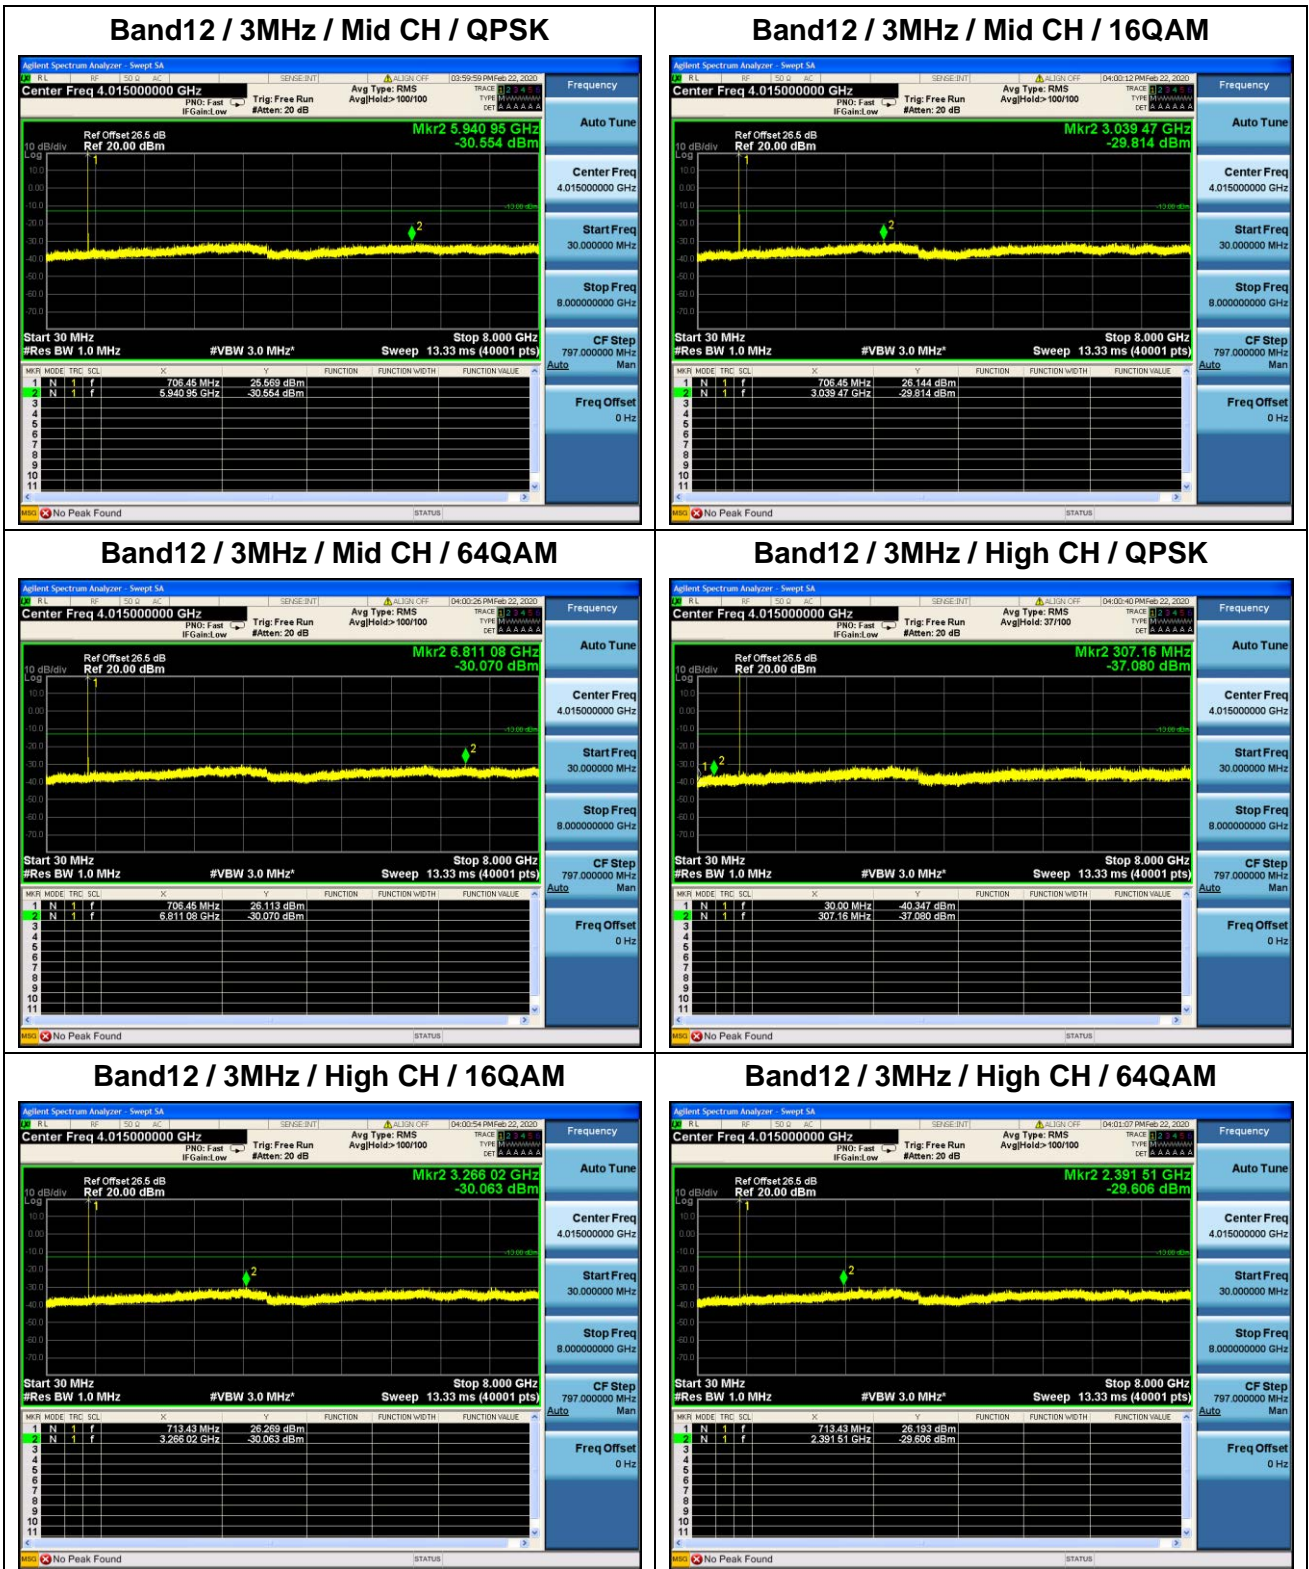

LTE Band 7 CSE

15MHz/QPSK /High CH

15MHz/16QAM/High CH

15MHz/64QAM/High CH

LTE Band 7 CSE

20MHz/QPSK /Low CH

20MHz/16QAM/Low CH

20MHz/64QAM/Low CH

Band12 / 1.4MHz / High CH / 16QAM

Band12 / 1.4MHz / High CH / 64QAM

Band12 / 3MHz / Low CH / QPSK

Band12 / 3MHz / Low CH / 16QAM

Band12 / 3MHz / Low CH / 64QAM

Band12 / 5MHz / Low CH / QPSK

Band12 / 5MHz / Low CH / 16QAM

Band12 / 5MHz / Low CH / 64QAM

Band12 / 5MHz / Mid CH / QPSK

Band12 / 5MHz / Mid CH / 16QAM

Band12 / 5MHz / Mid CH / 64QAM

Band12 / 5MHz / High CH / QPSK

Band12 / 5MHz / High CH / 16QAM

Band12 / 5MHz / High CH / 64QAM