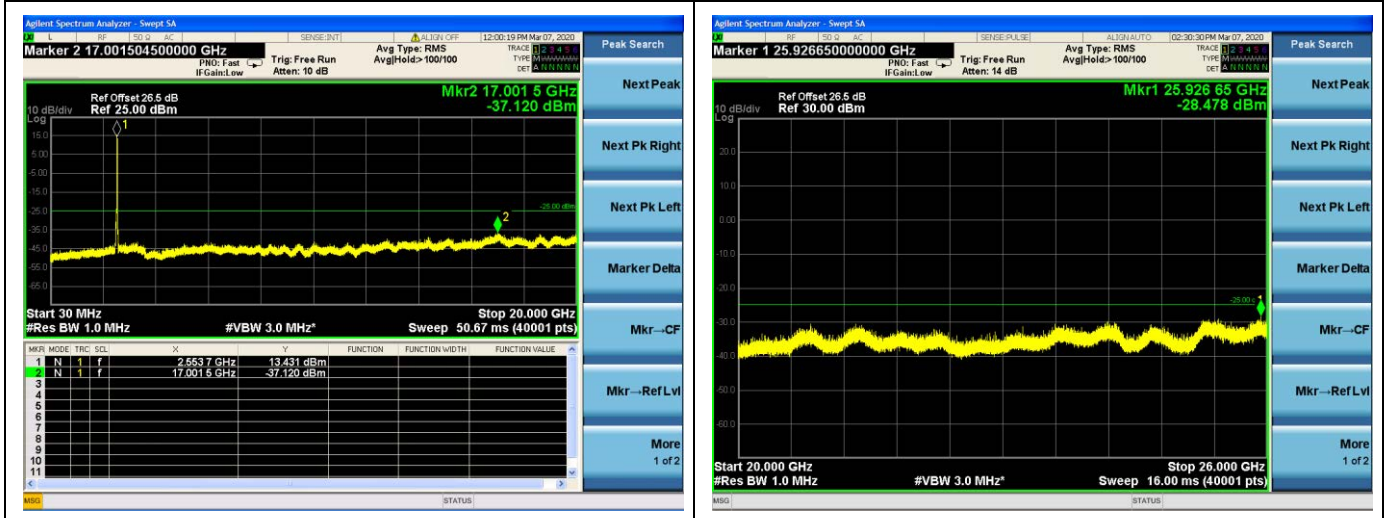

LTE Band 7 CSE

15MHz/QPSK /High CH

15MHz/16QAM/High CH

15MHz/64QAM/High CH

LTE Band 7 CSE

20MHz/QPSK /Low CH

20MHz/16QAM/Low CH

20MHz/64QAM/Low CH

LTE Band 7 CSE

20MHz/QPSK /Mid CH

20MHz/16QAM/Mid CH

20MHz/64QAM/Mid CH

LTE Band 7 CSE

20MHz/QPSK /High CH

20MHz/16QAM/High CH

20MHz/64QAM/High CH