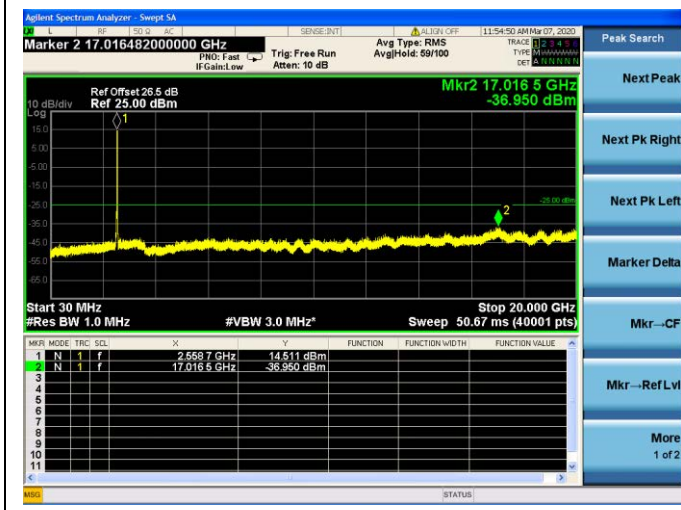

LTE Band 7 CSE

15MHz/QPSK /High CH

15MHz/16QAM/High CH

15MHz/64QAM/High CH

LTE Band 7 CSE

20MHz/QPSK /Low CH

20MHz/16QAM/Low CH

20MHz/64QAM/Low CH

LTE Band 7 CSE

20MHz/QPSK /Mid CH

20MHz/16QAM/Mid CH

20MHz/64QAM/Mid CH

LTE Band 7 CSE

20MHz/QPSK /High CH

20MHz/16QAM/High CH

20MHz/64QAM/High CH