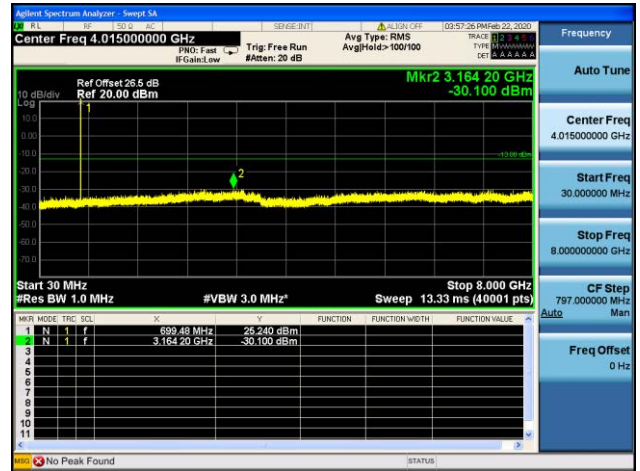

Band12 / 1.4MHz / Low CH / 16QAM