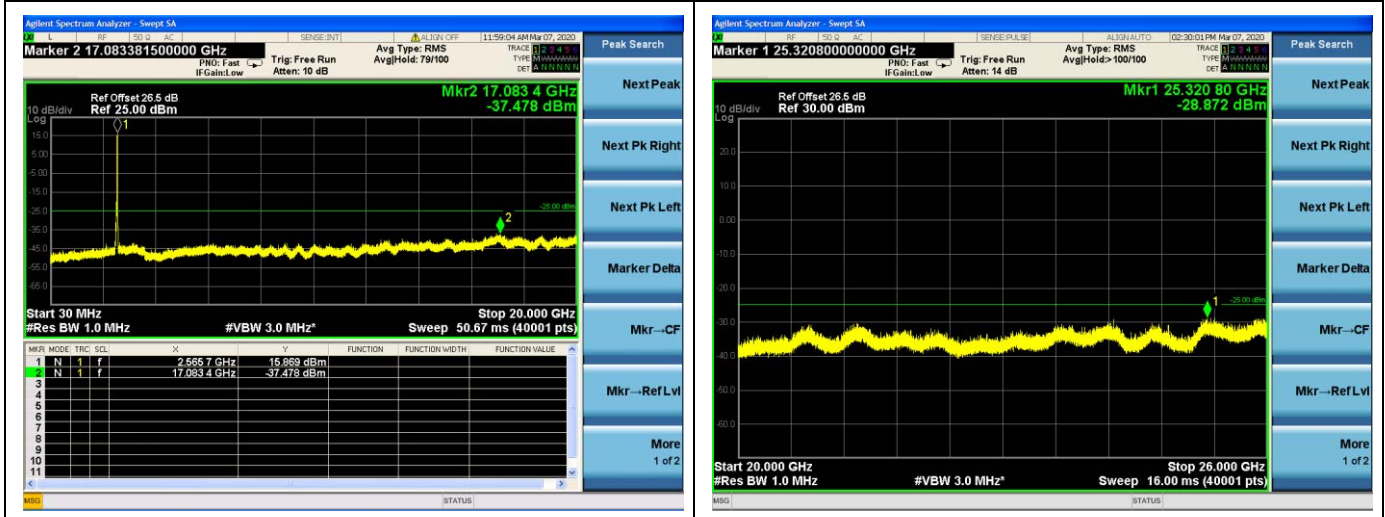

LTE Band 7 CSE

15MHz/QPSK /High CH

15MHz/16QAM/High CH

15MHz/64QAM/High CH

LTE Band 7 CSE

20MHz/QPSK /Low CH

20MHz/16QAM/Low CH

20MHz/64QAM/Low CH

LTE Band 7 CSE

20MHz/QPSK /Mid CH

20MHz/16QAM/Mid CH

20MHz/64QAM/Mid CH

LTE Band 7 CSE

20MHz/QPSK /High CH

20MHz/16QAM/High CH

20MHz/64QAM/High CH