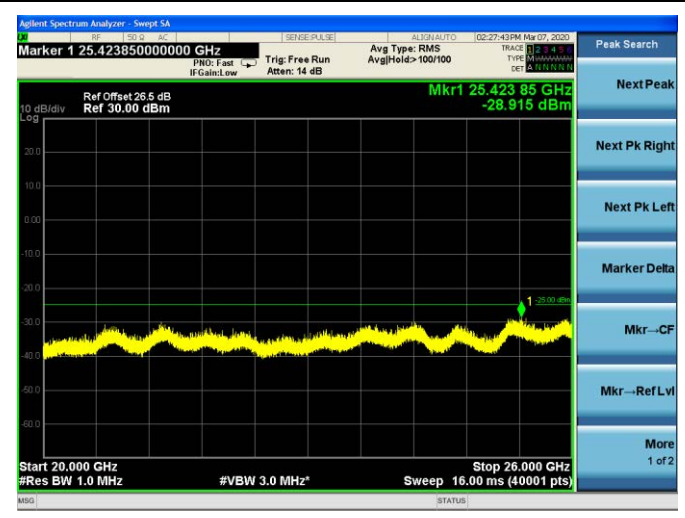

LTE Band 7 CSE

15MHz/QPSK /High CH

15MHz/16QAM/High CH

15MHz/64QAM/High CH

LTE Band 7 CSE

20MHz/QPSK /Low CH

20MHz/16QAM/Low CH

20MHz/64QAM/Low CH

LTE Band 7 CSE

20MHz/QPSK /Mid CH

20MHz/16QAM/Mid CH

20MHz/64QAM/Mid CH

LTE Band 7 CSE

20MHz/QPSK /High CH

20MHz/16QAM/High CH

20MHz/64QAM/High CH