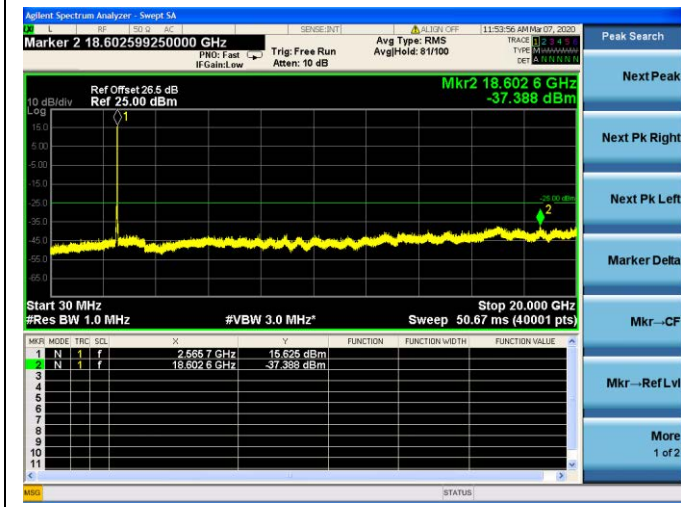

LTE Band 7 CSE

15MHz/QPSK /High CH

15MHz/16QAM/High CH

15MHz/64QAM/High CH

LTE Band 7 CSE

20MHz/QPSK /Low CH

20MHz/16QAM/Low CH

20MHz/64QAM/Low CH

LTE Band 7 CSE

20MHz/QPSK /Mid CH

20MHz/16QAM/Mid CH

20MHz/64QAM/Mid CH

LTE Band 7 CSE

20MHz/QPSK /High CH

20MHz/16QAM/High CH

20MHz/64QAM/High CH