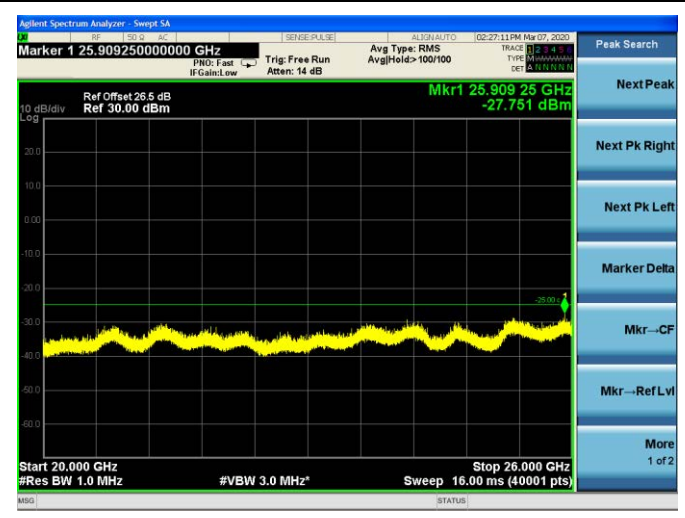

LTE Band 7 CSE

15MHz/QPSK /High CH

15MHz/16QAM/High CH

15MHz/64QAM/High CH

LTE Band 7 CSE

20MHz/QPSK /Low CH

20MHz/16QAM/Low CH

20MHz/64QAM/Low CH

LTE Band 7 CSE

20MHz/QPSK /Mid CH

20MHz/16QAM/Mid CH

20MHz/64QAM/Mid CH

LTE Band 7 CSE

20MHz/QPSK /High CH

20MHz/16QAM/High CH

20MHz/64QAM/High CH