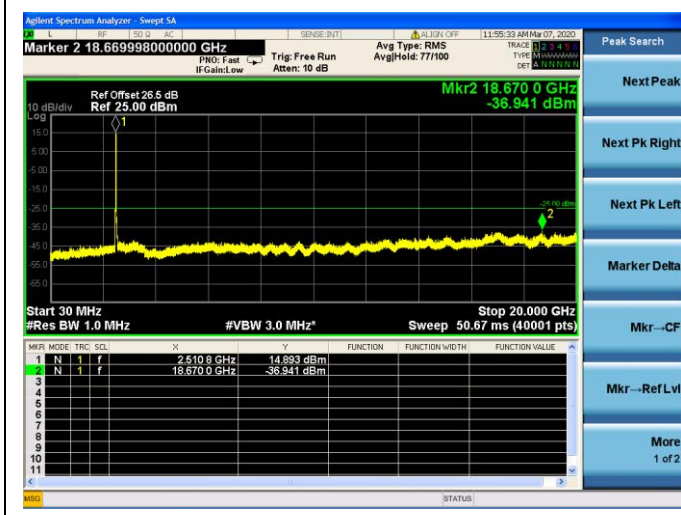

LTE Band 7 CSE

15MHz/QPSK /High CH

15MHz/16QAM/High CH

15MHz/64QAM/High CH

LTE Band 7 CSE

20MHz/QPSK /Low CH

20MHz/16QAM/Low CH

20MHz/64QAM/Low CH

LTE Band 7 CSE

20MHz/QPSK /Mid CH

20MHz/16QAM/Mid CH

20MHz/64QAM/Mid CH

LTE Band 7 CSE

20MHz/QPSK /High CH

20MHz/16QAM/High CH

20MHz/64QAM/High CH