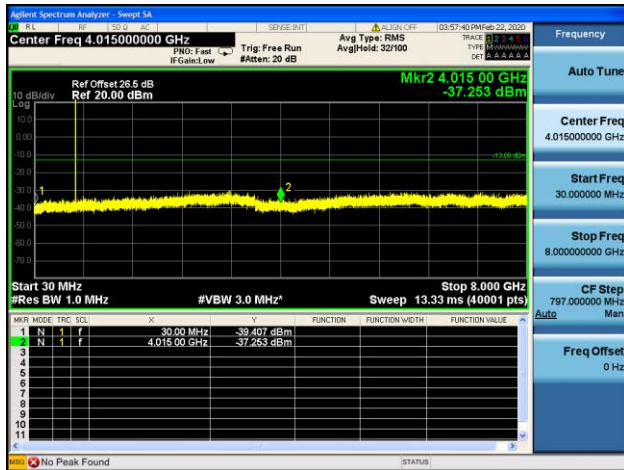

Band12 / 1.4MHz / Low CH / 64QAM