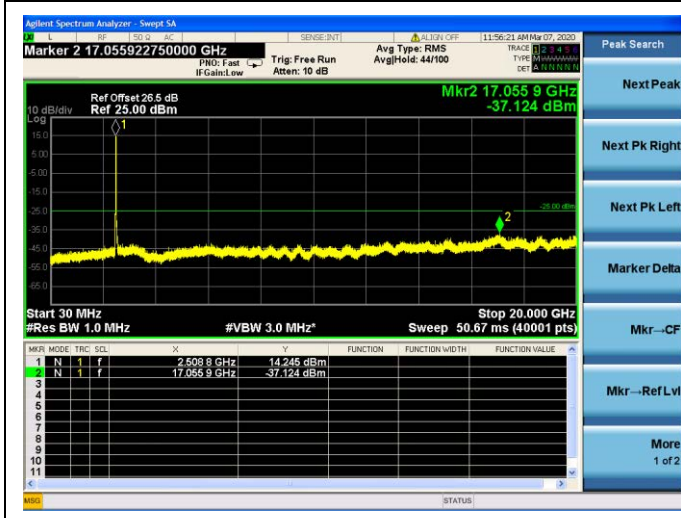

LTE Band 7 CSE

15MHz/QPSK /High CH

15MHz/16QAM/High CH

15MHz/64QAM/High CH

LTE Band 7 CSE

20MHz/QPSK /Low CH

20MHz/16QAM/Low CH

20MHz/64QAM/Low CH

LTE Band 7 CSE

20MHz/QPSK /Mid CH

20MHz/16QAM/Mid CH

20MHz/64QAM/Mid CH

LTE Band 7 CSE

20MHz/QPSK /High CH

20MHz/16QAM/High CH

20MHz/64QAM/High CH