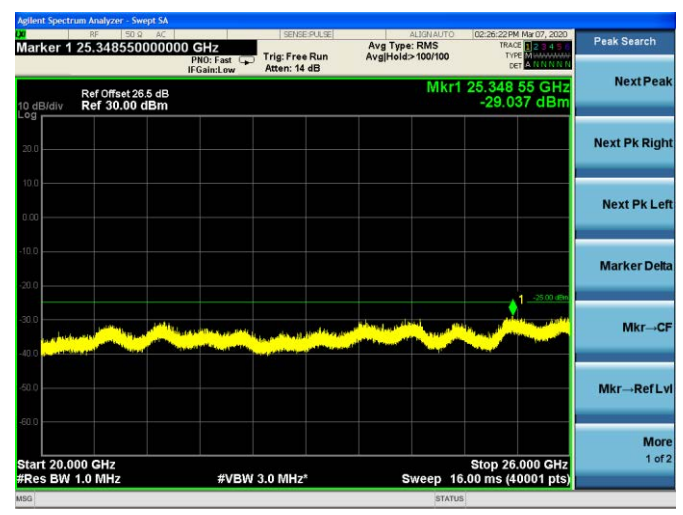

LTE Band 7 CSE

15MHz/QPSK /High CH

15MHz/16QAM/High CH

15MHz/64QAM/High CH

LTE Band 7 CSE

20MHz/QPSK /Low CH

20MHz/16QAM/Low CH

20MHz/64QAM/Low CH

LTE Band 7 CSE

20MHz/QPSK /Mid CH

20MHz/16QAM/Mid CH

20MHz/64QAM/Mid CH

LTE Band 7 CSE

20MHz/QPSK /High CH

20MHz/16QAM/High CH

20MHz/64QAM/High CH