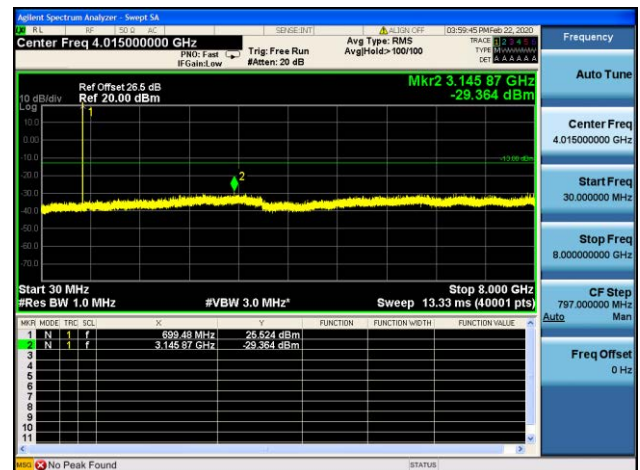

Band12 / 1.4MHz / High CH / 16QAM

Band12 / 1.4MHz / High CH / 64QAM

Band12 / 3MHz / Low CH / QPSK

Band12 / 3MHz / Low CH / 16QAM

Band12 / 3MHz / Low CH / 64QAM

Band12 / 5MHz / Low CH / QPSK

Band12 / 5MHz / Low CH / 16QAM