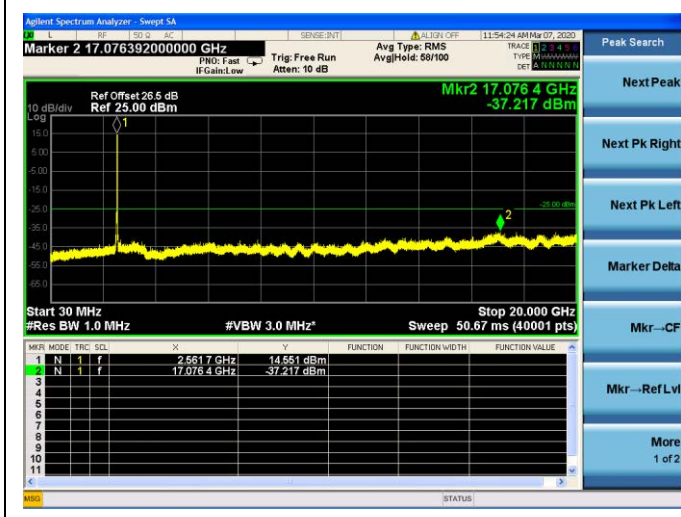

LTE Band 7 CSE

15MHz/QPSK /High CH

15MHz/16QAM/High CH

15MHz/64QAM/High CH

LTE Band 7 CSE

20MHz/QPSK /Low CH

20MHz/16QAM/Low CH

20MHz/64QAM/Low CH

LTE Band 7 CSE

20MHz/QPSK /Mid CH

20MHz/16QAM/Mid CH

20MHz/64QAM/Mid CH

LTE Band 7 CSE

20MHz/QPSK /High CH

20MHz/16QAM/High CH

20MHz/64QAM/High CH