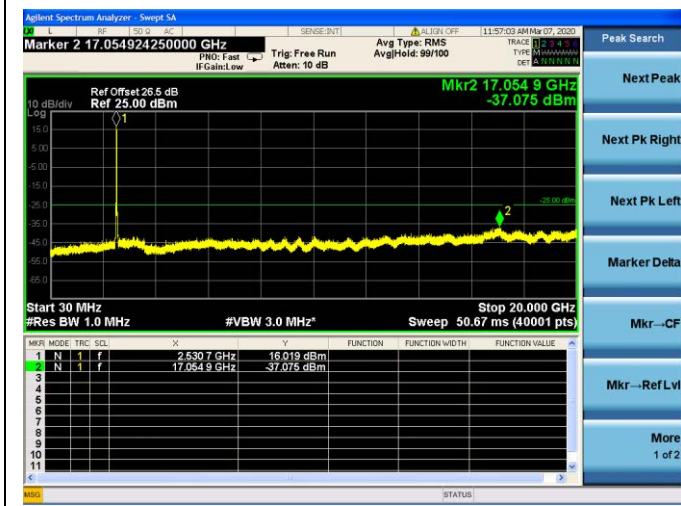

LTE Band 7 CSE

15MHz/QPSK /High CH

15MHz/16QAM/High CH

15MHz/64QAM/High CH

LTE Band 7 CSE

20MHz/QPSK /Low CH

20MHz/16QAM/Low CH

20MHz/64QAM/Low CH

LTE Band 7 CSE

20MHz/QPSK /Mid CH

20MHz/16QAM/Mid CH

20MHz/64QAM/Mid CH

LTE Band 7 CSE

20MHz/QPSK /High CH

20MHz/16QAM/High CH

20MHz/64QAM/High CH