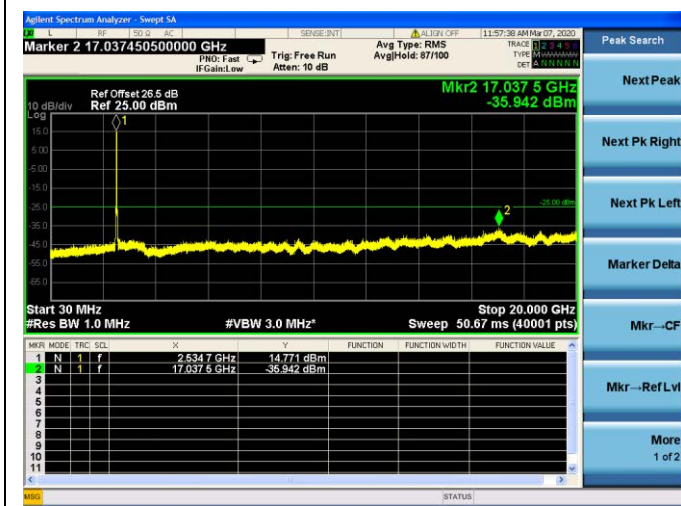

LTE Band 7 CSE

15MHz/QPSK /High CH

15MHz/16QAM/High CH

15MHz/64QAM/High CH

LTE Band 7 CSE

20MHz/QPSK /Low CH

20MHz/16QAM/Low CH

20MHz/64QAM/Low CH

LTE Band 7 CSE

20MHz/QPSK /Mid CH

20MHz/16QAM/Mid CH

20MHz/64QAM/Mid CH

LTE Band 7 CSE

20MHz/QPSK /High CH

20MHz/16QAM/High CH

20MHz/64QAM/High CH