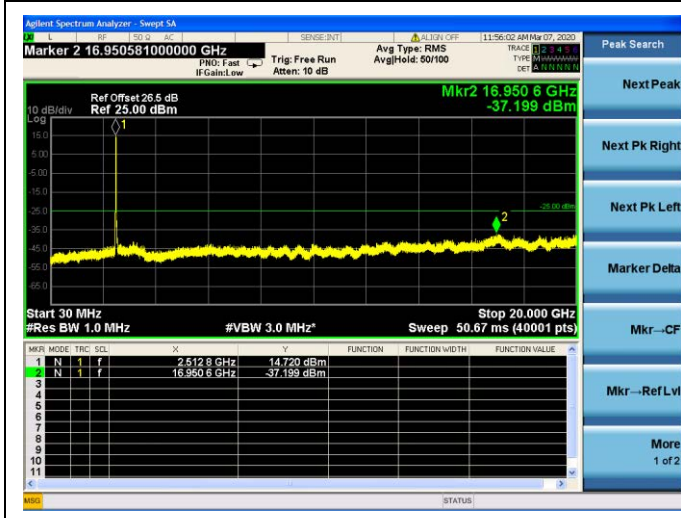

LTE Band 7 CSE

15MHz/QPSK /High CH

15MHz/16QAM/High CH

15MHz/64QAM/High CH

LTE Band 7 CSE

20MHz/QPSK /Low CH

20MHz/16QAM/Low CH

20MHz/64QAM/Low CH

LTE Band 7 CSE

20MHz/QPSK /Mid CH

20MHz/16QAM/Mid CH

20MHz/64QAM/Mid CH

LTE Band 7 CSE

20MHz/QPSK /High CH

20MHz/16QAM/High CH

20MHz/64QAM/High CH