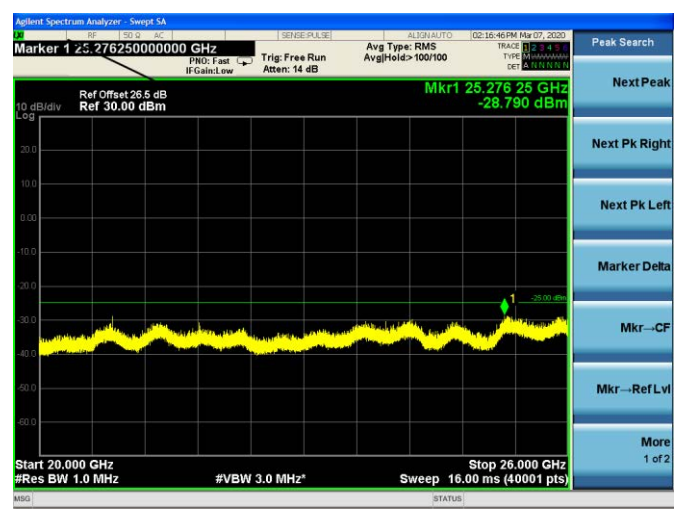

### LTE Band 7 CSE

### 10MHz/QPSK /Low CH

10MHz/16QAM/Low CH

10MHz/64QAM/Low CH

LTE Band 7 CSE

10MHz/QPSK /Mid CH

10MHz/16QAM/Mid CH

10MHz/64QAM/Mid CH

LTE Band 7 CSE

10MHz/QPSK /High CH

### 10MHz/16QAM/High CH