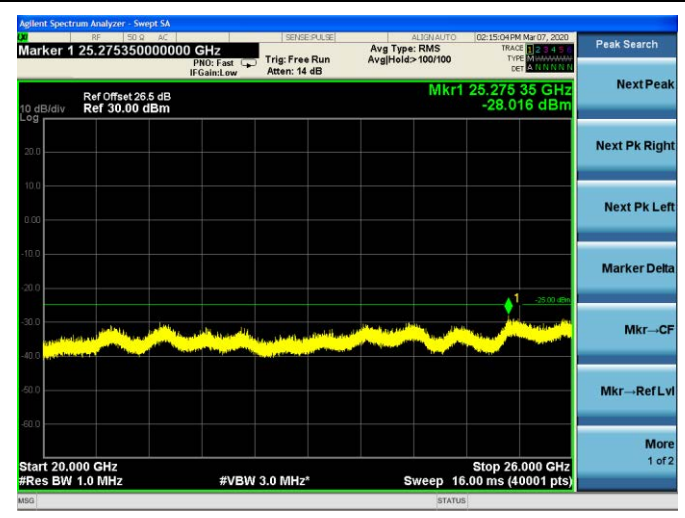

10MHz/16QAM/Low CH