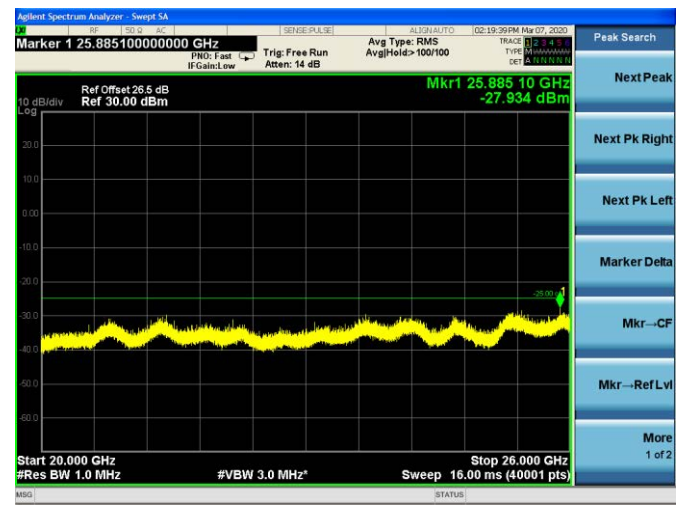

10MHz/QPSK /High CH

### 10MHz/16QAM/High CH

### 10MHz/64QAM/High CH

LTE Band 7 CSE

15MHz/QPSK /Low CH

15MHz/16QAM/Low CH

15MHz/64QAM/Low CH

LTE Band 7 CSE

15MHz/QPSK /Mid CH

15MHz/16QAM/Mid CH