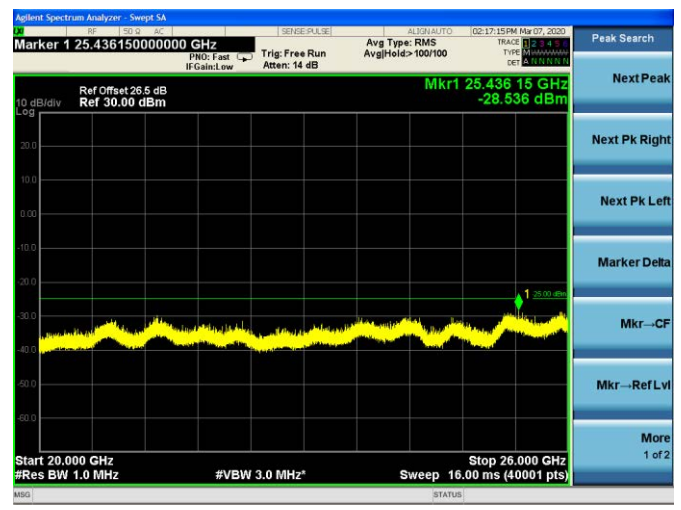

### LTE Band 7 CSE

### 10MHz/QPSK /Low CH

10MHz/16QAM/Low CH

10MHz/64QAM/Low CH

LTE Band 7 CSE

10MHz/QPSK /Mid CH

10MHz/16QAM/Mid CH

10MHz/64QAM/Mid CH

LTE Band 7 CSE

10MHz/QPSK /High CH

### 10MHz/16QAM/High CH