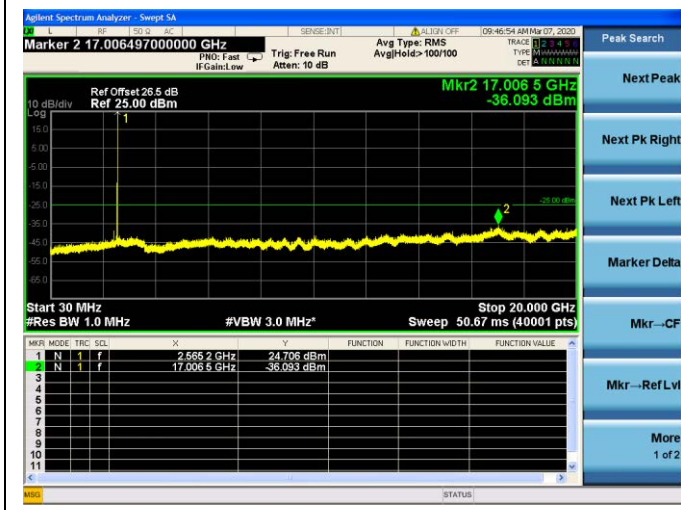

### 5MHz/16QAM/Mid CH

### 5MHz/64QAM/Mid CH

LTE Band 7 CSE

5MHz/QPSK /High CH

5MHz/16QAM/High CH

### 5MHz/64QAM/High CH