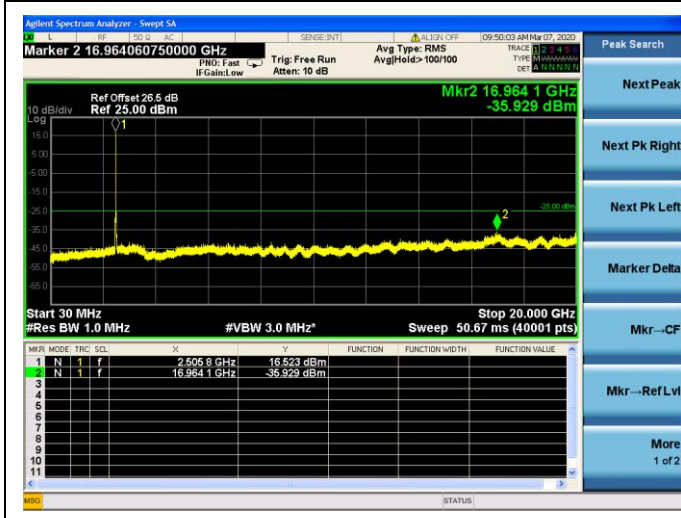

10MHz/16QAM/Low CH