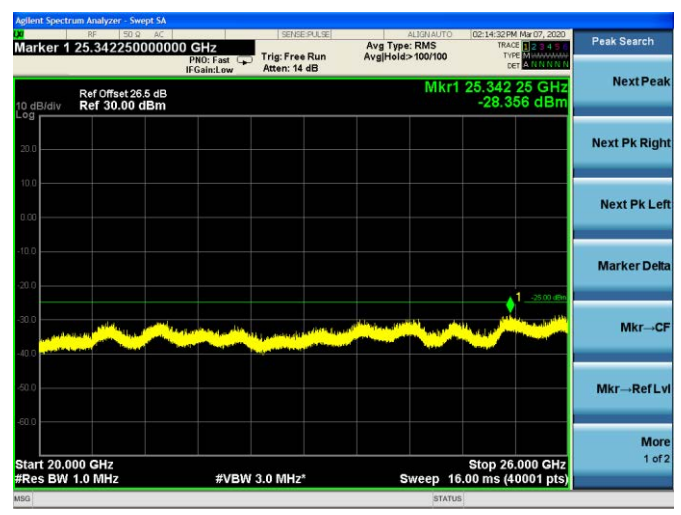

LTE Band 7 CSE

10MHz/QPSK /Low CH