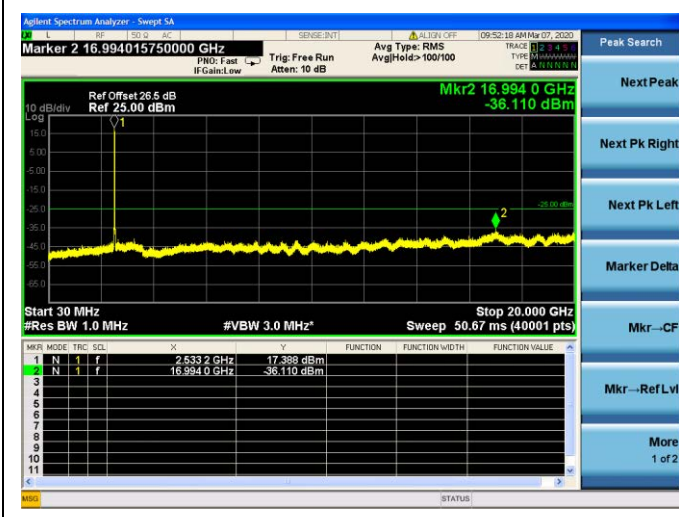

### LTE Band 7 CSE

### 10MHz/QPSK /Low CH

10MHz/16QAM/Low CH

10MHz/64QAM/Low CH

LTE Band 7 CSE

10MHz/QPSK /Mid CH

10MHz/16QAM/Mid CH

10MHz/64QAM/Mid CH

LTE Band 7 CSE

10MHz/QPSK /High CH

### 10MHz/16QAM/High CH