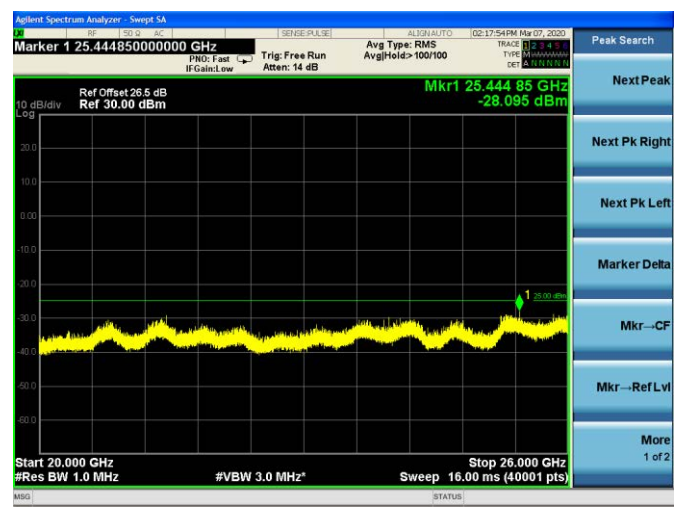

### LTE Band 7 CSE

### 10MHz/QPSK /Low CH

10MHz/16QAM/Low CH

10MHz/64QAM/Low CH

LTE Band 7 CSE

10MHz/QPSK /Mid CH

10MHz/16QAM/Mid CH

10MHz/64QAM/Mid CH

LTE Band 7 CSE

10MHz/QPSK /High CH

### 10MHz/16QAM/High CH