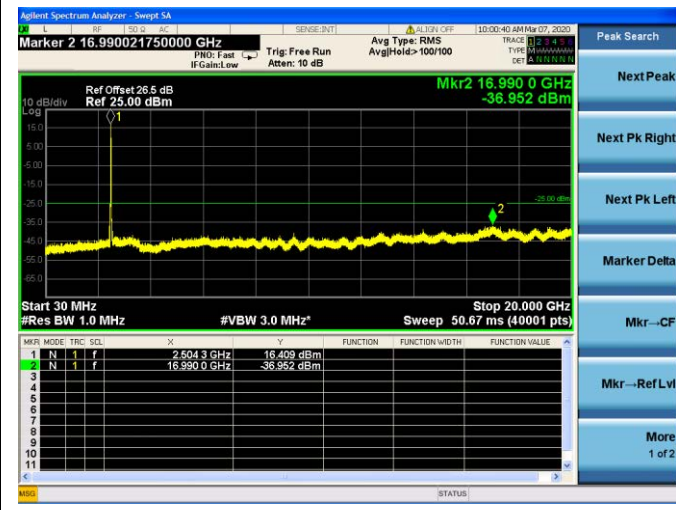

### 10MHz/16QAM/High CH

### 10MHz/64QAM/High CH

LTE Band 7 CSE

15MHz/QPSK /Low CH

15MHz/16QAM/Low CH

15MHz/64QAM/Low CH

LTE Band 7 CSE

15MHz/QPSK /Mid CH

15MHz/16QAM/Mid CH

15MHz/64QAM/Mid CH