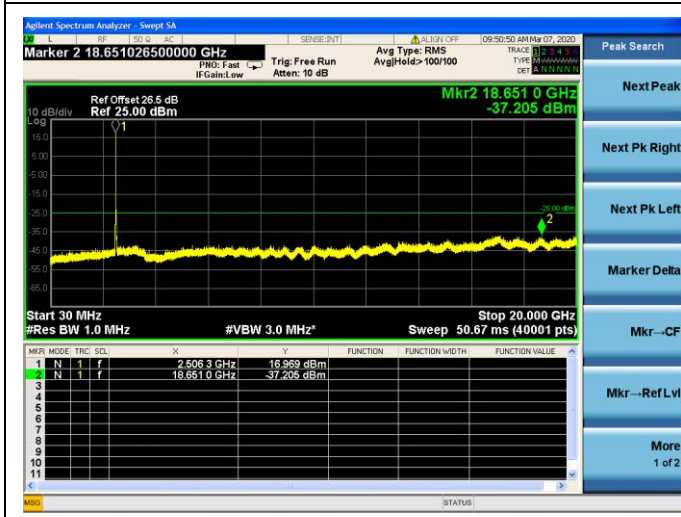

### LTE Band 7 CSE

### 10MHz/QPSK /Low CH

10MHz/16QAM/Low CH

10MHz/64QAM/Low CH

LTE Band 7 CSE

10MHz/QPSK /Mid CH

10MHz/16QAM/Mid CH

10MHz/64QAM/Mid CH

LTE Band 7 CSE

10MHz/QPSK /High CH

### 10MHz/16QAM/High CH