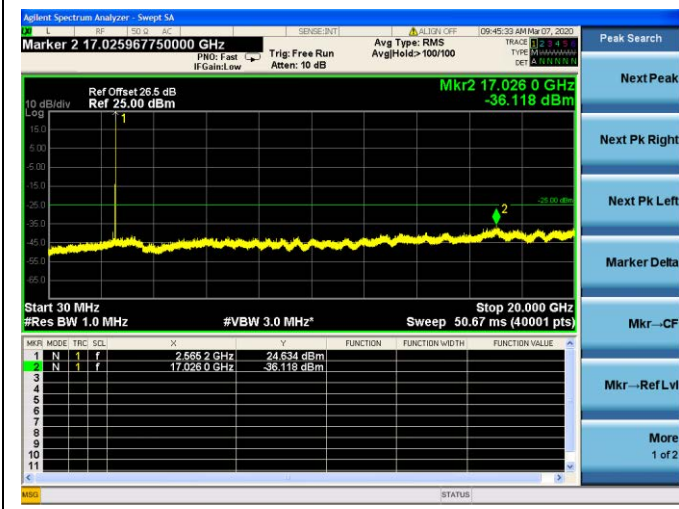

LTE Band 7 CSE

5MHz/QPSK /Mid CH

### 5MHz/16QAM/Mid CH

### 5MHz/64QAM/Mid CH

LTE Band 7 CSE

5MHz/QPSK /High CH

5MHz/16QAM/High CH

### 5MHz/64QAM/High CH