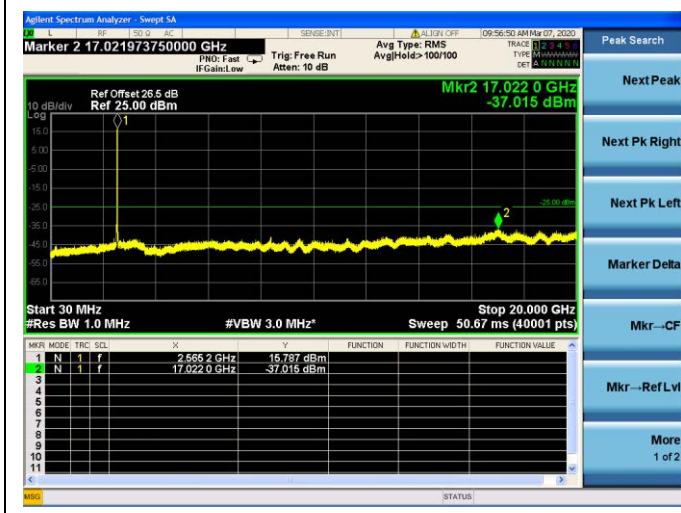

### LTE Band 7 CSE

### 10MHz/QPSK /Low CH

10MHz/16QAM/Low CH

10MHz/64QAM/Low CH

LTE Band 7 CSE

10MHz/QPSK /Mid CH

10MHz/16QAM/Mid CH

10MHz/64QAM/Mid CH

LTE Band 7 CSE

10MHz/QPSK /High CH

### 10MHz/16QAM/High CH