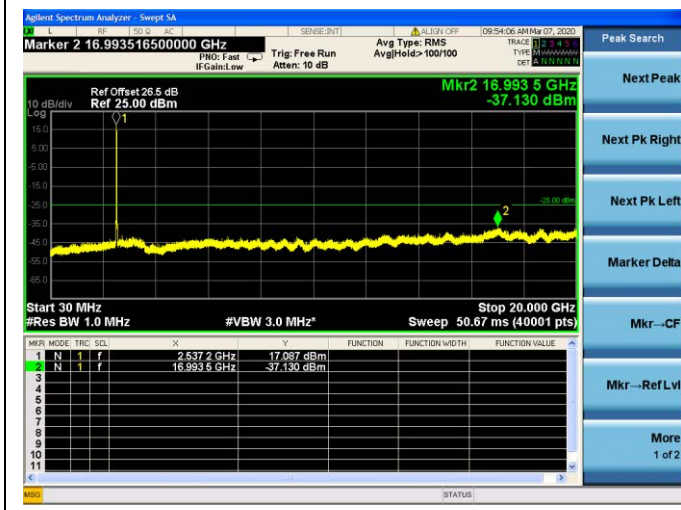

### LTE Band 7 CSE

### 10MHz/QPSK /Low CH

10MHz/16QAM/Low CH

10MHz/64QAM/Low CH

LTE Band 7 CSE

10MHz/QPSK /Mid CH

10MHz/16QAM/Mid CH

10MHz/64QAM/Mid CH

LTE Band 7 CSE

10MHz/QPSK /High CH

### 10MHz/16QAM/High CH