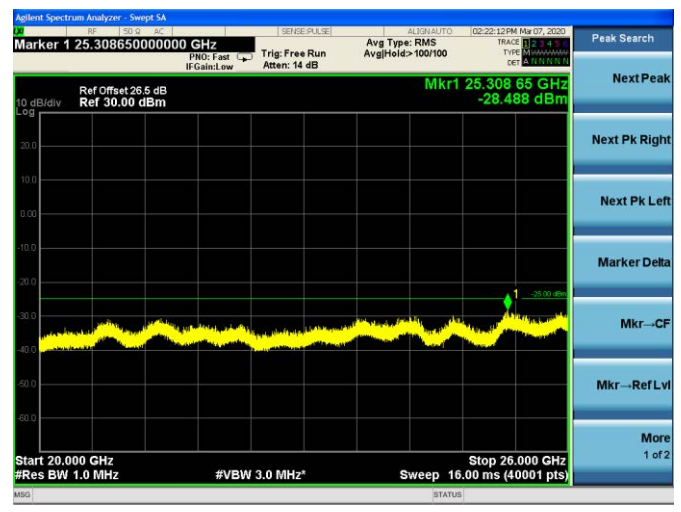

### 10MHz/16QAM/High CH

### 10MHz/64QAM/High CH

LTE Band 7 CSE

15MHz/QPSK /Low CH

15MHz/16QAM/Low CH

15MHz/64QAM/Low CH

LTE Band 7 CSE

15MHz/QPSK /Mid CH

15MHz/16QAM/Mid CH

15MHz/64QAM/Mid CH