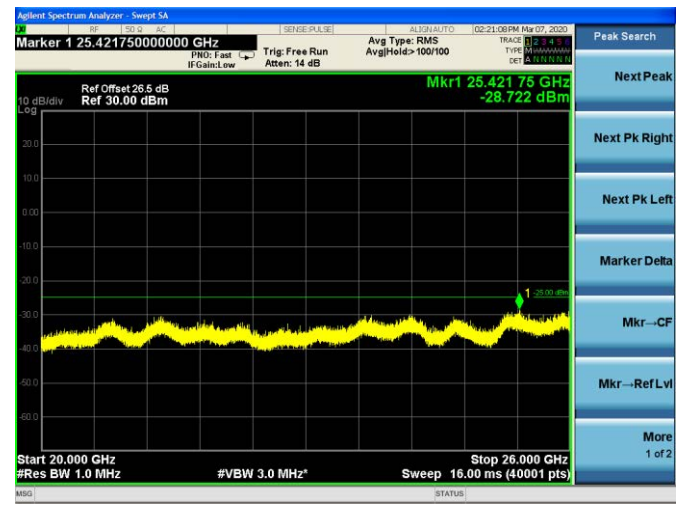

### 10MHz/16QAM/High CH

### 10MHz/64QAM/High CH

LTE Band 7 CSE

15MHz/QPSK /Low CH

15MHz/16QAM/Low CH

15MHz/64QAM/Low CH

LTE Band 7 CSE

15MHz/QPSK /Mid CH

15MHz/16QAM/Mid CH

15MHz/64QAM/Mid CH