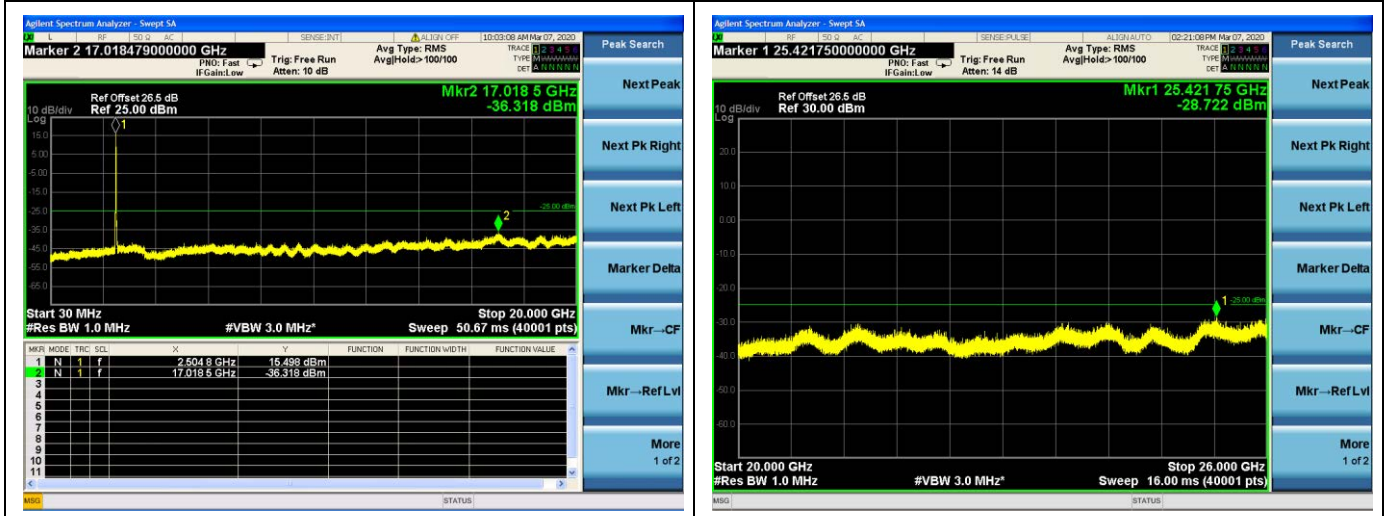

### 10MHz/16QAM/High CH

### 10MHz/64QAM/High CH

LTE Band 7 CSE

15MHz/QPSK /Low CH

15MHz/16QAM/Low CH

15MHz/64QAM/Low CH

LTE Band 7 CSE

15MHz/QPSK /Mid CH

15MHz/16QAM/Mid CH