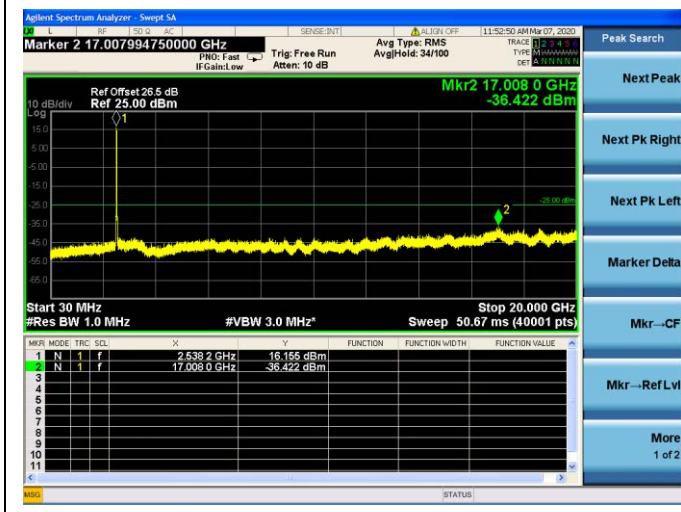

### 10MHz/16QAM/High CH

### 10MHz/64QAM/High CH

LTE Band 7 CSE

15MHz/QPSK /Low CH

15MHz/16QAM/Low CH

15MHz/64QAM/Low CH

LTE Band 7 CSE

15MHz/QPSK /Mid CH

15MHz/16QAM/Mid CH

15MHz/64QAM/Mid CH