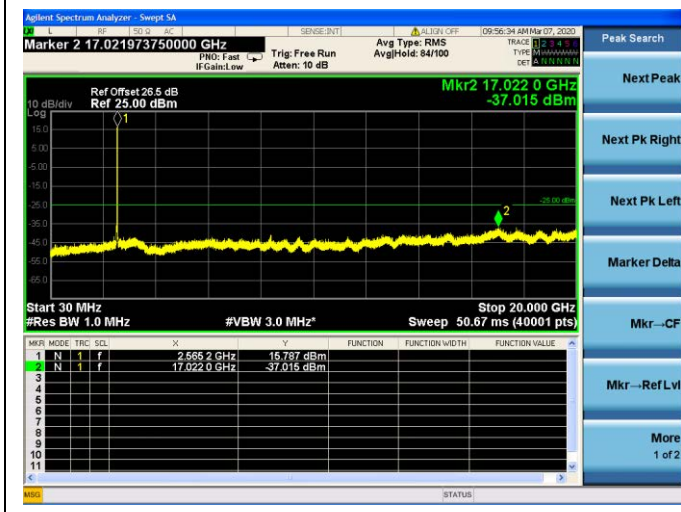

### LTE Band 7 CSE

### 10MHz/QPSK /Low CH

10MHz/16QAM/Low CH

10MHz/64QAM/Low CH

LTE Band 7 CSE

10MHz/QPSK /Mid CH

10MHz/16QAM/Mid CH

10MHz/64QAM/Mid CH

LTE Band 7 CSE

10MHz/QPSK /High CH

### 10MHz/16QAM/High CH