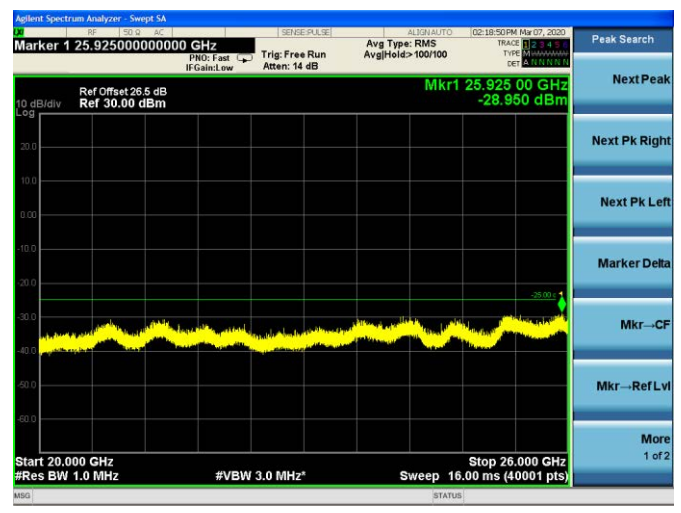

10MHz/64QAM/High CH