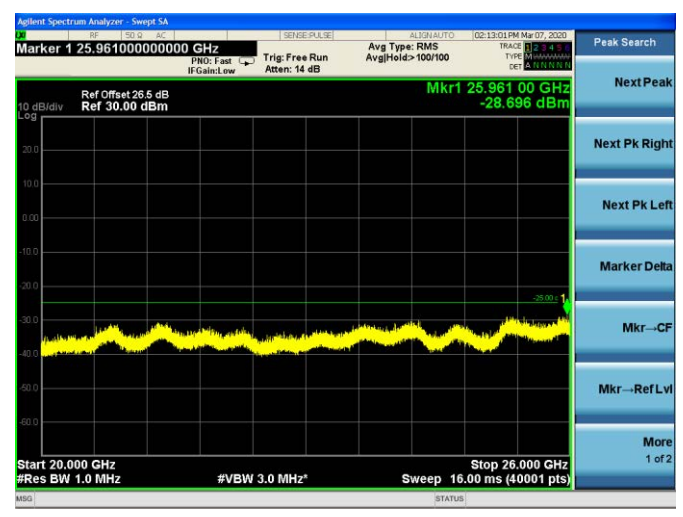

### 5MHz/16QAM/Mid CH

### 5MHz/64QAM/Mid CH

LTE Band 7 CSE

5MHz/QPSK /High CH

5MHz/16QAM/High CH

### 5MHz/64QAM/High CH