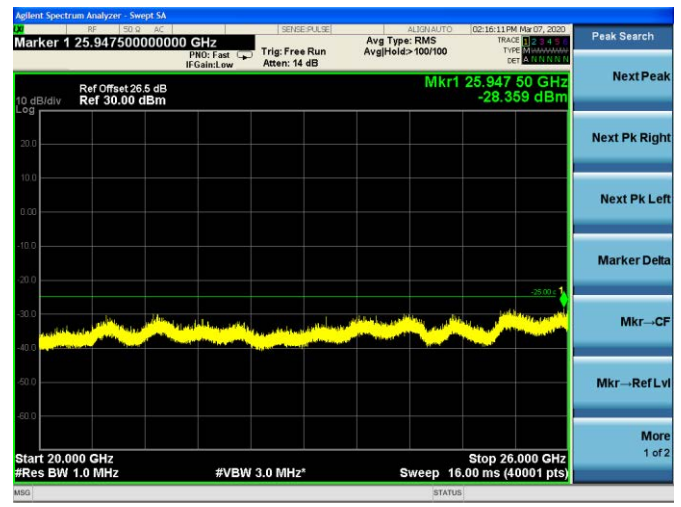

### LTE Band 7 CSE

### 10MHz/QPSK /Low CH

10MHz/16QAM/Low CH

10MHz/64QAM/Low CH

LTE Band 7 CSE

10MHz/QPSK /Mid CH

10MHz/16QAM/Mid CH

10MHz/64QAM/Mid CH

LTE Band 7 CSE

10MHz/QPSK /High CH

### 10MHz/16QAM/High CH