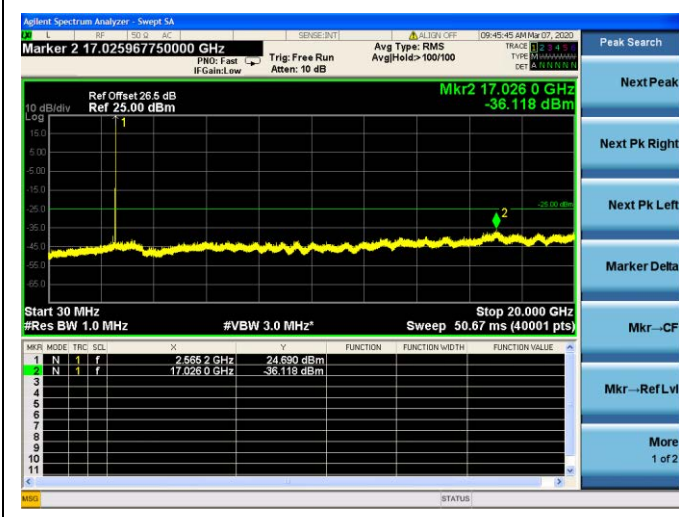

### 5MHz/16QAM/Mid CH

### 5MHz/64QAM/Mid CH

LTE Band 7 CSE

5MHz/QPSK /High CH

5MHz/16QAM/High CH

### 5MHz/64QAM/High CH