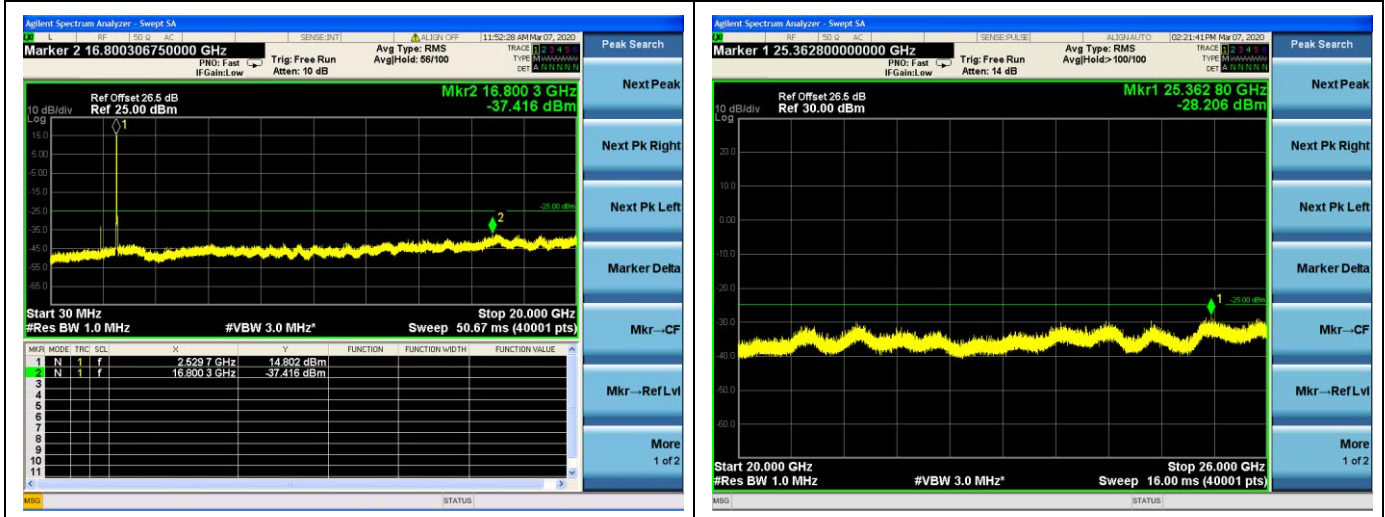

### 10MHz/16QAM/High CH

### 10MHz/64QAM/High CH

LTE Band 7 CSE

15MHz/QPSK /Low CH

15MHz/16QAM/Low CH

15MHz/64QAM/Low CH

LTE Band 7 CSE

15MHz/QPSK /Mid CH

15MHz/16QAM/Mid CH

15MHz/64QAM/Mid CH