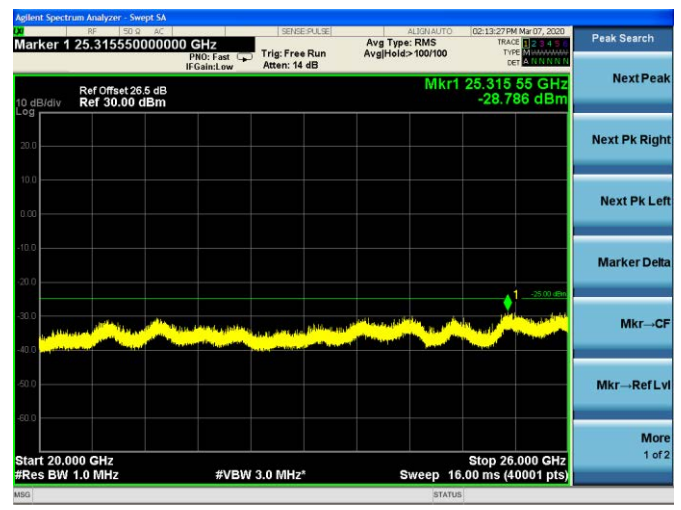

### 5MHz/16QAM/Mid CH

### 5MHz/64QAM/Mid CH

LTE Band 7 CSE

5MHz/QPSK /High CH

5MHz/16QAM/High CH

### 5MHz/64QAM/High CH