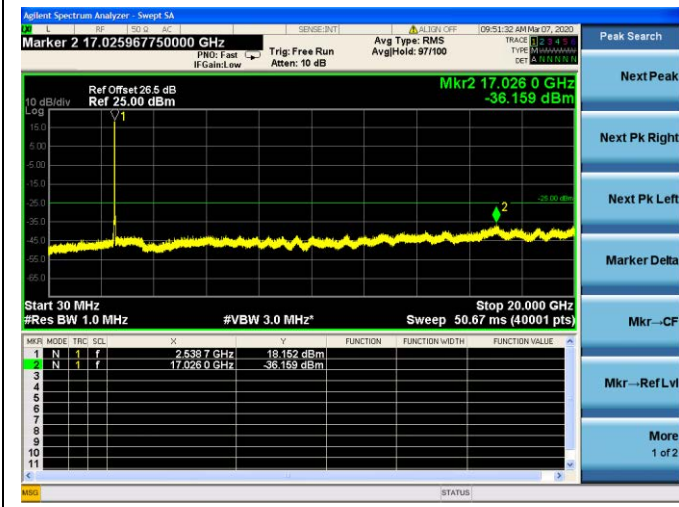

### LTE Band 7 CSE

### 10MHz/QPSK /Low CH

10MHz/16QAM/Low CH

10MHz/64QAM/Low CH

LTE Band 7 CSE

10MHz/QPSK /Mid CH

10MHz/16QAM/Mid CH

10MHz/64QAM/Mid CH

LTE Band 7 CSE

10MHz/QPSK /High CH

### 10MHz/16QAM/High CH