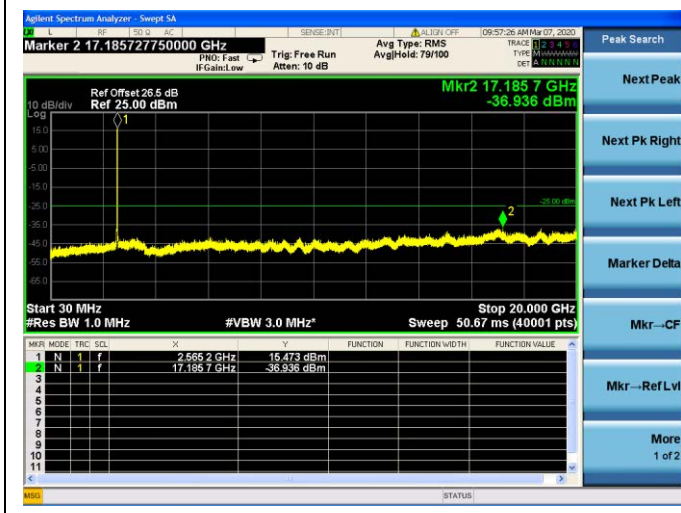

10MHz/64QAM/High CH