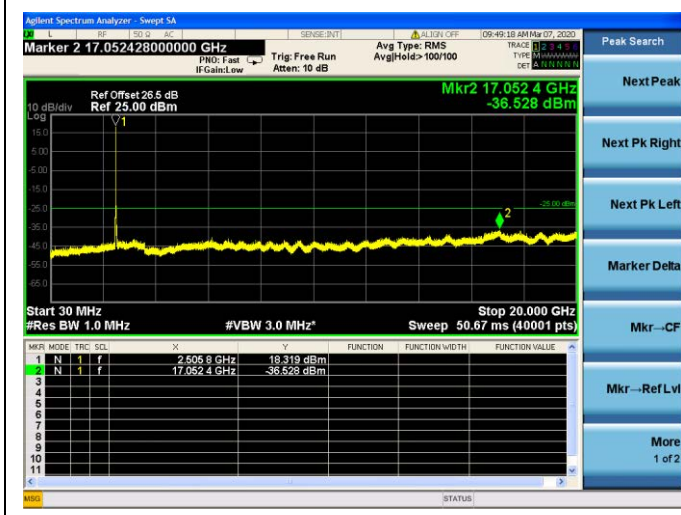

LTE Band 7 CSE

10MHz/QPSK /Low CH