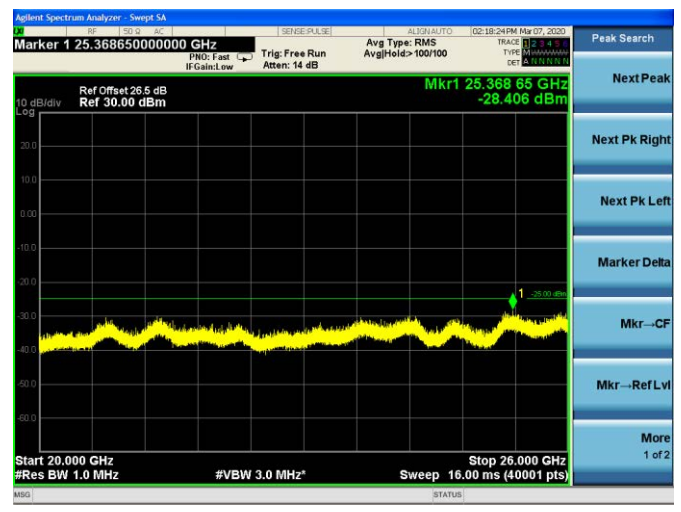

### LTE Band 7 CSE

### 10MHz/QPSK /Low CH

10MHz/16QAM/Low CH

10MHz/64QAM/Low CH

LTE Band 7 CSE

10MHz/QPSK /Mid CH

10MHz/16QAM/Mid CH

10MHz/64QAM/Mid CH

LTE Band 7 CSE

10MHz/QPSK /High CH

### 10MHz/16QAM/High CH