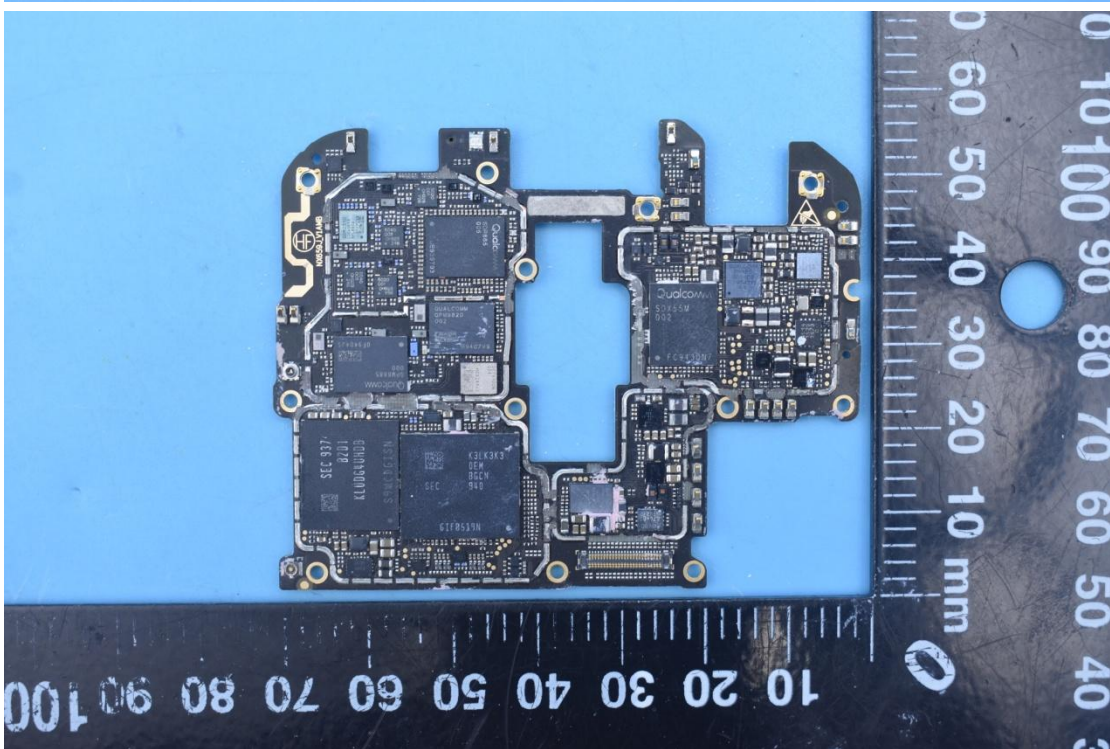

FCC ID:2AHJO-NX659J

Internal Photos

1. EUT uncover view

2. Antenna view