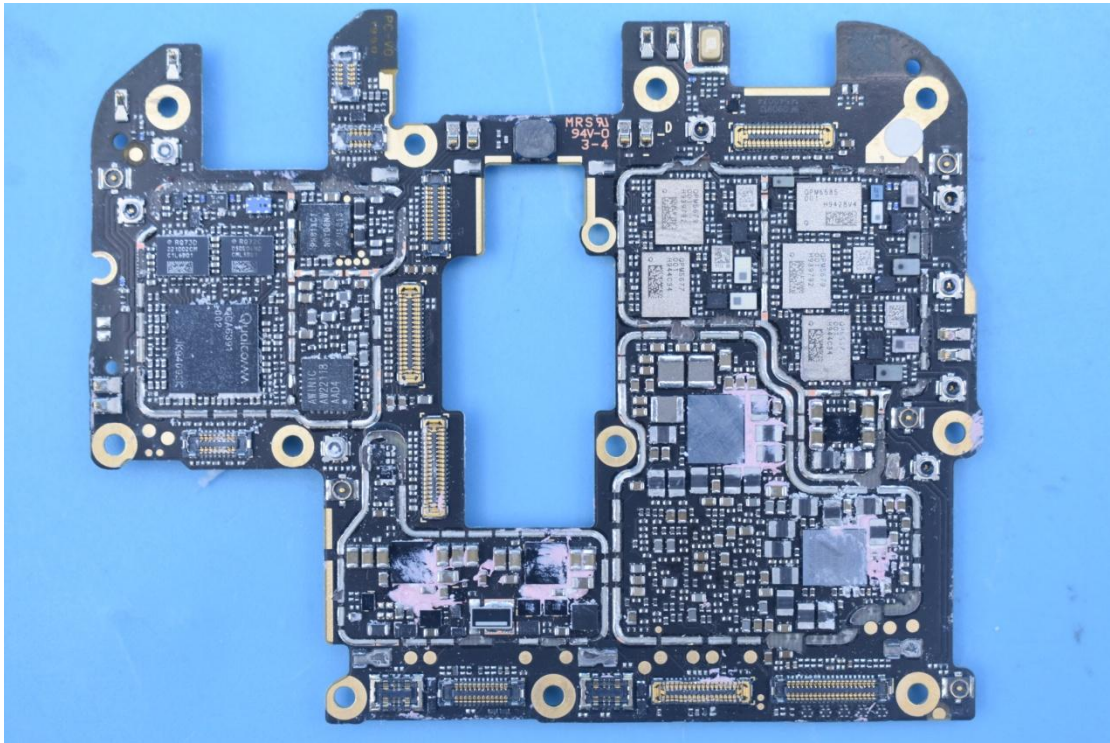

FCC ID:2AHJO-NX659J

Internal Photos

1. EUT uncover view

2. Antenna view