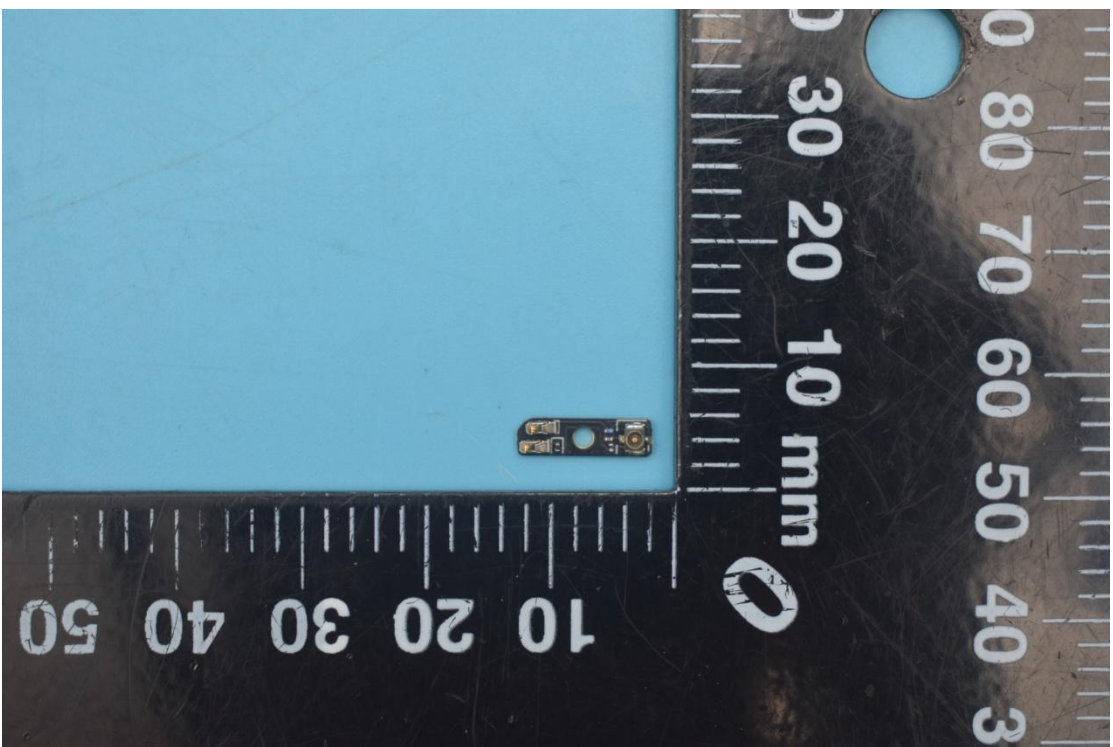

FCC ID:2AHJO-NX659J

Internal Photos

1. EUT uncover view

2. Antenna view