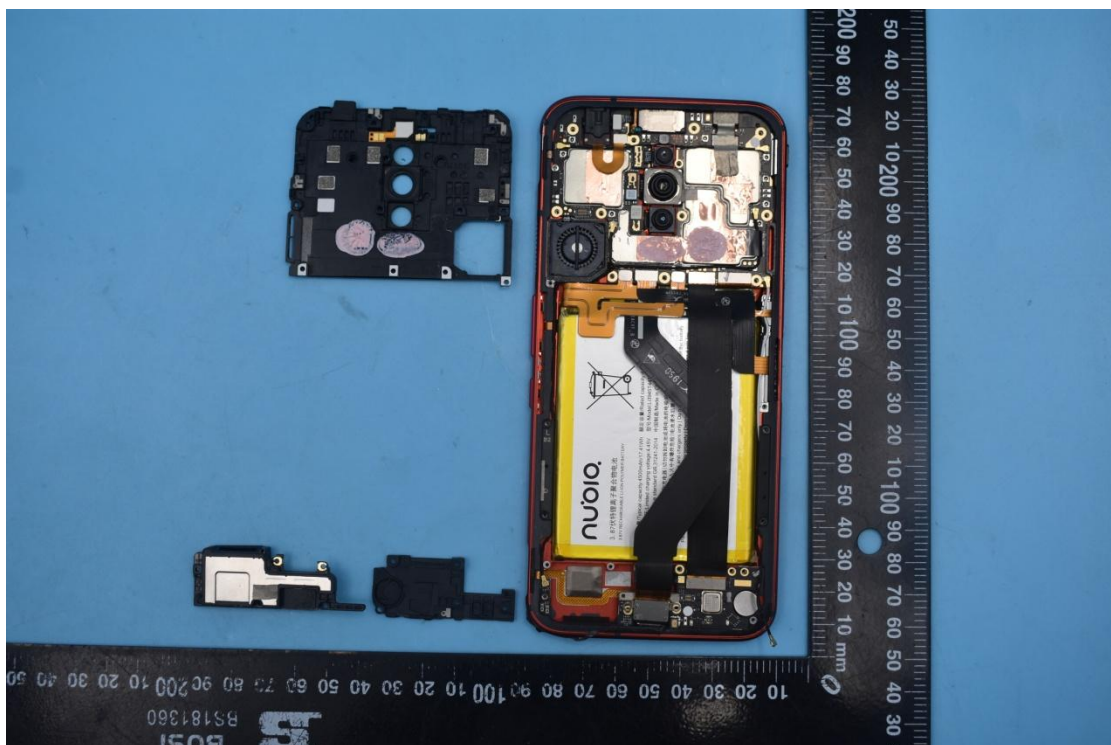

FCC ID:2AHJO-NX659J

Internal Photos

1. EUT uncover view

2. Antenna view