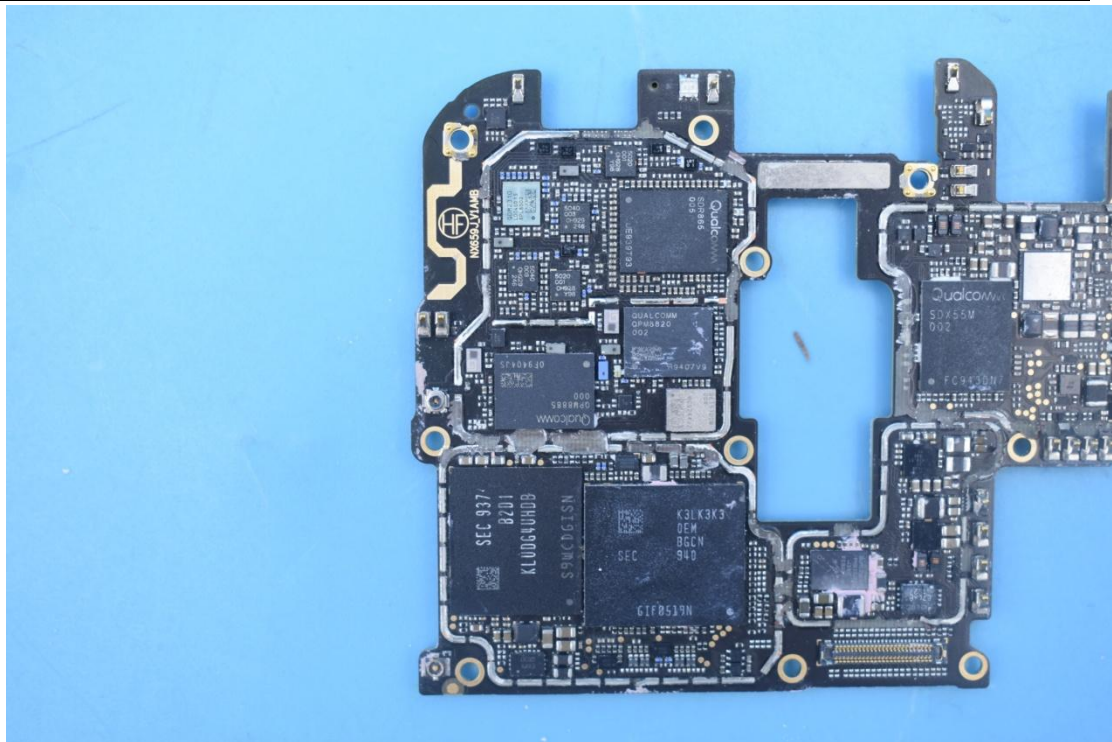

FCC ID:2AHJO-NX659J

Internal Photos

1. EUT uncover view

2. Antenna view