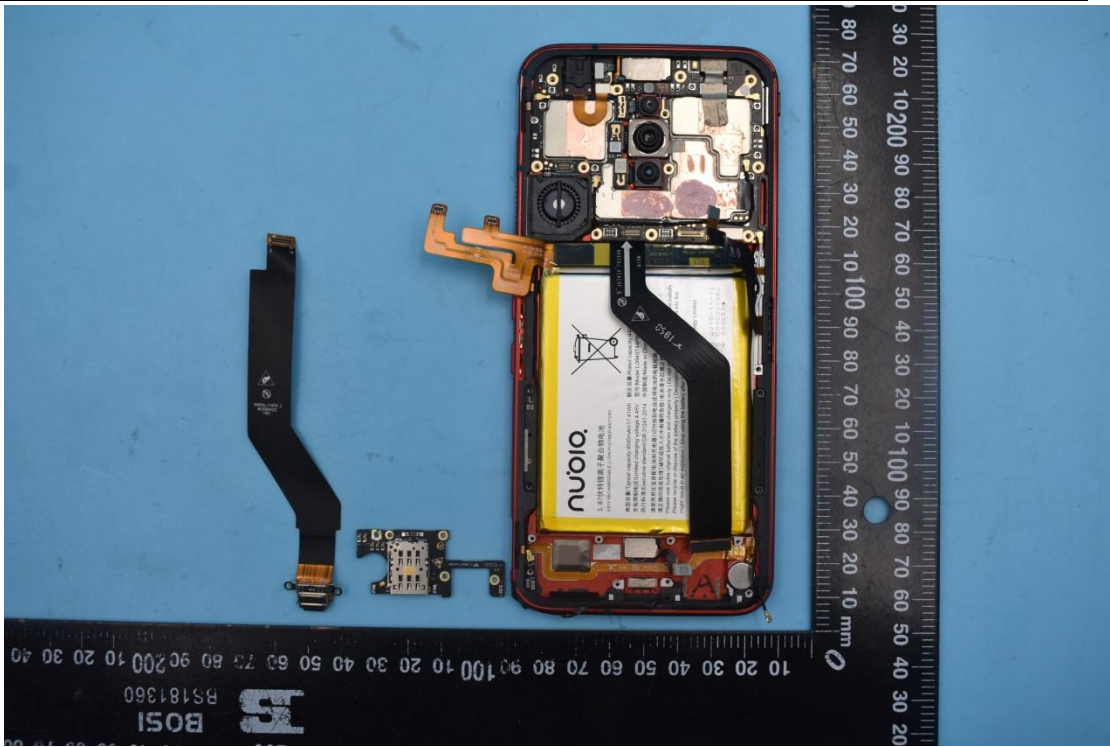

FCC ID:2AHJO-NX659J

Internal Photos

1. EUT uncover view

2. Antenna view