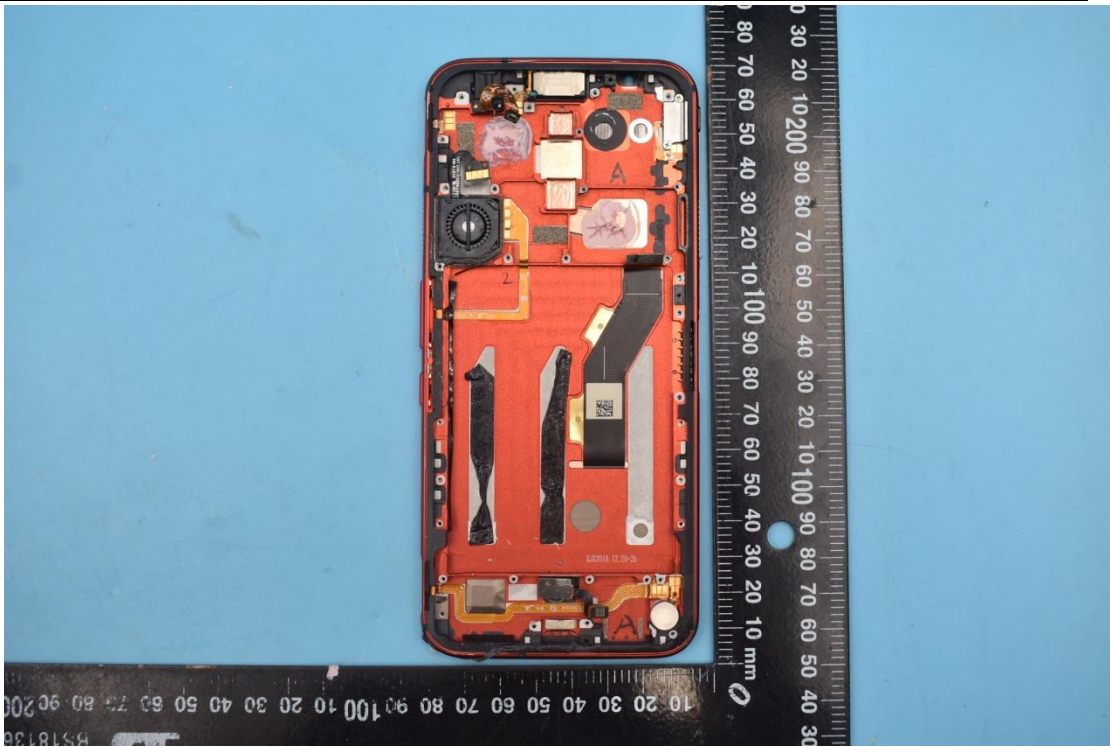

FCC ID:2AHJO-NX659J

Internal Photos

1. EUT uncover view

2. Antenna view