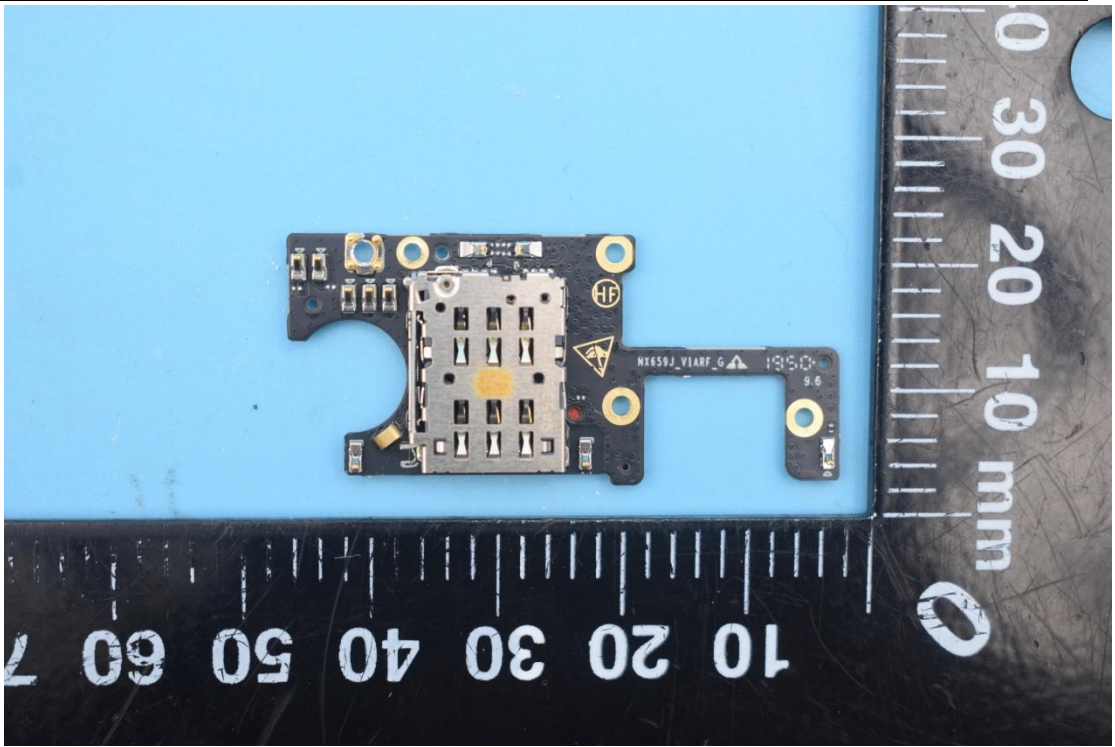

FCC ID:2AHJO-NX659J

Internal Photos

1. EUT uncover view

2. Antenna view