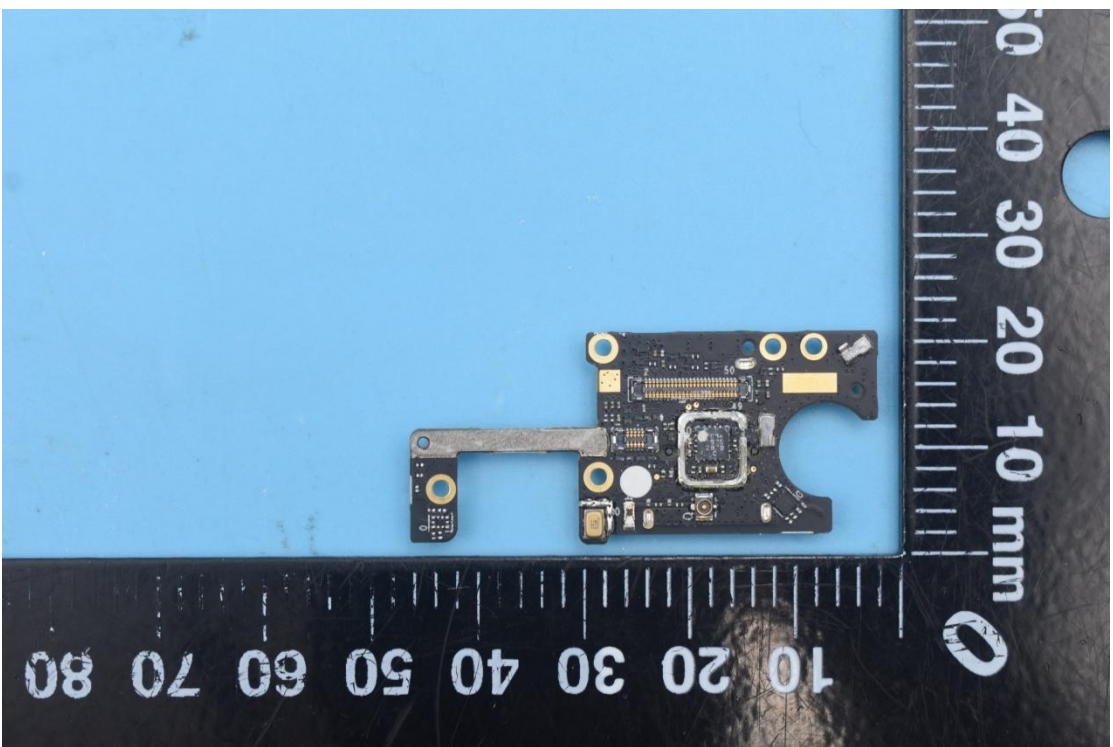

FCC ID:2AHJO-NX659J

Internal Photos

1. EUT uncover view

2. Antenna view