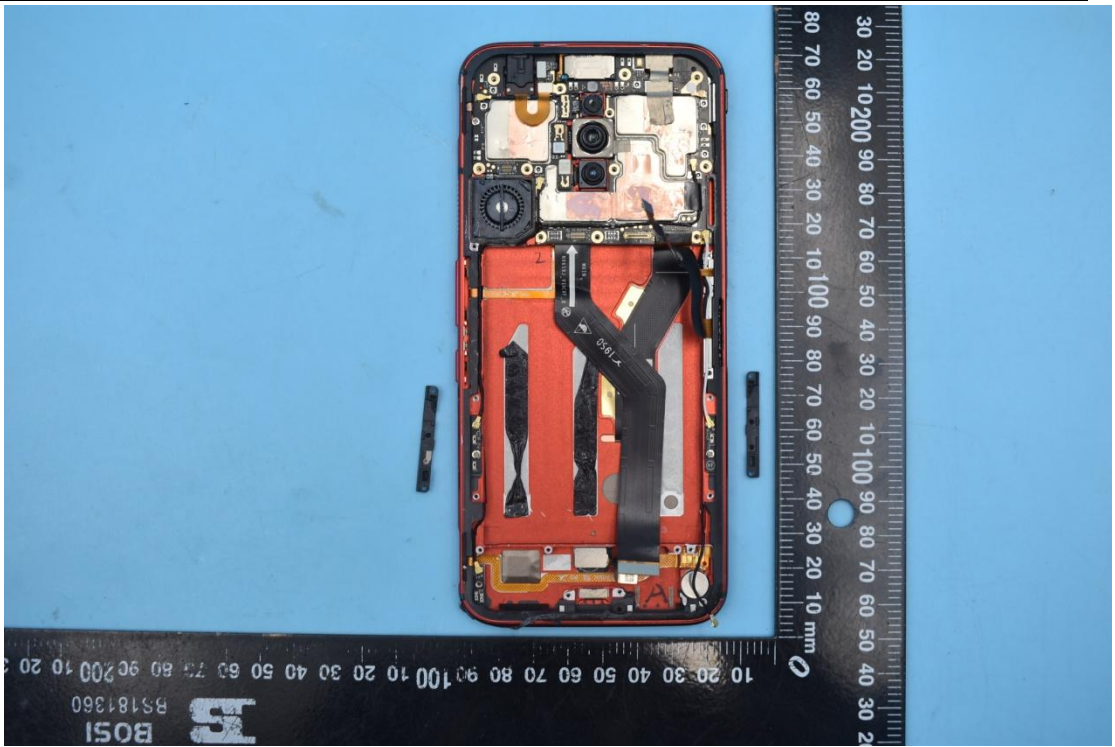

FCC ID:2AHJO-NX659J

Internal Photos

1. EUT uncover view

2. Antenna view