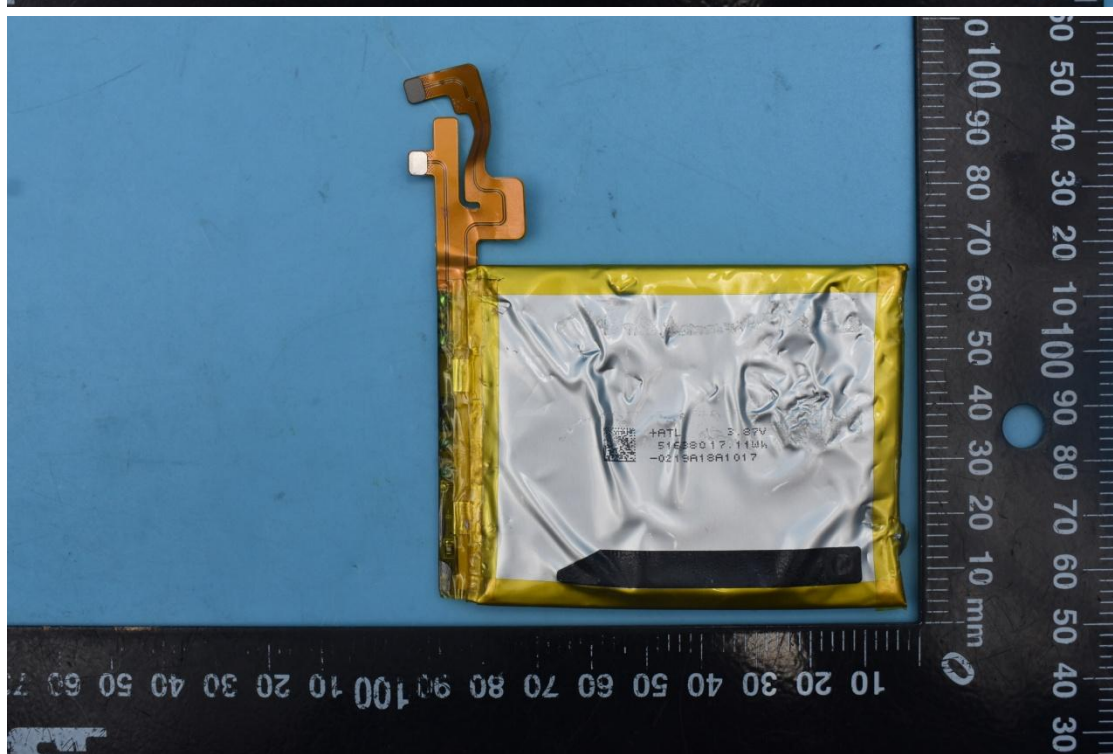

FCC ID:2AHJO-NX659J

Internal Photos

1. EUT uncover view

2. Antenna view