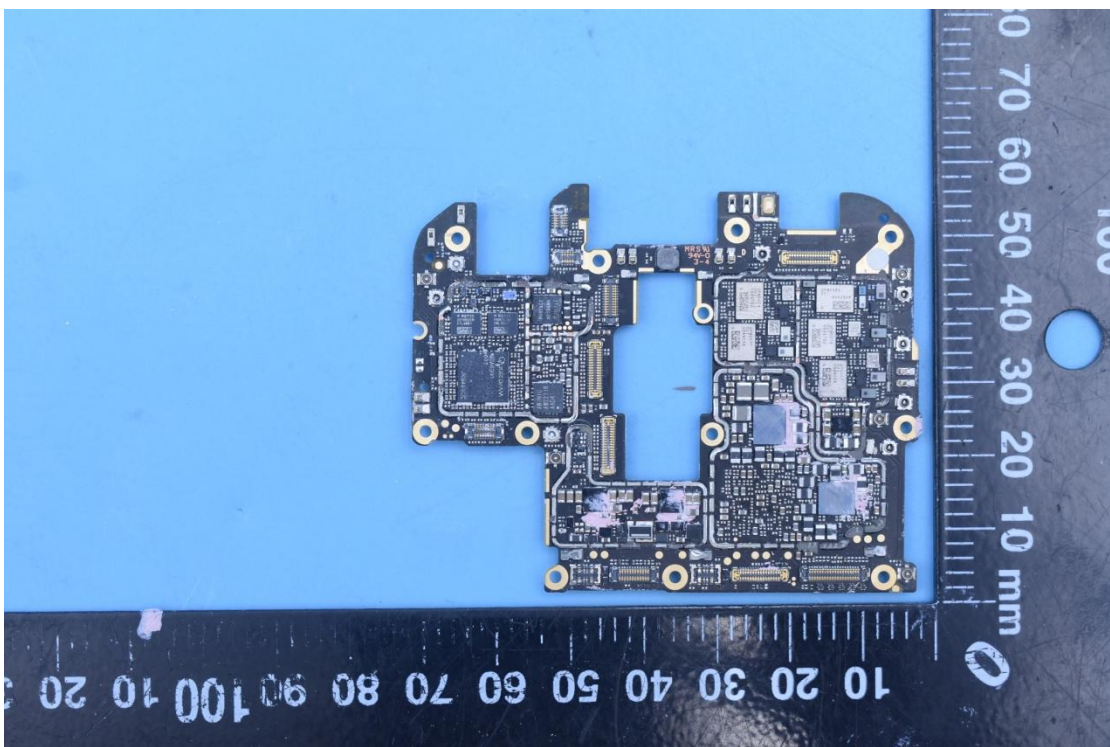

FCC ID:2AHJO-NX659J

Internal Photos

1. EUT uncover view

2. Antenna view