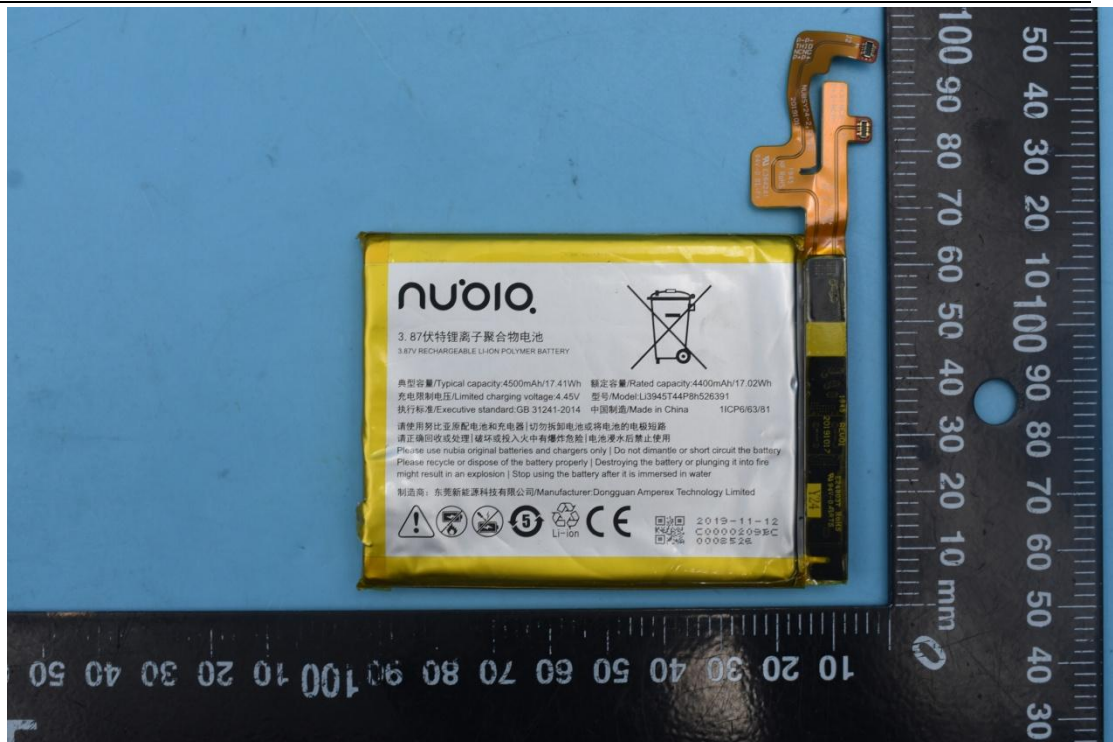

FCC ID:2AHJO-NX659J

Internal Photos

1. EUT uncover view

2. Antenna view