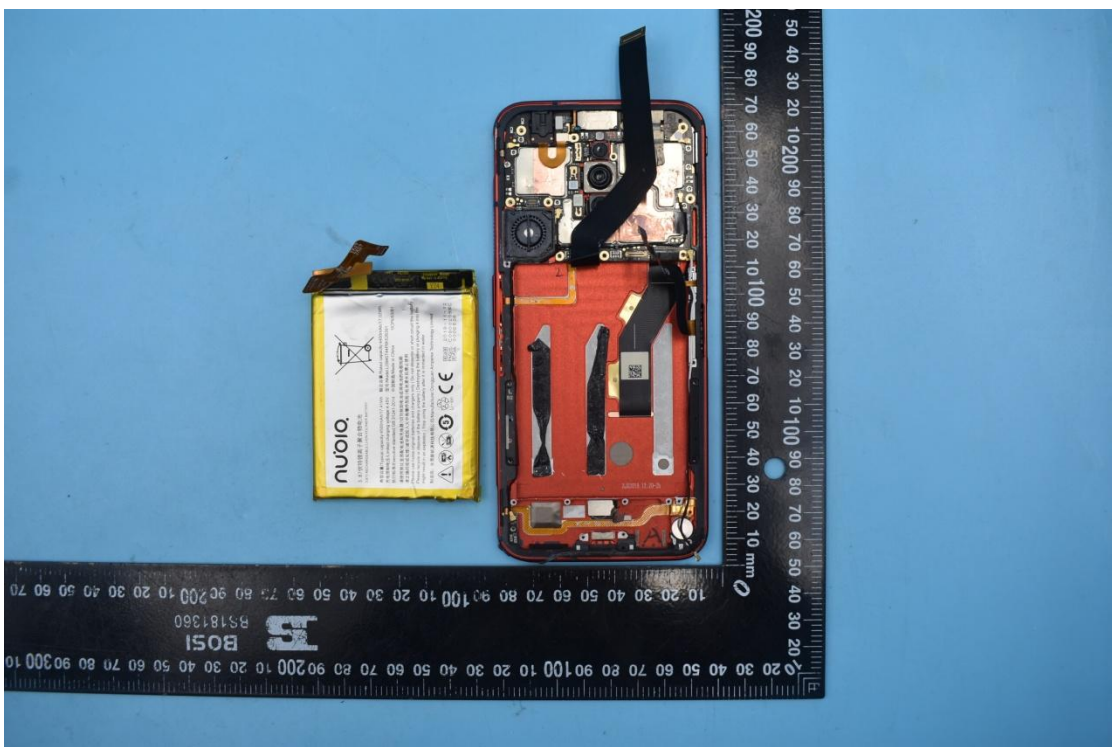

FCC ID:2AHJO-NX659J

Internal Photos

1. EUT uncover view

2. Antenna view