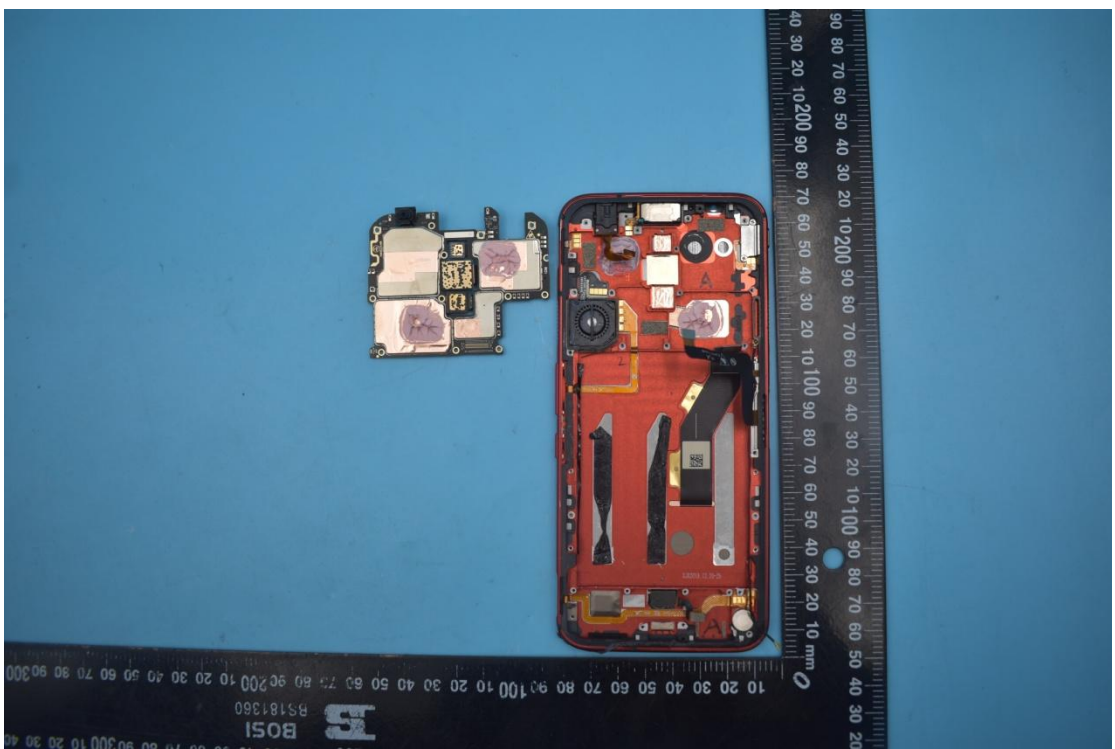

FCC ID:2AHJO-NX659J

Internal Photos

1. EUT uncover view

2. Antenna view