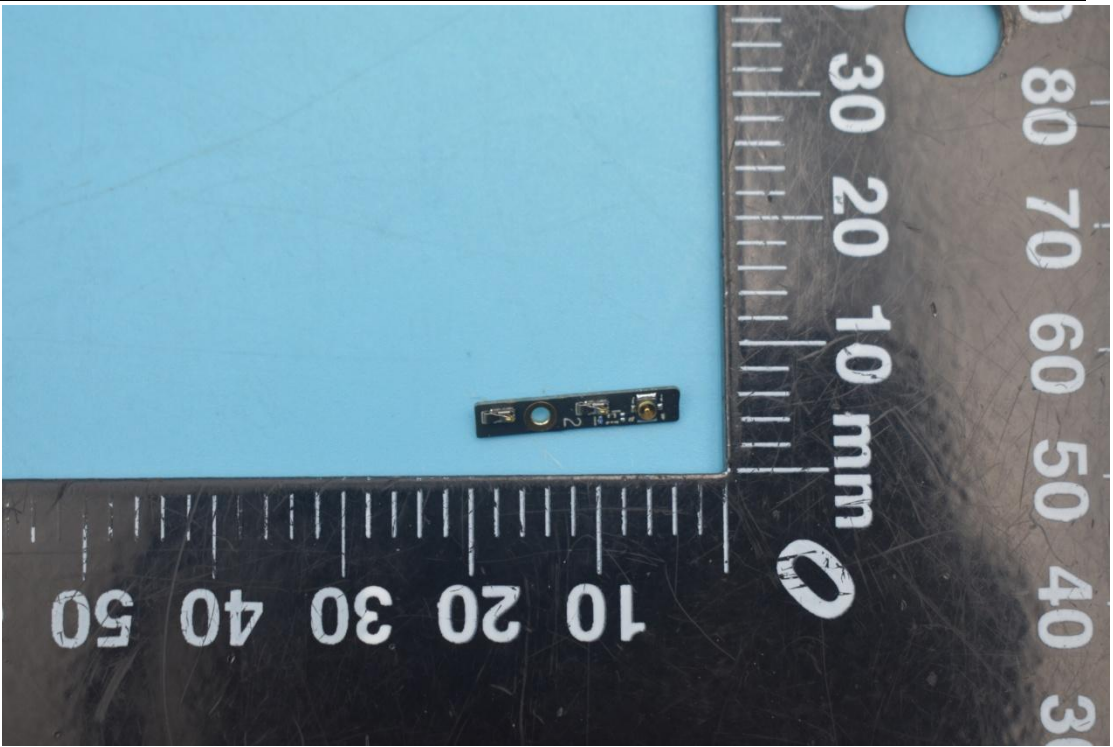

FCC ID:2AHJO-NX659J

Internal Photos

1. EUT uncover view

2. Antenna view