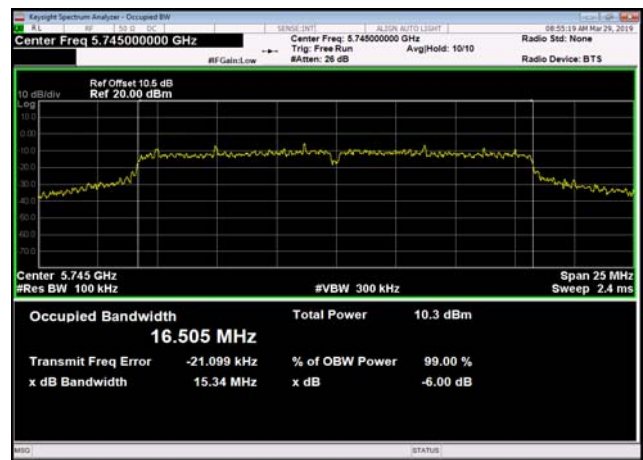

U-NII-3 6dB Bandwidth-802.11a(20MHz)
,5745MHz,Ant1