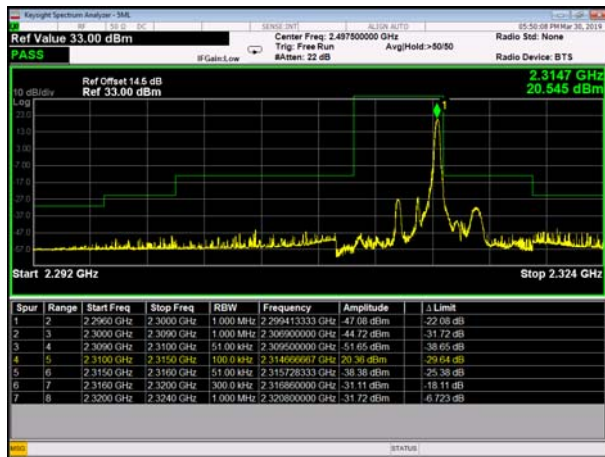

LowRange_FDD30_10MHz_2310_fullRB
_Low_QPSK

LowRange_FDD30_10MHz_2310_fullRB
_Low_Q16

HighRange_FDD30_5MHz_2312.5_OneRB
_high_QPSK

HighRange_FDD30_5MHz_2312.5_OneRB
_high_Q16

HighRange_FDD30_5MHz_2312.5_fullRB
_High_QPSK

HighRange_FDD30_5MHz_2312.5_fullRB
_High_Q16

HighRange_FDD30_10MHz_2310_OneRB
_high_QPSK

HighRange_FDD30_10MHz_2310_OneRB
_high_Q16

HighRange_FDD30_10MHz_2310_fullIRB
_High_QPSK

HighRange_FDD30_10MHz_2310_fullIRB
_High_Q16