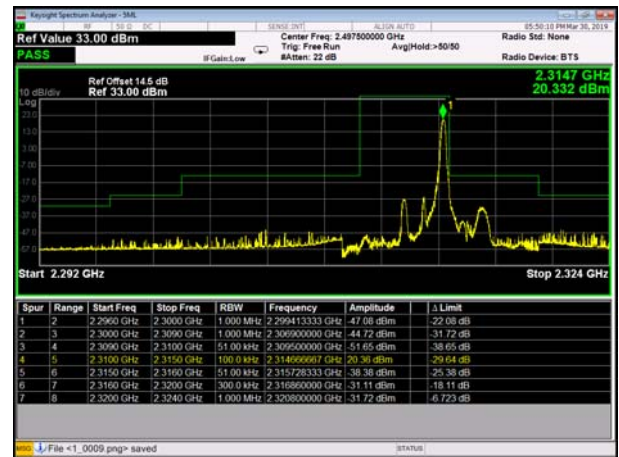

LowRange_FDD30_10MHz_2310_fullRB
_Low_QPSK

LowRange_FDD30_10MHz_2310_fullRB
_Low_Q16

HighRange_FDD30_5MHz_2312.5_OneRB
_high_QPSK

HighRange_FDD30_5MHz_2312.5_OneRB
_high_Q16

HighRange_FDD30_5MHz_2312.5_fullRB
_High_QPSK

HighRange_FDD30_5MHz_2312.5_fullRB
_High_Q16

HighRange_FDD30_10MHz_2310_OneRB
_high_QPSK

HighRange_FDD30_10MHz_2310_OneRB
_high_Q16

HighRange_FDD30_10MHz_2310_fullIRB
_High_QPSK

HighRange_FDD30_10MHz_2310_fullIRB
_High_Q16