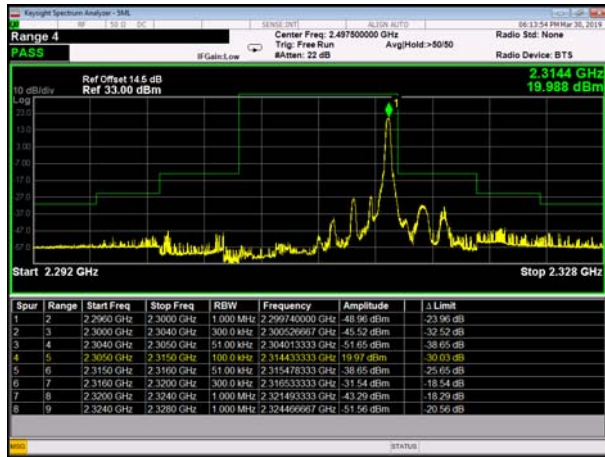

LowRange_FDD30_10MHz_2310_fullRB
_Low_QPSK

LowRange_FDD30_10MHz_2310_fullRB
_Low_Q16

HighRange_FDD30_5MHz_2312.5_OneRB
_high_QPSK

HighRange_FDD30_5MHz_2312.5_OneRB
_high_Q16

HighRange_FDD30_5MHz_2312.5_fullRB
_High_QPSK

HighRange_FDD30_5MHz_2312.5_fullRB
_High_Q16

HighRange_FDD30_10MHz_2310_OneRB
_high_QPSK

HighRange_FDD30_10MHz_2310_OneRB
_high_Q16

HighRange_FDD30_10MHz_2310_fullIRB
_High_QPSK

HighRange_FDD30_10MHz_2310_fullIRB
_High_Q16