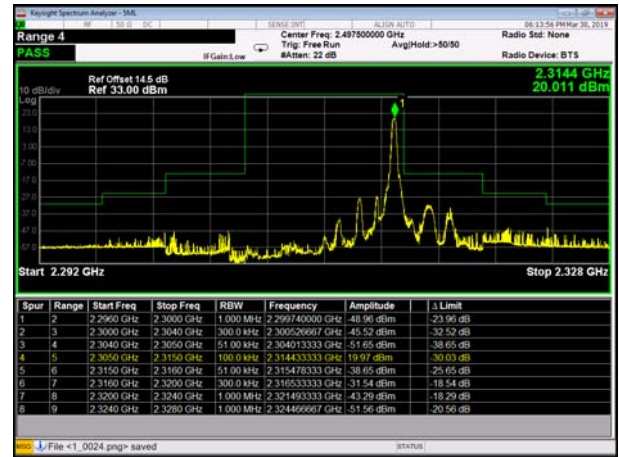

HighRange_FDD30_5MHz_2312.5_fullRB
_High_Q16

HighRange_FDD30_10MHz_2310_OneRB
_high_QPSK

HighRange_FDD30_10MHz_2310_OneRB
_high_Q16

HighRange_FDD30_10MHz_2310_fullIRB
_High_QPSK

HighRange_FDD30_10MHz_2310_fullIRB
_High_Q16