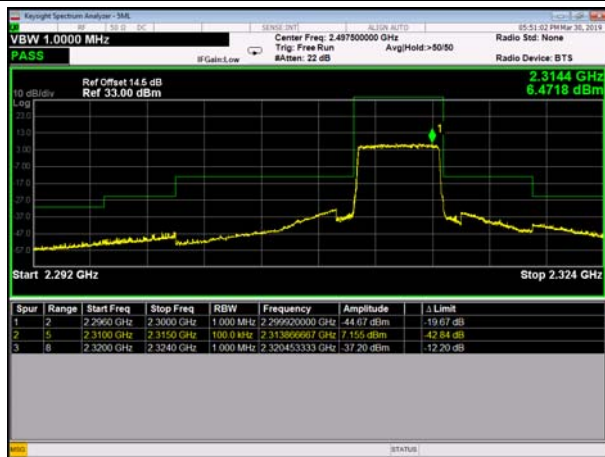

LowRange_FDD30_10MHz_2310_fullRB
_Low_QPSK

LowRange_FDD30_10MHz_2310_fullRB
_Low_Q16

HighRange_FDD30_5MHz_2312.5_OneRB
_high_QPSK

HighRange_FDD30_5MHz_2312.5_OneRB
_high_Q16

HighRange_FDD30_5MHz_2312.5_fullRB
_High_QPSK

HighRange_FDD30_5MHz_2312.5_fullRB
_High_Q16

HighRange_FDD30_10MHz_2310_OneRB
_high_QPSK

HighRange_FDD30_10MHz_2310_OneRB
_high_Q16

HighRange_FDD30_10MHz_2310_fullIRB
_High_QPSK

HighRange_FDD30_10MHz_2310_fullIRB
_High_Q16