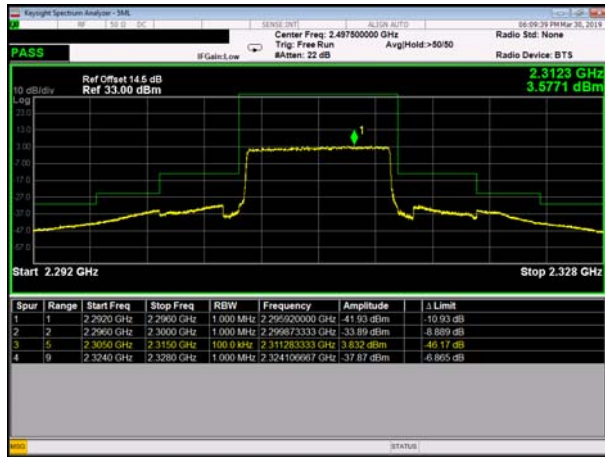

LowRange_FDD30_10MHz_2310_fullRB
_Low_QPSK

LowRange_FDD30_10MHz_2310_fullRB
_Low_Q16

HighRange_FDD30_5MHz_2312.5_OneRB
_high_QPSK

HighRange_FDD30_5MHz_2312.5_OneRB
_high_Q16

HighRange_FDD30_5MHz_2312.5_fullRB
_High_QPSK

HighRange_FDD30_5MHz_2312.5_fullRB
_High_Q16

HighRange_FDD30_10MHz_2310_OneRB
_high_QPSK

HighRange_FDD30_10MHz_2310_OneRB
_high_Q16

HighRange_FDD30_10MHz_2310_fullIRB
_High_QPSK

HighRange_FDD30_10MHz_2310_fullIRB
_High_Q16