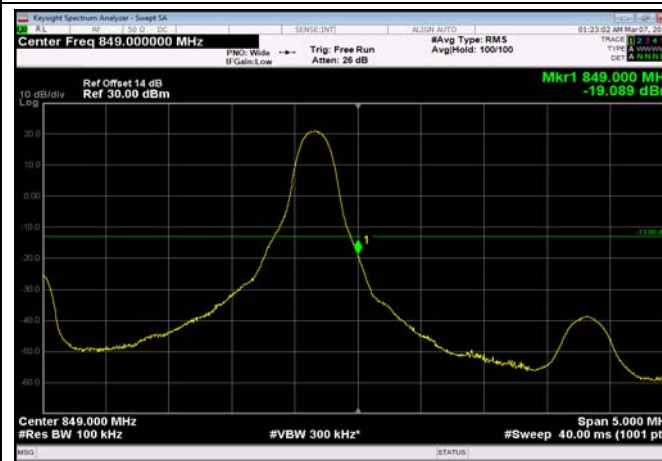

HighRange_FDD26_5MHz_846.5_OneRB
_high_QPSK