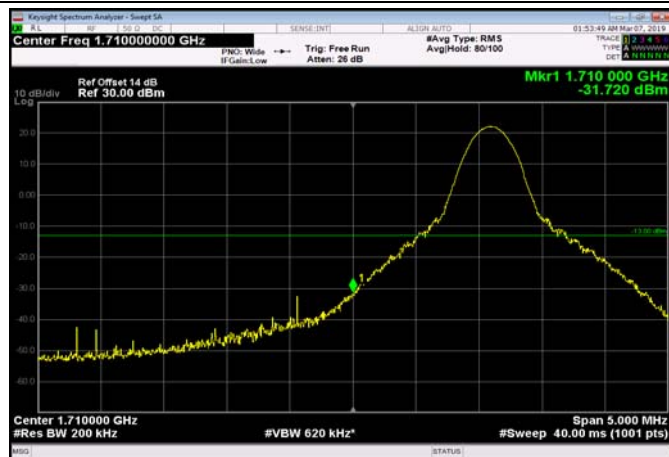

LowRange_FDD66_20MHz_1720_fullRB
_Low_Q16

LowRange_FDD66_20MHz_1720_OneRB
_low_Q16