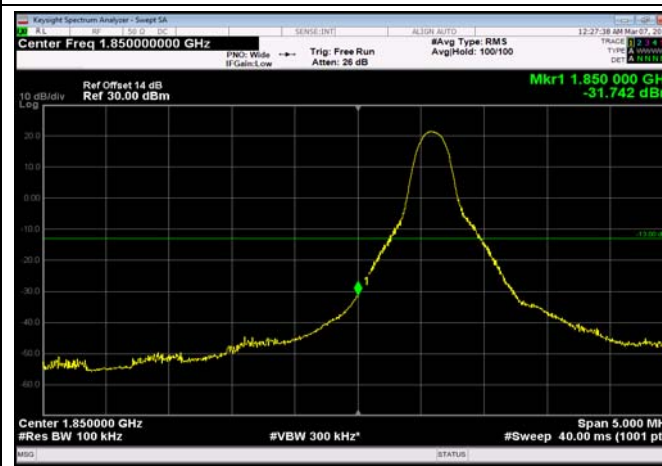

LowRange_FDD25_5MHz_1852.5_OneRB
_low_Q16

LowRange_FDD25_5MHz_1852.5_fullRB
_Low_QPSK

LowRange_FDD25_5MHz_1852.5_fullRB
_Low_Q16

LowRange_FDD25_10MHz_1855_OneRB
_low_QPSK

LowRange_FDD25_10MHz_1855_OneRB
_low_Q16