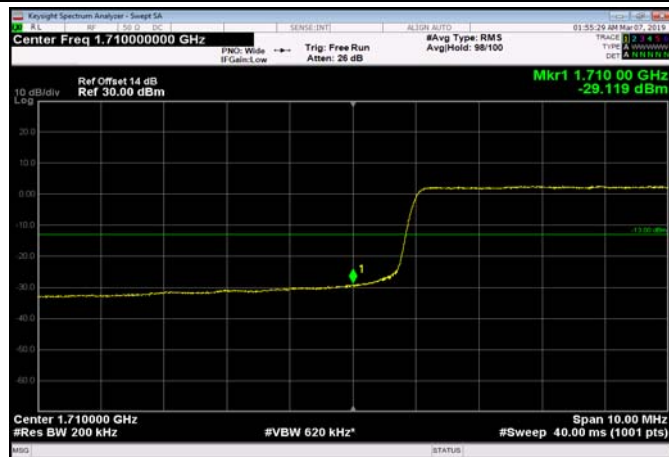

HighRange_FDD66_1.4MHz_2179.3_OneRB
_high_Q16

LowRange_FDD66_20MHz_1720_fullRB
_Low_Q16