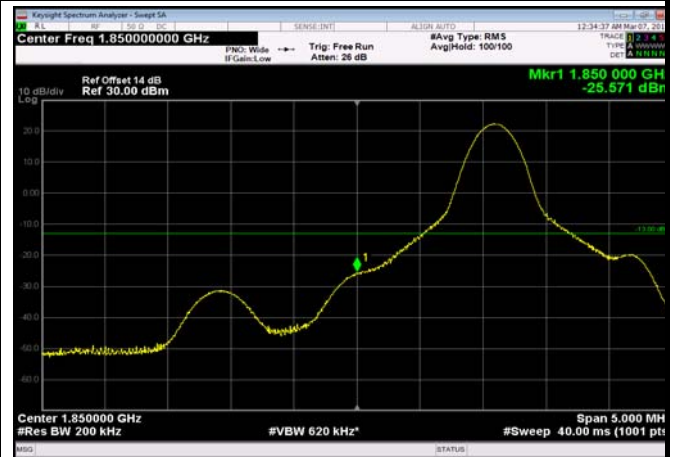

LowRange_FDD25_15MHz_1857.5_fullRB
_Low_Q16

LowRange_FDD25_20MHz_1860_OneRB
_low_QPSK

LowRange_FDD25_20MHz_1860_OneRB
_low_Q16

LowRange_FDD25_20MHz_1860_fullRB
_Low_QPSK

LowRange_FDD25_20MHz_1860_fullRB
_Low_Q16