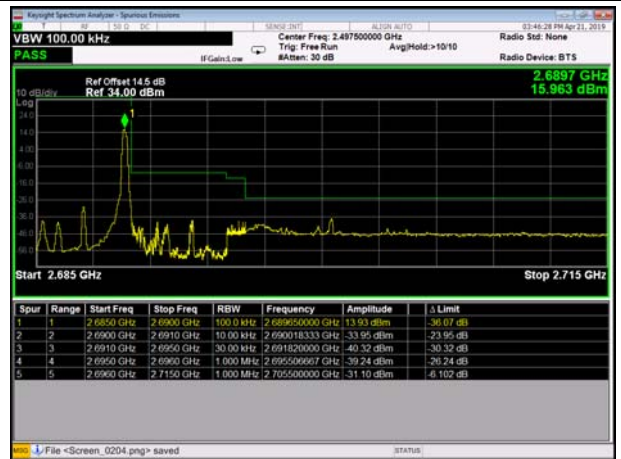

TDD41_5M Low FullRB QPSK

TDD41_5M Low FullRB 16Q

TDD41_5M High oneRB QPSK

TDD41_5M High oneRB 16Q

TDD41_5M High FullRB QPSK

TDD41_5M High FullRB 16Q

TDD41_10M Low oneRB QPSK

TDD41_10M Low oneRB 16Q