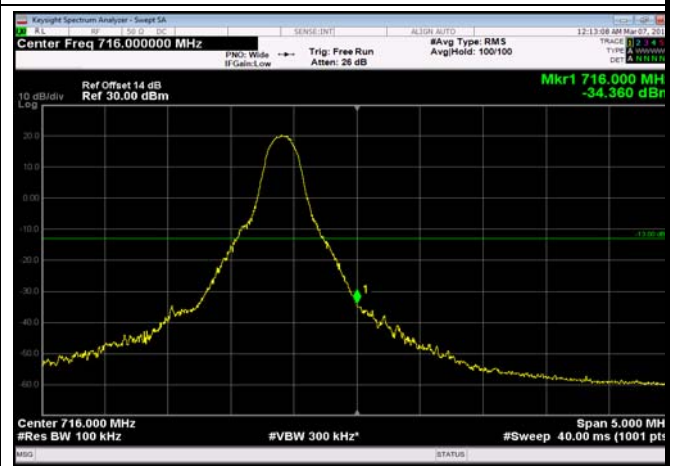

HighRange_FDD17_10MHz_711_fullRB
_High_Q16

HighRange_FDD17_10MHz_711_OneRB
_high_Q16