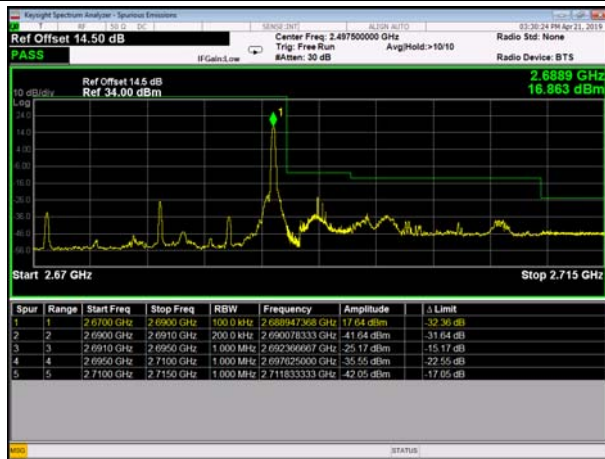

TDD41_20M High FullRB QPSK

TDD41_20M High oneRB QPSK