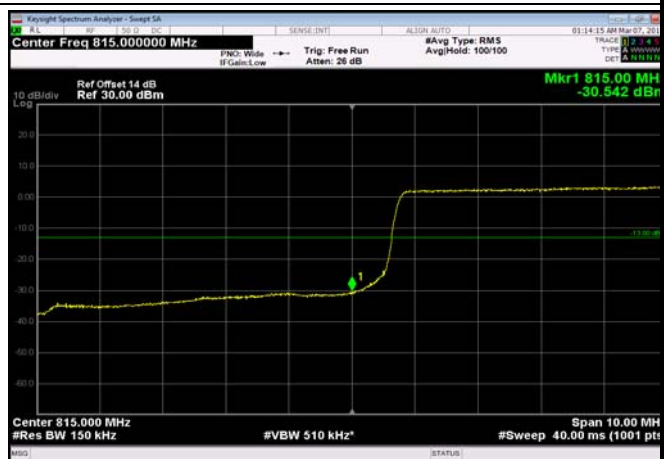

HighRange_FDD26_1.4MHz_848.3_OneRB
_high_Q16

LowRange_FDD26_15MHz_822.5_fullRB
_Low_Q16