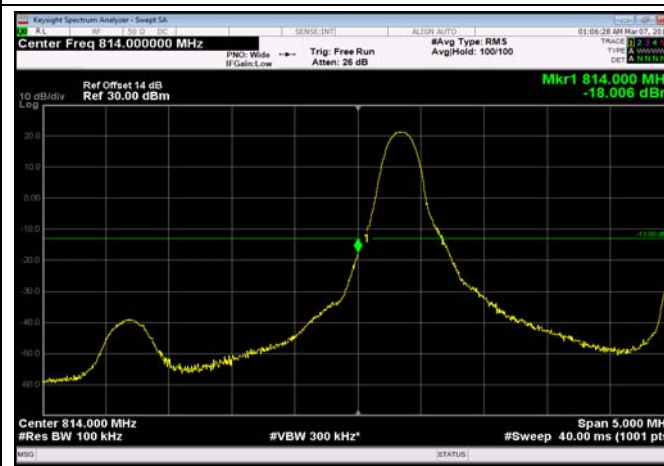

LowRange_FDD26_1.4MHz_814.7_fullRB
_Low_QPSK

LowRange_FDD26_1.4MHz_814.7_fullRB
_Low_Q16

LowRange_FDD26_3MHz_815.5_OneRB
_low_QPSK

LowRange_FDD26_3MHz_815.5_OneRB
_low_Q16

LowRange_FDD26_5MHz_816.5_OneRB
_low_QPSK