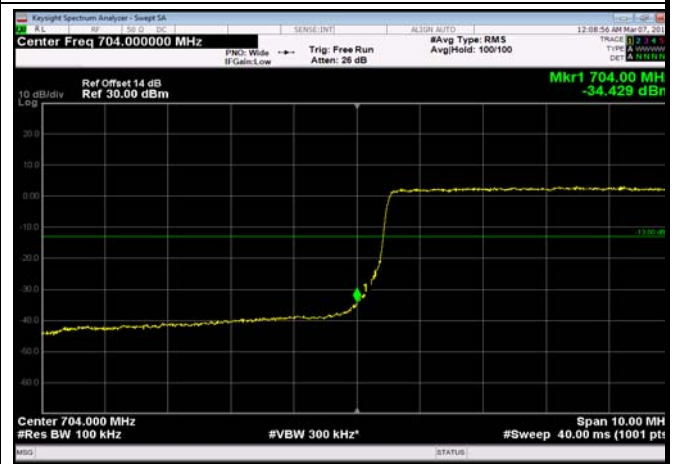

LowRange_FDD17_5MHz_706.5_OneRB
_low_Q16

LowRange_ FDD17_5MHz_706.5_fullRB
_Low_QPSK

LowRange_ FDD17_5MHz_706.5_fullRB
_Low_Q16

LowRange_ FDD17_10MHz_709_OneRB
_low_QPSK

LowRange_ FDD17_10MHz_709_OneRB
_low_Q16

LowRange_ FDD17_10MHz_709_fullRB
_Low_QPSK

LowRange_ FDD17_10MHz_709_fullRB
_Low_Q16

HighRange_FDD17_5MHz_713.5_OneRB
_high_QPSK

HighRange_FDD17_5MHz_713.5_OneRB
_high_Q16

HighRange_FDD17_5MHz_713.5_fullRB
_High_QPSK