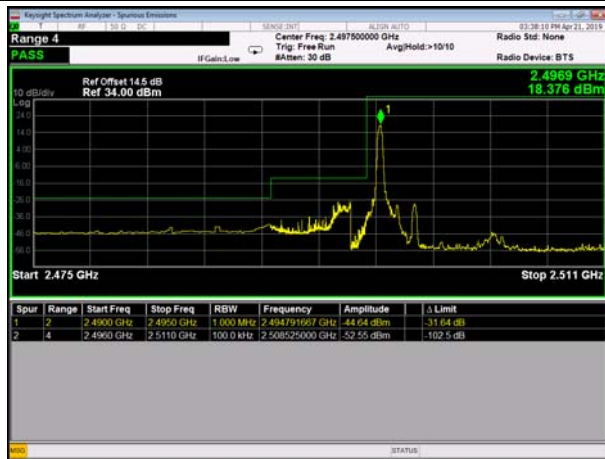

TDD41_10M Low FullRB QPSK

TDD41_10M Low FullRB 16Q

TDD41_10M High oneRB QPSK

TDD41_10M High oneRB 16Q

TDD41_10M High FullRB QPSK

TDD41_10M High FullRB 16Q

TDD41_15M Low oneRB QPSK

TDD41_15M Low oneRB 16Q