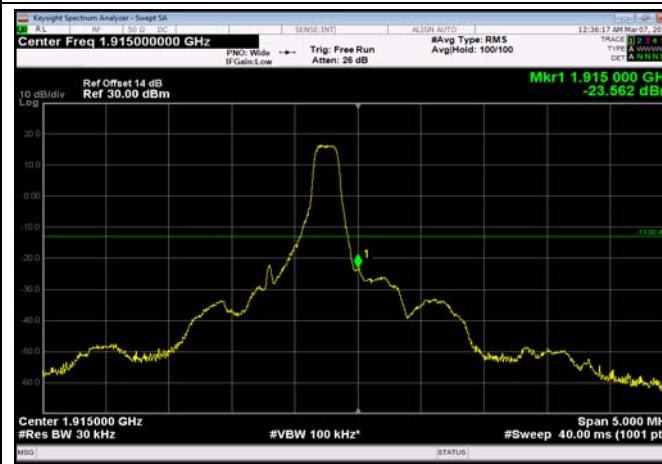

HighRange_FDD25_1.4MHz_1914.3_OneRB
_high_QPSK