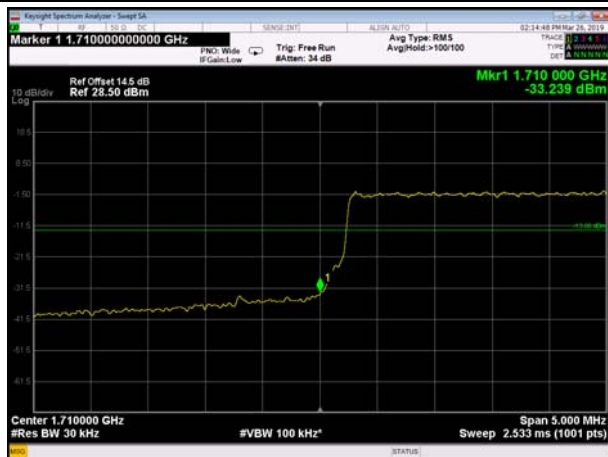

LowRange_FDD66_3MHz_1711.5_OneRB
_low_QPSK 239

LowRange_FDD66_3MHz_1711.5_OneRB
_low_Q16

LowRange_FDD66_5MHz_1712.5_OneRB
_low_QPSK 240

LowRange_FDD66_5MHz_1712.5_OneRB
_low_Q16

LowRange_FDD66_5MHz_1712.5_fullIRB
_Low_QPSK 241