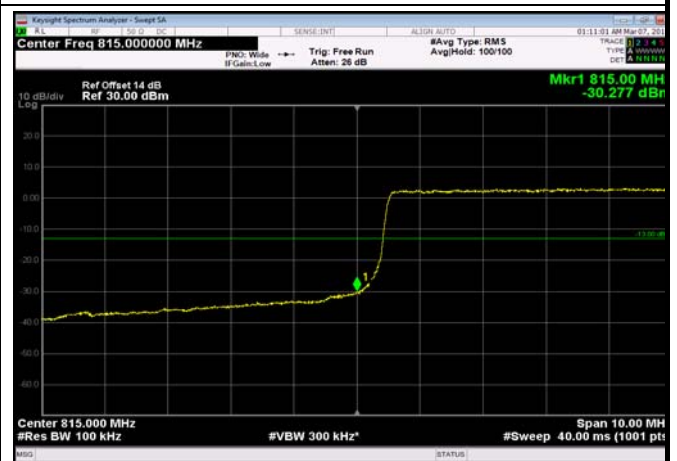

LowRange_FDD26_15MHz_822.5_OneRB
_low_Q16

LowRange_FDD26_10MHz_820_fullRB
_Low_Q16