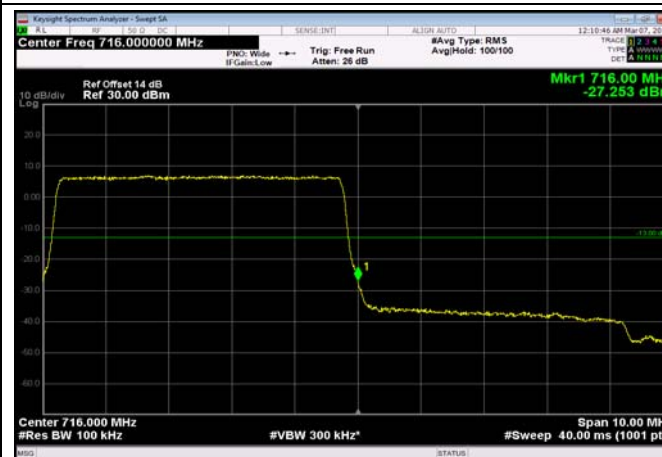

LowRange_ FDD17_10MHz_709_fullRB
_Low_QPSK

LowRange_ FDD17_10MHz_709_fullRB
_Low_Q16

HighRange_FDD17_5MHz_713.5_OneRB
_high_QPSK

HighRange_FDD17_5MHz_713.5_OneRB
_high_Q16

HighRange_FDD17_5MHz_713.5_fullRB
_High_QPSK