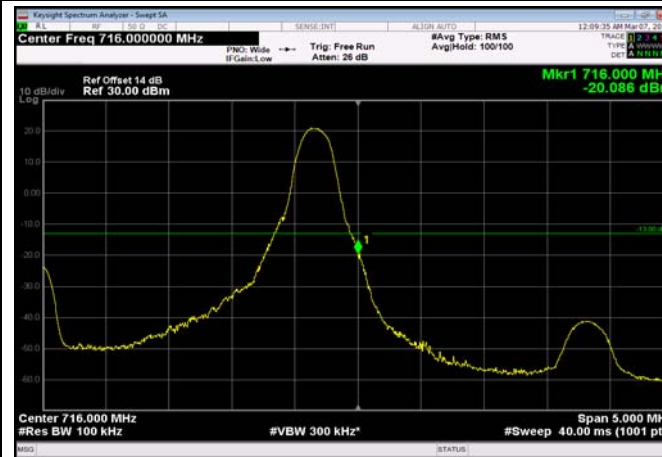

LowRange_ FDD17_10MHz_709_fullRB
_Low_QPSK

LowRange_ FDD17_10MHz_709_fullRB
_Low_Q16

HighRange_FDD17_5MHz_713.5_OneRB
_high_QPSK

HighRange_FDD17_5MHz_713.5_OneRB
_high_Q16

HighRange_FDD17_5MHz_713.5_fullRB
_High_QPSK