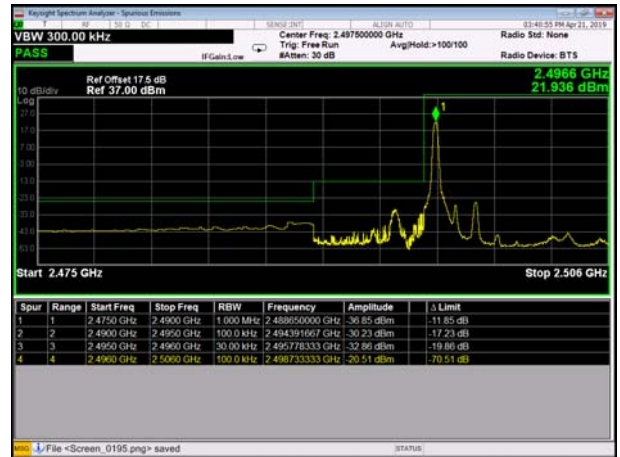

TDD41_5M Low FullRB QPSK

TDD41_5M Low FullRB 16Q

TDD41_5M High oneRB QPSK

TDD41_5M High oneRB 16Q

TDD41_5M High FullRB QPSK

TDD41_5M High FullRB 16Q

TDD41_10M Low oneRB QPSK

TDD41_10M Low oneRB 16Q