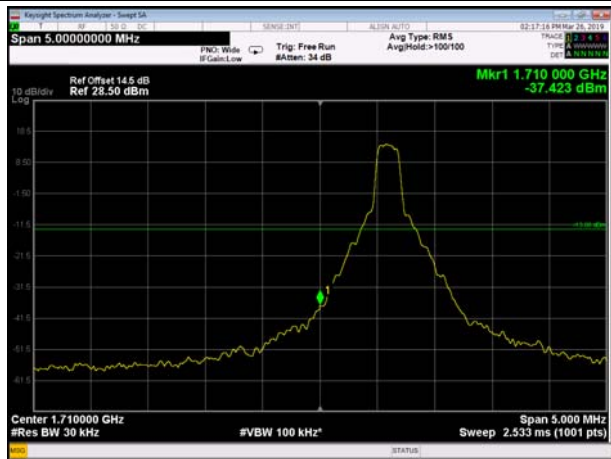

LowRange_FDD66_10MHz_1715_fullRB
_Low_QPSK 243

LowRange_FDD66_10MHz_1715_OneRB
_low_QPSK 242