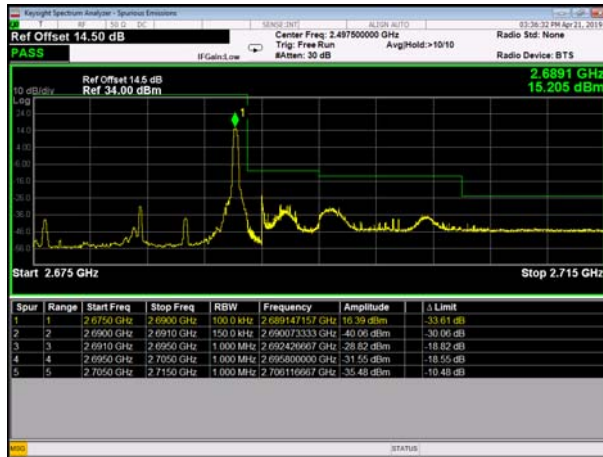

TDD41_15M Low FullRB QPSK

TDD41_15M Low FullRB 16Q

TDD41_15M High oneRB QPSK

TDD41_15M High oneRB 16Q

TDD41_15M High FullRB QPSK

TDD41_15M High FullRB 16Q

TDD41_20M Low oneRB QPSK

TDD41_20M Low oneRB 16Q