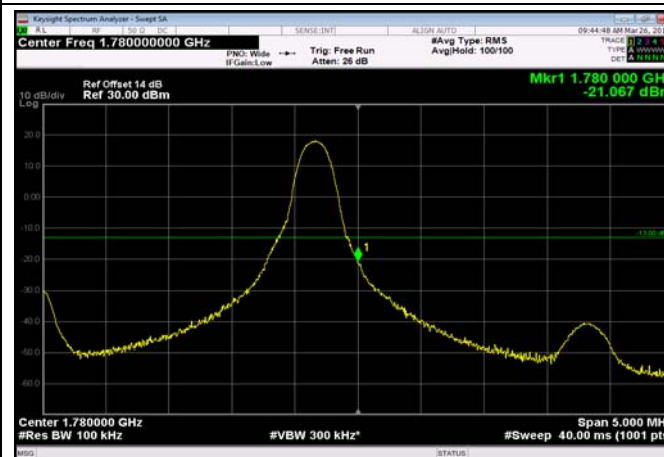

HighRange_FDD66_5MHz_1777.5_fullRB
_High_QPSK252

HighRange_FDD66_5MHz_1777.5_OneRB
_high_QPSK