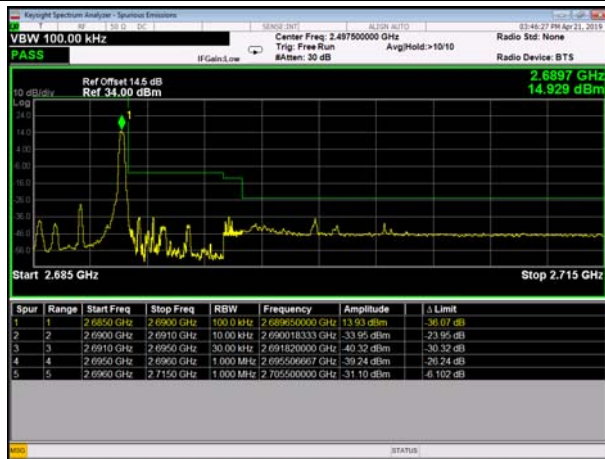

TDD41_5M High FullRB QPSK

TDD41_5M High oneRB QPSK