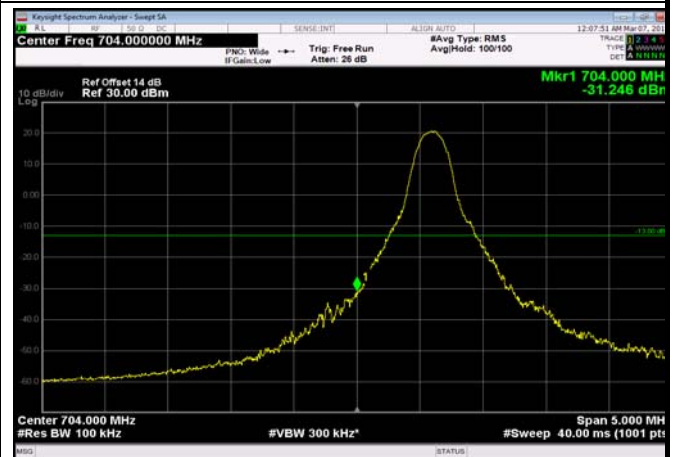

LowRange_FDD17_5MHz_706.5_OneRB
_low_Q16

LowRange_ FDD17_5MHz_706.5_fullRB
_Low_QPSK

LowRange_ FDD17_5MHz_706.5_fullRB
_Low_Q16

LowRange_ FDD17_10MHz_709_OneRB
_low_QPSK

LowRange_ FDD17_10MHz_709_OneRB
_low_Q16