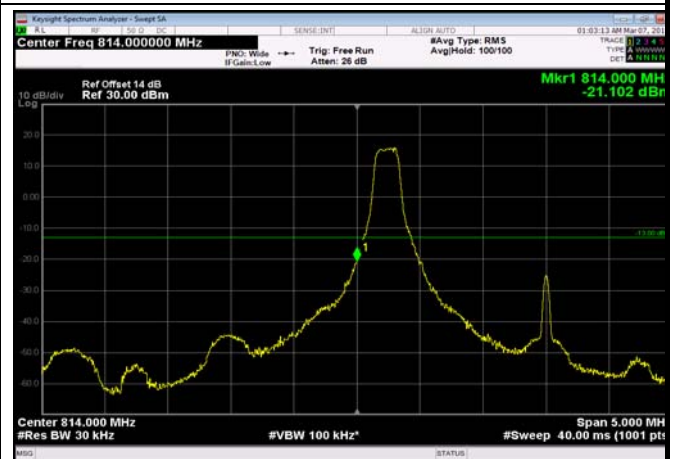

LowRange_FDD26_1.4MHz_814.7_fullRB
_Low_QPSK

LowRange_FDD26_1.4MHz_814.7_fullRB
_Low_Q16

LowRange_FDD26_3MHz_815.5_OneRB
_low_QPSK

LowRange_FDD26_3MHz_815.5_OneRB
_low_Q16

LowRange_FDD26_5MHz_816.5_OneRB
_low_QPSK