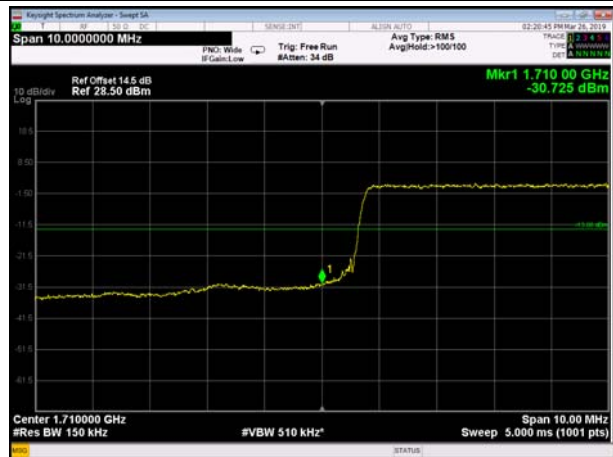

LowRange_FDD66_15MHz_1717.5_OneRB
_low_QPSK 244

LowRange_FDD66_15MHz_1717.5_OneRB
_low_Q16

LowRange_FDD66_15MHz_1717.5_fullRB
_Low_QPSK 245

LowRange_FDD66_15MHz_1717.5_fullRB
_Low_Q16

LowRange_FDD66_20MHz_1720_OneRB
_low_QPSK 246