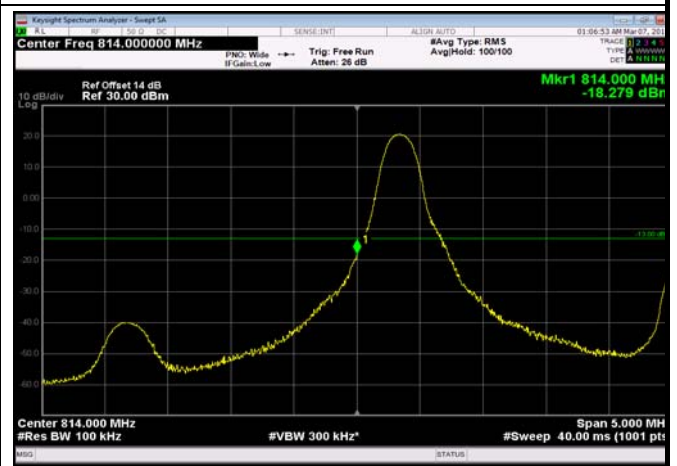

LowRange_FDD26_5MHz_816.5_fullRB
_Low_Q16

LowRange_FDD26_5MHz_816.5_OneRB
_low_Q16