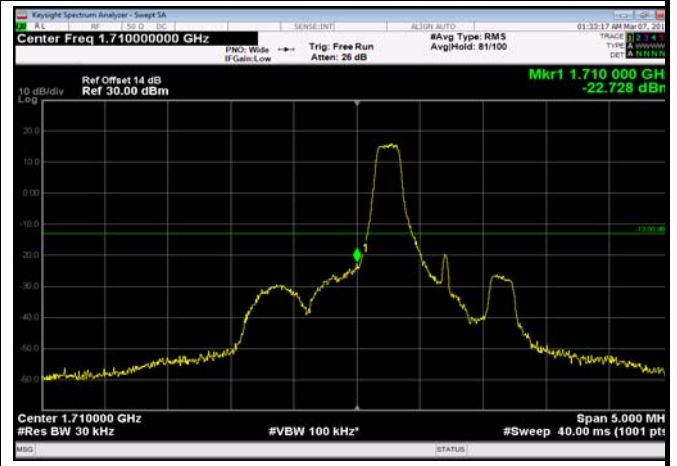

TDD41_20M Low FullRB QPSK

TDD41_20M Low FullRB 16Q

TDD41_20M High oneRB QPSK

TDD41_20M High oneRB 16Q

TDD41_20M High FullRB QPSK

TDD41_20M High FullRB 16Q

LowRange_FDD66_1.4MHz_1710.7_OneRB
_low_QPSK 238

LowRange_FDD66_1.4MHz_1710.7_OneRB
_low_Q16