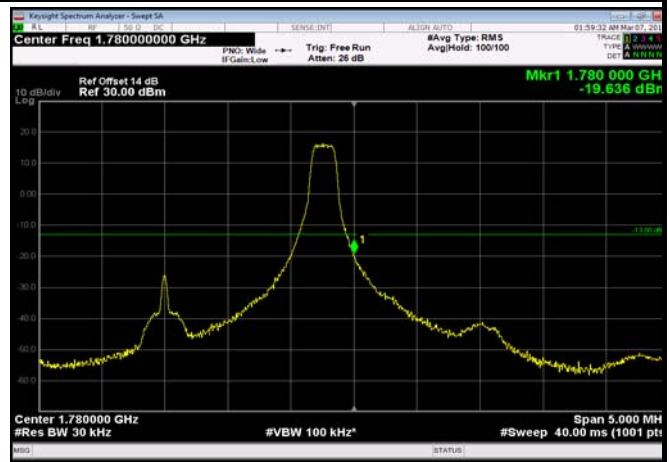

HighRange_FDD66_1.4MHz_2179.3
_fullRB_High_QPSK 250 251

HighRange_FDD66_1.4MHz_2179.3
_fullRB_High_Q16

HighRange_FDD66_3MHz_1778.5_OneRB
_high_QPSK

HighRange_FDD66_3MHz_1778.5_OneRB
_high_Q16

HighRange_FDD66_3MHz_1778.5_fullRB
_High_QPSK