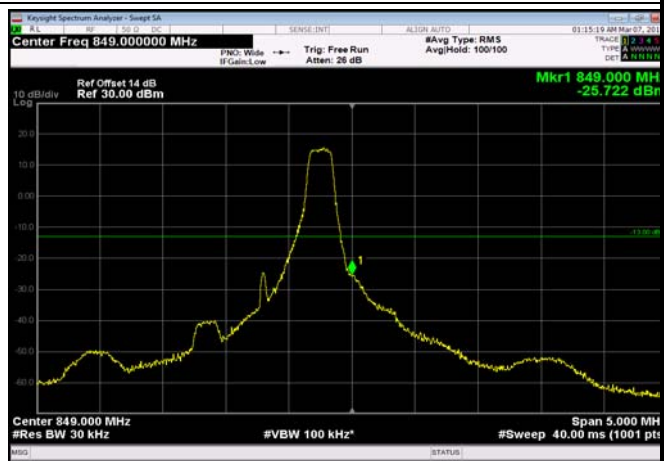

HighRange_FDD26_3MHz_847.5_OneRB
_high_Q16

HighRange_FDD26_1.4MHz_848.3_OneRB
_high_Q16