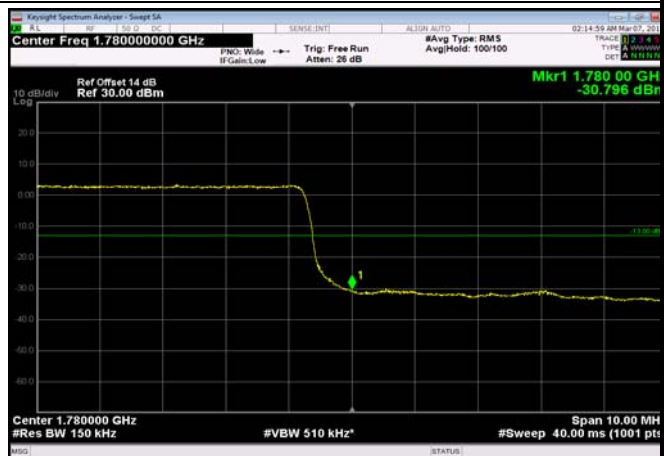

HighRange_FDD66_15MHz_1772.5_OneRB
_high_Q16

HighRange_ FDD66_15MHz_1772.5_fullRB
_High_QPSK

HighRange_ FDD66_15MHz_1772.5_fullRB
_High_Q16

HighRange_ FDD66_20MHz_1770_OneRB
_high_QPSK

HighRange_ FDD66_20MHz_1770_OneRB
_high_Q16