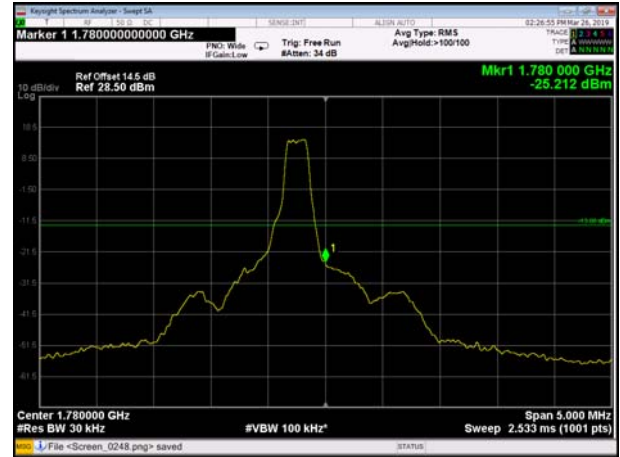

LowRange_FDD66_20MHz_1720_OneRB
_low_Q16

LowRange_FDD66_20MHz_1720_fullRB
_Low_QPSK 247

LowRange_FDD66_20MHz_1720_fullRB
_Low_Q16

HighRange_FDD66_1.4MHz_2179.3_OneRB
_high_QPSK 248 249

HighRange_FDD66_1.4MHz_2179.3_OneRB
_high_Q16