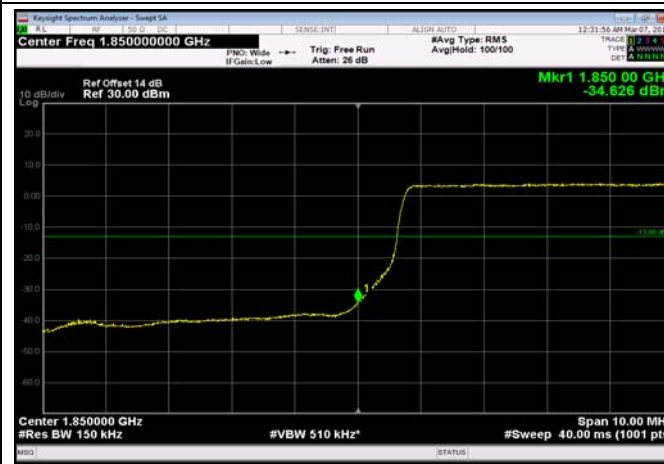

LowRange_FDD25_10MHz_1855_fullRB
_Low_QPSK

LowRange_FDD25_10MHz_1855_fullRB
_Low_Q16

LowRange_FDD25_15MHz_1857.5_OneRB
_low_QPSK

LowRange_FDD25_15MHz_1857.5_OneRB
_low_Q16

LowRange_FDD25_15MHz_1857.5_fullRB
_Low_QPSK

LowRange_FDD25_15MHz_1857.5_fullRB
_Low_Q16

LowRange_FDD25_20MHz_1860_OneRB
_low_QPSK

LowRange_FDD25_20MHz_1860_OneRB
_low_Q16

LowRange_FDD25_20MHz_1860_fullRB
_Low_QPSK

LowRange_FDD25_20MHz_1860_fullRB
_Low_Q16