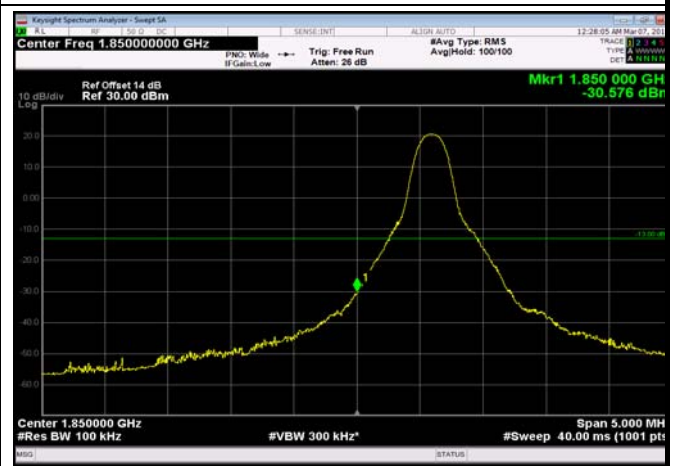

LowRange_FDD25_5MHz_1852.5_OneRB
_low_Q16

LowRange_FDD25_5MHz_1852.5_fullRB
_Low_QPSK

LowRange_FDD25_5MHz_1852.5_fullRB
_Low_Q16

LowRange_FDD25_10MHz_1855_OneRB
_low_QPSK

LowRange_FDD25_10MHz_1855_OneRB
_low_Q16