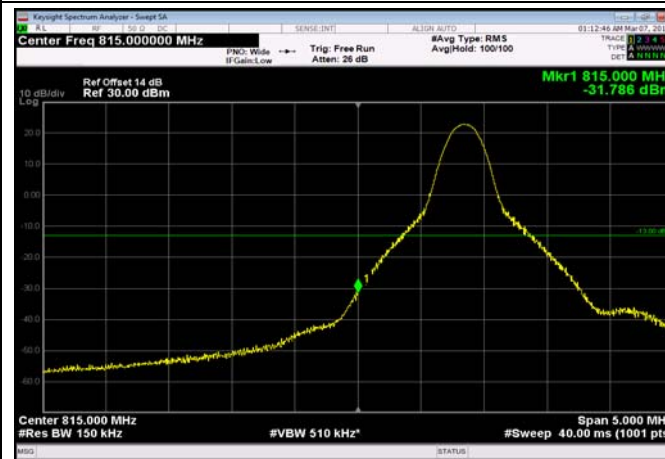

LowRange_FDD26_10MHz_820_fullRB
_Low_QPSK

LowRange_FDD26_10MHz_820_fullRB
_Low_Q16

LowRange_FDD26_15MHz_822.5_OneRB
_low_QPSK

LowRange_FDD26_15MHz_822.5_OneRB
_low_Q16

LowRange_FDD26_15MHz_822.5_fullRB
_Low_QPSK