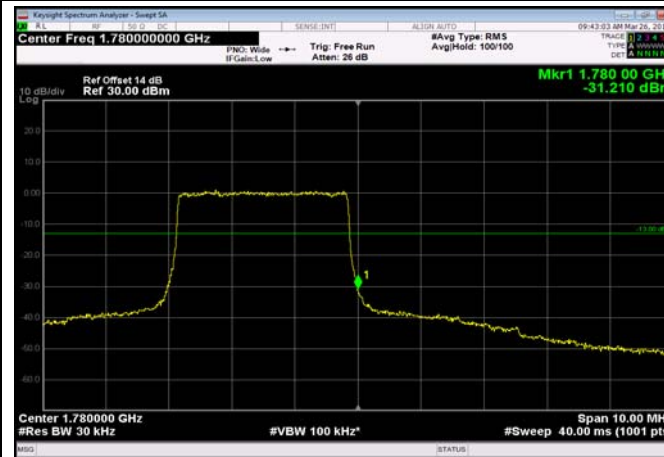

HighRange_FDD66_1.4MHz_2179.3
_fullRB_High_QPSK 250 251

HighRange_FDD66_1.4MHz_2179.3
_fullRB_High_Q16

HighRange_FDD66_3MHz_1778.5_OneRB
_high_QPSK

HighRange_FDD66_3MHz_1778.5_OneRB
_high_Q16

HighRange_FDD66_3MHz_1778.5_fullRB
_High_QPSK