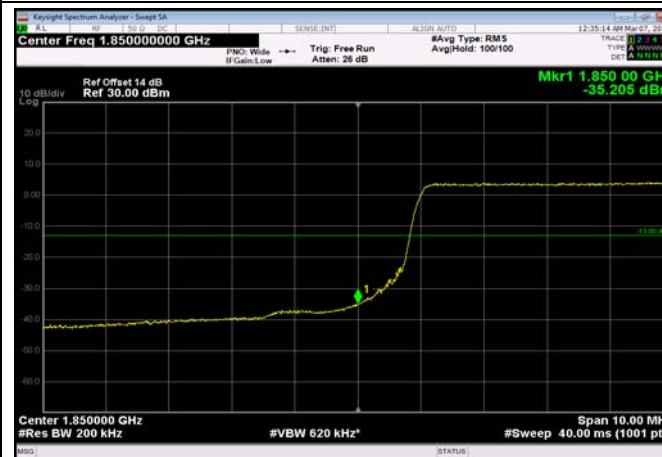

LowRange_FDD25_15MHz_1857.5_fullRB
_Low_Q16

LowRange_FDD25_20MHz_1860_OneRB
_low_QPSK

LowRange_FDD25_20MHz_1860_OneRB
_low_Q16

LowRange_FDD25_20MHz_1860_fullRB
_Low_QPSK

LowRange_FDD25_20MHz_1860_fullRB
_Low_Q16