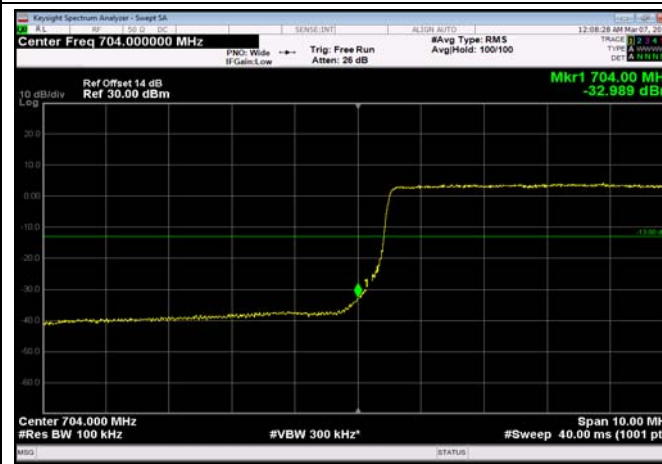

LowRange_FDD17_5MHz_706.5_OneRB
_low_Q16

LowRange_ FDD17_5MHz_706.5_fullRB
_Low_QPSK

LowRange_ FDD17_5MHz_706.5_fullRB
_Low_Q16

LowRange_ FDD17_10MHz_709_OneRB
_low_QPSK

LowRange_ FDD17_10MHz_709_OneRB
_low_Q16

LowRange_ FDD17_10MHz_709_fullRB
_Low_QPSK

LowRange_ FDD17_10MHz_709_fullRB
_Low_Q16

HighRange_FDD17_5MHz_713.5_OneRB
_high_QPSK

HighRange_FDD17_5MHz_713.5_OneRB
_high_Q16

HighRange_FDD17_5MHz_713.5_fullRB
_High_QPSK