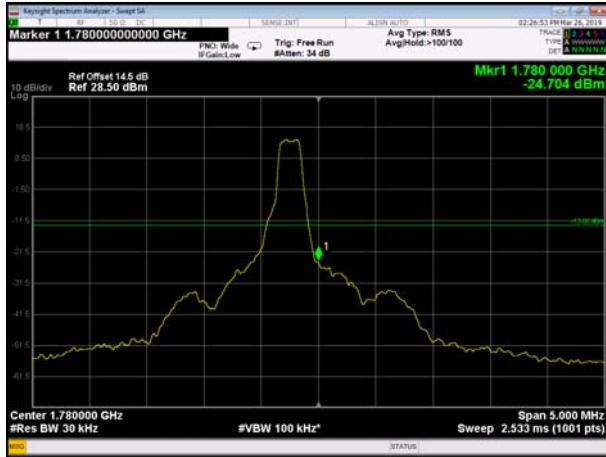

LowRange_FDD66_20MHz_1720_OneRB
_low_Q16

LowRange_FDD66_20MHz_1720_fullRB
_Low_QPSK 247

LowRange_FDD66_20MHz_1720_fullRB
_Low_Q16

HighRange_FDD66_1.4MHz_2179.3_OneRB
_high_QPSK 248 249

HighRange_FDD66_1.4MHz_2179.3_OneRB
_high_Q16