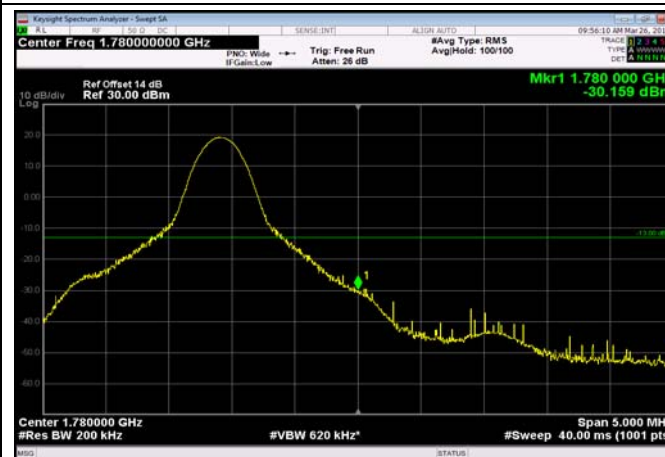

HighRange_FDD66_15MHz_1772.5_OneRB
_high_Q16

HighRange_ FDD66_15MHz_1772.5_fullRB
_High_QPSK

HighRange_ FDD66_15MHz_1772.5_fullRB
_High_Q16

HighRange_ FDD66_20MHz_1770_OneRB
_high_QPSK

HighRange_ FDD66_20MHz_1770_OneRB
_high_Q16