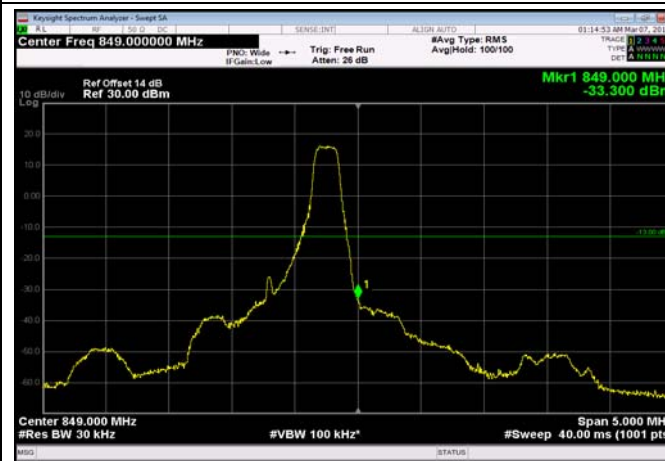

HighRange_FDD26_1.4MHz_848.3_OneRB
_high_QPSK