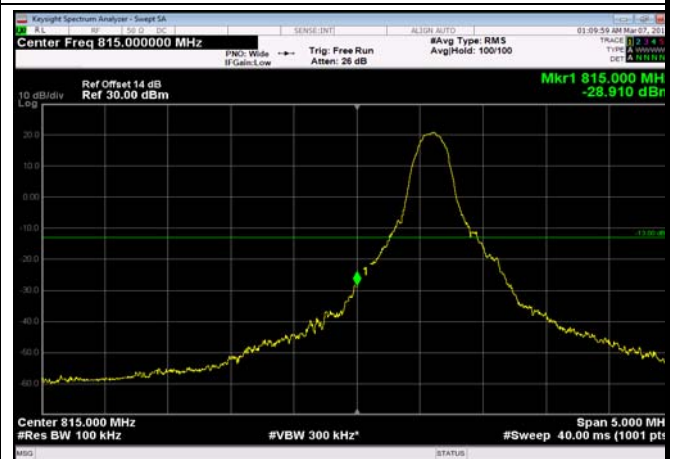

LowRange_FDD26_5MHz_816.5_OneRB
_low_Q16

LowRange_FDD26_5MHz_816.5_fullRB
_Low_QPSK

LowRange_FDD26_5MHz_816.5_fullRB
_Low_Q16

LowRange_FDD26_10MHz_820_OneRB
_low_QPSK

LowRange_FDD26_10MHz_820_OneRB
_low_Q16