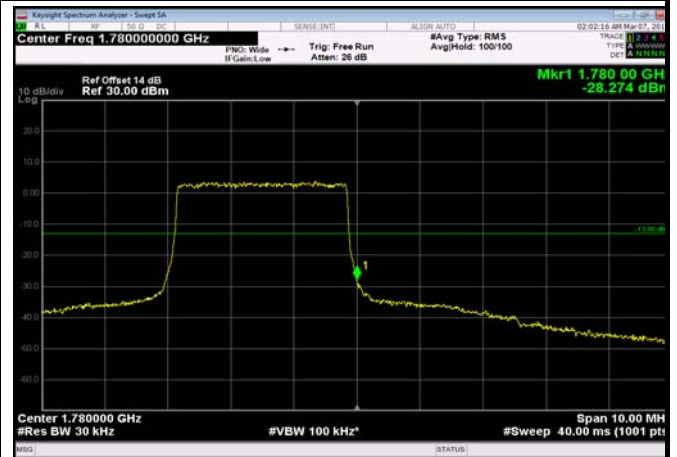

HighRange_FDD66_5MHz_1777.5_OneRB
_high_Q16

HighRange_FDD66_3MHz_1778.5_fullRB
_High_Q16