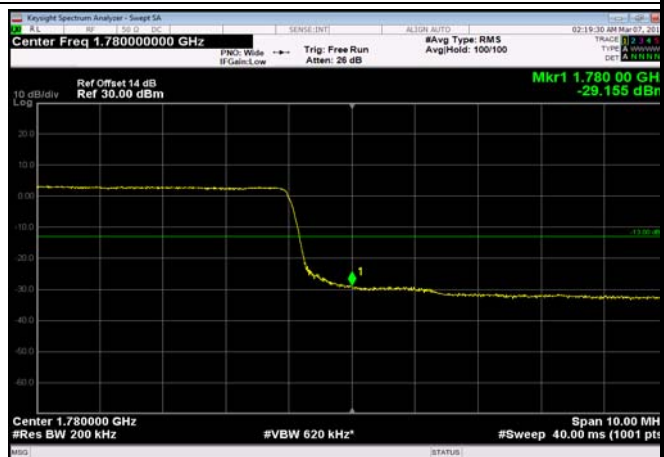

LowRange_FDD30_5MHz_2307.5_OneRB_low_Q16

HighRange_ FDD66_20MHz_1770_fullRB
_High_Q16