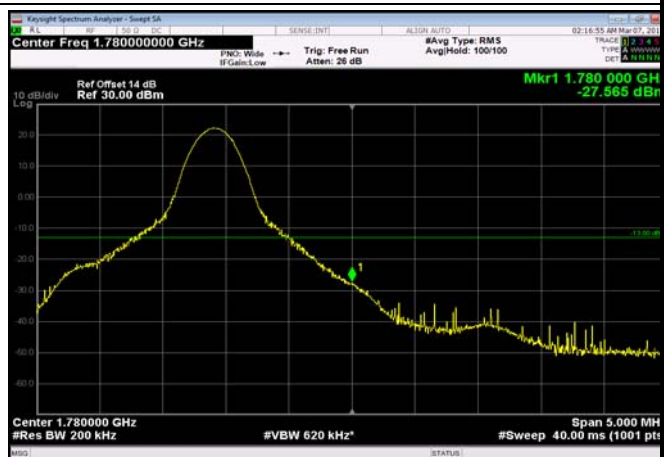

HighRange_FDD66_15MHz_1772.5_OneRB
_high_Q16

HighRange_ FDD66_15MHz_1772.5_fullRB
_High_QPSK

HighRange_ FDD66_15MHz_1772.5_fullRB
_High_Q16

HighRange_ FDD66_20MHz_1770_OneRB
_high_QPSK

HighRange_ FDD66_20MHz_1770_OneRB
_high_Q16