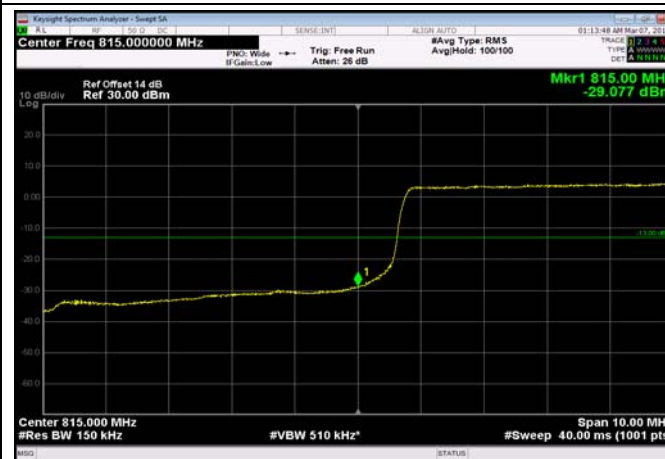

LowRange_FDD26_10MHz_820_fullRB
_Low_QPSK

LowRange_FDD26_10MHz_820_fullRB
_Low_Q16

LowRange_FDD26_15MHz_822.5_OneRB
_low_QPSK

LowRange_FDD26_15MHz_822.5_OneRB
_low_Q16

LowRange_FDD26_15MHz_822.5_fullRB
_Low_QPSK