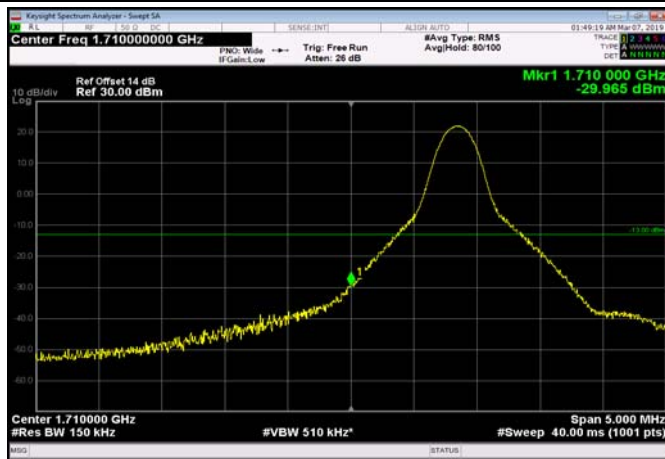

LowRange_FDD66_15MHz_1717.5_fullRB
_Low_Q16

LowRange_FDD66_15MHz_1717.5_OneRB
_low_Q16