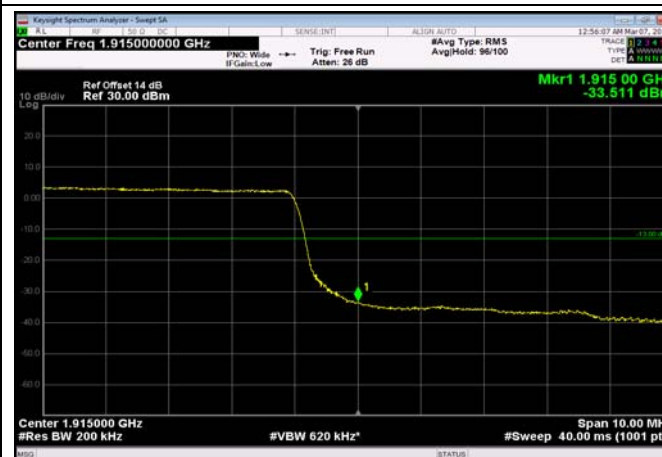

HighRange_ FDD25_15MHz_1907.5_fullRB
_High_Q16

HighRange_ FDD25_20MHz_1905_OneRB
_high_QPSK

HighRange_ FDD25_20MHz_1905_OneRB
_high_Q16

HighRange_ FDD25_20MHz_1905_fullRB
_High_QPSK

HighRange_ FDD25_20MHz_1905_fullRB
_High_Q16