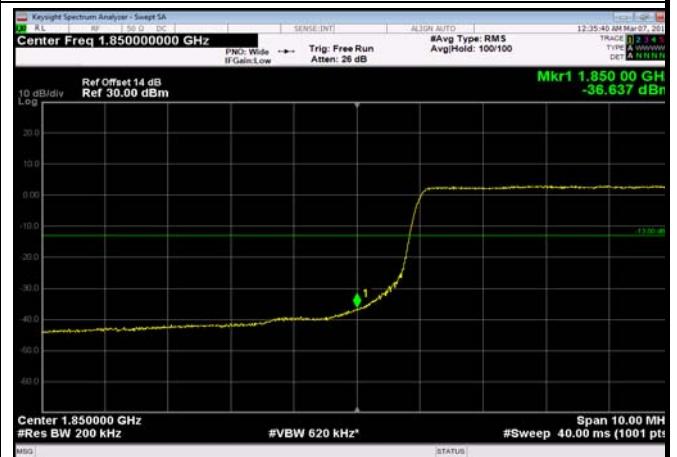

LowRange_FDD25_15MHz_1857.5_fullRB
_Low_Q16

LowRange_FDD25_20MHz_1860_OneRB
_low_QPSK

LowRange_FDD25_20MHz_1860_OneRB
_low_Q16

LowRange_FDD25_20MHz_1860_fullRB
_Low_QPSK

LowRange_FDD25_20MHz_1860_fullRB
_Low_Q16