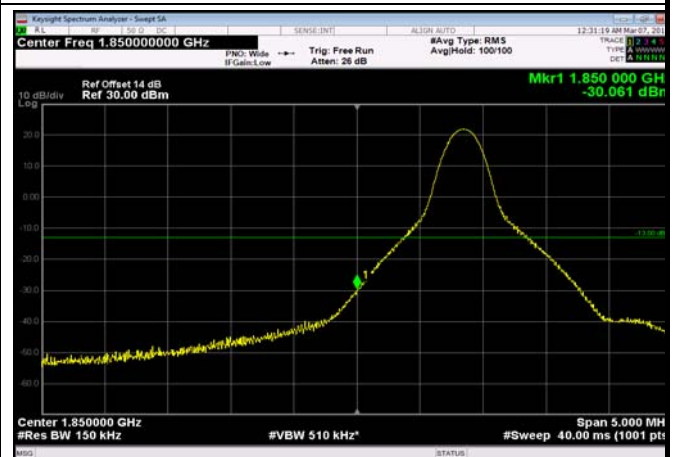

LowRange_FDD25_10MHz_1855_fullRB
_Low_QPSK

LowRange_FDD25_10MHz_1855_fullRB
_Low_Q16

LowRange_FDD25_15MHz_1857.5_OneRB
_low_QPSK

LowRange_FDD25_15MHz_1857.5_OneRB
_low_Q16

LowRange_FDD25_15MHz_1857.5_fullRB
_Low_QPSK