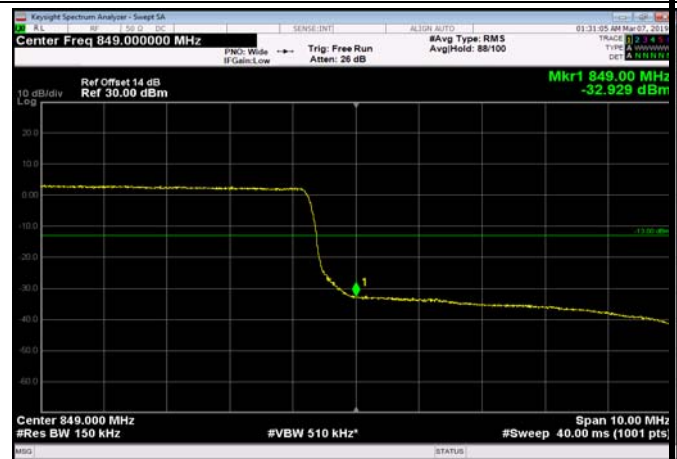

HighRange_FDD26_15MHz_841.5_OneRB
_high_QPSK

HighRange_FDD26_15MHz_841.5_OneRB
_high_Q16

HighRange_FDD26_15MHz_841.5_fullRB
_High_QPSK

HighRange_FDD26_15MHz_841.5_fullRB
_High_Q16

TDD41_5M Low oneRB QPSK

TDD41_5M Low oneRB 16Q