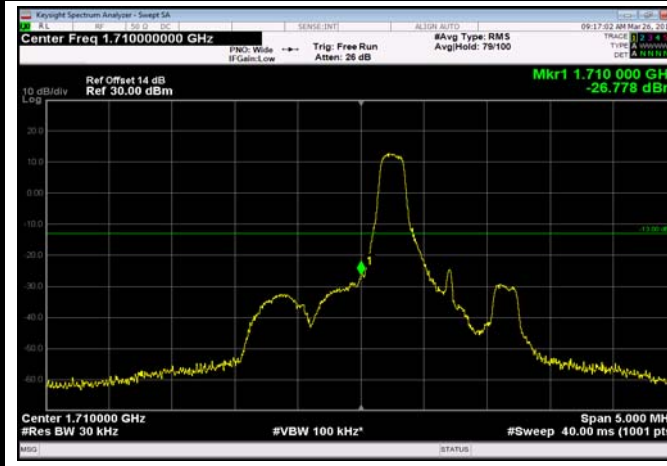

TDD41_20M Low FullRB QPSK

TDD41_20M Low FullRB 16Q

TDD41_20M High oneRB QPSK

TDD41_20M High oneRB 16Q

TDD41_20M High FullRB QPSK

TDD41_20M High FullRB 16Q

LowRange_FDD66_1.4MHz_1710.7_OneRB
_low_QPSK 238

LowRange_FDD66_1.4MHz_1710.7_OneRB
_low_Q16