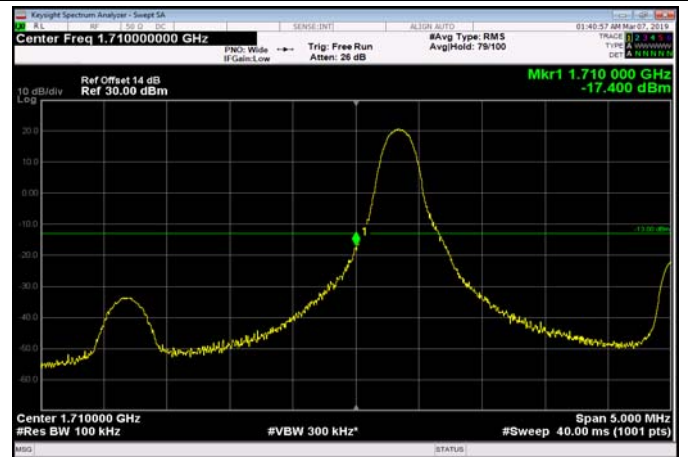

LowRange_FDD66_3MHz_1711.5_OneRB
_low_QPSK 239

LowRange_FDD66_3MHz_1711.5_OneRB
_low_Q16

LowRange_FDD66_5MHz_1712.5_OneRB
_low_QPSK 240

LowRange_FDD66_5MHz_1712.5_OneRB
_low_Q16

LowRange_FDD66_5MHz_1712.5_fullIRB
_Low_QPSK 241