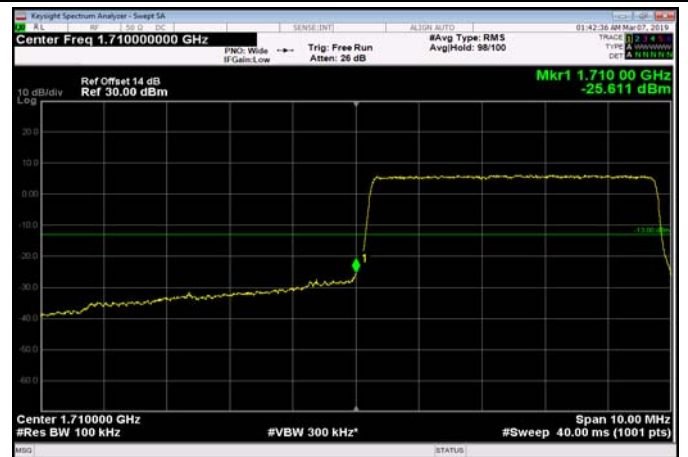

LowRange_FDD66_10MHz_1715_OneRB
_low_Q16

LowRange_FDD66_5MHz_1712.5_fullIRB
_Low_Q16