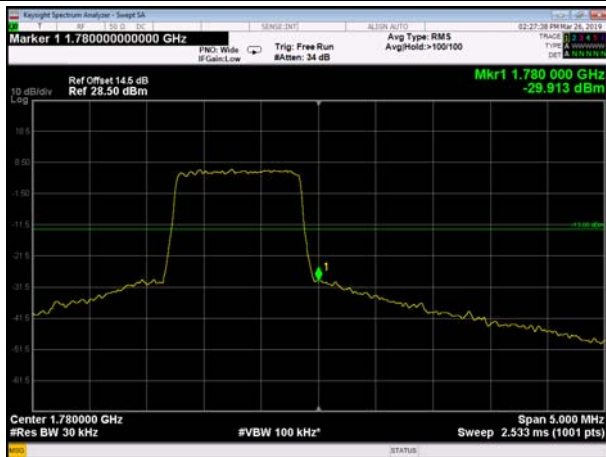

HighRange_FDD66_3MHz_1778.5_OneRB
_high_QPSK

HighRange_FDD66_1.4MHz_2179.3
_fullRB_High_QPSK 250 251