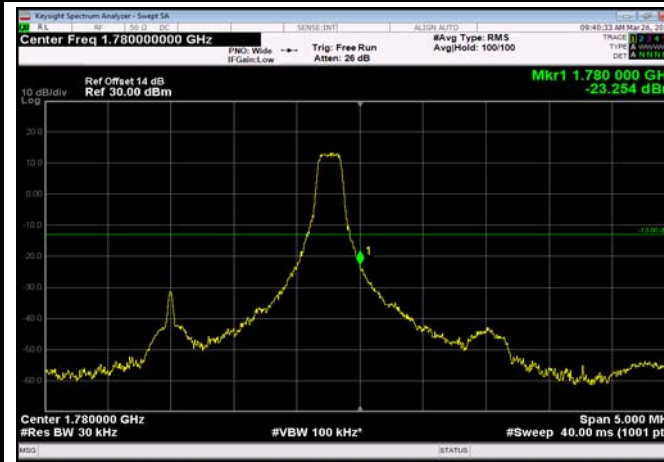

HighRange_FDD66_3MHz_1778.5_OneRB
_high_QPSK