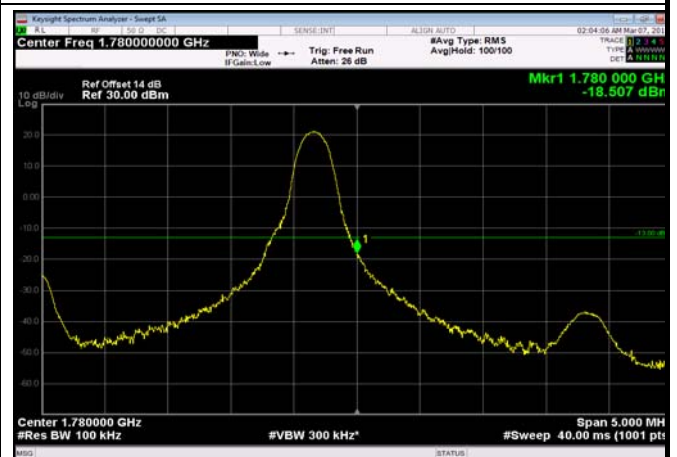

HighRange_FDD66_5MHz_1777.5_fullRB
_High_Q16

HighRange_FDD66_5MHz_1777.5_OneRB
_high_Q16