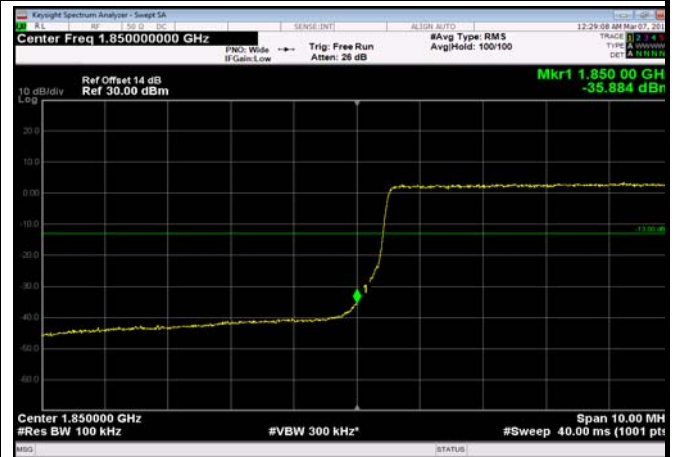

LowRange_FDD25_15MHz_1857.5_OneRB
_low_Q16

LowRange_FDD25_10MHz_1855_fullRB
_Low_Q16