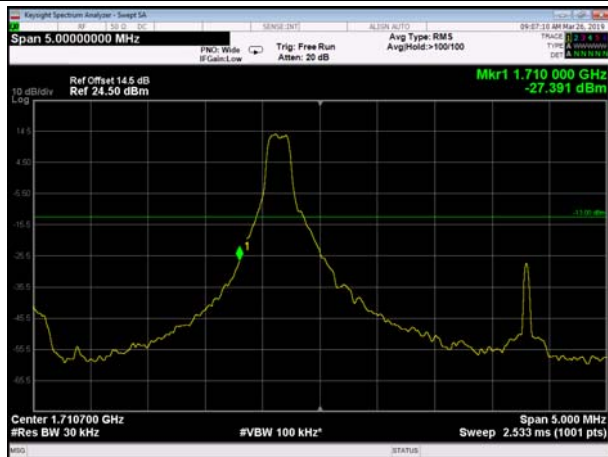

LowRange_FDD66_5MHz_1712.5_fullIRB
_Low_QPSK 241

LowRange_FDD66_5MHz_1712.5_OneRB
_low_QPSK 240