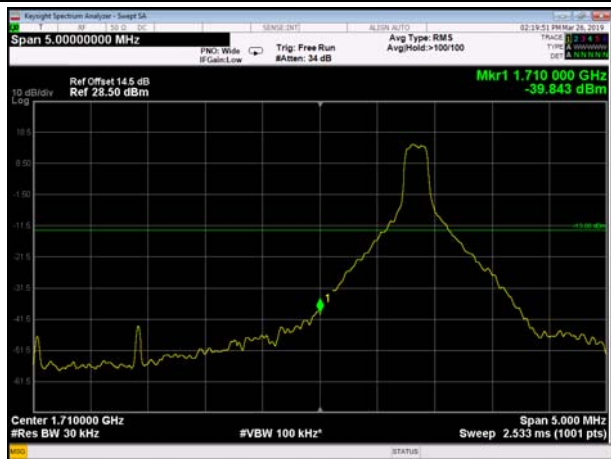

LowRange_FDD66_15MHz_1717.5_OneRB
_low_QPSK 244