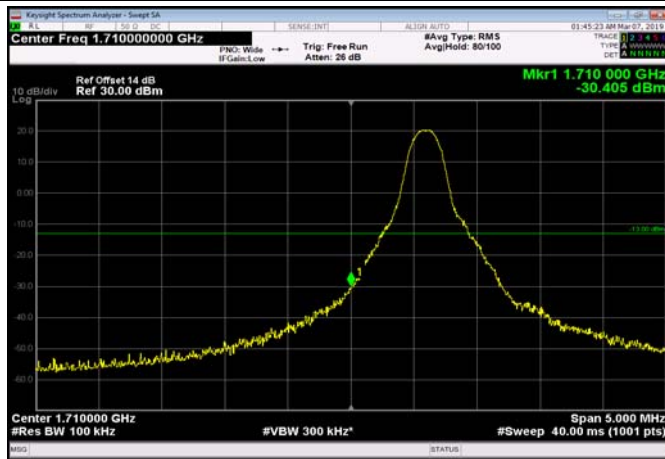

LowRange_FDD66_5MHz_1712.5_fullIRB
_Low_Q16

LowRange_FDD66_10MHz_1715_OneRB
_low_QPSK 242

LowRange_FDD66_10MHz_1715_OneRB
_low_Q16

LowRange_FDD66_10MHz_1715_fullRB
_Low_QPSK 243

LowRange_FDD66_10MHz_1715_fullRB
_Low_Q16