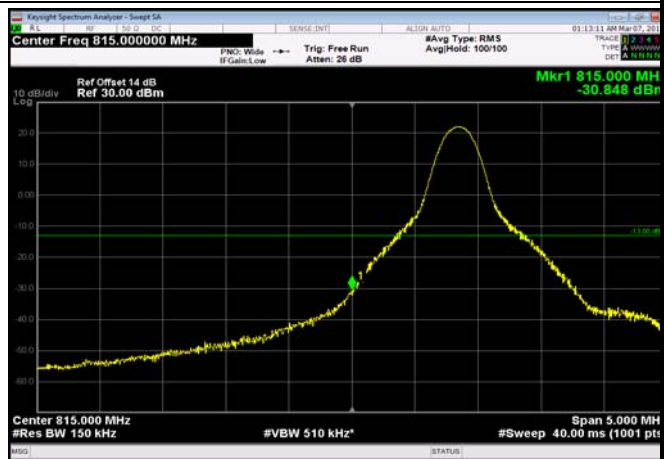

LowRange_FDD26_10MHz_820_fullRB
_Low_QPSK

LowRange_FDD26_10MHz_820_fullRB
_Low_Q16

LowRange_FDD26_15MHz_822.5_OneRB
_low_QPSK

LowRange_FDD26_15MHz_822.5_OneRB
_low_Q16

LowRange_FDD26_15MHz_822.5_fullRB
_Low_QPSK