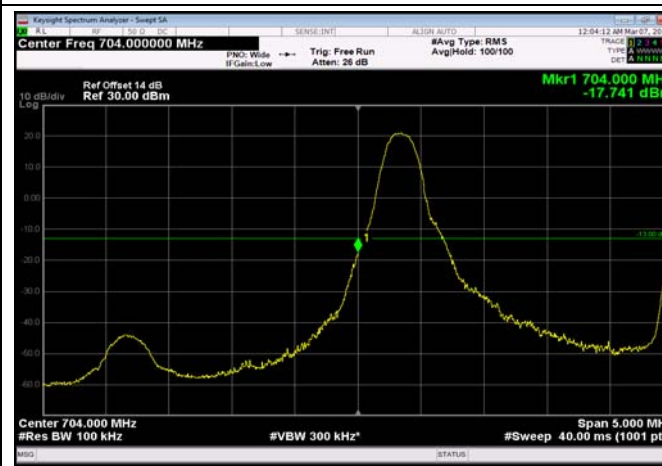

HighRange_FDD12_10MHz_711_OneRB
_high_QPSK

HighRange_FDD12_10MHz_711_OneRB
_high_Q16

HighRange_FDD12_10MHz_711_fullRB
_High_QPSK

HighRange_FDD12_10MHz_711_fullRB
_High_Q16

LowRange_FDD17_5MHz_706.5_OneRB
_low_QPSK