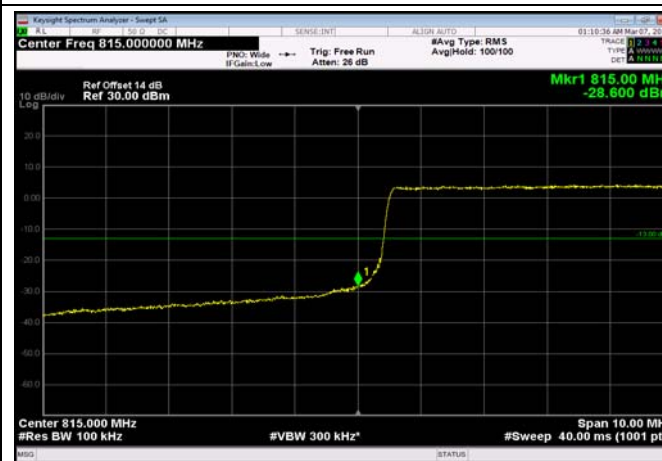

LowRange_FDD26_10MHz_820_fullRB
_Low_QPSK