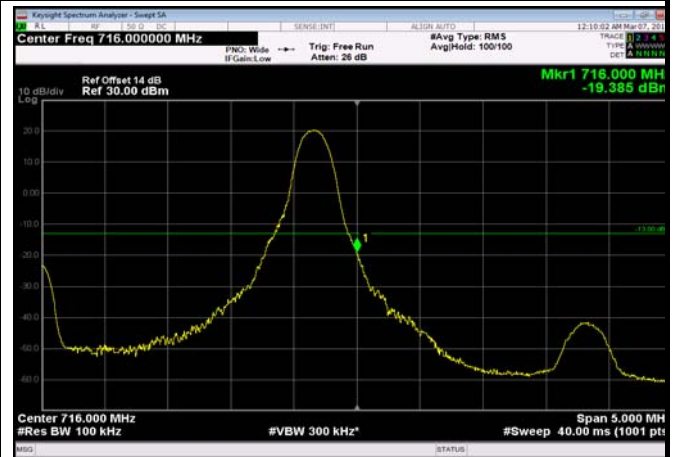

LowRange_ FDD17_10MHz_709_fullRB
_Low_QPSK

LowRange_ FDD17_10MHz_709_fullRB
_Low_Q16

HighRange_FDD17_5MHz_713.5_OneRB
_high_QPSK

HighRange_FDD17_5MHz_713.5_OneRB
_high_Q16

HighRange_FDD17_5MHz_713.5_fullRB
_High_QPSK