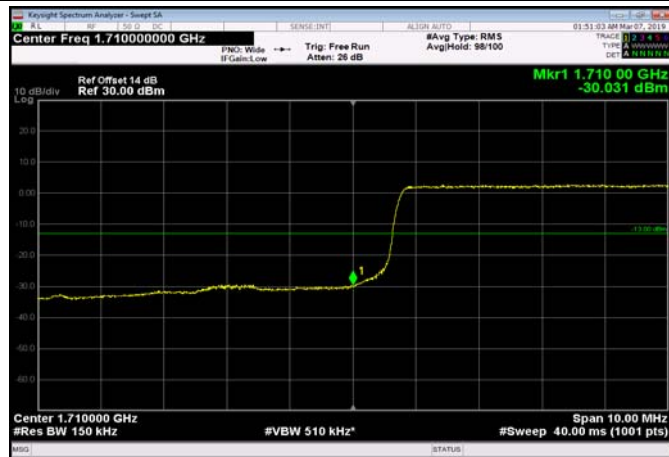

LowRange_FDD66_15MHz_1717.5_OneRB
_low_QPSK 244

LowRange_FDD66_15MHz_1717.5_OneRB
_low_Q16

LowRange_FDD66_15MHz_1717.5_fullRB
_Low_QPSK 245

LowRange_FDD66_15MHz_1717.5_fullRB
_Low_Q16

LowRange_FDD66_20MHz_1720_OneRB
_low_QPSK 246