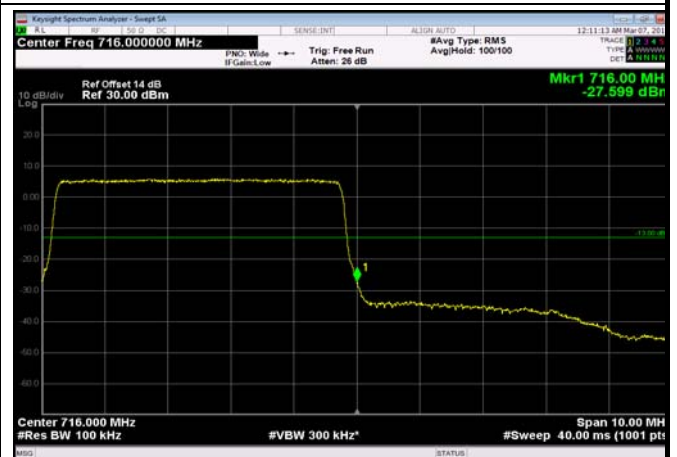

HighRange_FDD17_10MHz_711_OneRB
_high_Q16

HighRange_FDD17_5MHz_713.5_fullRB
_High_Q16