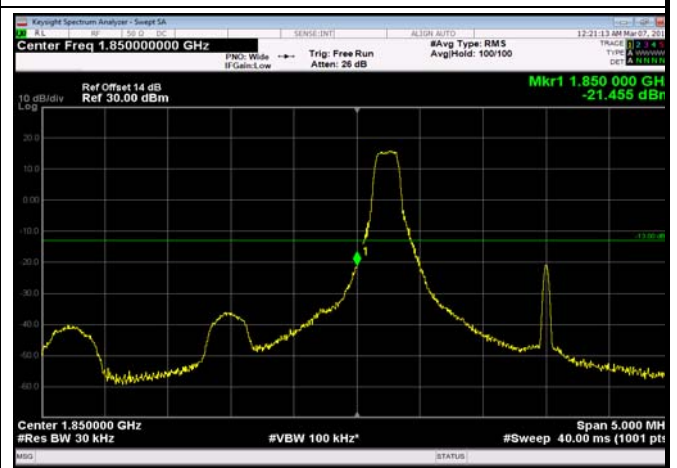

LowRange_FDD25_1.4MHz_1850.7_fullRB
_Low_QPSK

LowRange_FDD25_1.4MHz_1850.7_fullRB
_Low_Q16

LowRange_FDD25_3MHz_1851.5_OneRB
_low_QPSK

LowRange_FDD25_3MHz_1851.5_OneRB
_low_Q16

LowRange_FDD25_5MHz_1852.5_OneRB
_low_QPSK