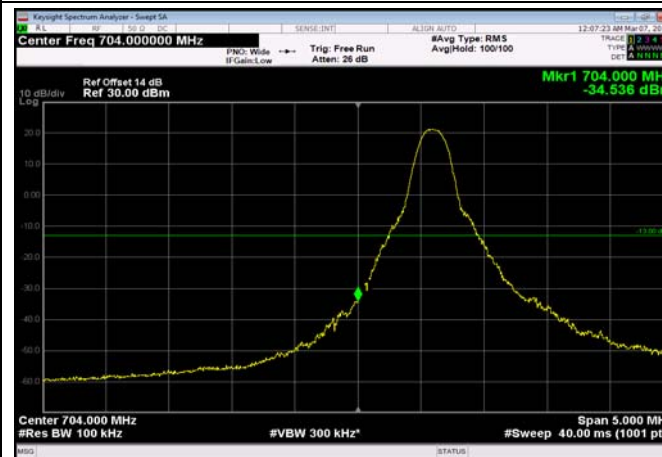

LowRange_FDD17_5MHz_706.5_OneRB
_low_Q16

LowRange_ FDD17_5MHz_706.5_fullRB
_Low_QPSK

LowRange_ FDD17_5MHz_706.5_fullRB
_Low_Q16

LowRange_ FDD17_10MHz_709_OneRB
_low_QPSK

LowRange_ FDD17_10MHz_709_OneRB
_low_Q16