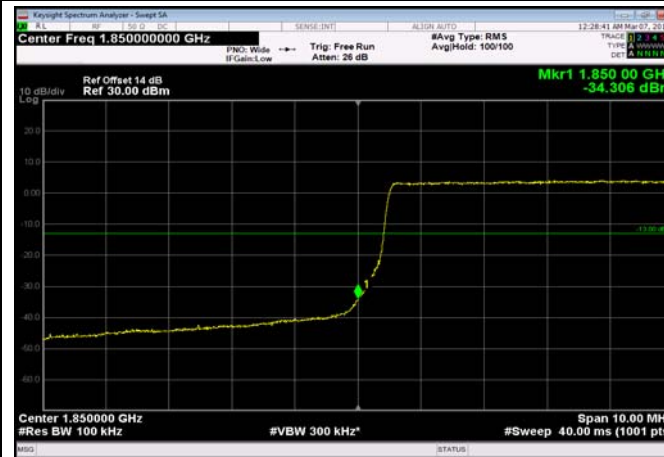

LowRange_FDD25_15MHz_1857.5_OneRB
_low_QPSK

LowRange_FDD25_10MHz_1855_fullRB
_Low_QPSK