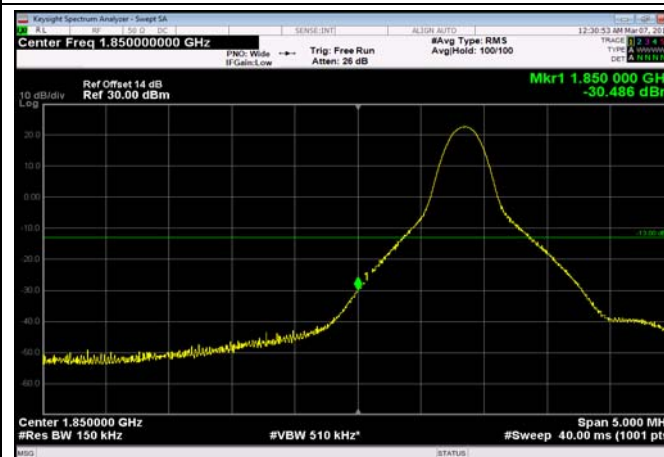

LowRange_FDD25_15MHz_1857.5_fullRB
_Low_QPSK

LowRange_FDD25_15MHz_1857.5_OneRB
_low_QPSK