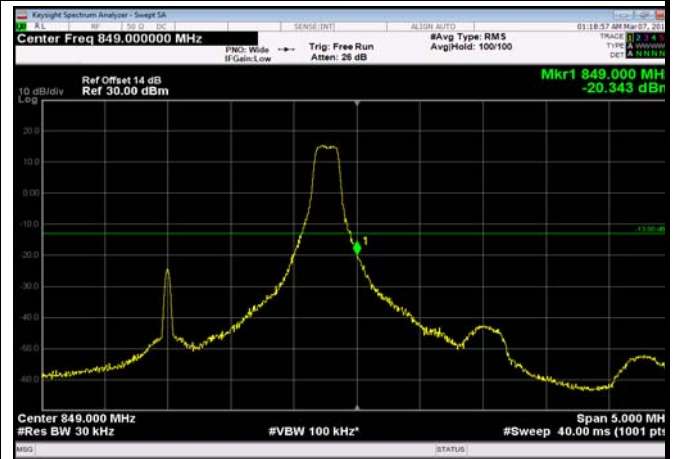

LowRange_FDD26_15MHz_822.5_fullRB
_Low_Q16

HighRange_FDD26_1.4MHz_848.3_OneRB
_high_QPSK

HighRange_FDD26_1.4MHz_848.3_OneRB
_high_Q16

HighRange_FDD26_3MHz_847.5_OneRB
_high_QPSK

HighRange_FDD26_3MHz_847.5_OneRB
_high_Q16