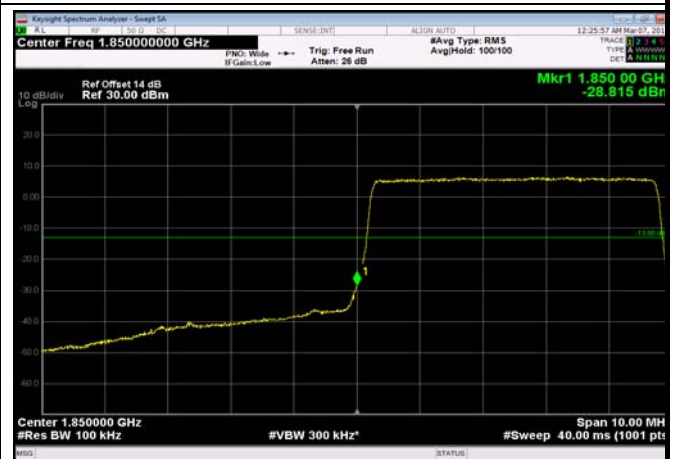

LowRange_FDD25_10MHz_1855_OneRB
_low_Q16

LowRange_FDD25_5MHz_1852.5_fullRB
_Low_Q16