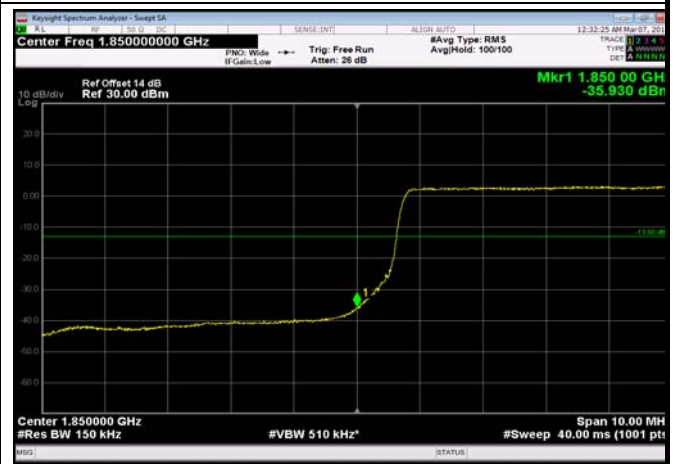

LowRange_FDD25_20MHz_1860_OneRB
_low_Q16

LowRange_FDD25_15MHz_1857.5_fullRB
_Low_Q16