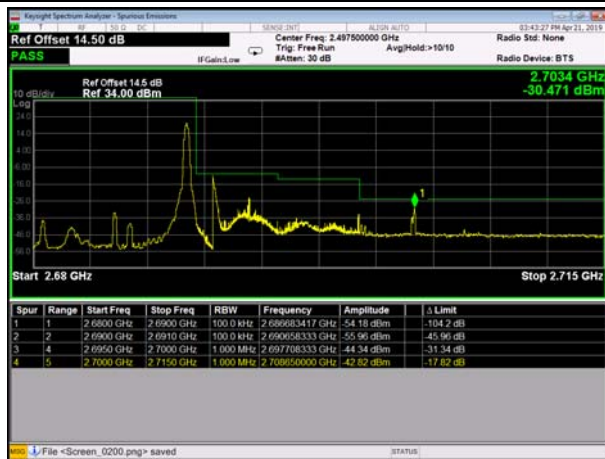

TDD41_10M High FullRB QPSK

TDD41_10M High oneRB QPSK