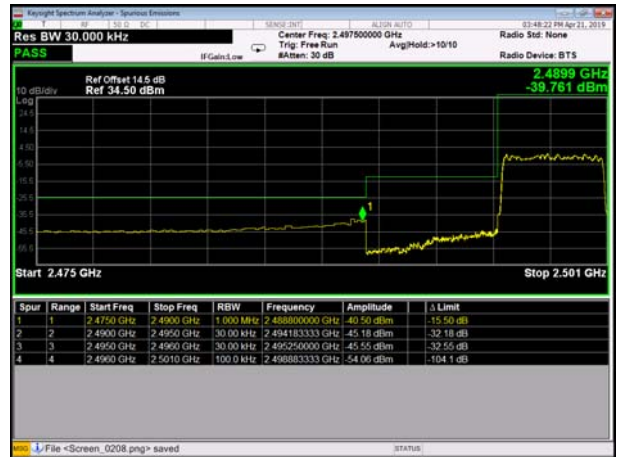

TDD41_5M High oneRB 16Q

TDD41_5M Low FullRB 16Q