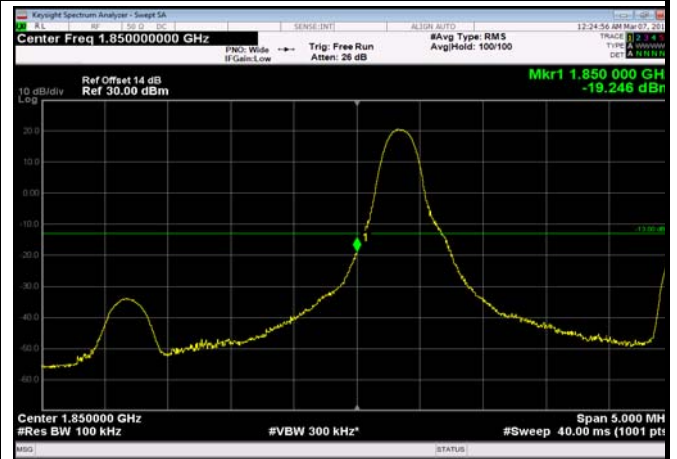

LowRange_FDD25_5MHz_1852.5_fullRB
_Low_Q16

LowRange_FDD25_5MHz_1852.5_OneRB
_low_Q16