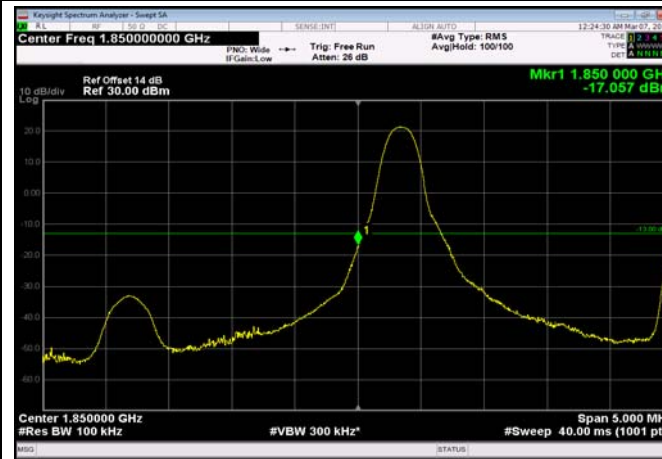

LowRange_FDD25_1.4MHz_1850.7_fullRB
_Low_QPSK

LowRange_FDD25_1.4MHz_1850.7_fullRB
_Low_Q16

LowRange_FDD25_3MHz_1851.5_OneRB
_low_QPSK

LowRange_FDD25_3MHz_1851.5_OneRB
_low_Q16

LowRange_FDD25_5MHz_1852.5_OneRB
_low_QPSK