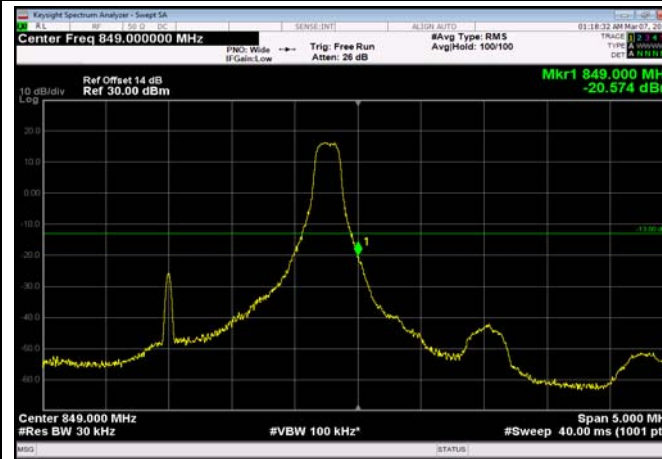

LowRange_FDD26_15MHz_822.5_fullRB
_Low_Q16

HighRange_FDD26_1.4MHz_848.3_OneRB
_high_QPSK

HighRange_FDD26_1.4MHz_848.3_OneRB
_high_Q16

HighRange_FDD26_3MHz_847.5_OneRB
_high_QPSK

HighRange_FDD26_3MHz_847.5_OneRB
_high_Q16