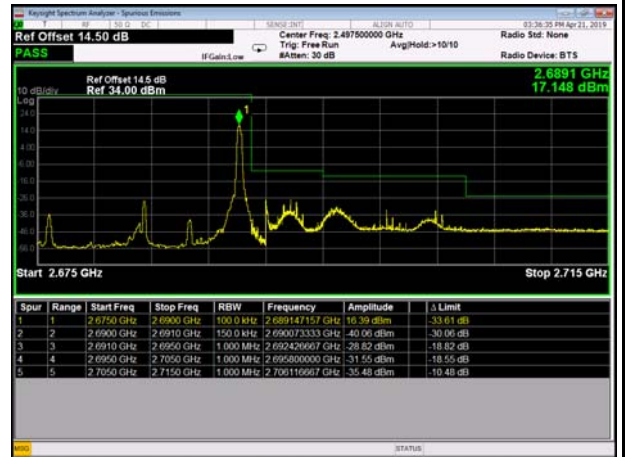

TDD41_15M Low FullRB QPSK

TDD41_15M Low FullRB 16Q

TDD41_15M High oneRB QPSK

TDD41_15M High oneRB 16Q

TDD41_15M High FullRB QPSK

TDD41_15M High FullRB 16Q

TDD41_20M Low oneRB QPSK

TDD41_20M Low oneRB 16Q