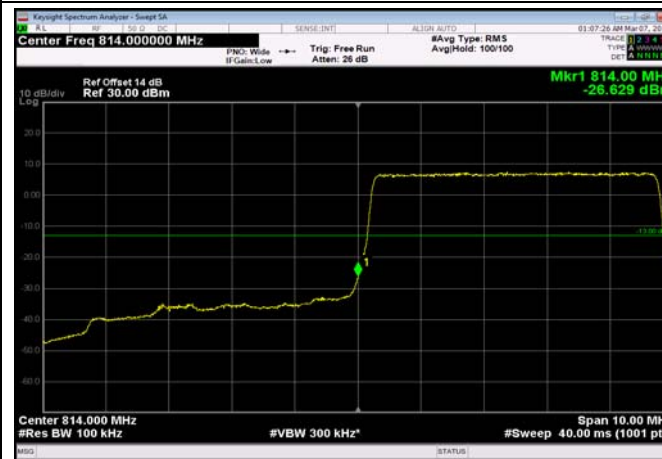

LowRange_FDD26_10MHz_820_OneRB
_low_QPSK

LowRange_FDD26_5MHz_816.5_fullRB
_Low_QPSK