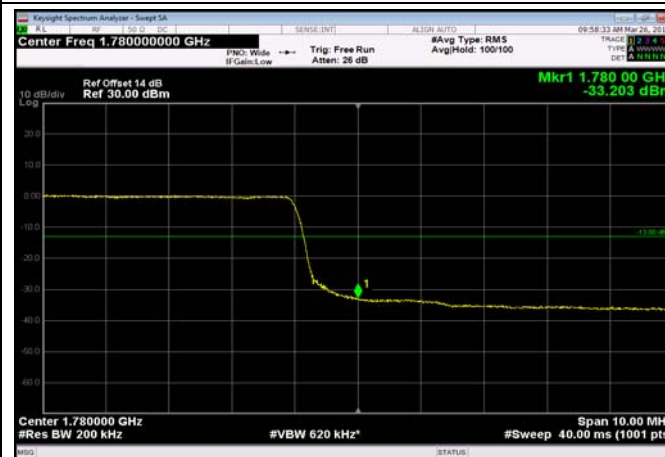

HighRange_ FDD66_20MHz_1770_fullRB
_High_QPSK