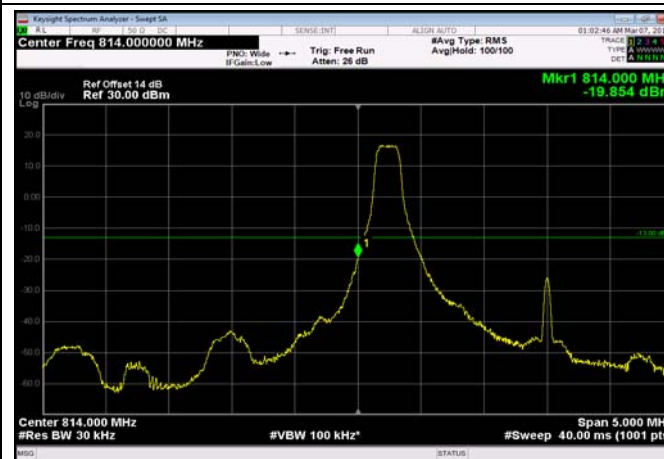

LowRange_FDD26_5MHz_816.5_OneRB
_low_QPSK

LowRange_FDD26_3MHz_815.5_OneRB
_low_QPSK