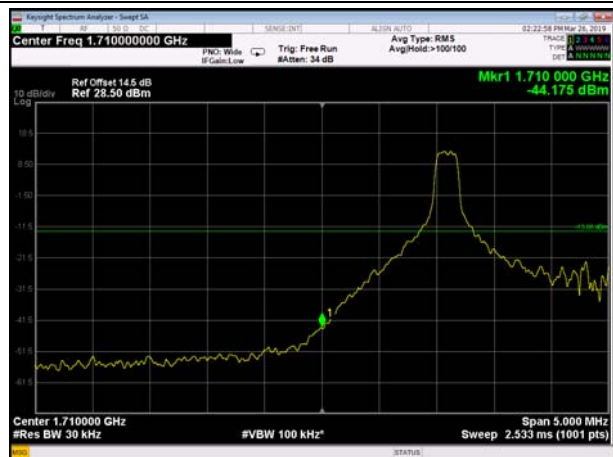

LowRange_FDD66_15MHz_1717.5_OneRB
_low_QPSK 244

LowRange_FDD66_15MHz_1717.5_OneRB
_low_Q16

LowRange_FDD66_15MHz_1717.5_fullRB
_Low_QPSK 245

LowRange_FDD66_15MHz_1717.5_fullRB
_Low_Q16

LowRange_FDD66_20MHz_1720_OneRB
_low_QPSK 246