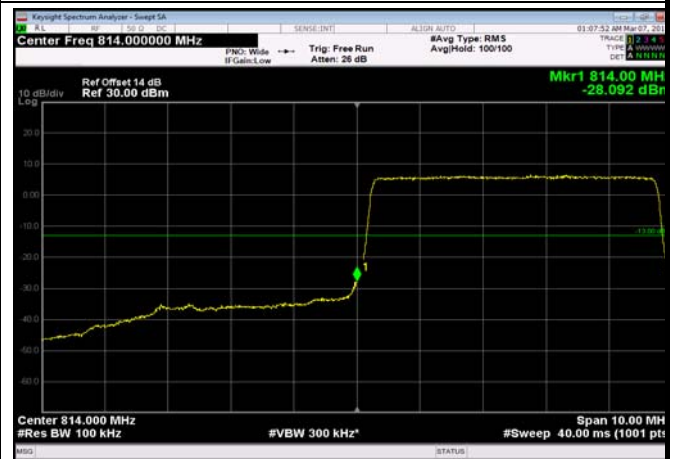

LowRange_FDD26_5MHz_816.5_OneRB
_low_Q16

LowRange_FDD26_5MHz_816.5_fullRB
_Low_QPSK

LowRange_FDD26_5MHz_816.5_fullRB
_Low_Q16

LowRange_FDD26_10MHz_820_OneRB
_low_QPSK

LowRange_FDD26_10MHz_820_OneRB
_low_Q16