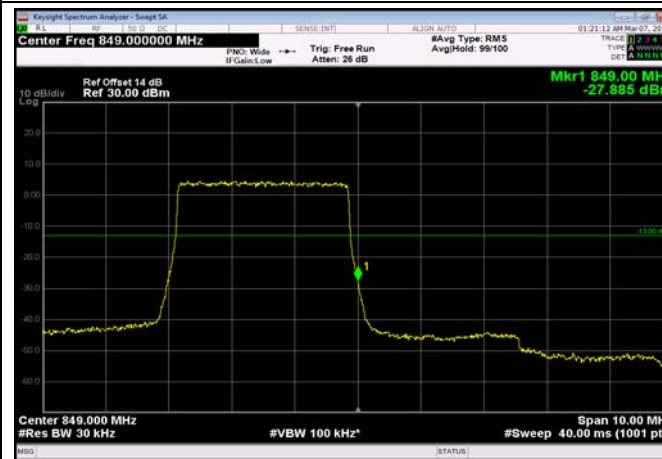

HighRange_FDD26_5MHz_846.5_OneRB
_high_QPSK

HighRange_FDD26_3MHz_847.5_fullRB
_High_QPSK