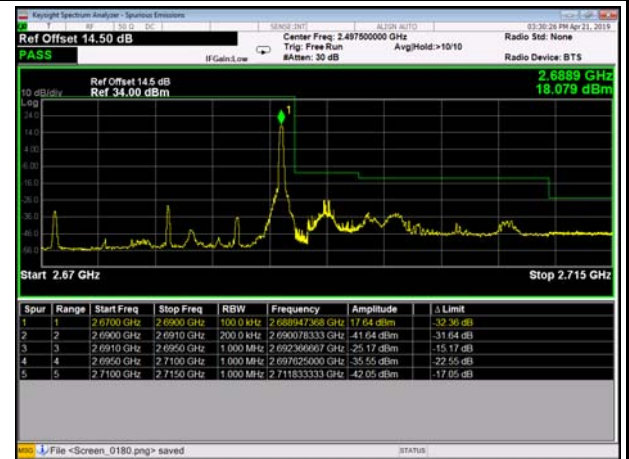

TDD41_20M Low FullRB QPSK

TDD41_20M Low FullRB 16Q

TDD41_20M High oneRB QPSK

TDD41_20M High oneRB 16Q

TDD41_20M High FullRB QPSK

TDD41_20M High FullRB 16Q

LowRange_FDD66_1.4MHz_1710.7_OneRB
_low_QPSK 238

LowRange_FDD66_1.4MHz_1710.7_OneRB
_low_Q16