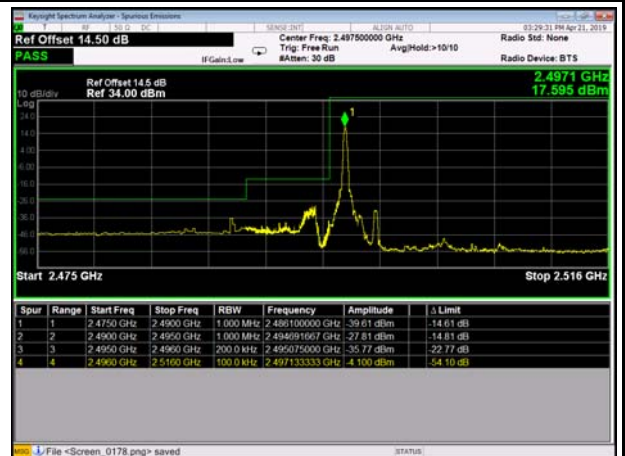

TDD41_15M Low FullRB QPSK

TDD41_15M Low FullRB 16Q

TDD41_15M High oneRB QPSK

TDD41_15M High oneRB 16Q

TDD41_15M High FullRB QPSK

TDD41_15M High FullRB 16Q

TDD41_20M Low oneRB QPSK

TDD41_20M Low oneRB 16Q