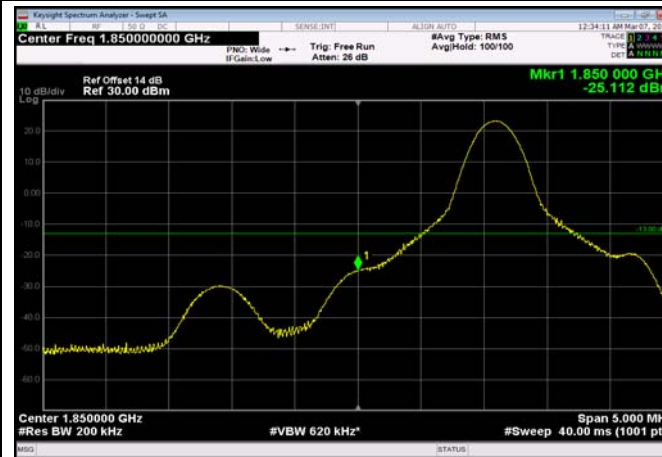

LowRange_FDD25_20MHz_1860_fullRB
_Low_QPSK

LowRange_FDD25_20MHz_1860_OneRB
_low_QPSK