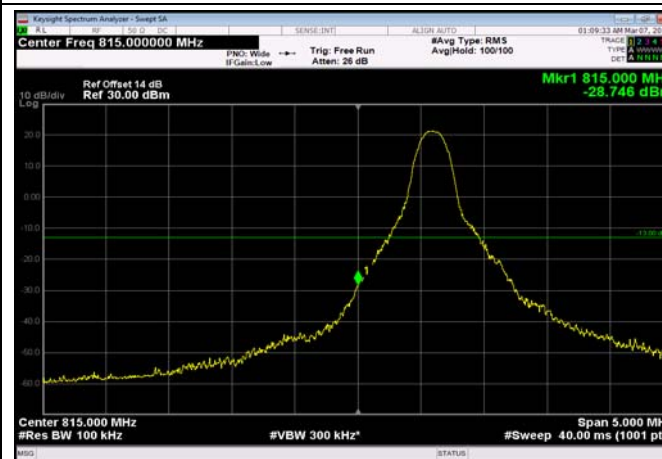

LowRange_FDD26_5MHz_816.5_OneRB
_low_Q16

LowRange_FDD26_5MHz_816.5_fullRB
_Low_QPSK

LowRange_FDD26_5MHz_816.5_fullRB
_Low_Q16

LowRange_FDD26_10MHz_820_OneRB
_low_QPSK

LowRange_FDD26_10MHz_820_OneRB
_low_Q16