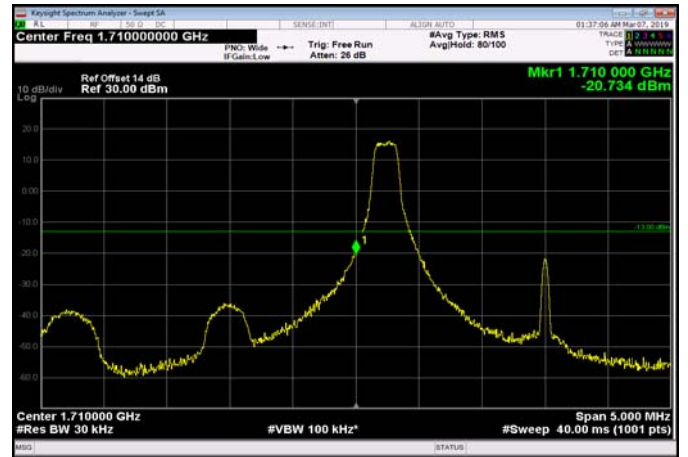

LowRange_FDD66_5MHz_1712.5_OneRB
_low_Q16

LowRange_FDD66_3MHz_1711.5_OneRB
_low_Q16