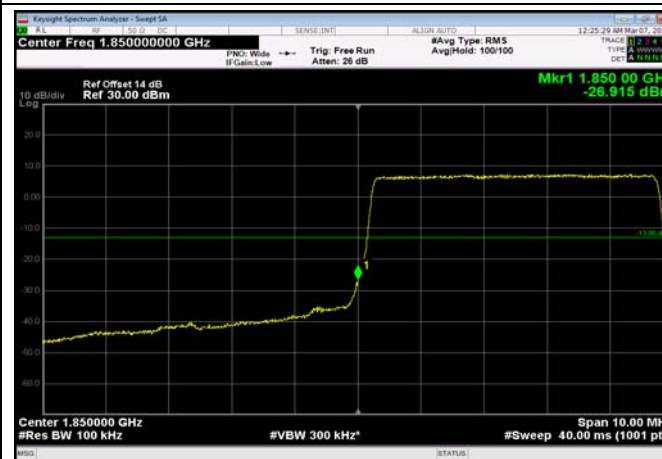

LowRange_FDD25_1.4MHz_1850.7_fullRB
_Low_QPSK

LowRange_FDD25_1.4MHz_1850.7_fullRB
_Low_Q16

LowRange_FDD25_3MHz_1851.5_OneRB
_low_QPSK

LowRange_FDD25_3MHz_1851.5_OneRB
_low_Q16

LowRange_FDD25_5MHz_1852.5_OneRB
_low_QPSK

LowRange_FDD25_5MHz_1852.5_OneRB
_low_Q16

LowRange_FDD25_5MHz_1852.5_fullRB
_Low_QPSK

LowRange_FDD25_5MHz_1852.5_fullRB
_Low_Q16

LowRange_FDD25_10MHz_1855_OneRB
_low_QPSK

LowRange_FDD25_10MHz_1855_OneRB
_low_Q16