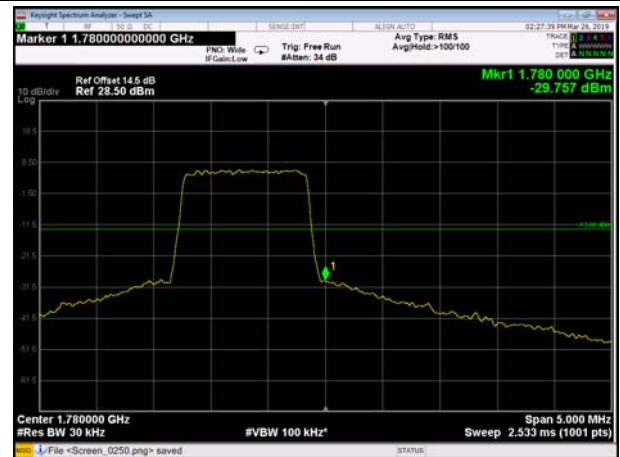

HighRange_FDD66_3MHz_1778.5_OneRB
_high_Q16

HighRange_FDD66_1.4MHz_2179.3
_fullRB_High_Q16