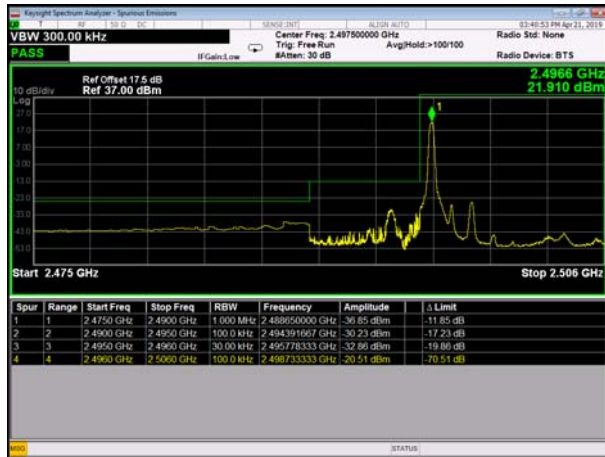

TDD41_5M Low FullRB QPSK

TDD41_5M Low FullRB 16Q

TDD41_5M High oneRB QPSK

TDD41_5M High oneRB 16Q

TDD41_5M High FullRB QPSK

TDD41_5M High FullRB 16Q

TDD41_10M Low oneRB QPSK

TDD41_10M Low oneRB 16Q