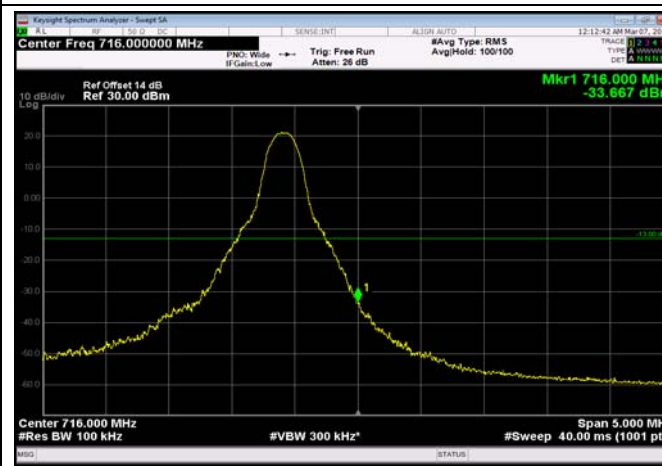

HighRange_FDD17_10MHz_711_OneRB
_high_QPSK