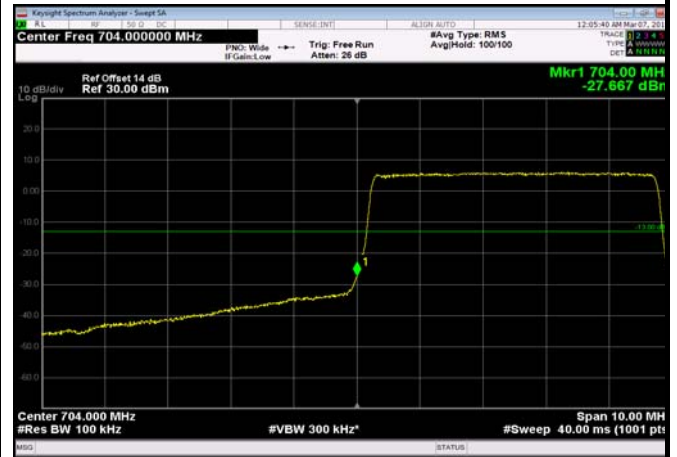

LowRange_FDD17_5MHz_706.5_OneRB
_low_Q16

LowRange_ FDD17_5MHz_706.5_fullRB
_Low_QPSK

LowRange_ FDD17_5MHz_706.5_fullRB
_Low_Q16

LowRange_ FDD17_10MHz_709_OneRB
_low_QPSK

LowRange_ FDD17_10MHz_709_OneRB
_low_Q16

LowRange_ FDD17_10MHz_709_fullRB
_Low_QPSK

LowRange_ FDD17_10MHz_709_fullRB
_Low_Q16

HighRange_FDD17_5MHz_713.5_OneRB
_high_QPSK

HighRange_FDD17_5MHz_713.5_OneRB
_high_Q16

HighRange_FDD17_5MHz_713.5_fullRB
_High_QPSK