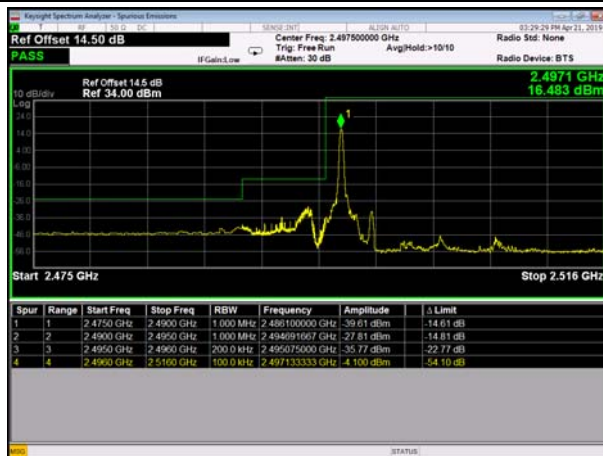

TDD41_15M Low FullRB QPSK

TDD41_15M Low FullRB 16Q

TDD41_15M High oneRB QPSK

TDD41_15M High oneRB 16Q

TDD41_15M High FullRB QPSK

TDD41_15M High FullRB 16Q

TDD41_20M Low oneRB QPSK

TDD41_20M Low oneRB 16Q