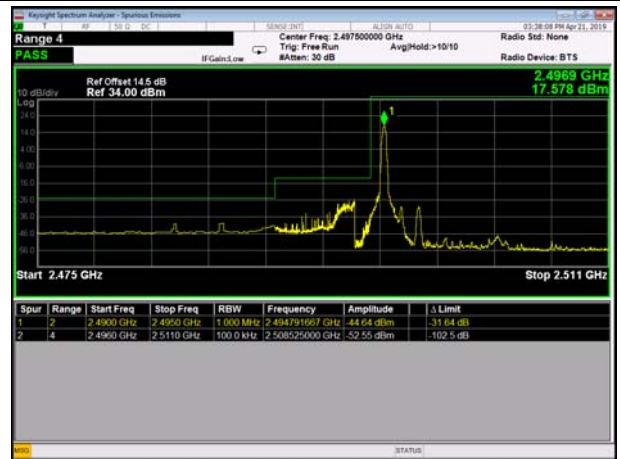

TDD41_10M Low FullRB QPSK

TDD41_10M Low FullRB 16Q

TDD41_10M High oneRB QPSK

TDD41_10M High oneRB 16Q

TDD41_10M High FullRB QPSK

TDD41_10M High FullRB 16Q

TDD41_15M Low oneRB QPSK

TDD41_15M Low oneRB 16Q