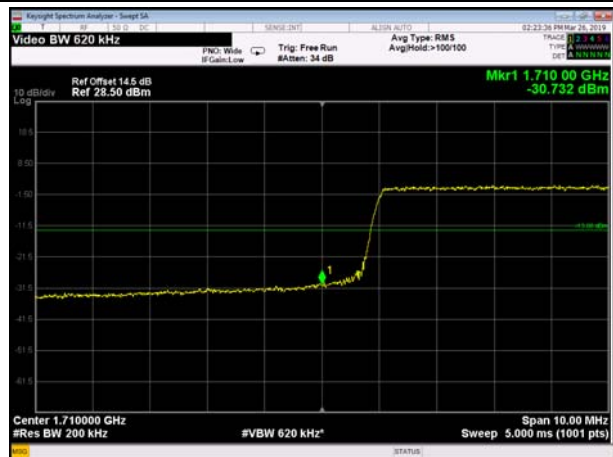

LowRange_FDD66_20MHz_1720_fullRB
_Low_QPSK 247