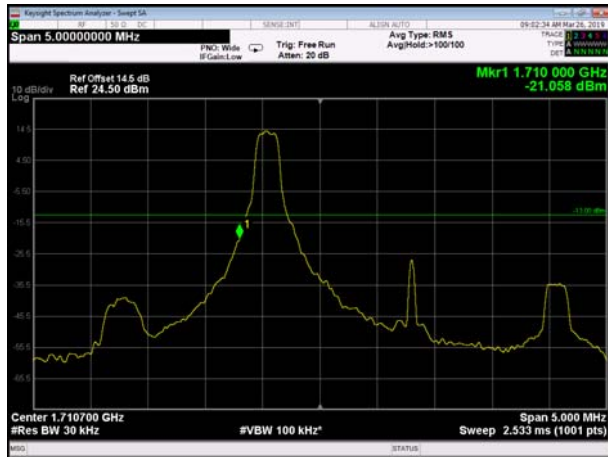

LowRange_FDD66_5MHz_1712.5_OneRB
_low_QPSK 240

LowRange_FDD66_3MHz_1711.5_OneRB
_low_QPSK 239