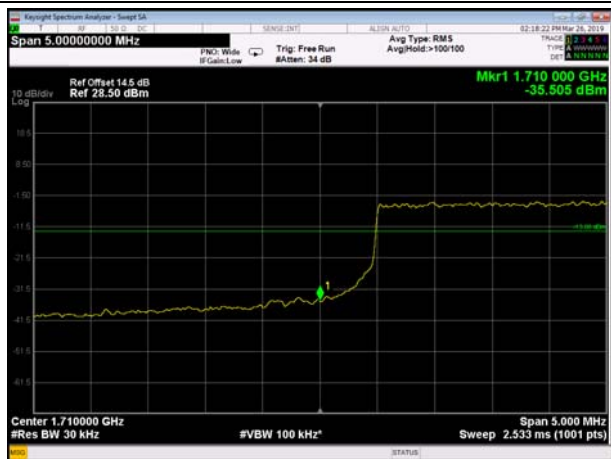

LowRange_FDD66_5MHz_1712.5_fullIRB
_Low_Q16

LowRange_FDD66_10MHz_1715_OneRB
_low_QPSK 242

LowRange_FDD66_10MHz_1715_OneRB
_low_Q16

LowRange_FDD66_10MHz_1715_fullRB
_Low_QPSK 243

LowRange_FDD66_10MHz_1715_fullRB
_Low_Q16