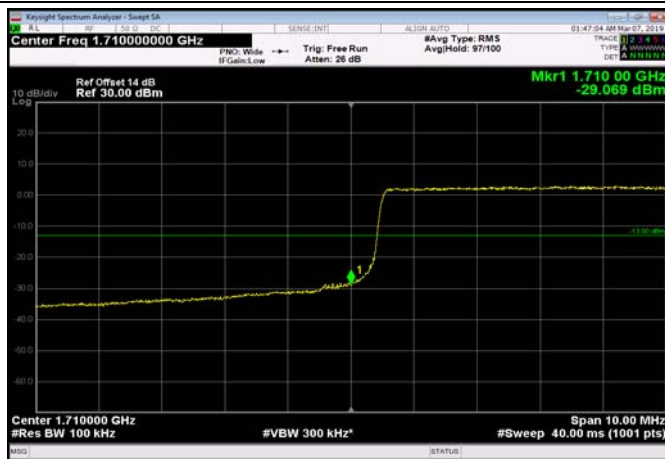

LowRange_FDD66_5MHz_1712.5_fullIRB
_Low_Q16

LowRange_FDD66_10MHz_1715_OneRB
_low_QPSK 242

LowRange_FDD66_10MHz_1715_OneRB
_low_Q16

LowRange_FDD66_10MHz_1715_fullRB
_Low_QPSK 243

LowRange_FDD66_10MHz_1715_fullRB
_Low_Q16