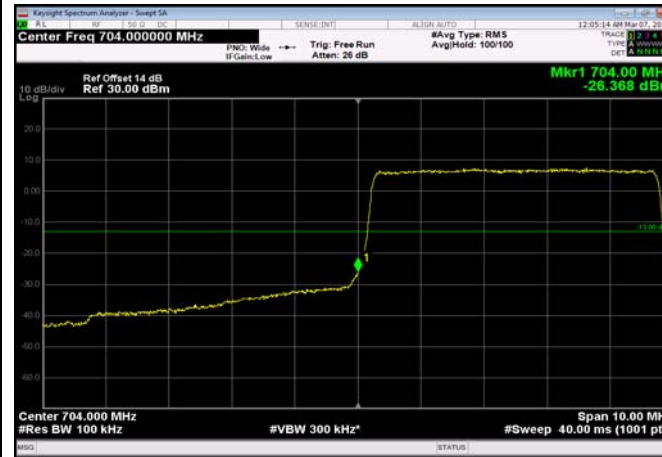

HighRange_FDD12_10MHz_711_OneRB
_high_QPSK

HighRange_FDD12_10MHz_711_OneRB
_high_Q16

HighRange_FDD12_10MHz_711_fullRB
_High_QPSK

HighRange_FDD12_10MHz_711_fullRB
_High_Q16

LowRange_FDD17_5MHz_706.5_OneRB
_low_QPSK

LowRange_FDD17_5MHz_706.5_OneRB
_low_Q16

LowRange_ FDD17_5MHz_706.5_fullRB
_Low_QPSK

LowRange_ FDD17_5MHz_706.5_fullRB
_Low_Q16

LowRange_ FDD17_10MHz_709_OneRB
_low_QPSK

LowRange_ FDD17_10MHz_709_OneRB
_low_Q16