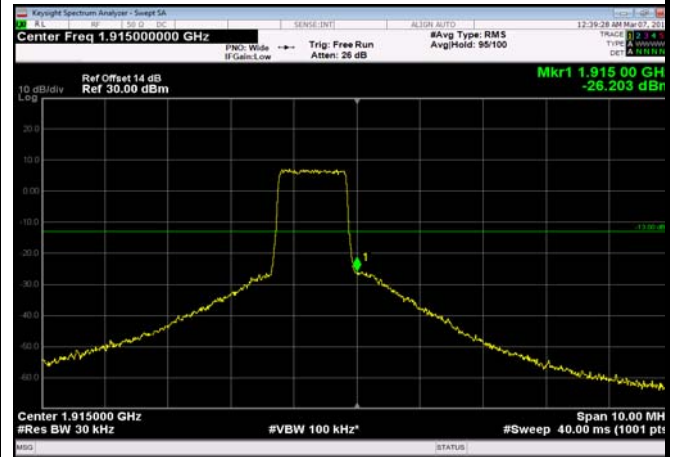

HighRange_FDD25_1.4MHz_1914.3_OneRB
_high_QPSK

HighRange_FDD25_1.4MHz_1914.3_OneRB
_high_Q16

HighRange_FDD25_1.4MHz_1914.3
_fullRB_High_QPSK

HighRange_FDD25_1.4MHz_1914.3
_fullRB_High_Q16

HighRange_FDD25_5MHz_1912.5_OneRB
_high_QPSK