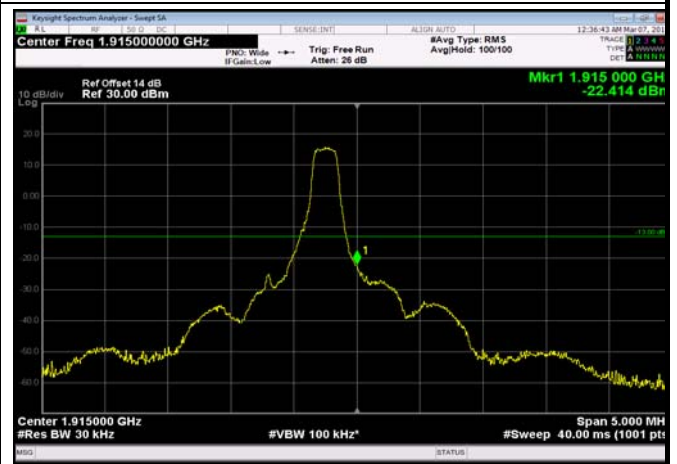

HighRange_FDD25_1.4MHz_1914.3
_fullRB_High_Q16

HighRange_FDD25_1.4MHz_1914.3_OneRB
_high_Q16