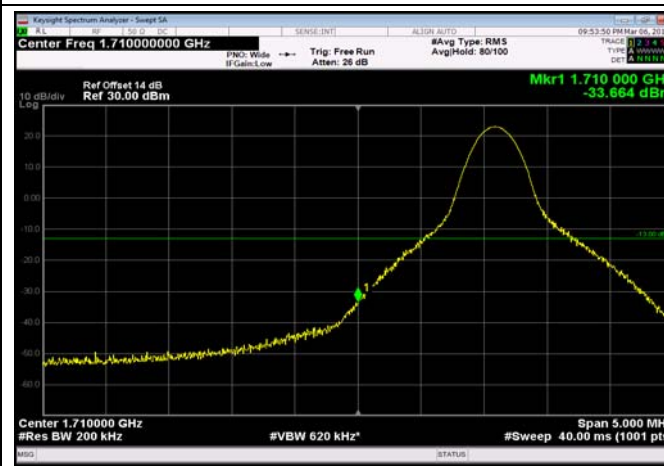

LowRange_FDD04_20MHz_1720_OneRB
_low_QPSK