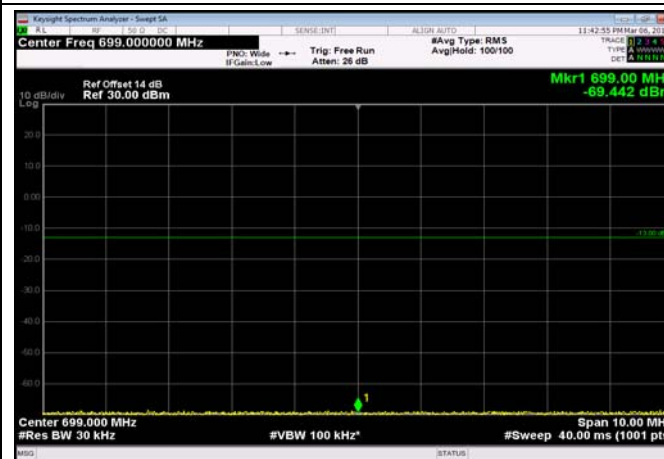

LowRange_FDD12_5MHz_701.5_OneRB
_low_QPSK

LowRange_FDD12_3MHz_700.5_fullRB
_Low_QPSK