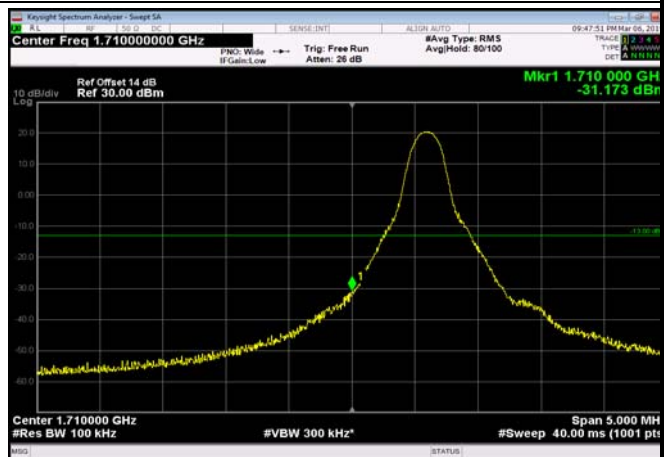

LowRange_FDD04_5MHz_1712.5_OneRB
_low_Q16

LowRange_FDD04_5MHz_1712.5_fullRB
_Low_QPSK

LowRange_FDD04_5MHz_1712.5_fullRB
_Low_Q16

LowRange_FDD04_10MHz_1715_OneRB
_low_QPSK

LowRange_FDD04_10MHz_1715_OneRB
_low_Q16