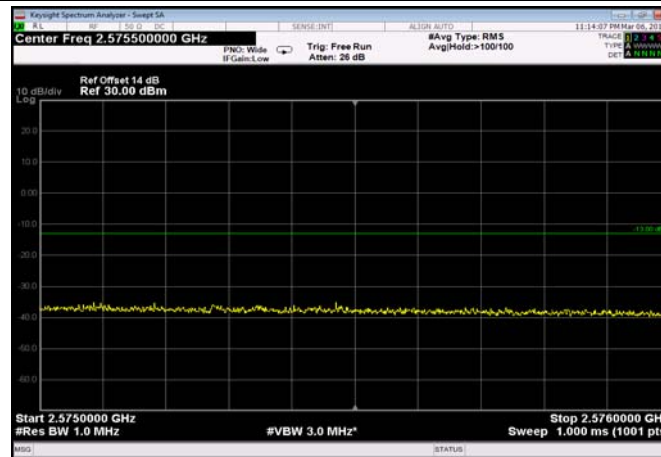

HighRange_FDD07_10MHz_2565_OneRB_high_QPSK

FDD07_5MHz_2567.5_QPSK_fullRB_ExtraBands_Range_2575~2576