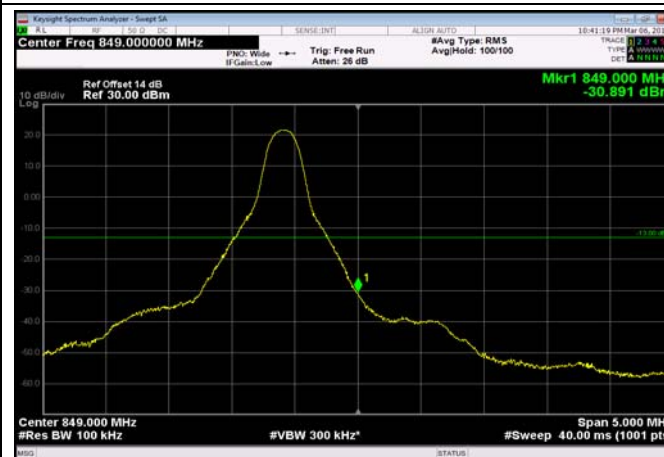

HighRange_FDD05_10MHz_844_fullRB
_High_QPSK

HighRange_FDD05_10MHz_844_OneRB
_high_QPSK