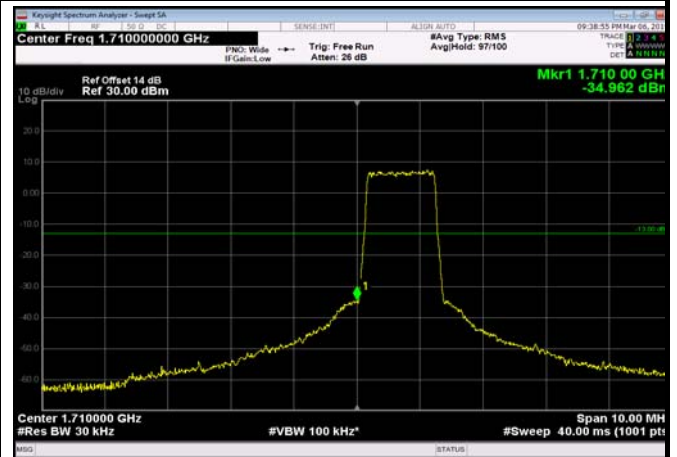

LowRange_FDD04_1.4MHz_1710.7_fullRB
_Low_QPSK

LowRange_FDD04_1.4MHz_1710.7_fullRB
_Low_Q16

LowRange_FDD04_3MHz_1711.5_OneRB
_low_QPSK

LowRange_FDD04_3MHz_1711.5_OneRB
_low_Q16

LowRange_FDD04_5MHz_1712.5_OneRB
_low_QPSK