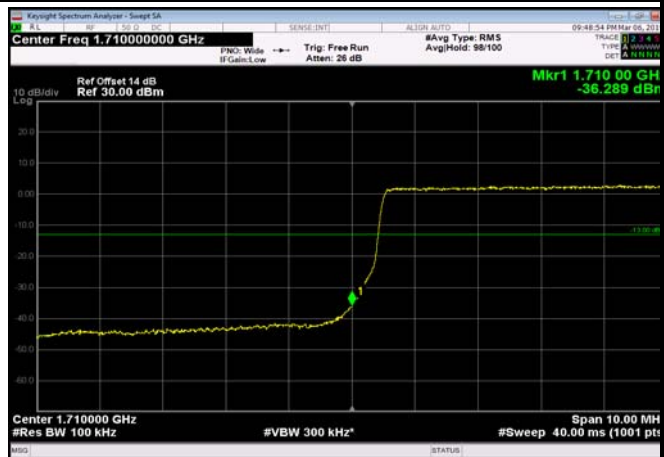

LowRange_FDD04_15MHz_1717.5_OneRB
_low_Q16

LowRange_FDD04_10MHz_1715_fullRB
_Low_Q16