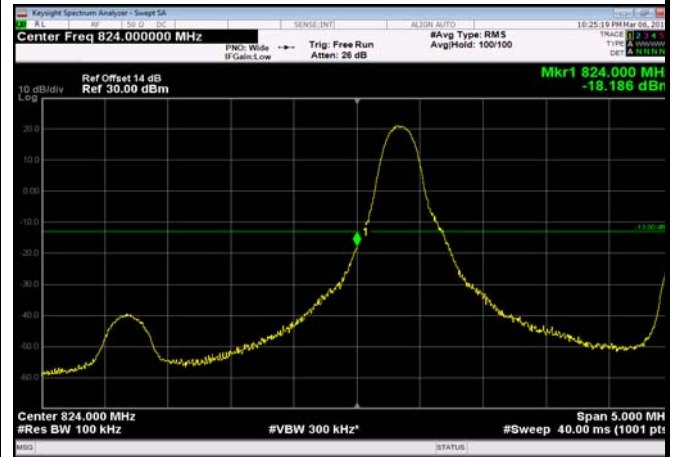

LowRange_FDD05_3MHz_825.5_OneRB
_low_QPSK

LowRange_FDD05_3MHz_825.5_OneRB
_low_Q16

LowRange_FDD05_5MHz_826.5_OneRB
_low_QPSK

LowRange_FDD05_5MHz_826.5_OneRB
_low_Q16

LowRange_FDD05_5MHz_826.5_fullRB
_Low_QPSK