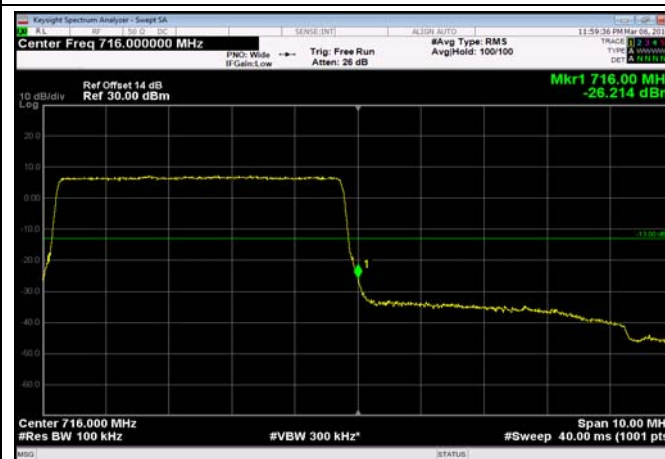

HighRange_FDD12_1.4MHz_715.3_OneRB
_high_QPSK

HighRange_FDD12_1.4MHz_715.3_OneRB
_high_Q16

HighRange_FDD12_5MHz_713.5_OneRB
_high_QPSK

HighRange_FDD12_5MHz_713.5_OneRB
_high_Q16

HighRange_FDD12_5MHz_713.5_fullRB
_High_QPSK