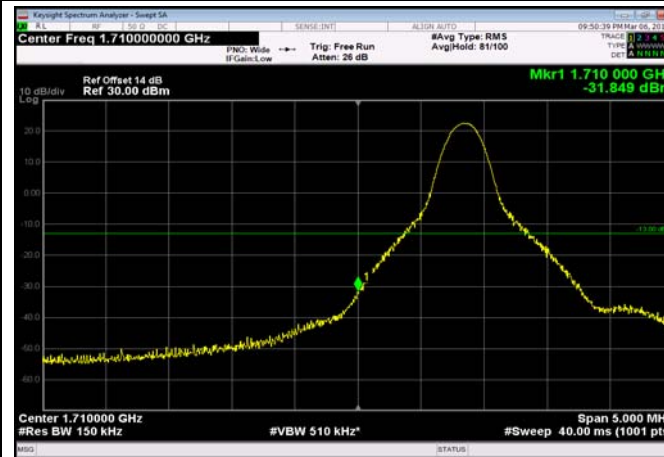

LowRange_FDD04_10MHz_1715_fullRB
_Low_QPSK

LowRange_FDD04_10MHz_1715_fullRB
_Low_Q16

LowRange_FDD04_15MHz_1717.5_OneRB
_low_QPSK

LowRange_FDD04_15MHz_1717.5_OneRB
_low_Q16

LowRange_FDD04_15MHz_1717.5_fullRB
_Low_QPSK