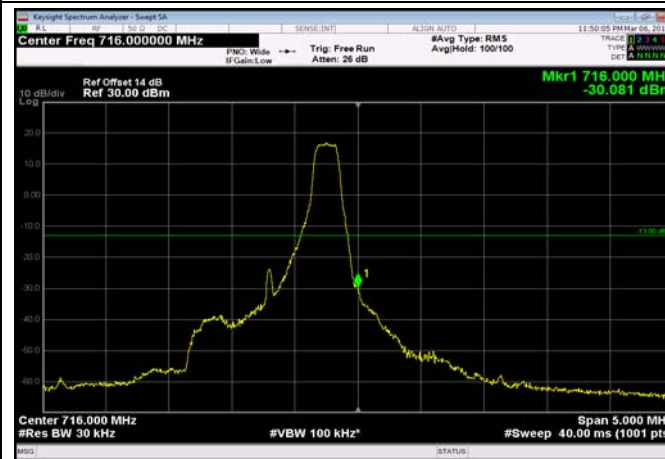

HighRange_FDD12_5MHz_713.5_OneRB
_high_QPSK

HighRange_FDD12_1.4MHz_715.3_OneRB
_high_QPSK