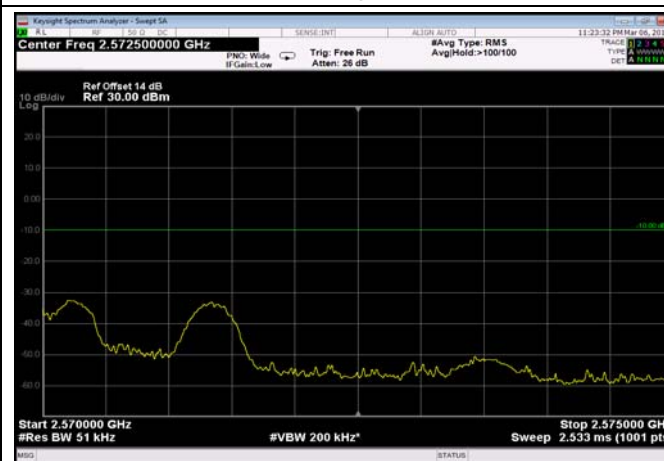

FDD07_10MHz_2565_QPSK_fullRB_ExtraBan
ds_Range_2576~2595

HighRange_FDD07_15MHz_2562.5_OneRB_high_QPSK

HighRange_FDD07_15MHz_2562.5_OneRB_high_Q16

FDD07_15MHz_2562.5_Q16_OneRB_high_ExtraBands_Range_2570~2575