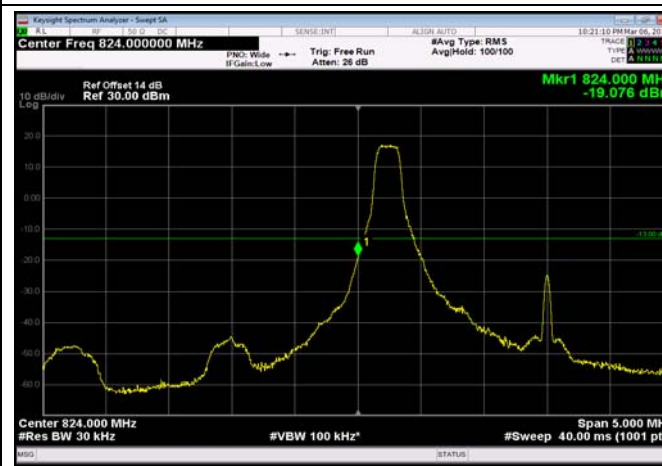

LowRange_FDD05_3MHz_825.5_OneRB
_low_QPSK