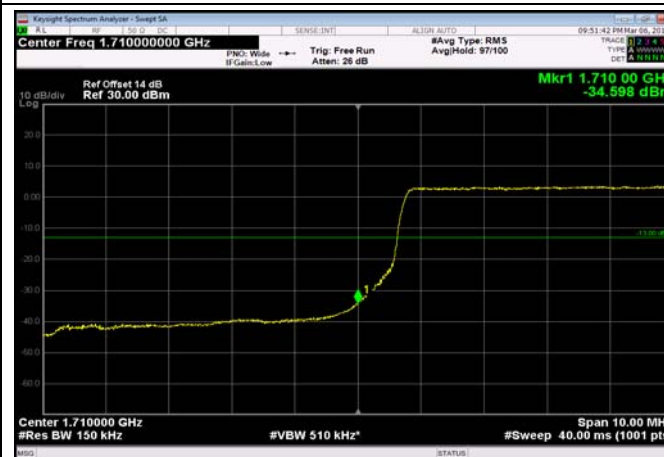

LowRange_FDD04_10MHz_1715_fullRB
_Low_QPSK

LowRange_FDD04_10MHz_1715_fullRB
_Low_Q16

LowRange_FDD04_15MHz_1717.5_OneRB
_low_QPSK

LowRange_FDD04_15MHz_1717.5_OneRB
_low_Q16

LowRange_FDD04_15MHz_1717.5_fullRB
_Low_QPSK