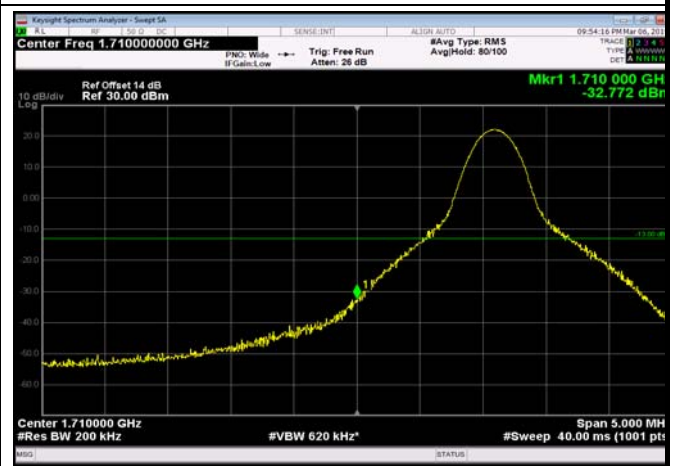

LowRange_FDD04_20MHz_1720_fullRB
_Low_Q16

LowRange_FDD04_20MHz_1720_OneRB
_low_Q16