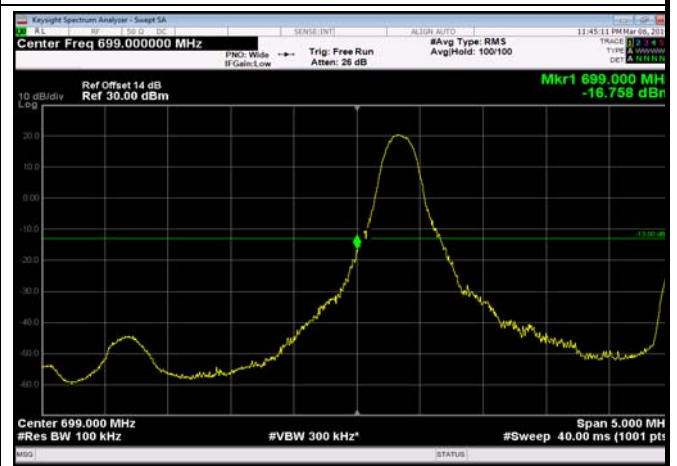

LowRange_FDD12_3MHz_700.5_fullRB
_Low_QPSK

LowRange_FDD12_3MHz_700.5_fullRB
_Low_Q16

LowRange_FDD12_5MHz_701.5_OneRB
_low_QPSK

LowRange_FDD12_5MHz_701.5_OneRB
_low_Q16

LowRange_FDD12_5MHz_701.5_fullRB
_Low_QPSK