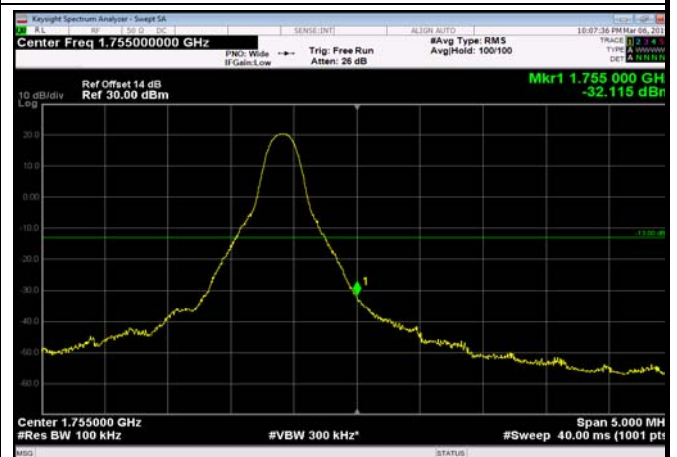

HighRange_ FDD04_10MHz_1750_fullIRB
_High_Q16

HighRange_ FDD04_10MHz_1750_OneRB
_high_Q16