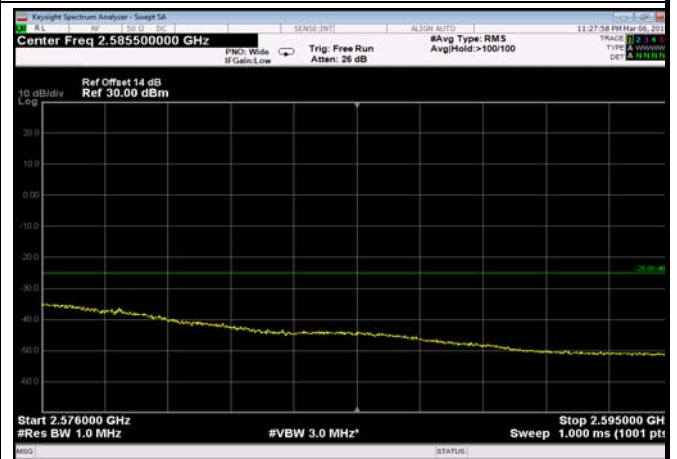

FDD07_15MHz_2562.5_QPSK_fullRB
_ExtraBands_Range_2570~2575

FDD07_15MHz_2562.5_QPSK_fullIRB
_ExtraBands_Range_2575~2576

FDD07_15MHz_2562.5_QPSK_fullIRB
_ExtraBands_Range_2576~2595

HighRange_FDD07_20MHz_2560_OneRB
_high_QPSK