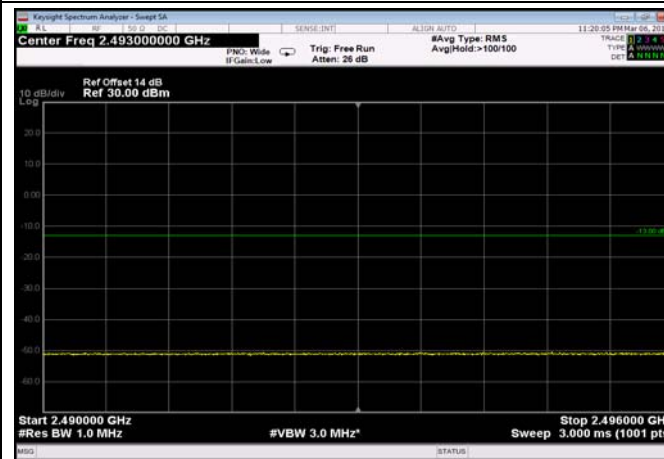

FDD07_10MHz_2565_QPSK_fullRB_ExtraBan
ds_Range_2575~2576

FDD07_10MHz_2565_QPSK_fullRB_ExtraBan
ds_Range_2490~2496