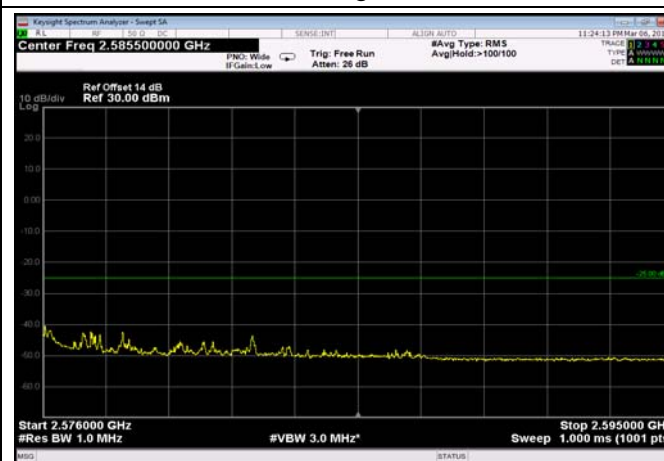

FDD07_15MHz_2562.5_Q16_OneRB_high_ExtraBands_Range_2576~2595