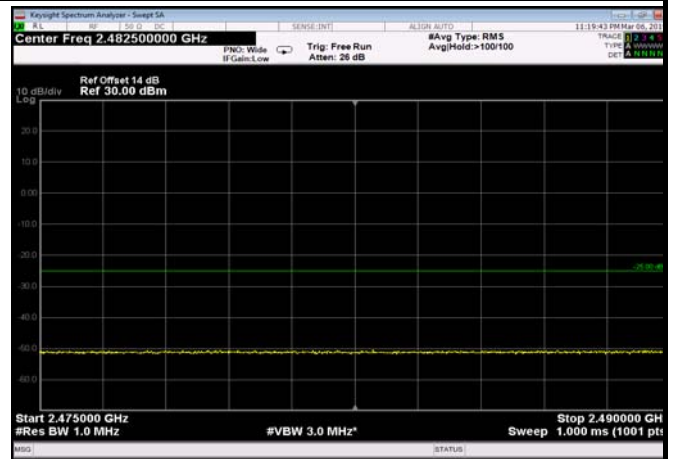

FDD07_10MHz_2565_QPSK_fullRB_ExtraBan
ds_Range_2570~2575

FDD07_10MHz_2565_QPSK_fullRB_ExtraBan
ds_Range_2475~2490