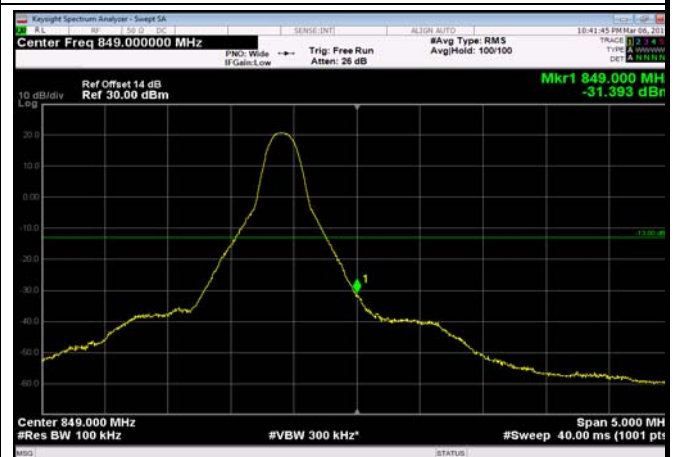

HighRange_FDD05_10MHz_844_fullRB
_High_Q16

HighRange_FDD05_10MHz_844_OneRB
_high_Q16