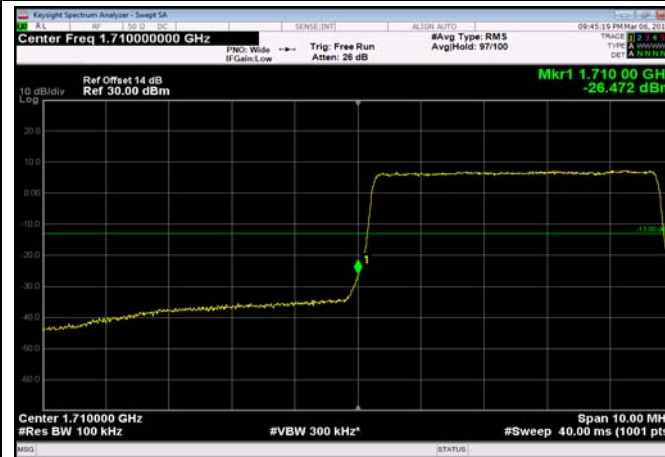

LowRange_FDD04_10MHz_1715_OneRB
_low_QPSK

LowRange_FDD04_5MHz_1712.5_fullRB
_Low_QPSK