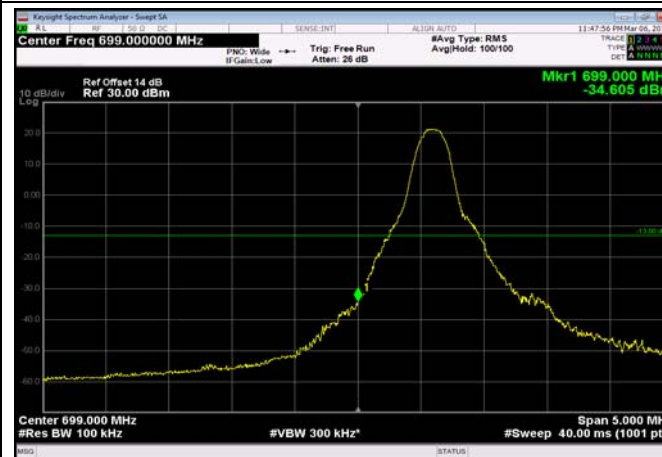

LowRange_FDD12_10MHz_704_fullRB
_Low_QPSK

LowRange_FDD12_10MHz_704_OneRB
_low_QPSK