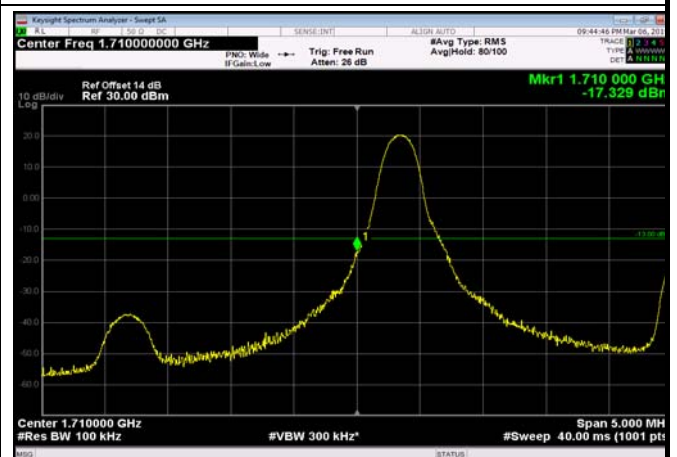

LowRange_FDD04_5MHz_1712.5_fullRB
_Low_Q16

LowRange_FDD04_5MHz_1712.5_OneRB
_low_Q16