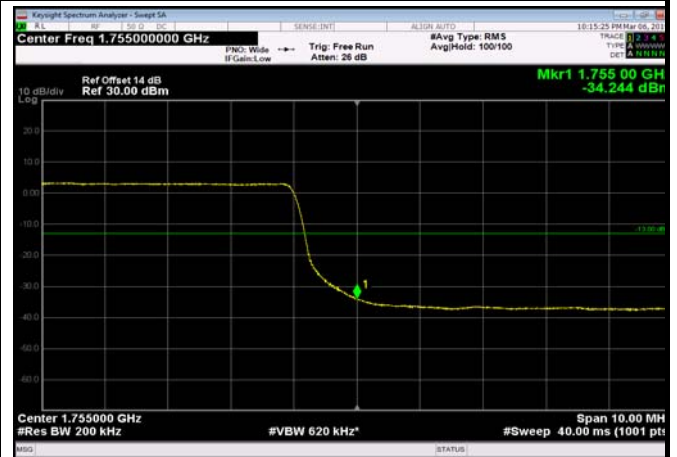

HighRange_FDD04_20MHz_1745_OneRB
_high_Q16

HighRange_FDD04_20MHz_1745_fullRB
_High_QPSK

HighRange_FDD04_20MHz_1745_fullRB
_High_Q16

LowRange_FDD05_1.4MHz_824.7_fullRB
_Low_QPSK

LowRange_FDD05_1.4MHz_824.7_fullRB
_Low_Q16