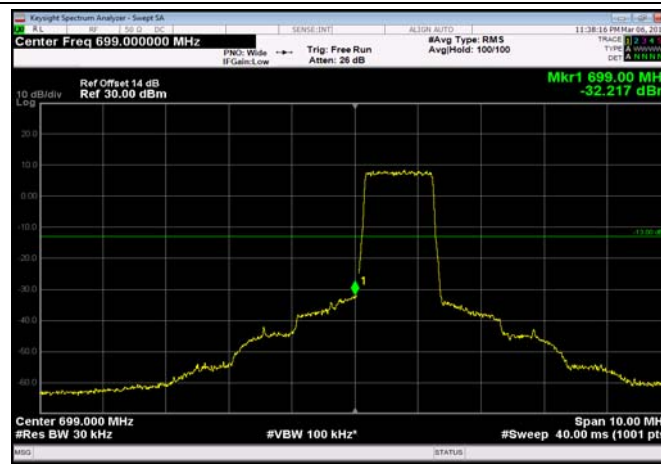

LowRange_FDD12_1.4MHz_699.7_fullRB
_Low_QPSK