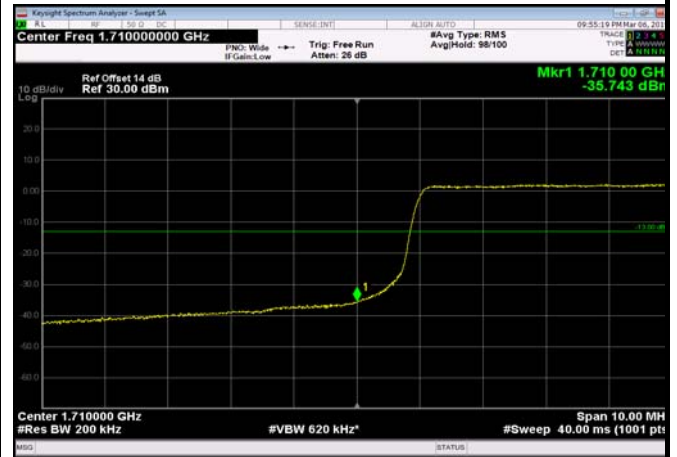

LowRange_FDD04_15MHz_1717.5_fullRB
_Low_Q16

LowRange_FDD04_20MHz_1720_OneRB
_low_QPSK

LowRange_FDD04_20MHz_1720_OneRB
_low_Q16

LowRange_FDD04_20MHz_1720_fullRB
_Low_QPSK

LowRange_FDD04_20MHz_1720_fullRB
_Low_Q16