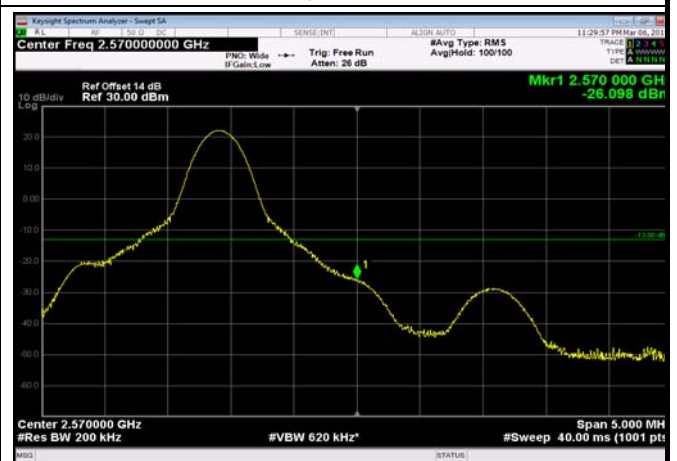

FDD07_20MHz_2560_Q16_OneRB_high
_ExtraBands_Range_2575~2576

HighRange_FDD07_20MHz_2560_OneRB
_high_Q16