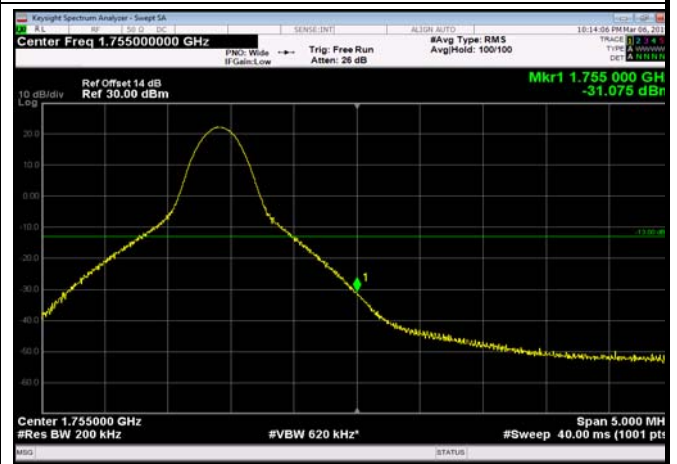

HighRange_FDD04_20MHz_1745_fullRB
_High_Q16

HighRange_FDD04_20MHz_1745_OneRB
_high_Q16