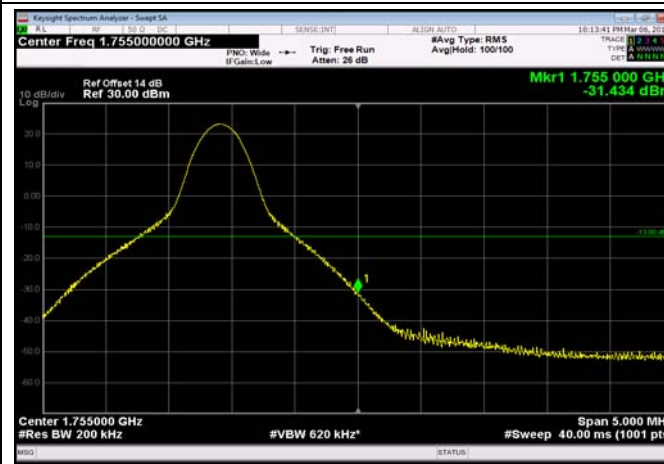

HighRange_FDD04_15MHz_1747.5_OneRB
_high_QPSK

HighRange_FDD04_15MHz_1747.5_OneRB
_high_Q16

HighRange_FDD04_15MHz_1747.5_fullRB
_High_QPSK

HighRange_FDD04_15MHz_1747.5_fullRB
_High_Q16

HighRange_FDD04_20MHz_1745_OneRB
_high_QPSK