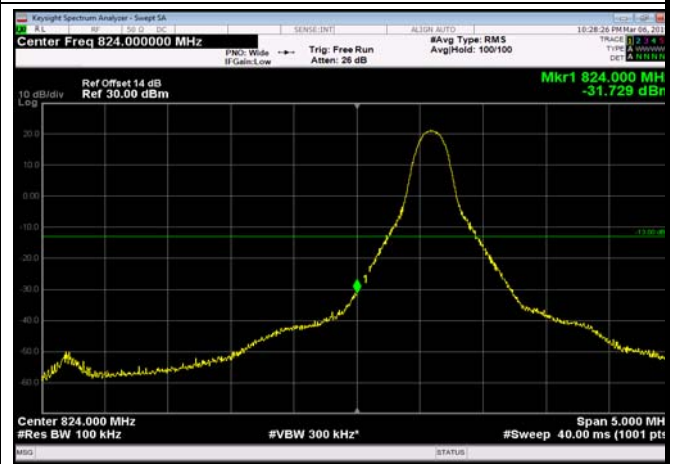

LowRange_FDD05_10MHz_829_fullRB
_Low_Q16

LowRange_FDD05_10MHz_829_OneRB
_low_Q16