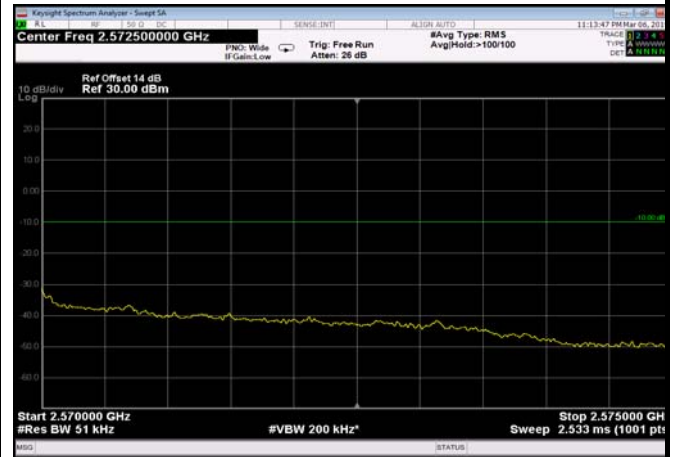

FDD07_5MHz_2567.5_QPSK_fullRB_ExtraBands_Range_2576~2595

FDD07_5MHz_2567.5_QPSK_fullRB_ExtraBands_Range_2570~2575