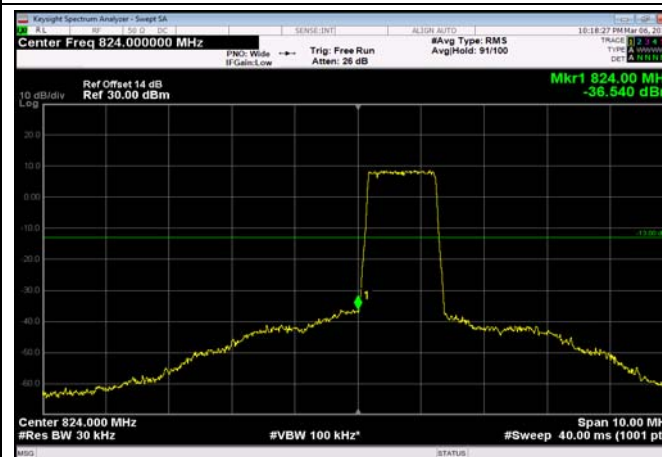

HighRange_FDD04_20MHz_1745_OneRB
_high_Q16

HighRange_FDD04_20MHz_1745_fullRB
_High_QPSK

HighRange_FDD04_20MHz_1745_fullRB
_High_Q16

LowRange_FDD05_1.4MHz_824.7_fullRB
_Low_QPSK

LowRange_FDD05_1.4MHz_824.7_fullRB
_Low_Q16