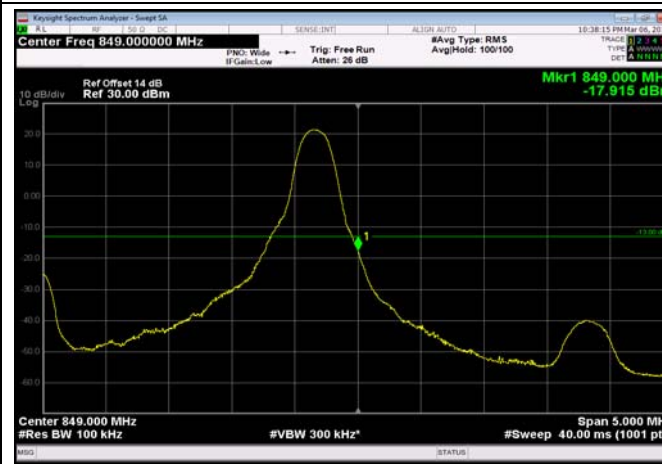

HighRange_FDD05_5MHz_846.5_OneRB
_high_QPSK