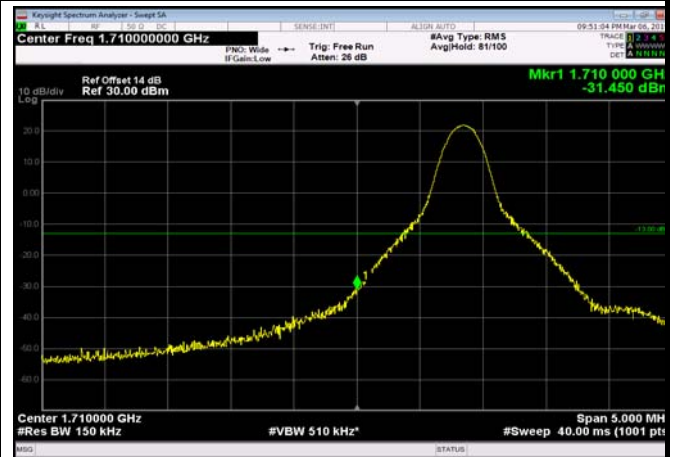

LowRange_FDD04_10MHz_1715_fullRB
_Low_QPSK

LowRange_FDD04_10MHz_1715_fullRB
_Low_Q16

LowRange_FDD04_15MHz_1717.5_OneRB
_low_QPSK

LowRange_FDD04_15MHz_1717.5_OneRB
_low_Q16

LowRange_FDD04_15MHz_1717.5_fullRB
_Low_QPSK