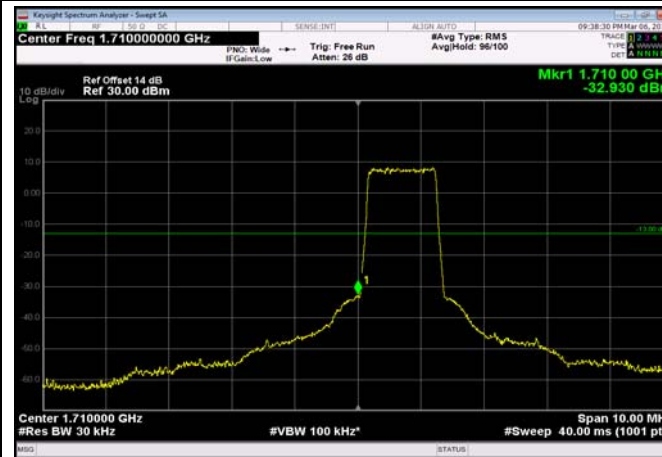

LowRange_FDD04_1.4MHz_1710.7_fullRB
_Low_QPSK

LowRange_FDD04_1.4MHz_1710.7_fullRB
_Low_Q16

LowRange_FDD04_3MHz_1711.5_OneRB
_low_QPSK

LowRange_FDD04_3MHz_1711.5_OneRB
_low_Q16

LowRange_FDD04_5MHz_1712.5_OneRB
_low_QPSK