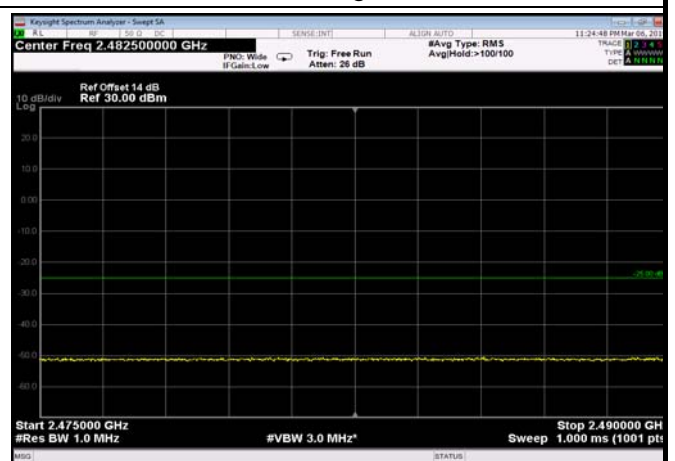

HighRange_FDD07_15MHz_2562.5_fullRB
_High_QPSK

FDD07_15MHz_2562.5_QPSK_OneRB_low_ExtraBands_Range_2475~2490