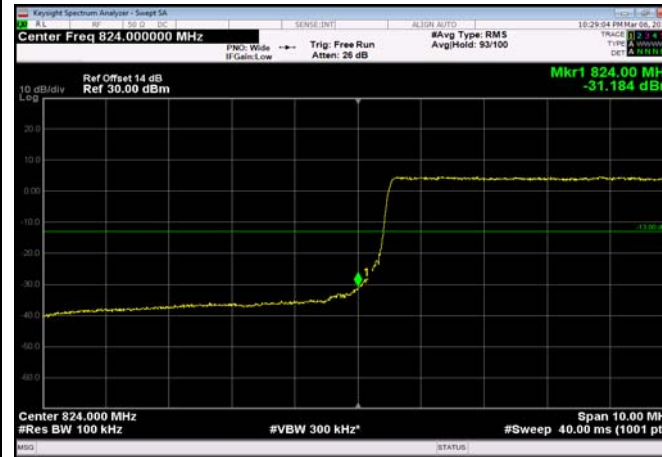

LowRange_FDD05_5MHz_826.5_fullRB
_Low_Q16

LowRange_FDD05_10MHz_829_OneRB
_low_QPSK

LowRange_FDD05_10MHz_829_OneRB
_low_Q16

LowRange_FDD05_10MHz_829_fullRB
_Low_QPSK

LowRange_FDD05_10MHz_829_fullRB
_Low_Q16