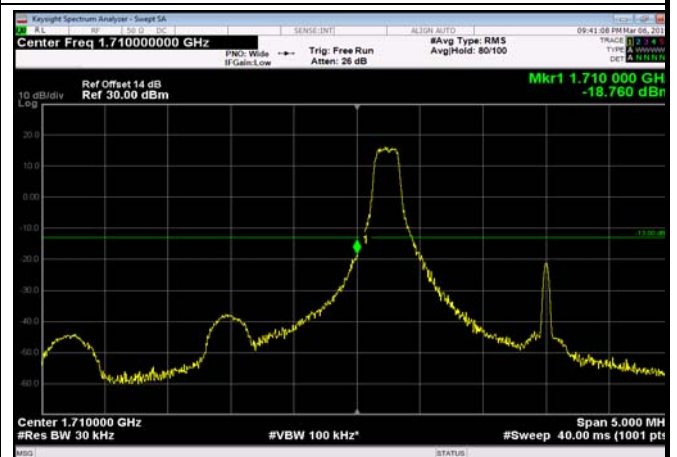

LowRange_FDD04_1.4MHz_1710.7_fullRB
_Low_QPSK

LowRange_FDD04_1.4MHz_1710.7_fullRB
_Low_Q16

LowRange_FDD04_3MHz_1711.5_OneRB
_low_QPSK

LowRange_FDD04_3MHz_1711.5_OneRB
_low_Q16

LowRange_FDD04_5MHz_1712.5_OneRB
_low_QPSK