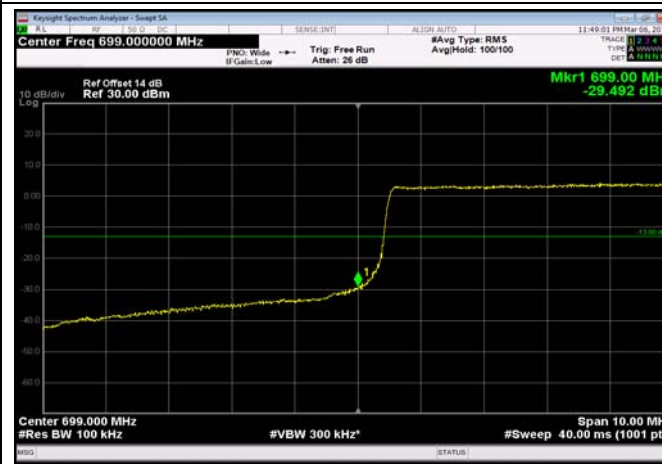

LowRange_FDD12_5MHz_701.5_fullRB
_Low_Q16

LowRange_FDD12_10MHz_704_OneRB
_low_QPSK

LowRange_FDD12_10MHz_704_OneRB
_low_Q16

LowRange_FDD12_10MHz_704_fullRB
_Low_QPSK

LowRange_FDD12_10MHz_704_fullRB
_Low_Q16