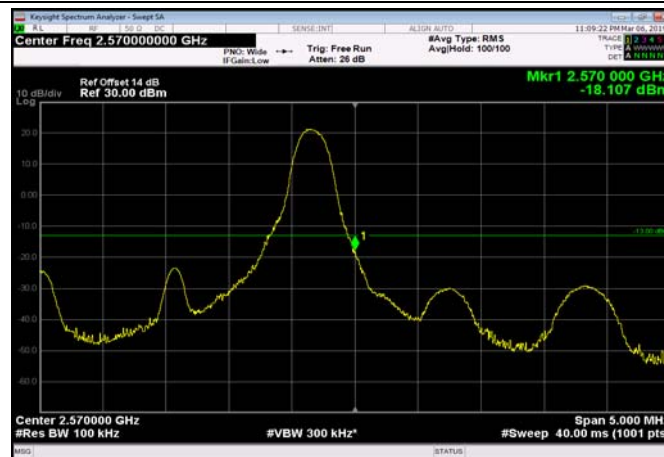

FDD07_5MHz_2567.5_Q16_OneRB_high
_ExtraBands_Range_2570~2575

HighRange_FDD07_5MHz_2567.5_OneRB
_high_QPSK