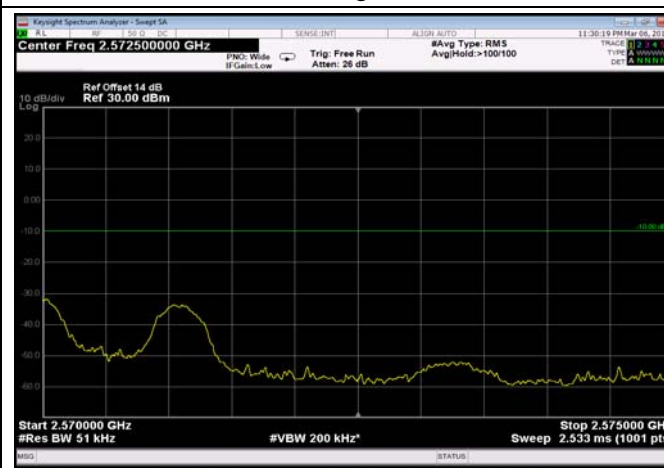

FDD07_20MHz_2560_Q16_OneRB_high
_ExtraBands_Range_2570~2575