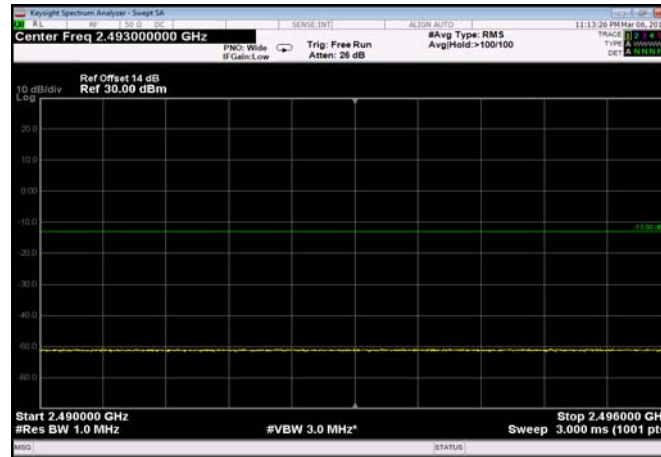

HighRange_FDD07_5MHz_2567.5_fullIRB
_High_QPSK

HighRange_FDD07_5MHz_2567.5_fullIRB
_High_Q16

FDD07_5MHz_2567.5_QPSK_fullIRB_ExtraBa
nds_Range_2475~2490

FDD07_5MHz_2567.5_QPSK_fullRB_ExtraBands_Range_2490~2496