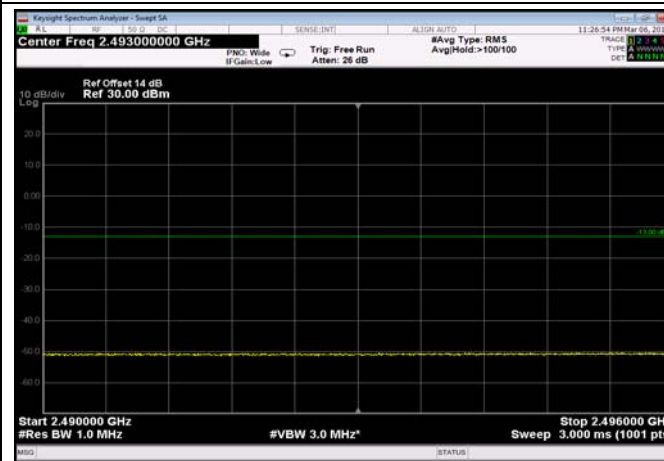

HighRange_FDD07_15MHz_2562.5_fullRB
_High_QPSK

HighRange_FDD07_15MHz_2562.5_fullRB
_High_Q16

FDD07_15MHz_2562.5_QPSK_fullRB
_ExtraBands_Range_2475~2490

FDD07_15MHz_2562.5_QPSK_fullRB
_ExtraBands_Range_2490~2496