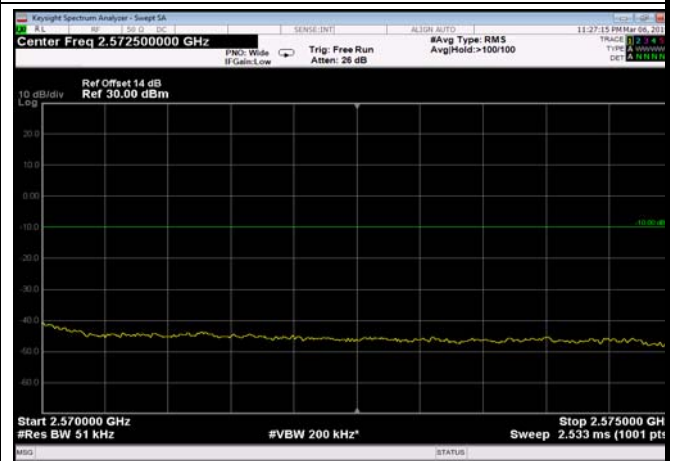

FDD07_15MHz_2562.5_QPSK_fullIRB
_ExtraBands_Range_2576~2595

FDD07_15MHz_2562.5_QPSK_fullRB
_ExtraBands_Range_2570~2575