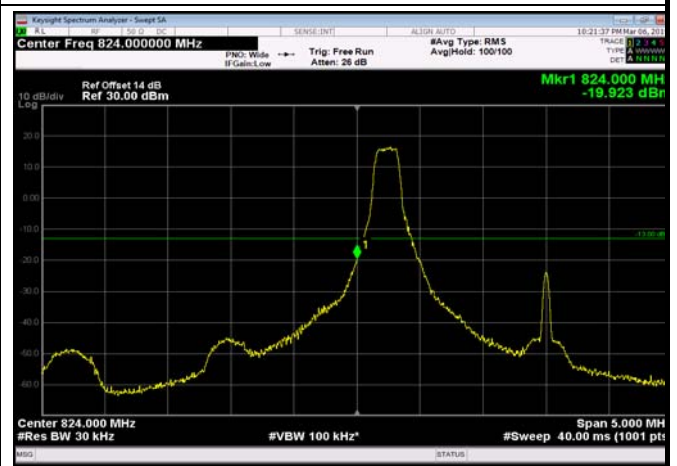

LowRange_FDD05_5MHz_826.5_OneRB
_low_Q16

LowRange_FDD05_3MHz_825.5_OneRB
_low_Q16