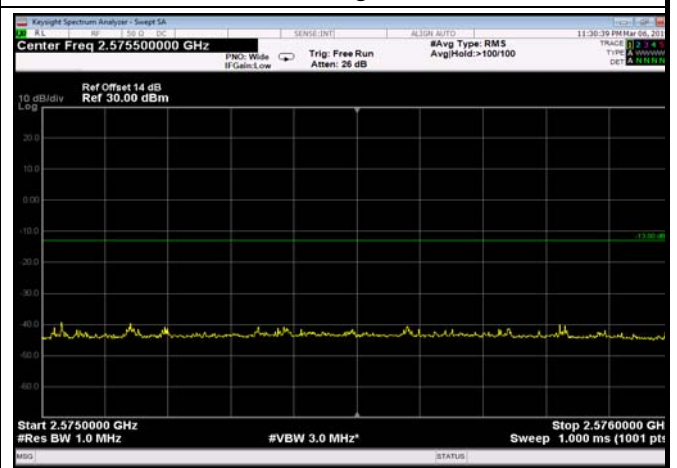

FDD07_20MHz_2560_QPSK_OneRB_low
_ExtraBands_Range_2475~2490

FDD07_20MHz_2560_Q16_OneRB_high
_ExtraBands_Range_2575~2576