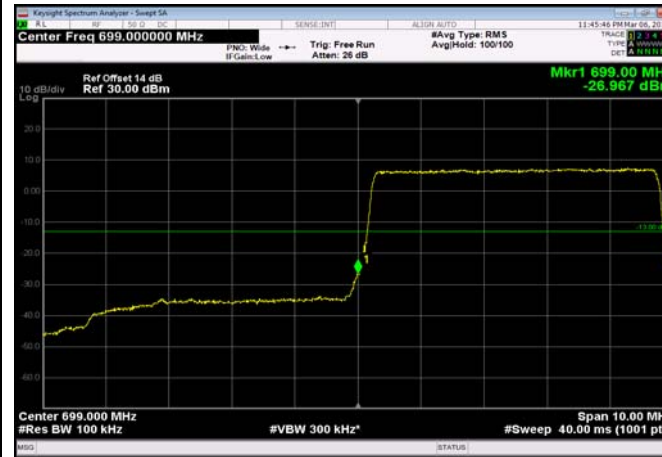

LowRange_FDD12_3MHz_700.5_fullRB
_Low_QPSK

LowRange_FDD12_3MHz_700.5_fullRB
_Low_Q16

LowRange_FDD12_5MHz_701.5_OneRB
_low_QPSK

LowRange_FDD12_5MHz_701.5_OneRB
_low_Q16

LowRange_FDD12_5MHz_701.5_fullRB
_Low_QPSK