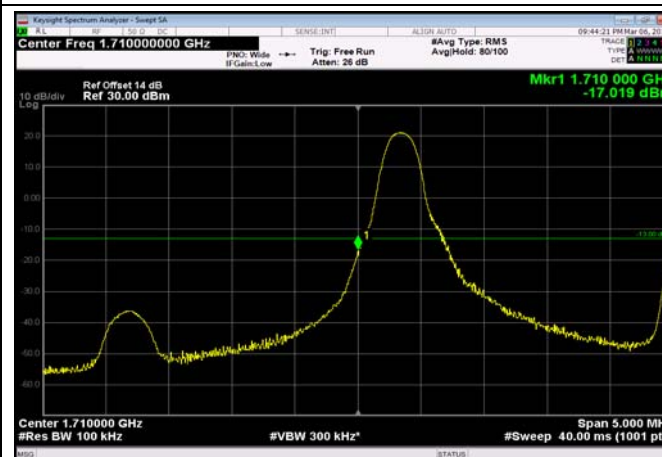

LowRange_FDD04_1.4MHz_1710.7_fullRB
_Low_QPSK

LowRange_FDD04_1.4MHz_1710.7_fullRB
_Low_Q16

LowRange_FDD04_3MHz_1711.5_OneRB
_low_QPSK

LowRange_FDD04_3MHz_1711.5_OneRB
_low_Q16

LowRange_FDD04_5MHz_1712.5_OneRB
_low_QPSK