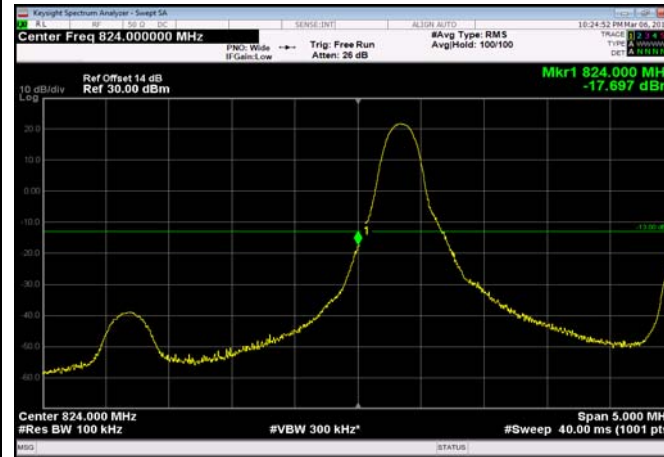

LowRange_FDD05_3MHz_825.5_OneRB
_low_QPSK

LowRange_FDD05_3MHz_825.5_OneRB
_low_Q16

LowRange_FDD05_5MHz_826.5_OneRB
_low_QPSK

LowRange_FDD05_5MHz_826.5_OneRB
_low_Q16

LowRange_FDD05_5MHz_826.5_fullRB
_Low_QPSK