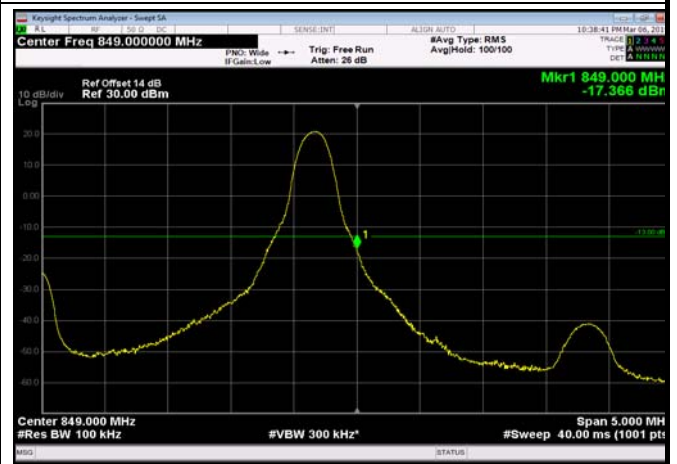

HighRange_FDD05_1.4MHz_848.3_OneRB
_high_QPSK

HighRange_FDD05_1.4MHz_848.3_OneRB
_high_Q16

HighRange_FDD05_5MHz_846.5_OneRB
_high_QPSK

HighRange_FDD05_5MHz_846.5_OneRB
_high_Q16

HighRange_FDD05_5MHz_846.5_fullRB
_High_QPSK