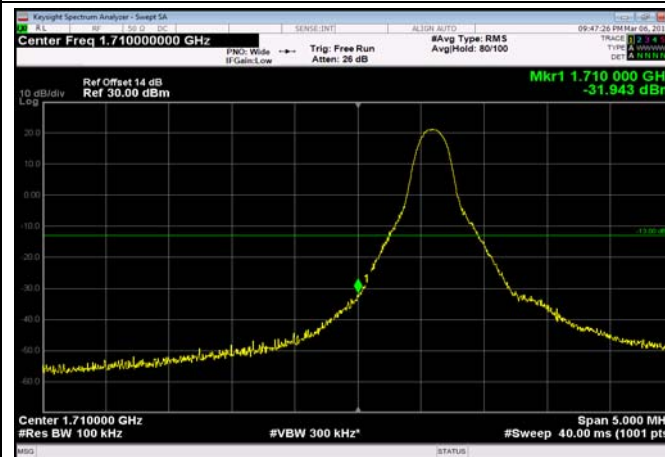

LowRange_FDD04_5MHz_1712.5_OneRB
_low_Q16

LowRange_FDD04_5MHz_1712.5_fullRB
_Low_QPSK

LowRange_FDD04_5MHz_1712.5_fullRB
_Low_Q16

LowRange_FDD04_10MHz_1715_OneRB
_low_QPSK

LowRange_FDD04_10MHz_1715_OneRB
_low_Q16