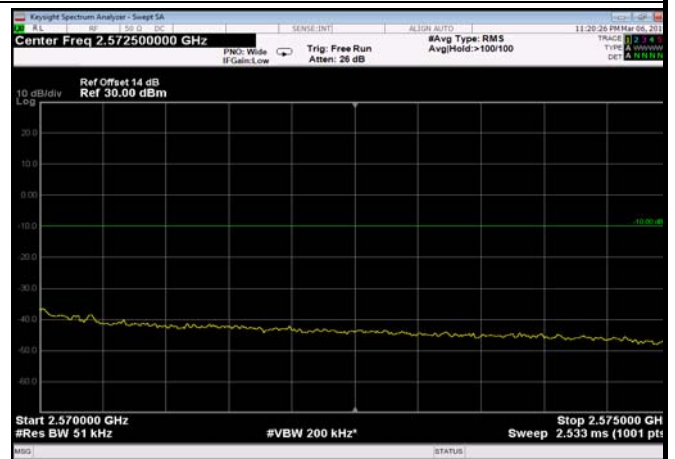

FDD07_10MHz_2565_QPSK_fullRB_ExtraBan
ds_Range_2576~2595

FDD07_10MHz_2565_QPSK_fullRB_ExtraBan
ds_Range_2570~2575