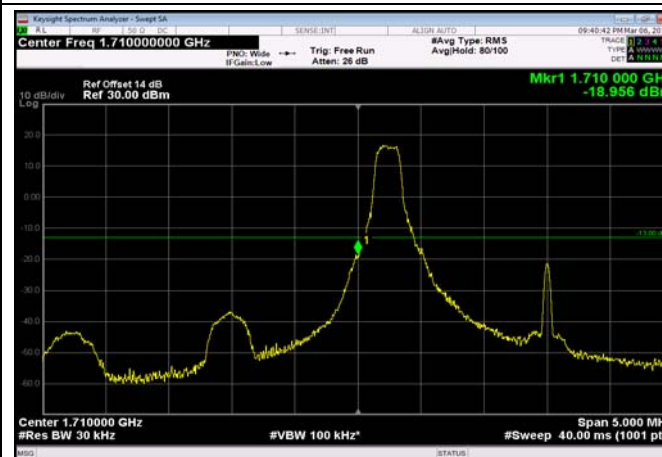

LowRange_FDD04_1.4MHz_1710.7_fullRB
_Low_QPSK

LowRange_FDD04_1.4MHz_1710.7_fullRB
_Low_Q16

LowRange_FDD04_3MHz_1711.5_OneRB
_low_QPSK

LowRange_FDD04_3MHz_1711.5_OneRB
_low_Q16

LowRange_FDD04_5MHz_1712.5_OneRB
_low_QPSK