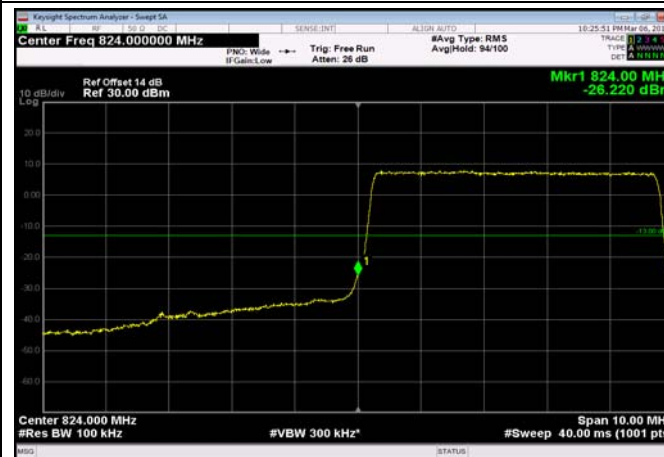

LowRange_FDD05_3MHz_825.5_OneRB
_low_QPSK

LowRange_FDD05_3MHz_825.5_OneRB
_low_Q16

LowRange_FDD05_5MHz_826.5_OneRB
_low_QPSK

LowRange_FDD05_5MHz_826.5_OneRB
_low_Q16

LowRange_FDD05_5MHz_826.5_fullRB
_Low_QPSK