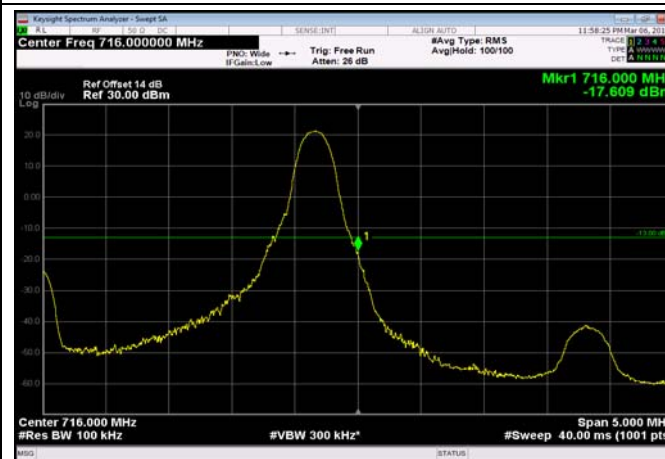

HighRange_FDD12_5MHz_713.5_fullRB
_High_QPSK

HighRange_FDD12_5MHz_713.5_OneRB
_high_QPSK