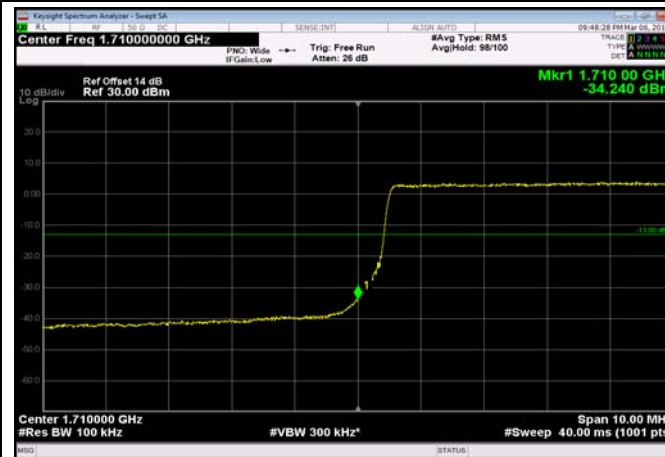

LowRange_FDD04_10MHz_1715_fullRB
_Low_QPSK