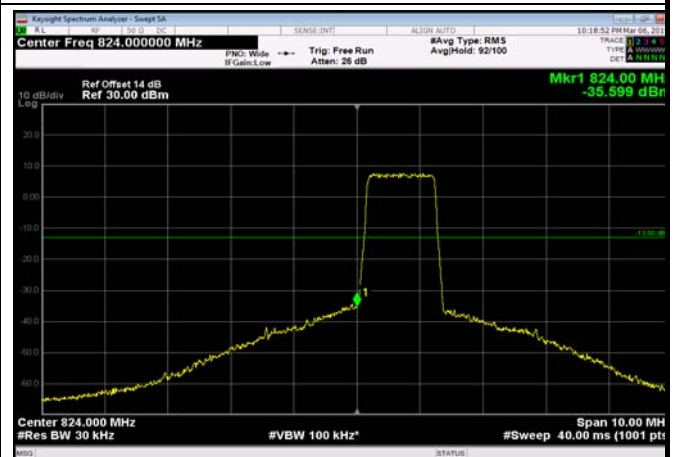

HighRange_FDD04_20MHz_1745_OneRB
_high_Q16

HighRange_FDD04_20MHz_1745_fullRB
_High_QPSK

HighRange_FDD04_20MHz_1745_fullRB
_High_Q16

LowRange_FDD05_1.4MHz_824.7_fullRB
_Low_QPSK

LowRange_FDD05_1.4MHz_824.7_fullRB
_Low_Q16