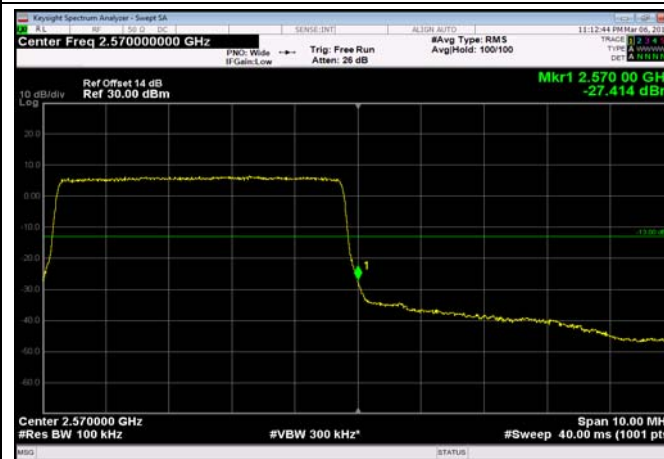

HighRange_FDD07_5MHz_2567.5_fullIRB
_High_Q16