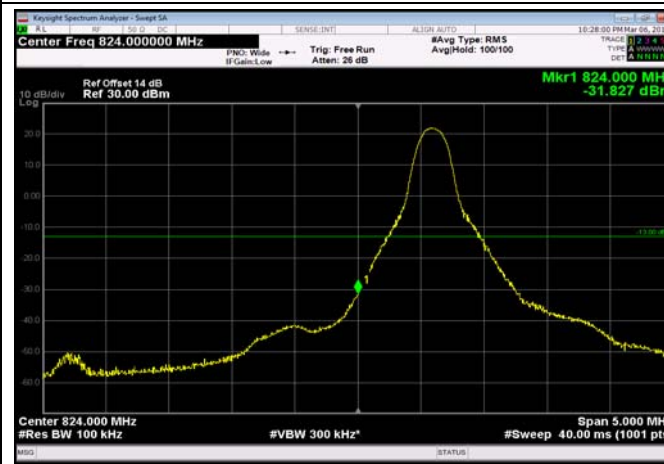

LowRange_FDD05_10MHz_829_OneRB
_low_QPSK