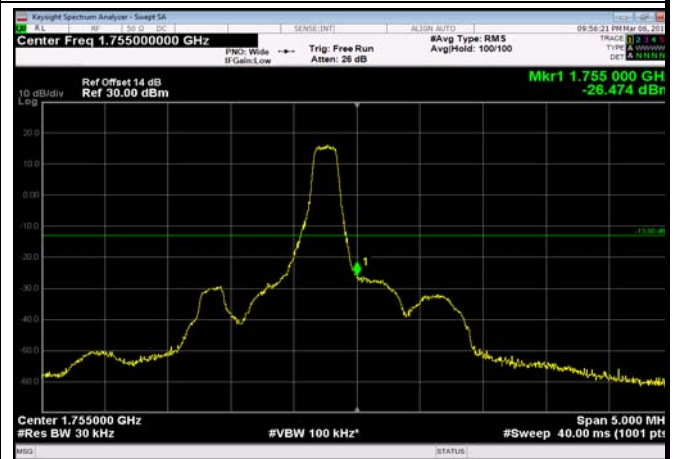

HighRange_FDD04_5MHz_1752.5_OneRB
_high_Q16

HighRange_FDD04_1.4MHz_1754.3_OneRB
_high_Q16