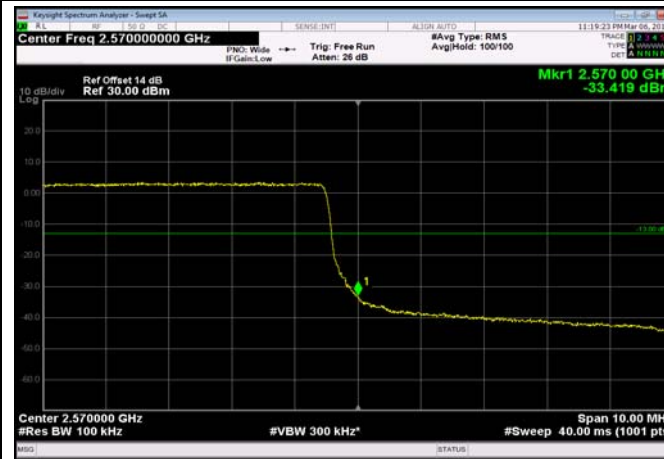

FDD07_10MHz_2565_QPSK_OneRB_low
_ExtraBands_Range_2475~2490

FDD07_10MHz_2565_QPSK_OneRB_low
_ExtraBands_Range_2490~2496

HighRange_FDD07_10MHz_2565_fullRB
_High_QPSK

HighRange_ FDD07_10MHz_2565_fullRB
_High_Q16