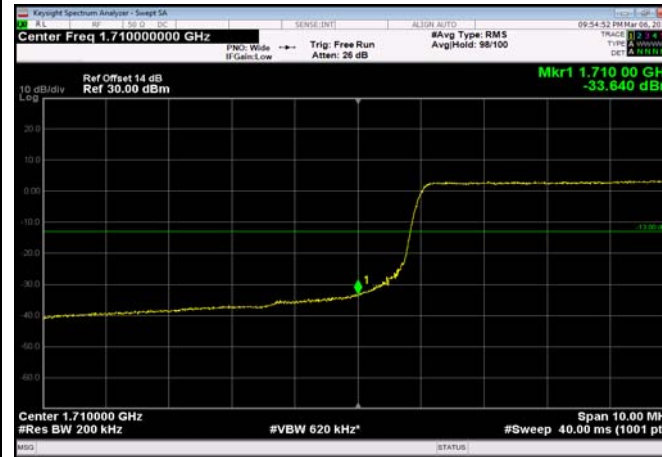

LowRange_FDD04_15MHz_1717.5_fullRB
_Low_Q16

LowRange_FDD04_20MHz_1720_OneRB
_low_QPSK

LowRange_FDD04_20MHz_1720_OneRB
_low_Q16

LowRange_FDD04_20MHz_1720_fullRB
_Low_QPSK

LowRange_FDD04_20MHz_1720_fullRB
_Low_Q16

HighRange_FDD04_1.4MHz_1754.3_OneRB
_high_QPSK

HighRange_FDD04_1.4MHz_1754.3_OneRB
_high_Q16

HighRange_FDD04_5MHz_1752.5_OneRB
_high_QPSK

HighRange_FDD04_5MHz_1752.5_OneRB
_high_Q16

HighRange_ FDD04_5MHz_1752.5_fullIRB
_High_QPSK