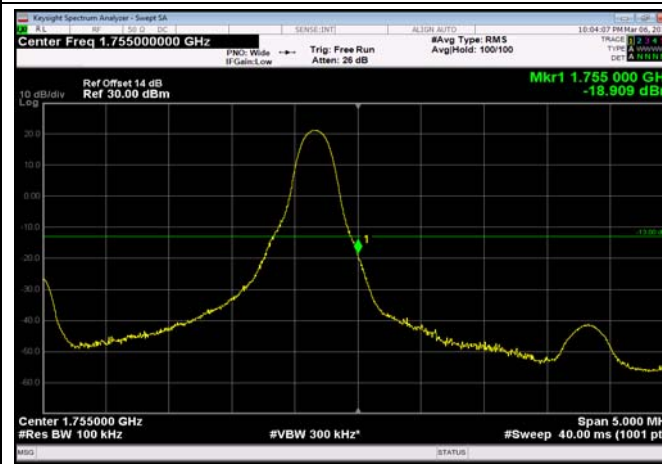

HighRange_FDD04_5MHz_1752.5_OneRB
_high_QPSK