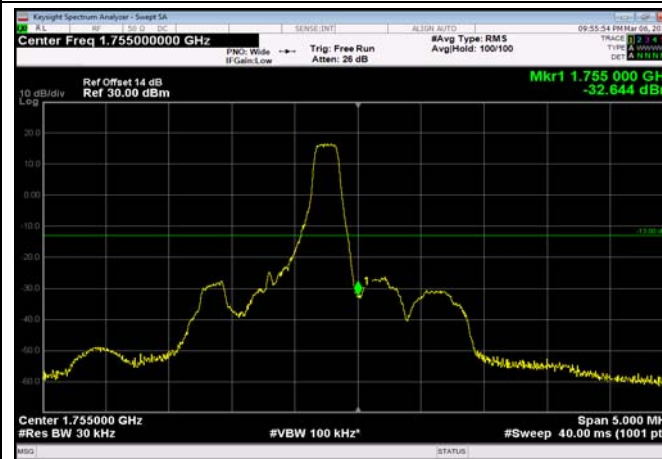

HighRange_FDD04_5MHz_1752.5_OneRB
_high_QPSK

HighRange_FDD04_1.4MHz_1754.3_OneRB
_high_QPSK