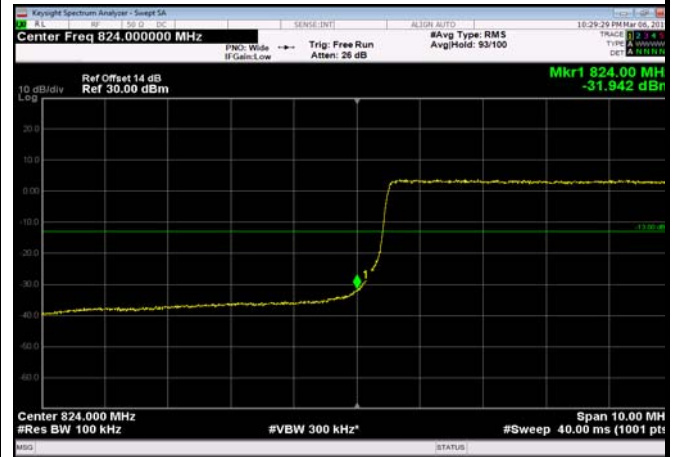

LowRange_FDD05_5MHz_826.5_fullRB
_Low_Q16

LowRange_FDD05_10MHz_829_OneRB
_low_QPSK

LowRange_FDD05_10MHz_829_OneRB
_low_Q16

LowRange_FDD05_10MHz_829_fullRB
_Low_QPSK

LowRange_FDD05_10MHz_829_fullRB
_Low_Q16