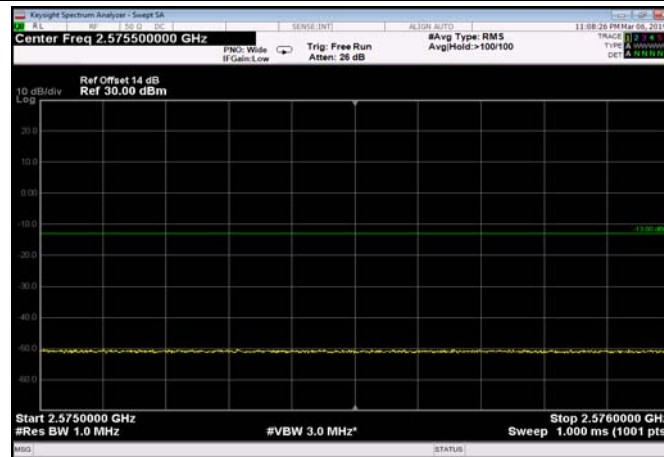

HighRange_FDD07_5MHz_2567.5_OneRB
_high_QPSK

FDD07_20MHz_2510_Q16_fullRB_ExtraBand
s_Range_2575~2576