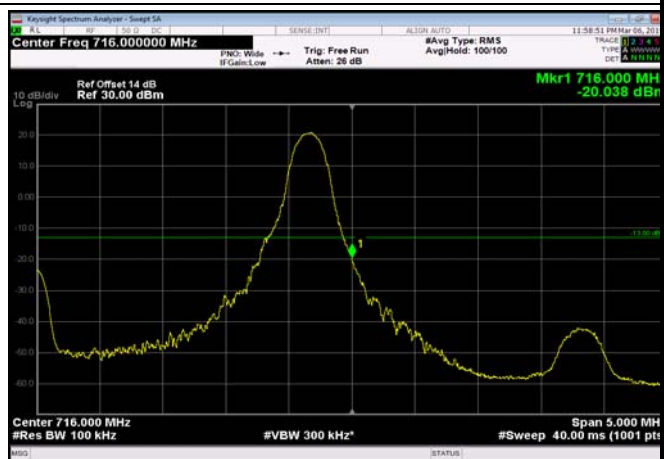

HighRange_FDD12_1.4MHz_715.3_OneRB
_high_QPSK

HighRange_FDD12_1.4MHz_715.3_OneRB
_high_Q16

HighRange_FDD12_5MHz_713.5_OneRB
_high_QPSK

HighRange_FDD12_5MHz_713.5_OneRB
_high_Q16

HighRange_FDD12_5MHz_713.5_fullRB
_High_QPSK