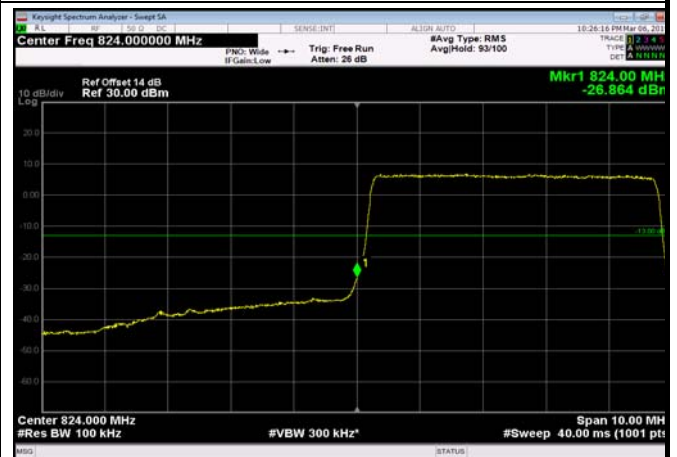

LowRange_FDD05_10MHz_829_OneRB
_low_Q16

LowRange_FDD05_5MHz_826.5_fullRB
_Low_Q16