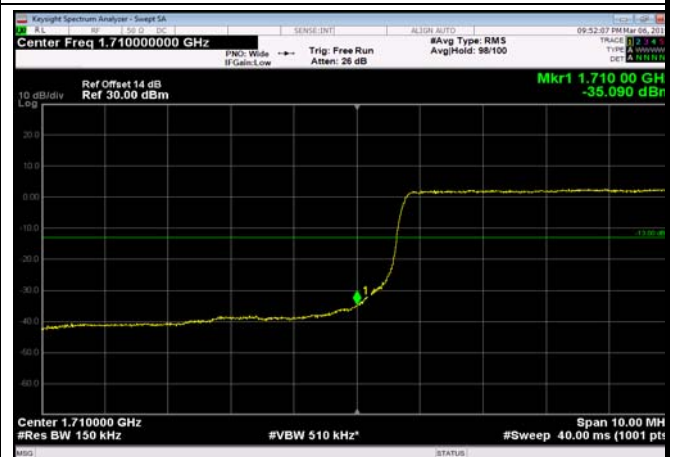

LowRange_FDD04_20MHz_1720_OneRB
_low_Q16

LowRange_FDD04_15MHz_1717.5_fullRB
_Low_Q16