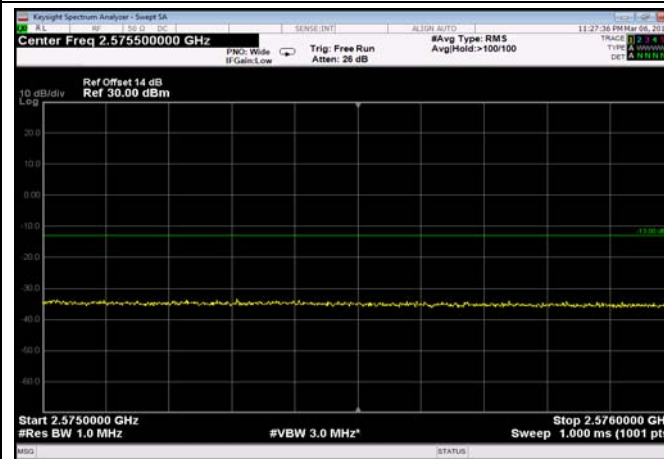

HighRange_FDD07_20MHz_2560_OneRB
_high_QPSK

FDD07_15MHz_2562.5_QPSK_fullIRB
_ExtraBands_Range_2575~2576