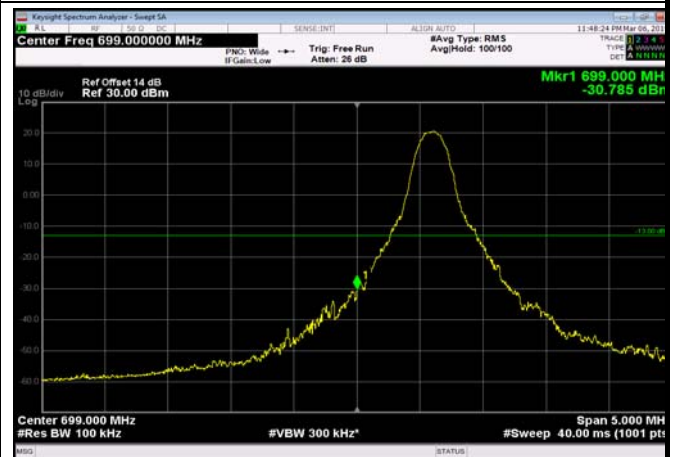

LowRange_FDD12_10MHz_704_fullRB
_Low_Q16

LowRange_FDD12_10MHz_704_OneRB
_low_Q16