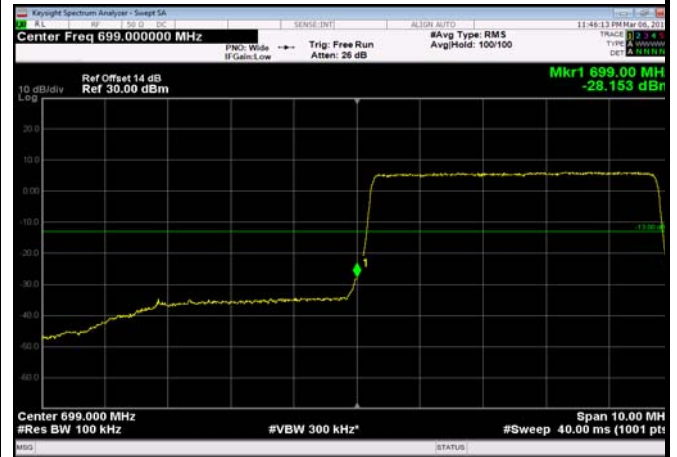

LowRange_FDD12_10MHz_704_OneRB
_low_Q16

LowRange_FDD12_5MHz_701.5_fullRB
_Low_Q16