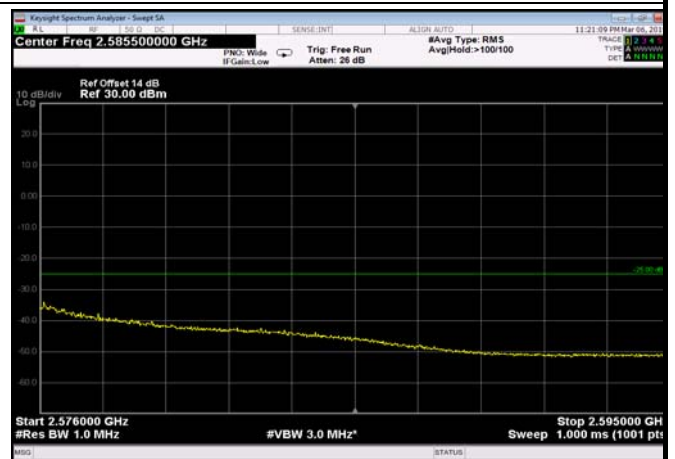

HighRange_FDD07_15MHz_2562.5_OneRB_high_Q16

FDD07_10MHz_2565_QPSK_fullRB_ExtraBan
ds_Range_2576~2595