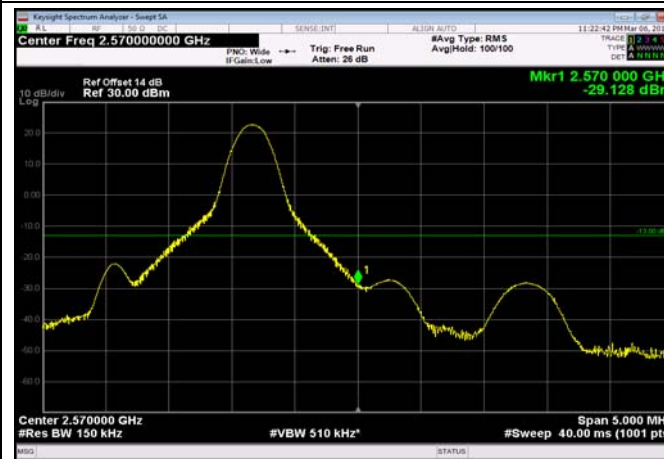

FDD07_15MHz_2562.5_Q16_OneRB_high_ExtraBands_Range_2570~2575

HighRange_FDD07_15MHz_2562.5_OneRB_high_QPSK