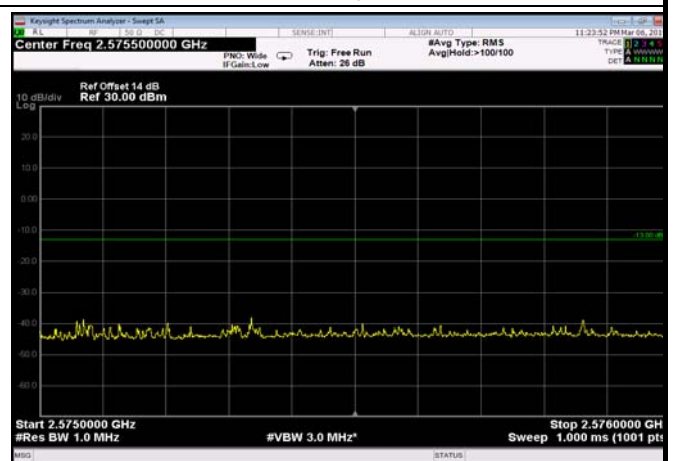

FDD07_15MHz_2562.5_QPSK_OneRB_low_ExtraBands_Range_2475~2490

FDD07_15MHz_2562.5_Q16_OneRB_high_ExtraBands_Range_2575~2576