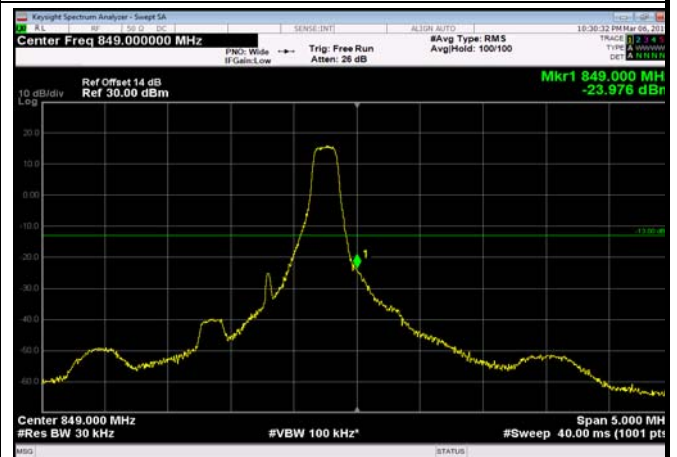

HighRange_FDD05_5MHz_846.5_OneRB
_high_Q16

HighRange_FDD05_1.4MHz_848.3_OneRB
_high_Q16