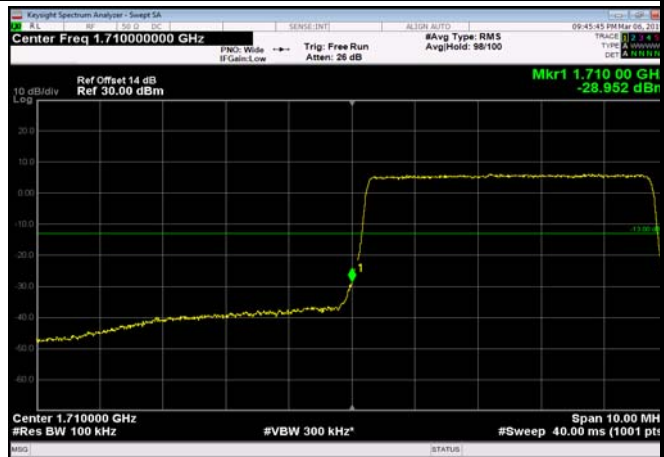

LowRange_FDD04_5MHz_1712.5_OneRB
_low_Q16

LowRange_FDD04_5MHz_1712.5_fullRB
_Low_QPSK

LowRange_FDD04_5MHz_1712.5_fullRB
_Low_Q16

LowRange_FDD04_10MHz_1715_OneRB
_low_QPSK

LowRange_FDD04_10MHz_1715_OneRB
_low_Q16