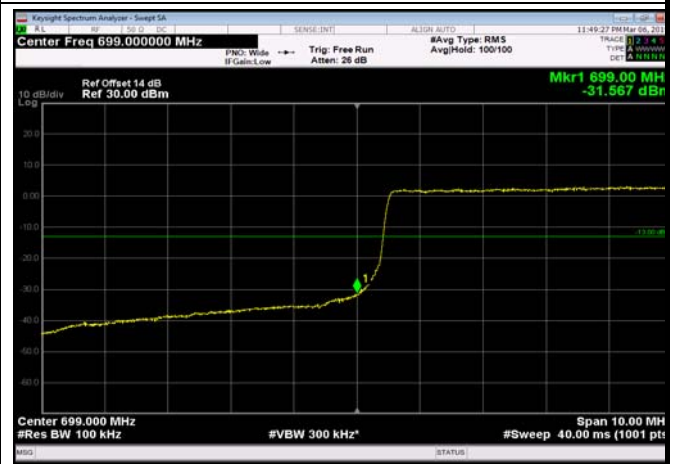

LowRange_FDD12_5MHz_701.5_fullRB
_Low_Q16

LowRange_FDD12_10MHz_704_OneRB
_low_QPSK

LowRange_FDD12_10MHz_704_OneRB
_low_Q16

LowRange_FDD12_10MHz_704_fullRB
_Low_QPSK

LowRange_FDD12_10MHz_704_fullRB
_Low_Q16