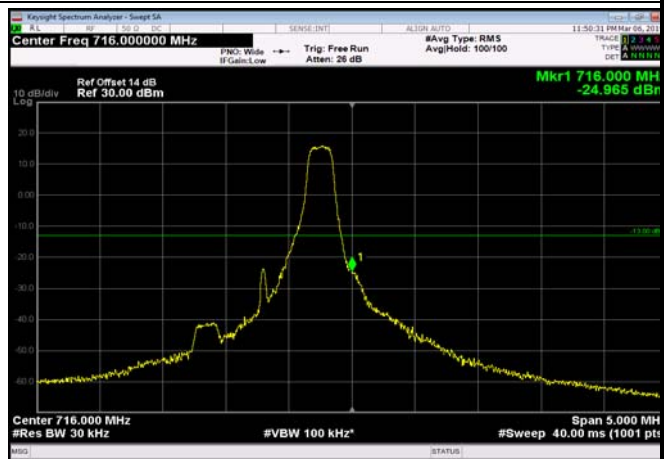

HighRange_FDD12_5MHz_713.5_OneRB
_high_Q16

HighRange_FDD12_1.4MHz_715.3_OneRB
_high_Q16