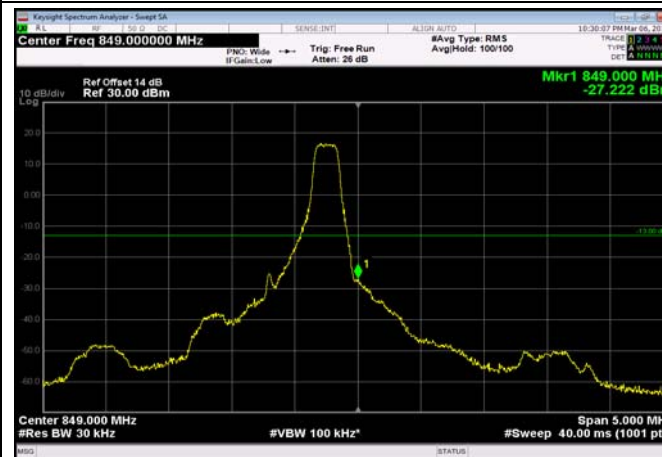

HighRange_FDD05_5MHz_846.5_OneRB
_high_QPSK

HighRange_FDD05_1.4MHz_848.3_OneRB
_high_QPSK