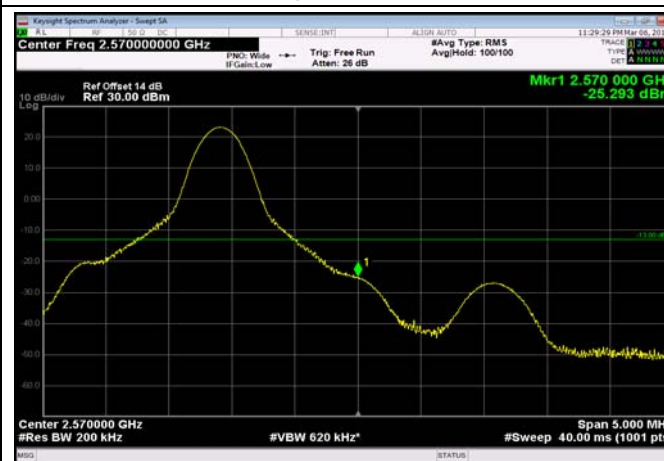

FDD07_15MHz_2562.5_QPSK_fullRB
_ExtraBands_Range_2570~2575

FDD07_15MHz_2562.5_QPSK_fullIRB
_ExtraBands_Range_2575~2576

FDD07_15MHz_2562.5_QPSK_fullIRB
_ExtraBands_Range_2576~2595

HighRange_FDD07_20MHz_2560_OneRB
_high_QPSK