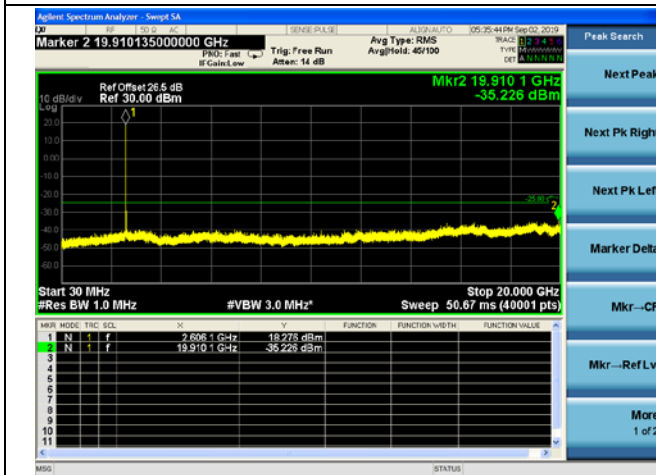

5MHz/64QAM/Mid CH