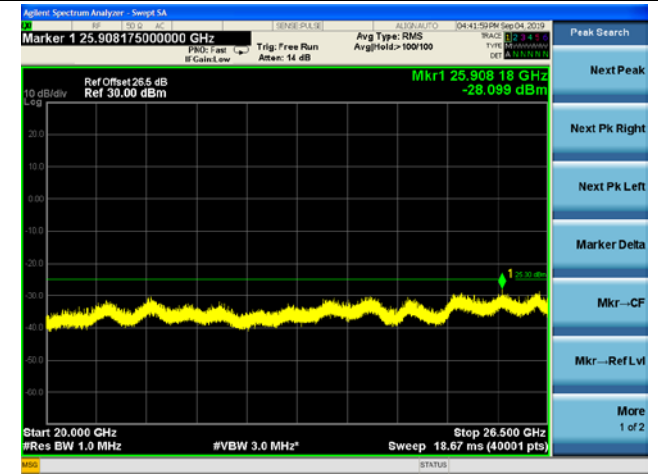

LTE Band 38 CSE

15MHz/QPSK /Mid CH

15MHz/16QAM/Mid CH

15MHz/64QAM/Mid CH

LTE Band 38 CSE

15MHz/QPSK /High CH

15MHz/16QAM/High CH

15MHz/64QAM/High CH

LTE Band 38 CSE

20MHz/QPSK /Low CH

20MHz/16QAM/Low CH

20MHz/64QAM/Low CH

LTE Band 38 CSE

20MHz/QPSK /Mid CH

20MHz/16QAM/Mid CH

20MHz/64QAM/Mid CH

LTE Band 38 CSE

20MHz/QPSK /High CH

20MHz/16QAM/High CH

20MHz/64QAM/High CH

LTE Band 40(2305-2315MHz) CSE

5MHz/QPSK /Low CH

5MHz/16QAM/Low CH

5MHz/64QAM/Low CH