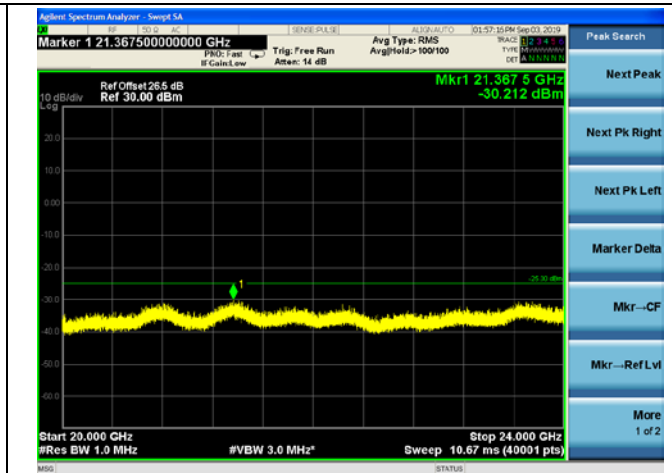

LTE Band 40(2305-2315MHz) CSE
10MHz/QPSK /Mid CH

10MHz/16QAM/Mid CH

10MHz/64QAM/Mid CH

LTE Band 40(2350-2360MHz) CSE

5MHz/QPSK /Low CH

5MHz/16QAM/Low CH

5MHz/64QAM/Low CH

LTE Band 40(2350-2360MHz) CSE