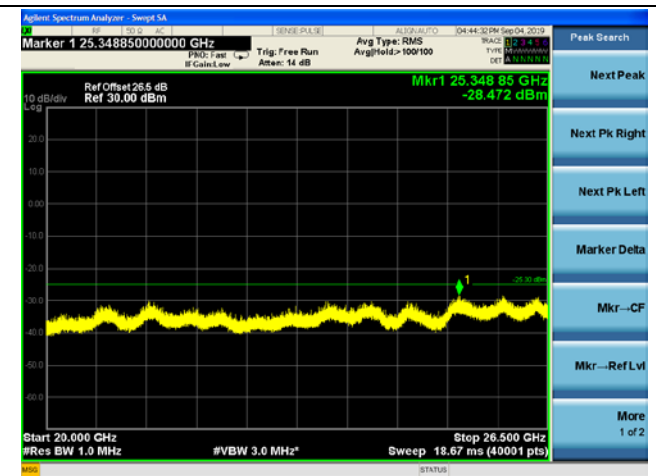

LTE Band 38 CSE

15MHz/QPSK /Mid CH

15MHz/16QAM/Mid CH

15MHz/64QAM/Mid CH

LTE Band 38 CSE

15MHz/QPSK /High CH

15MHz/16QAM/High CH

15MHz/64QAM/High CH

LTE Band 38 CSE

20MHz/QPSK /Low CH

20MHz/16QAM/Low CH

20MHz/64QAM/Low CH

LTE Band 38 CSE

20MHz/QPSK /Mid CH

20MHz/16QAM/Mid CH

20MHz/64QAM/Mid CH

LTE Band 38 CSE

20MHz/QPSK /High CH

20MHz/16QAM/High CH

20MHz/64QAM/High CH

LTE Band 40(2305-2315MHz) CSE

5MHz/QPSK /Low CH

5MHz/16QAM/Low CH

5MHz/64QAM/Low CH