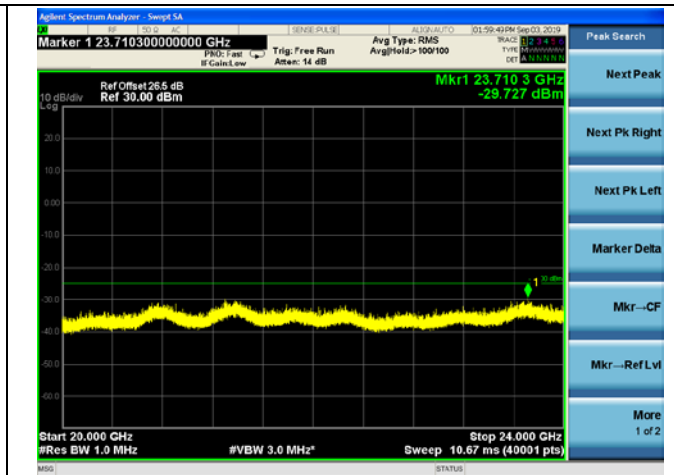

5MHz/QPSK /Mid CH

5MHz/16QAM/Mid CH

5MHz/64QAM/Mid CH

LTE Band 40(2350-2360MHz) CSE

5MHz/QPSK /High CH

5MHz/16QAM/High CH

5MHz/64QAM/High CH

LTE Band 40(2350-2360MHz) CSE
10MHz/QPSK /Mid CH