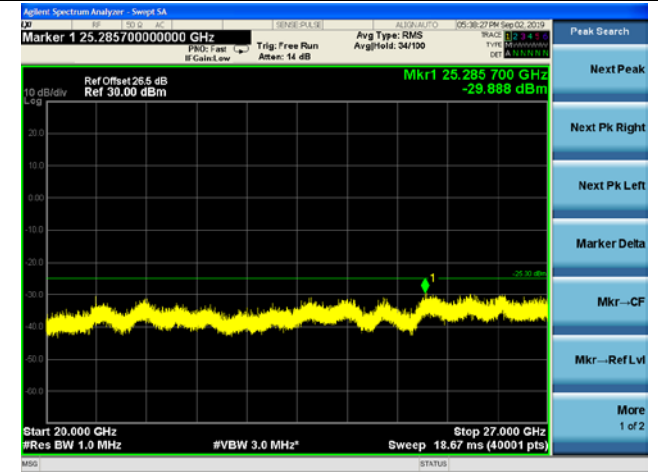

5MHz/16QAM/Mid CH

5MHz/64QAM/Mid CH

LTE Band 41 CSE

5MHz/QPSK /High CH

5MHz/16QAM/High CH

5MHz/64QAM/High CH