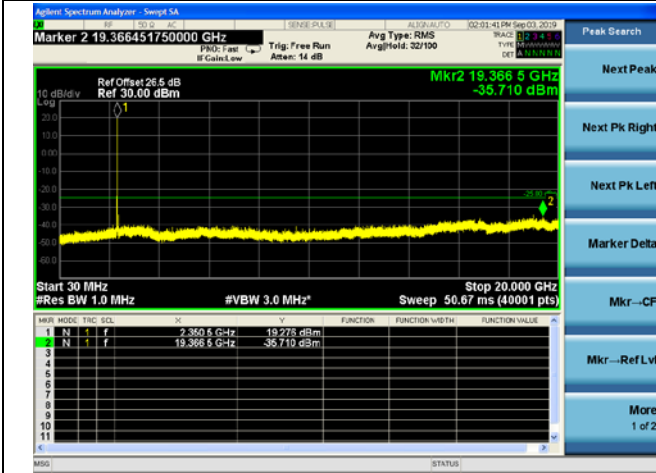

LTE Band 40(2305-2315MHz) CSE
10MHz/QPSK /Mid CH

10MHz/16QAM/Mid CH

10MHz/64QAM/Mid CH

LTE Band 40(2350-2360MHz) CSE

5MHz/QPSK /Low CH

5MHz/16QAM/Low CH

5MHz/64QAM/Low CH

LTE Band 40(2350-2360MHz) CSE

5MHz/QPSK /Mid CH

5MHz/16QAM/Mid CH

5MHz/64QAM/Mid CH

LTE Band 40(2350-2360MHz) CSE

5MHz/QPSK /High CH

5MHz/16QAM/High CH

5MHz/64QAM/High CH

LTE Band 40(2350-2360MHz) CSE
10MHz/QPSK /Mid CH