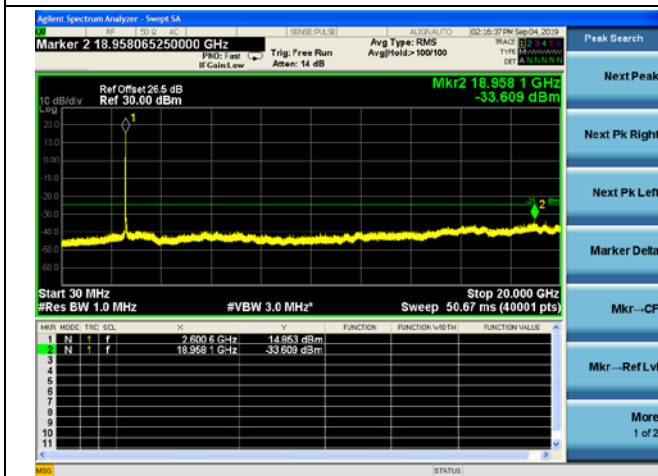

LTE Band 38 CSE

15MHz/QPSK /Mid CH

15MHz/16QAM/Mid CH

15MHz/64QAM/Mid CH

LTE Band 38 CSE

15MHz/QPSK /High CH

15MHz/16QAM/High CH

15MHz/64QAM/High CH

LTE Band 38 CSE

20MHz/QPSK /Low CH

20MHz/16QAM/Low CH

20MHz/64QAM/Low CH

LTE Band 38 CSE

20MHz/QPSK /Mid CH

20MHz/16QAM/Mid CH

20MHz/64QAM/Mid CH

LTE Band 38 CSE

20MHz/QPSK /High CH

20MHz/16QAM/High CH

20MHz/64QAM/High CH

LTE Band 40(2305-2315MHz) CSE

5MHz/QPSK /Low CH

5MHz/16QAM/Low CH

5MHz/64QAM/Low CH