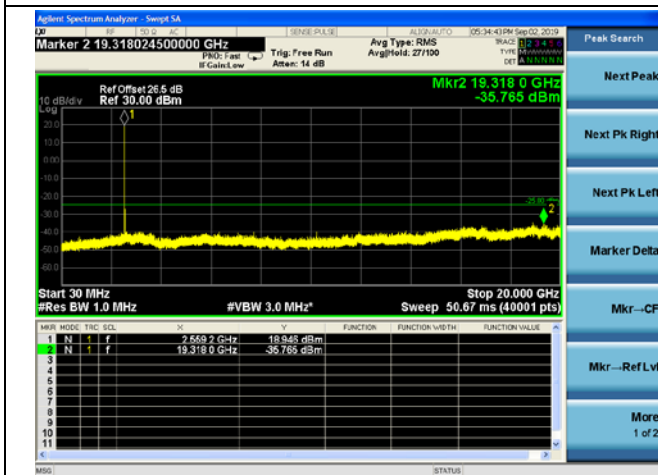

10MHz/16QAM/Mid CH

10MHz/64QAM/Mid CH

LTE Band 41 CSE

5MHz/QPSK /Low CH

5MHz/16QAM/Low CH

5MHz/64QAM/Low CH

LTE Band 41 CSE

5MHz/QPSK /Mid CH