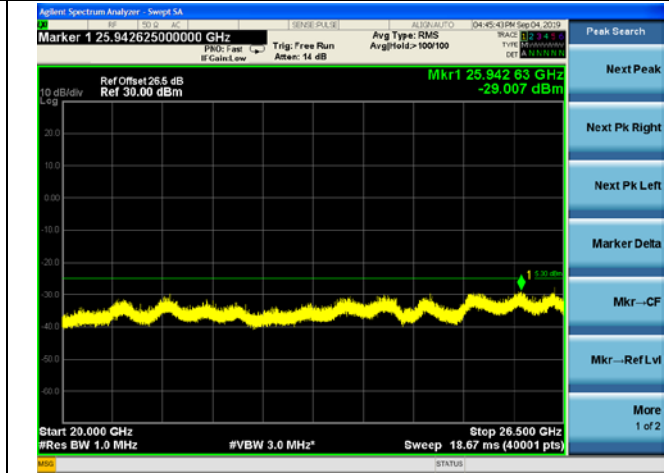

LTE Band 38 CSE

15MHz/QPSK /Mid CH

15MHz/16QAM/Mid CH

15MHz/64QAM/Mid CH

LTE Band 38 CSE

15MHz/QPSK /High CH

15MHz/16QAM/High CH

15MHz/64QAM/High CH

LTE Band 38 CSE

20MHz/QPSK /Low CH

20MHz/16QAM/Low CH

20MHz/64QAM/Low CH

LTE Band 38 CSE

20MHz/QPSK /Mid CH

20MHz/16QAM/Mid CH

20MHz/64QAM/Mid CH

LTE Band 38 CSE

20MHz/QPSK /High CH

20MHz/16QAM/High CH

20MHz/64QAM/High CH

LTE Band 40(2305-2315MHz) CSE

5MHz/QPSK /Low CH

5MHz/16QAM/Low CH

5MHz/64QAM/Low CH