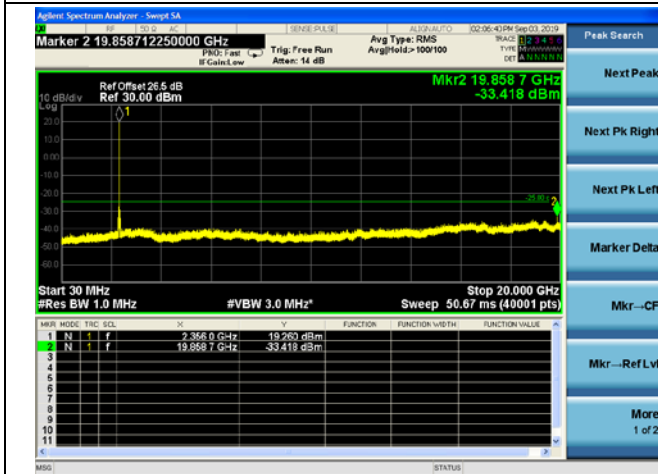

5MHz/16QAM/Mid CH