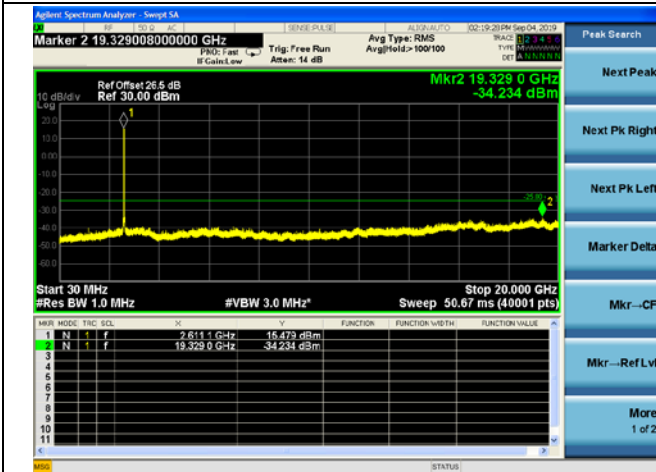

LTE Band 38 CSE

15MHz/QPSK /Mid CH

15MHz/16QAM/Mid CH

15MHz/64QAM/Mid CH

LTE Band 38 CSE

15MHz/QPSK /High CH

15MHz/16QAM/High CH

15MHz/64QAM/High CH

LTE Band 38 CSE

20MHz/QPSK /Low CH

20MHz/16QAM/Low CH

20MHz/64QAM/Low CH

LTE Band 38 CSE

20MHz/QPSK /Mid CH

20MHz/16QAM/Mid CH

20MHz/64QAM/Mid CH

LTE Band 38 CSE

20MHz/QPSK /High CH

20MHz/16QAM/High CH

20MHz/64QAM/High CH

LTE Band 40(2305-2315MHz) CSE

5MHz/QPSK /Low CH

5MHz/16QAM/Low CH

5MHz/64QAM/Low CH