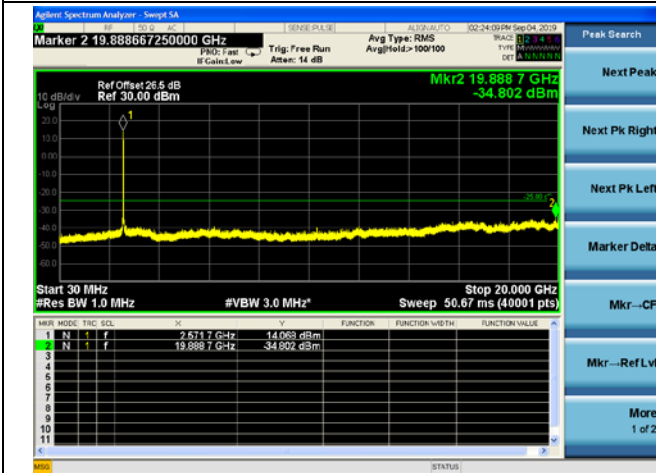

LTE Band 38 CSE

15MHz/QPSK /Mid CH

15MHz/16QAM/Mid CH

15MHz/64QAM/Mid CH

LTE Band 38 CSE

15MHz/QPSK /High CH

15MHz/16QAM/High CH

15MHz/64QAM/High CH

LTE Band 38 CSE

20MHz/QPSK /Low CH

20MHz/16QAM/Low CH

20MHz/64QAM/Low CH

LTE Band 38 CSE

20MHz/QPSK /Mid CH

20MHz/16QAM/Mid CH

20MHz/64QAM/Mid CH

LTE Band 38 CSE

20MHz/QPSK /High CH

20MHz/16QAM/High CH

20MHz/64QAM/High CH

LTE Band 40(2305-2315MHz) CSE

5MHz/QPSK /Low CH

5MHz/16QAM/Low CH

5MHz/64QAM/Low CH