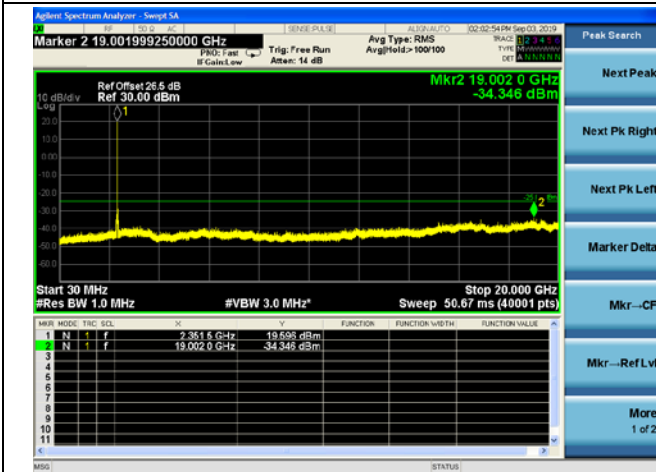

LTE Band 40(2305-2315MHz) CSE
10MHz/QPSK /Mid CH

10MHz/16QAM/Mid CH

10MHz/64QAM/Mid CH

LTE Band 40(2350-2360MHz) CSE

5MHz/QPSK /Low CH

5MHz/16QAM/Low CH

5MHz/64QAM/Low CH

LTE Band 40(2350-2360MHz) CSE