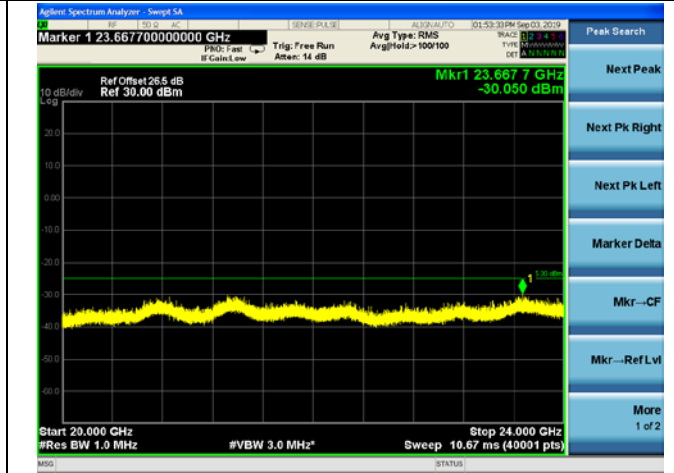

5MHz/QPSK /Mid CH

5MHz/16QAM/Mid CH

5MHz/64QAM/Mid CH

LTE Band 40(2350-2360MHz) CSE

5MHz/QPSK /High CH

5MHz/16QAM/High CH

5MHz/64QAM/High CH

LTE Band 40(2350-2360MHz) CSE
10MHz/QPSK /Mid CH