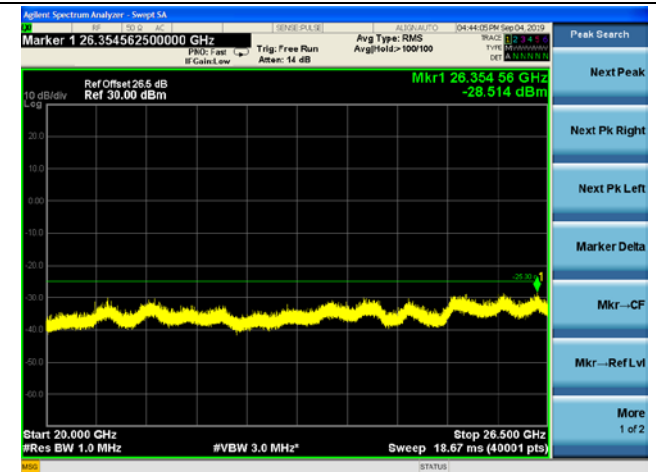

LTE Band 38 CSE

15MHz/QPSK /Mid CH

15MHz/16QAM/Mid CH

15MHz/64QAM/Mid CH

LTE Band 38 CSE

15MHz/QPSK /High CH

15MHz/16QAM/High CH

15MHz/64QAM/High CH

LTE Band 38 CSE

20MHz/QPSK /Low CH

20MHz/16QAM/Low CH

20MHz/64QAM/Low CH

LTE Band 38 CSE

20MHz/QPSK /Mid CH

20MHz/16QAM/Mid CH

20MHz/64QAM/Mid CH

LTE Band 38 CSE

20MHz/QPSK /High CH

20MHz/16QAM/High CH

20MHz/64QAM/High CH

LTE Band 40(2305-2315MHz) CSE

5MHz/QPSK /Low CH

5MHz/16QAM/Low CH

5MHz/64QAM/Low CH