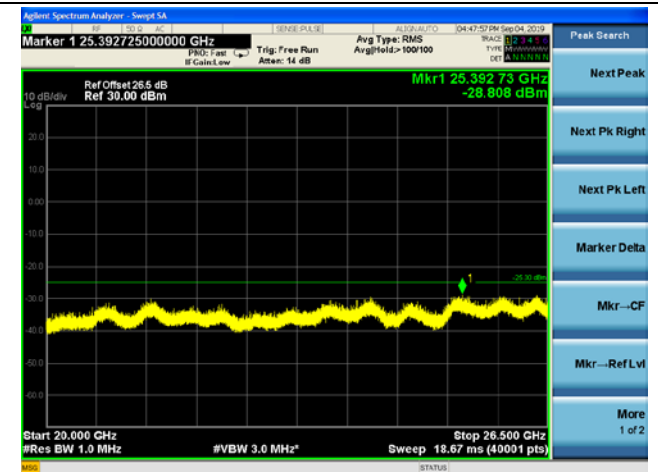

LTE Band 38 CSE

15MHz/QPSK /Mid CH

15MHz/16QAM/Mid CH

15MHz/64QAM/Mid CH

LTE Band 38 CSE

15MHz/QPSK /High CH

15MHz/16QAM/High CH

15MHz/64QAM/High CH

LTE Band 38 CSE

20MHz/QPSK /Low CH

20MHz/16QAM/Low CH

20MHz/64QAM/Low CH

LTE Band 38 CSE

20MHz/QPSK /Mid CH

20MHz/16QAM/Mid CH

20MHz/64QAM/Mid CH

LTE Band 38 CSE

20MHz/QPSK /High CH

20MHz/16QAM/High CH

20MHz/64QAM/High CH

LTE Band 40(2305-2315MHz) CSE

5MHz/QPSK /Low CH

5MHz/16QAM/Low CH

5MHz/64QAM/Low CH