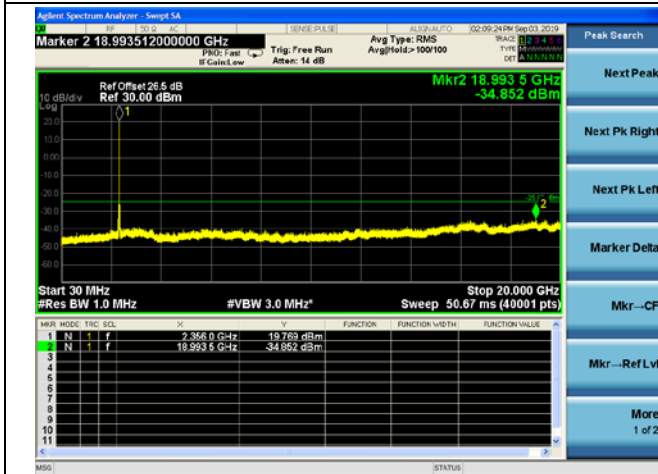

5MHz/QPSK /Mid CH

5MHz/16QAM/Mid CH

5MHz/64QAM/Mid CH

LTE Band 40(2350-2360MHz) CSE

5MHz/QPSK /High CH

5MHz/16QAM/High CH

5MHz/64QAM/High CH

LTE Band 40(2350-2360MHz) CSE
10MHz/QPSK /Mid CH