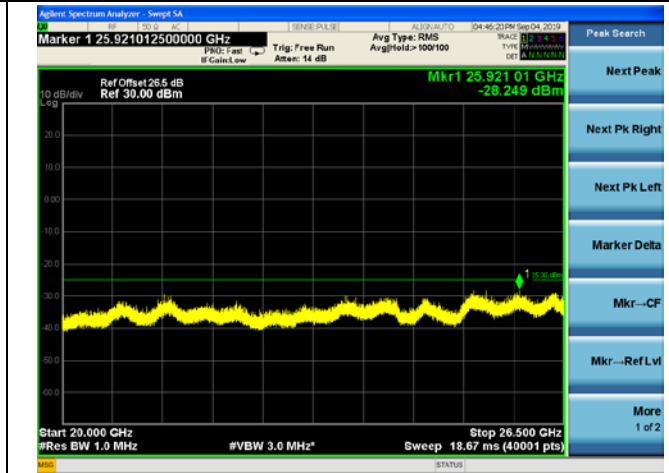

LTE Band 38 CSE

15MHz/QPSK /Mid CH

15MHz/16QAM/Mid CH

15MHz/64QAM/Mid CH

LTE Band 38 CSE

15MHz/QPSK /High CH

15MHz/16QAM/High CH

15MHz/64QAM/High CH

LTE Band 38 CSE

20MHz/QPSK /Low CH

20MHz/16QAM/Low CH

20MHz/64QAM/Low CH

LTE Band 38 CSE

20MHz/QPSK /Mid CH

20MHz/16QAM/Mid CH

20MHz/64QAM/Mid CH

LTE Band 38 CSE

20MHz/QPSK /High CH

20MHz/16QAM/High CH

20MHz/64QAM/High CH

LTE Band 40(2305-2315MHz) CSE

5MHz/QPSK /Low CH

5MHz/16QAM/Low CH

5MHz/64QAM/Low CH