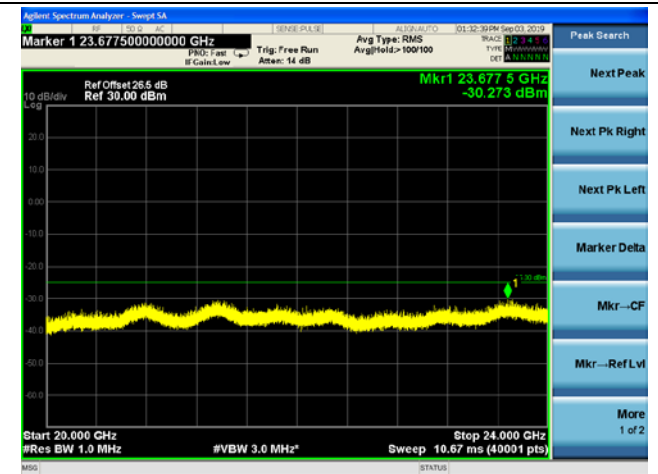

LTE Band 38 CSE

20MHz/QPSK /Low CH

20MHz/16QAM/Low CH

20MHz/64QAM/Low CH

LTE Band 38 CSE

20MHz/QPSK /Mid CH

20MHz/16QAM/Mid CH

20MHz/64QAM/Mid CH

LTE Band 38 CSE

20MHz/QPSK /High CH

20MHz/16QAM/High CH

20MHz/64QAM/High CH

LTE Band 40(2305-2315MHz) CSE

5MHz/QPSK /Low CH

5MHz/16QAM/Low CH

5MHz/64QAM/Low CH

LTE Band 40(2305-2315MHz) CSE

5MHz/QPSK /Mid CH

5MHz/16QAM/Mid CH

5MHz/64QAM/Mid CH

LTE Band 40(2305-2315MHz) CSE

5MHz/QPSK /High CH

5MHz/16QAM/High CH

5MHz/64QAM/High CH