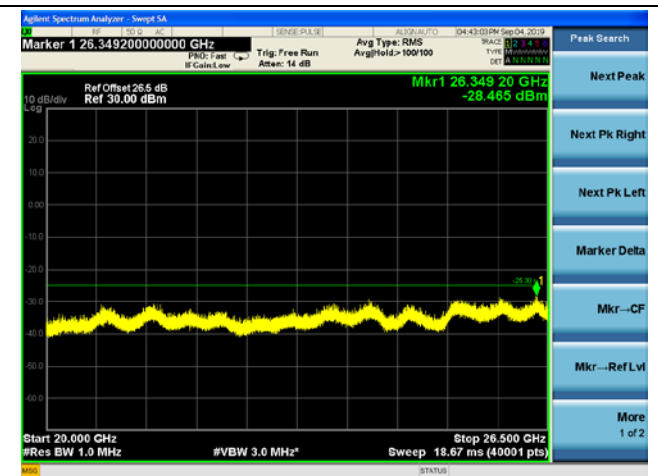

LTE Band 38 CSE

15MHz/QPSK /Mid CH

15MHz/16QAM/Mid CH

15MHz/64QAM/Mid CH

LTE Band 38 CSE

15MHz/QPSK /High CH

15MHz/16QAM/High CH

15MHz/64QAM/High CH

LTE Band 38 CSE

20MHz/QPSK /Low CH

20MHz/16QAM/Low CH

20MHz/64QAM/Low CH

LTE Band 38 CSE

20MHz/QPSK /Mid CH

20MHz/16QAM/Mid CH

20MHz/64QAM/Mid CH

LTE Band 38 CSE

20MHz/QPSK /High CH

20MHz/16QAM/High CH

20MHz/64QAM/High CH

LTE Band 40(2305-2315MHz) CSE

5MHz/QPSK /Low CH

5MHz/16QAM/Low CH

5MHz/64QAM/Low CH