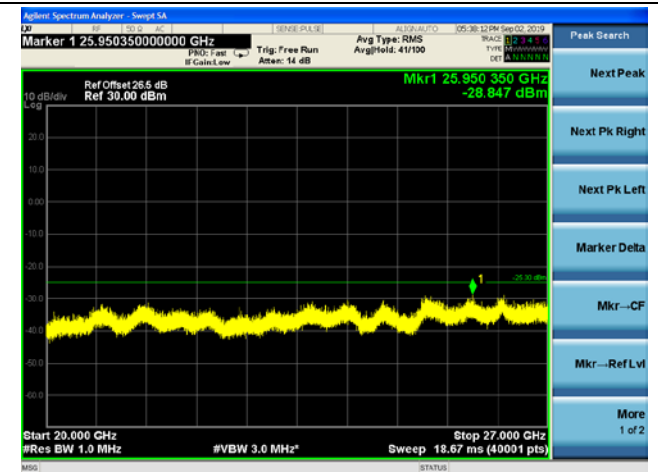

5MHz/16QAM/Mid CH

5MHz/64QAM/Mid CH

LTE Band 41 CSE

5MHz/QPSK /High CH

5MHz/16QAM/High CH

5MHz/64QAM/High CH