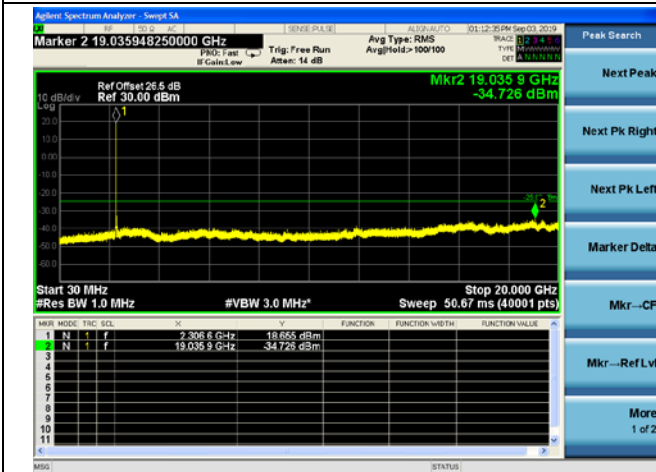

LTE Band 38 CSE

20MHz/QPSK /Low CH

20MHz/16QAM/Low CH

20MHz/64QAM/Low CH

LTE Band 38 CSE

20MHz/QPSK /Mid CH

20MHz/16QAM/Mid CH

20MHz/64QAM/Mid CH

LTE Band 38 CSE

20MHz/QPSK /High CH

20MHz/16QAM/High CH

20MHz/64QAM/High CH

LTE Band 40(2305-2315MHz) CSE

5MHz/QPSK /Low CH

5MHz/16QAM/Low CH

5MHz/64QAM/Low CH

LTE Band 40(2305-2315MHz) CSE

5MHz/QPSK /Mid CH

5MHz/16QAM/Mid CH

5MHz/64QAM/Mid CH

LTE Band 40(2305-2315MHz) CSE

5MHz/QPSK /High CH

5MHz/16QAM/High CH

5MHz/64QAM/High CH