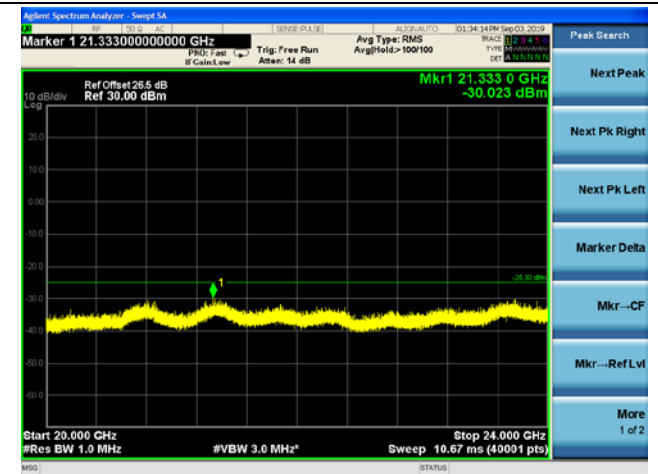

LTE Band 38 CSE

20MHz/QPSK /High CH

20MHz/16QAM/High CH

20MHz/64QAM/High CH

LTE Band 40(2305-2315MHz) CSE

5MHz/QPSK /Low CH

5MHz/16QAM/Low CH

5MHz/64QAM/Low CH

LTE Band 40(2305-2315MHz) CSE

5MHz/QPSK /Mid CH

5MHz/16QAM/Mid CH

5MHz/64QAM/Mid CH

LTE Band 40(2305-2315MHz) CSE

5MHz/QPSK /High CH

5MHz/16QAM/High CH

5MHz/64QAM/High CH

LTE Band 40(2305-2315MHz) CSE
10MHz/QPSK /Mid CH

10MHz/16QAM/Mid CH

10MHz/64QAM/Mid CH

LTE Band 40(2350-2360MHz) CSE

5MHz/QPSK /Low CH

5MHz/16QAM/Low CH

5MHz/64QAM/Low CH

LTE Band 40(2350-2360MHz) CSE