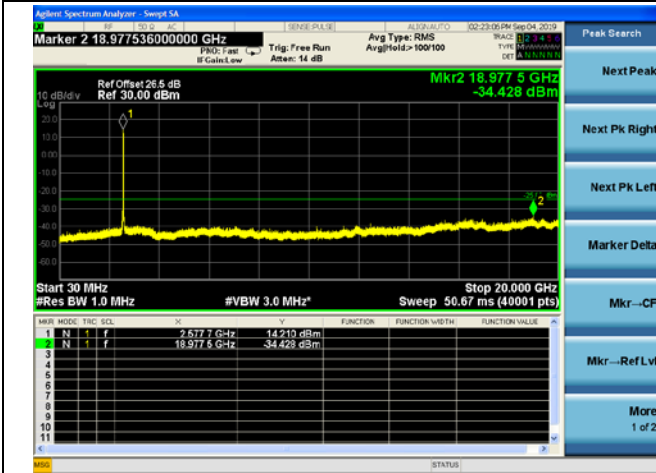

LTE Band 38 CSE

15MHz/QPSK /Mid CH

15MHz/16QAM/Mid CH

15MHz/64QAM/Mid CH

LTE Band 38 CSE

15MHz/QPSK /High CH

15MHz/16QAM/High CH

15MHz/64QAM/High CH

LTE Band 38 CSE

20MHz/QPSK /Low CH

20MHz/16QAM/Low CH

20MHz/64QAM/Low CH

LTE Band 38 CSE

20MHz/QPSK /Mid CH

20MHz/16QAM/Mid CH

20MHz/64QAM/Mid CH

LTE Band 38 CSE

20MHz/QPSK /High CH

20MHz/16QAM/High CH

20MHz/64QAM/High CH

LTE Band 40(2305-2315MHz) CSE

5MHz/QPSK /Low CH

5MHz/16QAM/Low CH

5MHz/64QAM/Low CH