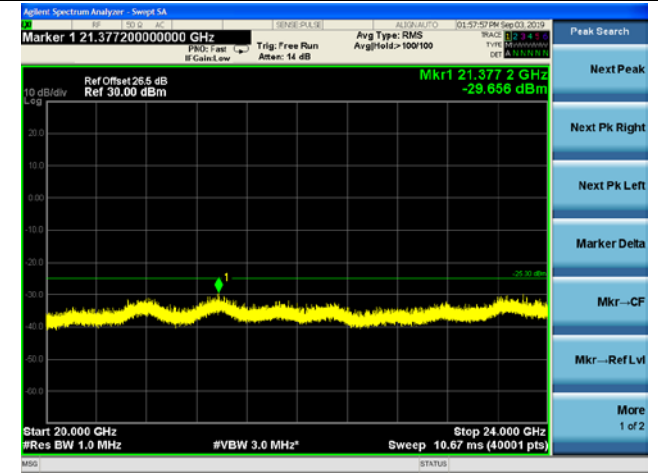

LTE Band 40(2350-2360MHz) CSE

5MHz/QPSK /Mid CH