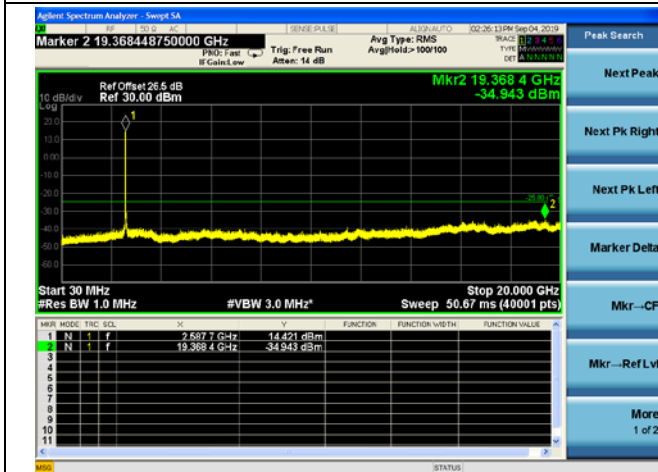

LTE Band 38 CSE

15MHz/QPSK /Mid CH

15MHz/16QAM/Mid CH

15MHz/64QAM/Mid CH

LTE Band 38 CSE

15MHz/QPSK /High CH

15MHz/16QAM/High CH

15MHz/64QAM/High CH

LTE Band 38 CSE

20MHz/QPSK /Low CH

20MHz/16QAM/Low CH

20MHz/64QAM/Low CH

LTE Band 38 CSE

20MHz/QPSK /Mid CH

20MHz/16QAM/Mid CH

20MHz/64QAM/Mid CH

LTE Band 38 CSE

20MHz/QPSK /High CH

20MHz/16QAM/High CH

20MHz/64QAM/High CH

LTE Band 40(2305-2315MHz) CSE

5MHz/QPSK /Low CH

5MHz/16QAM/Low CH

5MHz/64QAM/Low CH