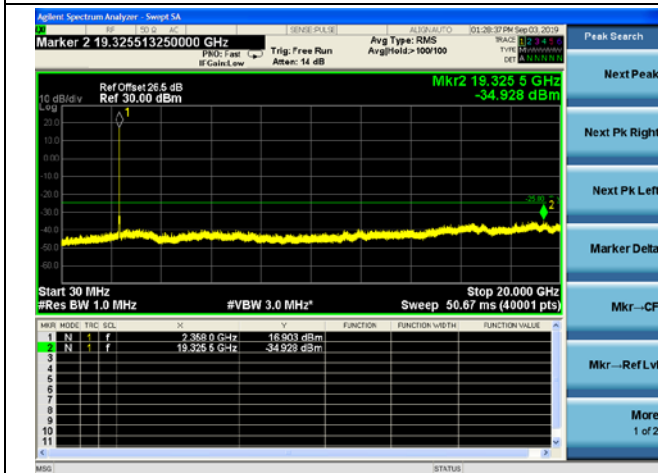

10MHz/64QAM/Mid CH