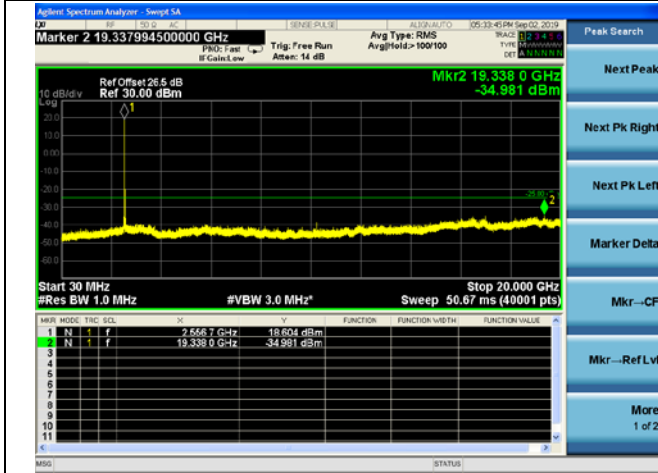

10MHz/16QAM/Mid CH

10MHz/64QAM/Mid CH

LTE Band 41 CSE

5MHz/QPSK /Low CH

5MHz/16QAM/Low CH

5MHz/64QAM/Low CH

LTE Band 41 CSE

5MHz/QPSK /Mid CH