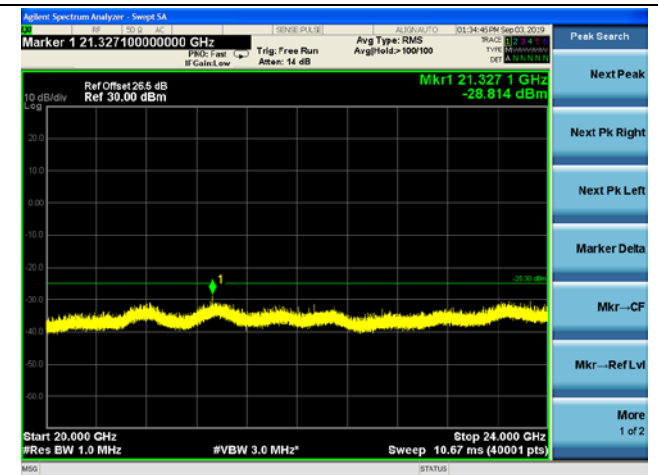

LTE Band 38 CSE

20MHz/QPSK /High CH

20MHz/16QAM/High CH

20MHz/64QAM/High CH

LTE Band 40(2305-2315MHz) CSE

5MHz/QPSK /Low CH

5MHz/16QAM/Low CH

5MHz/64QAM/Low CH

LTE Band 40(2305-2315MHz) CSE

5MHz/QPSK /Mid CH

5MHz/16QAM/Mid CH

5MHz/64QAM/Mid CH

LTE Band 40(2305-2315MHz) CSE

5MHz/QPSK /High CH

5MHz/16QAM/High CH

5MHz/64QAM/High CH

LTE Band 40(2305-2315MHz) CSE
10MHz/QPSK /Mid CH

10MHz/16QAM/Mid CH

10MHz/64QAM/Mid CH

LTE Band 40(2350-2360MHz) CSE

5MHz/QPSK /Low CH

5MHz/16QAM/Low CH

5MHz/64QAM/Low CH

LTE Band 40(2350-2360MHz) CSE