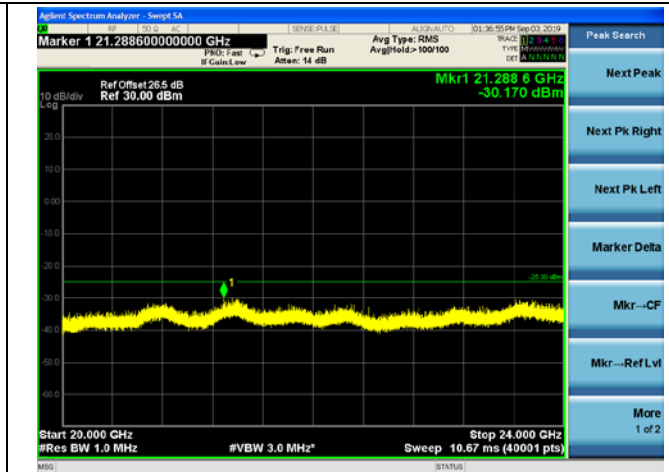

LTE Band 38 CSE

20MHz/QPSK /High CH

20MHz/16QAM/High CH

20MHz/64QAM/High CH

LTE Band 40(2305-2315MHz) CSE

5MHz/QPSK /Low CH

5MHz/16QAM/Low CH

5MHz/64QAM/Low CH

LTE Band 40(2305-2315MHz) CSE

5MHz/QPSK /Mid CH

5MHz/16QAM/Mid CH

5MHz/64QAM/Mid CH

LTE Band 40(2305-2315MHz) CSE

5MHz/QPSK /High CH

5MHz/16QAM/High CH

5MHz/64QAM/High CH

LTE Band 40(2305-2315MHz) CSE
10MHz/QPSK /Mid CH

10MHz/16QAM/Mid CH

10MHz/64QAM/Mid CH

LTE Band 40(2350-2360MHz) CSE

5MHz/QPSK /Low CH

5MHz/16QAM/Low CH

5MHz/64QAM/Low CH

LTE Band 40(2350-2360MHz) CSE