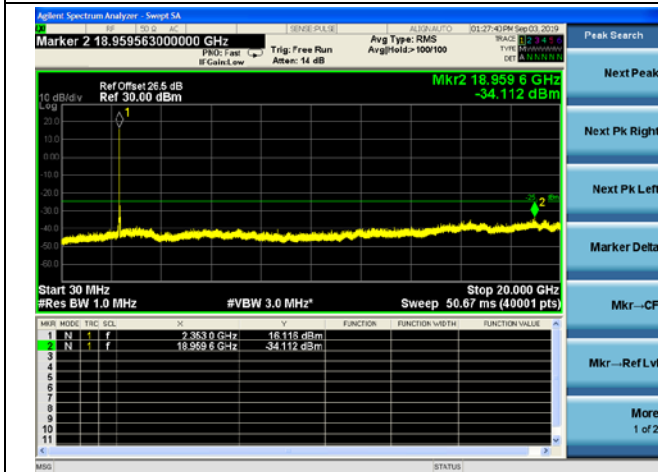

10MHz/16QAM/Mid CH