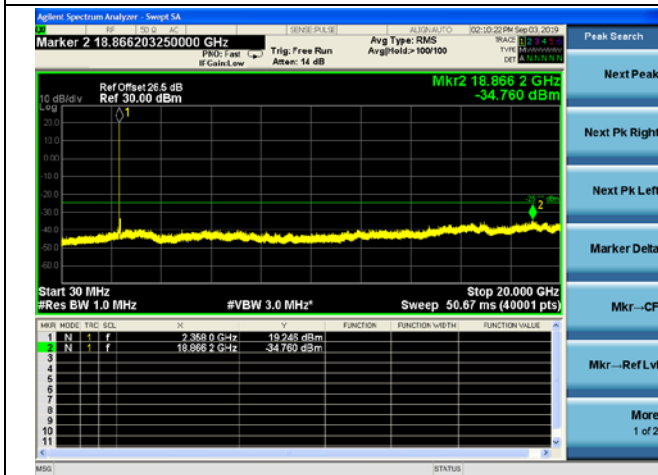

5MHz/QPSK /Mid CH

5MHz/16QAM/Mid CH

5MHz/64QAM/Mid CH

LTE Band 40(2350-2360MHz) CSE

5MHz/QPSK /High CH

5MHz/16QAM/High CH

5MHz/64QAM/High CH

LTE Band 40(2350-2360MHz) CSE
10MHz/QPSK /Mid CH