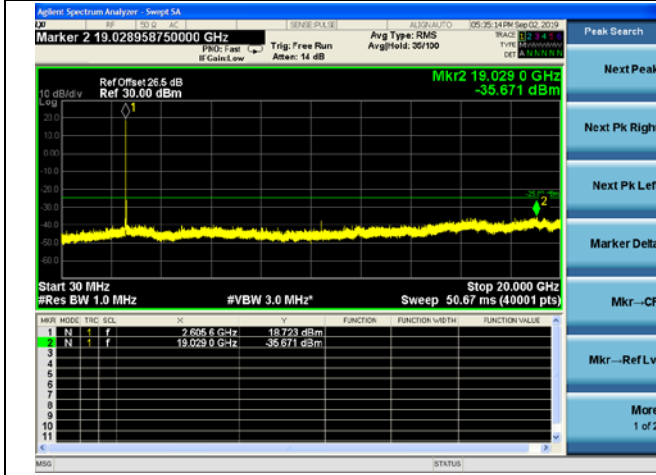

10MHz/16QAM/Mid CH

10MHz/64QAM/Mid CH

LTE Band 41 CSE

5MHz/QPSK /Low CH

5MHz/16QAM/Low CH

5MHz/64QAM/Low CH

LTE Band 41 CSE

5MHz/QPSK /Mid CH