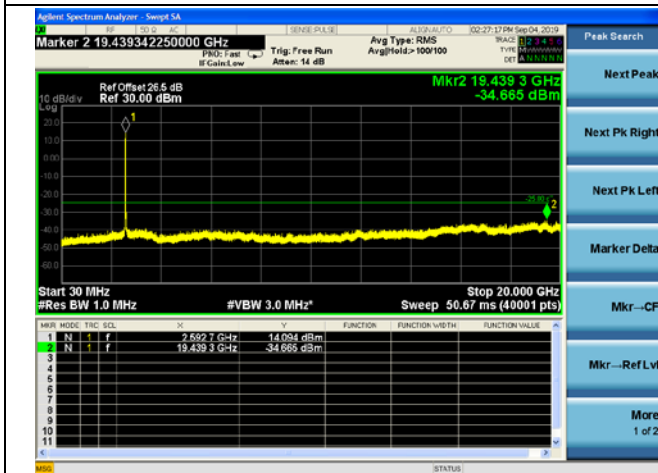

LTE Band 38 CSE

15MHz/QPSK /Mid CH

15MHz/16QAM/Mid CH

15MHz/64QAM/Mid CH

LTE Band 38 CSE

15MHz/QPSK /High CH

15MHz/16QAM/High CH

15MHz/64QAM/High CH

LTE Band 38 CSE

20MHz/QPSK /Low CH

20MHz/16QAM/Low CH

20MHz/64QAM/Low CH

LTE Band 38 CSE

20MHz/QPSK /Mid CH

20MHz/16QAM/Mid CH

20MHz/64QAM/Mid CH

LTE Band 38 CSE

20MHz/QPSK /High CH

20MHz/16QAM/High CH

20MHz/64QAM/High CH

LTE Band 40(2305-2315MHz) CSE

5MHz/QPSK /Low CH

5MHz/16QAM/Low CH

5MHz/64QAM/Low CH