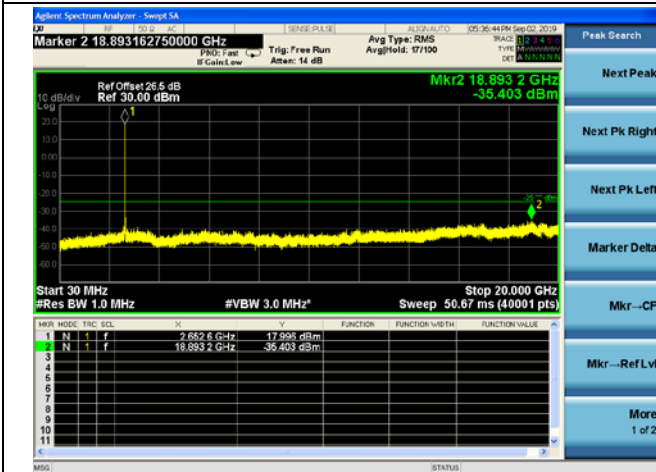

5MHz/16QAM/Mid CH

5MHz/64QAM/Mid CH

LTE Band 41 CSE

5MHz/QPSK /High CH

5MHz/16QAM/High CH

5MHz/64QAM/High CH