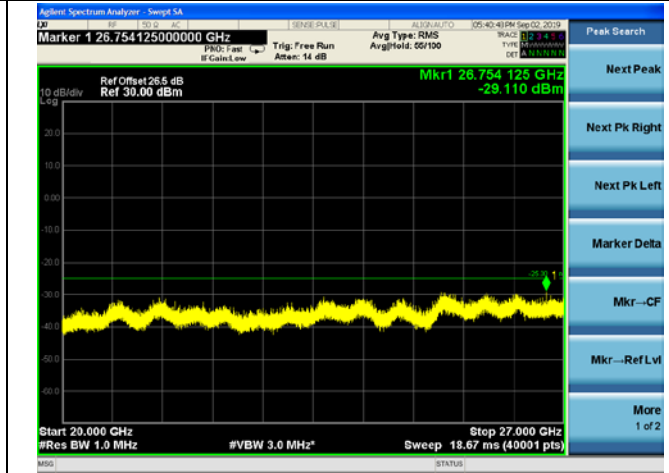

10MHz/16QAM/Mid CH

10MHz/64QAM/Mid CH

LTE Band 41 CSE

5MHz/QPSK /Low CH

5MHz/16QAM/Low CH

5MHz/64QAM/Low CH

LTE Band 41 CSE

5MHz/QPSK /Mid CH