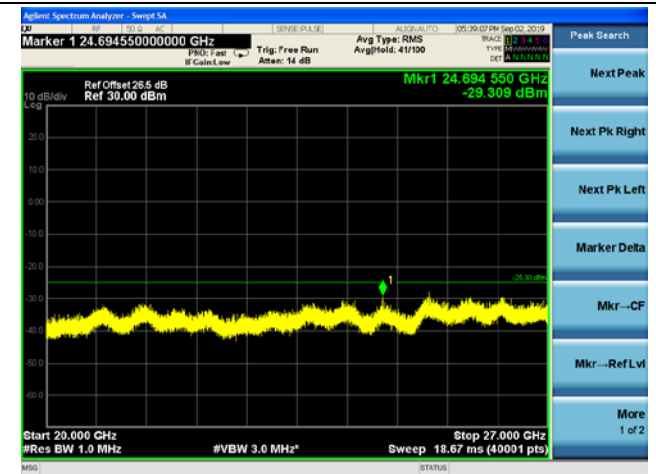

5MHz/16QAM/Mid CH