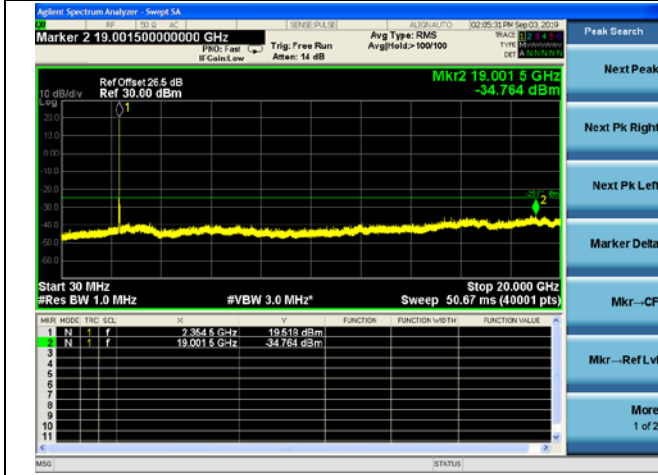

LTE Band 40(2305-2315MHz) CSE
10MHz/QPSK /Mid CH

10MHz/16QAM/Mid CH

10MHz/64QAM/Mid CH

LTE Band 40(2350-2360MHz) CSE

5MHz/QPSK /Low CH

5MHz/16QAM/Low CH

5MHz/64QAM/Low CH

LTE Band 40(2350-2360MHz) CSE

5MHz/QPSK /Mid CH

5MHz/16QAM/Mid CH

5MHz/64QAM/Mid CH

LTE Band 40(2350-2360MHz) CSE

5MHz/QPSK /High CH

5MHz/16QAM/High CH

5MHz/64QAM/High CH

LTE Band 40(2350-2360MHz) CSE
10MHz/QPSK /Mid CH