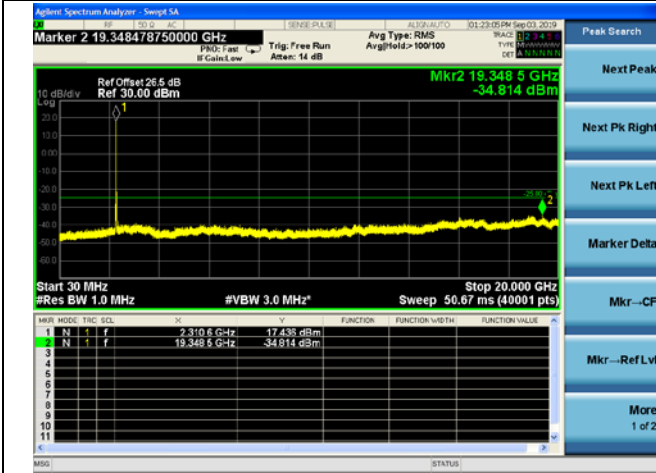

LTE Band 38 CSE

20MHz/QPSK /High CH

20MHz/16QAM/High CH

20MHz/64QAM/High CH

LTE Band 40(2305-2315MHz) CSE

5MHz/QPSK /Low CH

5MHz/16QAM/Low CH

5MHz/64QAM/Low CH

LTE Band 40(2305-2315MHz) CSE

5MHz/QPSK /Mid CH

5MHz/16QAM/Mid CH

5MHz/64QAM/Mid CH

LTE Band 40(2305-2315MHz) CSE

5MHz/QPSK /High CH

5MHz/16QAM/High CH

5MHz/64QAM/High CH

LTE Band 40(2305-2315MHz) CSE
10MHz/QPSK /Mid CH

10MHz/16QAM/Mid CH

10MHz/64QAM/Mid CH

LTE Band 40(2350-2360MHz) CSE

5MHz/QPSK /Low CH

5MHz/16QAM/Low CH

5MHz/64QAM/Low CH

LTE Band 40(2350-2360MHz) CSE