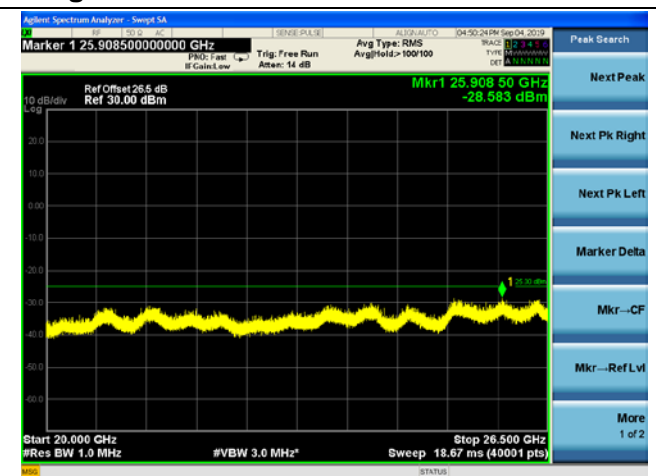

LTE Band 38 CSE

20MHz/QPSK /Low CH

20MHz/16QAM/Low CH

20MHz/64QAM/Low CH

LTE Band 38 CSE

20MHz/QPSK /Mid CH

20MHz/16QAM/Mid CH

20MHz/64QAM/Mid CH

LTE Band 38 CSE

20MHz/QPSK /High CH

20MHz/16QAM/High CH

20MHz/64QAM/High CH

LTE Band 40(2305-2315MHz) CSE

5MHz/QPSK /Low CH

5MHz/16QAM/Low CH

5MHz/64QAM/Low CH

LTE Band 40(2305-2315MHz) CSE

5MHz/QPSK /Mid CH

5MHz/16QAM/Mid CH

5MHz/64QAM/Mid CH

LTE Band 40(2305-2315MHz) CSE

5MHz/QPSK /High CH

5MHz/16QAM/High CH

5MHz/64QAM/High CH