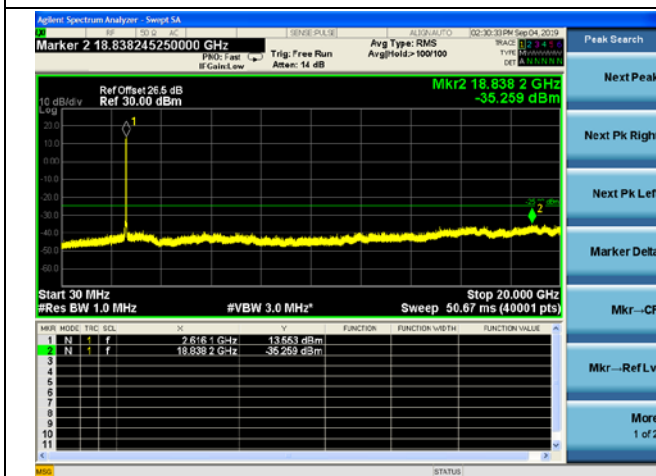

LTE Band 38 CSE

20MHz/QPSK /Low CH

20MHz/16QAM/Low CH

20MHz/64QAM/Low CH

LTE Band 38 CSE

20MHz/QPSK /Mid CH

20MHz/16QAM/Mid CH

20MHz/64QAM/Mid CH

LTE Band 38 CSE

20MHz/QPSK /High CH

20MHz/16QAM/High CH

20MHz/64QAM/High CH

LTE Band 40(2305-2315MHz) CSE

5MHz/QPSK /Low CH

5MHz/16QAM/Low CH

5MHz/64QAM/Low CH

LTE Band 40(2305-2315MHz) CSE

5MHz/QPSK /Mid CH

5MHz/16QAM/Mid CH

5MHz/64QAM/Mid CH

LTE Band 40(2305-2315MHz) CSE

5MHz/QPSK /High CH

5MHz/16QAM/High CH

5MHz/64QAM/High CH