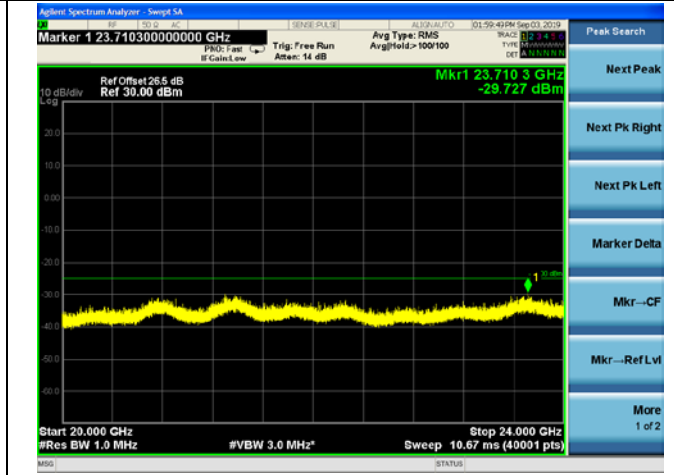

5MHz/QPSK /Mid CH

5MHz/16QAM/Mid CH

5MHz/64QAM/Mid CH

LTE Band 40(2350-2360MHz) CSE

5MHz/QPSK /High CH

5MHz/16QAM/High CH

5MHz/64QAM/High CH

LTE Band 40(2350-2360MHz) CSE
10MHz/QPSK /Mid CH