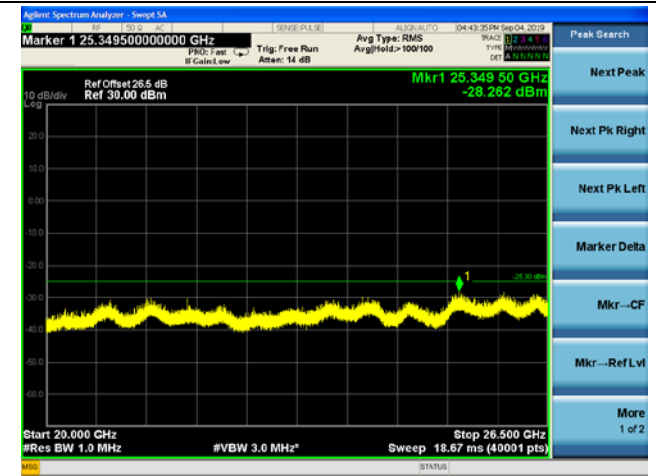

LTE Band 38 CSE

15MHz/QPSK /Mid CH

15MHz/16QAM/Mid CH

15MHz/64QAM/Mid CH

LTE Band 38 CSE

15MHz/QPSK /High CH

15MHz/16QAM/High CH

15MHz/64QAM/High CH

LTE Band 38 CSE

20MHz/QPSK /Low CH

20MHz/16QAM/Low CH

20MHz/64QAM/Low CH

LTE Band 38 CSE

20MHz/QPSK /Mid CH

20MHz/16QAM/Mid CH

20MHz/64QAM/Mid CH

LTE Band 38 CSE

20MHz/QPSK /High CH

20MHz/16QAM/High CH

20MHz/64QAM/High CH

LTE Band 40(2305-2315MHz) CSE

5MHz/QPSK /Low CH

5MHz/16QAM/Low CH

5MHz/64QAM/Low CH