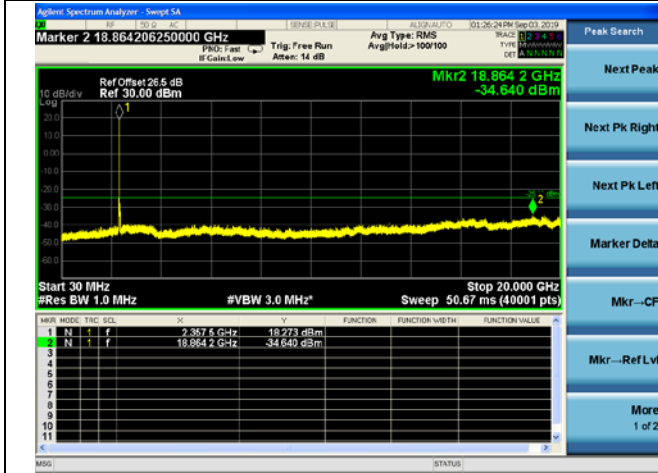

5MHz/QPSK /Mid CH

5MHz/16QAM/Mid CH

5MHz/64QAM/Mid CH

LTE Band 40(2350-2360MHz) CSE

5MHz/QPSK /High CH

5MHz/16QAM/High CH

5MHz/64QAM/High CH

LTE Band 40(2350-2360MHz) CSE
10MHz/QPSK /Mid CH