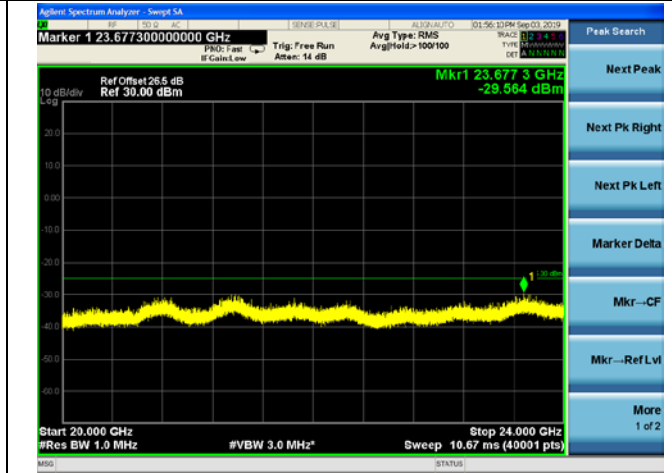

LTE Band 40(2305-2315MHz) CSE
10MHz/QPSK /Mid CH

10MHz/16QAM/Mid CH

10MHz/64QAM/Mid CH

LTE Band 40(2350-2360MHz) CSE

5MHz/QPSK /Low CH

5MHz/16QAM/Low CH

5MHz/64QAM/Low CH

LTE Band 40(2350-2360MHz) CSE