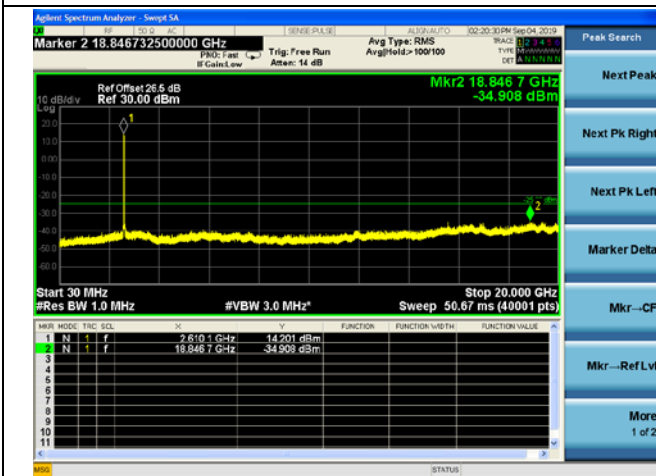

LTE Band 38 CSE

15MHz/QPSK /Mid CH

15MHz/16QAM/Mid CH

15MHz/64QAM/Mid CH

LTE Band 38 CSE

15MHz/QPSK /High CH

15MHz/16QAM/High CH

15MHz/64QAM/High CH

LTE Band 38 CSE

20MHz/QPSK /Low CH

20MHz/16QAM/Low CH

20MHz/64QAM/Low CH

LTE Band 38 CSE

20MHz/QPSK /Mid CH

20MHz/16QAM/Mid CH

20MHz/64QAM/Mid CH

LTE Band 38 CSE

20MHz/QPSK /High CH

20MHz/16QAM/High CH

20MHz/64QAM/High CH

LTE Band 40(2305-2315MHz) CSE

5MHz/QPSK /Low CH

5MHz/16QAM/Low CH

5MHz/64QAM/Low CH