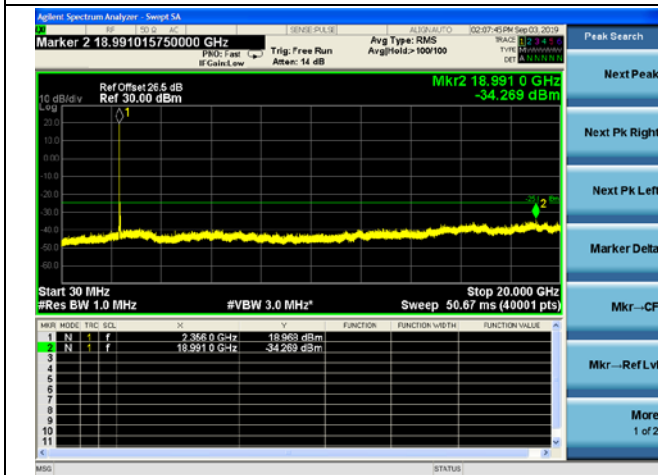

5MHz/64QAM/Mid CH