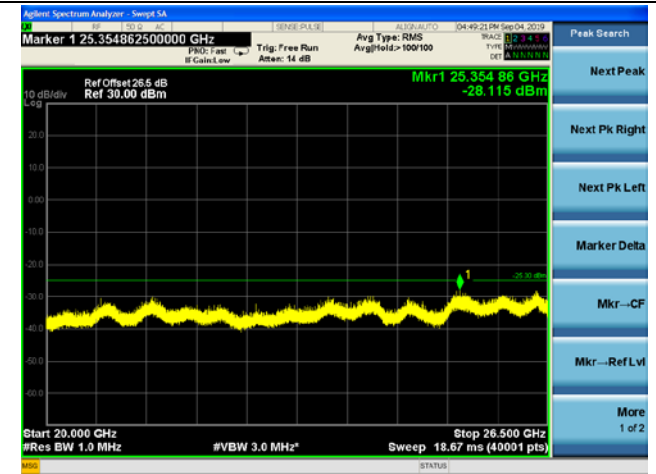

LTE Band 38 CSE

15MHz/QPSK /Mid CH

15MHz/16QAM/Mid CH

15MHz/64QAM/Mid CH

LTE Band 38 CSE

15MHz/QPSK /High CH

15MHz/16QAM/High CH

15MHz/64QAM/High CH

LTE Band 38 CSE

20MHz/QPSK /Low CH

20MHz/16QAM/Low CH

20MHz/64QAM/Low CH

LTE Band 38 CSE

20MHz/QPSK /Mid CH

20MHz/16QAM/Mid CH

20MHz/64QAM/Mid CH

LTE Band 38 CSE

20MHz/QPSK /High CH

20MHz/16QAM/High CH

20MHz/64QAM/High CH

LTE Band 40(2305-2315MHz) CSE

5MHz/QPSK /Low CH

5MHz/16QAM/Low CH

5MHz/64QAM/Low CH