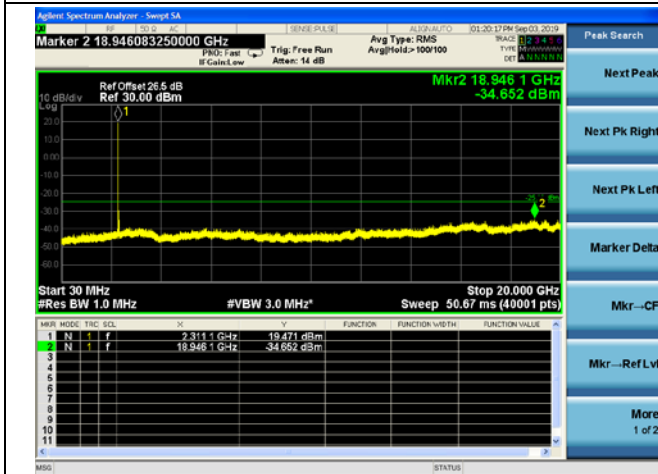

LTE Band 38 CSE

20MHz/QPSK /High CH

20MHz/16QAM/High CH

20MHz/64QAM/High CH

LTE Band 40(2305-2315MHz) CSE

5MHz/QPSK /Low CH

5MHz/16QAM/Low CH

5MHz/64QAM/Low CH

LTE Band 40(2305-2315MHz) CSE

5MHz/QPSK /Mid CH

5MHz/16QAM/Mid CH

5MHz/64QAM/Mid CH

LTE Band 40(2305-2315MHz) CSE

5MHz/QPSK /High CH

5MHz/16QAM/High CH

5MHz/64QAM/High CH

LTE Band 40(2305-2315MHz) CSE
10MHz/QPSK /Mid CH

10MHz/16QAM/Mid CH

10MHz/64QAM/Mid CH

LTE Band 40(2350-2360MHz) CSE

5MHz/QPSK /Low CH

5MHz/16QAM/Low CH

5MHz/64QAM/Low CH

LTE Band 40(2350-2360MHz) CSE