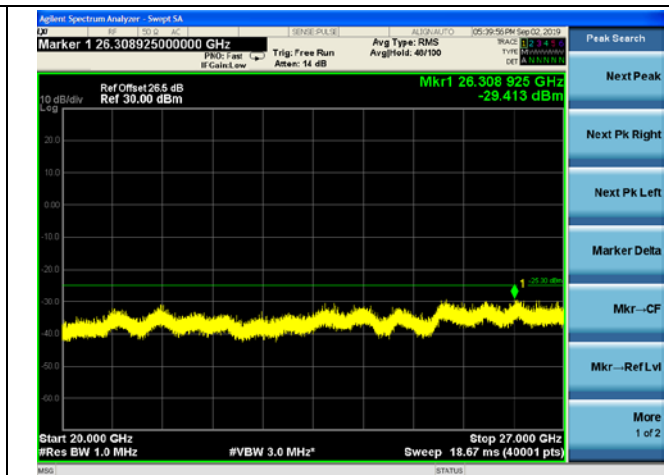

10MHz/16QAM/Mid CH

10MHz/64QAM/Mid CH

LTE Band 41 CSE

5MHz/QPSK /Low CH

5MHz/16QAM/Low CH

5MHz/64QAM/Low CH

LTE Band 41 CSE

5MHz/QPSK /Mid CH