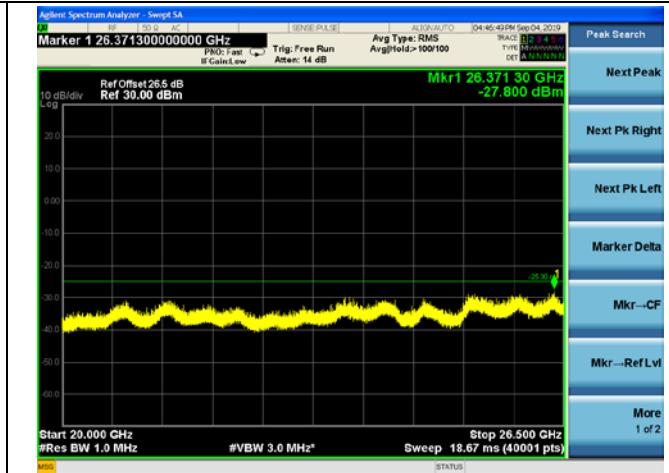

LTE Band 38 CSE

15MHz/QPSK /Mid CH

15MHz/16QAM/Mid CH

15MHz/64QAM/Mid CH

LTE Band 38 CSE

15MHz/QPSK /High CH

15MHz/16QAM/High CH

15MHz/64QAM/High CH

LTE Band 38 CSE

20MHz/QPSK /Low CH

20MHz/16QAM/Low CH

20MHz/64QAM/Low CH

LTE Band 38 CSE

20MHz/QPSK /Mid CH

20MHz/16QAM/Mid CH

20MHz/64QAM/Mid CH

LTE Band 38 CSE

20MHz/QPSK /High CH

20MHz/16QAM/High CH

20MHz/64QAM/High CH

LTE Band 40(2305-2315MHz) CSE

5MHz/QPSK /Low CH

5MHz/16QAM/Low CH

5MHz/64QAM/Low CH