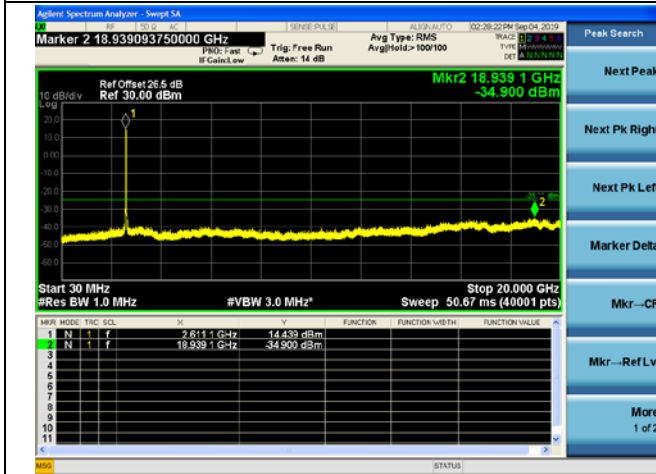

LTE Band 38 CSE

15MHz/QPSK /Mid CH

15MHz/16QAM/Mid CH

15MHz/64QAM/Mid CH

LTE Band 38 CSE

15MHz/QPSK /High CH

15MHz/16QAM/High CH

15MHz/64QAM/High CH

LTE Band 38 CSE

20MHz/QPSK /Low CH

20MHz/16QAM/Low CH

20MHz/64QAM/Low CH

LTE Band 38 CSE

20MHz/QPSK /Mid CH

20MHz/16QAM/Mid CH

20MHz/64QAM/Mid CH

LTE Band 38 CSE

20MHz/QPSK /High CH

20MHz/16QAM/High CH

20MHz/64QAM/High CH

LTE Band 40(2305-2315MHz) CSE

5MHz/QPSK /Low CH

5MHz/16QAM/Low CH

5MHz/64QAM/Low CH