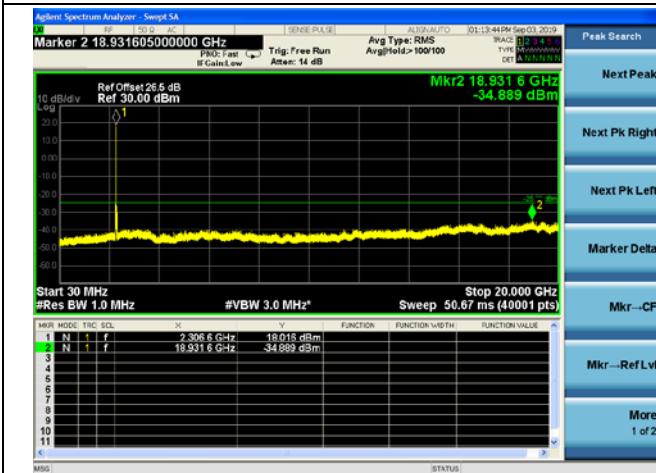

LTE Band 38 CSE

20MHz/QPSK /Low CH

20MHz/16QAM/Low CH

20MHz/64QAM/Low CH

LTE Band 38 CSE

20MHz/QPSK /Mid CH

20MHz/16QAM/Mid CH

20MHz/64QAM/Mid CH

LTE Band 38 CSE

20MHz/QPSK /High CH

20MHz/16QAM/High CH

20MHz/64QAM/High CH

LTE Band 40(2305-2315MHz) CSE

5MHz/QPSK /Low CH

5MHz/16QAM/Low CH

5MHz/64QAM/Low CH

LTE Band 40(2305-2315MHz) CSE

5MHz/QPSK /Mid CH

5MHz/16QAM/Mid CH

5MHz/64QAM/Mid CH

LTE Band 40(2305-2315MHz) CSE

5MHz/QPSK /High CH

5MHz/16QAM/High CH

5MHz/64QAM/High CH