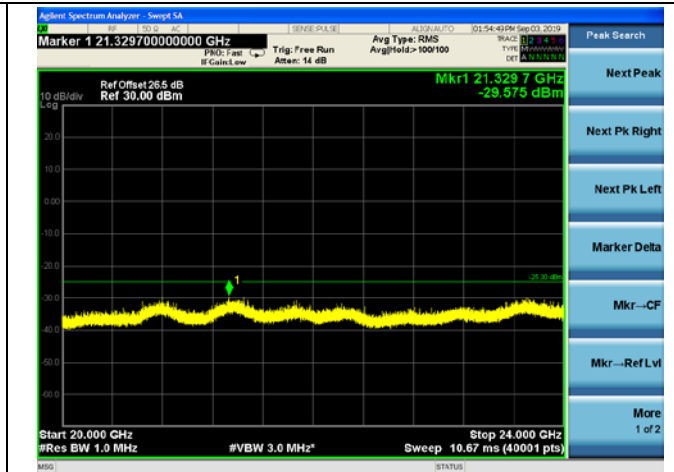

10MHz/16QAM/Mid CH