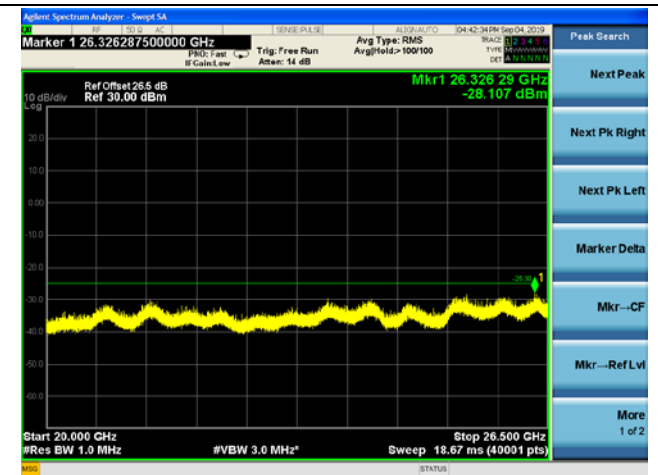

LTE Band 38 CSE

15MHz/QPSK /Mid CH

15MHz/16QAM/Mid CH

15MHz/64QAM/Mid CH

LTE Band 38 CSE

15MHz/QPSK /High CH

15MHz/16QAM/High CH

15MHz/64QAM/High CH

LTE Band 38 CSE

20MHz/QPSK /Low CH

20MHz/16QAM/Low CH

20MHz/64QAM/Low CH

LTE Band 38 CSE

20MHz/QPSK /Mid CH

20MHz/16QAM/Mid CH

20MHz/64QAM/Mid CH

LTE Band 38 CSE

20MHz/QPSK /High CH

20MHz/16QAM/High CH

20MHz/64QAM/High CH

LTE Band 40(2305-2315MHz) CSE

5MHz/QPSK /Low CH

5MHz/16QAM/Low CH

5MHz/64QAM/Low CH