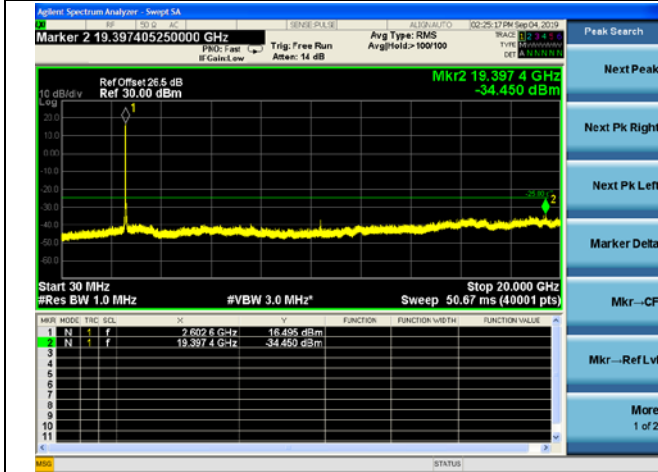

LTE Band 38 CSE

15MHz/QPSK /Mid CH

15MHz/16QAM/Mid CH

15MHz/64QAM/Mid CH

LTE Band 38 CSE

15MHz/QPSK /High CH

15MHz/16QAM/High CH

15MHz/64QAM/High CH

LTE Band 38 CSE

20MHz/QPSK /Low CH

20MHz/16QAM/Low CH

20MHz/64QAM/Low CH

LTE Band 38 CSE

20MHz/QPSK /Mid CH

20MHz/16QAM/Mid CH

20MHz/64QAM/Mid CH

LTE Band 38 CSE

20MHz/QPSK /High CH

20MHz/16QAM/High CH

20MHz/64QAM/High CH

LTE Band 40(2305-2315MHz) CSE

5MHz/QPSK /Low CH

5MHz/16QAM/Low CH

5MHz/64QAM/Low CH