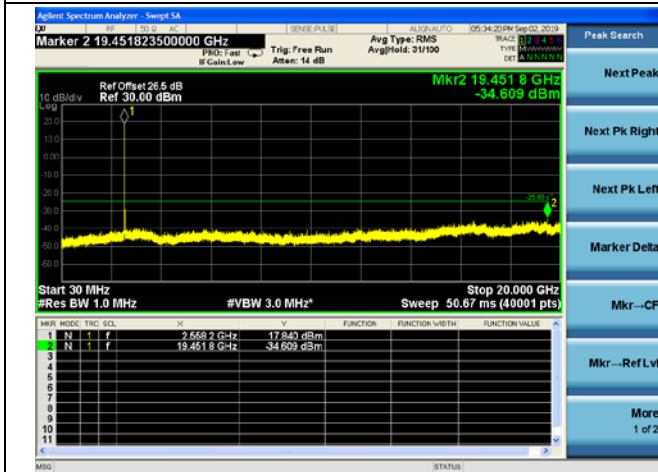

10MHz/16QAM/Mid CH

10MHz/64QAM/Mid CH

LTE Band 41 CSE

5MHz/QPSK /Low CH

5MHz/16QAM/Low CH

5MHz/64QAM/Low CH

LTE Band 41 CSE

5MHz/QPSK /Mid CH