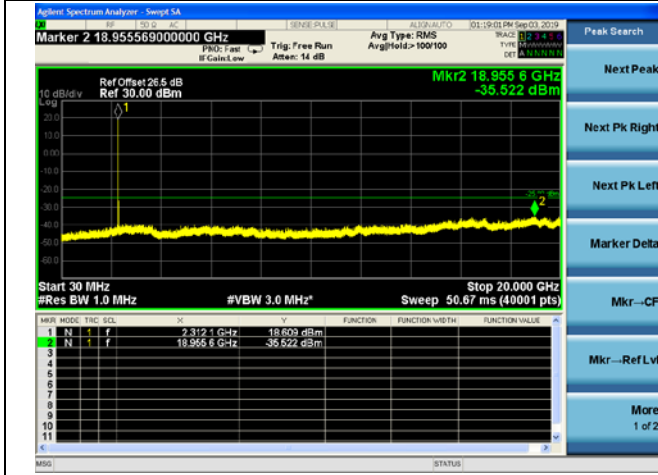

LTE Band 38 CSE

20MHz/QPSK /High CH

20MHz/16QAM/High CH

20MHz/64QAM/High CH

LTE Band 40(2305-2315MHz) CSE

5MHz/QPSK /Low CH

5MHz/16QAM/Low CH

5MHz/64QAM/Low CH

LTE Band 40(2305-2315MHz) CSE

5MHz/QPSK /Mid CH

5MHz/16QAM/Mid CH

5MHz/64QAM/Mid CH

LTE Band 40(2305-2315MHz) CSE

5MHz/QPSK /High CH

5MHz/16QAM/High CH

5MHz/64QAM/High CH

LTE Band 40(2305-2315MHz) CSE
10MHz/QPSK /Mid CH

10MHz/16QAM/Mid CH

10MHz/64QAM/Mid CH

LTE Band 40(2350-2360MHz) CSE

5MHz/QPSK /Low CH

5MHz/16QAM/Low CH

5MHz/64QAM/Low CH

LTE Band 40(2350-2360MHz) CSE