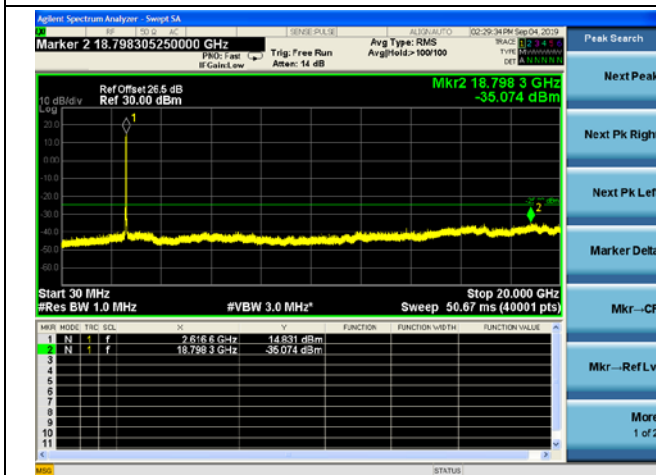

LTE Band 38 CSE

15MHz/QPSK /Mid CH

15MHz/16QAM/Mid CH

15MHz/64QAM/Mid CH

LTE Band 38 CSE

15MHz/QPSK /High CH

15MHz/16QAM/High CH

15MHz/64QAM/High CH

LTE Band 38 CSE

20MHz/QPSK /Low CH

20MHz/16QAM/Low CH

20MHz/64QAM/Low CH

LTE Band 38 CSE

20MHz/QPSK /Mid CH

20MHz/16QAM/Mid CH

20MHz/64QAM/Mid CH

LTE Band 38 CSE

20MHz/QPSK /High CH

20MHz/16QAM/High CH

20MHz/64QAM/High CH

LTE Band 40(2305-2315MHz) CSE

5MHz/QPSK /Low CH

5MHz/16QAM/Low CH

5MHz/64QAM/Low CH