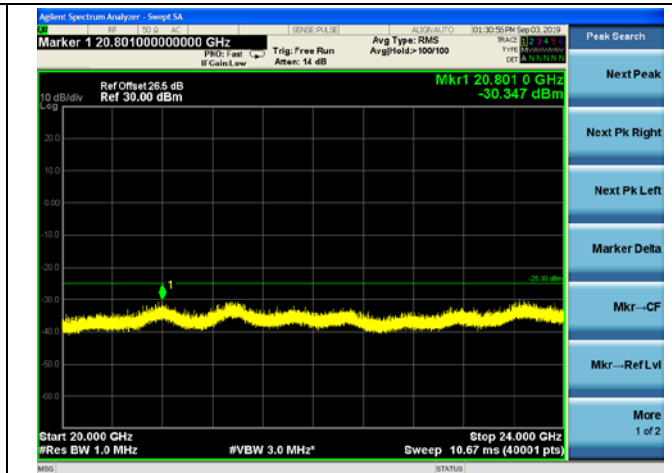

LTE Band 38 CSE

20MHz/QPSK /Low CH

20MHz/16QAM/Low CH

20MHz/64QAM/Low CH

LTE Band 38 CSE

20MHz/QPSK /Mid CH

20MHz/16QAM/Mid CH

20MHz/64QAM/Mid CH

LTE Band 38 CSE

20MHz/QPSK /High CH

20MHz/16QAM/High CH

20MHz/64QAM/High CH

LTE Band 40(2305-2315MHz) CSE

5MHz/QPSK /Low CH

5MHz/16QAM/Low CH

5MHz/64QAM/Low CH

LTE Band 40(2305-2315MHz) CSE

5MHz/QPSK /Mid CH

5MHz/16QAM/Mid CH

5MHz/64QAM/Mid CH

LTE Band 40(2305-2315MHz) CSE

5MHz/QPSK /High CH

5MHz/16QAM/High CH

5MHz/64QAM/High CH