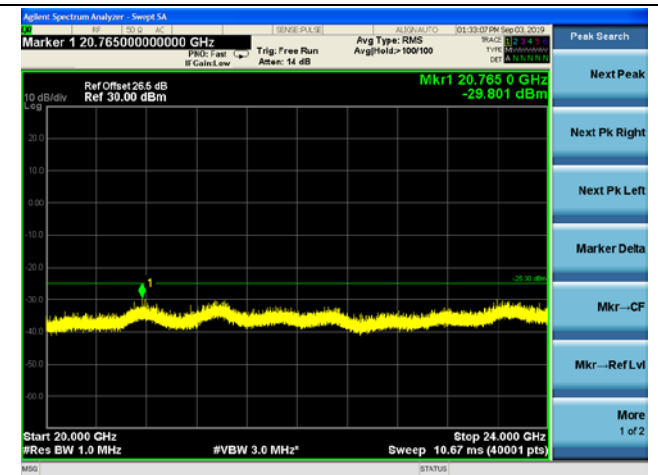

LTE Band 38 CSE

20MHz/QPSK /High CH

20MHz/16QAM/High CH

20MHz/64QAM/High CH

LTE Band 40(2305-2315MHz) CSE

5MHz/QPSK /Low CH

5MHz/16QAM/Low CH

5MHz/64QAM/Low CH

LTE Band 40(2305-2315MHz) CSE

5MHz/QPSK /Mid CH

5MHz/16QAM/Mid CH

5MHz/64QAM/Mid CH

LTE Band 40(2305-2315MHz) CSE

5MHz/QPSK /High CH

5MHz/16QAM/High CH

5MHz/64QAM/High CH

LTE Band 40(2305-2315MHz) CSE
10MHz/QPSK /Mid CH

10MHz/16QAM/Mid CH

10MHz/64QAM/Mid CH

LTE Band 40(2350-2360MHz) CSE

5MHz/QPSK /Low CH

5MHz/16QAM/Low CH

5MHz/64QAM/Low CH

LTE Band 40(2350-2360MHz) CSE