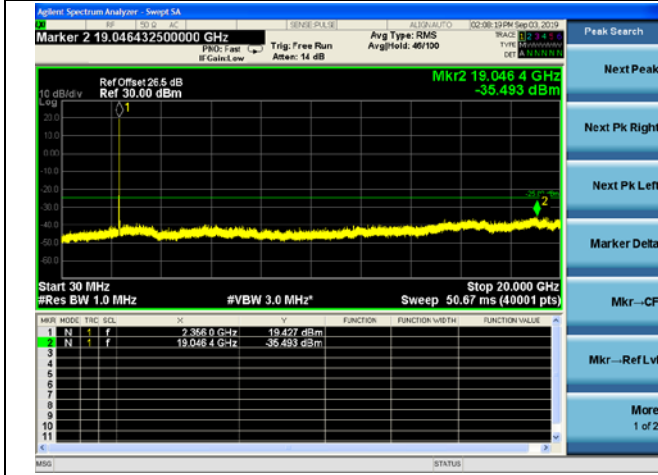

5MHz/QPSK /Mid CH

5MHz/16QAM/Mid CH

5MHz/64QAM/Mid CH

LTE Band 40(2350-2360MHz) CSE

5MHz/QPSK /High CH

5MHz/16QAM/High CH

5MHz/64QAM/High CH

LTE Band 40(2350-2360MHz) CSE
10MHz/QPSK /Mid CH