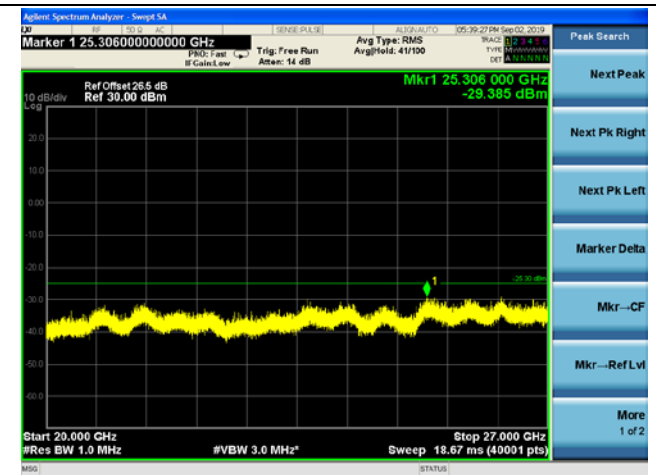

5MHz/64QAM/Mid CH