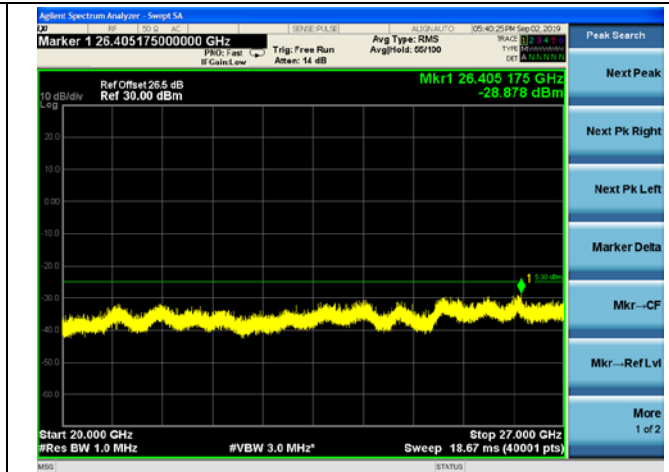

10MHz/16QAM/Mid CH

10MHz/64QAM/Mid CH

LTE Band 41 CSE

5MHz/QPSK /Low CH

5MHz/16QAM/Low CH

5MHz/64QAM/Low CH

LTE Band 41 CSE

5MHz/QPSK /Mid CH