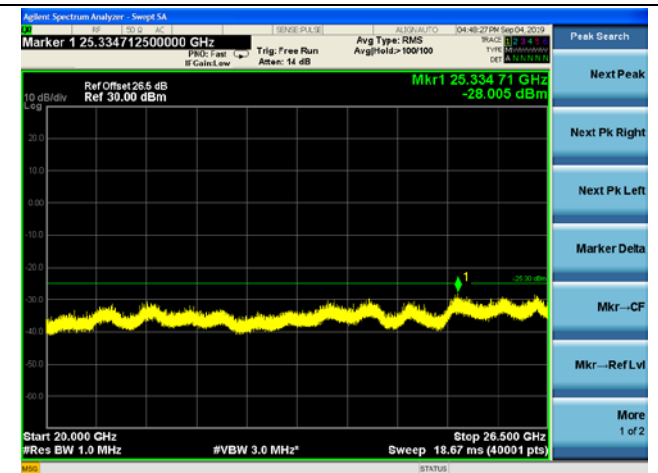

LTE Band 38 CSE

15MHz/QPSK /Mid CH

15MHz/16QAM/Mid CH

15MHz/64QAM/Mid CH

LTE Band 38 CSE

15MHz/QPSK /High CH

15MHz/16QAM/High CH

15MHz/64QAM/High CH

LTE Band 38 CSE

20MHz/QPSK /Low CH

20MHz/16QAM/Low CH

20MHz/64QAM/Low CH

LTE Band 38 CSE

20MHz/QPSK /Mid CH

20MHz/16QAM/Mid CH

20MHz/64QAM/Mid CH

LTE Band 38 CSE

20MHz/QPSK /High CH

20MHz/16QAM/High CH

20MHz/64QAM/High CH

LTE Band 40(2305-2315MHz) CSE

5MHz/QPSK /Low CH

5MHz/16QAM/Low CH

5MHz/64QAM/Low CH