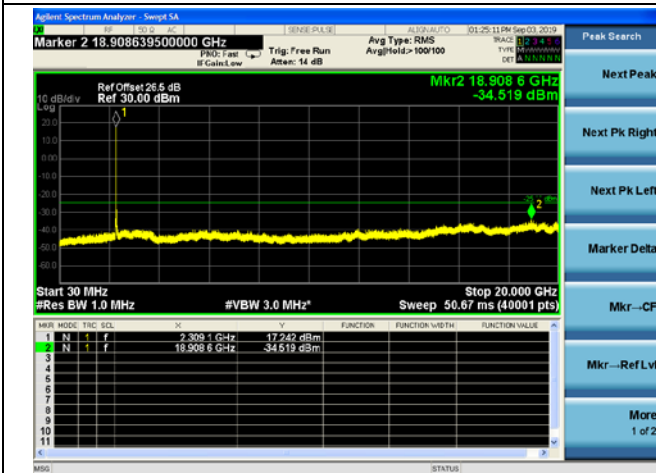

LTE Band 38 CSE

20MHz/QPSK /High CH

20MHz/16QAM/High CH

20MHz/64QAM/High CH

LTE Band 40(2305-2315MHz) CSE

5MHz/QPSK /Low CH

5MHz/16QAM/Low CH

5MHz/64QAM/Low CH

LTE Band 40(2305-2315MHz) CSE

5MHz/QPSK /Mid CH

5MHz/16QAM/Mid CH

5MHz/64QAM/Mid CH

LTE Band 40(2305-2315MHz) CSE

5MHz/QPSK /High CH

5MHz/16QAM/High CH

5MHz/64QAM/High CH

LTE Band 40(2305-2315MHz) CSE
10MHz/QPSK /Mid CH

10MHz/16QAM/Mid CH

10MHz/64QAM/Mid CH

LTE Band 40(2350-2360MHz) CSE

5MHz/QPSK /Low CH

5MHz/16QAM/Low CH

5MHz/64QAM/Low CH

LTE Band 40(2350-2360MHz) CSE