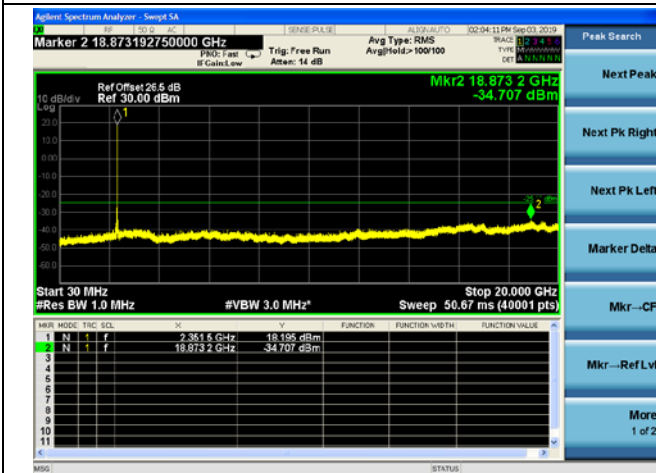

LTE Band 40(2305-2315MHz) CSE
10MHz/QPSK /Mid CH

10MHz/16QAM/Mid CH

10MHz/64QAM/Mid CH

LTE Band 40(2350-2360MHz) CSE

5MHz/QPSK /Low CH

5MHz/16QAM/Low CH

5MHz/64QAM/Low CH

LTE Band 40(2350-2360MHz) CSE