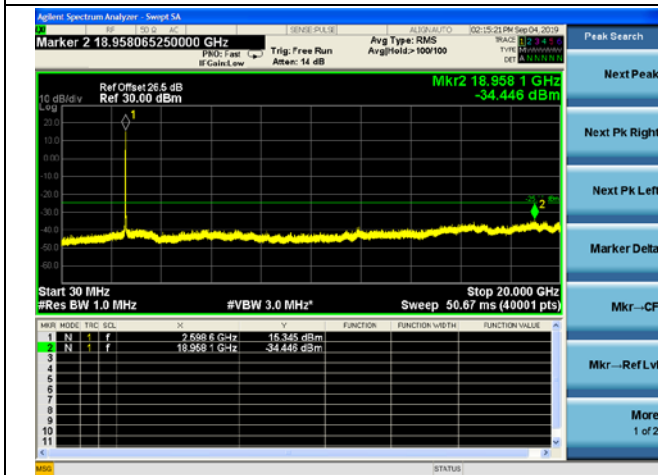

LTE Band 38 CSE

15MHz/QPSK /Mid CH

15MHz/16QAM/Mid CH

15MHz/64QAM/Mid CH

LTE Band 38 CSE

15MHz/QPSK /High CH

15MHz/16QAM/High CH

15MHz/64QAM/High CH

LTE Band 38 CSE

20MHz/QPSK /Low CH

20MHz/16QAM/Low CH

20MHz/64QAM/Low CH

LTE Band 38 CSE

20MHz/QPSK /Mid CH

20MHz/16QAM/Mid CH

20MHz/64QAM/Mid CH

LTE Band 38 CSE

20MHz/QPSK /High CH

20MHz/16QAM/High CH

20MHz/64QAM/High CH

LTE Band 40(2305-2315MHz) CSE

5MHz/QPSK /Low CH

5MHz/16QAM/Low CH

5MHz/64QAM/Low CH