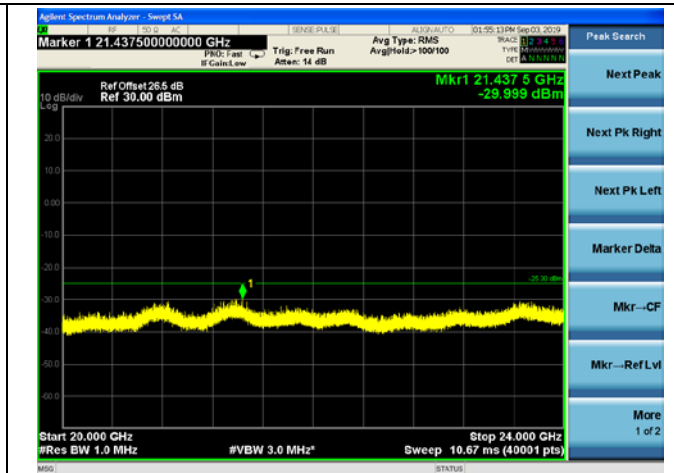

10MHz/64QAM/Mid CH