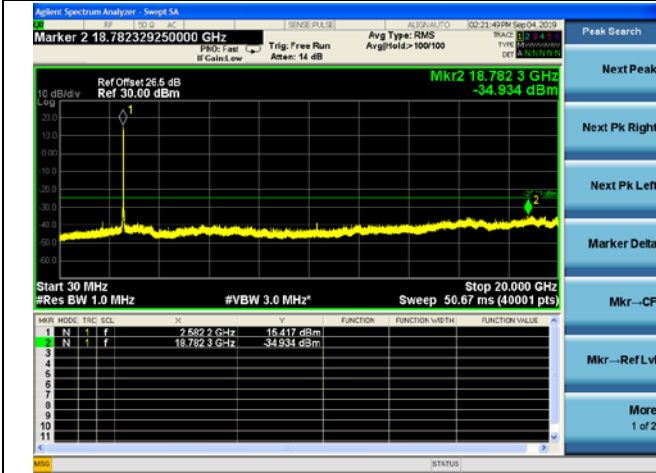

LTE Band 38 CSE

15MHz/QPSK /Mid CH

15MHz/16QAM/Mid CH

15MHz/64QAM/Mid CH

LTE Band 38 CSE

15MHz/QPSK /High CH

15MHz/16QAM/High CH

15MHz/64QAM/High CH

LTE Band 38 CSE

20MHz/QPSK /Low CH

20MHz/16QAM/Low CH

20MHz/64QAM/Low CH

LTE Band 38 CSE

20MHz/QPSK /Mid CH

20MHz/16QAM/Mid CH

20MHz/64QAM/Mid CH

LTE Band 38 CSE

20MHz/QPSK /High CH

20MHz/16QAM/High CH

20MHz/64QAM/High CH

LTE Band 40(2305-2315MHz) CSE

5MHz/QPSK /Low CH

5MHz/16QAM/Low CH

5MHz/64QAM/Low CH