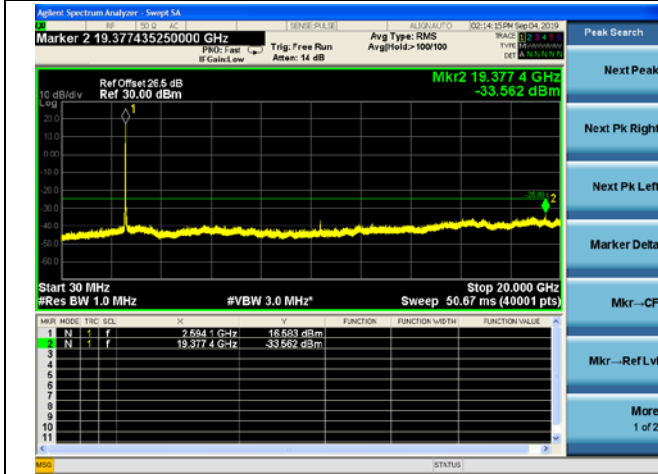

LTE Band 38 CSE

15MHz/QPSK /Mid CH

15MHz/16QAM/Mid CH

15MHz/64QAM/Mid CH

LTE Band 38 CSE

15MHz/QPSK /High CH

15MHz/16QAM/High CH

15MHz/64QAM/High CH

LTE Band 38 CSE

20MHz/QPSK /Low CH

20MHz/16QAM/Low CH

20MHz/64QAM/Low CH

LTE Band 38 CSE

20MHz/QPSK /Mid CH

20MHz/16QAM/Mid CH

20MHz/64QAM/Mid CH

LTE Band 38 CSE

20MHz/QPSK /High CH

20MHz/16QAM/High CH

20MHz/64QAM/High CH

LTE Band 40(2305-2315MHz) CSE

5MHz/QPSK /Low CH

5MHz/16QAM/Low CH

5MHz/64QAM/Low CH