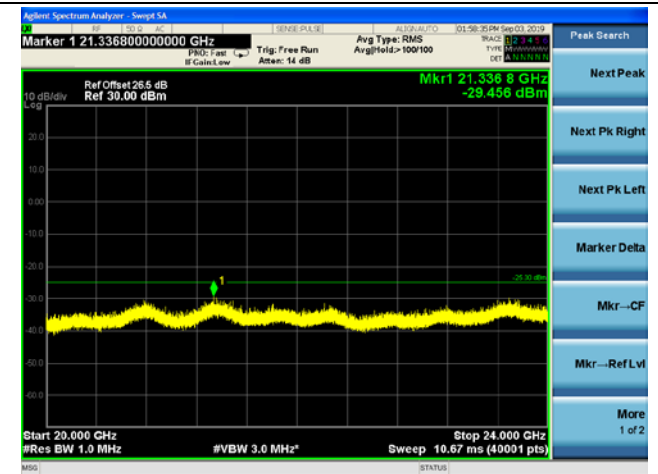

LTE Band 40(2305-2315MHz) CSE
10MHz/QPSK /Mid CH

10MHz/16QAM/Mid CH

10MHz/64QAM/Mid CH

LTE Band 40(2350-2360MHz) CSE

5MHz/QPSK /Low CH

5MHz/16QAM/Low CH

5MHz/64QAM/Low CH

LTE Band 40(2350-2360MHz) CSE

5MHz/QPSK /Mid CH

5MHz/16QAM/Mid CH

5MHz/64QAM/Mid CH

LTE Band 40(2350-2360MHz) CSE

5MHz/QPSK /High CH

5MHz/16QAM/High CH

5MHz/64QAM/High CH

LTE Band 40(2350-2360MHz) CSE
10MHz/QPSK /Mid CH