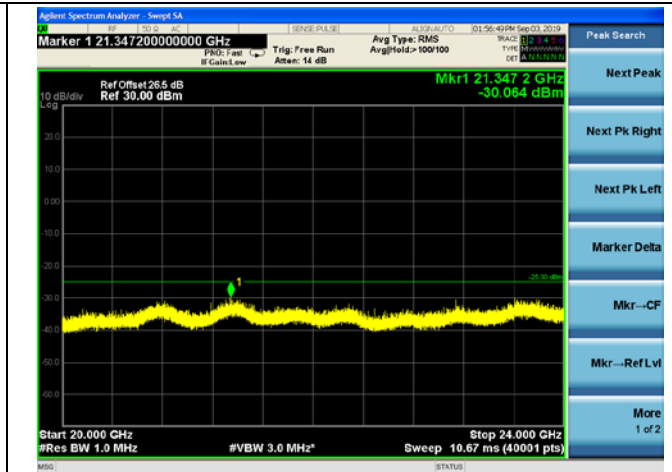

LTE Band 40(2305-2315MHz) CSE
10MHz/QPSK /Mid CH

10MHz/16QAM/Mid CH

10MHz/64QAM/Mid CH

LTE Band 40(2350-2360MHz) CSE

5MHz/QPSK /Low CH

5MHz/16QAM/Low CH

5MHz/64QAM/Low CH

LTE Band 40(2350-2360MHz) CSE