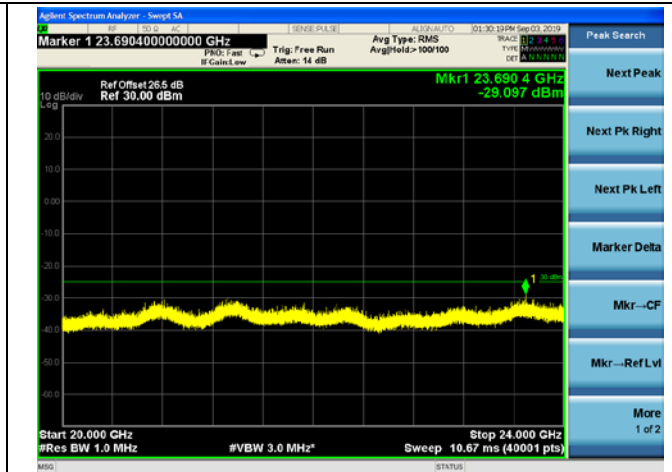

LTE Band 38 CSE

20MHz/QPSK /Low CH

20MHz/16QAM/Low CH

20MHz/64QAM/Low CH

LTE Band 38 CSE

20MHz/QPSK /Mid CH

20MHz/16QAM/Mid CH

20MHz/64QAM/Mid CH

LTE Band 38 CSE

20MHz/QPSK /High CH

20MHz/16QAM/High CH

20MHz/64QAM/High CH

LTE Band 40(2305-2315MHz) CSE

5MHz/QPSK /Low CH

5MHz/16QAM/Low CH

5MHz/64QAM/Low CH

LTE Band 40(2305-2315MHz) CSE

5MHz/QPSK /Mid CH

5MHz/16QAM/Mid CH

5MHz/64QAM/Mid CH

LTE Band 40(2305-2315MHz) CSE

5MHz/QPSK /High CH

5MHz/16QAM/High CH

5MHz/64QAM/High CH