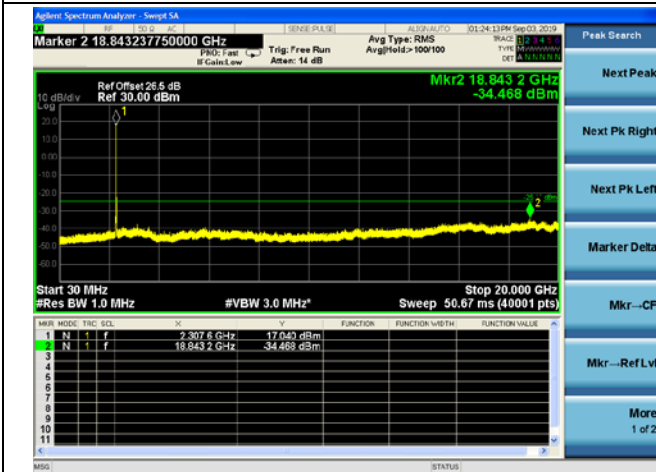

LTE Band 38 CSE

20MHz/QPSK /High CH

20MHz/16QAM/High CH

20MHz/64QAM/High CH

LTE Band 40(2305-2315MHz) CSE

5MHz/QPSK /Low CH

5MHz/16QAM/Low CH

5MHz/64QAM/Low CH

LTE Band 40(2305-2315MHz) CSE

5MHz/QPSK /Mid CH

5MHz/16QAM/Mid CH

5MHz/64QAM/Mid CH

LTE Band 40(2305-2315MHz) CSE

5MHz/QPSK /High CH

5MHz/16QAM/High CH

5MHz/64QAM/High CH

LTE Band 40(2305-2315MHz) CSE
10MHz/QPSK /Mid CH

10MHz/16QAM/Mid CH

10MHz/64QAM/Mid CH

LTE Band 40(2350-2360MHz) CSE

5MHz/QPSK /Low CH

5MHz/16QAM/Low CH

5MHz/64QAM/Low CH

LTE Band 40(2350-2360MHz) CSE