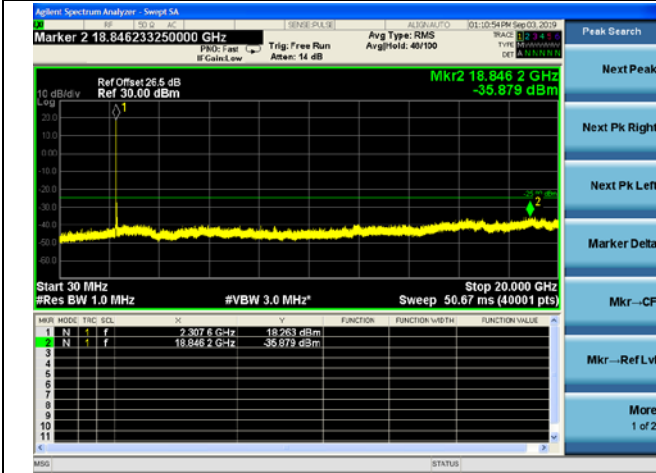

LTE Band 38 CSE

20MHz/QPSK /Low CH

20MHz/16QAM/Low CH

20MHz/64QAM/Low CH

LTE Band 38 CSE

20MHz/QPSK /Mid CH

20MHz/16QAM/Mid CH

20MHz/64QAM/Mid CH

LTE Band 38 CSE

20MHz/QPSK /High CH

20MHz/16QAM/High CH

20MHz/64QAM/High CH

LTE Band 40(2305-2315MHz) CSE

5MHz/QPSK /Low CH

5MHz/16QAM/Low CH

5MHz/64QAM/Low CH

LTE Band 40(2305-2315MHz) CSE

5MHz/QPSK /Mid CH

5MHz/16QAM/Mid CH

5MHz/64QAM/Mid CH

LTE Band 40(2305-2315MHz) CSE

5MHz/QPSK /High CH

5MHz/16QAM/High CH

5MHz/64QAM/High CH