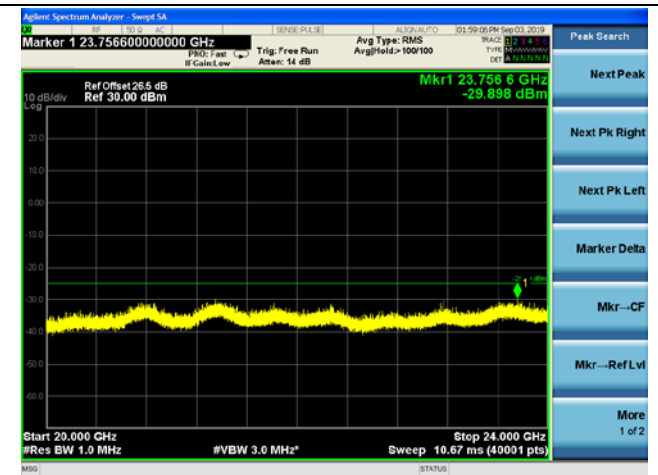

5MHz/64QAM/Mid CH