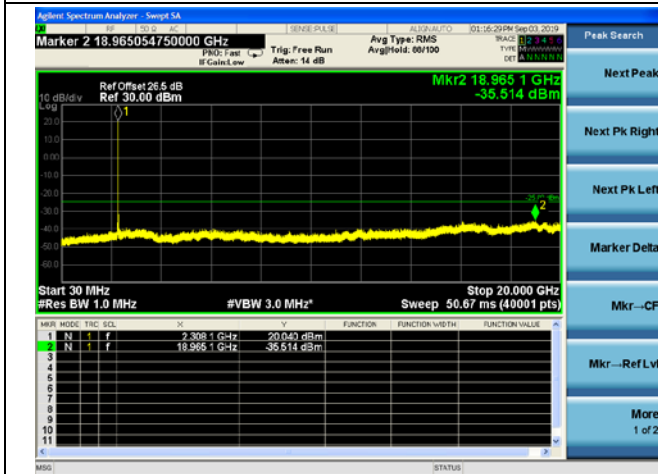

LTE Band 38 CSE

20MHz/QPSK /High CH

20MHz/16QAM/High CH

20MHz/64QAM/High CH

LTE Band 40(2305-2315MHz) CSE

5MHz/QPSK /Low CH

5MHz/16QAM/Low CH

5MHz/64QAM/Low CH

LTE Band 40(2305-2315MHz) CSE

5MHz/QPSK /Mid CH

5MHz/16QAM/Mid CH

5MHz/64QAM/Mid CH

LTE Band 40(2305-2315MHz) CSE

5MHz/QPSK /High CH

5MHz/16QAM/High CH

5MHz/64QAM/High CH