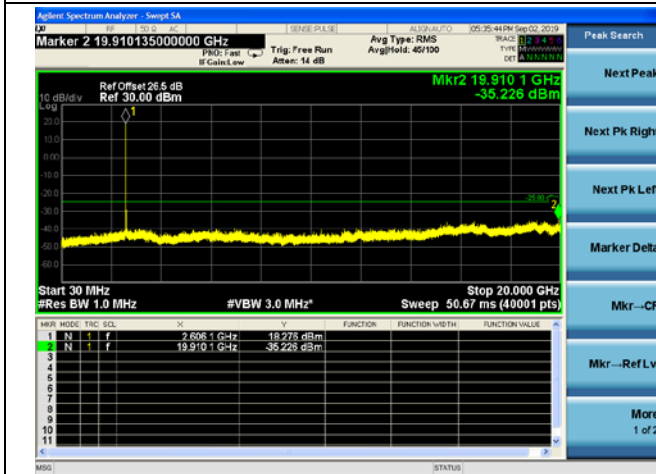

5MHz/16QAM/Mid CH