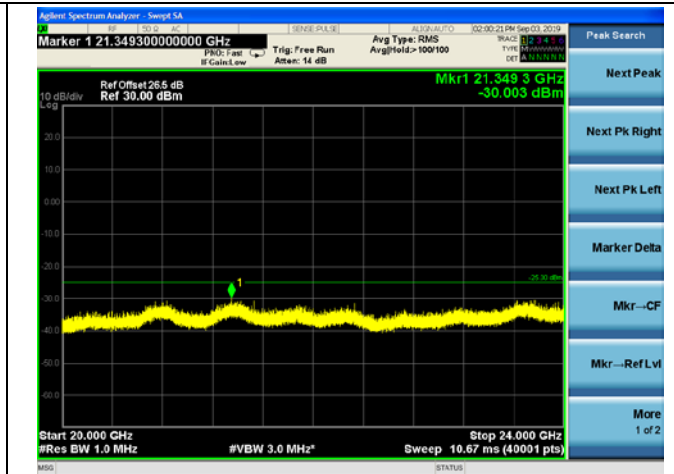

5MHz/QPSK /Mid CH

5MHz/16QAM/Mid CH

5MHz/64QAM/Mid CH

LTE Band 40(2350-2360MHz) CSE

5MHz/QPSK /High CH

5MHz/16QAM/High CH

5MHz/64QAM/High CH

LTE Band 40(2350-2360MHz) CSE
10MHz/QPSK /Mid CH