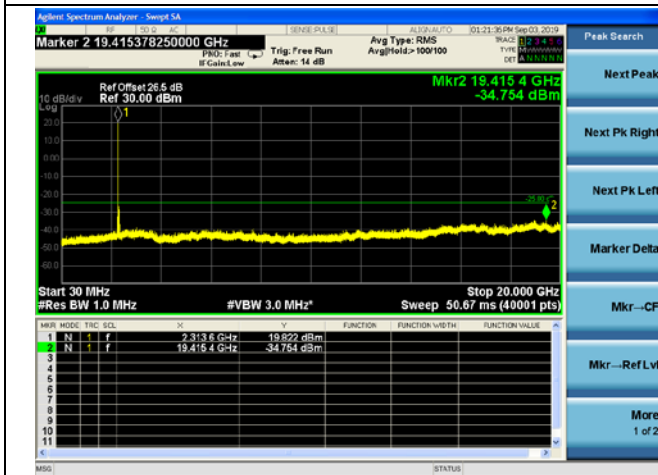

LTE Band 38 CSE

20MHz/QPSK /High CH

20MHz/16QAM/High CH

20MHz/64QAM/High CH

LTE Band 40(2305-2315MHz) CSE

5MHz/QPSK /Low CH

5MHz/16QAM/Low CH

5MHz/64QAM/Low CH

LTE Band 40(2305-2315MHz) CSE

5MHz/QPSK /Mid CH

5MHz/16QAM/Mid CH

5MHz/64QAM/Mid CH

LTE Band 40(2305-2315MHz) CSE

5MHz/QPSK /High CH

5MHz/16QAM/High CH

5MHz/64QAM/High CH

LTE Band 40(2305-2315MHz) CSE
10MHz/QPSK /Mid CH

10MHz/16QAM/Mid CH

10MHz/64QAM/Mid CH

LTE Band 40(2350-2360MHz) CSE

5MHz/QPSK /Low CH

5MHz/16QAM/Low CH

5MHz/64QAM/Low CH

LTE Band 40(2350-2360MHz) CSE