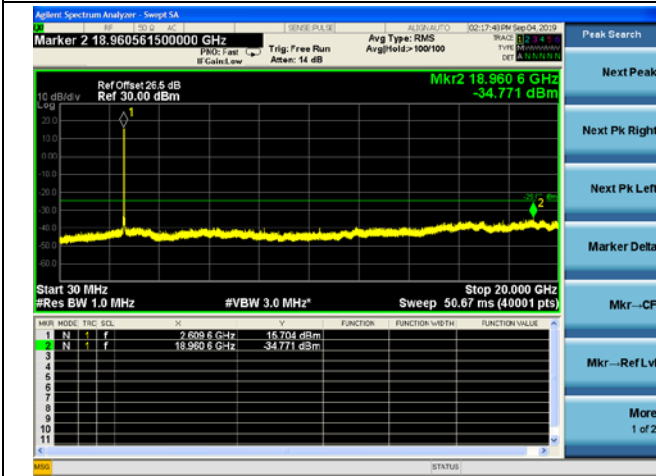

LTE Band 38 CSE

15MHz/QPSK /Mid CH

15MHz/16QAM/Mid CH

15MHz/64QAM/Mid CH

LTE Band 38 CSE

15MHz/QPSK /High CH

15MHz/16QAM/High CH

15MHz/64QAM/High CH

LTE Band 38 CSE

20MHz/QPSK /Low CH

20MHz/16QAM/Low CH

20MHz/64QAM/Low CH

LTE Band 38 CSE

20MHz/QPSK /Mid CH

20MHz/16QAM/Mid CH

20MHz/64QAM/Mid CH

LTE Band 38 CSE

20MHz/QPSK /High CH

20MHz/16QAM/High CH

20MHz/64QAM/High CH

LTE Band 40(2305-2315MHz) CSE

5MHz/QPSK /Low CH

5MHz/16QAM/Low CH

5MHz/64QAM/Low CH