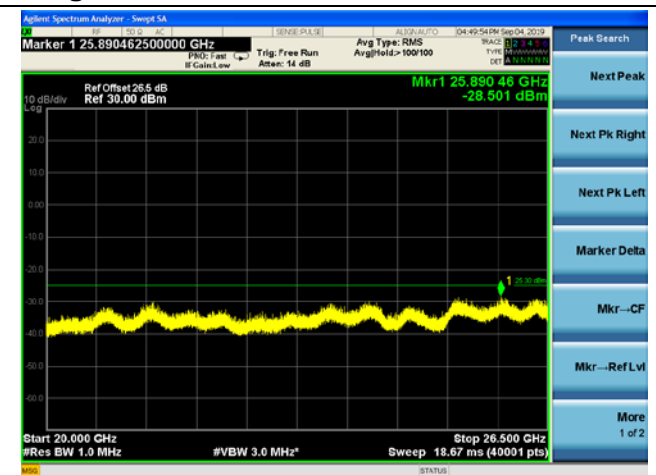

LTE Band 38 CSE

15MHz/QPSK /Mid CH

15MHz/16QAM/Mid CH

15MHz/64QAM/Mid CH

LTE Band 38 CSE

15MHz/QPSK /High CH

15MHz/16QAM/High CH

15MHz/64QAM/High CH

LTE Band 38 CSE

20MHz/QPSK /Low CH

20MHz/16QAM/Low CH

20MHz/64QAM/Low CH

LTE Band 38 CSE

20MHz/QPSK /Mid CH

20MHz/16QAM/Mid CH

20MHz/64QAM/Mid CH

LTE Band 38 CSE

20MHz/QPSK /High CH

20MHz/16QAM/High CH

20MHz/64QAM/High CH

LTE Band 40(2305-2315MHz) CSE

5MHz/QPSK /Low CH

5MHz/16QAM/Low CH

5MHz/64QAM/Low CH