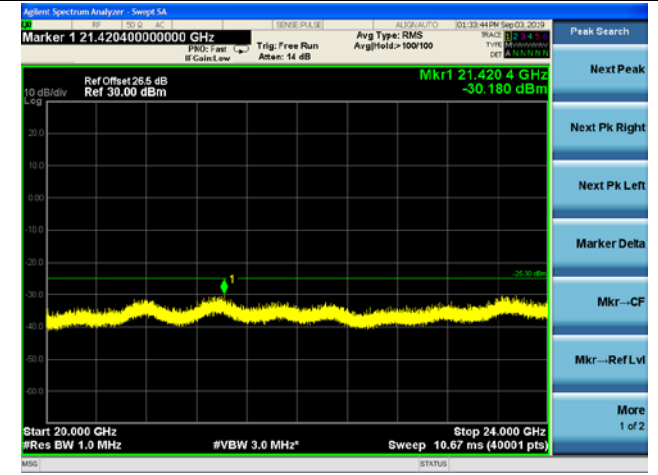

LTE Band 38 CSE

20MHz/QPSK /High CH

20MHz/16QAM/High CH

20MHz/64QAM/High CH

LTE Band 40(2305-2315MHz) CSE

5MHz/QPSK /Low CH

5MHz/16QAM/Low CH

5MHz/64QAM/Low CH

LTE Band 40(2305-2315MHz) CSE

5MHz/QPSK /Mid CH

5MHz/16QAM/Mid CH

5MHz/64QAM/Mid CH

LTE Band 40(2305-2315MHz) CSE

5MHz/QPSK /High CH

5MHz/16QAM/High CH

5MHz/64QAM/High CH

LTE Band 40(2305-2315MHz) CSE
10MHz/QPSK /Mid CH

10MHz/16QAM/Mid CH

10MHz/64QAM/Mid CH

LTE Band 40(2350-2360MHz) CSE

5MHz/QPSK /Low CH

5MHz/16QAM/Low CH

5MHz/64QAM/Low CH

LTE Band 40(2350-2360MHz) CSE