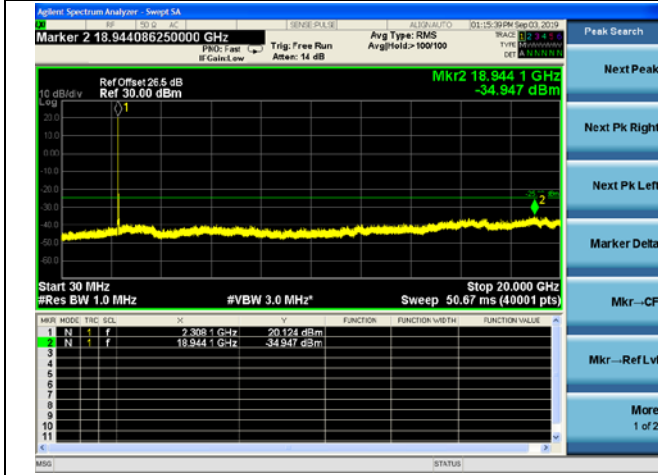

LTE Band 38 CSE

20MHz/QPSK /Low CH

20MHz/16QAM/Low CH

20MHz/64QAM/Low CH

LTE Band 38 CSE

20MHz/QPSK /Mid CH

20MHz/16QAM/Mid CH

20MHz/64QAM/Mid CH

LTE Band 38 CSE

20MHz/QPSK /High CH

20MHz/16QAM/High CH

20MHz/64QAM/High CH

LTE Band 40(2305-2315MHz) CSE

5MHz/QPSK /Low CH

5MHz/16QAM/Low CH

5MHz/64QAM/Low CH

LTE Band 40(2305-2315MHz) CSE

5MHz/QPSK /Mid CH

5MHz/16QAM/Mid CH

5MHz/64QAM/Mid CH

LTE Band 40(2305-2315MHz) CSE

5MHz/QPSK /High CH

5MHz/16QAM/High CH

5MHz/64QAM/High CH