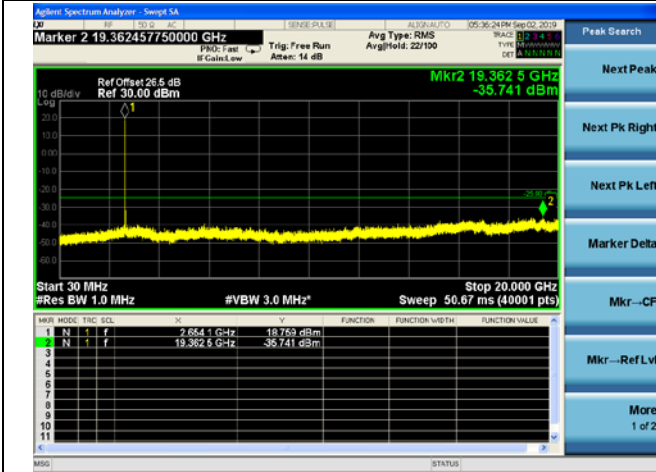

5MHz/16QAM/Mid CH

5MHz/64QAM/Mid CH

LTE Band 41 CSE

5MHz/QPSK /High CH

5MHz/16QAM/High CH

5MHz/64QAM/High CH