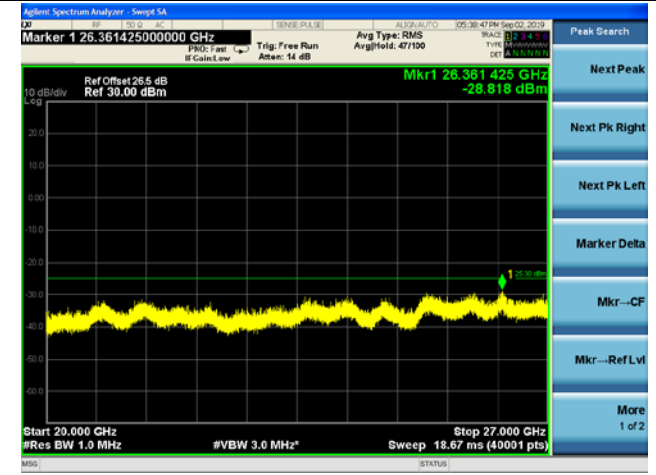

10MHz/16QAM/Mid CH

10MHz/64QAM/Mid CH

LTE Band 41 CSE

5MHz/QPSK /Low CH

5MHz/16QAM/Low CH

5MHz/64QAM/Low CH

LTE Band 41 CSE

5MHz/QPSK /Mid CH