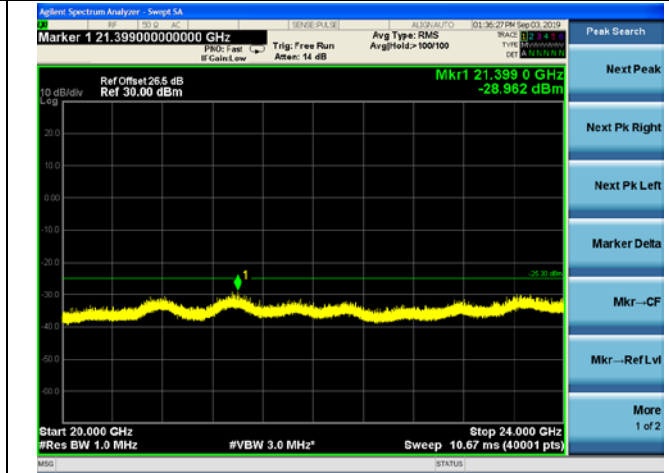

LTE Band 38 CSE

20MHz/QPSK /High CH

20MHz/16QAM/High CH

20MHz/64QAM/High CH

LTE Band 40(2305-2315MHz) CSE

5MHz/QPSK /Low CH

5MHz/16QAM/Low CH

5MHz/64QAM/Low CH

LTE Band 40(2305-2315MHz) CSE

5MHz/QPSK /Mid CH

5MHz/16QAM/Mid CH

5MHz/64QAM/Mid CH

LTE Band 40(2305-2315MHz) CSE

5MHz/QPSK /High CH

5MHz/16QAM/High CH

5MHz/64QAM/High CH

LTE Band 40(2305-2315MHz) CSE
10MHz/QPSK /Mid CH

10MHz/16QAM/Mid CH

10MHz/64QAM/Mid CH

LTE Band 40(2350-2360MHz) CSE

5MHz/QPSK /Low CH

5MHz/16QAM/Low CH

5MHz/64QAM/Low CH

LTE Band 40(2350-2360MHz) CSE