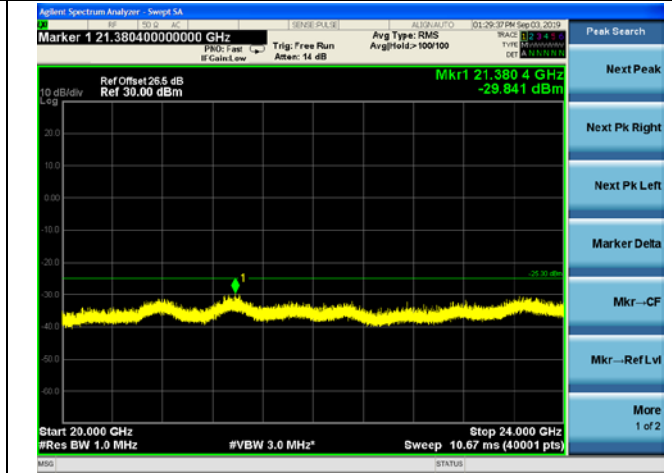

LTE Band 38 CSE

20MHz/QPSK /Low CH

20MHz/16QAM/Low CH

20MHz/64QAM/Low CH

LTE Band 38 CSE

20MHz/QPSK /Mid CH

20MHz/16QAM/Mid CH

20MHz/64QAM/Mid CH

LTE Band 38 CSE

20MHz/QPSK /High CH

20MHz/16QAM/High CH

20MHz/64QAM/High CH

LTE Band 40(2305-2315MHz) CSE

5MHz/QPSK /Low CH

5MHz/16QAM/Low CH

5MHz/64QAM/Low CH

LTE Band 40(2305-2315MHz) CSE

5MHz/QPSK /Mid CH

5MHz/16QAM/Mid CH

5MHz/64QAM/Mid CH

LTE Band 40(2305-2315MHz) CSE

5MHz/QPSK /High CH

5MHz/16QAM/High CH

5MHz/64QAM/High CH