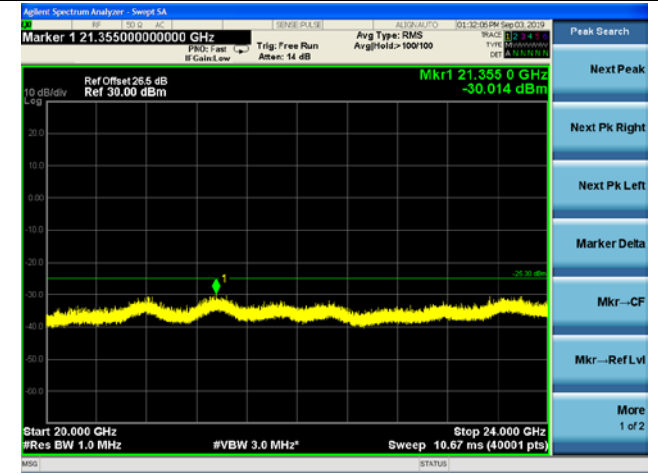

LTE Band 38 CSE

20MHz/QPSK /Low CH

20MHz/16QAM/Low CH

20MHz/64QAM/Low CH

LTE Band 38 CSE

20MHz/QPSK /Mid CH

20MHz/16QAM/Mid CH

20MHz/64QAM/Mid CH

LTE Band 38 CSE

20MHz/QPSK /High CH

20MHz/16QAM/High CH

20MHz/64QAM/High CH

LTE Band 40(2305-2315MHz) CSE

5MHz/QPSK /Low CH

5MHz/16QAM/Low CH

5MHz/64QAM/Low CH

LTE Band 40(2305-2315MHz) CSE

5MHz/QPSK /Mid CH

5MHz/16QAM/Mid CH

5MHz/64QAM/Mid CH

LTE Band 40(2305-2315MHz) CSE

5MHz/QPSK /High CH

5MHz/16QAM/High CH

5MHz/64QAM/High CH