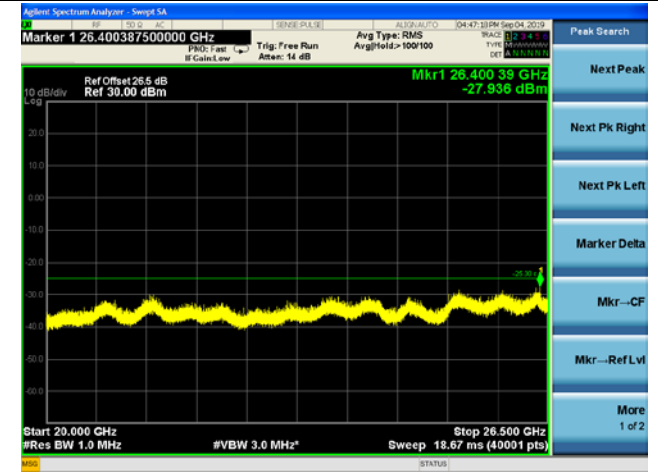

LTE Band 38 CSE

15MHz/QPSK /Mid CH

15MHz/16QAM/Mid CH

15MHz/64QAM/Mid CH

LTE Band 38 CSE

15MHz/QPSK /High CH

15MHz/16QAM/High CH

15MHz/64QAM/High CH

LTE Band 38 CSE

20MHz/QPSK /Low CH

20MHz/16QAM/Low CH

20MHz/64QAM/Low CH

LTE Band 38 CSE

20MHz/QPSK /Mid CH

20MHz/16QAM/Mid CH

20MHz/64QAM/Mid CH

LTE Band 38 CSE

20MHz/QPSK /High CH

20MHz/16QAM/High CH

20MHz/64QAM/High CH

LTE Band 40(2305-2315MHz) CSE

5MHz/QPSK /Low CH

5MHz/16QAM/Low CH

5MHz/64QAM/Low CH