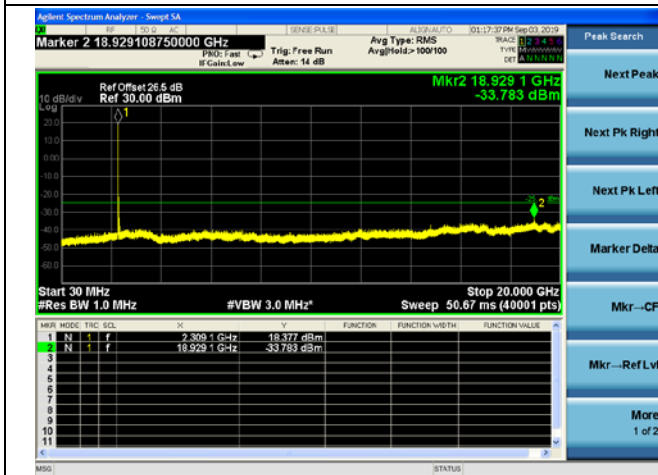

LTE Band 38 CSE

20MHz/QPSK /High CH

20MHz/16QAM/High CH

20MHz/64QAM/High CH

LTE Band 40(2305-2315MHz) CSE

5MHz/QPSK /Low CH

5MHz/16QAM/Low CH

5MHz/64QAM/Low CH

LTE Band 40(2305-2315MHz) CSE

5MHz/QPSK /Mid CH

5MHz/16QAM/Mid CH

5MHz/64QAM/Mid CH

LTE Band 40(2305-2315MHz) CSE

5MHz/QPSK /High CH

5MHz/16QAM/High CH

5MHz/64QAM/High CH

LTE Band 40(2305-2315MHz) CSE
10MHz/QPSK /Mid CH

10MHz/16QAM/Mid CH

10MHz/64QAM/Mid CH

LTE Band 40(2350-2360MHz) CSE

5MHz/QPSK /Low CH

5MHz/16QAM/Low CH

5MHz/64QAM/Low CH

LTE Band 40(2350-2360MHz) CSE