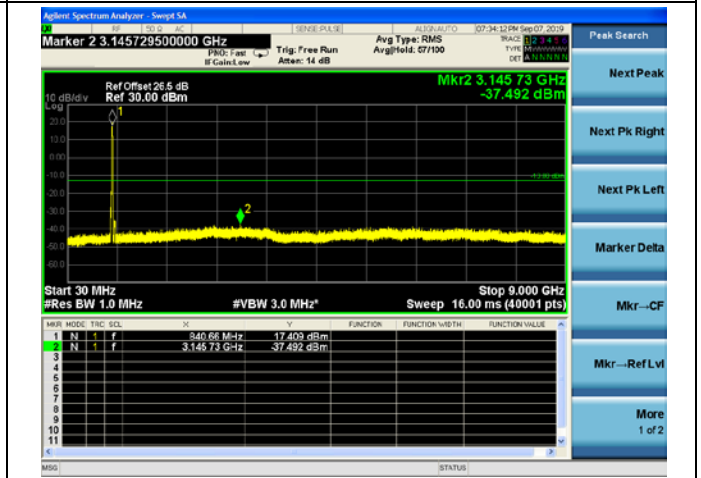

LTE Band 26 15MHz BW Mid Channel

QPSK

16QAM

64QAM

LTE Band 26 15MHz BW High Channel

QPSK

16QAM

64QAM

LTE Band 30 5MHz BW Low Channel

QPSK

16QAM

64QAM

LTE Band 30 5MHz BW Mid Channel

QPSK

16QAM

64QAM