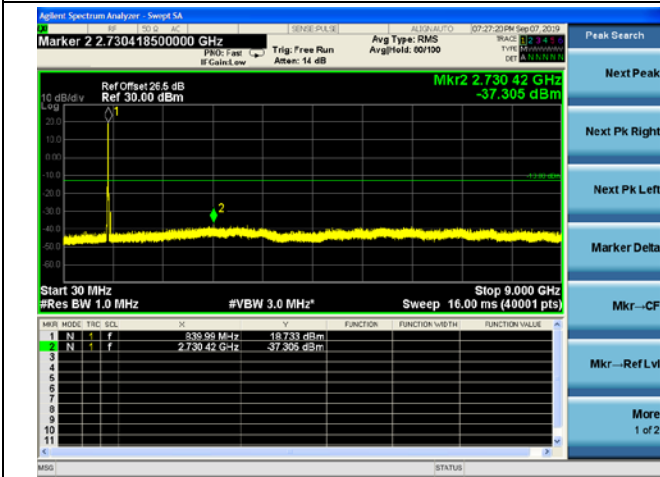

LTE Band 26 10MHz BW Low Channel

QPSK

16QAM

64QAM

LTE Band 26 10MHz BW Mid Channel

QPSK

16QAM

64QAM

LTE Band 26 10MHz BW High Channel

QPSK

16QAM

64QAM

LTE Band 26 15MHz BW Low Channel

QPSK

16QAM

64QAM