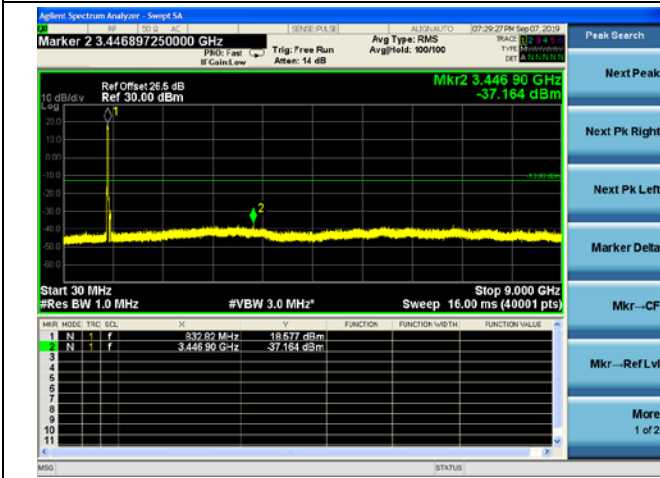

LTE Band 26 10MHz BW High Channel

QPSK

16QAM

64QAM

LTE Band 26 15MHz BW Low Channel

QPSK

16QAM

64QAM