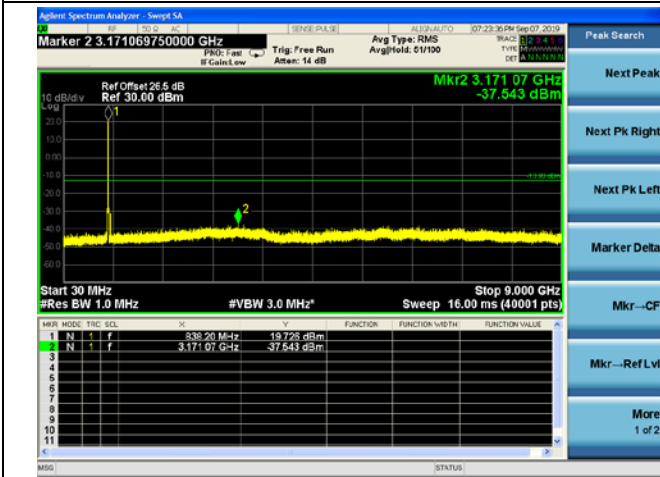

LTE Band 26 5MHz BW Mid Channel

QPSK

16QAM

64QAM

LTE Band 26 5MHz BW High Channel

QPSK

16QAM

64QAM

LTE Band 26 10MHz BW Low Channel

QPSK

16QAM

64QAM

LTE Band 26 10MHz BW Mid Channel

QPSK

16QAM

64QAM