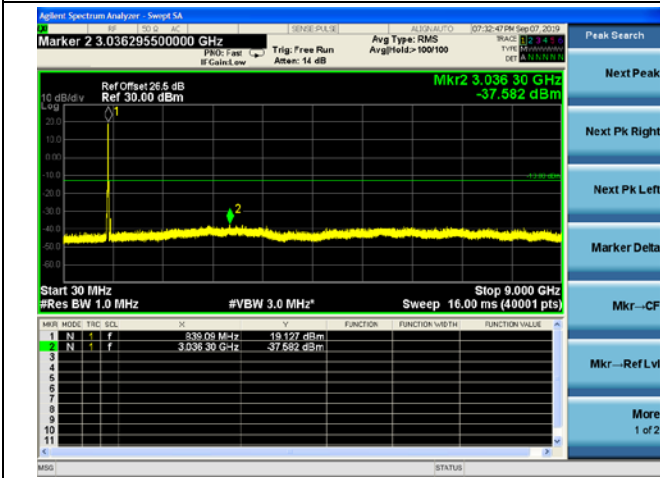

LTE Band 26 10MHz BW High Channel

QPSK

16QAM

64QAM

LTE Band 26 15MHz BW Low Channel

QPSK

16QAM

64QAM

LTE Band 26 15MHz BW Mid Channel

QPSK

16QAM

64QAM

LTE Band 26 15MHz BW High Channel

QPSK

16QAM

64QAM