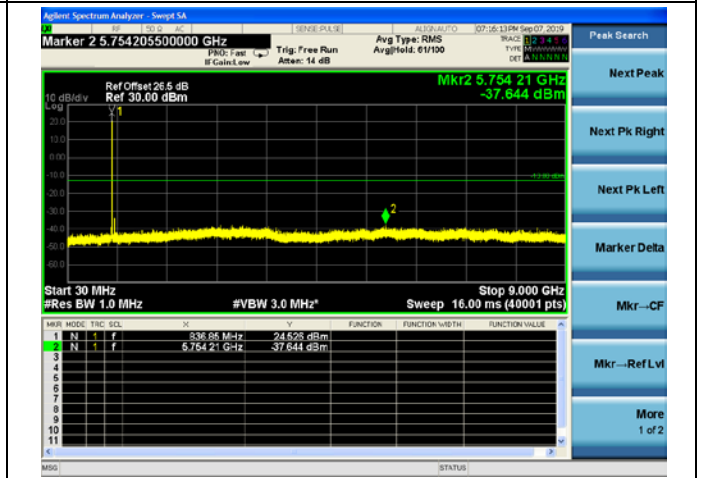

LTE Band 25 20MHz BW High Channel

QPSK

16QAM

64QAM

LTE Band 26 1.4MHz BW Low Channel

QPSK

16QAM

64QAM

LTE Band 26 1.4MHz BW Mid Channel

QPSK

16QAM

64QAM

LTE Band 26 1.4MHz BW High Channel

QPSK

16QAM

64QAM

LTE Band 26 3MHz BW Low Channel

QPSK

16QAM

64QAM

LTE Band 26 3MHz BW Mid Channel

QPSK

16QAM

64QAM