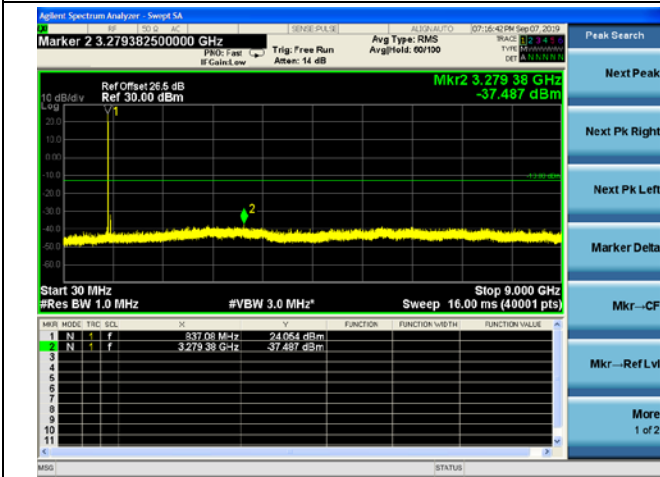

LTE Band 26 1.4MHz BW Mid Channel

QPSK

16QAM

64QAM

LTE Band 26 1.4MHz BW High Channel

QPSK

16QAM

64QAM

LTE Band 26 3MHz BW Low Channel

QPSK

16QAM

64QAM

LTE Band 26 3MHz BW Mid Channel

QPSK

16QAM

64QAM