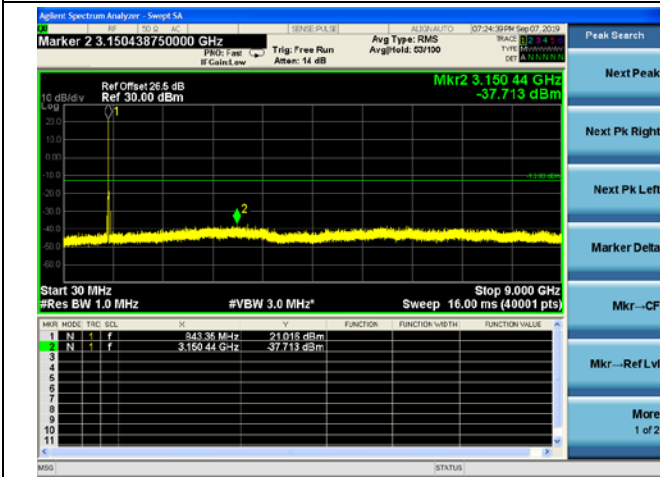

LTE Band 26 5MHz BW Mid Channel

QPSK

16QAM

64QAM

LTE Band 26 5MHz BW High Channel

QPSK

16QAM

64QAM

LTE Band 26 10MHz BW Low Channel

QPSK

16QAM

64QAM

LTE Band 26 10MHz BW Mid Channel

QPSK

16QAM

64QAM