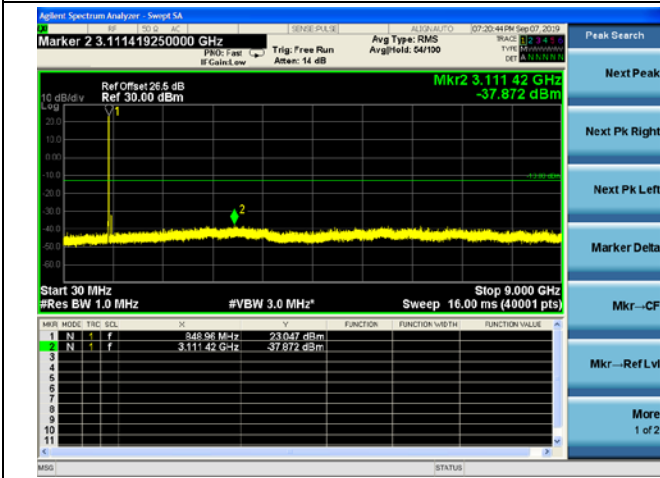

LTE Band 26 3MHz BW Low Channel

QPSK

16QAM

64QAM

LTE Band 26 3MHz BW Mid Channel

QPSK

16QAM

64QAM

LTE Band 26 3MHz BW High Channel

QPSK

16QAM

64QAM

LTE Band 26 5MHz BW Low Channel

QPSK

16QAM

64QAM