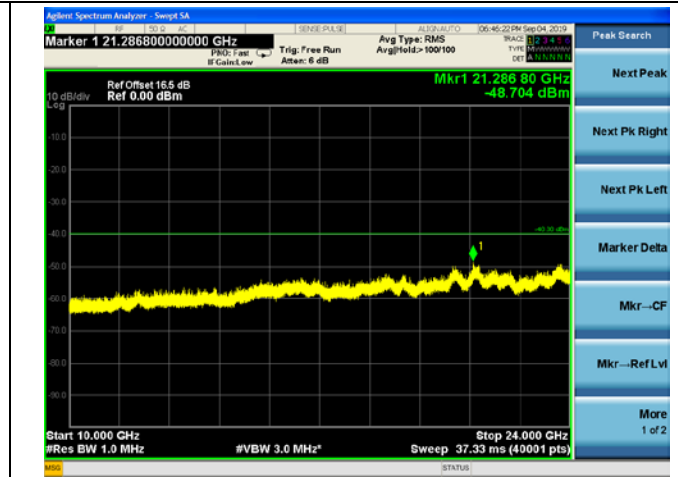

LTE Band 26 15MHz BW Mid Channel

QPSK

16QAM

64QAM

LTE Band 26 15MHz BW High Channel

QPSK

16QAM

64QAM

LTE Band 30 5MHz BW Low Channel

QPSK

16QAM

64QAM

LTE Band 30 5MHz BW Mid Channel

QPSK

16QAM

64QAM