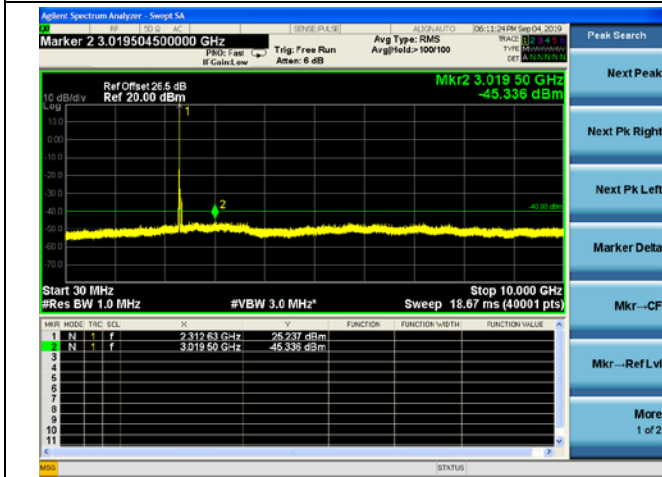

LTE Band 30 5MHz BW Low Channel

QPSK

16QAM

64QAM

LTE Band 30 5MHz BW Mid Channel

QPSK

16QAM

64QAM