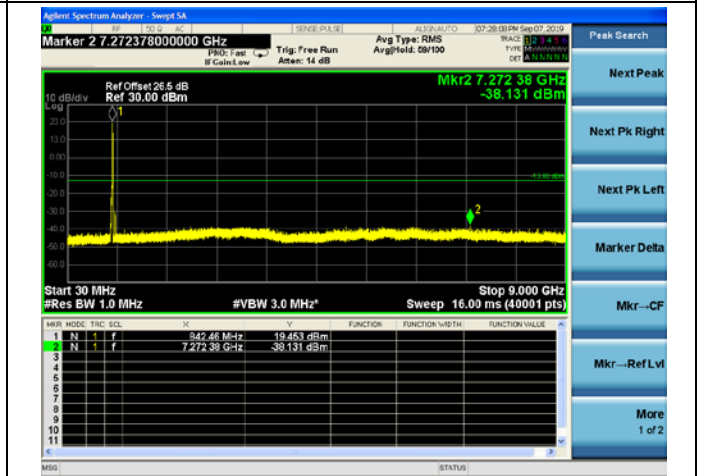

LTE Band 26 10MHz BW Low Channel

QPSK

16QAM

64QAM

LTE Band 26 10MHz BW Mid Channel

QPSK

16QAM

64QAM

LTE Band 26 10MHz BW High Channel

QPSK

16QAM

64QAM

LTE Band 26 15MHz BW Low Channel

QPSK

16QAM

64QAM