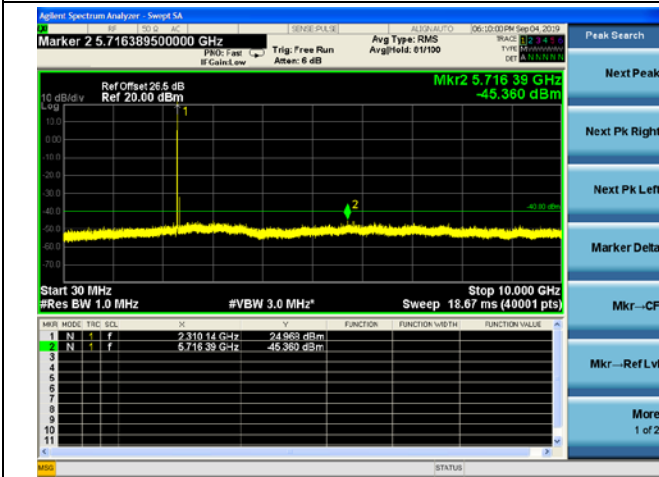

LTE Band 26 15MHz BW Mid Channel

QPSK

16QAM

64QAM

LTE Band 26 15MHz BW High Channel

QPSK

16QAM

64QAM

LTE Band 30 5MHz BW Low Channel

QPSK

16QAM

64QAM

LTE Band 30 5MHz BW Mid Channel

QPSK

16QAM

64QAM