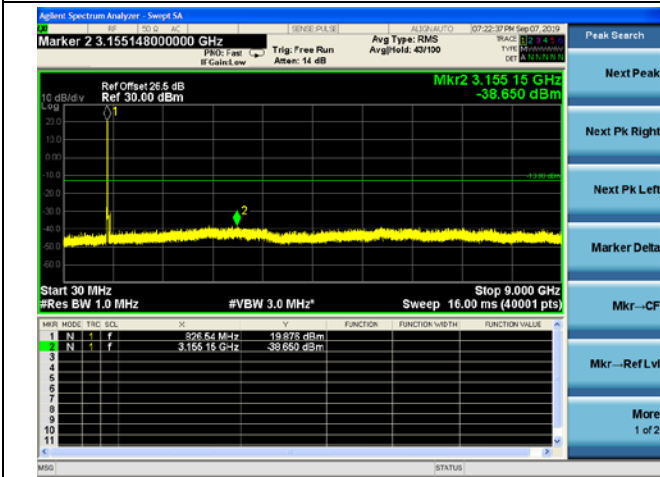

LTE Band 26 3MHz BW High Channel

QPSK

16QAM

64QAM

LTE Band 26 5MHz BW Low Channel

QPSK

16QAM

64QAM

LTE Band 26 5MHz BW Mid Channel

QPSK

16QAM

64QAM

LTE Band 26 5MHz BW High Channel

QPSK

16QAM

64QAM