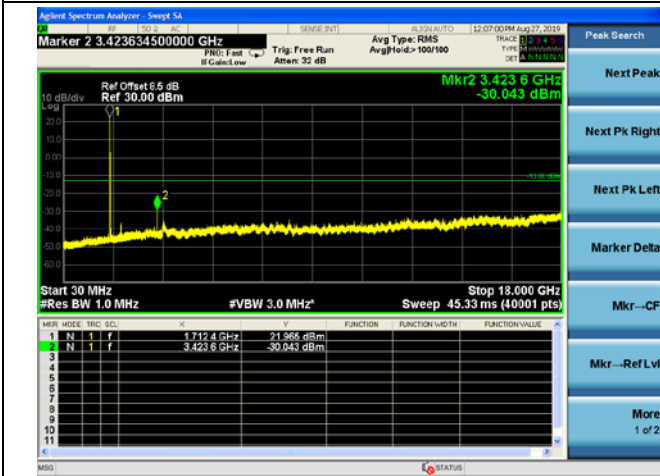

64QAM

LTE Band 66 1.4MHz BW Low Channel

QPSK

16QAM

64QAM

LTE Band 66 1.4MHz BW Mid Channel

QPSK

16QAM

64QAM

LTE Band 66 1.4MHz BW High Channel

QPSK

16QAM

64QAM

LTE Band 66 3MHz BW Low Channel

QPSK

16QAM