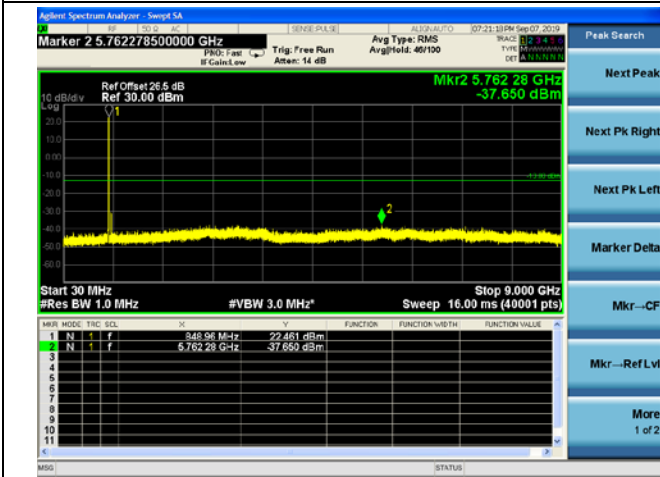

LTE Band 26 3MHz BW High Channel

QPSK

16QAM

64QAM

LTE Band 26 5MHz BW Low Channel

QPSK

16QAM

64QAM

LTE Band 26 5MHz BW Mid Channel

QPSK

16QAM

64QAM

LTE Band 26 5MHz BW High Channel

QPSK

16QAM

64QAM