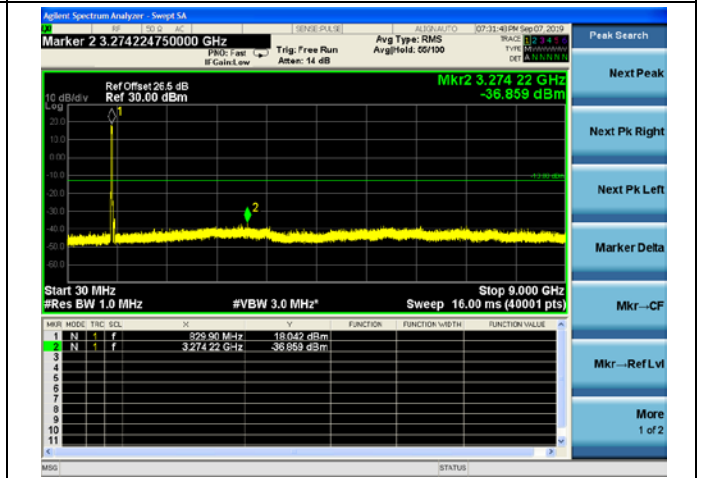

LTE Band 26 10MHz BW High Channel

QPSK

16QAM

64QAM

LTE Band 26 15MHz BW Low Channel

QPSK

16QAM

64QAM

LTE Band 26 15MHz BW Mid Channel

QPSK

16QAM

64QAM

LTE Band 26 15MHz BW High Channel

QPSK

16QAM

64QAM