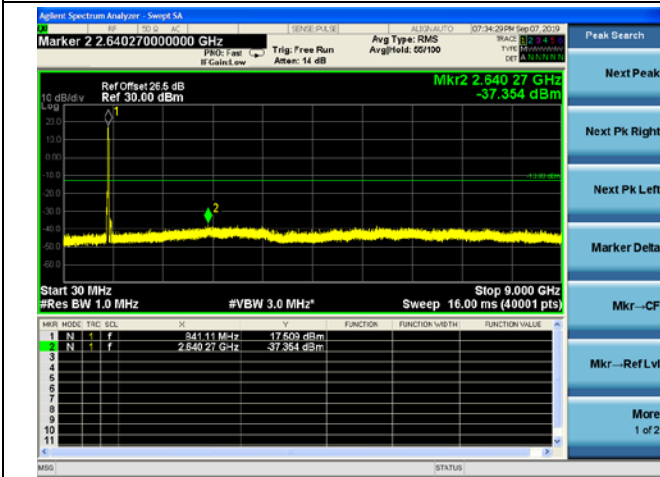

LTE Band 26 15MHz BW Mid Channel

QPSK

16QAM

64QAM

LTE Band 26 15MHz BW High Channel

QPSK

16QAM

64QAM