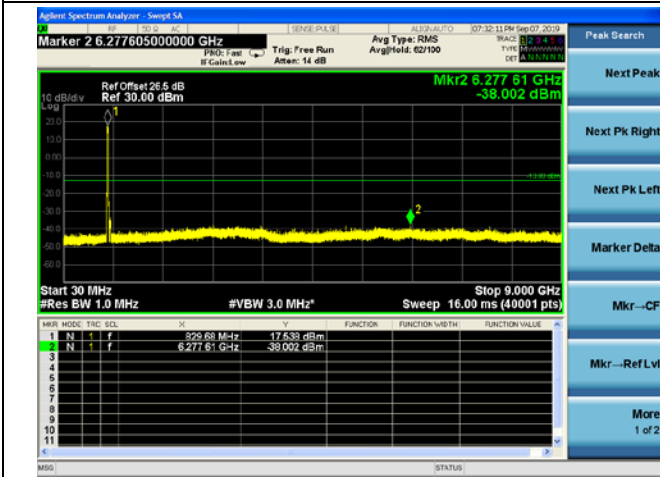

LTE Band 26 10MHz BW High Channel

QPSK

16QAM

64QAM

LTE Band 26 15MHz BW Low Channel

QPSK

16QAM

64QAM