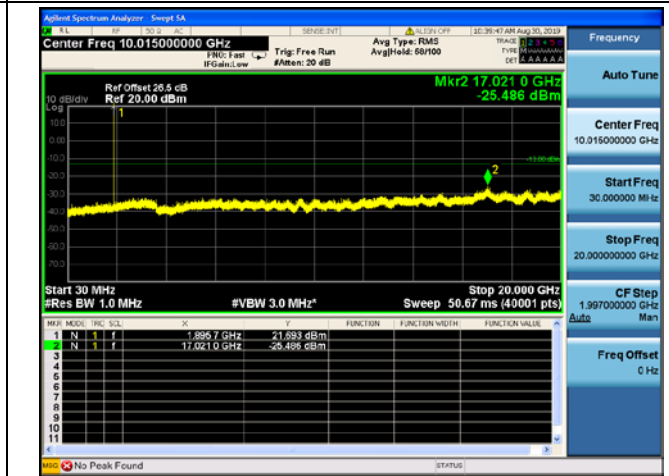

LTE Band 25 20MHz BW High Channel

QPSK

16QAM

64QAM

LTE Band 26 1.4MHz BW Low Channel

QPSK

16QAM

64QAM

LTE Band 26 1.4MHz BW Mid Channel

QPSK

16QAM

64QAM

LTE Band 26 1.4MHz BW High Channel

QPSK

16QAM

64QAM