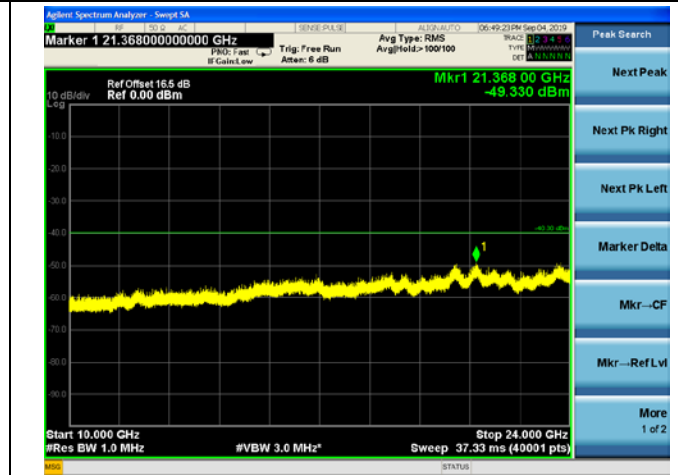

LTE Band 30 5MHz BW Low Channel

QPSK

16QAM

64QAM

LTE Band 30 5MHz BW Mid Channel

QPSK

16QAM

64QAM

LTE Band 30 5MHz BW High Channel

QPSK

16QAM

64QAM

LTE Band 30 10MHz BW Mid Channel

QPSK

16QAM

REPORT No.: SZ19070119W09

64QAM

LTE Band 66 1.4MHz BW Low Channel

QPSK

16QAM

64QAM

LTE Band 66 1.4MHz BW Mid Channel

QPSK

16QAM