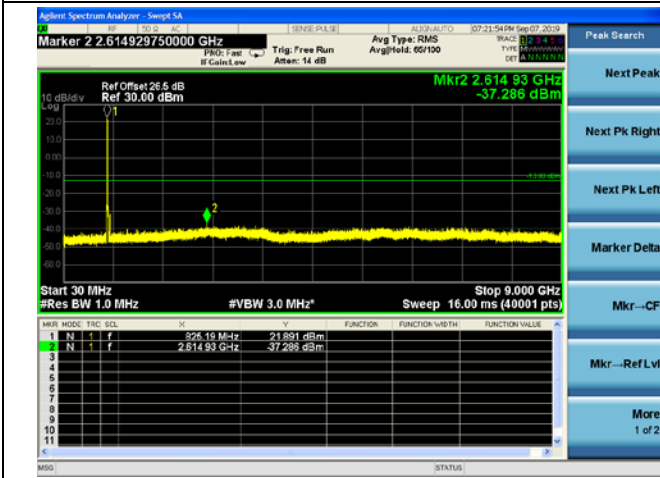

LTE Band 26 3MHz BW High Channel

QPSK

16QAM

64QAM

LTE Band 26 5MHz BW Low Channel

QPSK

16QAM

64QAM

LTE Band 26 5MHz BW Mid Channel

QPSK

16QAM

64QAM

LTE Band 26 5MHz BW High Channel

QPSK

16QAM

64QAM