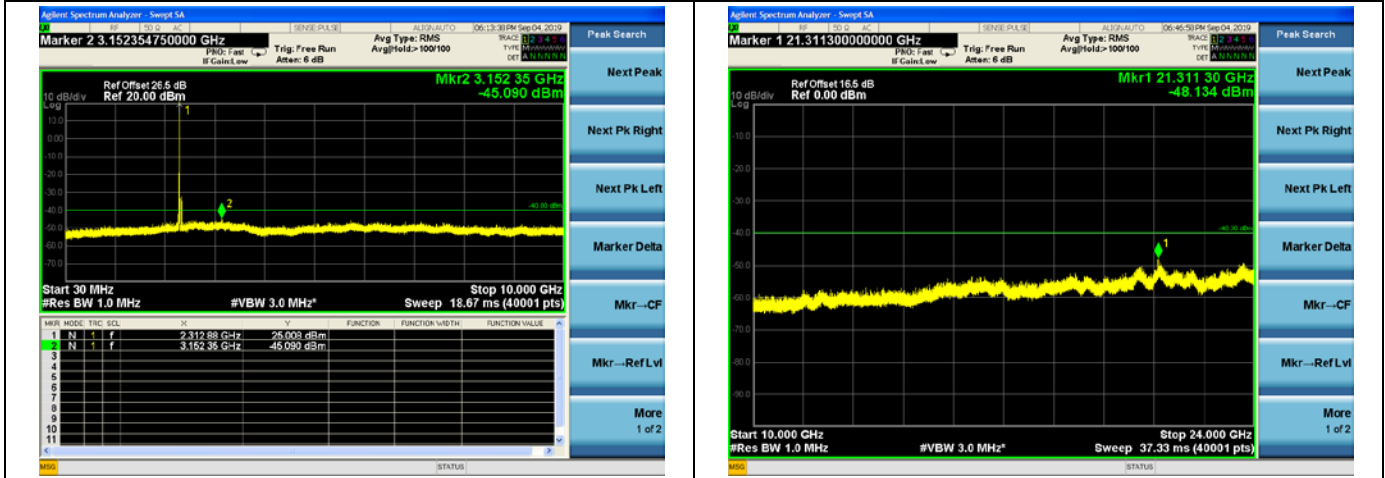

LTE Band 30 5MHz BW Low Channel

QPSK

16QAM

64QAM

LTE Band 30 5MHz BW Mid Channel

QPSK

16QAM

64QAM