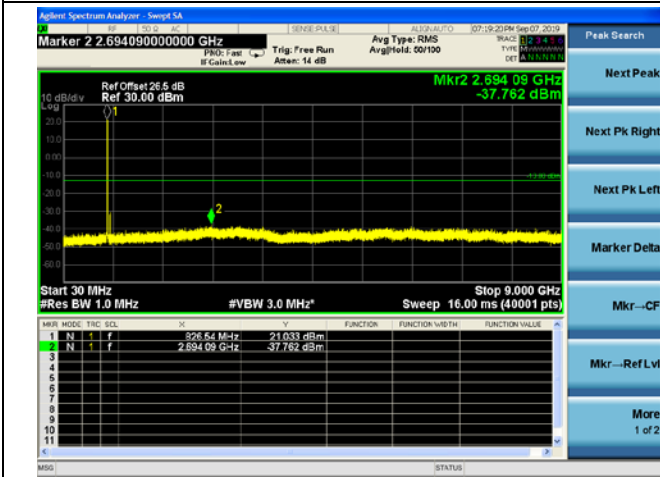

LTE Band 26 3MHz BW Low Channel

QPSK

16QAM

64QAM

LTE Band 26 3MHz BW Mid Channel

QPSK

16QAM

64QAM

LTE Band 26 3MHz BW High Channel

QPSK

16QAM

64QAM

LTE Band 26 5MHz BW Low Channel

QPSK

16QAM

64QAM