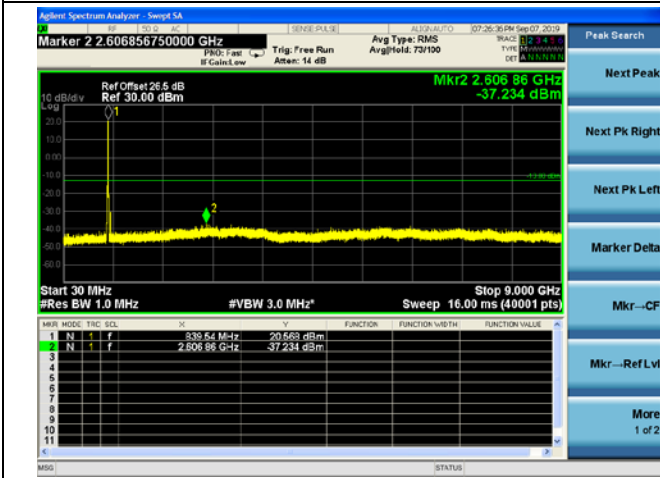

LTE Band 26 10MHz BW Low Channel

QPSK

16QAM

64QAM

LTE Band 26 10MHz BW Mid Channel

QPSK

16QAM

64QAM