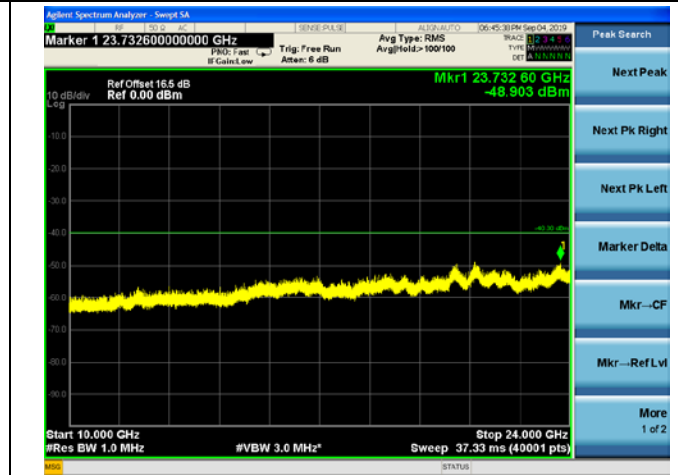

LTE Band 30 5MHz BW Low Channel

QPSK

16QAM

64QAM

LTE Band 30 5MHz BW Mid Channel

QPSK

16QAM

64QAM