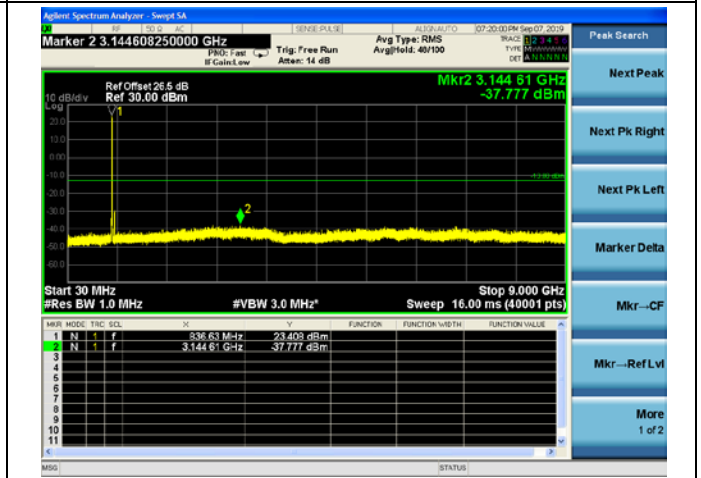

LTE Band 26 1.4MHz BW Mid Channel

QPSK

16QAM

64QAM

LTE Band 26 1.4MHz BW High Channel

QPSK

16QAM

64QAM

LTE Band 26 3MHz BW Low Channel

QPSK

16QAM

64QAM

LTE Band 26 3MHz BW Mid Channel

QPSK

16QAM

64QAM

LTE Band 26 3MHz BW High Channel

QPSK

16QAM

64QAM

LTE Band 26 5MHz BW Low Channel

QPSK

16QAM

64QAM