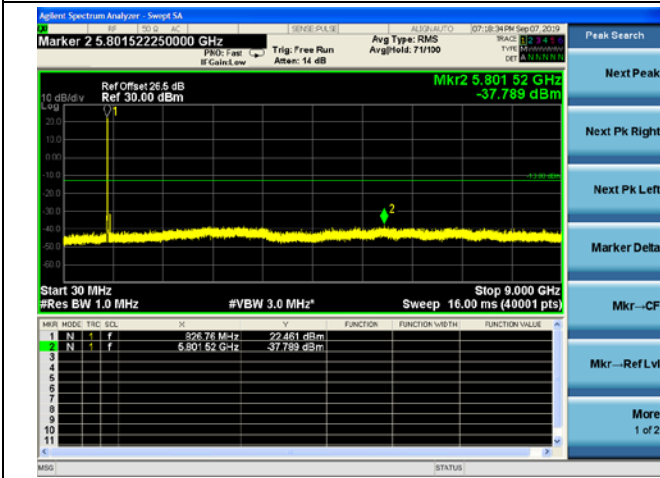

LTE Band 26 1.4MHz BW Mid Channel

QPSK

16QAM

64QAM

LTE Band 26 1.4MHz BW High Channel

QPSK

16QAM

64QAM

LTE Band 26 3MHz BW Low Channel

QPSK

16QAM

64QAM

LTE Band 26 3MHz BW Mid Channel

QPSK

16QAM

64QAM