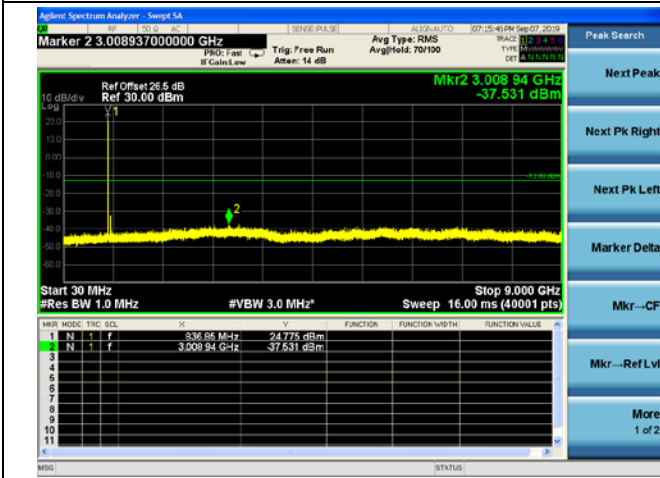

LTE Band 25 20MHz BW High Channel

QPSK

16QAM

64QAM

LTE Band 26 1.4MHz BW Low Channel

QPSK

16QAM

64QAM

LTE Band 26 1.4MHz BW Mid Channel

QPSK

16QAM

64QAM

LTE Band 26 1.4MHz BW High Channel

QPSK

16QAM

64QAM