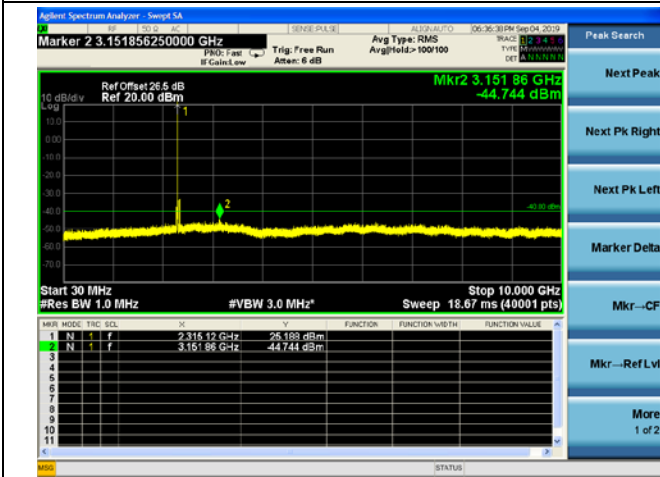

LTE Band 30 5MHz BW High Channel

QPSK

16QAM