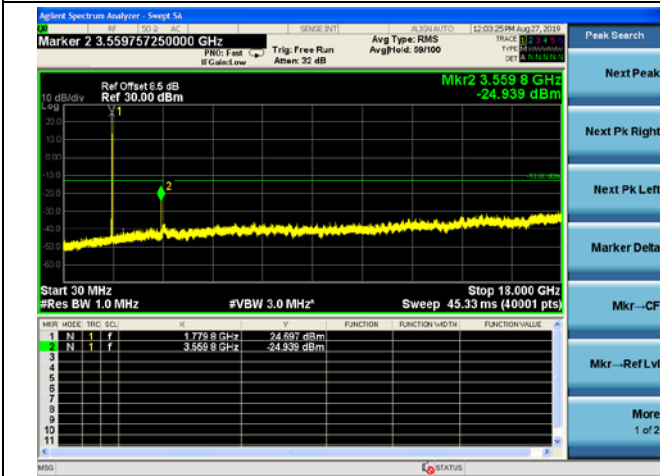

64QAM

LTE Band 66 1.4MHz BW Low Channel

QPSK

16QAM

64QAM

LTE Band 66 1.4MHz BW Mid Channel

QPSK

16QAM

64QAM

LTE Band 66 1.4MHz BW High Channel

QPSK

16QAM

64QAM

LTE Band 66 3MHz BW Low Channel

QPSK

16QAM