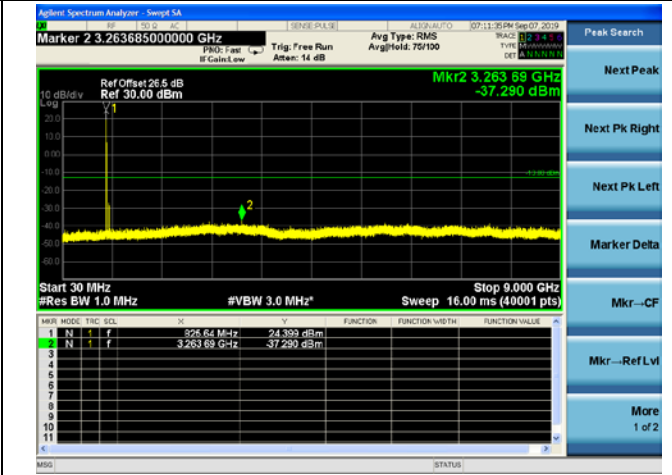

LTE Band 25 20MHz BW High Channel

QPSK

16QAM

64QAM

LTE Band 26 1.4MHz BW Low Channel

QPSK

16QAM

64QAM

LTE Band 26 1.4MHz BW Mid Channel

QPSK

16QAM

64QAM

LTE Band 26 1.4MHz BW High Channel

QPSK

16QAM

64QAM

LTE Band 26 3MHz BW Low Channel

QPSK

16QAM

64QAM

LTE Band 26 3MHz BW Mid Channel

QPSK

16QAM

64QAM