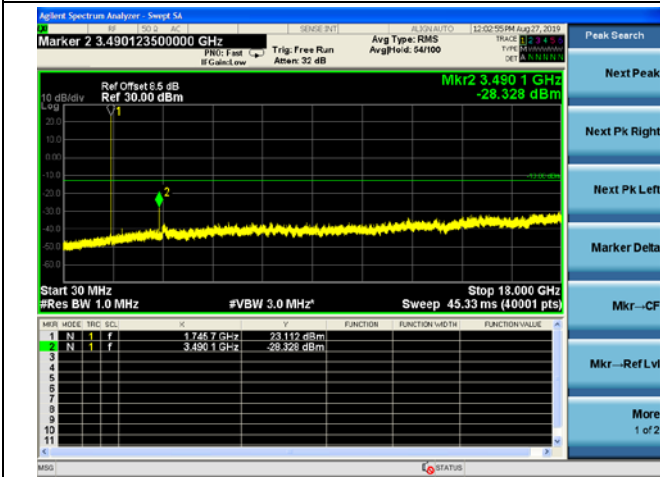

64QAM

LTE Band 66 1.4MHz BW Low Channel

QPSK

16QAM

64QAM

LTE Band 66 1.4MHz BW Mid Channel

QPSK

16QAM

64QAM

LTE Band 66 1.4MHz BW High Channel

QPSK

16QAM

64QAM

LTE Band 66 3MHz BW Low Channel

QPSK

16QAM