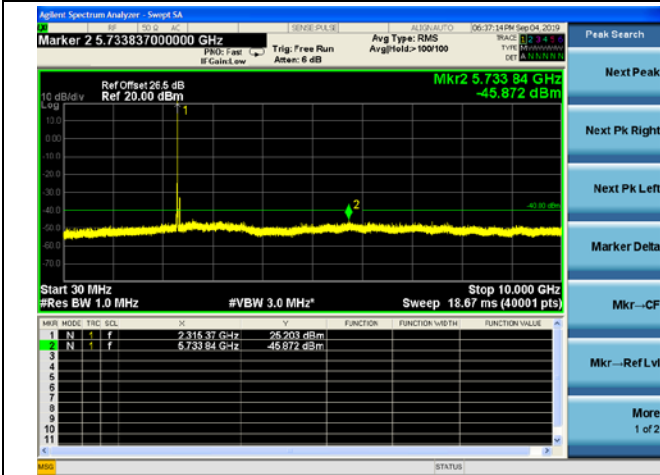

LTE Band 30 5MHz BW High Channel

QPSK

16QAM

64QAM

LTE Band 30 10MHz BW Mid Channel

QPSK

16QAM

REPORT No.: SZ19070119W09

64QAM

LTE Band 66 1.4MHz BW Low Channel

QPSK

16QAM

64QAM

LTE Band 66 1.4MHz BW Mid Channel

QPSK

16QAM