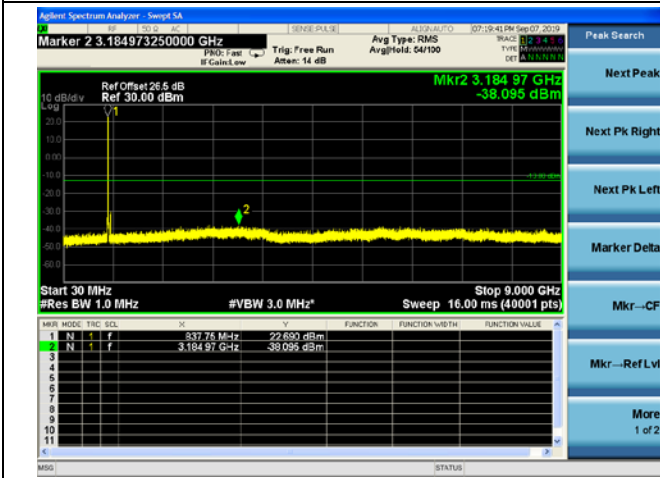

LTE Band 26 3MHz BW Low Channel

QPSK

16QAM

64QAM

LTE Band 26 3MHz BW Mid Channel

QPSK

16QAM

64QAM

LTE Band 26 3MHz BW High Channel

QPSK

16QAM

64QAM

LTE Band 26 5MHz BW Low Channel

QPSK

16QAM

64QAM