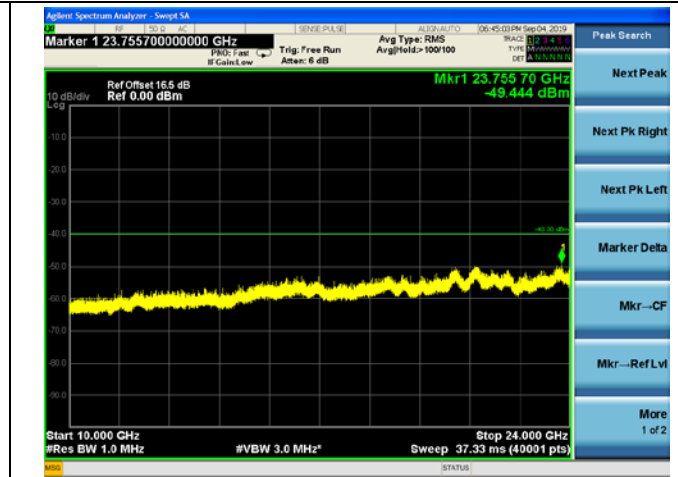

LTE Band 26 15MHz BW Mid Channel

QPSK

16QAM

64QAM

LTE Band 26 15MHz BW High Channel

QPSK

16QAM

64QAM

LTE Band 30 5MHz BW Low Channel

QPSK

16QAM

64QAM

LTE Band 30 5MHz BW Mid Channel

QPSK

16QAM

64QAM