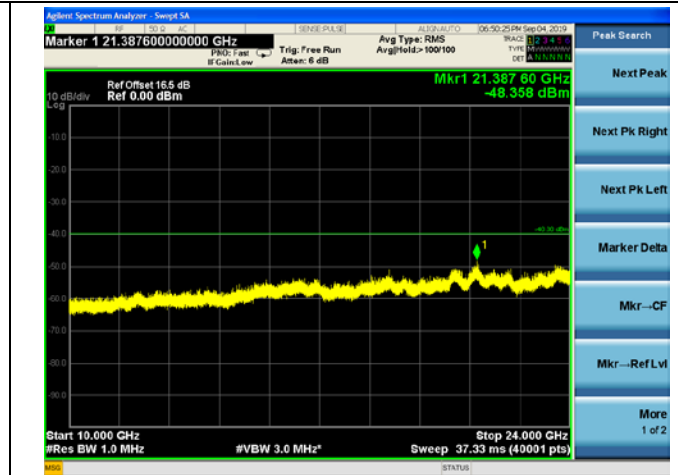

LTE Band 30 5MHz BW High Channel

QPSK

16QAM

64QAM

LTE Band 30 10MHz BW Mid Channel

QPSK

16QAM

REPORT No.: SZ19070119W09

64QAM

LTE Band 66 1.4MHz BW Low Channel

QPSK

16QAM

64QAM

LTE Band 66 1.4MHz BW Mid Channel

QPSK

16QAM