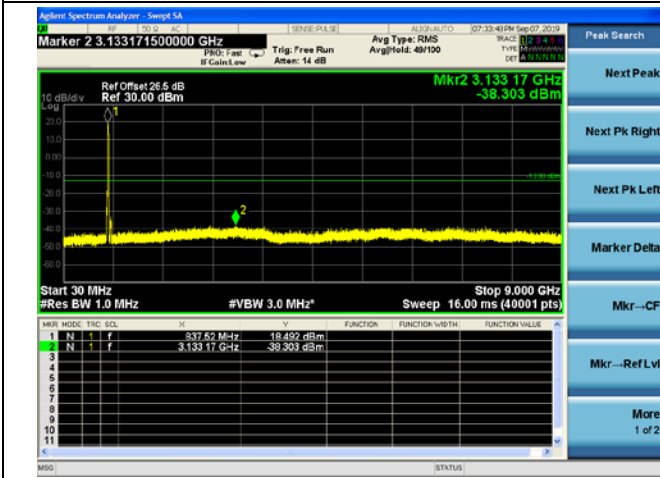

LTE Band 26 15MHz BW Mid Channel

QPSK

16QAM

64QAM

LTE Band 26 15MHz BW High Channel

QPSK

16QAM

64QAM