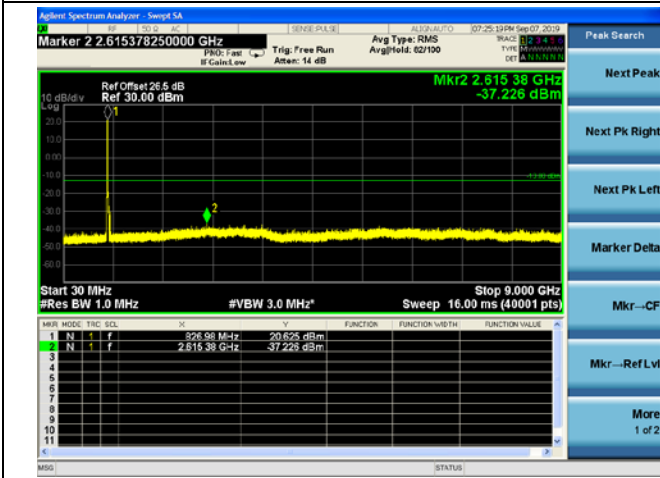

LTE Band 26 5MHz BW Mid Channel

QPSK

16QAM

64QAM

LTE Band 26 5MHz BW High Channel

QPSK

16QAM

64QAM

LTE Band 26 10MHz BW Low Channel

QPSK

16QAM

64QAM

LTE Band 26 10MHz BW Mid Channel

QPSK

16QAM

64QAM