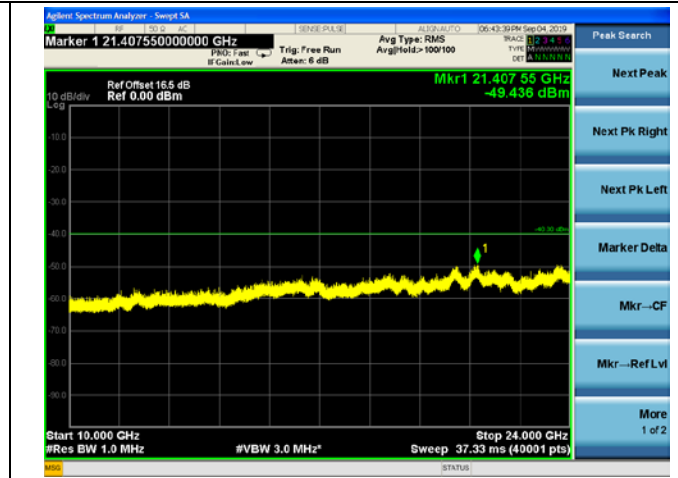

LTE Band 26 15MHz BW Mid Channel

QPSK

16QAM

64QAM

LTE Band 26 15MHz BW High Channel

QPSK

16QAM

64QAM

LTE Band 30 5MHz BW Low Channel

QPSK

16QAM

64QAM

LTE Band 30 5MHz BW Mid Channel

QPSK

16QAM

64QAM