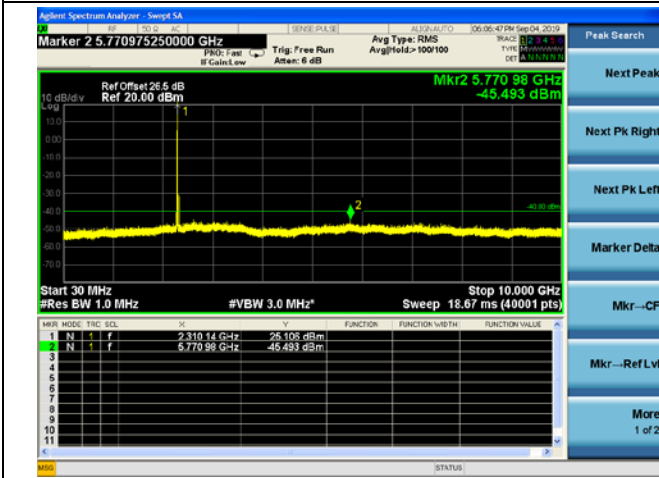

LTE Band 26 15MHz BW Mid Channel

QPSK

16QAM

64QAM

LTE Band 26 15MHz BW High Channel

QPSK

16QAM

64QAM

LTE Band 30 5MHz BW Low Channel

QPSK

16QAM

64QAM

LTE Band 30 5MHz BW Mid Channel

QPSK

16QAM

64QAM