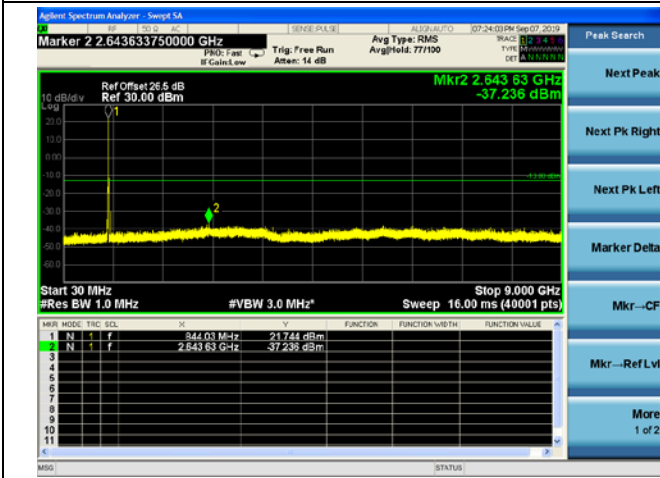

LTE Band 26 5MHz BW Mid Channel

QPSK

16QAM

64QAM

LTE Band 26 5MHz BW High Channel

QPSK

16QAM

64QAM

LTE Band 26 10MHz BW Low Channel

QPSK

16QAM

64QAM

LTE Band 26 10MHz BW Mid Channel

QPSK

16QAM

64QAM