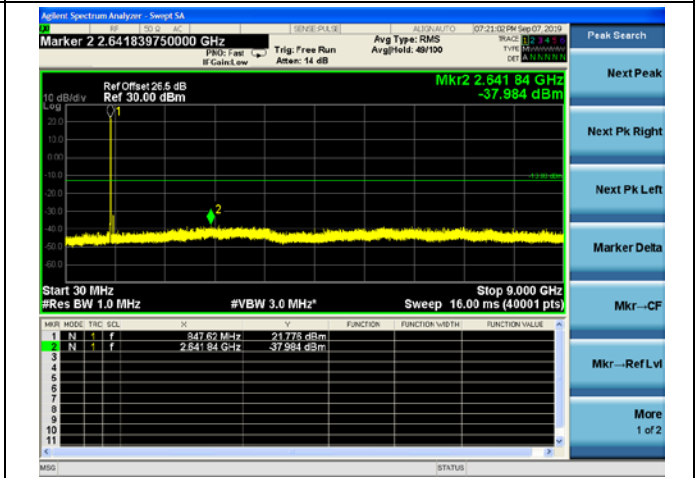

LTE Band 26 1.4MHz BW Mid Channel

QPSK

16QAM

64QAM

LTE Band 26 1.4MHz BW High Channel

QPSK

16QAM

64QAM

LTE Band 26 3MHz BW Low Channel

QPSK

16QAM

64QAM

LTE Band 26 3MHz BW Mid Channel

QPSK

16QAM

64QAM

LTE Band 26 3MHz BW High Channel

QPSK

16QAM

64QAM

LTE Band 26 5MHz BW Low Channel

QPSK

16QAM

64QAM