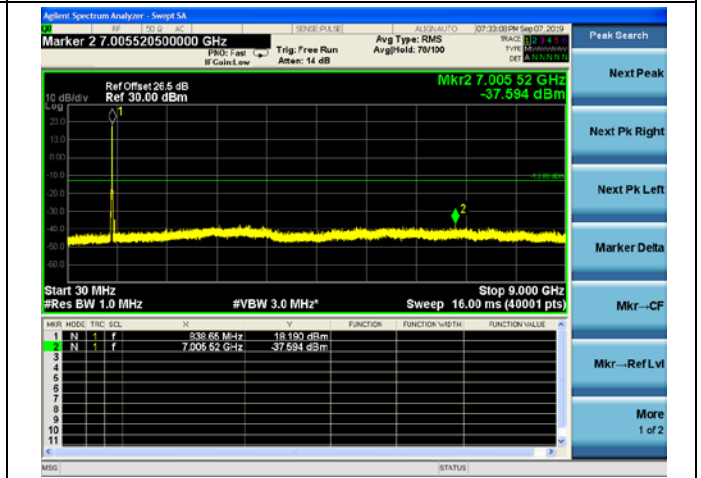

LTE Band 26 10MHz BW High Channel

QPSK

16QAM

64QAM

LTE Band 26 15MHz BW Low Channel

QPSK

16QAM

64QAM

LTE Band 26 15MHz BW Mid Channel

QPSK

16QAM

64QAM

LTE Band 26 15MHz BW High Channel

QPSK

16QAM

64QAM