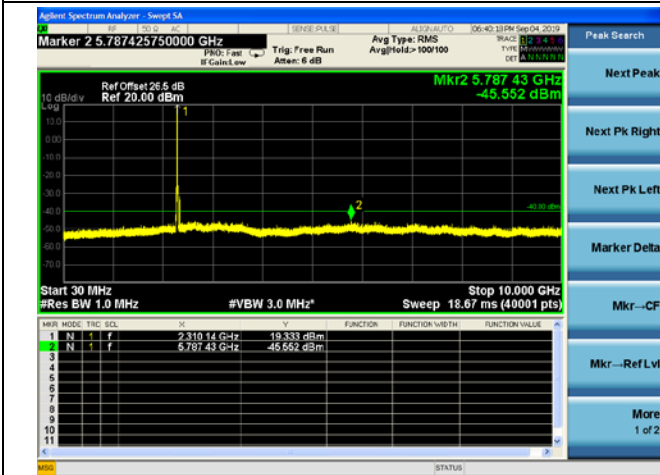

LTE Band 30 5MHz BW High Channel

QPSK

16QAM

64QAM

LTE Band 30 10MHz BW Mid Channel

QPSK

16QAM

REPORT No.: SZ19070119W09

64QAM

LTE Band 66 1.4MHz BW Low Channel

QPSK

16QAM

64QAM

LTE Band 66 1.4MHz BW Mid Channel

QPSK

16QAM