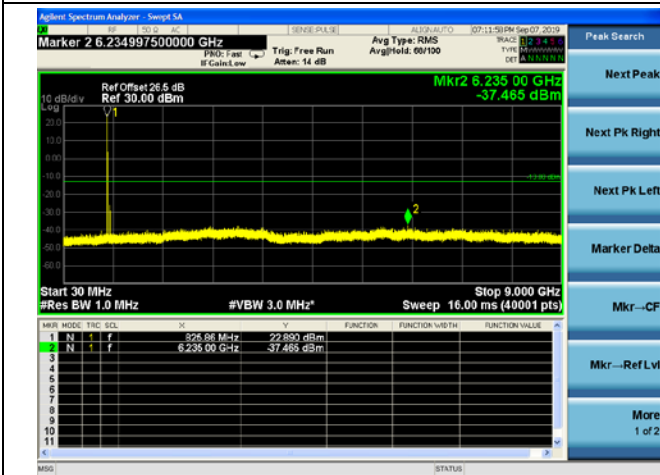

LTE Band 25 20MHz BW High Channel

QPSK

16QAM

64QAM

LTE Band 26 1.4MHz BW Low Channel

QPSK

16QAM

64QAM

LTE Band 26 1.4MHz BW Mid Channel

QPSK

16QAM

64QAM

LTE Band 26 1.4MHz BW High Channel

QPSK

16QAM

64QAM

LTE Band 26 3MHz BW Low Channel

QPSK

16QAM

64QAM

LTE Band 26 3MHz BW Mid Channel

QPSK

16QAM

64QAM