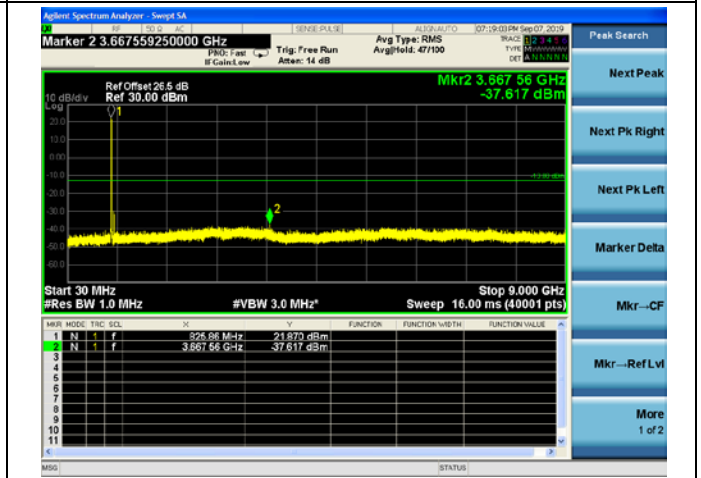

LTE Band 25 20MHz BW High Channel

QPSK

16QAM

64QAM

LTE Band 26 1.4MHz BW Low Channel

QPSK

16QAM

64QAM

LTE Band 26 1.4MHz BW Mid Channel

QPSK

16QAM

64QAM

LTE Band 26 1.4MHz BW High Channel

QPSK

16QAM

64QAM

LTE Band 26 3MHz BW Low Channel

QPSK

16QAM

64QAM

LTE Band 26 3MHz BW Mid Channel

QPSK

16QAM

64QAM

LTE Band 26 3MHz BW High Channel

QPSK

16QAM

64QAM

LTE Band 26 5MHz BW Low Channel

QPSK

16QAM

64QAM