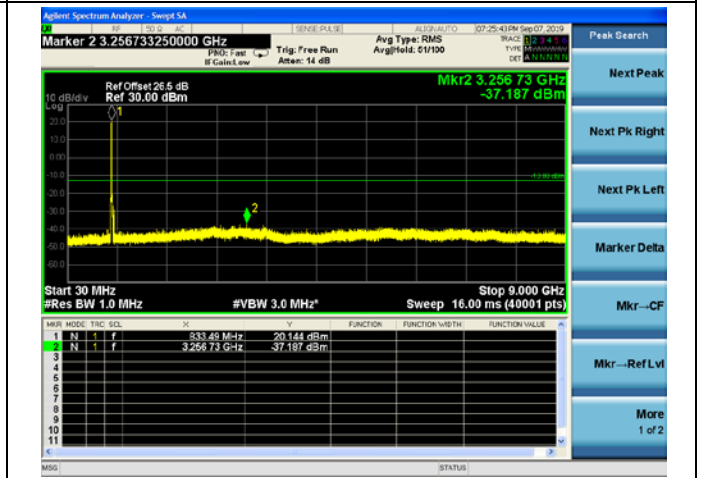

LTE Band 26 3MHz BW High Channel

QPSK

16QAM

64QAM

LTE Band 26 5MHz BW Low Channel

QPSK

16QAM

64QAM

LTE Band 26 5MHz BW Mid Channel

QPSK

16QAM

64QAM

LTE Band 26 5MHz BW High Channel

QPSK

16QAM

64QAM

LTE Band 26 10MHz BW Low Channel

QPSK

16QAM

64QAM

LTE Band 26 10MHz BW Mid Channel

QPSK

16QAM

64QAM