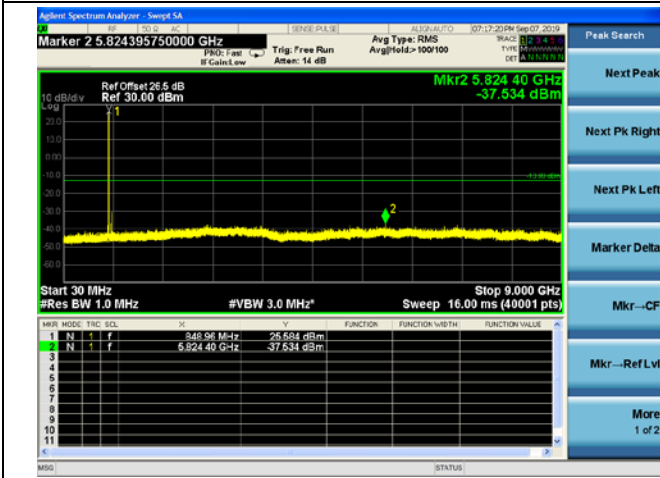

LTE Band 26 1.4MHz BW Mid Channel

QPSK

16QAM

64QAM

LTE Band 26 1.4MHz BW High Channel

QPSK

16QAM

64QAM

LTE Band 26 3MHz BW Low Channel

QPSK

16QAM

64QAM

LTE Band 26 3MHz BW Mid Channel

QPSK

16QAM

64QAM