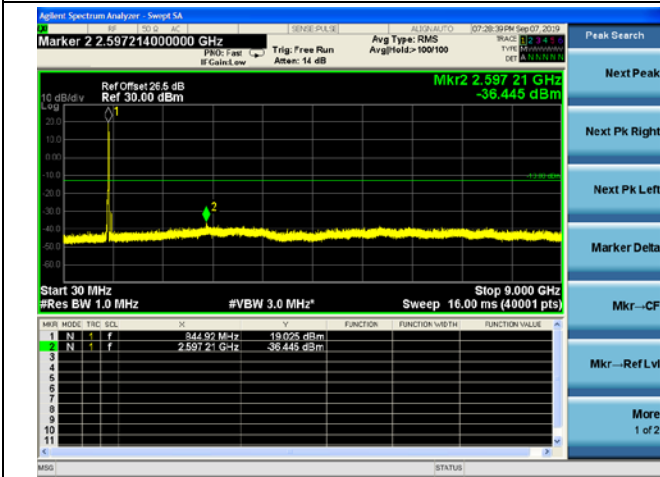

LTE Band 26 10MHz BW High Channel

QPSK

16QAM

64QAM

LTE Band 26 15MHz BW Low Channel

QPSK

16QAM

64QAM

LTE Band 26 15MHz BW Mid Channel

QPSK

16QAM

64QAM

LTE Band 26 15MHz BW High Channel

QPSK

16QAM

64QAM