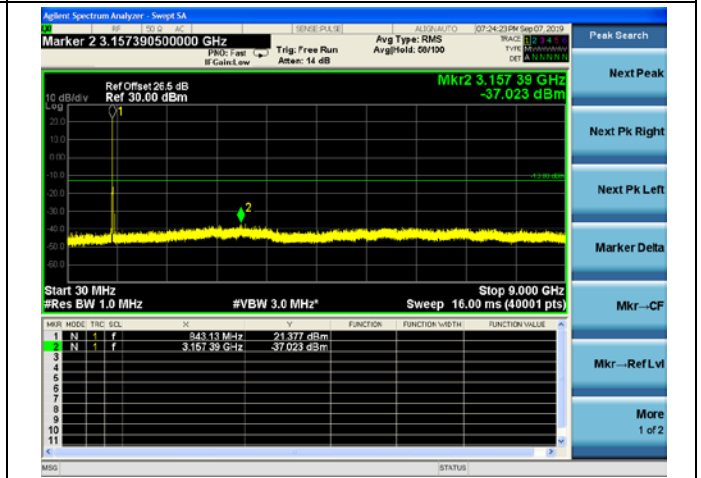

LTE Band 26 5MHz BW Mid Channel

QPSK

16QAM

64QAM

LTE Band 26 5MHz BW High Channel

QPSK

16QAM

64QAM

LTE Band 26 10MHz BW Low Channel

QPSK

16QAM

64QAM

LTE Band 26 10MHz BW Mid Channel

QPSK

16QAM

64QAM