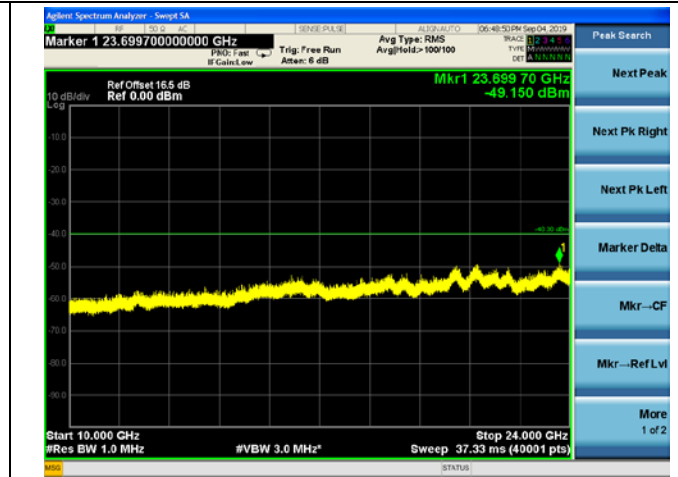

LTE Band 30 5MHz BW High Channel

QPSK

16QAM