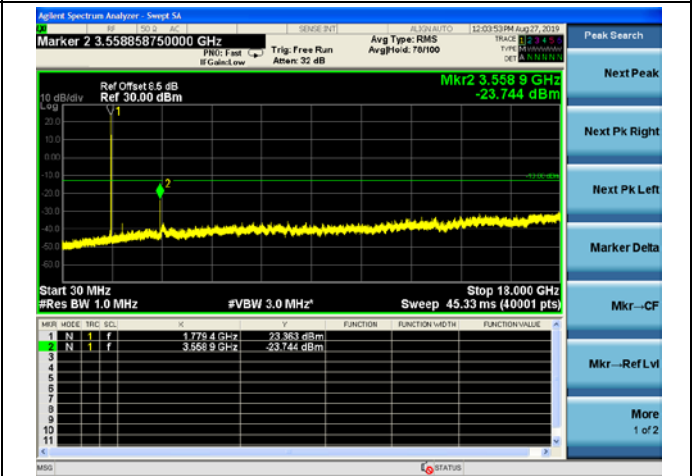

64QAM

LTE Band 66 1.4MHz BW High Channel

QPSK

16QAM

64QAM

LTE Band 66 3MHz BW Low Channel

QPSK

16QAM