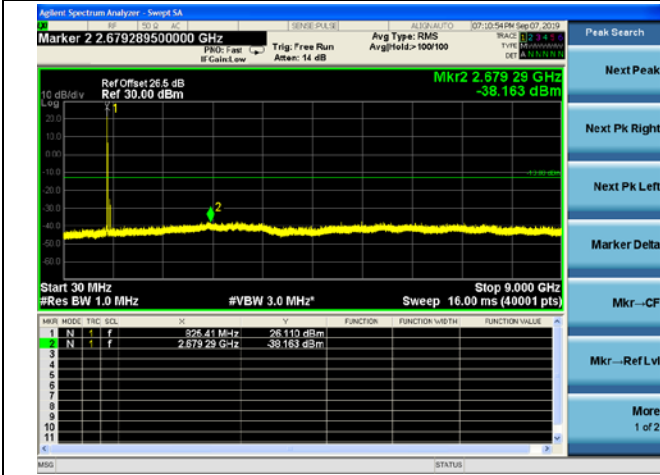

LTE Band 25 20MHz BW High Channel

QPSK

16QAM

64QAM

LTE Band 26 1.4MHz BW Low Channel

QPSK

16QAM

64QAM

LTE Band 26 1.4MHz BW Mid Channel

QPSK

16QAM

64QAM

LTE Band 26 1.4MHz BW High Channel

QPSK

16QAM

64QAM

LTE Band 26 3MHz BW Low Channel

QPSK

16QAM

64QAM

LTE Band 26 3MHz BW Mid Channel

QPSK

16QAM

64QAM