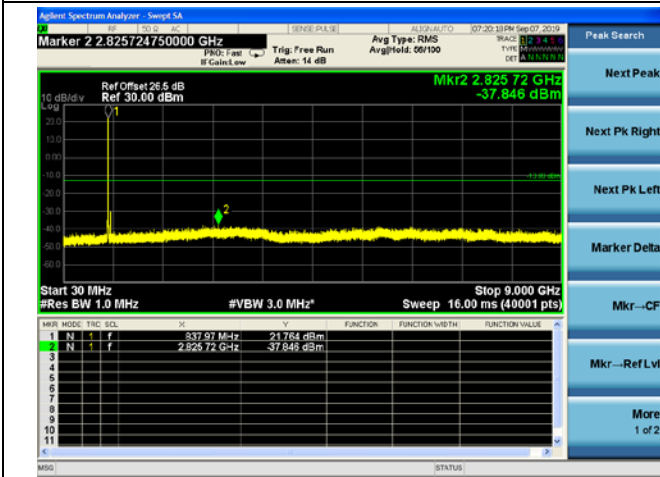

LTE Band 26 1.4MHz BW Mid Channel

QPSK

16QAM

64QAM

LTE Band 26 1.4MHz BW High Channel

QPSK

16QAM

64QAM

LTE Band 26 3MHz BW Low Channel

QPSK

16QAM

64QAM

LTE Band 26 3MHz BW Mid Channel

QPSK

16QAM

64QAM

LTE Band 26 3MHz BW High Channel

QPSK

16QAM

64QAM

LTE Band 26 5MHz BW Low Channel

QPSK

16QAM

64QAM