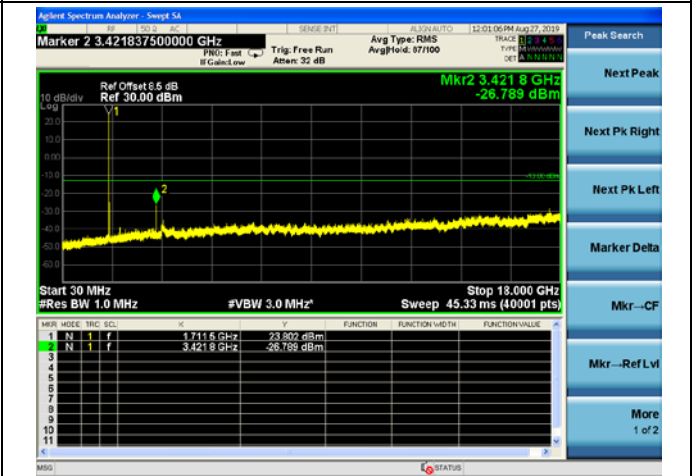

64QAM

LTE Band 66 1.4MHz BW Low Channel

QPSK

16QAM

64QAM

LTE Band 66 1.4MHz BW Mid Channel

QPSK

16QAM

64QAM

LTE Band 66 1.4MHz BW High Channel

QPSK

16QAM

64QAM

LTE Band 66 3MHz BW Low Channel

QPSK

16QAM