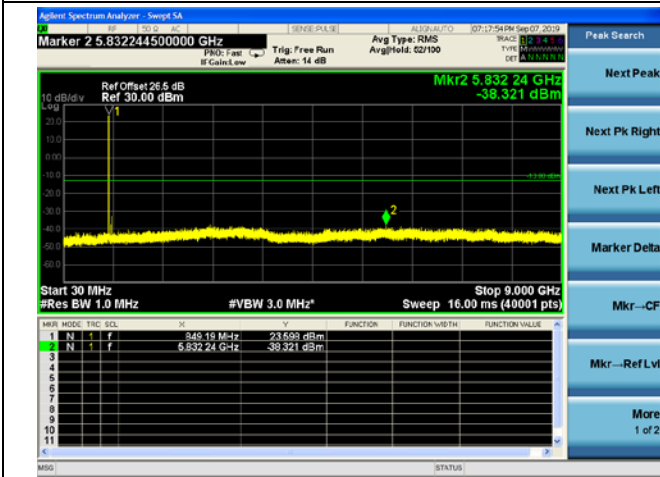

LTE Band 26 1.4MHz BW Mid Channel

QPSK

16QAM

64QAM

LTE Band 26 1.4MHz BW High Channel

QPSK

16QAM

64QAM

LTE Band 26 3MHz BW Low Channel

QPSK

16QAM

64QAM

LTE Band 26 3MHz BW Mid Channel

QPSK

16QAM

64QAM