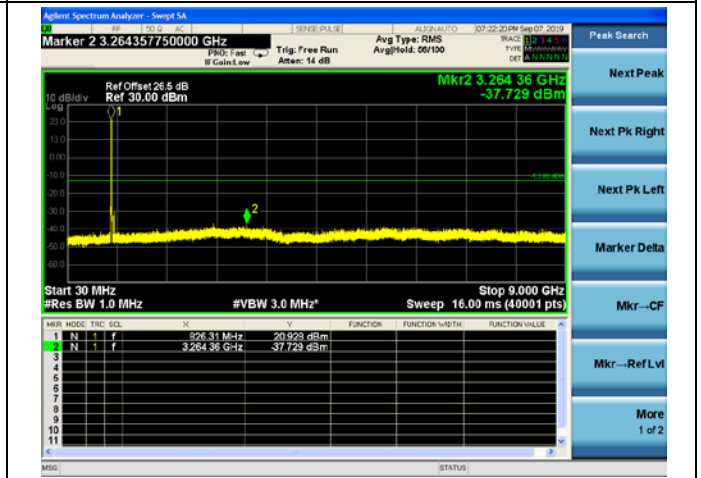

LTE Band 26 3MHz BW Low Channel

QPSK

16QAM

64QAM

LTE Band 26 3MHz BW Mid Channel

QPSK

16QAM

64QAM

LTE Band 26 3MHz BW High Channel

QPSK

16QAM

64QAM

LTE Band 26 5MHz BW Low Channel

QPSK

16QAM

64QAM

LTE Band 26 5MHz BW Mid Channel

QPSK

16QAM

64QAM

LTE Band 26 5MHz BW High Channel

QPSK

16QAM

64QAM