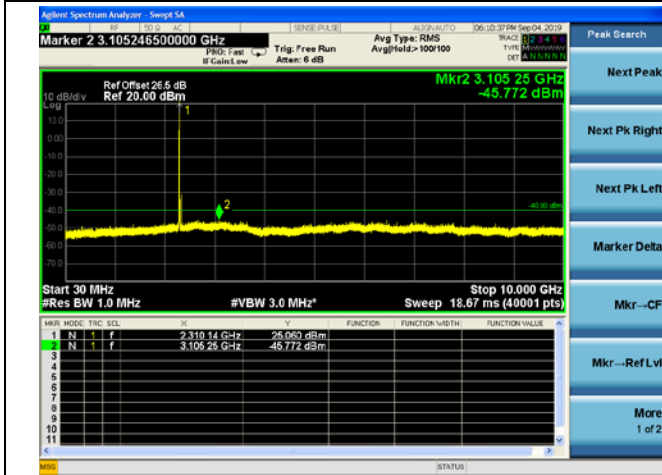

LTE Band 30 5MHz BW Low Channel

QPSK

16QAM

64QAM

LTE Band 30 5MHz BW Mid Channel

QPSK

16QAM

64QAM