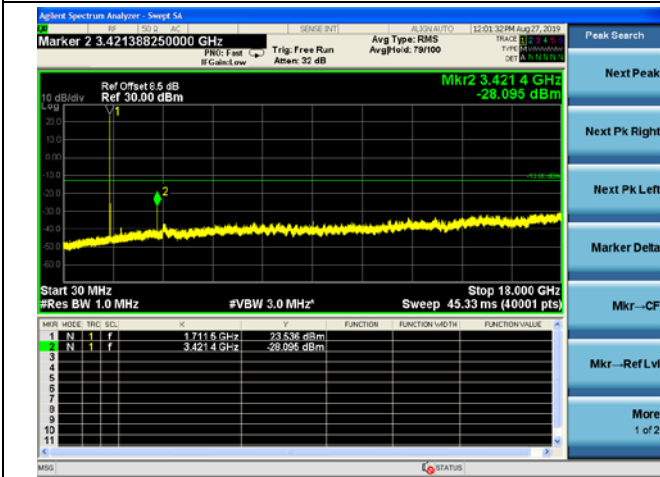

64QAM

LTE Band 66 1.4MHz BW Low Channel

QPSK

16QAM

64QAM

LTE Band 66 1.4MHz BW Mid Channel

QPSK

16QAM

64QAM

LTE Band 66 1.4MHz BW High Channel

QPSK

16QAM

64QAM

LTE Band 66 3MHz BW Low Channel

QPSK

16QAM