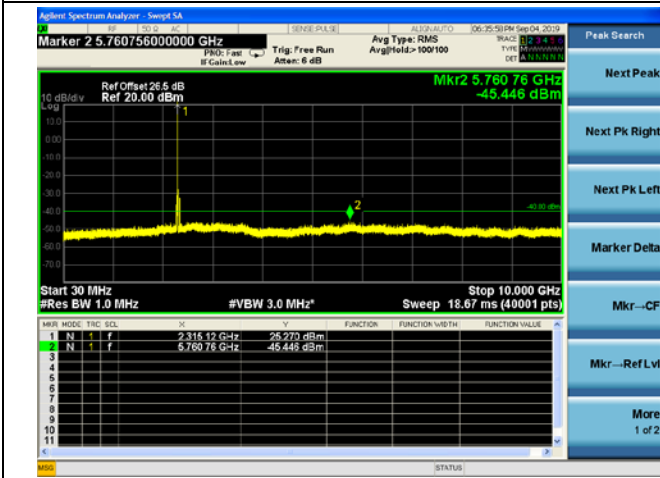

LTE Band 30 5MHz BW High Channel

QPSK