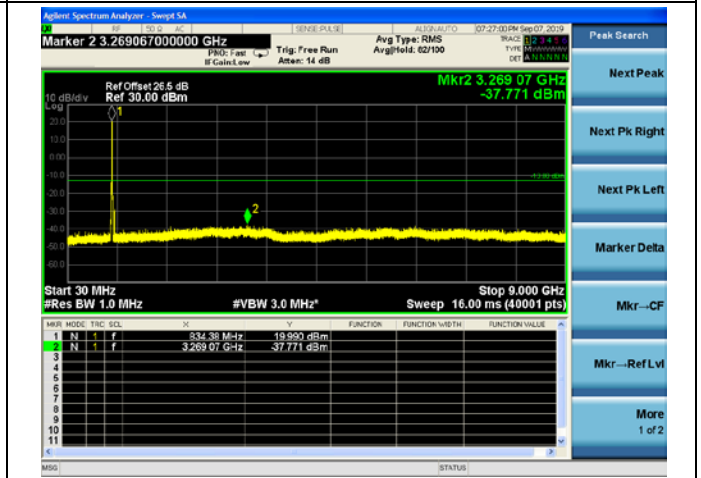

LTE Band 26 10MHz BW Low Channel

QPSK

16QAM

64QAM

LTE Band 26 10MHz BW Mid Channel

QPSK

16QAM

64QAM

LTE Band 26 10MHz BW High Channel

QPSK

16QAM

64QAM

LTE Band 26 15MHz BW Low Channel

QPSK

16QAM

64QAM