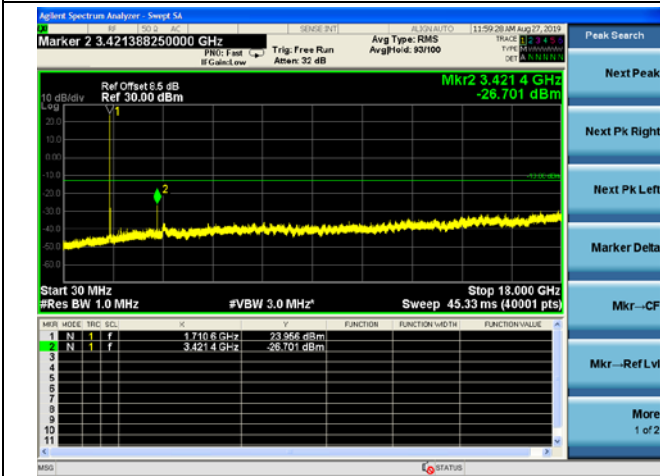

LTE Band 30 5MHz BW High Channel

QPSK

16QAM

64QAM

LTE Band 30 10MHz BW Mid Channel

QPSK

16QAM

REPORT No.: SZ19070119W09

64QAM

LTE Band 66 1.4MHz BW Low Channel

QPSK

16QAM

64QAM

LTE Band 66 1.4MHz BW Mid Channel

QPSK

16QAM