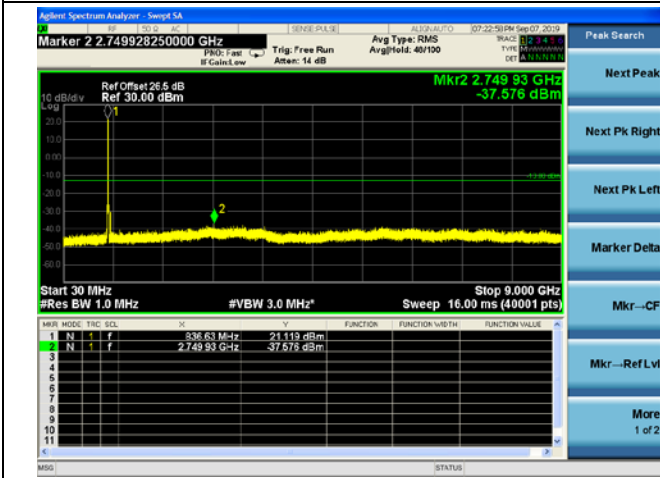

LTE Band 26 3MHz BW High Channel

QPSK

16QAM

64QAM

LTE Band 26 5MHz BW Low Channel

QPSK

16QAM

64QAM

LTE Band 26 5MHz BW Mid Channel

QPSK

16QAM

64QAM

LTE Band 26 5MHz BW High Channel

QPSK

16QAM

64QAM