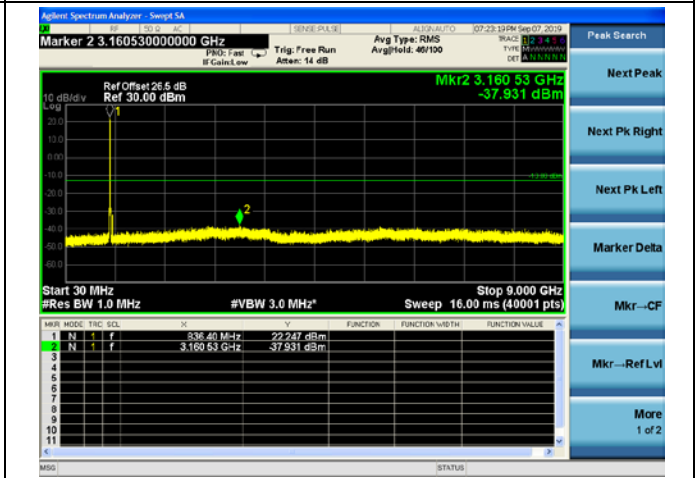

LTE Band 26 3MHz BW High Channel

QPSK

16QAM

64QAM

LTE Band 26 5MHz BW Low Channel

QPSK

16QAM

64QAM

LTE Band 26 5MHz BW Mid Channel

QPSK

16QAM

64QAM

LTE Band 26 5MHz BW High Channel

QPSK

16QAM

64QAM