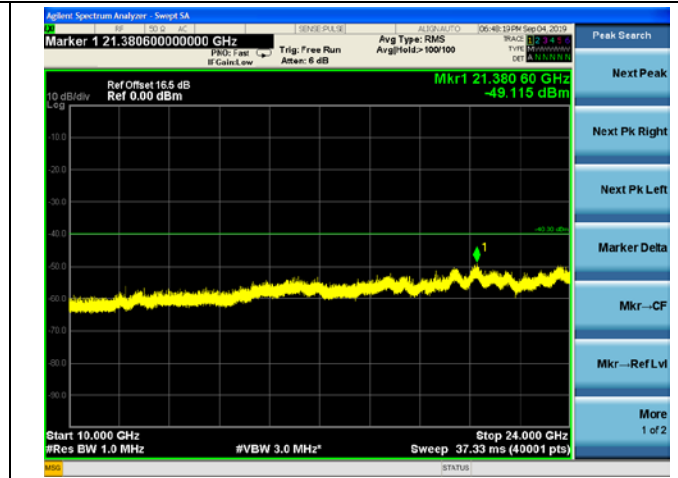

LTE Band 30 5MHz BW High Channel

QPSK