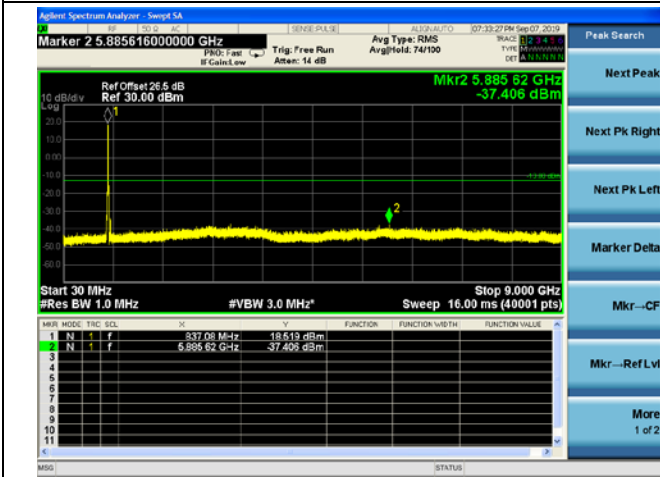

LTE Band 26 15MHz BW Mid Channel

QPSK

16QAM

64QAM

LTE Band 26 15MHz BW High Channel

QPSK

16QAM

64QAM