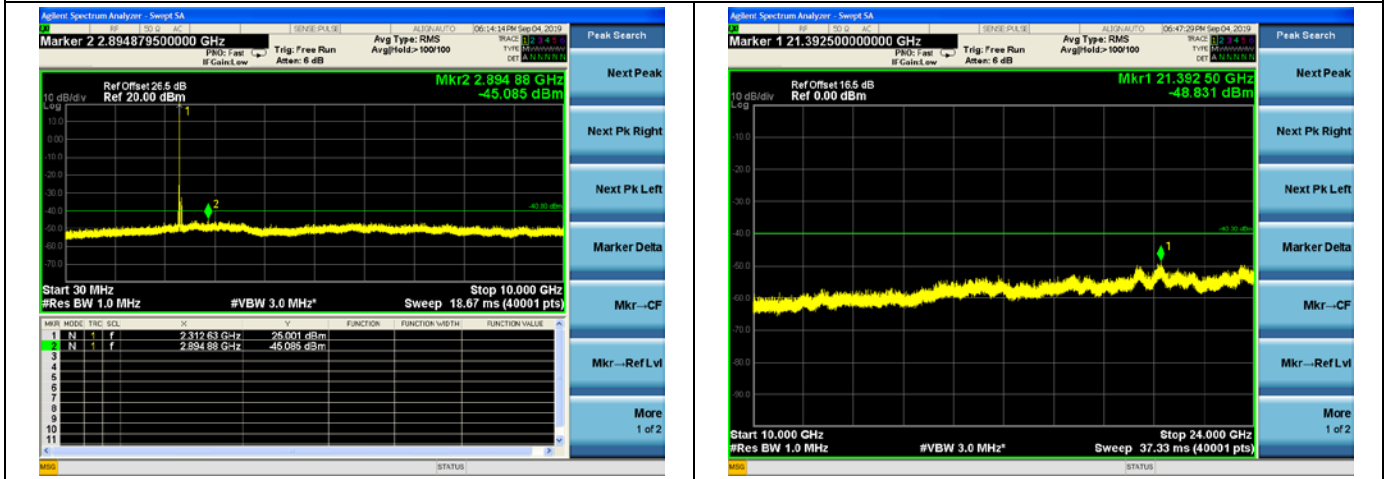

LTE Band 30 5MHz BW Low Channel

QPSK

16QAM

64QAM

LTE Band 30 5MHz BW Mid Channel

QPSK

16QAM

64QAM