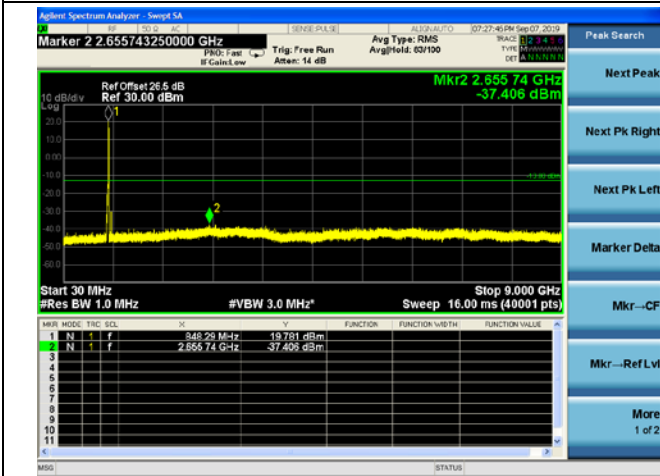

LTE Band 26 10MHz BW Low Channel

QPSK

16QAM

64QAM

LTE Band 26 10MHz BW Mid Channel

QPSK

16QAM

64QAM

LTE Band 26 10MHz BW High Channel

QPSK

16QAM

64QAM

LTE Band 26 15MHz BW Low Channel

QPSK

16QAM

64QAM