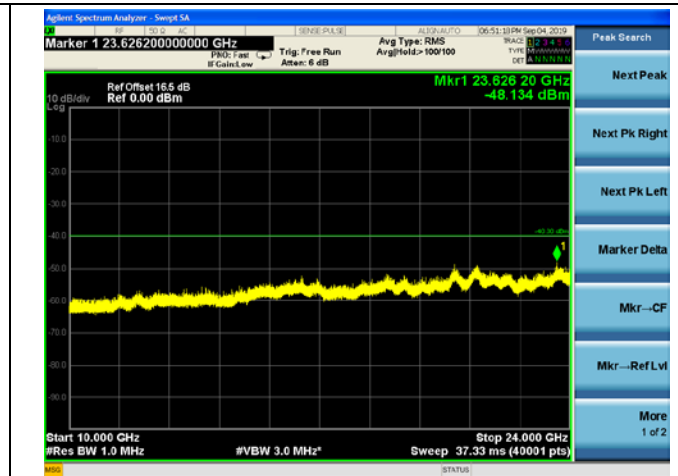

LTE Band 30 5MHz BW High Channel

QPSK

16QAM

64QAM

LTE Band 30 10MHz BW Mid Channel

QPSK

16QAM

REPORT No.: SZ19070119W09

64QAM

LTE Band 66 1.4MHz BW Low Channel

QPSK

16QAM

64QAM

LTE Band 66 1.4MHz BW Mid Channel

QPSK

16QAM