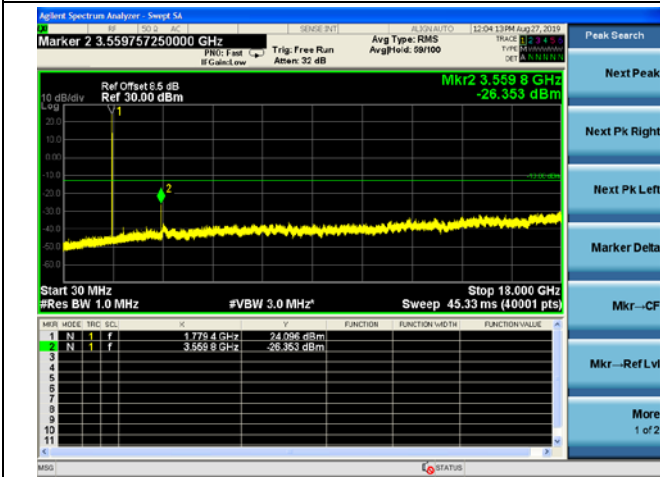

64QAM

LTE Band 66 1.4MHz BW High Channel

QPSK

16QAM

64QAM

LTE Band 66 3MHz BW Low Channel

QPSK

16QAM