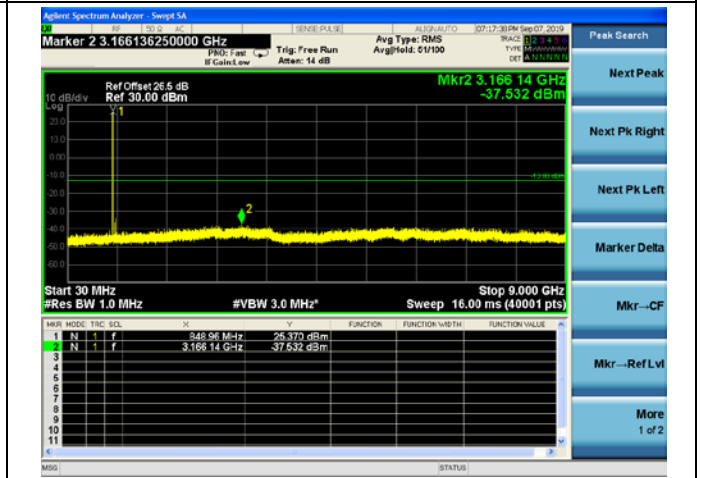

LTE Band 25 20MHz BW High Channel

QPSK

16QAM

64QAM

LTE Band 26 1.4MHz BW Low Channel

QPSK

16QAM

64QAM

LTE Band 26 1.4MHz BW Mid Channel

QPSK

16QAM

64QAM

LTE Band 26 1.4MHz BW High Channel

QPSK

16QAM

64QAM

LTE Band 26 3MHz BW Low Channel

QPSK

16QAM

64QAM

LTE Band 26 3MHz BW Mid Channel

QPSK

16QAM

64QAM

LTE Band 26 3MHz BW High Channel

QPSK

16QAM

64QAM

LTE Band 26 5MHz BW Low Channel

QPSK

16QAM

64QAM