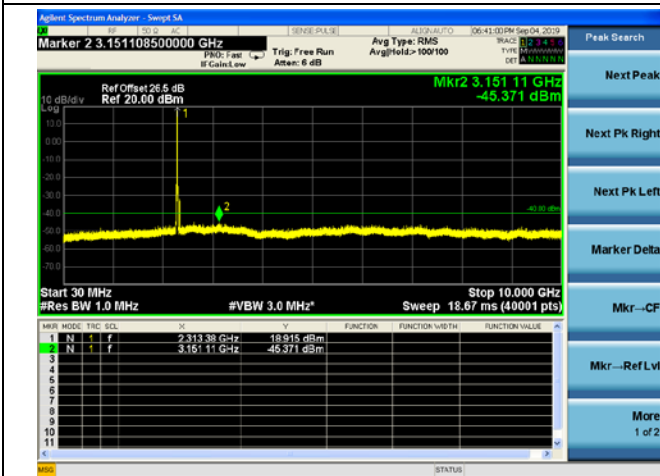

LTE Band 30 5MHz BW Low Channel

QPSK

16QAM

64QAM

LTE Band 30 5MHz BW Mid Channel

QPSK

16QAM

64QAM

LTE Band 30 5MHz BW High Channel

QPSK

16QAM

64QAM

LTE Band 30 10MHz BW Mid Channel

QPSK

16QAM

REPORT No.: SZ19070119W09

64QAM

LTE Band 66 1.4MHz BW Low Channel

QPSK

16QAM

64QAM

LTE Band 66 1.4MHz BW Mid Channel

QPSK

16QAM