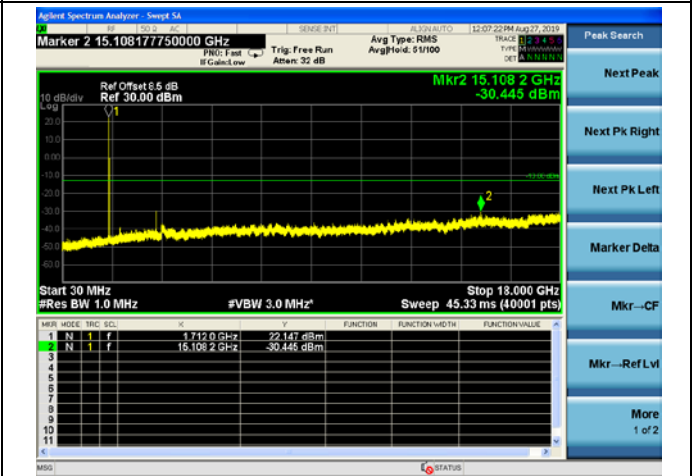

64QAM

LTE Band 66 1.4MHz BW Low Channel

QPSK

16QAM

64QAM

LTE Band 66 1.4MHz BW Mid Channel

QPSK

16QAM

64QAM

LTE Band 66 1.4MHz BW High Channel

QPSK

16QAM

64QAM

LTE Band 66 3MHz BW Low Channel

QPSK

16QAM