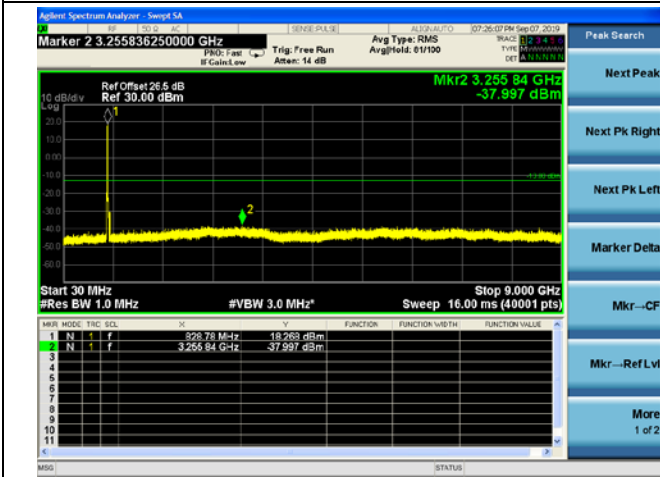

LTE Band 26 10MHz BW Low Channel

QPSK

16QAM

64QAM

LTE Band 26 10MHz BW Mid Channel

QPSK

16QAM

64QAM

LTE Band 26 10MHz BW High Channel

QPSK

16QAM

64QAM

LTE Band 26 15MHz BW Low Channel

QPSK

16QAM

64QAM