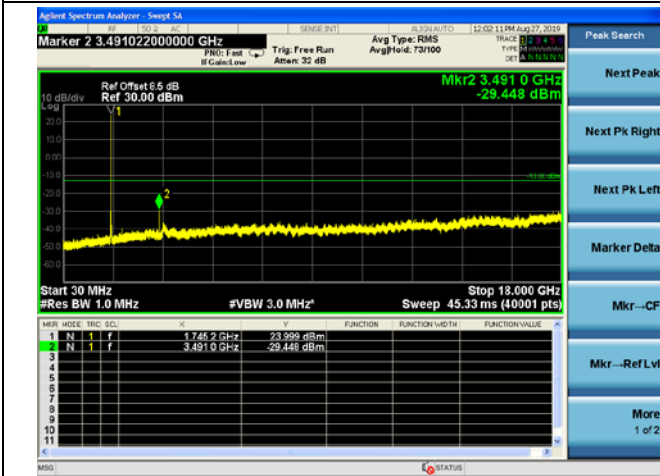

64QAM

LTE Band 66 1.4MHz BW Low Channel

QPSK

16QAM

64QAM

LTE Band 66 1.4MHz BW Mid Channel

QPSK

16QAM

64QAM

LTE Band 66 1.4MHz BW High Channel

QPSK

16QAM

64QAM

LTE Band 66 3MHz BW Low Channel

QPSK

16QAM