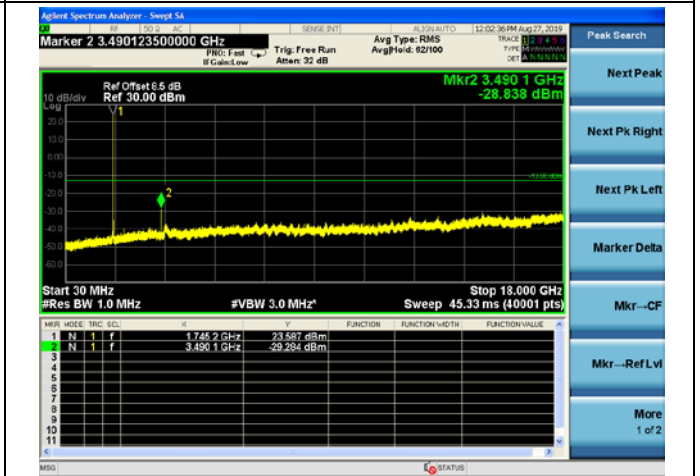

64QAM

LTE Band 66 1.4MHz BW Low Channel

QPSK

16QAM

64QAM

LTE Band 66 1.4MHz BW Mid Channel

QPSK

16QAM

64QAM

LTE Band 66 1.4MHz BW High Channel

QPSK

16QAM

64QAM

LTE Band 66 3MHz BW Low Channel

QPSK

16QAM