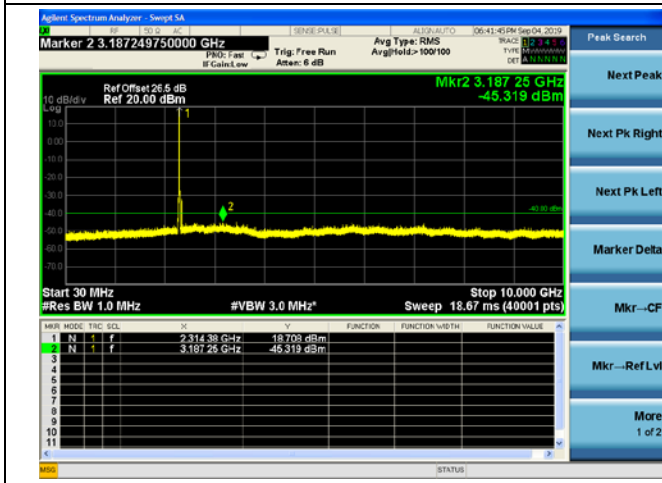

LTE Band 30 5MHz BW High Channel

QPSK

16QAM

64QAM

LTE Band 30 10MHz BW Mid Channel

QPSK

16QAM

REPORT No.: SZ19070119W09

64QAM

LTE Band 66 1.4MHz BW Low Channel

QPSK

16QAM

64QAM

LTE Band 66 1.4MHz BW Mid Channel

QPSK

16QAM