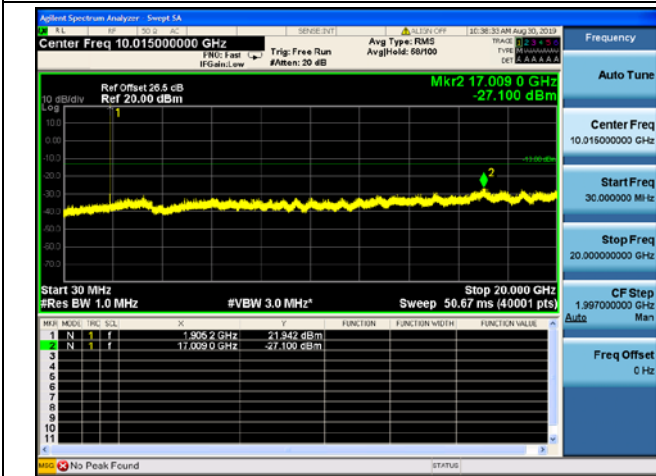

LTE Band 25 10MHz BW Mid Channel

QPSK

16QAM

64QAM

LTE Band 25 10MHz BW High Channel

QPSK

16QAM

64QAM