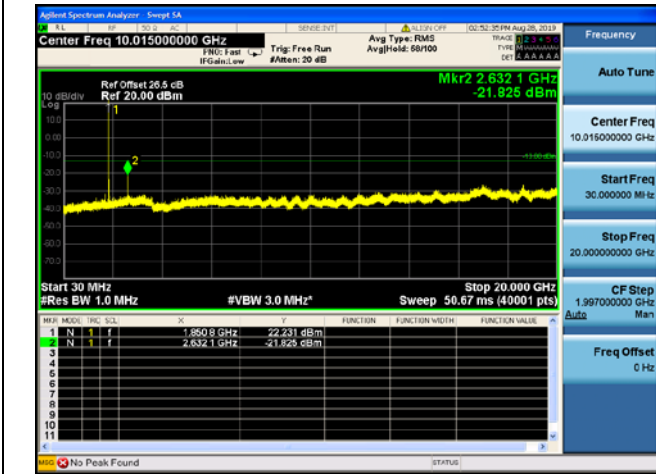

LTE Band 25 15MHz BW High Channel

QPSK

16QAM

64QAM

LTE Band 25 20MHz BW Low Channel

QPSK

16QAM

64QAM