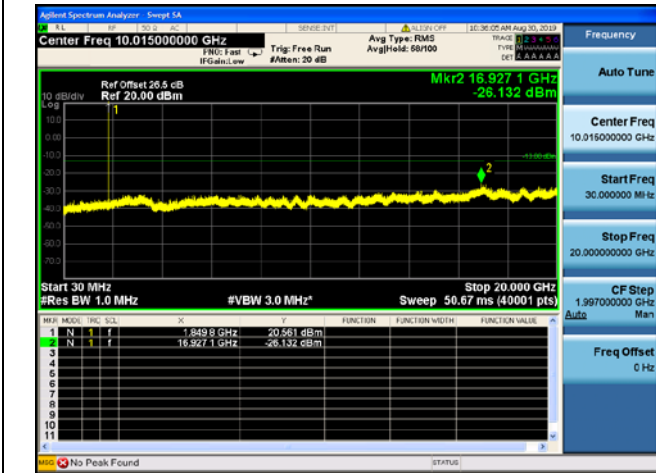

LTE Band 19 15MHz BW Mid Channel

QPSK

16QAM

64QAM

LTE Band 19 15MHz BW High Channel

QPSK

16QAM

64QAM

LTE Band 25 1.4MHz BW Low Channel

QPSK

16QAM

64QAM

LTE Band 25 1.4MHz BW Mid Channel

QPSK

16QAM

64QAM