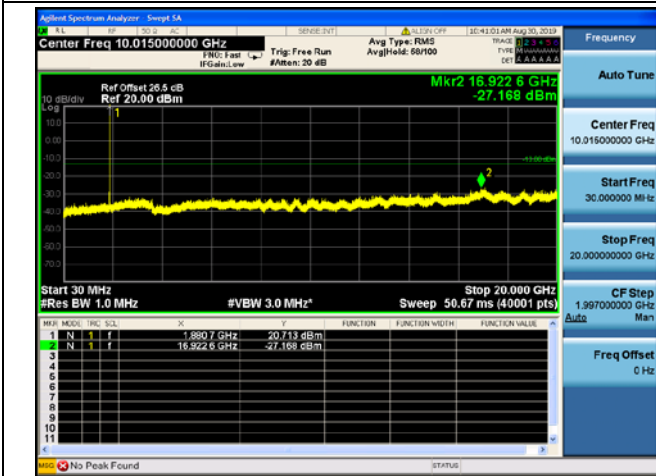

LTE Band 25 3MHz BW Mid Channel

QPSK