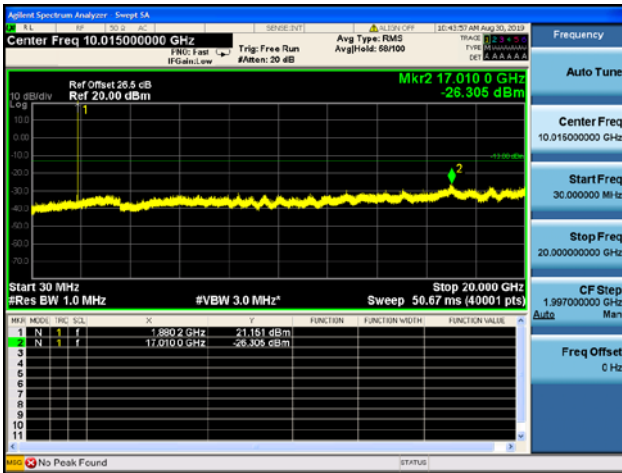

LTE Band 25 5MHz BW Low Channel

QPSK

16QAM

64QAM

LTE Band 25 5MHz BW Mid Channel

QPSK

16QAM

64QAM