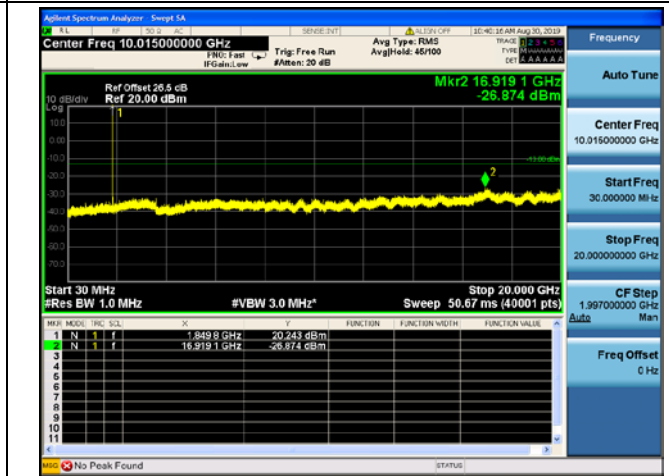

LTE Band 25 1.4MHz BW High Channel

QPSK

16QAM

64QAM

LTE Band 25 3MHz BW Low Channel

QPSK

16QAM

64QAM