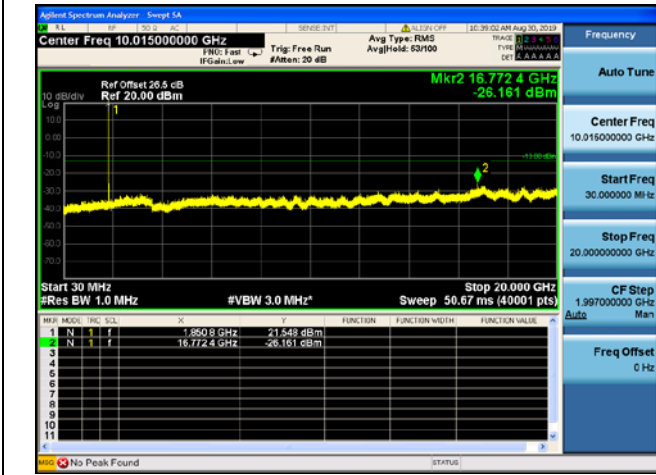

LTE Band 25 15MHz BW High Channel

QPSK

16QAM

64QAM

LTE Band 25 20MHz BW Low Channel

QPSK

16QAM

64QAM