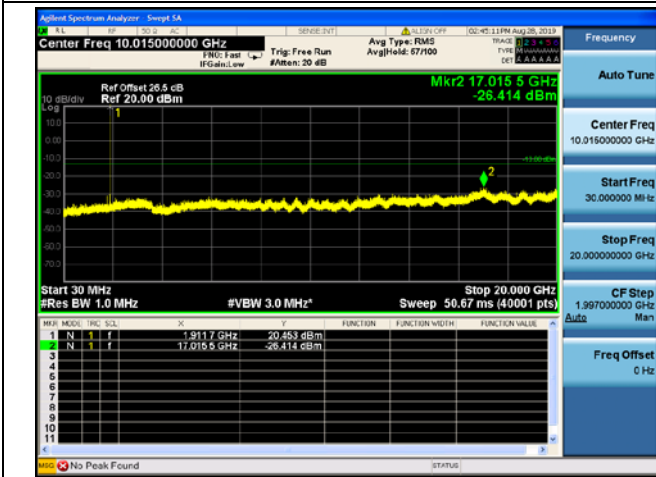

LTE Band 25 3MHz BW Mid Channel

QPSK

16QAM

64QAM

LTE Band 25 3MHz BW High Channel

QPSK

16QAM

64QAM