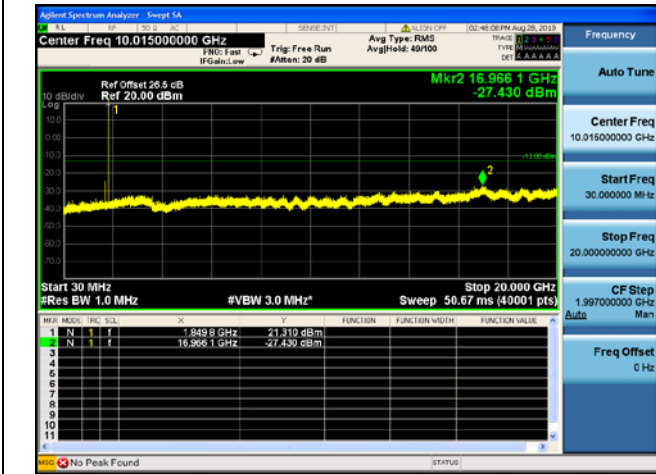

LTE Band 25 1.4MHz BW Low Channel

QPSK

16QAM

64QAM

LTE Band 25 1.4MHz BW Mid Channel

QPSK

16QAM

64QAM

LTE Band 25 1.4MHz BW High Channel

QPSK

16QAM

64QAM

LTE Band 25 3MHz BW Low Channel

QPSK

16QAM

64QAM