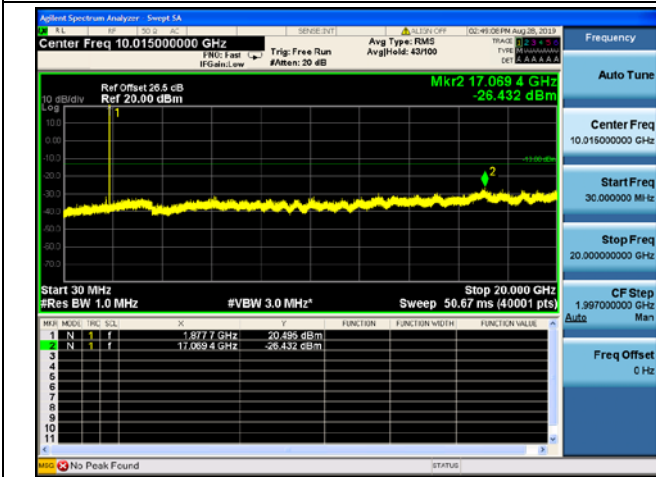

LTE Band 25 10MHz BW Mid Channel

QPSK

16QAM

64QAM

LTE Band 25 10MHz BW High Channel

QPSK

16QAM

64QAM