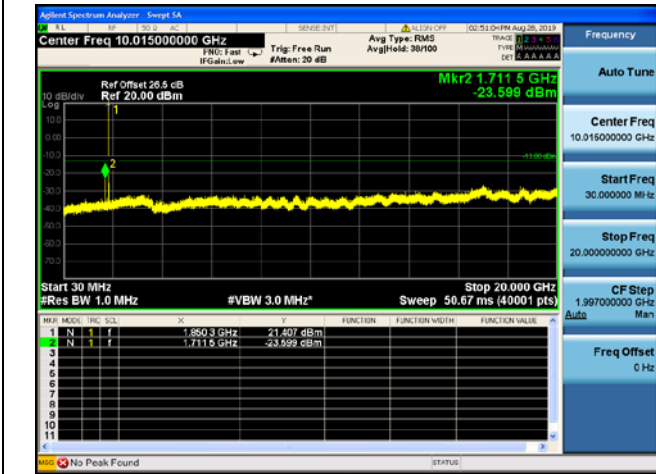

LTE Band 25 5MHz BW Low Channel

QPSK

16QAM

64QAM

LTE Band 25 5MHz BW Mid Channel

QPSK

16QAM

64QAM