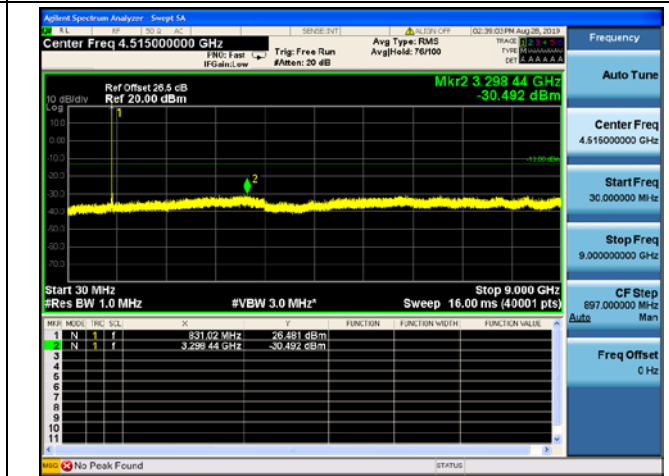

LTE Band 19 10MHz BW High Channel

QPSK

16QAM

64QAM

LTE Band 19 15MHz BW Low Channel

QPSK

16QAM

64QAM

LTE Band 19 15MHz BW Mid Channel

QPSK

16QAM

64QAM

LTE Band 19 15MHz BW High Channel

QPSK

16QAM

64QAM