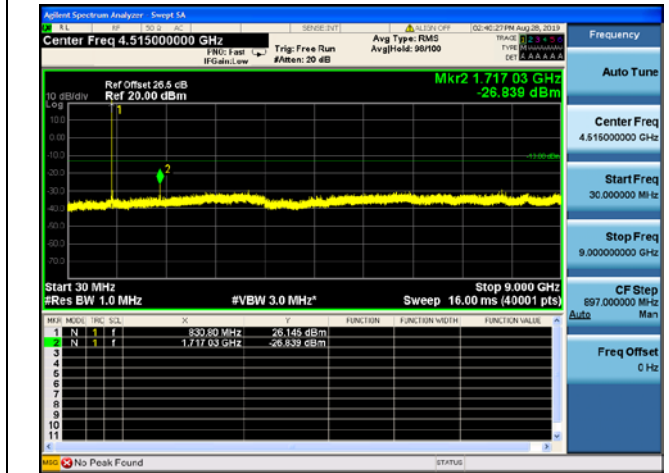

LTE Band 19 10MHz BW Low Channel

QPSK

16QAM

64QAM

LTE Band 19 10MHz BW Mid Channel

QPSK

16QAM

64QAM

LTE Band 19 10MHz BW High Channel

QPSK

16QAM

64QAM

LTE Band 19 15MHz BW Low Channel

QPSK

16QAM

64QAM