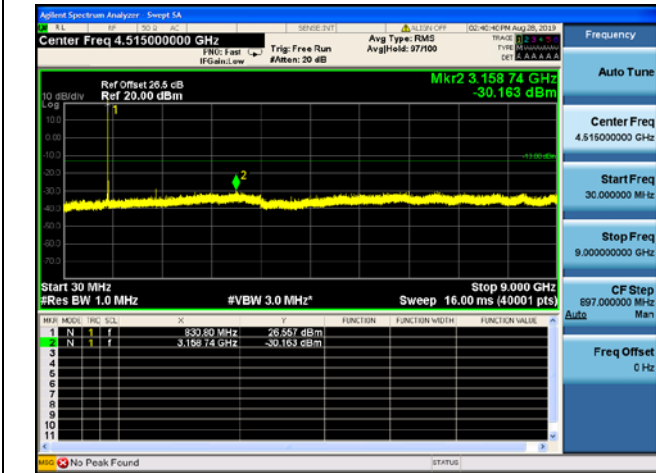

LTE Band 19 10MHz BW Low Channel

QPSK

16QAM

64QAM

LTE Band 19 10MHz BW Mid Channel

QPSK

16QAM

64QAM

LTE Band 19 10MHz BW High Channel

QPSK

16QAM

64QAM

LTE Band 19 15MHz BW Low Channel

QPSK

16QAM

64QAM

LTE Band 19 15MHz BW Mid Channel

QPSK

16QAM

64QAM

LTE Band 19 15MHz BW High Channel

QPSK

16QAM

64QAM