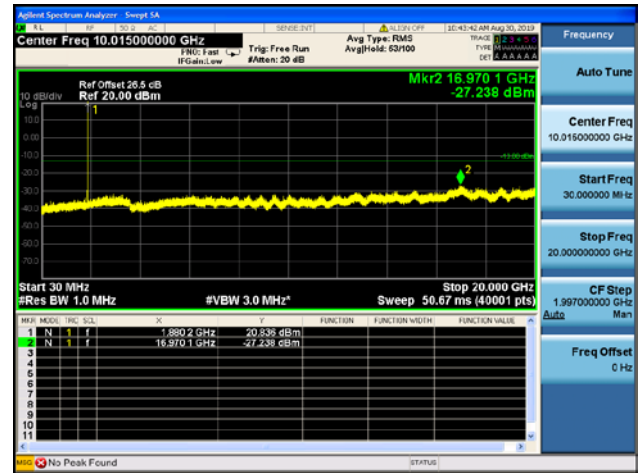

LTE Band 25 5MHz BW Low Channel

QPSK

16QAM

64QAM

LTE Band 25 5MHz BW Mid Channel

QPSK

16QAM

64QAM