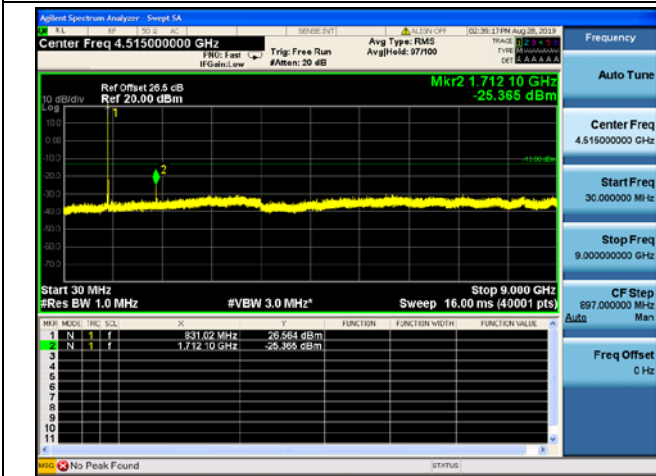

LTE Band 19 10MHz BW High Channel

QPSK

16QAM

64QAM

LTE Band 19 15MHz BW Low Channel

QPSK

16QAM

64QAM

LTE Band 19 15MHz BW Mid Channel

QPSK

16QAM

64QAM

LTE Band 19 15MHz BW High Channel

QPSK

16QAM

64QAM