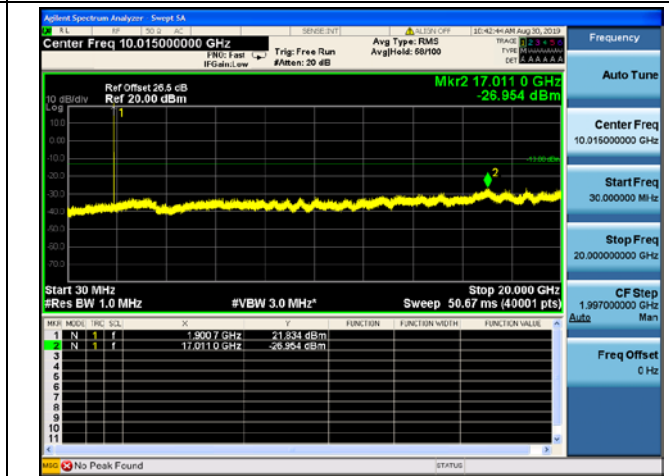

LTE Band 25 15MHz BW High Channel

QPSK

16QAM

64QAM