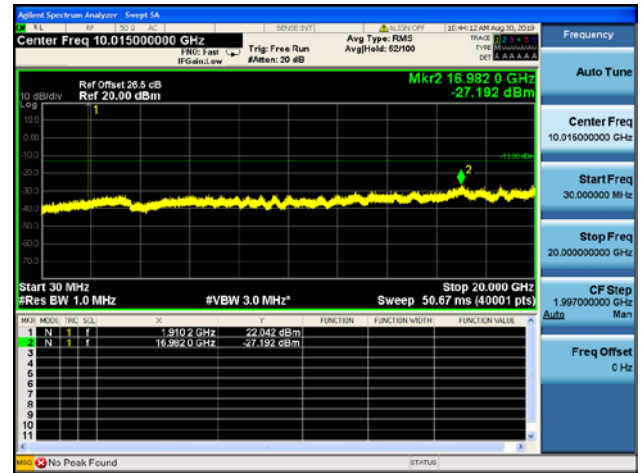

LTE Band 25 5MHz BW High Channel

QPSK

16QAM