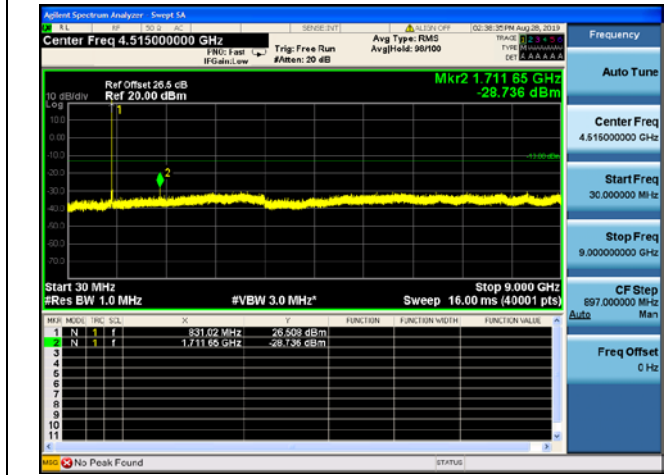

LTE Band 19 10MHz BW High Channel

QPSK

16QAM

64QAM

LTE Band 19 15MHz BW Low Channel

QPSK

16QAM

64QAM

LTE Band 19 15MHz BW Mid Channel

QPSK

16QAM

64QAM

LTE Band 19 15MHz BW High Channel

QPSK

16QAM

64QAM