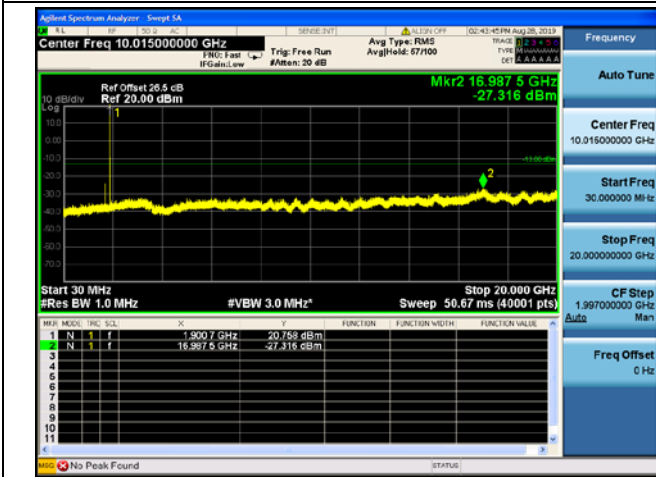

LTE Band 25 15MHz BW High Channel

QPSK

16QAM

64QAM

LTE Band 25 20MHz BW Low Channel

QPSK

16QAM

64QAM