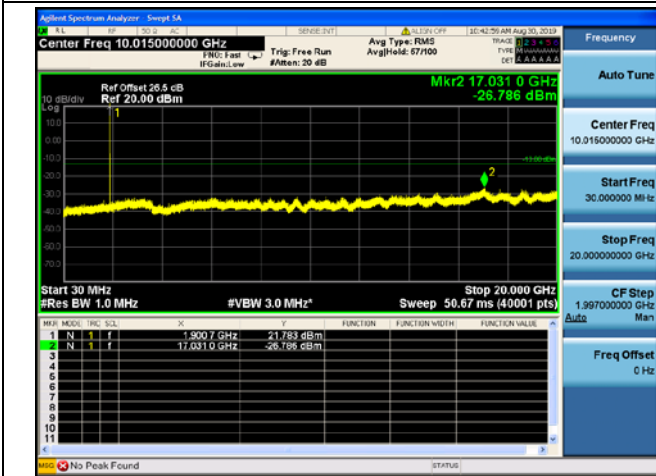

LTE Band 25 15MHz BW High Channel

QPSK