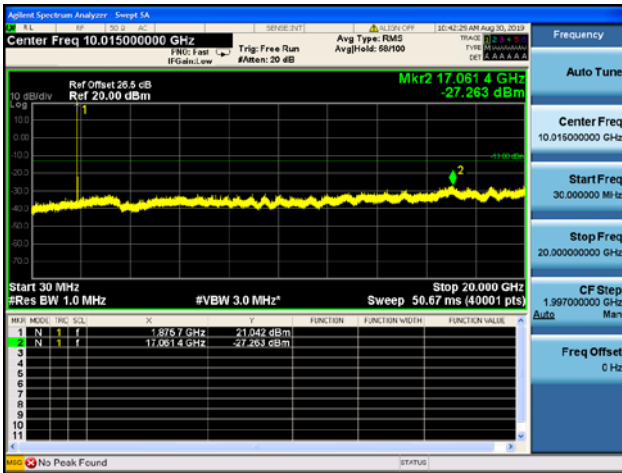

LTE Band 25 15MHz BW Low Channel

QPSK

16QAM

64QAM

LTE Band 25 15MHz BW Mid Channel

QPSK

16QAM

64QAM