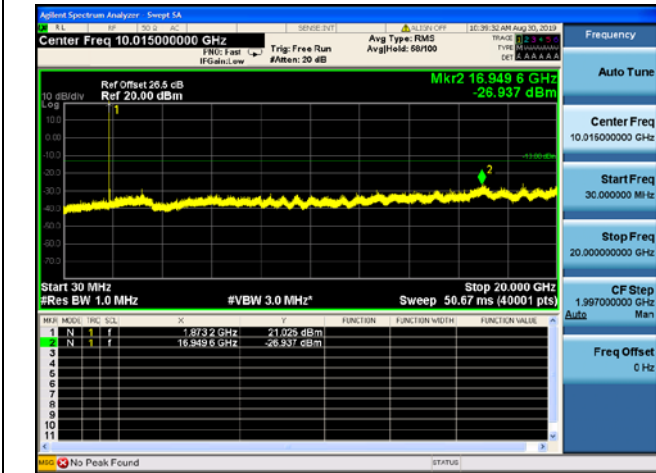

LTE Band 25 20MHz BW Mid Channel

QPSK