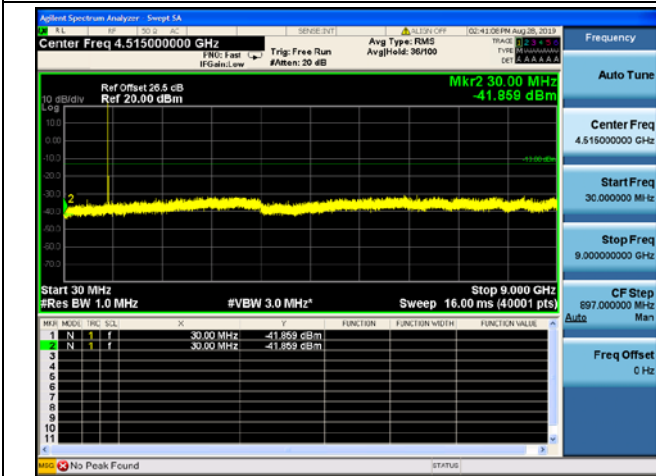

LTE Band 19 10MHz BW Low Channel

QPSK

16QAM

64QAM

LTE Band 19 10MHz BW Mid Channel

QPSK

16QAM

64QAM

LTE Band 19 10MHz BW High Channel

QPSK

16QAM

64QAM

LTE Band 19 15MHz BW Low Channel

QPSK

16QAM

64QAM