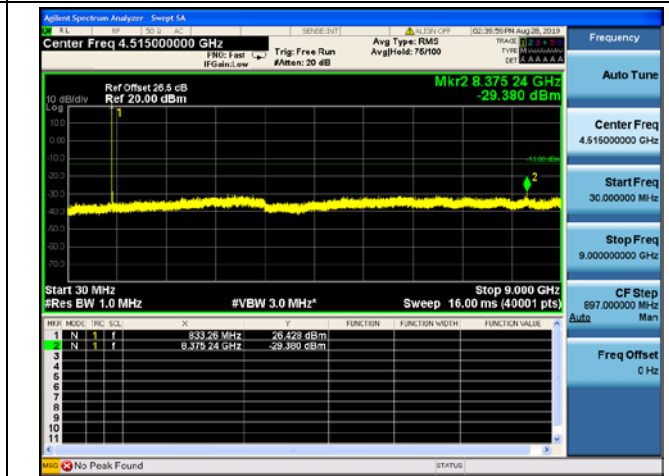

LTE Band 19 10MHz BW Low Channel

QPSK

16QAM

64QAM

LTE Band 19 10MHz BW Mid Channel

QPSK

16QAM

64QAM

LTE Band 19 10MHz BW High Channel

QPSK

16QAM

64QAM

LTE Band 19 15MHz BW Low Channel

QPSK

16QAM

64QAM