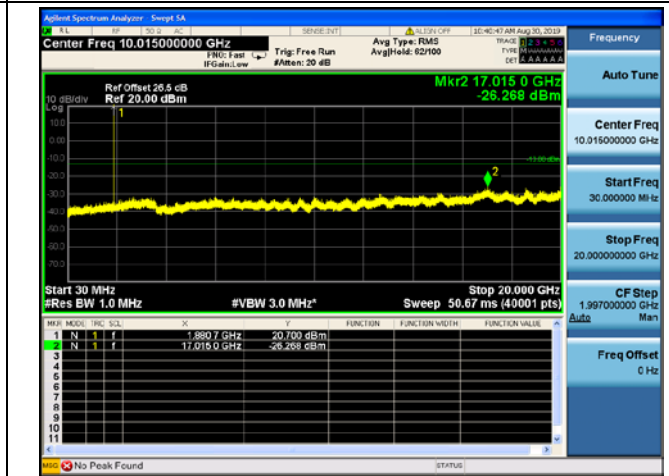

LTE Band 25 3MHz BW Mid Channel

QPSK

16QAM

64QAM