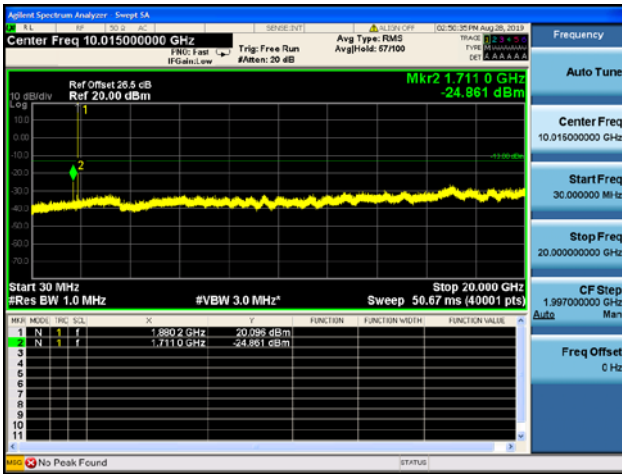

LTE Band 25 5MHz BW Low Channel

QPSK

16QAM

64QAM

LTE Band 25 5MHz BW Mid Channel

QPSK

16QAM

64QAM