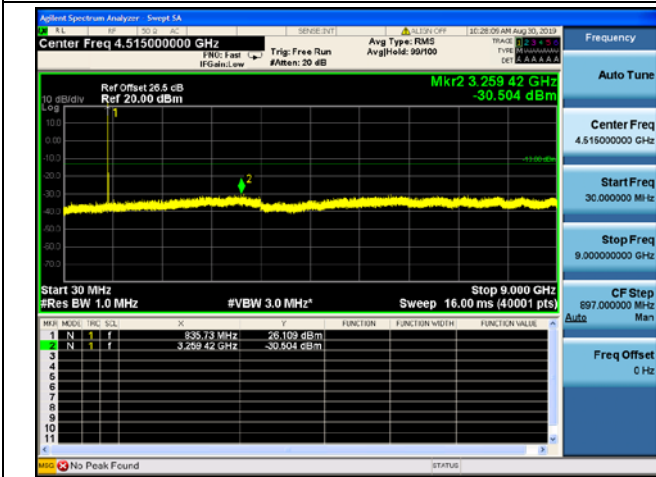

LTE Band 19 10MHz BW High Channel

QPSK

16QAM

64QAM

LTE Band 19 15MHz BW Low Channel

QPSK

16QAM

64QAM

LTE Band 19 15MHz BW Mid Channel

QPSK

16QAM

64QAM

LTE Band 19 15MHz BW High Channel

QPSK

16QAM

64QAM