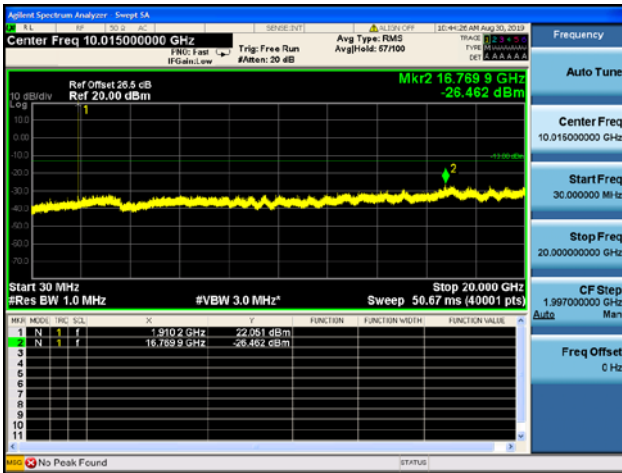

LTE Band 25 5MHz BW High Channel

QPSK

16QAM