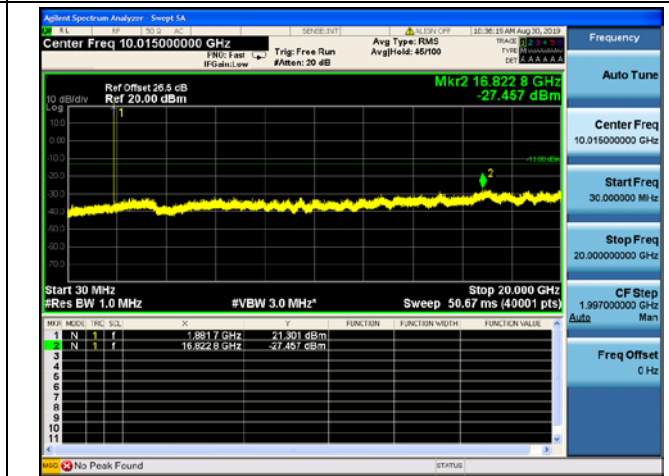

LTE Band 25 1.4MHz BW Low Channel

QPSK

16QAM

64QAM

LTE Band 25 1.4MHz BW Mid Channel

QPSK

16QAM

64QAM

LTE Band 25 1.4MHz BW High Channel

QPSK

16QAM

64QAM

LTE Band 25 3MHz BW Low Channel

QPSK

16QAM

64QAM