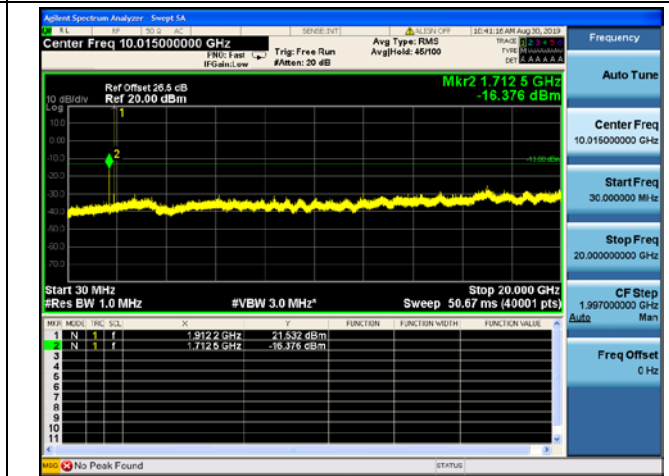

LTE Band 25 3MHz BW Mid Channel

QPSK

16QAM

64QAM

LTE Band 25 3MHz BW High Channel

QPSK

16QAM

64QAM