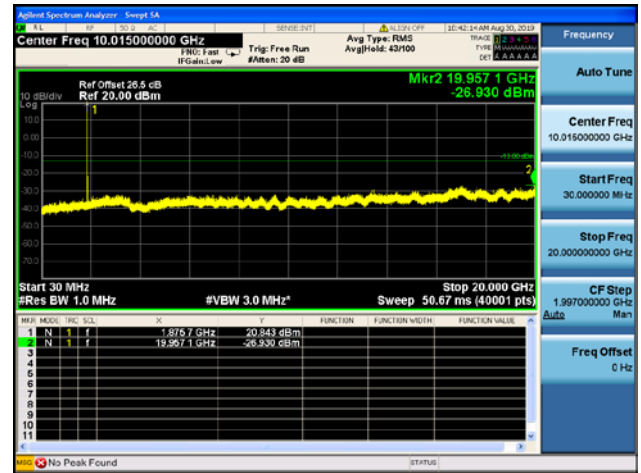

LTE Band 25 15MHz BW Low Channel

QPSK

16QAM

64QAM

LTE Band 25 15MHz BW Mid Channel

QPSK

16QAM

64QAM