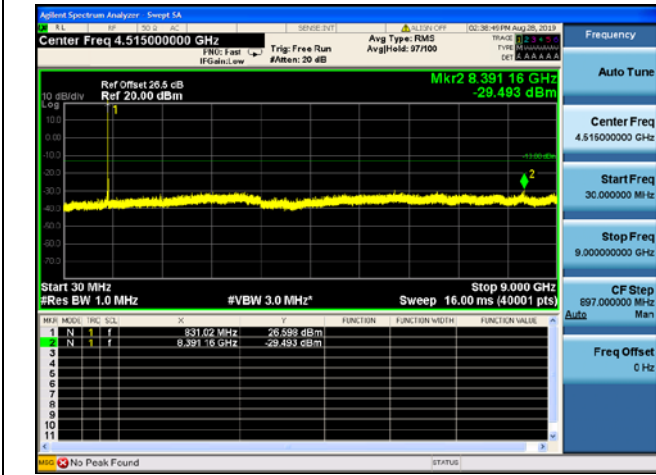

LTE Band 19 10MHz BW High Channel

QPSK

16QAM

64QAM

LTE Band 19 15MHz BW Low Channel

QPSK

16QAM

64QAM

LTE Band 19 15MHz BW Mid Channel

QPSK

16QAM

64QAM

LTE Band 19 15MHz BW High Channel

QPSK

16QAM

64QAM