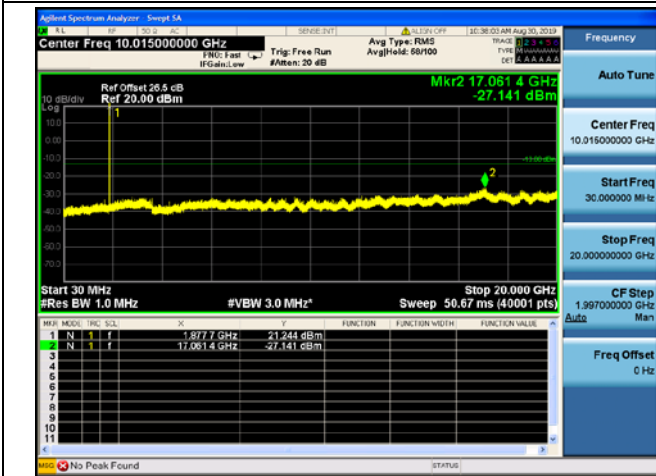

LTE Band 25 10MHz BW Mid Channel

QPSK