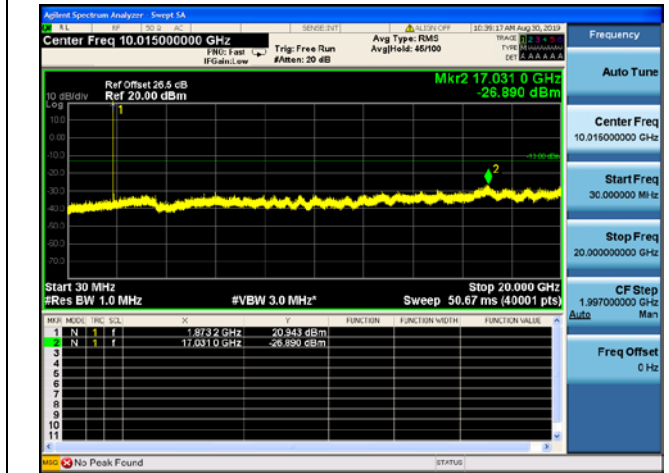

LTE Band 25 20MHz BW Mid Channel

QPSK

16QAM

64QAM