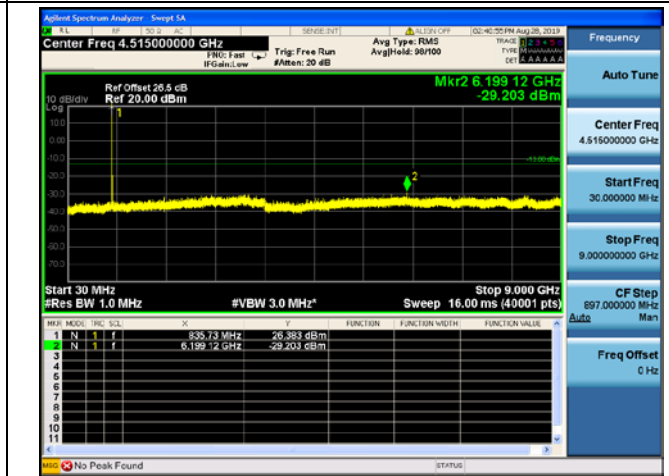

LTE Band 19 10MHz BW Low Channel

QPSK

16QAM

64QAM

LTE Band 19 10MHz BW Mid Channel

QPSK

16QAM

64QAM

LTE Band 19 10MHz BW High Channel

QPSK

16QAM

64QAM

LTE Band 19 15MHz BW Low Channel

QPSK

16QAM

64QAM