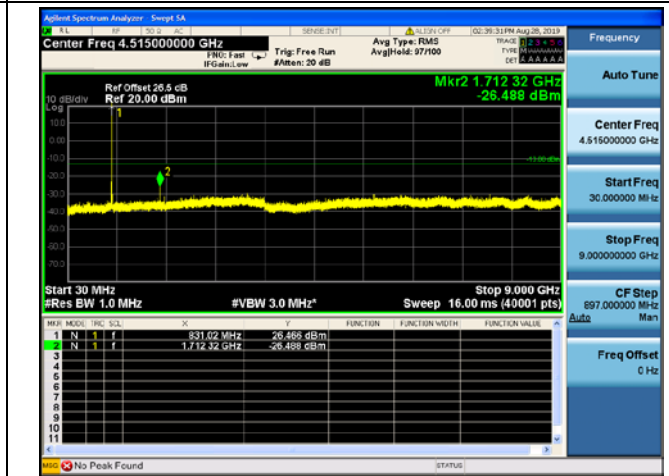

LTE Band 19 15MHz BW Mid Channel

QPSK

16QAM

64QAM

LTE Band 19 15MHz BW High Channel

QPSK

16QAM

64QAM

LTE Band 25 1.4MHz BW Low Channel

QPSK

16QAM

64QAM

LTE Band 25 1.4MHz BW Mid Channel

QPSK

16QAM

64QAM