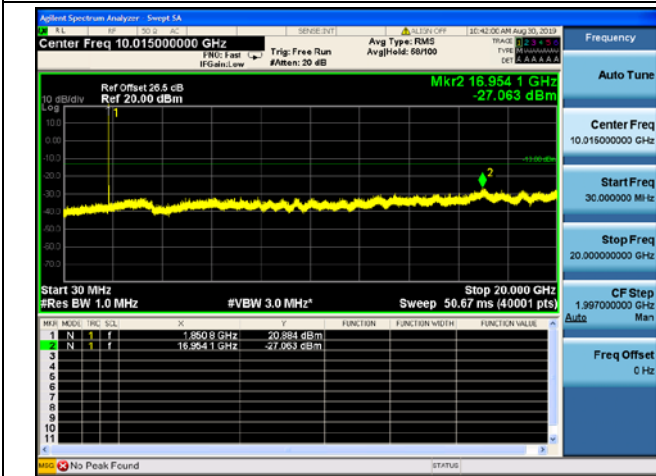

LTE Band 25 15MHz BW Low Channel

QPSK