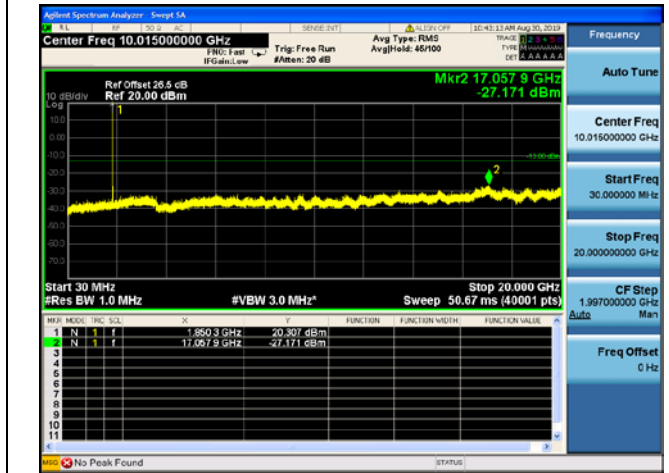

LTE Band 25 5MHz BW Low Channel

QPSK

16QAM

64QAM