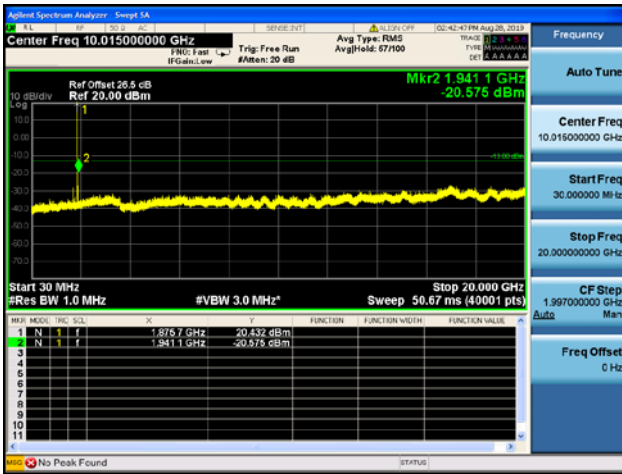

LTE Band 25 15MHz BW Low Channel

QPSK

16QAM

64QAM

LTE Band 25 15MHz BW Mid Channel

QPSK

16QAM

64QAM