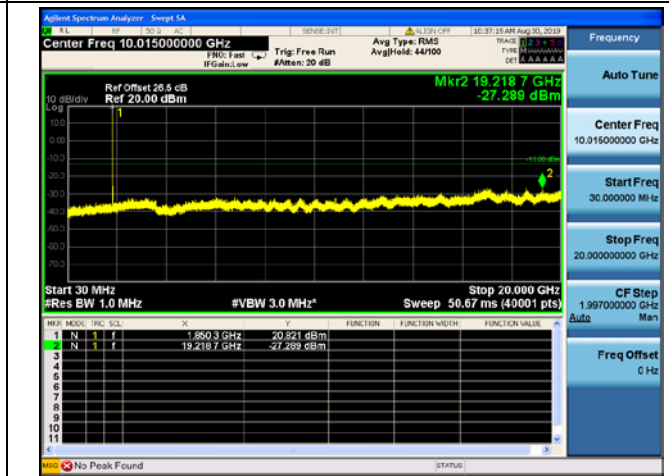

LTE Band 25 5MHz BW High Channel

QPSK

16QAM

64QAM

LTE Band 25 10MHz BW Low Channel

QPSK

16QAM

64QAM