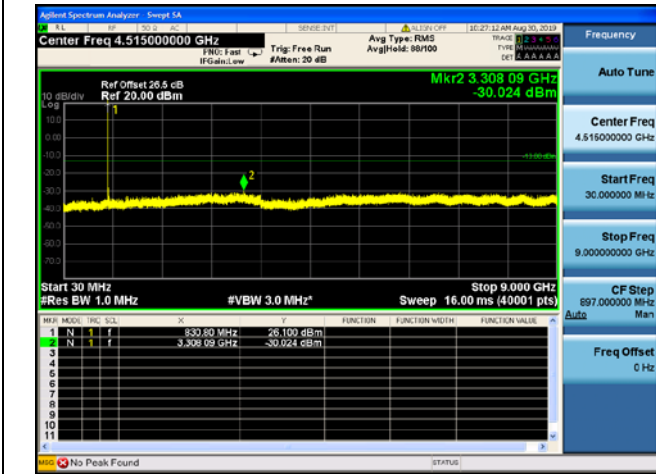

LTE Band 19 10MHz BW Low Channel

QPSK

16QAM

64QAM

LTE Band 19 10MHz BW Mid Channel

QPSK

16QAM

64QAM

LTE Band 19 10MHz BW High Channel

QPSK

16QAM

64QAM

LTE Band 19 15MHz BW Low Channel

QPSK

16QAM

64QAM

LTE Band 19 15MHz BW Mid Channel

QPSK

16QAM

64QAM

LTE Band 19 15MHz BW High Channel

QPSK

16QAM

64QAM