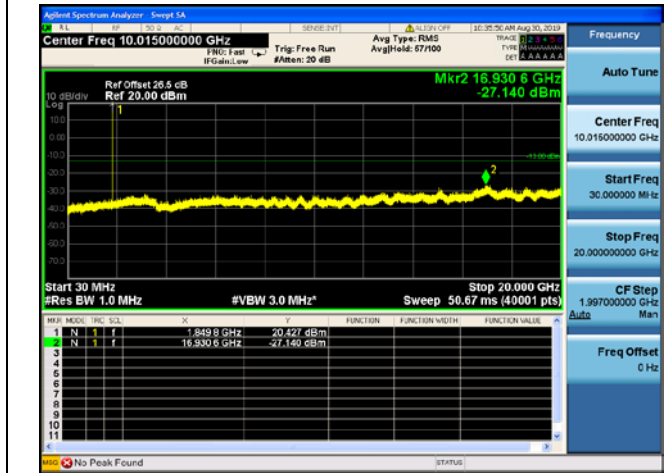

LTE Band 19 15MHz BW Mid Channel

QPSK

16QAM

64QAM

LTE Band 19 15MHz BW High Channel

QPSK

16QAM

64QAM

LTE Band 25 1.4MHz BW Low Channel

QPSK

16QAM

64QAM

LTE Band 25 1.4MHz BW Mid Channel

QPSK

16QAM

64QAM