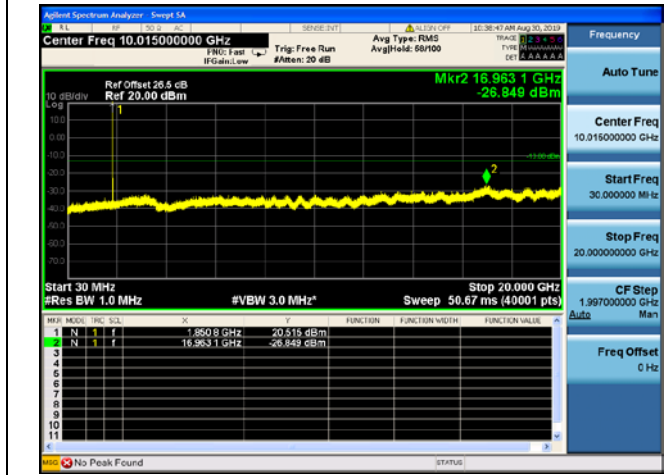

LTE Band 25 15MHz BW High Channel

QPSK

16QAM

64QAM

LTE Band 25 20MHz BW Low Channel

QPSK

16QAM

64QAM