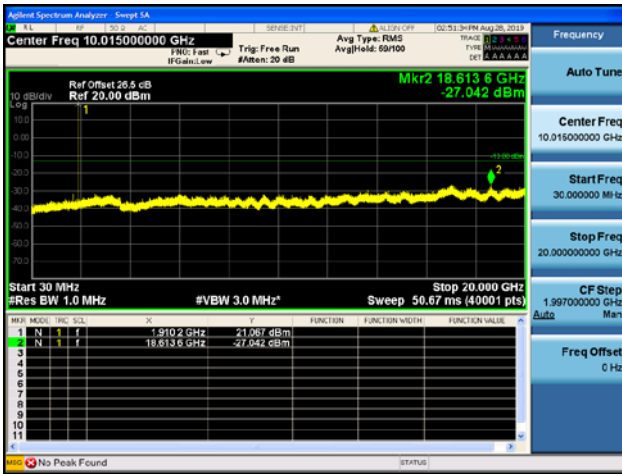

LTE Band 25 5MHz BW High Channel

QPSK

16QAM

64QAM