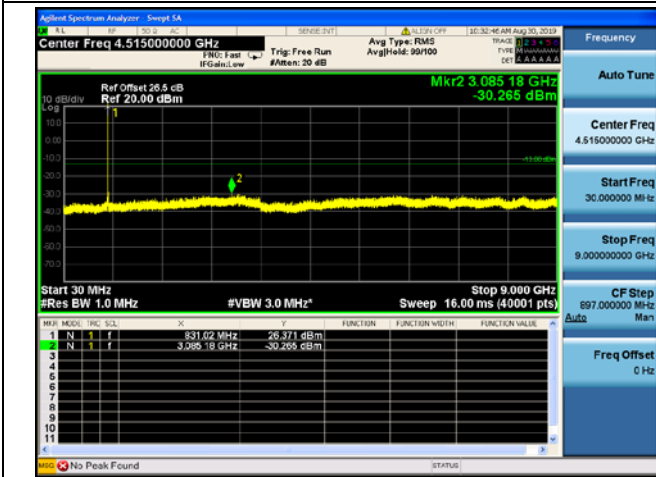

LTE Band 19 15MHz BW Mid Channel

QPSK

16QAM

64QAM

LTE Band 19 15MHz BW High Channel

QPSK

16QAM

64QAM

LTE Band 25 1.4MHz BW Low Channel

QPSK

16QAM

64QAM

LTE Band 25 1.4MHz BW Mid Channel

QPSK

16QAM

64QAM