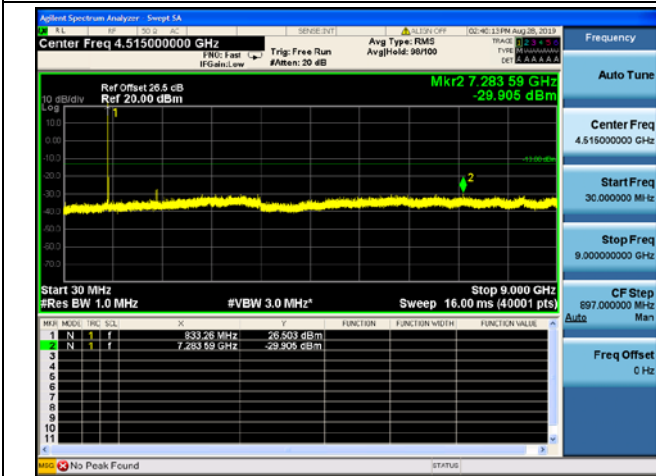

LTE Band 19 10MHz BW Low Channel

QPSK

16QAM

64QAM

LTE Band 19 10MHz BW Mid Channel

QPSK

16QAM

64QAM

LTE Band 19 10MHz BW High Channel

QPSK

16QAM

64QAM

LTE Band 19 15MHz BW Low Channel

QPSK

16QAM

64QAM

LTE Band 19 15MHz BW Mid Channel

QPSK

16QAM

64QAM

LTE Band 19 15MHz BW High Channel

QPSK

16QAM

64QAM