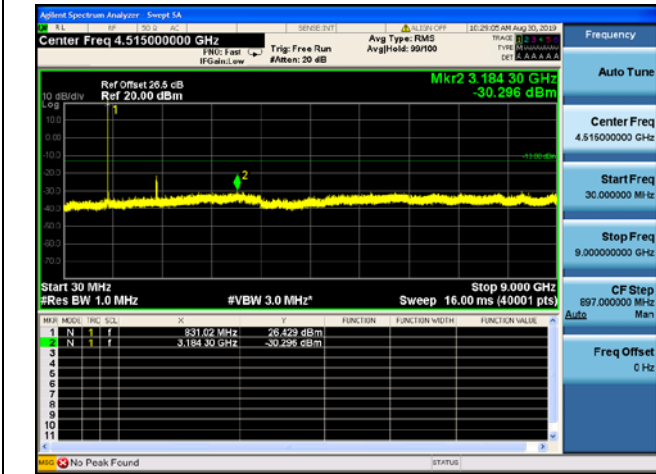

LTE Band 19 15MHz BW Mid Channel

QPSK

16QAM

64QAM

LTE Band 19 15MHz BW High Channel

QPSK

16QAM

64QAM

LTE Band 25 1.4MHz BW Low Channel

QPSK

16QAM

64QAM

LTE Band 25 1.4MHz BW Mid Channel

QPSK

16QAM

64QAM