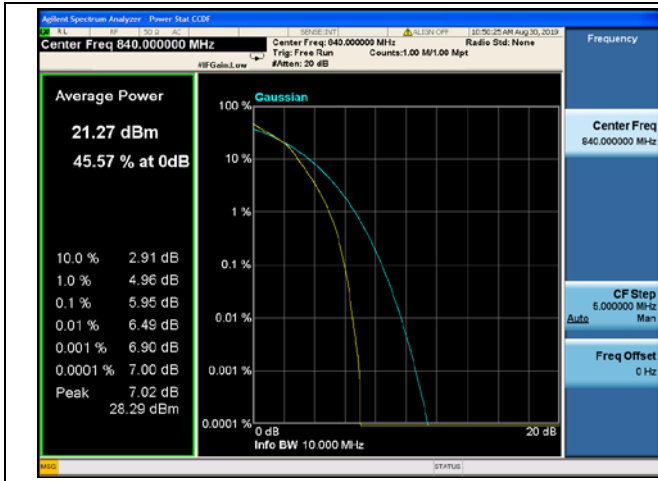

10MHz / 16QAM / MCH

10MHz / 64QAM / MCH

10MHz / QPSK / HCH

10MHz / 16QAM / HCH

10MHz / 64QAM / HCH

LTE Band 19 Peak-to-Average Ratio	
15MHz / QPSK / MCH	15MHz / 16QAM / MCH

15MHz / 64QAM / MCH

LTE Band 25 Peak-to-Average Ratio

1.4MHz / 64QAM / HCH

LTE Band 25 Peak-to-Average Ratio

3MHz / QPSK / LCH

3MHz / 16QAM / LCH

3MHz / 64QAM / LCH

3MHz / QPSK / MCH

3MHz / 16QAM / MCH

3MHz / 64QAM / MCH