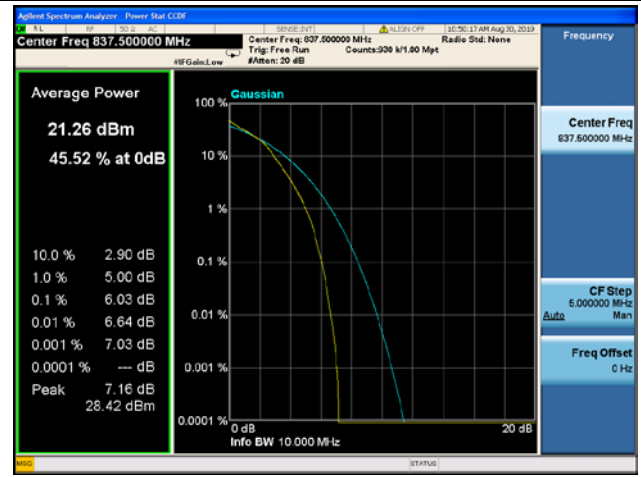

10MHz / 16QAM / MCH

10MHz / 64QAM / MCH

10MHz / QPSK / HCH

10MHz / 16QAM / HCH

10MHz / 64QAM / HCH

LTE Band 19 Peak-to-Average Ratio	
15MHz / QPSK / MCH	15MHz / 16QAM / MCH

15MHz / 64QAM / MCH

LTE Band 25 Peak-to-Average Ratio

1.4MHz / 64QAM / HCH

LTE Band 25 Peak-to-Average Ratio

3MHz / QPSK / LCH

3MHz / 16QAM / LCH

3MHz / 64QAM / LCH

3MHz / QPSK / MCH

3MHz / 16QAM / MCH

3MHz / 64QAM / MCH