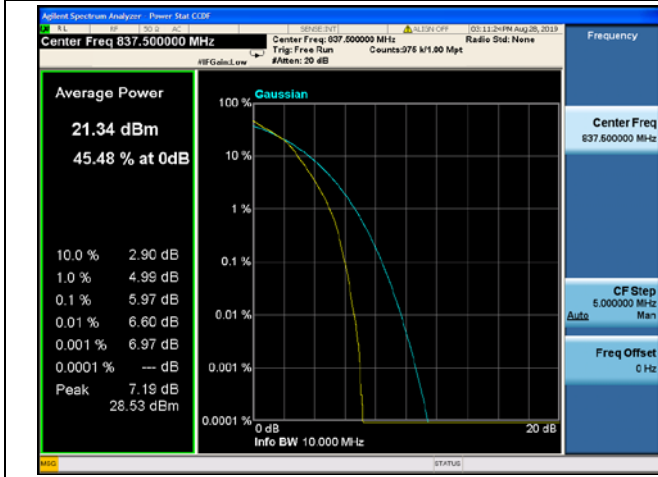

10MHz / 16QAM / MCH

10MHz / 64QAM / MCH

10MHz / QPSK / HCH

10MHz / 16QAM / HCH

10MHz / 64QAM / HCH

LTE Band 19 Peak-to-Average Ratio	
15MHz / QPSK / MCH	15MHz / 16QAM / MCH

15MHz / 64QAM / MCH

LTE Band 25 Peak-to-Average Ratio

1.4MHz / 64QAM / HCH

LTE Band 25 Peak-to-Average Ratio

3MHz / QPSK / LCH

3MHz / 16QAM / LCH

3MHz / 64QAM / LCH

3MHz / QPSK / MCH

3MHz / 16QAM / MCH

3MHz / 64QAM / MCH