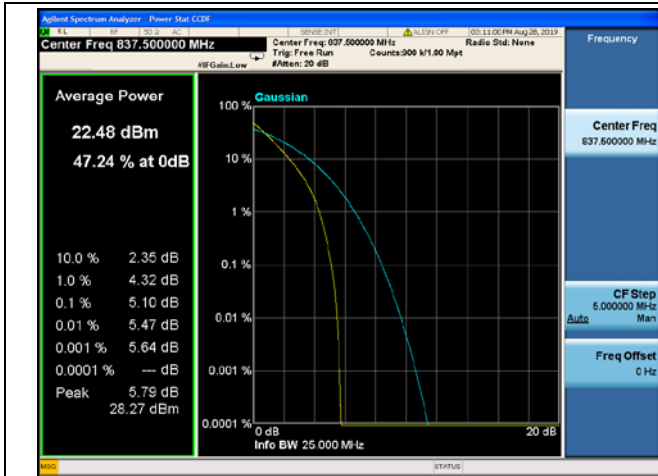

10MHz / 16QAM / MCH

10MHz / 64QAM / MCH

10MHz / QPSK / HCH

10MHz / 16QAM / HCH

10MHz / 64QAM / HCH

LTE Band 19 Peak-to-Average Ratio	
15MHz / QPSK / MCH	15MHz / 16QAM / MCH

15MHz / 64QAM / MCH

LTE Band 25 Peak-to-Average Ratio

1.4MHz / 64QAM / HCH

LTE Band 25 Peak-to-Average Ratio

3MHz / QPSK / LCH

3MHz / 16QAM / LCH

3MHz / 64QAM / LCH

3MHz / QPSK / MCH

3MHz / 16QAM / MCH

3MHz / 64QAM / MCH