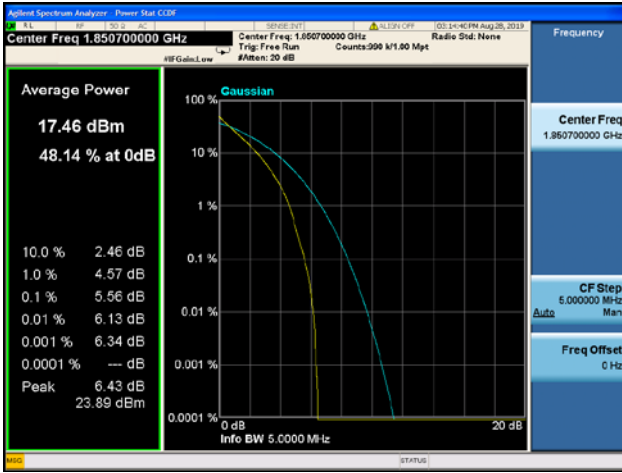

LTE Band 25 Peak-to-Average Ratio

1.4MHz / QPSK / LCH