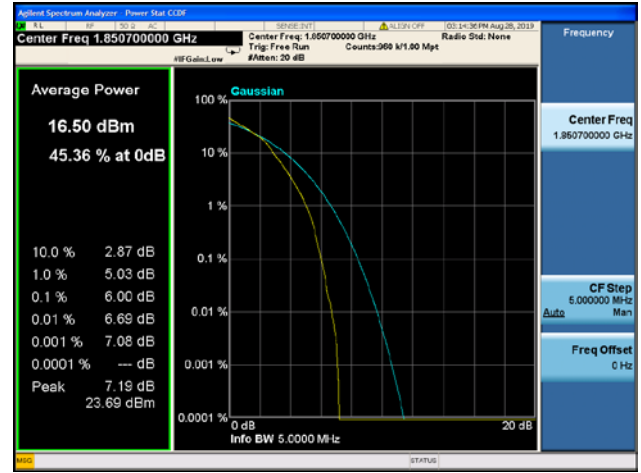

1.4MHz / 16QAM / LCH