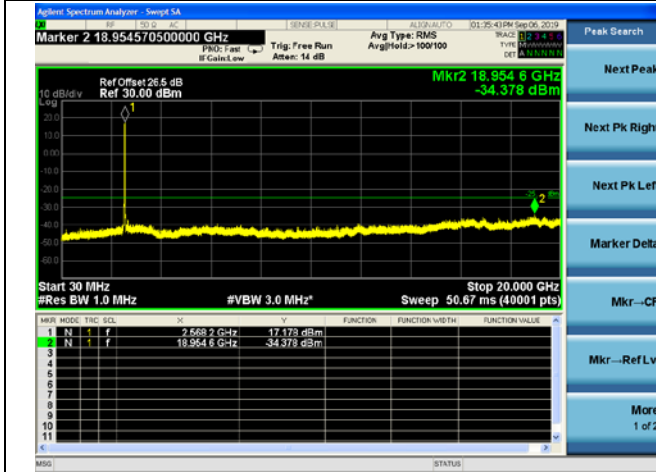

LTE Band 7 CSE

10MHz/QPSK /High CH

10MHz/16QAM/High CH

10MHz/64QAM/High CH

LTE Band 7 CSE

15MHz/QPSK /Low CH

15MHz/16QAM/Low CH

15MHz/64QAM/Low CH

LTE Band 7 CSE

15MHz/QPSK /Mid CH

15MHz/16QAM/Mid CH

15MHz/64QAM/Mid CH

LTE Band 7 CSE

15MHz/QPSK /High CH

15MHz/16QAM/High CH

15MHz/64QAM/High CH

LTE Band 7 CSE
20MHz/QPSK /Low CH

20MHz/16QAM/Low CH

20MHz/64QAM/Low CH

LTE Band 7 CSE

20MHz/QPSK /Mid CH

20MHz/16QAM/Mid CH

20MHz/64QAM/Mid CH

LTE Band 7 CSE