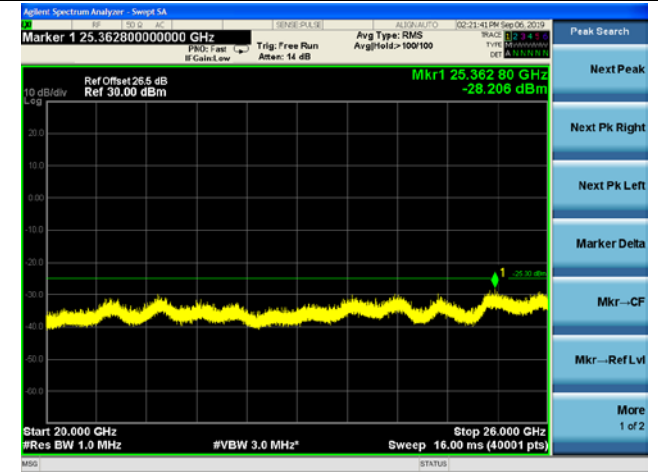

LTE Band 7 CSE

10MHz/QPSK /High CH

10MHz/16QAM/High CH

10MHz/64QAM/High CH

LTE Band 7 CSE

15MHz/QPSK /Low CH

15MHz/16QAM/Low CH

15MHz/64QAM/Low CH

LTE Band 7 CSE

15MHz/QPSK /Mid CH

15MHz/16QAM/Mid CH

15MHz/64QAM/Mid CH

LTE Band 7 CSE

15MHz/QPSK /High CH

15MHz/16QAM/High CH

15MHz/64QAM/High CH

LTE Band 7 CSE
20MHz/QPSK /Low CH

20MHz/16QAM/Low CH

20MHz/64QAM/Low CH

LTE Band 7 CSE

20MHz/QPSK /Mid CH

20MHz/16QAM/Mid CH

20MHz/64QAM/Mid CH

LTE Band 7 CSE