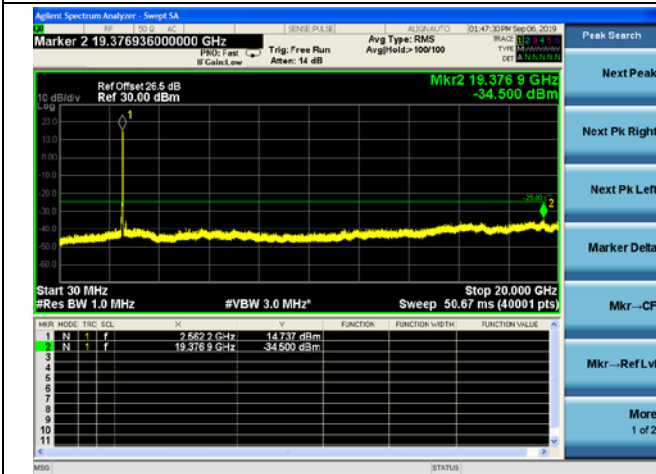

LTE Band 7 CSE
20MHz/QPSK /Low CH

20MHz/16QAM/Low CH

20MHz/64QAM/Low CH

LTE Band 7 CSE

20MHz/QPSK /Mid CH

20MHz/16QAM/Mid CH

20MHz/64QAM/Mid CH

LTE Band 7 CSE

20MHz/QPSK /High CH

20MHz/16QAM/High CH

20MHz/64QAM/High CH

REPORT No.: SZ19070119W08

LTE Band 12 CSE

1.4MHz/QPSK/Low CH

1.4MHz/16QAM/Low CH

1.4MHz/64QAM/Mid CH