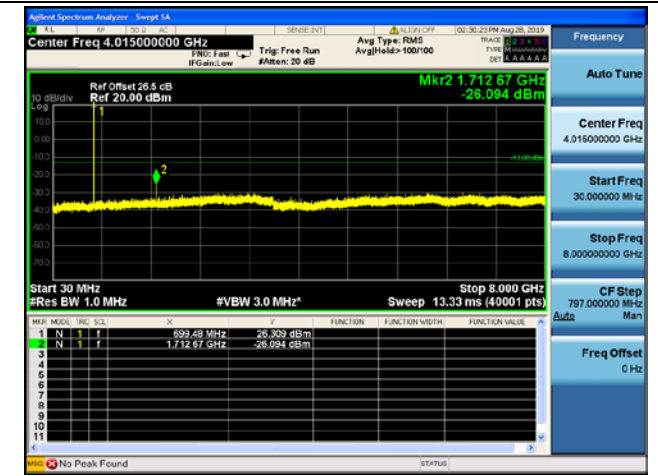

3MHz/16QAM/Low CH