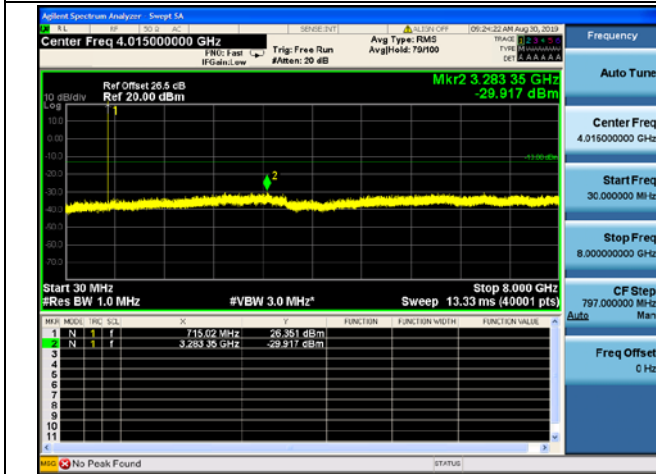

1.4MHz/QPSK/Mid CH

1.4MHz/16QAM/Mid CH

1.4MHz/64QAM/Mid CH

1.4MHz/QPSK/High CH

1.4MHz/16QAM/High CH

1.4MHz/64QAM/High CH

LTE Band 12 CSE

3MHz/QPSK/Low CH