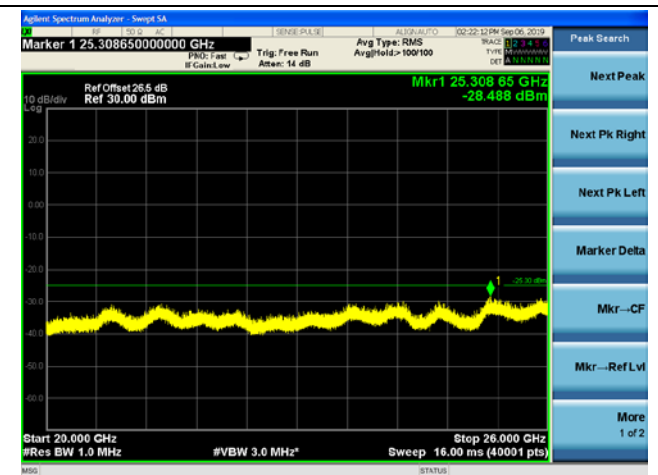

LTE Band 7 CSE

10MHz/QPSK /High CH

10MHz/16QAM/High CH

10MHz/64QAM/High CH

LTE Band 7 CSE

15MHz/QPSK /Low CH

15MHz/16QAM/Low CH

15MHz/64QAM/Low CH

LTE Band 7 CSE

15MHz/QPSK /Mid CH

15MHz/16QAM/Mid CH

15MHz/64QAM/Mid CH

LTE Band 7 CSE

15MHz/QPSK /High CH

15MHz/16QAM/High CH

15MHz/64QAM/High CH

LTE Band 7 CSE
20MHz/QPSK /Low CH

20MHz/16QAM/Low CH

20MHz/64QAM/Low CH

LTE Band 7 CSE

20MHz/QPSK /Mid CH

20MHz/16QAM/Mid CH

20MHz/64QAM/Mid CH

LTE Band 7 CSE