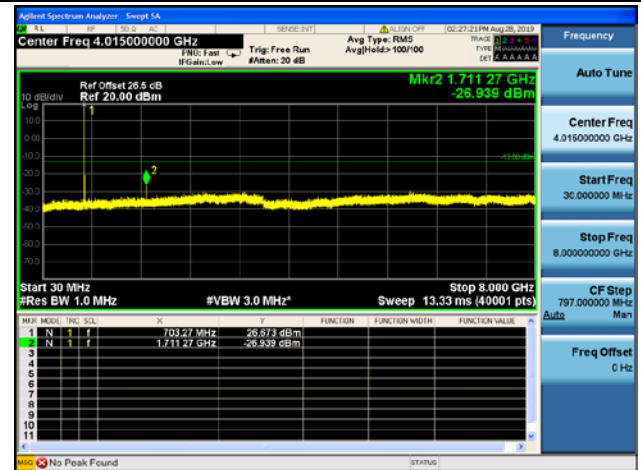

5MHz/16QAM/High CH

5MHz/64QAM/High CH

LTE Band 12 CSE

10MHz/QPSK/Low CH

10MHz/16QAM/Low CH

10MHz/64QAM/Low CH

10MHz/QPSK/Mid CH

10MHz/16QAM/Mid CH