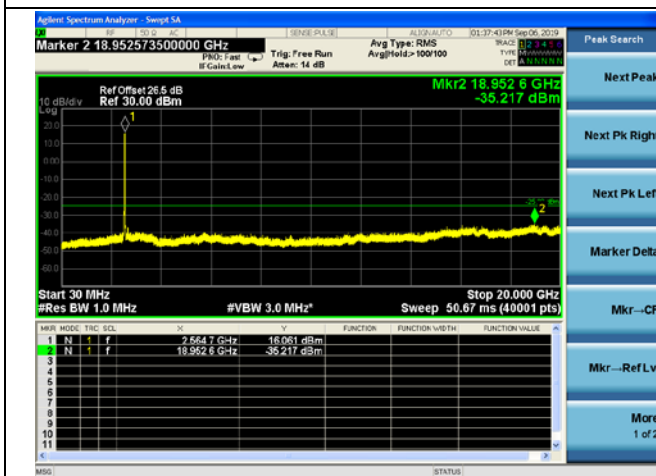

LTE Band 7 CSE

10MHz/QPSK /High CH

10MHz/16QAM/High CH

10MHz/64QAM/High CH

LTE Band 7 CSE

15MHz/QPSK /Low CH

15MHz/16QAM/Low CH

15MHz/64QAM/Low CH

LTE Band 7 CSE

15MHz/QPSK /Mid CH

15MHz/16QAM/Mid CH

15MHz/64QAM/Mid CH

LTE Band 7 CSE

15MHz/QPSK /High CH

15MHz/16QAM/High CH

15MHz/64QAM/High CH

LTE Band 7 CSE
20MHz/QPSK /Low CH

20MHz/16QAM/Low CH

20MHz/64QAM/Low CH

LTE Band 7 CSE

20MHz/QPSK /Mid CH

20MHz/16QAM/Mid CH

20MHz/64QAM/Mid CH

LTE Band 7 CSE

20MHz/QPSK /High CH

20MHz/16QAM/High CH

20MHz/64QAM/High CH

REPORT No.: SZ19070119W08

LTE Band 12 CSE

1.4MHz/QPSK/Low CH

1.4MHz/16QAM/Low CH

1.4MHz/64QAM/Mid CH