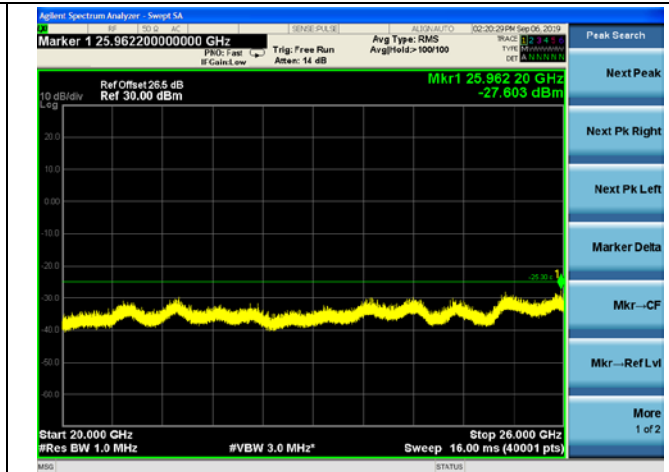

LTE Band 7 CSE

10MHz/QPSK /High CH

10MHz/16QAM/High CH

10MHz/64QAM/High CH

LTE Band 7 CSE

15MHz/QPSK /Low CH

15MHz/16QAM/Low CH

15MHz/64QAM/Low CH

LTE Band 7 CSE

15MHz/QPSK /Mid CH

15MHz/16QAM/Mid CH

15MHz/64QAM/Mid CH

LTE Band 7 CSE

15MHz/QPSK /High CH

15MHz/16QAM/High CH

15MHz/64QAM/High CH

LTE Band 7 CSE
20MHz/QPSK /Low CH

20MHz/16QAM/Low CH

20MHz/64QAM/Low CH

LTE Band 7 CSE

20MHz/QPSK /Mid CH

20MHz/16QAM/Mid CH

20MHz/64QAM/Mid CH

LTE Band 7 CSE