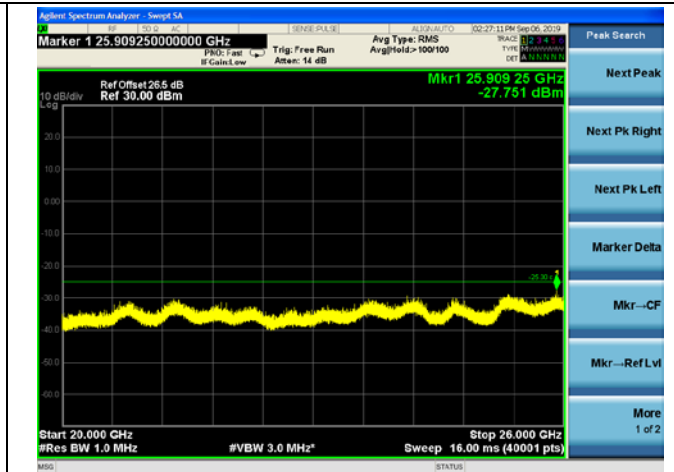

LTE Band 7 CSE

15MHz/QPSK /Mid CH

15MHz/16QAM/Mid CH

15MHz/64QAM/Mid CH

LTE Band 7 CSE

15MHz/QPSK /High CH

15MHz/16QAM/High CH

15MHz/64QAM/High CH

LTE Band 7 CSE
20MHz/QPSK /Low CH

20MHz/16QAM/Low CH

20MHz/64QAM/Low CH

LTE Band 7 CSE

20MHz/QPSK /Mid CH

20MHz/16QAM/Mid CH

20MHz/64QAM/Mid CH

LTE Band 7 CSE