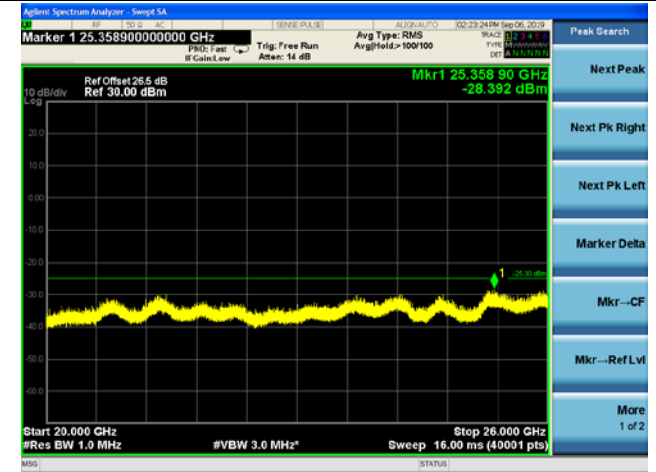

LTE Band 7 CSE

10MHz/QPSK /High CH

10MHz/16QAM/High CH

10MHz/64QAM/High CH

LTE Band 7 CSE

15MHz/QPSK /Low CH

15MHz/16QAM/Low CH

15MHz/64QAM/Low CH

LTE Band 7 CSE

15MHz/QPSK /Mid CH

15MHz/16QAM/Mid CH

15MHz/64QAM/Mid CH

LTE Band 7 CSE

15MHz/QPSK /High CH

15MHz/16QAM/High CH

15MHz/64QAM/High CH

LTE Band 7 CSE
20MHz/QPSK /Low CH

20MHz/16QAM/Low CH

20MHz/64QAM/Low CH

LTE Band 7 CSE

20MHz/QPSK /Mid CH

20MHz/16QAM/Mid CH

20MHz/64QAM/Mid CH

LTE Band 7 CSE

20MHz/QPSK /High CH

20MHz/16QAM/High CH

20MHz/64QAM/High CH

REPORT No.: SZ19070119W08

LTE Band 12 CSE

1.4MHz/QPSK/Low CH

1.4MHz/16QAM/Low CH

1.4MHz/64QAM/Mid CH