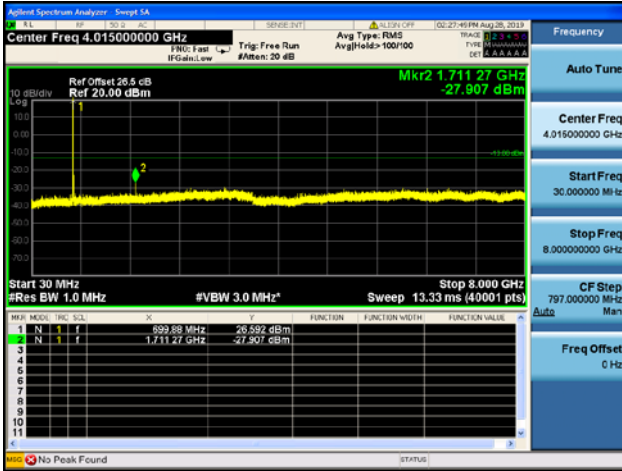

5MHz/16QAM/High CH

5MHz/64QAM/High CH

LTE Band 12 CSE

10MHz/QPSK/Low CH

10MHz/16QAM/Low CH

10MHz/64QAM/Low CH

10MHz/QPSK/Mid CH

10MHz/16QAM/Mid CH