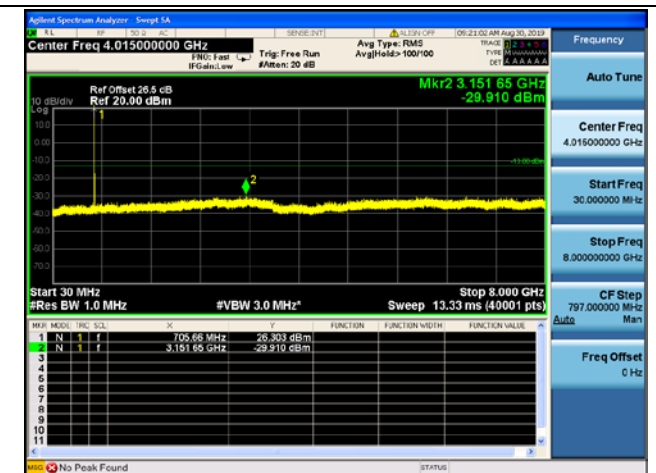

LTE Band 12 CSE

5MHz/QPSK/Low CH

5MHz/16QAM/Low CH

5MHz/64QAM/Low CH

5MHz/QPSK/Mid CH

5MHz/16QAM/Mid CH

5MHz/64QAM/Mid CH

5MHz/QPSK/High CH