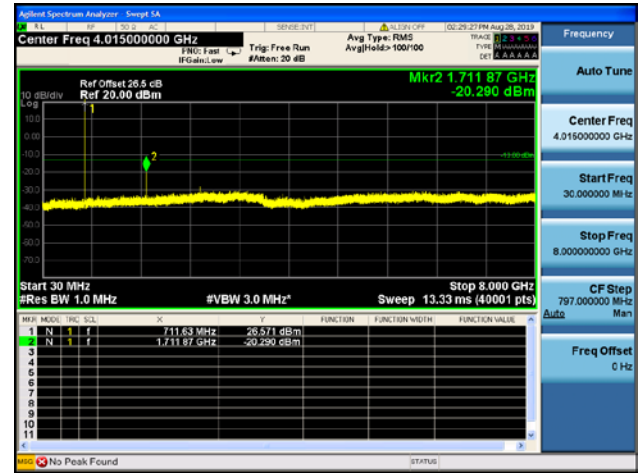

5MHz/16QAM/High CH