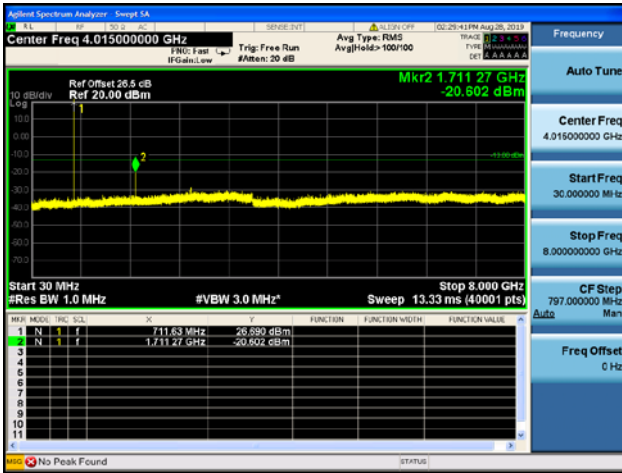

LTE Band 12 CSE

5MHz/QPSK/Low CH

5MHz/16QAM/Low CH

5MHz/64QAM/Low CH

5MHz/QPSK/Mid CH

5MHz/16QAM/Mid CH

5MHz/64QAM/Mid CH

5MHz/QPSK/High CH