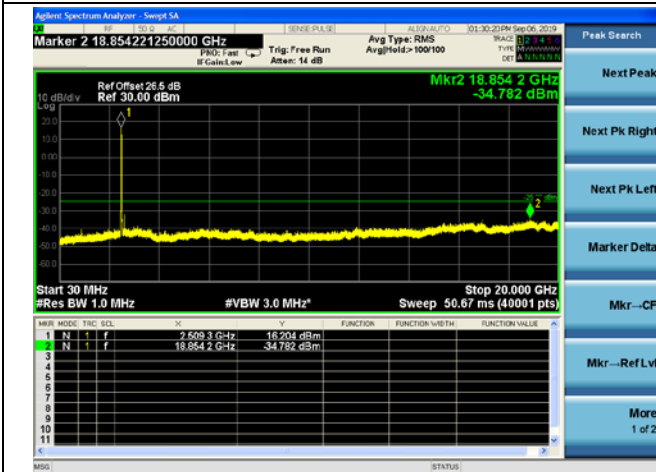

LTE Band 7 CSE

10MHz/QPSK /High CH

10MHz/16QAM/High CH

10MHz/64QAM/High CH

LTE Band 7 CSE

15MHz/QPSK /Low CH

15MHz/16QAM/Low CH

15MHz/64QAM/Low CH

LTE Band 7 CSE

15MHz/QPSK /Mid CH

15MHz/16QAM/Mid CH

15MHz/64QAM/Mid CH

LTE Band 7 CSE

15MHz/QPSK /High CH

15MHz/16QAM/High CH

15MHz/64QAM/High CH

LTE Band 7 CSE
20MHz/QPSK /Low CH

20MHz/16QAM/Low CH

20MHz/64QAM/Low CH

LTE Band 7 CSE

20MHz/QPSK /Mid CH

20MHz/16QAM/Mid CH

20MHz/64QAM/Mid CH

LTE Band 7 CSE