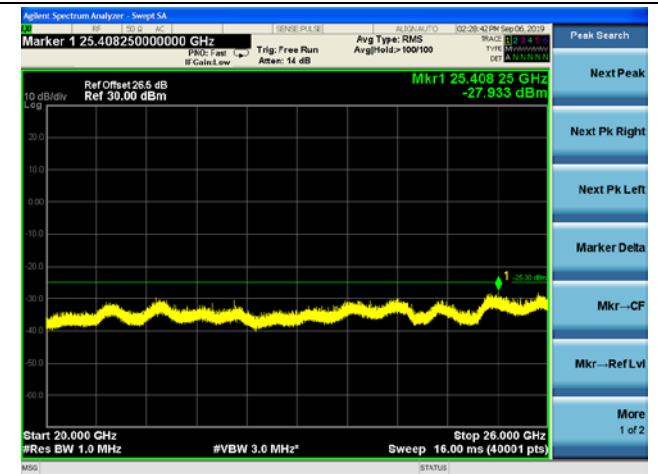

LTE Band 7 CSE

15MHz/QPSK /Mid CH

15MHz/16QAM/Mid CH

15MHz/64QAM/Mid CH

LTE Band 7 CSE

15MHz/QPSK /High CH

15MHz/16QAM/High CH

15MHz/64QAM/High CH

LTE Band 7 CSE
20MHz/QPSK /Low CH

20MHz/16QAM/Low CH

20MHz/64QAM/Low CH

LTE Band 7 CSE

20MHz/QPSK /Mid CH

20MHz/16QAM/Mid CH

20MHz/64QAM/Mid CH

LTE Band 7 CSE

20MHz/QPSK /High CH

20MHz/16QAM/High CH

20MHz/64QAM/High CH

REPORT No.: SZ19070119W08

LTE Band 12 CSE

1.4MHz/QPSK/Low CH

1.4MHz/16QAM/Low CH

1.4MHz/64QAM/Mid CH