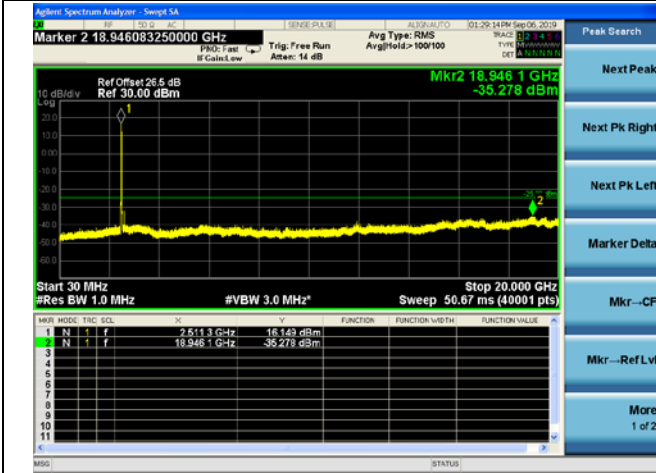

LTE Band 7 CSE

10MHz/QPSK /High CH

10MHz/16QAM/High CH

10MHz/64QAM/High CH

LTE Band 7 CSE

15MHz/QPSK /Low CH

15MHz/16QAM/Low CH

15MHz/64QAM/Low CH

LTE Band 7 CSE

15MHz/QPSK /Mid CH

15MHz/16QAM/Mid CH

15MHz/64QAM/Mid CH

LTE Band 7 CSE

15MHz/QPSK /High CH

15MHz/16QAM/High CH

15MHz/64QAM/High CH

LTE Band 7 CSE
20MHz/QPSK /Low CH

20MHz/16QAM/Low CH

20MHz/64QAM/Low CH

LTE Band 7 CSE

20MHz/QPSK /Mid CH

20MHz/16QAM/Mid CH

20MHz/64QAM/Mid CH

LTE Band 7 CSE