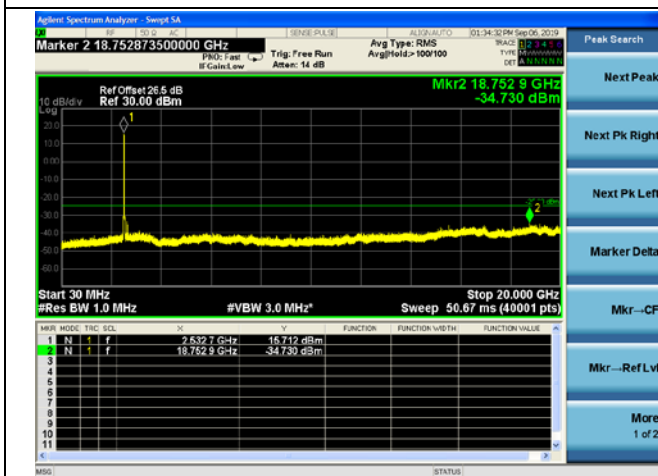

LTE Band 7 CSE

10MHz/QPSK /High CH

10MHz/16QAM/High CH

10MHz/64QAM/High CH

LTE Band 7 CSE

15MHz/QPSK /Low CH

15MHz/16QAM/Low CH

15MHz/64QAM/Low CH

LTE Band 7 CSE

15MHz/QPSK /Mid CH

15MHz/16QAM/Mid CH

15MHz/64QAM/Mid CH

LTE Band 7 CSE

15MHz/QPSK /High CH

15MHz/16QAM/High CH

15MHz/64QAM/High CH

LTE Band 7 CSE
20MHz/QPSK /Low CH

20MHz/16QAM/Low CH

20MHz/64QAM/Low CH

LTE Band 7 CSE

20MHz/QPSK /Mid CH

20MHz/16QAM/Mid CH

20MHz/64QAM/Mid CH

LTE Band 7 CSE

20MHz/QPSK /High CH

20MHz/16QAM/High CH

20MHz/64QAM/High CH

REPORT No.: SZ19070119W08

LTE Band 12 CSE

1.4MHz/QPSK/Low CH

1.4MHz/16QAM/Low CH

1.4MHz/64QAM/Mid CH