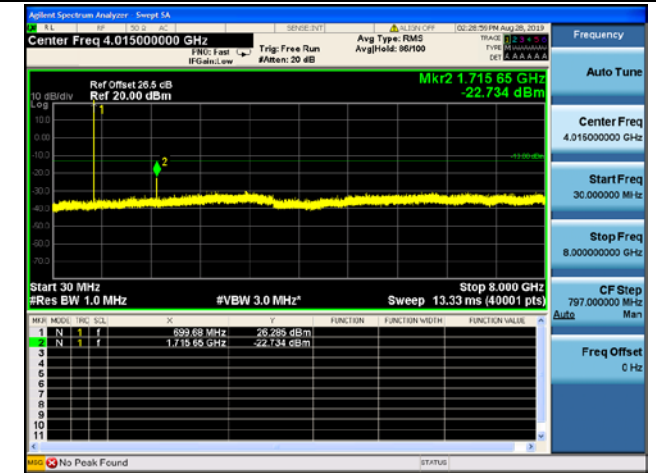

3MHz/16QAM/Low CH

3MHz/64QAM/Low CH

3MHz/QPSK/Mid CH

3MHz/16QAM/Mid CH

3MHz/64QAM/Mid CH

3MHz/QPSK/High CH

3MHz/16QAM/High CH

3MHz/64QAM/High CH

LTE Band 12 CSE

5MHz/QPSK/Low CH

5MHz/16QAM/Low CH

5MHz/64QAM/Low CH

5MHz/QPSK/Mid CH

5MHz/16QAM/Mid CH

5MHz/64QAM/Mid CH

5MHz/QPSK/High CH