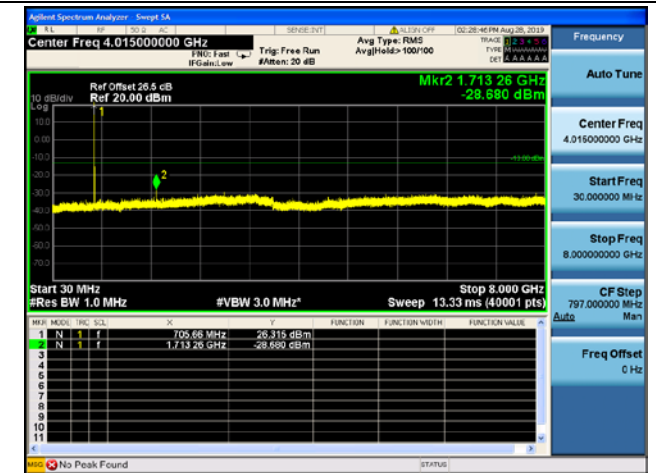

LTE Band 12 CSE

5MHz/QPSK/Low CH

5MHz/16QAM/Low CH

5MHz/64QAM/Low CH

5MHz/QPSK/Mid CH

5MHz/16QAM/Mid CH

5MHz/64QAM/Mid CH

5MHz/QPSK/High CH