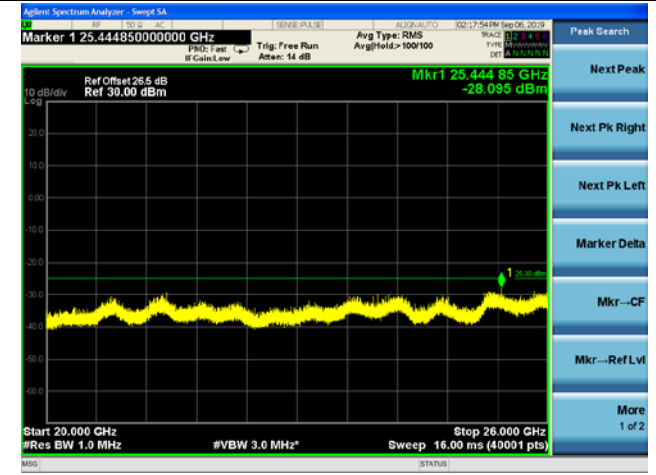

LTE Band 7 CSE

10MHz/QPSK /High CH

10MHz/16QAM/High CH

10MHz/64QAM/High CH

LTE Band 7 CSE

15MHz/QPSK /Low CH

15MHz/16QAM/Low CH

15MHz/64QAM/Low CH

LTE Band 7 CSE

15MHz/QPSK /Mid CH

15MHz/16QAM/Mid CH

15MHz/64QAM/Mid CH

LTE Band 7 CSE

15MHz/QPSK /High CH

15MHz/16QAM/High CH

15MHz/64QAM/High CH

LTE Band 7 CSE
20MHz/QPSK /Low CH

20MHz/16QAM/Low CH

20MHz/64QAM/Low CH

LTE Band 7 CSE

20MHz/QPSK /Mid CH

20MHz/16QAM/Mid CH

20MHz/64QAM/Mid CH

LTE Band 7 CSE