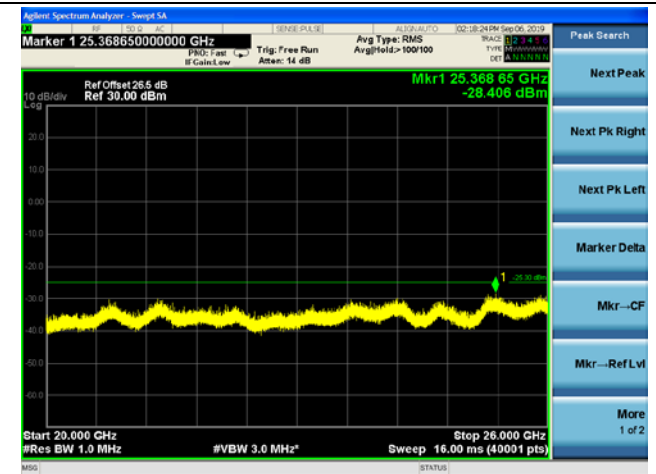

LTE Band 7 CSE

10MHz/QPSK /High CH

10MHz/16QAM/High CH

10MHz/64QAM/High CH

LTE Band 7 CSE

15MHz/QPSK /Low CH

15MHz/16QAM/Low CH

15MHz/64QAM/Low CH

LTE Band 7 CSE

15MHz/QPSK /Mid CH

15MHz/16QAM/Mid CH

15MHz/64QAM/Mid CH

LTE Band 7 CSE

15MHz/QPSK /High CH

15MHz/16QAM/High CH

15MHz/64QAM/High CH

LTE Band 7 CSE
20MHz/QPSK /Low CH

20MHz/16QAM/Low CH

20MHz/64QAM/Low CH

LTE Band 7 CSE

20MHz/QPSK /Mid CH

20MHz/16QAM/Mid CH

20MHz/64QAM/Mid CH

LTE Band 7 CSE