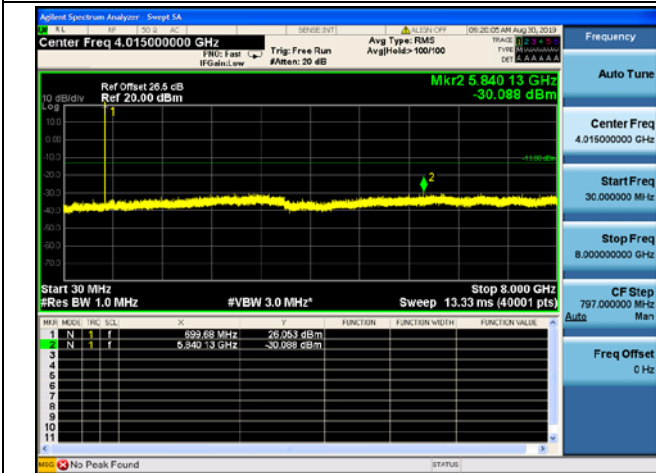

LTE Band 12 CSE

5MHz/QPSK/Low CH

5MHz/16QAM/Low CH

5MHz/64QAM/Low CH

5MHz/QPSK/Mid CH

5MHz/16QAM/Mid CH

5MHz/64QAM/Mid CH

5MHz/QPSK/High CH