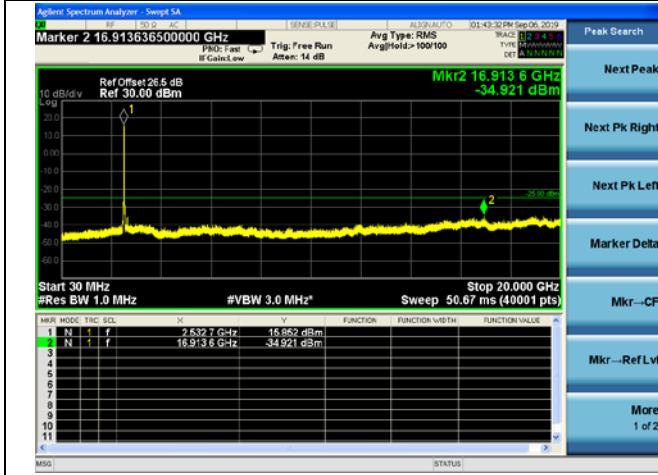

LTE Band 7 CSE

15MHz/QPSK /Mid CH

15MHz/16QAM/Mid CH

15MHz/64QAM/Mid CH

LTE Band 7 CSE

15MHz/QPSK /High CH

15MHz/16QAM/High CH

15MHz/64QAM/High CH

LTE Band 7 CSE
20MHz/QPSK /Low CH

20MHz/16QAM/Low CH

20MHz/64QAM/Low CH

LTE Band 7 CSE

20MHz/QPSK /Mid CH

20MHz/16QAM/Mid CH

20MHz/64QAM/Mid CH

LTE Band 7 CSE

20MHz/QPSK /High CH

20MHz/16QAM/High CH

20MHz/64QAM/High CH

REPORT No.: SZ19070119W08

LTE Band 12 CSE

1.4MHz/QPSK/Low CH

1.4MHz/16QAM/Low CH

1.4MHz/64QAM/Mid CH