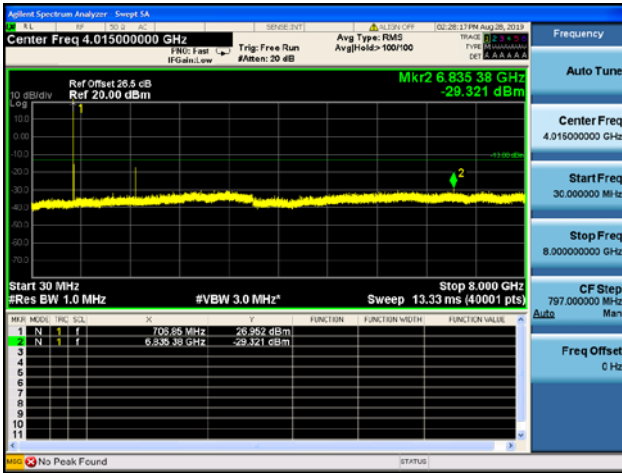

10MHz/QPSK/High CH