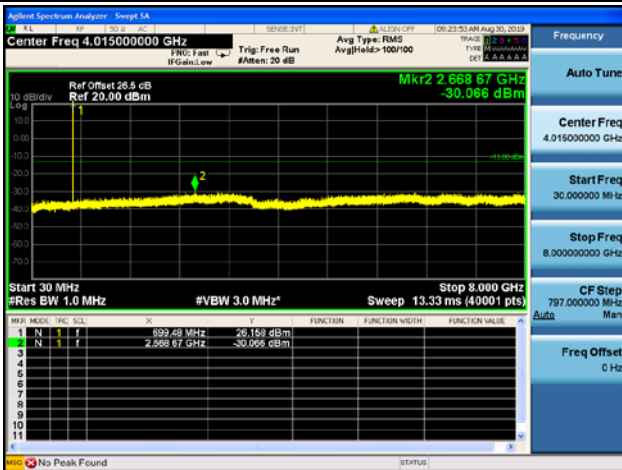

20MHz/QPSK /High CH

20MHz/16QAM/High CH

20MHz/64QAM/High CH

REPORT No.: SZ19070119W08

LTE Band 12 CSE

1.4MHz/QPSK/Low CH

1.4MHz/16QAM/Low CH

1.4MHz/64QAM/Mid CH

1.4MHz/QPSK/Mid CH

1.4MHz/16QAM/Mid CH

1.4MHz/64QAM/Mid CH

1.4MHz/QPSK/High CH

1.4MHz/16QAM/High CH

1.4MHz/64QAM/High CH

LTE Band 12 CSE

3MHz/QPSK/Low CH