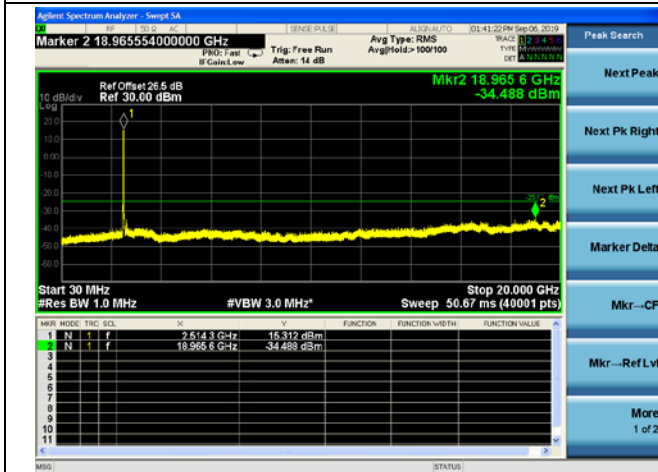

LTE Band 7 CSE

10MHz/QPSK /High CH

10MHz/16QAM/High CH

10MHz/64QAM/High CH

LTE Band 7 CSE

15MHz/QPSK /Low CH

15MHz/16QAM/Low CH

15MHz/64QAM/Low CH

LTE Band 7 CSE

15MHz/QPSK /Mid CH

15MHz/16QAM/Mid CH

15MHz/64QAM/Mid CH

LTE Band 7 CSE

15MHz/QPSK /High CH

15MHz/16QAM/High CH

15MHz/64QAM/High CH

LTE Band 7 CSE
20MHz/QPSK /Low CH

20MHz/16QAM/Low CH

20MHz/64QAM/Low CH

LTE Band 7 CSE

20MHz/QPSK /Mid CH

20MHz/16QAM/Mid CH

20MHz/64QAM/Mid CH

LTE Band 7 CSE

20MHz/QPSK /High CH

20MHz/16QAM/High CH

20MHz/64QAM/High CH

REPORT No.: SZ19070119W08

LTE Band 12 CSE

1.4MHz/QPSK/Low CH

1.4MHz/16QAM/Low CH

1.4MHz/64QAM/Mid CH