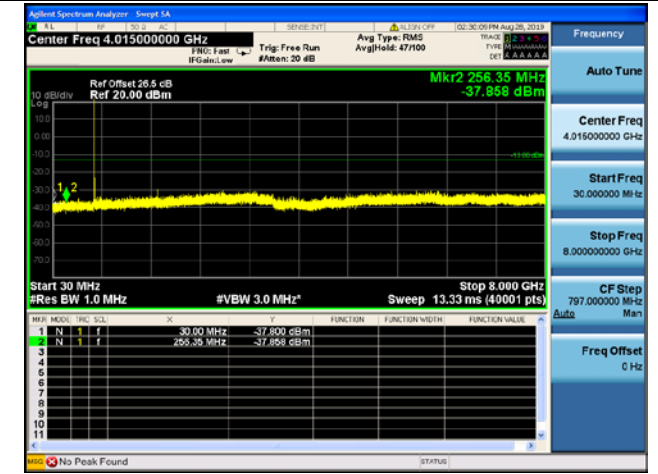

3MHz/QPSK/Mid CH