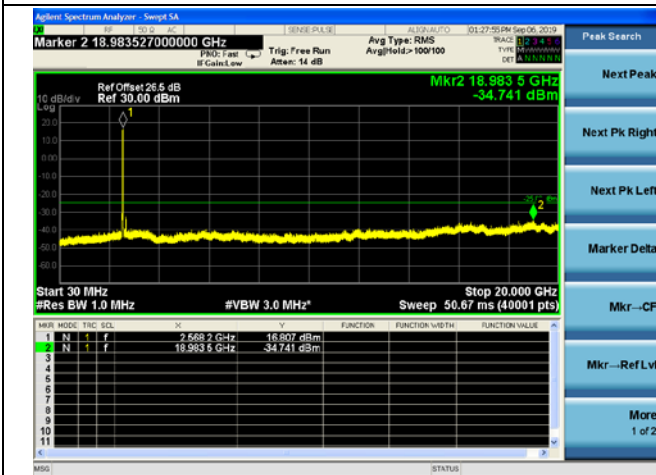

LTE Band 7 CSE

10MHz/QPSK /High CH

10MHz/16QAM/High CH

10MHz/64QAM/High CH

LTE Band 7 CSE

15MHz/QPSK /Low CH

15MHz/16QAM/Low CH

15MHz/64QAM/Low CH

LTE Band 7 CSE

15MHz/QPSK /Mid CH

15MHz/16QAM/Mid CH

15MHz/64QAM/Mid CH

LTE Band 7 CSE

15MHz/QPSK /High CH

15MHz/16QAM/High CH

15MHz/64QAM/High CH

LTE Band 7 CSE
20MHz/QPSK /Low CH

20MHz/16QAM/Low CH

20MHz/64QAM/Low CH

LTE Band 7 CSE

20MHz/QPSK /Mid CH

20MHz/16QAM/Mid CH

20MHz/64QAM/Mid CH

LTE Band 7 CSE