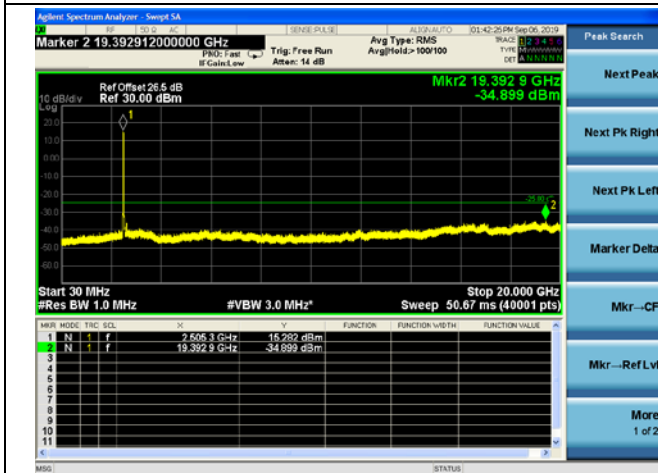

LTE Band 7 CSE

10MHz/QPSK /High CH

10MHz/16QAM/High CH

10MHz/64QAM/High CH

LTE Band 7 CSE

15MHz/QPSK /Low CH

15MHz/16QAM/Low CH

15MHz/64QAM/Low CH

LTE Band 7 CSE

15MHz/QPSK /Mid CH

15MHz/16QAM/Mid CH

15MHz/64QAM/Mid CH

LTE Band 7 CSE

15MHz/QPSK /High CH

15MHz/16QAM/High CH

15MHz/64QAM/High CH

LTE Band 7 CSE
20MHz/QPSK /Low CH

20MHz/16QAM/Low CH

20MHz/64QAM/Low CH

LTE Band 7 CSE

20MHz/QPSK /Mid CH

20MHz/16QAM/Mid CH

20MHz/64QAM/Mid CH

LTE Band 7 CSE