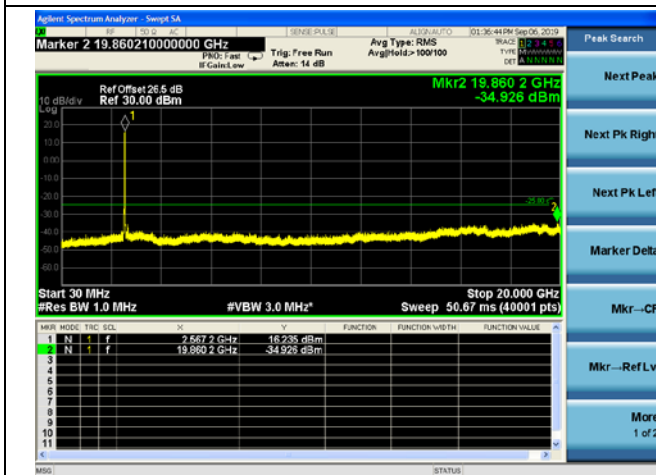

LTE Band 7 CSE

10MHz/QPSK /High CH

10MHz/16QAM/High CH

10MHz/64QAM/High CH

LTE Band 7 CSE

15MHz/QPSK /Low CH

15MHz/16QAM/Low CH

15MHz/64QAM/Low CH

LTE Band 7 CSE

15MHz/QPSK /Mid CH

15MHz/16QAM/Mid CH

15MHz/64QAM/Mid CH

LTE Band 7 CSE

15MHz/QPSK /High CH

15MHz/16QAM/High CH

15MHz/64QAM/High CH

LTE Band 7 CSE
20MHz/QPSK /Low CH

20MHz/16QAM/Low CH

20MHz/64QAM/Low CH

LTE Band 7 CSE

20MHz/QPSK /Mid CH

20MHz/16QAM/Mid CH

20MHz/64QAM/Mid CH

LTE Band 7 CSE

20MHz/QPSK /High CH

20MHz/16QAM/High CH

20MHz/64QAM/High CH

REPORT No.: SZ19070119W08

LTE Band 12 CSE

1.4MHz/QPSK/Low CH

1.4MHz/16QAM/Low CH

1.4MHz/64QAM/Mid CH