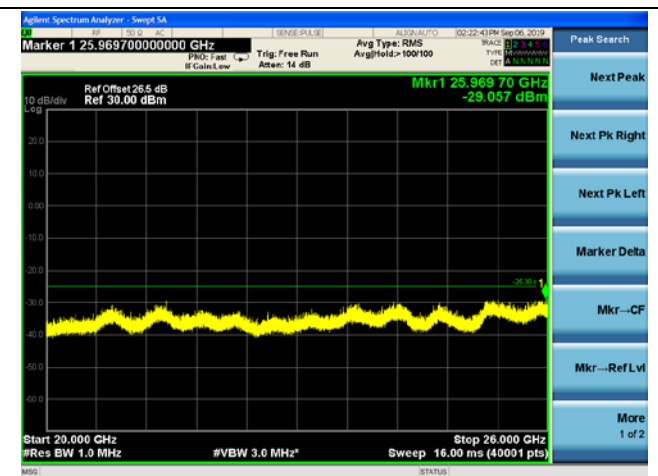

LTE Band 7 CSE

10MHz/QPSK /High CH

10MHz/16QAM/High CH

10MHz/64QAM/High CH

LTE Band 7 CSE

15MHz/QPSK /Low CH

15MHz/16QAM/Low CH

15MHz/64QAM/Low CH

LTE Band 7 CSE

15MHz/QPSK /Mid CH

15MHz/16QAM/Mid CH

15MHz/64QAM/Mid CH

LTE Band 7 CSE

15MHz/QPSK /High CH

15MHz/16QAM/High CH

15MHz/64QAM/High CH

LTE Band 7 CSE
20MHz/QPSK /Low CH

20MHz/16QAM/Low CH

20MHz/64QAM/Low CH

LTE Band 7 CSE

20MHz/QPSK /Mid CH

20MHz/16QAM/Mid CH

20MHz/64QAM/Mid CH

LTE Band 7 CSE