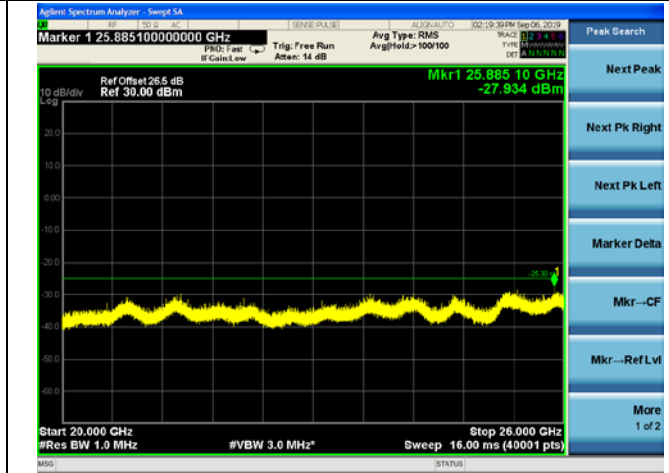

LTE Band 7 CSE

10MHz/QPSK /High CH

10MHz/16QAM/High CH

10MHz/64QAM/High CH

LTE Band 7 CSE

15MHz/QPSK /Low CH

15MHz/16QAM/Low CH

15MHz/64QAM/Low CH

LTE Band 7 CSE

15MHz/QPSK /Mid CH

15MHz/16QAM/Mid CH

15MHz/64QAM/Mid CH

LTE Band 7 CSE

15MHz/QPSK /High CH

15MHz/16QAM/High CH

15MHz/64QAM/High CH

LTE Band 7 CSE
20MHz/QPSK /Low CH

20MHz/16QAM/Low CH

20MHz/64QAM/Low CH

LTE Band 7 CSE

20MHz/QPSK /Mid CH

20MHz/16QAM/Mid CH

20MHz/64QAM/Mid CH

LTE Band 7 CSE