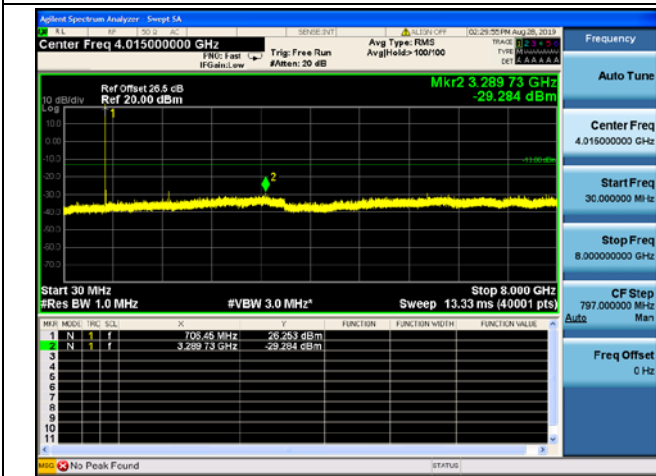

3MHz/16QAM/Low CH

3MHz/64QAM/Low CH

3MHz/QPSK/Mid CH

3MHz/16QAM/Mid CH

3MHz/64QAM/Mid CH

3MHz/QPSK/High CH

3MHz/16QAM/High CH

3MHz/64QAM/High CH

LTE Band 12 CSE

5MHz/QPSK/Low CH

5MHz/16QAM/Low CH

5MHz/64QAM/Low CH

5MHz/QPSK/Mid CH

5MHz/16QAM/Mid CH

5MHz/64QAM/Mid CH

5MHz/QPSK/High CH