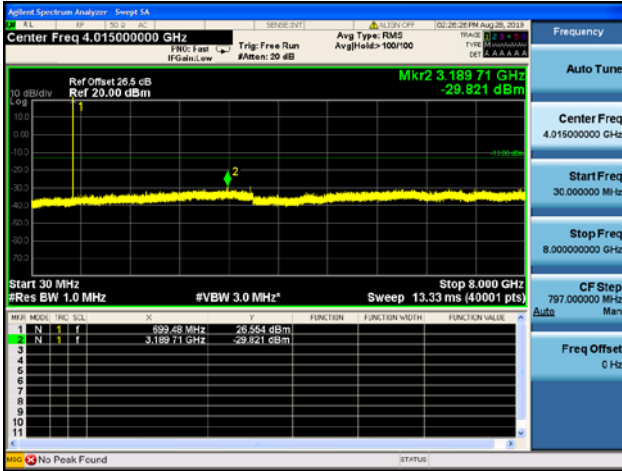

LTE Band 7 CSE
20MHz/QPSK /Low CH

20MHz/16QAM/Low CH

20MHz/64QAM/Low CH

LTE Band 7 CSE

20MHz/QPSK /Mid CH

20MHz/16QAM/Mid CH

20MHz/64QAM/Mid CH

LTE Band 7 CSE

20MHz/QPSK /High CH

20MHz/16QAM/High CH

20MHz/64QAM/High CH

REPORT No.: SZ19070119W08

LTE Band 12 CSE

1.4MHz/QPSK/Low CH

1.4MHz/16QAM/Low CH

1.4MHz/64QAM/Mid CH

1.4MHz/QPSK/Mid CH

1.4MHz/16QAM/Mid CH

1.4MHz/64QAM/Mid CH

1.4MHz/QPSK/High CH

1.4MHz/16QAM/High CH

1.4MHz/64QAM/High CH

LTE Band 12 CSE

3MHz/QPSK/Low CH