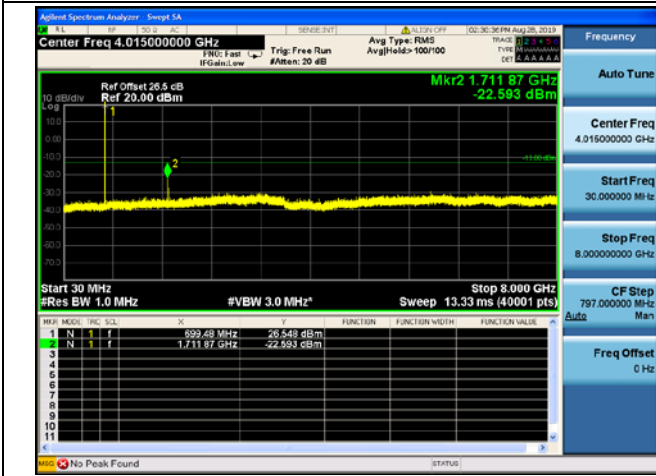

1.4MHz/QPSK/Mid CH

1.4MHz/16QAM/Mid CH

1.4MHz/64QAM/Mid CH

1.4MHz/QPSK/High CH

1.4MHz/16QAM/High CH

1.4MHz/64QAM/High CH

LTE Band 12 CSE

3MHz/QPSK/Low CH