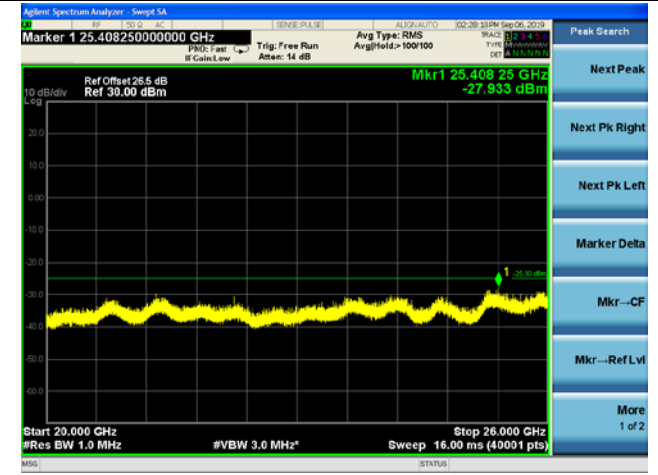

LTE Band 7 CSE

15MHz/QPSK /Mid CH

15MHz/16QAM/Mid CH

15MHz/64QAM/Mid CH

LTE Band 7 CSE

15MHz/QPSK /High CH

15MHz/16QAM/High CH

15MHz/64QAM/High CH

LTE Band 7 CSE
20MHz/QPSK /Low CH

20MHz/16QAM/Low CH

20MHz/64QAM/Low CH

LTE Band 7 CSE

20MHz/QPSK /Mid CH

20MHz/16QAM/Mid CH

20MHz/64QAM/Mid CH

LTE Band 7 CSE

20MHz/QPSK /High CH

20MHz/16QAM/High CH

20MHz/64QAM/High CH

REPORT No.: SZ19070119W08

LTE Band 12 CSE

1.4MHz/QPSK/Low CH

1.4MHz/16QAM/Low CH

1.4MHz/64QAM/Mid CH