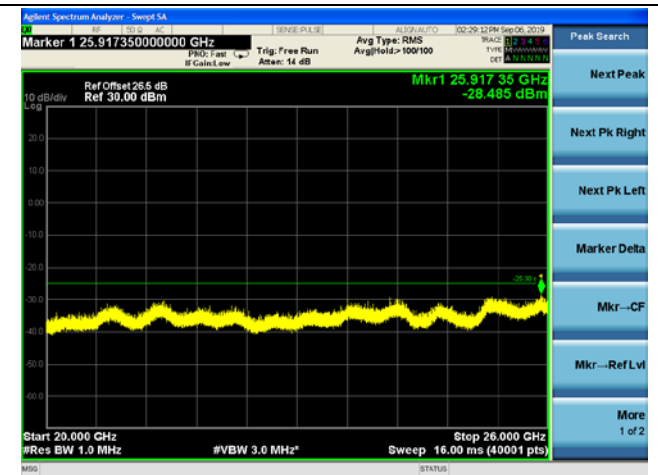

LTE Band 7 CSE

15MHz/QPSK /Mid CH

15MHz/16QAM/Mid CH

15MHz/64QAM/Mid CH

LTE Band 7 CSE

15MHz/QPSK /High CH

15MHz/16QAM/High CH

15MHz/64QAM/High CH

LTE Band 7 CSE
20MHz/QPSK /Low CH

20MHz/16QAM/Low CH

20MHz/64QAM/Low CH

LTE Band 7 CSE

20MHz/QPSK /Mid CH

20MHz/16QAM/Mid CH

20MHz/64QAM/Mid CH

LTE Band 7 CSE

20MHz/QPSK /High CH

20MHz/16QAM/High CH

20MHz/64QAM/High CH

REPORT No.: SZ19070119W08

LTE Band 12 CSE

1.4MHz/QPSK/Low CH

1.4MHz/16QAM/Low CH

1.4MHz/64QAM/Mid CH