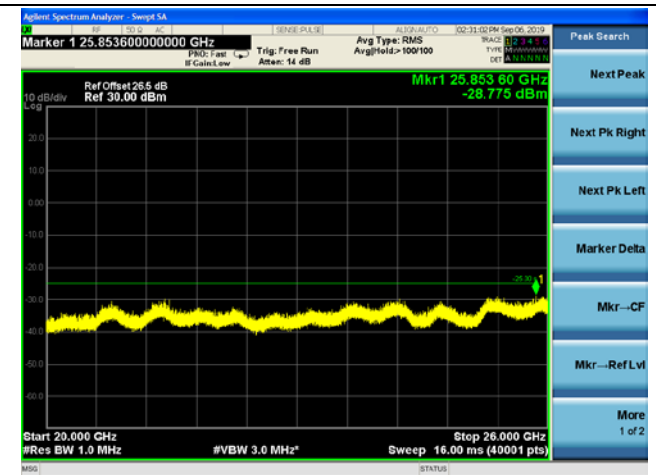

LTE Band 7 CSE

15MHz/QPSK /Mid CH

15MHz/16QAM/Mid CH

15MHz/64QAM/Mid CH

LTE Band 7 CSE

15MHz/QPSK /High CH

15MHz/16QAM/High CH

15MHz/64QAM/High CH

LTE Band 7 CSE
20MHz/QPSK /Low CH

20MHz/16QAM/Low CH

20MHz/64QAM/Low CH

LTE Band 7 CSE

20MHz/QPSK /Mid CH

20MHz/16QAM/Mid CH

20MHz/64QAM/Mid CH

LTE Band 7 CSE

20MHz/QPSK /High CH

20MHz/16QAM/High CH

20MHz/64QAM/High CH

REPORT No.: SZ19070119W08

LTE Band 12 CSE

1.4MHz/QPSK/Low CH

1.4MHz/16QAM/Low CH

1.4MHz/64QAM/Mid CH