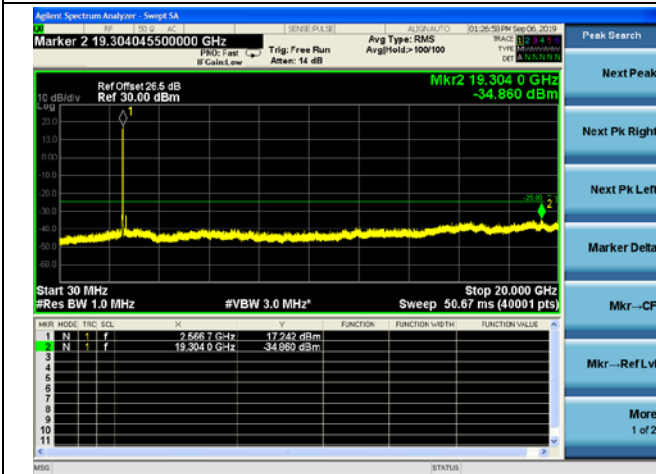

LTE Band 7 CSE

10MHz/QPSK /High CH

10MHz/16QAM/High CH

10MHz/64QAM/High CH

LTE Band 7 CSE

15MHz/QPSK /Low CH

15MHz/16QAM/Low CH

15MHz/64QAM/Low CH

LTE Band 7 CSE

15MHz/QPSK /Mid CH

15MHz/16QAM/Mid CH

15MHz/64QAM/Mid CH

LTE Band 7 CSE

15MHz/QPSK /High CH

15MHz/16QAM/High CH

15MHz/64QAM/High CH

LTE Band 7 CSE
20MHz/QPSK /Low CH

20MHz/16QAM/Low CH

20MHz/64QAM/Low CH

LTE Band 7 CSE

20MHz/QPSK /Mid CH

20MHz/16QAM/Mid CH

20MHz/64QAM/Mid CH

LTE Band 7 CSE