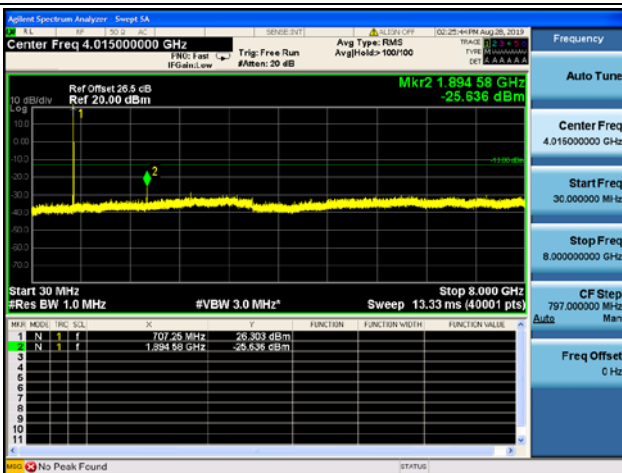

LTE Band 7 CSE
20MHz/QPSK /Low CH

20MHz/16QAM/Low CH

20MHz/64QAM/Low CH

LTE Band 7 CSE

20MHz/QPSK /Mid CH

20MHz/16QAM/Mid CH

20MHz/64QAM/Mid CH

LTE Band 7 CSE

20MHz/QPSK /High CH

20MHz/16QAM/High CH

20MHz/64QAM/High CH

REPORT No.: SZ19070119W08

LTE Band 12 CSE

1.4MHz/QPSK/Low CH

1.4MHz/16QAM/Low CH

1.4MHz/64QAM/Mid CH

1.4MHz/QPSK/Mid CH

1.4MHz/16QAM/Mid CH

1.4MHz/64QAM/Mid CH

1.4MHz/QPSK/High CH

1.4MHz/16QAM/High CH

1.4MHz/64QAM/High CH

LTE Band 12 CSE

3MHz/QPSK/Low CH