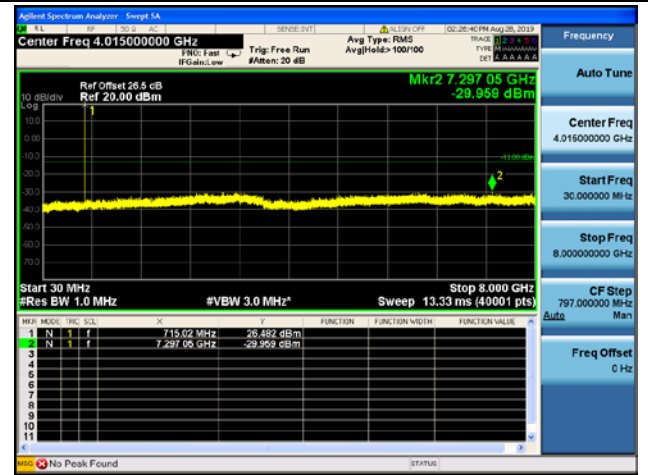

1.4MHz/QPSK/Mid CH

1.4MHz/16QAM/Mid CH

1.4MHz/64QAM/Mid CH

1.4MHz/QPSK/High CH

1.4MHz/16QAM/High CH

1.4MHz/64QAM/High CH

LTE Band 12 CSE

3MHz/QPSK/Low CH