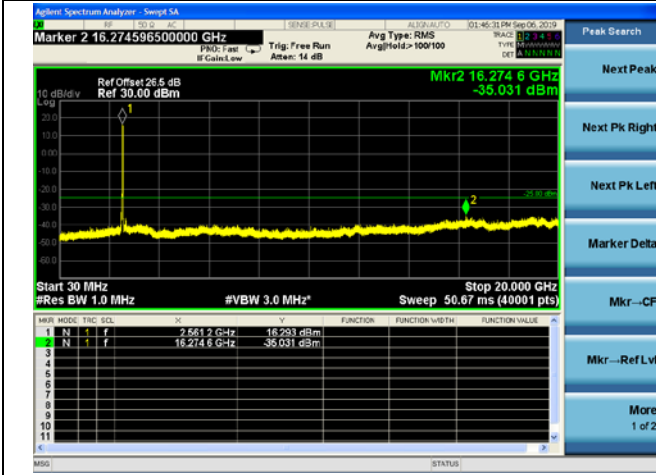

LTE Band 7 CSE

15MHz/QPSK /Mid CH

15MHz/16QAM/Mid CH

15MHz/64QAM/Mid CH

LTE Band 7 CSE

15MHz/QPSK /High CH

15MHz/16QAM/High CH

15MHz/64QAM/High CH

LTE Band 7 CSE
20MHz/QPSK /Low CH

20MHz/16QAM/Low CH

20MHz/64QAM/Low CH

LTE Band 7 CSE

20MHz/QPSK /Mid CH

20MHz/16QAM/Mid CH

20MHz/64QAM/Mid CH

LTE Band 7 CSE

20MHz/QPSK /High CH

20MHz/16QAM/High CH

20MHz/64QAM/High CH

REPORT No.: SZ19070119W08

LTE Band 12 CSE

1.4MHz/QPSK/Low CH

1.4MHz/16QAM/Low CH

1.4MHz/64QAM/Mid CH