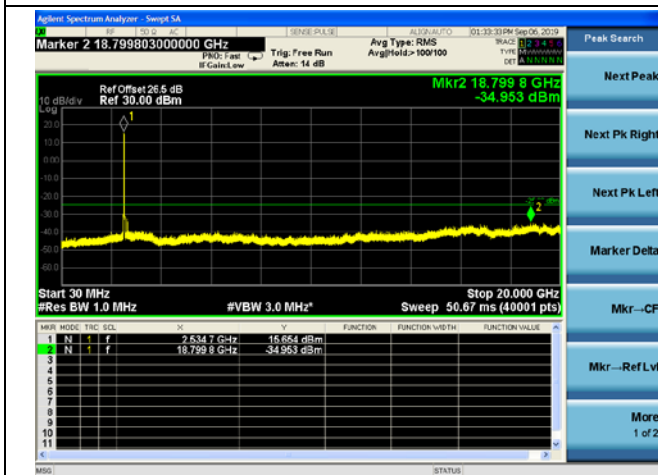

LTE Band 7 CSE

10MHz/QPSK /High CH

10MHz/16QAM/High CH

10MHz/64QAM/High CH

LTE Band 7 CSE

15MHz/QPSK /Low CH

15MHz/16QAM/Low CH

15MHz/64QAM/Low CH

LTE Band 7 CSE

15MHz/QPSK /Mid CH

15MHz/16QAM/Mid CH

15MHz/64QAM/Mid CH

LTE Band 7 CSE

15MHz/QPSK /High CH

15MHz/16QAM/High CH

15MHz/64QAM/High CH

LTE Band 7 CSE
20MHz/QPSK /Low CH

20MHz/16QAM/Low CH

20MHz/64QAM/Low CH

LTE Band 7 CSE

20MHz/QPSK /Mid CH

20MHz/16QAM/Mid CH

20MHz/64QAM/Mid CH

LTE Band 7 CSE