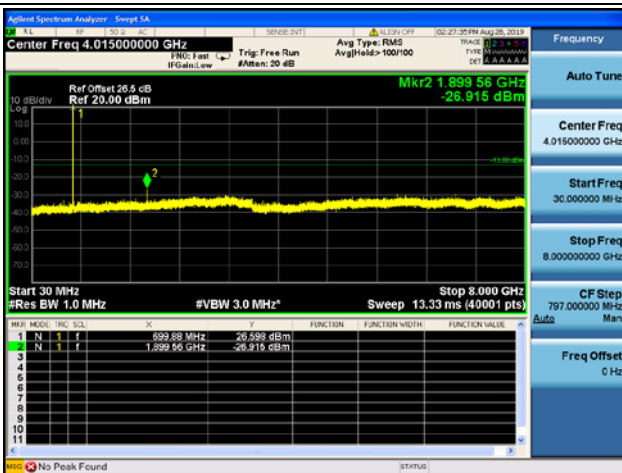

5MHz/16QAM/High CH

5MHz/64QAM/High CH

LTE Band 12 CSE

10MHz/QPSK/Low CH

10MHz/16QAM/Low CH

10MHz/64QAM/Low CH

10MHz/QPSK/Mid CH

10MHz/16QAM/Mid CH