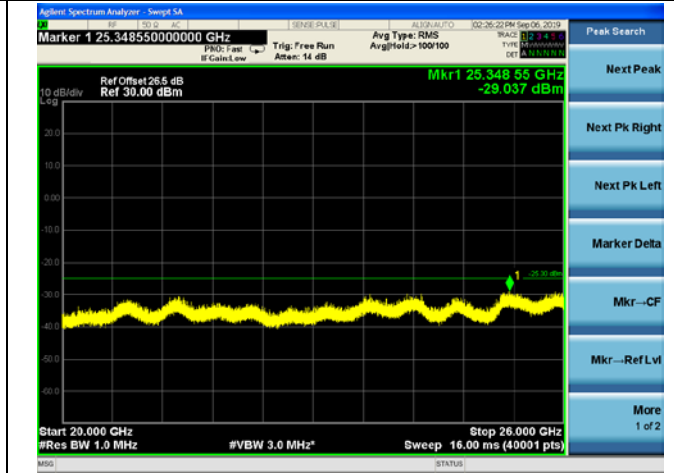

LTE Band 7 CSE

10MHz/QPSK /High CH

10MHz/16QAM/High CH

10MHz/64QAM/High CH

LTE Band 7 CSE

15MHz/QPSK /Low CH

15MHz/16QAM/Low CH

15MHz/64QAM/Low CH

LTE Band 7 CSE

15MHz/QPSK /Mid CH

15MHz/16QAM/Mid CH

15MHz/64QAM/Mid CH

LTE Band 7 CSE

15MHz/QPSK /High CH

15MHz/16QAM/High CH

15MHz/64QAM/High CH

LTE Band 7 CSE
20MHz/QPSK /Low CH

20MHz/16QAM/Low CH

20MHz/64QAM/Low CH

LTE Band 7 CSE

20MHz/QPSK /Mid CH

20MHz/16QAM/Mid CH

20MHz/64QAM/Mid CH

LTE Band 7 CSE

20MHz/QPSK /High CH

20MHz/16QAM/High CH

20MHz/64QAM/High CH

REPORT No.: SZ19070119W08

LTE Band 12 CSE

1.4MHz/QPSK/Low CH

1.4MHz/16QAM/Low CH

1.4MHz/64QAM/Mid CH