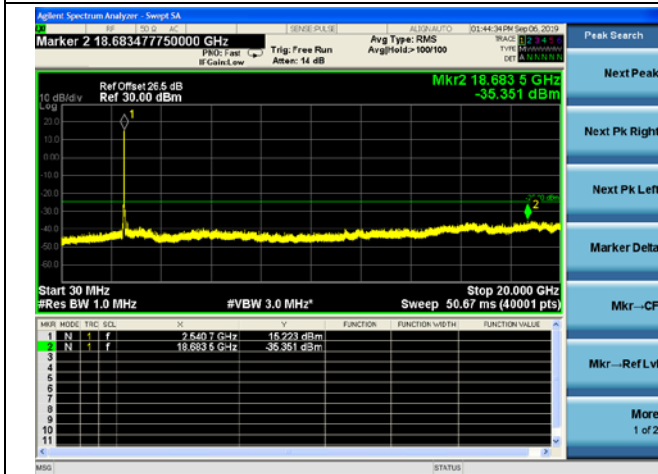

LTE Band 7 CSE
20MHz/QPSK /Low CH

20MHz/16QAM/Low CH

20MHz/64QAM/Low CH

LTE Band 7 CSE

20MHz/QPSK /Mid CH

20MHz/16QAM/Mid CH

20MHz/64QAM/Mid CH

LTE Band 7 CSE

20MHz/QPSK /High CH

20MHz/16QAM/High CH

20MHz/64QAM/High CH

REPORT No.: SZ19070119W08

LTE Band 12 CSE

1.4MHz/QPSK/Low CH

1.4MHz/16QAM/Low CH

1.4MHz/64QAM/Mid CH