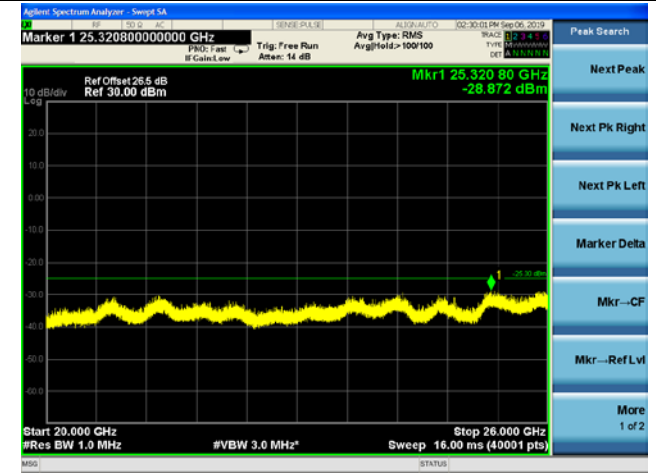

LTE Band 7 CSE

15MHz/QPSK /Mid CH

15MHz/16QAM/Mid CH

15MHz/64QAM/Mid CH

LTE Band 7 CSE

15MHz/QPSK /High CH

15MHz/16QAM/High CH

15MHz/64QAM/High CH

LTE Band 7 CSE
20MHz/QPSK /Low CH

20MHz/16QAM/Low CH

20MHz/64QAM/Low CH

LTE Band 7 CSE

20MHz/QPSK /Mid CH

20MHz/16QAM/Mid CH

20MHz/64QAM/Mid CH

LTE Band 7 CSE

20MHz/QPSK /High CH

20MHz/16QAM/High CH

20MHz/64QAM/High CH

REPORT No.: SZ19070119W08

LTE Band 12 CSE

1.4MHz/QPSK/Low CH

1.4MHz/16QAM/Low CH

1.4MHz/64QAM/Mid CH