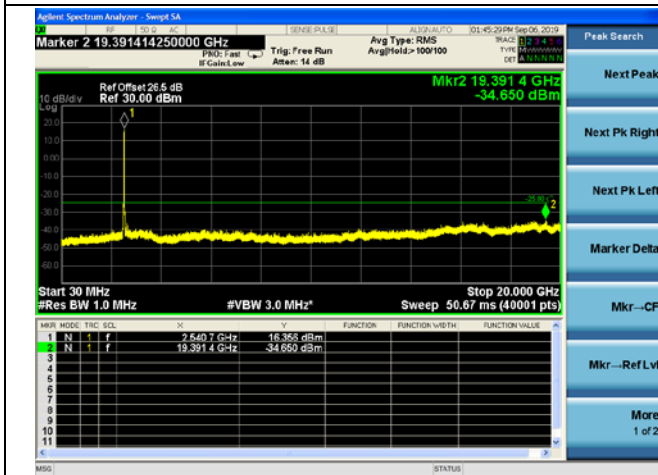

LTE Band 7 CSE

15MHz/QPSK /Mid CH

15MHz/16QAM/Mid CH

15MHz/64QAM/Mid CH

LTE Band 7 CSE

15MHz/QPSK /High CH

15MHz/16QAM/High CH

15MHz/64QAM/High CH

LTE Band 7 CSE
20MHz/QPSK /Low CH

20MHz/16QAM/Low CH

20MHz/64QAM/Low CH

LTE Band 7 CSE

20MHz/QPSK /Mid CH

20MHz/16QAM/Mid CH

20MHz/64QAM/Mid CH

LTE Band 7 CSE

20MHz/QPSK /High CH

20MHz/16QAM/High CH

20MHz/64QAM/High CH

REPORT No.: SZ19070119W08

LTE Band 12 CSE

1.4MHz/QPSK/Low CH

1.4MHz/16QAM/Low CH

1.4MHz/64QAM/Mid CH