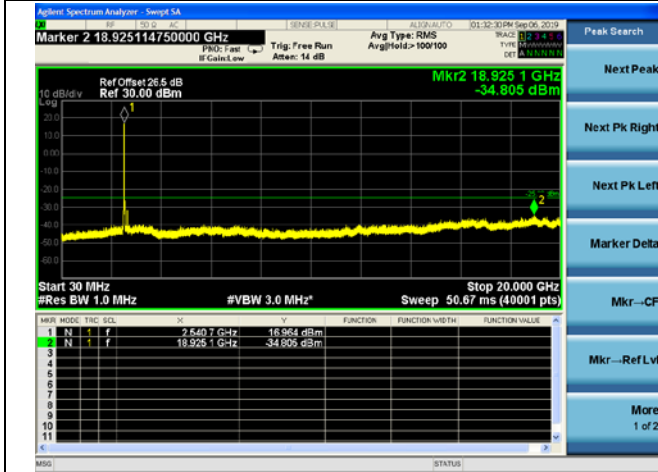

LTE Band 7 CSE

10MHz/QPSK /High CH

10MHz/16QAM/High CH

10MHz/64QAM/High CH

LTE Band 7 CSE

15MHz/QPSK /Low CH

15MHz/16QAM/Low CH

15MHz/64QAM/Low CH

LTE Band 7 CSE

15MHz/QPSK /Mid CH

15MHz/16QAM/Mid CH

15MHz/64QAM/Mid CH

LTE Band 7 CSE

15MHz/QPSK /High CH

15MHz/16QAM/High CH

15MHz/64QAM/High CH

LTE Band 7 CSE
20MHz/QPSK /Low CH

20MHz/16QAM/Low CH

20MHz/64QAM/Low CH

LTE Band 7 CSE

20MHz/QPSK /Mid CH

20MHz/16QAM/Mid CH

20MHz/64QAM/Mid CH

LTE Band 7 CSE