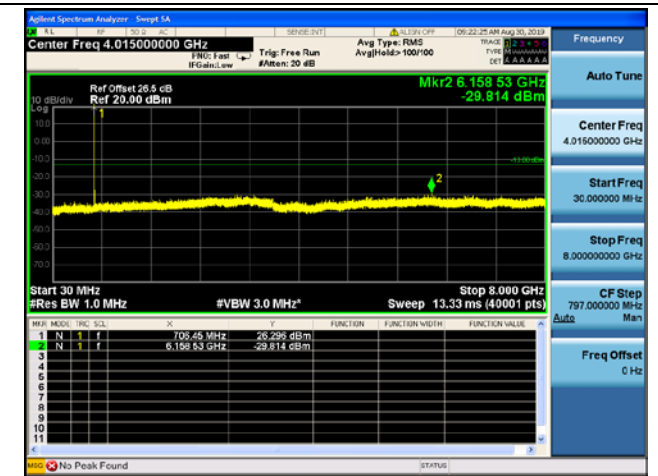

3MHz/16QAM/Low CH

3MHz/64QAM/Low CH

3MHz/QPSK/Mid CH

3MHz/16QAM/Mid CH

3MHz/64QAM/Mid CH

3MHz/QPSK/High CH

3MHz/16QAM/High CH

3MHz/64QAM/High CH

LTE Band 12 CSE

5MHz/QPSK/Low CH

5MHz/16QAM/Low CH

5MHz/64QAM/Low CH

5MHz/QPSK/Mid CH

5MHz/16QAM/Mid CH

5MHz/64QAM/Mid CH

5MHz/QPSK/High CH