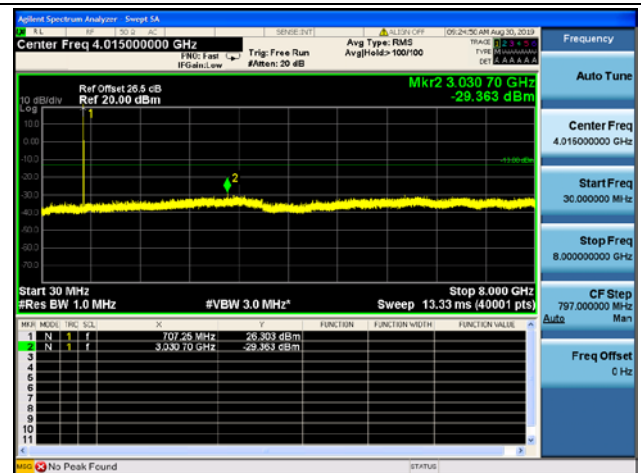

LTE Band 7 CSE
20MHz/QPSK /Low CH

20MHz/16QAM/Low CH

20MHz/64QAM/Low CH

LTE Band 7 CSE

20MHz/QPSK /Mid CH

20MHz/16QAM/Mid CH

20MHz/64QAM/Mid CH

LTE Band 7 CSE

20MHz/QPSK /High CH

20MHz/16QAM/High CH

20MHz/64QAM/High CH

REPORT No.: SZ19070119W08

LTE Band 12 CSE

1.4MHz/QPSK/Low CH

1.4MHz/16QAM/Low CH

1.4MHz/64QAM/Mid CH

1.4MHz/QPSK/Mid CH

1.4MHz/16QAM/Mid CH

1.4MHz/64QAM/Mid CH

1.4MHz/QPSK/High CH

1.4MHz/16QAM/High CH

1.4MHz/64QAM/High CH

LTE Band 12 CSE

3MHz/QPSK/Low CH