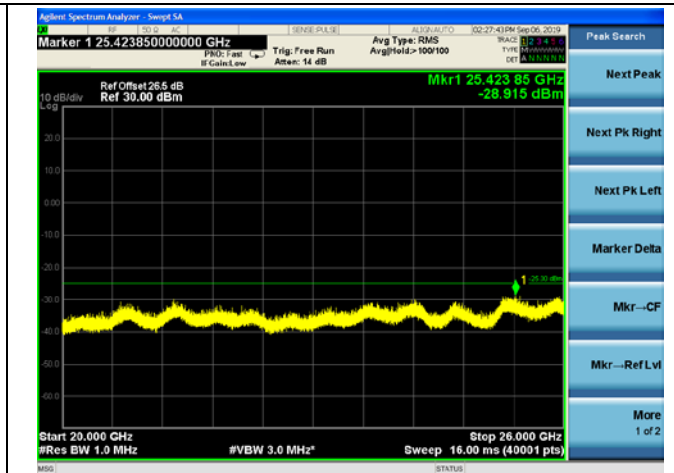

LTE Band 7 CSE

10MHz/QPSK /High CH

10MHz/16QAM/High CH

10MHz/64QAM/High CH

LTE Band 7 CSE

15MHz/QPSK /Low CH

15MHz/16QAM/Low CH

15MHz/64QAM/Low CH

LTE Band 7 CSE

15MHz/QPSK /Mid CH

15MHz/16QAM/Mid CH

15MHz/64QAM/Mid CH

LTE Band 7 CSE

15MHz/QPSK /High CH

15MHz/16QAM/High CH

15MHz/64QAM/High CH

LTE Band 7 CSE
20MHz/QPSK /Low CH

20MHz/16QAM/Low CH

20MHz/64QAM/Low CH

LTE Band 7 CSE

20MHz/QPSK /Mid CH

20MHz/16QAM/Mid CH

20MHz/64QAM/Mid CH

LTE Band 7 CSE

20MHz/QPSK /High CH

20MHz/16QAM/High CH

20MHz/64QAM/High CH

REPORT No.: SZ19070119W08

LTE Band 12 CSE

1.4MHz/QPSK/Low CH

1.4MHz/16QAM/Low CH

1.4MHz/64QAM/Mid CH