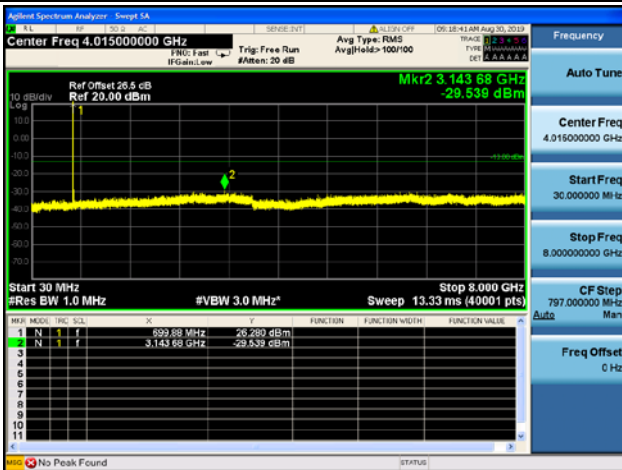

5MHz/16QAM/High CH

5MHz/64QAM/High CH

LTE Band 12 CSE

10MHz/QPSK/Low CH

10MHz/16QAM/Low CH

10MHz/64QAM/Low CH

10MHz/QPSK/Mid CH

10MHz/16QAM/Mid CH