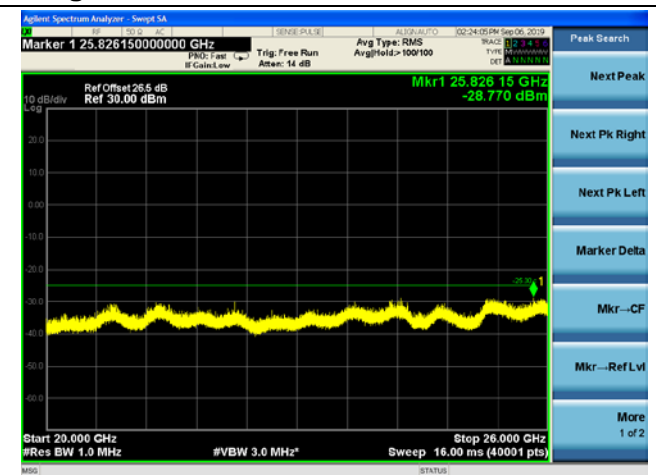

LTE Band 7 CSE

10MHz/QPSK /High CH

10MHz/16QAM/High CH

10MHz/64QAM/High CH

LTE Band 7 CSE

15MHz/QPSK /Low CH

15MHz/16QAM/Low CH

15MHz/64QAM/Low CH

LTE Band 7 CSE

15MHz/QPSK /Mid CH

15MHz/16QAM/Mid CH

15MHz/64QAM/Mid CH

LTE Band 7 CSE

15MHz/QPSK /High CH

15MHz/16QAM/High CH

15MHz/64QAM/High CH

LTE Band 7 CSE
20MHz/QPSK /Low CH

20MHz/16QAM/Low CH

20MHz/64QAM/Low CH

LTE Band 7 CSE

20MHz/QPSK /Mid CH

20MHz/16QAM/Mid CH

20MHz/64QAM/Mid CH

LTE Band 7 CSE

20MHz/QPSK /High CH

20MHz/16QAM/High CH

20MHz/64QAM/High CH

REPORT No.: SZ19070119W08

LTE Band 12 CSE

1.4MHz/QPSK/Low CH

1.4MHz/16QAM/Low CH

1.4MHz/64QAM/Mid CH