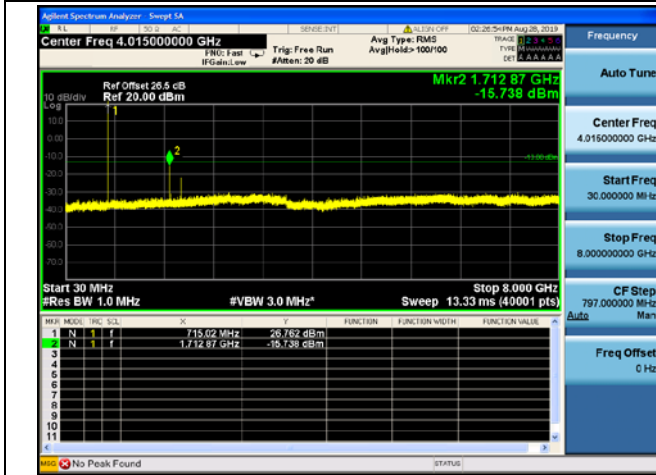

1.4MHz/QPSK/Mid CH

1.4MHz/16QAM/Mid CH

1.4MHz/64QAM/Mid CH

1.4MHz/QPSK/High CH

1.4MHz/16QAM/High CH

1.4MHz/64QAM/High CH

LTE Band 12 CSE

3MHz/QPSK/Low CH