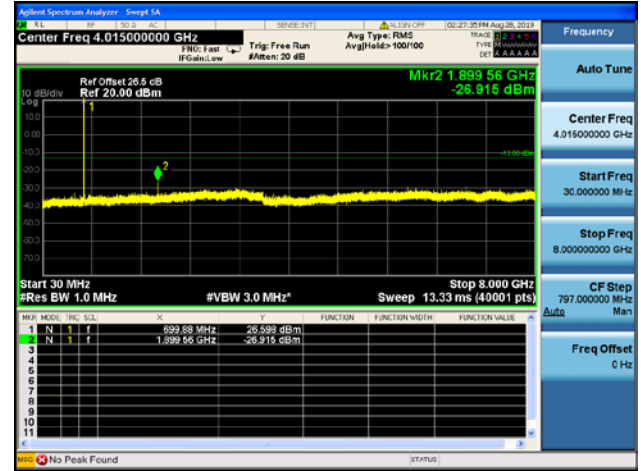

LTE Band 12 CSE

5MHz/QPSK/Low CH

5MHz/16QAM/Low CH

5MHz/64QAM/Low CH

5MHz/QPSK/Mid CH

5MHz/16QAM/Mid CH

5MHz/64QAM/Mid CH

5MHz/QPSK/High CH

5MHz/16QAM/High CH

5MHz/64QAM/High CH

LTE Band 12 CSE

10MHz/QPSK/Low CH

10MHz/16QAM/Low CH

10MHz/64QAM/Low CH

10MHz/QPSK/Mid CH

10MHz/16QAM/Mid CH