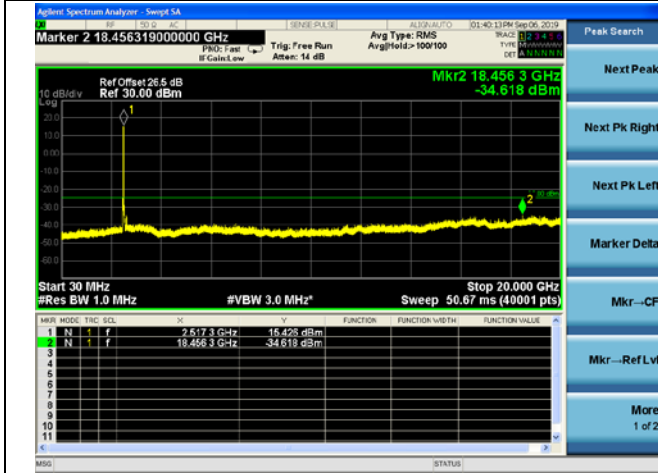

LTE Band 7 CSE

10MHz/QPSK /High CH

10MHz/16QAM/High CH

10MHz/64QAM/High CH

LTE Band 7 CSE

15MHz/QPSK /Low CH

15MHz/16QAM/Low CH

15MHz/64QAM/Low CH

LTE Band 7 CSE

15MHz/QPSK /Mid CH

15MHz/16QAM/Mid CH

15MHz/64QAM/Mid CH

LTE Band 7 CSE

15MHz/QPSK /High CH

15MHz/16QAM/High CH

15MHz/64QAM/High CH

LTE Band 7 CSE
20MHz/QPSK /Low CH

20MHz/16QAM/Low CH

20MHz/64QAM/Low CH

LTE Band 7 CSE

20MHz/QPSK /Mid CH

20MHz/16QAM/Mid CH

20MHz/64QAM/Mid CH

LTE Band 7 CSE

20MHz/QPSK /High CH

20MHz/16QAM/High CH

20MHz/64QAM/High CH

REPORT No.: SZ19070119W08

LTE Band 12 CSE

1.4MHz/QPSK/Low CH

1.4MHz/16QAM/Low CH

1.4MHz/64QAM/Mid CH