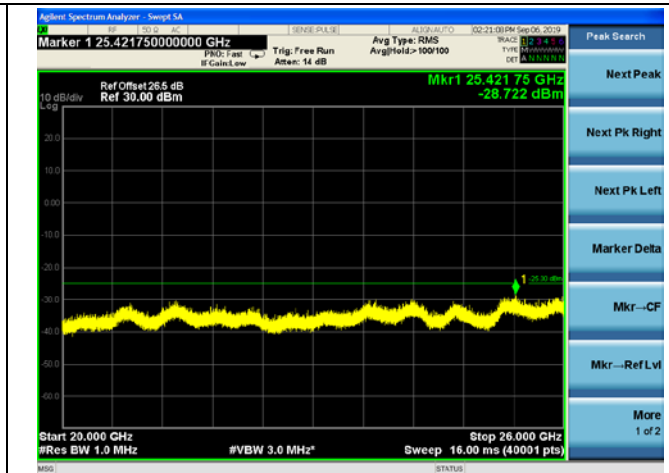

LTE Band 7 CSE

10MHz/QPSK /High CH

10MHz/16QAM/High CH

10MHz/64QAM/High CH

LTE Band 7 CSE

15MHz/QPSK /Low CH

15MHz/16QAM/Low CH

15MHz/64QAM/Low CH

LTE Band 7 CSE

15MHz/QPSK /Mid CH

15MHz/16QAM/Mid CH

15MHz/64QAM/Mid CH

LTE Band 7 CSE

15MHz/QPSK /High CH

15MHz/16QAM/High CH

15MHz/64QAM/High CH

LTE Band 7 CSE
20MHz/QPSK /Low CH

20MHz/16QAM/Low CH

20MHz/64QAM/Low CH

LTE Band 7 CSE

20MHz/QPSK /Mid CH

20MHz/16QAM/Mid CH

20MHz/64QAM/Mid CH

LTE Band 7 CSE