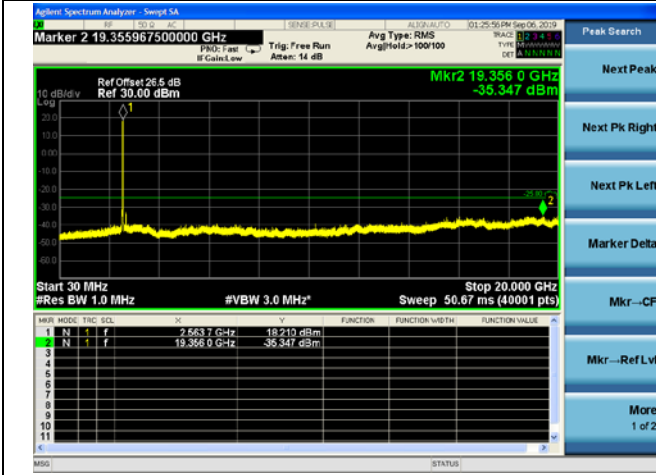

LTE Band 7 CSE

10MHz/QPSK /High CH

10MHz/16QAM/High CH

10MHz/64QAM/High CH

LTE Band 7 CSE

15MHz/QPSK /Low CH

15MHz/16QAM/Low CH

15MHz/64QAM/Low CH

LTE Band 7 CSE

15MHz/QPSK /Mid CH

15MHz/16QAM/Mid CH

15MHz/64QAM/Mid CH

LTE Band 7 CSE

15MHz/QPSK /High CH

15MHz/16QAM/High CH

15MHz/64QAM/High CH

LTE Band 7 CSE
20MHz/QPSK /Low CH

20MHz/16QAM/Low CH

20MHz/64QAM/Low CH

LTE Band 7 CSE

20MHz/QPSK /Mid CH

20MHz/16QAM/Mid CH

20MHz/64QAM/Mid CH

LTE Band 7 CSE