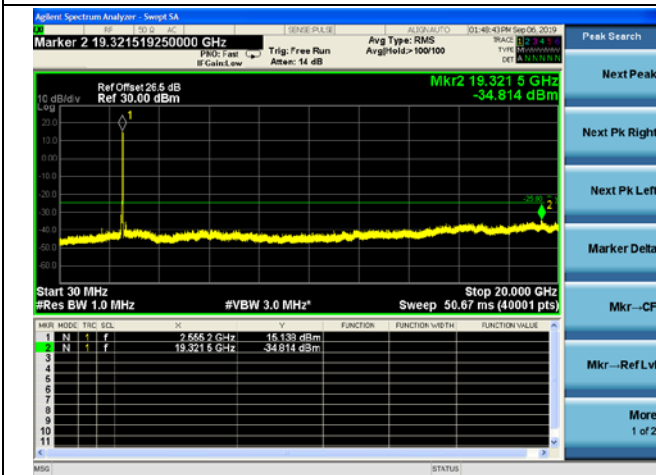

LTE Band 7 CSE

15MHz/QPSK /Mid CH

15MHz/16QAM/Mid CH

15MHz/64QAM/Mid CH

LTE Band 7 CSE

15MHz/QPSK /High CH

15MHz/16QAM/High CH

15MHz/64QAM/High CH

LTE Band 7 CSE
20MHz/QPSK /Low CH

20MHz/16QAM/Low CH

20MHz/64QAM/Low CH

LTE Band 7 CSE

20MHz/QPSK /Mid CH

20MHz/16QAM/Mid CH

20MHz/64QAM/Mid CH

LTE Band 7 CSE

20MHz/QPSK /High CH

20MHz/16QAM/High CH

20MHz/64QAM/High CH

REPORT No.: SZ19070119W08

LTE Band 12 CSE

1.4MHz/QPSK/Low CH

1.4MHz/16QAM/Low CH

1.4MHz/64QAM/Mid CH