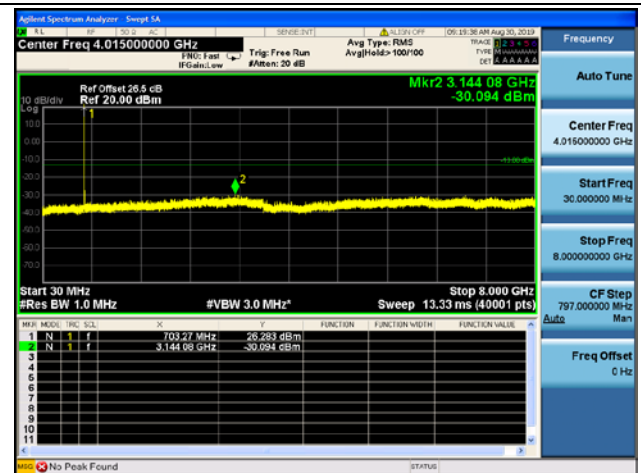

LTE Band 12 CSE

5MHz/QPSK/Low CH

5MHz/16QAM/Low CH

5MHz/64QAM/Low CH

5MHz/QPSK/Mid CH

5MHz/16QAM/Mid CH

5MHz/64QAM/Mid CH

5MHz/QPSK/High CH

5MHz/16QAM/High CH

5MHz/64QAM/High CH

LTE Band 12 CSE

10MHz/QPSK/Low CH

10MHz/16QAM/Low CH

10MHz/64QAM/Low CH

10MHz/QPSK/Mid CH

10MHz/16QAM/Mid CH

10MHz/64QAM/Mid CH

10MHz/QPSK/High CH

10MHz/16QAM/High CH

10MHz/64QAM/High CH