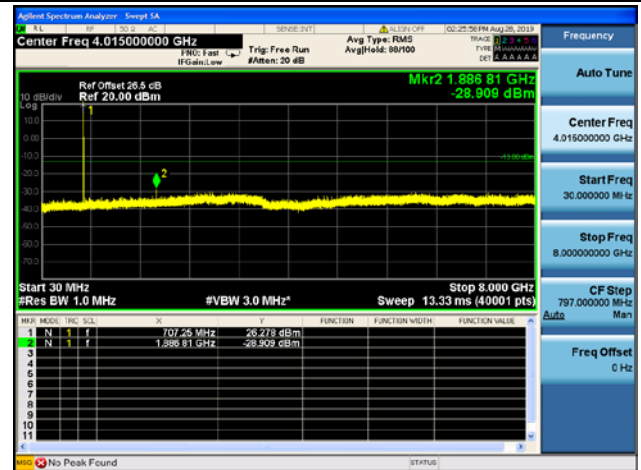

20MHz/QPSK /High CH

20MHz/16QAM/High CH

20MHz/64QAM/High CH

REPORT No.: SZ19070119W08

LTE Band 12 CSE

1.4MHz/QPSK/Low CH

1.4MHz/16QAM/Low CH

1.4MHz/64QAM/Mid CH

1.4MHz/QPSK/Mid CH

1.4MHz/16QAM/Mid CH

1.4MHz/64QAM/Mid CH

1.4MHz/QPSK/High CH

1.4MHz/16QAM/High CH

1.4MHz/64QAM/High CH

LTE Band 12 CSE

3MHz/QPSK/Low CH