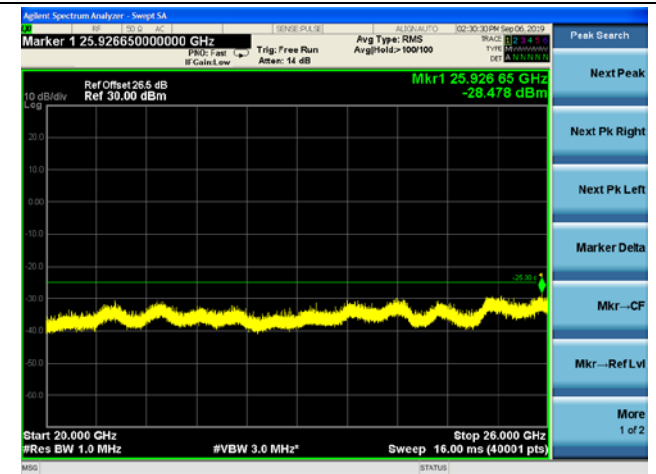

LTE Band 7 CSE

15MHz/QPSK /Mid CH

15MHz/16QAM/Mid CH

15MHz/64QAM/Mid CH

LTE Band 7 CSE

15MHz/QPSK /High CH

15MHz/16QAM/High CH

15MHz/64QAM/High CH

LTE Band 7 CSE
20MHz/QPSK /Low CH

20MHz/16QAM/Low CH

20MHz/64QAM/Low CH

LTE Band 7 CSE

20MHz/QPSK /Mid CH

20MHz/16QAM/Mid CH

20MHz/64QAM/Mid CH

LTE Band 7 CSE

20MHz/QPSK /High CH

20MHz/16QAM/High CH

20MHz/64QAM/High CH

REPORT No.: SZ19070119W08

LTE Band 12 CSE

1.4MHz/QPSK/Low CH

1.4MHz/16QAM/Low CH

1.4MHz/64QAM/Mid CH