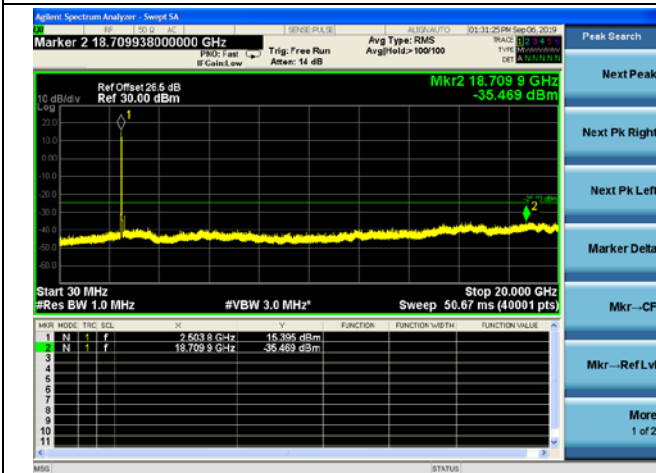

LTE Band 7 CSE

10MHz/QPSK /High CH

10MHz/16QAM/High CH

10MHz/64QAM/High CH

LTE Band 7 CSE

15MHz/QPSK /Low CH

15MHz/16QAM/Low CH

15MHz/64QAM/Low CH

LTE Band 7 CSE

15MHz/QPSK /Mid CH

15MHz/16QAM/Mid CH

15MHz/64QAM/Mid CH

LTE Band 7 CSE

15MHz/QPSK /High CH

15MHz/16QAM/High CH

15MHz/64QAM/High CH

LTE Band 7 CSE
20MHz/QPSK /Low CH

20MHz/16QAM/Low CH

20MHz/64QAM/Low CH

LTE Band 7 CSE

20MHz/QPSK /Mid CH

20MHz/16QAM/Mid CH

20MHz/64QAM/Mid CH

LTE Band 7 CSE