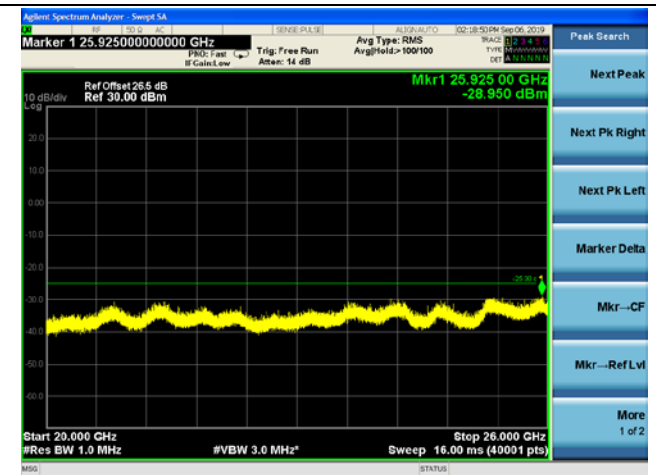

LTE Band 7 CSE

10MHz/QPSK /High CH

10MHz/16QAM/High CH

10MHz/64QAM/High CH

LTE Band 7 CSE

15MHz/QPSK /Low CH

15MHz/16QAM/Low CH

15MHz/64QAM/Low CH

LTE Band 7 CSE

15MHz/QPSK /Mid CH

15MHz/16QAM/Mid CH

15MHz/64QAM/Mid CH

LTE Band 7 CSE

15MHz/QPSK /High CH

15MHz/16QAM/High CH

15MHz/64QAM/High CH

LTE Band 7 CSE
20MHz/QPSK /Low CH

20MHz/16QAM/Low CH

20MHz/64QAM/Low CH

LTE Band 7 CSE

20MHz/QPSK /Mid CH

20MHz/16QAM/Mid CH

20MHz/64QAM/Mid CH

LTE Band 7 CSE