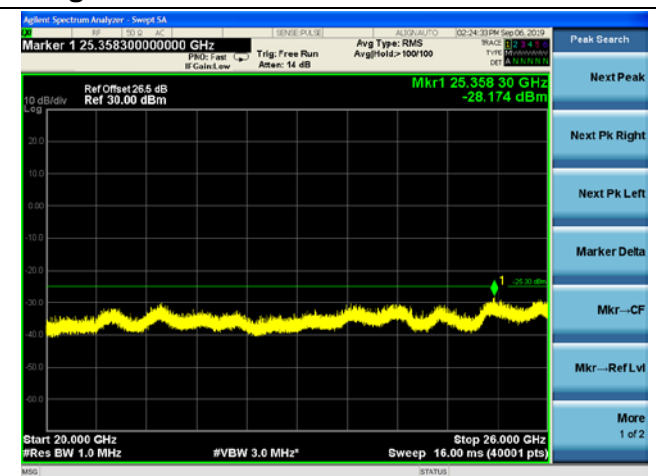

LTE Band 7 CSE

10MHz/QPSK /High CH

10MHz/16QAM/High CH

10MHz/64QAM/High CH

LTE Band 7 CSE

15MHz/QPSK /Low CH

15MHz/16QAM/Low CH

15MHz/64QAM/Low CH

LTE Band 7 CSE

15MHz/QPSK /Mid CH

15MHz/16QAM/Mid CH

15MHz/64QAM/Mid CH

LTE Band 7 CSE

15MHz/QPSK /High CH

15MHz/16QAM/High CH

15MHz/64QAM/High CH

LTE Band 7 CSE
20MHz/QPSK /Low CH

20MHz/16QAM/Low CH

20MHz/64QAM/Low CH

LTE Band 7 CSE

20MHz/QPSK /Mid CH

20MHz/16QAM/Mid CH

20MHz/64QAM/Mid CH

LTE Band 7 CSE