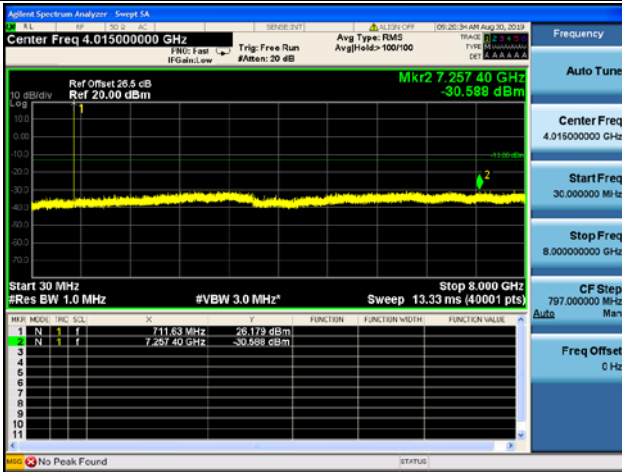

5MHz/64QAM/High CH