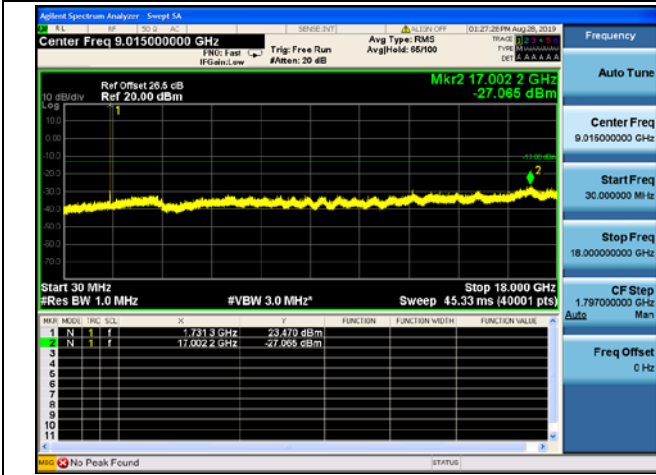

1.4MHz/64QAM/High CH

LTE Band 4 CSE

3MHz/QPSK/Low CH

3MHz/16QAM/Low CH

3MHz/64QAM/Low CH

3MHz/QPSK/Mid CH

3MHz/16QAM/Mid CH

3MHz/64QAM/Mid CH