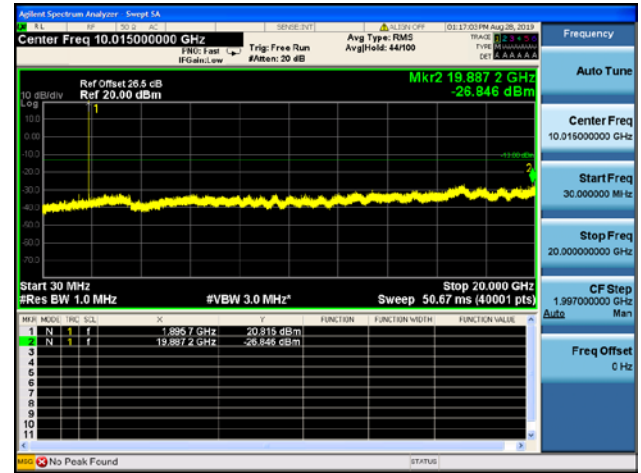

15MHz/16QAM/Mid CH

15MHz/64QAM/Mid CH

15MHz/QPSK/High CH

15MHz/16QAM/High CH

15MHz/64QAM/High CH

LTE Band 2 CSE

20MHz/QPSK/Low CH

20MHz/16QAM/Low CH

20MHz/64QAM/Low CH

20MHz/QPSK/Mid CH

20MHz/16QAM/Mid CH

20MHz/16QAM/Mid CH

20MHz/QPSK/High CH

20MHz/16QAM/High CH

20MHz/64QAM/High CH

LTE Band 4 CSE