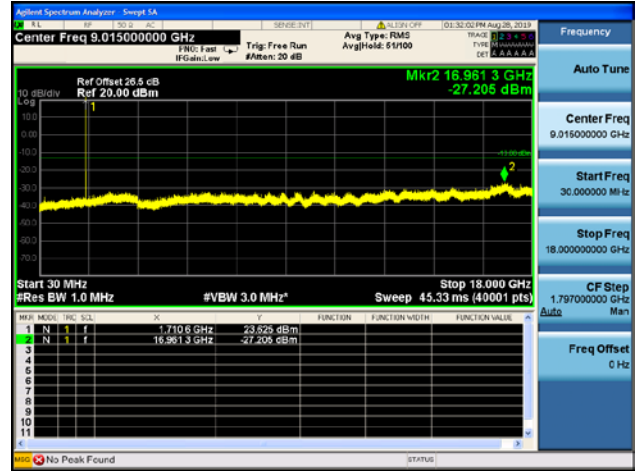

3MHz/QPSK/High CH

3MHz/16QAM/High CH

3MHz/64QAM/High CH

LTE Band 4 CSE

5MHz/QPSK/Low CH

5MHz/16QAM/Low CH

5MHz/64QAM/Low CH

5MHz/QPSK/Mid CH

5MHz/16QAM/Mid CH

5MHz/64QAM/Mid CH

5MHz/QPSK/High CH

5MHz/16QAM/High CH

5MHz/64QAM/High CH

LTE Band 4 CSE

10MHz/QPSK/Low CH

10MHz/16QAM/Low CH