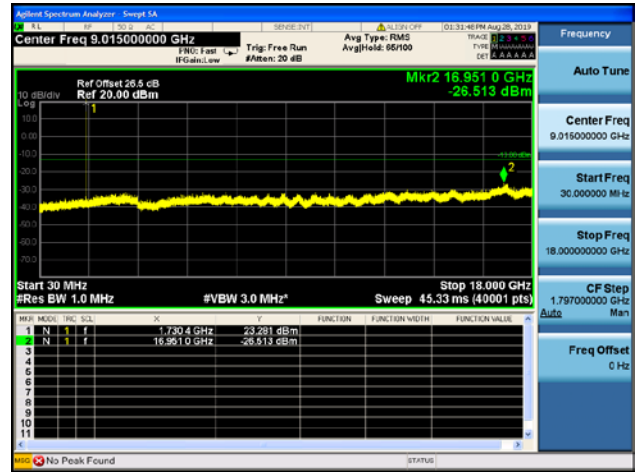

3MHz/QPSK/High CH

3MHz/16QAM/High CH

3MHz/64QAM/High CH

LTE Band 4 CSE

5MHz/QPSK/Low CH

5MHz/16QAM/Low CH

5MHz/64QAM/Low CH

5MHz/QPSK/Mid CH