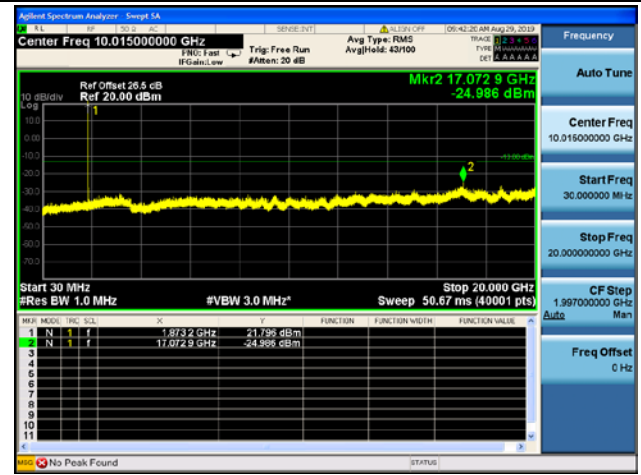

10MHz/QPSK/High CH

10MHz/16QAM/High CH

10MHz/64QAM/High CH

LTE Band 2 CSE

15MHz/QPSK/Low CH

15MHz/16QAM/Low CH

15MHz/64QAM/Low CH

15MHz/QPSK/Mid CH

15MHz/16QAM/Mid CH

15MHz/64QAM/Mid CH

15MHz/QPSK/High CH

15MHz/16QAM/High CH

15MHz/64QAM/High CH

LTE Band 2 CSE

20MHz/QPSK/Low CH

20MHz/16QAM/Low CH