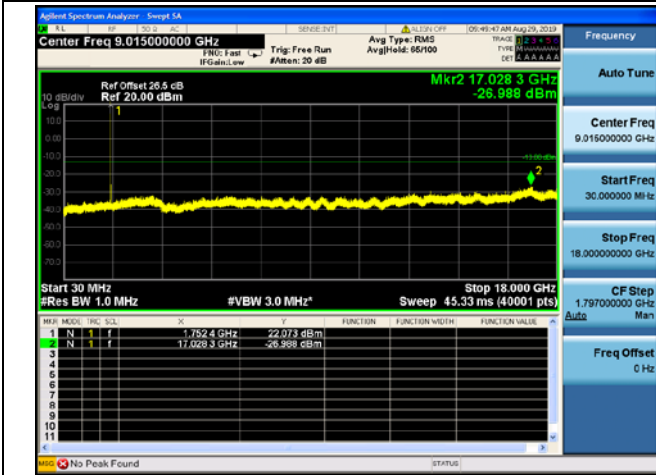

3MHz/64QAM/High CH