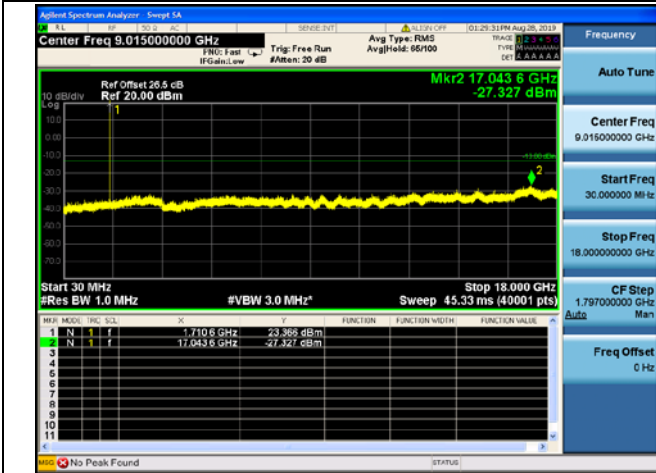

LTE Band 4 CSE

1.4MHz/QPSK/Low CH