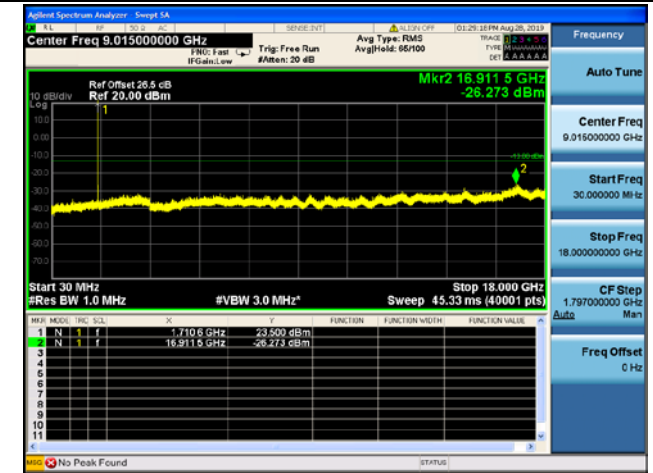

1.4MHz/16QAM/Low CH