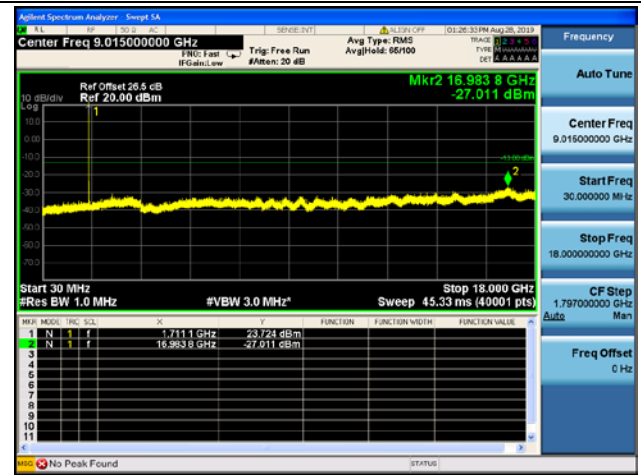

15MHz/16QAM/Low CH