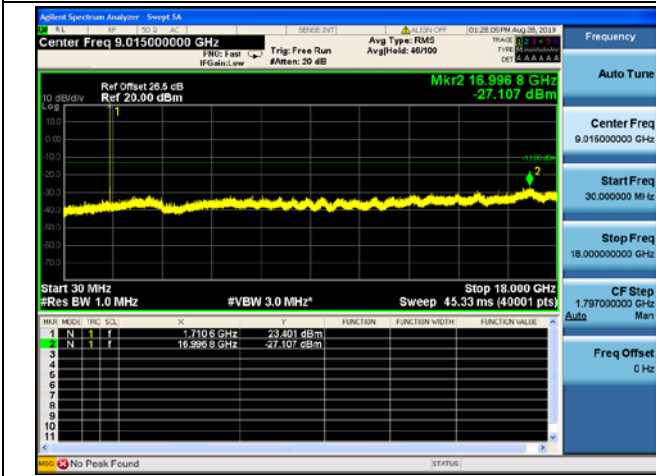

1.4MHz/QPSK/Low CH

1.4MHz/16QAM/Low CH

1.4MHz/64QAM/Mid CH

1.4MHz/QPSK/Mid CH

1.4MHz/16QAM/Mid CH

1.4MHz/64QAM/Mid CH

1.4MHz/QPSK/High CH

1.4MHz/16QAM/High CH

1.4MHz/64QAM/High CH

LTE Band 4 CSE

3MHz/QPSK/Low CH

3MHz/16QAM/Low CH

3MHz/64QAM/Low CH

3MHz/QPSK/Mid CH

3MHz/16QAM/Mid CH

3MHz/64QAM/Mid CH