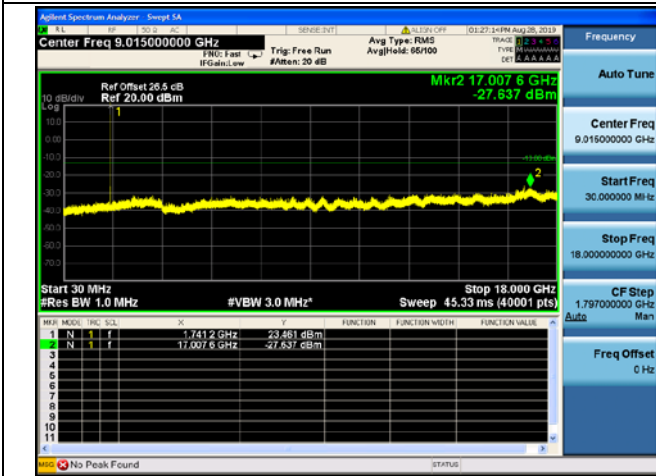

3MHz/QPSK/High CH