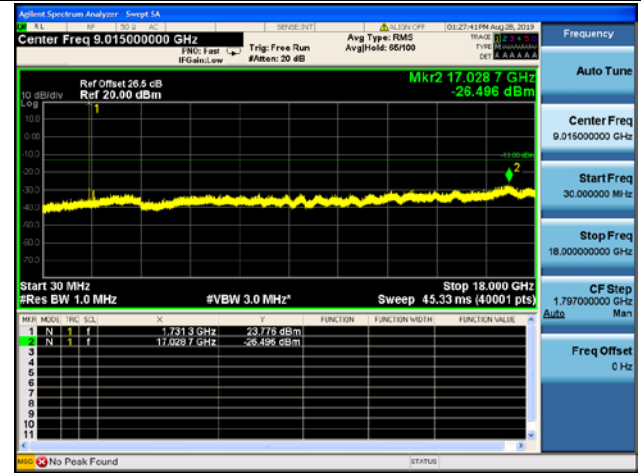

1.4MHz/64QAM/High CH

LTE Band 4 CSE

3MHz/QPSK/Low CH

3MHz/16QAM/Low CH

3MHz/64QAM/Low CH

3MHz/QPSK/Mid CH

3MHz/16QAM/Mid CH

3MHz/64QAM/Mid CH

3MHz/QPSK/High CH

3MHz/16QAM/High CH

3MHz/64QAM/High CH

LTE Band 4 CSE

5MHz/QPSK/Low CH

5MHz/16QAM/Low CH

5MHz/64QAM/Low CH

5MHz/QPSK/Mid CH