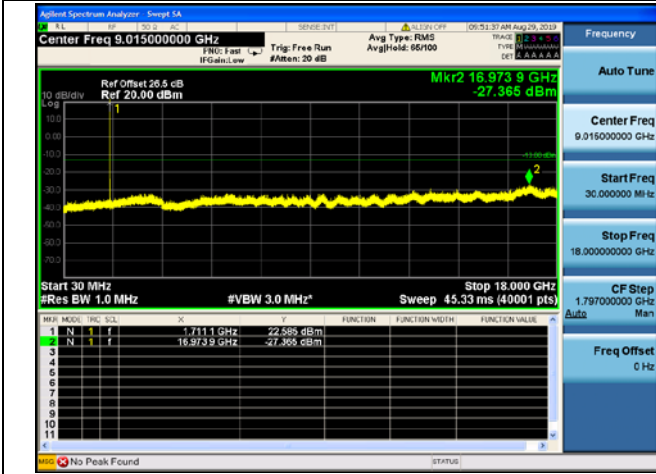

15MHz/64QAM/Low CH