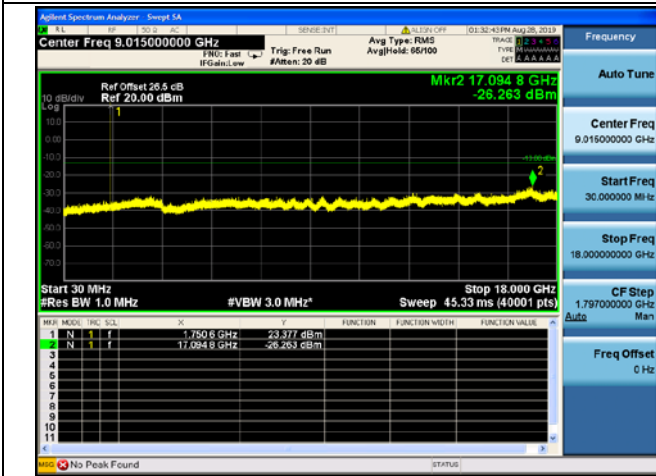

5MHz/16QAM/Mid CH

5MHz/64QAM/Mid CH

5MHz/QPSK/High CH

5MHz/16QAM/High CH

5MHz/64QAM/High CH

LTE Band 4 CSE

10MHz/QPSK/Low CH

10MHz/16QAM/Low CH