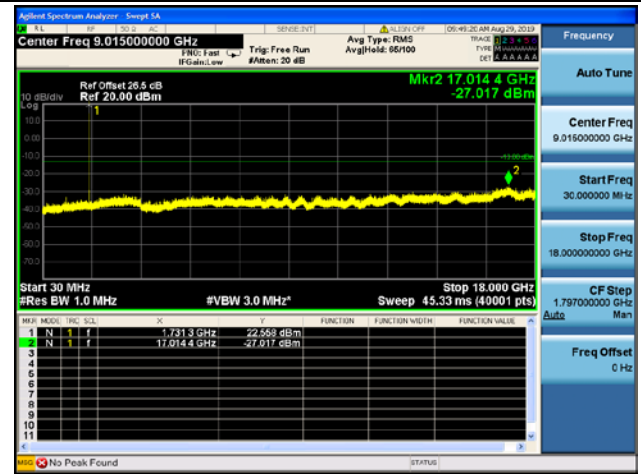

1.4MHz/64QAM/High CH

LTE Band 4 CSE

3MHz/QPSK/Low CH

3MHz/16QAM/Low CH

3MHz/64QAM/Low CH

3MHz/QPSK/Mid CH

3MHz/16QAM/Mid CH

3MHz/64QAM/Mid CH