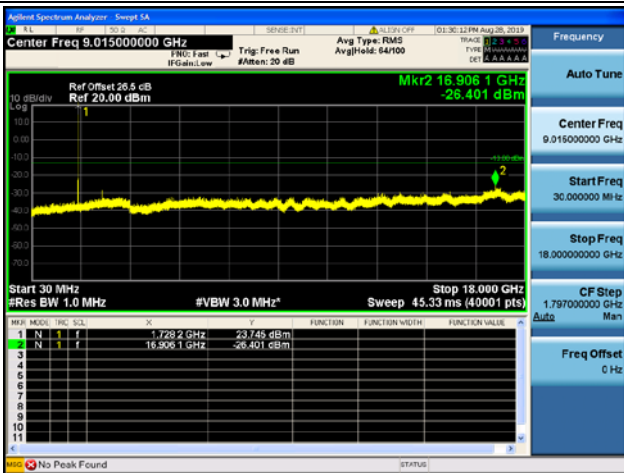

10MHz/16QAM/Mid CH