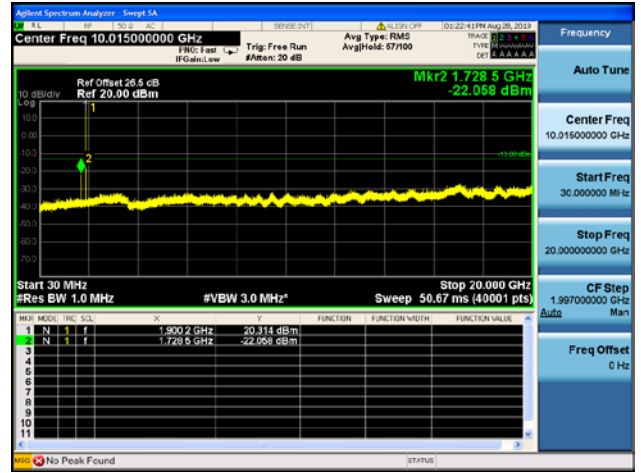

10MHz/QPSK/High CH

10MHz/16QAM/High CH

10MHz/64QAM/High CH

LTE Band 2 CSE

15MHz/QPSK/Low CH

15MHz/16QAM/Low CH

15MHz/64QAM/Low CH

15MHz/QPSK/Mid CH

15MHz/16QAM/Mid CH

15MHz/64QAM/Mid CH

15MHz/QPSK/High CH

15MHz/16QAM/High CH

15MHz/64QAM/High CH

LTE Band 2 CSE

20MHz/QPSK/Low CH

20MHz/16QAM/Low CH

20MHz/64QAM/Low CH

20MHz/QPSK/Mid CH

20MHz/16QAM/Mid CH

20MHz/16QAM/Mid CH

20MHz/QPSK/High CH

20MHz/16QAM/High CH

20MHz/64QAM/High CH

LTE Band 4 CSE