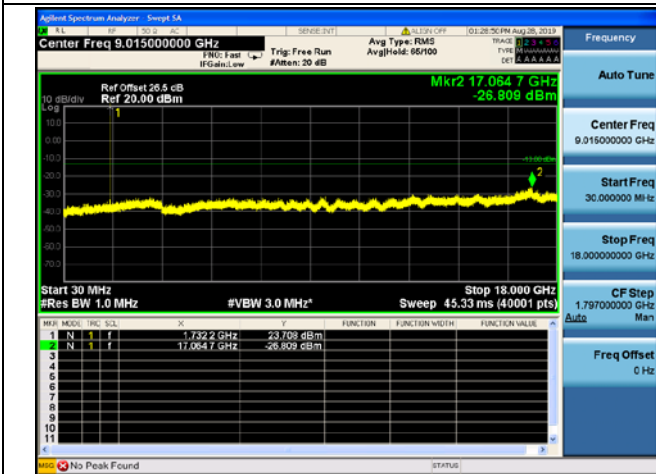

1.4MHz/QPSK/Low CH

1.4MHz/16QAM/Low CH

1.4MHz/64QAM/Mid CH

1.4MHz/QPSK/Mid CH

1.4MHz/16QAM/Mid CH

1.4MHz/64QAM/Mid CH

1.4MHz/QPSK/High CH

1.4MHz/16QAM/High CH

1.4MHz/64QAM/High CH

LTE Band 4 CSE

3MHz/QPSK/Low CH

3MHz/16QAM/Low CH

3MHz/64QAM/Low CH

3MHz/QPSK/Mid CH

3MHz/16QAM/Mid CH

3MHz/64QAM/Mid CH