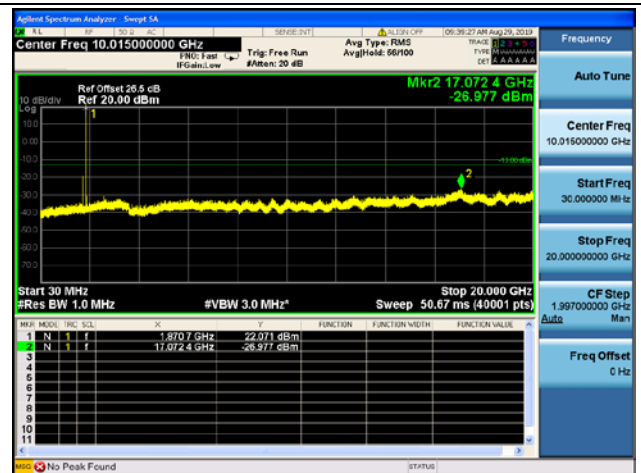

20MHz/64QAM/Low CH

20MHz/QPSK/Mid CH

20MHz/16QAM/Mid CH

20MHz/16QAM/Mid CH

20MHz/QPSK/High CH

20MHz/16QAM/High CH

20MHz/64QAM/High CH

LTE Band 4 CSE

1.4MHz/QPSK/Low CH

1.4MHz/16QAM/Low CH

1.4MHz/64QAM/Mid CH

1.4MHz/QPSK/Mid CH

1.4MHz/16QAM/Mid CH

1.4MHz/64QAM/Mid CH

1.4MHz/QPSK/High CH

1.4MHz/16QAM/High CH