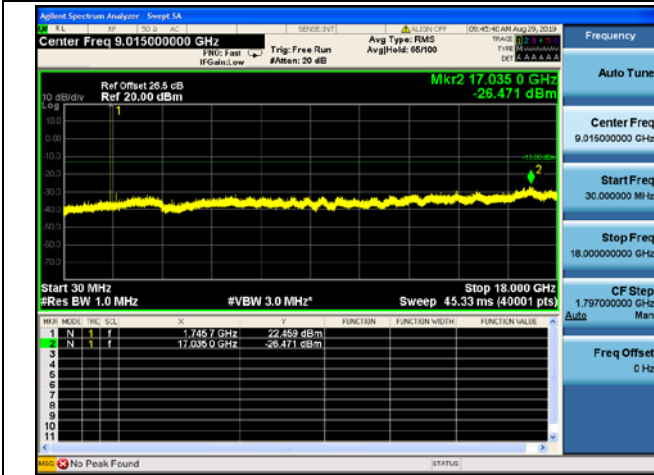

10MHz/64QAM/Low CH

10MHz/QPSK/Mid CH

10MHz/16QAM/Mid CH

10MHz/64QAM/Mid CH

10MHz/QPSK/High CH

10MHz/16QAM/High CH

10MHz/64QAM/High CH

LTE Band 4 CSE