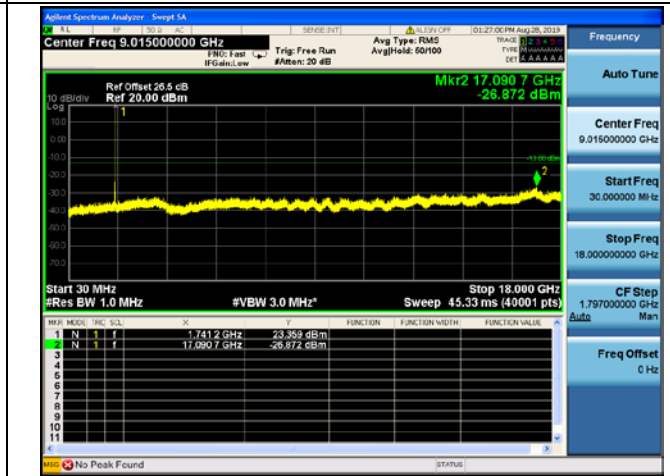

3MHz/16QAM/High CH