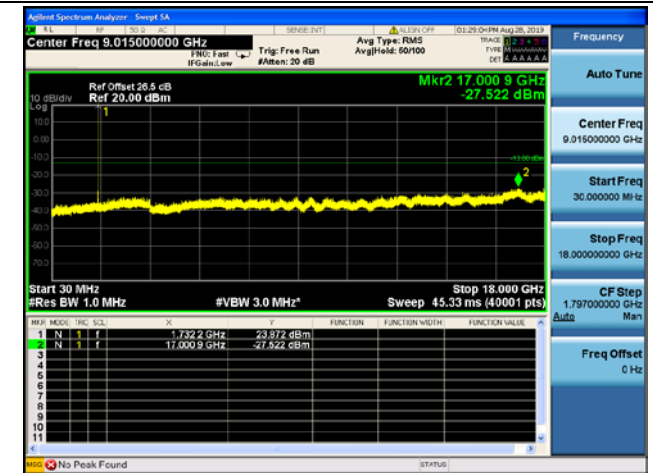

1.4MHz/QPSK/Low CH

1.4MHz/16QAM/Low CH

1.4MHz/64QAM/Mid CH

1.4MHz/QPSK/Mid CH

1.4MHz/16QAM/Mid CH

1.4MHz/64QAM/Mid CH

1.4MHz/QPSK/High CH

1.4MHz/16QAM/High CH

1.4MHz/64QAM/High CH

LTE Band 4 CSE

3MHz/QPSK/Low CH

3MHz/16QAM/Low CH

3MHz/64QAM/Low CH

3MHz/QPSK/Mid CH

3MHz/16QAM/Mid CH

3MHz/64QAM/Mid CH