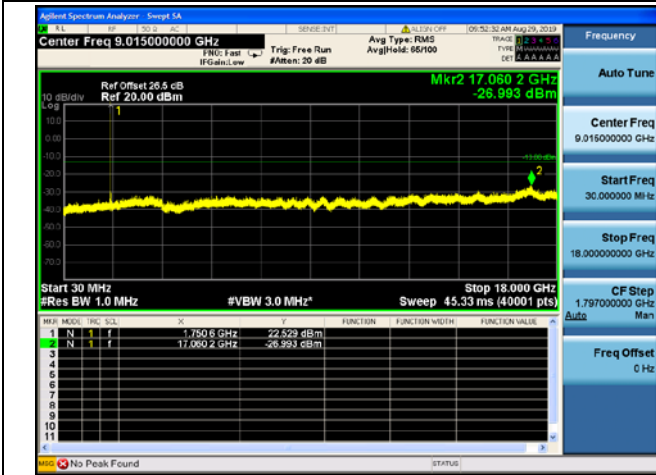

5MHz/16QAM/Mid CH

5MHz/64QAM/Mid CH

5MHz/QPSK/High CH

5MHz/16QAM/High CH

5MHz/64QAM/High CH

LTE Band 4 CSE

10MHz/QPSK/Low CH

10MHz/16QAM/Low CH