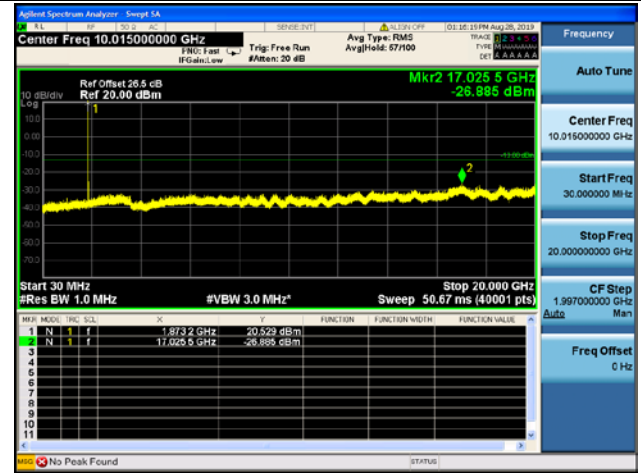

10MHz/QPSK/High CH

10MHz/16QAM/High CH

10MHz/64QAM/High CH

LTE Band 2 CSE

15MHz/QPSK/Low CH

15MHz/16QAM/Low CH

15MHz/64QAM/Low CH

15MHz/QPSK/Mid CH

15MHz/16QAM/Mid CH

15MHz/64QAM/Mid CH

15MHz/QPSK/High CH

15MHz/16QAM/High CH

15MHz/64QAM/High CH

LTE Band 2 CSE

20MHz/QPSK/Low CH

20MHz/16QAM/Low CH