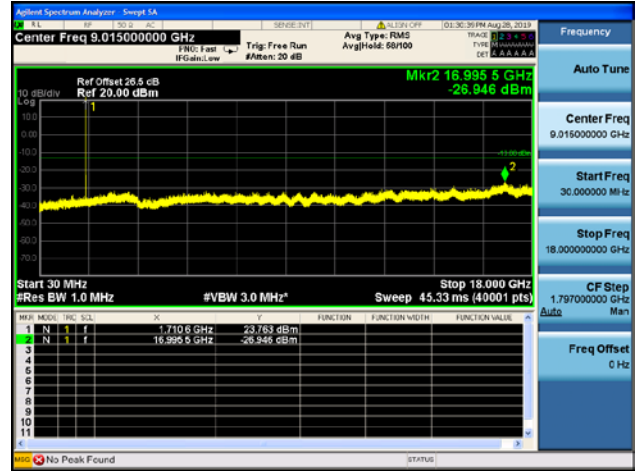

5MHz/16QAM/Mid CH

5MHz/64QAM/Mid CH

5MHz/QPSK/High CH

5MHz/16QAM/High CH

5MHz/64QAM/High CH

LTE Band 4 CSE

10MHz/QPSK/Low CH

10MHz/16QAM/Low CH

10MHz/64QAM/Low CH

10MHz/QPSK/Mid CH

10MHz/16QAM/Mid CH

10MHz/64QAM/Mid CH

10MHz/QPSK/High CH

10MHz/16QAM/High CH

10MHz/64QAM/High CH

LTE Band 4 CSE