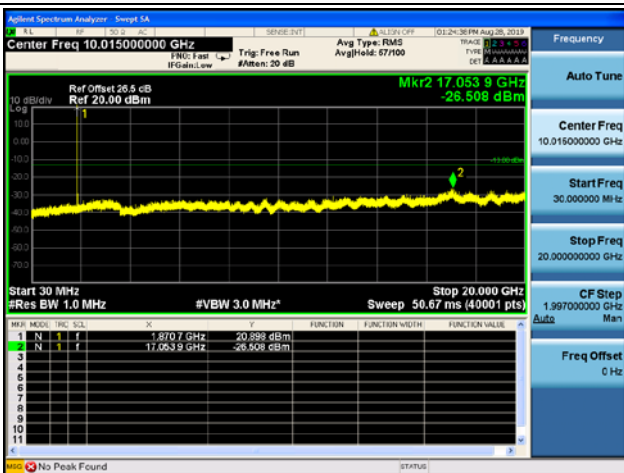

15MHz/16QAM/Mid CH

15MHz/64QAM/Mid CH

15MHz/QPSK/High CH

15MHz/16QAM/High CH

15MHz/64QAM/High CH

LTE Band 2 CSE

20MHz/QPSK/Low CH

20MHz/16QAM/Low CH

20MHz/64QAM/Low CH

20MHz/QPSK/Mid CH

20MHz/16QAM/Mid CH

20MHz/16QAM/Mid CH

20MHz/QPSK/High CH

20MHz/16QAM/High CH

20MHz/64QAM/High CH

LTE Band 4 CSE