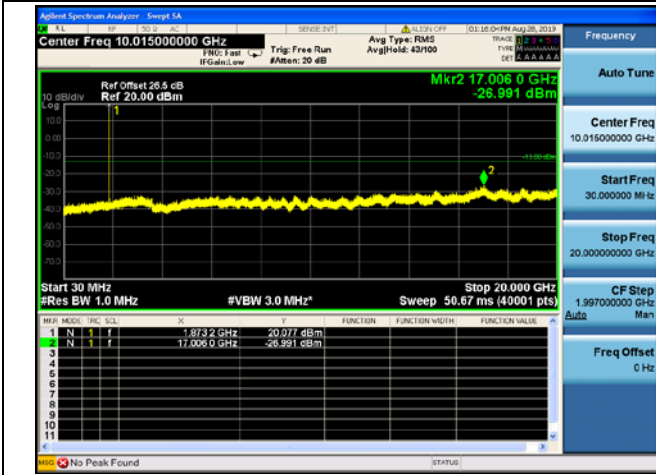

10MHz/QPSK/High CH

10MHz/16QAM/High CH

10MHz/64QAM/High CH

LTE Band 2 CSE

15MHz/QPSK/Low CH

15MHz/16QAM/Low CH

15MHz/64QAM/Low CH

15MHz/QPSK/Mid CH

15MHz/16QAM/Mid CH

15MHz/64QAM/Mid CH

15MHz/QPSK/High CH

15MHz/16QAM/High CH

15MHz/64QAM/High CH

LTE Band 2 CSE

20MHz/QPSK/Low CH

20MHz/16QAM/Low CH