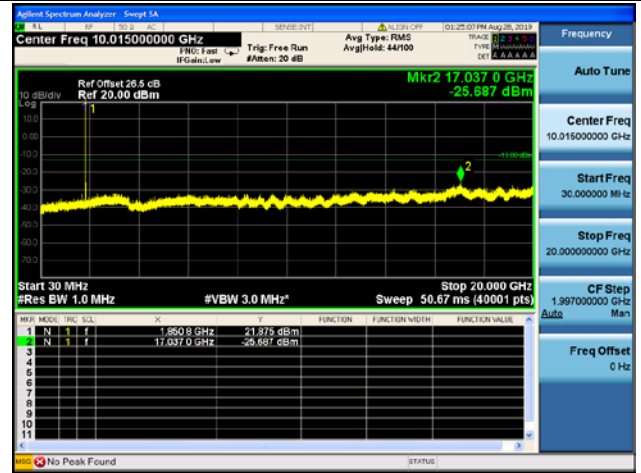

15MHz/16QAM/Mid CH

15MHz/64QAM/Mid CH

15MHz/QPSK/High CH

15MHz/16QAM/High CH

15MHz/64QAM/High CH

LTE Band 2 CSE

20MHz/QPSK/Low CH

20MHz/16QAM/Low CH

20MHz/64QAM/Low CH

20MHz/QPSK/Mid CH

20MHz/16QAM/Mid CH

20MHz/16QAM/Mid CH

20MHz/QPSK/High CH

20MHz/16QAM/High CH

20MHz/64QAM/High CH

LTE Band 4 CSE