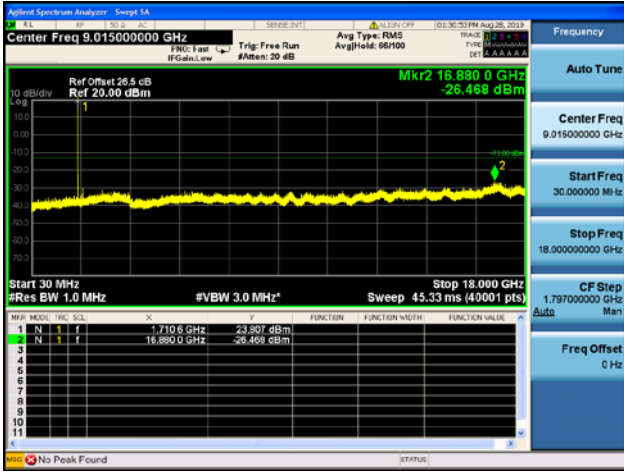

5MHz/16QAM/Mid CH

5MHz/64QAM/Mid CH

5MHz/QPSK/High CH

5MHz/16QAM/High CH

5MHz/64QAM/High CH

LTE Band 4 CSE

10MHz/QPSK/Low CH

10MHz/16QAM/Low CH

10MHz/64QAM/Low CH

10MHz/QPSK/Mid CH

10MHz/16QAM/Mid CH

10MHz/64QAM/Mid CH

10MHz/QPSK/High CH

10MHz/16QAM/High CH

10MHz/64QAM/High CH

LTE Band 4 CSE