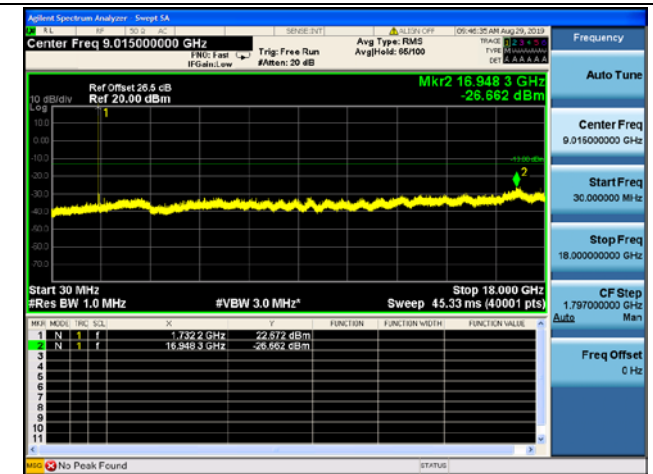

1.4MHz/QPSK/Low CH

1.4MHz/16QAM/Low CH

1.4MHz/64QAM/Mid CH

1.4MHz/QPSK/Mid CH

1.4MHz/16QAM/Mid CH

1.4MHz/64QAM/Mid CH

1.4MHz/QPSK/High CH

1.4MHz/16QAM/High CH

1.4MHz/64QAM/High CH

LTE Band 4 CSE

3MHz/QPSK/Low CH

3MHz/16QAM/Low CH

3MHz/64QAM/Low CH

3MHz/QPSK/Mid CH

3MHz/16QAM/Mid CH

3MHz/64QAM/Mid CH