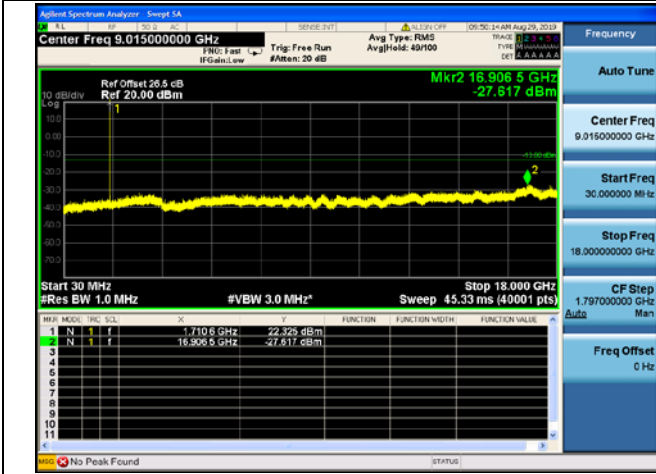

1.4MHz/64QAM/High CH

LTE Band 4 CSE

3MHz/QPSK/Low CH

3MHz/16QAM/Low CH

3MHz/64QAM/Low CH

3MHz/QPSK/Mid CH

3MHz/16QAM/Mid CH

3MHz/64QAM/Mid CH

3MHz/QPSK/High CH

3MHz/16QAM/High CH

3MHz/64QAM/High CH

LTE Band 4 CSE

5MHz/QPSK/Low CH

5MHz/16QAM/Low CH

5MHz/64QAM/Low CH

5MHz/QPSK/Mid CH