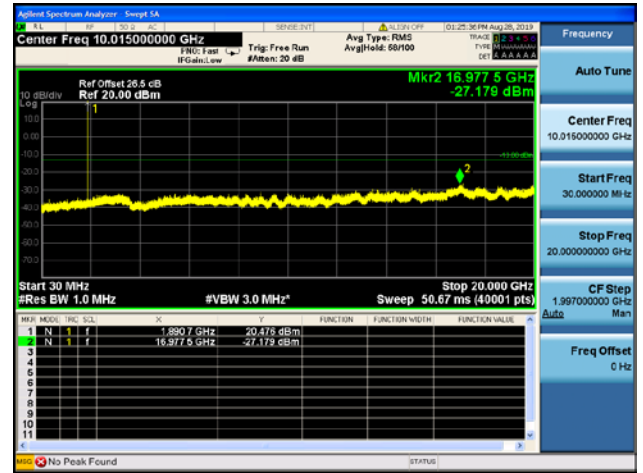

20MHz/64QAM/Low CH

20MHz/QPSK/Mid CH

20MHz/16QAM/Mid CH

20MHz/16QAM/Mid CH

20MHz/QPSK/High CH

20MHz/16QAM/High CH

20MHz/64QAM/High CH

LTE Band 4 CSE