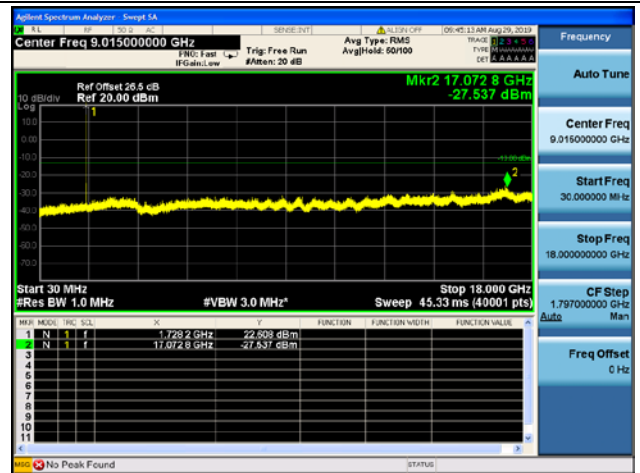

10MHz/64QAM/Low CH

10MHz/QPSK/Mid CH

10MHz/16QAM/Mid CH

10MHz/64QAM/Mid CH

10MHz/QPSK/High CH

10MHz/16QAM/High CH

10MHz/64QAM/High CH

LTE Band 4 CSE