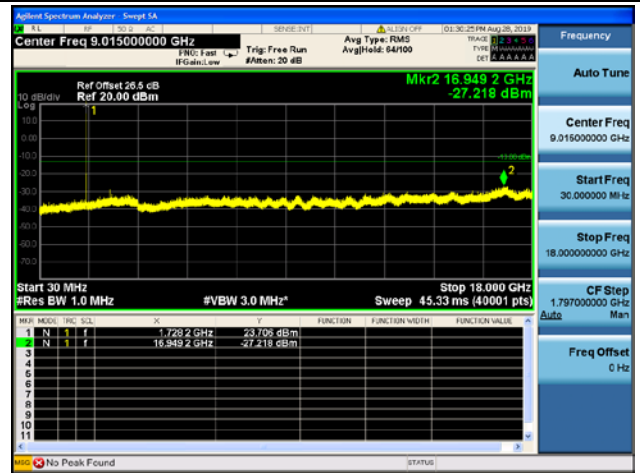

10MHz/QPSK/Mid CH