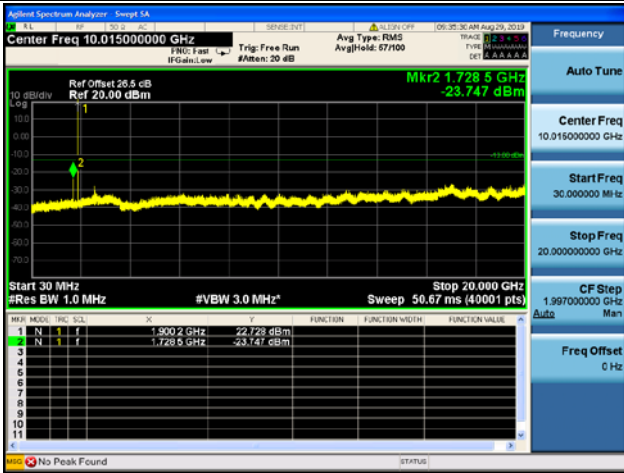

10MHz/QPSK/High CH

10MHz/16QAM/High CH

10MHz/64QAM/High CH

LTE Band 2 CSE

15MHz/QPSK/Low CH

15MHz/16QAM/Low CH

15MHz/64QAM/Low CH

15MHz/QPSK/Mid CH

15MHz/16QAM/Mid CH

15MHz/64QAM/Mid CH

15MHz/QPSK/High CH

15MHz/16QAM/High CH

15MHz/64QAM/High CH

LTE Band 2 CSE

20MHz/QPSK/Low CH

20MHz/16QAM/Low CH

20MHz/64QAM/Low CH

20MHz/QPSK/Mid CH

20MHz/16QAM/Mid CH

20MHz/16QAM/Mid CH

20MHz/QPSK/High CH

20MHz/16QAM/High CH

20MHz/64QAM/High CH

LTE Band 4 CSE