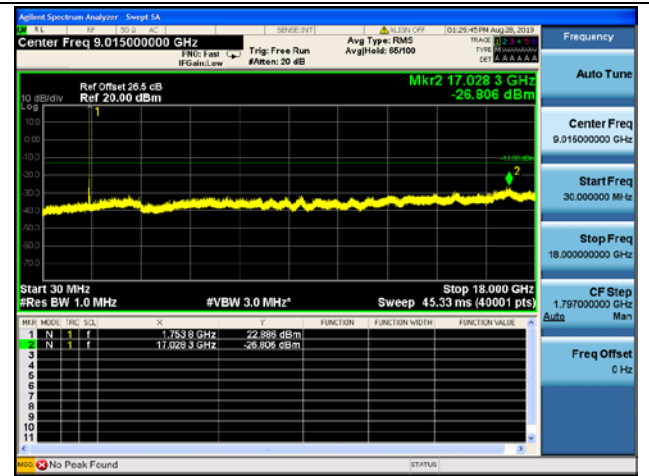

1.4MHz/QPSK/Low CH

1.4MHz/16QAM/Low CH

1.4MHz/64QAM/Mid CH

1.4MHz/QPSK/Mid CH

1.4MHz/16QAM/Mid CH

1.4MHz/64QAM/Mid CH

1.4MHz/QPSK/High CH

1.4MHz/16QAM/High CH

1.4MHz/64QAM/High CH

LTE Band 4 CSE

3MHz/QPSK/Low CH

3MHz/16QAM/Low CH

3MHz/64QAM/Low CH

3MHz/QPSK/Mid CH

3MHz/16QAM/Mid CH

3MHz/64QAM/Mid CH