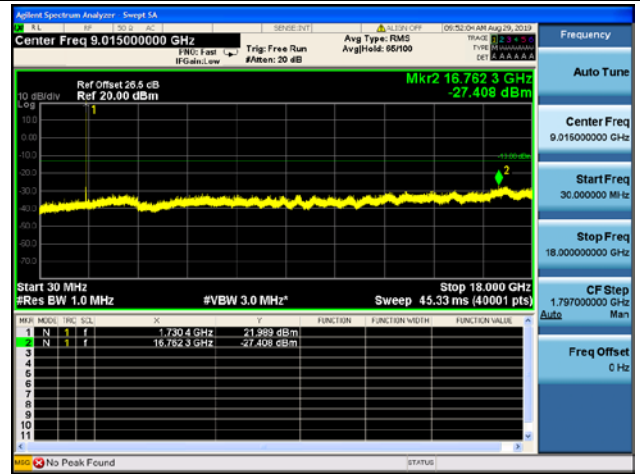

5MHz/64QAM/Mid CH