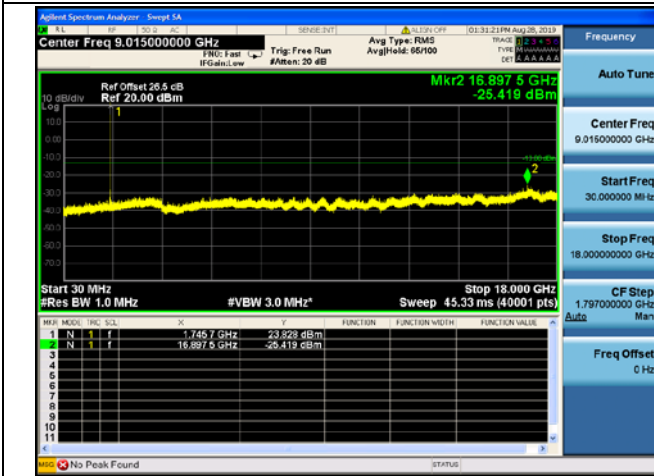

10MHz/64QAM/Low CH

10MHz/QPSK/Mid CH

10MHz/16QAM/Mid CH

10MHz/64QAM/Mid CH

10MHz/QPSK/High CH

10MHz/16QAM/High CH

10MHz/64QAM/High CH

LTE Band 4 CSE