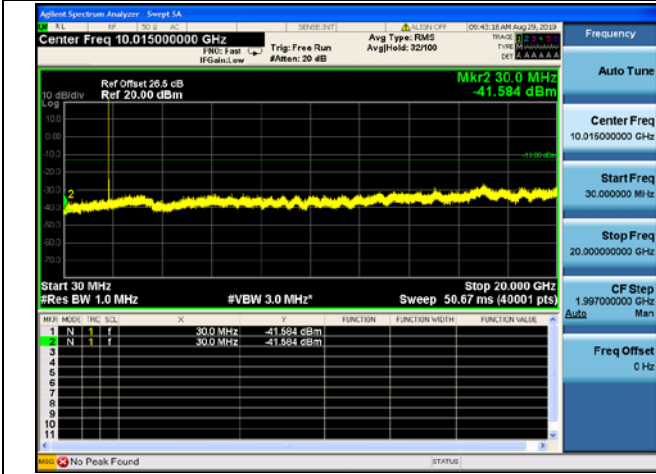

10MHz/QPSK/High CH

10MHz/16QAM/High CH

10MHz/64QAM/High CH

LTE Band 2 CSE

15MHz/QPSK/Low CH

15MHz/16QAM/Low CH

15MHz/64QAM/Low CH

15MHz/QPSK/Mid CH

15MHz/16QAM/Mid CH

15MHz/64QAM/Mid CH

15MHz/QPSK/High CH

15MHz/16QAM/High CH

15MHz/64QAM/High CH

LTE Band 2 CSE

20MHz/QPSK/Low CH

20MHz/16QAM/Low CH