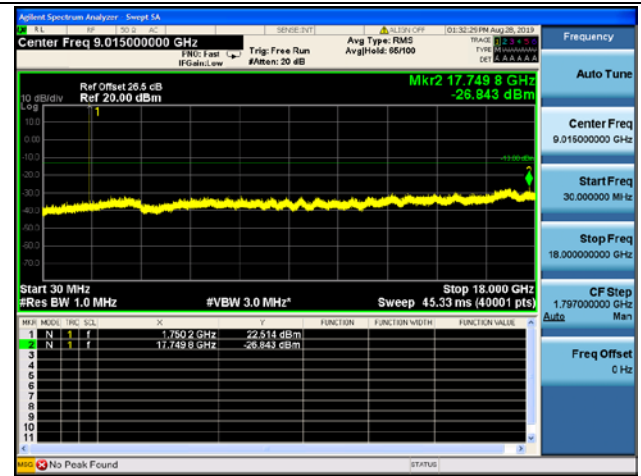

5MHz/16QAM/Mid CH

5MHz/64QAM/Mid CH

5MHz/QPSK/High CH

5MHz/16QAM/High CH

5MHz/64QAM/High CH

LTE Band 4 CSE

10MHz/QPSK/Low CH

10MHz/16QAM/Low CH