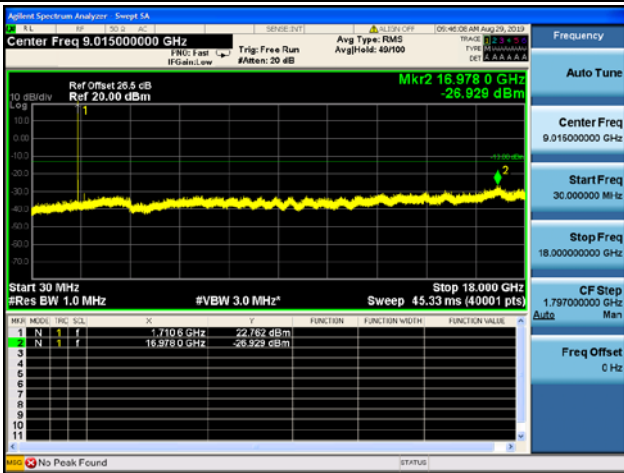

10MHz/64QAM/Low CH