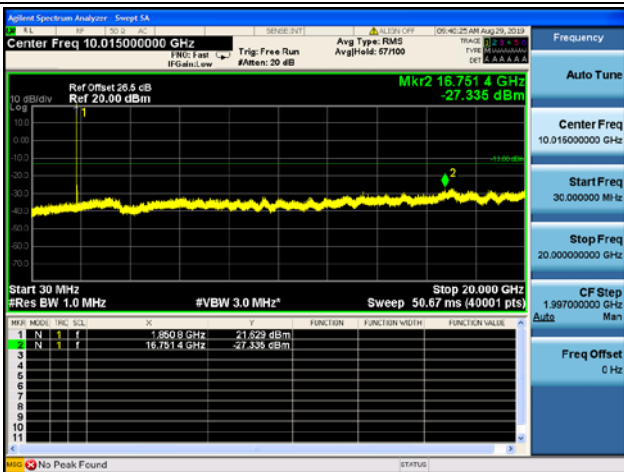

15MHz/16QAM/Mid CH

15MHz/64QAM/Mid CH

15MHz/QPSK/High CH

15MHz/16QAM/High CH

15MHz/64QAM/High CH

LTE Band 2 CSE

20MHz/QPSK/Low CH

20MHz/16QAM/Low CH

20MHz/64QAM/Low CH

20MHz/QPSK/Mid CH

20MHz/16QAM/Mid CH

20MHz/16QAM/Mid CH

20MHz/QPSK/High CH

20MHz/16QAM/High CH

20MHz/64QAM/High CH

LTE Band 4 CSE