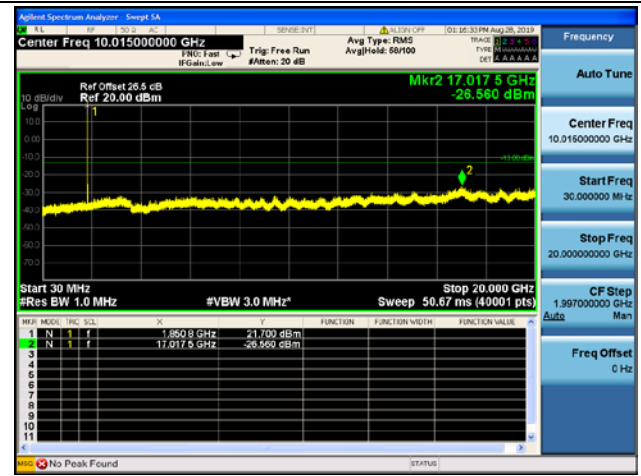

10MHz/QPSK/High CH

10MHz/16QAM/High CH

10MHz/64QAM/High CH

LTE Band 2 CSE

15MHz/QPSK/Low CH

15MHz/16QAM/Low CH

15MHz/64QAM/Low CH

15MHz/QPSK/Mid CH

15MHz/16QAM/Mid CH

15MHz/64QAM/Mid CH

15MHz/QPSK/High CH

15MHz/16QAM/High CH

15MHz/64QAM/High CH

LTE Band 2 CSE

20MHz/QPSK/Low CH

20MHz/16QAM/Low CH