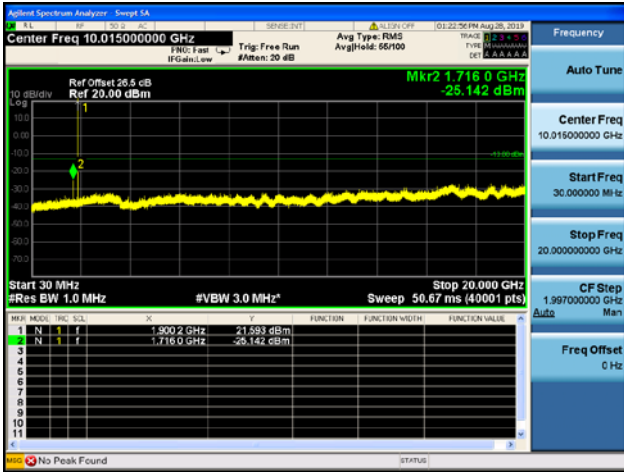

10MHz/QPSK/High CH

10MHz/16QAM/High CH

10MHz/64QAM/High CH

LTE Band 2 CSE

15MHz/QPSK/Low CH

15MHz/16QAM/Low CH

15MHz/64QAM/Low CH

15MHz/QPSK/Mid CH

15MHz/16QAM/Mid CH

15MHz/64QAM/Mid CH

15MHz/QPSK/High CH

15MHz/16QAM/High CH

15MHz/64QAM/High CH

LTE Band 2 CSE

20MHz/QPSK/Low CH

20MHz/16QAM/Low CH

20MHz/64QAM/Low CH

20MHz/QPSK/Mid CH

20MHz/16QAM/Mid CH

20MHz/16QAM/Mid CH

20MHz/QPSK/High CH

20MHz/16QAM/High CH

20MHz/64QAM/High CH

LTE Band 4 CSE