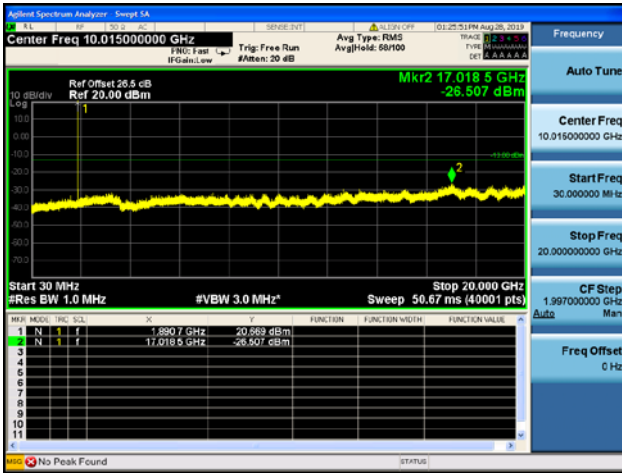

20MHz/64QAM/Low CH

20MHz/QPSK/Mid CH

20MHz/16QAM/Mid CH

20MHz/16QAM/Mid CH

20MHz/QPSK/High CH

20MHz/16QAM/High CH

20MHz/64QAM/High CH

LTE Band 4 CSE

1.4MHz/QPSK/Low CH

1.4MHz/16QAM/Low CH

1.4MHz/64QAM/Mid CH

1.4MHz/QPSK/Mid CH

1.4MHz/16QAM/Mid CH

1.4MHz/64QAM/Mid CH

1.4MHz/QPSK/High CH

1.4MHz/16QAM/High CH