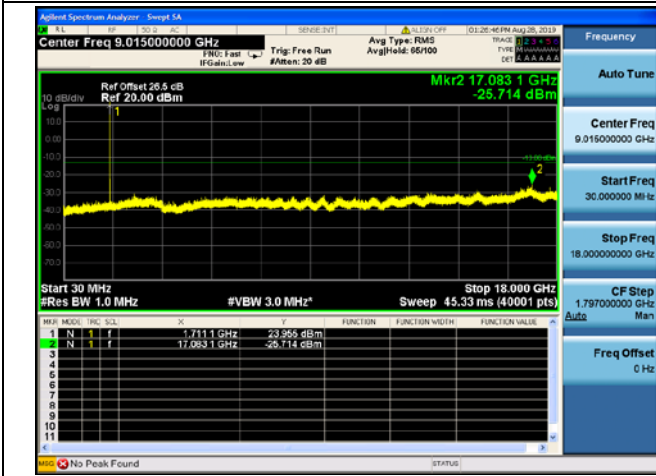

LTE Band 4 CSE

15MHz/QPSK/Low CH