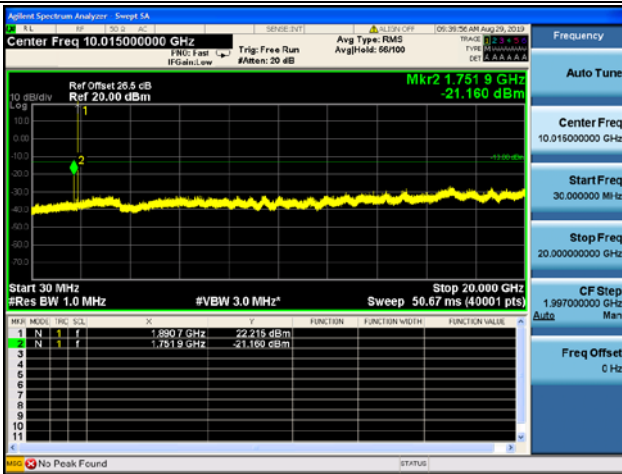

20MHz/64QAM/Low CH

20MHz/QPSK/Mid CH

20MHz/16QAM/Mid CH

20MHz/16QAM/Mid CH

20MHz/QPSK/High CH

20MHz/16QAM/High CH

20MHz/64QAM/High CH

LTE Band 4 CSE