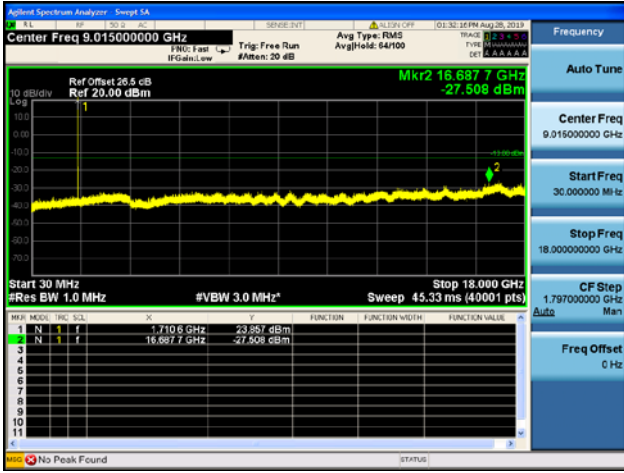

3MHz/QPSK/High CH

3MHz/16QAM/High CH

3MHz/64QAM/High CH

LTE Band 4 CSE

5MHz/QPSK/Low CH

5MHz/16QAM/Low CH

5MHz/64QAM/Low CH

5MHz/QPSK/Mid CH

5MHz/16QAM/Mid CH

5MHz/64QAM/Mid CH

5MHz/QPSK/High CH

5MHz/16QAM/High CH

5MHz/64QAM/High CH

LTE Band 4 CSE

10MHz/QPSK/Low CH

10MHz/16QAM/Low CH