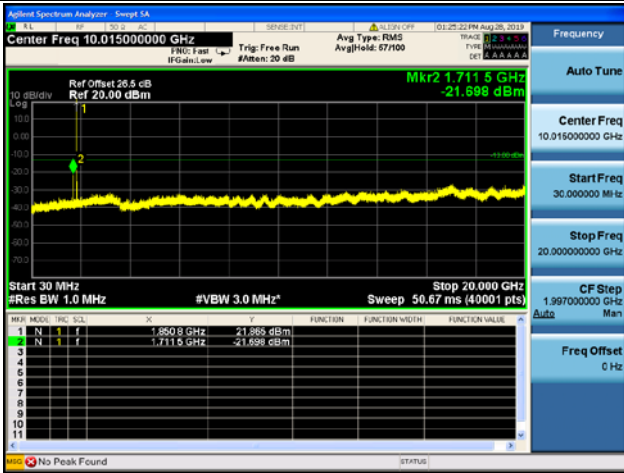

15MHz/16QAM/Mid CH

15MHz/64QAM/Mid CH

15MHz/QPSK/High CH

15MHz/16QAM/High CH

15MHz/64QAM/High CH

LTE Band 2 CSE

20MHz/QPSK/Low CH

20MHz/16QAM/Low CH

20MHz/64QAM/Low CH

20MHz/QPSK/Mid CH

20MHz/16QAM/Mid CH

20MHz/16QAM/Mid CH

20MHz/QPSK/High CH

20MHz/16QAM/High CH

20MHz/64QAM/High CH

LTE Band 4 CSE