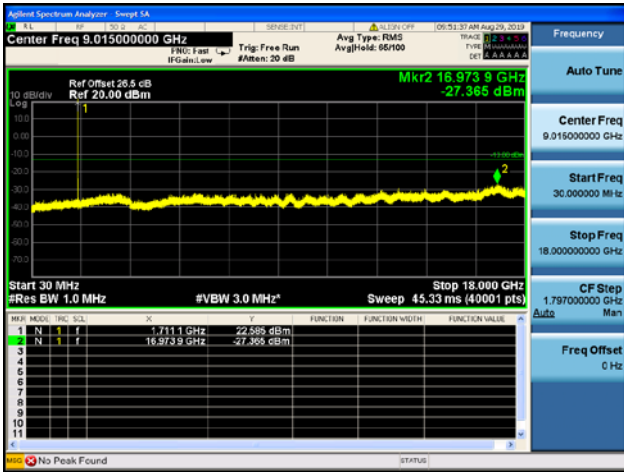

3MHz/QPSK/High CH

3MHz/16QAM/High CH

3MHz/64QAM/High CH

LTE Band 4 CSE

5MHz/QPSK/Low CH

5MHz/16QAM/Low CH

5MHz/64QAM/Low CH

5MHz/QPSK/Mid CH