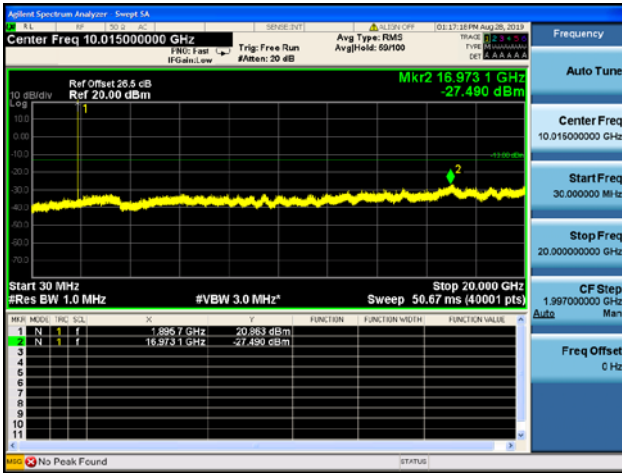

15MHz/16QAM/Mid CH

15MHz/64QAM/Mid CH

15MHz/QPSK/High CH

15MHz/16QAM/High CH

15MHz/64QAM/High CH

LTE Band 2 CSE

20MHz/QPSK/Low CH

20MHz/16QAM/Low CH

20MHz/64QAM/Low CH

20MHz/QPSK/Mid CH

20MHz/16QAM/Mid CH

20MHz/16QAM/Mid CH

20MHz/QPSK/High CH

20MHz/16QAM/High CH

20MHz/64QAM/High CH

LTE Band 4 CSE