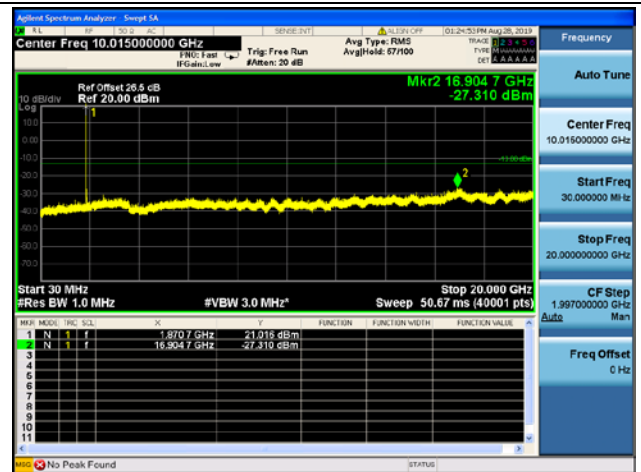

15MHz/16QAM/Mid CH

15MHz/64QAM/Mid CH

15MHz/QPSK/High CH

15MHz/16QAM/High CH

15MHz/64QAM/High CH

LTE Band 2 CSE

20MHz/QPSK/Low CH

20MHz/16QAM/Low CH

20MHz/64QAM/Low CH

20MHz/QPSK/Mid CH

20MHz/16QAM/Mid CH

20MHz/16QAM/Mid CH

20MHz/QPSK/High CH

20MHz/16QAM/High CH

20MHz/64QAM/High CH

LTE Band 4 CSE