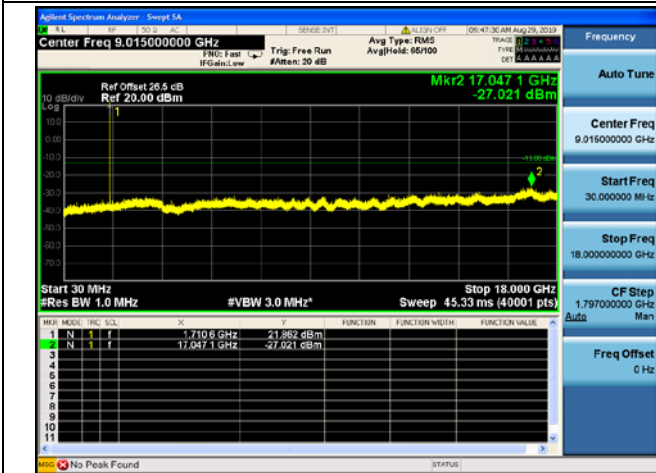

1.4MHz/64QAM/Mid CH