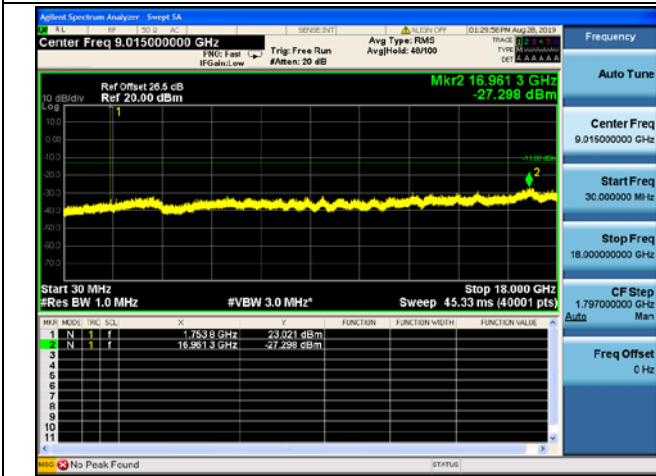

1.4MHz/QPSK/Low CH

1.4MHz/16QAM/Low CH

1.4MHz/64QAM/Mid CH

1.4MHz/QPSK/Mid CH

1.4MHz/16QAM/Mid CH

1.4MHz/64QAM/Mid CH

1.4MHz/QPSK/High CH

1.4MHz/16QAM/High CH

1.4MHz/64QAM/High CH

LTE Band 4 CSE

3MHz/QPSK/Low CH

3MHz/16QAM/Low CH

3MHz/64QAM/Low CH

3MHz/QPSK/Mid CH

3MHz/16QAM/Mid CH

3MHz/64QAM/Mid CH