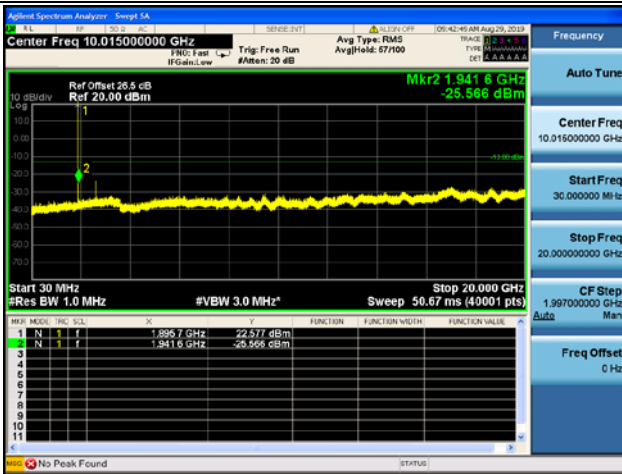

15MHz/16QAM/Mid CH

15MHz/64QAM/Mid CH

15MHz/QPSK/High CH

15MHz/16QAM/High CH

15MHz/64QAM/High CH

LTE Band 2 CSE

20MHz/QPSK/Low CH

20MHz/16QAM/Low CH

20MHz/64QAM/Low CH

20MHz/QPSK/Mid CH

20MHz/16QAM/Mid CH

20MHz/16QAM/Mid CH

20MHz/QPSK/High CH

20MHz/16QAM/High CH

20MHz/64QAM/High CH

LTE Band 4 CSE