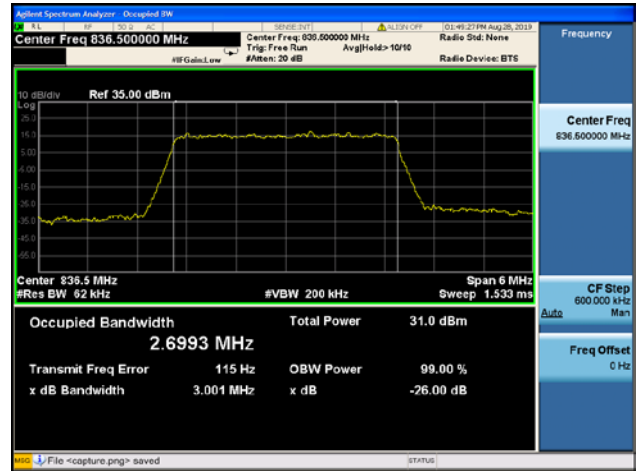

1.4MHz/ 64QAM / LCH

1.4MHz/QPSK / MCH

1.4MHz/ 16QAM / MCH

1.4MHz/ 64QAM/ MCH

LTE Band 5 99%&26dB Bandwidth

3MHz/QPSK / LCH

3MHz/16QAM / LCH

3MHz/ 64QAM / LCH

3MHz/QPSK / MCH

3MHz/ 16QAM / MCH

3MHz/ 64QAM/ MCH

3MHz/ QPSK / HCH

3MHz/ 16QAM/ HCH

3MHz/ 64QAM/ HCH

LTE Band 5 99%&26dB Bandwidth

5MHz/QPSK / LCH