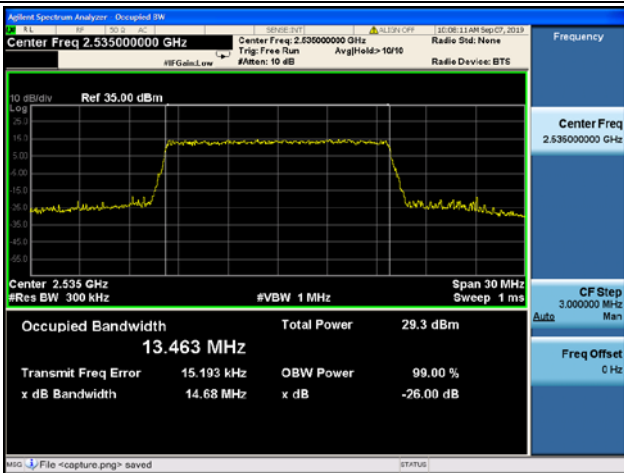

LTE Band 7 99% & 26dB Bandwidth

15MHz/QPSK / LCH

15MHz/16QAM / LCH

15MHz/ 64QAM / LCH

15MHz/QPSK / MCH

15MHz/ 16QAM / MCH

15MHz/ 64QAM / MCH