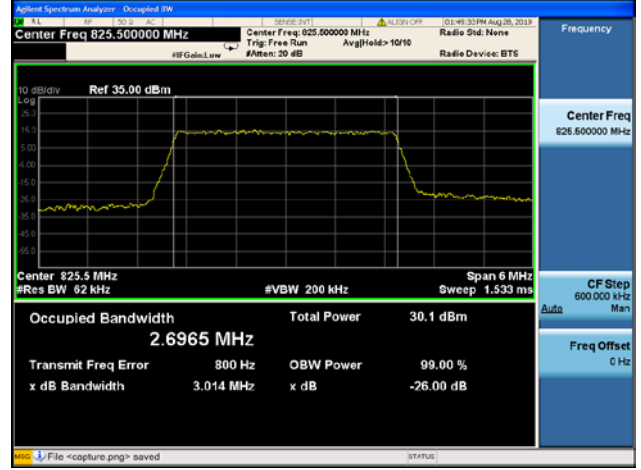

1.4MHz/ 64QAM / LCH

1.4MHz/QPSK / MCH

1.4MHz/ 16QAM / MCH

1.4MHz/ 64QAM/ MCH

LTE Band 5 99%&26dB Bandwidth

3MHz/QPSK / LCH

3MHz/16QAM / LCH

3MHz/ 64QAM / LCH

3MHz/QPSK / MCH

3MHz/ 16QAM / MCH

3MHz/ 64QAM/ MCH

3MHz/ QPSK / HCH

3MHz/ 16QAM/ HCH

3MHz/ 64QAM/ HCH

LTE Band 5 99%&26dB Bandwidth

5MHz/QPSK / LCH