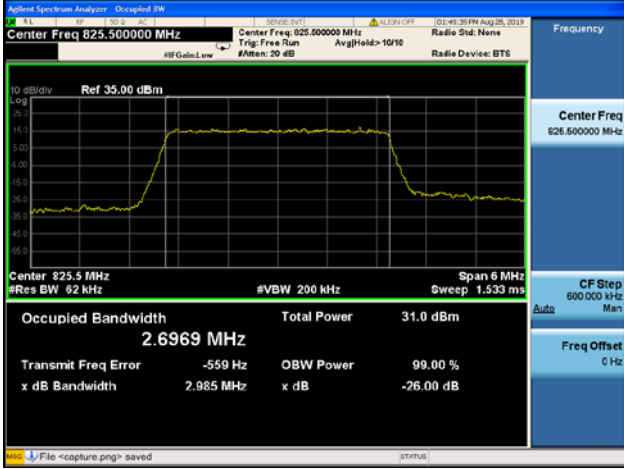

1.4MHz/ 64QAM / LCH

1.4MHz/QPSK / MCH

1.4MHz/ 16QAM / MCH

1.4MHz/ 64QAM/ MCH

LTE Band 5 99%&26dB Bandwidth

3MHz/QPSK / LCH

3MHz/16QAM / LCH

3MHz/ 64QAM / LCH

3MHz/QPSK / MCH

3MHz/ 16QAM / MCH

3MHz/ 64QAM/ MCH

3MHz/ QPSK / HCH

3MHz/ 16QAM/ HCH

3MHz/ 64QAM/ HCH

LTE Band 5 99%&26dB Bandwidth

5MHz/QPSK / LCH