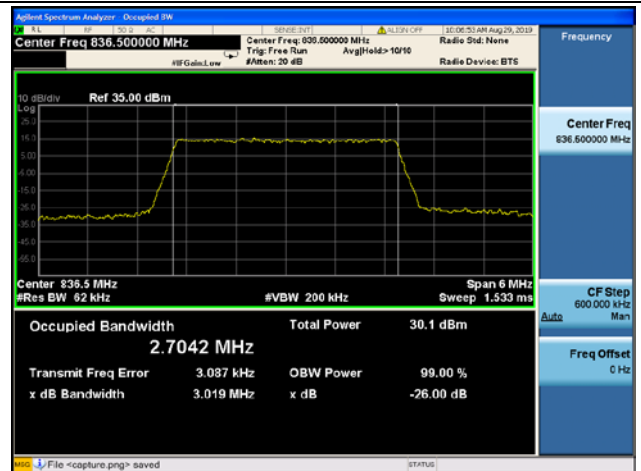

1.4MHz/ 64QAM / LCH

1.4MHz/QPSK / MCH

1.4MHz/ 16QAM / MCH

1.4MHz/ 64QAM/ MCH

LTE Band 5 99%&26dB Bandwidth

3MHz/QPSK / LCH

3MHz/16QAM / LCH

3MHz/ 64QAM / LCH

3MHz/QPSK / MCH

3MHz/ 16QAM / MCH

3MHz/ 64QAM/ MCH

3MHz/ QPSK / HCH

3MHz/ 16QAM/ HCH

3MHz/ 64QAM/ HCH

LTE Band 5 99%&26dB Bandwidth

5MHz/QPSK / LCH