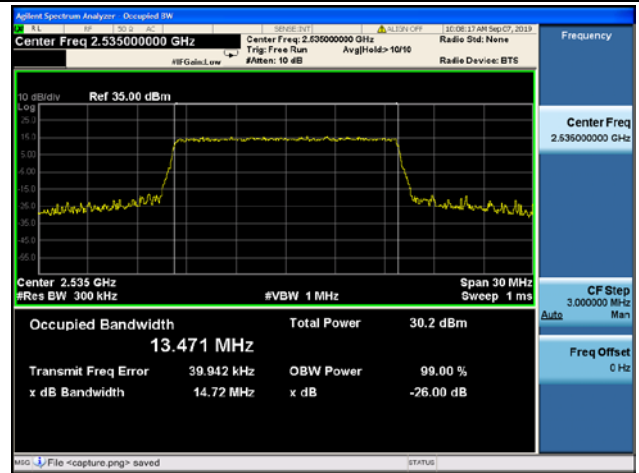

LTE Band 7 99% & 26dB Bandwidth

15MHz/QPSK / LCH

15MHz/16QAM / LCH

15MHz/ 64QAM / LCH

15MHz/QPSK / MCH

15MHz/ 16QAM / MCH

15MHz/ 64QAM / MCH