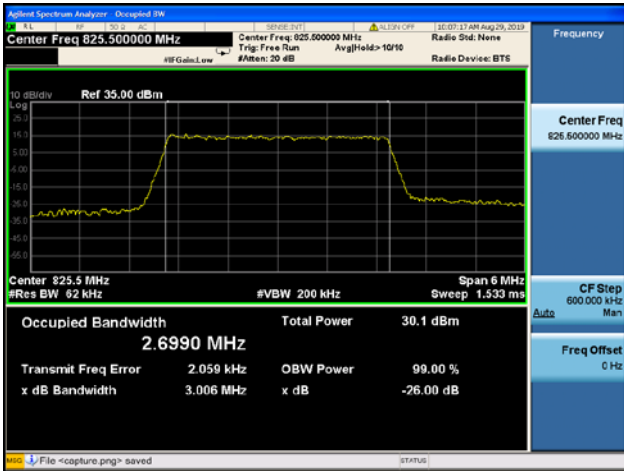

1.4MHz/ 64QAM / LCH

1.4MHz/QPSK / MCH

1.4MHz/ 16QAM / MCH

1.4MHz/ 64QAM/ MCH

LTE Band 5 99%&26dB Bandwidth

3MHz/QPSK / LCH

3MHz/16QAM / LCH

3MHz/ 64QAM / LCH

3MHz/QPSK / MCH

3MHz/ 16QAM / MCH

3MHz/ 64QAM/ MCH

3MHz/ QPSK / HCH

3MHz/ 16QAM/ HCH

3MHz/ 64QAM/ HCH

LTE Band 5 99%&26dB Bandwidth

5MHz/QPSK / LCH