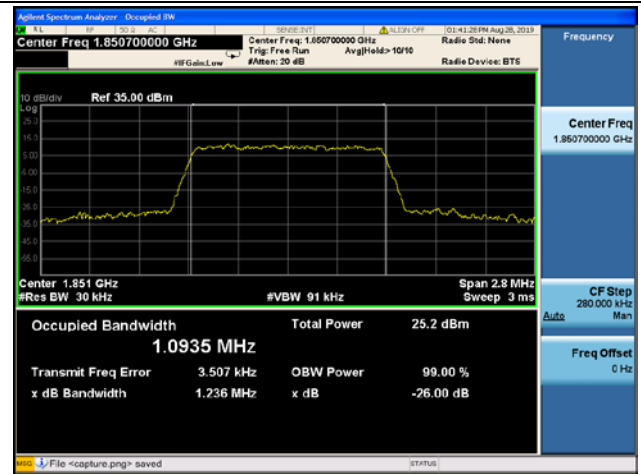

LTE Band 2 99%&26dB Bandwidth

1.4MHz/QPSK/ LCH

1.4MHz/16QAM/ LCH

1.4MHz/ 64QAM / LCH

1.4MHz/QPSK/ MCH

1.4MHz/16QAM/ MCH

1.4MHz/64QAM/ MCH

1.4MHz/ QPSK / HCH

1.4MHz/ 16QAM/ HCH

1.4MHz/ 64QAM/ HCH

LTE Band 2 99%&26dB Bandwidth

3MHz/QPSK / LCH

3MHz/16QAM / LCH

3MHz/ 64QAM / LCH

3MHz/QPSK / MCH

3MHz/ 16QAM / MCH

3MHz/ 64QAM/ MCH

3MHz/ QPSK / HCH

3MHz/ 16QAM/ HCH

3MHz/ 64QAM/ HCH

LTE Band 2 99%&26dB Bandwidth

5MHz/QPSK / LCH

5MHz/16QAM / LCH

5MHz/ 64QAM / LCH