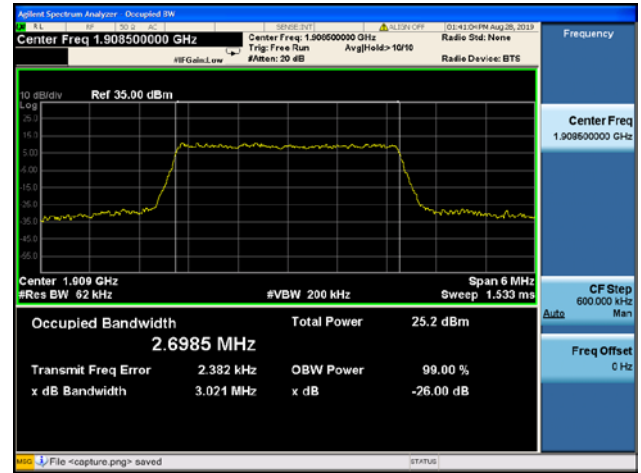

3MHz/ 64QAM/ MCH

3MHz/ QPSK / HCH

3MHz/ 16QAM/ HCH

3MHz/ 64QAM/ HCH

LTE Band 2 99%&26dB Bandwidth

5MHz/QPSK / LCH

5MHz/16QAM / LCH

5MHz/ 64QAM / LCH

5MHz/QPSK / MCH

5MHz/ 16QAM / MCH

MHz/ 64QAM/ MCH

5MHz/ QPSK / HCH

5MHz/ 16QAM/ HCH

5MHz/ 64QAM/ HCH

LTE Band 2 99%&26dB Bandwidth

10MHz/QPSK / LCH