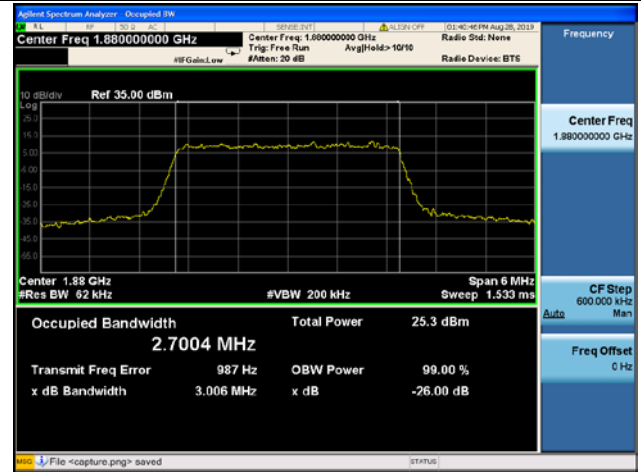

1.4MHz/ 16QAM/ HCH

1.4MHz/ 64QAM/ HCH

LTE Band 2 99%&26dB Bandwidth

3MHz/QPSK / LCH

3MHz/16QAM / LCH

3MHz/ 64QAM / LCH

3MHz/QPSK / MCH

3MHz/ 16QAM / MCH

3MHz/ 64QAM/ MCH

3MHz/ QPSK / HCH

3MHz/ 16QAM/ HCH

3MHz/ 64QAM/ HCH

LTE Band 2 99%&26dB Bandwidth

5MHz/QPSK / LCH

5MHz/16QAM / LCH

5MHz/ 64QAM / LCH