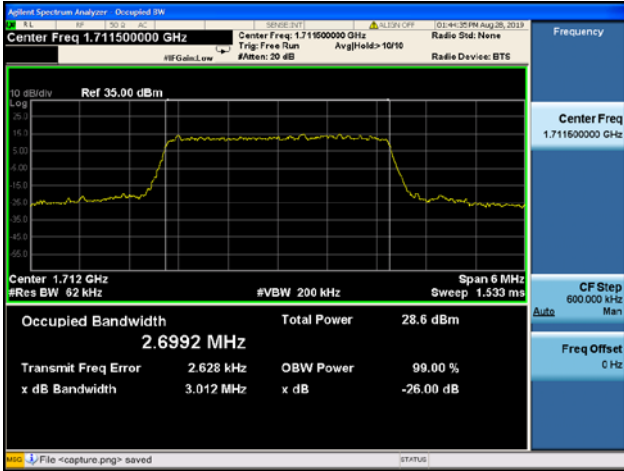

1.4MHz/ 16QAM / MCH

1.4MHz/ 64QAM/ MCH

1.4MHz/ QPSK / HCH

1.4MHz/ 16QAM/ HCH

1.4MHz/ 64QAM/ HCH

LTE Band 4 99%&26dB Bandwidth

3MHz/QPSK / LCH

3MHz/16QAM / LCH