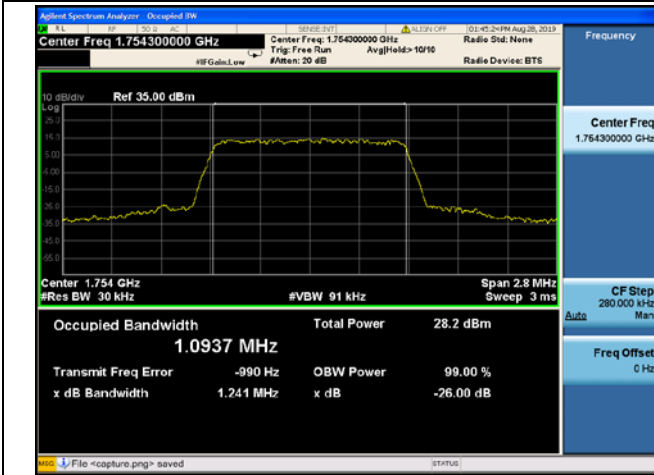

1.4MHz/ 16QAM / MCH

1.4MHz/ 64QAM/ MCH

1.4MHz/ QPSK / HCH

1.4MHz/ 16QAM/ HCH

1.4MHz/ 64QAM/ HCH

LTE Band 4 99%&26dB Bandwidth

3MHz/QPSK / LCH

3MHz/16QAM / LCH