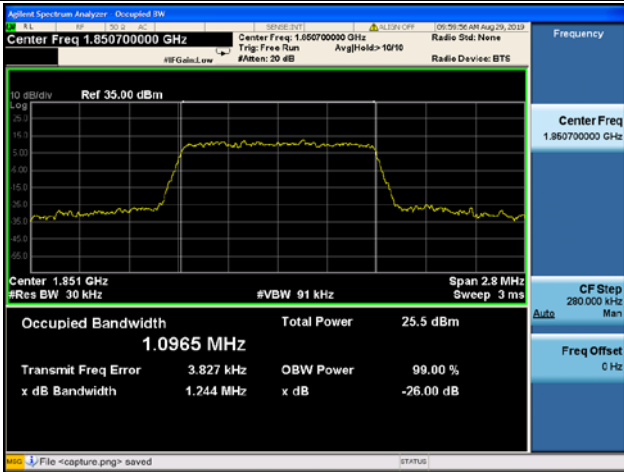

LTE Band 2 99%&26dB Bandwidth

1.4MHz/QPSK/ LCH

1.4MHz/16QAM/ LCH

1.4MHz/ 64QAM / LCH

1.4MHz/QPSK/ MCH

1.4MHz/16QAM/ MCH

1.4MHz/64QAM/ MCH

1.4MHz/ QPSK / HCH

1.4MHz/ 16QAM/ HCH

1.4MHz/ 64QAM/ HCH

LTE Band 2 99%&26dB Bandwidth

3MHz/QPSK / LCH

3MHz/16QAM / LCH

3MHz/ 64QAM / LCH

3MHz/QPSK / MCH

3MHz/ 16QAM / MCH

3MHz/ 64QAM/ MCH

3MHz/ QPSK / HCH

3MHz/ 16QAM/ HCH

3MHz/ 64QAM/ HCH

LTE Band 2 99%&26dB Bandwidth

5MHz/QPSK / LCH

5MHz/16QAM / LCH

5MHz/ 64QAM / LCH