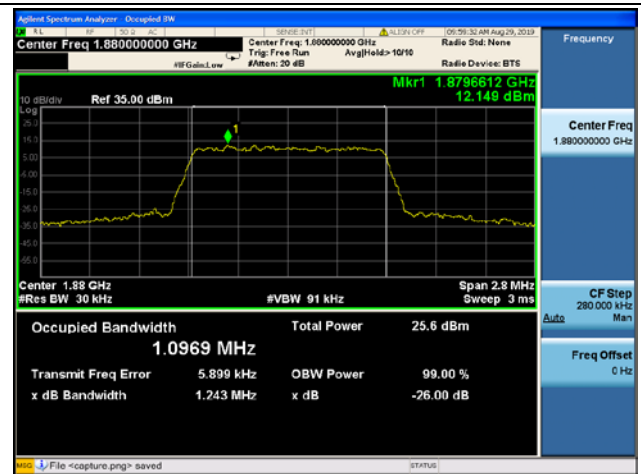

LTE Band 2 99%&26dB Bandwidth

1.4MHz/QPSK/ LCH

1.4MHz/16QAM/ LCH

1.4MHz/ 64QAM / LCH

1.4MHz/QPSK/ MCH

1.4MHz/16QAM/ MCH

1.4MHz/64QAM/ MCH

1.4MHz/ QPSK / HCH

1.4MHz/ 16QAM/ HCH

1.4MHz/ 64QAM/ HCH

LTE Band 2 99%&26dB Bandwidth

3MHz/QPSK / LCH

3MHz/16QAM / LCH

3MHz/ 64QAM / LCH

3MHz/QPSK / MCH

3MHz/ 16QAM / MCH