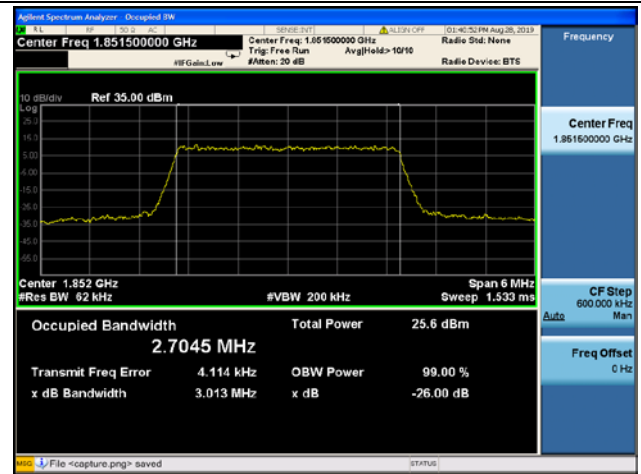

1.4MHz/ 16QAM/ HCH

1.4MHz/ 64QAM/ HCH

LTE Band 2 99%&26dB Bandwidth

3MHz/QPSK / LCH

3MHz/16QAM / LCH

3MHz/ 64QAM / LCH

3MHz/QPSK / MCH

3MHz/ 16QAM / MCH

3MHz/ 64QAM/ MCH

3MHz/ QPSK / HCH

3MHz/ 16QAM/ HCH

3MHz/ 64QAM/ HCH

LTE Band 2 99%&26dB Bandwidth

5MHz/QPSK / LCH

5MHz/16QAM / LCH

5MHz/ 64QAM / LCH