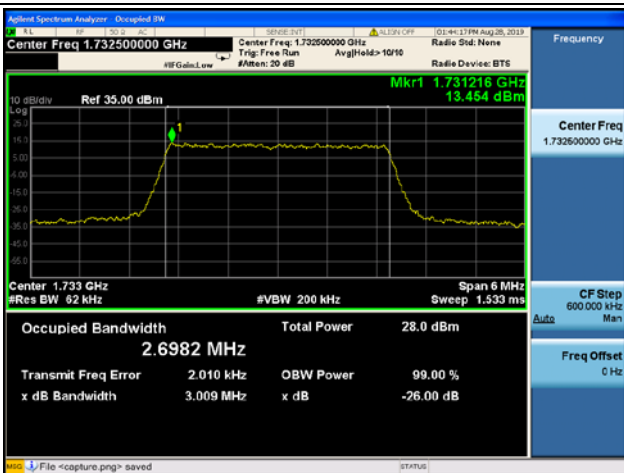

3MHz/ 16QAM / MCH