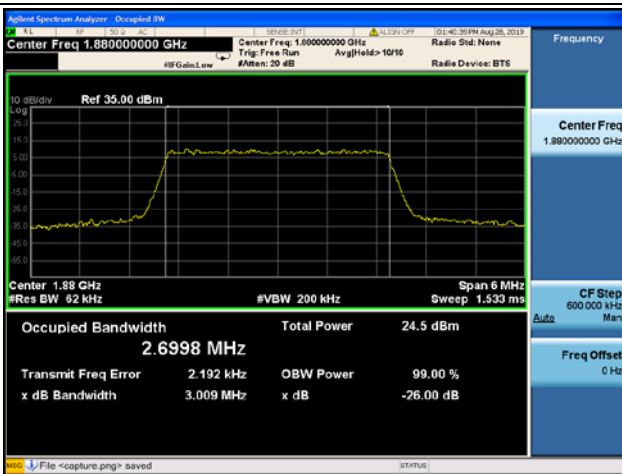

1.4MHz/ 16QAM/ HCH

1.4MHz/ 64QAM/ HCH

LTE Band 2 99%&26dB Bandwidth

3MHz/QPSK / LCH

3MHz/16QAM / LCH

3MHz/ 64QAM / LCH

3MHz/QPSK / MCH

3MHz/ 16QAM / MCH

3MHz/ 64QAM/ MCH

3MHz/ QPSK / HCH

3MHz/ 16QAM/ HCH

3MHz/ 64QAM/ HCH

LTE Band 2 99%&26dB Bandwidth

5MHz/QPSK / LCH

5MHz/16QAM / LCH

5MHz/ 64QAM / LCH