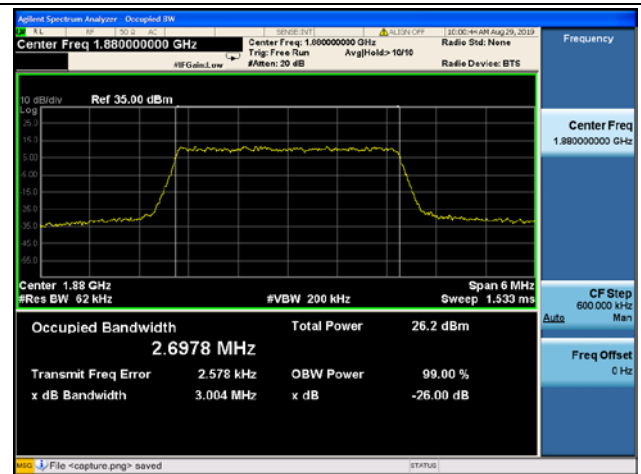

1.4MHz/ 16QAM/ HCH

1.4MHz/ 64QAM/ HCH

LTE Band 2 99%&26dB Bandwidth

3MHz/QPSK / LCH

3MHz/16QAM / LCH

3MHz/ 64QAM / LCH

3MHz/QPSK / MCH

3MHz/ 16QAM / MCH

3MHz/ 64QAM/ MCH

3MHz/ QPSK / HCH

3MHz/ 16QAM/ HCH

3MHz/ 64QAM/ HCH

LTE Band 2 99%&26dB Bandwidth

5MHz/QPSK / LCH

5MHz/16QAM / LCH

5MHz/ 64QAM / LCH