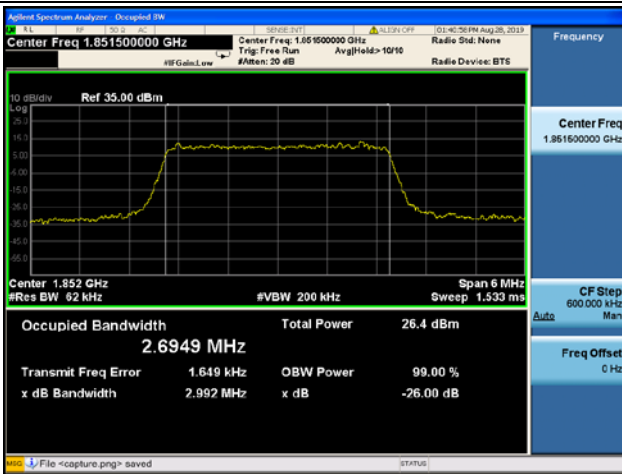

1.4MHz/ 16QAM/ HCH

1.4MHz/ 64QAM/ HCH

LTE Band 2 99%&26dB Bandwidth

3MHz/QPSK / LCH

3MHz/16QAM / LCH

3MHz/ 64QAM / LCH

3MHz/QPSK / MCH

3MHz/ 16QAM / MCH

3MHz/ 64QAM/ MCH

3MHz/ QPSK / HCH

3MHz/ 16QAM/ HCH

3MHz/ 64QAM/ HCH

LTE Band 2 99%&26dB Bandwidth

5MHz/QPSK / LCH

5MHz/16QAM / LCH

5MHz/ 64QAM / LCH