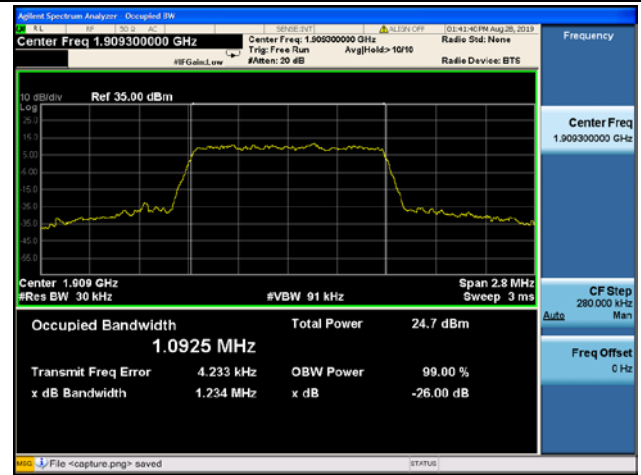

LTE Band 2 99%&26dB Bandwidth

1.4MHz/QPSK/ LCH

1.4MHz/16QAM/ LCH

1.4MHz/ 64QAM / LCH

1.4MHz/QPSK/ MCH

1.4MHz/16QAM/ MCH

1.4MHz/64QAM/ MCH

1.4MHz/ QPSK / HCH

1.4MHz/ 16QAM/ HCH

1.4MHz/ 64QAM/ HCH

LTE Band 2 99%&26dB Bandwidth

3MHz/QPSK / LCH

3MHz/16QAM / LCH

3MHz/ 64QAM / LCH

3MHz/QPSK / MCH

3MHz/ 16QAM / MCH