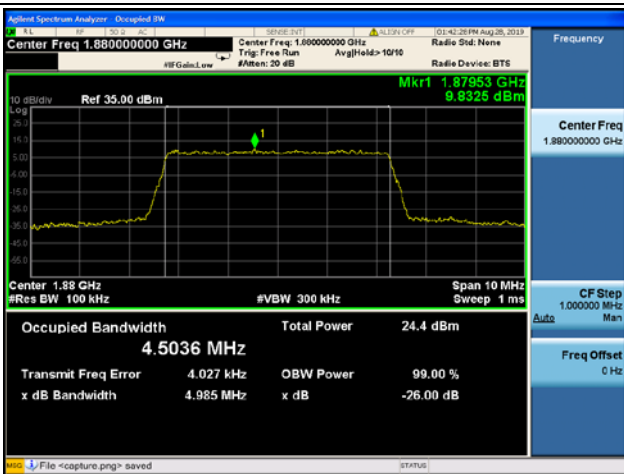

3MHz/ 64QAM/ MCH

3MHz/ QPSK / HCH

3MHz/ 16QAM/ HCH

3MHz/ 64QAM/ HCH

LTE Band 2 99%&26dB Bandwidth

5MHz/QPSK / LCH

5MHz/16QAM / LCH

5MHz/ 64QAM / LCH

5MHz/QPSK / MCH

5MHz/ 16QAM / MCH

MHz/ 64QAM/ MCH

5MHz/ QPSK / HCH

5MHz/ 16QAM/ HCH

5MHz/ 64QAM/ HCH

LTE Band 2 99%&26dB Bandwidth

10MHz/QPSK / LCH