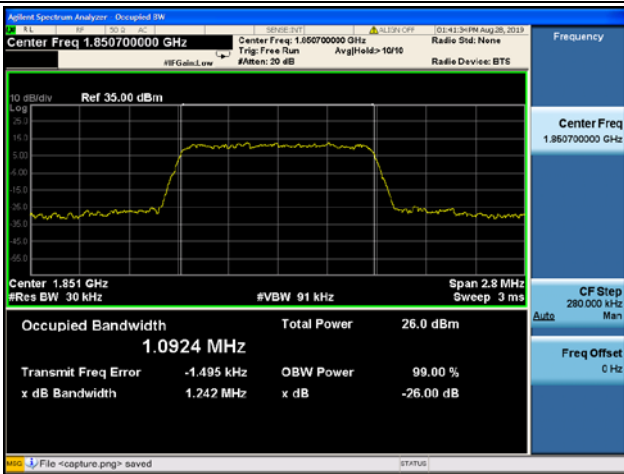

LTE Band 2 99%&26dB Bandwidth

1.4MHz/QPSK/ LCH

1.4MHz/16QAM/ LCH

1.4MHz/ 64QAM / LCH

1.4MHz/QPSK/ MCH

1.4MHz/16QAM/ MCH

1.4MHz/64QAM/ MCH

1.4MHz/ QPSK / HCH

1.4MHz/ 16QAM/ HCH

1.4MHz/ 64QAM/ HCH

LTE Band 2 99%&26dB Bandwidth

3MHz/QPSK / LCH

3MHz/16QAM / LCH

3MHz/ 64QAM / LCH

3MHz/QPSK / MCH

3MHz/ 16QAM / MCH