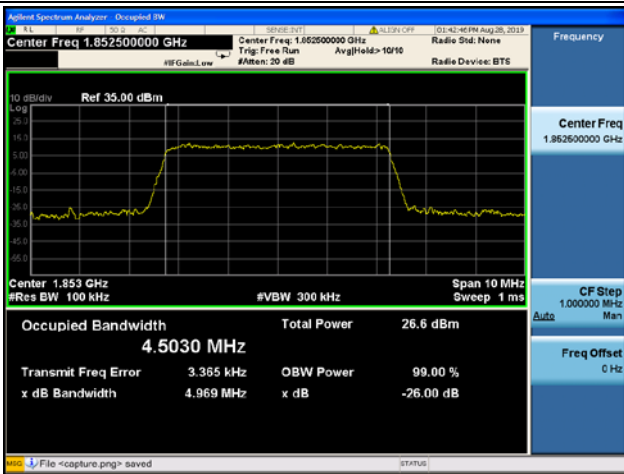

3MHz/ 64QAM/ MCH

3MHz/ QPSK / HCH

3MHz/ 16QAM/ HCH

3MHz/ 64QAM/ HCH

LTE Band 2 99%&26dB Bandwidth

5MHz/QPSK / LCH

5MHz/16QAM / LCH

5MHz/ 64QAM / LCH

5MHz/QPSK / MCH

5MHz/ 16QAM / MCH

MHz/ 64QAM/ MCH

5MHz/ QPSK / HCH

5MHz/ 16QAM/ HCH

5MHz/ 64QAM/ HCH

LTE Band 2 99%&26dB Bandwidth

10MHz/QPSK / LCH