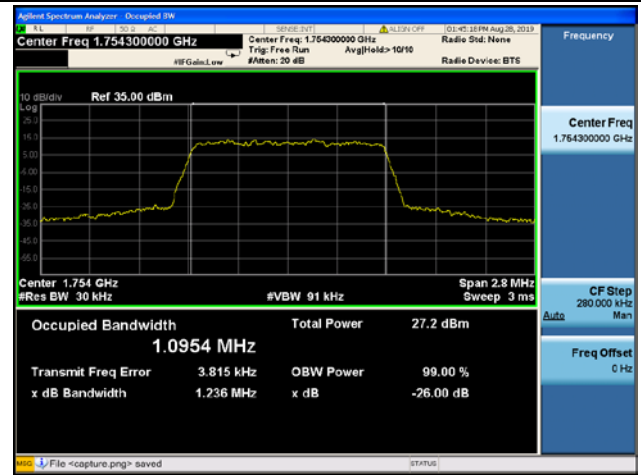

1.4MHz/ 16QAM / MCH

1.4MHz/ 64QAM/ MCH

1.4MHz/ QPSK / HCH

1.4MHz/ 16QAM/ HCH

1.4MHz/ 64QAM/ HCH

LTE Band 4 99%&26dB Bandwidth

3MHz/QPSK / LCH

3MHz/16QAM / LCH