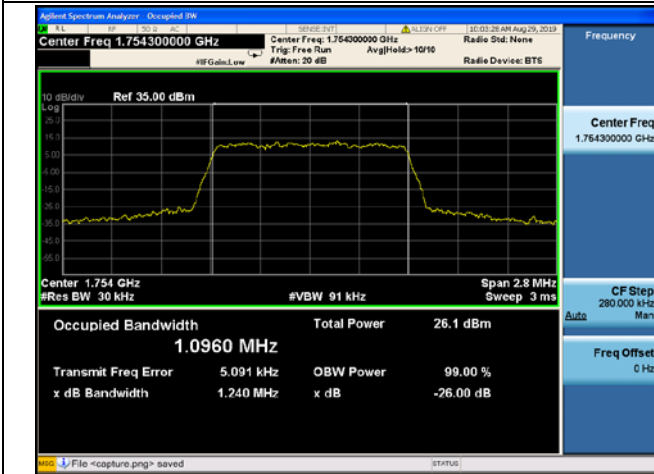

1.4MHz/ 16QAM / MCH

1.4MHz/ 64QAM/ MCH

1.4MHz/ QPSK / HCH

1.4MHz/ 16QAM/ HCH

1.4MHz/ 64QAM/ HCH

LTE Band 4 99%&26dB Bandwidth

3MHz/QPSK / LCH

3MHz/16QAM / LCH