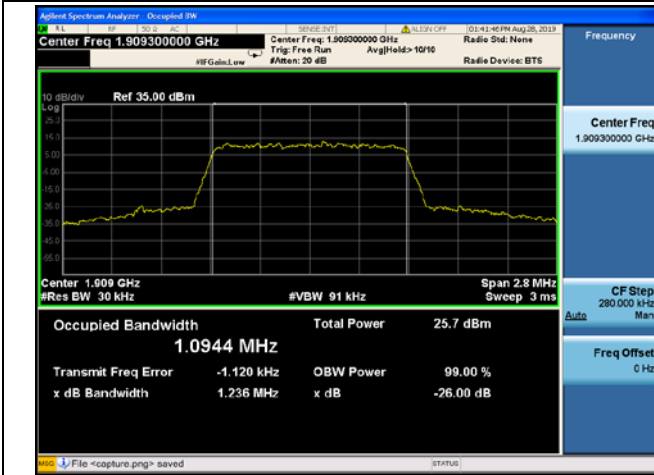

LTE Band 2 99%&26dB Bandwidth

1.4MHz/QPSK/ LCH

1.4MHz/16QAM/ LCH

1.4MHz/ 64QAM / LCH

1.4MHz/QPSK/ MCH

1.4MHz/16QAM/ MCH

1.4MHz/64QAM/ MCH

1.4MHz/ QPSK / HCH

1.4MHz/ 16QAM/ HCH

1.4MHz/ 64QAM/ HCH

LTE Band 2 99%&26dB Bandwidth

3MHz/QPSK / LCH

3MHz/16QAM / LCH

3MHz/ 64QAM / LCH

3MHz/QPSK / MCH

3MHz/ 16QAM / MCH