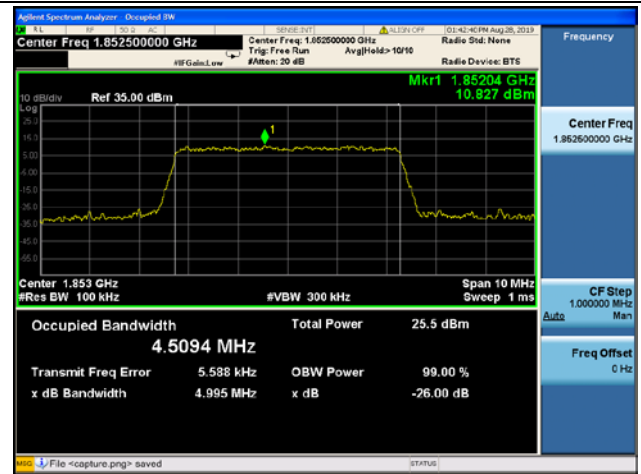

3MHz/ 64QAM/ MCH

3MHz/ QPSK / HCH

3MHz/ 16QAM/ HCH

3MHz/ 64QAM/ HCH

LTE Band 2 99%&26dB Bandwidth

5MHz/QPSK / LCH

5MHz/16QAM / LCH

5MHz/ 64QAM / LCH

5MHz/QPSK / MCH

5MHz/ 16QAM / MCH

MHz/ 64QAM/ MCH

5MHz/ QPSK / HCH

5MHz/ 16QAM/ HCH

5MHz/ 64QAM/ HCH

LTE Band 2 99%&26dB Bandwidth

10MHz/QPSK / LCH