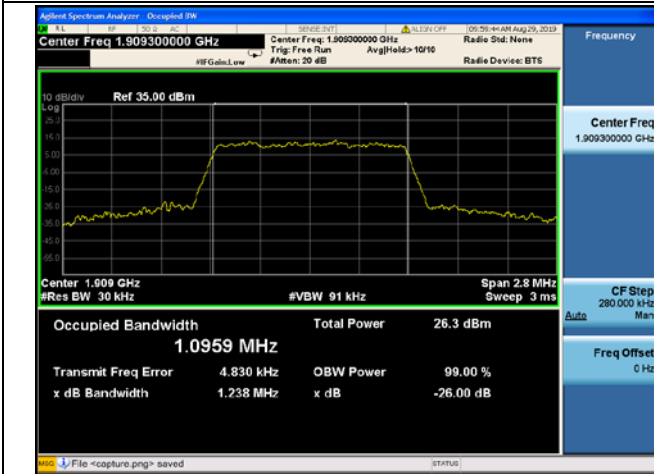

LTE Band 2 99%&26dB Bandwidth

1.4MHz/QPSK/ LCH

1.4MHz/16QAM/ LCH

1.4MHz/ 64QAM / LCH

1.4MHz/QPSK/ MCH

1.4MHz/16QAM/ MCH

1.4MHz/64QAM/ MCH

1.4MHz/ QPSK / HCH

1.4MHz/ 16QAM/ HCH

1.4MHz/ 64QAM/ HCH

LTE Band 2 99%&26dB Bandwidth

3MHz/QPSK / LCH

3MHz/16QAM / LCH

3MHz/ 64QAM / LCH

3MHz/QPSK / MCH

3MHz/ 16QAM / MCH

3MHz/ 64QAM/ MCH

3MHz/ QPSK / HCH

3MHz/ 16QAM/ HCH

3MHz/ 64QAM/ HCH

LTE Band 2 99%&26dB Bandwidth

5MHz/QPSK / LCH

5MHz/16QAM / LCH

5MHz/ 64QAM / LCH