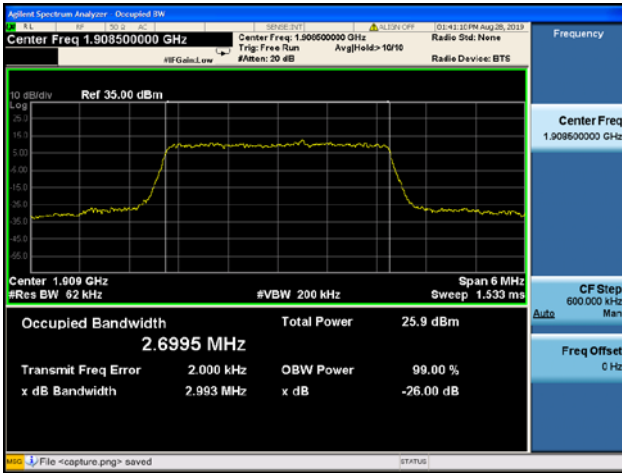

1.4MHz/ 16QAM/ HCH

1.4MHz/ 64QAM/ HCH

LTE Band 2 99%&26dB Bandwidth

3MHz/QPSK / LCH

3MHz/16QAM / LCH

3MHz/ 64QAM / LCH

3MHz/QPSK / MCH

3MHz/ 16QAM / MCH

3MHz/ 64QAM/ MCH

3MHz/ QPSK / HCH

3MHz/ 16QAM/ HCH

3MHz/ 64QAM/ HCH

LTE Band 2 99%&26dB Bandwidth

5MHz/QPSK / LCH

5MHz/16QAM / LCH

5MHz/ 64QAM / LCH