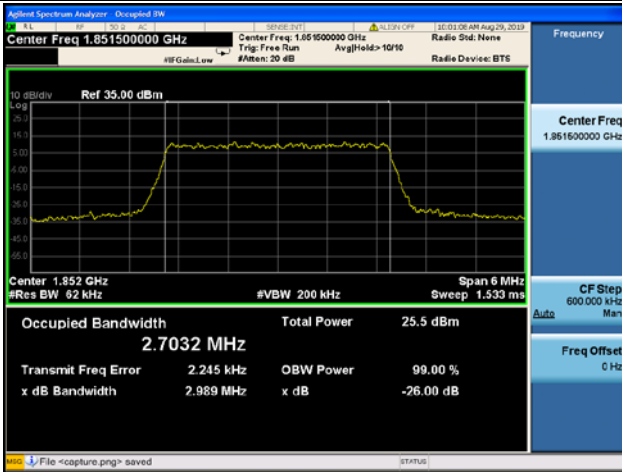

1.4MHz/ 16QAM/ HCH

1.4MHz/ 64QAM/ HCH

LTE Band 2 99%&26dB Bandwidth

3MHz/QPSK / LCH

3MHz/16QAM / LCH

3MHz/ 64QAM / LCH

3MHz/QPSK / MCH

3MHz/ 16QAM / MCH

3MHz/ 64QAM/ MCH

3MHz/ QPSK / HCH

3MHz/ 16QAM/ HCH

3MHz/ 64QAM/ HCH

LTE Band 2 99%&26dB Bandwidth

5MHz/QPSK / LCH

5MHz/16QAM / LCH

5MHz/ 64QAM / LCH