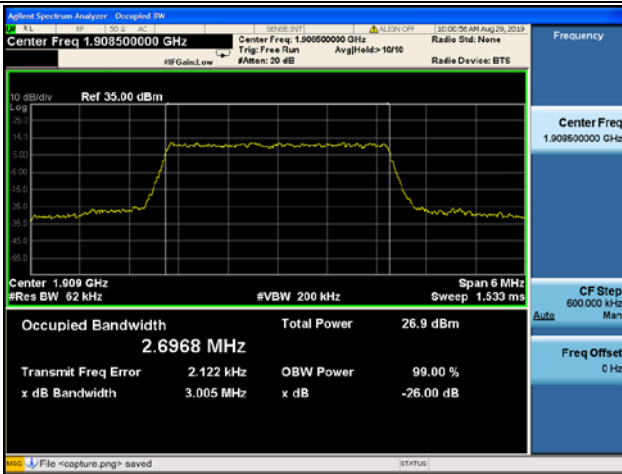

3MHz/ 64QAM/ MCH

3MHz/ QPSK / HCH

3MHz/ 16QAM/ HCH

3MHz/ 64QAM/ HCH

LTE Band 2 99%&26dB Bandwidth

5MHz/QPSK / LCH

5MHz/16QAM / LCH

5MHz/ 64QAM / LCH

5MHz/QPSK / MCH

5MHz/ 16QAM / MCH

MHz/ 64QAM/ MCH

5MHz/ QPSK / HCH

5MHz/ 16QAM/ HCH

5MHz/ 64QAM/ HCH

LTE Band 2 99%&26dB Bandwidth

10MHz/QPSK / LCH