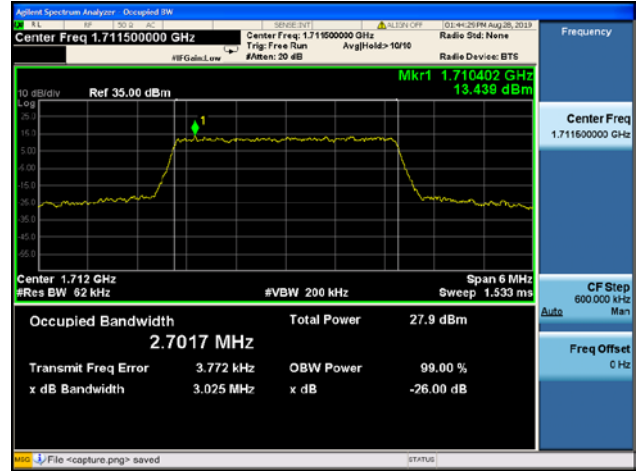

1.4MHz/ 16QAM / MCH

1.4MHz/ 64QAM/ MCH

1.4MHz/ QPSK / HCH

1.4MHz/ 16QAM/ HCH

1.4MHz/ 64QAM/ HCH

LTE Band 4 99%&26dB Bandwidth

3MHz/QPSK / LCH

3MHz/16QAM / LCH