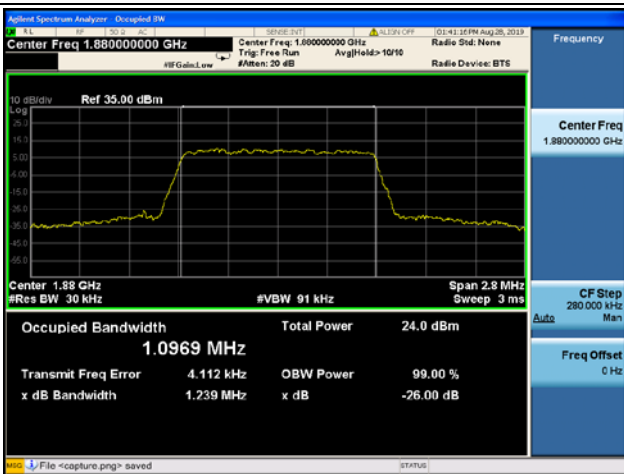

LTE Band 2 99%&26dB Bandwidth

1.4MHz/QPSK/ LCH

1.4MHz/16QAM/ LCH

1.4MHz/ 64QAM / LCH

1.4MHz/QPSK/ MCH

1.4MHz/16QAM/ MCH

1.4MHz/64QAM/ MCH

1.4MHz/ QPSK / HCH

1.4MHz/ 16QAM/ HCH

1.4MHz/ 64QAM/ HCH

LTE Band 2 99%&26dB Bandwidth

3MHz/QPSK / LCH

3MHz/16QAM / LCH

3MHz/ 64QAM / LCH

3MHz/QPSK / MCH

3MHz/ 16QAM / MCH

3MHz/ 64QAM/ MCH

3MHz/ QPSK / HCH

3MHz/ 16QAM/ HCH

3MHz/ 64QAM/ HCH

LTE Band 2 99%&26dB Bandwidth

5MHz/QPSK / LCH

5MHz/16QAM / LCH

5MHz/ 64QAM / LCH