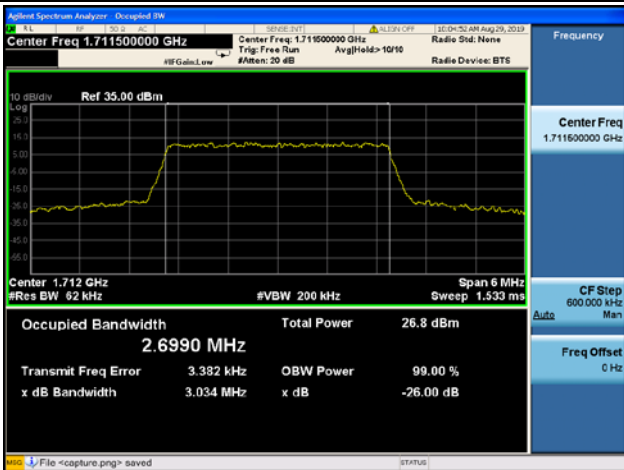

3MHz/ 64QAM / LCH