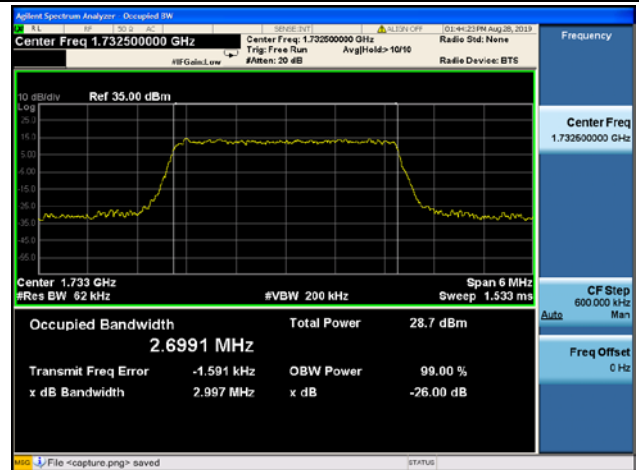

3MHz/QPSK / MCH