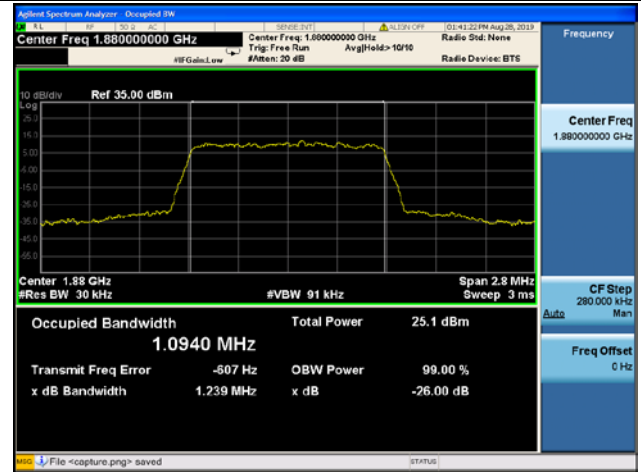

LTE Band 2 99%&26dB Bandwidth

1.4MHz/QPSK/ LCH

1.4MHz/16QAM/ LCH

1.4MHz/ 64QAM / LCH

1.4MHz/QPSK/ MCH

1.4MHz/16QAM/ MCH

1.4MHz/64QAM/ MCH

1.4MHz/ QPSK / HCH

1.4MHz/ 16QAM/ HCH

1.4MHz/ 64QAM/ HCH

LTE Band 2 99%&26dB Bandwidth

3MHz/QPSK / LCH

3MHz/16QAM / LCH

3MHz/ 64QAM / LCH

3MHz/QPSK / MCH

3MHz/ 16QAM / MCH