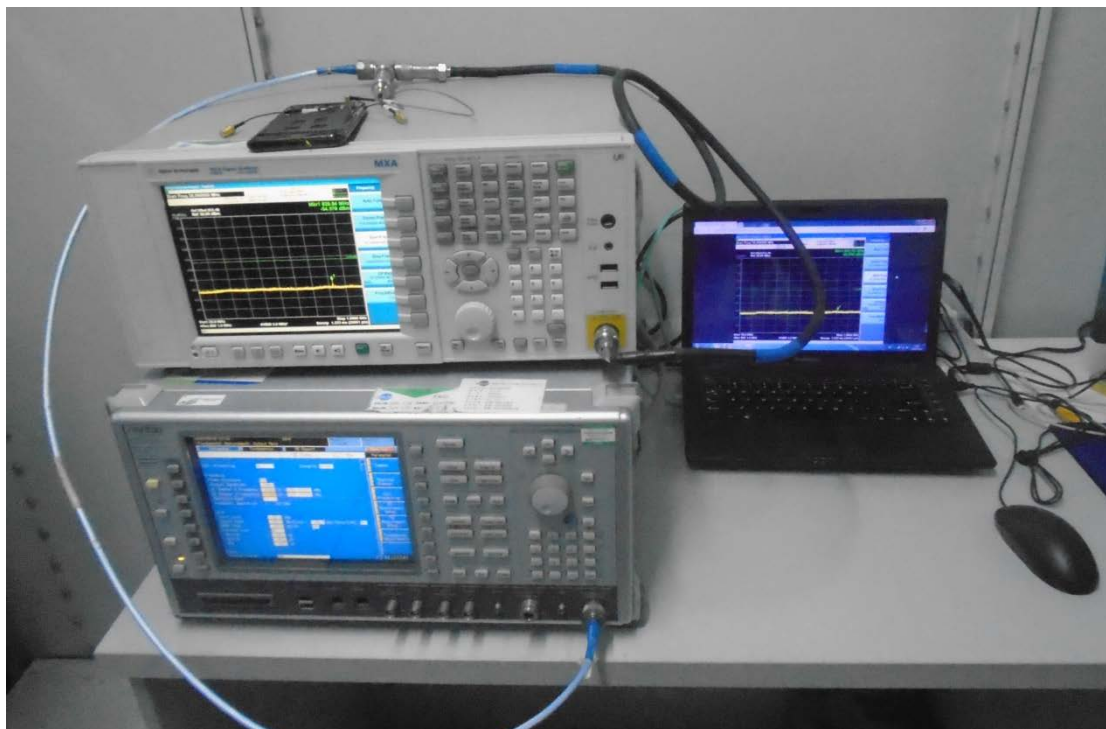

FCC ID:2AHJO-NX627J

Test Setup Photos

1. RF measurement setup

(WCDMA&LTE)

2. Radiated Spurious Emission(30MHz-1GHz)

### 3. Radiated Spurious Emission(above 1GHz)