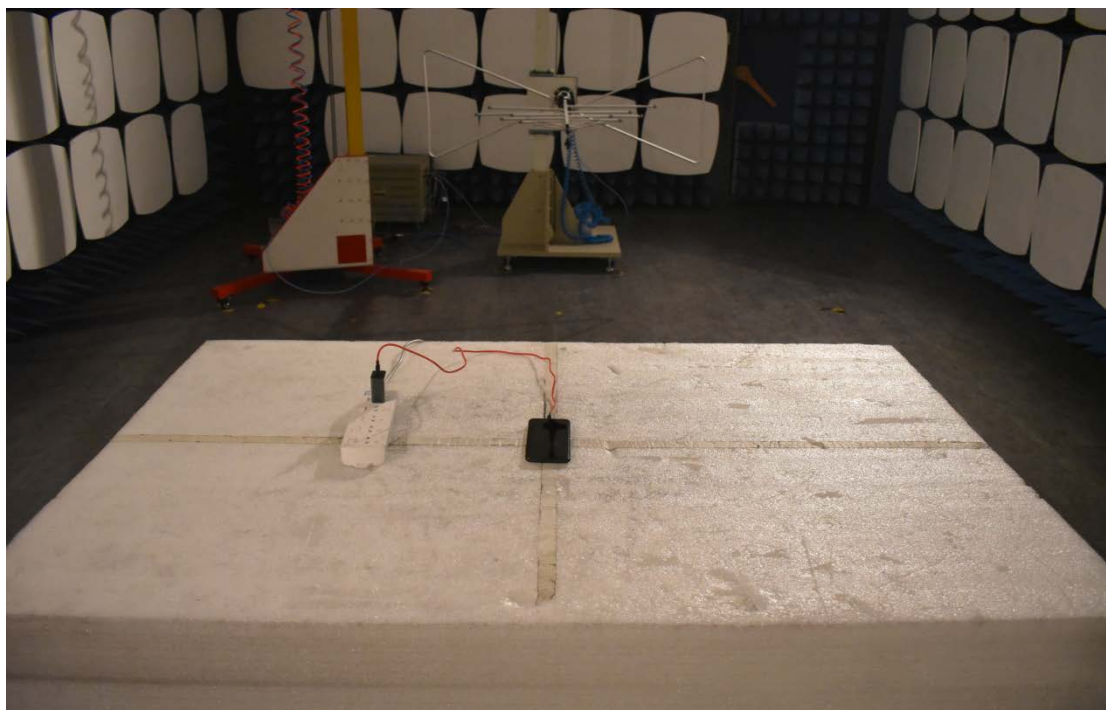

FCC ID:2AHJO-NX627J

Test Setup Photos

1. RF measurement setup

(WCDMA&LTE)

2. Radiated Spurious Emission(30MHz-1GHz)

### 3. Radiated Spurious Emission(above 1GHz)