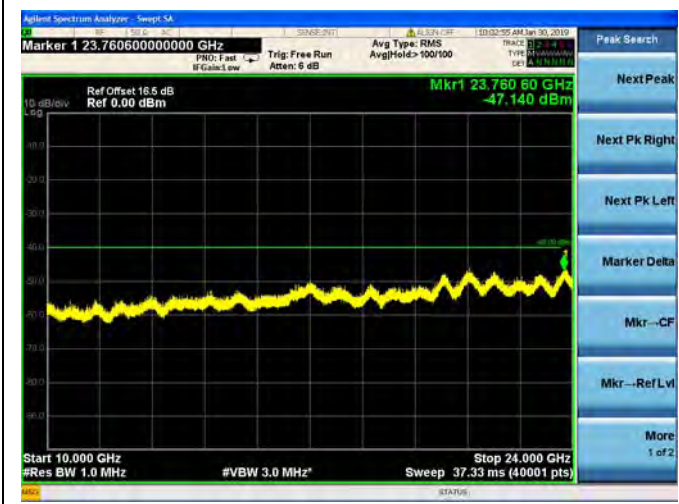

LTE Band 38 20MHz BW High Channel
QPSK

LTE Band 38 20MHz BW High Channel
16QAM

LTE Band 38 20MHz BW High Channel
64QAM

LTE Band 40 Block A 5MHz BW Low Channel

QPSK

LTE Band 40 Block A 5MHz BW Low Channel

16QAM

LTE Band 40 Block A 5MHz BW Low Channel

64QAM

LTE Band 40 Block A 5MHz BW Mid Channel

QPSK

LTE Band 40 Block A 5MHz BW Mid Channel

16QAM

LTE Band 40 Block A 5MHz BW Mid Channel

64QAM

LTE Band 40 Block A 5MHz BW High Channel
 QPSK

LTE Band 40 Block A 5MHz BW High Channel
16QAM

LTE Band 40 Block A 5MHz BW High Channel

64QAM

LTE Band 40 Block A 10MHz BW Mid Channel

QPSK

LTE Band 40 Block A 10MHz BW Mid Channel