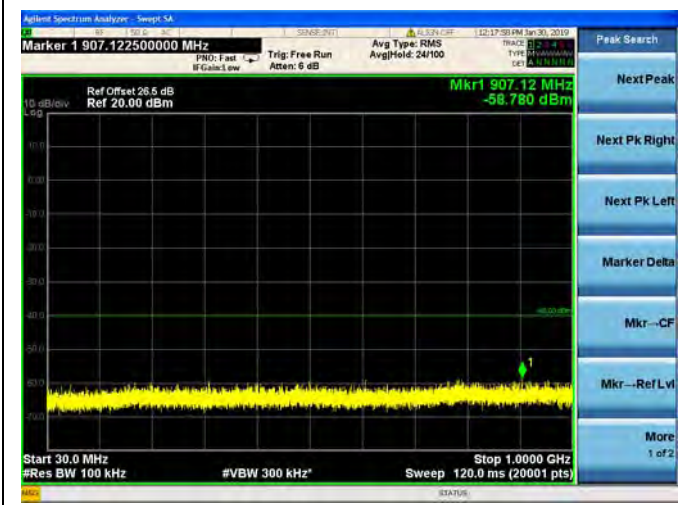

LTE Band 38 20MHz BW Low Channel

QPSK

LTE Band 38 20MHz BW Low Channel
16QAM

LTE Band 38 20MHz BW Low Channel
64QAM

LTE Band 38 20MHz BW Mid Channel

QPSK

LTE Band 38 20MHz BW Mid Channel
16QAM

LTE Band 38 20MHz BW Mid Channel
64QAM

LTE Band 38 20MHz BW High Channel
QPSK

LTE Band 38 20MHz BW High Channel
16QAM

LTE Band 38 20MHz BW High Channel
64QAM

LTE Band 40 Block A 5MHz BW Low Channel

QPSK

LTE Band 40 Block A 5MHz BW Low Channel

16QAM

LTE Band 40 Block A 5MHz BW Low Channel

64QAM

LTE Band 40 Block A 5MHz BW Mid Channel

QPSK

LTE Band 40 Block A 5MHz BW Mid Channel

16QAM

LTE Band 40 Block A 5MHz BW Mid Channel

64QAM