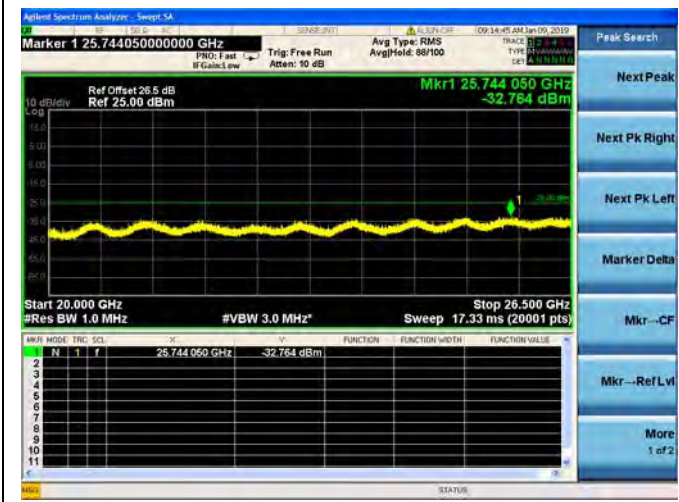

LTE Band 38 20MHz BW Low Channel

QPSK

LTE Band 38 20MHz BW Low Channel
16QAM

LTE Band 38 20MHz BW Low Channel
64QAM

LTE Band 38 20MHz BW Mid Channel

QPSK

LTE Band 38 20MHz BW Mid Channel
16QAM

LTE Band 38 20MHz BW Mid Channel
64QAM

LTE Band 38 20MHz BW High Channel
QPSK

LTE Band 38 20MHz BW High Channel
16QAM

LTE Band 38 20MHz BW High Channel
64QAM

LTE Band 40 Block A 5MHz BW Low Channel

QPSK

LTE Band 40 Block A 5MHz BW Low Channel

16QAM