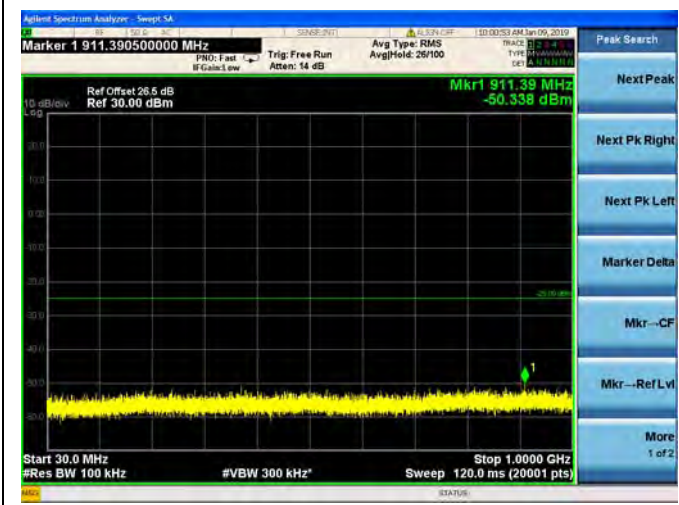

LTE Band 38 20MHz BW Low Channel

QPSK

LTE Band 38 20MHz BW Low Channel
16QAM

LTE Band 38 20MHz BW Low Channel
64QAM

LTE Band 38 20MHz BW Mid Channel

QPSK

LTE Band 38 20MHz BW Mid Channel
16QAM

LTE Band 38 20MHz BW Mid Channel
64QAM

LTE Band 38 20MHz BW High Channel
QPSK

LTE Band 38 20MHz BW High Channel
16QAM

LTE Band 38 20MHz BW High Channel
64QAM

LTE Band 40 Block A 5MHz BW Low Channel

QPSK

LTE Band 40 Block A 5MHz BW Low Channel

16QAM