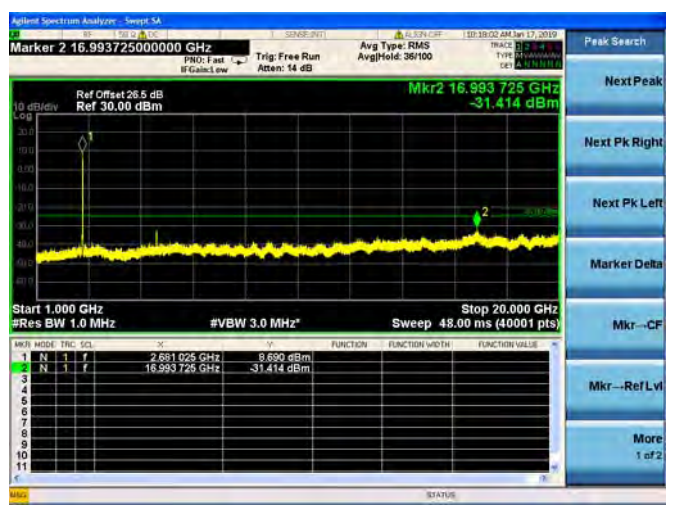

LTE Band 41 5MHz BW High Channel
QPSK

LTE Band 41 5MHz BW High Channel
16QAM

LTE Band 41 5MHz BW High Channel
64QAM

LTE Band 41 10MHz BW Low Channel
QPSK

LTE Band 41 10MHz BW Low Channel
16QAM

LTE Band 41 10MHz BW Low Channel
64QAM

LTE Band 41 10MHz BW Mid Channel
QPSK

LTE Band 41 10MHz BW Mid Channel
16QAM

LTE Band 41 10MHz BW Mid Channel
64QAM

LTE Band 41 10MHz BW High Channel
QPSK

LTE Band 41 10MHz BW High Channel
16QAM

LTE Band 41 10MHz BW High Channel
64QAM

LTE Band 41 15MHz BW Low Channel
QPSK

LTE Band 41 15MHz BW Low Channel
16QAM

LTE Band 41 15MHz BW Low Channel
64QAM