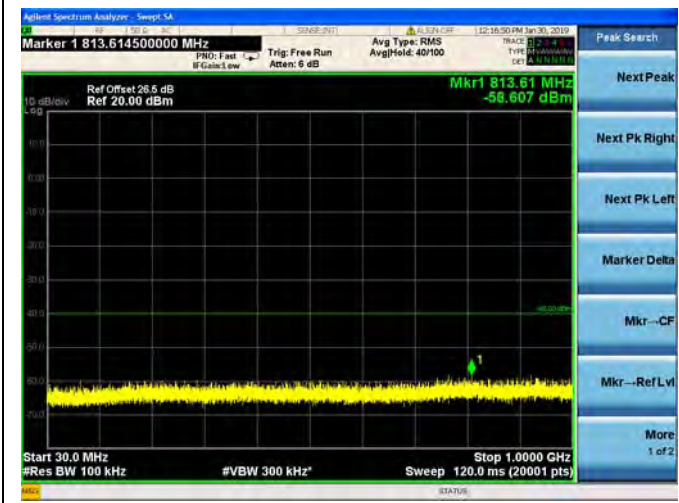

LTE Band 38 20MHz BW High Channel
QPSK

LTE Band 38 20MHz BW High Channel
16QAM

LTE Band 38 20MHz BW High Channel
64QAM

LTE Band 40 Block A 5MHz BW Low Channel

QPSK

LTE Band 40 Block A 5MHz BW Low Channel

16QAM

LTE Band 40 Block A 5MHz BW Low Channel

64QAM

LTE Band 40 Block A 5MHz BW Mid Channel

QPSK

LTE Band 40 Block A 5MHz BW Mid Channel

16QAM

LTE Band 40 Block A 5MHz BW Mid Channel

64QAM

LTE Band 40 Block A 5MHz BW High Channel
 QPSK

LTE Band 40 Block A 5MHz BW High Channel
16QAM

LTE Band 40 Block A 5MHz BW High Channel

64QAM

LTE Band 40 Block A 10MHz BW Mid Channel

QPSK

LTE Band 40 Block A 10MHz BW Mid Channel