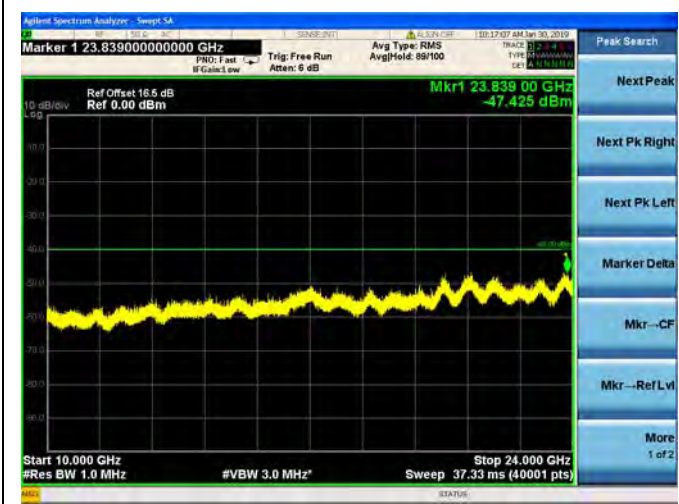

LTE Band 40 Block B 5MHz BW High Channel
16QAM

LTE Band 40 Block B 5MHz BW High Channel
64QAM

LTE Band 40 Block B 10MHz BW Mid Channel

QPSK

LTE Band 40 Block B 10MHz BW Mid Channel

16QAM

LTE Band 40 Block B 10MHz BW Mid Channel