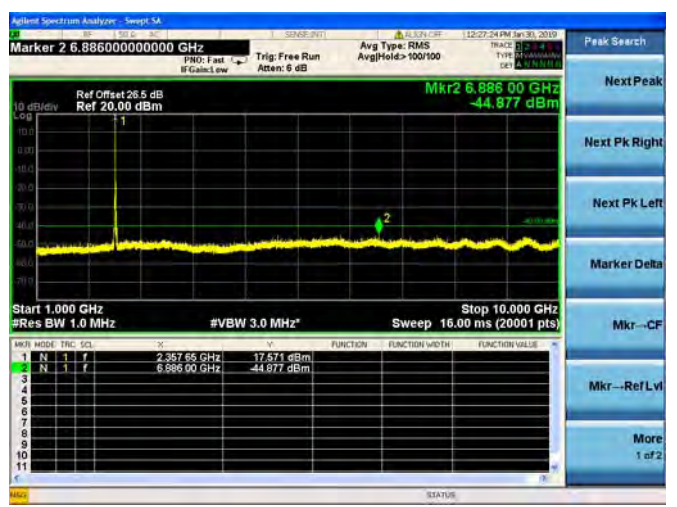

64QAM

LTE Band 40 Block B 5MHz BW Mid Channel

QPSK

LTE Band 40 Block B 5MHz BW Mid Channel

16QAM

LTE Band 40 Block B 5MHz BW Mid Channel

64QAM

LTE Band 40 Block B 5MHz BW High Channel
 QPSK

LTE Band 40 Block B 5MHz BW High Channel
16QAM

LTE Band 40 Block B 5MHz BW High Channel
64QAM

LTE Band 40 Block B 10MHz BW Mid Channel

QPSK

LTE Band 40 Block B 10MHz BW Mid Channel

16QAM

LTE Band 40 Block B 10MHz BW Mid Channel