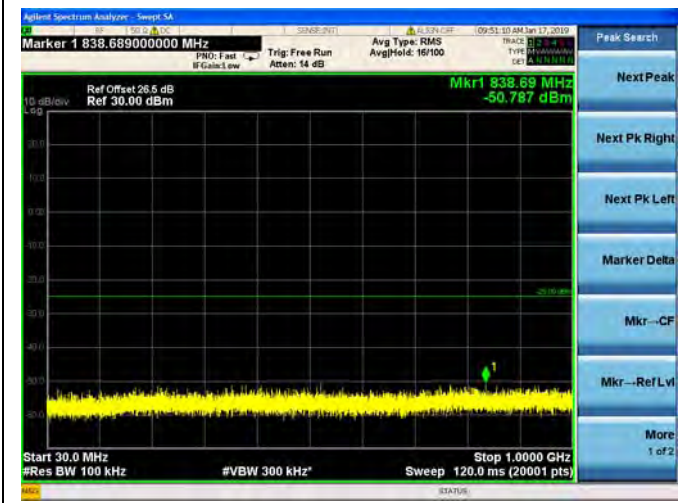

LTE Band 41 5MHz BW High Channel
QPSK

LTE Band 41 5MHz BW High Channel
16QAM

LTE Band 41 5MHz BW High Channel
64QAM

LTE Band 41 10MHz BW Low Channel
QPSK

LTE Band 41 10MHz BW Low Channel
16QAM

LTE Band 41 10MHz BW Low Channel
64QAM

LTE Band 41 10MHz BW Mid Channel
QPSK

LTE Band 41 10MHz BW Mid Channel
16QAM

LTE Band 41 10MHz BW Mid Channel
64QAM

LTE Band 41 10MHz BW High Channel
QPSK

LTE Band 41 10MHz BW High Channel
16QAM

LTE Band 41 10MHz BW High Channel
64QAM