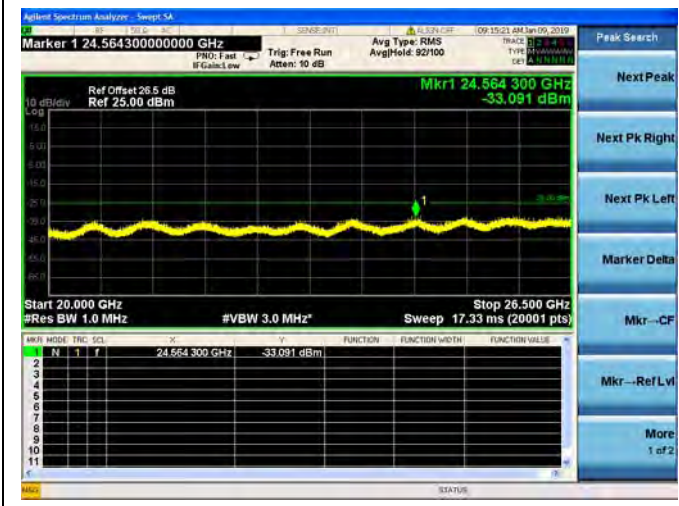

LTE Band 38 20MHz BW Low Channel

QPSK

LTE Band 38 20MHz BW Low Channel
16QAM

LTE Band 38 20MHz BW Low Channel
64QAM

LTE Band 38 20MHz BW Mid Channel

QPSK

LTE Band 38 20MHz BW Mid Channel
16QAM

LTE Band 38 20MHz BW Mid Channel
64QAM

LTE Band 38 20MHz BW High Channel
QPSK

LTE Band 38 20MHz BW High Channel
16QAM

LTE Band 38 20MHz BW High Channel
64QAM

LTE Band 40 Block A 5MHz BW Low Channel

QPSK

LTE Band 40 Block A 5MHz BW Low Channel

16QAM