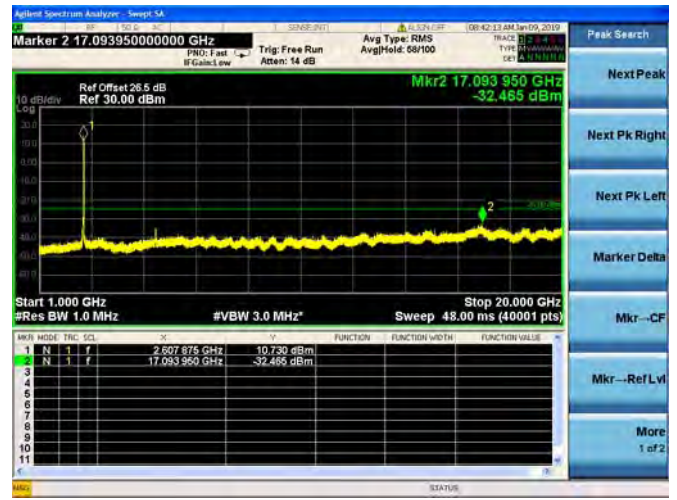

LTE Band 38 20MHz BW Low Channel

QPSK

LTE Band 38 20MHz BW Low Channel
16QAM

LTE Band 38 20MHz BW Low Channel
64QAM

LTE Band 38 20MHz BW Mid Channel

QPSK

LTE Band 38 20MHz BW Mid Channel
16QAM

LTE Band 38 20MHz BW Mid Channel
64QAM

LTE Band 38 20MHz BW High Channel
QPSK

LTE Band 38 20MHz BW High Channel
16QAM

LTE Band 38 20MHz BW High Channel
64QAM

LTE Band 40 Block A 5MHz BW Low Channel

QPSK

LTE Band 40 Block A 5MHz BW Low Channel

16QAM