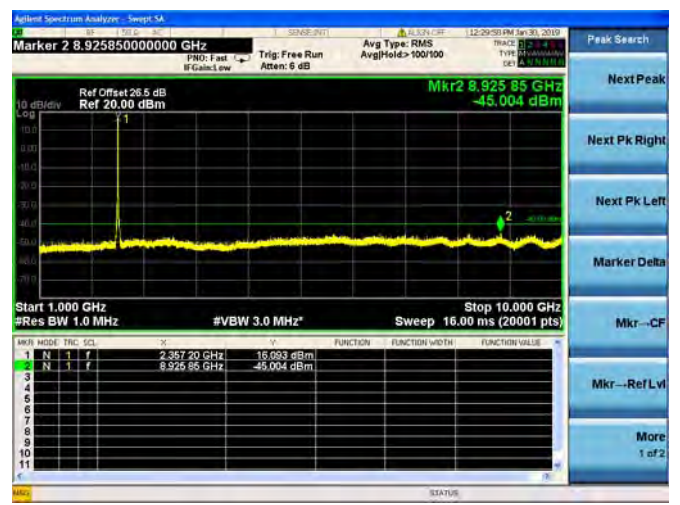

LTE Band 40 Block B 5MHz BW High Channel
16QAM

LTE Band 40 Block B 5MHz BW High Channel
64QAM

LTE Band 40 Block B 10MHz BW Mid Channel

QPSK

LTE Band 40 Block B 10MHz BW Mid Channel

16QAM

LTE Band 40 Block B 10MHz BW Mid Channel