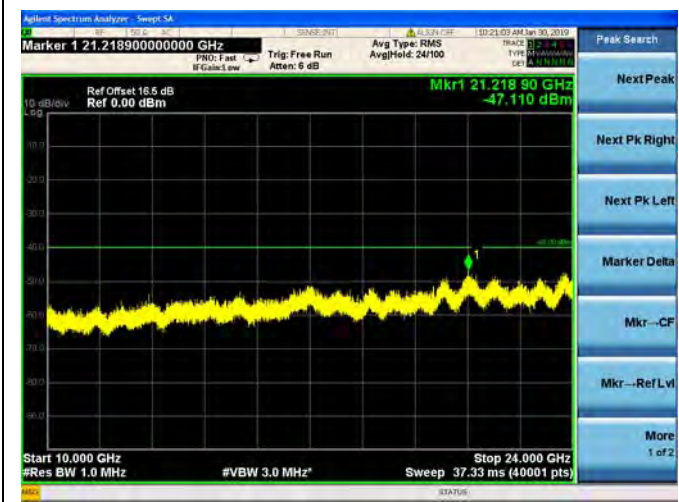

16QAM

LTE Band 40 Block A 10MHz BW Mid Channel

64QAM

LTE Band 40 Block B 5MHz BW Low Channel

QPSK

LTE Band 40 Block B 5MHz BW Low Channel

16QAM

LTE Band 40 Block B 5MHz BW Low Channel