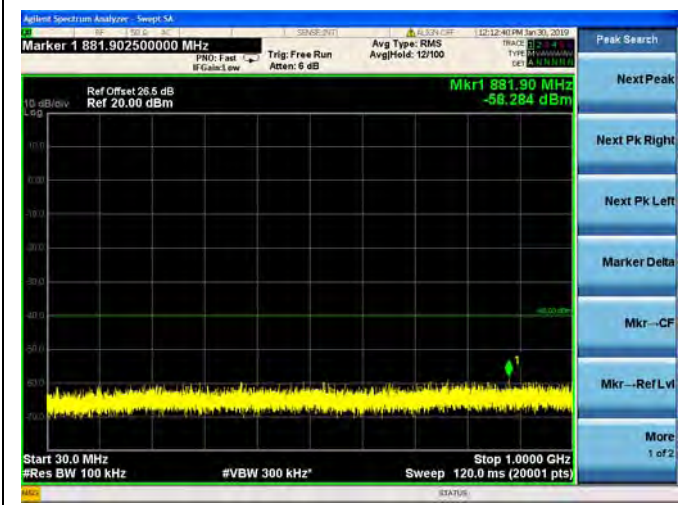

LTE Band 40 Block B 10MHz BW Mid Channel

64QAM