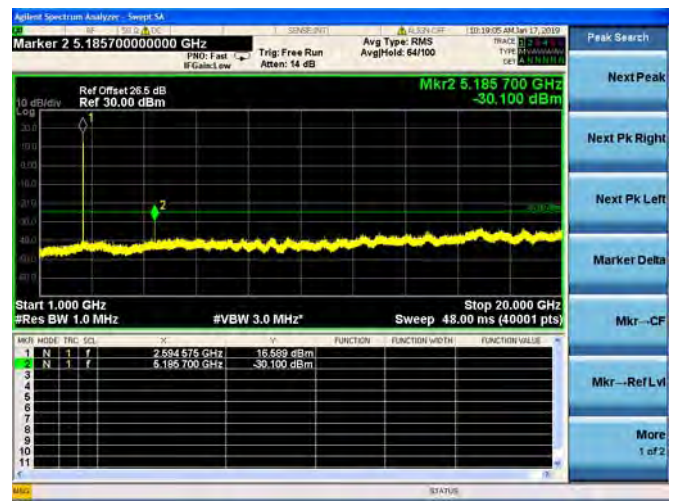

64QAM

LTE Band 41 5MHz BW Low Channel

QPSK

LTE Band 41 5MHz BW Low Channel
16QAM

LTE Band 41 5MHz BW Low Channel
64QAM

LTE Band 41 5MHz BW Mid Channel
QPSK

LTE Band 41 5MHz BW Mid Channel
16QAM

LTE Band 41 5MHz BW Mid Channel
64QAM

LTE Band 41 5MHz BW High Channel
QPSK

LTE Band 41 5MHz BW High Channel
16QAM

LTE Band 41 5MHz BW High Channel
64QAM

LTE Band 41 10MHz BW Low Channel
QPSK

LTE Band 41 10MHz BW Low Channel
16QAM

LTE Band 41 10MHz BW Low Channel
64QAM