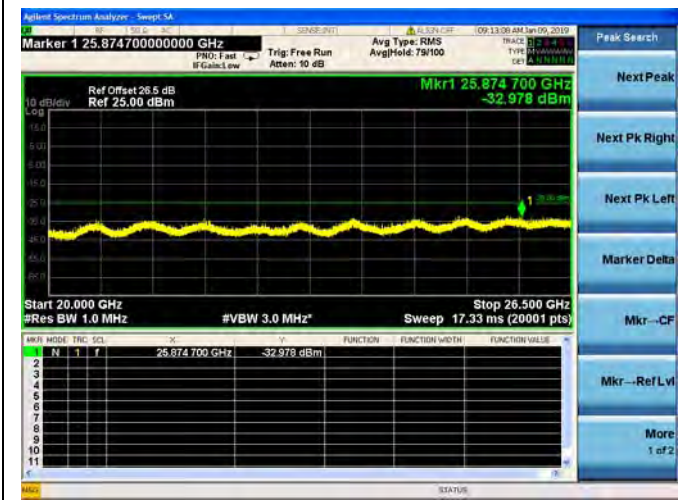

LTE Band 38 20MHz BW Low Channel

QPSK

LTE Band 38 20MHz BW Low Channel
16QAM

LTE Band 38 20MHz BW Low Channel
64QAM

LTE Band 38 20MHz BW Mid Channel

QPSK

LTE Band 38 20MHz BW Mid Channel
16QAM

LTE Band 38 20MHz BW Mid Channel
64QAM

LTE Band 38 20MHz BW High Channel
QPSK

LTE Band 38 20MHz BW High Channel
16QAM

LTE Band 38 20MHz BW High Channel
64QAM

LTE Band 40 Block A 5MHz BW Low Channel

QPSK

LTE Band 40 Block A 5MHz BW Low Channel

16QAM