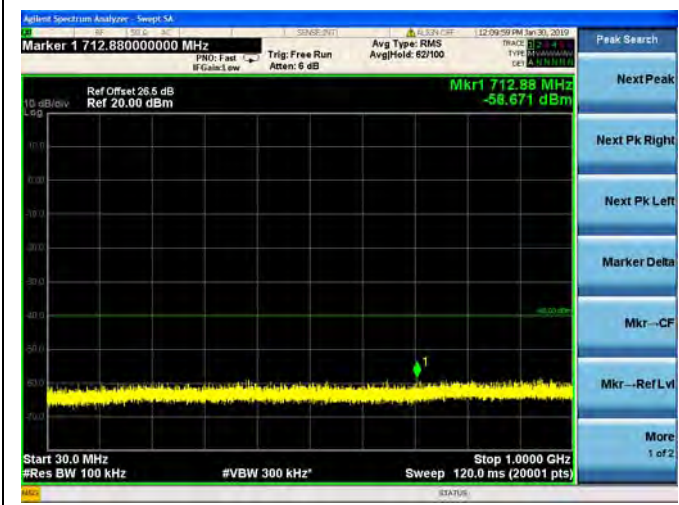

LTE Band 40 Block B 5MHz BW Low Channel

64QAM