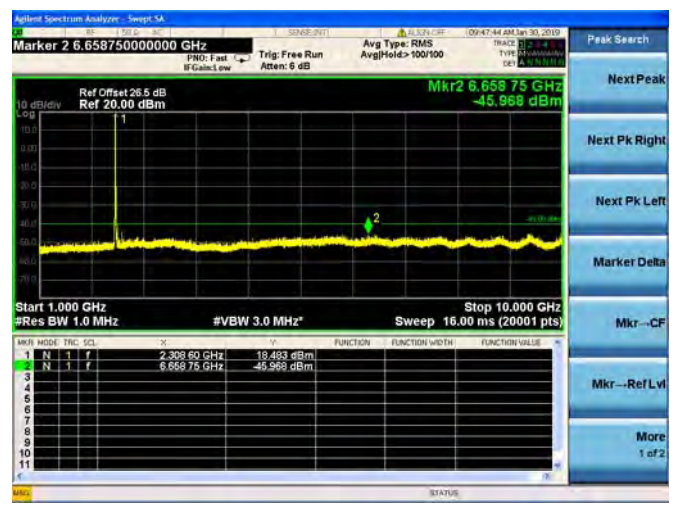

LTE Band 38 20MHz BW Low Channel

QPSK

LTE Band 38 20MHz BW Low Channel
16QAM

LTE Band 38 20MHz BW Low Channel
64QAM

LTE Band 38 20MHz BW Mid Channel

QPSK

LTE Band 38 20MHz BW Mid Channel
16QAM

LTE Band 38 20MHz BW Mid Channel
64QAM

LTE Band 38 20MHz BW High Channel
QPSK

LTE Band 38 20MHz BW High Channel
16QAM

LTE Band 38 20MHz BW High Channel
64QAM

LTE Band 40 Block A 5MHz BW Low Channel

QPSK

LTE Band 40 Block A 5MHz BW Low Channel

16QAM

LTE Band 40 Block A 5MHz BW Low Channel

64QAM

LTE Band 40 Block A 5MHz BW Mid Channel

QPSK

LTE Band 40 Block A 5MHz BW Mid Channel

16QAM

LTE Band 40 Block A 5MHz BW Mid Channel

64QAM