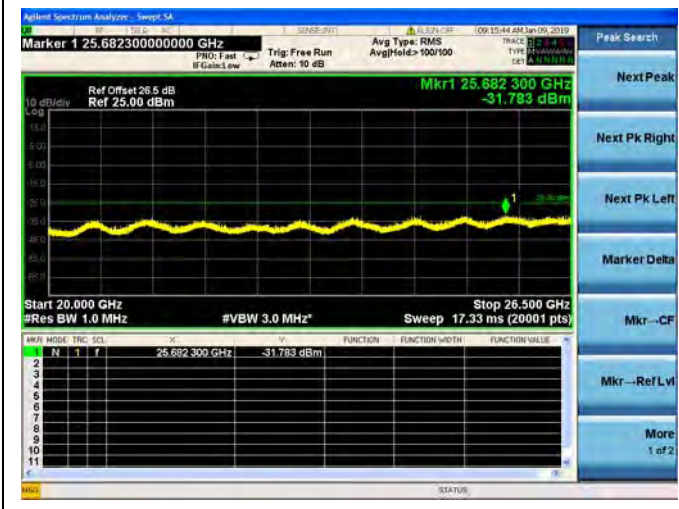

LTE Band 38 20MHz BW Low Channel

QPSK

LTE Band 38 20MHz BW Low Channel
16QAM

LTE Band 38 20MHz BW Low Channel
64QAM

LTE Band 38 20MHz BW Mid Channel

QPSK

LTE Band 38 20MHz BW Mid Channel
16QAM

LTE Band 38 20MHz BW Mid Channel
64QAM

LTE Band 38 20MHz BW High Channel
QPSK

LTE Band 38 20MHz BW High Channel
16QAM

LTE Band 38 20MHz BW High Channel
64QAM

LTE Band 40 Block A 5MHz BW Low Channel

QPSK

LTE Band 40 Block A 5MHz BW Low Channel

16QAM