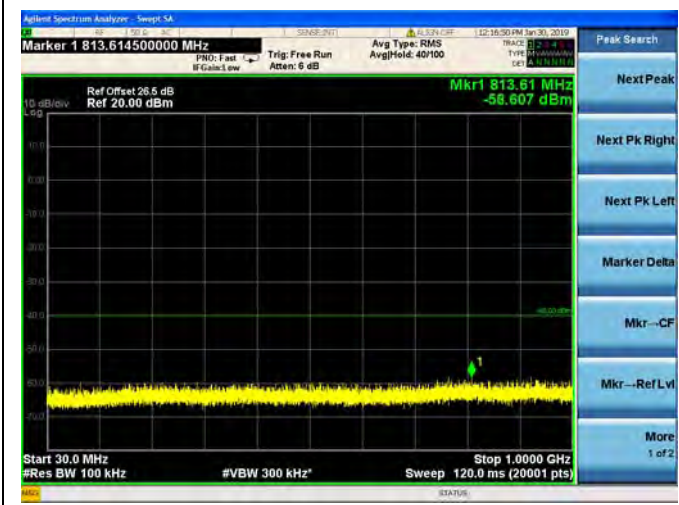

LTE Band 40 Block A 5MHz BW High Channel
 QPSK

LTE Band 40 Block A 5MHz BW High Channel
16QAM

LTE Band 40 Block A 5MHz BW High Channel

64QAM

LTE Band 40 Block A 10MHz BW Mid Channel

QPSK

LTE Band 40 Block A 10MHz BW Mid Channel

16QAM

LTE Band 40 Block A 10MHz BW Mid Channel

64QAM

LTE Band 40 Block B 5MHz BW Low Channel

QPSK

LTE Band 40 Block B 5MHz BW Low Channel

16QAM

LTE Band 40 Block B 5MHz BW Low Channel