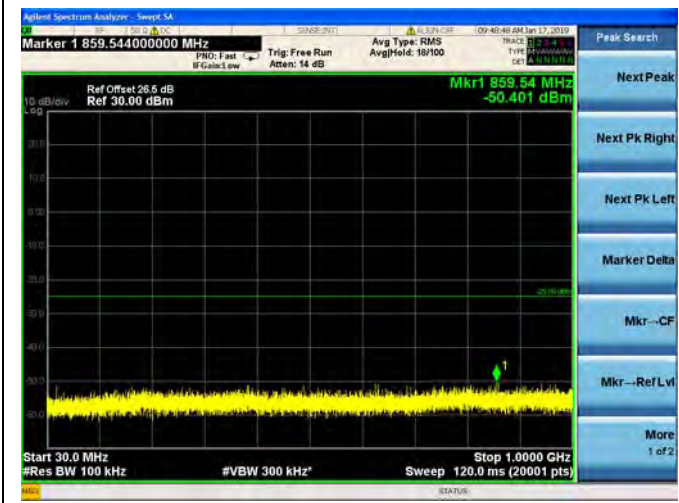

LTE Band 41 5MHz BW High Channel
QPSK

LTE Band 41 5MHz BW High Channel
16QAM

LTE Band 41 5MHz BW High Channel
64QAM

LTE Band 41 10MHz BW Low Channel
QPSK

LTE Band 41 10MHz BW Low Channel
16QAM

LTE Band 41 10MHz BW Low Channel
64QAM

LTE Band 41 10MHz BW Mid Channel
QPSK

LTE Band 41 10MHz BW Mid Channel
16QAM

LTE Band 41 10MHz BW Mid Channel
64QAM

LTE Band 41 10MHz BW High Channel
QPSK

LTE Band 41 10MHz BW High Channel
16QAM

LTE Band 41 10MHz BW High Channel
64QAM

LTE Band 41 15MHz BW Low Channel
QPSK

LTE Band 41 15MHz BW Low Channel
16QAM

LTE Band 41 15MHz BW Low Channel
64QAM