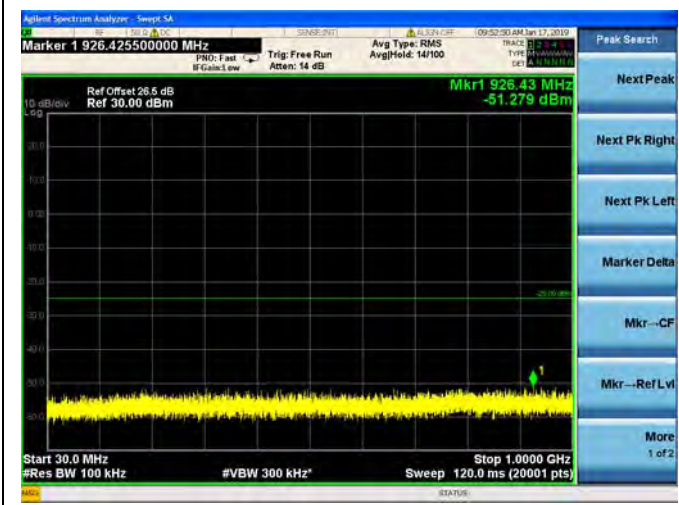

64QAM

LTE Band 41 5MHz BW Low Channel

QPSK

LTE Band 41 5MHz BW Low Channel
16QAM

LTE Band 41 5MHz BW Low Channel
64QAM

LTE Band 41 5MHz BW Mid Channel
QPSK

LTE Band 41 5MHz BW Mid Channel
16QAM

LTE Band 41 5MHz BW Mid Channel
64QAM