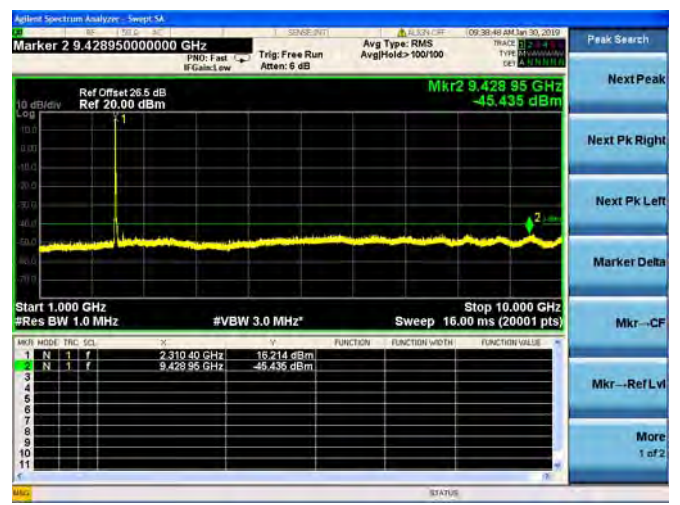

LTE Band 40 Block A 5MHz BW High Channel
 QPSK

LTE Band 40 Block A 5MHz BW High Channel
16QAM

LTE Band 40 Block A 5MHz BW High Channel

64QAM

LTE Band 40 Block A 10MHz BW Mid Channel

QPSK

LTE Band 40 Block A 10MHz BW Mid Channel

16QAM

LTE Band 40 Block A 10MHz BW Mid Channel

64QAM

LTE Band 40 Block B 5MHz BW Low Channel

QPSK

LTE Band 40 Block B 5MHz BW Low Channel

16QAM

LTE Band 40 Block B 5MHz BW Low Channel