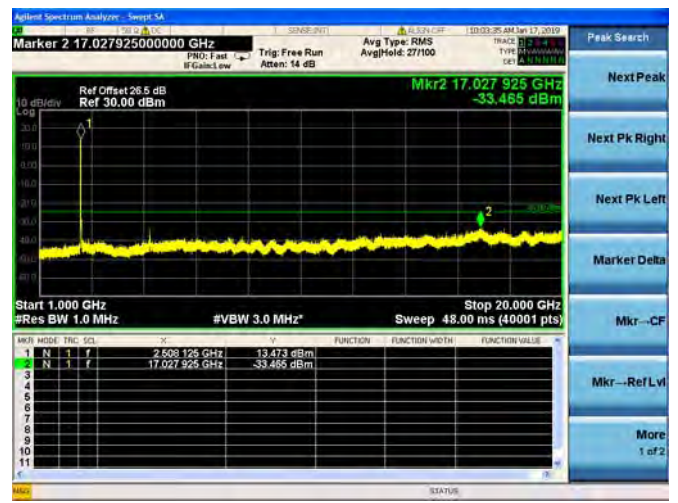

LTE Band 41 10MHz BW Mid Channel
QPSK

LTE Band 41 10MHz BW Mid Channel
16QAM

LTE Band 41 10MHz BW Mid Channel
64QAM

LTE Band 41 10MHz BW High Channel
QPSK

LTE Band 41 10MHz BW High Channel
16QAM

LTE Band 41 10MHz BW High Channel
64QAM

LTE Band 41 15MHz BW Low Channel
QPSK

LTE Band 41 15MHz BW Low Channel
16QAM

LTE Band 41 15MHz BW Low Channel
64QAM