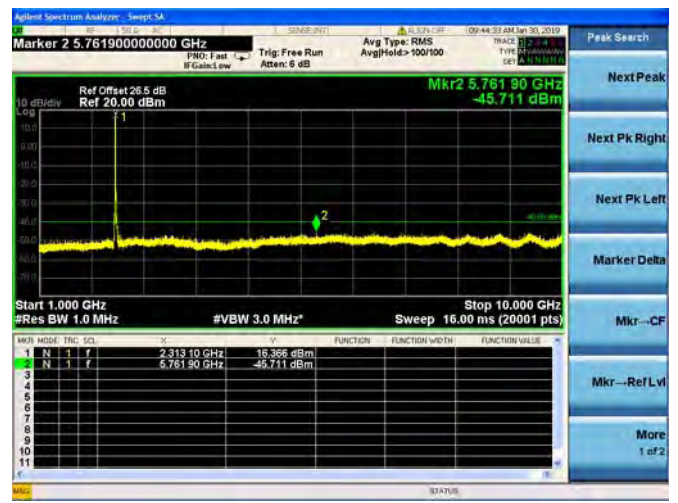

LTE Band 40 Block A 5MHz BW High Channel
 QPSK

LTE Band 40 Block A 5MHz BW High Channel
16QAM

LTE Band 40 Block A 5MHz BW High Channel

64QAM

LTE Band 40 Block A 10MHz BW Mid Channel

QPSK

LTE Band 40 Block A 10MHz BW Mid Channel

16QAM

LTE Band 40 Block A 10MHz BW Mid Channel

64QAM

LTE Band 40 Block B 5MHz BW Low Channel

QPSK

LTE Band 40 Block B 5MHz BW Low Channel

16QAM

LTE Band 40 Block B 5MHz BW Low Channel