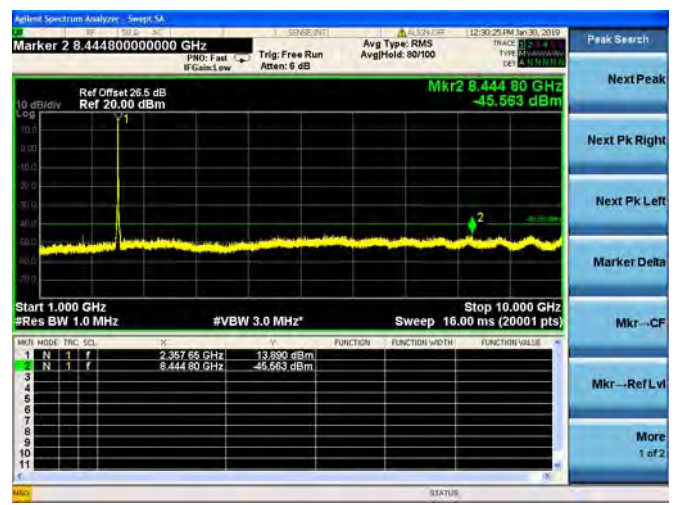

LTE Band 40 Block B 10MHz BW Mid Channel

64QAM