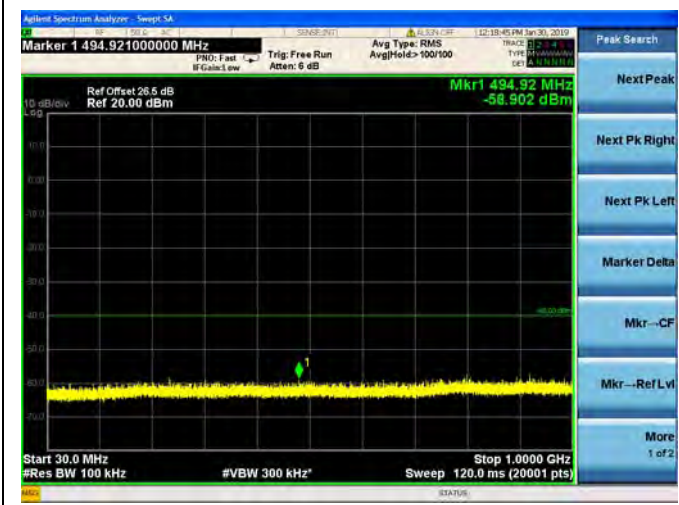

LTE Band 38 20MHz BW High Channel
QPSK

LTE Band 38 20MHz BW High Channel
16QAM

LTE Band 38 20MHz BW High Channel
64QAM

LTE Band 40 Block A 5MHz BW Low Channel

QPSK

LTE Band 40 Block A 5MHz BW Low Channel

16QAM

LTE Band 40 Block A 5MHz BW Low Channel

64QAM

LTE Band 40 Block A 5MHz BW Mid Channel

QPSK

LTE Band 40 Block A 5MHz BW Mid Channel

16QAM

LTE Band 40 Block A 5MHz BW Mid Channel

64QAM

LTE Band 40 Block A 5MHz BW High Channel
 QPSK

LTE Band 40 Block A 5MHz BW High Channel
16QAM

LTE Band 40 Block A 5MHz BW High Channel

64QAM

LTE Band 40 Block A 10MHz BW Mid Channel

QPSK

LTE Band 40 Block A 10MHz BW Mid Channel