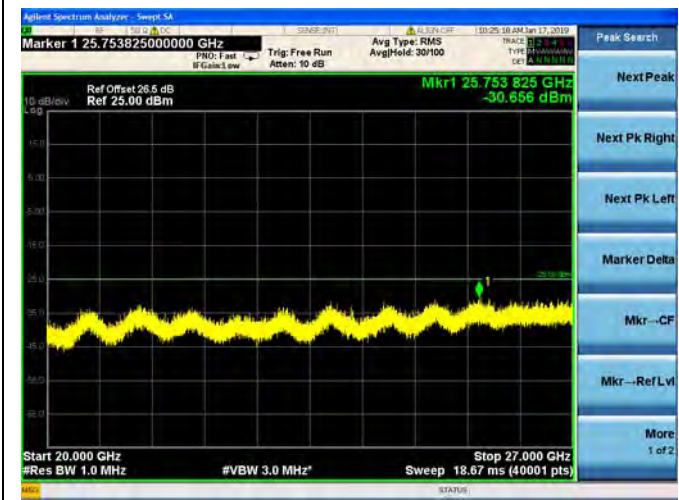

LTE Band 40 Block B 5MHz BW High Channel
16QAM

LTE Band 40 Block B 5MHz BW High Channel
64QAM

LTE Band 40 Block B 10MHz BW Mid Channel

QPSK

LTE Band 40 Block B 10MHz BW Mid Channel

16QAM

LTE Band 40 Block B 10MHz BW Mid Channel

64QAM

LTE Band 41 5MHz BW Low Channel

QPSK

LTE Band 41 5MHz BW Low Channel
16QAM

LTE Band 41 5MHz BW Low Channel
64QAM

LTE Band 41 5MHz BW Mid Channel
QPSK

LTE Band 41 5MHz BW Mid Channel
16QAM

LTE Band 41 5MHz BW Mid Channel
64QAM