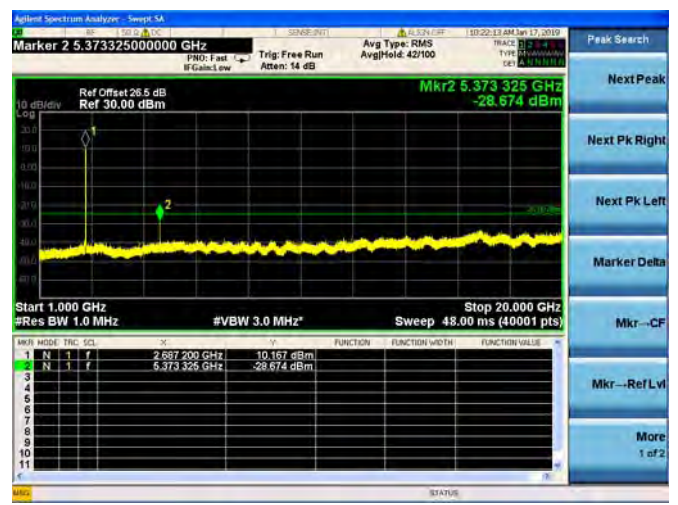

LTE Band 41 5MHz BW High Channel
QPSK

LTE Band 41 5MHz BW High Channel
16QAM

LTE Band 41 5MHz BW High Channel
64QAM

LTE Band 41 10MHz BW Low Channel
QPSK

LTE Band 41 10MHz BW Low Channel
16QAM

LTE Band 41 10MHz BW Low Channel
64QAM