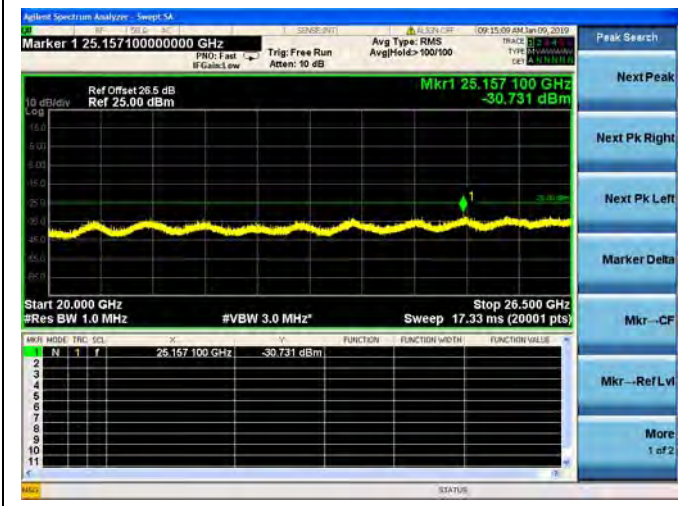

LTE Band 38 20MHz BW Low Channel

QPSK

LTE Band 38 20MHz BW Low Channel
16QAM

LTE Band 38 20MHz BW Low Channel
64QAM

LTE Band 38 20MHz BW Mid Channel

QPSK

LTE Band 38 20MHz BW Mid Channel
16QAM

LTE Band 38 20MHz BW Mid Channel
64QAM

LTE Band 38 20MHz BW High Channel
QPSK

LTE Band 38 20MHz BW High Channel
16QAM

LTE Band 38 20MHz BW High Channel
64QAM

LTE Band 40 Block A 5MHz BW Low Channel

QPSK

LTE Band 40 Block A 5MHz BW Low Channel

16QAM