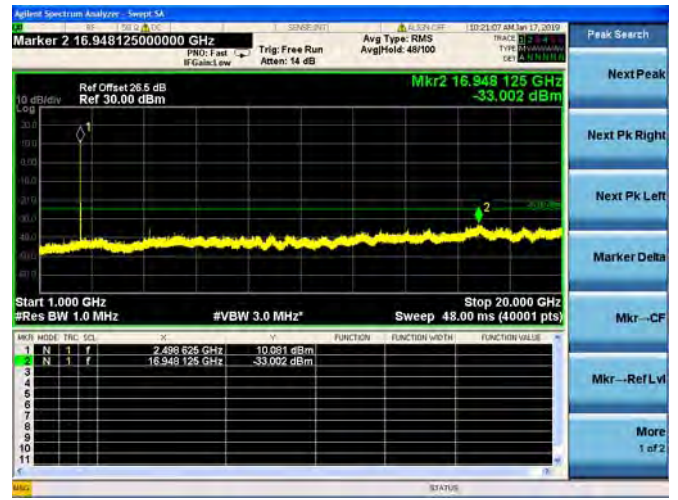

LTE Band 41 5MHz BW Low Channel

QPSK