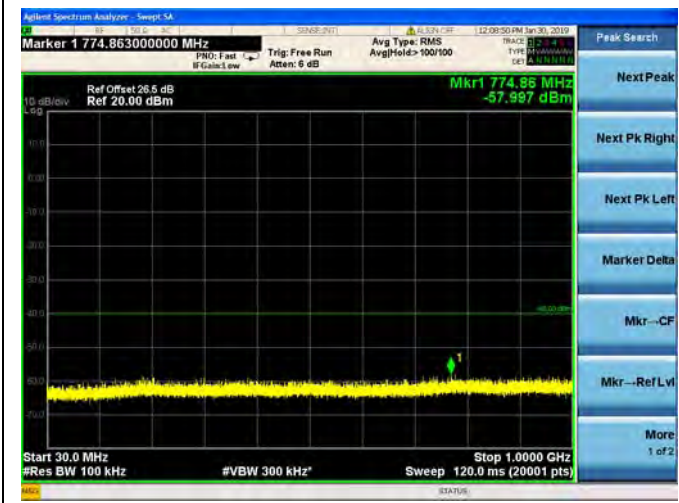

64QAM

LTE Band 40 Block B 5MHz BW Mid Channel

QPSK

LTE Band 40 Block B 5MHz BW Mid Channel

16QAM

LTE Band 40 Block B 5MHz BW Mid Channel

64QAM

LTE Band 40 Block B 5MHz BW High Channel
 QPSK

LTE Band 40 Block B 5MHz BW High Channel
16QAM

LTE Band 40 Block B 5MHz BW High Channel
64QAM

LTE Band 40 Block B 10MHz BW Mid Channel

QPSK

LTE Band 40 Block B 10MHz BW Mid Channel

16QAM

LTE Band 40 Block B 10MHz BW Mid Channel