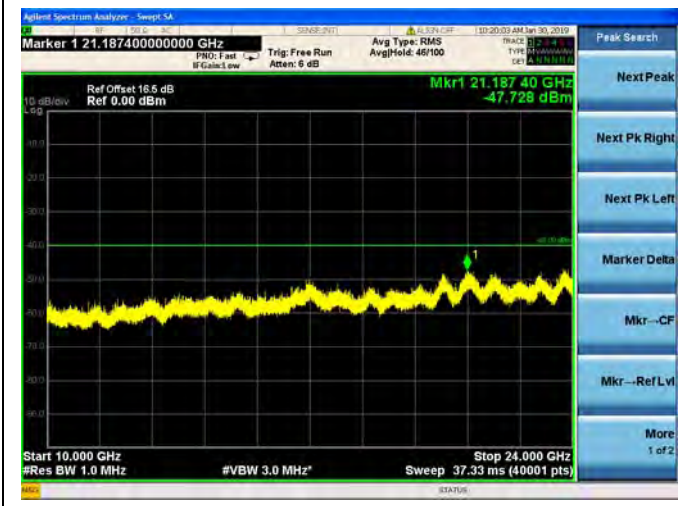

64QAM

LTE Band 40 Block B 5MHz BW Mid Channel

QPSK

LTE Band 40 Block B 5MHz BW Mid Channel

16QAM

LTE Band 40 Block B 5MHz BW Mid Channel

64QAM

LTE Band 40 Block B 5MHz BW High Channel
 QPSK

LTE Band 40 Block B 5MHz BW High Channel
16QAM

LTE Band 40 Block B 5MHz BW High Channel
64QAM

LTE Band 40 Block B 10MHz BW Mid Channel

QPSK

LTE Band 40 Block B 10MHz BW Mid Channel

16QAM

LTE Band 40 Block B 10MHz BW Mid Channel