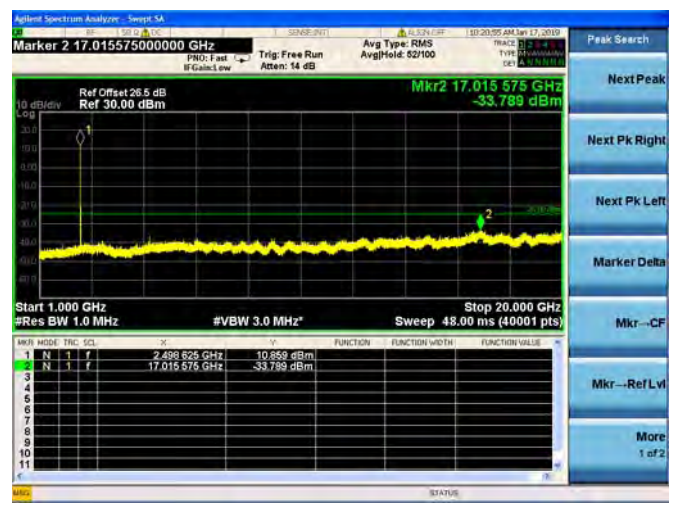

64QAM

LTE Band 41 5MHz BW Low Channel

QPSK

LTE Band 41 5MHz BW Low Channel
16QAM

LTE Band 41 5MHz BW Low Channel
64QAM

LTE Band 41 5MHz BW Mid Channel
QPSK

LTE Band 41 5MHz BW Mid Channel
16QAM

LTE Band 41 5MHz BW Mid Channel
64QAM