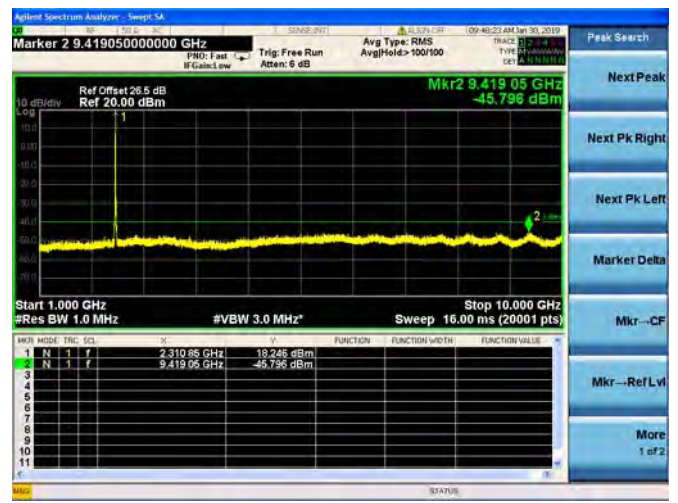

LTE Band 38 20MHz BW High Channel
QPSK

LTE Band 38 20MHz BW High Channel
16QAM

LTE Band 38 20MHz BW High Channel
64QAM

LTE Band 40 Block A 5MHz BW Low Channel

QPSK

LTE Band 40 Block A 5MHz BW Low Channel

16QAM

LTE Band 40 Block A 5MHz BW Low Channel

64QAM

LTE Band 40 Block A 5MHz BW Mid Channel

QPSK

LTE Band 40 Block A 5MHz BW Mid Channel

16QAM

LTE Band 40 Block A 5MHz BW Mid Channel

64QAM

LTE Band 40 Block A 5MHz BW High Channel
 QPSK

LTE Band 40 Block A 5MHz BW High Channel
16QAM

LTE Band 40 Block A 5MHz BW High Channel

64QAM

LTE Band 40 Block A 10MHz BW Mid Channel

QPSK

LTE Band 40 Block A 10MHz BW Mid Channel