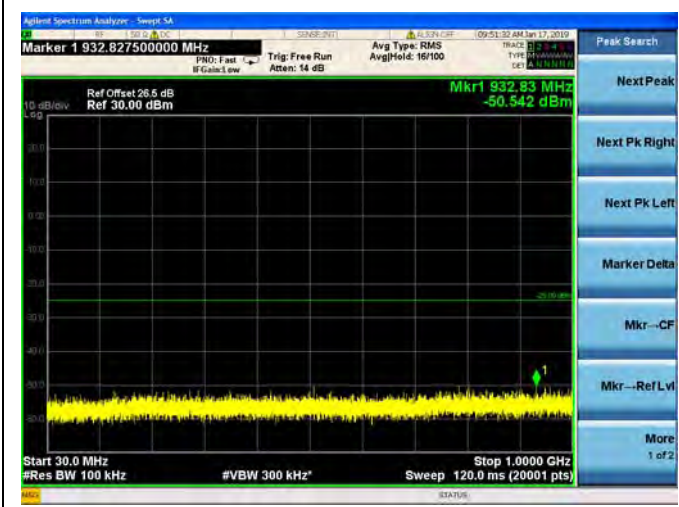

LTE Band 41 5MHz BW High Channel
QPSK

LTE Band 41 5MHz BW High Channel
16QAM

LTE Band 41 5MHz BW High Channel
64QAM

LTE Band 41 10MHz BW Low Channel
QPSK

LTE Band 41 10MHz BW Low Channel
16QAM

LTE Band 41 10MHz BW Low Channel
64QAM

LTE Band 41 10MHz BW Mid Channel
QPSK

LTE Band 41 10MHz BW Mid Channel
16QAM

LTE Band 41 10MHz BW Mid Channel
64QAM

LTE Band 41 10MHz BW High Channel
QPSK

LTE Band 41 10MHz BW High Channel
16QAM

LTE Band 41 10MHz BW High Channel
64QAM

LTE Band 41 15MHz BW Low Channel
QPSK

LTE Band 41 15MHz BW Low Channel
16QAM

LTE Band 41 15MHz BW Low Channel
64QAM