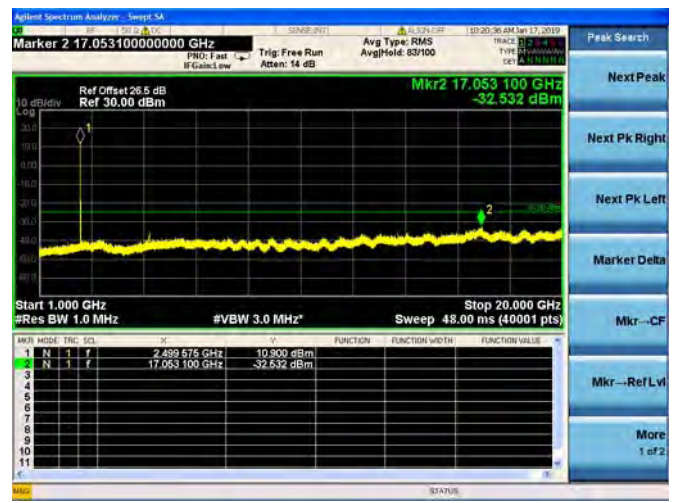

64QAM

LTE Band 41 5MHz BW Low Channel

QPSK

LTE Band 41 5MHz BW Low Channel
16QAM

LTE Band 41 5MHz BW Low Channel
64QAM

LTE Band 41 5MHz BW Mid Channel
QPSK

LTE Band 41 5MHz BW Mid Channel
16QAM

LTE Band 41 5MHz BW Mid Channel
64QAM

LTE Band 41 5MHz BW High Channel
QPSK

LTE Band 41 5MHz BW High Channel
16QAM

LTE Band 41 5MHz BW High Channel
64QAM

LTE Band 41 10MHz BW Low Channel
QPSK

LTE Band 41 10MHz BW Low Channel
16QAM

LTE Band 41 10MHz BW Low Channel
64QAM