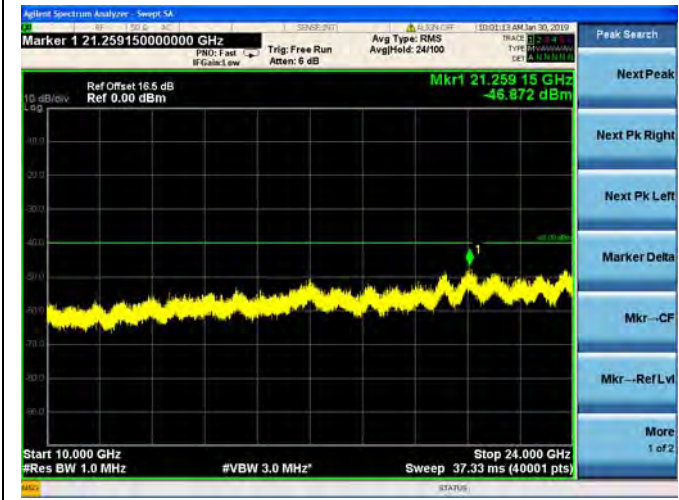

LTE Band 40 Block A 5MHz BW High Channel
 QPSK

LTE Band 40 Block A 5MHz BW High Channel
16QAM

LTE Band 40 Block A 5MHz BW High Channel

64QAM

LTE Band 40 Block A 10MHz BW Mid Channel

QPSK

LTE Band 40 Block A 10MHz BW Mid Channel