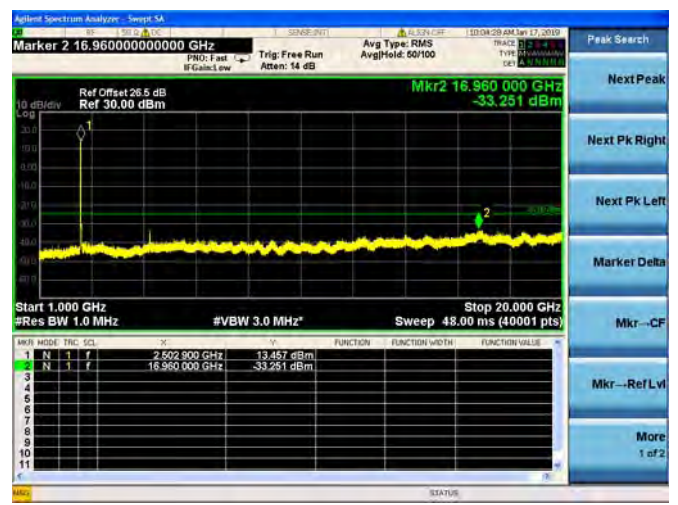

LTE Band 41 10MHz BW Mid Channel
QPSK

LTE Band 41 10MHz BW Mid Channel
16QAM

LTE Band 41 10MHz BW Mid Channel
64QAM

LTE Band 41 10MHz BW High Channel
QPSK

LTE Band 41 10MHz BW High Channel
16QAM

LTE Band 41 10MHz BW High Channel
64QAM

LTE Band 41 15MHz BW Low Channel
QPSK

LTE Band 41 15MHz BW Low Channel
16QAM

LTE Band 41 15MHz BW Low Channel
64QAM