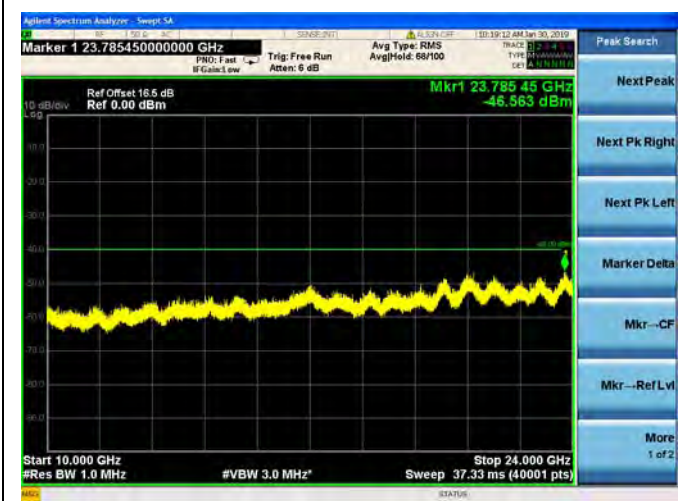

64QAM

LTE Band 40 Block B 5MHz BW Mid Channel

QPSK

LTE Band 40 Block B 5MHz BW Mid Channel

16QAM

LTE Band 40 Block B 5MHz BW Mid Channel

64QAM

LTE Band 40 Block B 5MHz BW High Channel
 QPSK

LTE Band 40 Block B 5MHz BW High Channel
16QAM

LTE Band 40 Block B 5MHz BW High Channel
64QAM

LTE Band 40 Block B 10MHz BW Mid Channel

QPSK

LTE Band 40 Block B 10MHz BW Mid Channel

16QAM

LTE Band 40 Block B 10MHz BW Mid Channel