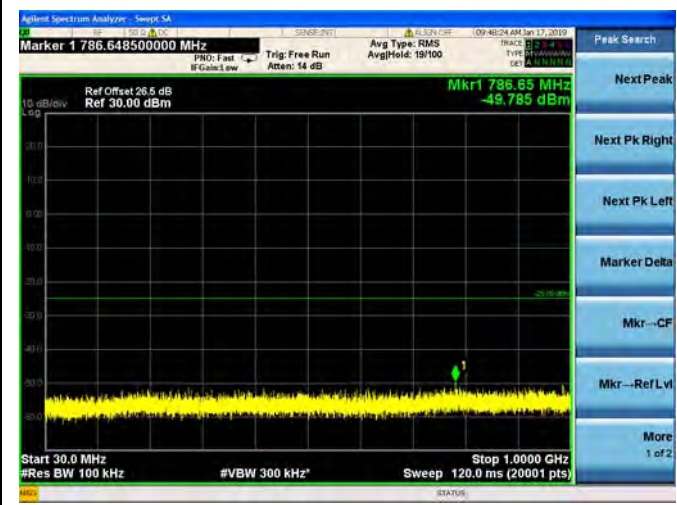

LTE Band 41 5MHz BW High Channel
QPSK

LTE Band 41 5MHz BW High Channel
16QAM

LTE Band 41 5MHz BW High Channel
64QAM

LTE Band 41 10MHz BW Low Channel
QPSK

LTE Band 41 10MHz BW Low Channel
16QAM

LTE Band 41 10MHz BW Low Channel
64QAM

LTE Band 41 10MHz BW Mid Channel
QPSK

LTE Band 41 10MHz BW Mid Channel
16QAM

LTE Band 41 10MHz BW Mid Channel
64QAM

LTE Band 41 10MHz BW High Channel
QPSK

LTE Band 41 10MHz BW High Channel
16QAM

LTE Band 41 10MHz BW High Channel
64QAM

LTE Band 41 15MHz BW Low Channel
QPSK

LTE Band 41 15MHz BW Low Channel
16QAM

LTE Band 41 15MHz BW Low Channel
64QAM