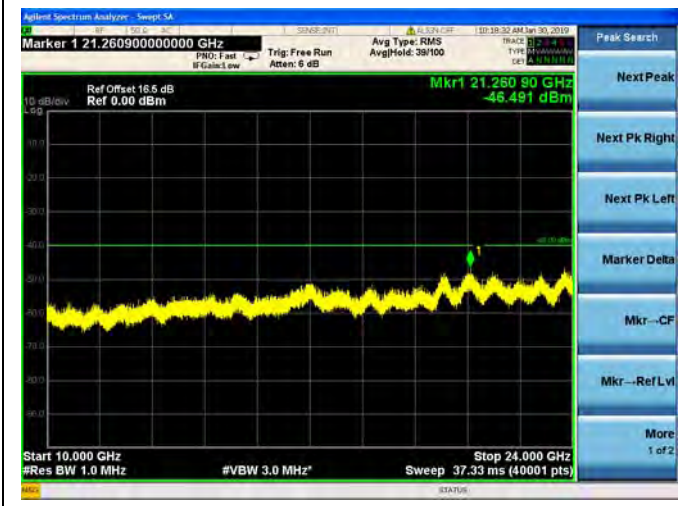

LTE Band 40 Block B 5MHz BW High Channel
16QAM

LTE Band 40 Block B 5MHz BW High Channel
64QAM

LTE Band 40 Block B 10MHz BW Mid Channel

QPSK

LTE Band 40 Block B 10MHz BW Mid Channel

16QAM

LTE Band 40 Block B 10MHz BW Mid Channel