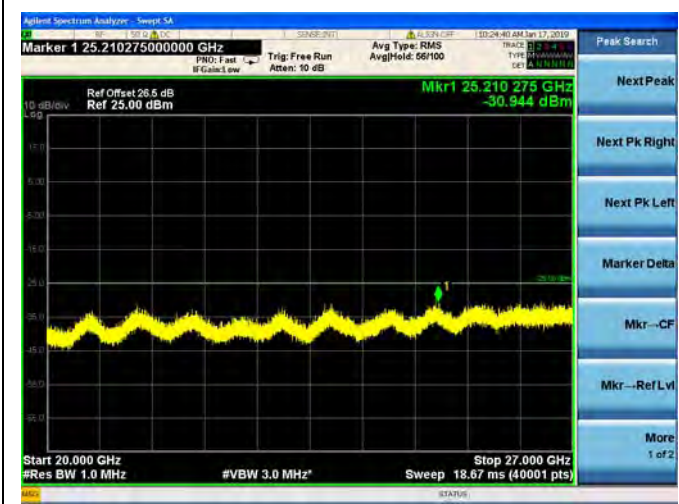

LTE Band 40 Block B 5MHz BW High Channel
16QAM

LTE Band 40 Block B 5MHz BW High Channel
64QAM

LTE Band 40 Block B 10MHz BW Mid Channel

QPSK

LTE Band 40 Block B 10MHz BW Mid Channel

16QAM

LTE Band 40 Block B 10MHz BW Mid Channel

64QAM

LTE Band 41 5MHz BW Low Channel

QPSK

LTE Band 41 5MHz BW Low Channel
16QAM

LTE Band 41 5MHz BW Low Channel
64QAM

LTE Band 41 5MHz BW Mid Channel
QPSK

LTE Band 41 5MHz BW Mid Channel
16QAM

LTE Band 41 5MHz BW Mid Channel
64QAM

LTE Band 41 5MHz BW High Channel
QPSK

LTE Band 41 5MHz BW High Channel
16QAM

LTE Band 41 5MHz BW High Channel
64QAM

LTE Band 41 10MHz BW Low Channel
QPSK

LTE Band 41 10MHz BW Low Channel
16QAM

LTE Band 41 10MHz BW Low Channel
64QAM