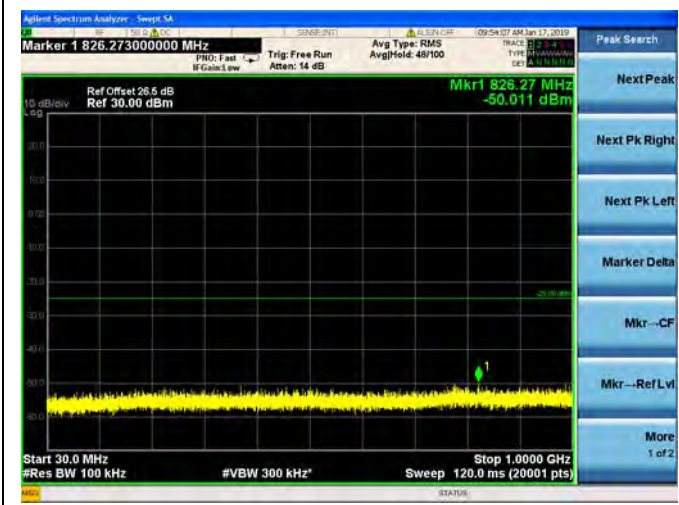

LTE Band 41 5MHz BW High Channel
16QAM