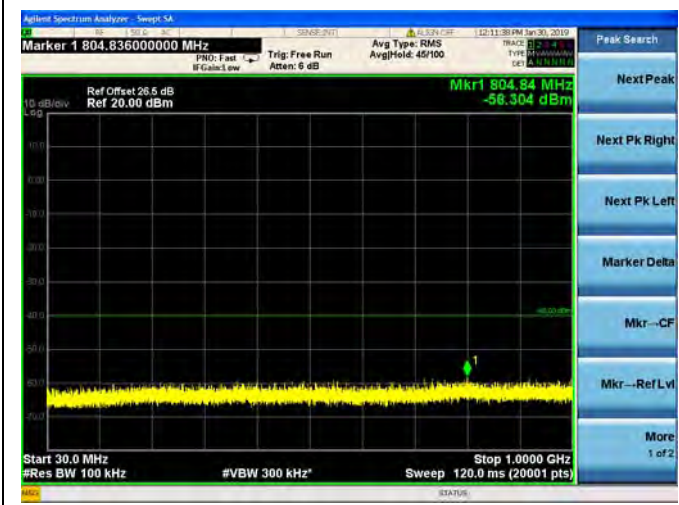

LTE Band 40 Block B 5MHz BW Mid Channel

QPSK