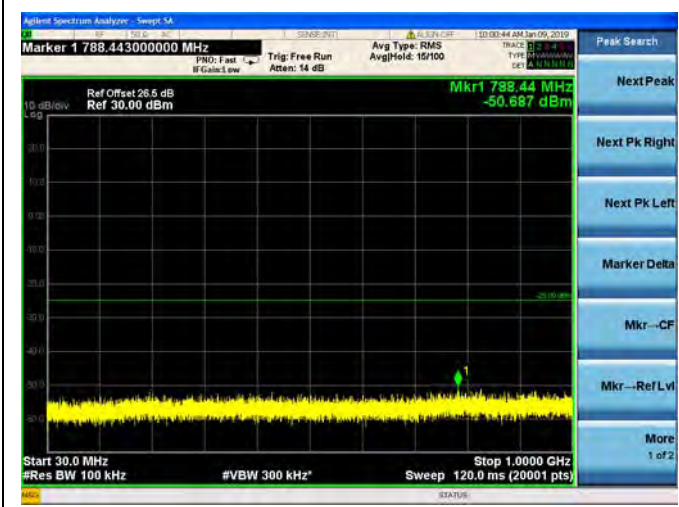

LTE Band 38 20MHz BW Low Channel

QPSK

LTE Band 38 20MHz BW Low Channel
16QAM

LTE Band 38 20MHz BW Low Channel
64QAM

LTE Band 38 20MHz BW Mid Channel

QPSK

LTE Band 38 20MHz BW Mid Channel
16QAM

LTE Band 38 20MHz BW Mid Channel
64QAM

LTE Band 38 20MHz BW High Channel
QPSK

LTE Band 38 20MHz BW High Channel
16QAM

LTE Band 38 20MHz BW High Channel
64QAM

LTE Band 40 Block A 5MHz BW Low Channel

QPSK

LTE Band 40 Block A 5MHz BW Low Channel

16QAM