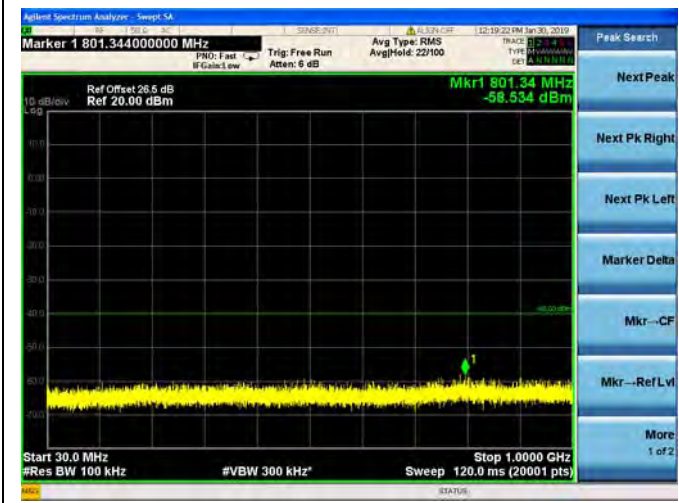

LTE Band 38 20MHz BW High Channel
QPSK

LTE Band 38 20MHz BW High Channel
16QAM

LTE Band 38 20MHz BW High Channel
64QAM

LTE Band 40 Block A 5MHz BW Low Channel

QPSK

LTE Band 40 Block A 5MHz BW Low Channel

16QAM

LTE Band 40 Block A 5MHz BW Low Channel

64QAM

LTE Band 40 Block A 5MHz BW Mid Channel

QPSK

LTE Band 40 Block A 5MHz BW Mid Channel

16QAM

LTE Band 40 Block A 5MHz BW Mid Channel

64QAM

LTE Band 40 Block A 5MHz BW High Channel
 QPSK

LTE Band 40 Block A 5MHz BW High Channel
16QAM

LTE Band 40 Block A 5MHz BW High Channel

64QAM

LTE Band 40 Block A 10MHz BW Mid Channel

QPSK

LTE Band 40 Block A 10MHz BW Mid Channel