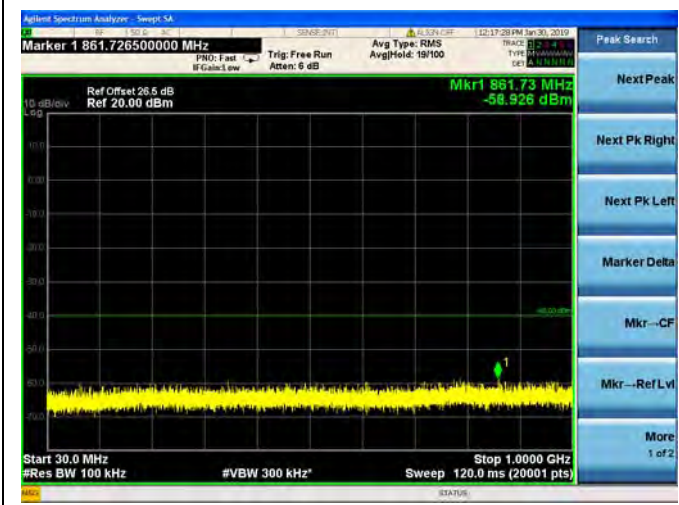

LTE Band 38 20MHz BW High Channel
QPSK

LTE Band 38 20MHz BW High Channel
16QAM

LTE Band 38 20MHz BW High Channel
64QAM

LTE Band 40 Block A 5MHz BW Low Channel

QPSK

LTE Band 40 Block A 5MHz BW Low Channel

16QAM

LTE Band 40 Block A 5MHz BW Low Channel

64QAM

LTE Band 40 Block A 5MHz BW Mid Channel

QPSK

LTE Band 40 Block A 5MHz BW Mid Channel

16QAM

LTE Band 40 Block A 5MHz BW Mid Channel

64QAM

LTE Band 40 Block A 5MHz BW High Channel
 QPSK

LTE Band 40 Block A 5MHz BW High Channel
16QAM

LTE Band 40 Block A 5MHz BW High Channel

64QAM

LTE Band 40 Block A 10MHz BW Mid Channel

QPSK

LTE Band 40 Block A 10MHz BW Mid Channel