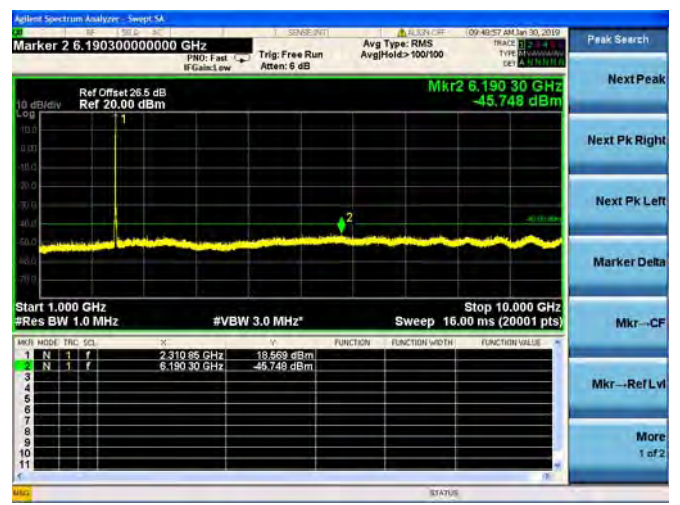

LTE Band 38 20MHz BW High Channel
QPSK

LTE Band 38 20MHz BW High Channel
16QAM

LTE Band 38 20MHz BW High Channel
64QAM

LTE Band 40 Block A 5MHz BW Low Channel

QPSK

LTE Band 40 Block A 5MHz BW Low Channel

16QAM

LTE Band 40 Block A 5MHz BW Low Channel

64QAM

LTE Band 40 Block A 5MHz BW Mid Channel

QPSK

LTE Band 40 Block A 5MHz BW Mid Channel

16QAM

LTE Band 40 Block A 5MHz BW Mid Channel

64QAM

LTE Band 40 Block A 5MHz BW High Channel
 QPSK

LTE Band 40 Block A 5MHz BW High Channel
16QAM

LTE Band 40 Block A 5MHz BW High Channel

64QAM

LTE Band 40 Block A 10MHz BW Mid Channel

QPSK

LTE Band 40 Block A 10MHz BW Mid Channel