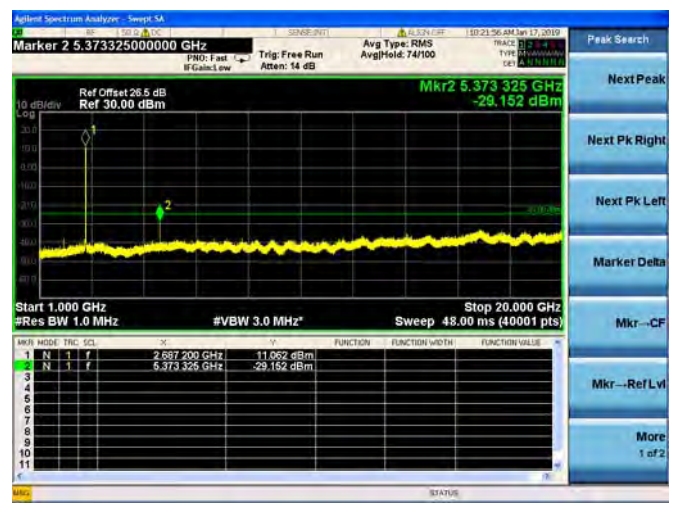

64QAM

LTE Band 41 5MHz BW Low Channel

QPSK

LTE Band 41 5MHz BW Low Channel
16QAM

LTE Band 41 5MHz BW Low Channel
64QAM

LTE Band 41 5MHz BW Mid Channel
QPSK

LTE Band 41 5MHz BW Mid Channel
16QAM

LTE Band 41 5MHz BW Mid Channel
64QAM

LTE Band 41 5MHz BW High Channel
QPSK

LTE Band 41 5MHz BW High Channel
16QAM

LTE Band 41 5MHz BW High Channel
64QAM

LTE Band 41 10MHz BW Low Channel
QPSK

LTE Band 41 10MHz BW Low Channel
16QAM

LTE Band 41 10MHz BW Low Channel
64QAM