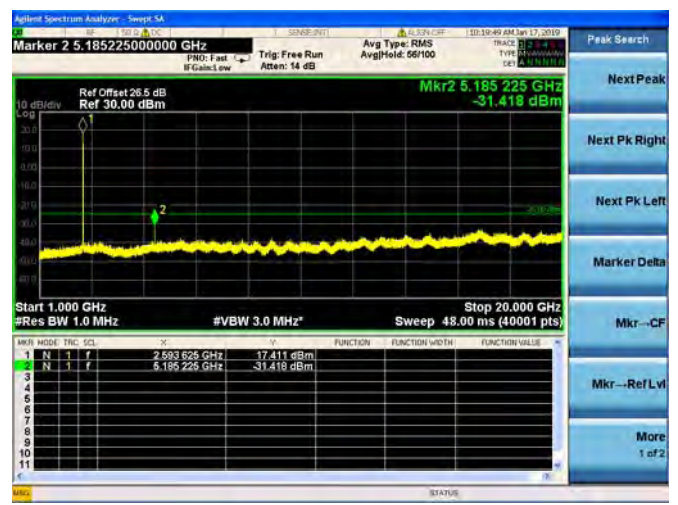

64QAM

LTE Band 41 5MHz BW Low Channel

QPSK

LTE Band 41 5MHz BW Low Channel
16QAM

LTE Band 41 5MHz BW Low Channel
64QAM

LTE Band 41 5MHz BW Mid Channel
QPSK

LTE Band 41 5MHz BW Mid Channel
16QAM

LTE Band 41 5MHz BW Mid Channel
64QAM

LTE Band 41 5MHz BW High Channel
QPSK

LTE Band 41 5MHz BW High Channel
16QAM

LTE Band 41 5MHz BW High Channel
64QAM

LTE Band 41 10MHz BW Low Channel
QPSK

LTE Band 41 10MHz BW Low Channel
16QAM

LTE Band 41 10MHz BW Low Channel
64QAM