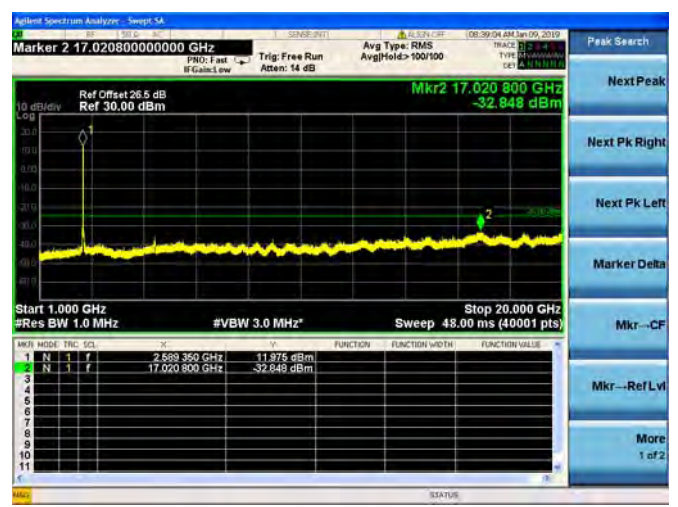

LTE Band 38 20MHz BW Low Channel

QPSK

LTE Band 38 20MHz BW Low Channel
16QAM

LTE Band 38 20MHz BW Low Channel
64QAM

LTE Band 38 20MHz BW Mid Channel

QPSK

LTE Band 38 20MHz BW Mid Channel
16QAM

LTE Band 38 20MHz BW Mid Channel
64QAM

LTE Band 38 20MHz BW High Channel
QPSK

LTE Band 38 20MHz BW High Channel
16QAM

LTE Band 38 20MHz BW High Channel
64QAM

LTE Band 40 Block A 5MHz BW Low Channel

QPSK

LTE Band 40 Block A 5MHz BW Low Channel

16QAM