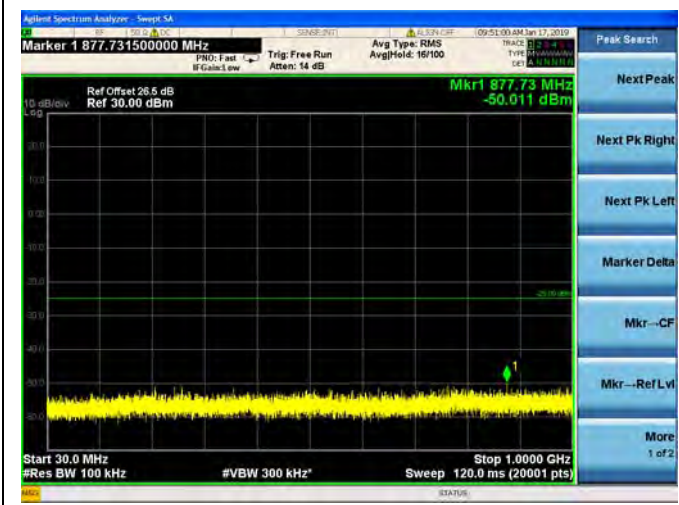

LTE Band 41 5MHz BW High Channel
QPSK

LTE Band 41 5MHz BW High Channel
16QAM

LTE Band 41 5MHz BW High Channel
64QAM

LTE Band 41 10MHz BW Low Channel
QPSK

LTE Band 41 10MHz BW Low Channel
16QAM

LTE Band 41 10MHz BW Low Channel
64QAM

LTE Band 41 10MHz BW Mid Channel
QPSK

LTE Band 41 10MHz BW Mid Channel
16QAM

LTE Band 41 10MHz BW Mid Channel
64QAM

LTE Band 41 10MHz BW High Channel
QPSK

LTE Band 41 10MHz BW High Channel
16QAM

LTE Band 41 10MHz BW High Channel
64QAM