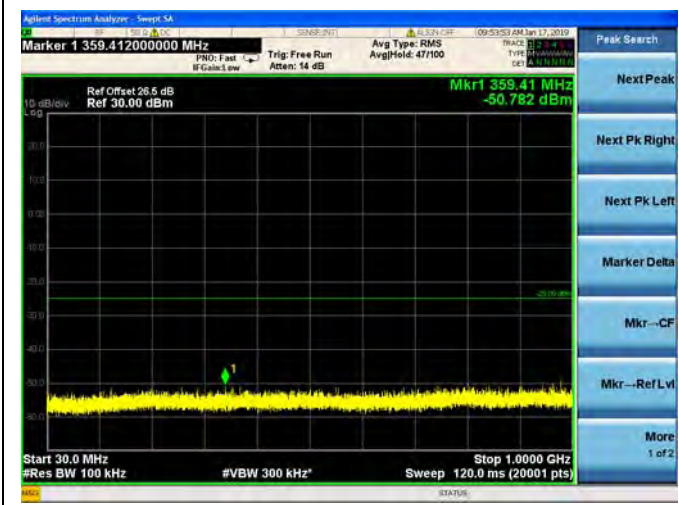

LTE Band 41 5MHz BW High Channel
QPSK

LTE Band 41 5MHz BW High Channel
16QAM

LTE Band 41 5MHz BW High Channel
64QAM

LTE Band 41 10MHz BW Low Channel
QPSK

LTE Band 41 10MHz BW Low Channel
16QAM

LTE Band 41 10MHz BW Low Channel
64QAM