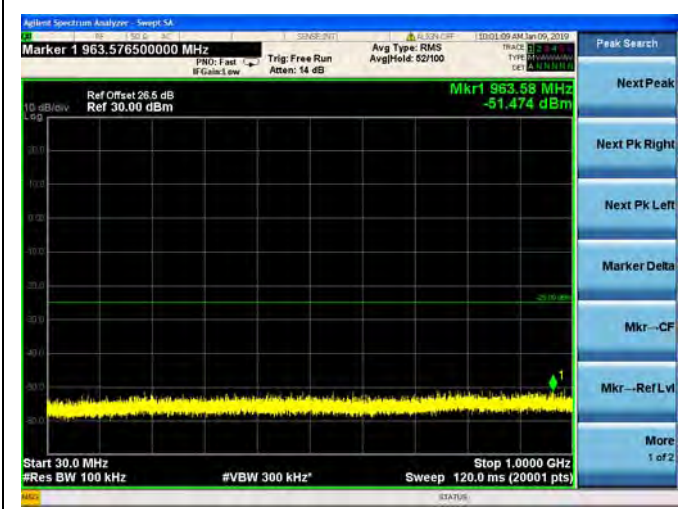

LTE Band 38 20MHz BW Low Channel

QPSK

LTE Band 38 20MHz BW Low Channel
16QAM

LTE Band 38 20MHz BW Low Channel
64QAM

LTE Band 38 20MHz BW Mid Channel

QPSK

LTE Band 38 20MHz BW Mid Channel
16QAM

LTE Band 38 20MHz BW Mid Channel
64QAM

LTE Band 38 20MHz BW High Channel
QPSK

LTE Band 38 20MHz BW High Channel
16QAM

LTE Band 38 20MHz BW High Channel
64QAM

LTE Band 40 Block A 5MHz BW Low Channel

QPSK

LTE Band 40 Block A 5MHz BW Low Channel

16QAM