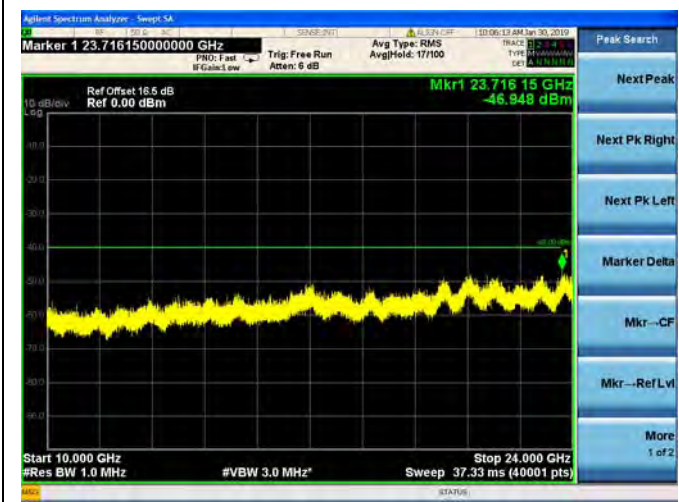

LTE Band 38 20MHz BW High Channel
QPSK

LTE Band 38 20MHz BW High Channel
16QAM

LTE Band 38 20MHz BW High Channel
64QAM

LTE Band 40 Block A 5MHz BW Low Channel

QPSK

LTE Band 40 Block A 5MHz BW Low Channel

16QAM

LTE Band 40 Block A 5MHz BW Low Channel

64QAM

LTE Band 40 Block A 5MHz BW Mid Channel

QPSK

LTE Band 40 Block A 5MHz BW Mid Channel

16QAM

LTE Band 40 Block A 5MHz BW Mid Channel

64QAM

LTE Band 40 Block A 5MHz BW High Channel
 QPSK

LTE Band 40 Block A 5MHz BW High Channel
16QAM

LTE Band 40 Block A 5MHz BW High Channel

64QAM

LTE Band 40 Block A 10MHz BW Mid Channel

QPSK

LTE Band 40 Block A 10MHz BW Mid Channel