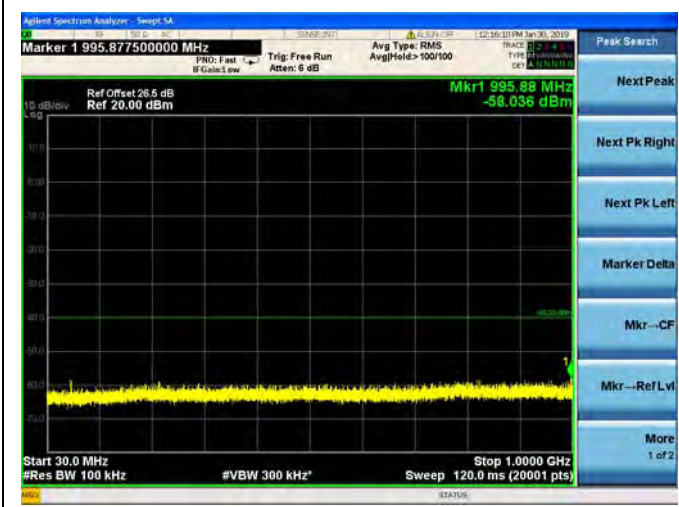

LTE Band 40 Block A 10MHz BW Mid Channel

16QAM