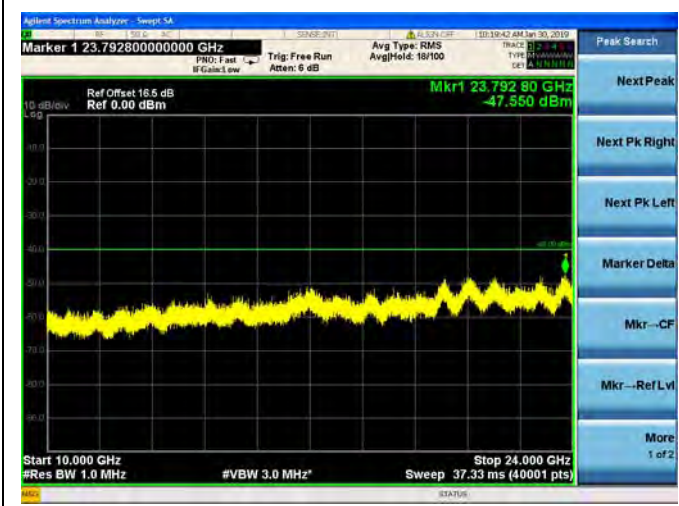

64QAM

LTE Band 40 Block B 5MHz BW Mid Channel

QPSK

LTE Band 40 Block B 5MHz BW Mid Channel

16QAM

LTE Band 40 Block B 5MHz BW Mid Channel

64QAM

LTE Band 40 Block B 5MHz BW High Channel
 QPSK

LTE Band 40 Block B 5MHz BW High Channel
16QAM

LTE Band 40 Block B 5MHz BW High Channel
64QAM

LTE Band 40 Block B 10MHz BW Mid Channel

QPSK

LTE Band 40 Block B 10MHz BW Mid Channel

16QAM

LTE Band 40 Block B 10MHz BW Mid Channel