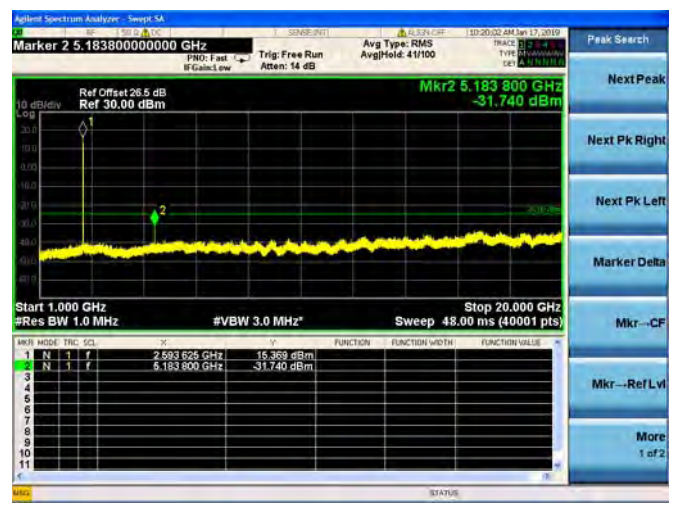

64QAM

LTE Band 41 5MHz BW Low Channel

QPSK

LTE Band 41 5MHz BW Low Channel
16QAM

LTE Band 41 5MHz BW Low Channel
64QAM

LTE Band 41 5MHz BW Mid Channel
QPSK

LTE Band 41 5MHz BW Mid Channel
16QAM

LTE Band 41 5MHz BW Mid Channel
64QAM