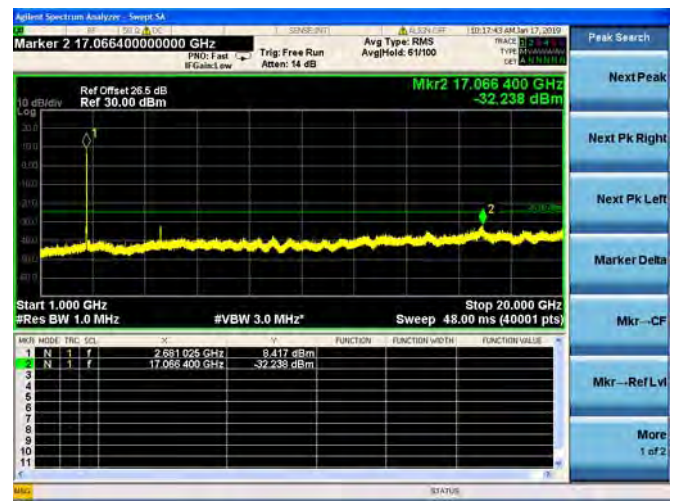

LTE Band 41 5MHz BW High Channel
QPSK

LTE Band 41 5MHz BW High Channel
16QAM

LTE Band 41 5MHz BW High Channel
64QAM

LTE Band 41 10MHz BW Low Channel
QPSK

LTE Band 41 10MHz BW Low Channel
16QAM

LTE Band 41 10MHz BW Low Channel
64QAM

LTE Band 41 10MHz BW Mid Channel
QPSK

LTE Band 41 10MHz BW Mid Channel
16QAM

LTE Band 41 10MHz BW Mid Channel
64QAM

LTE Band 41 10MHz BW High Channel
QPSK

LTE Band 41 10MHz BW High Channel
16QAM

LTE Band 41 10MHz BW High Channel
64QAM

LTE Band 41 15MHz BW Low Channel
QPSK

LTE Band 41 15MHz BW Low Channel
16QAM

LTE Band 41 15MHz BW Low Channel
64QAM