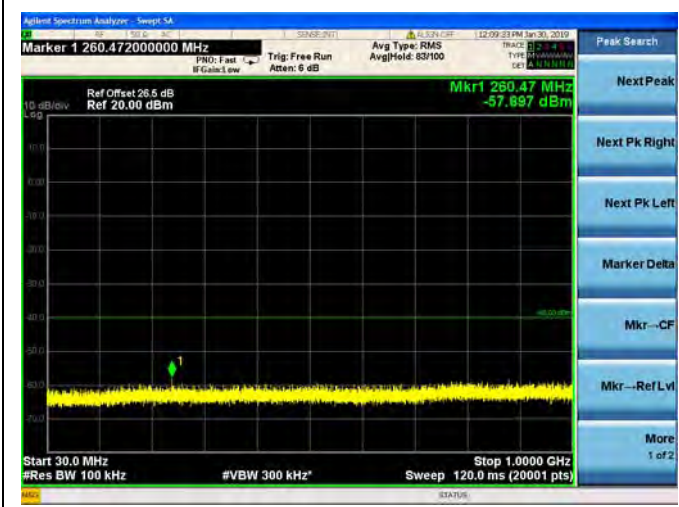

LTE Band 40 Block A 5MHz BW High Channel
 QPSK

LTE Band 40 Block A 5MHz BW High Channel
16QAM

LTE Band 40 Block A 5MHz BW High Channel

64QAM

LTE Band 40 Block A 10MHz BW Mid Channel

QPSK

LTE Band 40 Block A 10MHz BW Mid Channel

16QAM

LTE Band 40 Block A 10MHz BW Mid Channel

64QAM

LTE Band 40 Block B 5MHz BW Low Channel

QPSK

LTE Band 40 Block B 5MHz BW Low Channel

16QAM

LTE Band 40 Block B 5MHz BW Low Channel

64QAM

LTE Band 40 Block B 5MHz BW Mid Channel

QPSK

LTE Band 40 Block B 5MHz BW Mid Channel

16QAM

LTE Band 40 Block B 5MHz BW Mid Channel

64QAM

LTE Band 40 Block B 5MHz BW High Channel
 QPSK