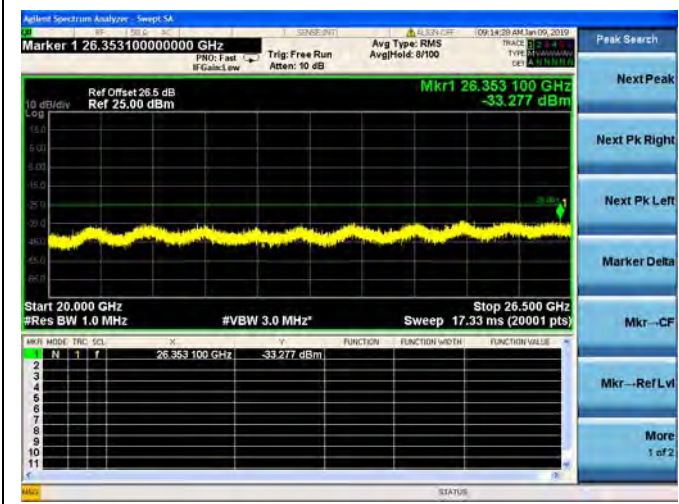

LTE Band 38 20MHz BW Low Channel

QPSK

LTE Band 38 20MHz BW Low Channel
16QAM

LTE Band 38 20MHz BW Low Channel
64QAM

LTE Band 38 20MHz BW Mid Channel

QPSK

LTE Band 38 20MHz BW Mid Channel
16QAM

LTE Band 38 20MHz BW Mid Channel
64QAM

LTE Band 38 20MHz BW High Channel
QPSK

LTE Band 38 20MHz BW High Channel
16QAM

LTE Band 38 20MHz BW High Channel
64QAM

LTE Band 40 Block A 5MHz BW Low Channel

QPSK

LTE Band 40 Block A 5MHz BW Low Channel

16QAM