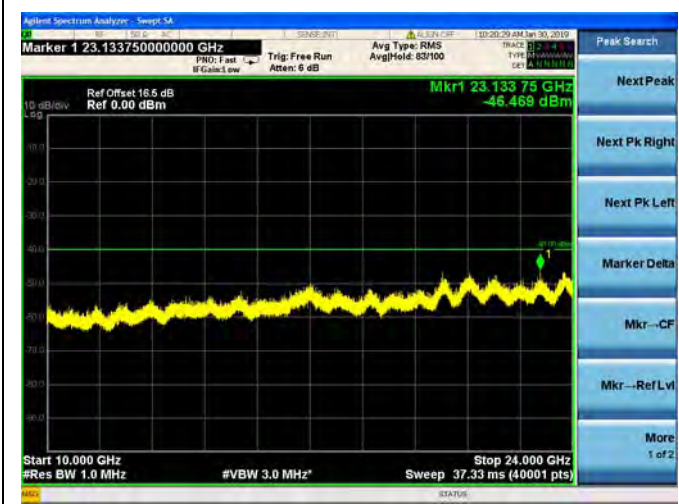

LTE Band 40 Block B 5MHz BW Low Channel

64QAM