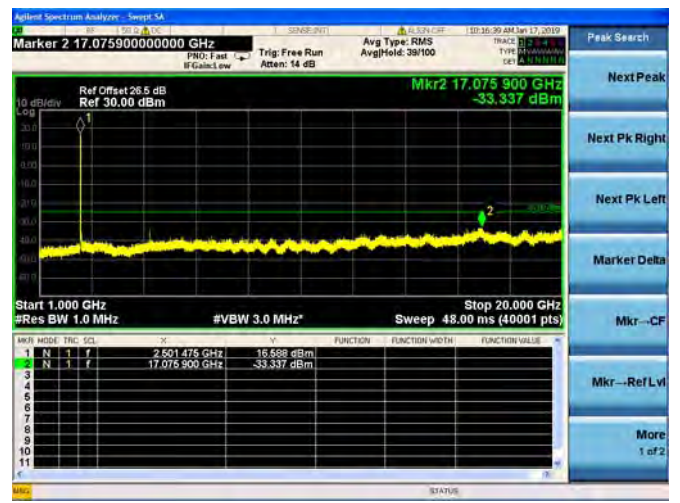

LTE Band 41 5MHz BW High Channel
QPSK

LTE Band 41 5MHz BW High Channel
16QAM

LTE Band 41 5MHz BW High Channel
64QAM

LTE Band 41 10MHz BW Low Channel
QPSK

LTE Band 41 10MHz BW Low Channel
16QAM

LTE Band 41 10MHz BW Low Channel
64QAM

LTE Band 41 10MHz BW Mid Channel
QPSK

LTE Band 41 10MHz BW Mid Channel
16QAM

LTE Band 41 10MHz BW Mid Channel
64QAM

LTE Band 41 10MHz BW High Channel
QPSK

LTE Band 41 10MHz BW High Channel
16QAM

LTE Band 41 10MHz BW High Channel
64QAM