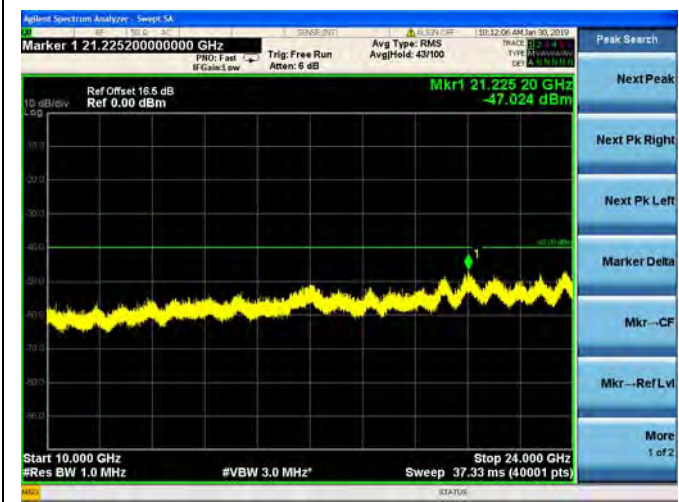

LTE Band 40 Block A 10MHz BW Mid Channel

64QAM