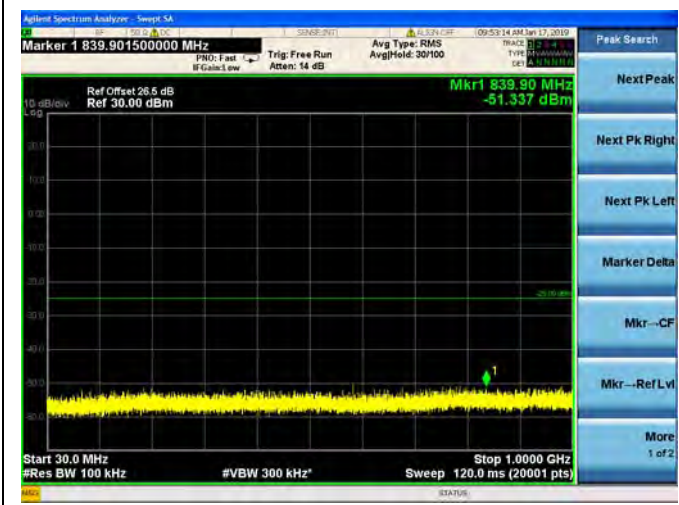

64QAM

LTE Band 41 5MHz BW Low Channel

QPSK

LTE Band 41 5MHz BW Low Channel
16QAM

LTE Band 41 5MHz BW Low Channel
64QAM

LTE Band 41 5MHz BW Mid Channel
QPSK

LTE Band 41 5MHz BW Mid Channel
16QAM

LTE Band 41 5MHz BW Mid Channel
64QAM

LTE Band 41 5MHz BW High Channel
QPSK

LTE Band 41 5MHz BW High Channel
16QAM

LTE Band 41 5MHz BW High Channel
64QAM

LTE Band 41 10MHz BW Low Channel
QPSK

LTE Band 41 10MHz BW Low Channel
16QAM

LTE Band 41 10MHz BW Low Channel
64QAM