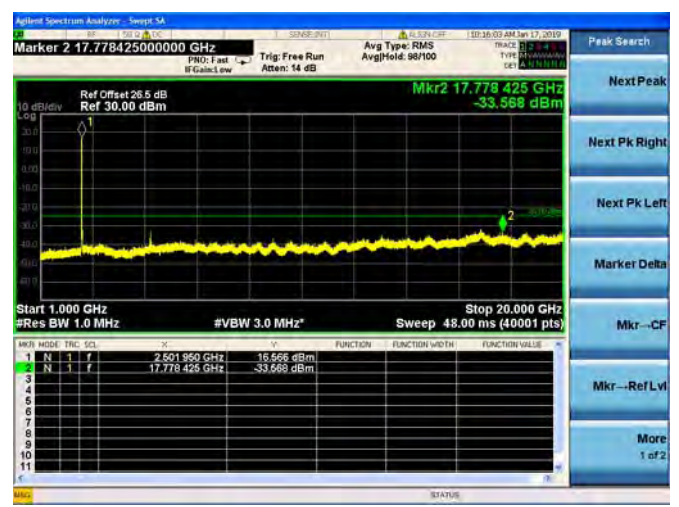

LTE Band 41 5MHz BW High Channel
QPSK

LTE Band 41 5MHz BW High Channel
16QAM

LTE Band 41 5MHz BW High Channel
64QAM

LTE Band 41 10MHz BW Low Channel
QPSK

LTE Band 41 10MHz BW Low Channel
16QAM

LTE Band 41 10MHz BW Low Channel
64QAM

LTE Band 41 10MHz BW Mid Channel
QPSK

LTE Band 41 10MHz BW Mid Channel
16QAM

LTE Band 41 10MHz BW Mid Channel
64QAM

LTE Band 41 10MHz BW High Channel
QPSK

LTE Band 41 10MHz BW High Channel
16QAM

LTE Band 41 10MHz BW High Channel
64QAM