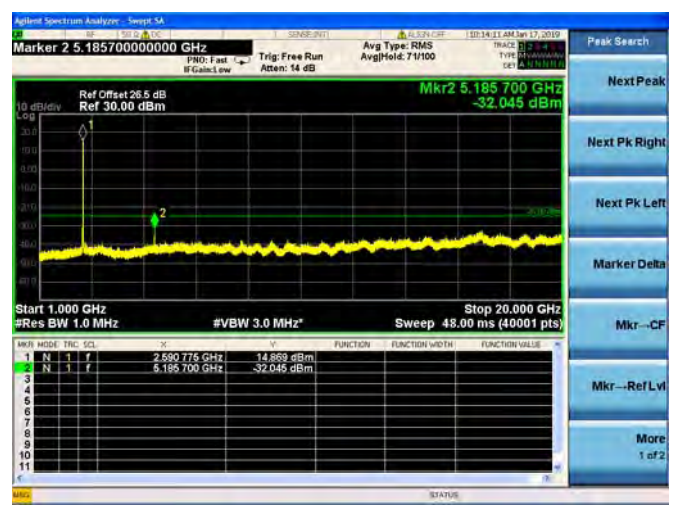

LTE Band 41 10MHz BW Mid Channel
16QAM