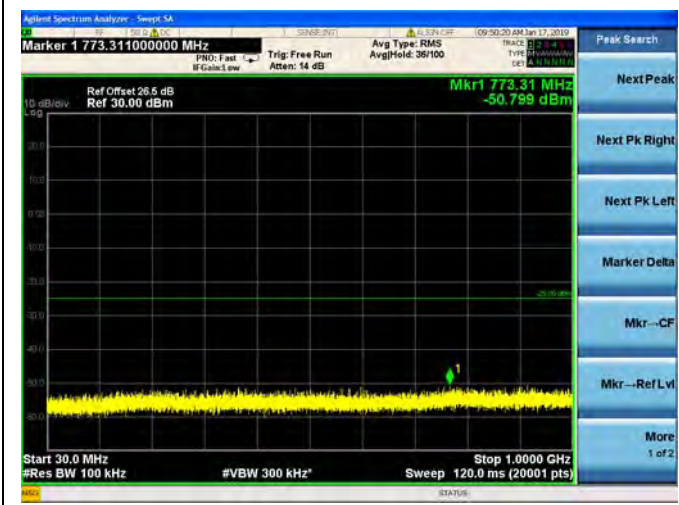

LTE Band 41 10MHz BW Mid Channel
QPSK