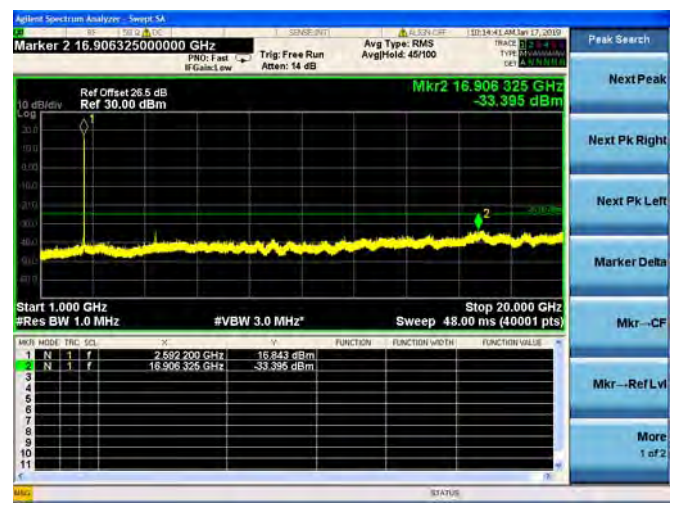

LTE Band 41 10MHz BW Mid Channel
QPSK