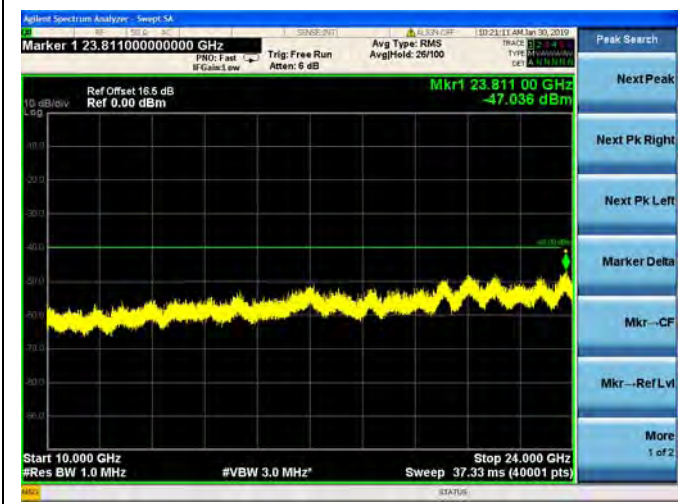

64QAM

LTE Band 40 Block B 5MHz BW Mid Channel

QPSK

LTE Band 40 Block B 5MHz BW Mid Channel

16QAM

LTE Band 40 Block B 5MHz BW Mid Channel

64QAM

LTE Band 40 Block B 5MHz BW High Channel
 QPSK

LTE Band 40 Block B 5MHz BW High Channel
16QAM

LTE Band 40 Block B 5MHz BW High Channel
64QAM

LTE Band 40 Block B 10MHz BW Mid Channel

QPSK

LTE Band 40 Block B 10MHz BW Mid Channel

16QAM

LTE Band 40 Block B 10MHz BW Mid Channel