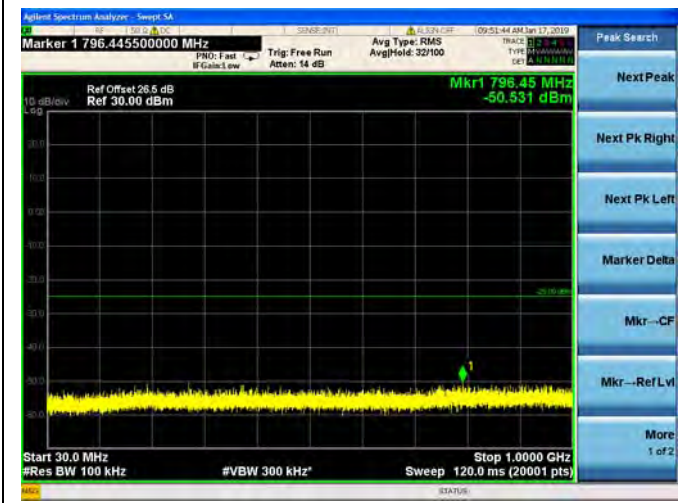

LTE Band 41 5MHz BW High Channel
QPSK

LTE Band 41 5MHz BW High Channel
16QAM

LTE Band 41 5MHz BW High Channel
64QAM

LTE Band 41 10MHz BW Low Channel
QPSK

LTE Band 41 10MHz BW Low Channel
16QAM

LTE Band 41 10MHz BW Low Channel
64QAM

LTE Band 41 10MHz BW Mid Channel
QPSK

LTE Band 41 10MHz BW Mid Channel
16QAM

LTE Band 41 10MHz BW Mid Channel
64QAM

LTE Band 41 10MHz BW High Channel
QPSK

LTE Band 41 10MHz BW High Channel
16QAM

LTE Band 41 10MHz BW High Channel
64QAM

LTE Band 41 15MHz BW Low Channel
QPSK

LTE Band 41 15MHz BW Low Channel
16QAM

LTE Band 41 15MHz BW Low Channel
64QAM