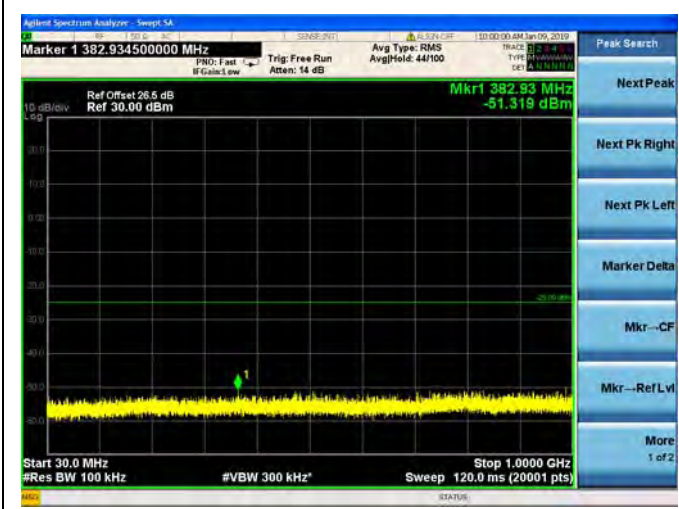

LTE Band 38 20MHz BW Low Channel

QPSK

LTE Band 38 20MHz BW Low Channel
16QAM

LTE Band 38 20MHz BW Low Channel
64QAM

LTE Band 38 20MHz BW Mid Channel

QPSK

LTE Band 38 20MHz BW Mid Channel
16QAM

LTE Band 38 20MHz BW Mid Channel
64QAM

LTE Band 38 20MHz BW High Channel
QPSK

LTE Band 38 20MHz BW High Channel
16QAM

LTE Band 38 20MHz BW High Channel
64QAM

LTE Band 40 Block A 5MHz BW Low Channel

QPSK

LTE Band 40 Block A 5MHz BW Low Channel

16QAM