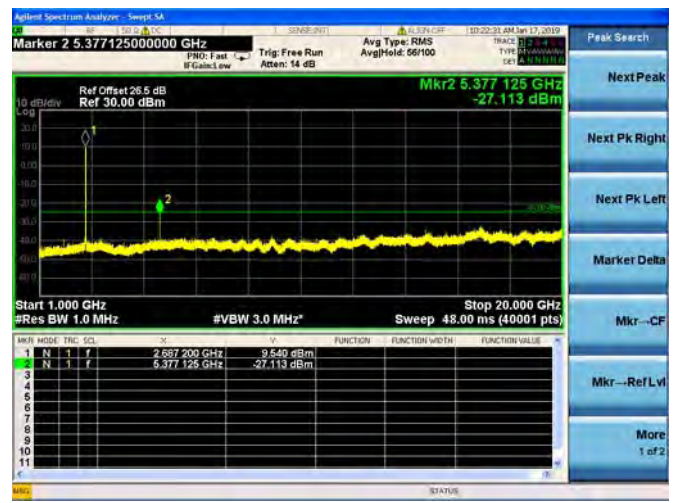

64QAM

LTE Band 41 5MHz BW Low Channel

QPSK

LTE Band 41 5MHz BW Low Channel
16QAM

LTE Band 41 5MHz BW Low Channel
64QAM

LTE Band 41 5MHz BW Mid Channel
QPSK

LTE Band 41 5MHz BW Mid Channel
16QAM

LTE Band 41 5MHz BW Mid Channel
64QAM

LTE Band 41 5MHz BW High Channel
QPSK

LTE Band 41 5MHz BW High Channel
16QAM

LTE Band 41 5MHz BW High Channel
64QAM

LTE Band 41 10MHz BW Low Channel
QPSK

LTE Band 41 10MHz BW Low Channel
16QAM

LTE Band 41 10MHz BW Low Channel
64QAM