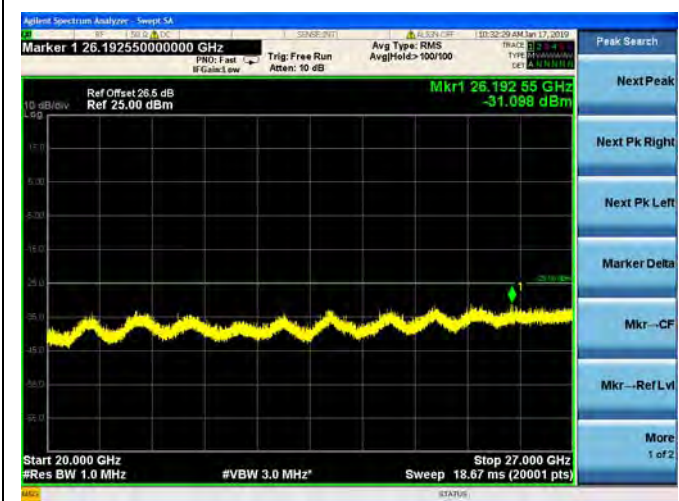

LTE Band 41 5MHz BW High Channel
QPSK

LTE Band 41 5MHz BW High Channel
16QAM

LTE Band 41 5MHz BW High Channel
64QAM

LTE Band 41 10MHz BW Low Channel
QPSK

LTE Band 41 10MHz BW Low Channel
16QAM

LTE Band 41 10MHz BW Low Channel
64QAM

LTE Band 41 10MHz BW Mid Channel
QPSK

LTE Band 41 10MHz BW Mid Channel
16QAM

LTE Band 41 10MHz BW Mid Channel
64QAM

LTE Band 41 10MHz BW High Channel
QPSK

LTE Band 41 10MHz BW High Channel
16QAM

LTE Band 41 10MHz BW High Channel
64QAM