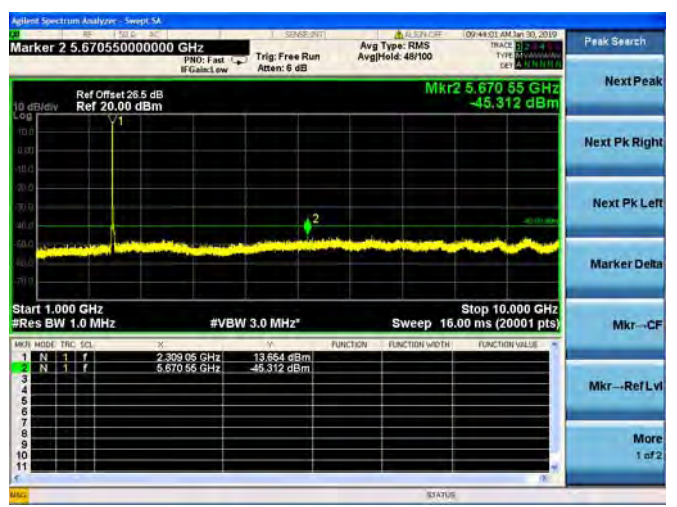

LTE Band 40 Block A 5MHz BW High Channel
 QPSK

LTE Band 40 Block A 5MHz BW High Channel
16QAM

LTE Band 40 Block A 5MHz BW High Channel

64QAM

LTE Band 40 Block A 10MHz BW Mid Channel

QPSK

LTE Band 40 Block A 10MHz BW Mid Channel

16QAM

LTE Band 40 Block A 10MHz BW Mid Channel

64QAM

LTE Band 40 Block B 5MHz BW Low Channel

QPSK

LTE Band 40 Block B 5MHz BW Low Channel

16QAM

LTE Band 40 Block B 5MHz BW Low Channel