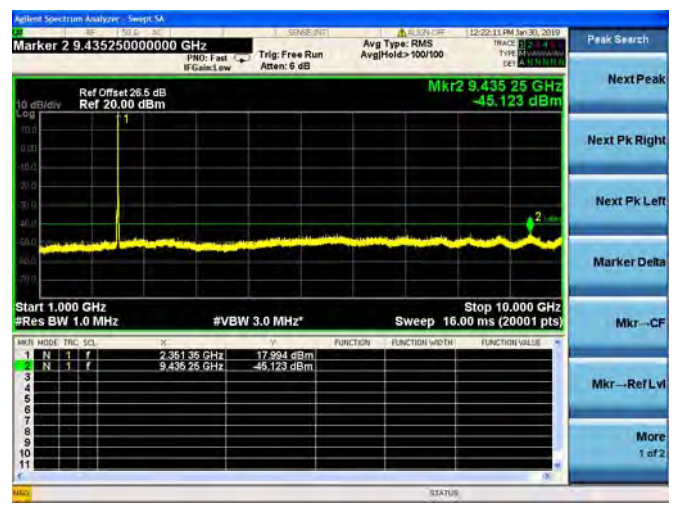

LTE Band 40 Block A 5MHz BW High Channel
 QPSK

LTE Band 40 Block A 5MHz BW High Channel
16QAM

LTE Band 40 Block A 5MHz BW High Channel

64QAM

LTE Band 40 Block A 10MHz BW Mid Channel

QPSK

LTE Band 40 Block A 10MHz BW Mid Channel

16QAM

LTE Band 40 Block A 10MHz BW Mid Channel

64QAM

LTE Band 40 Block B 5MHz BW Low Channel

QPSK

LTE Band 40 Block B 5MHz BW Low Channel

16QAM

LTE Band 40 Block B 5MHz BW Low Channel

64QAM

LTE Band 40 Block B 5MHz BW Mid Channel

QPSK

LTE Band 40 Block B 5MHz BW Mid Channel

16QAM

LTE Band 40 Block B 5MHz BW Mid Channel

64QAM

LTE Band 40 Block B 5MHz BW High Channel
 QPSK