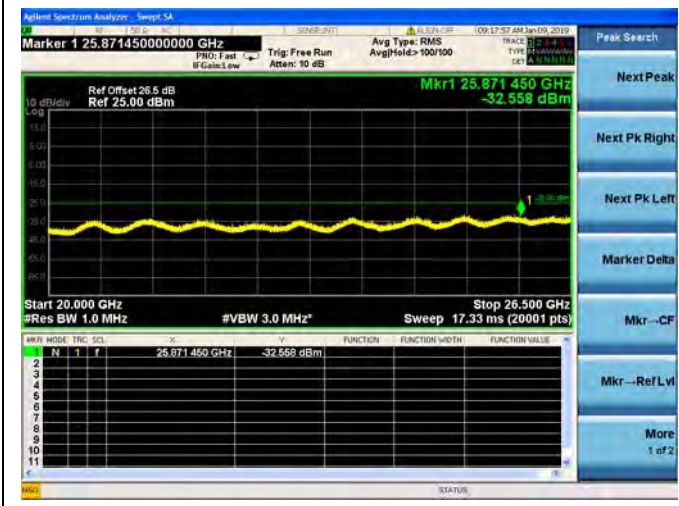

LTE Band 38 20MHz BW Low Channel

QPSK

LTE Band 38 20MHz BW Low Channel
16QAM

LTE Band 38 20MHz BW Low Channel
64QAM

LTE Band 38 20MHz BW Mid Channel

QPSK

LTE Band 38 20MHz BW Mid Channel
16QAM

LTE Band 38 20MHz BW Mid Channel
64QAM

LTE Band 38 20MHz BW High Channel
QPSK

LTE Band 38 20MHz BW High Channel
16QAM

LTE Band 38 20MHz BW High Channel
64QAM

LTE Band 40 Block A 5MHz BW Low Channel

QPSK

LTE Band 40 Block A 5MHz BW Low Channel

16QAM