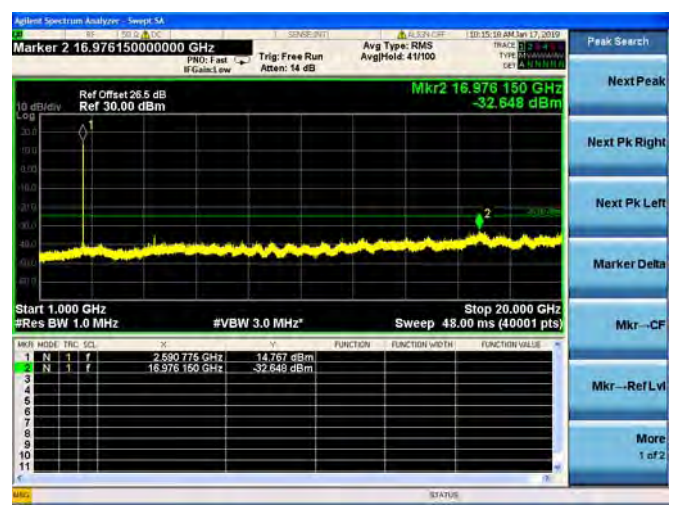

LTE Band 41 10MHz BW Mid Channel
QPSK

LTE Band 41 10MHz BW Mid Channel
16QAM

LTE Band 41 10MHz BW Mid Channel
64QAM

LTE Band 41 10MHz BW High Channel
QPSK

LTE Band 41 10MHz BW High Channel
16QAM

LTE Band 41 10MHz BW High Channel
64QAM

LTE Band 41 15MHz BW Low Channel
QPSK

LTE Band 41 15MHz BW Low Channel
16QAM

LTE Band 41 15MHz BW Low Channel
64QAM