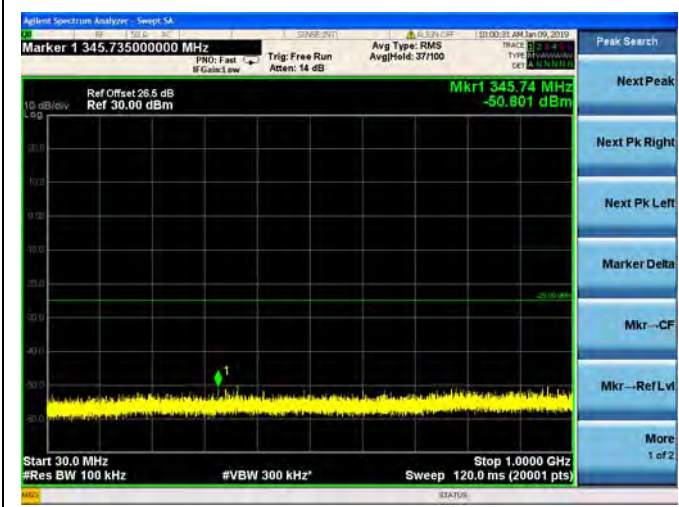

LTE Band 38 20MHz BW Low Channel

QPSK

LTE Band 38 20MHz BW Low Channel
16QAM

LTE Band 38 20MHz BW Low Channel
64QAM

LTE Band 38 20MHz BW Mid Channel

QPSK

LTE Band 38 20MHz BW Mid Channel
16QAM

LTE Band 38 20MHz BW Mid Channel
64QAM

LTE Band 38 20MHz BW High Channel
QPSK

LTE Band 38 20MHz BW High Channel
16QAM

LTE Band 38 20MHz BW High Channel
64QAM

LTE Band 40 Block A 5MHz BW Low Channel

QPSK

LTE Band 40 Block A 5MHz BW Low Channel

16QAM