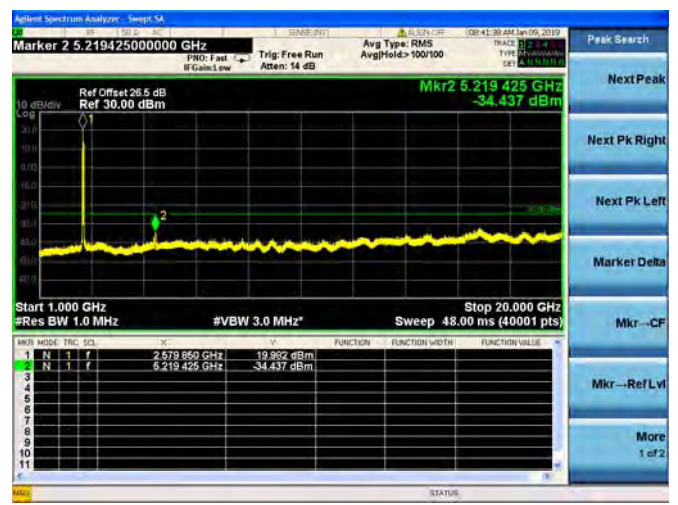

LTE Band 38 20MHz BW Low Channel

QPSK

LTE Band 38 20MHz BW Low Channel
16QAM

LTE Band 38 20MHz BW Low Channel
64QAM

LTE Band 38 20MHz BW Mid Channel

QPSK

LTE Band 38 20MHz BW Mid Channel
16QAM

LTE Band 38 20MHz BW Mid Channel
64QAM

LTE Band 38 20MHz BW High Channel
QPSK

LTE Band 38 20MHz BW High Channel
16QAM

LTE Band 38 20MHz BW High Channel
64QAM

LTE Band 40 Block A 5MHz BW Low Channel

QPSK

LTE Band 40 Block A 5MHz BW Low Channel

16QAM