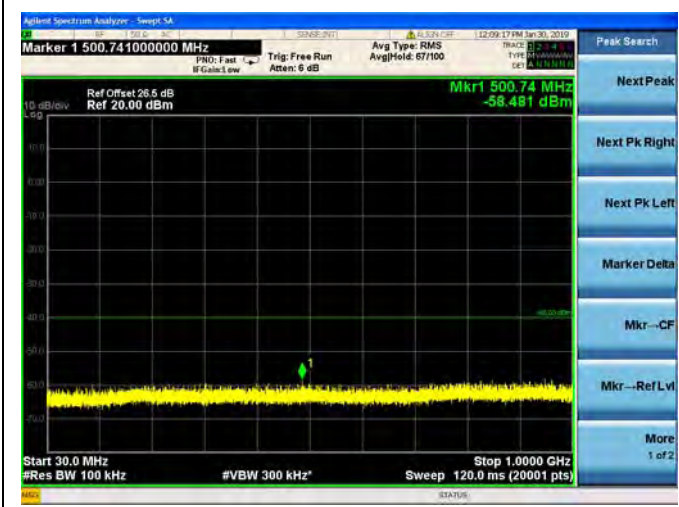

64QAM

LTE Band 40 Block B 5MHz BW Mid Channel

QPSK

LTE Band 40 Block B 5MHz BW Mid Channel

16QAM

LTE Band 40 Block B 5MHz BW Mid Channel

64QAM

LTE Band 40 Block B 5MHz BW High Channel
 QPSK

LTE Band 40 Block B 5MHz BW High Channel
16QAM

LTE Band 40 Block B 5MHz BW High Channel
64QAM

LTE Band 40 Block B 10MHz BW Mid Channel

QPSK

LTE Band 40 Block B 10MHz BW Mid Channel

16QAM

LTE Band 40 Block B 10MHz BW Mid Channel