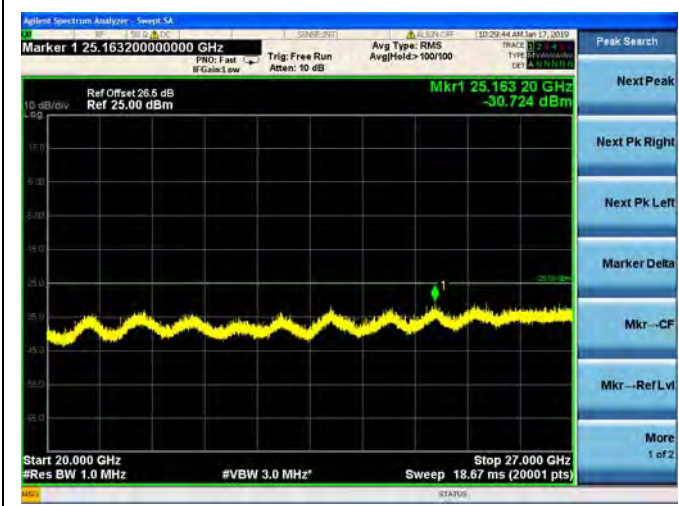

LTE Band 41 5MHz BW High Channel
QPSK

LTE Band 41 5MHz BW High Channel
16QAM

LTE Band 41 5MHz BW High Channel
64QAM

LTE Band 41 10MHz BW Low Channel
QPSK

LTE Band 41 10MHz BW Low Channel
16QAM

LTE Band 41 10MHz BW Low Channel
64QAM

LTE Band 41 10MHz BW Mid Channel
QPSK

LTE Band 41 10MHz BW Mid Channel
16QAM

LTE Band 41 10MHz BW Mid Channel
64QAM

LTE Band 41 10MHz BW High Channel
QPSK

LTE Band 41 10MHz BW High Channel
16QAM

LTE Band 41 10MHz BW High Channel
64QAM

LTE Band 41 15MHz BW Low Channel
QPSK

LTE Band 41 15MHz BW Low Channel
16QAM

LTE Band 41 15MHz BW Low Channel
64QAM