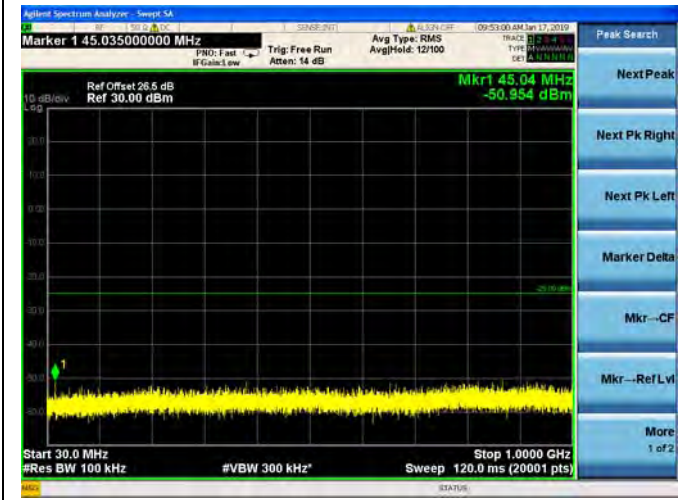

LTE Band 41 5MHz BW Low Channel

QPSK