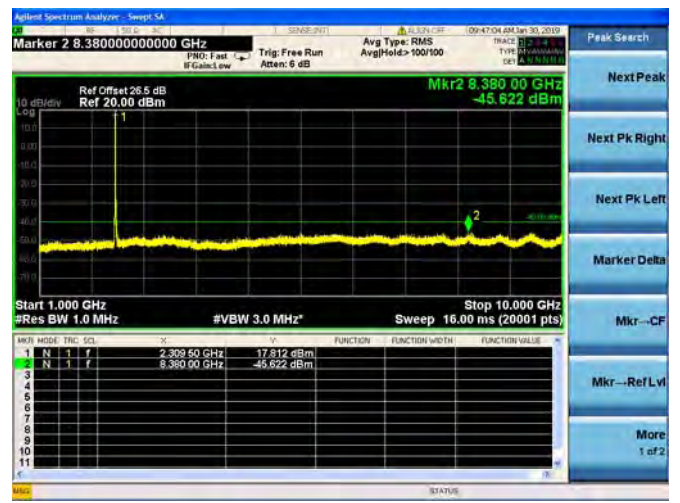

LTE Band 38 20MHz BW Low Channel

QPSK

LTE Band 38 20MHz BW Low Channel
16QAM

LTE Band 38 20MHz BW Low Channel
64QAM

LTE Band 38 20MHz BW Mid Channel

QPSK

LTE Band 38 20MHz BW Mid Channel
16QAM

LTE Band 38 20MHz BW Mid Channel
64QAM

LTE Band 38 20MHz BW High Channel
QPSK

LTE Band 38 20MHz BW High Channel
16QAM

LTE Band 38 20MHz BW High Channel
64QAM

LTE Band 40 Block A 5MHz BW Low Channel

QPSK

LTE Band 40 Block A 5MHz BW Low Channel

16QAM

LTE Band 40 Block A 5MHz BW Low Channel

64QAM

LTE Band 40 Block A 5MHz BW Mid Channel

QPSK

LTE Band 40 Block A 5MHz BW Mid Channel

16QAM

LTE Band 40 Block A 5MHz BW Mid Channel

64QAM

LTE Band 40 Block A 5MHz BW High Channel
 QPSK

LTE Band 40 Block A 5MHz BW High Channel
16QAM

LTE Band 40 Block A 5MHz BW High Channel

64QAM

LTE Band 40 Block A 10MHz BW Mid Channel

QPSK

LTE Band 40 Block A 10MHz BW Mid Channel