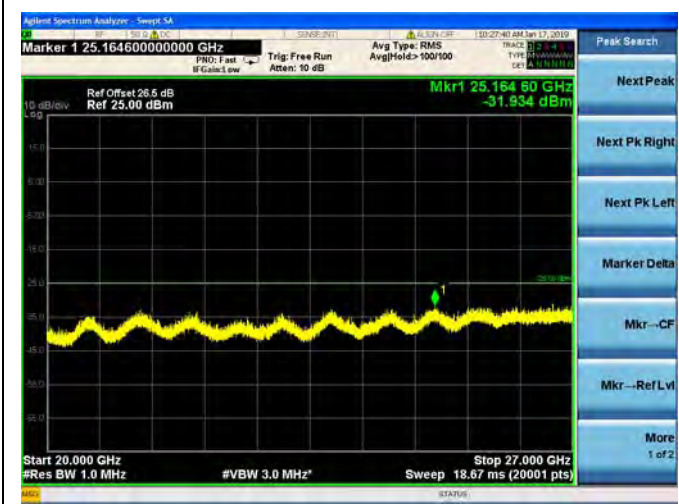

LTE Band 41 5MHz BW High Channel
QPSK

LTE Band 41 5MHz BW High Channel
16QAM

LTE Band 41 5MHz BW High Channel
64QAM

LTE Band 41 10MHz BW Low Channel
QPSK

LTE Band 41 10MHz BW Low Channel
16QAM

LTE Band 41 10MHz BW Low Channel
64QAM

LTE Band 41 10MHz BW Mid Channel
QPSK

LTE Band 41 10MHz BW Mid Channel
16QAM

LTE Band 41 10MHz BW Mid Channel
64QAM

LTE Band 41 10MHz BW High Channel
QPSK

LTE Band 41 10MHz BW High Channel
16QAM

LTE Band 41 10MHz BW High Channel
64QAM