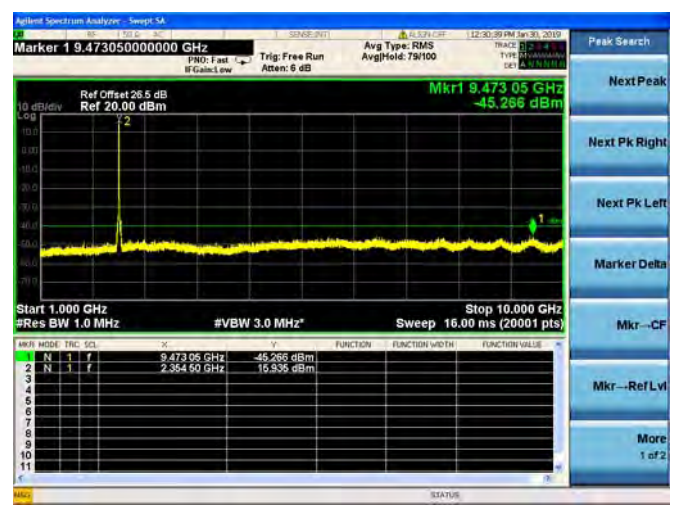

LTE Band 40 Block B 5MHz BW High Channel
16QAM

LTE Band 40 Block B 5MHz BW High Channel
64QAM

LTE Band 40 Block B 10MHz BW Mid Channel

QPSK

LTE Band 40 Block B 10MHz BW Mid Channel

16QAM

LTE Band 40 Block B 10MHz BW Mid Channel