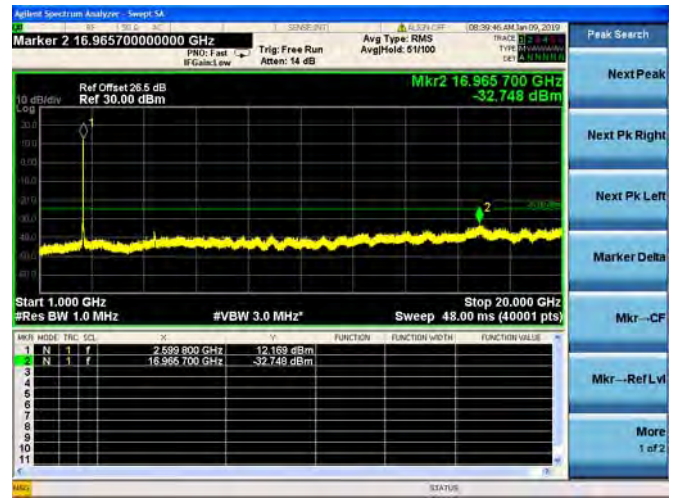

LTE Band 38 20MHz BW Low Channel

QPSK

LTE Band 38 20MHz BW Low Channel
16QAM

LTE Band 38 20MHz BW Low Channel
64QAM

LTE Band 38 20MHz BW Mid Channel

QPSK

LTE Band 38 20MHz BW Mid Channel
16QAM

LTE Band 38 20MHz BW Mid Channel
64QAM

LTE Band 38 20MHz BW High Channel
QPSK

LTE Band 38 20MHz BW High Channel
16QAM

LTE Band 38 20MHz BW High Channel
64QAM

LTE Band 40 Block A 5MHz BW Low Channel

QPSK

LTE Band 40 Block A 5MHz BW Low Channel

16QAM