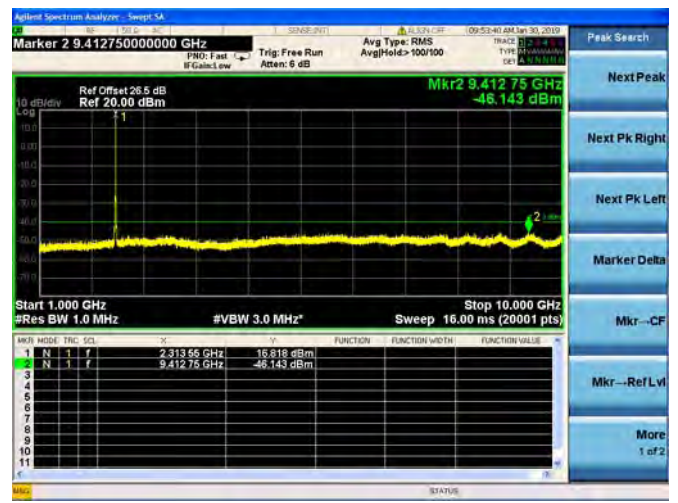

LTE Band 38 20MHz BW High Channel
QPSK

LTE Band 38 20MHz BW High Channel
16QAM

LTE Band 38 20MHz BW High Channel
64QAM

LTE Band 40 Block A 5MHz BW Low Channel

QPSK

LTE Band 40 Block A 5MHz BW Low Channel

16QAM

LTE Band 40 Block A 5MHz BW Low Channel

64QAM

LTE Band 40 Block A 5MHz BW Mid Channel

QPSK

LTE Band 40 Block A 5MHz BW Mid Channel

16QAM

LTE Band 40 Block A 5MHz BW Mid Channel

64QAM

LTE Band 40 Block A 5MHz BW High Channel
 QPSK

LTE Band 40 Block A 5MHz BW High Channel
16QAM

LTE Band 40 Block A 5MHz BW High Channel

64QAM

LTE Band 40 Block A 10MHz BW Mid Channel

QPSK

LTE Band 40 Block A 10MHz BW Mid Channel