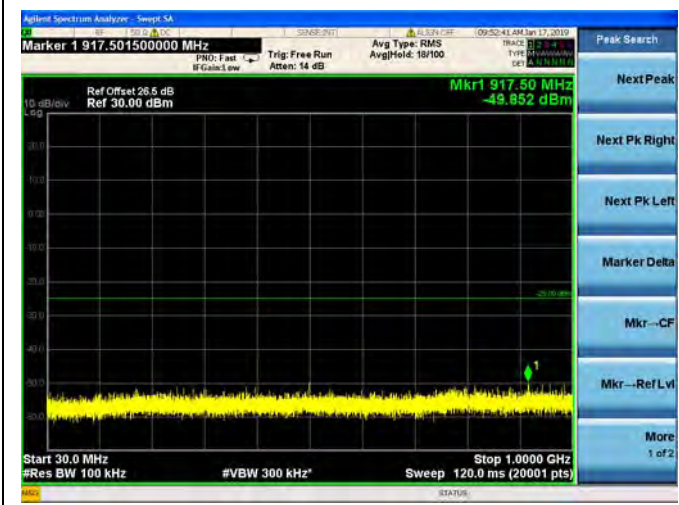

64QAM

LTE Band 41 5MHz BW Low Channel

QPSK

LTE Band 41 5MHz BW Low Channel
16QAM

LTE Band 41 5MHz BW Low Channel
64QAM

LTE Band 41 5MHz BW Mid Channel
QPSK

LTE Band 41 5MHz BW Mid Channel
16QAM

LTE Band 41 5MHz BW Mid Channel
64QAM