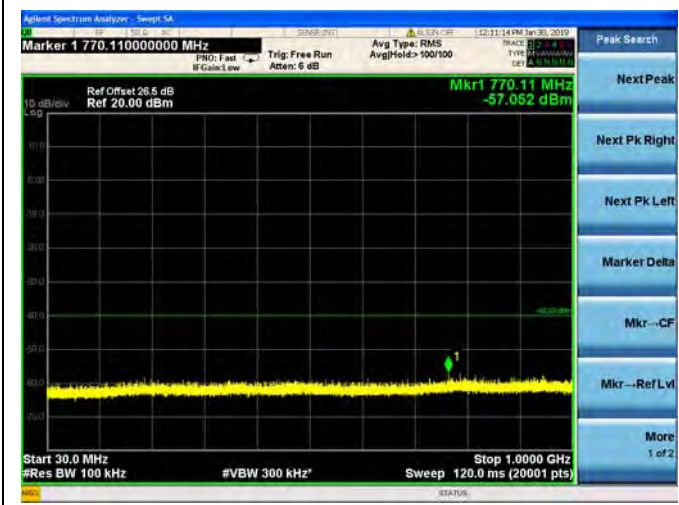

64QAM

LTE Band 40 Block B 5MHz BW Mid Channel

QPSK

LTE Band 40 Block B 5MHz BW Mid Channel

16QAM

LTE Band 40 Block B 5MHz BW Mid Channel

64QAM

LTE Band 40 Block B 5MHz BW High Channel
 QPSK

LTE Band 40 Block B 5MHz BW High Channel
16QAM

LTE Band 40 Block B 5MHz BW High Channel
64QAM

LTE Band 40 Block B 10MHz BW Mid Channel

QPSK

LTE Band 40 Block B 10MHz BW Mid Channel

16QAM

LTE Band 40 Block B 10MHz BW Mid Channel