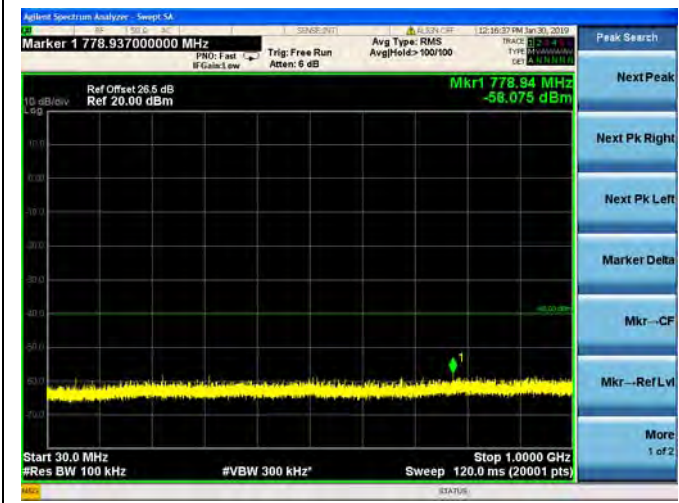

LTE Band 40 Block A 10MHz BW Mid Channel

64QAM