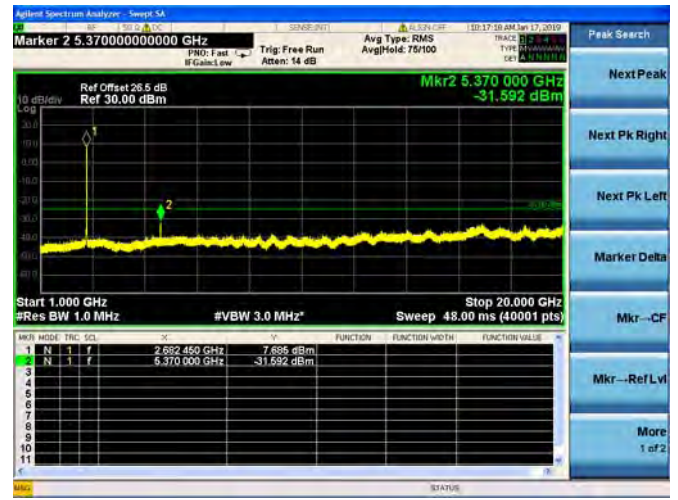

LTE Band 41 5MHz BW High Channel
QPSK

LTE Band 41 5MHz BW High Channel
16QAM

LTE Band 41 5MHz BW High Channel
64QAM

LTE Band 41 10MHz BW Low Channel
QPSK

LTE Band 41 10MHz BW Low Channel
16QAM

LTE Band 41 10MHz BW Low Channel
64QAM

LTE Band 41 10MHz BW Mid Channel
QPSK

LTE Band 41 10MHz BW Mid Channel
16QAM

LTE Band 41 10MHz BW Mid Channel
64QAM

LTE Band 41 10MHz BW High Channel
QPSK

LTE Band 41 10MHz BW High Channel
16QAM

LTE Band 41 10MHz BW High Channel
64QAM

LTE Band 41 15MHz BW Low Channel
QPSK

LTE Band 41 15MHz BW Low Channel
16QAM

LTE Band 41 15MHz BW Low Channel
64QAM