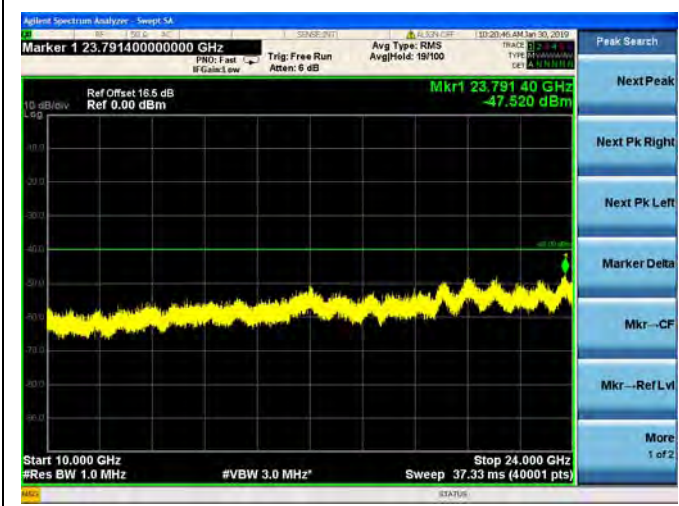

LTE Band 40 Block A 5MHz BW High Channel
 QPSK

LTE Band 40 Block A 5MHz BW High Channel
16QAM

LTE Band 40 Block A 5MHz BW High Channel

64QAM

LTE Band 40 Block A 10MHz BW Mid Channel

QPSK

LTE Band 40 Block A 10MHz BW Mid Channel

16QAM

LTE Band 40 Block A 10MHz BW Mid Channel

64QAM

LTE Band 40 Block B 5MHz BW Low Channel

QPSK

LTE Band 40 Block B 5MHz BW Low Channel

16QAM

LTE Band 40 Block B 5MHz BW Low Channel