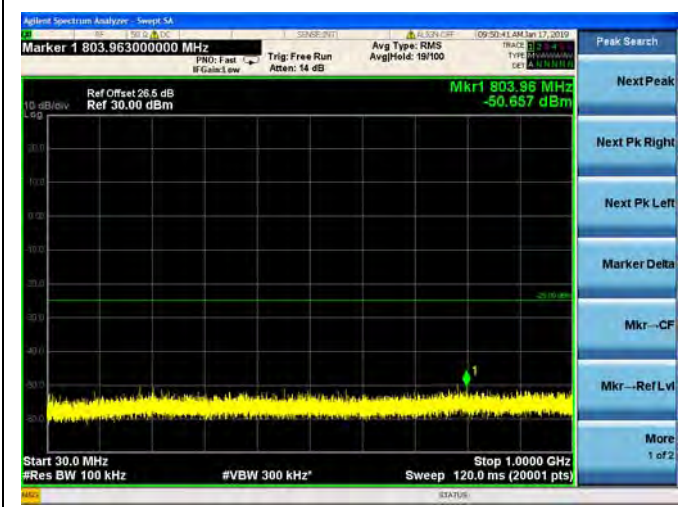

LTE Band 41 10MHz BW Mid Channel
QPSK

LTE Band 41 10MHz BW Mid Channel
16QAM

LTE Band 41 10MHz BW Mid Channel
64QAM

LTE Band 41 10MHz BW High Channel
QPSK

LTE Band 41 10MHz BW High Channel
16QAM

LTE Band 41 10MHz BW High Channel
64QAM