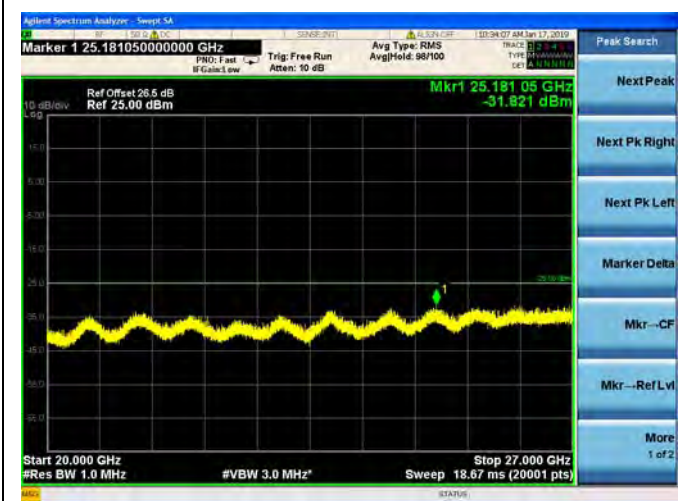

LTE Band 41 5MHz BW High Channel
QPSK

LTE Band 41 5MHz BW High Channel
16QAM

LTE Band 41 5MHz BW High Channel
64QAM

LTE Band 41 10MHz BW Low Channel
QPSK

LTE Band 41 10MHz BW Low Channel
16QAM

LTE Band 41 10MHz BW Low Channel
64QAM

LTE Band 41 10MHz BW Mid Channel
QPSK

LTE Band 41 10MHz BW Mid Channel
16QAM

LTE Band 41 10MHz BW Mid Channel
64QAM

LTE Band 41 10MHz BW High Channel
QPSK

LTE Band 41 10MHz BW High Channel
16QAM

LTE Band 41 10MHz BW High Channel
64QAM

LTE Band 41 15MHz BW Low Channel
QPSK

LTE Band 41 15MHz BW Low Channel
16QAM

LTE Band 41 15MHz BW Low Channel
64QAM