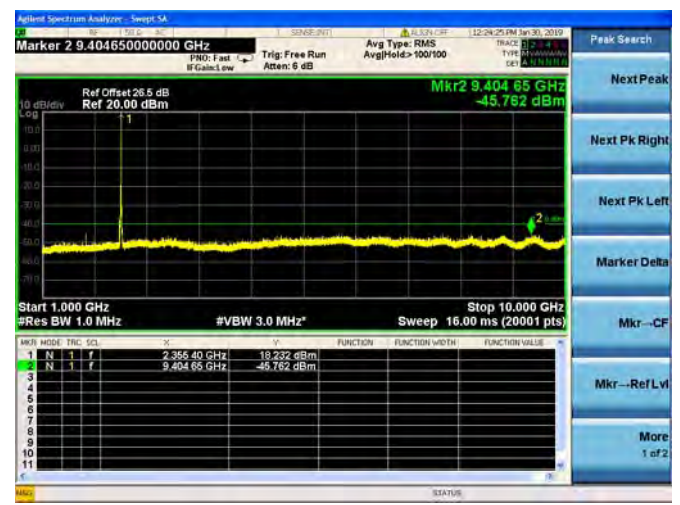

LTE Band 40 Block A 5MHz BW High Channel
 QPSK

LTE Band 40 Block A 5MHz BW High Channel
16QAM

LTE Band 40 Block A 5MHz BW High Channel

64QAM

LTE Band 40 Block A 10MHz BW Mid Channel

QPSK

LTE Band 40 Block A 10MHz BW Mid Channel

16QAM

LTE Band 40 Block A 10MHz BW Mid Channel

64QAM

LTE Band 40 Block B 5MHz BW Low Channel

QPSK

LTE Band 40 Block B 5MHz BW Low Channel

16QAM

LTE Band 40 Block B 5MHz BW Low Channel

64QAM

LTE Band 40 Block B 5MHz BW Mid Channel

QPSK

LTE Band 40 Block B 5MHz BW Mid Channel

16QAM

LTE Band 40 Block B 5MHz BW Mid Channel

64QAM

LTE Band 40 Block B 5MHz BW High Channel
 QPSK