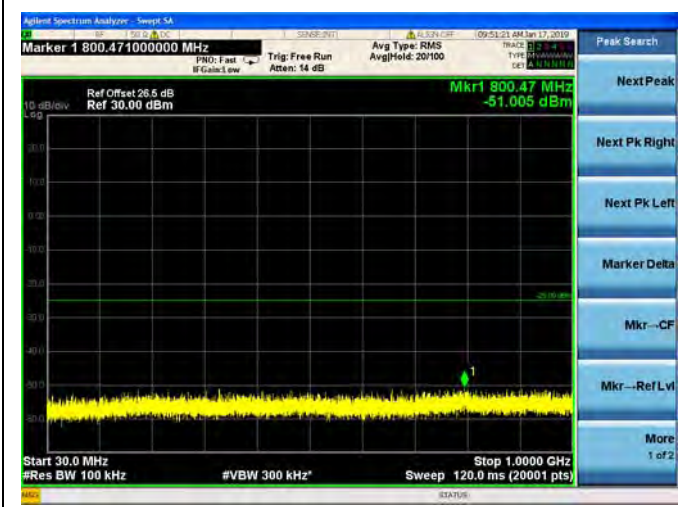

LTE Band 41 5MHz BW High Channel
QPSK

LTE Band 41 5MHz BW High Channel
16QAM

LTE Band 41 5MHz BW High Channel
64QAM

LTE Band 41 10MHz BW Low Channel
QPSK

LTE Band 41 10MHz BW Low Channel
16QAM

LTE Band 41 10MHz BW Low Channel
64QAM