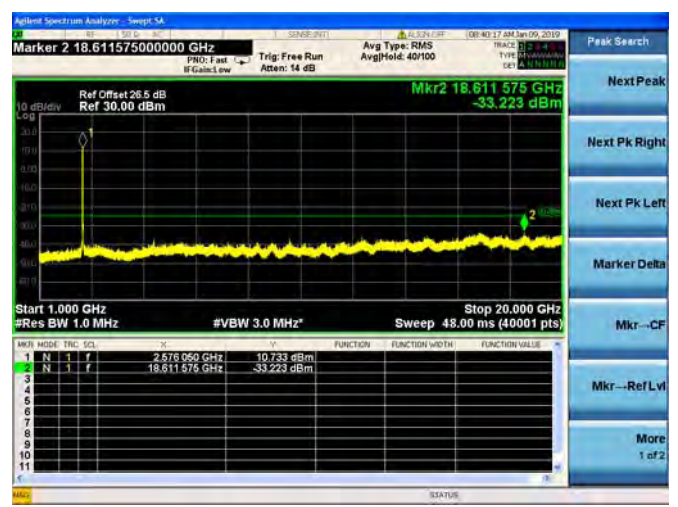

LTE Band 38 20MHz BW Low Channel

QPSK

LTE Band 38 20MHz BW Low Channel
16QAM

LTE Band 38 20MHz BW Low Channel
64QAM

LTE Band 38 20MHz BW Mid Channel

QPSK

LTE Band 38 20MHz BW Mid Channel
16QAM

LTE Band 38 20MHz BW Mid Channel
64QAM

LTE Band 38 20MHz BW High Channel
QPSK

LTE Band 38 20MHz BW High Channel
16QAM

LTE Band 38 20MHz BW High Channel
64QAM

LTE Band 40 Block A 5MHz BW Low Channel

QPSK

LTE Band 40 Block A 5MHz BW Low Channel

16QAM