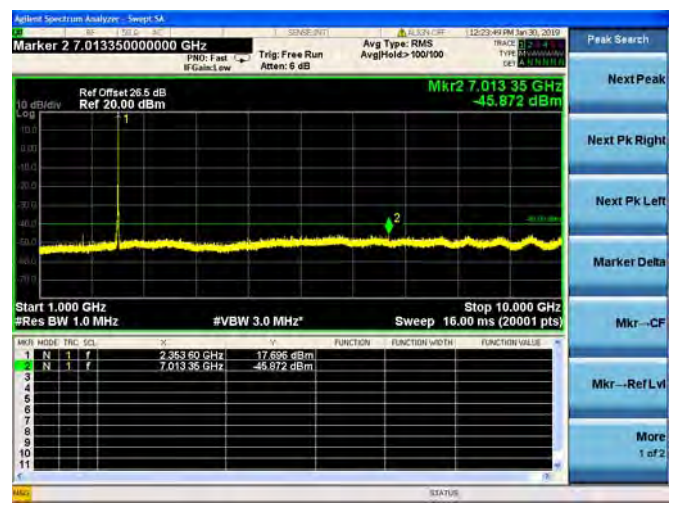

64QAM

LTE Band 40 Block B 5MHz BW Mid Channel

QPSK

LTE Band 40 Block B 5MHz BW Mid Channel

16QAM

LTE Band 40 Block B 5MHz BW Mid Channel

64QAM

LTE Band 40 Block B 5MHz BW High Channel
 QPSK

LTE Band 40 Block B 5MHz BW High Channel
16QAM

LTE Band 40 Block B 5MHz BW High Channel
64QAM

LTE Band 40 Block B 10MHz BW Mid Channel

QPSK

LTE Band 40 Block B 10MHz BW Mid Channel

16QAM

LTE Band 40 Block B 10MHz BW Mid Channel