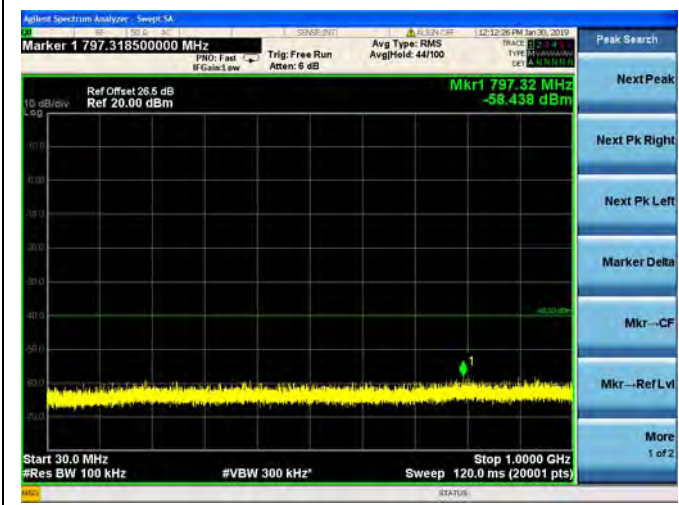

LTE Band 40 Block B 5MHz BW High Channel
16QAM

LTE Band 40 Block B 5MHz BW High Channel
64QAM

LTE Band 40 Block B 10MHz BW Mid Channel

QPSK

LTE Band 40 Block B 10MHz BW Mid Channel

16QAM

LTE Band 40 Block B 10MHz BW Mid Channel