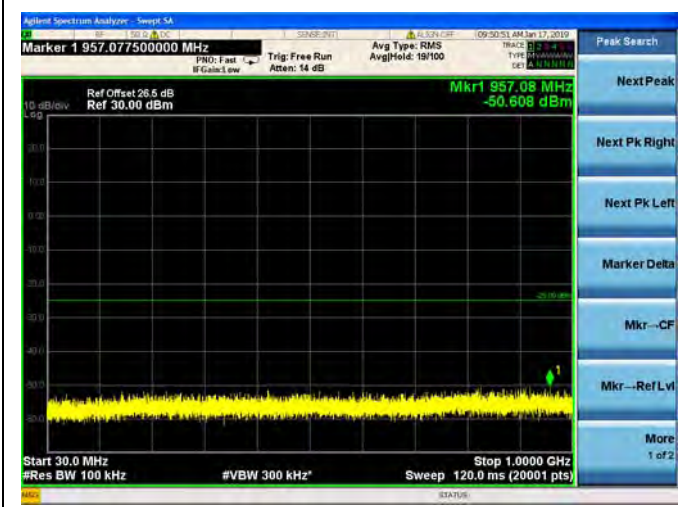

LTE Band 41 10MHz BW Mid Channel
16QAM