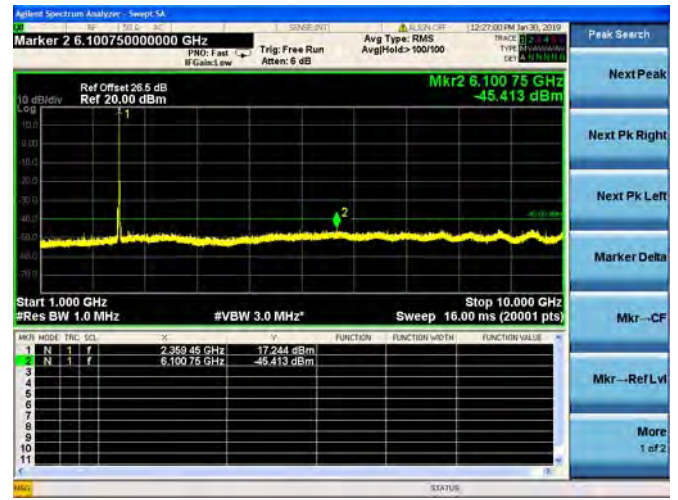

64QAM

LTE Band 40 Block B 5MHz BW Mid Channel

QPSK

LTE Band 40 Block B 5MHz BW Mid Channel

16QAM

LTE Band 40 Block B 5MHz BW Mid Channel

64QAM

LTE Band 40 Block B 5MHz BW High Channel
 QPSK

LTE Band 40 Block B 5MHz BW High Channel
16QAM

LTE Band 40 Block B 5MHz BW High Channel
64QAM

LTE Band 40 Block B 10MHz BW Mid Channel

QPSK

LTE Band 40 Block B 10MHz BW Mid Channel

16QAM

LTE Band 40 Block B 10MHz BW Mid Channel