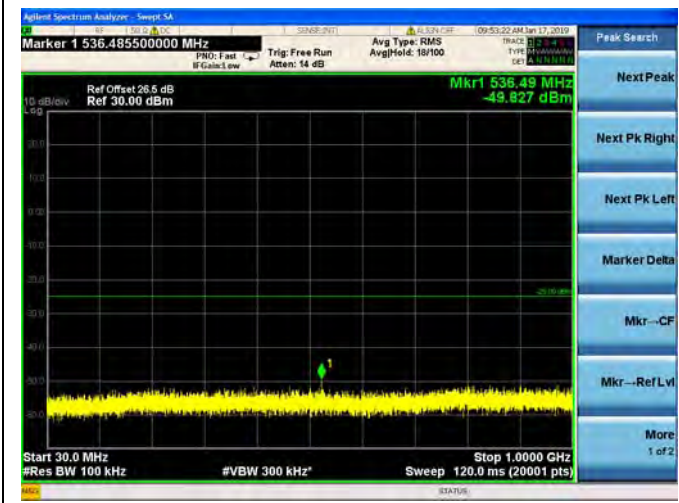

LTE Band 40 Block B 5MHz BW High Channel
16QAM

LTE Band 40 Block B 5MHz BW High Channel
64QAM

LTE Band 40 Block B 10MHz BW Mid Channel

QPSK

LTE Band 40 Block B 10MHz BW Mid Channel

16QAM

LTE Band 40 Block B 10MHz BW Mid Channel

64QAM

LTE Band 41 5MHz BW Low Channel

QPSK

LTE Band 41 5MHz BW Low Channel
16QAM

LTE Band 41 5MHz BW Low Channel
64QAM

LTE Band 41 5MHz BW Mid Channel
QPSK

LTE Band 41 5MHz BW Mid Channel
16QAM

LTE Band 41 5MHz BW Mid Channel
64QAM

LTE Band 41 5MHz BW High Channel
QPSK

LTE Band 41 5MHz BW High Channel
16QAM

LTE Band 41 5MHz BW High Channel
64QAM

LTE Band 41 10MHz BW Low Channel
QPSK

LTE Band 41 10MHz BW Low Channel
16QAM

LTE Band 41 10MHz BW Low Channel
64QAM