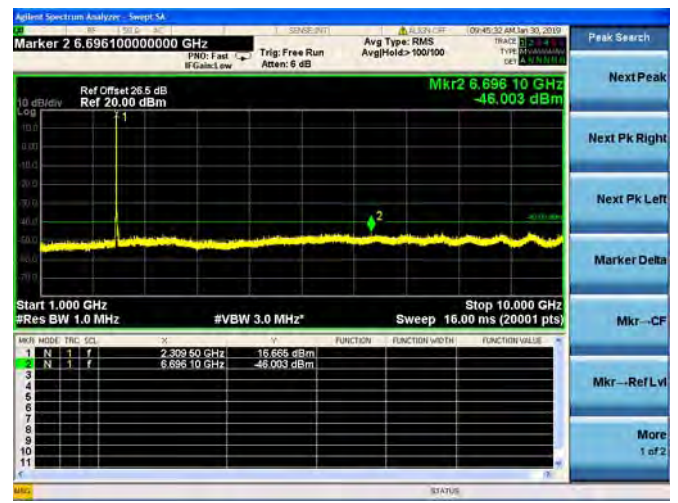

LTE Band 38 20MHz BW Low Channel

QPSK

LTE Band 38 20MHz BW Low Channel
16QAM

LTE Band 38 20MHz BW Low Channel
64QAM

LTE Band 38 20MHz BW Mid Channel

QPSK

LTE Band 38 20MHz BW Mid Channel
16QAM

LTE Band 38 20MHz BW Mid Channel
64QAM

LTE Band 38 20MHz BW High Channel
QPSK

LTE Band 38 20MHz BW High Channel
16QAM

LTE Band 38 20MHz BW High Channel
64QAM

LTE Band 40 Block A 5MHz BW Low Channel

QPSK

LTE Band 40 Block A 5MHz BW Low Channel

16QAM

LTE Band 40 Block A 5MHz BW Low Channel

64QAM

LTE Band 40 Block A 5MHz BW Mid Channel

QPSK

LTE Band 40 Block A 5MHz BW Mid Channel

16QAM

LTE Band 40 Block A 5MHz BW Mid Channel

64QAM