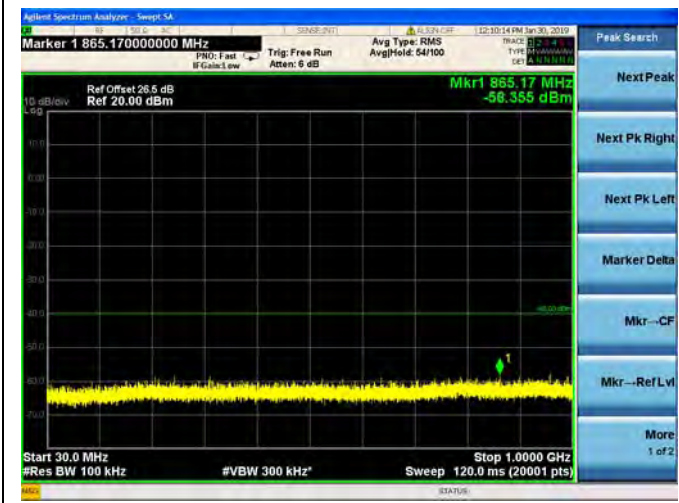

16QAM

LTE Band 40 Block A 10MHz BW Mid Channel

64QAM

LTE Band 40 Block B 5MHz BW Low Channel

QPSK

LTE Band 40 Block B 5MHz BW Low Channel

16QAM

LTE Band 40 Block B 5MHz BW Low Channel