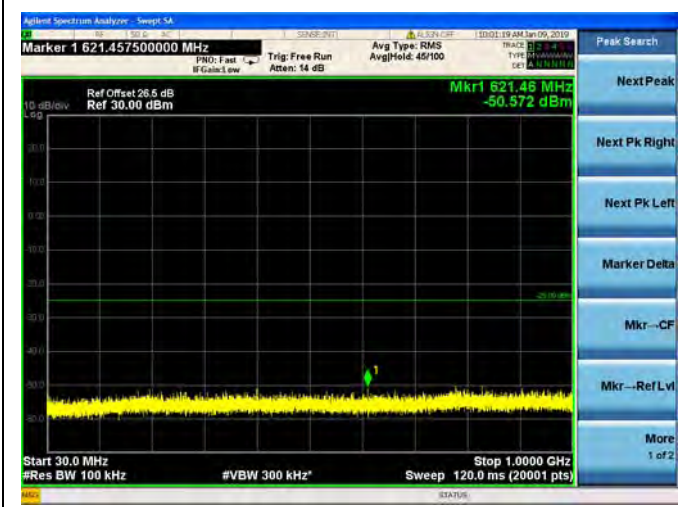

LTE Band 38 20MHz BW Low Channel

QPSK

LTE Band 38 20MHz BW Low Channel
16QAM

LTE Band 38 20MHz BW Low Channel
64QAM

LTE Band 38 20MHz BW Mid Channel

QPSK

LTE Band 38 20MHz BW Mid Channel
16QAM

LTE Band 38 20MHz BW Mid Channel
64QAM

LTE Band 38 20MHz BW High Channel
QPSK

LTE Band 38 20MHz BW High Channel
16QAM

LTE Band 38 20MHz BW High Channel
64QAM

LTE Band 40 Block A 5MHz BW Low Channel

QPSK

LTE Band 40 Block A 5MHz BW Low Channel

16QAM

LTE Band 40 Block A 5MHz BW Low Channel

64QAM

LTE Band 40 Block A 5MHz BW Mid Channel

QPSK

LTE Band 40 Block A 5MHz BW Mid Channel

16QAM

LTE Band 40 Block A 5MHz BW Mid Channel

64QAM