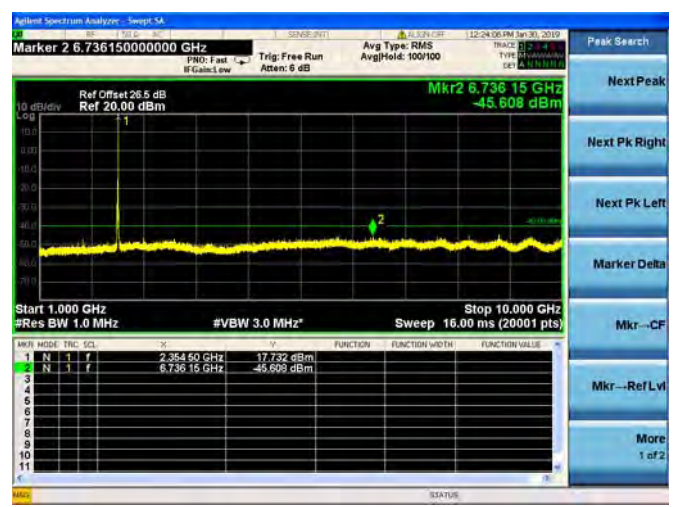

64QAM

LTE Band 40 Block B 5MHz BW Mid Channel

QPSK

LTE Band 40 Block B 5MHz BW Mid Channel

16QAM

LTE Band 40 Block B 5MHz BW Mid Channel

64QAM

LTE Band 40 Block B 5MHz BW High Channel
 QPSK

LTE Band 40 Block B 5MHz BW High Channel
16QAM

LTE Band 40 Block B 5MHz BW High Channel
64QAM

LTE Band 40 Block B 10MHz BW Mid Channel

QPSK

LTE Band 40 Block B 10MHz BW Mid Channel

16QAM

LTE Band 40 Block B 10MHz BW Mid Channel