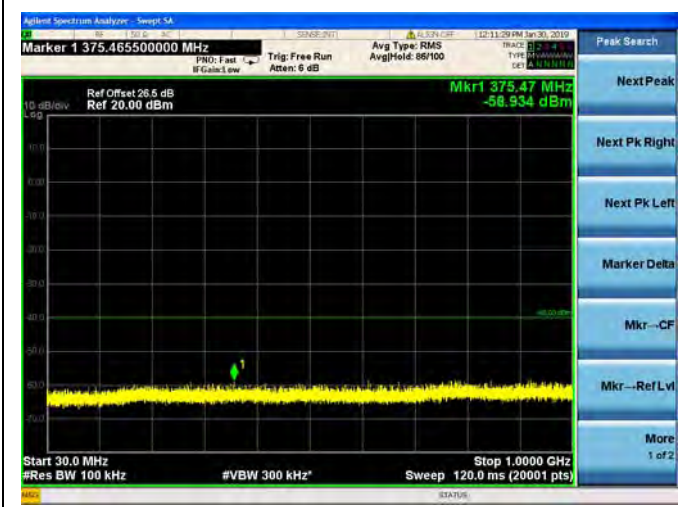

64QAM

LTE Band 40 Block B 5MHz BW Mid Channel

QPSK

LTE Band 40 Block B 5MHz BW Mid Channel

16QAM

LTE Band 40 Block B 5MHz BW Mid Channel

64QAM

LTE Band 40 Block B 5MHz BW High Channel
 QPSK

LTE Band 40 Block B 5MHz BW High Channel
16QAM

LTE Band 40 Block B 5MHz BW High Channel
64QAM

LTE Band 40 Block B 10MHz BW Mid Channel

QPSK

LTE Band 40 Block B 10MHz BW Mid Channel

16QAM

LTE Band 40 Block B 10MHz BW Mid Channel