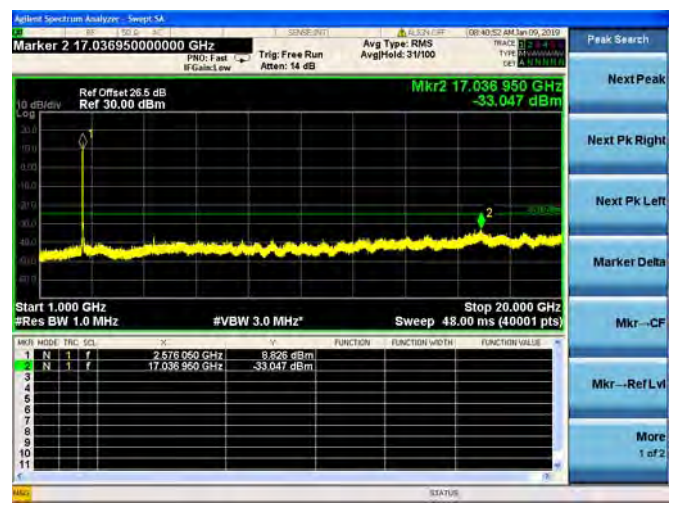

LTE Band 38 20MHz BW Low Channel

QPSK

LTE Band 38 20MHz BW Low Channel
16QAM

LTE Band 38 20MHz BW Low Channel
64QAM

LTE Band 38 20MHz BW Mid Channel

QPSK

LTE Band 38 20MHz BW Mid Channel
16QAM

LTE Band 38 20MHz BW Mid Channel
64QAM

LTE Band 38 20MHz BW High Channel
QPSK

LTE Band 38 20MHz BW High Channel
16QAM

LTE Band 38 20MHz BW High Channel
64QAM

LTE Band 40 Block A 5MHz BW Low Channel

QPSK

LTE Band 40 Block A 5MHz BW Low Channel

16QAM