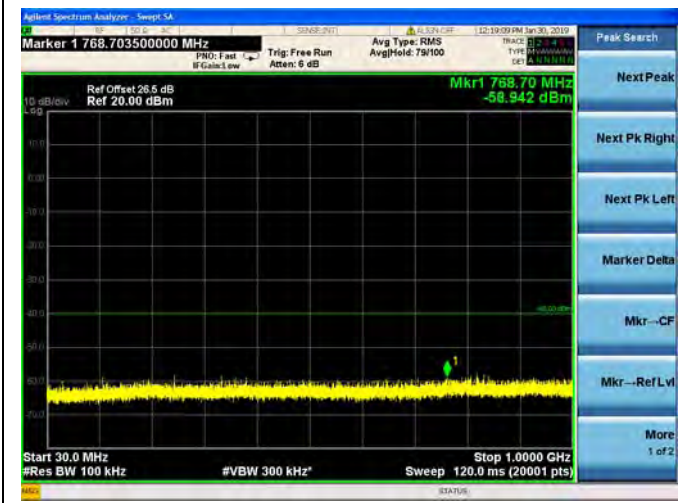

LTE Band 38 20MHz BW High Channel
QPSK

LTE Band 38 20MHz BW High Channel
16QAM

LTE Band 38 20MHz BW High Channel
64QAM

LTE Band 40 Block A 5MHz BW Low Channel

QPSK

LTE Band 40 Block A 5MHz BW Low Channel

16QAM

LTE Band 40 Block A 5MHz BW Low Channel

64QAM

LTE Band 40 Block A 5MHz BW Mid Channel

QPSK

LTE Band 40 Block A 5MHz BW Mid Channel

16QAM

LTE Band 40 Block A 5MHz BW Mid Channel

64QAM

LTE Band 40 Block A 5MHz BW High Channel
 QPSK

LTE Band 40 Block A 5MHz BW High Channel
16QAM

LTE Band 40 Block A 5MHz BW High Channel

64QAM

LTE Band 40 Block A 10MHz BW Mid Channel

QPSK

LTE Band 40 Block A 10MHz BW Mid Channel