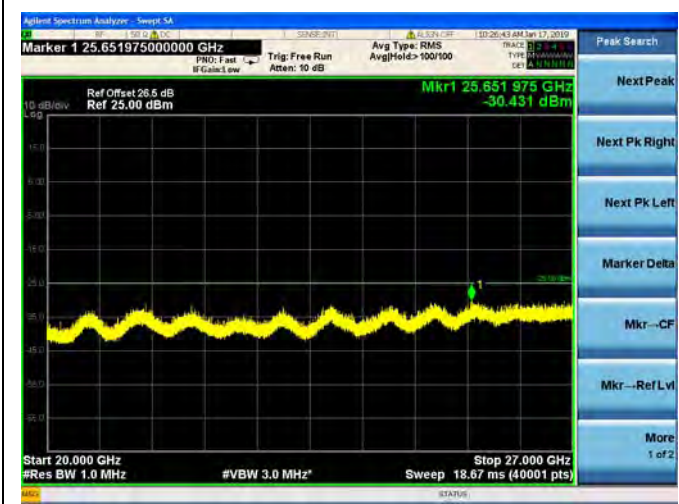

LTE Band 40 Block B 5MHz BW High Channel
16QAM

LTE Band 40 Block B 5MHz BW High Channel
64QAM

LTE Band 40 Block B 10MHz BW Mid Channel

QPSK

LTE Band 40 Block B 10MHz BW Mid Channel

16QAM

LTE Band 40 Block B 10MHz BW Mid Channel

64QAM

LTE Band 41 5MHz BW Low Channel

QPSK

LTE Band 41 5MHz BW Low Channel
16QAM

LTE Band 41 5MHz BW Low Channel
64QAM

LTE Band 41 5MHz BW Mid Channel
QPSK

LTE Band 41 5MHz BW Mid Channel
16QAM

LTE Band 41 5MHz BW Mid Channel
64QAM

LTE Band 41 5MHz BW High Channel
QPSK

LTE Band 41 5MHz BW High Channel
16QAM

LTE Band 41 5MHz BW High Channel
64QAM

LTE Band 41 10MHz BW Low Channel
QPSK

LTE Band 41 10MHz BW Low Channel
16QAM

LTE Band 41 10MHz BW Low Channel
64QAM