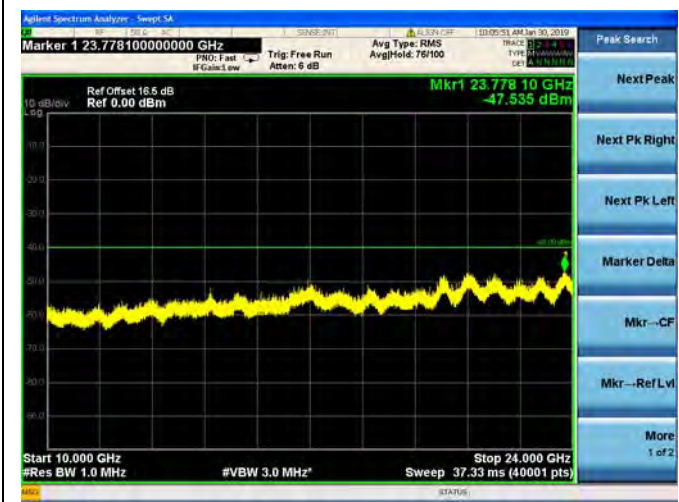

LTE Band 38 20MHz BW High Channel
QPSK

LTE Band 38 20MHz BW High Channel
16QAM

LTE Band 38 20MHz BW High Channel
64QAM

LTE Band 40 Block A 5MHz BW Low Channel

QPSK

LTE Band 40 Block A 5MHz BW Low Channel

16QAM

LTE Band 40 Block A 5MHz BW Low Channel

64QAM

LTE Band 40 Block A 5MHz BW Mid Channel

QPSK

LTE Band 40 Block A 5MHz BW Mid Channel

16QAM

LTE Band 40 Block A 5MHz BW Mid Channel

64QAM

LTE Band 40 Block A 5MHz BW High Channel
 QPSK

LTE Band 40 Block A 5MHz BW High Channel
16QAM

LTE Band 40 Block A 5MHz BW High Channel

64QAM

LTE Band 40 Block A 10MHz BW Mid Channel

QPSK

LTE Band 40 Block A 10MHz BW Mid Channel