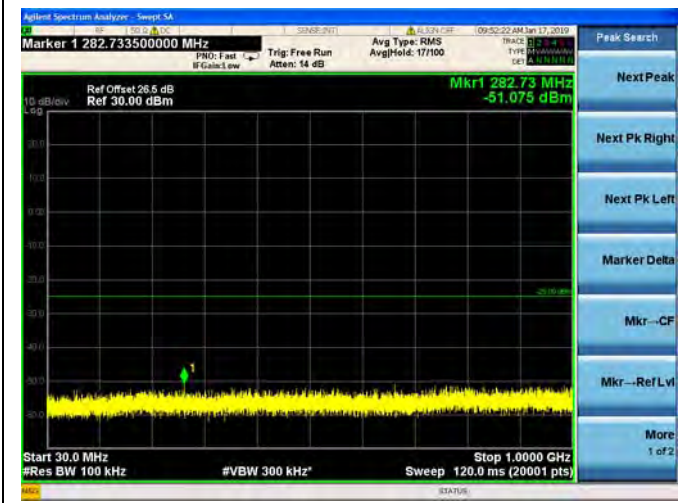

LTE Band 40 Block B 5MHz BW High Channel
16QAM

LTE Band 40 Block B 5MHz BW High Channel
64QAM

LTE Band 40 Block B 10MHz BW Mid Channel

QPSK

LTE Band 40 Block B 10MHz BW Mid Channel

16QAM

LTE Band 40 Block B 10MHz BW Mid Channel

64QAM

LTE Band 41 5MHz BW Low Channel

QPSK

LTE Band 41 5MHz BW Low Channel
16QAM

LTE Band 41 5MHz BW Low Channel
64QAM

LTE Band 41 5MHz BW Mid Channel
QPSK

LTE Band 41 5MHz BW Mid Channel
16QAM

LTE Band 41 5MHz BW Mid Channel
64QAM

LTE Band 41 5MHz BW High Channel
QPSK

LTE Band 41 5MHz BW High Channel
16QAM

LTE Band 41 5MHz BW High Channel
64QAM

LTE Band 41 10MHz BW Low Channel
QPSK

LTE Band 41 10MHz BW Low Channel
16QAM

LTE Band 41 10MHz BW Low Channel
64QAM