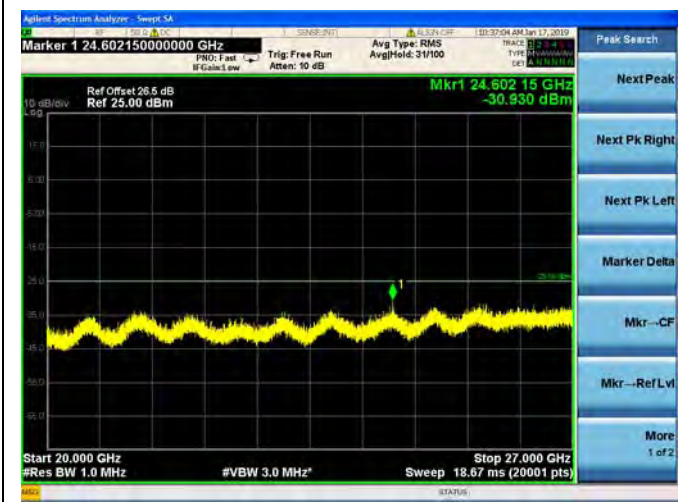

LTE Band 41 5MHz BW High Channel
QPSK

LTE Band 41 5MHz BW High Channel
16QAM

LTE Band 41 5MHz BW High Channel
64QAM

LTE Band 41 10MHz BW Low Channel
QPSK

LTE Band 41 10MHz BW Low Channel
16QAM

LTE Band 41 10MHz BW Low Channel
64QAM

LTE Band 41 10MHz BW Mid Channel
QPSK

LTE Band 41 10MHz BW Mid Channel
16QAM

LTE Band 41 10MHz BW Mid Channel
64QAM

LTE Band 41 10MHz BW High Channel
QPSK

LTE Band 41 10MHz BW High Channel
16QAM

LTE Band 41 10MHz BW High Channel
64QAM

LTE Band 41 15MHz BW Low Channel
QPSK

LTE Band 41 15MHz BW Low Channel
16QAM

LTE Band 41 15MHz BW Low Channel
64QAM