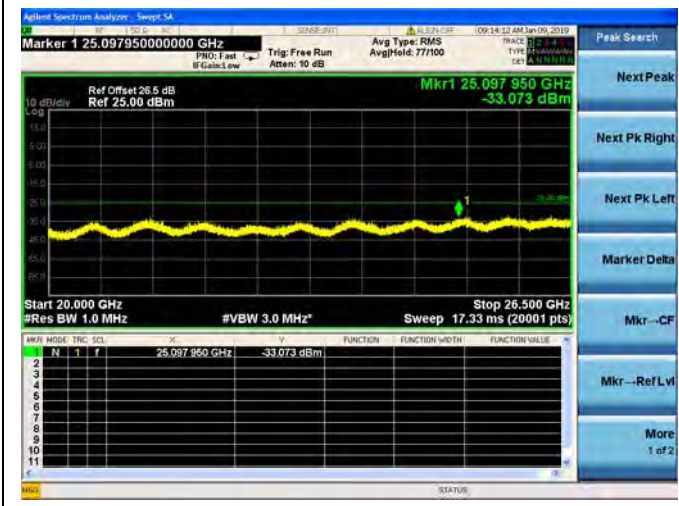

LTE Band 38 20MHz BW Low Channel

QPSK

LTE Band 38 20MHz BW Low Channel
16QAM

LTE Band 38 20MHz BW Low Channel
64QAM

LTE Band 38 20MHz BW Mid Channel

QPSK

LTE Band 38 20MHz BW Mid Channel
16QAM

LTE Band 38 20MHz BW Mid Channel
64QAM

LTE Band 38 20MHz BW High Channel
QPSK

LTE Band 38 20MHz BW High Channel
16QAM

LTE Band 38 20MHz BW High Channel
64QAM

LTE Band 40 Block A 5MHz BW Low Channel

QPSK

LTE Band 40 Block A 5MHz BW Low Channel

16QAM

LTE Band 40 Block A 5MHz BW Low Channel

64QAM

LTE Band 40 Block A 5MHz BW Mid Channel

QPSK

LTE Band 40 Block A 5MHz BW Mid Channel

16QAM

LTE Band 40 Block A 5MHz BW Mid Channel

64QAM