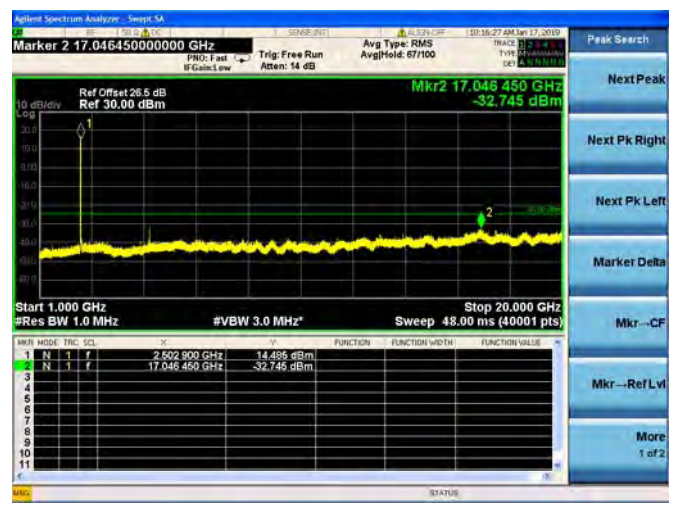

LTE Band 41 5MHz BW High Channel
QPSK

LTE Band 41 5MHz BW High Channel
16QAM

LTE Band 41 5MHz BW High Channel
64QAM

LTE Band 41 10MHz BW Low Channel
QPSK

LTE Band 41 10MHz BW Low Channel
16QAM

LTE Band 41 10MHz BW Low Channel
64QAM