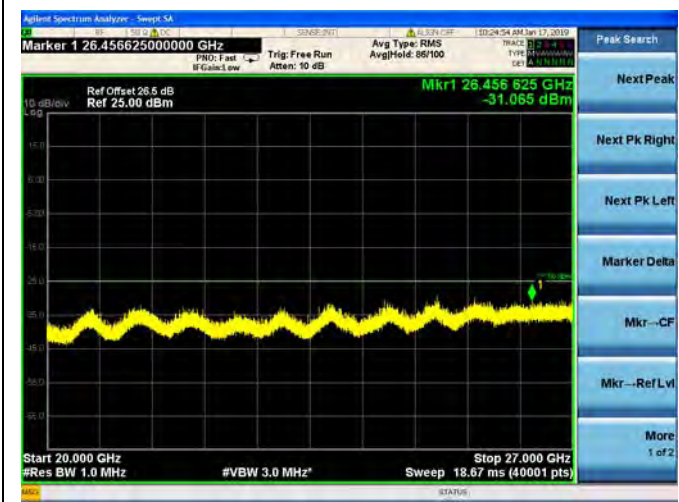

64QAM

LTE Band 41 5MHz BW Low Channel

QPSK

LTE Band 41 5MHz BW Low Channel
16QAM

LTE Band 41 5MHz BW Low Channel
64QAM

LTE Band 41 5MHz BW Mid Channel
QPSK

LTE Band 41 5MHz BW Mid Channel
16QAM

LTE Band 41 5MHz BW Mid Channel
64QAM

LTE Band 41 5MHz BW High Channel
QPSK

LTE Band 41 5MHz BW High Channel
16QAM

LTE Band 41 5MHz BW High Channel
64QAM

LTE Band 41 10MHz BW Low Channel
QPSK

LTE Band 41 10MHz BW Low Channel
16QAM

LTE Band 41 10MHz BW Low Channel
64QAM