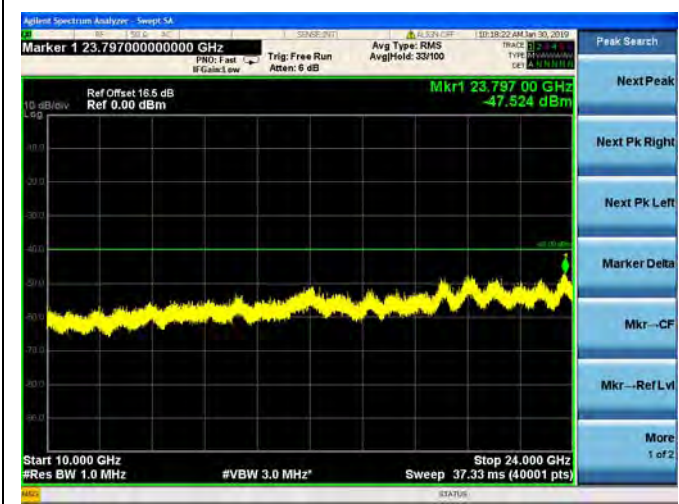

LTE Band 40 Block B 10MHz BW Mid Channel

64QAM