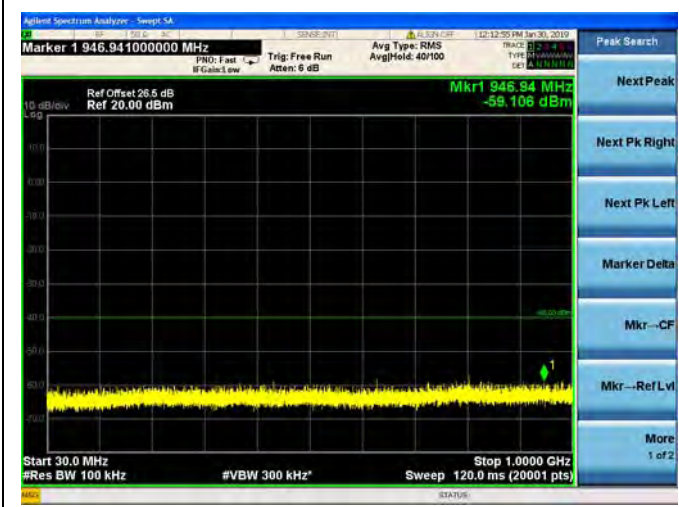

LTE Band 40 Block B 5MHz BW High Channel
16QAM

LTE Band 40 Block B 5MHz BW High Channel
64QAM

LTE Band 40 Block B 10MHz BW Mid Channel

QPSK

LTE Band 40 Block B 10MHz BW Mid Channel

16QAM

LTE Band 40 Block B 10MHz BW Mid Channel