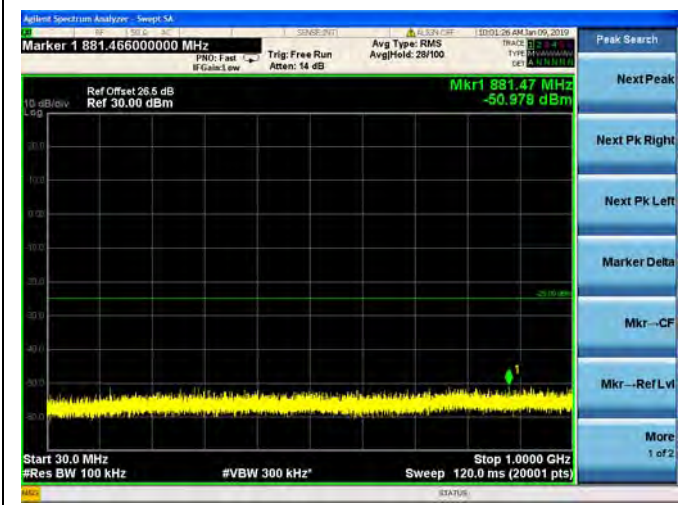

LTE Band 38 20MHz BW Low Channel

QPSK

LTE Band 38 20MHz BW Low Channel
16QAM

LTE Band 38 20MHz BW Low Channel
64QAM

LTE Band 38 20MHz BW Mid Channel

QPSK

LTE Band 38 20MHz BW Mid Channel
16QAM

LTE Band 38 20MHz BW Mid Channel
64QAM

LTE Band 38 20MHz BW High Channel
QPSK

LTE Band 38 20MHz BW High Channel
16QAM

LTE Band 38 20MHz BW High Channel
64QAM

LTE Band 40 Block A 5MHz BW Low Channel

QPSK

LTE Band 40 Block A 5MHz BW Low Channel

16QAM