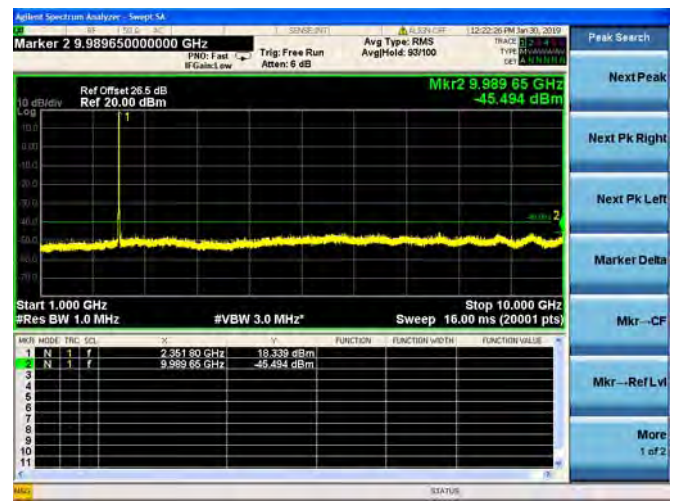

LTE Band 40 Block A 5MHz BW High Channel
 QPSK

LTE Band 40 Block A 5MHz BW High Channel
16QAM

LTE Band 40 Block A 5MHz BW High Channel

64QAM

LTE Band 40 Block A 10MHz BW Mid Channel

QPSK

LTE Band 40 Block A 10MHz BW Mid Channel

16QAM

LTE Band 40 Block A 10MHz BW Mid Channel

64QAM

LTE Band 40 Block B 5MHz BW Low Channel

QPSK

LTE Band 40 Block B 5MHz BW Low Channel

16QAM

LTE Band 40 Block B 5MHz BW Low Channel

64QAM

LTE Band 40 Block B 5MHz BW Mid Channel

QPSK

LTE Band 40 Block B 5MHz BW Mid Channel

16QAM

LTE Band 40 Block B 5MHz BW Mid Channel

64QAM

LTE Band 40 Block B 5MHz BW High Channel
 QPSK