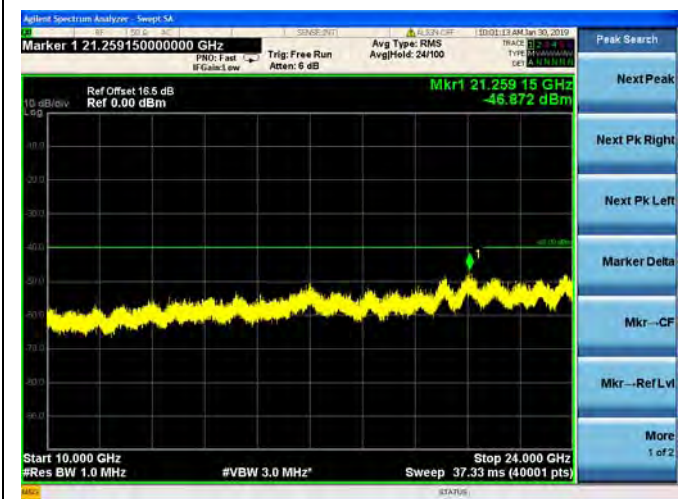

LTE Band 40 Block A 5MHz BW High Channel
 QPSK

LTE Band 40 Block A 5MHz BW High Channel
16QAM

LTE Band 40 Block A 5MHz BW High Channel

64QAM

LTE Band 40 Block A 10MHz BW Mid Channel

QPSK

LTE Band 40 Block A 10MHz BW Mid Channel