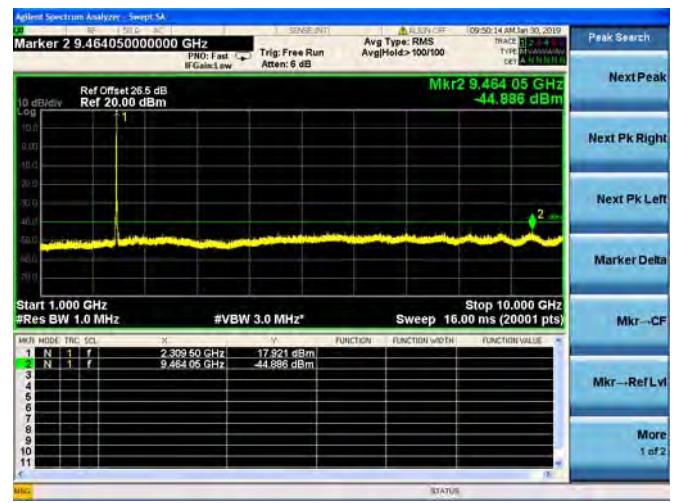

LTE Band 38 20MHz BW High Channel
QPSK

LTE Band 38 20MHz BW High Channel
16QAM

LTE Band 38 20MHz BW High Channel
64QAM

LTE Band 40 Block A 5MHz BW Low Channel

QPSK

LTE Band 40 Block A 5MHz BW Low Channel

16QAM

LTE Band 40 Block A 5MHz BW Low Channel

64QAM

LTE Band 40 Block A 5MHz BW Mid Channel

QPSK

LTE Band 40 Block A 5MHz BW Mid Channel

16QAM

LTE Band 40 Block A 5MHz BW Mid Channel

64QAM

LTE Band 40 Block A 5MHz BW High Channel
 QPSK

LTE Band 40 Block A 5MHz BW High Channel
16QAM

LTE Band 40 Block A 5MHz BW High Channel

64QAM

LTE Band 40 Block A 10MHz BW Mid Channel

QPSK

LTE Band 40 Block A 10MHz BW Mid Channel