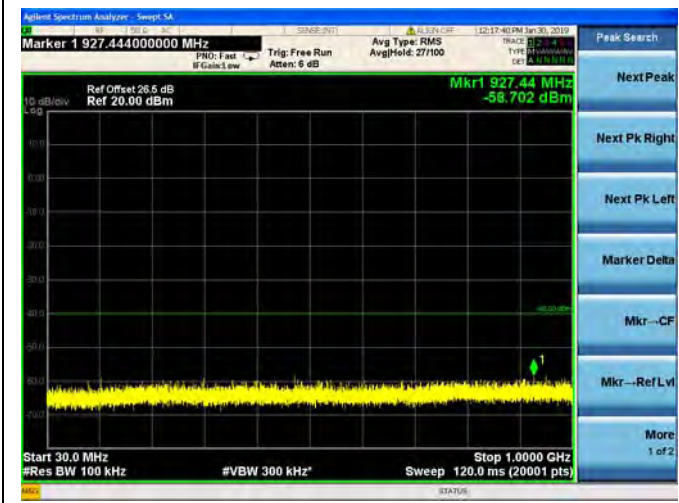

LTE Band 38 20MHz BW Low Channel

QPSK

LTE Band 38 20MHz BW Low Channel
16QAM

LTE Band 38 20MHz BW Low Channel
64QAM

LTE Band 38 20MHz BW Mid Channel

QPSK

LTE Band 38 20MHz BW Mid Channel
16QAM

LTE Band 38 20MHz BW Mid Channel
64QAM

LTE Band 38 20MHz BW High Channel
QPSK

LTE Band 38 20MHz BW High Channel
16QAM

LTE Band 38 20MHz BW High Channel
64QAM

LTE Band 40 Block A 5MHz BW Low Channel

QPSK

LTE Band 40 Block A 5MHz BW Low Channel

16QAM

LTE Band 40 Block A 5MHz BW Low Channel

64QAM

LTE Band 40 Block A 5MHz BW Mid Channel

QPSK

LTE Band 40 Block A 5MHz BW Mid Channel

16QAM

LTE Band 40 Block A 5MHz BW Mid Channel

64QAM