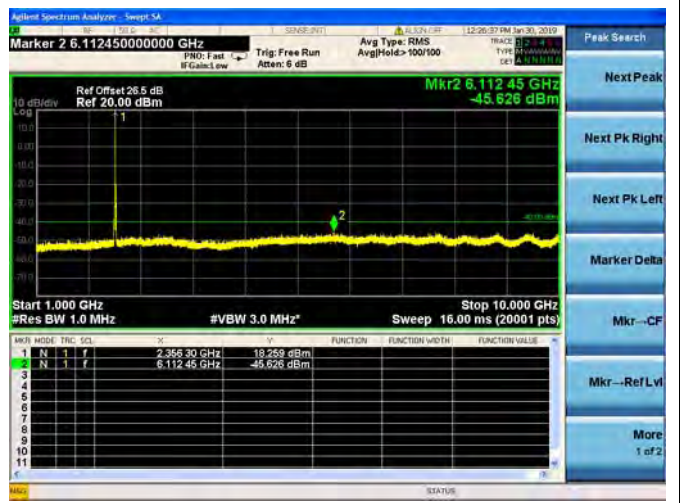

64QAM

LTE Band 40 Block B 5MHz BW Mid Channel

QPSK

LTE Band 40 Block B 5MHz BW Mid Channel

16QAM

LTE Band 40 Block B 5MHz BW Mid Channel

64QAM

LTE Band 40 Block B 5MHz BW High Channel
 QPSK

LTE Band 40 Block B 5MHz BW High Channel
16QAM

LTE Band 40 Block B 5MHz BW High Channel
64QAM

LTE Band 40 Block B 10MHz BW Mid Channel

QPSK

LTE Band 40 Block B 10MHz BW Mid Channel

16QAM

LTE Band 40 Block B 10MHz BW Mid Channel