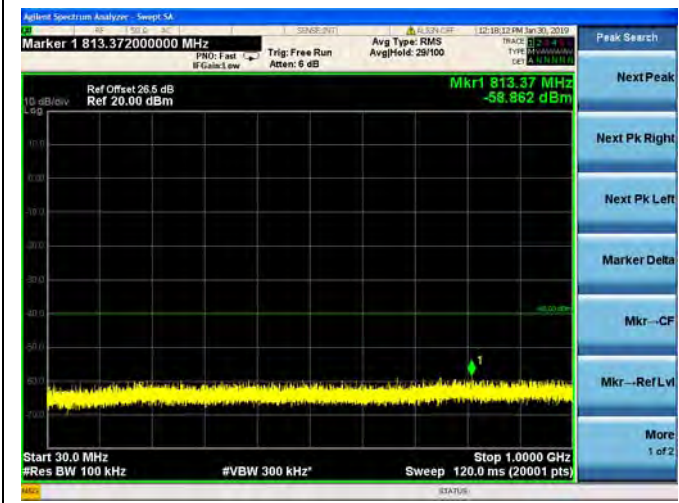

LTE Band 38 20MHz BW Low Channel

QPSK

LTE Band 38 20MHz BW Low Channel
16QAM

LTE Band 38 20MHz BW Low Channel
64QAM

LTE Band 38 20MHz BW Mid Channel

QPSK

LTE Band 38 20MHz BW Mid Channel
16QAM

LTE Band 38 20MHz BW Mid Channel
64QAM

LTE Band 38 20MHz BW High Channel
QPSK

LTE Band 38 20MHz BW High Channel
16QAM

LTE Band 38 20MHz BW High Channel
64QAM

LTE Band 40 Block A 5MHz BW Low Channel

QPSK

LTE Band 40 Block A 5MHz BW Low Channel

16QAM

LTE Band 40 Block A 5MHz BW Low Channel

64QAM

LTE Band 40 Block A 5MHz BW Mid Channel

QPSK

LTE Band 40 Block A 5MHz BW Mid Channel

16QAM

LTE Band 40 Block A 5MHz BW Mid Channel

64QAM