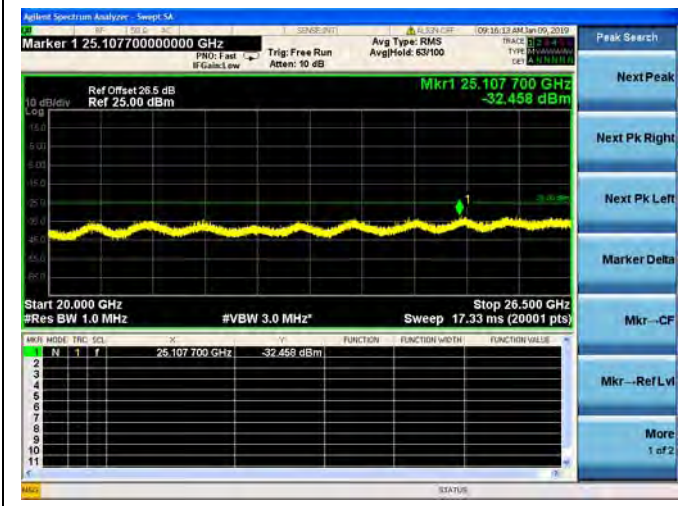

LTE Band 38 20MHz BW Low Channel

QPSK

LTE Band 38 20MHz BW Low Channel
16QAM

LTE Band 38 20MHz BW Low Channel
64QAM

LTE Band 38 20MHz BW Mid Channel

QPSK

LTE Band 38 20MHz BW Mid Channel
16QAM

LTE Band 38 20MHz BW Mid Channel
64QAM

LTE Band 38 20MHz BW High Channel
QPSK

LTE Band 38 20MHz BW High Channel
16QAM

LTE Band 38 20MHz BW High Channel
64QAM

LTE Band 40 Block A 5MHz BW Low Channel

QPSK

LTE Band 40 Block A 5MHz BW Low Channel

16QAM