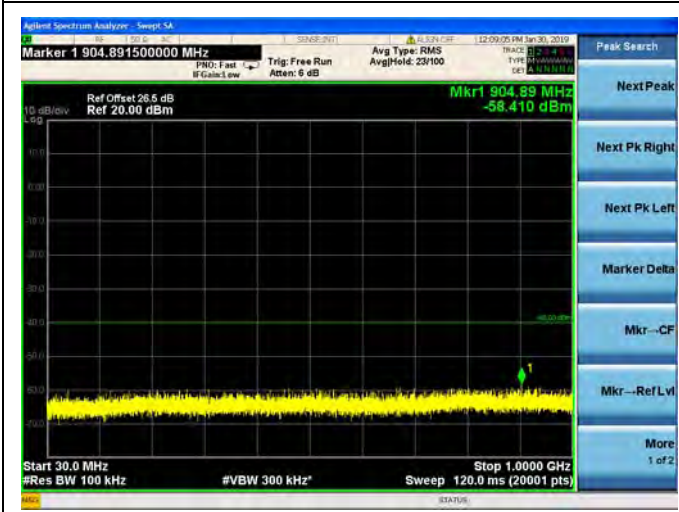

LTE Band 40 Block B 5MHz BW High Channel
64QAM