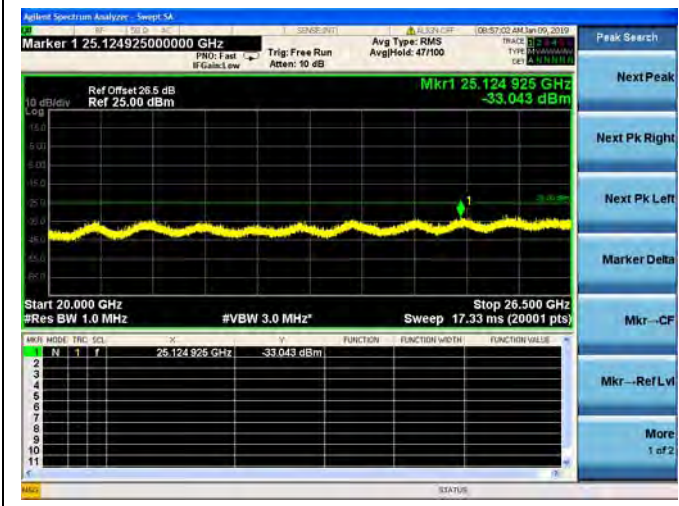

LTE Band 30 5MHz BW Mid Channel

QPSK

LTE Band 30 5MHz BW Mid Channel  
16QAM

LTE Band 30 5MHz BW Mid Channel  
64QAM

LTE Band 30 5MHz BW High Channel  
QPSK

LTE Band 30 5MHz BW High Channel  
16QAM

LTE Band 30 5MHz BW High Channel  
64QAM

LTE Band 30 10MHz BW Mid Channel

QPSK

LTE Band 30 10MHz BW Mid Channel  
16QAM

LTE Band 30 10MHz BW Mid Channel  
64QAM

LTE Band 38 5MHz BW Low Channel

QPSK

LTE Band 38 5MHz BW Low Channel  
16QAM

LTE Band 38 5MHz BW Low Channel  
64QAM

LTE Band 38 5MHz BW Mid Channel  
QPSK

LTE Band 38 5MHz BW Mid Channel  
16QAM

LTE Band 38 5MHz BW Mid Channel  
64QAM

LTE Band 38 5MHz BW High Channel  
QPSK

LTE Band 38 5MHz BW High Channel  
16QAM

LTE Band 38 5MHz BW High Channel  
64QAM