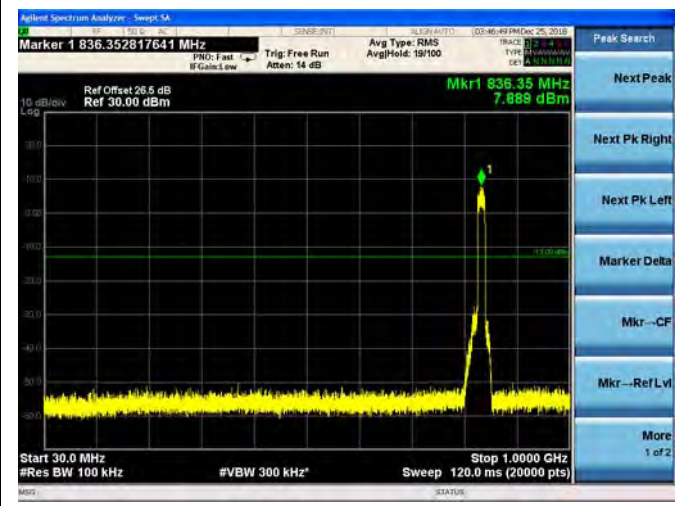

LTE Band 26 15MHz BW Low Channel

QPSK

16QAM

64QAM

LTE Band 26 15MHz BW Mid Channel

QPSK

16QAM

64QAM

LTE Band 26 15MHz BW High Channel

QPSK

16QAM

64QAM

LTE Band 30 5MHz BW Low Channel

QPSK

LTE Band 30 5MHz BW Low Channel  
16QAM

LTE Band 30 5MHz BW Low Channel  
64QAM