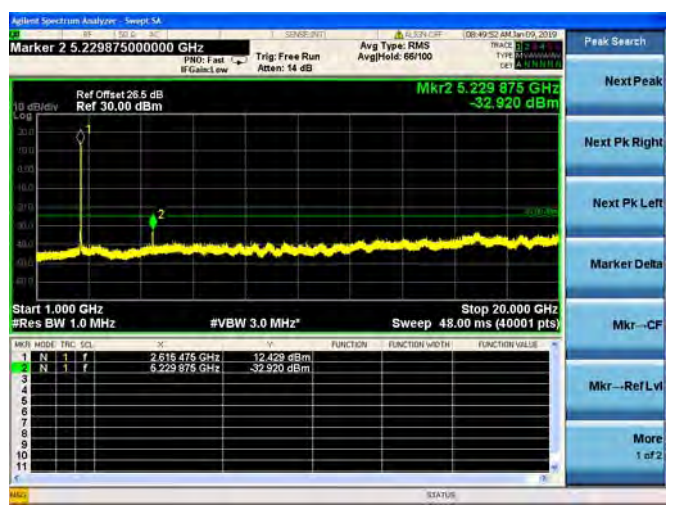

LTE Band 38 10MHz BW Low Channel  
QPSK

LTE Band 38 10MHz BW Low Channel  
16QAM

LTE Band 38 10MHz BW Low Channel  
64QAM

LTE Band 38 10MHz BW Mid Channel  
QPSK

LTE Band 38 10MHz BW Mid Channel  
16QAM

LTE Band 38 10MHz BW Mid Channel  
64QAM

LTE Band 38 10MHz BW High Channel  
QPSK

LTE Band 38 10MHz BW High Channel  
16QAM

LTE Band 38 10MHz BW High Channel  
64QAM

LTE Band 38 15MHz BW Low Channel  
QPSK

LTE Band 38 15MHz BW Low Channel  
16QAM

LTE Band 38 15MHz BW Low Channel  
64QAM

LTE Band 38 15MHz BW Mid Channel  
QPSK

LTE Band 38 15MHz BW Mid Channel  
16QAM

LTE Band 38 15MHz BW Mid Channel  
64QAM

LTE Band 38 15MHz BW High Channel  
QPSK

LTE Band 38 15MHz BW High Channel  
16QAM