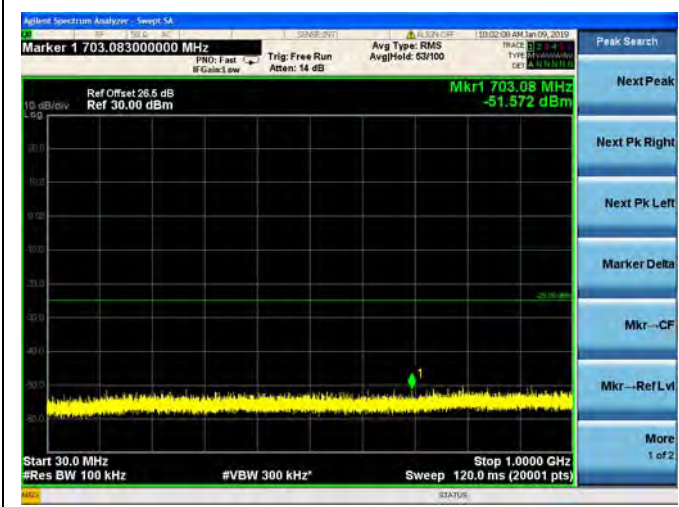

LTE Band 38 10MHz BW High Channel  
QPSK

LTE Band 38 10MHz BW High Channel  
16QAM

LTE Band 38 10MHz BW High Channel  
64QAM

LTE Band 38 15MHz BW Low Channel  
QPSK

LTE Band 38 15MHz BW Low Channel  
16QAM

LTE Band 38 15MHz BW Low Channel  
64QAM

LTE Band 38 15MHz BW Mid Channel  
QPSK

LTE Band 38 15MHz BW Mid Channel  
16QAM

LTE Band 38 15MHz BW Mid Channel  
64QAM

LTE Band 38 15MHz BW High Channel  
QPSK

LTE Band 38 15MHz BW High Channel  
16QAM

LTE Band 38 15MHz BW High Channel  
64QAM