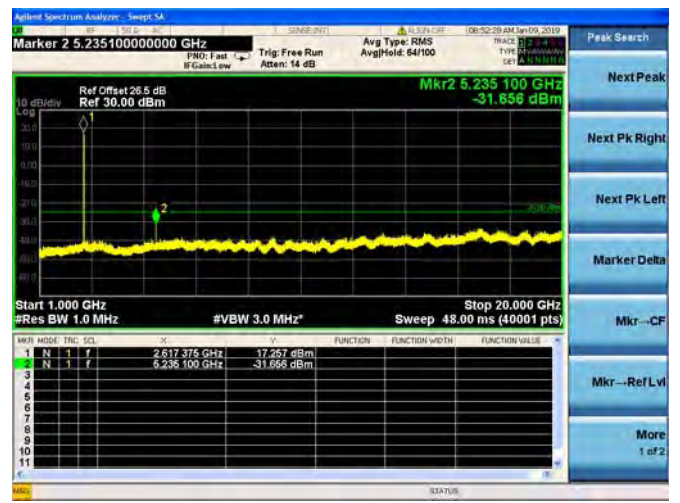

LTE Band 30 10MHz BW Mid Channel

QPSK

LTE Band 30 10MHz BW Mid Channel  
16QAM

LTE Band 30 10MHz BW Mid Channel  
64QAM

LTE Band 38 5MHz BW Low Channel

QPSK

LTE Band 38 5MHz BW Low Channel  
16QAM

LTE Band 38 5MHz BW Low Channel  
64QAM

LTE Band 38 5MHz BW Mid Channel  
QPSK

LTE Band 38 5MHz BW Mid Channel  
16QAM

LTE Band 38 5MHz BW Mid Channel  
64QAM

LTE Band 38 5MHz BW High Channel  
QPSK

LTE Band 38 5MHz BW High Channel  
16QAM

LTE Band 38 5MHz BW High Channel  
64QAM

LTE Band 38 10MHz BW Low Channel  
QPSK

LTE Band 38 10MHz BW Low Channel  
16QAM

LTE Band 38 10MHz BW Low Channel  
64QAM

LTE Band 38 10MHz BW Mid Channel  
QPSK

LTE Band 38 10MHz BW Mid Channel  
16QAM

LTE Band 38 10MHz BW Mid Channel  
64QAM