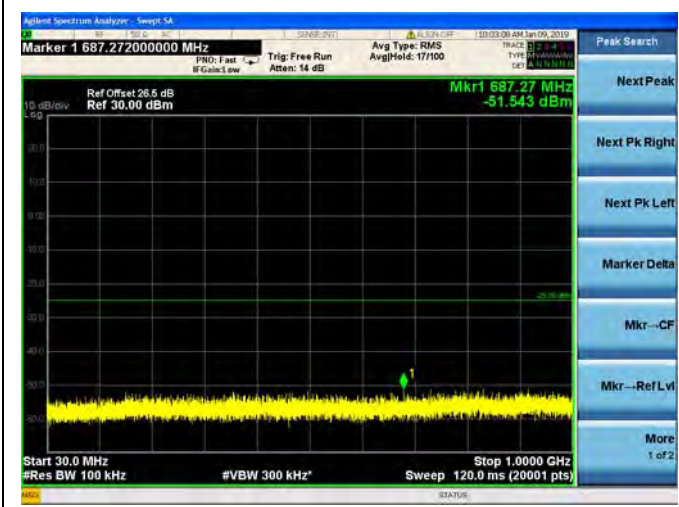

LTE Band 38 10MHz BW Low Channel  
QPSK

LTE Band 38 10MHz BW Low Channel  
16QAM

LTE Band 38 10MHz BW Low Channel  
64QAM

LTE Band 38 10MHz BW Mid Channel  
QPSK

LTE Band 38 10MHz BW Mid Channel  
16QAM

LTE Band 38 10MHz BW Mid Channel  
64QAM

LTE Band 38 10MHz BW High Channel  
QPSK

LTE Band 38 10MHz BW High Channel  
16QAM

LTE Band 38 10MHz BW High Channel  
64QAM

LTE Band 38 15MHz BW Low Channel  
QPSK

LTE Band 38 15MHz BW Low Channel  
16QAM

LTE Band 38 15MHz BW Low Channel  
64QAM

LTE Band 38 15MHz BW Mid Channel  
QPSK

LTE Band 38 15MHz BW Mid Channel  
16QAM

LTE Band 38 15MHz BW Mid Channel  
64QAM

LTE Band 38 15MHz BW High Channel  
QPSK

LTE Band 38 15MHz BW High Channel  
16QAM