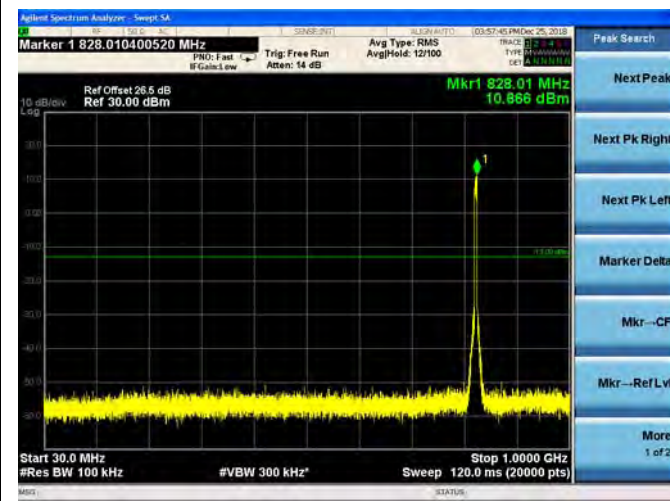

LTE Band 26 3MHz BW Mid Channel

QPSK

16QAM

64QAM

LTE Band 26 3MHz BW High Channel

QPSK

16QAM

64QAM

LTE Band 26 5MHz BW Low Channel

QPSK

16QAM

64QAM

LTE Band 26 5MHz BW Mid Channel

QPSK

16QAM

64QAM