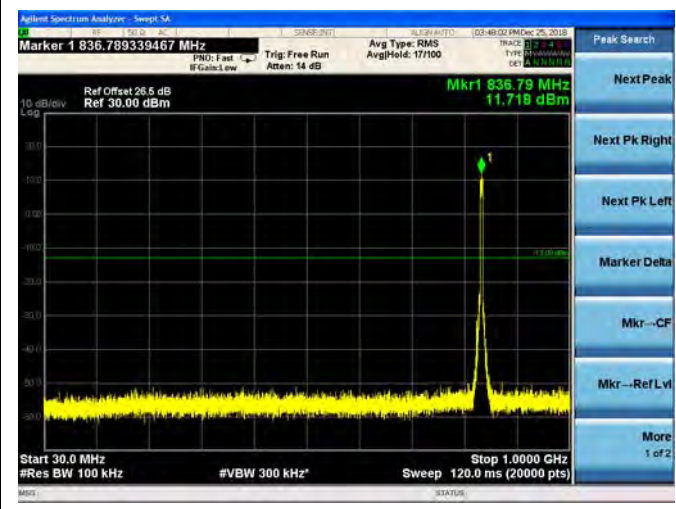

LTE Band 26 5MHz BW Low Channel

QPSK

16QAM

64QAM

LTE Band 26 5MHz BW Mid Channel

QPSK

16QAM

64QAM

LTE Band 26 5MHz BW High Channel

QPSK

16QAM

64QAM

LTE Band 26 10MHz BW Low Channel

QPSK

16QAM

64QAM