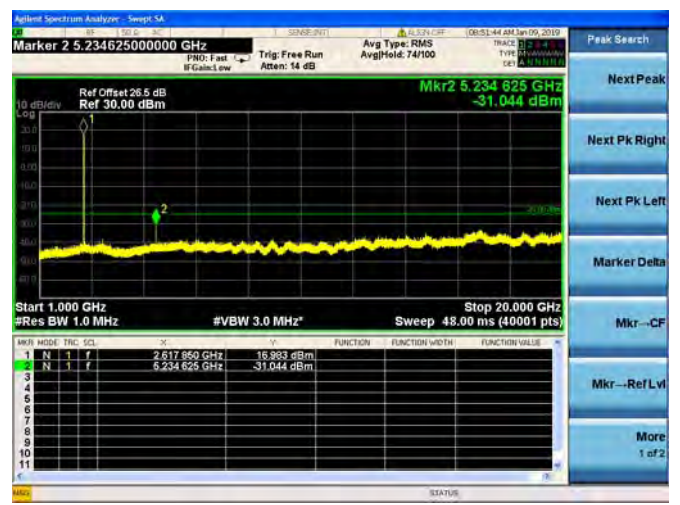

LTE Band 30 10MHz BW Mid Channel

QPSK

LTE Band 30 10MHz BW Mid Channel  
16QAM

LTE Band 30 10MHz BW Mid Channel  
64QAM

LTE Band 38 5MHz BW Low Channel

QPSK

LTE Band 38 5MHz BW Low Channel  
16QAM

LTE Band 38 5MHz BW Low Channel  
64QAM

LTE Band 38 5MHz BW Mid Channel  
QPSK

LTE Band 38 5MHz BW Mid Channel  
16QAM

LTE Band 38 5MHz BW Mid Channel  
64QAM

LTE Band 38 5MHz BW High Channel  
QPSK

LTE Band 38 5MHz BW High Channel  
16QAM

LTE Band 38 5MHz BW High Channel  
64QAM

LTE Band 38 10MHz BW Low Channel  
QPSK

LTE Band 38 10MHz BW Low Channel  
16QAM

LTE Band 38 10MHz BW Low Channel  
64QAM

LTE Band 38 10MHz BW Mid Channel  
QPSK

LTE Band 38 10MHz BW Mid Channel  
16QAM

LTE Band 38 10MHz BW Mid Channel  
64QAM