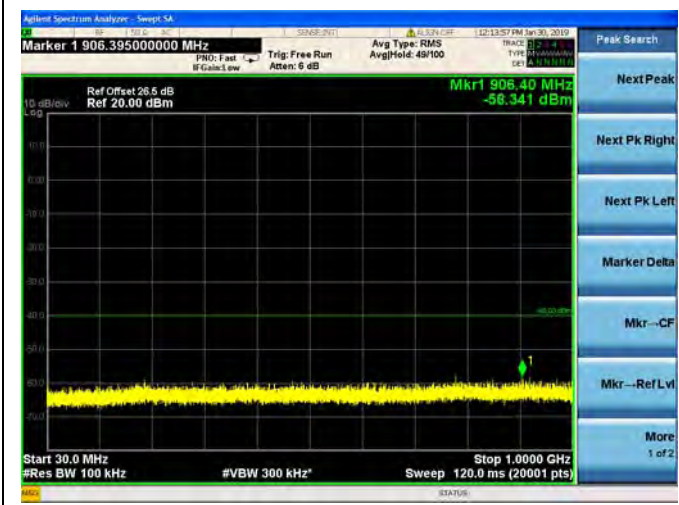

LTE Band 26 15MHz BW High Channel

QPSK

16QAM

64QAM

LTE Band 30 5MHz BW Low Channel

QPSK

LTE Band 30 5MHz BW Low Channel  
16QAM

LTE Band 30 5MHz BW Low Channel  
64QAM

LTE Band 30 5MHz BW Mid Channel

QPSK

LTE Band 30 5MHz BW Mid Channel  
16QAM

LTE Band 30 5MHz BW Mid Channel  
64QAM

LTE Band 30 5MHz BW High Channel  
QPSK

LTE Band 30 5MHz BW High Channel  
16QAM

LTE Band 30 5MHz BW High Channel  
64QAM