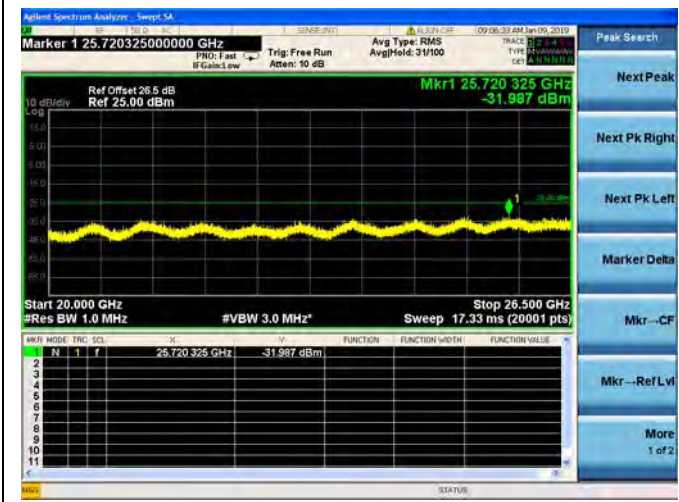

LTE Band 38 5MHz BW Mid Channel  
QPSK

LTE Band 38 5MHz BW Mid Channel  
16QAM

LTE Band 38 5MHz BW Mid Channel  
64QAM

LTE Band 38 5MHz BW High Channel  
QPSK

LTE Band 38 5MHz BW High Channel  
16QAM

LTE Band 38 5MHz BW High Channel  
64QAM

LTE Band 38 10MHz BW Low Channel  
QPSK

LTE Band 38 10MHz BW Low Channel  
16QAM

LTE Band 38 10MHz BW Low Channel  
64QAM

LTE Band 38 10MHz BW Mid Channel  
QPSK

LTE Band 38 10MHz BW Mid Channel  
16QAM

LTE Band 38 10MHz BW Mid Channel  
64QAM

LTE Band 38 10MHz BW High Channel  
QPSK

LTE Band 38 10MHz BW High Channel  
16QAM

LTE Band 38 10MHz BW High Channel  
64QAM

LTE Band 38 15MHz BW Low Channel  
QPSK

LTE Band 38 15MHz BW Low Channel  
16QAM