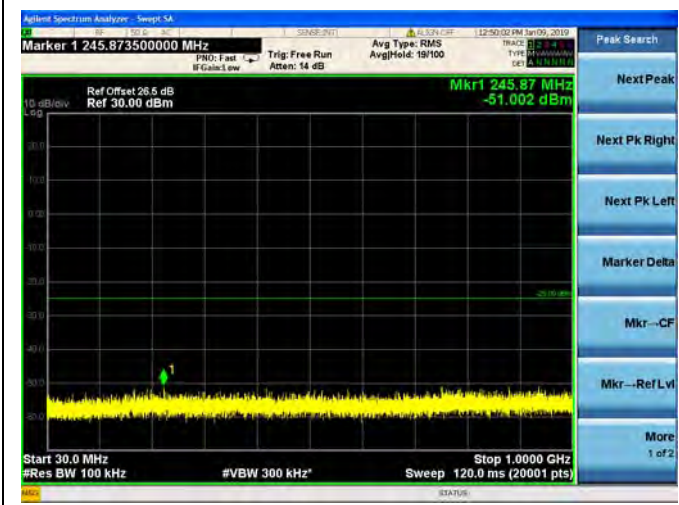

LTE Band 30 10MHz BW Mid Channel

QPSK

LTE Band 30 10MHz BW Mid Channel  
16QAM

LTE Band 30 10MHz BW Mid Channel  
64QAM

LTE Band 38 5MHz BW Low Channel

QPSK

LTE Band 38 5MHz BW Low Channel  
16QAM

LTE Band 38 5MHz BW Low Channel  
64QAM

LTE Band 38 5MHz BW Mid Channel  
QPSK

LTE Band 38 5MHz BW Mid Channel  
16QAM

LTE Band 38 5MHz BW Mid Channel  
64QAM

LTE Band 38 5MHz BW High Channel  
QPSK

LTE Band 38 5MHz BW High Channel  
16QAM

LTE Band 38 5MHz BW High Channel  
64QAM