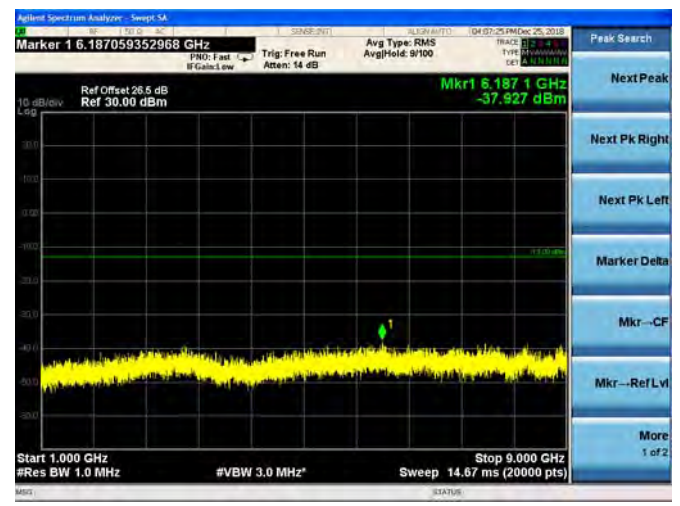

LTE Band 26 10MHz BW Mid Channel

QPSK

16QAM

64QAM

LTE Band 26 10MHz BW High Channel

QPSK

16QAM

64QAM

LTE Band 26 15MHz BW Low Channel

QPSK

16QAM

64QAM

LTE Band 26 15MHz BW Mid Channel

QPSK

16QAM

64QAM