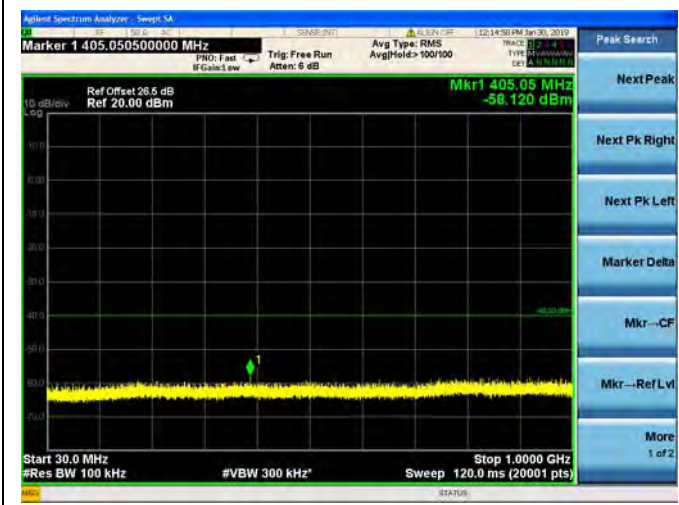

LTE Band 26 15MHz BW High Channel

QPSK

16QAM

64QAM

LTE Band 30 5MHz BW Low Channel

QPSK

LTE Band 30 5MHz BW Low Channel  
16QAM

LTE Band 30 5MHz BW Low Channel  
64QAM

LTE Band 30 5MHz BW Mid Channel

QPSK

LTE Band 30 5MHz BW Mid Channel  
16QAM

LTE Band 30 5MHz BW Mid Channel  
64QAM

LTE Band 30 5MHz BW High Channel  
QPSK

LTE Band 30 5MHz BW High Channel  
16QAM

LTE Band 30 5MHz BW High Channel  
64QAM