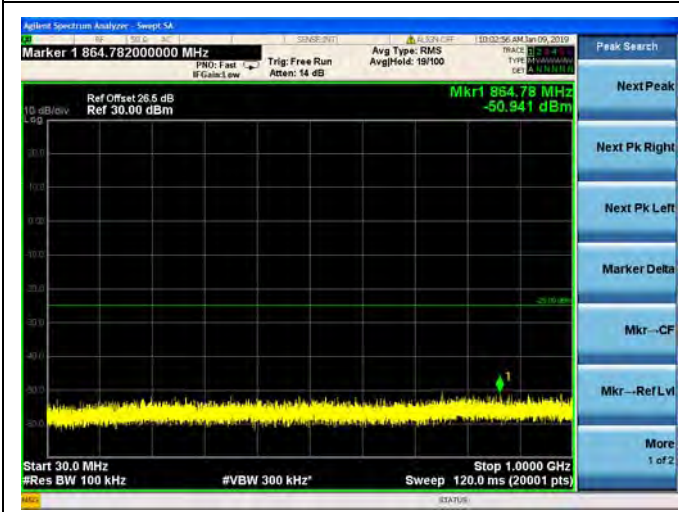

LTE Band 38 10MHz BW High Channel  
QPSK

LTE Band 38 10MHz BW High Channel  
16QAM

LTE Band 38 10MHz BW High Channel  
64QAM

LTE Band 38 15MHz BW Low Channel  
QPSK

LTE Band 38 15MHz BW Low Channel  
16QAM

LTE Band 38 15MHz BW Low Channel  
64QAM

LTE Band 38 15MHz BW Mid Channel  
QPSK

LTE Band 38 15MHz BW Mid Channel  
16QAM

LTE Band 38 15MHz BW Mid Channel  
64QAM

LTE Band 38 15MHz BW High Channel  
QPSK

LTE Band 38 15MHz BW High Channel  
16QAM

LTE Band 38 15MHz BW High Channel  
64QAM