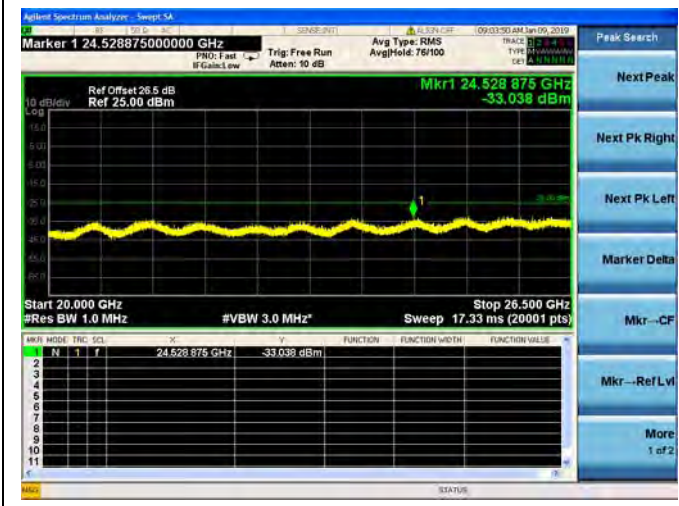

LTE Band 30 10MHz BW Mid Channel

QPSK

LTE Band 30 10MHz BW Mid Channel  
16QAM

LTE Band 30 10MHz BW Mid Channel  
64QAM

LTE Band 38 5MHz BW Low Channel

QPSK

LTE Band 38 5MHz BW Low Channel  
16QAM

LTE Band 38 5MHz BW Low Channel  
64QAM

LTE Band 38 5MHz BW Mid Channel  
QPSK

LTE Band 38 5MHz BW Mid Channel  
16QAM

LTE Band 38 5MHz BW Mid Channel  
64QAM

LTE Band 38 5MHz BW High Channel  
QPSK

LTE Band 38 5MHz BW High Channel  
16QAM

LTE Band 38 5MHz BW High Channel  
64QAM

LTE Band 38 10MHz BW Low Channel  
QPSK

LTE Band 38 10MHz BW Low Channel  
16QAM

LTE Band 38 10MHz BW Low Channel  
64QAM

LTE Band 38 10MHz BW Mid Channel  
QPSK

LTE Band 38 10MHz BW Mid Channel  
16QAM

LTE Band 38 10MHz BW Mid Channel  
64QAM