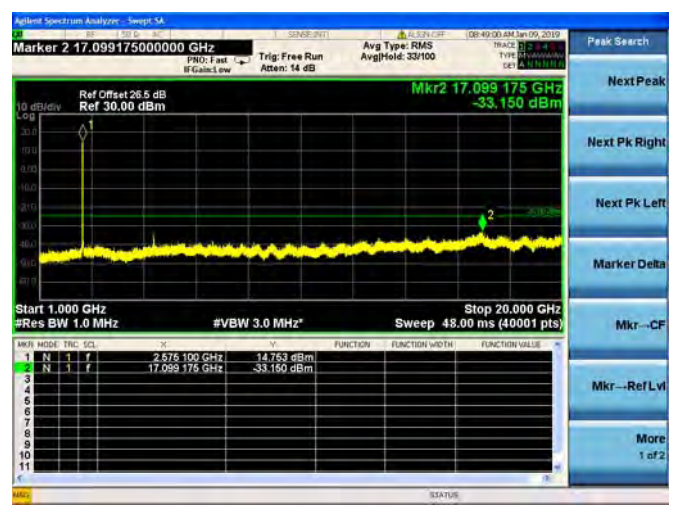

LTE Band 30 10MHz BW Mid Channel

QPSK

LTE Band 30 10MHz BW Mid Channel  
16QAM

LTE Band 30 10MHz BW Mid Channel  
64QAM

LTE Band 38 5MHz BW Low Channel

QPSK

LTE Band 38 5MHz BW Low Channel  
16QAM

LTE Band 38 5MHz BW Low Channel  
64QAM

LTE Band 38 5MHz BW Mid Channel  
QPSK

LTE Band 38 5MHz BW Mid Channel  
16QAM

LTE Band 38 5MHz BW Mid Channel  
64QAM

LTE Band 38 5MHz BW High Channel  
QPSK

LTE Band 38 5MHz BW High Channel  
16QAM

LTE Band 38 5MHz BW High Channel  
64QAM

LTE Band 38 10MHz BW Low Channel  
QPSK

LTE Band 38 10MHz BW Low Channel  
16QAM

LTE Band 38 10MHz BW Low Channel  
64QAM

LTE Band 38 10MHz BW Mid Channel  
QPSK

LTE Band 38 10MHz BW Mid Channel  
16QAM

LTE Band 38 10MHz BW Mid Channel  
64QAM