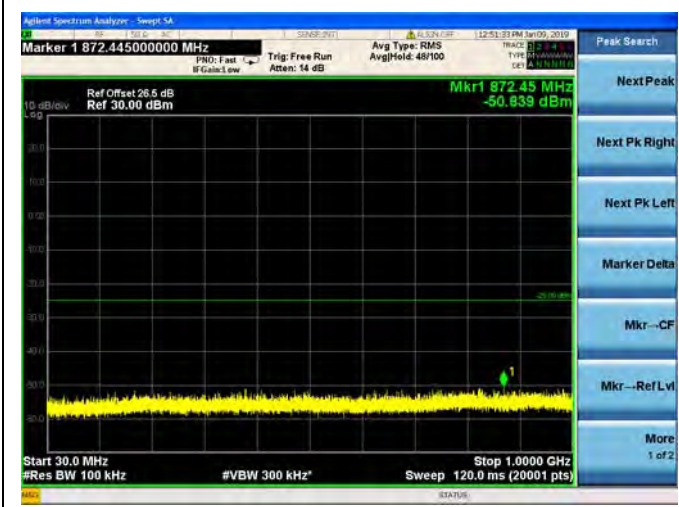

LTE Band 30 10MHz BW Mid Channel

QPSK

LTE Band 30 10MHz BW Mid Channel  
16QAM

LTE Band 30 10MHz BW Mid Channel  
64QAM

LTE Band 38 5MHz BW Low Channel

QPSK

LTE Band 38 5MHz BW Low Channel  
16QAM

LTE Band 38 5MHz BW Low Channel  
64QAM

LTE Band 38 5MHz BW Mid Channel  
QPSK

LTE Band 38 5MHz BW Mid Channel  
16QAM

LTE Band 38 5MHz BW Mid Channel  
64QAM

LTE Band 38 5MHz BW High Channel  
QPSK

LTE Band 38 5MHz BW High Channel  
16QAM

LTE Band 38 5MHz BW High Channel  
64QAM