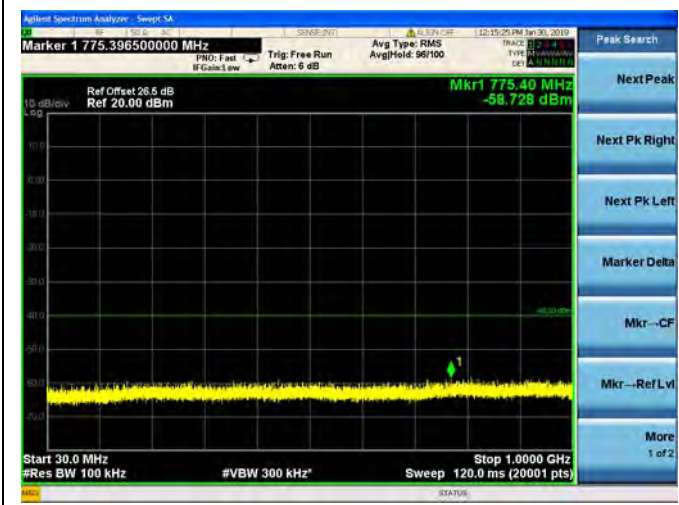

LTE Band 30 5MHz BW Mid Channel

QPSK

LTE Band 30 5MHz BW Mid Channel  
16QAM

LTE Band 30 5MHz BW Mid Channel  
64QAM

LTE Band 30 5MHz BW High Channel  
QPSK

LTE Band 30 5MHz BW High Channel  
16QAM

LTE Band 30 5MHz BW High Channel  
64QAM

LTE Band 30 10MHz BW Mid Channel

QPSK

LTE Band 30 10MHz BW Mid Channel  
16QAM

LTE Band 30 10MHz BW Mid Channel  
64QAM

LTE Band 38 5MHz BW Low Channel

QPSK

LTE Band 38 5MHz BW Low Channel  
16QAM

LTE Band 38 5MHz BW Low Channel  
64QAM