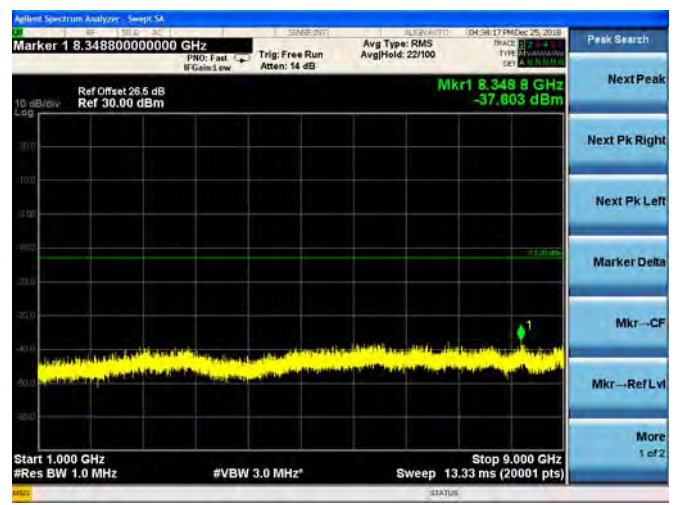

LTE Band 26 3MHz BW Mid Channel

QPSK

16QAM

64QAM

LTE Band 26 3MHz BW High Channel

QPSK

16QAM

64QAM

LTE Band 26 5MHz BW Low Channel

QPSK

16QAM

64QAM

LTE Band 26 5MHz BW Mid Channel

QPSK

16QAM

64QAM

LTE Band 26 5MHz BW High Channel

QPSK

16QAM

64QAM

LTE Band 26 10MHz BW Low Channel

QPSK

16QAM

64QAM