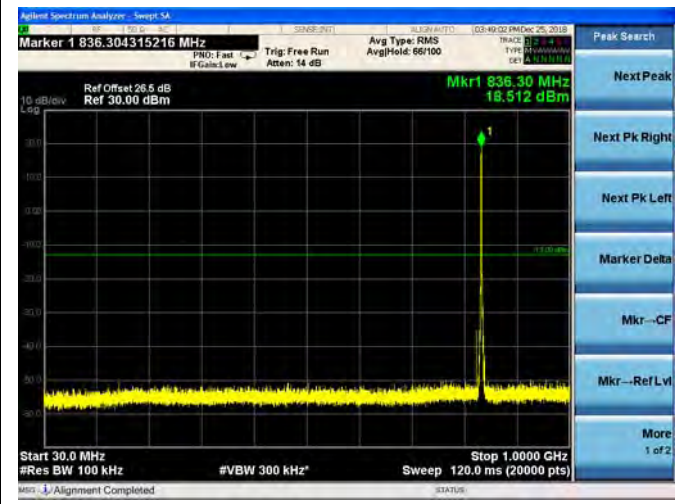

LTE Band 26 1.4MHz BW Low Channel

QPSK

16QAM

64QAM

LTE Band 26 1.4MHz BW Mid Channel

QPSK

16QAM

64QAM

LTE Band 26 1.4MHz BW High Channel

QPSK

16QAM

64QAM

LTE Band 26 3MHz BW Low Channel

QPSK

16QAM

64QAM

LTE Band 26 3MHz BW Mid Channel

QPSK

16QAM

64QAM

LTE Band 26 3MHz BW High Channel

QPSK

16QAM

64QAM