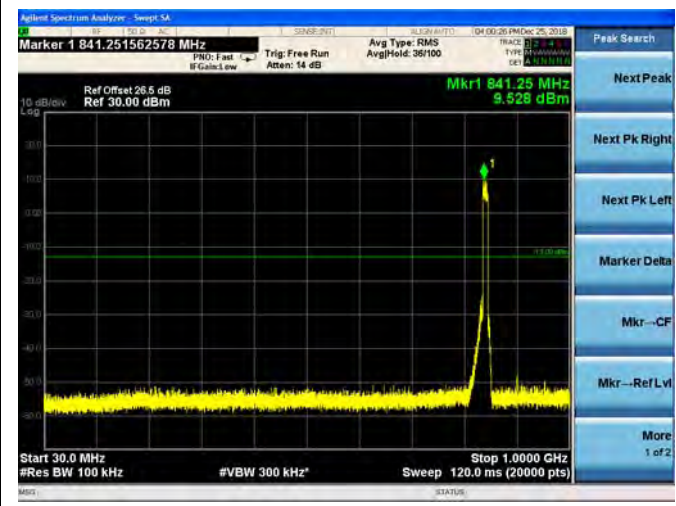

LTE Band 26 10MHz BW Mid Channel

QPSK

16QAM

64QAM

LTE Band 26 10MHz BW High Channel

QPSK

16QAM

64QAM

LTE Band 26 15MHz BW Low Channel

QPSK

16QAM

64QAM

LTE Band 26 15MHz BW Mid Channel

QPSK

16QAM

64QAM