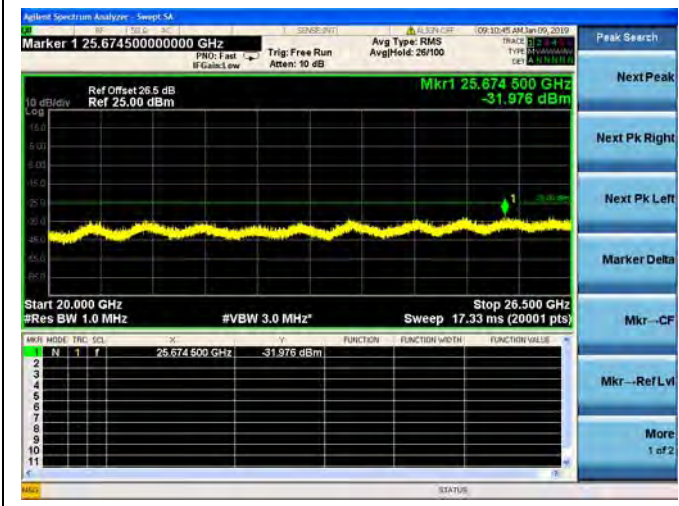

LTE Band 38 10MHz BW Low Channel  
QPSK

LTE Band 38 10MHz BW Low Channel  
16QAM

LTE Band 38 10MHz BW Low Channel  
64QAM

LTE Band 38 10MHz BW Mid Channel  
QPSK

LTE Band 38 10MHz BW Mid Channel  
16QAM

LTE Band 38 10MHz BW Mid Channel  
64QAM

LTE Band 38 10MHz BW High Channel  
QPSK

LTE Band 38 10MHz BW High Channel  
16QAM

LTE Band 38 10MHz BW High Channel  
64QAM

LTE Band 38 15MHz BW Low Channel  
QPSK

LTE Band 38 15MHz BW Low Channel  
16QAM

LTE Band 38 15MHz BW Low Channel  
64QAM

LTE Band 38 15MHz BW Mid Channel  
QPSK

LTE Band 38 15MHz BW Mid Channel  
16QAM

LTE Band 38 15MHz BW Mid Channel  
64QAM

LTE Band 38 15MHz BW High Channel  
QPSK

LTE Band 38 15MHz BW High Channel  
16QAM