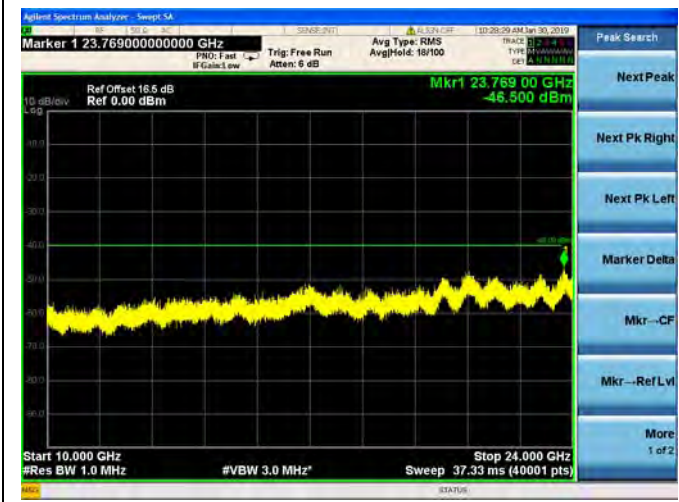

LTE Band 30 5MHz BW Mid Channel

QPSK

LTE Band 30 5MHz BW Mid Channel  
16QAM

LTE Band 30 5MHz BW Mid Channel  
64QAM

LTE Band 30 5MHz BW High Channel  
QPSK

LTE Band 30 5MHz BW High Channel  
16QAM

LTE Band 30 5MHz BW High Channel  
64QAM

LTE Band 30 10MHz BW Mid Channel

QPSK

LTE Band 30 10MHz BW Mid Channel  
16QAM

LTE Band 30 10MHz BW Mid Channel  
64QAM

LTE Band 38 5MHz BW Low Channel

QPSK

LTE Band 38 5MHz BW Low Channel  
16QAM

LTE Band 38 5MHz BW Low Channel  
64QAM