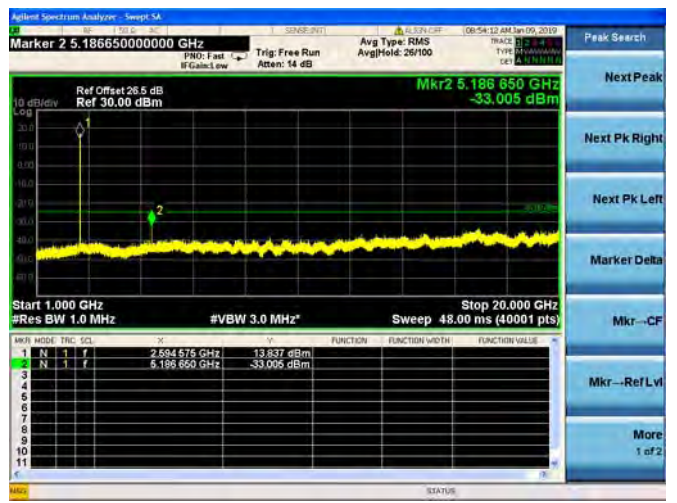

LTE Band 30 10MHz BW Mid Channel

QPSK

LTE Band 30 10MHz BW Mid Channel  
16QAM

LTE Band 30 10MHz BW Mid Channel  
64QAM

LTE Band 38 5MHz BW Low Channel

QPSK

LTE Band 38 5MHz BW Low Channel  
16QAM

LTE Band 38 5MHz BW Low Channel  
64QAM

LTE Band 38 5MHz BW Mid Channel  
QPSK

LTE Band 38 5MHz BW Mid Channel  
16QAM

LTE Band 38 5MHz BW Mid Channel  
64QAM

LTE Band 38 5MHz BW High Channel  
QPSK

LTE Band 38 5MHz BW High Channel  
16QAM

LTE Band 38 5MHz BW High Channel  
64QAM

LTE Band 38 10MHz BW Low Channel  
QPSK

LTE Band 38 10MHz BW Low Channel  
16QAM

LTE Band 38 10MHz BW Low Channel  
64QAM

LTE Band 38 10MHz BW Mid Channel  
QPSK

LTE Band 38 10MHz BW Mid Channel  
16QAM

LTE Band 38 10MHz BW Mid Channel  
64QAM