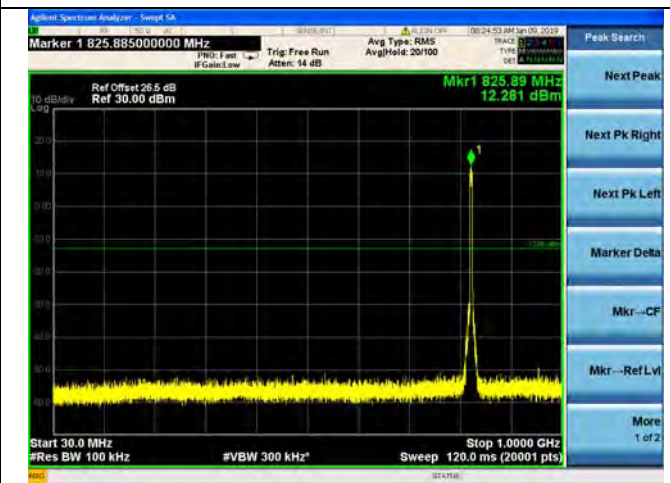

LTE Band 26 5MHz BW Low Channel

QPSK

16QAM

64QAM

LTE Band 26 5MHz BW Mid Channel

QPSK

16QAM

64QAM

LTE Band 26 5MHz BW High Channel

QPSK

16QAM

64QAM

LTE Band 26 10MHz BW Low Channel

QPSK

16QAM

64QAM