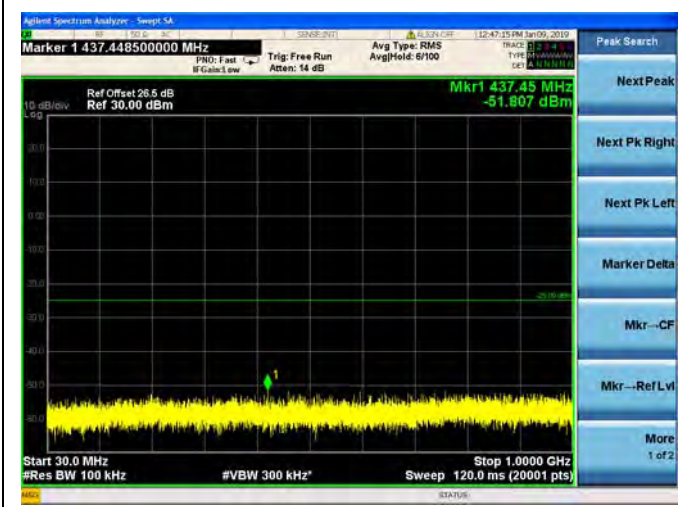

LTE Band 38 10MHz BW Low Channel  
QPSK

LTE Band 38 10MHz BW Low Channel  
16QAM

LTE Band 38 10MHz BW Low Channel  
64QAM

LTE Band 38 10MHz BW Mid Channel  
QPSK

LTE Band 38 10MHz BW Mid Channel  
16QAM

LTE Band 38 10MHz BW Mid Channel  
64QAM

LTE Band 38 10MHz BW High Channel  
QPSK

LTE Band 38 10MHz BW High Channel  
16QAM

LTE Band 38 10MHz BW High Channel  
64QAM

LTE Band 38 15MHz BW Low Channel  
QPSK

LTE Band 38 15MHz BW Low Channel  
16QAM

LTE Band 38 15MHz BW Low Channel  
64QAM

LTE Band 38 15MHz BW Mid Channel  
QPSK

LTE Band 38 15MHz BW Mid Channel  
16QAM

LTE Band 38 15MHz BW Mid Channel  
64QAM

LTE Band 38 15MHz BW High Channel  
QPSK

LTE Band 38 15MHz BW High Channel  
16QAM