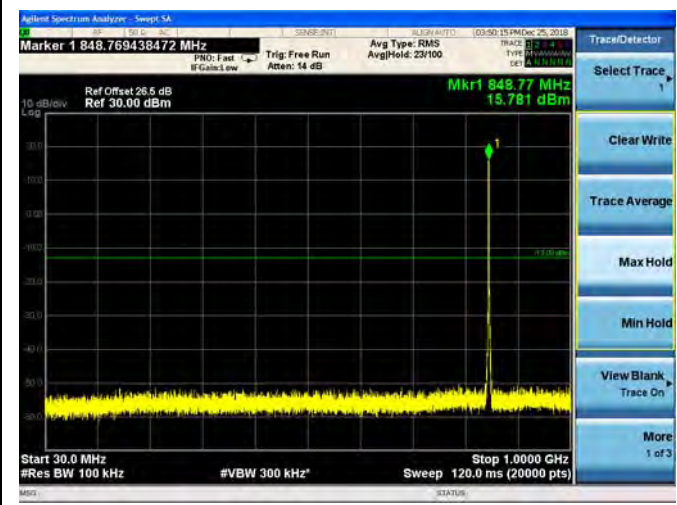

LTE Band 26 1.4MHz BW Low Channel

QPSK

16QAM

64QAM

LTE Band 26 1.4MHz BW Mid Channel

QPSK

16QAM

64QAM

LTE Band 26 1.4MHz BW High Channel

QPSK

16QAM

64QAM

LTE Band 26 3MHz BW Low Channel

QPSK

16QAM

64QAM