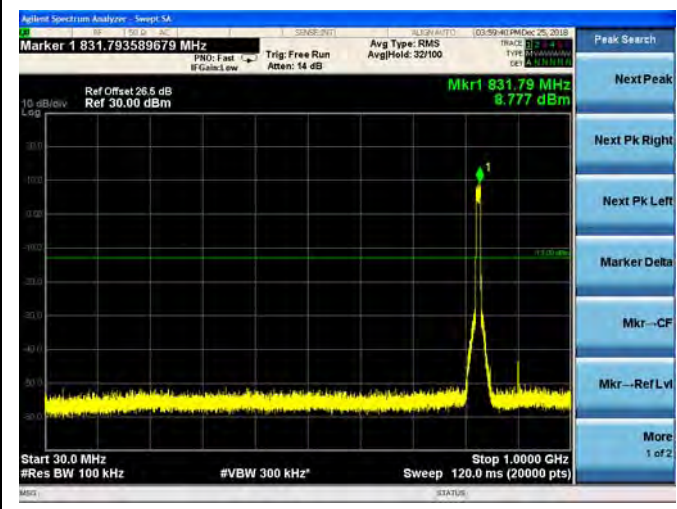

LTE Band 26 5MHz BW High Channel

QPSK

16QAM

64QAM

LTE Band 26 10MHz BW Low Channel

QPSK

16QAM

64QAM

LTE Band 26 10MHz BW Mid Channel

QPSK

16QAM

64QAM

LTE Band 26 10MHz BW High Channel

QPSK

16QAM

64QAM