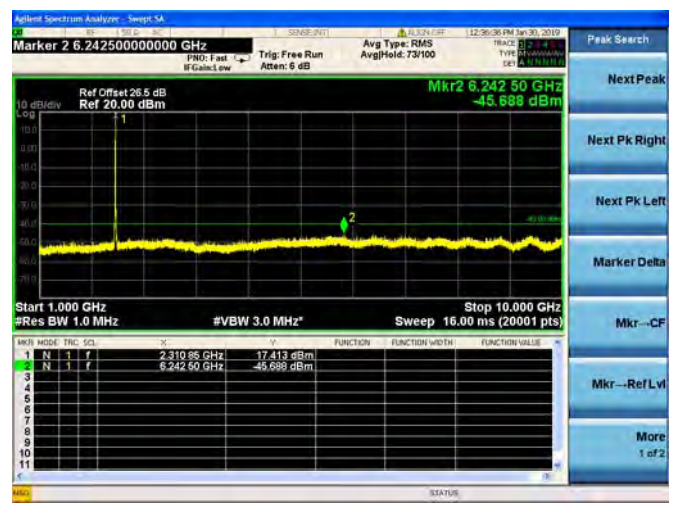

LTE Band 26 15MHz BW Low Channel

QPSK

16QAM

64QAM

LTE Band 26 15MHz BW Mid Channel

QPSK

16QAM

64QAM

LTE Band 26 15MHz BW High Channel

QPSK

16QAM

64QAM

LTE Band 30 5MHz BW Low Channel

QPSK

LTE Band 30 5MHz BW Low Channel  
16QAM

LTE Band 30 5MHz BW Low Channel  
64QAM

LTE Band 30 5MHz BW Mid Channel

QPSK

LTE Band 30 5MHz BW Mid Channel  
16QAM

LTE Band 30 5MHz BW Mid Channel  
64QAM

LTE Band 30 5MHz BW High Channel  
QPSK

LTE Band 30 5MHz BW High Channel  
16QAM

LTE Band 30 5MHz BW High Channel  
64QAM