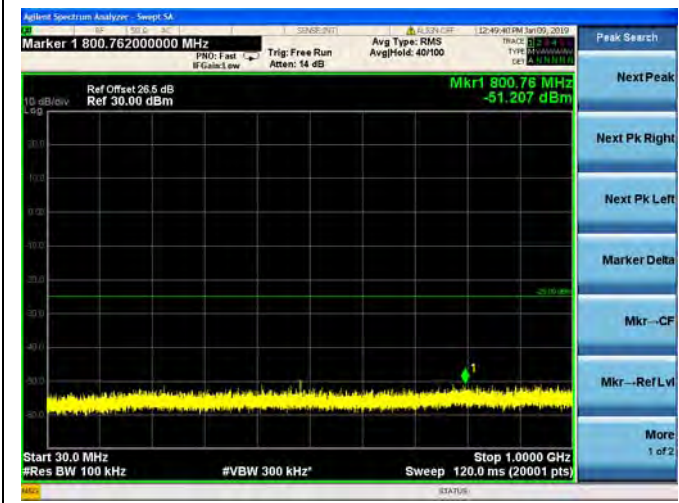

LTE Band 30 10MHz BW Mid Channel

QPSK

LTE Band 30 10MHz BW Mid Channel  
16QAM

LTE Band 30 10MHz BW Mid Channel  
64QAM

LTE Band 38 5MHz BW Low Channel

QPSK

LTE Band 38 5MHz BW Low Channel  
16QAM

LTE Band 38 5MHz BW Low Channel  
64QAM

LTE Band 38 5MHz BW Mid Channel  
QPSK

LTE Band 38 5MHz BW Mid Channel  
16QAM

LTE Band 38 5MHz BW Mid Channel  
64QAM

LTE Band 38 5MHz BW High Channel  
QPSK

LTE Band 38 5MHz BW High Channel  
16QAM

LTE Band 38 5MHz BW High Channel  
64QAM

LTE Band 38 10MHz BW Low Channel  
QPSK

LTE Band 38 10MHz BW Low Channel  
16QAM

LTE Band 38 10MHz BW Low Channel  
64QAM

LTE Band 38 10MHz BW Mid Channel  
QPSK

LTE Band 38 10MHz BW Mid Channel  
16QAM

LTE Band 38 10MHz BW Mid Channel  
64QAM