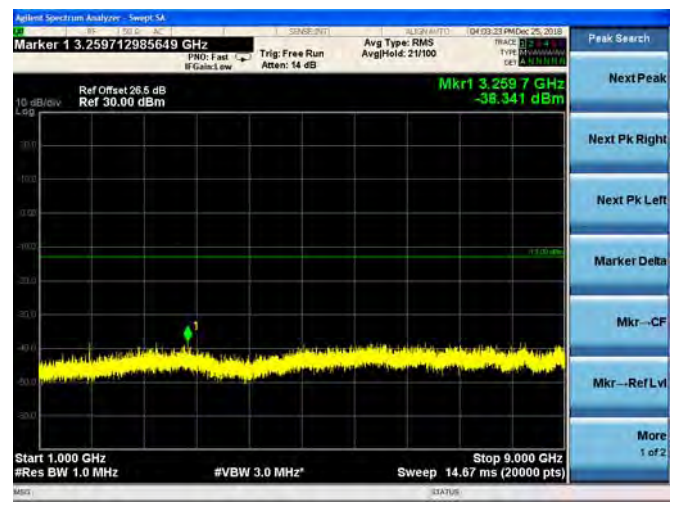

LTE Band 26 15MHz BW Low Channel

QPSK

16QAM

64QAM

LTE Band 26 15MHz BW Mid Channel

QPSK

16QAM

64QAM

LTE Band 26 15MHz BW High Channel

QPSK

16QAM

64QAM

LTE Band 30 5MHz BW Low Channel

QPSK

LTE Band 30 5MHz BW Low Channel  
16QAM

LTE Band 30 5MHz BW Low Channel  
64QAM