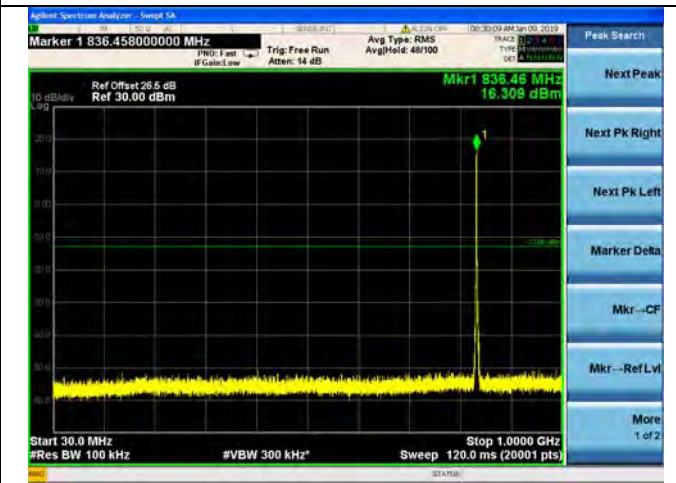

LTE Band 26 1.4MHz BW Low Channel

QPSK

16QAM

64QAM

LTE Band 26 1.4MHz BW Mid Channel

QPSK

16QAM

64QAM

LTE Band 26 1.4MHz BW High Channel

QPSK

16QAM

64QAM

LTE Band 26 3MHz BW Low Channel

QPSK

16QAM

64QAM