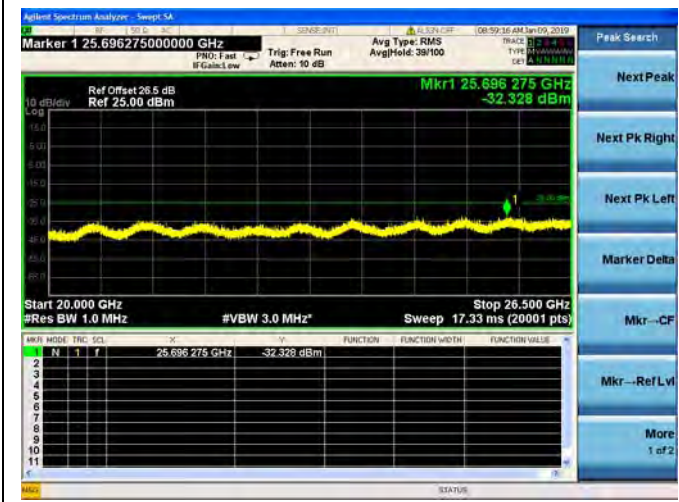

LTE Band 30 10MHz BW Mid Channel

QPSK

LTE Band 30 10MHz BW Mid Channel  
16QAM

LTE Band 30 10MHz BW Mid Channel  
64QAM

LTE Band 38 5MHz BW Low Channel

QPSK

LTE Band 38 5MHz BW Low Channel  
16QAM

LTE Band 38 5MHz BW Low Channel  
64QAM

LTE Band 38 5MHz BW Mid Channel  
QPSK

LTE Band 38 5MHz BW Mid Channel  
16QAM

LTE Band 38 5MHz BW Mid Channel  
64QAM

LTE Band 38 5MHz BW High Channel  
QPSK

LTE Band 38 5MHz BW High Channel  
16QAM

LTE Band 38 5MHz BW High Channel  
64QAM

LTE Band 38 10MHz BW Low Channel  
QPSK

LTE Band 38 10MHz BW Low Channel  
16QAM

LTE Band 38 10MHz BW Low Channel  
64QAM

LTE Band 38 10MHz BW Mid Channel  
QPSK

LTE Band 38 10MHz BW Mid Channel  
16QAM

LTE Band 38 10MHz BW Mid Channel  
64QAM