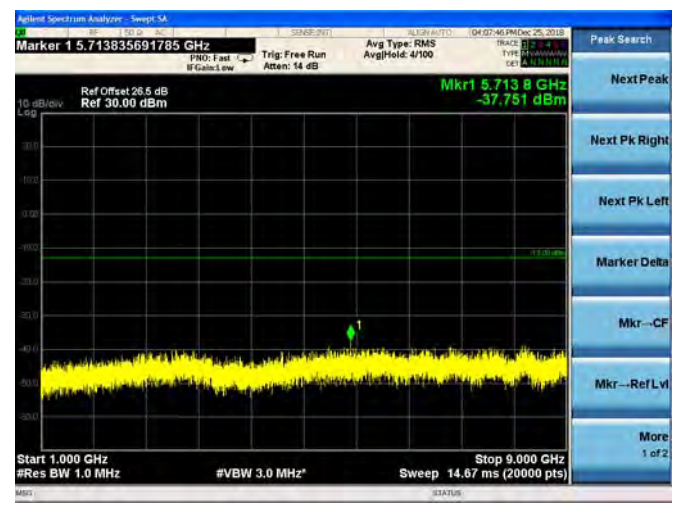

LTE Band 26 5MHz BW Low Channel

QPSK

16QAM

64QAM

LTE Band 26 5MHz BW Mid Channel

QPSK

16QAM

64QAM

LTE Band 26 5MHz BW High Channel

QPSK

16QAM

64QAM

LTE Band 26 10MHz BW Low Channel

QPSK

16QAM

64QAM