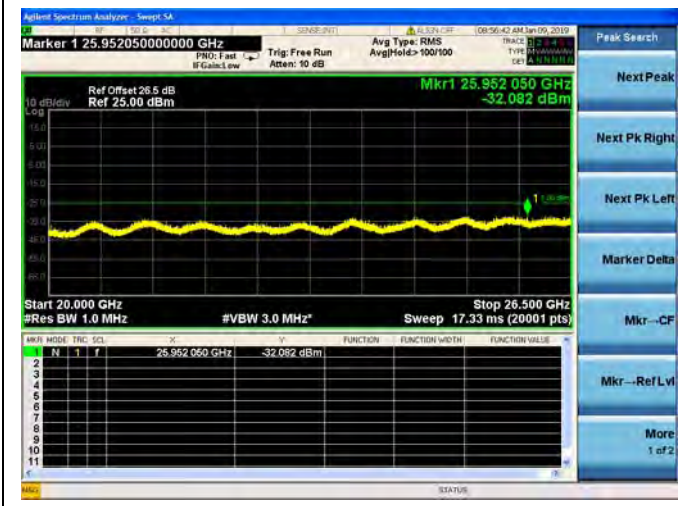

LTE Band 30 5MHz BW Mid Channel

QPSK

LTE Band 30 5MHz BW Mid Channel  
16QAM

LTE Band 30 5MHz BW Mid Channel  
64QAM

LTE Band 30 5MHz BW High Channel  
QPSK

LTE Band 30 5MHz BW High Channel  
16QAM

LTE Band 30 5MHz BW High Channel  
64QAM

LTE Band 30 10MHz BW Mid Channel

QPSK

LTE Band 30 10MHz BW Mid Channel  
16QAM

LTE Band 30 10MHz BW Mid Channel  
64QAM

LTE Band 38 5MHz BW Low Channel

QPSK

LTE Band 38 5MHz BW Low Channel  
16QAM

LTE Band 38 5MHz BW Low Channel  
64QAM

LTE Band 38 5MHz BW Mid Channel  
QPSK

LTE Band 38 5MHz BW Mid Channel  
16QAM

LTE Band 38 5MHz BW Mid Channel  
64QAM

LTE Band 38 5MHz BW High Channel  
QPSK

LTE Band 38 5MHz BW High Channel  
16QAM

LTE Band 38 5MHz BW High Channel  
64QAM