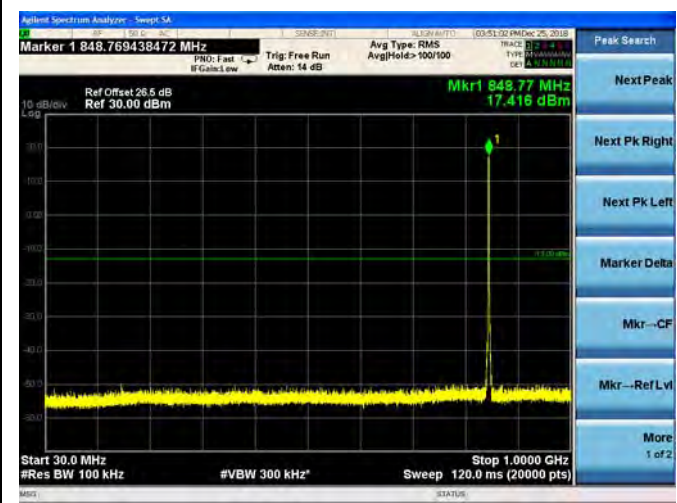

LTE Band 26 1.4MHz BW Low Channel

QPSK

16QAM

64QAM

LTE Band 26 1.4MHz BW Mid Channel

QPSK

16QAM

64QAM

LTE Band 26 1.4MHz BW High Channel

QPSK

16QAM

64QAM

LTE Band 26 3MHz BW Low Channel

QPSK

16QAM

64QAM