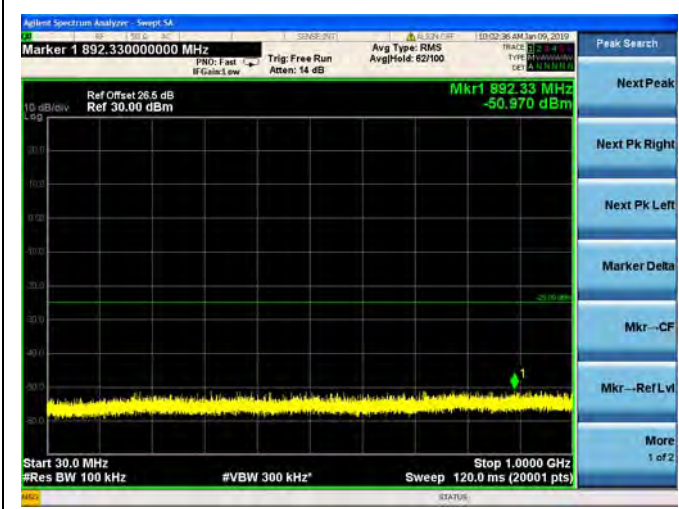

LTE Band 38 10MHz BW Low Channel  
QPSK

LTE Band 38 10MHz BW Low Channel  
16QAM

LTE Band 38 10MHz BW Low Channel  
64QAM

LTE Band 38 10MHz BW Mid Channel  
QPSK

LTE Band 38 10MHz BW Mid Channel  
16QAM

LTE Band 38 10MHz BW Mid Channel  
64QAM

LTE Band 38 10MHz BW High Channel  
QPSK

LTE Band 38 10MHz BW High Channel  
16QAM

LTE Band 38 10MHz BW High Channel  
64QAM

LTE Band 38 15MHz BW Low Channel  
QPSK

LTE Band 38 15MHz BW Low Channel  
16QAM

LTE Band 38 15MHz BW Low Channel  
64QAM

LTE Band 38 15MHz BW Mid Channel  
QPSK

LTE Band 38 15MHz BW Mid Channel  
16QAM

LTE Band 38 15MHz BW Mid Channel  
64QAM

LTE Band 38 15MHz BW High Channel  
QPSK

LTE Band 38 15MHz BW High Channel  
16QAM