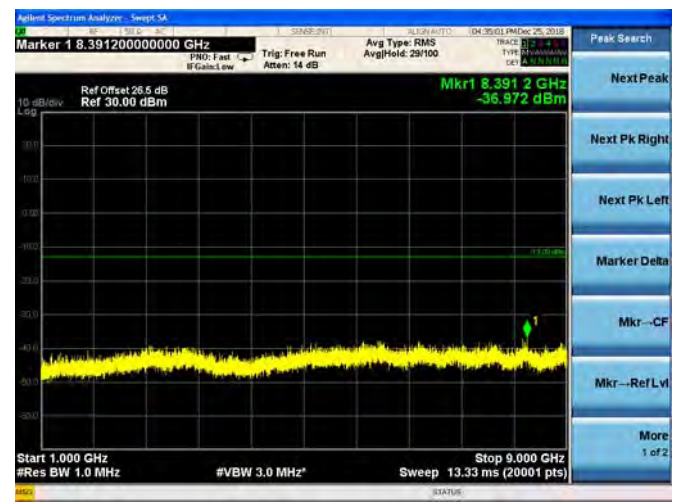

LTE Band 26 1.4MHz BW Low Channel

QPSK

16QAM

64QAM

LTE Band 26 1.4MHz BW Mid Channel

QPSK

16QAM

64QAM

LTE Band 26 1.4MHz BW High Channel

QPSK

16QAM

64QAM

LTE Band 26 3MHz BW Low Channel

QPSK

16QAM

64QAM

LTE Band 26 3MHz BW Mid Channel

QPSK

16QAM

64QAM

LTE Band 26 3MHz BW High Channel

QPSK

16QAM

64QAM