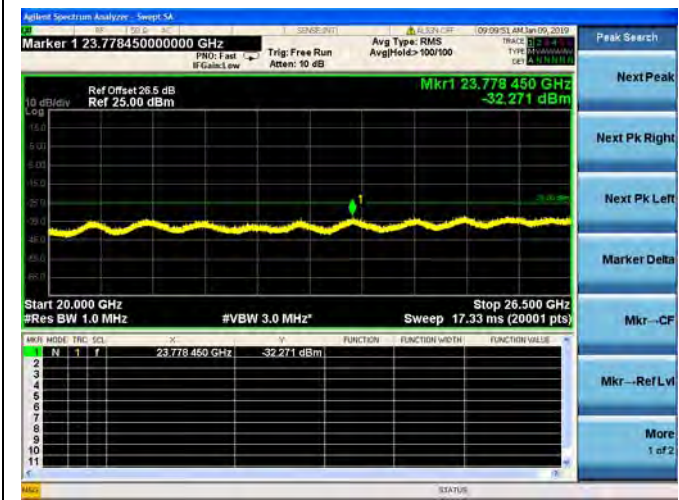

LTE Band 38 10MHz BW Low Channel  
QPSK

LTE Band 38 10MHz BW Low Channel  
16QAM

LTE Band 38 10MHz BW Low Channel  
64QAM

LTE Band 38 10MHz BW Mid Channel  
QPSK

LTE Band 38 10MHz BW Mid Channel  
16QAM

LTE Band 38 10MHz BW Mid Channel  
64QAM

LTE Band 38 10MHz BW High Channel  
QPSK

LTE Band 38 10MHz BW High Channel  
16QAM

LTE Band 38 10MHz BW High Channel  
64QAM

LTE Band 38 15MHz BW Low Channel  
QPSK

LTE Band 38 15MHz BW Low Channel  
16QAM

LTE Band 38 15MHz BW Low Channel  
64QAM

LTE Band 38 15MHz BW Mid Channel  
QPSK

LTE Band 38 15MHz BW Mid Channel  
16QAM

LTE Band 38 15MHz BW Mid Channel  
64QAM

LTE Band 38 15MHz BW High Channel  
QPSK

LTE Band 38 15MHz BW High Channel  
16QAM