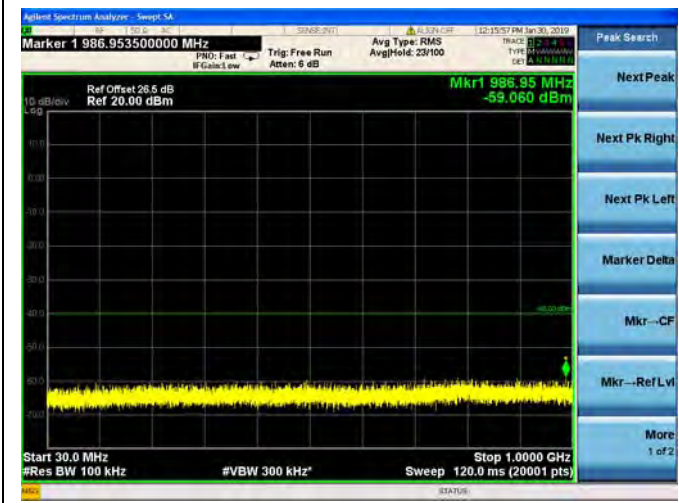

LTE Band 30 5MHz BW Mid Channel

QPSK

LTE Band 30 5MHz BW Mid Channel  
16QAM

LTE Band 30 5MHz BW Mid Channel  
64QAM

LTE Band 30 5MHz BW High Channel  
QPSK

LTE Band 30 5MHz BW High Channel  
16QAM

LTE Band 30 5MHz BW High Channel  
64QAM

LTE Band 30 10MHz BW Mid Channel

QPSK

LTE Band 30 10MHz BW Mid Channel  
16QAM

LTE Band 30 10MHz BW Mid Channel  
64QAM

LTE Band 38 5MHz BW Low Channel

QPSK

LTE Band 38 5MHz BW Low Channel  
16QAM

LTE Band 38 5MHz BW Low Channel  
64QAM