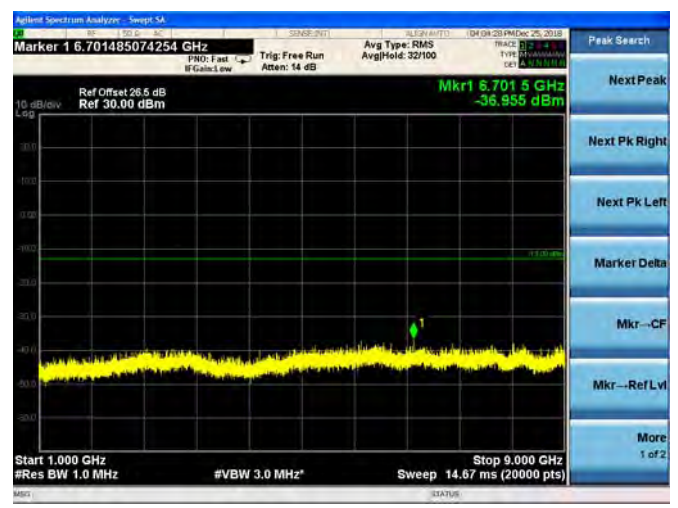

LTE Band 26 5MHz BW High Channel

QPSK

16QAM

64QAM

LTE Band 26 10MHz BW Low Channel

QPSK

16QAM

64QAM

LTE Band 26 10MHz BW Mid Channel

QPSK

16QAM

64QAM

LTE Band 26 10MHz BW High Channel

QPSK

16QAM

64QAM