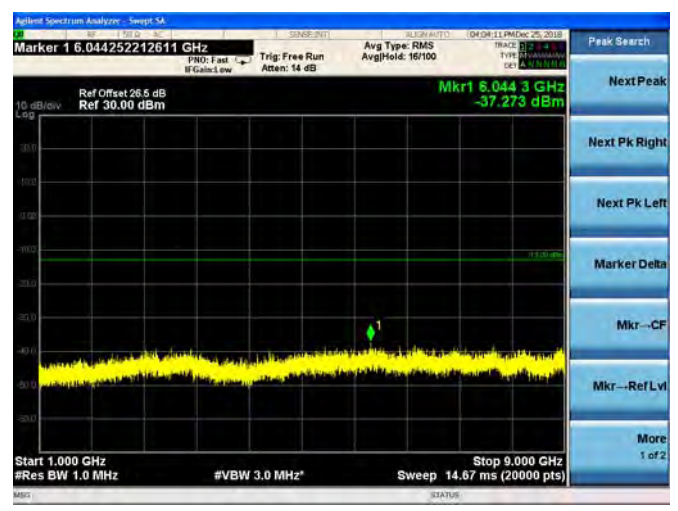

LTE Band 26 5MHz BW High Channel

QPSK

16QAM

64QAM

LTE Band 26 10MHz BW Low Channel

QPSK

16QAM

64QAM

LTE Band 26 10MHz BW Mid Channel

QPSK

16QAM

64QAM

LTE Band 26 10MHz BW High Channel

QPSK

16QAM

64QAM