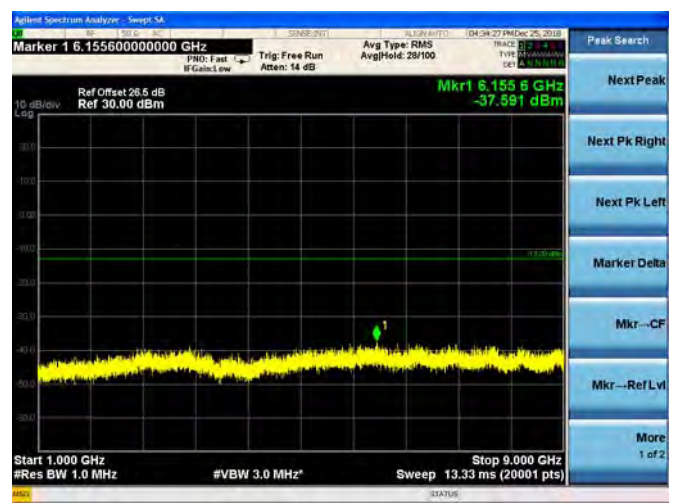

LTE Band 26 3MHz BW Mid Channel

QPSK

16QAM

64QAM

LTE Band 26 3MHz BW High Channel

QPSK

16QAM

64QAM

LTE Band 26 5MHz BW Low Channel

QPSK

16QAM

64QAM

LTE Band 26 5MHz BW Mid Channel

QPSK

16QAM

64QAM

LTE Band 26 5MHz BW High Channel

QPSK

16QAM

64QAM

LTE Band 26 10MHz BW Low Channel

QPSK

16QAM

64QAM