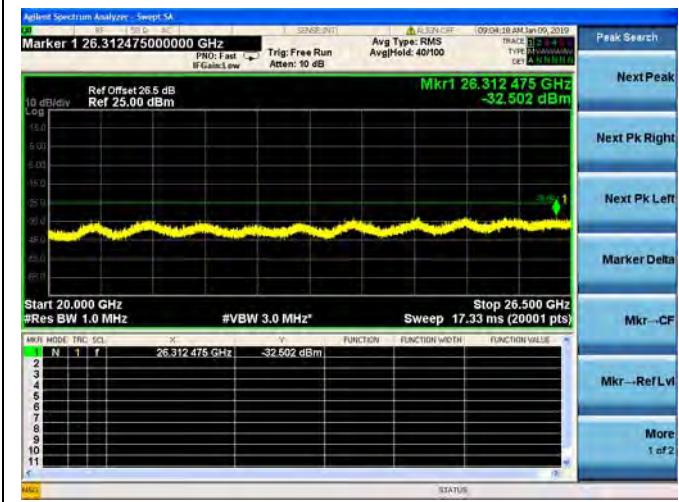

LTE Band 30 10MHz BW Mid Channel

QPSK

LTE Band 30 10MHz BW Mid Channel  
16QAM

LTE Band 30 10MHz BW Mid Channel  
64QAM

LTE Band 38 5MHz BW Low Channel

QPSK

LTE Band 38 5MHz BW Low Channel  
16QAM

LTE Band 38 5MHz BW Low Channel  
64QAM

LTE Band 38 5MHz BW Mid Channel  
QPSK

LTE Band 38 5MHz BW Mid Channel  
16QAM

LTE Band 38 5MHz BW Mid Channel  
64QAM

LTE Band 38 5MHz BW High Channel  
QPSK

LTE Band 38 5MHz BW High Channel  
16QAM

LTE Band 38 5MHz BW High Channel  
64QAM

LTE Band 38 10MHz BW Low Channel  
QPSK

LTE Band 38 10MHz BW Low Channel  
16QAM

LTE Band 38 10MHz BW Low Channel  
64QAM

LTE Band 38 10MHz BW Mid Channel  
QPSK

LTE Band 38 10MHz BW Mid Channel  
16QAM

LTE Band 38 10MHz BW Mid Channel  
64QAM