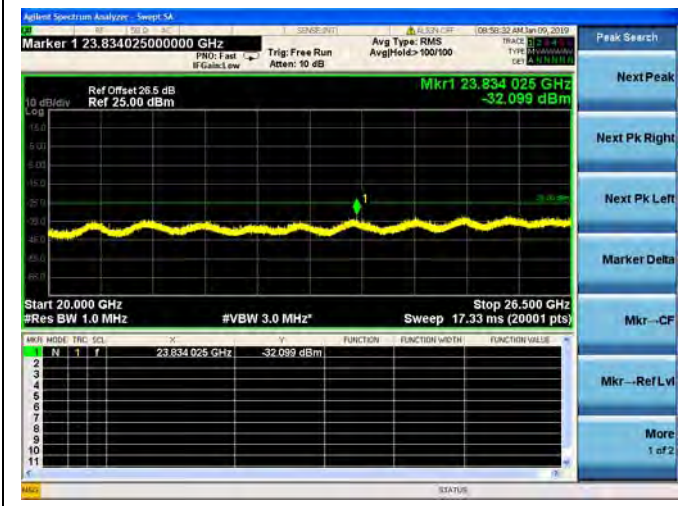

LTE Band 30 10MHz BW Mid Channel

QPSK

LTE Band 30 10MHz BW Mid Channel  
16QAM

LTE Band 30 10MHz BW Mid Channel  
64QAM

LTE Band 38 5MHz BW Low Channel

QPSK

LTE Band 38 5MHz BW Low Channel  
16QAM

LTE Band 38 5MHz BW Low Channel  
64QAM

LTE Band 38 5MHz BW Mid Channel  
QPSK

LTE Band 38 5MHz BW Mid Channel  
16QAM

LTE Band 38 5MHz BW Mid Channel  
64QAM

LTE Band 38 5MHz BW High Channel  
QPSK

LTE Band 38 5MHz BW High Channel  
16QAM

LTE Band 38 5MHz BW High Channel  
64QAM

LTE Band 38 10MHz BW Low Channel  
QPSK

LTE Band 38 10MHz BW Low Channel  
16QAM

LTE Band 38 10MHz BW Low Channel  
64QAM

LTE Band 38 10MHz BW Mid Channel  
QPSK

LTE Band 38 10MHz BW Mid Channel  
16QAM

LTE Band 38 10MHz BW Mid Channel  
64QAM