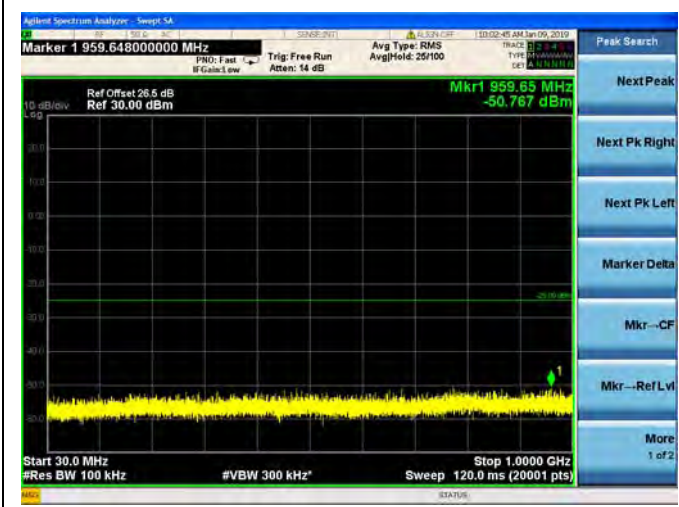

LTE Band 38 10MHz BW High Channel  
QPSK

LTE Band 38 10MHz BW High Channel  
16QAM

LTE Band 38 10MHz BW High Channel  
64QAM

LTE Band 38 15MHz BW Low Channel  
QPSK

LTE Band 38 15MHz BW Low Channel  
16QAM

LTE Band 38 15MHz BW Low Channel  
64QAM

LTE Band 38 15MHz BW Mid Channel  
QPSK

LTE Band 38 15MHz BW Mid Channel  
16QAM

LTE Band 38 15MHz BW Mid Channel  
64QAM

LTE Band 38 15MHz BW High Channel  
QPSK

LTE Band 38 15MHz BW High Channel  
16QAM

LTE Band 38 15MHz BW High Channel  
64QAM