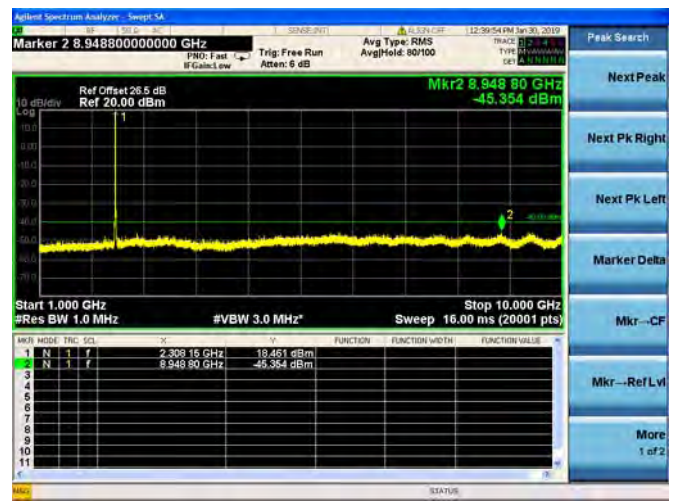

LTE Band 30 5MHz BW Mid Channel

QPSK

LTE Band 30 5MHz BW Mid Channel  
16QAM

LTE Band 30 5MHz BW Mid Channel  
64QAM

LTE Band 30 5MHz BW High Channel  
QPSK

LTE Band 30 5MHz BW High Channel  
16QAM

LTE Band 30 5MHz BW High Channel  
64QAM

LTE Band 30 10MHz BW Mid Channel

QPSK

LTE Band 30 10MHz BW Mid Channel  
16QAM

LTE Band 30 10MHz BW Mid Channel  
64QAM

LTE Band 38 5MHz BW Low Channel

QPSK

LTE Band 38 5MHz BW Low Channel  
16QAM

LTE Band 38 5MHz BW Low Channel  
64QAM