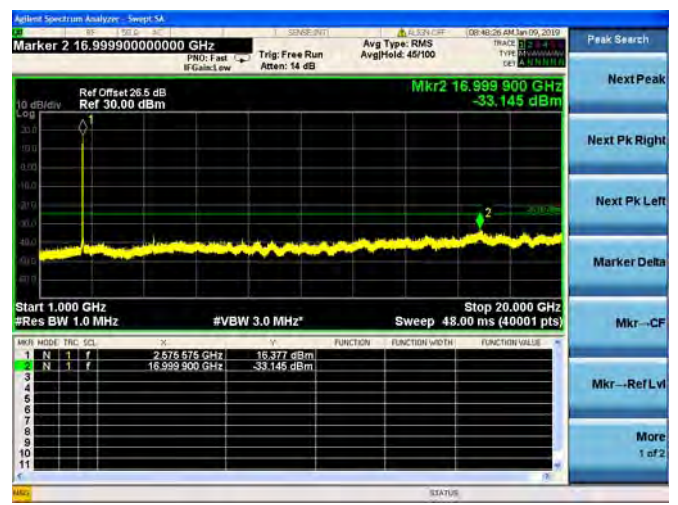

LTE Band 30 10MHz BW Mid Channel

QPSK

LTE Band 30 10MHz BW Mid Channel  
16QAM

LTE Band 30 10MHz BW Mid Channel  
64QAM

LTE Band 38 5MHz BW Low Channel

QPSK

LTE Band 38 5MHz BW Low Channel  
16QAM

LTE Band 38 5MHz BW Low Channel  
64QAM

LTE Band 38 5MHz BW Mid Channel  
QPSK

LTE Band 38 5MHz BW Mid Channel  
16QAM

LTE Band 38 5MHz BW Mid Channel  
64QAM

LTE Band 38 5MHz BW High Channel  
QPSK

LTE Band 38 5MHz BW High Channel  
16QAM

LTE Band 38 5MHz BW High Channel  
64QAM

LTE Band 38 10MHz BW Low Channel  
QPSK

LTE Band 38 10MHz BW Low Channel  
16QAM

LTE Band 38 10MHz BW Low Channel  
64QAM

LTE Band 38 10MHz BW Mid Channel  
QPSK

LTE Band 38 10MHz BW Mid Channel  
16QAM

LTE Band 38 10MHz BW Mid Channel  
64QAM