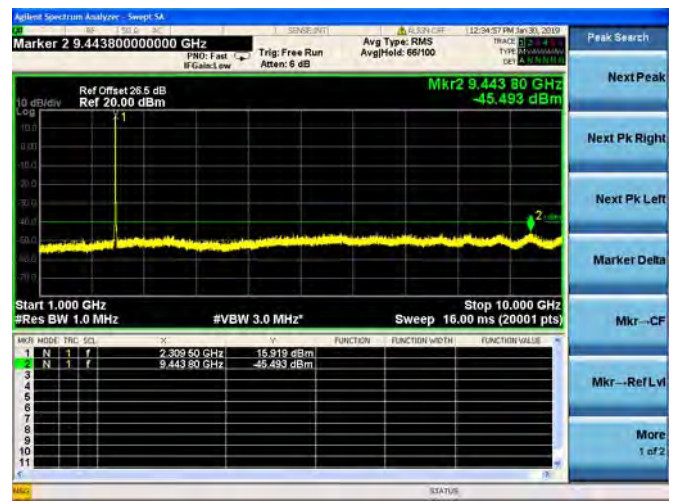

LTE Band 30 5MHz BW Mid Channel

QPSK

LTE Band 30 5MHz BW Mid Channel  
16QAM

LTE Band 30 5MHz BW Mid Channel  
64QAM

LTE Band 30 5MHz BW High Channel  
QPSK

LTE Band 30 5MHz BW High Channel  
16QAM

LTE Band 30 5MHz BW High Channel  
64QAM

LTE Band 30 10MHz BW Mid Channel

QPSK

LTE Band 30 10MHz BW Mid Channel  
16QAM

LTE Band 30 10MHz BW Mid Channel  
64QAM

LTE Band 38 5MHz BW Low Channel

QPSK

LTE Band 38 5MHz BW Low Channel  
16QAM

LTE Band 38 5MHz BW Low Channel  
64QAM