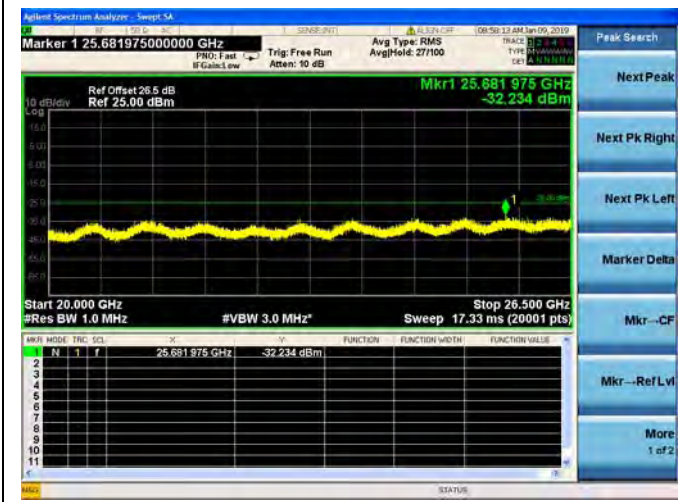

LTE Band 30 10MHz BW Mid Channel

QPSK

LTE Band 30 10MHz BW Mid Channel  
16QAM

LTE Band 30 10MHz BW Mid Channel  
64QAM

LTE Band 38 5MHz BW Low Channel

QPSK

LTE Band 38 5MHz BW Low Channel  
16QAM

LTE Band 38 5MHz BW Low Channel  
64QAM

LTE Band 38 5MHz BW Mid Channel  
QPSK

LTE Band 38 5MHz BW Mid Channel  
16QAM

LTE Band 38 5MHz BW Mid Channel  
64QAM

LTE Band 38 5MHz BW High Channel  
QPSK

LTE Band 38 5MHz BW High Channel  
16QAM

LTE Band 38 5MHz BW High Channel  
64QAM

LTE Band 38 10MHz BW Low Channel  
QPSK

LTE Band 38 10MHz BW Low Channel  
16QAM

LTE Band 38 10MHz BW Low Channel  
64QAM

LTE Band 38 10MHz BW Mid Channel  
QPSK

LTE Band 38 10MHz BW Mid Channel  
16QAM

LTE Band 38 10MHz BW Mid Channel  
64QAM