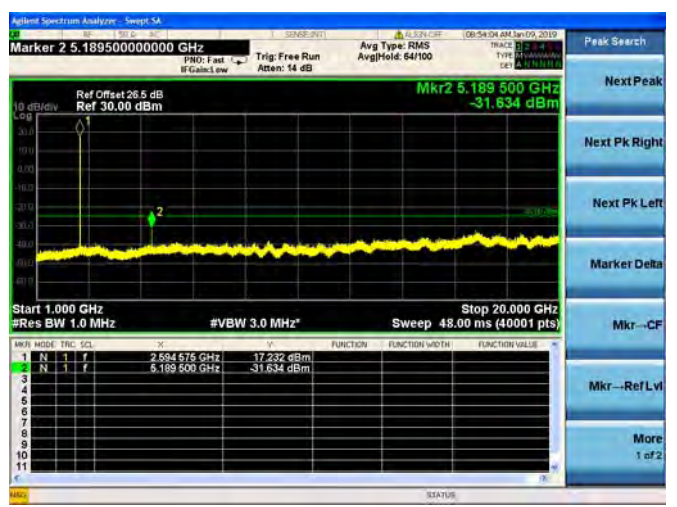

LTE Band 30 5MHz BW Mid Channel

QPSK

LTE Band 30 5MHz BW Mid Channel  
16QAM

LTE Band 30 5MHz BW Mid Channel  
64QAM

LTE Band 30 5MHz BW High Channel  
QPSK

LTE Band 30 5MHz BW High Channel  
16QAM

LTE Band 30 5MHz BW High Channel  
64QAM

LTE Band 30 10MHz BW Mid Channel

QPSK

LTE Band 30 10MHz BW Mid Channel  
16QAM

LTE Band 30 10MHz BW Mid Channel  
64QAM

LTE Band 38 5MHz BW Low Channel

QPSK

LTE Band 38 5MHz BW Low Channel  
16QAM

LTE Band 38 5MHz BW Low Channel  
64QAM

LTE Band 38 5MHz BW Mid Channel  
QPSK

LTE Band 38 5MHz BW Mid Channel  
16QAM

LTE Band 38 5MHz BW Mid Channel  
64QAM

LTE Band 38 5MHz BW High Channel  
QPSK

LTE Band 38 5MHz BW High Channel  
16QAM

LTE Band 38 5MHz BW High Channel  
64QAM