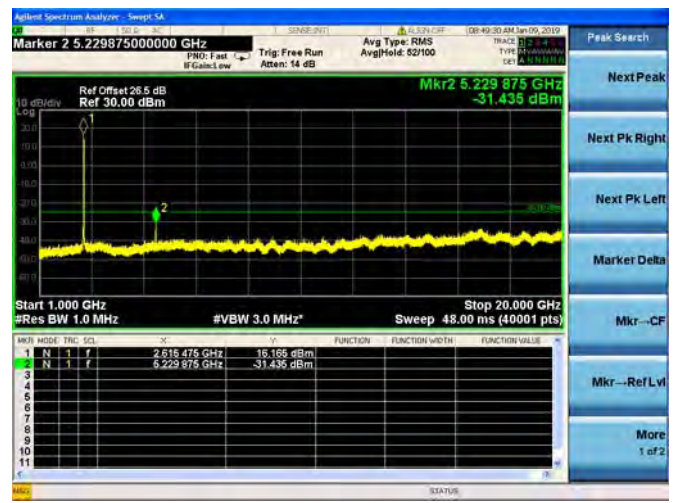

LTE Band 38 5MHz BW Mid Channel  
QPSK

LTE Band 38 5MHz BW Mid Channel  
16QAM

LTE Band 38 5MHz BW Mid Channel  
64QAM

LTE Band 38 5MHz BW High Channel  
QPSK

LTE Band 38 5MHz BW High Channel  
16QAM

LTE Band 38 5MHz BW High Channel  
64QAM

LTE Band 38 10MHz BW Low Channel  
QPSK

LTE Band 38 10MHz BW Low Channel  
16QAM

LTE Band 38 10MHz BW Low Channel  
64QAM

LTE Band 38 10MHz BW Mid Channel  
QPSK

LTE Band 38 10MHz BW Mid Channel  
16QAM

LTE Band 38 10MHz BW Mid Channel  
64QAM

LTE Band 38 10MHz BW High Channel  
QPSK

LTE Band 38 10MHz BW High Channel  
16QAM

LTE Band 38 10MHz BW High Channel  
64QAM

LTE Band 38 15MHz BW Low Channel  
QPSK

LTE Band 38 15MHz BW Low Channel  
16QAM