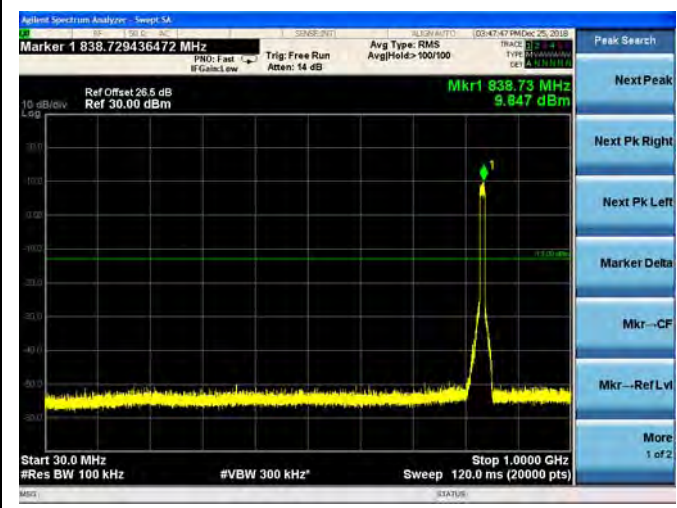

LTE Band 26 5MHz BW High Channel

QPSK

16QAM

64QAM

LTE Band 26 10MHz BW Low Channel

QPSK

16QAM

64QAM

LTE Band 26 10MHz BW Mid Channel

QPSK

16QAM

64QAM

LTE Band 26 10MHz BW High Channel

QPSK

16QAM

64QAM