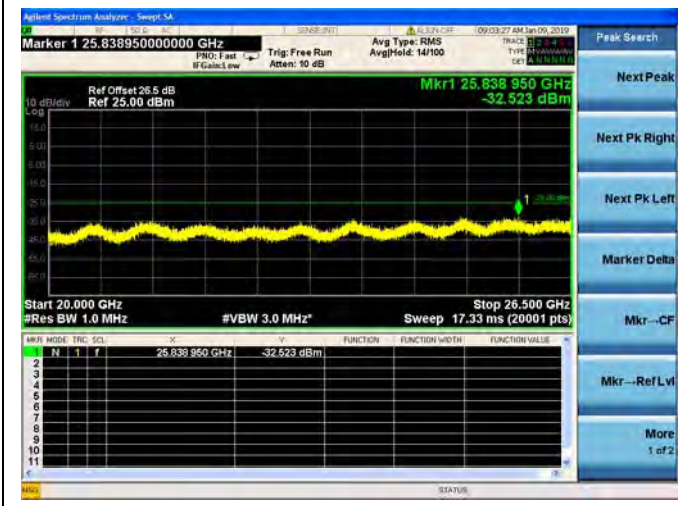

LTE Band 38 5MHz BW Mid Channel  
QPSK

LTE Band 38 5MHz BW Mid Channel  
16QAM

LTE Band 38 5MHz BW Mid Channel  
64QAM

LTE Band 38 5MHz BW High Channel  
QPSK

LTE Band 38 5MHz BW High Channel  
16QAM

LTE Band 38 5MHz BW High Channel  
64QAM

LTE Band 38 10MHz BW Low Channel  
QPSK

LTE Band 38 10MHz BW Low Channel  
16QAM

LTE Band 38 10MHz BW Low Channel  
64QAM

LTE Band 38 10MHz BW Mid Channel  
QPSK

LTE Band 38 10MHz BW Mid Channel  
16QAM

LTE Band 38 10MHz BW Mid Channel  
64QAM

LTE Band 38 10MHz BW High Channel  
QPSK

LTE Band 38 10MHz BW High Channel  
16QAM

LTE Band 38 10MHz BW High Channel  
64QAM

LTE Band 38 15MHz BW Low Channel  
QPSK

LTE Band 38 15MHz BW Low Channel  
16QAM