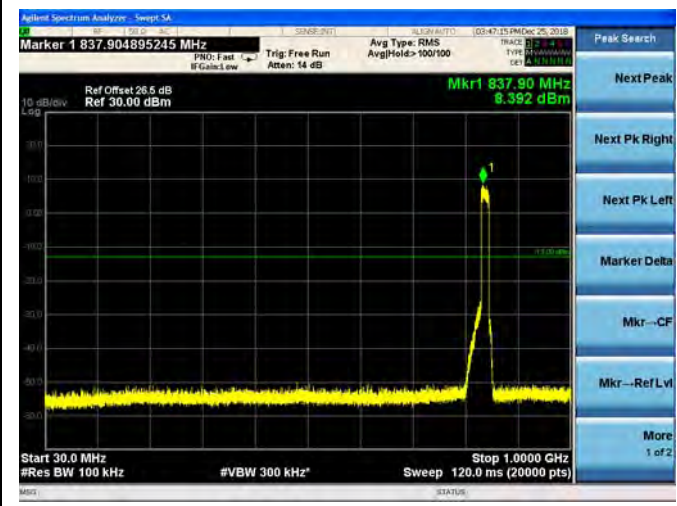

LTE Band 26 15MHz BW Low Channel

QPSK

16QAM

64QAM

LTE Band 26 15MHz BW Mid Channel

QPSK

16QAM

64QAM

LTE Band 26 15MHz BW High Channel

QPSK

16QAM

64QAM

LTE Band 30 5MHz BW Low Channel

QPSK

LTE Band 30 5MHz BW Low Channel  
16QAM

LTE Band 30 5MHz BW Low Channel  
64QAM