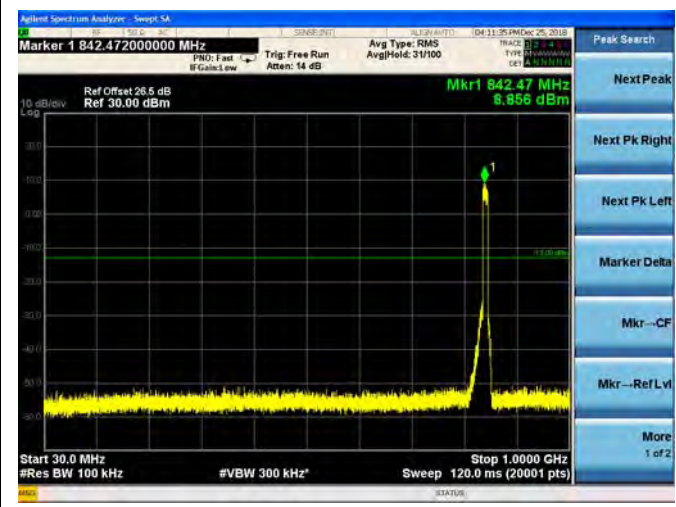

LTE Band 26 10MHz BW Mid Channel

QPSK

16QAM

64QAM

LTE Band 26 10MHz BW High Channel

QPSK

16QAM

64QAM

LTE Band 26 15MHz BW Low Channel

QPSK

16QAM

64QAM

LTE Band 26 15MHz BW Mid Channel

QPSK

16QAM

64QAM