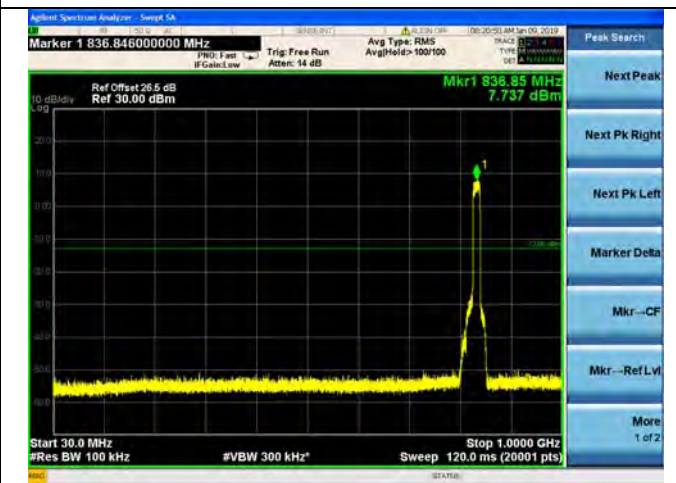

LTE Band 26 15MHz BW Low Channel

QPSK

16QAM

64QAM

LTE Band 26 15MHz BW Mid Channel

QPSK

16QAM

64QAM