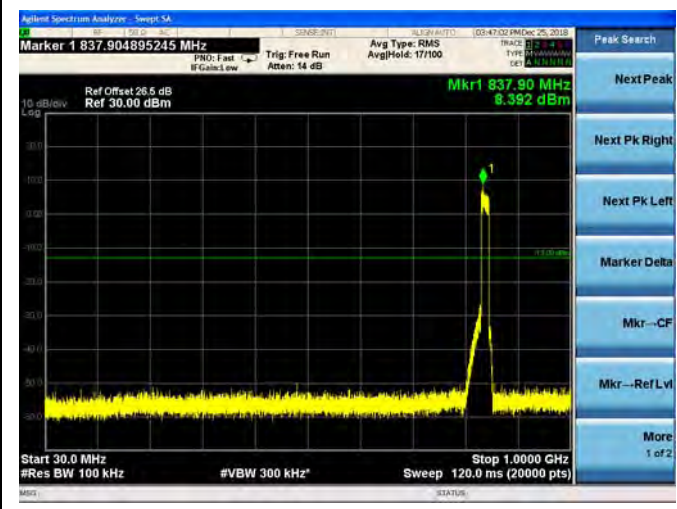

LTE Band 26 15MHz BW High Channel

QPSK