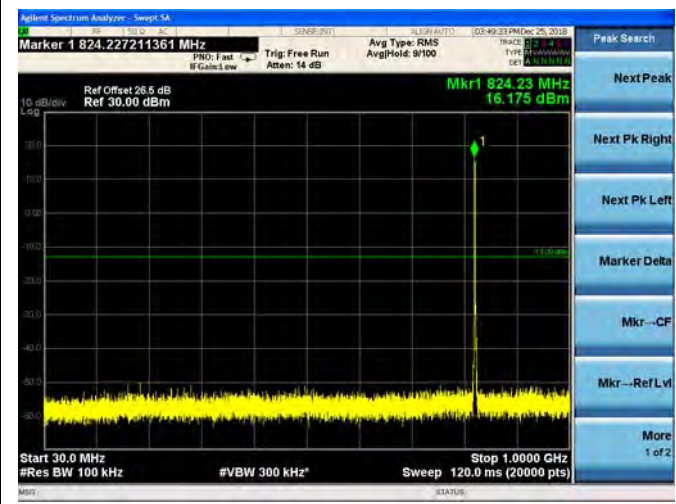

LTE Band 26 1.4MHz BW Low Channel

QPSK

16QAM

64QAM

LTE Band 26 1.4MHz BW Mid Channel

QPSK

16QAM

64QAM

LTE Band 26 1.4MHz BW High Channel

QPSK

16QAM

64QAM

LTE Band 26 3MHz BW Low Channel

QPSK

16QAM

64QAM