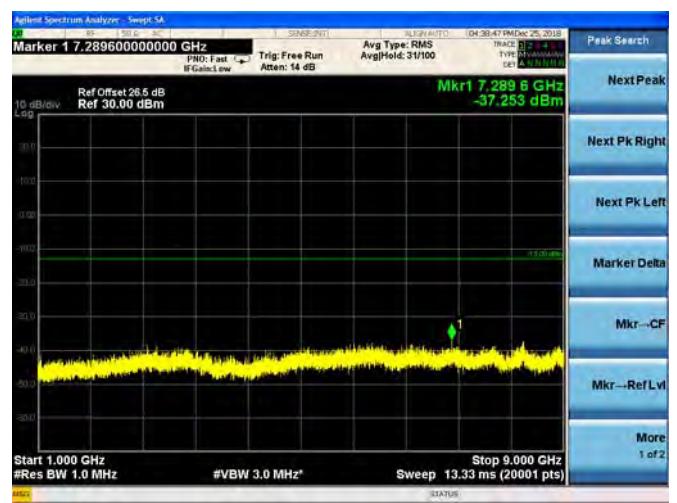

LTE Band 26 1.4MHz BW Low Channel

QPSK

16QAM

64QAM

LTE Band 26 1.4MHz BW Mid Channel

QPSK

16QAM

64QAM

LTE Band 26 1.4MHz BW High Channel

QPSK

16QAM

64QAM

LTE Band 26 3MHz BW Low Channel

QPSK

16QAM

64QAM

LTE Band 26 3MHz BW Mid Channel

QPSK

16QAM

64QAM

LTE Band 26 3MHz BW High Channel

QPSK

16QAM

64QAM