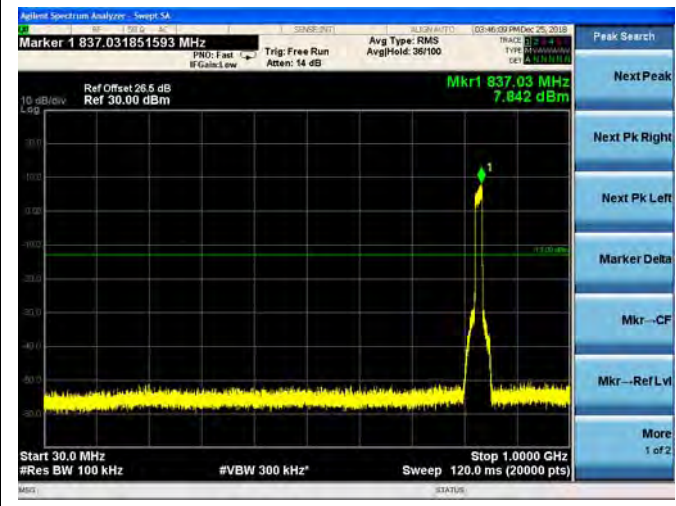

LTE Band 26 10MHz BW Mid Channel

QPSK

16QAM

64QAM

LTE Band 26 10MHz BW High Channel

QPSK

16QAM

64QAM

LTE Band 26 15MHz BW Low Channel

QPSK

16QAM

64QAM

LTE Band 26 15MHz BW Mid Channel

QPSK

16QAM

64QAM