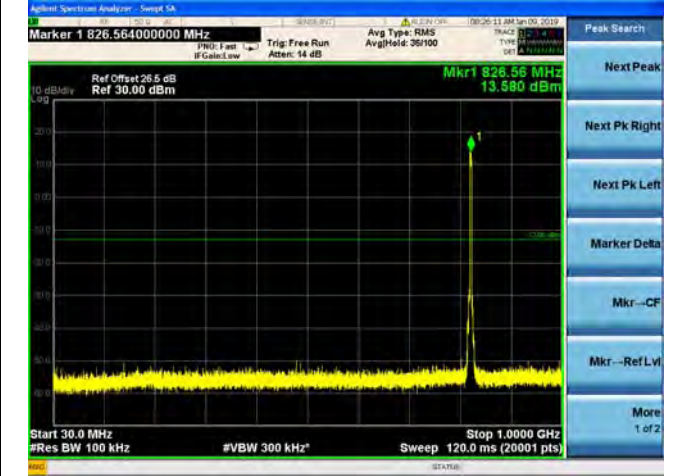

LTE Band 26 1.4MHz BW High Channel

QPSK

16QAM

64QAM

LTE Band 26 3MHz BW Low Channel

QPSK

16QAM

64QAM

LTE Band 26 3MHz BW Mid Channel

QPSK

16QAM

64QAM

LTE Band 26 3MHz BW High Channel

QPSK

16QAM

64QAM