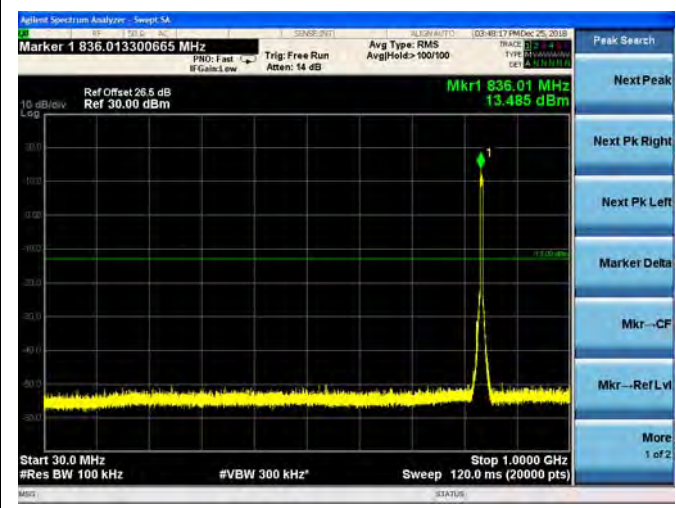

LTE Band 26 5MHz BW Low Channel

QPSK

16QAM

64QAM

LTE Band 26 5MHz BW Mid Channel

QPSK

16QAM

64QAM

LTE Band 26 5MHz BW High Channel

QPSK

16QAM

64QAM

LTE Band 26 10MHz BW Low Channel

QPSK

16QAM

64QAM