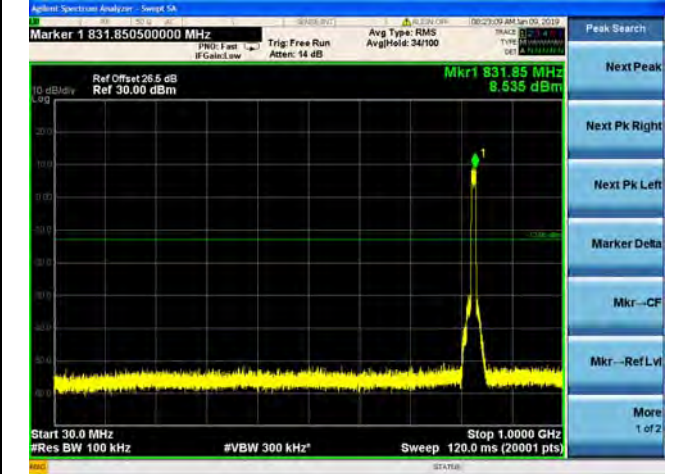

LTE Band 26 5MHz BW Low Channel

QPSK

16QAM

64QAM

LTE Band 26 5MHz BW Mid Channel

QPSK

16QAM

64QAM

LTE Band 26 5MHz BW High Channel

QPSK

16QAM

64QAM

LTE Band 26 10MHz BW Low Channel

QPSK

16QAM

64QAM

LTE Band 26 10MHz BW Mid Channel

QPSK

16QAM

64QAM

LTE Band 26 10MHz BW High Channel

QPSK

16QAM

64QAM