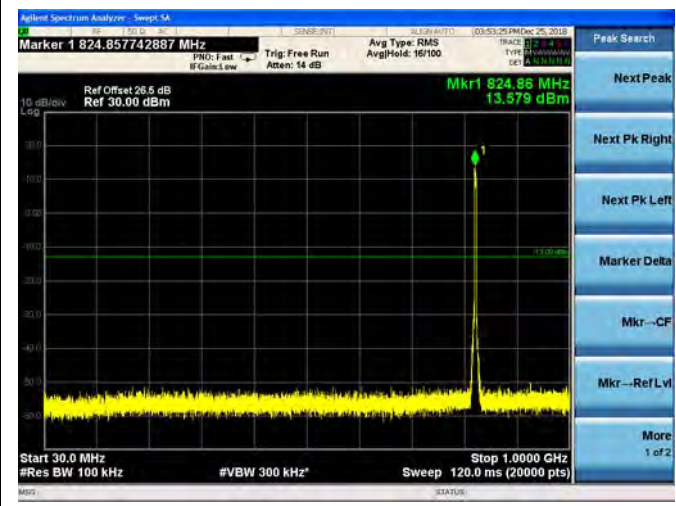

LTE Band 26 1.4MHz BW High Channel

QPSK

16QAM

64QAM

LTE Band 26 3MHz BW Low Channel

QPSK

16QAM

64QAM

LTE Band 26 3MHz BW Mid Channel

QPSK

16QAM

64QAM

LTE Band 26 3MHz BW High Channel

QPSK

16QAM

64QAM