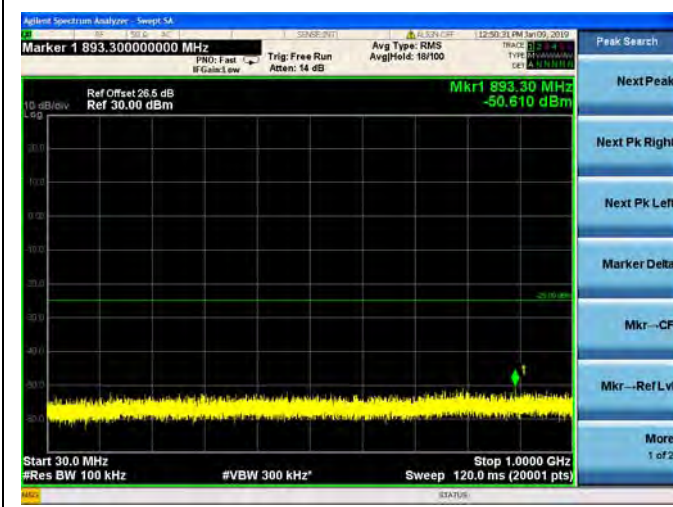

LTE Band 30 5MHz BW Mid Channel

QPSK

LTE Band 30 5MHz BW Mid Channel  
16QAM

LTE Band 30 5MHz BW Mid Channel  
64QAM

LTE Band 30 5MHz BW High Channel  
QPSK

LTE Band 30 5MHz BW High Channel  
16QAM

LTE Band 30 5MHz BW High Channel  
64QAM

LTE Band 30 10MHz BW Mid Channel

QPSK

LTE Band 30 10MHz BW Mid Channel  
16QAM

LTE Band 30 10MHz BW Mid Channel  
64QAM

LTE Band 38 5MHz BW Low Channel

QPSK

LTE Band 38 5MHz BW Low Channel  
16QAM

LTE Band 38 5MHz BW Low Channel  
64QAM

LTE Band 38 5MHz BW Mid Channel  
QPSK

LTE Band 38 5MHz BW Mid Channel  
16QAM

LTE Band 38 5MHz BW Mid Channel  
64QAM

LTE Band 38 5MHz BW High Channel  
QPSK

LTE Band 38 5MHz BW High Channel  
16QAM

LTE Band 38 5MHz BW High Channel  
64QAM