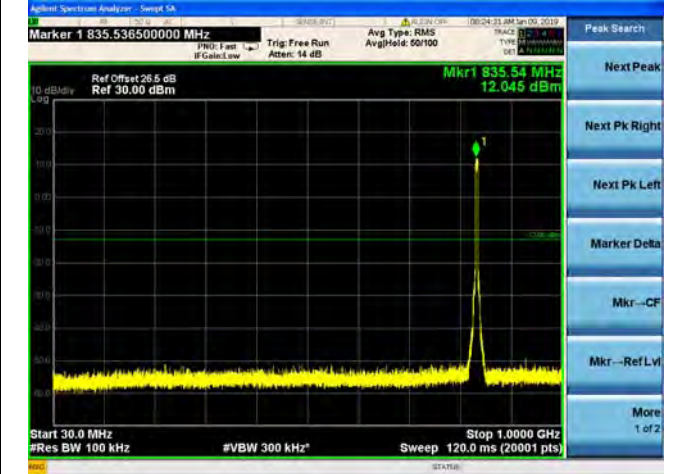

LTE Band 26 3MHz BW Mid Channel

QPSK

16QAM

64QAM

LTE Band 26 3MHz BW High Channel

QPSK

16QAM

64QAM

LTE Band 26 5MHz BW Low Channel

QPSK

16QAM

64QAM

LTE Band 26 5MHz BW Mid Channel

QPSK

16QAM

64QAM

LTE Band 26 5MHz BW High Channel

QPSK

16QAM

64QAM

LTE Band 26 10MHz BW Low Channel

QPSK

16QAM

64QAM