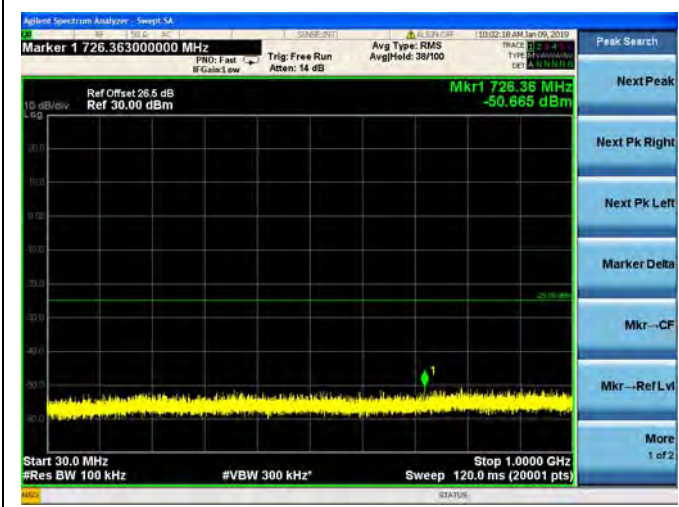

LTE Band 38 10MHz BW Low Channel  
QPSK

LTE Band 38 10MHz BW Low Channel  
16QAM

LTE Band 38 10MHz BW Low Channel  
64QAM

LTE Band 38 10MHz BW Mid Channel  
QPSK

LTE Band 38 10MHz BW Mid Channel  
16QAM

LTE Band 38 10MHz BW Mid Channel  
64QAM

LTE Band 38 10MHz BW High Channel  
QPSK

LTE Band 38 10MHz BW High Channel  
16QAM

LTE Band 38 10MHz BW High Channel  
64QAM

LTE Band 38 15MHz BW Low Channel  
QPSK

LTE Band 38 15MHz BW Low Channel  
16QAM

LTE Band 38 15MHz BW Low Channel  
64QAM

LTE Band 38 15MHz BW Mid Channel  
QPSK

LTE Band 38 15MHz BW Mid Channel  
16QAM

LTE Band 38 15MHz BW Mid Channel  
64QAM

LTE Band 38 15MHz BW High Channel  
QPSK

LTE Band 38 15MHz BW High Channel  
16QAM