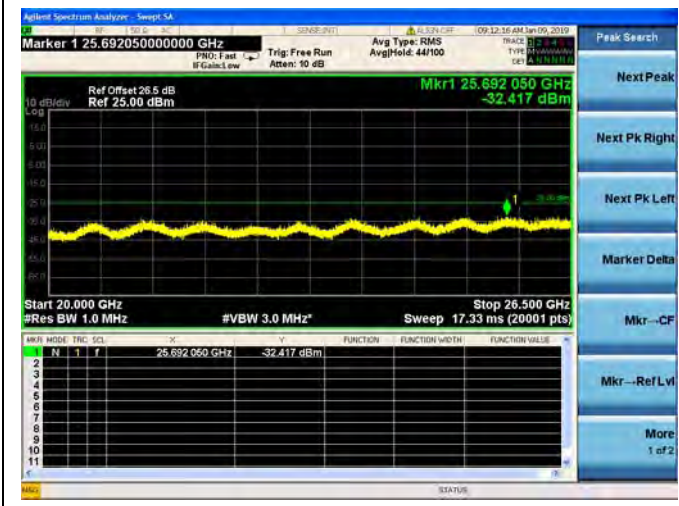

LTE Band 38 10MHz BW Low Channel  
QPSK

LTE Band 38 10MHz BW Low Channel  
16QAM

LTE Band 38 10MHz BW Low Channel  
64QAM

LTE Band 38 10MHz BW Mid Channel  
QPSK

LTE Band 38 10MHz BW Mid Channel  
16QAM

LTE Band 38 10MHz BW Mid Channel  
64QAM

LTE Band 38 10MHz BW High Channel  
QPSK

LTE Band 38 10MHz BW High Channel  
16QAM

LTE Band 38 10MHz BW High Channel  
64QAM

LTE Band 38 15MHz BW Low Channel  
QPSK

LTE Band 38 15MHz BW Low Channel  
16QAM

LTE Band 38 15MHz BW Low Channel  
64QAM

LTE Band 38 15MHz BW Mid Channel  
QPSK

LTE Band 38 15MHz BW Mid Channel  
16QAM

LTE Band 38 15MHz BW Mid Channel  
64QAM

LTE Band 38 15MHz BW High Channel  
QPSK

LTE Band 38 15MHz BW High Channel  
16QAM