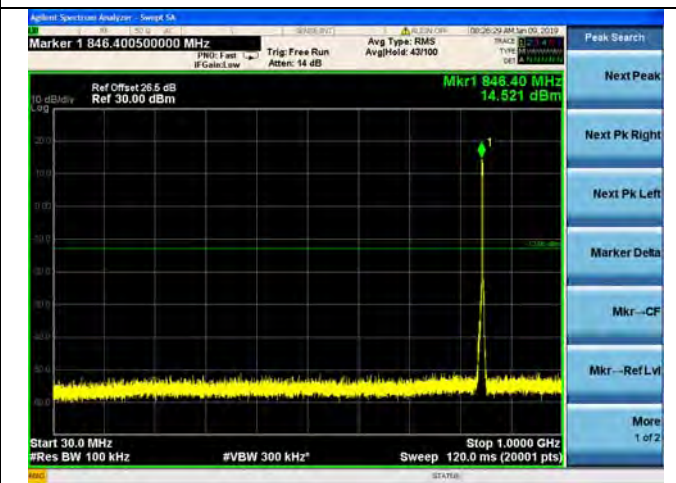

LTE Band 26 3MHz BW Mid Channel

QPSK

16QAM

64QAM

LTE Band 26 3MHz BW High Channel

QPSK

16QAM

64QAM

LTE Band 26 5MHz BW Low Channel

QPSK

16QAM

64QAM

LTE Band 26 5MHz BW Mid Channel

QPSK

16QAM

64QAM