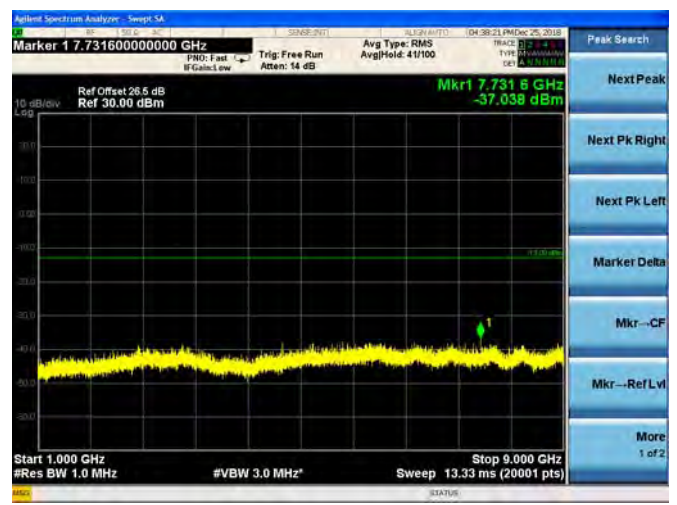

LTE Band 26 1.4MHz BW Low Channel

QPSK

16QAM

64QAM

LTE Band 26 1.4MHz BW Mid Channel

QPSK

16QAM

64QAM

LTE Band 26 1.4MHz BW High Channel

QPSK

16QAM

64QAM

LTE Band 26 3MHz BW Low Channel

QPSK

16QAM

64QAM

LTE Band 26 3MHz BW Mid Channel

QPSK

16QAM

64QAM

LTE Band 26 3MHz BW High Channel

QPSK

16QAM

64QAM