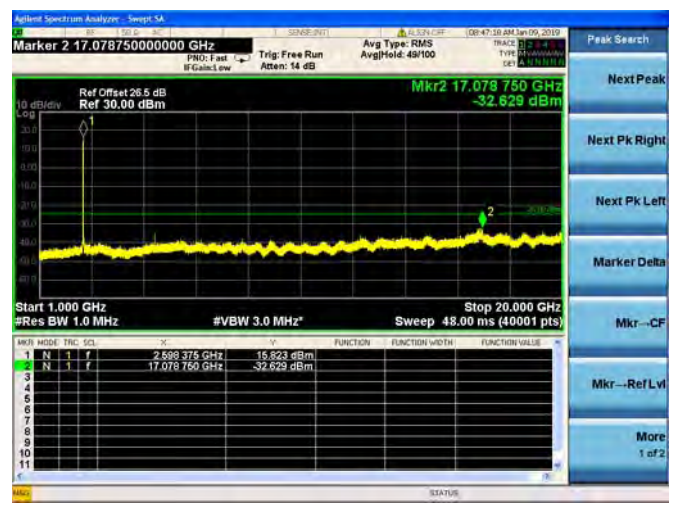

LTE Band 38 5MHz BW Mid Channel  
QPSK

LTE Band 38 5MHz BW Mid Channel  
16QAM

LTE Band 38 5MHz BW Mid Channel  
64QAM

LTE Band 38 5MHz BW High Channel  
QPSK

LTE Band 38 5MHz BW High Channel  
16QAM

LTE Band 38 5MHz BW High Channel  
64QAM

LTE Band 38 10MHz BW Low Channel  
QPSK

LTE Band 38 10MHz BW Low Channel  
16QAM

LTE Band 38 10MHz BW Low Channel  
64QAM

LTE Band 38 10MHz BW Mid Channel  
QPSK

LTE Band 38 10MHz BW Mid Channel  
16QAM

LTE Band 38 10MHz BW Mid Channel  
64QAM

LTE Band 38 10MHz BW High Channel  
QPSK

LTE Band 38 10MHz BW High Channel  
16QAM

LTE Band 38 10MHz BW High Channel  
64QAM

LTE Band 38 15MHz BW Low Channel  
QPSK

LTE Band 38 15MHz BW Low Channel  
16QAM