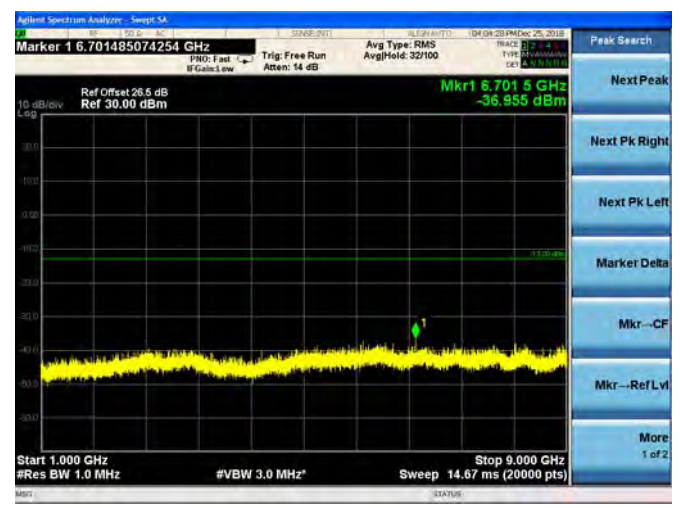

LTE Band 26 5MHz BW High Channel

QPSK

16QAM

64QAM

LTE Band 26 10MHz BW Low Channel

QPSK

16QAM

64QAM

LTE Band 26 10MHz BW Mid Channel

QPSK

16QAM

64QAM

LTE Band 26 10MHz BW High Channel

QPSK

16QAM

64QAM