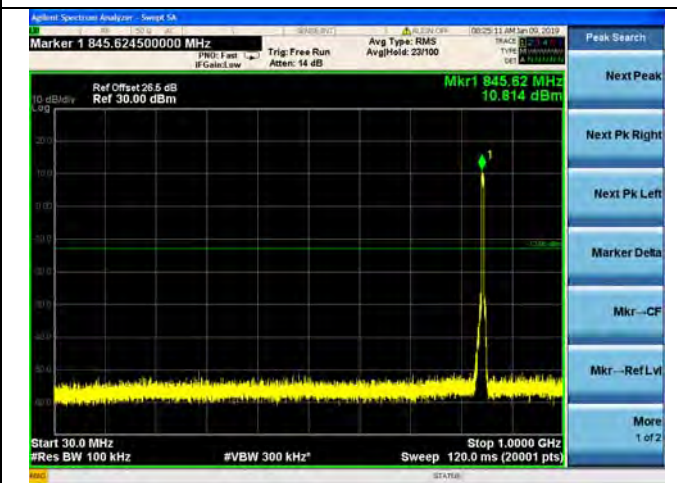

LTE Band 26 5MHz BW High Channel

QPSK

16QAM

64QAM

LTE Band 26 10MHz BW Low Channel

QPSK

16QAM

64QAM

LTE Band 26 10MHz BW Mid Channel

QPSK

16QAM

64QAM

LTE Band 26 10MHz BW High Channel

QPSK

16QAM

64QAM