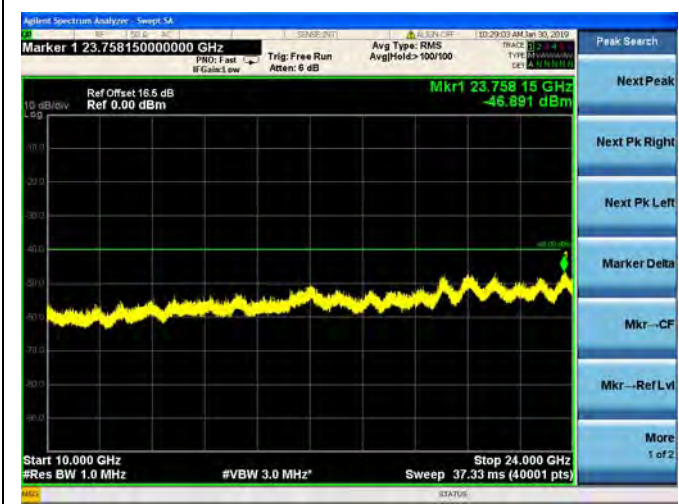

LTE Band 26 15MHz BW High Channel

QPSK

16QAM

64QAM

LTE Band 30 5MHz BW Low Channel

QPSK

LTE Band 30 5MHz BW Low Channel  
16QAM

LTE Band 30 5MHz BW Low Channel  
64QAM

LTE Band 30 5MHz BW Mid Channel

QPSK

LTE Band 30 5MHz BW Mid Channel  
16QAM

LTE Band 30 5MHz BW Mid Channel  
64QAM

LTE Band 30 5MHz BW High Channel  
QPSK

LTE Band 30 5MHz BW High Channel  
16QAM

LTE Band 30 5MHz BW High Channel  
64QAM