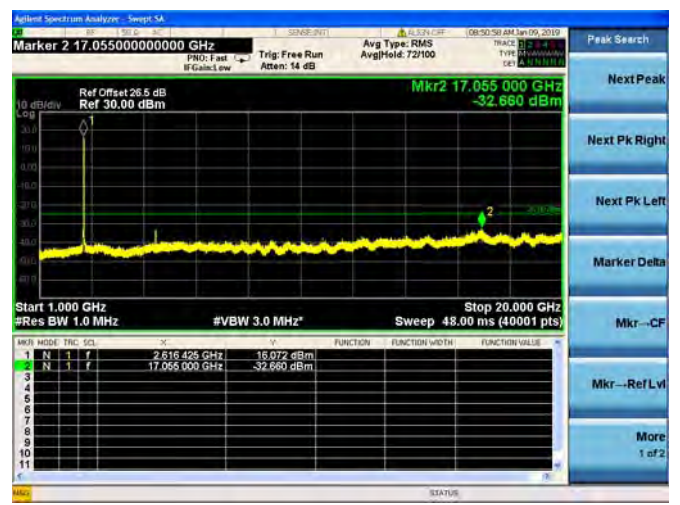

LTE Band 38 5MHz BW Mid Channel  
QPSK

LTE Band 38 5MHz BW Mid Channel  
16QAM

LTE Band 38 5MHz BW Mid Channel  
64QAM

LTE Band 38 5MHz BW High Channel  
QPSK

LTE Band 38 5MHz BW High Channel  
16QAM

LTE Band 38 5MHz BW High Channel  
64QAM

LTE Band 38 10MHz BW Low Channel  
QPSK

LTE Band 38 10MHz BW Low Channel  
16QAM

LTE Band 38 10MHz BW Low Channel  
64QAM

LTE Band 38 10MHz BW Mid Channel  
QPSK

LTE Band 38 10MHz BW Mid Channel  
16QAM

LTE Band 38 10MHz BW Mid Channel  
64QAM

LTE Band 38 10MHz BW High Channel  
QPSK

LTE Band 38 10MHz BW High Channel  
16QAM

LTE Band 38 10MHz BW High Channel  
64QAM

LTE Band 38 15MHz BW Low Channel  
QPSK

LTE Band 38 15MHz BW Low Channel  
16QAM