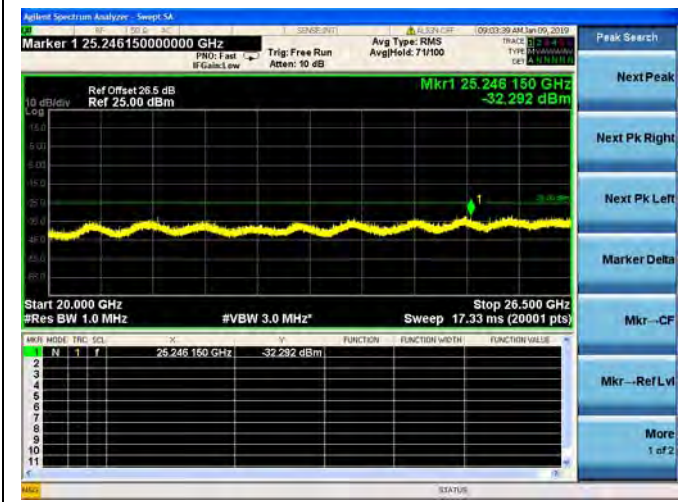

LTE Band 38 5MHz BW Mid Channel  
QPSK

LTE Band 38 5MHz BW Mid Channel  
16QAM

LTE Band 38 5MHz BW Mid Channel  
64QAM

LTE Band 38 5MHz BW High Channel  
QPSK

LTE Band 38 5MHz BW High Channel  
16QAM

LTE Band 38 5MHz BW High Channel  
64QAM

LTE Band 38 10MHz BW Low Channel  
QPSK

LTE Band 38 10MHz BW Low Channel  
16QAM

LTE Band 38 10MHz BW Low Channel  
64QAM

LTE Band 38 10MHz BW Mid Channel  
QPSK

LTE Band 38 10MHz BW Mid Channel  
16QAM

LTE Band 38 10MHz BW Mid Channel  
64QAM

LTE Band 38 10MHz BW High Channel  
QPSK

LTE Band 38 10MHz BW High Channel  
16QAM

LTE Band 38 10MHz BW High Channel  
64QAM

LTE Band 38 15MHz BW Low Channel  
QPSK

LTE Band 38 15MHz BW Low Channel  
16QAM