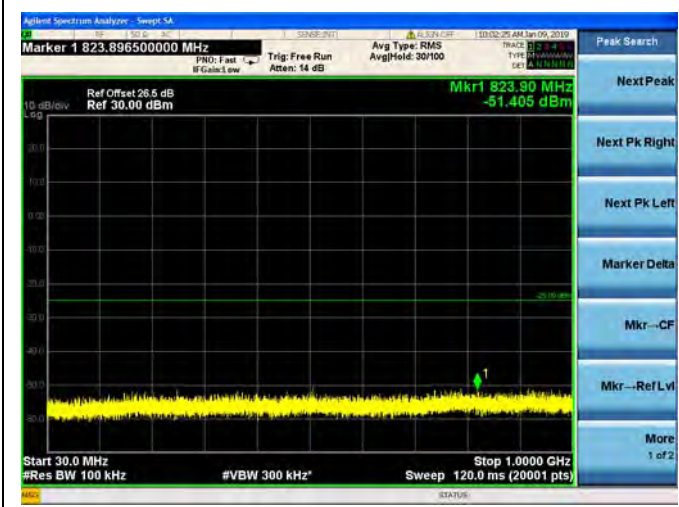

LTE Band 38 10MHz BW Low Channel  
QPSK

LTE Band 38 10MHz BW Low Channel  
16QAM

LTE Band 38 10MHz BW Low Channel  
64QAM

LTE Band 38 10MHz BW Mid Channel  
QPSK

LTE Band 38 10MHz BW Mid Channel  
16QAM

LTE Band 38 10MHz BW Mid Channel  
64QAM

LTE Band 38 10MHz BW High Channel  
QPSK

LTE Band 38 10MHz BW High Channel  
16QAM

LTE Band 38 10MHz BW High Channel  
64QAM

LTE Band 38 15MHz BW Low Channel  
QPSK

LTE Band 38 15MHz BW Low Channel  
16QAM

LTE Band 38 15MHz BW Low Channel  
64QAM

LTE Band 38 15MHz BW Mid Channel  
QPSK

LTE Band 38 15MHz BW Mid Channel  
16QAM

LTE Band 38 15MHz BW Mid Channel  
64QAM

LTE Band 38 15MHz BW High Channel  
QPSK

LTE Band 38 15MHz BW High Channel  
16QAM