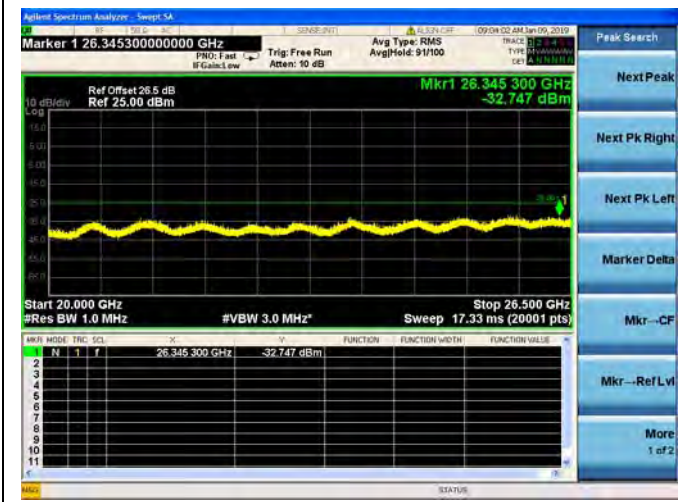

LTE Band 38 5MHz BW Mid Channel  
QPSK

LTE Band 38 5MHz BW Mid Channel  
16QAM

LTE Band 38 5MHz BW Mid Channel  
64QAM

LTE Band 38 5MHz BW High Channel  
QPSK

LTE Band 38 5MHz BW High Channel  
16QAM

LTE Band 38 5MHz BW High Channel  
64QAM

LTE Band 38 10MHz BW Low Channel  
QPSK

LTE Band 38 10MHz BW Low Channel  
16QAM

LTE Band 38 10MHz BW Low Channel  
64QAM

LTE Band 38 10MHz BW Mid Channel  
QPSK

LTE Band 38 10MHz BW Mid Channel  
16QAM

LTE Band 38 10MHz BW Mid Channel  
64QAM

LTE Band 38 10MHz BW High Channel  
QPSK

LTE Band 38 10MHz BW High Channel  
16QAM

LTE Band 38 10MHz BW High Channel  
64QAM

LTE Band 38 15MHz BW Low Channel  
QPSK

LTE Band 38 15MHz BW Low Channel  
16QAM