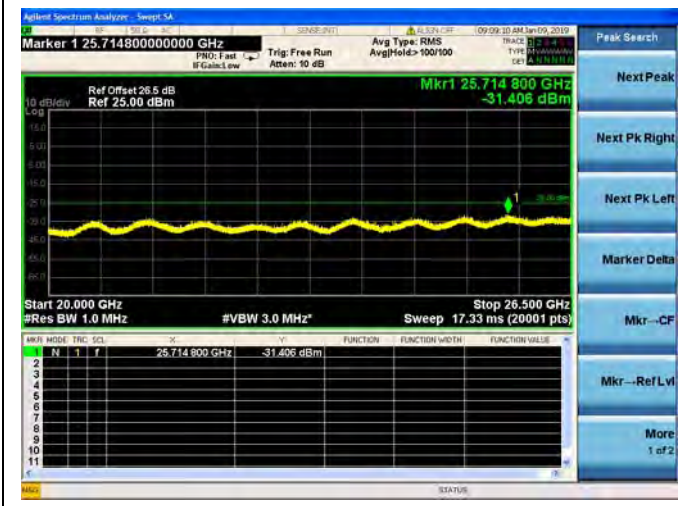

LTE Band 38 10MHz BW High Channel  
QPSK

LTE Band 38 10MHz BW High Channel  
16QAM

LTE Band 38 10MHz BW High Channel  
64QAM

LTE Band 38 15MHz BW Low Channel  
QPSK

LTE Band 38 15MHz BW Low Channel  
16QAM

LTE Band 38 15MHz BW Low Channel  
64QAM

LTE Band 38 15MHz BW Mid Channel  
QPSK

LTE Band 38 15MHz BW Mid Channel  
16QAM

LTE Band 38 15MHz BW Mid Channel  
64QAM

LTE Band 38 15MHz BW High Channel  
QPSK

LTE Band 38 15MHz BW High Channel  
16QAM

LTE Band 38 15MHz BW High Channel  
64QAM