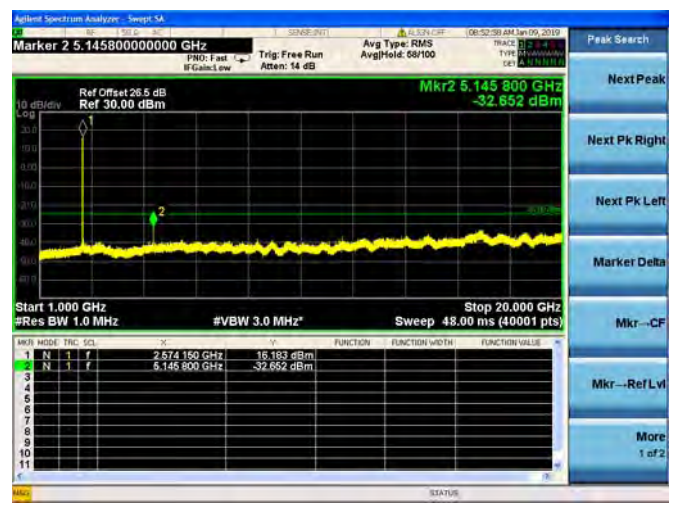

LTE Band 30 5MHz BW Mid Channel

QPSK

LTE Band 30 5MHz BW Mid Channel  
16QAM

LTE Band 30 5MHz BW Mid Channel  
64QAM

LTE Band 30 5MHz BW High Channel  
QPSK

LTE Band 30 5MHz BW High Channel  
16QAM

LTE Band 30 5MHz BW High Channel  
64QAM

LTE Band 30 10MHz BW Mid Channel

QPSK

LTE Band 30 10MHz BW Mid Channel  
16QAM

LTE Band 30 10MHz BW Mid Channel  
64QAM

LTE Band 38 5MHz BW Low Channel

QPSK

LTE Band 38 5MHz BW Low Channel  
16QAM

LTE Band 38 5MHz BW Low Channel  
64QAM

LTE Band 38 5MHz BW Mid Channel  
QPSK

LTE Band 38 5MHz BW Mid Channel  
16QAM

LTE Band 38 5MHz BW Mid Channel  
64QAM

LTE Band 38 5MHz BW High Channel  
QPSK

LTE Band 38 5MHz BW High Channel  
16QAM

LTE Band 38 5MHz BW High Channel  
64QAM