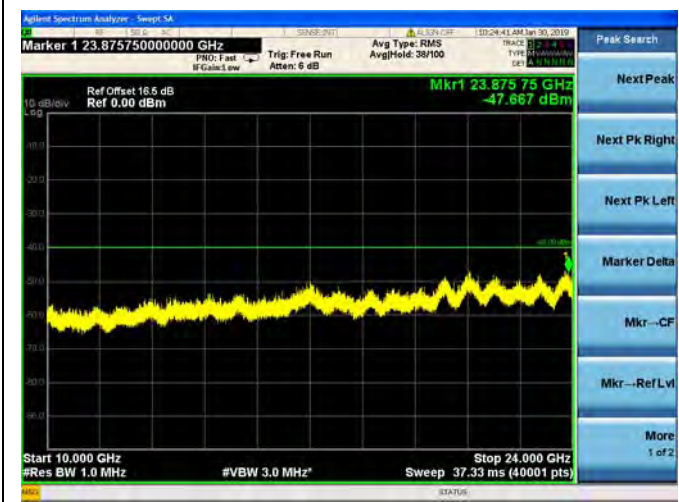

LTE Band 30 5MHz BW Mid Channel

QPSK

LTE Band 30 5MHz BW Mid Channel  
16QAM

LTE Band 30 5MHz BW Mid Channel  
64QAM

LTE Band 30 5MHz BW High Channel  
QPSK

LTE Band 30 5MHz BW High Channel  
16QAM

LTE Band 30 5MHz BW High Channel  
64QAM

LTE Band 30 10MHz BW Mid Channel

QPSK

LTE Band 30 10MHz BW Mid Channel  
16QAM

LTE Band 30 10MHz BW Mid Channel  
64QAM

LTE Band 38 5MHz BW Low Channel

QPSK

LTE Band 38 5MHz BW Low Channel  
16QAM

LTE Band 38 5MHz BW Low Channel  
64QAM