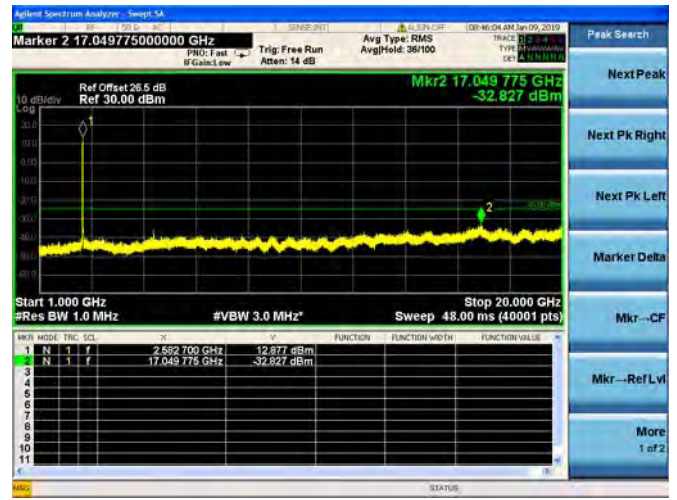

LTE Band 38 10MHz BW Low Channel  
QPSK

LTE Band 38 10MHz BW Low Channel  
16QAM

LTE Band 38 10MHz BW Low Channel  
64QAM

LTE Band 38 10MHz BW Mid Channel  
QPSK

LTE Band 38 10MHz BW Mid Channel  
16QAM

LTE Band 38 10MHz BW Mid Channel  
64QAM

LTE Band 38 10MHz BW High Channel  
QPSK

LTE Band 38 10MHz BW High Channel  
16QAM

LTE Band 38 10MHz BW High Channel  
64QAM

LTE Band 38 15MHz BW Low Channel  
QPSK

LTE Band 38 15MHz BW Low Channel  
16QAM

LTE Band 38 15MHz BW Low Channel  
64QAM

LTE Band 38 15MHz BW Mid Channel  
QPSK

LTE Band 38 15MHz BW Mid Channel  
16QAM

LTE Band 38 15MHz BW Mid Channel  
64QAM

LTE Band 38 15MHz BW High Channel  
QPSK

LTE Band 38 15MHz BW High Channel  
16QAM