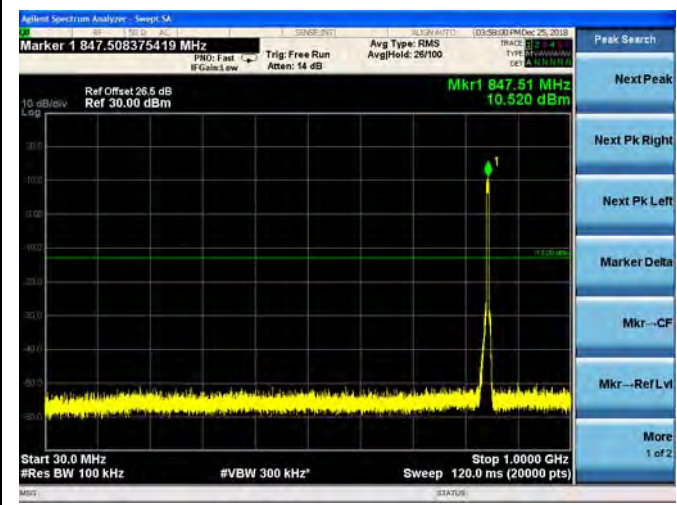

LTE Band 26 3MHz BW Mid Channel

QPSK

16QAM

64QAM

LTE Band 26 3MHz BW High Channel

QPSK

16QAM

64QAM

LTE Band 26 5MHz BW Low Channel

QPSK

16QAM

64QAM

LTE Band 26 5MHz BW Mid Channel

QPSK

16QAM

64QAM

LTE Band 26 5MHz BW High Channel

QPSK

16QAM

64QAM

LTE Band 26 10MHz BW Low Channel

QPSK

16QAM

64QAM