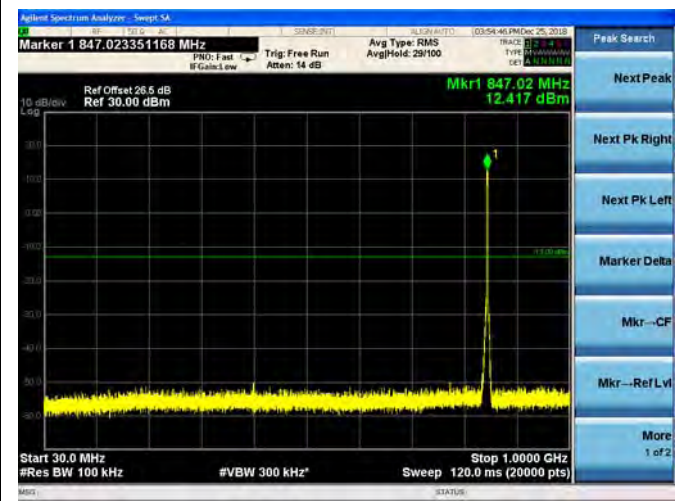

LTE Band 26 3MHz BW Mid Channel

QPSK

16QAM

64QAM

LTE Band 26 3MHz BW High Channel

QPSK

16QAM

64QAM

LTE Band 26 5MHz BW Low Channel

QPSK

16QAM

64QAM

LTE Band 26 5MHz BW Mid Channel

QPSK

16QAM

64QAM