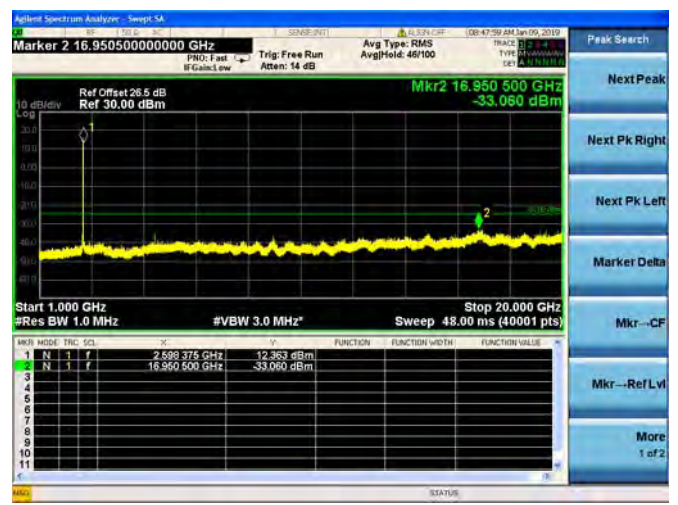

LTE Band 38 5MHz BW Mid Channel  
QPSK

LTE Band 38 5MHz BW Mid Channel  
16QAM

LTE Band 38 5MHz BW Mid Channel  
64QAM

LTE Band 38 5MHz BW High Channel  
QPSK

LTE Band 38 5MHz BW High Channel  
16QAM

LTE Band 38 5MHz BW High Channel  
64QAM

LTE Band 38 10MHz BW Low Channel  
QPSK

LTE Band 38 10MHz BW Low Channel  
16QAM

LTE Band 38 10MHz BW Low Channel  
64QAM

LTE Band 38 10MHz BW Mid Channel  
QPSK

LTE Band 38 10MHz BW Mid Channel  
16QAM

LTE Band 38 10MHz BW Mid Channel  
64QAM

LTE Band 38 10MHz BW High Channel  
QPSK

LTE Band 38 10MHz BW High Channel  
16QAM

LTE Band 38 10MHz BW High Channel  
64QAM

LTE Band 38 15MHz BW Low Channel  
QPSK

LTE Band 38 15MHz BW Low Channel  
16QAM