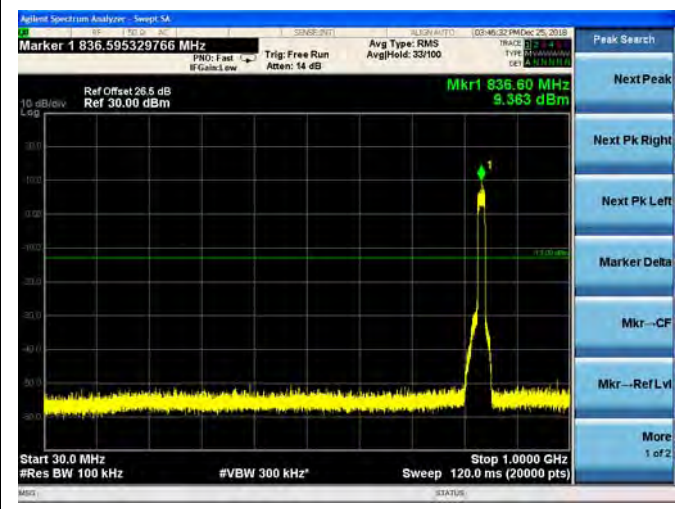

LTE Band 26 15MHz BW Low Channel

QPSK

16QAM

64QAM

LTE Band 26 15MHz BW Mid Channel

QPSK

16QAM

64QAM