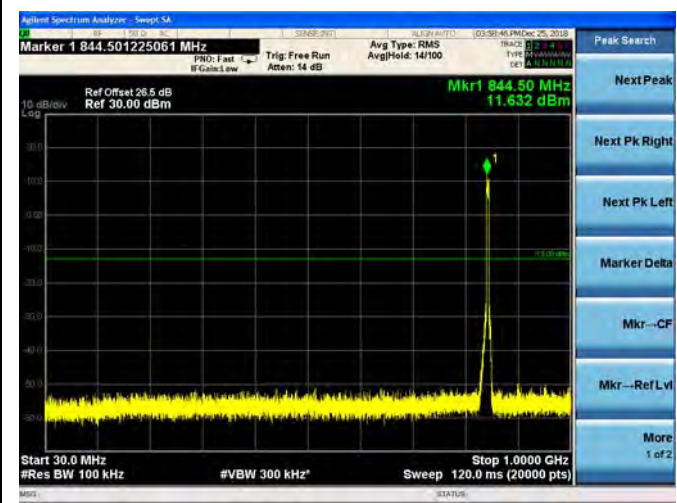

LTE Band 26 5MHz BW Low Channel

QPSK

16QAM

64QAM

LTE Band 26 5MHz BW Mid Channel

QPSK

16QAM

64QAM

LTE Band 26 5MHz BW High Channel

QPSK

16QAM

64QAM

LTE Band 26 10MHz BW Low Channel

QPSK

16QAM

64QAM