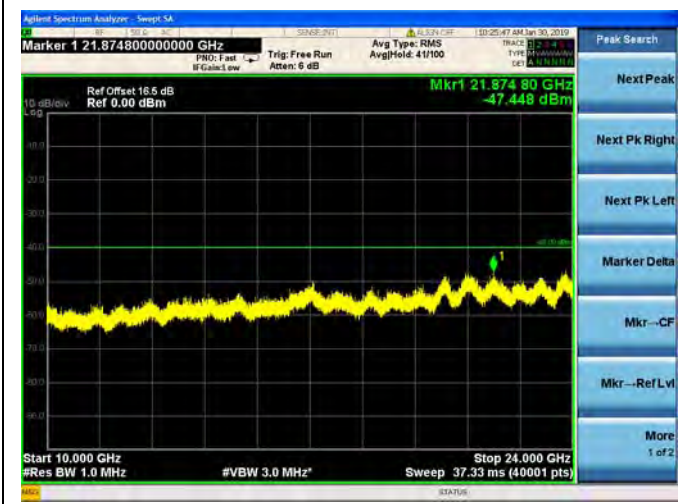

LTE Band 26 15MHz BW High Channel

QPSK

16QAM

64QAM

LTE Band 30 5MHz BW Low Channel

QPSK

LTE Band 30 5MHz BW Low Channel  
16QAM

LTE Band 30 5MHz BW Low Channel  
64QAM

LTE Band 30 5MHz BW Mid Channel

QPSK

LTE Band 30 5MHz BW Mid Channel  
16QAM

LTE Band 30 5MHz BW Mid Channel  
64QAM

LTE Band 30 5MHz BW High Channel  
QPSK

LTE Band 30 5MHz BW High Channel  
16QAM

LTE Band 30 5MHz BW High Channel  
64QAM