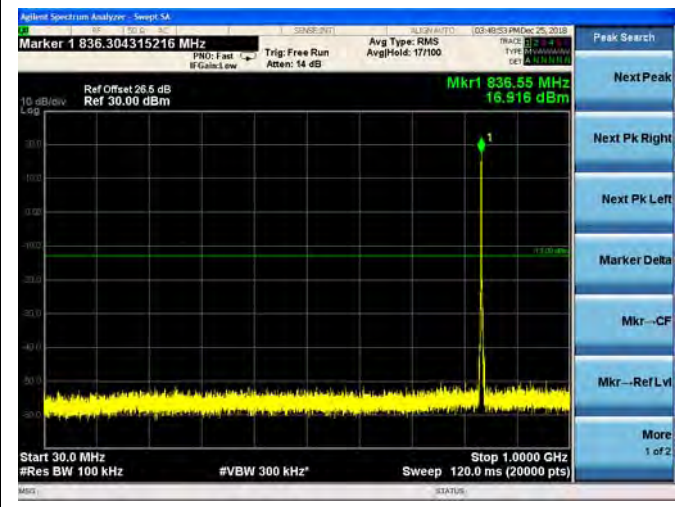

LTE Band 26 1.4MHz BW Low Channel

QPSK

16QAM

64QAM

LTE Band 26 1.4MHz BW Mid Channel

QPSK

16QAM

64QAM

LTE Band 26 1.4MHz BW High Channel

QPSK

16QAM

64QAM

LTE Band 26 3MHz BW Low Channel

QPSK

16QAM

64QAM