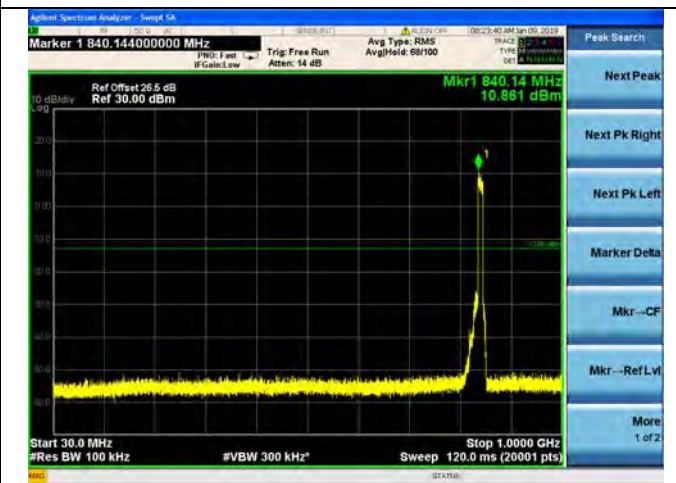

LTE Band 26 10MHz BW Mid Channel

QPSK

16QAM

64QAM

LTE Band 26 10MHz BW High Channel

QPSK

16QAM

64QAM