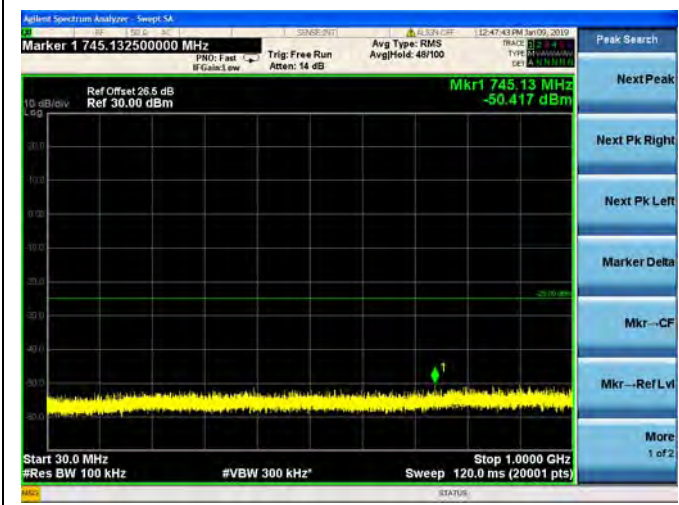

LTE Band 38 5MHz BW Mid Channel  
QPSK

LTE Band 38 5MHz BW Mid Channel  
16QAM

LTE Band 38 5MHz BW Mid Channel  
64QAM

LTE Band 38 5MHz BW High Channel  
QPSK

LTE Band 38 5MHz BW High Channel  
16QAM

LTE Band 38 5MHz BW High Channel  
64QAM

LTE Band 38 10MHz BW Low Channel  
QPSK

LTE Band 38 10MHz BW Low Channel  
16QAM

LTE Band 38 10MHz BW Low Channel  
64QAM

LTE Band 38 10MHz BW Mid Channel  
QPSK

LTE Band 38 10MHz BW Mid Channel  
16QAM

LTE Band 38 10MHz BW Mid Channel  
64QAM

LTE Band 38 10MHz BW High Channel  
QPSK

LTE Band 38 10MHz BW High Channel  
16QAM

LTE Band 38 10MHz BW High Channel  
64QAM

LTE Band 38 15MHz BW Low Channel  
QPSK

LTE Band 38 15MHz BW Low Channel  
16QAM