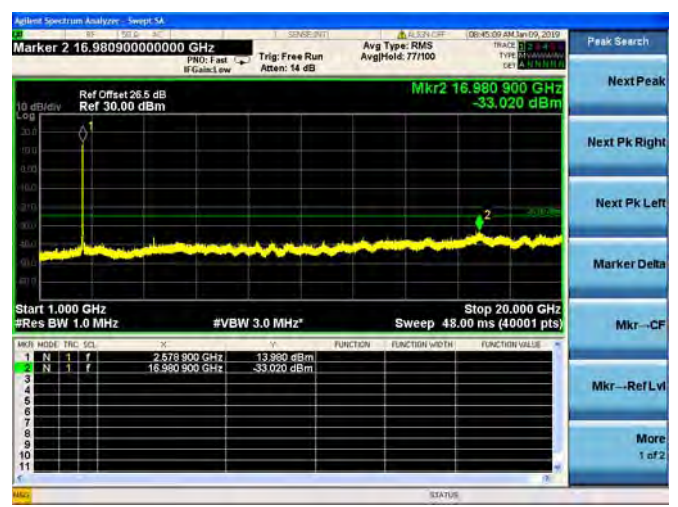

LTE Band 38 10MHz BW Low Channel  
QPSK

LTE Band 38 10MHz BW Low Channel  
16QAM

LTE Band 38 10MHz BW Low Channel  
64QAM

LTE Band 38 10MHz BW Mid Channel  
QPSK

LTE Band 38 10MHz BW Mid Channel  
16QAM

LTE Band 38 10MHz BW Mid Channel  
64QAM

LTE Band 38 10MHz BW High Channel  
QPSK

LTE Band 38 10MHz BW High Channel  
16QAM

LTE Band 38 10MHz BW High Channel  
64QAM

LTE Band 38 15MHz BW Low Channel  
QPSK

LTE Band 38 15MHz BW Low Channel  
16QAM

LTE Band 38 15MHz BW Low Channel  
64QAM

LTE Band 38 15MHz BW Mid Channel  
QPSK

LTE Band 38 15MHz BW Mid Channel  
16QAM

LTE Band 38 15MHz BW Mid Channel  
64QAM

LTE Band 38 15MHz BW High Channel  
QPSK

LTE Band 38 15MHz BW High Channel  
16QAM