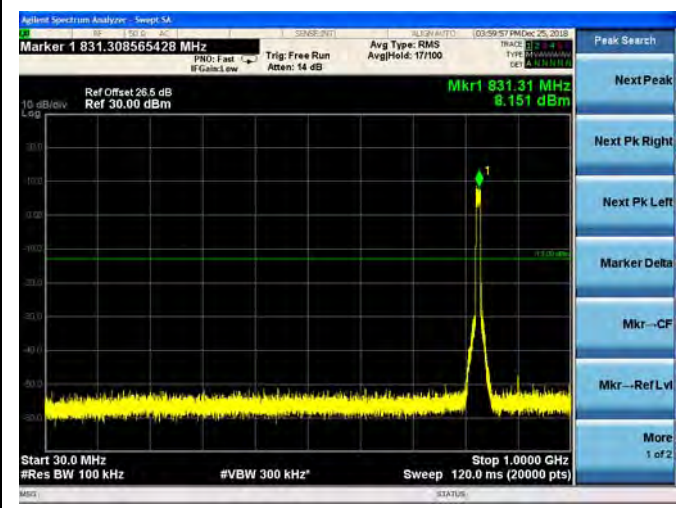

LTE Band 26 5MHz BW High Channel

QPSK

16QAM

64QAM

LTE Band 26 10MHz BW Low Channel

QPSK

16QAM

64QAM

LTE Band 26 10MHz BW Mid Channel

QPSK

16QAM

64QAM

LTE Band 26 10MHz BW High Channel

QPSK

16QAM

64QAM