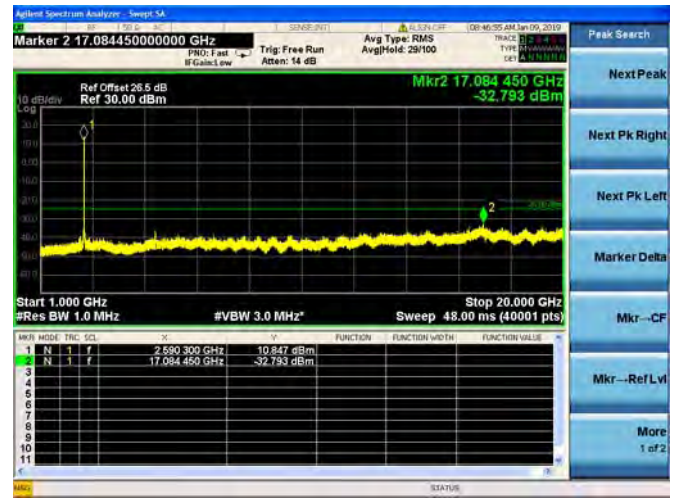

LTE Band 38 10MHz BW High Channel  
QPSK

LTE Band 38 10MHz BW High Channel  
16QAM

LTE Band 38 10MHz BW High Channel  
64QAM

LTE Band 38 15MHz BW Low Channel  
QPSK

LTE Band 38 15MHz BW Low Channel  
16QAM

LTE Band 38 15MHz BW Low Channel  
64QAM

LTE Band 38 15MHz BW Mid Channel  
QPSK

LTE Band 38 15MHz BW Mid Channel  
16QAM

LTE Band 38 15MHz BW Mid Channel  
64QAM

LTE Band 38 15MHz BW High Channel  
QPSK

LTE Band 38 15MHz BW High Channel  
16QAM

LTE Band 38 15MHz BW High Channel  
64QAM