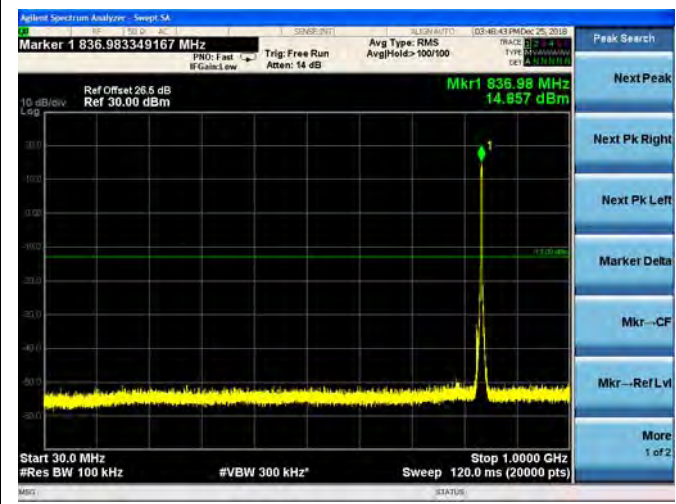

LTE Band 26 1.4MHz BW High Channel

QPSK

16QAM

64QAM

LTE Band 26 3MHz BW Low Channel

QPSK

16QAM

64QAM

LTE Band 26 3MHz BW Mid Channel

QPSK

16QAM

64QAM

LTE Band 26 3MHz BW High Channel

QPSK

16QAM

64QAM