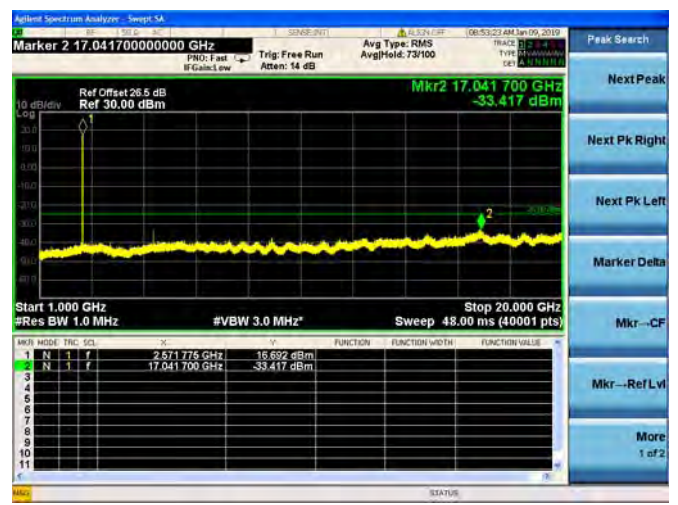

LTE Band 30 10MHz BW Mid Channel

QPSK

LTE Band 30 10MHz BW Mid Channel  
16QAM

LTE Band 30 10MHz BW Mid Channel  
64QAM

LTE Band 38 5MHz BW Low Channel

QPSK

LTE Band 38 5MHz BW Low Channel  
16QAM

LTE Band 38 5MHz BW Low Channel  
64QAM

LTE Band 38 5MHz BW Mid Channel  
QPSK

LTE Band 38 5MHz BW Mid Channel  
16QAM

LTE Band 38 5MHz BW Mid Channel  
64QAM

LTE Band 38 5MHz BW High Channel  
QPSK

LTE Band 38 5MHz BW High Channel  
16QAM

LTE Band 38 5MHz BW High Channel  
64QAM