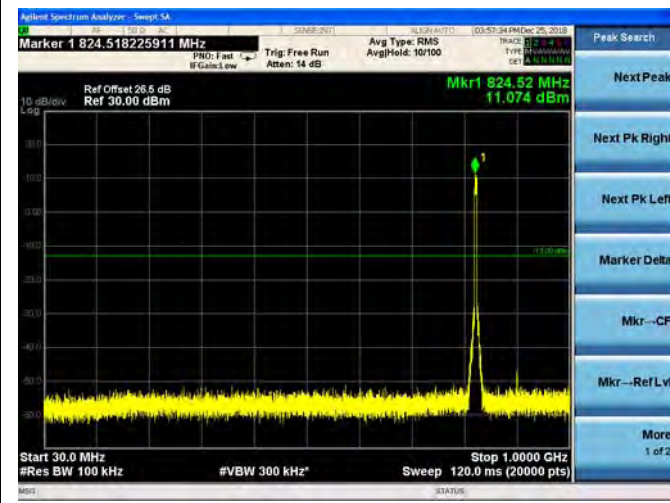

LTE Band 26 3MHz BW Mid Channel

QPSK

16QAM

64QAM

LTE Band 26 3MHz BW High Channel

QPSK

16QAM

64QAM

LTE Band 26 5MHz BW Low Channel

QPSK

16QAM

64QAM

LTE Band 26 5MHz BW Mid Channel

QPSK

16QAM

64QAM