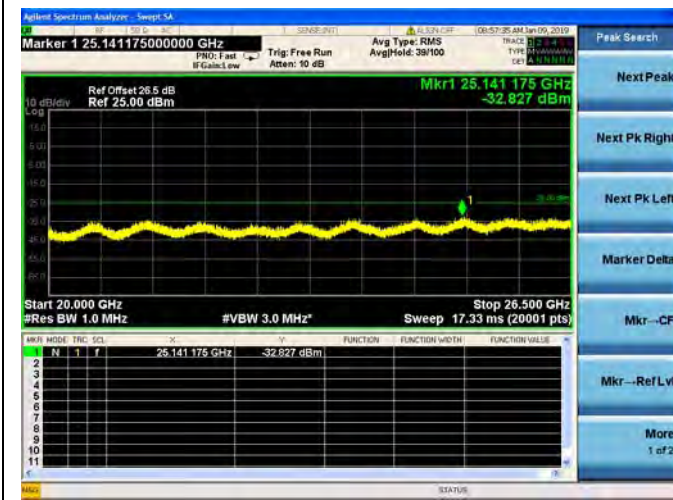

LTE Band 30 5MHz BW Mid Channel

QPSK

LTE Band 30 5MHz BW Mid Channel  
16QAM

LTE Band 30 5MHz BW Mid Channel  
64QAM

LTE Band 30 5MHz BW High Channel  
QPSK

LTE Band 30 5MHz BW High Channel  
16QAM

LTE Band 30 5MHz BW High Channel  
64QAM

LTE Band 30 10MHz BW Mid Channel

QPSK

LTE Band 30 10MHz BW Mid Channel  
16QAM

LTE Band 30 10MHz BW Mid Channel  
64QAM

LTE Band 38 5MHz BW Low Channel

QPSK

LTE Band 38 5MHz BW Low Channel  
16QAM

LTE Band 38 5MHz BW Low Channel  
64QAM

LTE Band 38 5MHz BW Mid Channel  
QPSK

LTE Band 38 5MHz BW Mid Channel  
16QAM

LTE Band 38 5MHz BW Mid Channel  
64QAM

LTE Band 38 5MHz BW High Channel  
QPSK

LTE Band 38 5MHz BW High Channel  
16QAM

LTE Band 38 5MHz BW High Channel  
64QAM