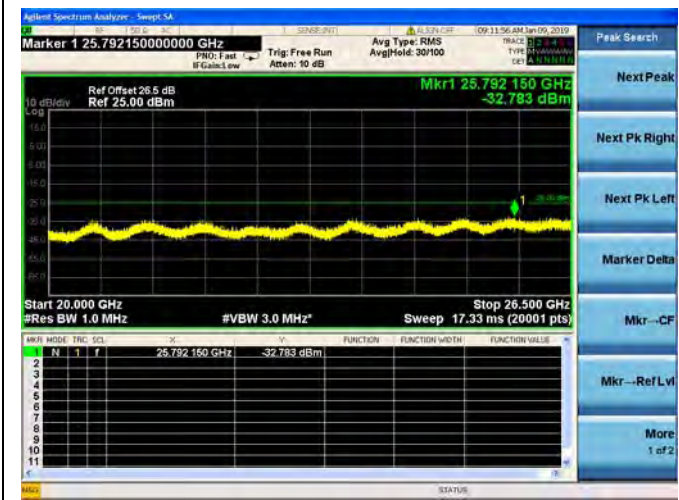

LTE Band 38 10MHz BW High Channel  
QPSK

LTE Band 38 10MHz BW High Channel  
16QAM

LTE Band 38 10MHz BW High Channel  
64QAM

LTE Band 38 15MHz BW Low Channel  
QPSK

LTE Band 38 15MHz BW Low Channel  
16QAM

LTE Band 38 15MHz BW Low Channel  
64QAM

LTE Band 38 15MHz BW Mid Channel  
QPSK

LTE Band 38 15MHz BW Mid Channel  
16QAM

LTE Band 38 15MHz BW Mid Channel  
64QAM

LTE Band 38 15MHz BW High Channel  
QPSK

LTE Band 38 15MHz BW High Channel  
16QAM

LTE Band 38 15MHz BW High Channel  
64QAM