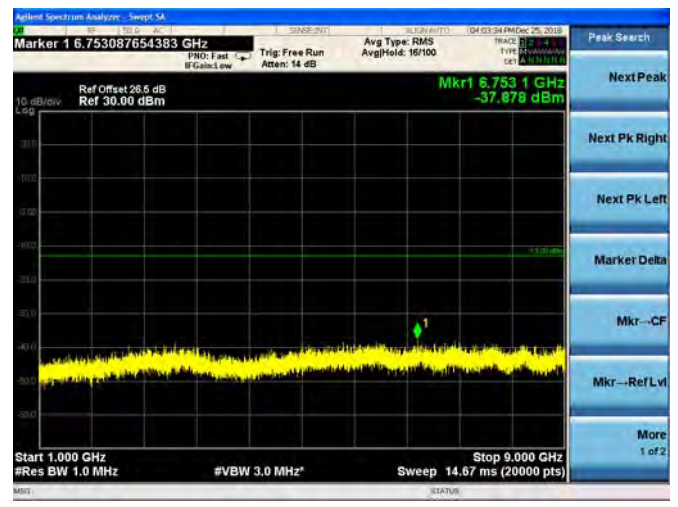

LTE Band 26 10MHz BW Mid Channel

QPSK

16QAM

64QAM

LTE Band 26 10MHz BW High Channel

QPSK

16QAM

64QAM

LTE Band 26 15MHz BW Low Channel

QPSK

16QAM

64QAM

LTE Band 26 15MHz BW Mid Channel

QPSK

16QAM

64QAM