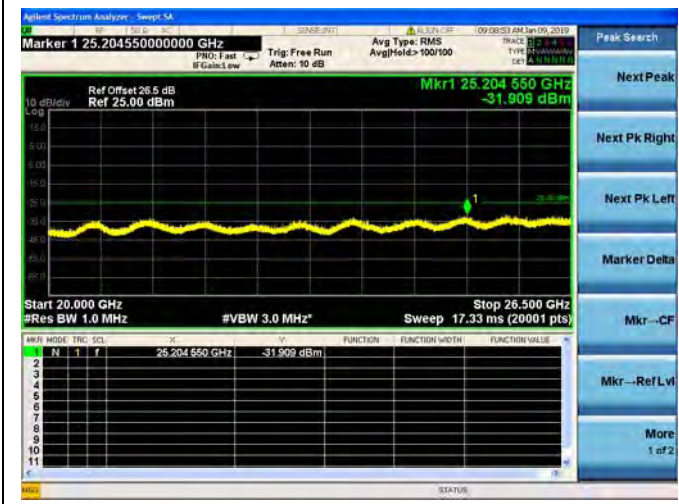

LTE Band 38 10MHz BW High Channel  
QPSK

LTE Band 38 10MHz BW High Channel  
16QAM

LTE Band 38 10MHz BW High Channel  
64QAM

LTE Band 38 15MHz BW Low Channel  
QPSK

LTE Band 38 15MHz BW Low Channel  
16QAM

LTE Band 38 15MHz BW Low Channel  
64QAM

LTE Band 38 15MHz BW Mid Channel  
QPSK

LTE Band 38 15MHz BW Mid Channel  
16QAM

LTE Band 38 15MHz BW Mid Channel  
64QAM

LTE Band 38 15MHz BW High Channel  
QPSK

LTE Band 38 15MHz BW High Channel  
16QAM

LTE Band 38 15MHz BW High Channel  
64QAM