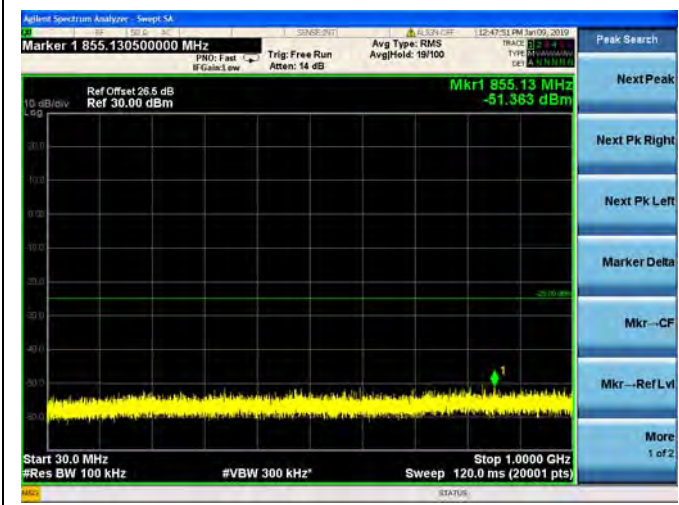

LTE Band 30 10MHz BW Mid Channel

QPSK

LTE Band 30 10MHz BW Mid Channel  
16QAM

LTE Band 30 10MHz BW Mid Channel  
64QAM

LTE Band 38 5MHz BW Low Channel

QPSK

LTE Band 38 5MHz BW Low Channel  
16QAM

LTE Band 38 5MHz BW Low Channel  
64QAM

LTE Band 38 5MHz BW Mid Channel  
QPSK

LTE Band 38 5MHz BW Mid Channel  
16QAM

LTE Band 38 5MHz BW Mid Channel  
64QAM

LTE Band 38 5MHz BW High Channel  
QPSK

LTE Band 38 5MHz BW High Channel  
16QAM

LTE Band 38 5MHz BW High Channel  
64QAM

LTE Band 38 10MHz BW Low Channel  
QPSK

LTE Band 38 10MHz BW Low Channel  
16QAM

LTE Band 38 10MHz BW Low Channel  
64QAM

LTE Band 38 10MHz BW Mid Channel  
QPSK

LTE Band 38 10MHz BW Mid Channel  
16QAM

LTE Band 38 10MHz BW Mid Channel  
64QAM