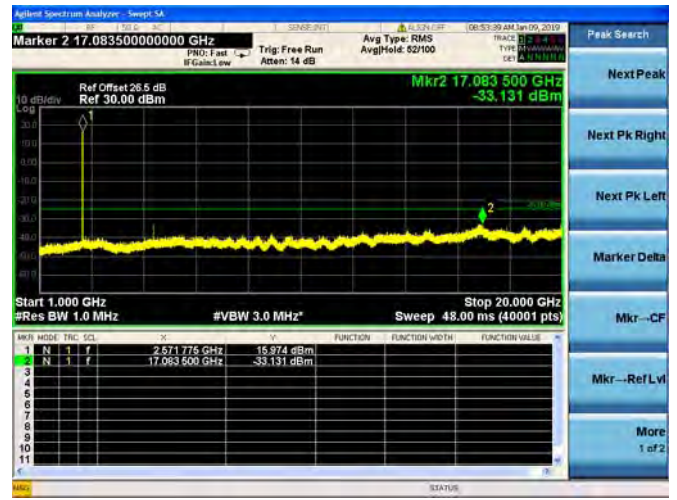

LTE Band 30 5MHz BW Mid Channel

QPSK

LTE Band 30 5MHz BW Mid Channel  
16QAM

LTE Band 30 5MHz BW Mid Channel  
64QAM

LTE Band 30 5MHz BW High Channel  
QPSK

LTE Band 30 5MHz BW High Channel  
16QAM

LTE Band 30 5MHz BW High Channel  
64QAM

LTE Band 30 10MHz BW Mid Channel

QPSK

LTE Band 30 10MHz BW Mid Channel  
16QAM

LTE Band 30 10MHz BW Mid Channel  
64QAM

LTE Band 38 5MHz BW Low Channel

QPSK

LTE Band 38 5MHz BW Low Channel  
16QAM

LTE Band 38 5MHz BW Low Channel  
64QAM

LTE Band 38 5MHz BW Mid Channel  
QPSK

LTE Band 38 5MHz BW Mid Channel  
16QAM

LTE Band 38 5MHz BW Mid Channel  
64QAM

LTE Band 38 5MHz BW High Channel  
QPSK

LTE Band 38 5MHz BW High Channel  
16QAM

LTE Band 38 5MHz BW High Channel  
64QAM