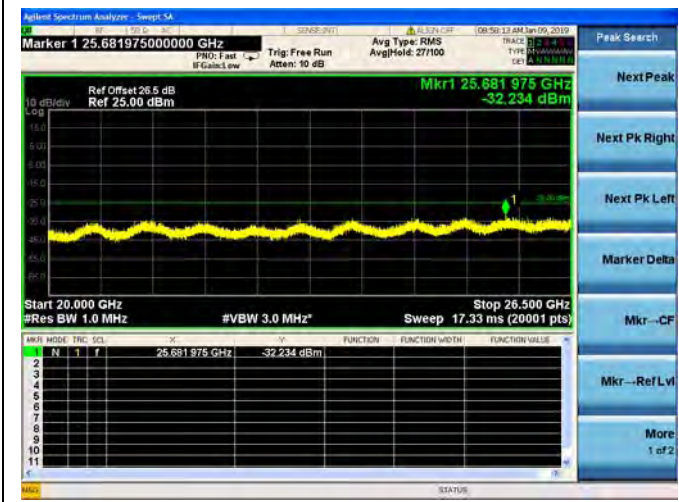

LTE Band 30 5MHz BW Mid Channel

QPSK

LTE Band 30 5MHz BW Mid Channel  
16QAM

LTE Band 30 5MHz BW Mid Channel  
64QAM

LTE Band 30 5MHz BW High Channel  
QPSK

LTE Band 30 5MHz BW High Channel  
16QAM

LTE Band 30 5MHz BW High Channel  
64QAM

LTE Band 30 10MHz BW Mid Channel

QPSK

LTE Band 30 10MHz BW Mid Channel  
16QAM

LTE Band 30 10MHz BW Mid Channel  
64QAM

LTE Band 38 5MHz BW Low Channel

QPSK

LTE Band 38 5MHz BW Low Channel  
16QAM

LTE Band 38 5MHz BW Low Channel  
64QAM

LTE Band 38 5MHz BW Mid Channel  
QPSK

LTE Band 38 5MHz BW Mid Channel  
16QAM

LTE Band 38 5MHz BW Mid Channel  
64QAM

LTE Band 38 5MHz BW High Channel  
QPSK

LTE Band 38 5MHz BW High Channel  
16QAM

LTE Band 38 5MHz BW High Channel  
64QAM