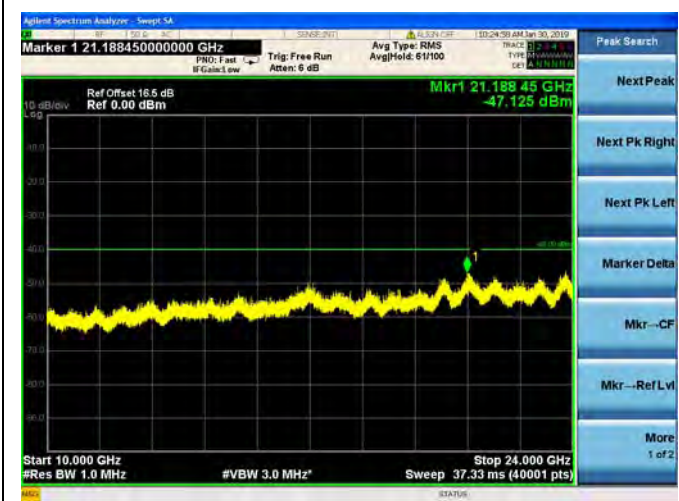

LTE Band 26 15MHz BW High Channel

QPSK

16QAM

64QAM

LTE Band 30 5MHz BW Low Channel

QPSK

LTE Band 30 5MHz BW Low Channel  
16QAM

LTE Band 30 5MHz BW Low Channel  
64QAM

LTE Band 30 5MHz BW Mid Channel

QPSK

LTE Band 30 5MHz BW Mid Channel  
16QAM

LTE Band 30 5MHz BW Mid Channel  
64QAM

LTE Band 30 5MHz BW High Channel  
QPSK

LTE Band 30 5MHz BW High Channel  
16QAM

LTE Band 30 5MHz BW High Channel  
64QAM

LTE Band 30 10MHz BW Mid Channel

QPSK

LTE Band 30 10MHz BW Mid Channel  
16QAM

LTE Band 30 10MHz BW Mid Channel  
64QAM

LTE Band 38 5MHz BW Low Channel

QPSK

LTE Band 38 5MHz BW Low Channel  
16QAM

LTE Band 38 5MHz BW Low Channel  
64QAM