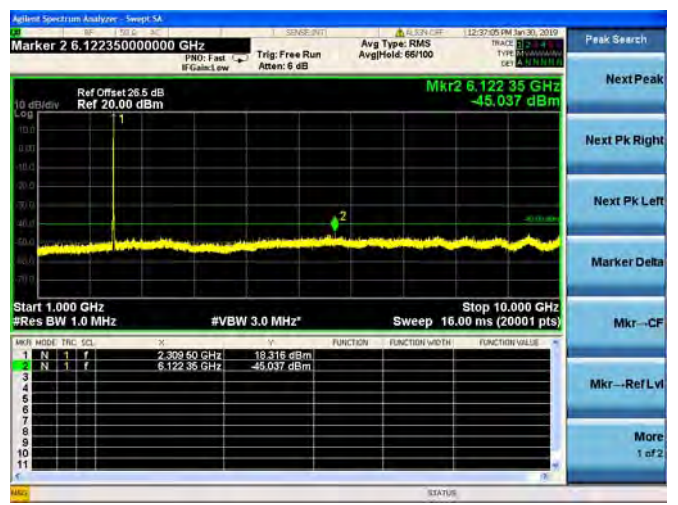

LTE Band 26 15MHz BW Low Channel

QPSK

16QAM

64QAM

LTE Band 26 15MHz BW Mid Channel

QPSK

16QAM

64QAM

LTE Band 26 15MHz BW High Channel

QPSK

16QAM

64QAM

LTE Band 30 5MHz BW Low Channel

QPSK

LTE Band 30 5MHz BW Low Channel  
16QAM

LTE Band 30 5MHz BW Low Channel  
64QAM

LTE Band 30 5MHz BW Mid Channel

QPSK

LTE Band 30 5MHz BW Mid Channel  
16QAM

LTE Band 30 5MHz BW Mid Channel  
64QAM

LTE Band 30 5MHz BW High Channel  
QPSK

LTE Band 30 5MHz BW High Channel  
16QAM

LTE Band 30 5MHz BW High Channel  
64QAM