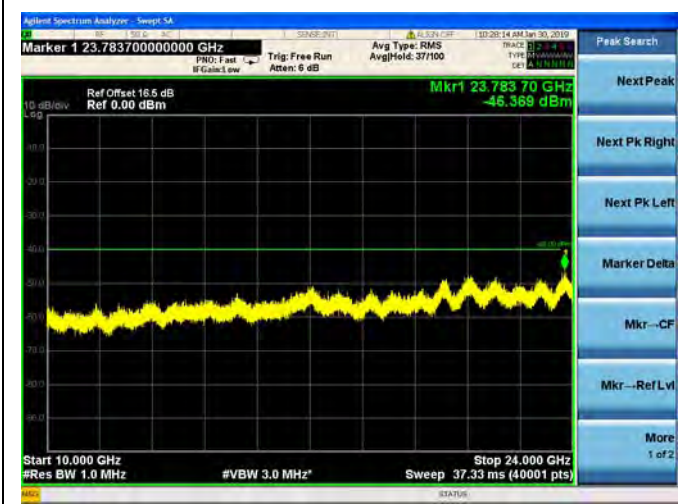

LTE Band 26 15MHz BW High Channel

QPSK

16QAM

64QAM

LTE Band 30 5MHz BW Low Channel

QPSK

LTE Band 30 5MHz BW Low Channel  
16QAM

LTE Band 30 5MHz BW Low Channel  
64QAM

LTE Band 30 5MHz BW Mid Channel

QPSK

LTE Band 30 5MHz BW Mid Channel  
16QAM

LTE Band 30 5MHz BW Mid Channel  
64QAM

LTE Band 30 5MHz BW High Channel  
QPSK

LTE Band 30 5MHz BW High Channel  
16QAM

LTE Band 30 5MHz BW High Channel  
64QAM