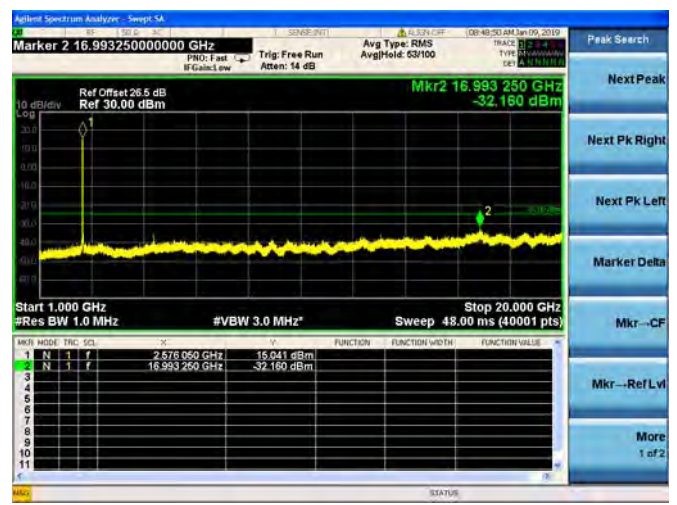

LTE Band 38 5MHz BW Mid Channel  
QPSK

LTE Band 38 5MHz BW Mid Channel  
16QAM

LTE Band 38 5MHz BW Mid Channel  
64QAM

LTE Band 38 5MHz BW High Channel  
QPSK

LTE Band 38 5MHz BW High Channel  
16QAM

LTE Band 38 5MHz BW High Channel  
64QAM

LTE Band 38 10MHz BW Low Channel  
QPSK

LTE Band 38 10MHz BW Low Channel  
16QAM

LTE Band 38 10MHz BW Low Channel  
64QAM

LTE Band 38 10MHz BW Mid Channel  
QPSK

LTE Band 38 10MHz BW Mid Channel  
16QAM

LTE Band 38 10MHz BW Mid Channel  
64QAM

LTE Band 38 10MHz BW High Channel  
QPSK

LTE Band 38 10MHz BW High Channel  
16QAM

LTE Band 38 10MHz BW High Channel  
64QAM

LTE Band 38 15MHz BW Low Channel  
QPSK

LTE Band 38 15MHz BW Low Channel  
16QAM