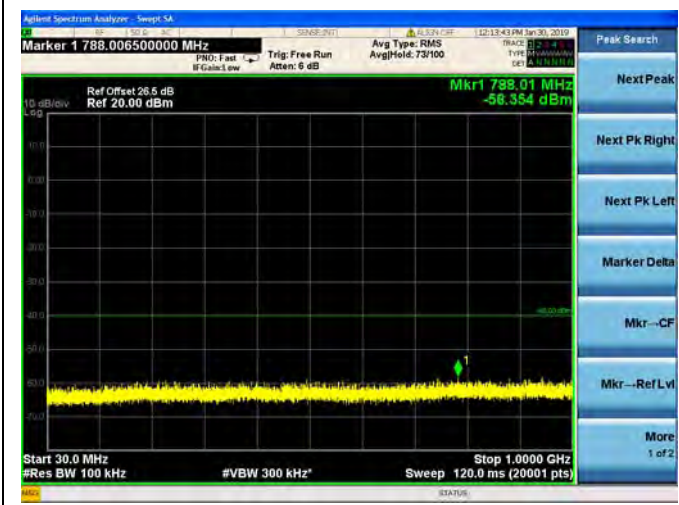

LTE Band 26 15MHz BW High Channel

QPSK

16QAM

64QAM

LTE Band 30 5MHz BW Low Channel

QPSK

LTE Band 30 5MHz BW Low Channel  
16QAM

LTE Band 30 5MHz BW Low Channel  
64QAM

LTE Band 30 5MHz BW Mid Channel

QPSK

LTE Band 30 5MHz BW Mid Channel  
16QAM

LTE Band 30 5MHz BW Mid Channel  
64QAM

LTE Band 30 5MHz BW High Channel  
QPSK

LTE Band 30 5MHz BW High Channel  
16QAM

LTE Band 30 5MHz BW High Channel  
64QAM