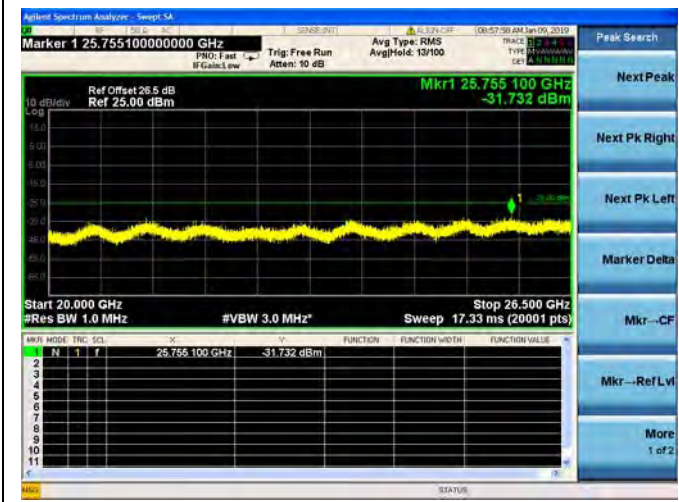

LTE Band 30 5MHz BW Mid Channel

QPSK

LTE Band 30 5MHz BW Mid Channel  
16QAM

LTE Band 30 5MHz BW Mid Channel  
64QAM

LTE Band 30 5MHz BW High Channel  
QPSK

LTE Band 30 5MHz BW High Channel  
16QAM

LTE Band 30 5MHz BW High Channel  
64QAM

LTE Band 30 10MHz BW Mid Channel

QPSK

LTE Band 30 10MHz BW Mid Channel  
16QAM

LTE Band 30 10MHz BW Mid Channel  
64QAM

LTE Band 38 5MHz BW Low Channel

QPSK

LTE Band 38 5MHz BW Low Channel  
16QAM

LTE Band 38 5MHz BW Low Channel  
64QAM

LTE Band 38 5MHz BW Mid Channel  
QPSK

LTE Band 38 5MHz BW Mid Channel  
16QAM

LTE Band 38 5MHz BW Mid Channel  
64QAM

LTE Band 38 5MHz BW High Channel  
QPSK

LTE Band 38 5MHz BW High Channel  
16QAM

LTE Band 38 5MHz BW High Channel  
64QAM