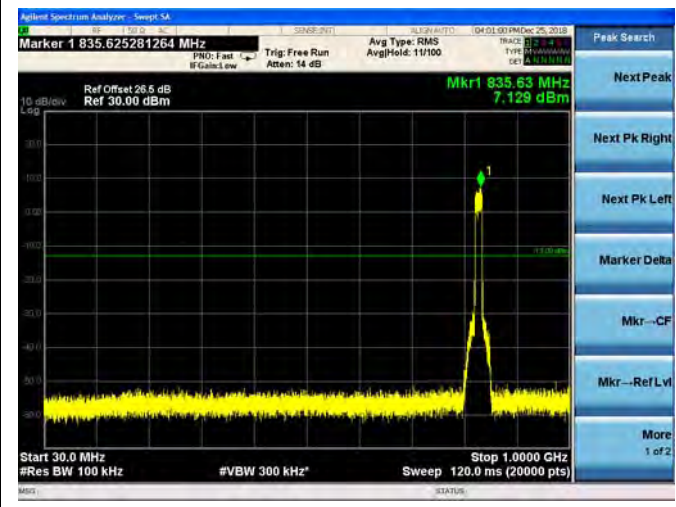

LTE Band 26 10MHz BW Mid Channel

QPSK

16QAM

64QAM

LTE Band 26 10MHz BW High Channel

QPSK

16QAM

64QAM

LTE Band 26 15MHz BW Low Channel

QPSK

16QAM

64QAM

LTE Band 26 15MHz BW Mid Channel

QPSK

16QAM

64QAM