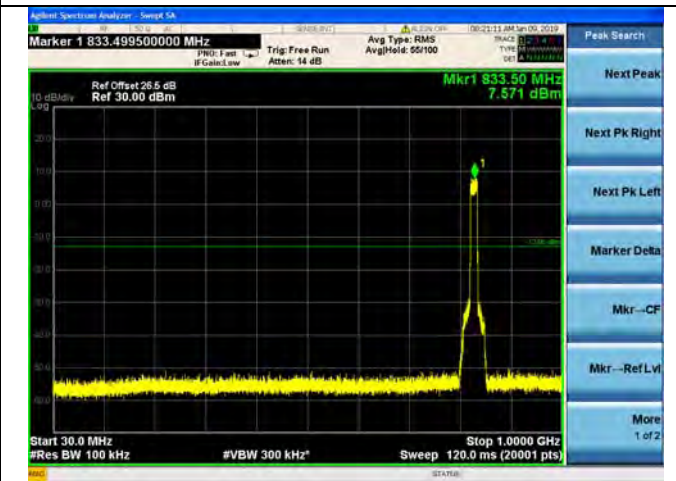

LTE Band 26 15MHz BW Low Channel

QPSK

16QAM

64QAM

LTE Band 26 15MHz BW Mid Channel

QPSK

16QAM

64QAM

LTE Band 26 15MHz BW High Channel

QPSK

16QAM

64QAM

LTE Band 30 5MHz BW Low Channel

QPSK

LTE Band 30 5MHz BW Low Channel  
16QAM

LTE Band 30 5MHz BW Low Channel  
64QAM