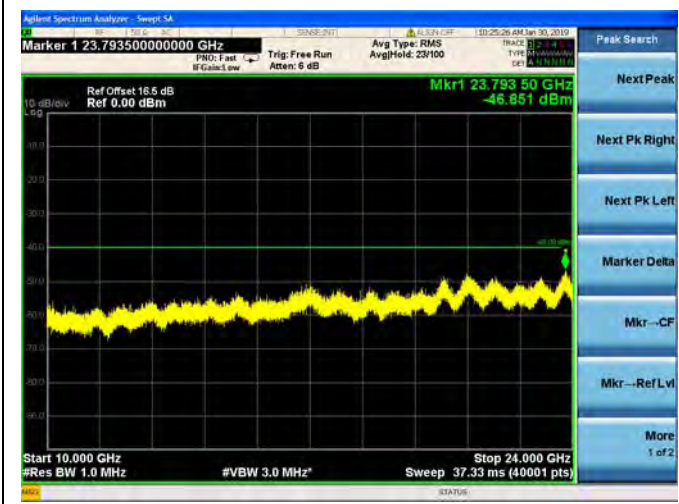

LTE Band 30 5MHz BW Mid Channel

QPSK

LTE Band 30 5MHz BW Mid Channel  
16QAM

LTE Band 30 5MHz BW Mid Channel  
64QAM

LTE Band 30 5MHz BW High Channel  
QPSK

LTE Band 30 5MHz BW High Channel  
16QAM

LTE Band 30 5MHz BW High Channel  
64QAM

LTE Band 30 10MHz BW Mid Channel

QPSK

LTE Band 30 10MHz BW Mid Channel  
16QAM

LTE Band 30 10MHz BW Mid Channel  
64QAM

LTE Band 38 5MHz BW Low Channel

QPSK

LTE Band 38 5MHz BW Low Channel  
16QAM

LTE Band 38 5MHz BW Low Channel  
64QAM