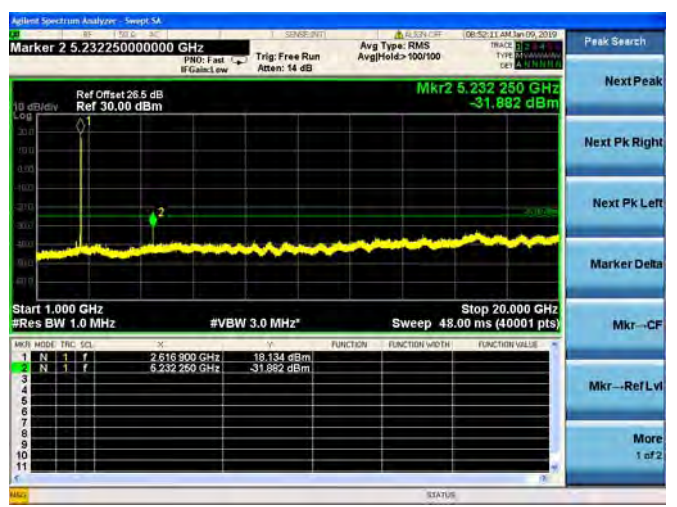

LTE Band 30 10MHz BW Mid Channel

QPSK

LTE Band 30 10MHz BW Mid Channel  
16QAM

LTE Band 30 10MHz BW Mid Channel  
64QAM

LTE Band 38 5MHz BW Low Channel

QPSK

LTE Band 38 5MHz BW Low Channel  
16QAM

LTE Band 38 5MHz BW Low Channel  
64QAM

LTE Band 38 5MHz BW Mid Channel  
QPSK

LTE Band 38 5MHz BW Mid Channel  
16QAM

LTE Band 38 5MHz BW Mid Channel  
64QAM

LTE Band 38 5MHz BW High Channel  
QPSK

LTE Band 38 5MHz BW High Channel  
16QAM

LTE Band 38 5MHz BW High Channel  
64QAM

LTE Band 38 10MHz BW Low Channel  
QPSK

LTE Band 38 10MHz BW Low Channel  
16QAM

LTE Band 38 10MHz BW Low Channel  
64QAM

LTE Band 38 10MHz BW Mid Channel  
QPSK

LTE Band 38 10MHz BW Mid Channel  
16QAM

LTE Band 38 10MHz BW Mid Channel  
64QAM