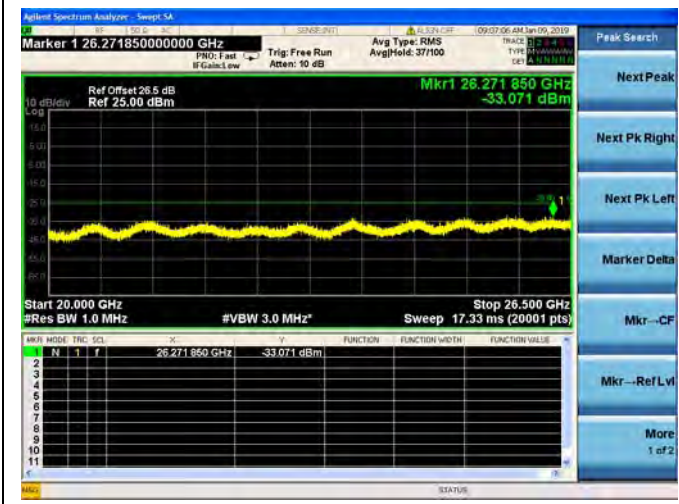

LTE Band 38 5MHz BW Mid Channel  
QPSK

LTE Band 38 5MHz BW Mid Channel  
16QAM

LTE Band 38 5MHz BW Mid Channel  
64QAM

LTE Band 38 5MHz BW High Channel  
QPSK

LTE Band 38 5MHz BW High Channel  
16QAM

LTE Band 38 5MHz BW High Channel  
64QAM

LTE Band 38 10MHz BW Low Channel  
QPSK

LTE Band 38 10MHz BW Low Channel  
16QAM

LTE Band 38 10MHz BW Low Channel  
64QAM

LTE Band 38 10MHz BW Mid Channel  
QPSK

LTE Band 38 10MHz BW Mid Channel  
16QAM

LTE Band 38 10MHz BW Mid Channel  
64QAM

LTE Band 38 10MHz BW High Channel  
QPSK

LTE Band 38 10MHz BW High Channel  
16QAM

LTE Band 38 10MHz BW High Channel  
64QAM

LTE Band 38 15MHz BW Low Channel  
QPSK

LTE Band 38 15MHz BW Low Channel  
16QAM