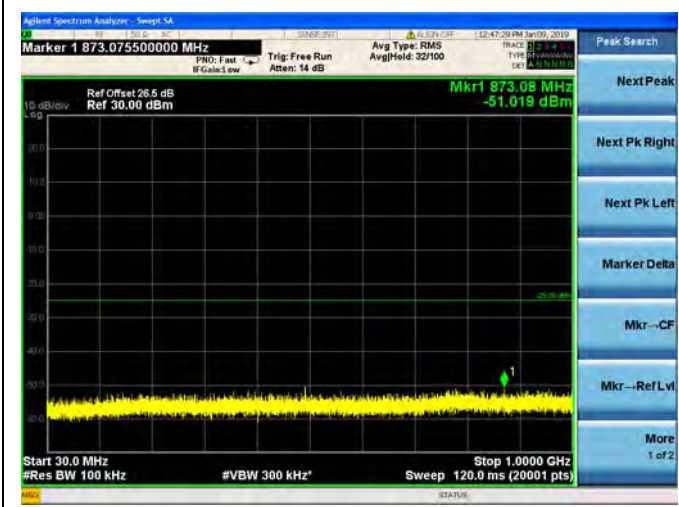

LTE Band 30 10MHz BW Mid Channel

QPSK

LTE Band 30 10MHz BW Mid Channel  
16QAM

LTE Band 30 10MHz BW Mid Channel  
64QAM

LTE Band 38 5MHz BW Low Channel

QPSK

LTE Band 38 5MHz BW Low Channel  
16QAM

LTE Band 38 5MHz BW Low Channel  
64QAM

LTE Band 38 5MHz BW Mid Channel  
QPSK

LTE Band 38 5MHz BW Mid Channel  
16QAM

LTE Band 38 5MHz BW Mid Channel  
64QAM

LTE Band 38 5MHz BW High Channel  
QPSK

LTE Band 38 5MHz BW High Channel  
16QAM

LTE Band 38 5MHz BW High Channel  
64QAM

LTE Band 38 10MHz BW Low Channel  
QPSK

LTE Band 38 10MHz BW Low Channel  
16QAM

LTE Band 38 10MHz BW Low Channel  
64QAM

LTE Band 38 10MHz BW Mid Channel  
QPSK

LTE Band 38 10MHz BW Mid Channel  
16QAM

LTE Band 38 10MHz BW Mid Channel  
64QAM