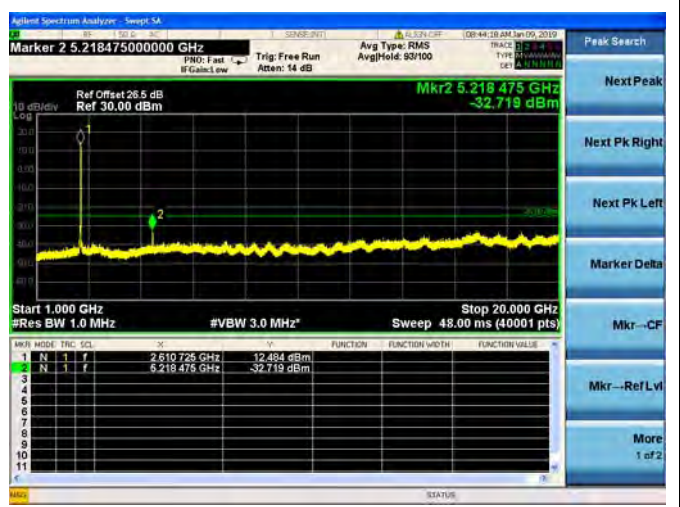

LTE Band 38 10MHz BW High Channel  
QPSK

LTE Band 38 10MHz BW High Channel  
16QAM

LTE Band 38 10MHz BW High Channel  
64QAM

LTE Band 38 15MHz BW Low Channel  
QPSK

LTE Band 38 15MHz BW Low Channel  
16QAM

LTE Band 38 15MHz BW Low Channel  
64QAM

LTE Band 38 15MHz BW Mid Channel  
QPSK

LTE Band 38 15MHz BW Mid Channel  
16QAM

LTE Band 38 15MHz BW Mid Channel  
64QAM

LTE Band 38 15MHz BW High Channel  
QPSK

LTE Band 38 15MHz BW High Channel  
16QAM

LTE Band 38 15MHz BW High Channel  
64QAM