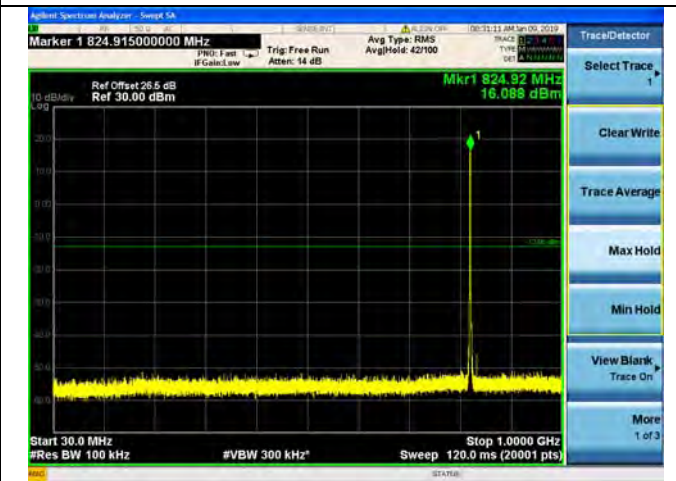

LTE Band 26 1.4MHz BW Low Channel

QPSK

16QAM

64QAM

LTE Band 26 1.4MHz BW Mid Channel

QPSK

16QAM

64QAM

LTE Band 26 1.4MHz BW High Channel

QPSK

16QAM

64QAM

LTE Band 26 3MHz BW Low Channel

QPSK

16QAM

64QAM