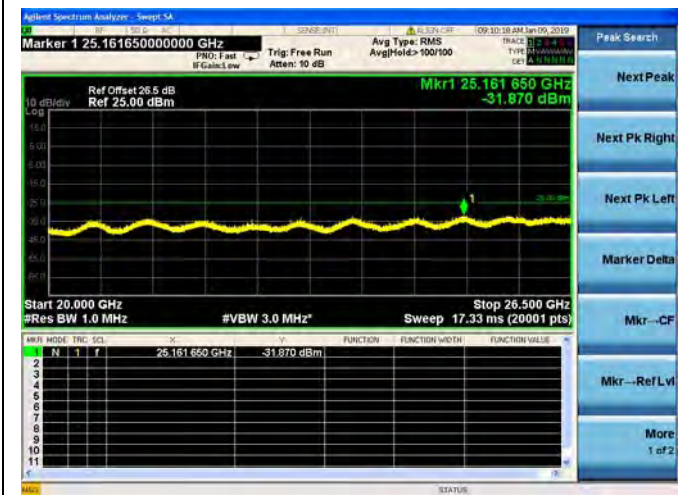

LTE Band 38 10MHz BW Low Channel  
QPSK

LTE Band 38 10MHz BW Low Channel  
16QAM

LTE Band 38 10MHz BW Low Channel  
64QAM

LTE Band 38 10MHz BW Mid Channel  
QPSK

LTE Band 38 10MHz BW Mid Channel  
16QAM

LTE Band 38 10MHz BW Mid Channel  
64QAM

LTE Band 38 10MHz BW High Channel  
QPSK

LTE Band 38 10MHz BW High Channel  
16QAM

LTE Band 38 10MHz BW High Channel  
64QAM

LTE Band 38 15MHz BW Low Channel  
QPSK

LTE Band 38 15MHz BW Low Channel  
16QAM

LTE Band 38 15MHz BW Low Channel  
64QAM

LTE Band 38 15MHz BW Mid Channel  
QPSK

LTE Band 38 15MHz BW Mid Channel  
16QAM

LTE Band 38 15MHz BW Mid Channel  
64QAM

LTE Band 38 15MHz BW High Channel  
QPSK

LTE Band 38 15MHz BW High Channel  
16QAM