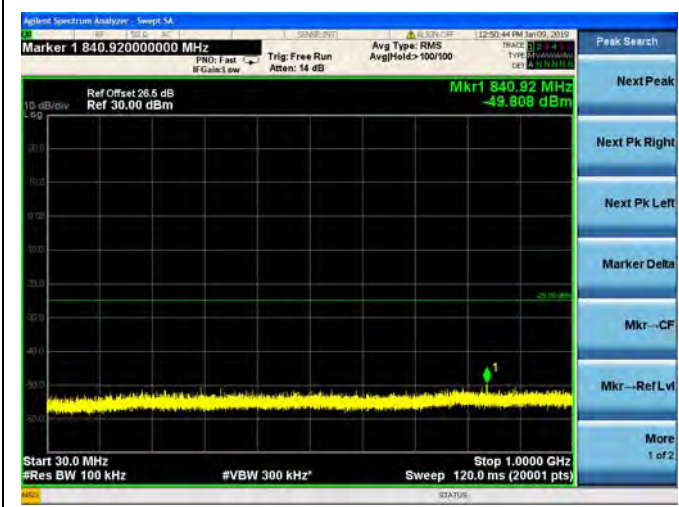

LTE Band 30 10MHz BW Mid Channel

QPSK

LTE Band 30 10MHz BW Mid Channel  
16QAM

LTE Band 30 10MHz BW Mid Channel  
64QAM

LTE Band 38 5MHz BW Low Channel

QPSK

LTE Band 38 5MHz BW Low Channel  
16QAM

LTE Band 38 5MHz BW Low Channel  
64QAM

LTE Band 38 5MHz BW Mid Channel  
QPSK

LTE Band 38 5MHz BW Mid Channel  
16QAM

LTE Band 38 5MHz BW Mid Channel  
64QAM

LTE Band 38 5MHz BW High Channel  
QPSK

LTE Band 38 5MHz BW High Channel  
16QAM

LTE Band 38 5MHz BW High Channel  
64QAM