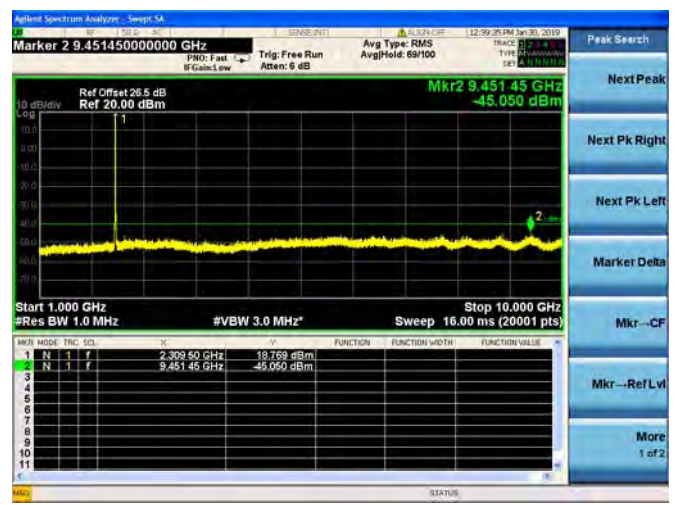

LTE Band 26 15MHz BW Low Channel

QPSK

16QAM

64QAM

LTE Band 26 15MHz BW Mid Channel

QPSK

16QAM

64QAM

LTE Band 26 15MHz BW High Channel

QPSK

16QAM

64QAM

LTE Band 30 5MHz BW Low Channel

QPSK

LTE Band 30 5MHz BW Low Channel  
16QAM

LTE Band 30 5MHz BW Low Channel  
64QAM

LTE Band 30 5MHz BW Mid Channel

QPSK

LTE Band 30 5MHz BW Mid Channel  
16QAM

LTE Band 30 5MHz BW Mid Channel  
64QAM

LTE Band 30 5MHz BW High Channel  
QPSK

LTE Band 30 5MHz BW High Channel  
16QAM

LTE Band 30 5MHz BW High Channel  
64QAM