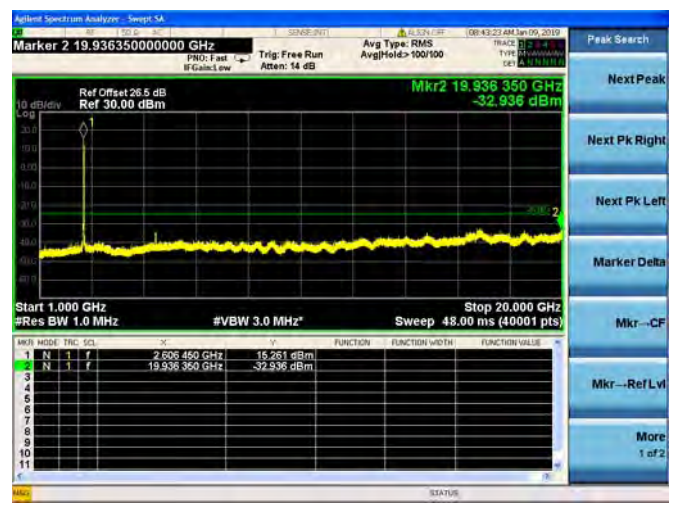

LTE Band 38 10MHz BW High Channel  
QPSK

LTE Band 38 10MHz BW High Channel  
16QAM

LTE Band 38 10MHz BW High Channel  
64QAM

LTE Band 38 15MHz BW Low Channel  
QPSK

LTE Band 38 15MHz BW Low Channel  
16QAM

LTE Band 38 15MHz BW Low Channel  
64QAM

LTE Band 38 15MHz BW Mid Channel  
QPSK

LTE Band 38 15MHz BW Mid Channel  
16QAM

LTE Band 38 15MHz BW Mid Channel  
64QAM

LTE Band 38 15MHz BW High Channel  
QPSK

LTE Band 38 15MHz BW High Channel  
16QAM

LTE Band 38 15MHz BW High Channel  
64QAM