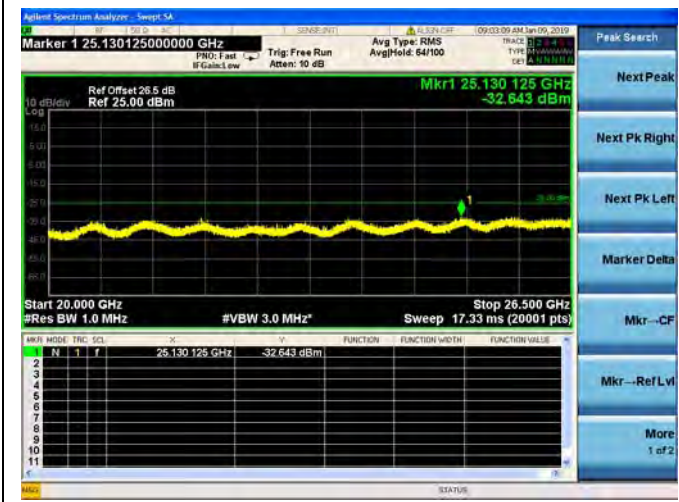

LTE Band 38 5MHz BW Mid Channel  
QPSK

LTE Band 38 5MHz BW Mid Channel  
16QAM

LTE Band 38 5MHz BW Mid Channel  
64QAM

LTE Band 38 5MHz BW High Channel  
QPSK

LTE Band 38 5MHz BW High Channel  
16QAM

LTE Band 38 5MHz BW High Channel  
64QAM

LTE Band 38 10MHz BW Low Channel  
QPSK

LTE Band 38 10MHz BW Low Channel  
16QAM

LTE Band 38 10MHz BW Low Channel  
64QAM

LTE Band 38 10MHz BW Mid Channel  
QPSK

LTE Band 38 10MHz BW Mid Channel  
16QAM

LTE Band 38 10MHz BW Mid Channel  
64QAM

LTE Band 38 10MHz BW High Channel  
QPSK

LTE Band 38 10MHz BW High Channel  
16QAM

LTE Band 38 10MHz BW High Channel  
64QAM

LTE Band 38 15MHz BW Low Channel  
QPSK

LTE Band 38 15MHz BW Low Channel  
16QAM