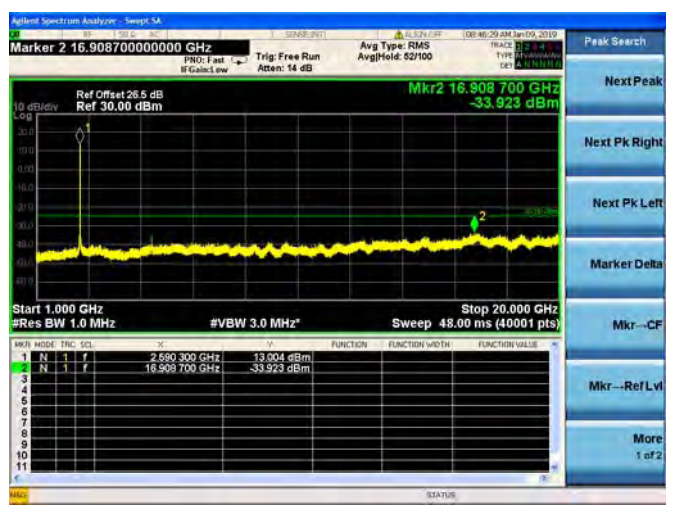

LTE Band 38 10MHz BW Low Channel  
QPSK

LTE Band 38 10MHz BW Low Channel  
16QAM

LTE Band 38 10MHz BW Low Channel  
64QAM

LTE Band 38 10MHz BW Mid Channel  
QPSK

LTE Band 38 10MHz BW Mid Channel  
16QAM

LTE Band 38 10MHz BW Mid Channel  
64QAM

LTE Band 38 10MHz BW High Channel  
QPSK

LTE Band 38 10MHz BW High Channel  
16QAM

LTE Band 38 10MHz BW High Channel  
64QAM

LTE Band 38 15MHz BW Low Channel  
QPSK

LTE Band 38 15MHz BW Low Channel  
16QAM

LTE Band 38 15MHz BW Low Channel  
64QAM

LTE Band 38 15MHz BW Mid Channel  
QPSK

LTE Band 38 15MHz BW Mid Channel  
16QAM

LTE Band 38 15MHz BW Mid Channel  
64QAM

LTE Band 38 15MHz BW High Channel  
QPSK

LTE Band 38 15MHz BW High Channel  
16QAM