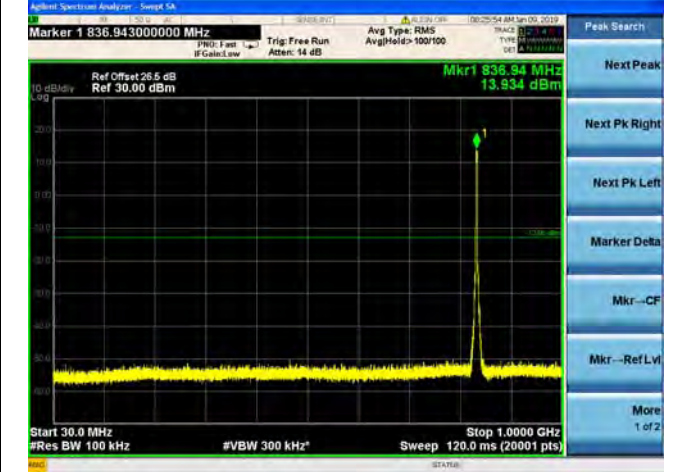

LTE Band 26 3MHz BW Mid Channel

QPSK

16QAM

64QAM

LTE Band 26 3MHz BW High Channel

QPSK

16QAM

64QAM

LTE Band 26 5MHz BW Low Channel

QPSK

16QAM

64QAM

LTE Band 26 5MHz BW Mid Channel

QPSK

16QAM

64QAM