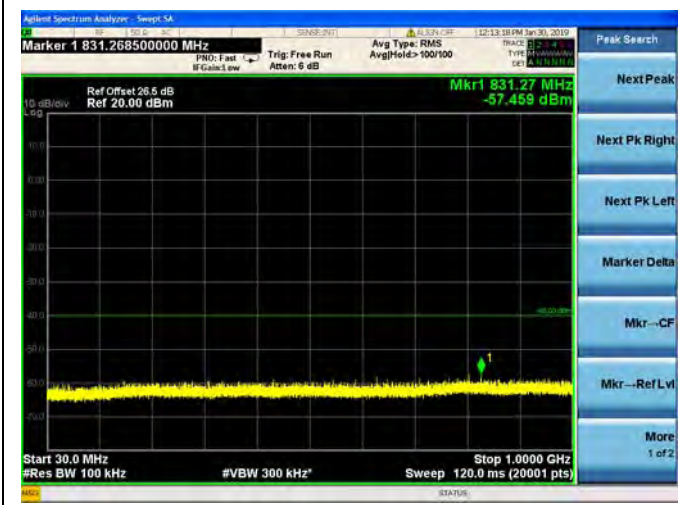

LTE Band 30 5MHz BW Mid Channel

QPSK

LTE Band 30 5MHz BW Mid Channel  
16QAM

LTE Band 30 5MHz BW Mid Channel  
64QAM

LTE Band 30 5MHz BW High Channel  
QPSK

LTE Band 30 5MHz BW High Channel  
16QAM

LTE Band 30 5MHz BW High Channel  
64QAM

LTE Band 30 10MHz BW Mid Channel

QPSK

LTE Band 30 10MHz BW Mid Channel  
16QAM

LTE Band 30 10MHz BW Mid Channel  
64QAM

LTE Band 38 5MHz BW Low Channel

QPSK

LTE Band 38 5MHz BW Low Channel  
16QAM

LTE Band 38 5MHz BW Low Channel  
64QAM