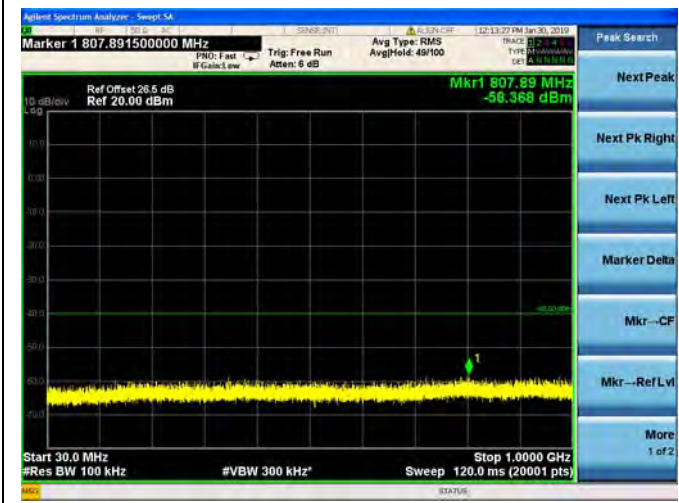

LTE Band 30 5MHz BW Mid Channel

QPSK

LTE Band 30 5MHz BW Mid Channel  
16QAM

LTE Band 30 5MHz BW Mid Channel  
64QAM

LTE Band 30 5MHz BW High Channel  
QPSK

LTE Band 30 5MHz BW High Channel  
16QAM

LTE Band 30 5MHz BW High Channel  
64QAM

LTE Band 30 10MHz BW Mid Channel

QPSK

LTE Band 30 10MHz BW Mid Channel  
16QAM

LTE Band 30 10MHz BW Mid Channel  
64QAM

LTE Band 38 5MHz BW Low Channel

QPSK

LTE Band 38 5MHz BW Low Channel  
16QAM

LTE Band 38 5MHz BW Low Channel  
64QAM