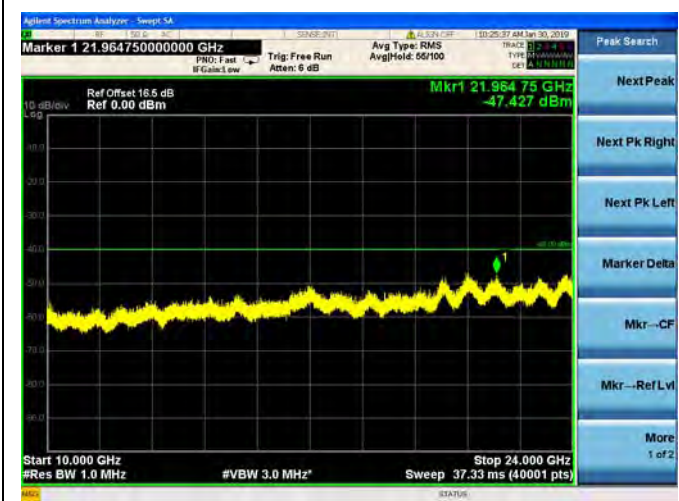

LTE Band 26 15MHz BW High Channel

QPSK

16QAM

64QAM

LTE Band 30 5MHz BW Low Channel

QPSK

LTE Band 30 5MHz BW Low Channel  
16QAM

LTE Band 30 5MHz BW Low Channel  
64QAM

LTE Band 30 5MHz BW Mid Channel

QPSK

LTE Band 30 5MHz BW Mid Channel  
16QAM

LTE Band 30 5MHz BW Mid Channel  
64QAM

LTE Band 30 5MHz BW High Channel  
QPSK

LTE Band 30 5MHz BW High Channel  
16QAM

LTE Band 30 5MHz BW High Channel  
64QAM

LTE Band 30 10MHz BW Mid Channel

QPSK

LTE Band 30 10MHz BW Mid Channel  
16QAM

LTE Band 30 10MHz BW Mid Channel  
64QAM

LTE Band 38 5MHz BW Low Channel

QPSK

LTE Band 38 5MHz BW Low Channel  
16QAM

LTE Band 38 5MHz BW Low Channel  
64QAM