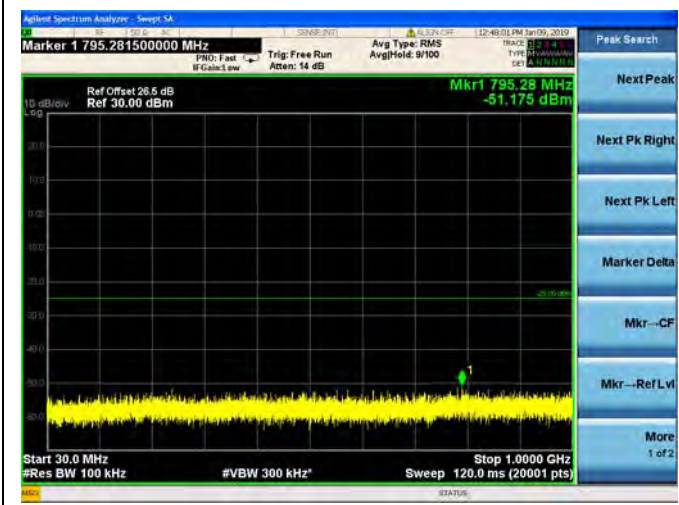

LTE Band 38 5MHz BW Mid Channel  
QPSK

LTE Band 38 5MHz BW Mid Channel  
16QAM

LTE Band 38 5MHz BW Mid Channel  
64QAM

LTE Band 38 5MHz BW High Channel  
QPSK

LTE Band 38 5MHz BW High Channel  
16QAM

LTE Band 38 5MHz BW High Channel  
64QAM

LTE Band 38 10MHz BW Low Channel  
QPSK

LTE Band 38 10MHz BW Low Channel  
16QAM

LTE Band 38 10MHz BW Low Channel  
64QAM

LTE Band 38 10MHz BW Mid Channel  
QPSK

LTE Band 38 10MHz BW Mid Channel  
16QAM

LTE Band 38 10MHz BW Mid Channel  
64QAM

LTE Band 38 10MHz BW High Channel  
QPSK

LTE Band 38 10MHz BW High Channel  
16QAM

LTE Band 38 10MHz BW High Channel  
64QAM

LTE Band 38 15MHz BW Low Channel  
QPSK

LTE Band 38 15MHz BW Low Channel  
16QAM