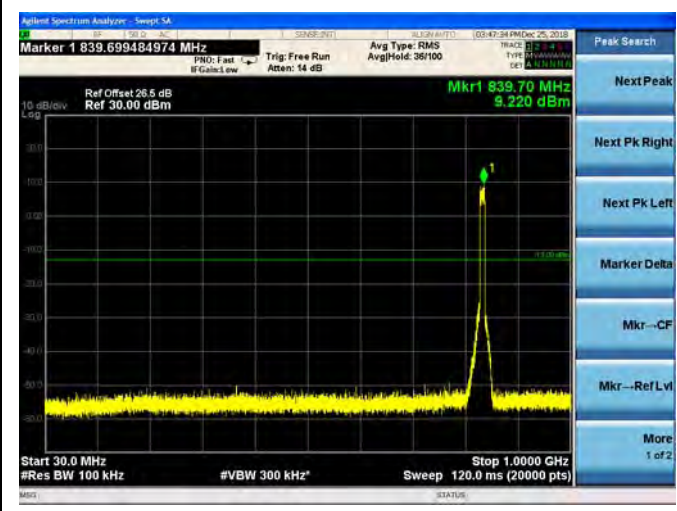

LTE Band 26 5MHz BW High Channel

QPSK

16QAM

64QAM

LTE Band 26 10MHz BW Low Channel

QPSK

16QAM

64QAM

LTE Band 26 10MHz BW Mid Channel

QPSK

16QAM

64QAM

LTE Band 26 10MHz BW High Channel

QPSK

16QAM

64QAM