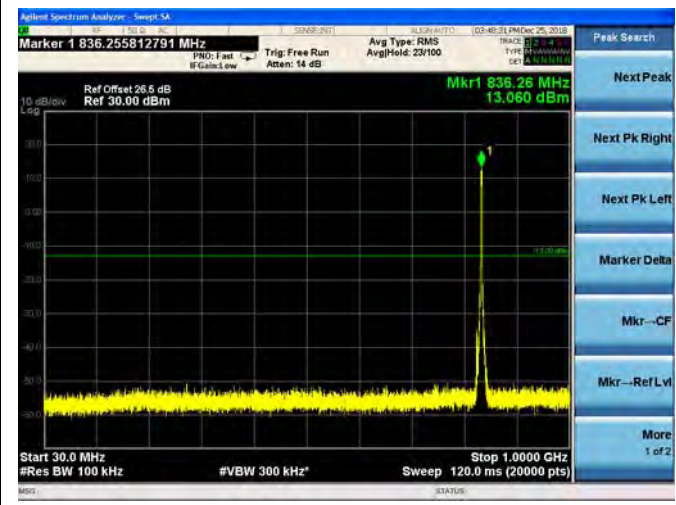

LTE Band 26 1.4MHz BW High Channel

QPSK

16QAM

64QAM

LTE Band 26 3MHz BW Low Channel

QPSK

16QAM

64QAM

LTE Band 26 3MHz BW Mid Channel

QPSK

16QAM

64QAM

LTE Band 26 3MHz BW High Channel

QPSK

16QAM

64QAM