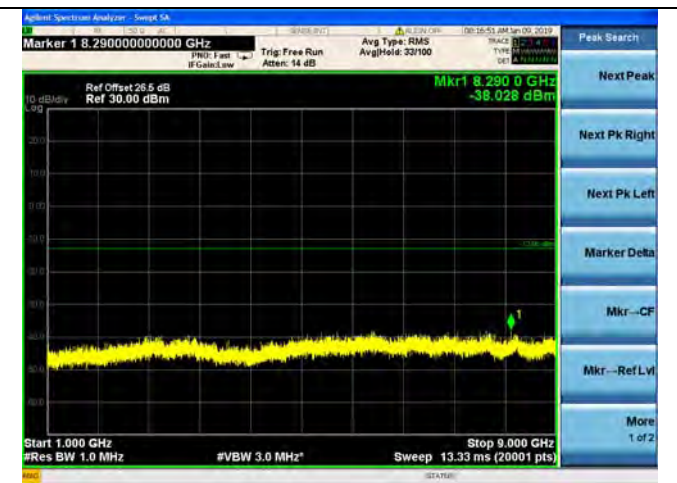

LTE Band 26 5MHz BW High Channel

QPSK

16QAM

64QAM

LTE Band 26 10MHz BW Low Channel

QPSK

16QAM

64QAM

LTE Band 26 10MHz BW Mid Channel

QPSK

16QAM

64QAM

LTE Band 26 10MHz BW High Channel

QPSK

16QAM

64QAM