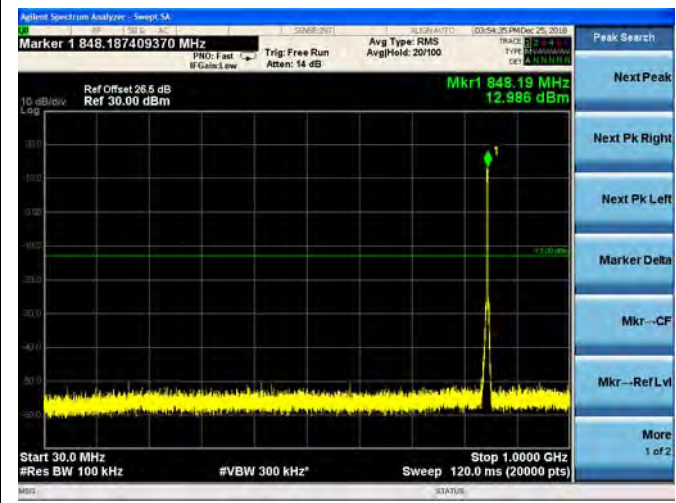

LTE Band 26 3MHz BW Mid Channel

QPSK

16QAM

64QAM

LTE Band 26 3MHz BW High Channel

QPSK

16QAM

64QAM

LTE Band 26 5MHz BW Low Channel

QPSK

16QAM

64QAM

LTE Band 26 5MHz BW Mid Channel

QPSK

16QAM

64QAM