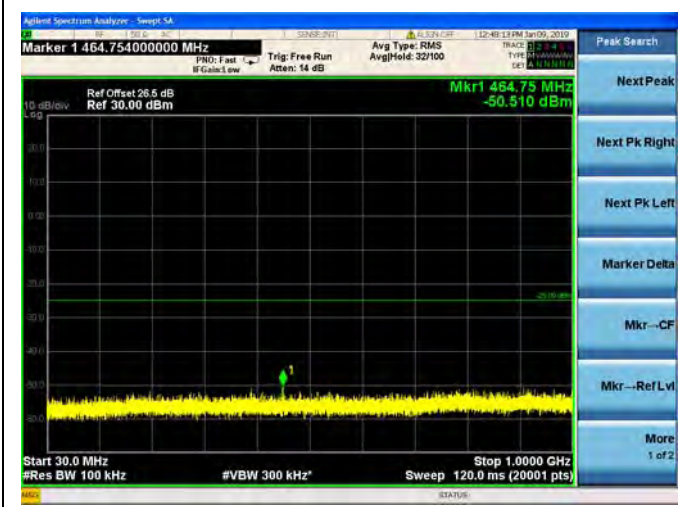

LTE Band 38 5MHz BW Mid Channel  
QPSK

LTE Band 38 5MHz BW Mid Channel  
16QAM

LTE Band 38 5MHz BW Mid Channel  
64QAM

LTE Band 38 5MHz BW High Channel  
QPSK

LTE Band 38 5MHz BW High Channel  
16QAM

LTE Band 38 5MHz BW High Channel  
64QAM

LTE Band 38 10MHz BW Low Channel  
QPSK

LTE Band 38 10MHz BW Low Channel  
16QAM

LTE Band 38 10MHz BW Low Channel  
64QAM

LTE Band 38 10MHz BW Mid Channel  
QPSK

LTE Band 38 10MHz BW Mid Channel  
16QAM

LTE Band 38 10MHz BW Mid Channel  
64QAM

LTE Band 38 10MHz BW High Channel  
QPSK

LTE Band 38 10MHz BW High Channel  
16QAM

LTE Band 38 10MHz BW High Channel  
64QAM

LTE Band 38 15MHz BW Low Channel  
QPSK

LTE Band 38 15MHz BW Low Channel  
16QAM