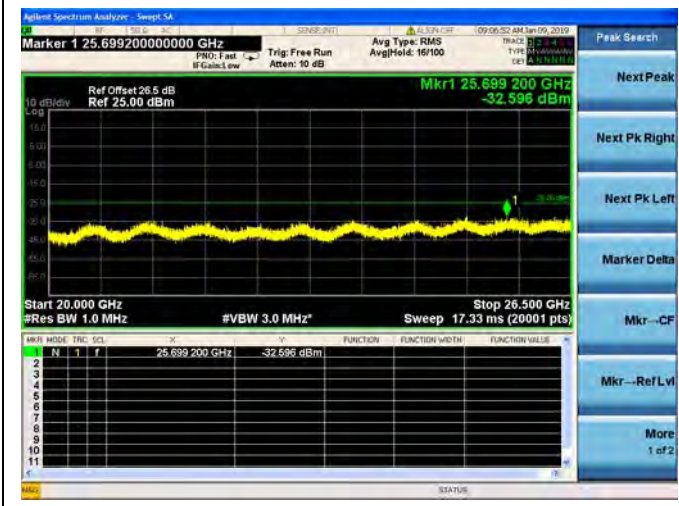

LTE Band 38 10MHz BW Low Channel  
QPSK

LTE Band 38 10MHz BW Low Channel  
16QAM

LTE Band 38 10MHz BW Low Channel  
64QAM

LTE Band 38 10MHz BW Mid Channel  
QPSK

LTE Band 38 10MHz BW Mid Channel  
16QAM

LTE Band 38 10MHz BW Mid Channel  
64QAM

LTE Band 38 10MHz BW High Channel  
QPSK

LTE Band 38 10MHz BW High Channel  
16QAM

LTE Band 38 10MHz BW High Channel  
64QAM

LTE Band 38 15MHz BW Low Channel  
QPSK

LTE Band 38 15MHz BW Low Channel  
16QAM

LTE Band 38 15MHz BW Low Channel  
64QAM

LTE Band 38 15MHz BW Mid Channel  
QPSK

LTE Band 38 15MHz BW Mid Channel  
16QAM

LTE Band 38 15MHz BW Mid Channel  
64QAM

LTE Band 38 15MHz BW High Channel  
QPSK

LTE Band 38 15MHz BW High Channel  
16QAM