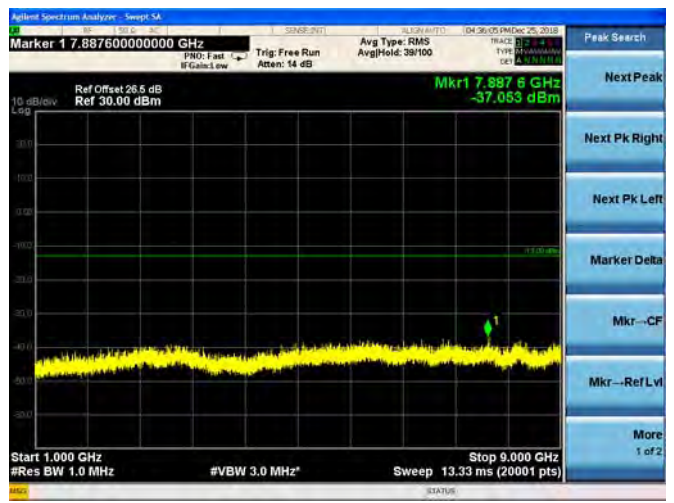

LTE Band 26 1.4MHz BW High Channel

QPSK

16QAM

64QAM

LTE Band 26 3MHz BW Low Channel

QPSK

16QAM

64QAM

LTE Band 26 3MHz BW Mid Channel

QPSK

16QAM

64QAM

LTE Band 26 3MHz BW High Channel

QPSK

16QAM

64QAM

LTE Band 26 5MHz BW Low Channel

QPSK

16QAM

64QAM

LTE Band 26 5MHz BW Mid Channel

QPSK

16QAM

64QAM