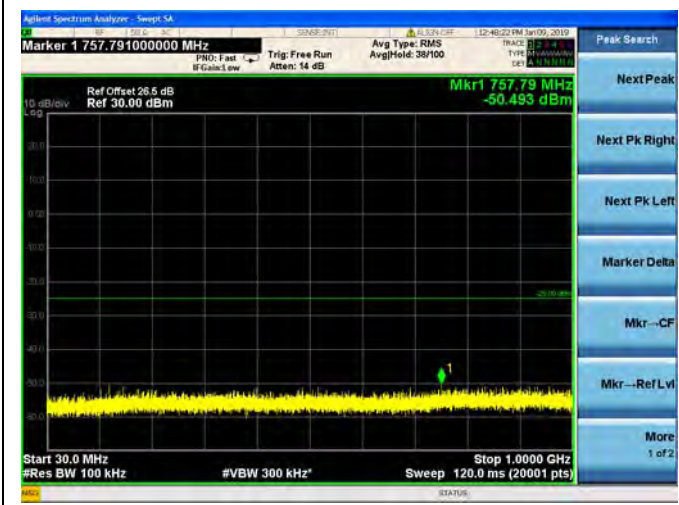

LTE Band 38 5MHz BW Mid Channel  
QPSK

LTE Band 38 5MHz BW Mid Channel  
16QAM

LTE Band 38 5MHz BW Mid Channel  
64QAM

LTE Band 38 5MHz BW High Channel  
QPSK

LTE Band 38 5MHz BW High Channel  
16QAM

LTE Band 38 5MHz BW High Channel  
64QAM

LTE Band 38 10MHz BW Low Channel  
QPSK

LTE Band 38 10MHz BW Low Channel  
16QAM

LTE Band 38 10MHz BW Low Channel  
64QAM

LTE Band 38 10MHz BW Mid Channel  
QPSK

LTE Band 38 10MHz BW Mid Channel  
16QAM

LTE Band 38 10MHz BW Mid Channel  
64QAM

LTE Band 38 10MHz BW High Channel  
QPSK

LTE Band 38 10MHz BW High Channel  
16QAM

LTE Band 38 10MHz BW High Channel  
64QAM

LTE Band 38 15MHz BW Low Channel  
QPSK

LTE Band 38 15MHz BW Low Channel  
16QAM