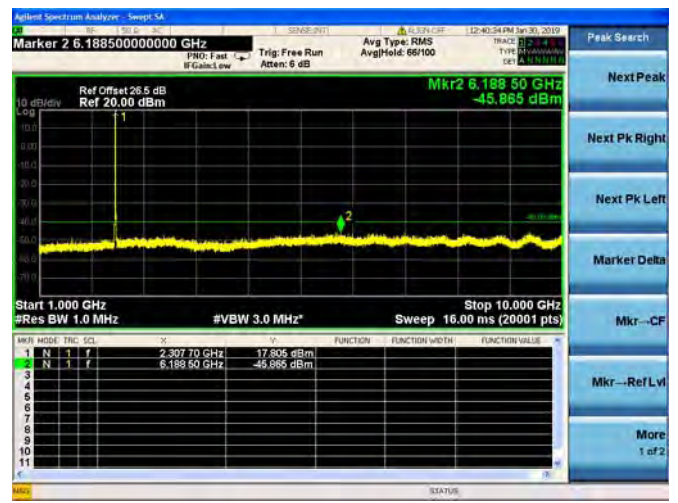

LTE Band 30 5MHz BW Mid Channel

QPSK

LTE Band 30 5MHz BW Mid Channel  
16QAM

LTE Band 30 5MHz BW Mid Channel  
64QAM

LTE Band 30 5MHz BW High Channel  
QPSK

LTE Band 30 5MHz BW High Channel  
16QAM

LTE Band 30 5MHz BW High Channel  
64QAM

LTE Band 30 10MHz BW Mid Channel

QPSK

LTE Band 30 10MHz BW Mid Channel  
16QAM

LTE Band 30 10MHz BW Mid Channel  
64QAM

LTE Band 38 5MHz BW Low Channel

QPSK

LTE Band 38 5MHz BW Low Channel  
16QAM

LTE Band 38 5MHz BW Low Channel  
64QAM