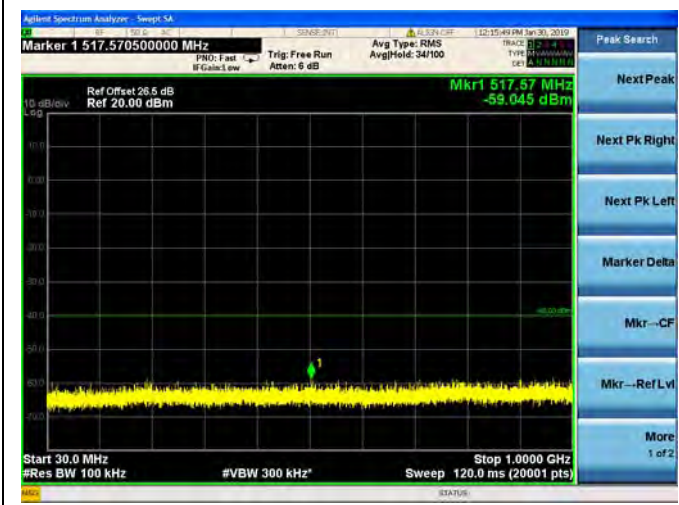

LTE Band 30 5MHz BW Mid Channel

QPSK

LTE Band 30 5MHz BW Mid Channel  
16QAM

LTE Band 30 5MHz BW Mid Channel  
64QAM

LTE Band 30 5MHz BW High Channel  
QPSK

LTE Band 30 5MHz BW High Channel  
16QAM

LTE Band 30 5MHz BW High Channel  
64QAM

LTE Band 30 10MHz BW Mid Channel

QPSK

LTE Band 30 10MHz BW Mid Channel  
16QAM

LTE Band 30 10MHz BW Mid Channel  
64QAM

LTE Band 38 5MHz BW Low Channel

QPSK

LTE Band 38 5MHz BW Low Channel  
16QAM

LTE Band 38 5MHz BW Low Channel  
64QAM

LTE Band 38 5MHz BW Mid Channel  
QPSK

LTE Band 38 5MHz BW Mid Channel  
16QAM

LTE Band 38 5MHz BW Mid Channel  
64QAM

LTE Band 38 5MHz BW High Channel  
QPSK

LTE Band 38 5MHz BW High Channel  
16QAM

LTE Band 38 5MHz BW High Channel  
64QAM