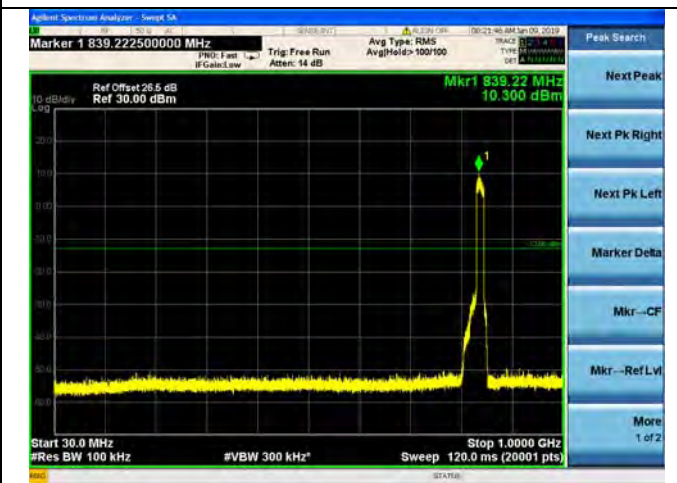

LTE Band 26 15MHz BW High Channel

QPSK

16QAM

64QAM

LTE Band 30 5MHz BW Low Channel

QPSK

LTE Band 30 5MHz BW Low Channel  
16QAM

LTE Band 30 5MHz BW Low Channel  
64QAM

LTE Band 30 5MHz BW Mid Channel

QPSK

LTE Band 30 5MHz BW Mid Channel  
16QAM

LTE Band 30 5MHz BW Mid Channel  
64QAM

LTE Band 30 5MHz BW High Channel  
QPSK

LTE Band 30 5MHz BW High Channel  
16QAM

LTE Band 30 5MHz BW High Channel  
64QAM