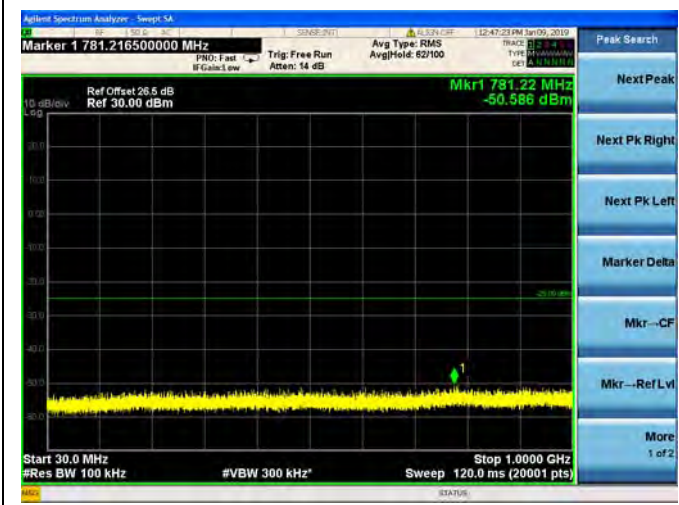

LTE Band 38 5MHz BW Mid Channel  
QPSK

LTE Band 38 5MHz BW Mid Channel  
16QAM

LTE Band 38 5MHz BW Mid Channel  
64QAM

LTE Band 38 5MHz BW High Channel  
QPSK

LTE Band 38 5MHz BW High Channel  
16QAM

LTE Band 38 5MHz BW High Channel  
64QAM

LTE Band 38 10MHz BW Low Channel  
QPSK

LTE Band 38 10MHz BW Low Channel  
16QAM

LTE Band 38 10MHz BW Low Channel  
64QAM

LTE Band 38 10MHz BW Mid Channel  
QPSK

LTE Band 38 10MHz BW Mid Channel  
16QAM

LTE Band 38 10MHz BW Mid Channel  
64QAM

LTE Band 38 10MHz BW High Channel  
QPSK

LTE Band 38 10MHz BW High Channel  
16QAM

LTE Band 38 10MHz BW High Channel  
64QAM

LTE Band 38 15MHz BW Low Channel  
QPSK

LTE Band 38 15MHz BW Low Channel  
16QAM