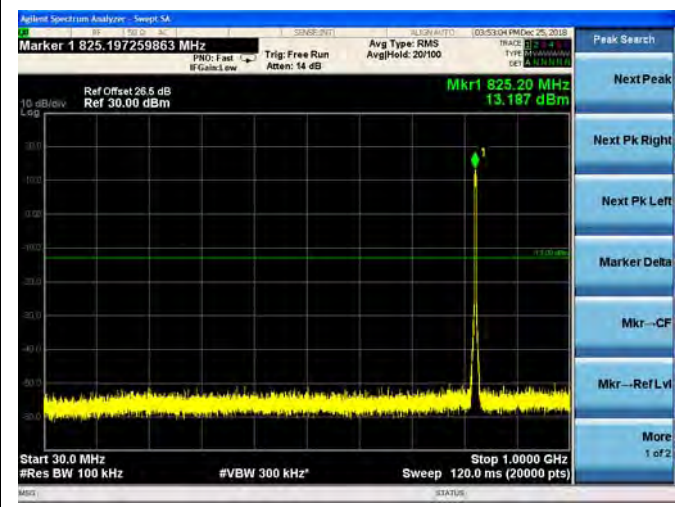

LTE Band 26 1.4MHz BW High Channel

QPSK

16QAM

64QAM

LTE Band 26 3MHz BW Low Channel

QPSK

16QAM

64QAM

LTE Band 26 3MHz BW Mid Channel

QPSK

16QAM

64QAM

LTE Band 26 3MHz BW High Channel

QPSK

16QAM

64QAM