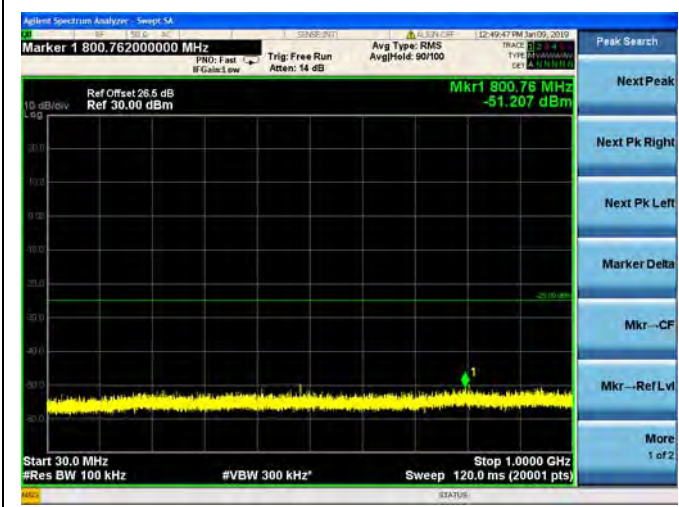

LTE Band 30 10MHz BW Mid Channel

QPSK

LTE Band 30 10MHz BW Mid Channel  
16QAM

LTE Band 30 10MHz BW Mid Channel  
64QAM

LTE Band 38 5MHz BW Low Channel

QPSK

LTE Band 38 5MHz BW Low Channel  
16QAM

LTE Band 38 5MHz BW Low Channel  
64QAM

LTE Band 38 5MHz BW Mid Channel  
QPSK

LTE Band 38 5MHz BW Mid Channel  
16QAM

LTE Band 38 5MHz BW Mid Channel  
64QAM

LTE Band 38 5MHz BW High Channel  
QPSK

LTE Band 38 5MHz BW High Channel  
16QAM

LTE Band 38 5MHz BW High Channel  
64QAM

LTE Band 38 10MHz BW Low Channel  
QPSK

LTE Band 38 10MHz BW Low Channel  
16QAM

LTE Band 38 10MHz BW Low Channel  
64QAM

LTE Band 38 10MHz BW Mid Channel  
QPSK

LTE Band 38 10MHz BW Mid Channel  
16QAM

LTE Band 38 10MHz BW Mid Channel  
64QAM