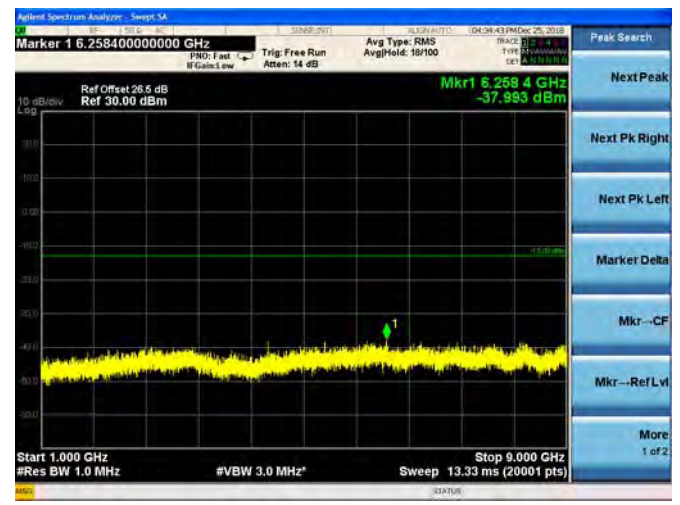

LTE Band 26 1.4MHz BW High Channel

QPSK

16QAM

64QAM

LTE Band 26 3MHz BW Low Channel

QPSK

16QAM

64QAM

LTE Band 26 3MHz BW Mid Channel

QPSK

16QAM

64QAM

LTE Band 26 3MHz BW High Channel

QPSK

16QAM

64QAM