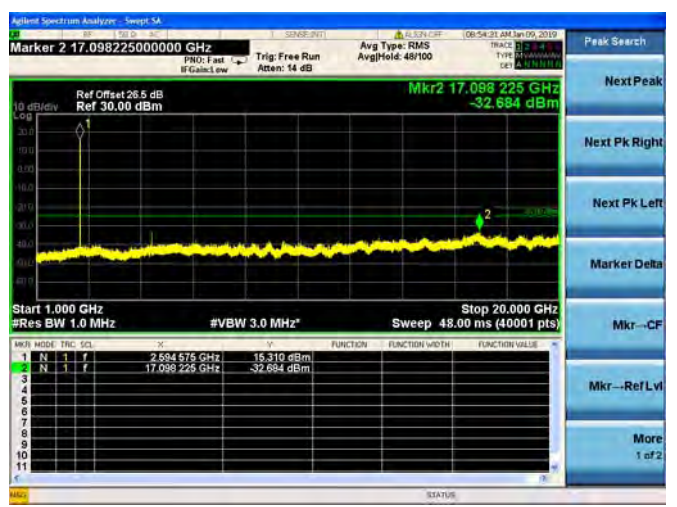

LTE Band 30 5MHz BW Mid Channel

QPSK

LTE Band 30 5MHz BW Mid Channel  
16QAM

LTE Band 30 5MHz BW Mid Channel  
64QAM

LTE Band 30 5MHz BW High Channel  
QPSK

LTE Band 30 5MHz BW High Channel  
16QAM

LTE Band 30 5MHz BW High Channel  
64QAM

LTE Band 30 10MHz BW Mid Channel

QPSK

LTE Band 30 10MHz BW Mid Channel  
16QAM

LTE Band 30 10MHz BW Mid Channel  
64QAM

LTE Band 38 5MHz BW Low Channel

QPSK

LTE Band 38 5MHz BW Low Channel  
16QAM

LTE Band 38 5MHz BW Low Channel  
64QAM

LTE Band 38 5MHz BW Mid Channel  
QPSK

LTE Band 38 5MHz BW Mid Channel  
16QAM

LTE Band 38 5MHz BW Mid Channel  
64QAM

LTE Band 38 5MHz BW High Channel  
QPSK

LTE Band 38 5MHz BW High Channel  
16QAM

LTE Band 38 5MHz BW High Channel  
64QAM