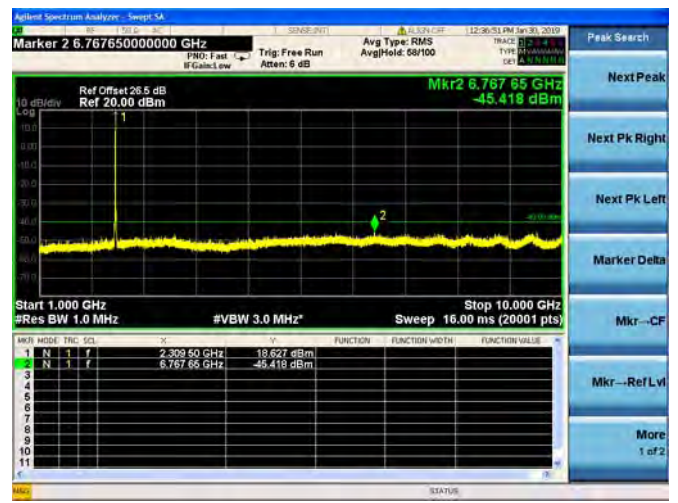

LTE Band 26 15MHz BW High Channel

QPSK

16QAM

64QAM

LTE Band 30 5MHz BW Low Channel

QPSK

LTE Band 30 5MHz BW Low Channel  
16QAM

LTE Band 30 5MHz BW Low Channel  
64QAM

LTE Band 30 5MHz BW Mid Channel

QPSK

LTE Band 30 5MHz BW Mid Channel  
16QAM

LTE Band 30 5MHz BW Mid Channel  
64QAM

LTE Band 30 5MHz BW High Channel  
QPSK

LTE Band 30 5MHz BW High Channel  
16QAM

LTE Band 30 5MHz BW High Channel  
64QAM

LTE Band 30 10MHz BW Mid Channel

QPSK

LTE Band 30 10MHz BW Mid Channel  
16QAM

LTE Band 30 10MHz BW Mid Channel  
64QAM

LTE Band 38 5MHz BW Low Channel

QPSK

LTE Band 38 5MHz BW Low Channel  
16QAM

LTE Band 38 5MHz BW Low Channel  
64QAM