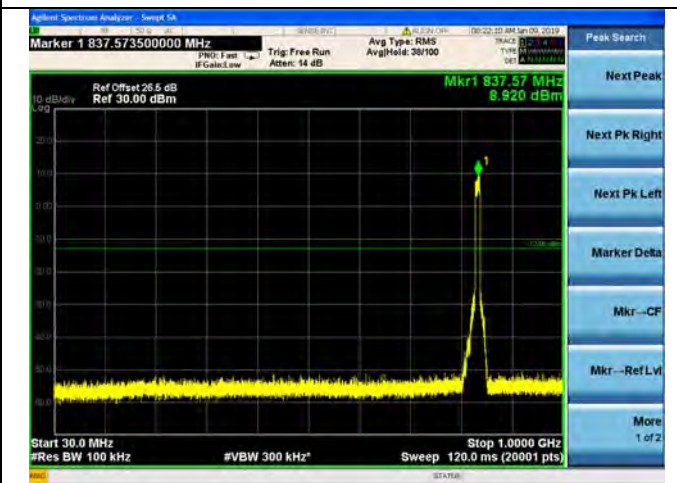

LTE Band 26 10MHz BW Mid Channel

QPSK

16QAM

64QAM

LTE Band 26 10MHz BW High Channel

QPSK

16QAM

64QAM

LTE Band 26 15MHz BW Low Channel

QPSK

16QAM

64QAM

LTE Band 26 15MHz BW Mid Channel

QPSK

16QAM

64QAM