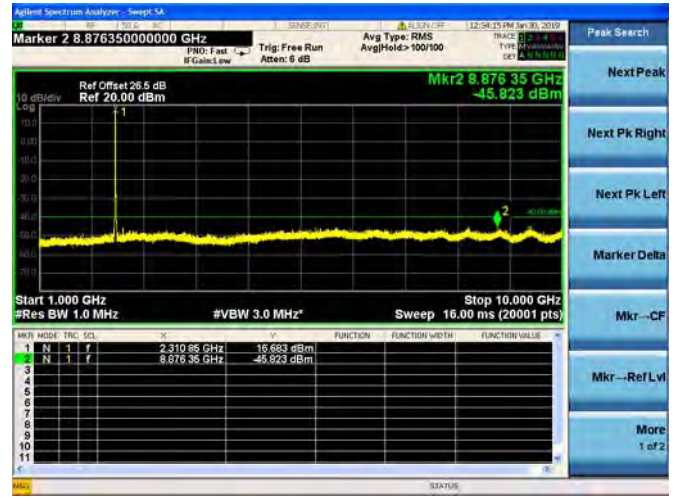

LTE Band 26 15MHz BW High Channel

QPSK

16QAM

64QAM

LTE Band 30 5MHz BW Low Channel

QPSK

LTE Band 30 5MHz BW Low Channel  
16QAM

LTE Band 30 5MHz BW Low Channel  
64QAM

LTE Band 30 5MHz BW Mid Channel

QPSK

LTE Band 30 5MHz BW Mid Channel  
16QAM

LTE Band 30 5MHz BW Mid Channel  
64QAM

LTE Band 30 5MHz BW High Channel  
QPSK

LTE Band 30 5MHz BW High Channel  
16QAM

LTE Band 30 5MHz BW High Channel  
64QAM

LTE Band 30 10MHz BW Mid Channel

QPSK

LTE Band 30 10MHz BW Mid Channel  
16QAM

LTE Band 30 10MHz BW Mid Channel  
64QAM

LTE Band 38 5MHz BW Low Channel

QPSK

LTE Band 38 5MHz BW Low Channel  
16QAM

LTE Band 38 5MHz BW Low Channel  
64QAM