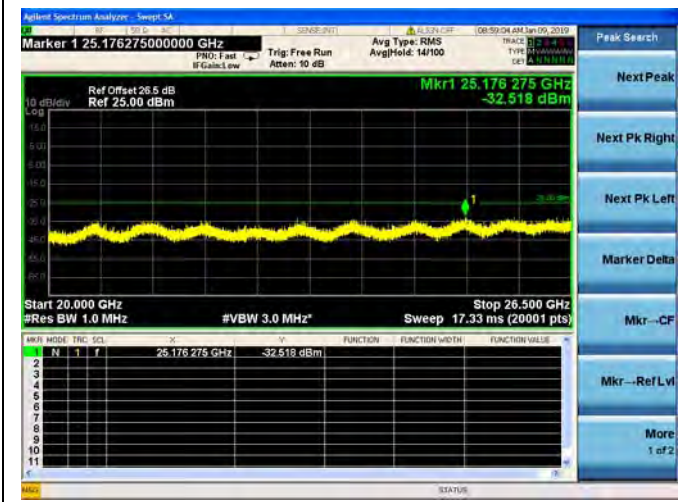

LTE Band 30 10MHz BW Mid Channel

QPSK

LTE Band 30 10MHz BW Mid Channel  
16QAM

LTE Band 30 10MHz BW Mid Channel  
64QAM

LTE Band 38 5MHz BW Low Channel

QPSK

LTE Band 38 5MHz BW Low Channel  
16QAM

LTE Band 38 5MHz BW Low Channel  
64QAM

LTE Band 38 5MHz BW Mid Channel  
QPSK

LTE Band 38 5MHz BW Mid Channel  
16QAM

LTE Band 38 5MHz BW Mid Channel  
64QAM

LTE Band 38 5MHz BW High Channel  
QPSK

LTE Band 38 5MHz BW High Channel  
16QAM

LTE Band 38 5MHz BW High Channel  
64QAM

LTE Band 38 10MHz BW Low Channel  
QPSK

LTE Band 38 10MHz BW Low Channel  
16QAM

LTE Band 38 10MHz BW Low Channel  
64QAM

LTE Band 38 10MHz BW Mid Channel  
QPSK

LTE Band 38 10MHz BW Mid Channel  
16QAM

LTE Band 38 10MHz BW Mid Channel  
64QAM