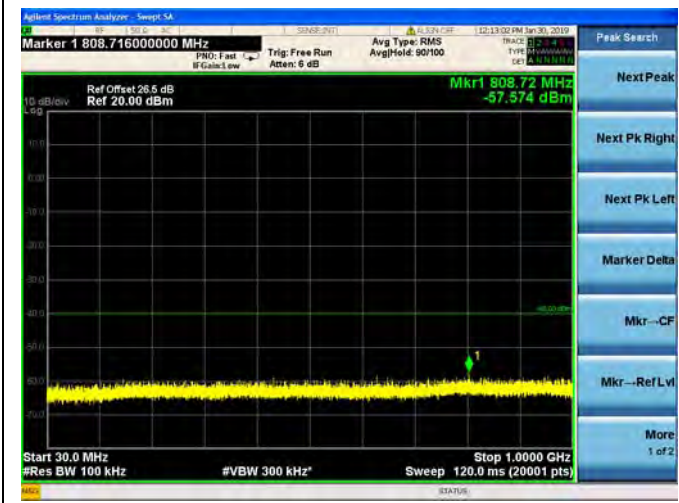

LTE Band 30 5MHz BW Mid Channel

QPSK

LTE Band 30 5MHz BW Mid Channel  
16QAM

LTE Band 30 5MHz BW Mid Channel  
64QAM

LTE Band 30 5MHz BW High Channel  
QPSK

LTE Band 30 5MHz BW High Channel  
16QAM

LTE Band 30 5MHz BW High Channel  
64QAM

LTE Band 30 10MHz BW Mid Channel

QPSK

LTE Band 30 10MHz BW Mid Channel  
16QAM

LTE Band 30 10MHz BW Mid Channel  
64QAM

LTE Band 38 5MHz BW Low Channel

QPSK

LTE Band 38 5MHz BW Low Channel  
16QAM

LTE Band 38 5MHz BW Low Channel  
64QAM