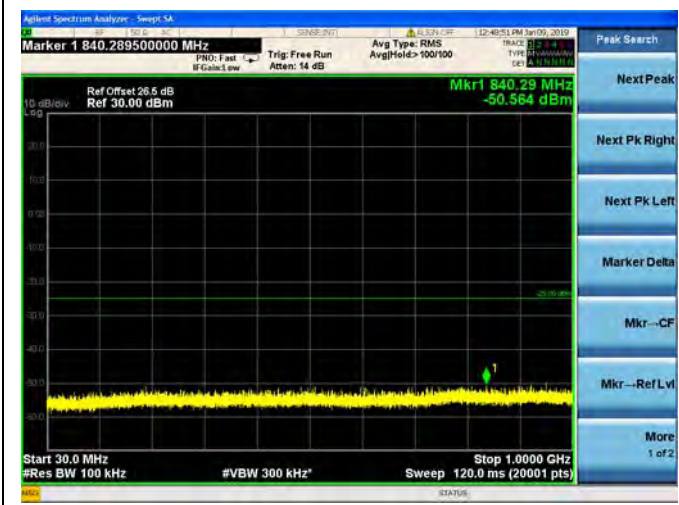

LTE Band 30 10MHz BW Mid Channel

QPSK

LTE Band 30 10MHz BW Mid Channel  
16QAM

LTE Band 30 10MHz BW Mid Channel  
64QAM

LTE Band 38 5MHz BW Low Channel

QPSK

LTE Band 38 5MHz BW Low Channel  
16QAM

LTE Band 38 5MHz BW Low Channel  
64QAM

LTE Band 38 5MHz BW Mid Channel  
QPSK

LTE Band 38 5MHz BW Mid Channel  
16QAM

LTE Band 38 5MHz BW Mid Channel  
64QAM

LTE Band 38 5MHz BW High Channel  
QPSK

LTE Band 38 5MHz BW High Channel  
16QAM

LTE Band 38 5MHz BW High Channel  
64QAM

LTE Band 38 10MHz BW Low Channel  
QPSK

LTE Band 38 10MHz BW Low Channel  
16QAM

LTE Band 38 10MHz BW Low Channel  
64QAM

LTE Band 38 10MHz BW Mid Channel  
QPSK

LTE Band 38 10MHz BW Mid Channel  
16QAM

LTE Band 38 10MHz BW Mid Channel  
64QAM