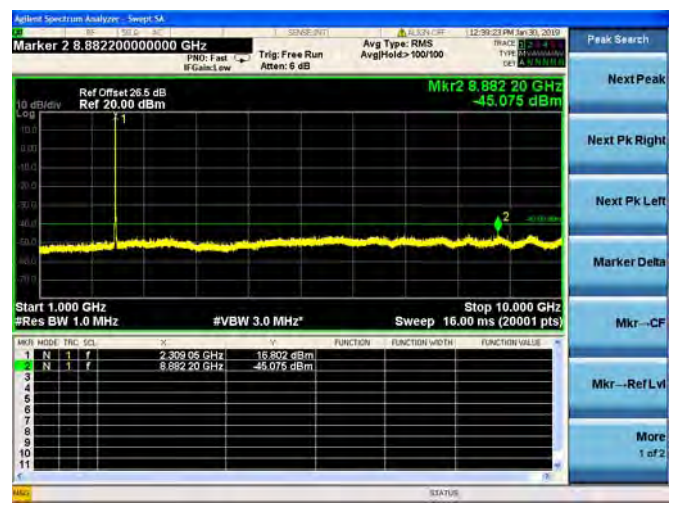

LTE Band 26 15MHz BW Low Channel

QPSK

16QAM

64QAM

LTE Band 26 15MHz BW Mid Channel

QPSK

16QAM

64QAM

LTE Band 26 15MHz BW High Channel

QPSK

16QAM

64QAM

LTE Band 30 5MHz BW Low Channel

QPSK

LTE Band 30 5MHz BW Low Channel  
16QAM

LTE Band 30 5MHz BW Low Channel  
64QAM

LTE Band 30 5MHz BW Mid Channel

QPSK

LTE Band 30 5MHz BW Mid Channel  
16QAM

LTE Band 30 5MHz BW Mid Channel  
64QAM

LTE Band 30 5MHz BW High Channel  
QPSK

LTE Band 30 5MHz BW High Channel  
16QAM

LTE Band 30 5MHz BW High Channel  
64QAM