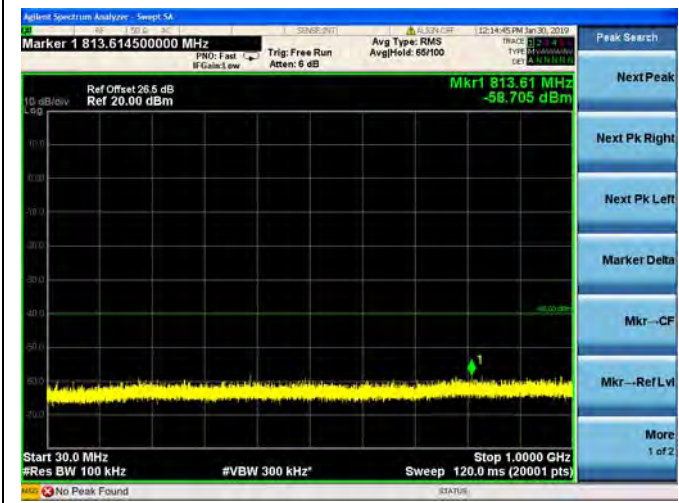

LTE Band 26 15MHz BW High Channel

QPSK

16QAM

64QAM

LTE Band 30 5MHz BW Low Channel

QPSK

LTE Band 30 5MHz BW Low Channel  
16QAM

LTE Band 30 5MHz BW Low Channel  
64QAM

LTE Band 30 5MHz BW Mid Channel

QPSK

LTE Band 30 5MHz BW Mid Channel  
16QAM

LTE Band 30 5MHz BW Mid Channel  
64QAM

LTE Band 30 5MHz BW High Channel  
QPSK

LTE Band 30 5MHz BW High Channel  
16QAM

LTE Band 30 5MHz BW High Channel  
64QAM

LTE Band 30 10MHz BW Mid Channel

QPSK

LTE Band 30 10MHz BW Mid Channel  
16QAM

LTE Band 30 10MHz BW Mid Channel  
64QAM

LTE Band 38 5MHz BW Low Channel

QPSK

LTE Band 38 5MHz BW Low Channel  
16QAM

LTE Band 38 5MHz BW Low Channel  
64QAM