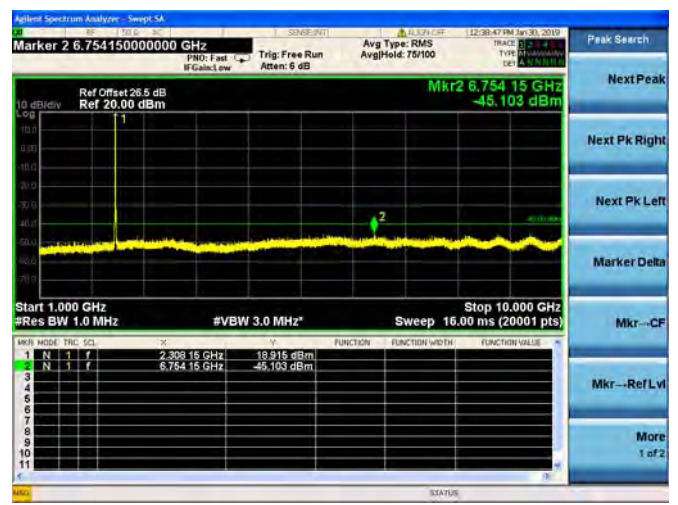

LTE Band 26 15MHz BW Low Channel

QPSK

16QAM

64QAM

LTE Band 26 15MHz BW Mid Channel

QPSK

16QAM

64QAM

LTE Band 26 15MHz BW High Channel

QPSK

16QAM

64QAM

LTE Band 30 5MHz BW Low Channel

QPSK

LTE Band 30 5MHz BW Low Channel  
16QAM

LTE Band 30 5MHz BW Low Channel  
64QAM

LTE Band 30 5MHz BW Mid Channel

QPSK

LTE Band 30 5MHz BW Mid Channel  
16QAM

LTE Band 30 5MHz BW Mid Channel  
64QAM

LTE Band 30 5MHz BW High Channel  
QPSK

LTE Band 30 5MHz BW High Channel  
16QAM

LTE Band 30 5MHz BW High Channel  
64QAM