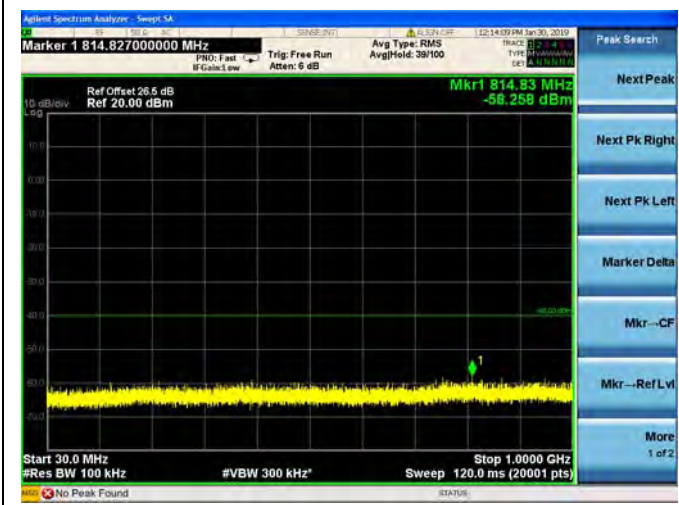

LTE Band 26 15MHz BW High Channel

QPSK

16QAM

64QAM

LTE Band 30 5MHz BW Low Channel

QPSK

LTE Band 30 5MHz BW Low Channel  
16QAM

LTE Band 30 5MHz BW Low Channel  
64QAM

LTE Band 30 5MHz BW Mid Channel

QPSK

LTE Band 30 5MHz BW Mid Channel  
16QAM

LTE Band 30 5MHz BW Mid Channel  
64QAM

LTE Band 30 5MHz BW High Channel  
QPSK

LTE Band 30 5MHz BW High Channel  
16QAM

LTE Band 30 5MHz BW High Channel  
64QAM