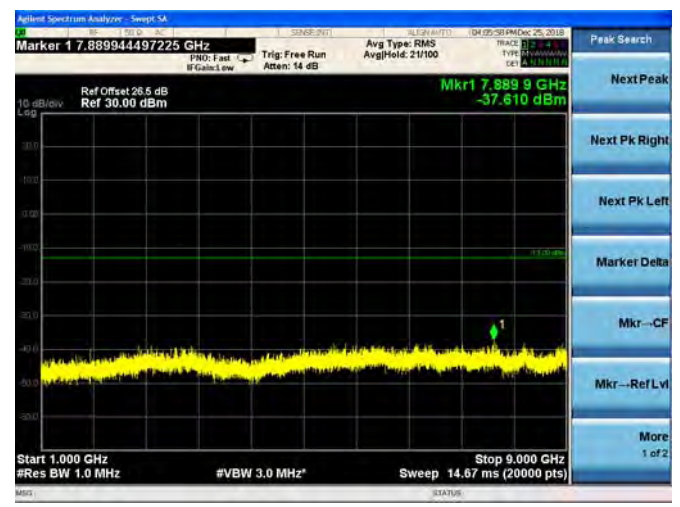

LTE Band 26 10MHz BW Mid Channel

QPSK

16QAM

64QAM

LTE Band 26 10MHz BW High Channel

QPSK

16QAM

64QAM

LTE Band 26 15MHz BW Low Channel

QPSK

16QAM

64QAM

LTE Band 26 15MHz BW Mid Channel

QPSK

16QAM

64QAM