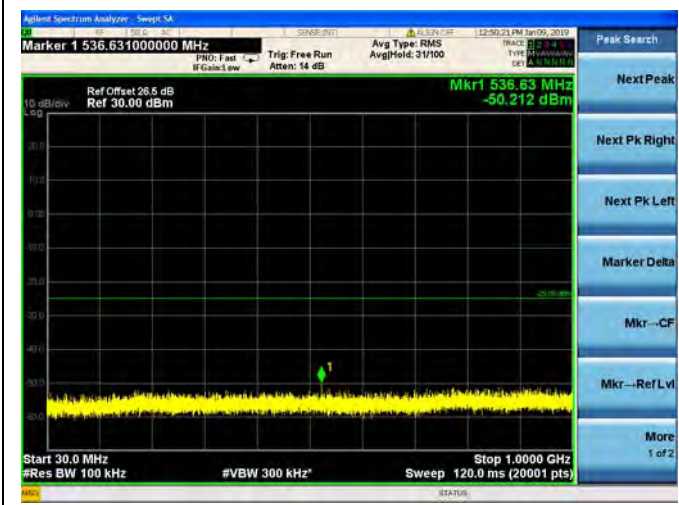

LTE Band 30 10MHz BW Mid Channel

QPSK

LTE Band 30 10MHz BW Mid Channel  
16QAM

LTE Band 30 10MHz BW Mid Channel  
64QAM

LTE Band 38 5MHz BW Low Channel

QPSK

LTE Band 38 5MHz BW Low Channel  
16QAM

LTE Band 38 5MHz BW Low Channel  
64QAM

LTE Band 38 5MHz BW Mid Channel  
QPSK

LTE Band 38 5MHz BW Mid Channel  
16QAM

LTE Band 38 5MHz BW Mid Channel  
64QAM

LTE Band 38 5MHz BW High Channel  
QPSK

LTE Band 38 5MHz BW High Channel  
16QAM

LTE Band 38 5MHz BW High Channel  
64QAM