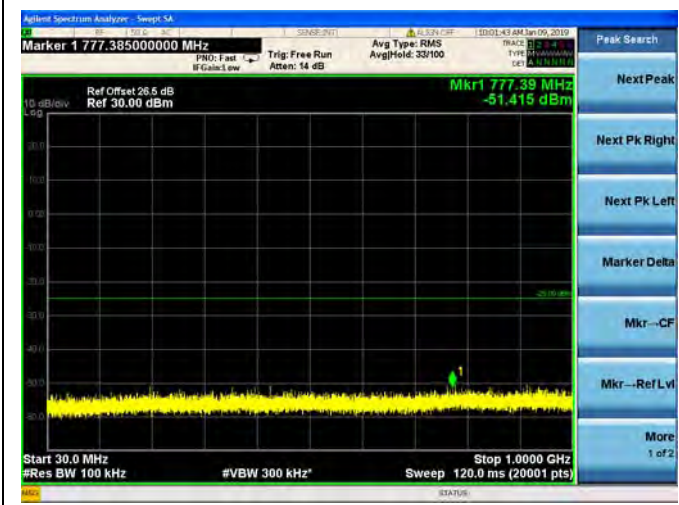

LTE Band 38 10MHz BW High Channel  
QPSK

LTE Band 38 10MHz BW High Channel  
16QAM

LTE Band 38 10MHz BW High Channel  
64QAM

LTE Band 38 15MHz BW Low Channel  
QPSK

LTE Band 38 15MHz BW Low Channel  
16QAM

LTE Band 38 15MHz BW Low Channel  
64QAM

LTE Band 38 15MHz BW Mid Channel  
QPSK

LTE Band 38 15MHz BW Mid Channel  
16QAM

LTE Band 38 15MHz BW Mid Channel  
64QAM

LTE Band 38 15MHz BW High Channel  
QPSK

LTE Band 38 15MHz BW High Channel  
16QAM

LTE Band 38 15MHz BW High Channel  
64QAM