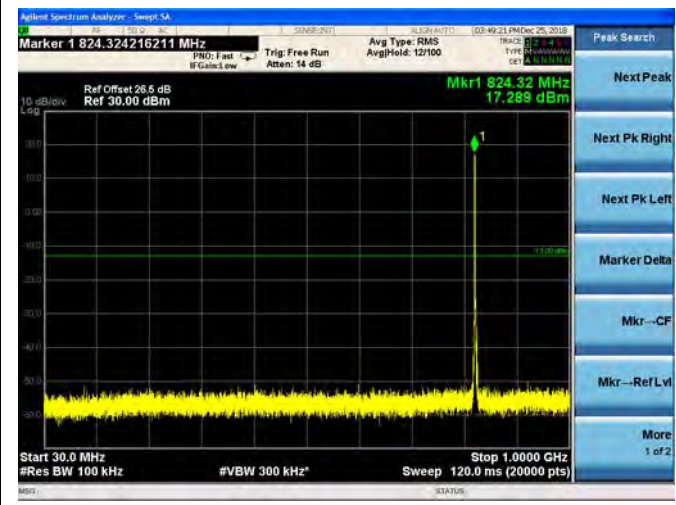

LTE Band 26 1.4MHz BW Low Channel

QPSK

16QAM

64QAM

LTE Band 26 1.4MHz BW Mid Channel

QPSK

16QAM

64QAM

LTE Band 26 1.4MHz BW High Channel

QPSK

16QAM

64QAM

LTE Band 26 3MHz BW Low Channel

QPSK

16QAM

64QAM