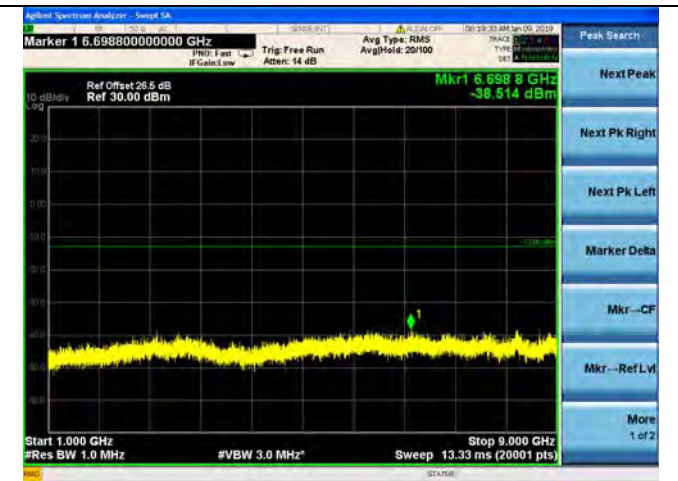

LTE Band 26 1.4MHz BW Low Channel

QPSK

16QAM

64QAM

LTE Band 26 1.4MHz BW Mid Channel

QPSK

16QAM

64QAM

LTE Band 26 1.4MHz BW High Channel

QPSK

16QAM

64QAM

LTE Band 26 3MHz BW Low Channel

QPSK

16QAM

64QAM