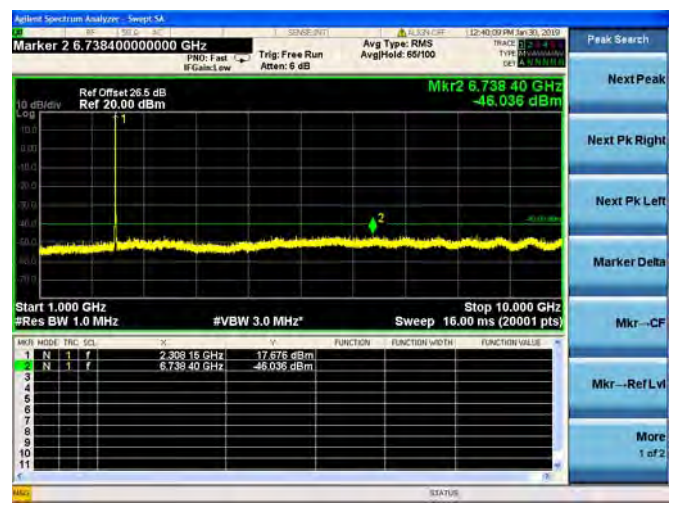

LTE Band 26 15MHz BW High Channel

QPSK

16QAM

64QAM

LTE Band 30 5MHz BW Low Channel

QPSK

LTE Band 30 5MHz BW Low Channel  
16QAM

LTE Band 30 5MHz BW Low Channel  
64QAM

LTE Band 30 5MHz BW Mid Channel

QPSK

LTE Band 30 5MHz BW Mid Channel  
16QAM

LTE Band 30 5MHz BW Mid Channel  
64QAM

LTE Band 30 5MHz BW High Channel  
QPSK

LTE Band 30 5MHz BW High Channel  
16QAM

LTE Band 30 5MHz BW High Channel  
64QAM

LTE Band 30 10MHz BW Mid Channel

QPSK

LTE Band 30 10MHz BW Mid Channel  
16QAM

LTE Band 30 10MHz BW Mid Channel  
64QAM

LTE Band 38 5MHz BW Low Channel

QPSK

LTE Band 38 5MHz BW Low Channel  
16QAM

LTE Band 38 5MHz BW Low Channel  
64QAM