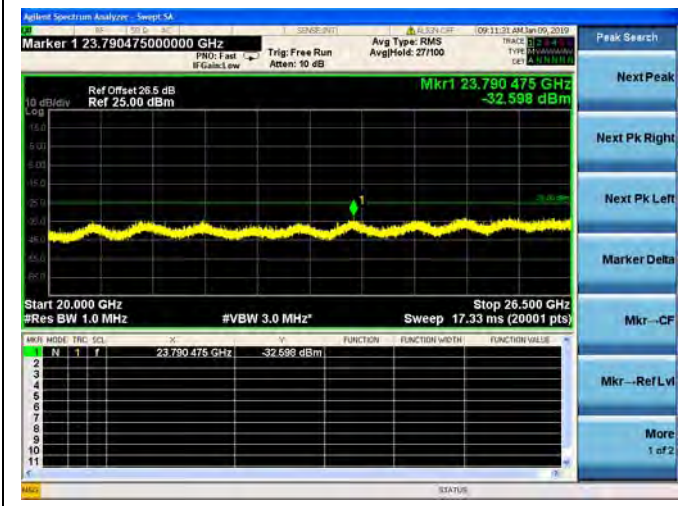

LTE Band 38 10MHz BW High Channel  
QPSK

LTE Band 38 10MHz BW High Channel  
16QAM

LTE Band 38 10MHz BW High Channel  
64QAM

LTE Band 38 15MHz BW Low Channel  
QPSK

LTE Band 38 15MHz BW Low Channel  
16QAM

LTE Band 38 15MHz BW Low Channel  
64QAM

LTE Band 38 15MHz BW Mid Channel  
QPSK

LTE Band 38 15MHz BW Mid Channel  
16QAM

LTE Band 38 15MHz BW Mid Channel  
64QAM

LTE Band 38 15MHz BW High Channel  
QPSK

LTE Band 38 15MHz BW High Channel  
16QAM

LTE Band 38 15MHz BW High Channel  
64QAM