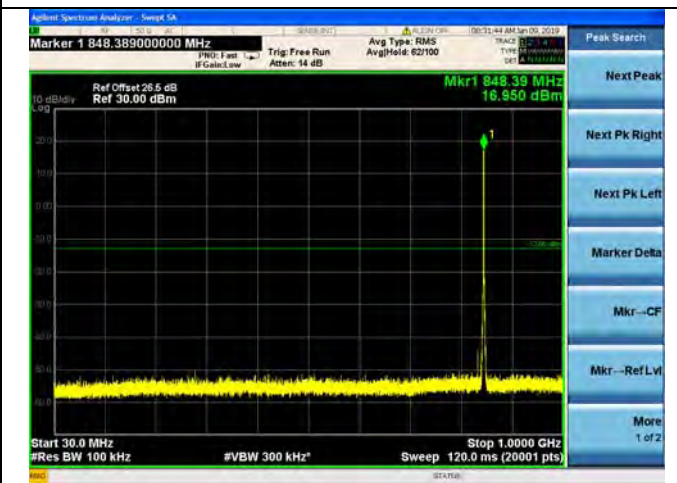

LTE Band 26 1.4MHz BW High Channel

QPSK

16QAM

64QAM

LTE Band 26 3MHz BW Low Channel

QPSK

16QAM

64QAM

LTE Band 26 3MHz BW Mid Channel

QPSK

16QAM

64QAM

LTE Band 26 3MHz BW High Channel

QPSK

16QAM

64QAM