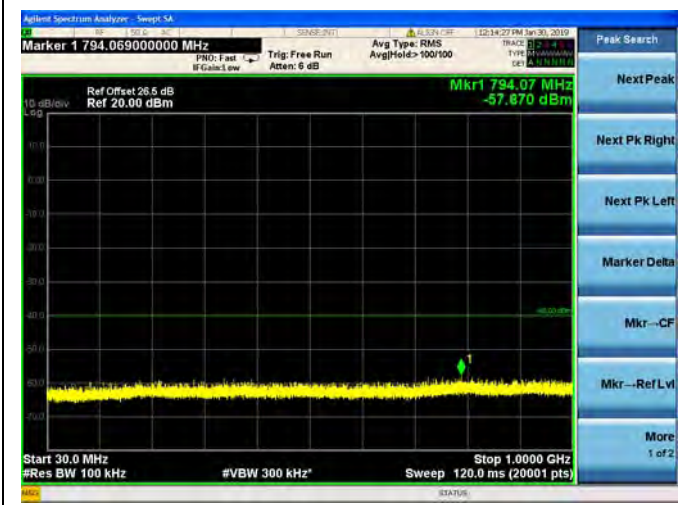

LTE Band 26 15MHz BW High Channel

QPSK

16QAM

64QAM

LTE Band 30 5MHz BW Low Channel

QPSK

LTE Band 30 5MHz BW Low Channel  
16QAM

LTE Band 30 5MHz BW Low Channel  
64QAM

LTE Band 30 5MHz BW Mid Channel

QPSK

LTE Band 30 5MHz BW Mid Channel  
16QAM

LTE Band 30 5MHz BW Mid Channel  
64QAM

LTE Band 30 5MHz BW High Channel  
QPSK

LTE Band 30 5MHz BW High Channel  
16QAM

LTE Band 30 5MHz BW High Channel  
64QAM