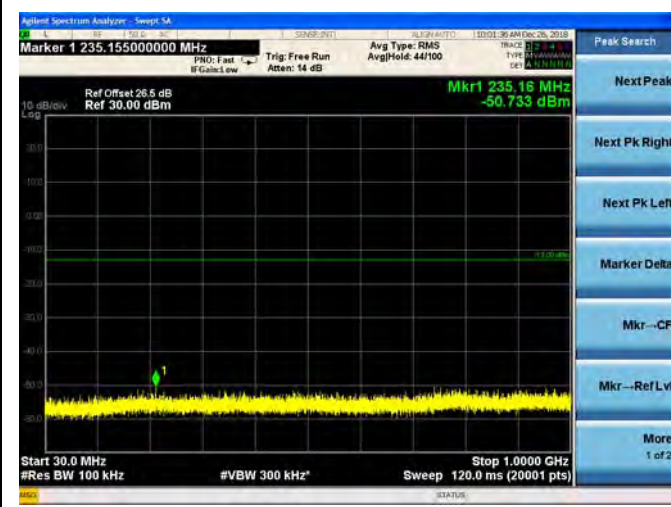

LTE Band 25 20MHz BW High Channel

QPSK