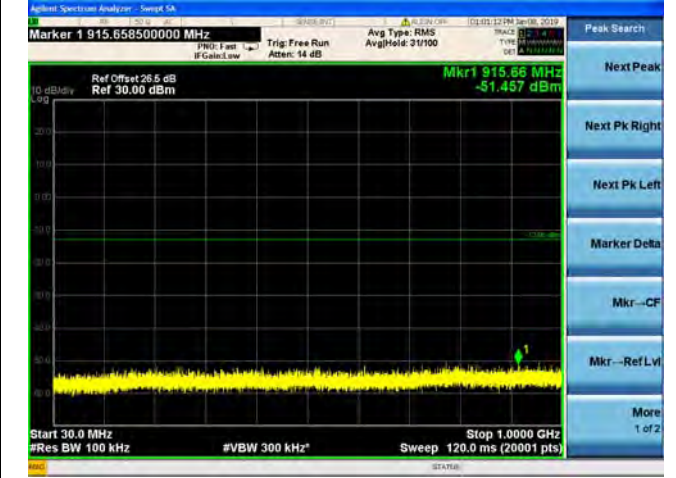

LTE Band 25 15MHz BW Mid Channel

QPSK

16QAM

64QAM