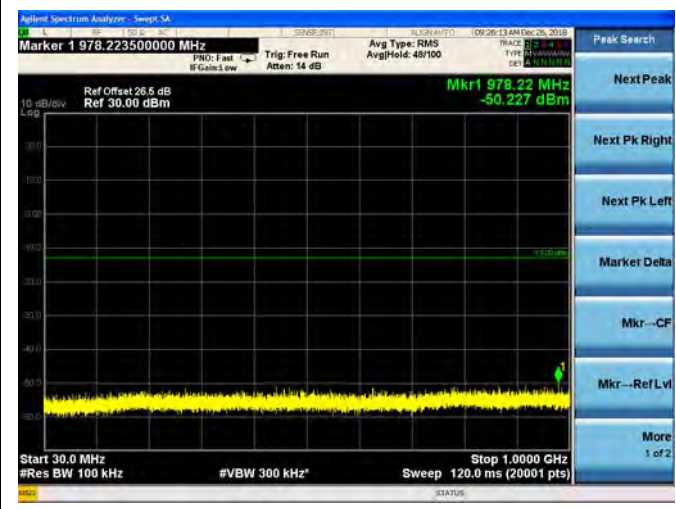

LTE Band 25 3MHz BW Low Channel

QPSK