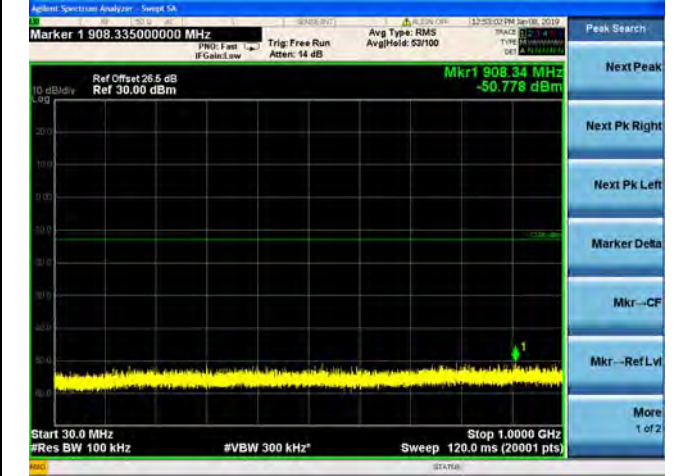

QPSK

16QAM

64QAM

LTE Band 25 1.4MHz BW High Channel

QPSK

16QAM

64QAM

LTE Band 25 3MHz BW Low Channel