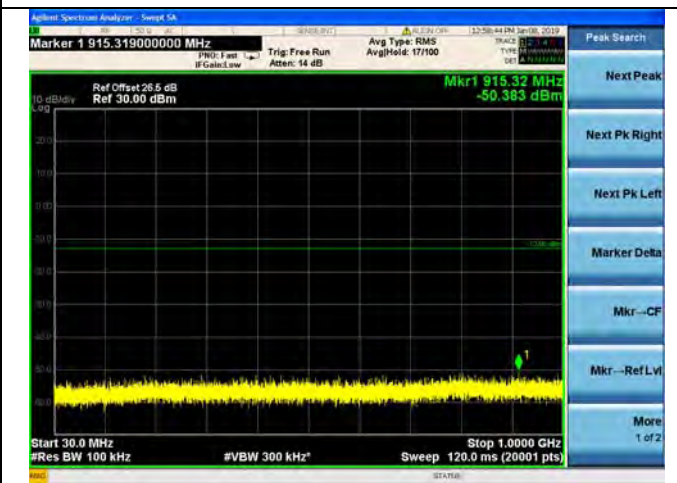

QPSK

16QAM

64QAM

LTE Band 25 5MHz BW High Channel

QPSK

16QAM

64QAM

LTE Band 25 10MHz BW Low Channel