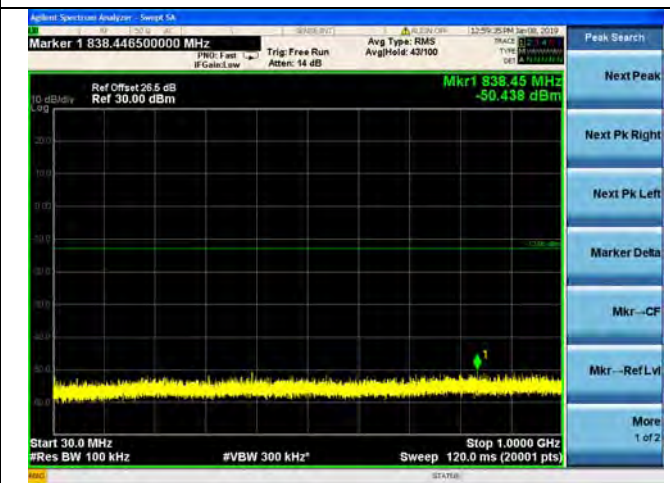

LTE Band 25 10MHz BW High Channel

QPSK

16QAM

64QAM