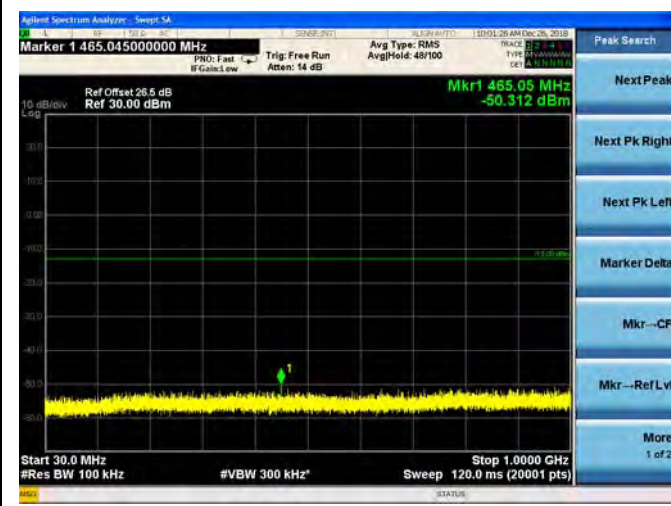

LTE Band 25 20MHz BW High Channel

QPSK

16QAM

64QAM