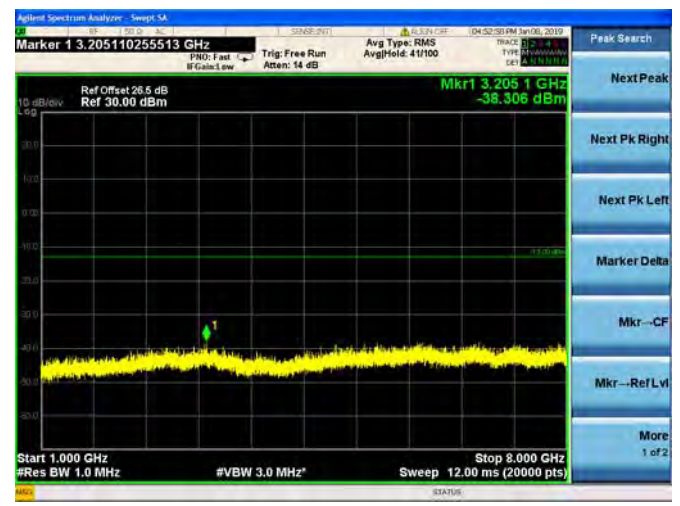

LTE Band 17 5MHz BW High Channel

QPSK

16QAM

64QAM