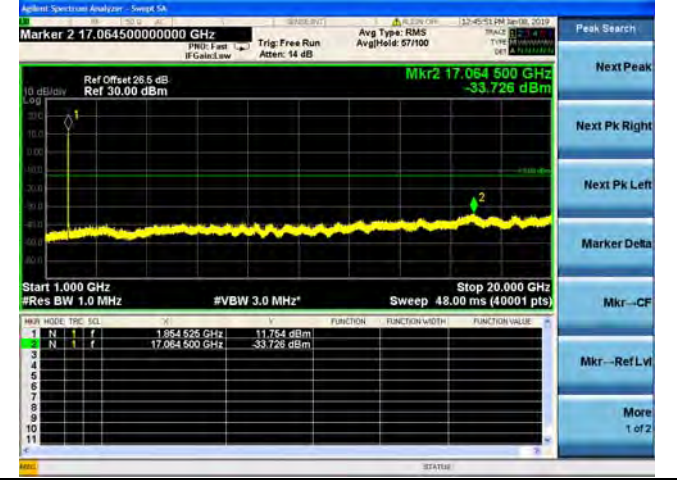

LTE Band 25 10MHz BW Low Channel

QPSK

16QAM

64QAM