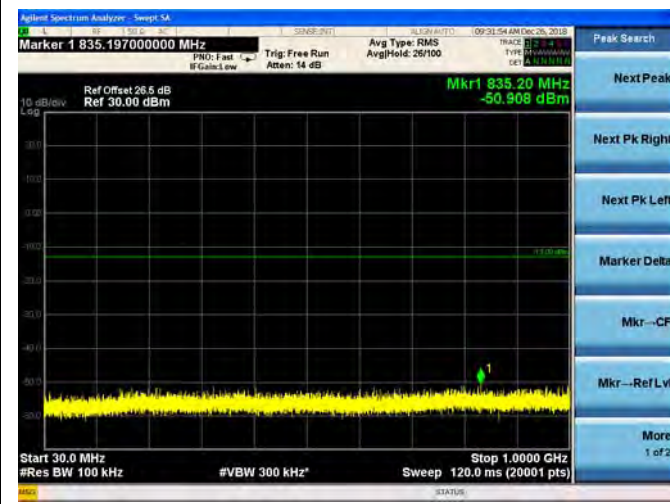

QPSK

16QAM

64QAM

LTE Band 25 5MHz BW Low Channel

QPSK

16QAM

64QAM

LTE Band 25 5MHz BW Mid Channel

QPSK

16QAM

64QAM

LTE Band 25 5MHz BW High Channel

QPSK

16QAM

64QAM

LTE Band 25 10MHz BW Low Channel