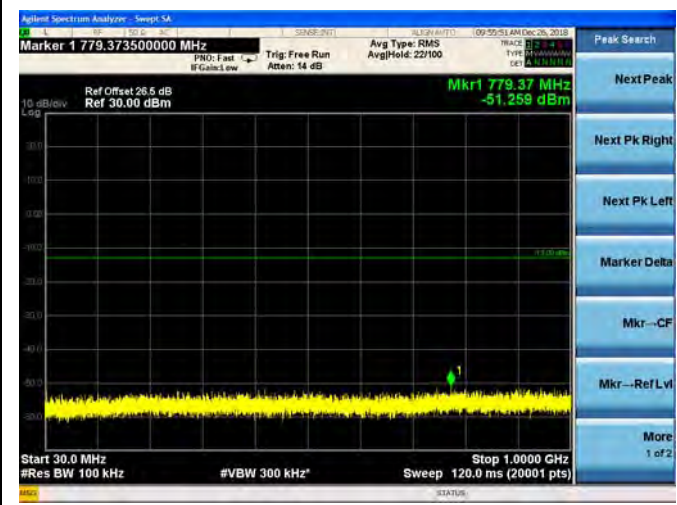

QPSK

16QAM

64QAM

LTE Band 25 10MHz BW Mid Channel

QPSK

16QAM

64QAM

LTE Band 25 10MHz BW High Channel