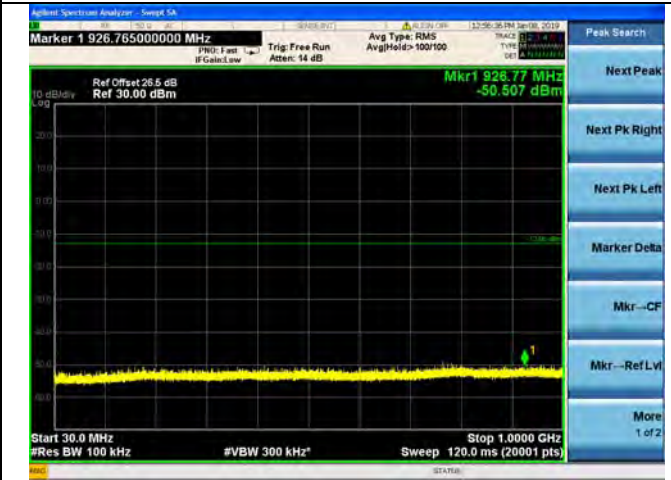

QPSK

16QAM

64QAM

LTE Band 25 1.4MHz BW Low Channel

QPSK

16QAM

64QAM

LTE Band 25 1.4MHz BW Mid Channel

QPSK

16QAM

64QAM

LTE Band 25 1.4MHz BW High Channel

QPSK

16QAM

64QAM

LTE Band 25 3MHz BW Low Channel