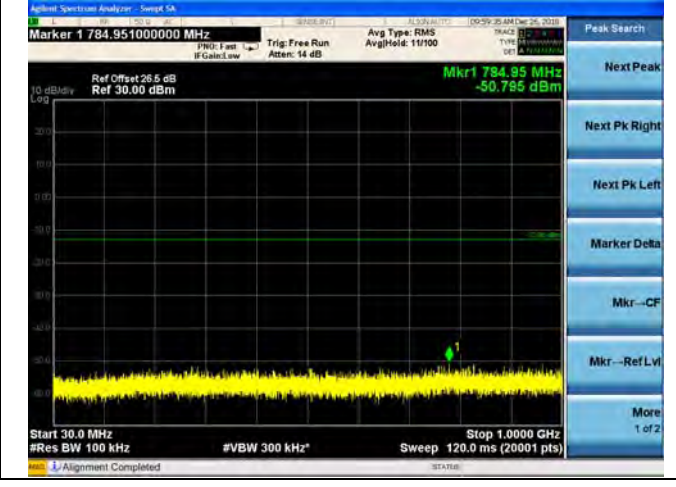

LTE Band 25 10MHz BW Low Channel

QPSK

16QAM

64QAM