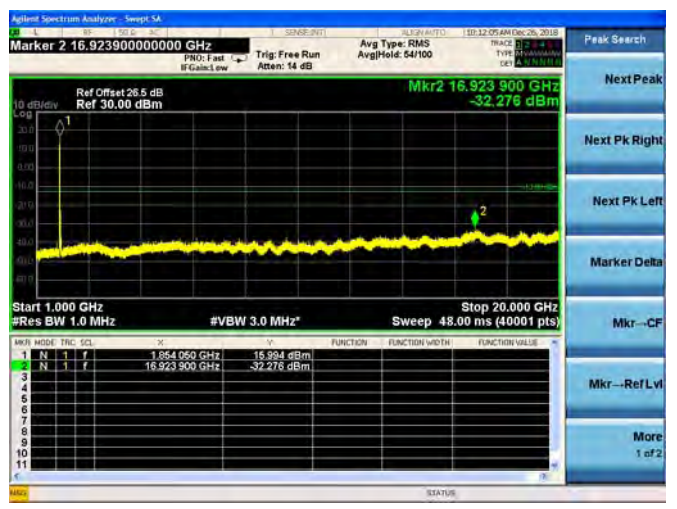

QPSK

16QAM

64QAM

LTE Band 25 5MHz BW High Channel

QPSK

16QAM

64QAM

LTE Band 25 10MHz BW Low Channel

QPSK

16QAM

64QAM

LTE Band 25 10MHz BW Mid Channel

QPSK

16QAM

64QAM

LTE Band 25 10MHz BW High Channel