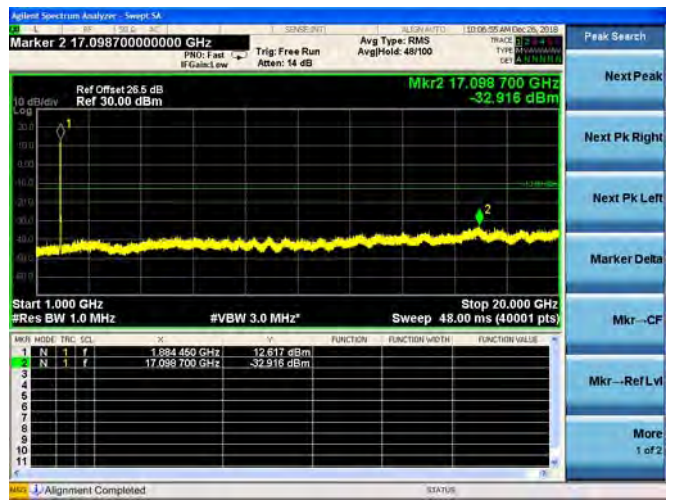

QPSK

16QAM

64QAM

LTE Band 25 10MHz BW Mid Channel

QPSK

16QAM

64QAM

LTE Band 25 10MHz BW High Channel

QPSK

16QAM

64QAM

LTE Band 25 15MHz BW Low Channel

QPSK

16QAM

64QAM

LTE Band 25 15MHz BW Mid Channel

QPSK

16QAM

64QAM

LTE Band 25 15MHz BW High Channel

QPSK

16QAM

64QAM

LTE Band 25 20MHz BW Low Channel