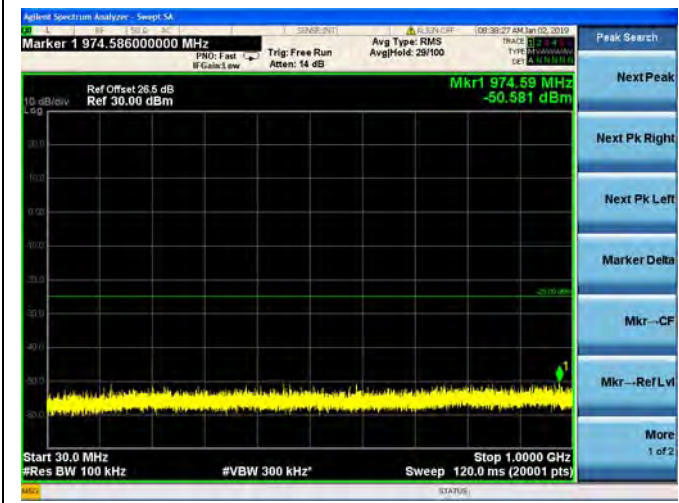

LTE Band 7 15MHz BW High Channel
16QAM

LTE Band 7 15MHz BW High Channel
64QAM

LTE Band 7 20MHz BW Low Channel

QPSK

LTE Band 7 20MHz BW Low Channel
16QAM

LTE Band 7 20MHz BW Low Channel
64QAM

LTE Band 7 20MHz BW Mid Channel

QPSK

LTE Band 7 20MHz BW Mid Channel
16QAM

LTE Band 7 20MHz BW Mid Channel
64QAM

LTE Band 7 20MHz BW High Channel
QPSK

LTE Band 7 20MHz BW High Channel
16QAM

LTE Band 7 20MHz BW High Channel
64QAM

LTE Band 12 1.4MHz BW Low Channel