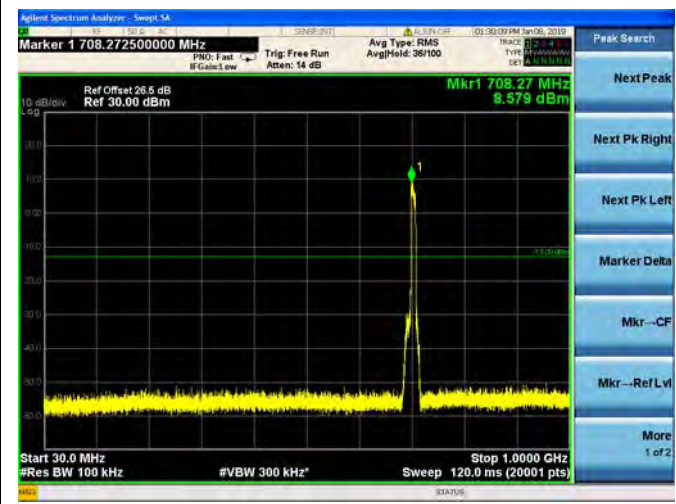

QPSK

16QAM

64QAM

LTE Band 12 10MHz BW High Channel

QPSK

16QAM

64QAM

LTE Band 17 5MHz BW Low Channel