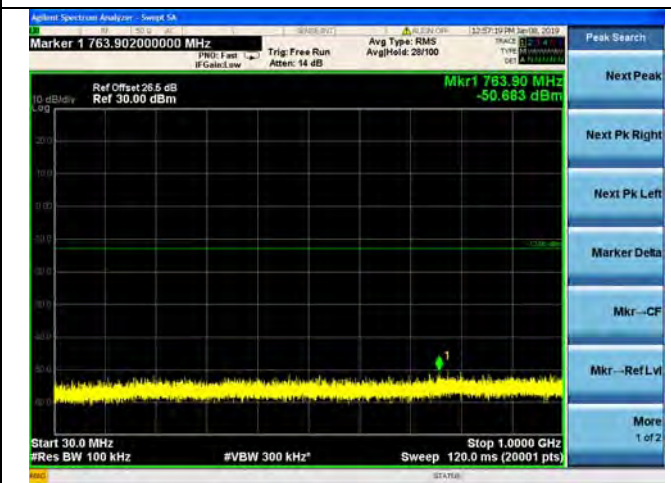

LTE Band 25 3MHz BW High Channel

QPSK

16QAM

64QAM