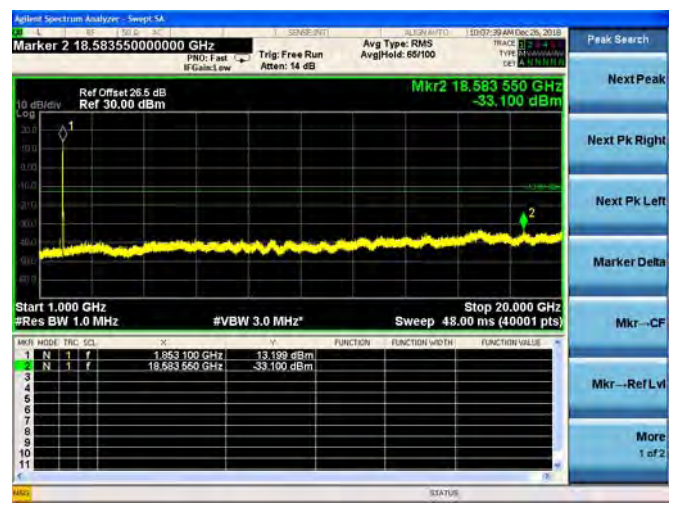

QPSK

16QAM

64QAM

LTE Band 25 15MHz BW Low Channel

QPSK

16QAM

64QAM

LTE Band 25 15MHz BW Mid Channel

QPSK

16QAM

64QAM

LTE Band 25 15MHz BW High Channel

QPSK

16QAM

64QAM

LTE Band 25 20MHz BW Low Channel