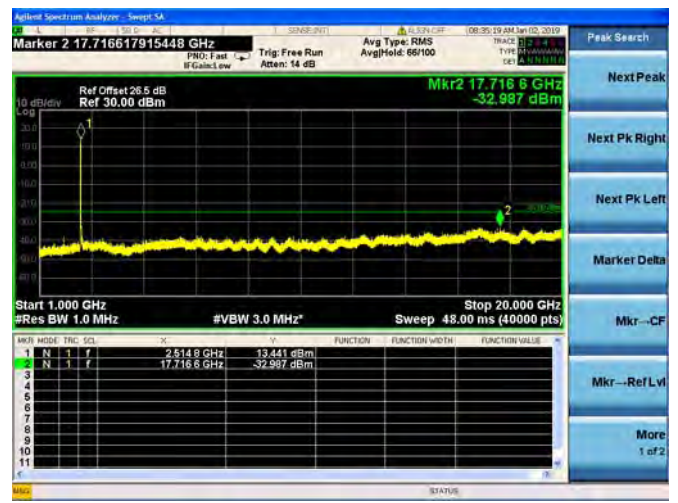

LTE Band 7 15MHz BW High Channel
16QAM

LTE Band 7 15MHz BW High Channel
64QAM

LTE Band 7 20MHz BW Low Channel

QPSK

LTE Band 7 20MHz BW Low Channel
16QAM

LTE Band 7 20MHz BW Low Channel
64QAM

LTE Band 7 20MHz BW Mid Channel

QPSK

LTE Band 7 20MHz BW Mid Channel
16QAM

LTE Band 7 20MHz BW Mid Channel
64QAM

LTE Band 7 20MHz BW High Channel
QPSK

LTE Band 7 20MHz BW High Channel
16QAM

LTE Band 7 20MHz BW High Channel
64QAM

LTE Band 12 1.4MHz BW Low Channel