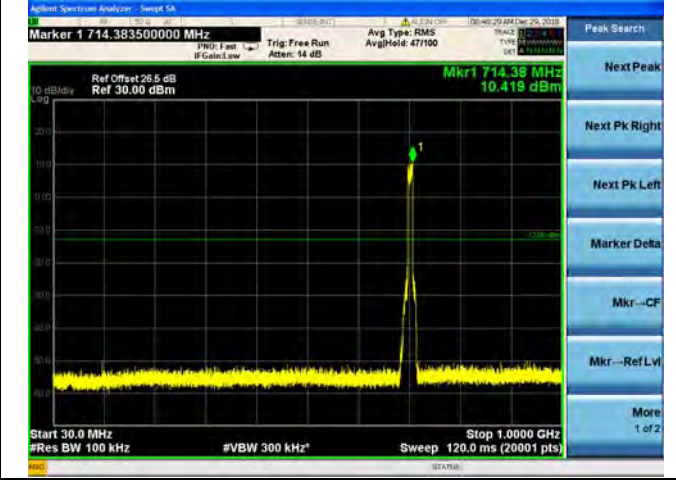

QPSK

16QAM

64QAM

LTE Band 17 10MHz BW Low Channel

QPSK

16QAM

64QAM

LTE Band 17 10MHz BW Mid Channel