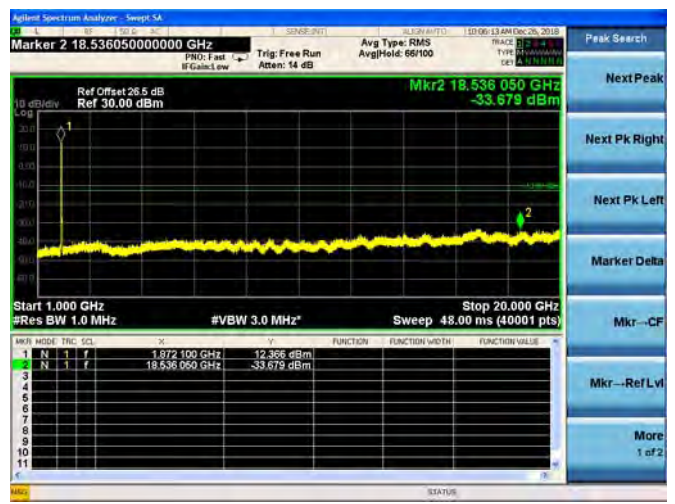

QPSK

16QAM

64QAM

LTE Band 25 15MHz BW High Channel

QPSK

16QAM

64QAM

LTE Band 25 20MHz BW Low Channel

QPSK

16QAM

64QAM

LTE Band 25 20MHz BW Mid Channel

QPSK

16QAM

64QAM

LTE Band 25 20MHz BW High Channel