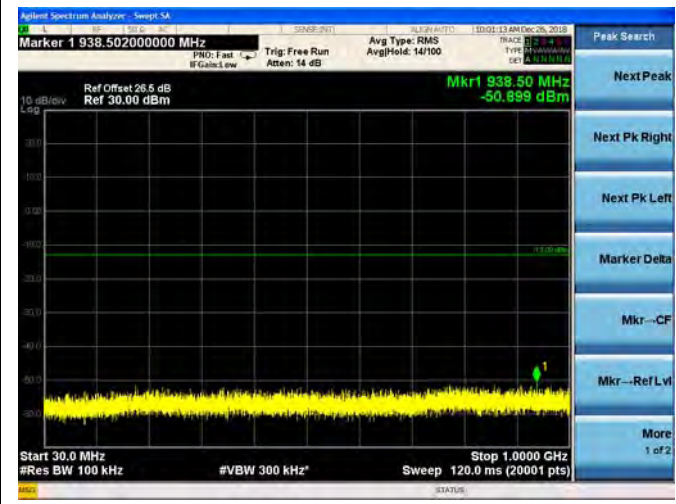

QPSK

16QAM

64QAM

LTE Band 25 15MHz BW Low Channel

QPSK

16QAM

64QAM

LTE Band 25 15MHz BW Mid Channel

QPSK

16QAM

64QAM

LTE Band 25 15MHz BW High Channel

QPSK

16QAM

64QAM

LTE Band 25 20MHz BW Low Channel