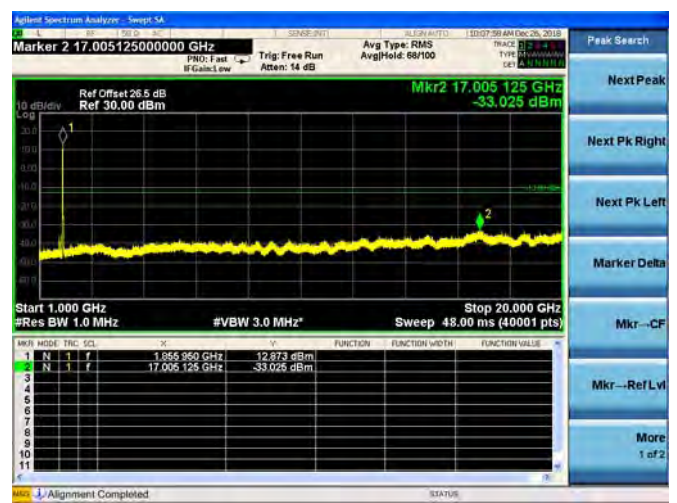

QPSK

16QAM

64QAM

LTE Band 25 15MHz BW Low Channel

QPSK

16QAM

64QAM

LTE Band 25 15MHz BW Mid Channel

QPSK

16QAM

64QAM

LTE Band 25 15MHz BW High Channel

QPSK

16QAM

64QAM

LTE Band 25 20MHz BW Low Channel