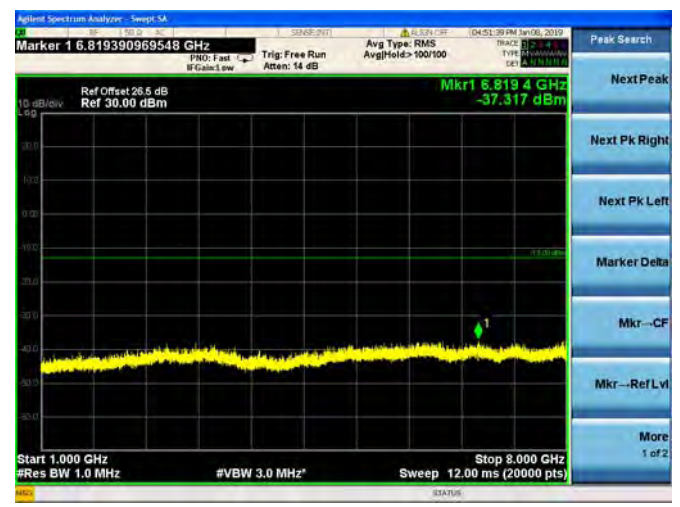

QPSK

16QAM

64QAM

LTE Band 12 10MHz BW High Channel

QPSK

16QAM

64QAM

LTE Band 17 5MHz BW Low Channel

QPSK

16QAM

64QAM

LTE Band 17 5MHz BW Mid Channel

QPSK

16QAM

64QAM

LTE Band 17 5MHz BW High Channel