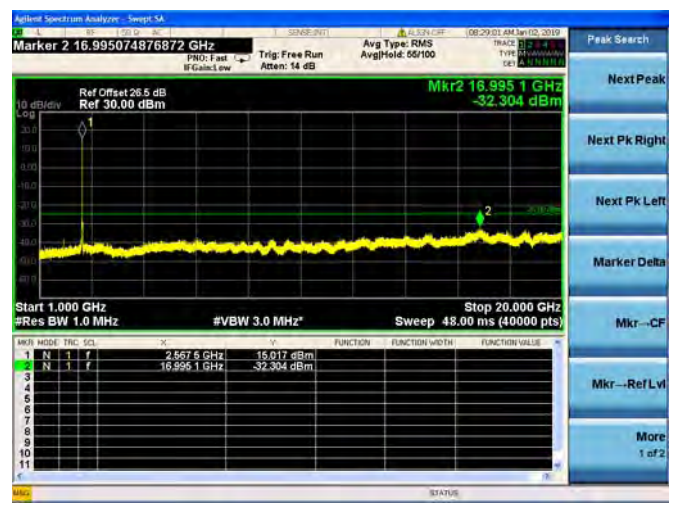

LTE Band 7 15MHz BW High Channel
16QAM

LTE Band 7 15MHz BW High Channel
64QAM

LTE Band 7 20MHz BW Low Channel

QPSK

LTE Band 7 20MHz BW Low Channel
16QAM

LTE Band 7 20MHz BW Low Channel
64QAM

LTE Band 7 20MHz BW Mid Channel

QPSK

LTE Band 7 20MHz BW Mid Channel
16QAM

LTE Band 7 20MHz BW Mid Channel
64QAM

LTE Band 7 20MHz BW High Channel
QPSK

LTE Band 7 20MHz BW High Channel
16QAM

LTE Band 7 20MHz BW High Channel
64QAM

LTE Band 12 1.4MHz BW Low Channel