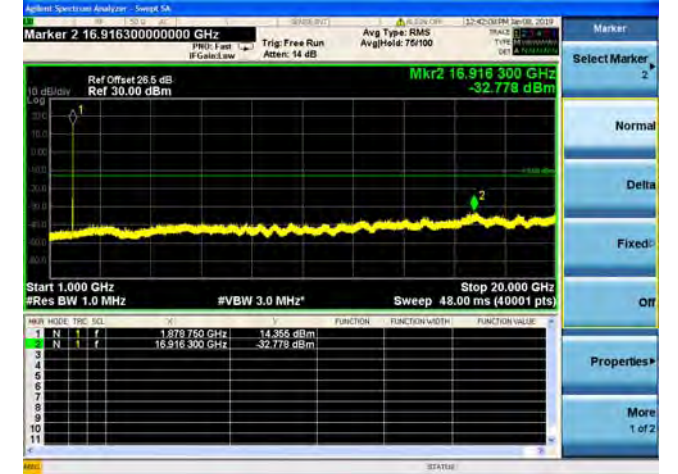

LTE Band 25 5MHz BW Mid Channel

QPSK

16QAM

64QAM