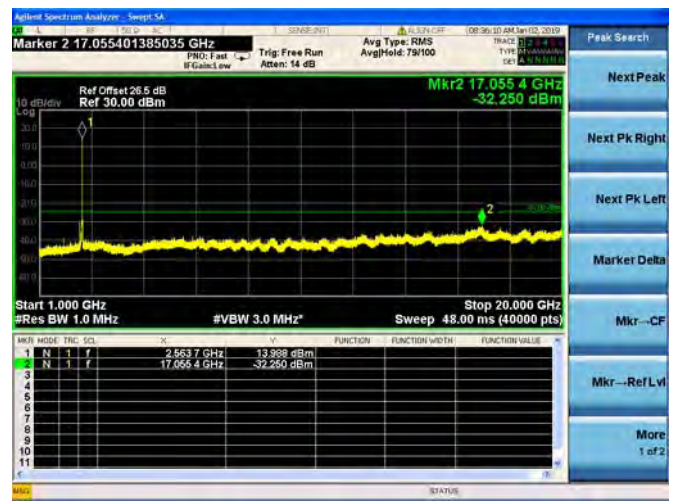

LTE Band 7 15MHz BW High Channel
16QAM

LTE Band 7 15MHz BW High Channel
64QAM

LTE Band 7 20MHz BW Low Channel

QPSK

LTE Band 7 20MHz BW Low Channel
16QAM

LTE Band 7 20MHz BW Low Channel
64QAM

LTE Band 7 20MHz BW Mid Channel

QPSK

LTE Band 7 20MHz BW Mid Channel
16QAM

LTE Band 7 20MHz BW Mid Channel
64QAM

LTE Band 7 20MHz BW High Channel
QPSK

LTE Band 7 20MHz BW High Channel
16QAM

LTE Band 7 20MHz BW High Channel
64QAM

LTE Band 12 1.4MHz BW Low Channel

QPSK

16QAM

64QAM

LTE Band 12 1.4MHz BW Mid Channel

QPSK

16QAM

64QAM

LTE Band 12 1.4MHz BW High Channel