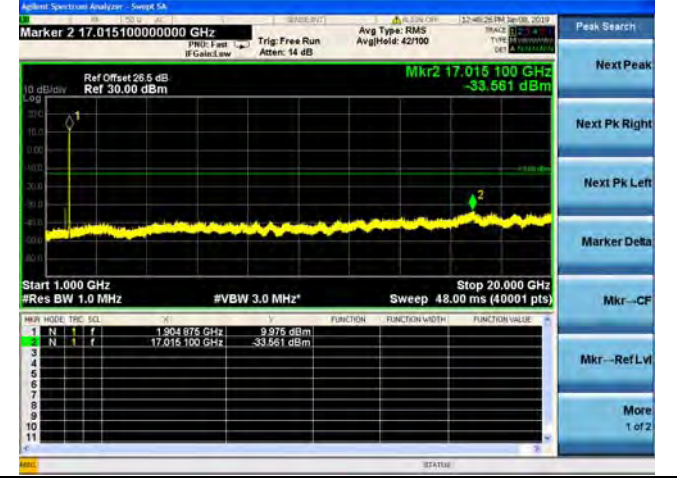

QPSK

16QAM

64QAM

LTE Band 25 15MHz BW High Channel

QPSK

16QAM

64QAM

LTE Band 25 20MHz BW Low Channel

QPSK

16QAM

64QAM

LTE Band 25 20MHz BW Mid Channel

QPSK

16QAM

64QAM

LTE Band 25 20MHz BW High Channel