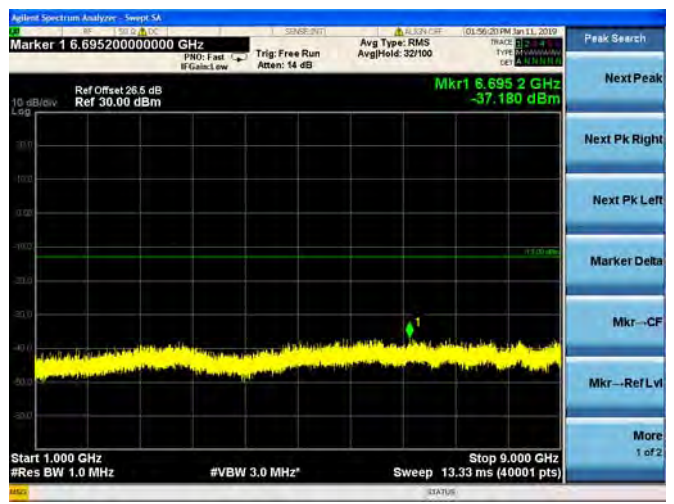

LTE Band 19 5MHz BW High Channel

QPSK

16QAM

64QAM