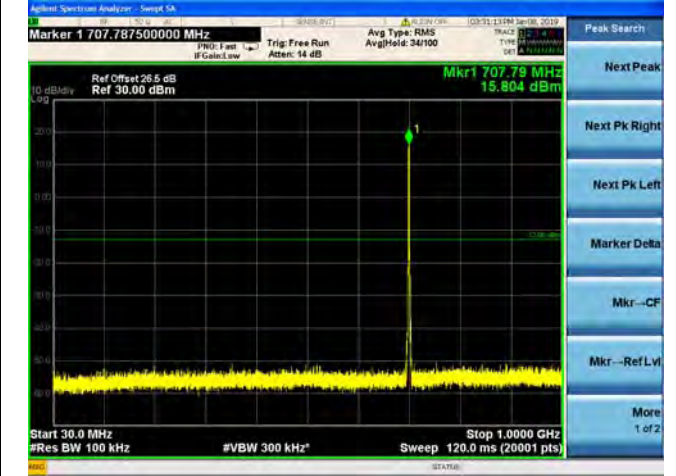

QPSK

16QAM

64QAM

LTE Band 12 1.4MHz BW Mid Channel

QPSK

16QAM

64QAM

LTE Band 12 1.4MHz BW High Channel