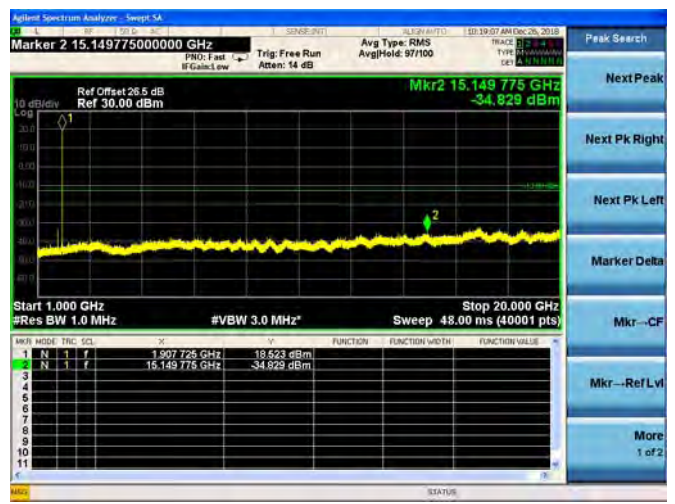

LTE Band 25 3MHz BW High Channel

QPSK

16QAM

64QAM