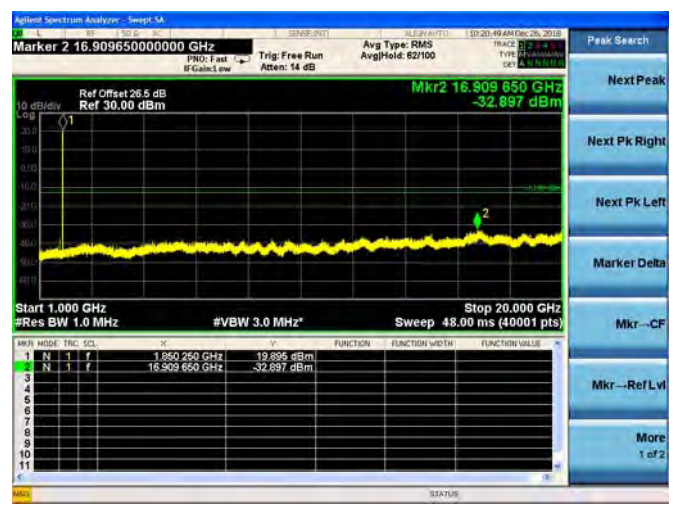

QPSK

16QAM

64QAM

LTE Band 25 1.4MHz BW Low Channel

QPSK

16QAM

64QAM

LTE Band 25 1.4MHz BW Mid Channel