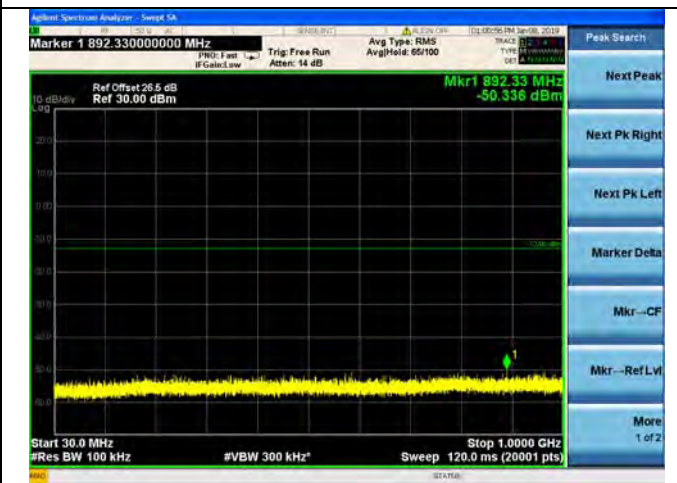

QPSK

16QAM

64QAM

LTE Band 25 15MHz BW Low Channel

QPSK

16QAM

64QAM

LTE Band 25 15MHz BW Mid Channel