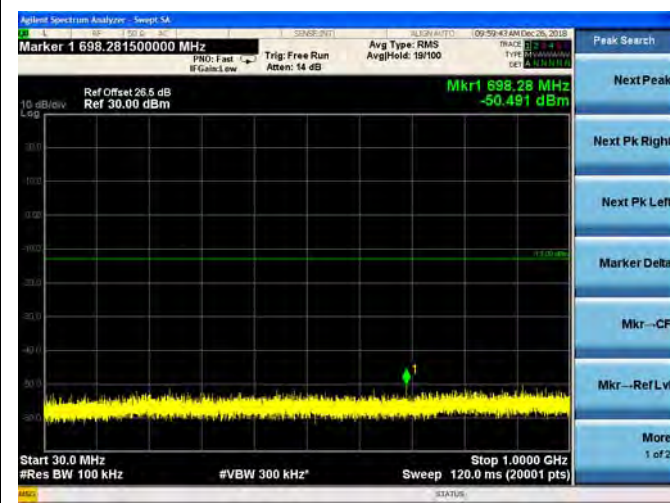

LTE Band 25 10MHz BW High Channel

QPSK

16QAM

64QAM