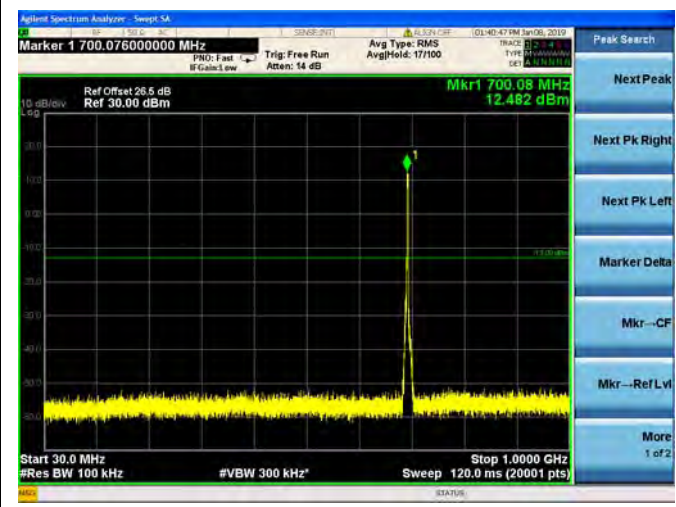

QPSK

16QAM

64QAM

LTE Band 12 3MHz BW Low Channel

QPSK

16QAM

64QAM

LTE Band 12 3MHz BW Mid Channel