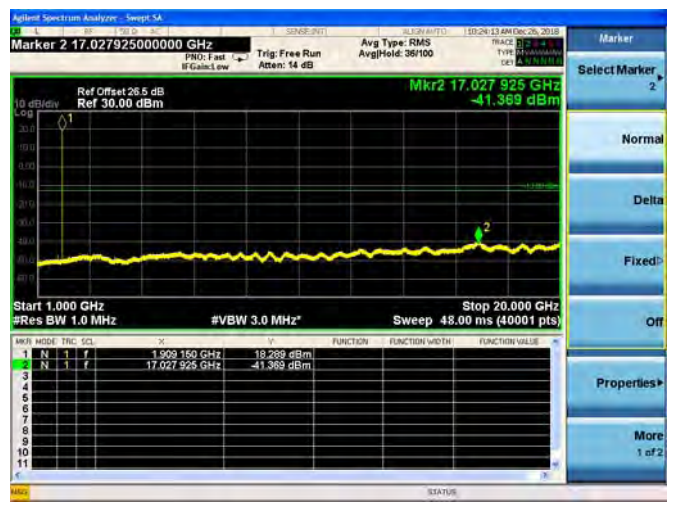

QPSK

16QAM

64QAM

LTE Band 25 1.4MHz BW High Channel

QPSK

16QAM

64QAM

LTE Band 25 3MHz BW Low Channel