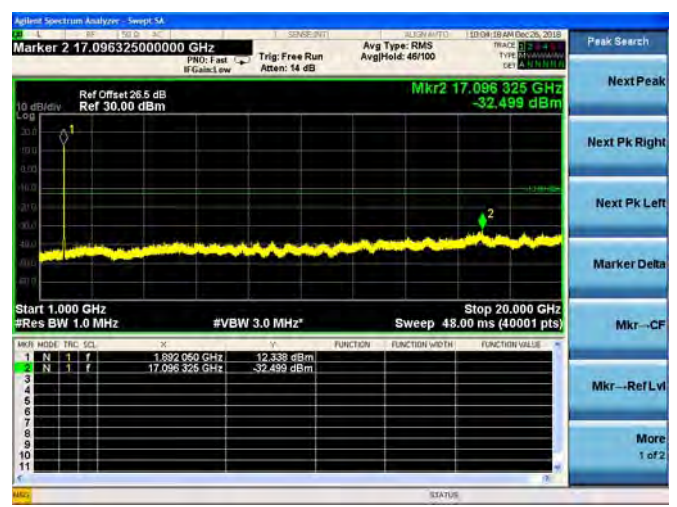

LTE Band 25 20MHz BW High Channel

QPSK