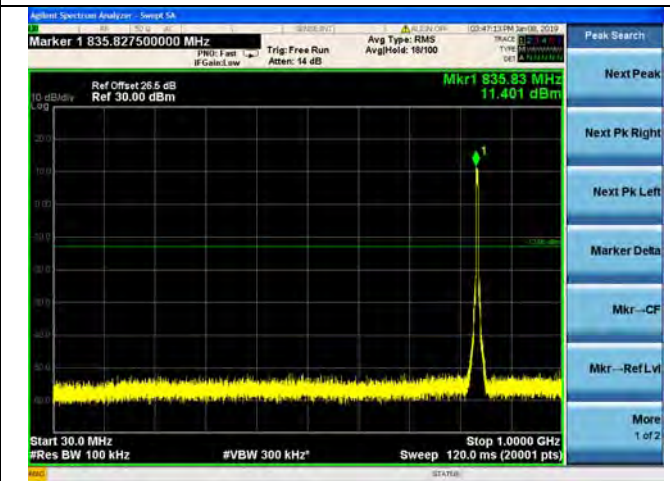

QPSK

16QAM

64QAM

LTE Band 19 5MHz BW Mid Channel

QPSK

16QAM

64QAM

LTE Band 19 5MHz BW High Channel