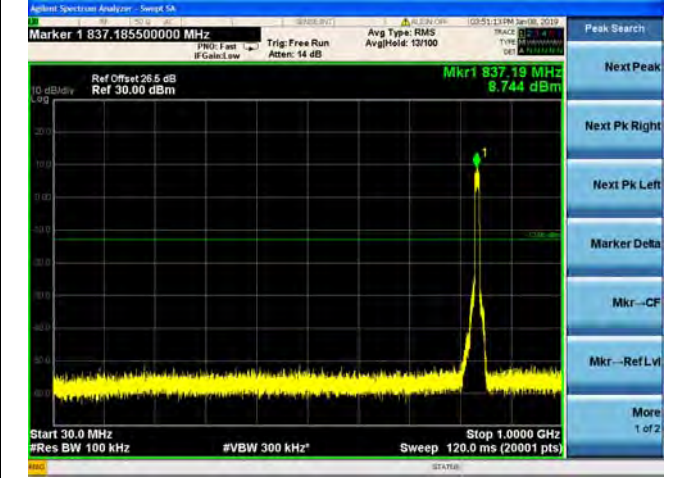

LTE Band 19 10MHz BW Mid Channel

QPSK

16QAM

64QAM