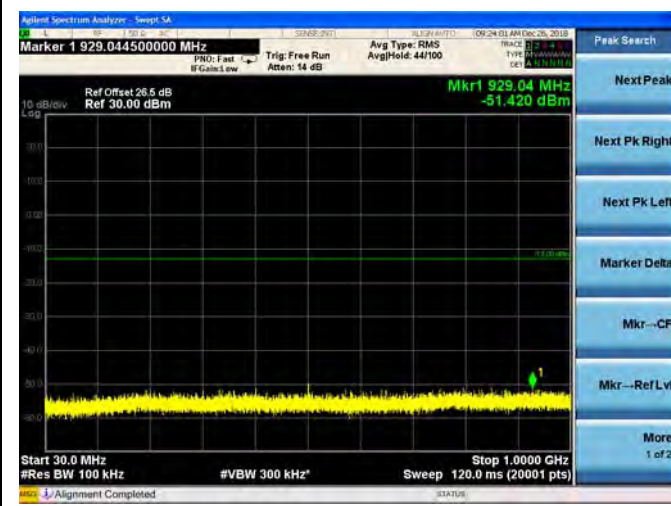

QPSK

16QAM

64QAM

LTE Band 25 1.4MHz BW Low Channel

QPSK

16QAM

64QAM

LTE Band 25 1.4MHz BW Mid Channel

QPSK

16QAM

64QAM

LTE Band 25 1.4MHz BW High Channel

QPSK

16QAM

64QAM

LTE Band 25 3MHz BW Low Channel