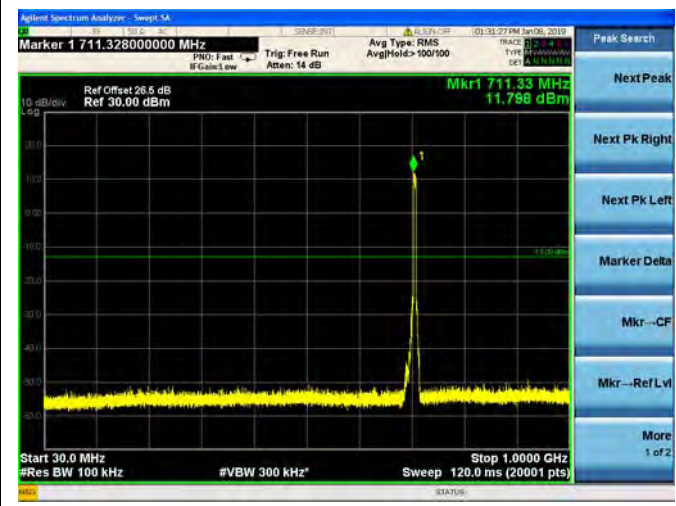

LTE Band 12 5MHz BW High Channel

QPSK

16QAM

64QAM