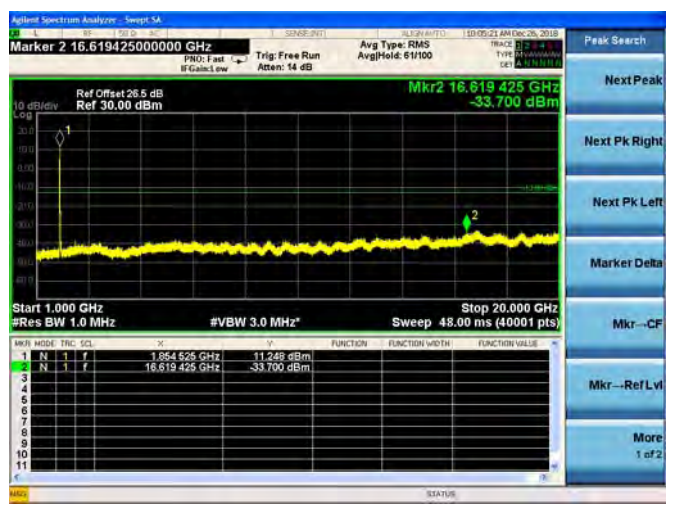

QPSK

16QAM

64QAM

LTE Band 25 15MHz BW High Channel

QPSK

16QAM

64QAM

LTE Band 25 20MHz BW Low Channel

QPSK

16QAM

64QAM

LTE Band 25 20MHz BW Mid Channel

QPSK

16QAM

64QAM

LTE Band 25 20MHz BW High Channel