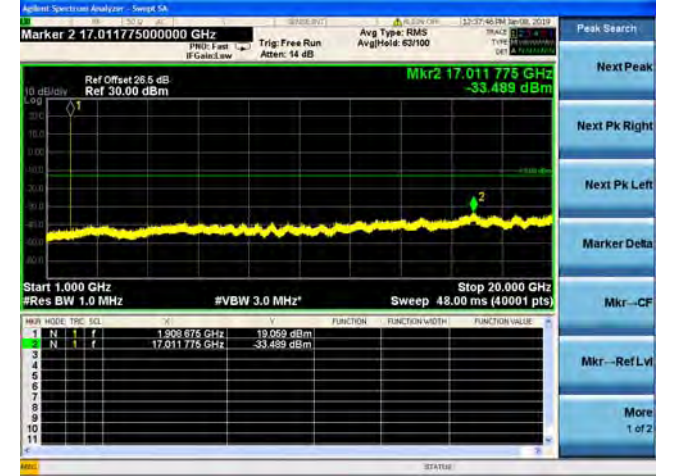

QPSK

16QAM

64QAM

LTE Band 25 1.4MHz BW High Channel

QPSK

16QAM

64QAM

LTE Band 25 3MHz BW Low Channel