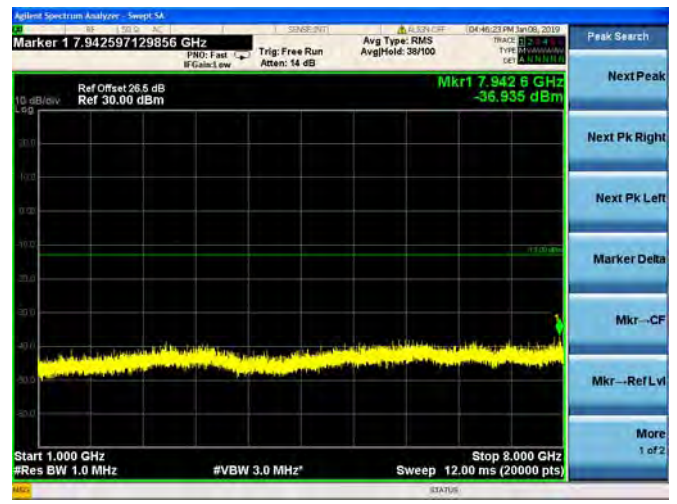

QPSK

16QAM

64QAM

LTE Band 12 1.4MHz BW Mid Channel

QPSK

16QAM

64QAM

LTE Band 12 1.4MHz BW High Channel