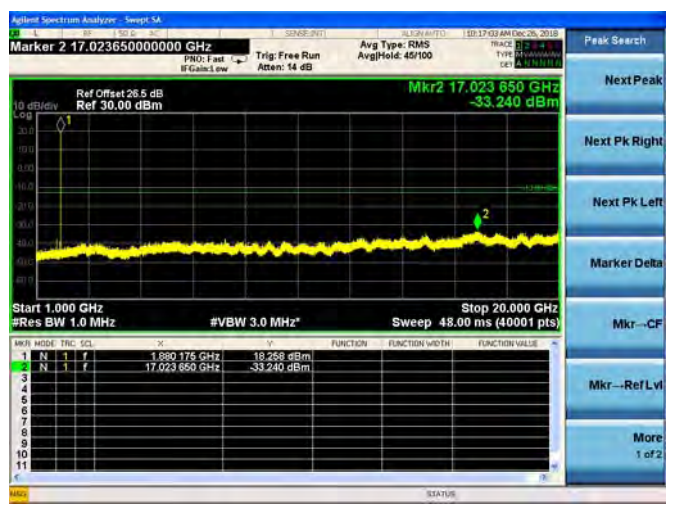

QPSK

16QAM

64QAM

LTE Band 25 1.4MHz BW High Channel

QPSK

16QAM

64QAM

LTE Band 25 3MHz BW Low Channel

QPSK

16QAM

64QAM

LTE Band 25 3MHz BW Mid Channel

QPSK

16QAM

64QAM

LTE Band 25 3MHz BW High Channel