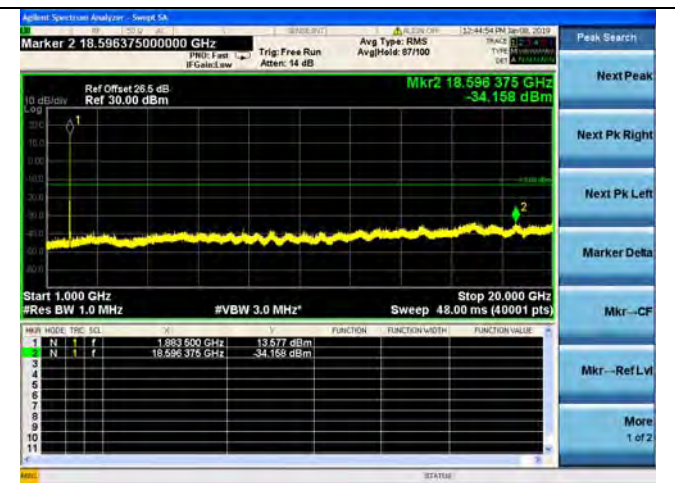

QPSK

16QAM

64QAM

LTE Band 25 10MHz BW Mid Channel

QPSK

16QAM

64QAM

LTE Band 25 10MHz BW High Channel