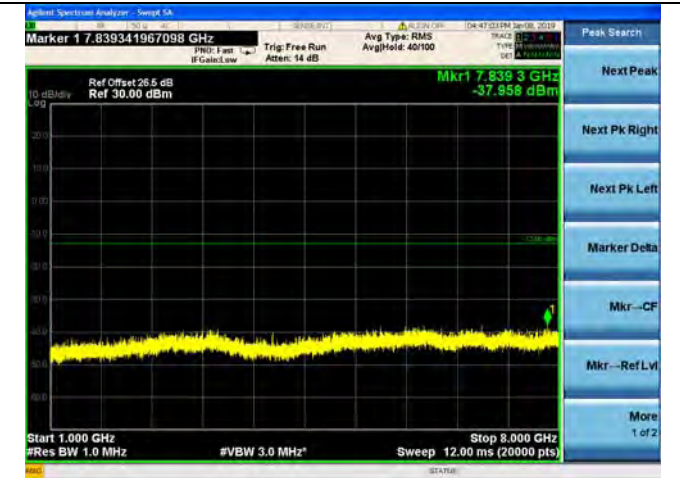

LTE Band 12 1.4MHz BW Low Channel

QPSK

16QAM

64QAM