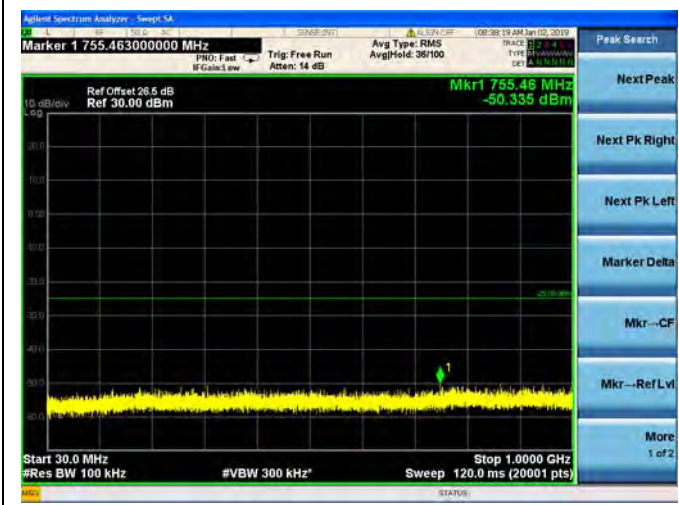

LTE Band 7 15MHz BW High Channel
16QAM

LTE Band 7 15MHz BW High Channel
64QAM

LTE Band 7 20MHz BW Low Channel

QPSK

LTE Band 7 20MHz BW Low Channel
16QAM

LTE Band 7 20MHz BW Low Channel
64QAM

LTE Band 7 20MHz BW Mid Channel

QPSK

LTE Band 7 20MHz BW Mid Channel
16QAM

LTE Band 7 20MHz BW Mid Channel
64QAM

LTE Band 7 20MHz BW High Channel
QPSK

LTE Band 7 20MHz BW High Channel
16QAM

LTE Band 7 20MHz BW High Channel
64QAM

LTE Band 12 1.4MHz BW Low Channel

QPSK

16QAM

64QAM

LTE Band 12 1.4MHz BW Mid Channel

QPSK

16QAM

64QAM

LTE Band 12 1.4MHz BW High Channel