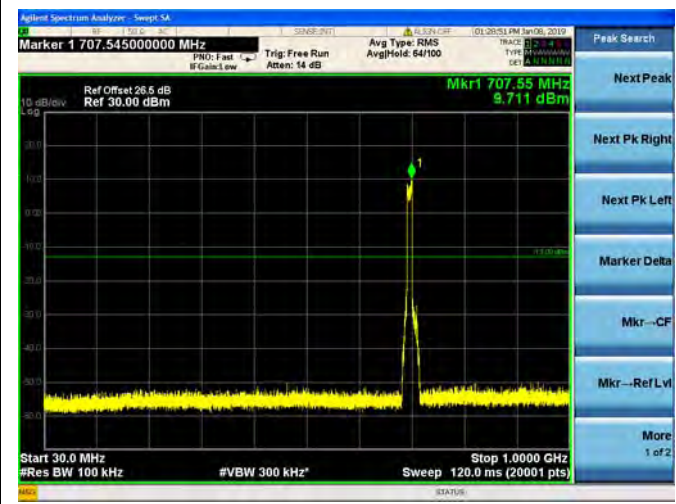

QPSK

16QAM

64QAM

LTE Band 12 10MHz BW Low Channel

QPSK

16QAM

64QAM

LTE Band 12 10MHz BW Mid Channel