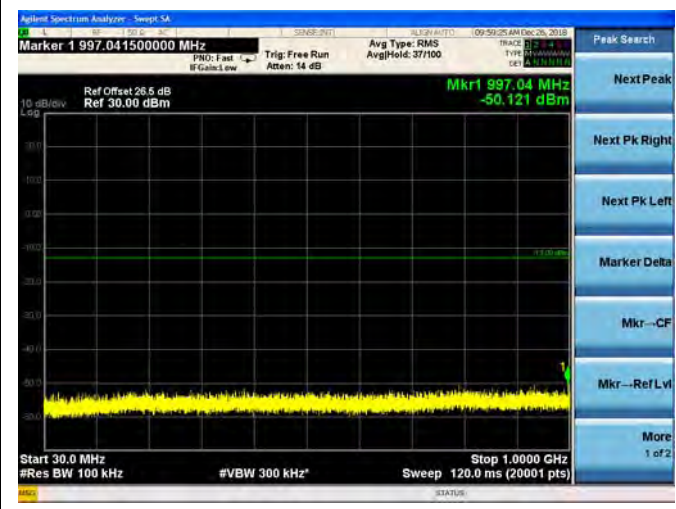

LTE Band 25 10MHz BW Low Channel

QPSK