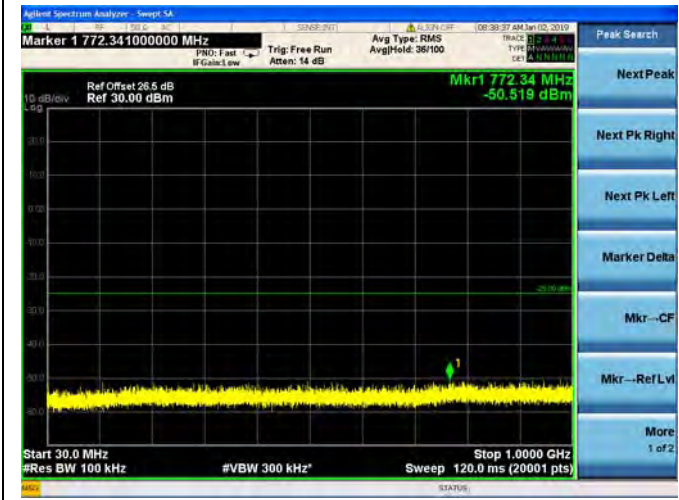

LTE Band 7 15MHz BW High Channel
16QAM

LTE Band 7 15MHz BW High Channel
64QAM

LTE Band 7 20MHz BW Low Channel

QPSK

LTE Band 7 20MHz BW Low Channel
16QAM

LTE Band 7 20MHz BW Low Channel
64QAM

LTE Band 7 20MHz BW Mid Channel

QPSK

LTE Band 7 20MHz BW Mid Channel
16QAM

LTE Band 7 20MHz BW Mid Channel
64QAM

LTE Band 7 20MHz BW High Channel
QPSK

LTE Band 7 20MHz BW High Channel
16QAM

LTE Band 7 20MHz BW High Channel
64QAM

LTE Band 12 1.4MHz BW Low Channel