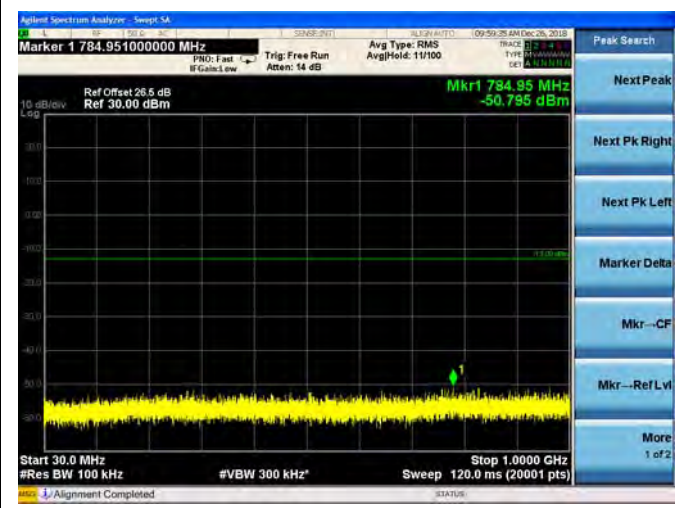

QPSK

16QAM

64QAM

LTE Band 25 5MHz BW High Channel

QPSK

16QAM

64QAM

LTE Band 25 10MHz BW Low Channel

QPSK

16QAM

64QAM

LTE Band 25 10MHz BW Mid Channel

QPSK

16QAM

64QAM

LTE Band 25 10MHz BW High Channel