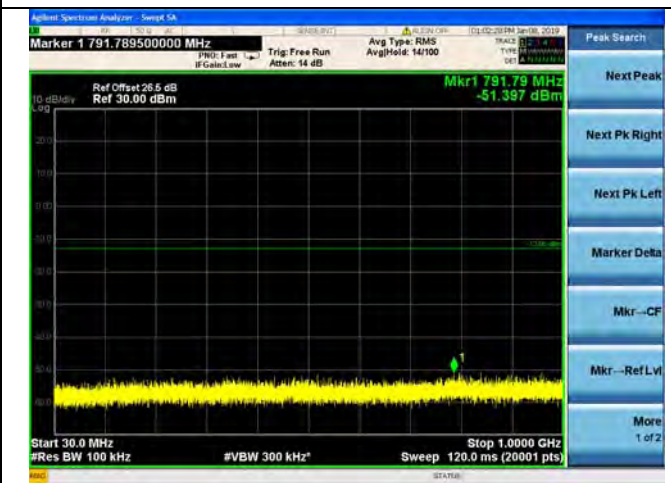

QPSK

16QAM

64QAM

LTE Band 25 20MHz BW Mid Channel

QPSK

16QAM

64QAM

LTE Band 25 20MHz BW High Channel