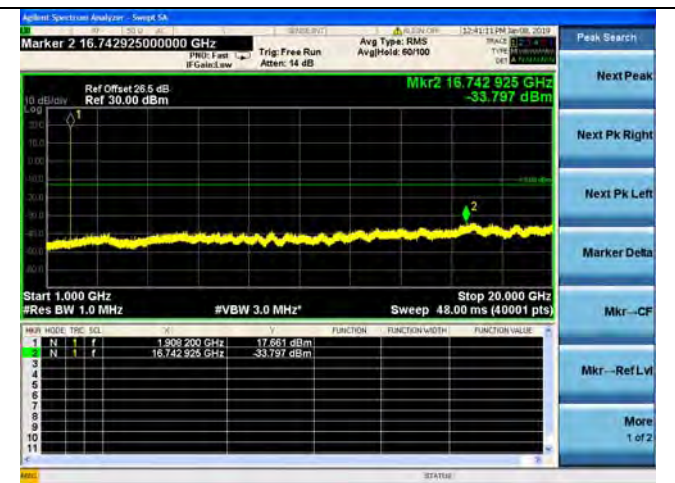

LTE Band 25 3MHz BW High Channel

QPSK

16QAM

64QAM