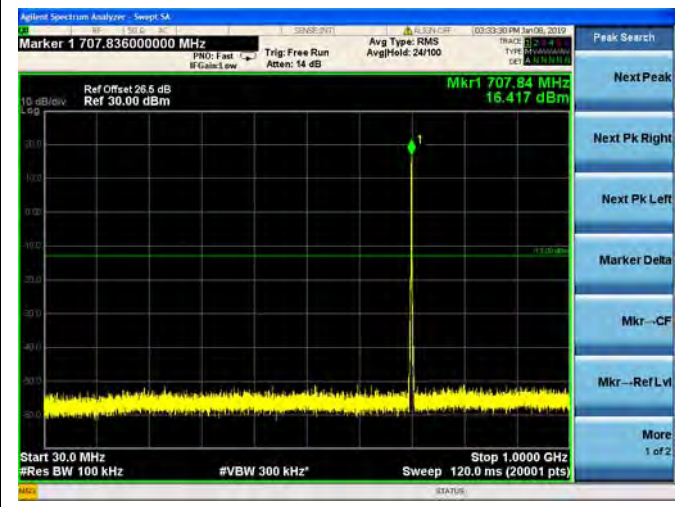

QPSK

16QAM

64QAM

LTE Band 12 1.4MHz BW Mid Channel

QPSK

16QAM

64QAM

LTE Band 12 1.4MHz BW High Channel