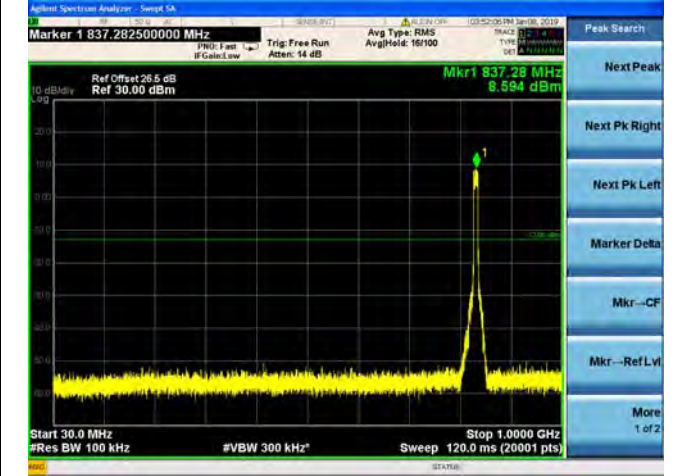

QPSK

16QAM

64QAM

LTE Band 19 10MHz BW Low Channel

QPSK

16QAM

64QAM

LTE Band 19 10MHz BW Mid Channel