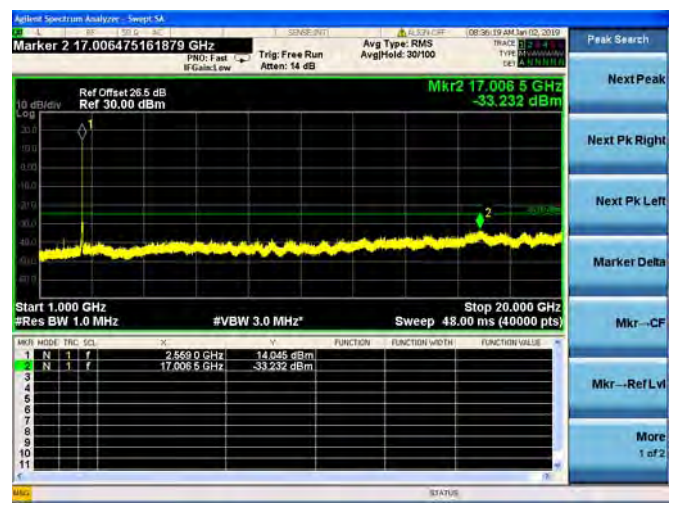

QPSK

LTE Band 7 20MHz BW Mid Channel
16QAM

LTE Band 7 20MHz BW Mid Channel
64QAM

LTE Band 7 20MHz BW High Channel
QPSK

LTE Band 7 20MHz BW High Channel
16QAM

LTE Band 7 20MHz BW High Channel
64QAM

LTE Band 12 1.4MHz BW Low Channel