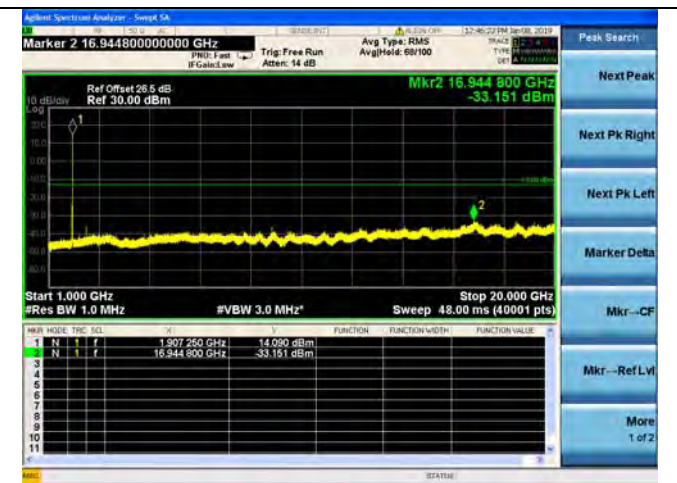

LTE Band 25 10MHz BW High Channel

QPSK

16QAM

64QAM