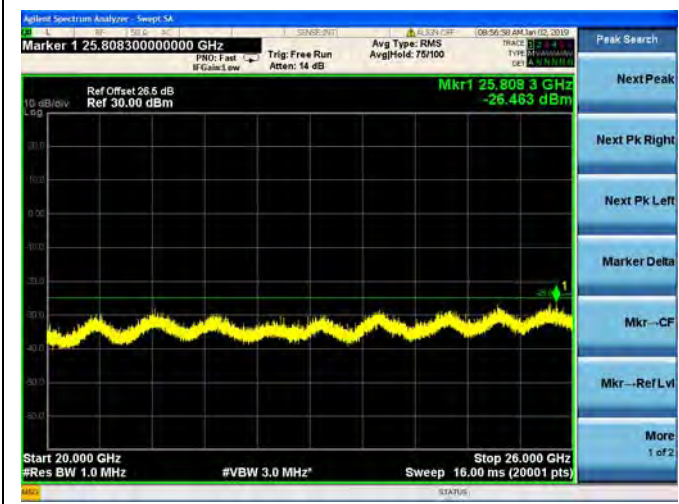

LTE Band 7 15MHz BW High Channel
16QAM

LTE Band 7 15MHz BW High Channel
64QAM

LTE Band 7 20MHz BW Low Channel

QPSK

LTE Band 7 20MHz BW Low Channel
16QAM

LTE Band 7 20MHz BW Low Channel
64QAM

LTE Band 7 20MHz BW Mid Channel

QPSK

LTE Band 7 20MHz BW Mid Channel
16QAM

LTE Band 7 20MHz BW Mid Channel
64QAM

LTE Band 7 20MHz BW High Channel
QPSK

LTE Band 7 20MHz BW High Channel
16QAM

LTE Band 7 20MHz BW High Channel
64QAM

LTE Band 12 1.4MHz BW Low Channel

QPSK

16QAM

64QAM

LTE Band 12 1.4MHz BW Mid Channel

QPSK

16QAM

64QAM

LTE Band 12 1.4MHz BW High Channel