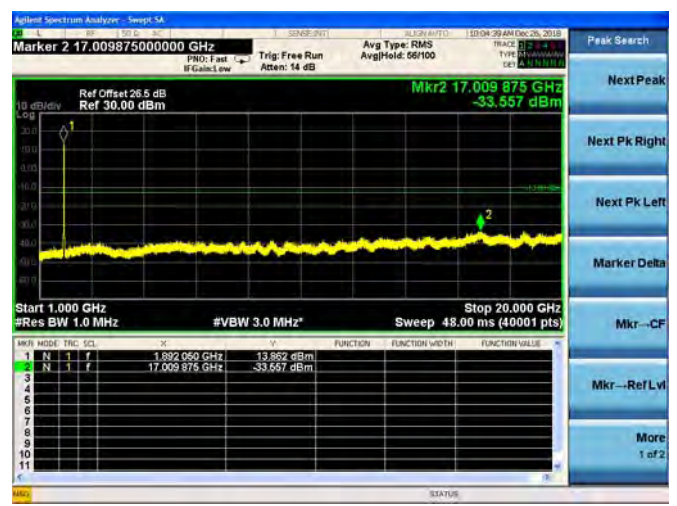

LTE Band 25 20MHz BW High Channel

QPSK

16QAM

64QAM