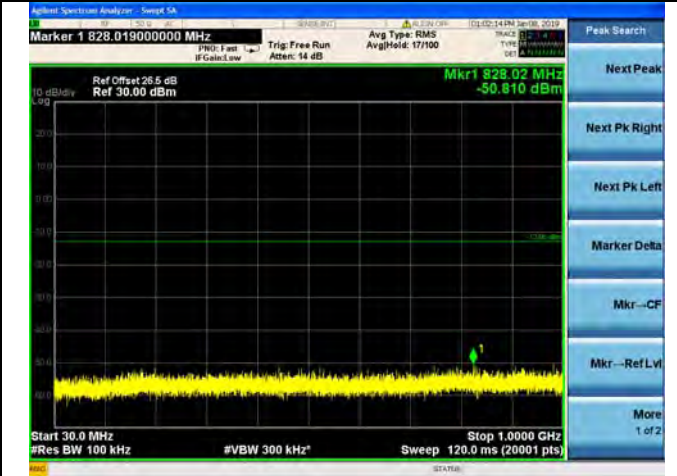

QPSK

16QAM

64QAM

LTE Band 25 15MHz BW High Channel

QPSK

16QAM

64QAM

LTE Band 25 20MHz BW Low Channel

QPSK

16QAM

64QAM

LTE Band 25 20MHz BW Mid Channel

QPSK

16QAM

64QAM

LTE Band 25 20MHz BW High Channel