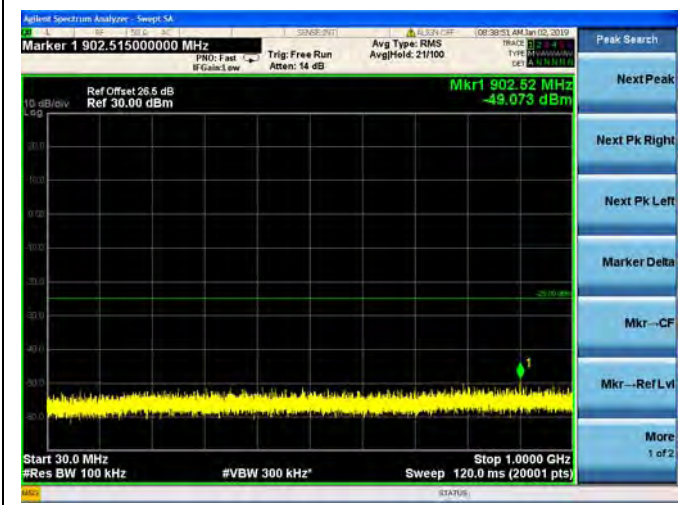

LTE Band 7 15MHz BW High Channel
16QAM

LTE Band 7 15MHz BW High Channel
64QAM

LTE Band 7 20MHz BW Low Channel

QPSK

LTE Band 7 20MHz BW Low Channel
16QAM

LTE Band 7 20MHz BW Low Channel
64QAM

LTE Band 7 20MHz BW Mid Channel

QPSK

LTE Band 7 20MHz BW Mid Channel
16QAM

LTE Band 7 20MHz BW Mid Channel
64QAM

LTE Band 7 20MHz BW High Channel
QPSK

LTE Band 7 20MHz BW High Channel
16QAM

LTE Band 7 20MHz BW High Channel
64QAM

LTE Band 12 1.4MHz BW Low Channel