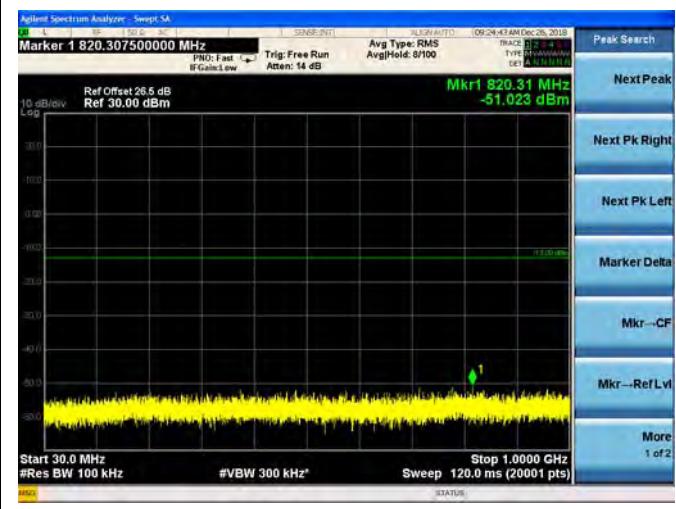

LTE Band 25 1.4MHz BW Mid Channel

QPSK