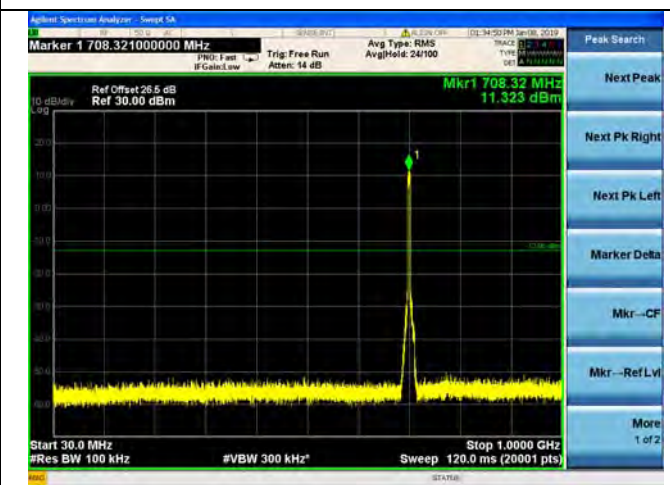

QPSK

16QAM

64QAM

LTE Band 12 5MHz BW Mid Channel

QPSK

16QAM

16QAM

LTE Band 12 5MHz BW High Channel