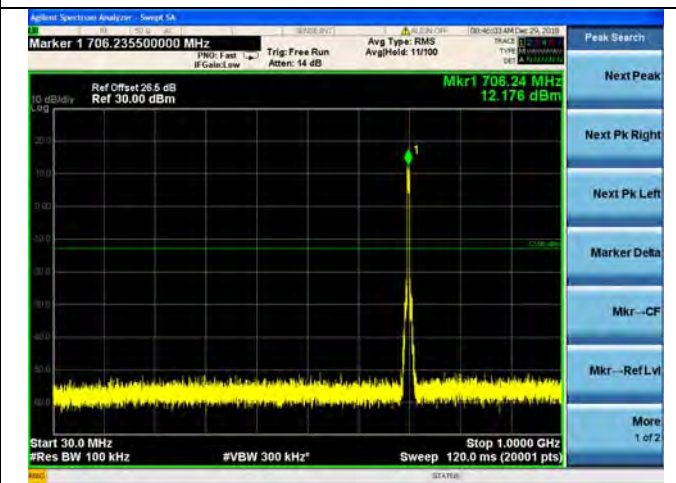

LTE Band 17 5MHz BW Low Channel

QPSK

16QAM

64QAM