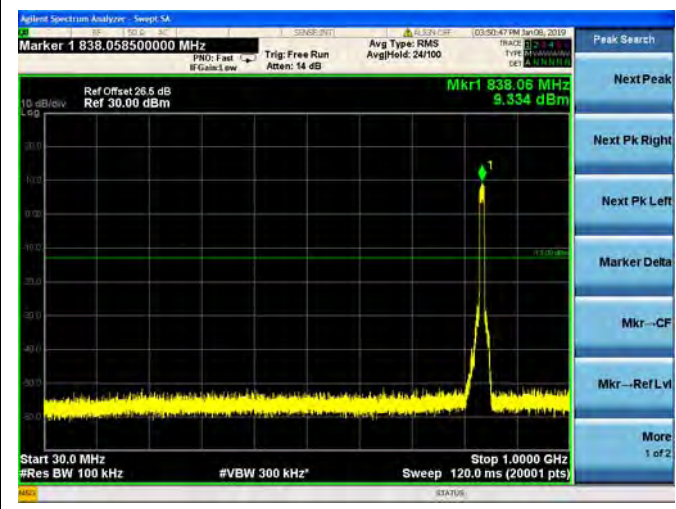

LTE Band 19 10MHz BW Mid Channel

QPSK