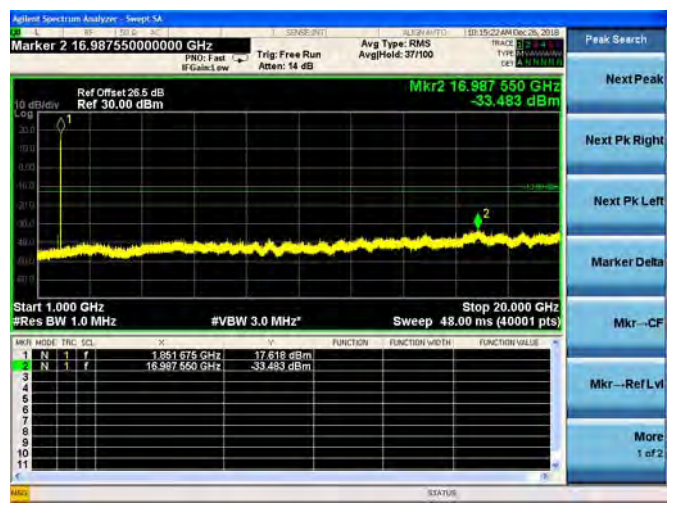

QPSK

16QAM

64QAM

LTE Band 25 5MHz BW Low Channel

QPSK

16QAM

64QAM

LTE Band 25 5MHz BW Mid Channel

QPSK

16QAM

64QAM

LTE Band 25 5MHz BW High Channel

QPSK

16QAM

64QAM

LTE Band 25 10MHz BW Low Channel