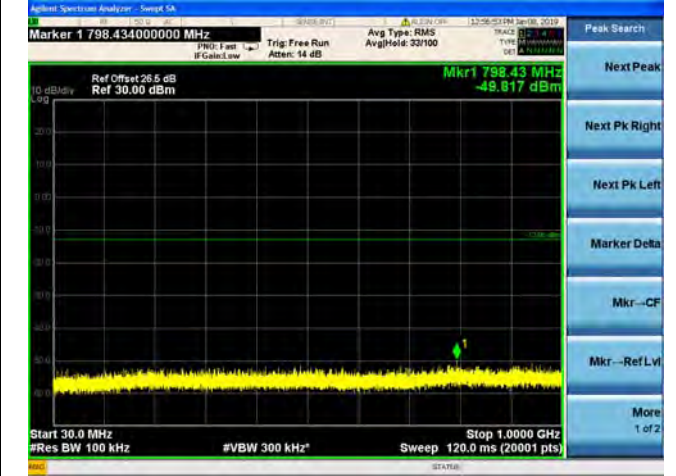

LTE Band 25 1.4MHz BW Mid Channel

QPSK

16QAM

64QAM