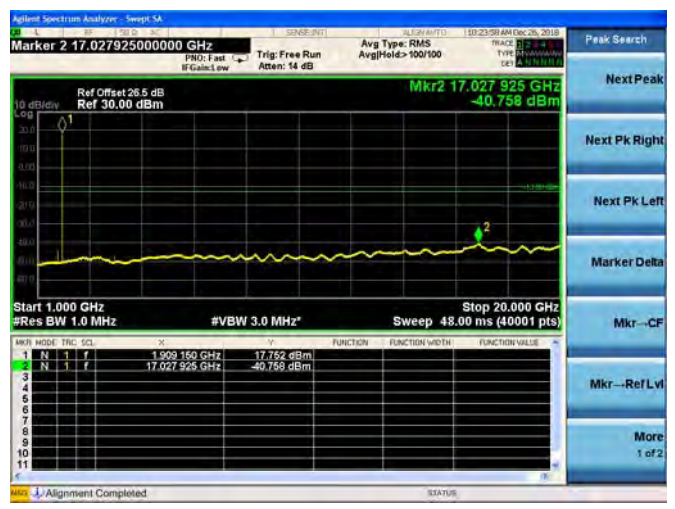

QPSK

16QAM

64QAM

LTE Band 25 1.4MHz BW High Channel

QPSK

16QAM

64QAM

LTE Band 25 3MHz BW Low Channel