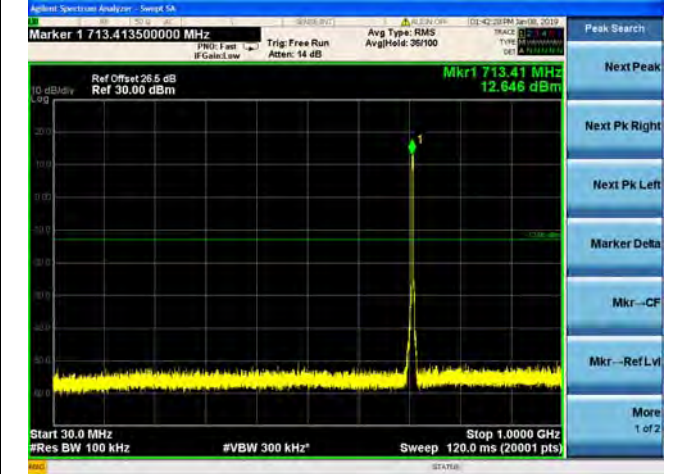

QPSK

16QAM

64QAM

LTE Band 12 3MHz BW High Channel

QPSK

16QAM

64QAM

LTE Band 12 5MHz BW Low Channel