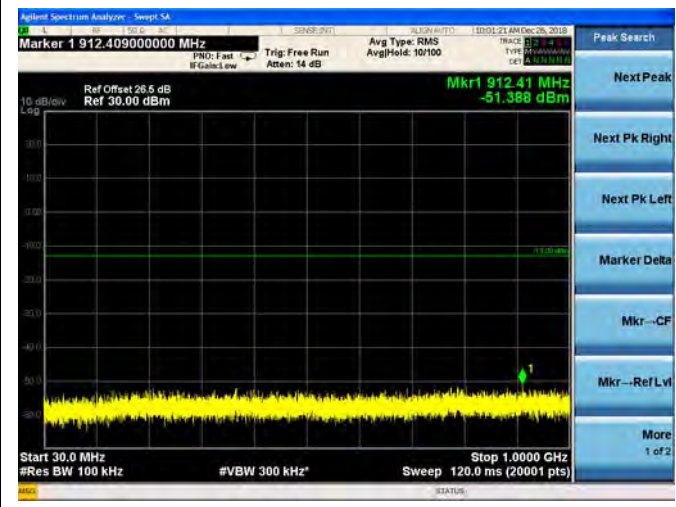

LTE Band 25 15MHz BW Mid Channel

QPSK