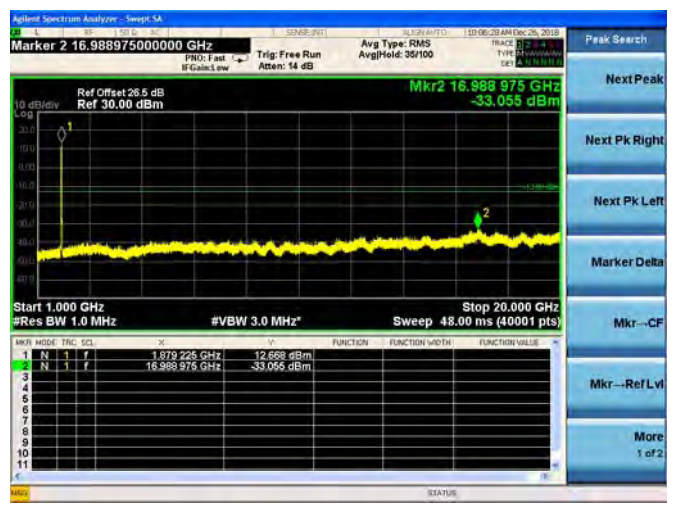

QPSK

16QAM

64QAM

LTE Band 25 20MHz BW Mid Channel

QPSK

16QAM

64QAM

LTE Band 25 20MHz BW High Channel