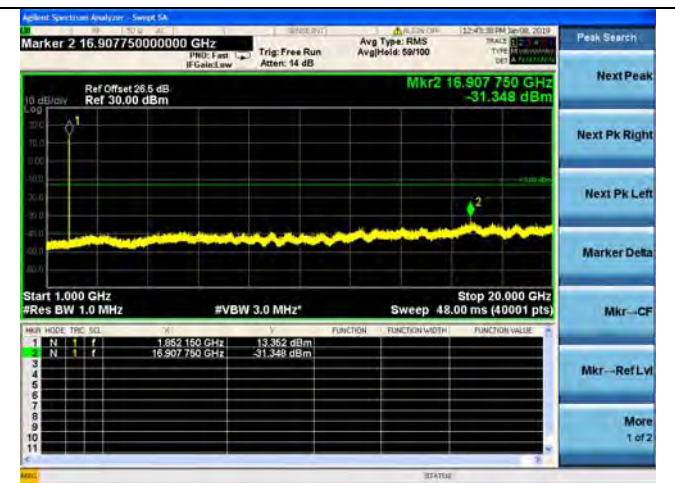

QPSK

16QAM

64QAM

LTE Band 25 5MHz BW Low Channel

QPSK

16QAM

64QAM

LTE Band 25 5MHz BW Mid Channel

QPSK

16QAM

64QAM

LTE Band 25 5MHz BW High Channel

QPSK

16QAM

64QAM

LTE Band 25 10MHz BW Low Channel