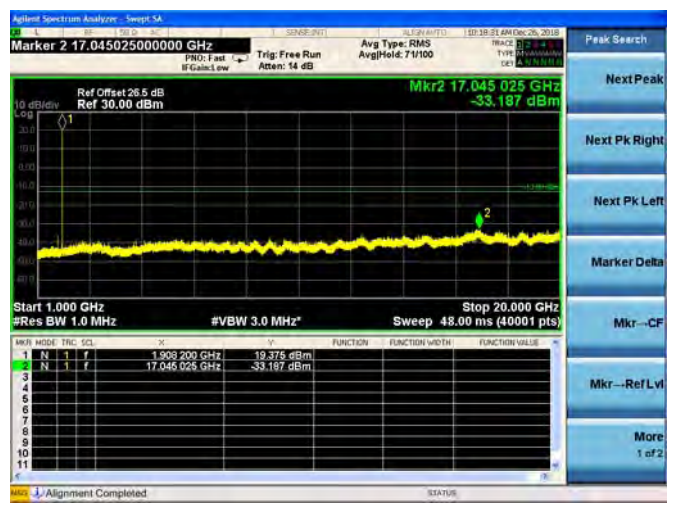

LTE Band 25 3MHz BW High Channel

QPSK