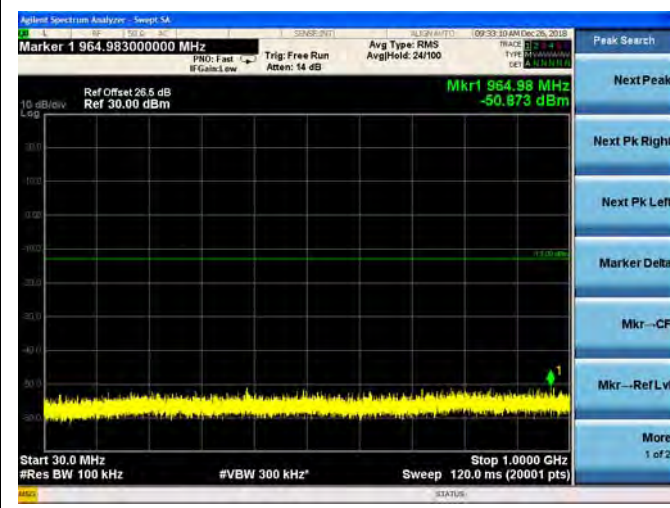

QPSK

16QAM

64QAM

LTE Band 25 5MHz BW Low Channel

QPSK

16QAM

64QAM

LTE Band 25 5MHz BW Mid Channel

QPSK

16QAM

64QAM

LTE Band 25 5MHz BW High Channel

QPSK

16QAM

64QAM

LTE Band 25 10MHz BW Low Channel