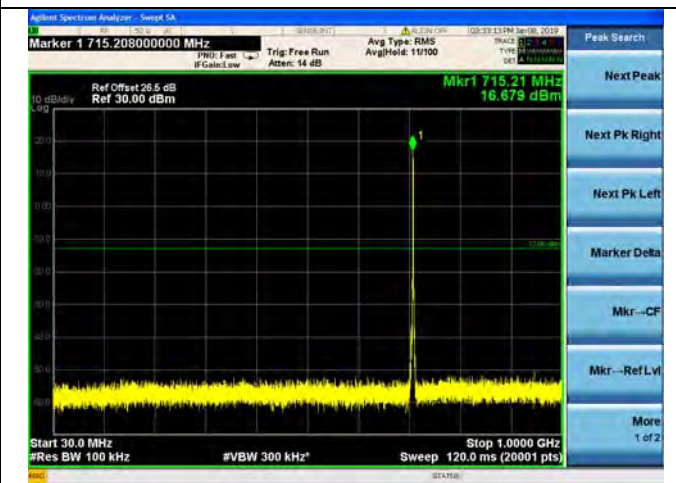

LTE Band 12 1.4MHz BW High Channel

QPSK

16QAM

64QAM