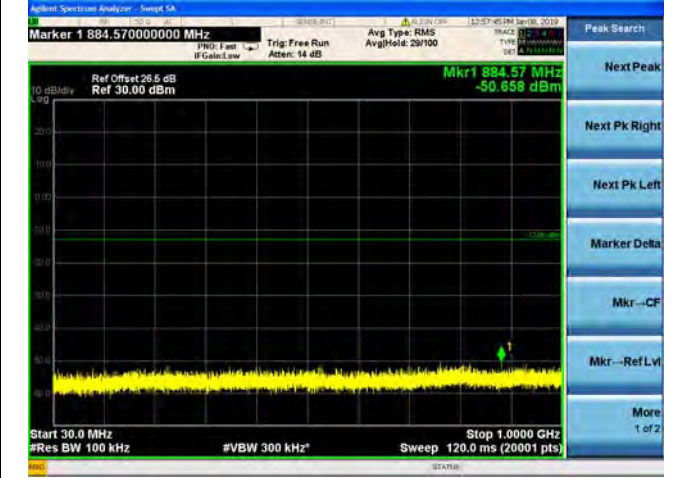

QPSK

16QAM

64QAM

LTE Band 25 3MHz BW Mid Channel

QPSK

16QAM

64QAM

LTE Band 25 3MHz BW High Channel