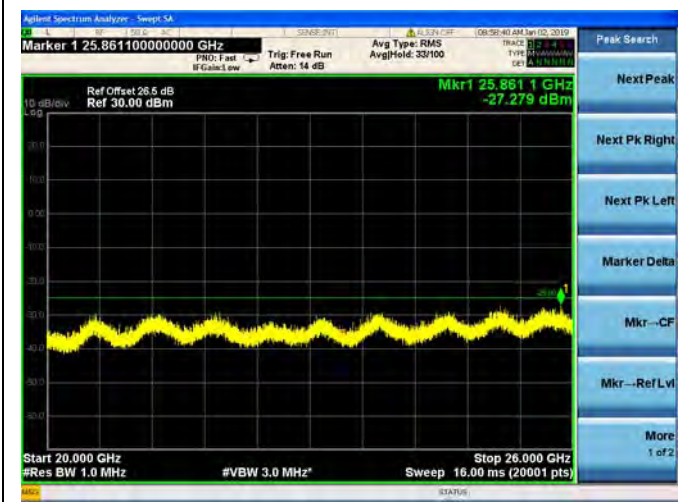

LTE Band 7 15MHz BW High Channel
16QAM

LTE Band 7 15MHz BW High Channel
64QAM

LTE Band 7 20MHz BW Low Channel

QPSK

LTE Band 7 20MHz BW Low Channel
16QAM

LTE Band 7 20MHz BW Low Channel
64QAM

LTE Band 7 20MHz BW Mid Channel

QPSK

LTE Band 7 20MHz BW Mid Channel
16QAM

LTE Band 7 20MHz BW Mid Channel
64QAM

LTE Band 7 20MHz BW High Channel
QPSK

LTE Band 7 20MHz BW High Channel
16QAM

LTE Band 7 20MHz BW High Channel
64QAM

LTE Band 12 1.4MHz BW Low Channel