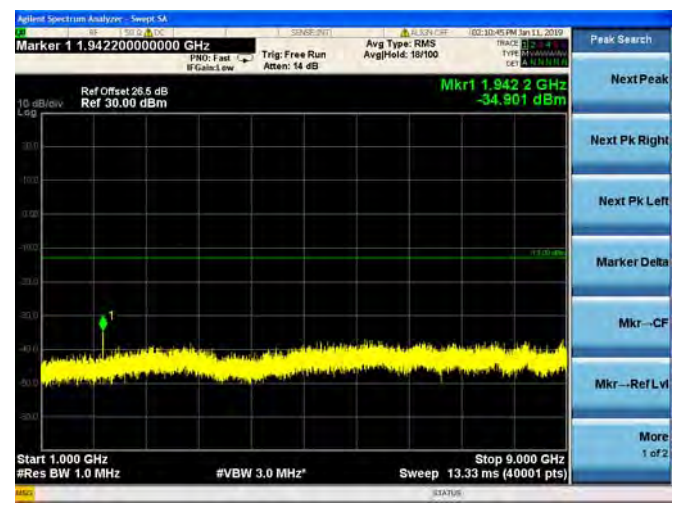

LTE Band 19 15MHz BW Mid Channel

QPSK