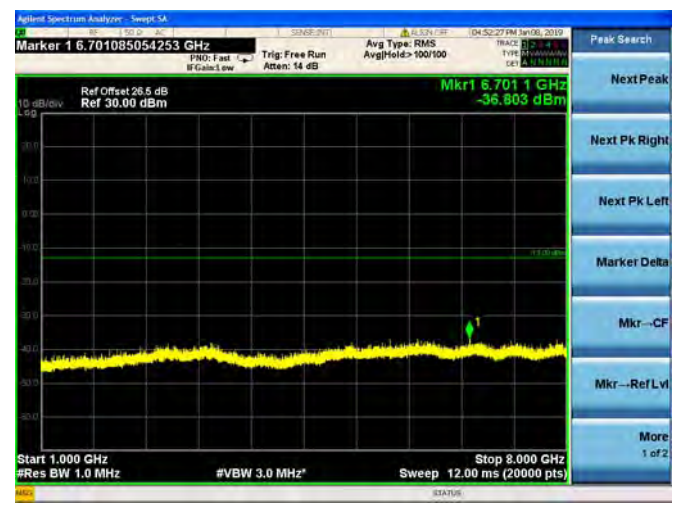

LTE Band 17 5MHz BW High Channel

QPSK