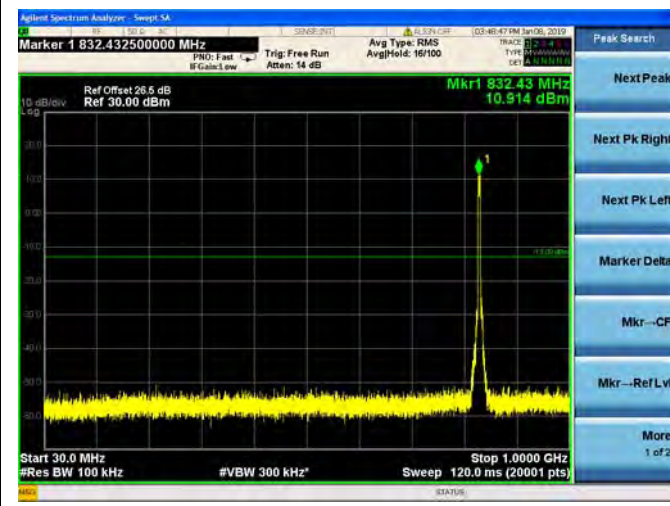

LTE Band 19 5MHz BW Low Channel

QPSK

16QAM

64QAM