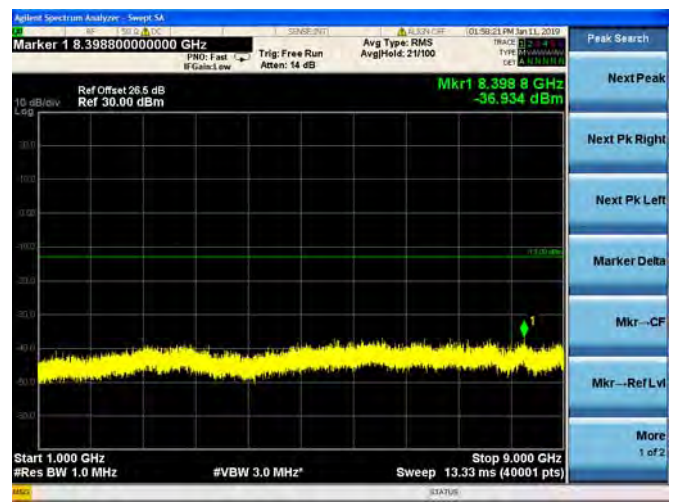

QPSK

16QAM

64QAM

LTE Band 19 5MHz BW Mid Channel

QPSK

16QAM

64QAM

LTE Band 19 5MHz BW High Channel