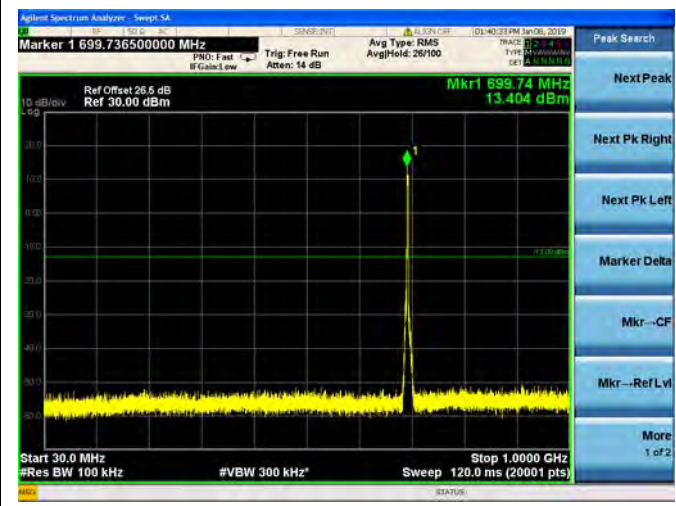

QPSK

16QAM

64QAM

LTE Band 12 3MHz BW Low Channel

QPSK

16QAM

64QAM

LTE Band 12 3MHz BW Mid Channel