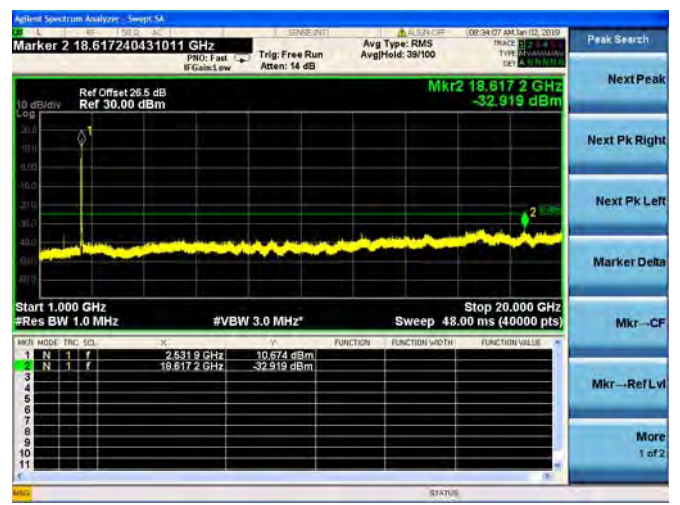

LTE Band 7 15MHz BW High Channel
16QAM

LTE Band 7 15MHz BW High Channel
64QAM

LTE Band 7 20MHz BW Low Channel

QPSK

LTE Band 7 20MHz BW Low Channel
16QAM

LTE Band 7 20MHz BW Low Channel
64QAM

LTE Band 7 20MHz BW Mid Channel

QPSK

LTE Band 7 20MHz BW Mid Channel
16QAM

LTE Band 7 20MHz BW Mid Channel
64QAM

LTE Band 7 20MHz BW High Channel
QPSK

LTE Band 7 20MHz BW High Channel
16QAM

LTE Band 7 20MHz BW High Channel
64QAM

LTE Band 12 1.4MHz BW Low Channel