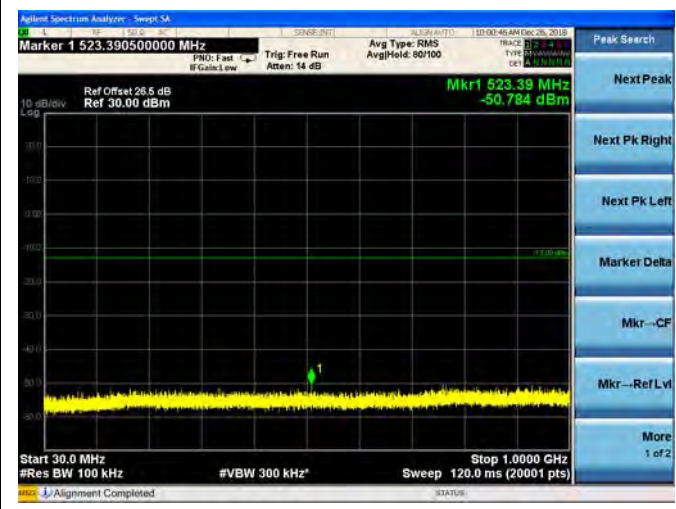

QPSK

16QAM

64QAM

LTE Band 25 15MHz BW High Channel

QPSK

16QAM

64QAM

LTE Band 25 20MHz BW Low Channel