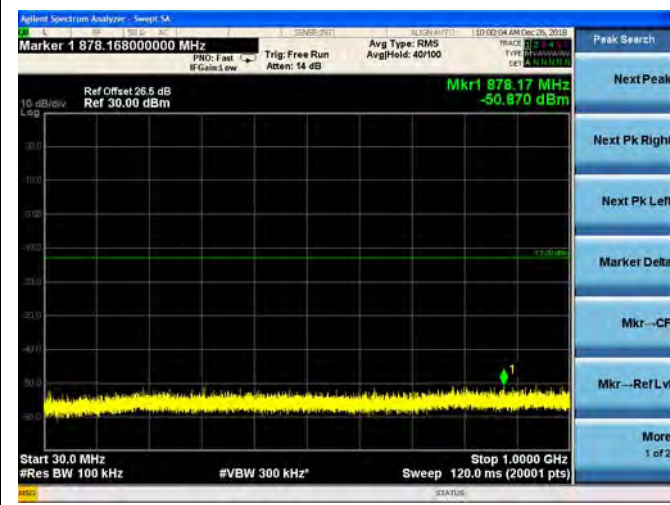

LTE Band 25 10MHz BW High Channel

QPSK