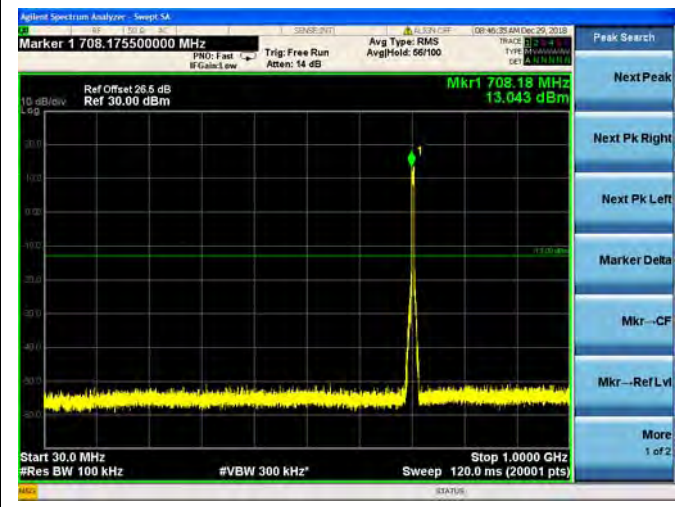

QPSK

16QAM

64QAM

LTE Band 17 5MHz BW Mid Channel

QPSK

16QAM

64QAM

LTE Band 17 5MHz BW High Channel