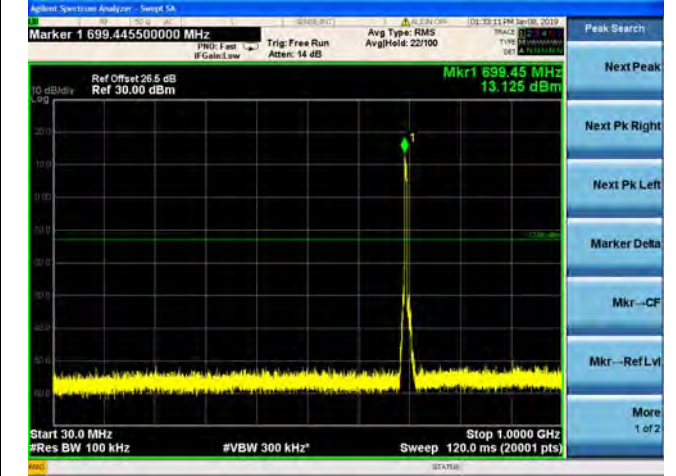

LTE Band 12 5MHz BW Low Channel

QPSK

16QAM

64QAM