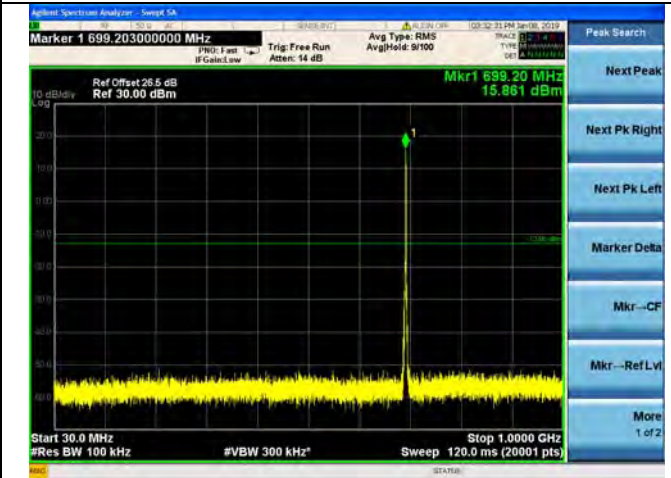

QPSK

LTE Band 7 20MHz BW Mid Channel
16QAM

LTE Band 7 20MHz BW Mid Channel
64QAM

LTE Band 7 20MHz BW High Channel
QPSK

LTE Band 7 20MHz BW High Channel
16QAM

LTE Band 7 20MHz BW High Channel
64QAM

LTE Band 12 1.4MHz BW Low Channel

QPSK

16QAM

64QAM

LTE Band 12 1.4MHz BW Mid Channel

QPSK

16QAM

64QAM

LTE Band 12 1.4MHz BW High Channel