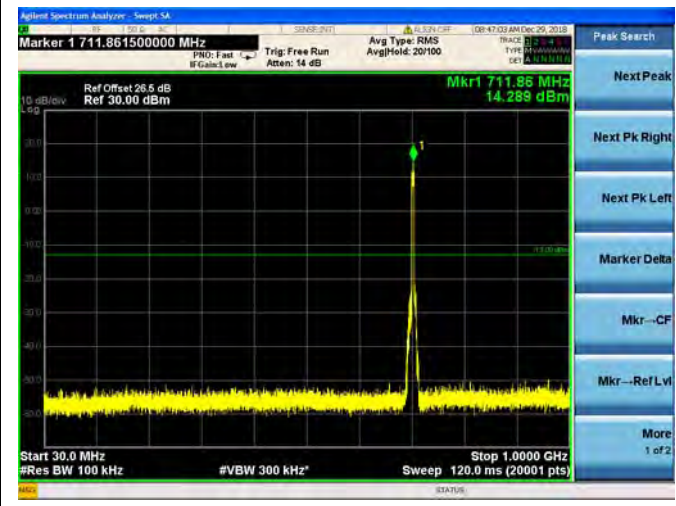

QPSK

16QAM

64QAM

LTE Band 17 5MHz BW Mid Channel

QPSK

16QAM

64QAM

LTE Band 17 5MHz BW High Channel