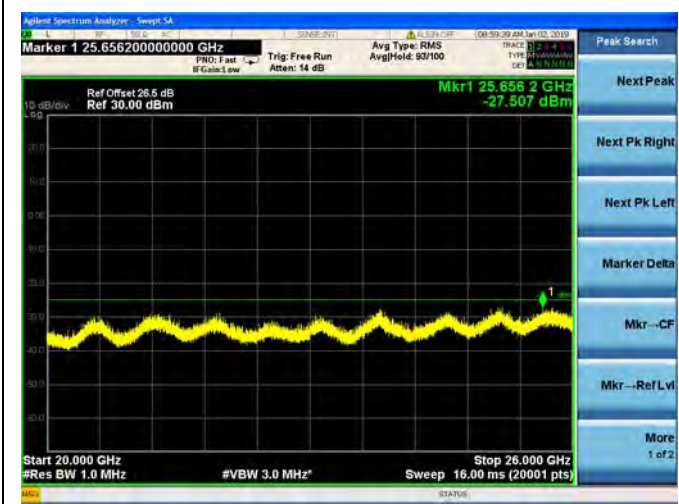

LTE Band 7 15MHz BW High Channel
16QAM

LTE Band 7 15MHz BW High Channel
64QAM

LTE Band 7 20MHz BW Low Channel

QPSK

LTE Band 7 20MHz BW Low Channel
16QAM

LTE Band 7 20MHz BW Low Channel
64QAM

LTE Band 7 20MHz BW Mid Channel

QPSK

LTE Band 7 20MHz BW Mid Channel
16QAM

LTE Band 7 20MHz BW Mid Channel
64QAM

LTE Band 7 20MHz BW High Channel
QPSK

LTE Band 7 20MHz BW High Channel
16QAM

LTE Band 7 20MHz BW High Channel
64QAM

LTE Band 12 1.4MHz BW Low Channel