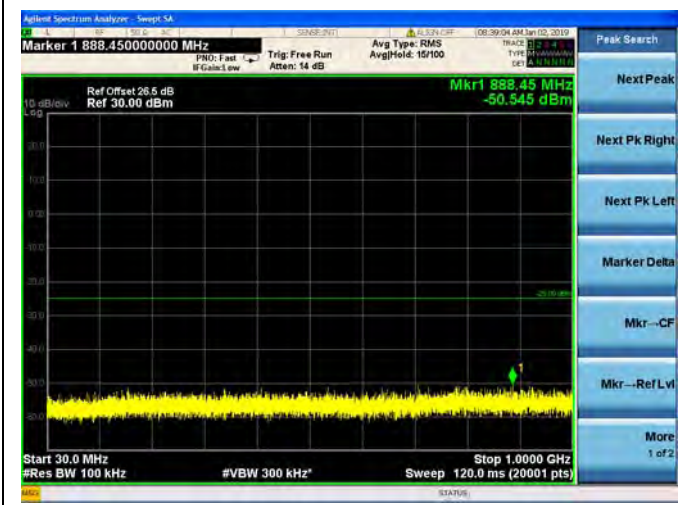

LTE Band 7 15MHz BW High Channel
16QAM

LTE Band 7 15MHz BW High Channel
64QAM

LTE Band 7 20MHz BW Low Channel

QPSK

LTE Band 7 20MHz BW Low Channel
16QAM

LTE Band 7 20MHz BW Low Channel
64QAM

LTE Band 7 20MHz BW Mid Channel

QPSK

LTE Band 7 20MHz BW Mid Channel
16QAM

LTE Band 7 20MHz BW Mid Channel
64QAM

LTE Band 7 20MHz BW High Channel
QPSK

LTE Band 7 20MHz BW High Channel
16QAM

LTE Band 7 20MHz BW High Channel
64QAM

LTE Band 12 1.4MHz BW Low Channel