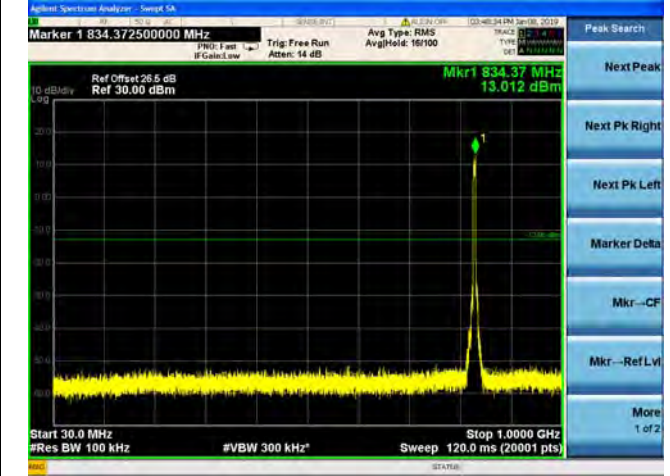

LTE Band 19 5MHz BW Low Channel

QPSK

16QAM

64QAM