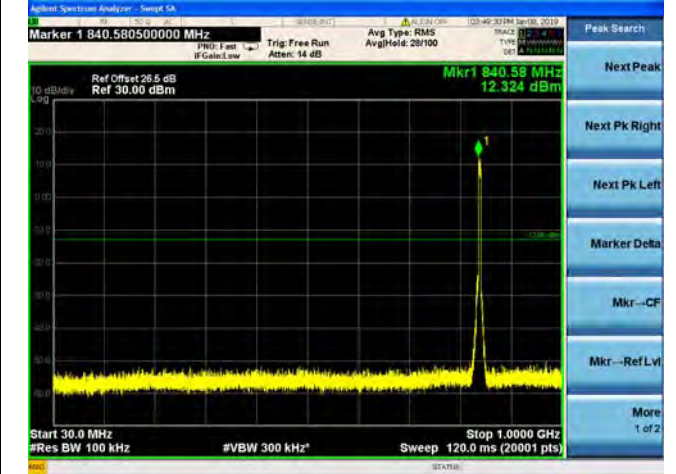

LTE Band 19 5MHz BW High Channel

QPSK

16QAM

64QAM