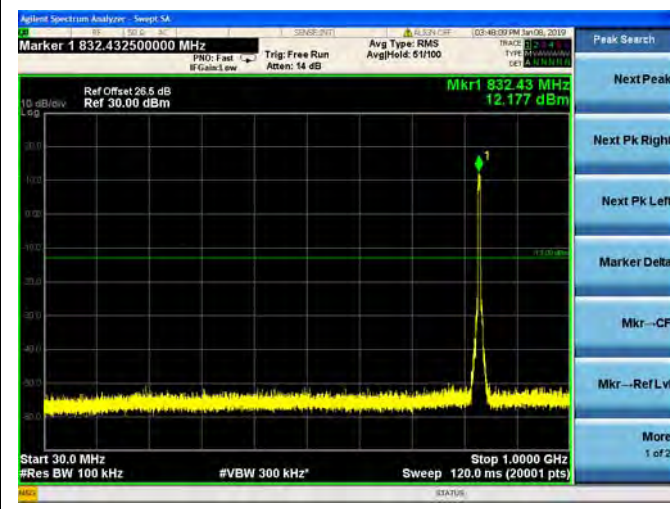

LTE Band 19 5MHz BW Low Channel

QPSK