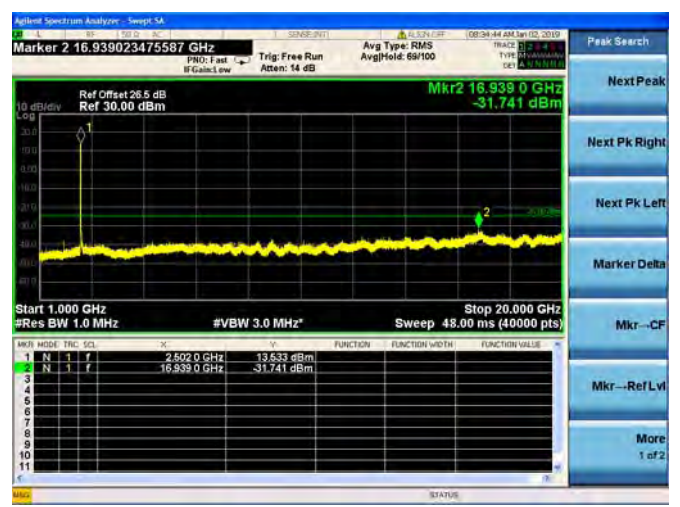

LTE Band 7 15MHz BW High Channel
16QAM

LTE Band 7 15MHz BW High Channel
64QAM

LTE Band 7 20MHz BW Low Channel

QPSK

LTE Band 7 20MHz BW Low Channel
16QAM

LTE Band 7 20MHz BW Low Channel
64QAM

LTE Band 7 20MHz BW Mid Channel

QPSK

LTE Band 7 20MHz BW Mid Channel
16QAM

LTE Band 7 20MHz BW Mid Channel
64QAM

LTE Band 7 20MHz BW High Channel
QPSK

LTE Band 7 20MHz BW High Channel
16QAM

LTE Band 7 20MHz BW High Channel
64QAM

LTE Band 12 1.4MHz BW Low Channel