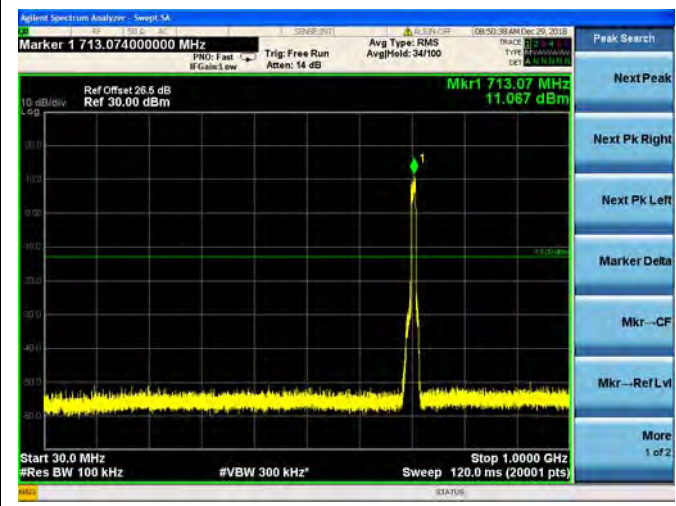

QPSK

16QAM

64QAM

LTE Band 17 10MHz BW High Channel

QPSK

16QAM

64QAM

LTE Band 19 5MHz BW Low Channel