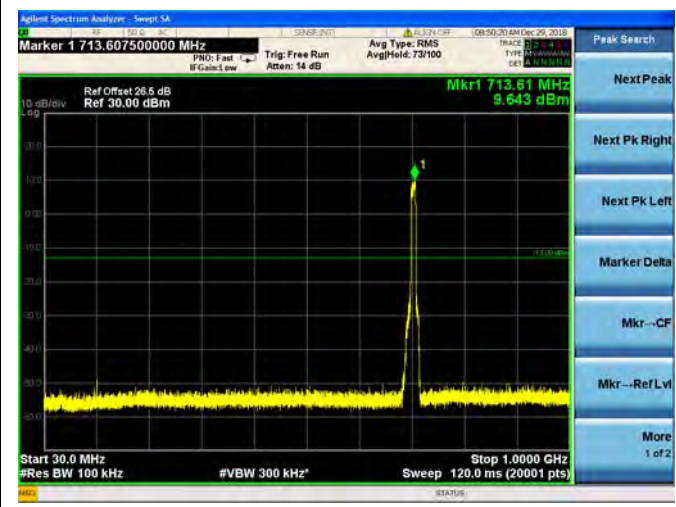

QPSK

16QAM

64QAM

LTE Band 17 10MHz BW High Channel

QPSK

16QAM

64QAM

LTE Band 19 5MHz BW Low Channel