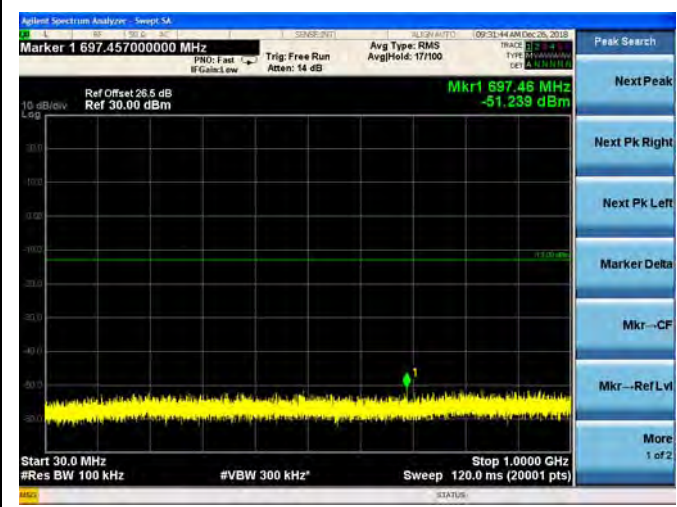

QPSK

16QAM

64QAM

LTE Band 25 5MHz BW High Channel

QPSK

16QAM

64QAM

LTE Band 25 10MHz BW Low Channel