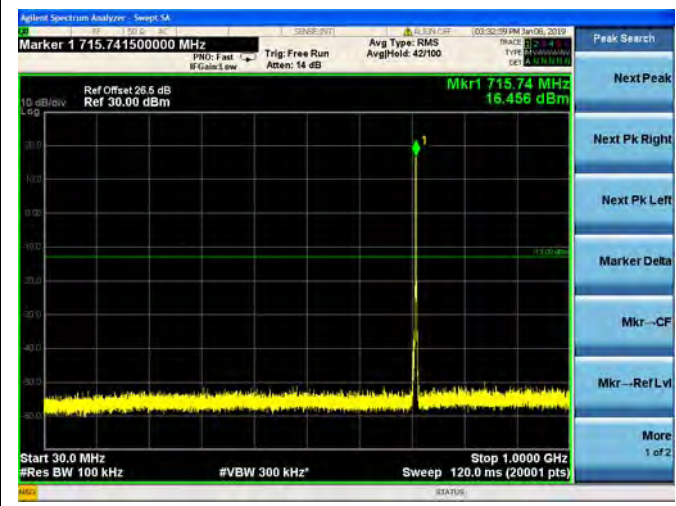

LTE Band 12 1.4MHz BW High Channel

QPSK

16QAM

64QAM