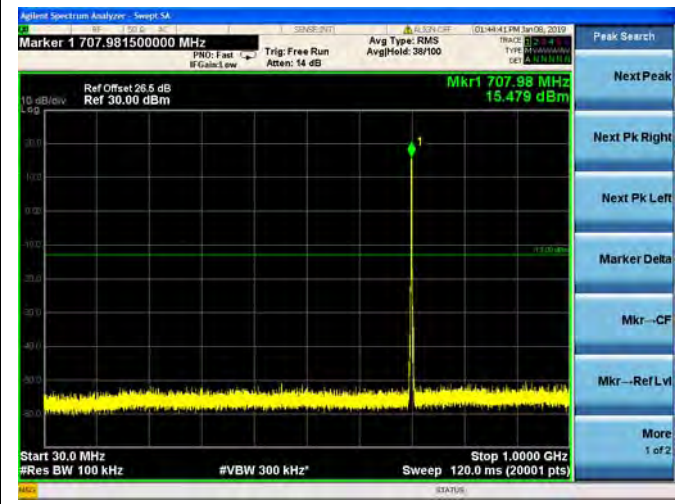

QPSK

16QAM

64QAM

LTE Band 12 1.4MHz BW Mid Channel

QPSK

16QAM

64QAM

LTE Band 12 1.4MHz BW High Channel