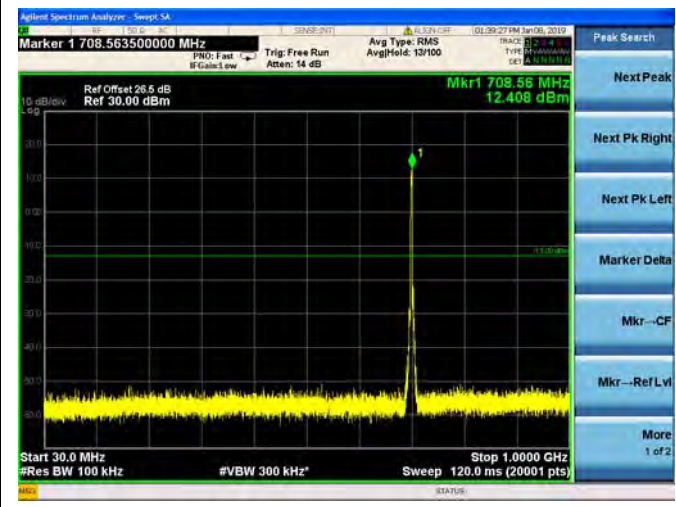

LTE Band 12 3MHz BW Mid Channel

QPSK