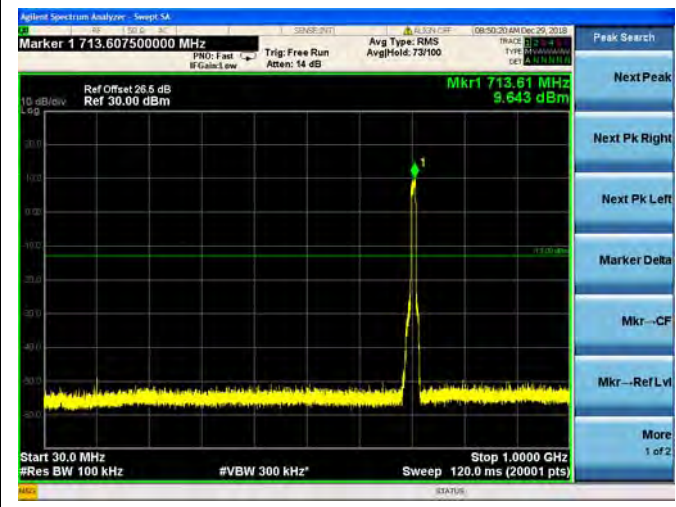

LTE Band 17 10MHz BW Mid Channel

QPSK