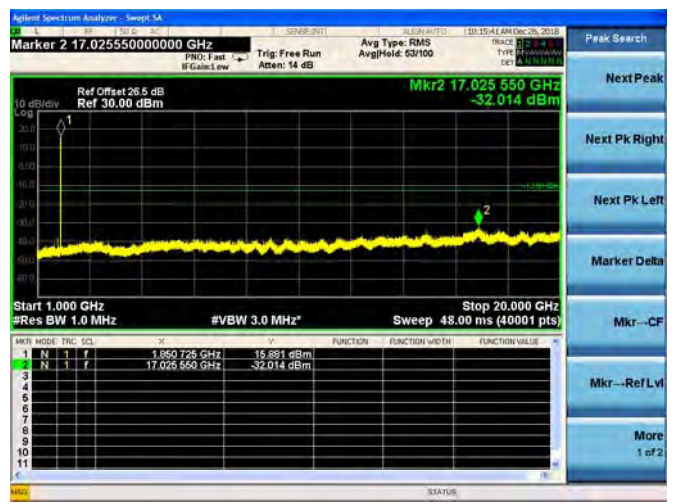

QPSK

16QAM

64QAM

LTE Band 25 5MHz BW Low Channel

QPSK

16QAM

64QAM

LTE Band 25 5MHz BW Mid Channel

QPSK

16QAM

64QAM

LTE Band 25 5MHz BW High Channel

QPSK

16QAM

64QAM

LTE Band 25 10MHz BW Low Channel