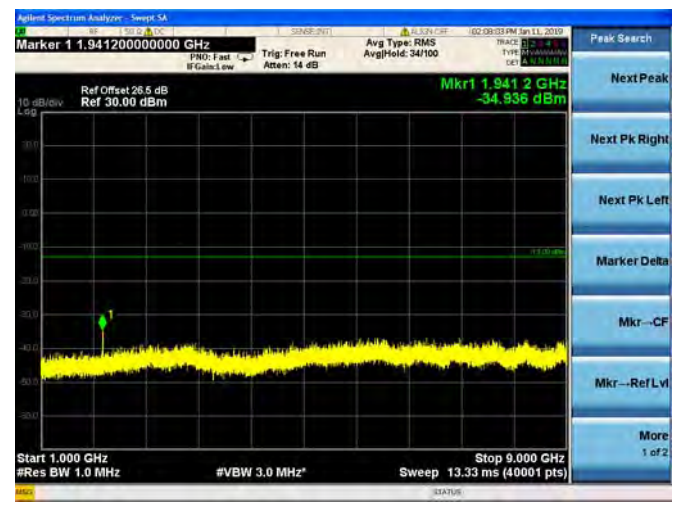

LTE Band 19 10MHz BW Mid Channel

QPSK

16QAM

64QAM