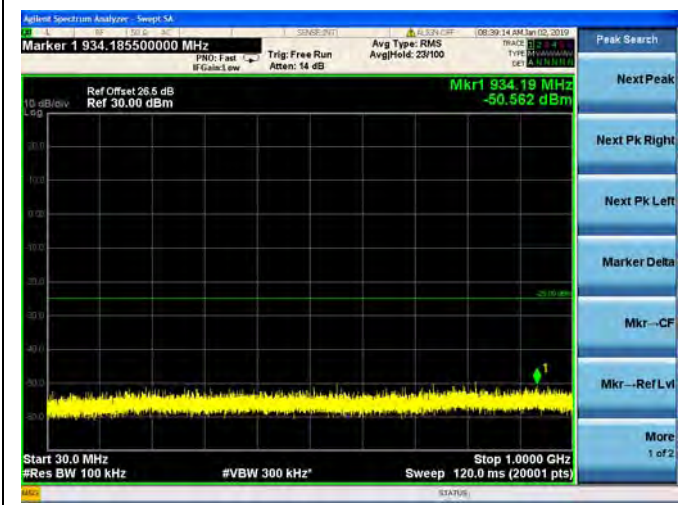

LTE Band 7 15MHz BW High Channel
16QAM

LTE Band 7 15MHz BW High Channel
64QAM

LTE Band 7 20MHz BW Low Channel

QPSK

LTE Band 7 20MHz BW Low Channel
16QAM

LTE Band 7 20MHz BW Low Channel
64QAM

LTE Band 7 20MHz BW Mid Channel

QPSK

LTE Band 7 20MHz BW Mid Channel
16QAM

LTE Band 7 20MHz BW Mid Channel
64QAM

LTE Band 7 20MHz BW High Channel
QPSK

LTE Band 7 20MHz BW High Channel
16QAM

LTE Band 7 20MHz BW High Channel
64QAM

LTE Band 12 1.4MHz BW Low Channel