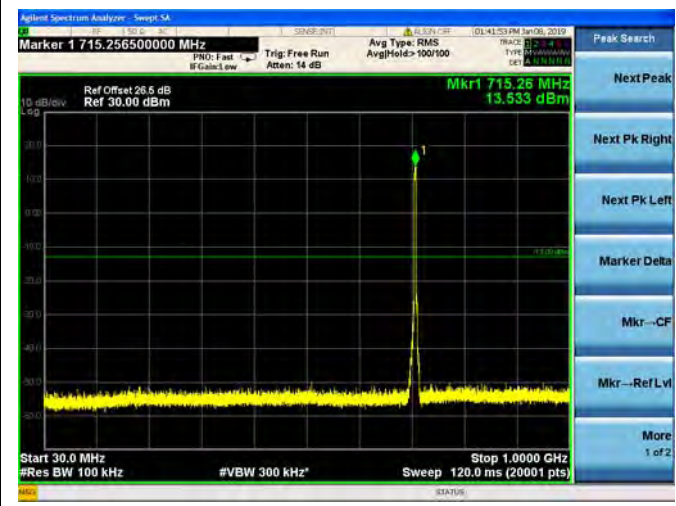

QPSK

16QAM

64QAM

LTE Band 12 3MHz BW High Channel

QPSK

16QAM

64QAM

LTE Band 12 5MHz BW Low Channel