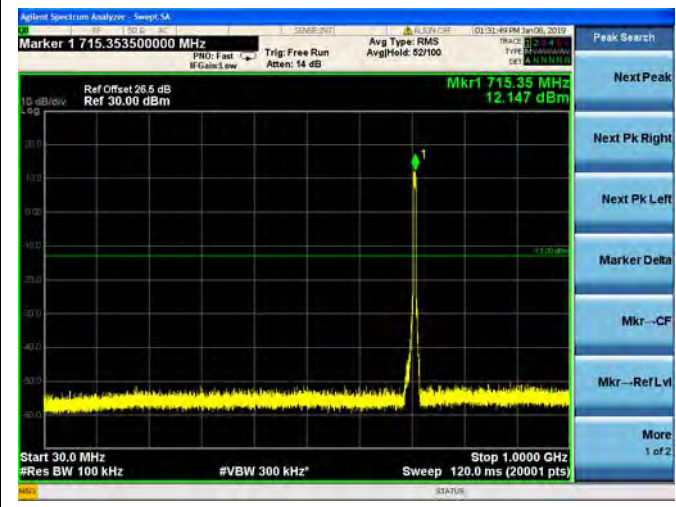

LTE Band 12 5MHz BW High Channel

QPSK