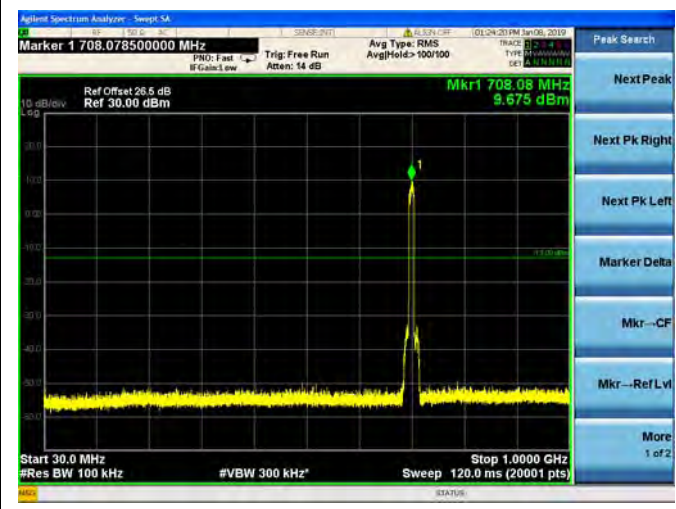

LTE Band 12 10MHz BW Mid Channel

QPSK