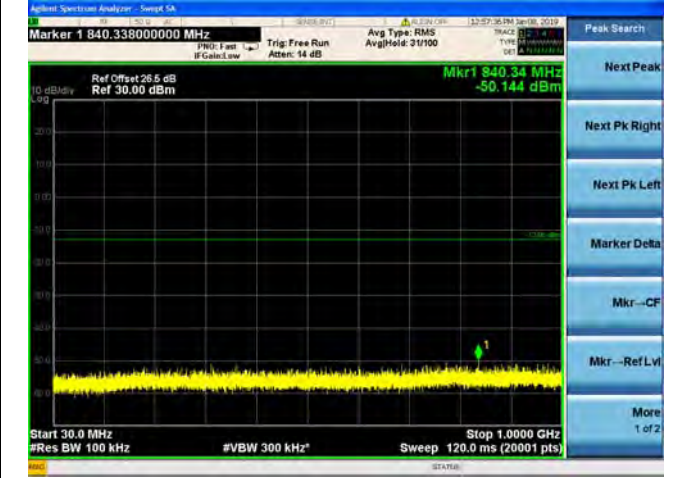

LTE Band 25 3MHz BW Low Channel

QPSK

16QAM

64QAM