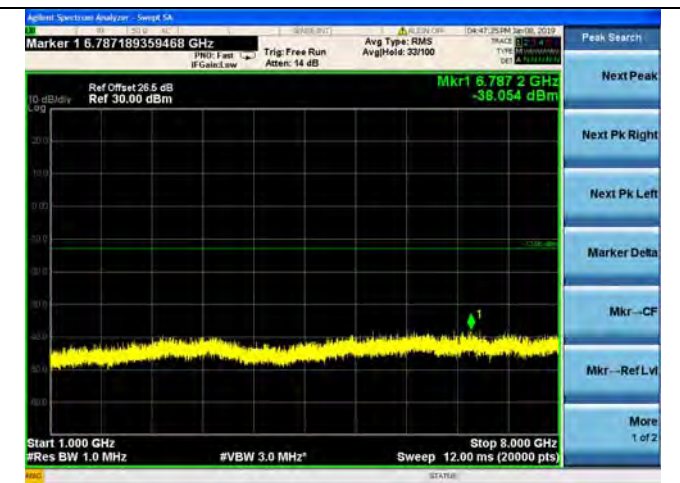

LTE Band 12 1.4MHz BW High Channel

QPSK

16QAM

64QAM