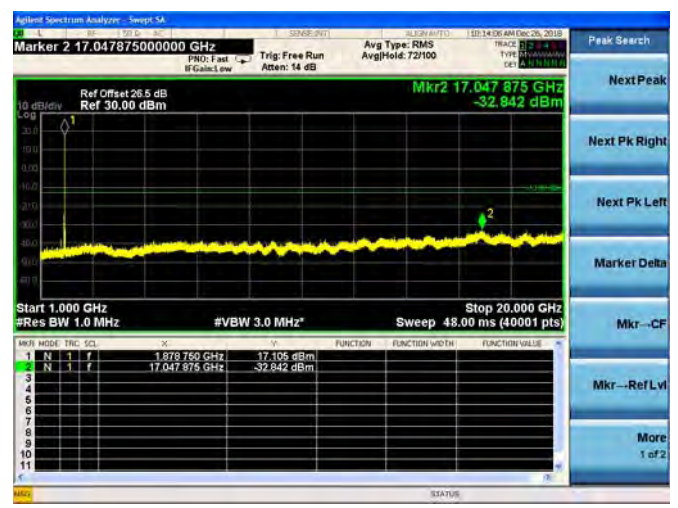

QPSK

16QAM

64QAM

LTE Band 25 5MHz BW Low Channel

QPSK

16QAM

64QAM

LTE Band 25 5MHz BW Mid Channel

QPSK

16QAM

64QAM

LTE Band 25 5MHz BW High Channel

QPSK

16QAM

64QAM

LTE Band 25 10MHz BW Low Channel