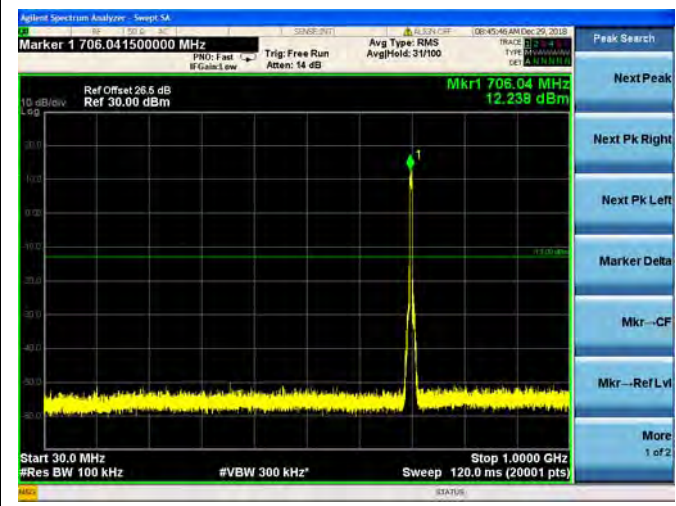

LTE Band 17 5MHz BW Low Channel

QPSK

16QAM

64QAM