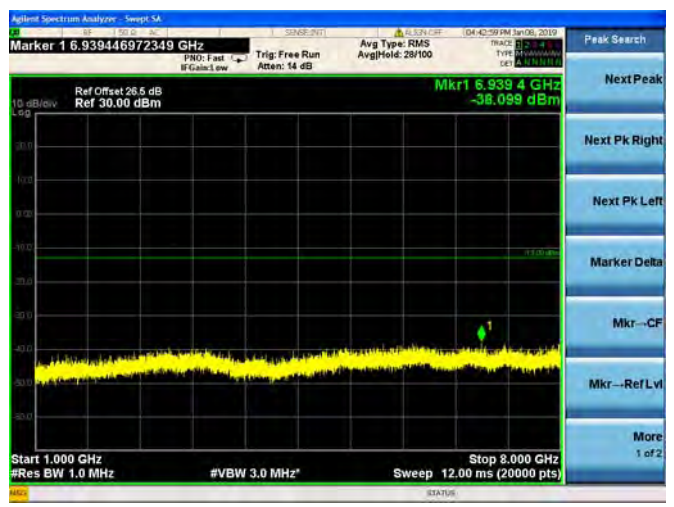

QPSK

16QAM

64QAM

LTE Band 12 3MHz BW High Channel

QPSK

16QAM

64QAM

LTE Band 12 5MHz BW Low Channel

QPSK

16QAM

64QAM

LTE Band 12 5MHz BW Mid Channel

QPSK

16QAM

16QAM

LTE Band 12 5MHz BW High Channel