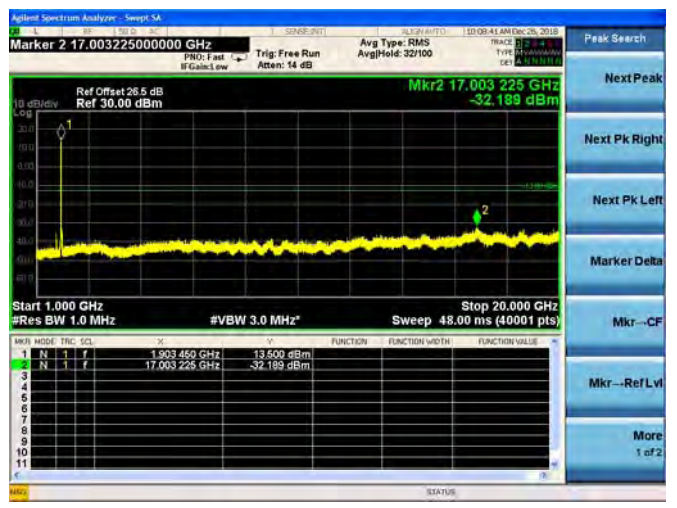

QPSK

16QAM

64QAM

LTE Band 25 15MHz BW High Channel

QPSK

16QAM

64QAM

LTE Band 25 20MHz BW Low Channel

QPSK

16QAM

64QAM

LTE Band 25 20MHz BW Mid Channel

QPSK

16QAM

64QAM

LTE Band 25 20MHz BW High Channel