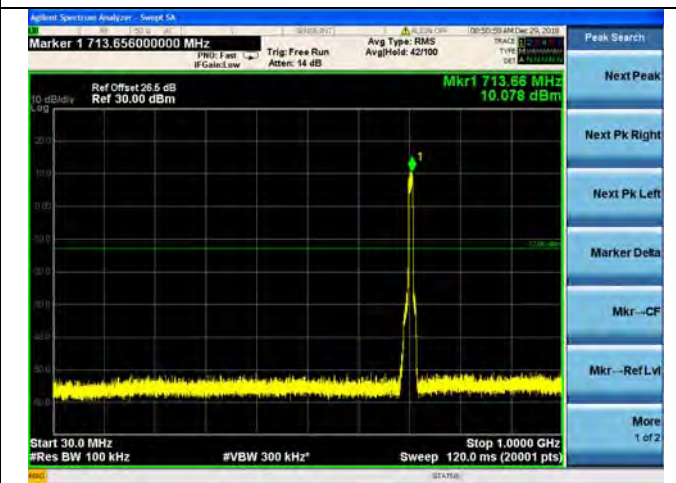

QPSK

16QAM

64QAM

LTE Band 17 10MHz BW High Channel

QPSK

16QAM

64QAM

LTE Band 19 5MHz BW Low Channel