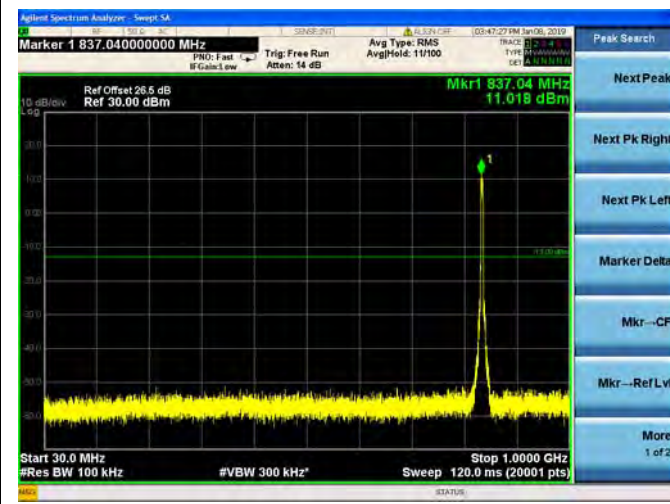

QPSK

16QAM

64QAM

LTE Band 19 5MHz BW Mid Channel

QPSK

16QAM

64QAM

LTE Band 19 5MHz BW High Channel