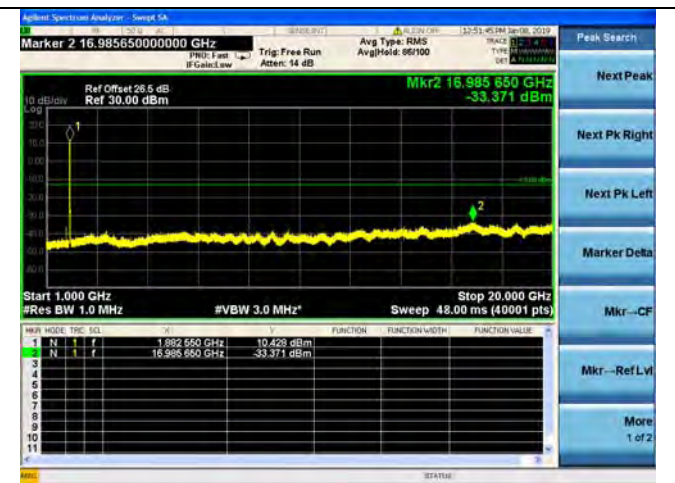

QPSK

16QAM

64QAM

LTE Band 25 20MHz BW Mid Channel

QPSK

16QAM

64QAM

LTE Band 25 20MHz BW High Channel