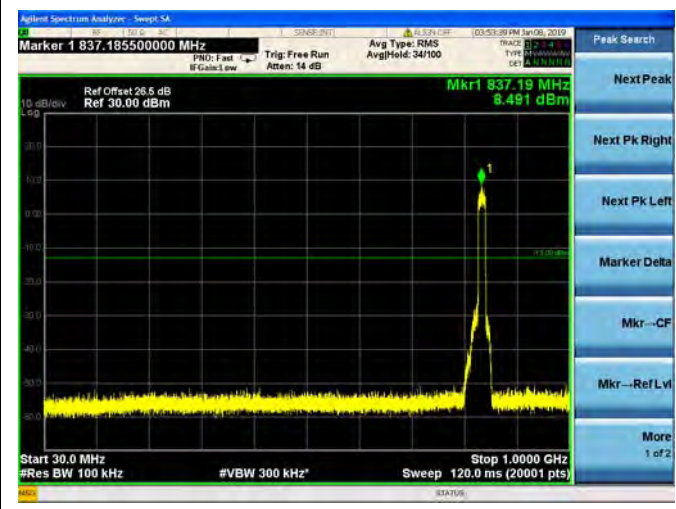

QPSK

16QAM

64QAM

LTE Band 19 10MHz BW High Channel

QPSK

16QAM

64QAM

LTE Band 19 15MHz BW Mid Channel