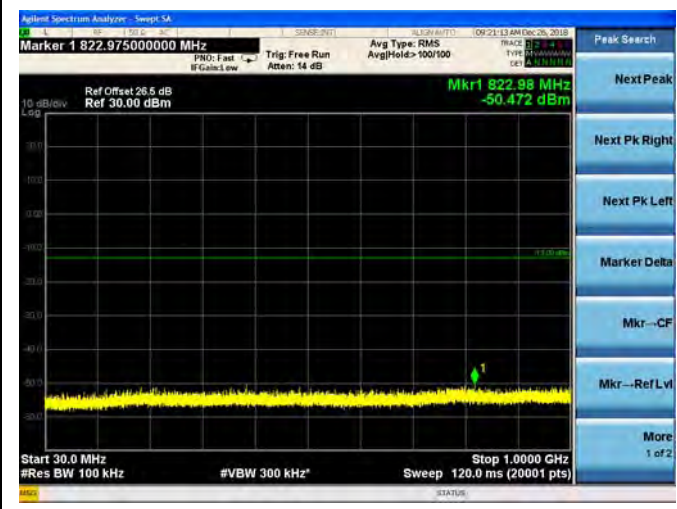

QPSK

16QAM

64QAM

LTE Band 25 1.4MHz BW High Channel

QPSK

16QAM

64QAM

LTE Band 25 3MHz BW Low Channel