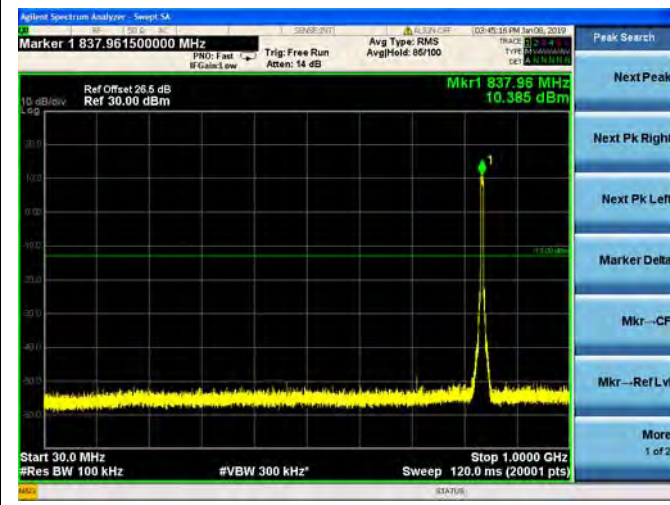

QPSK

16QAM

64QAM

LTE Band 19 5MHz BW Mid Channel

QPSK

16QAM

64QAM

LTE Band 19 5MHz BW High Channel