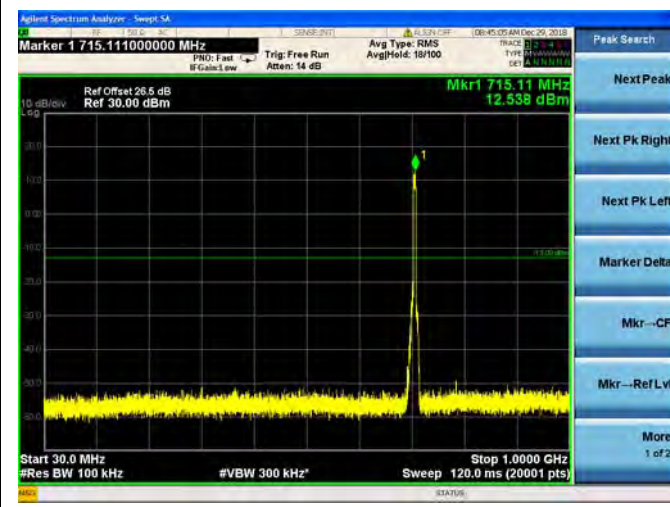

LTE Band 17 5MHz BW High Channel

QPSK