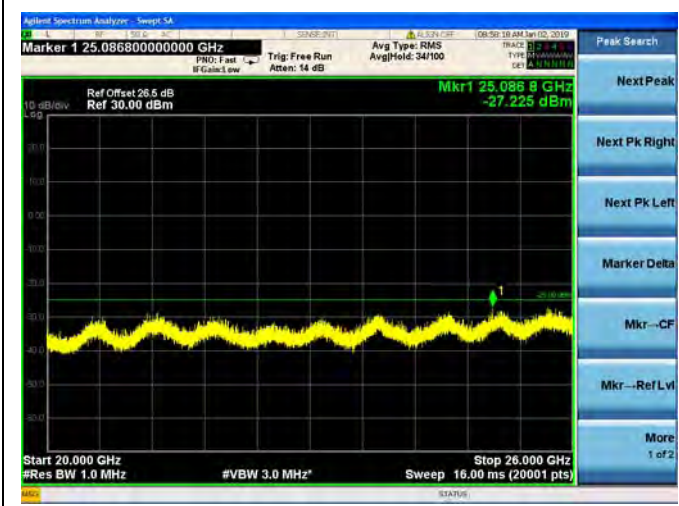

LTE Band 7 15MHz BW High Channel
16QAM

LTE Band 7 15MHz BW High Channel
64QAM

LTE Band 7 20MHz BW Low Channel

QPSK

LTE Band 7 20MHz BW Low Channel
16QAM

LTE Band 7 20MHz BW Low Channel
64QAM

LTE Band 7 20MHz BW Mid Channel

QPSK

LTE Band 7 20MHz BW Mid Channel
16QAM

LTE Band 7 20MHz BW Mid Channel
64QAM

LTE Band 7 20MHz BW High Channel
QPSK

LTE Band 7 20MHz BW High Channel
16QAM

LTE Band 7 20MHz BW High Channel
64QAM

LTE Band 12 1.4MHz BW Low Channel