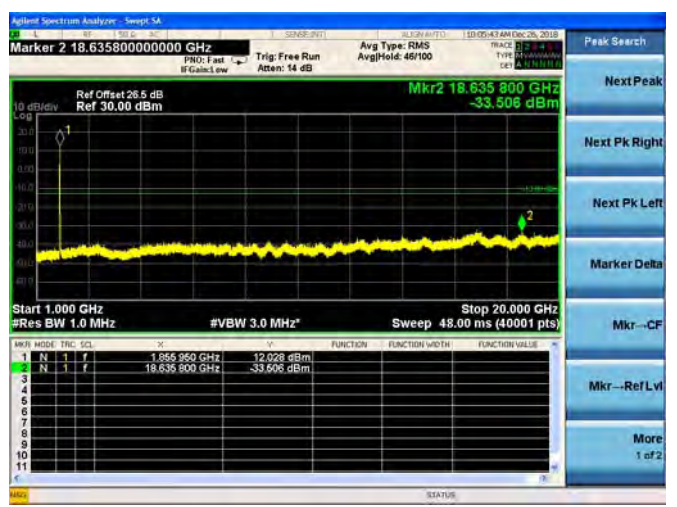

QPSK

16QAM

64QAM

LTE Band 25 15MHz BW High Channel

QPSK

16QAM

64QAM

LTE Band 25 20MHz BW Low Channel

QPSK

16QAM

64QAM

LTE Band 25 20MHz BW Mid Channel

QPSK

16QAM

64QAM

LTE Band 25 20MHz BW High Channel