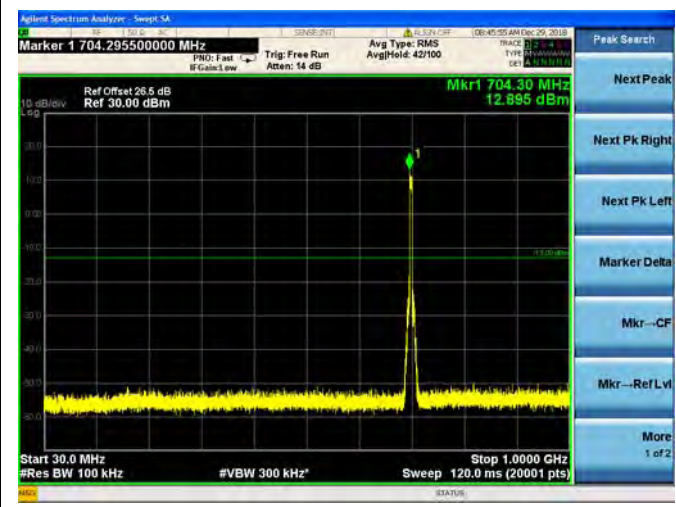

LTE Band 17 5MHz BW Low Channel

QPSK