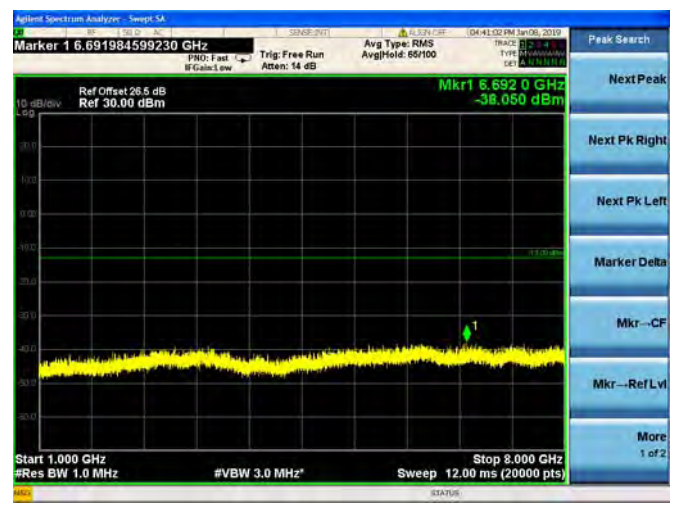

QPSK

16QAM

64QAM

LTE Band 12 10MHz BW Low Channel

QPSK

16QAM

64QAM

LTE Band 12 10MHz BW Mid Channel

QPSK

16QAM

64QAM

LTE Band 12 10MHz BW High Channel

QPSK

16QAM

64QAM

LTE Band 17 5MHz BW Low Channel