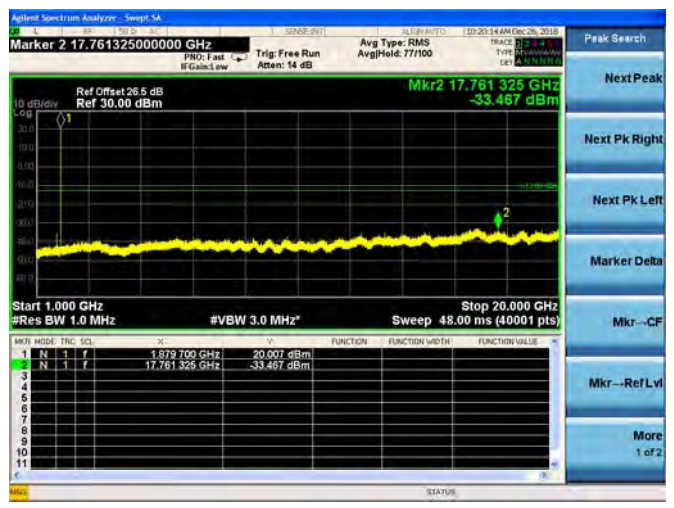

QPSK

16QAM

64QAM

LTE Band 25 1.4MHz BW Low Channel

QPSK

16QAM

64QAM

LTE Band 25 1.4MHz BW Mid Channel

QPSK

16QAM

64QAM

LTE Band 25 1.4MHz BW High Channel

QPSK

16QAM

64QAM

LTE Band 25 3MHz BW Low Channel