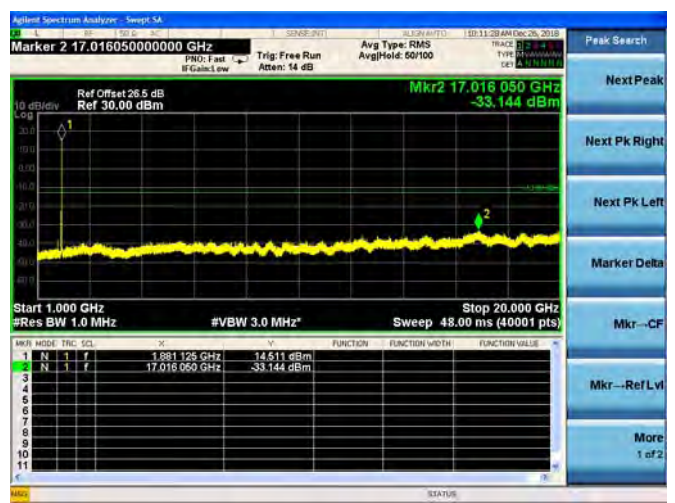

QPSK

16QAM

64QAM

LTE Band 25 10MHz BW Mid Channel

QPSK

16QAM

64QAM

LTE Band 25 10MHz BW High Channel