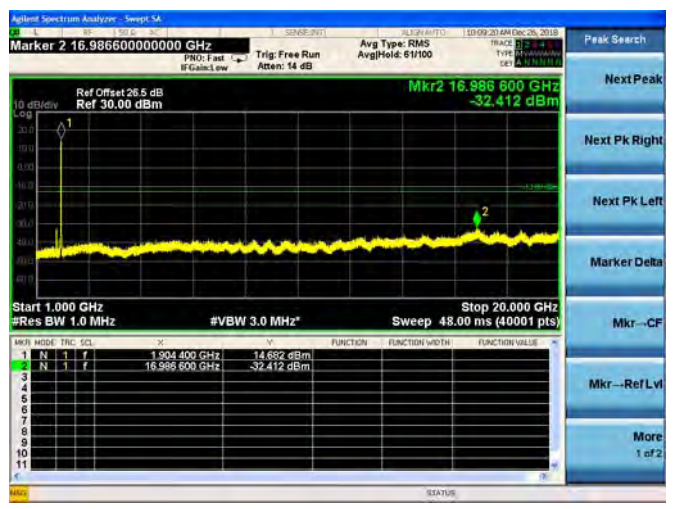

QPSK

16QAM

64QAM

LTE Band 25 15MHz BW High Channel

QPSK

16QAM

64QAM

LTE Band 25 20MHz BW Low Channel

QPSK

16QAM

64QAM

LTE Band 25 20MHz BW Mid Channel

QPSK

16QAM

64QAM

LTE Band 25 20MHz BW High Channel