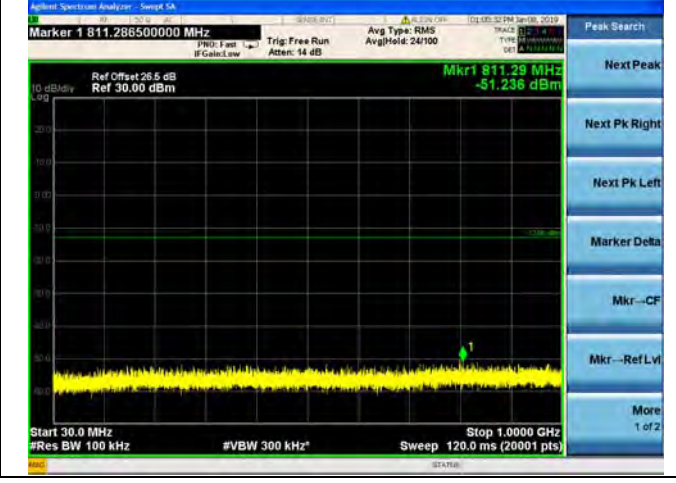

QPSK

16QAM

64QAM

LTE Band 25 15MHz BW High Channel

QPSK

16QAM

64QAM

LTE Band 25 20MHz BW Low Channel

QPSK

16QAM

64QAM

LTE Band 25 20MHz BW Mid Channel

QPSK

16QAM

64QAM

LTE Band 25 20MHz BW High Channel