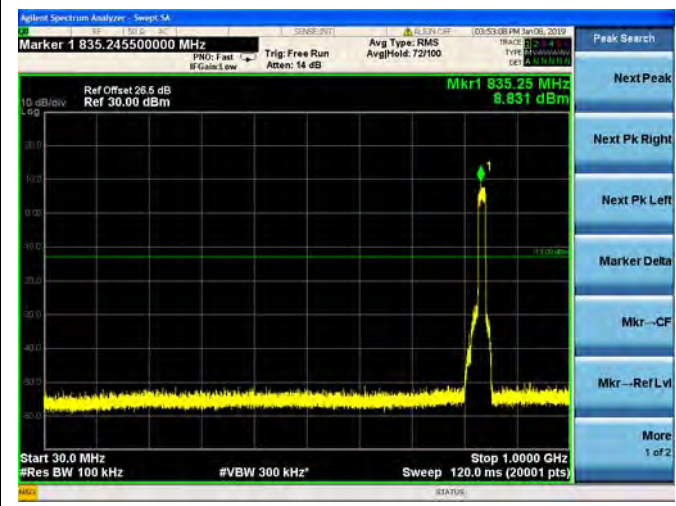

QPSK

16QAM

64QAM

LTE Band 19 10MHz BW High Channel

QPSK

16QAM

64QAM

LTE Band 19 15MHz BW Mid Channel