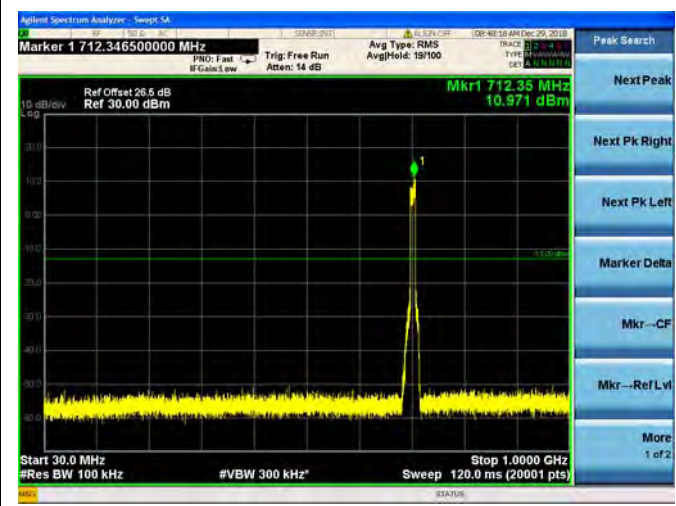

QPSK

16QAM

64QAM

LTE Band 17 10MHz BW Low Channel

QPSK

16QAM

64QAM

LTE Band 17 10MHz BW Mid Channel