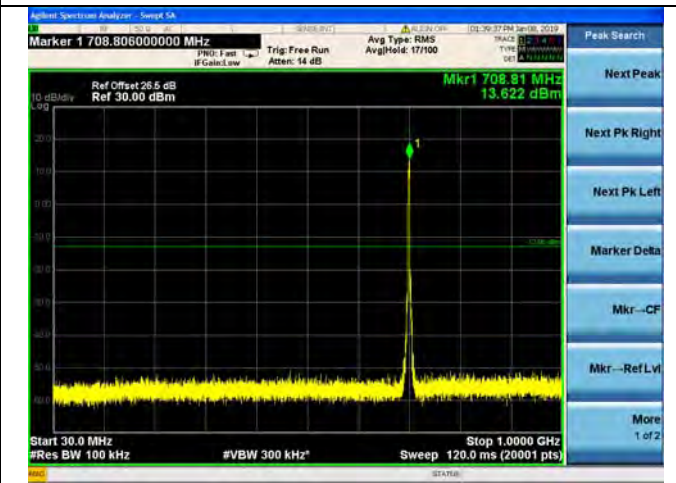

LTE Band 12 3MHz BW Mid Channel

QPSK

16QAM

64QAM