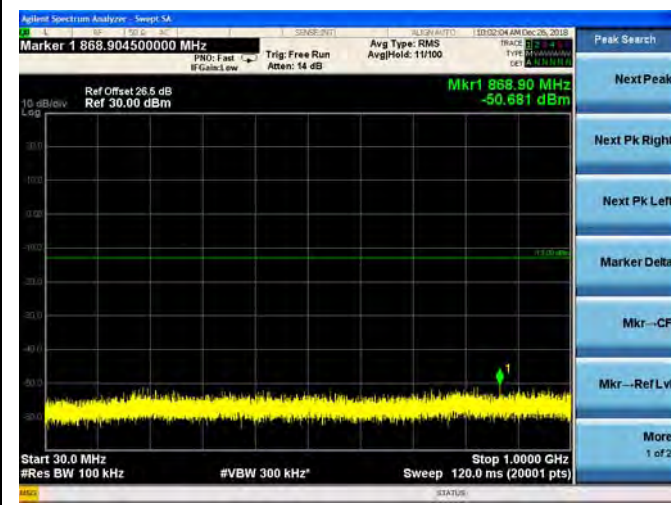

QPSK

16QAM

64QAM

LTE Band 25 15MHz BW High Channel

QPSK

16QAM

64QAM

LTE Band 25 20MHz BW Low Channel

QPSK

16QAM

64QAM

LTE Band 25 20MHz BW Mid Channel

QPSK

16QAM

64QAM

LTE Band 25 20MHz BW High Channel