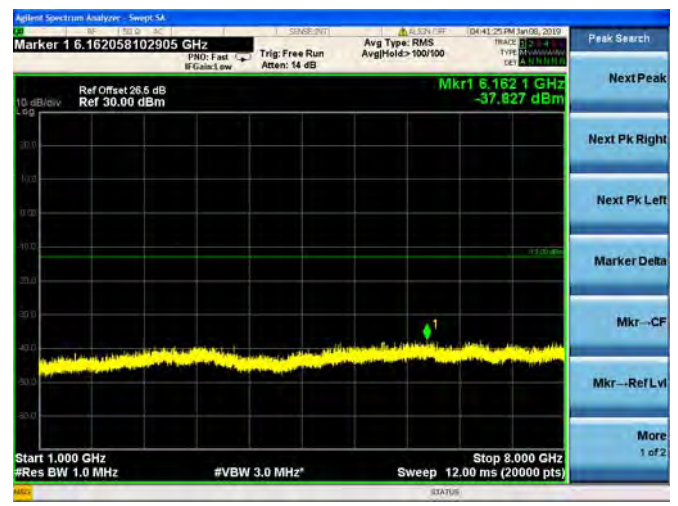

QPSK

16QAM

64QAM

LTE Band 12 10MHz BW Low Channel

QPSK

16QAM

64QAM

LTE Band 12 10MHz BW Mid Channel

QPSK

16QAM

64QAM

LTE Band 12 10MHz BW High Channel

QPSK

16QAM

64QAM

LTE Band 17 5MHz BW Low Channel