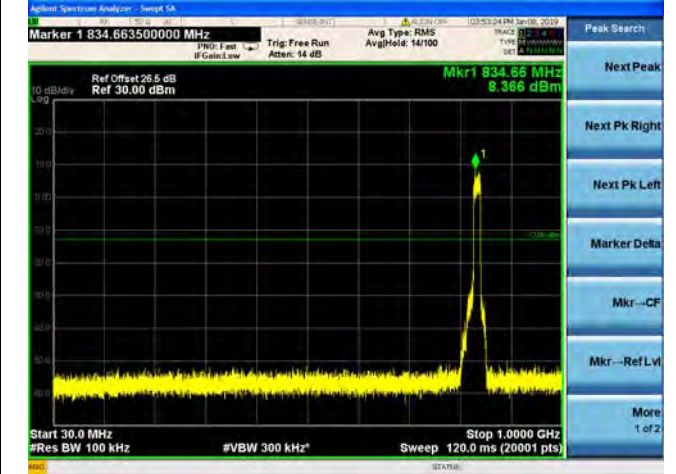

QPSK

16QAM

64QAM

LTE Band 19 10MHz BW High Channel

QPSK

16QAM

64QAM

LTE Band 19 15MHz BW Mid Channel

QPSK

16QAM

64QAM

LTE Band 25 1.4MHz BW Low Channel

QPSK

16QAM

64QAM

LTE Band 25 1.4MHz BW Mid Channel