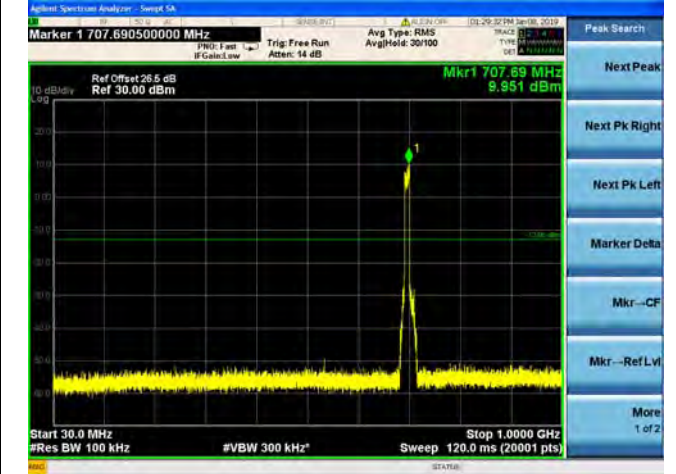

QPSK

16QAM

64QAM

LTE Band 12 10MHz BW Low Channel

QPSK

16QAM

64QAM

LTE Band 12 10MHz BW Mid Channel