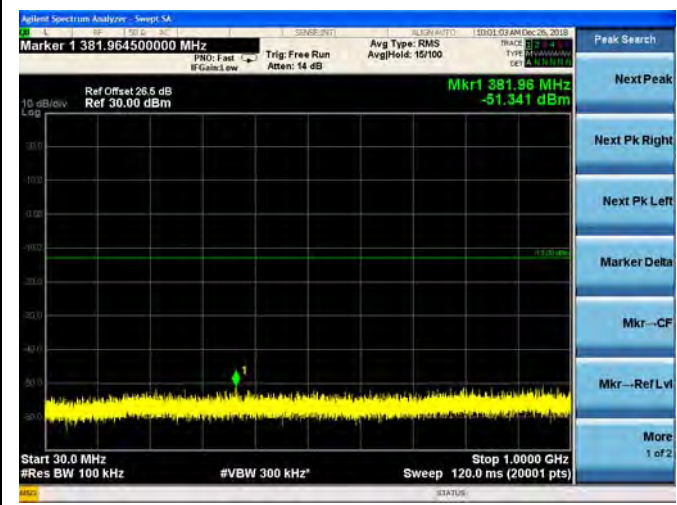

QPSK

16QAM

64QAM

LTE Band 25 10MHz BW Mid Channel

QPSK

16QAM

64QAM

LTE Band 25 10MHz BW High Channel

QPSK

16QAM

64QAM

LTE Band 25 15MHz BW Low Channel

QPSK

16QAM

64QAM

LTE Band 25 15MHz BW Mid Channel

QPSK

16QAM

64QAM

LTE Band 25 15MHz BW High Channel

QPSK

16QAM

64QAM

LTE Band 25 20MHz BW Low Channel