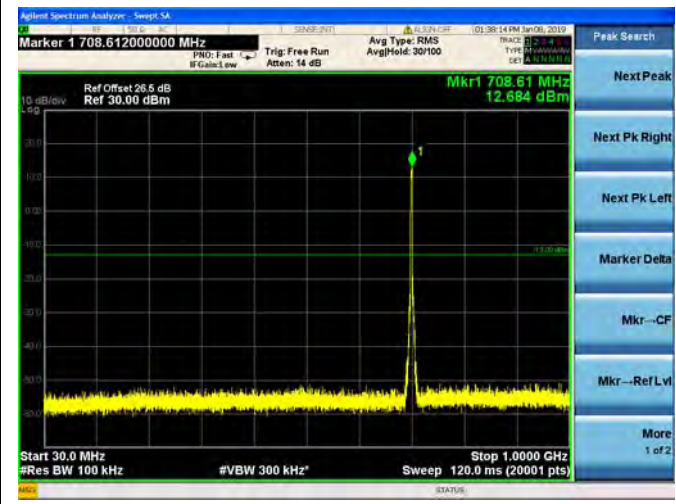

LTE Band 12 3MHz BW Mid Channel

QPSK

16QAM

64QAM