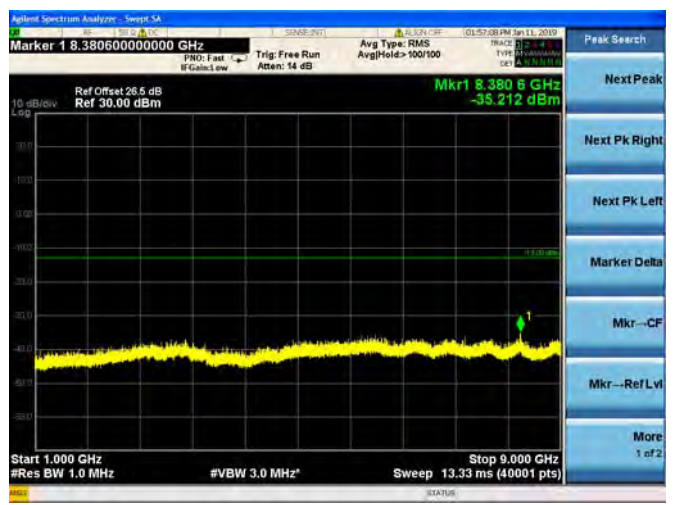

QPSK

16QAM

64QAM

LTE Band 19 5MHz BW Mid Channel

QPSK

16QAM

64QAM

LTE Band 19 5MHz BW High Channel

QPSK

16QAM

64QAM

LTE Band 19 10MHz BW Low Channel

QPSK

16QAM

64QAM

LTE Band 19 10MHz BW Mid Channel