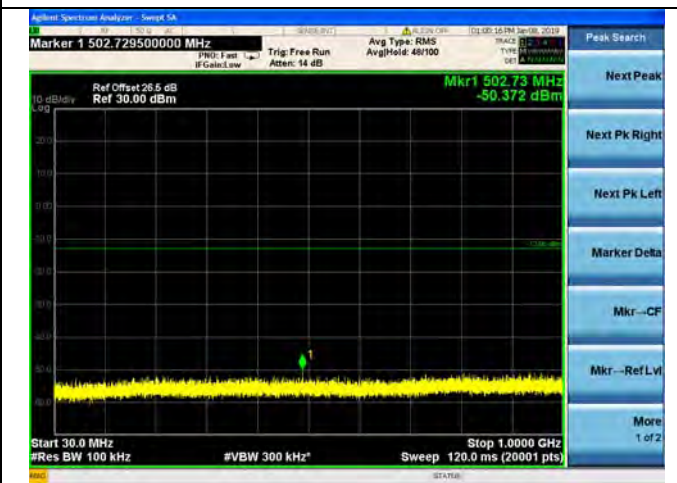

QPSK

16QAM

64QAM

LTE Band 25 10MHz BW Mid Channel

QPSK

16QAM

64QAM

LTE Band 25 10MHz BW High Channel