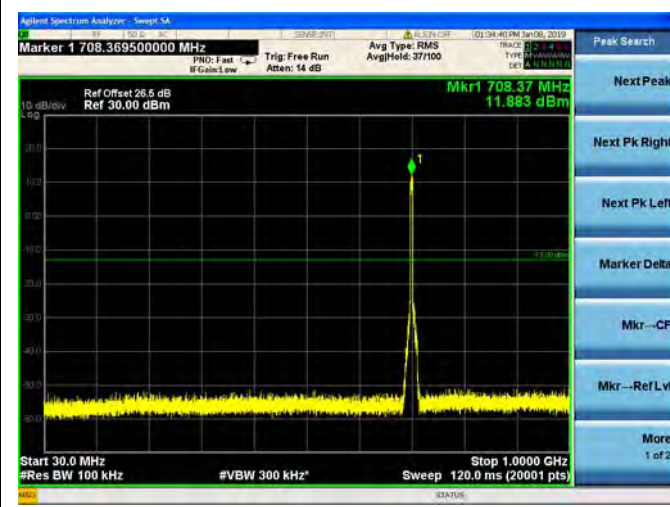

QPSK

16QAM

64QAM

LTE Band 12 5MHz BW Mid Channel

QPSK

16QAM

16QAM

LTE Band 12 5MHz BW High Channel