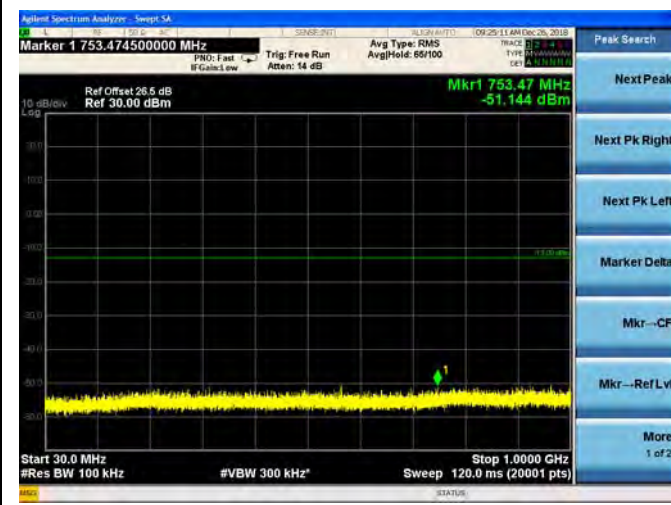

LTE Band 25 3MHz BW High Channel

QPSK