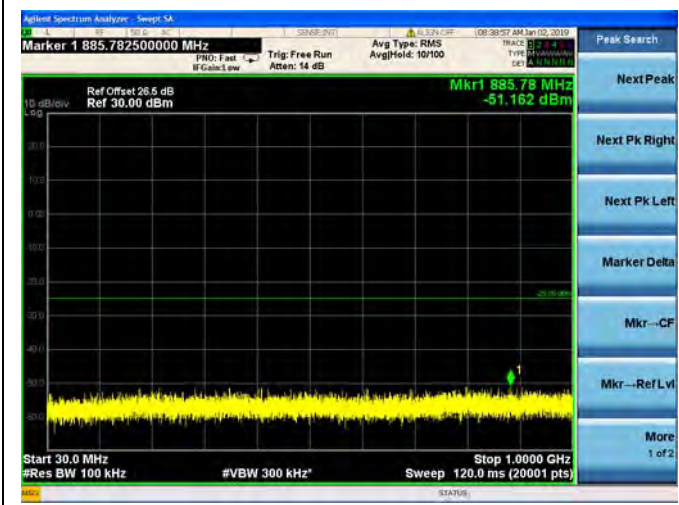

QPSK

LTE Band 7 20MHz BW Mid Channel
16QAM

LTE Band 7 20MHz BW Mid Channel
64QAM

LTE Band 7 20MHz BW High Channel
QPSK

LTE Band 7 20MHz BW High Channel
16QAM

LTE Band 7 20MHz BW High Channel
64QAM

LTE Band 12 1.4MHz BW Low Channel

QPSK

16QAM

64QAM

LTE Band 12 1.4MHz BW Mid Channel

QPSK

16QAM

64QAM

LTE Band 12 1.4MHz BW High Channel