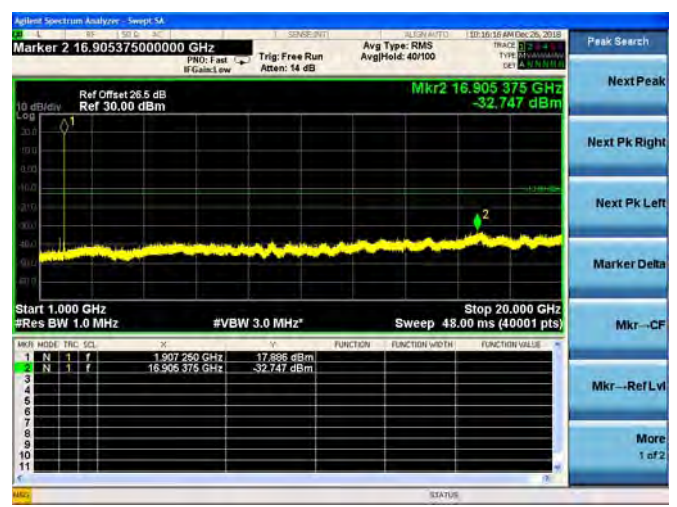

QPSK

16QAM

64QAM

LTE Band 25 5MHz BW High Channel

QPSK

16QAM

64QAM

LTE Band 25 10MHz BW Low Channel