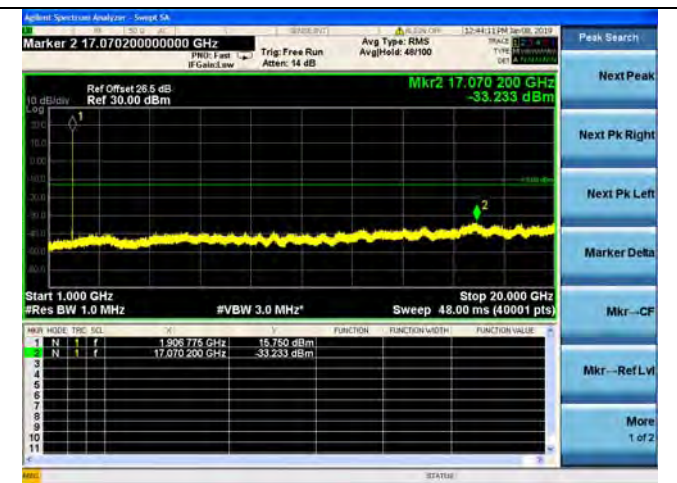

QPSK

16QAM

64QAM

LTE Band 25 5MHz BW High Channel

QPSK

16QAM

64QAM

LTE Band 25 10MHz BW Low Channel