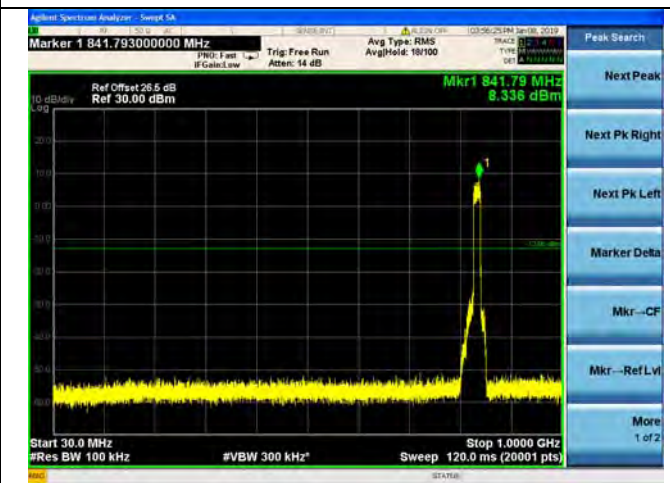

LTE Band 19 15MHz BW Mid Channel

QPSK

16QAM

64QAM