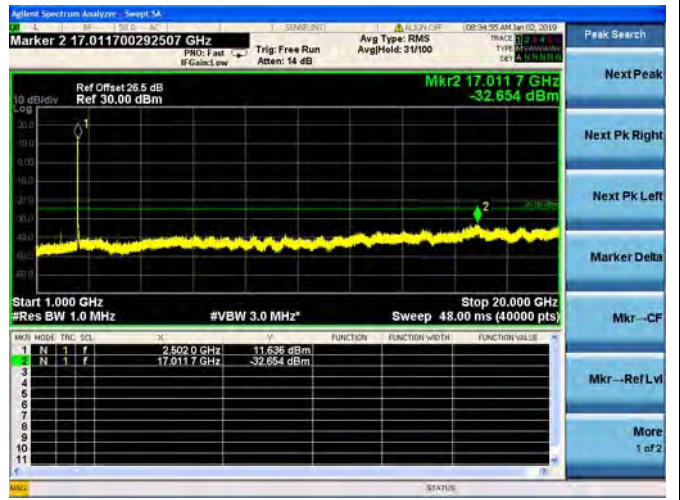

LTE Band 7 15MHz BW High Channel
16QAM

LTE Band 7 15MHz BW High Channel
64QAM

LTE Band 7 20MHz BW Low Channel

QPSK

LTE Band 7 20MHz BW Low Channel
16QAM

LTE Band 7 20MHz BW Low Channel
64QAM

LTE Band 7 20MHz BW Mid Channel

QPSK

LTE Band 7 20MHz BW Mid Channel
16QAM

LTE Band 7 20MHz BW Mid Channel
64QAM

LTE Band 7 20MHz BW High Channel
QPSK

LTE Band 7 20MHz BW High Channel
16QAM

LTE Band 7 20MHz BW High Channel
64QAM

LTE Band 12 1.4MHz BW Low Channel