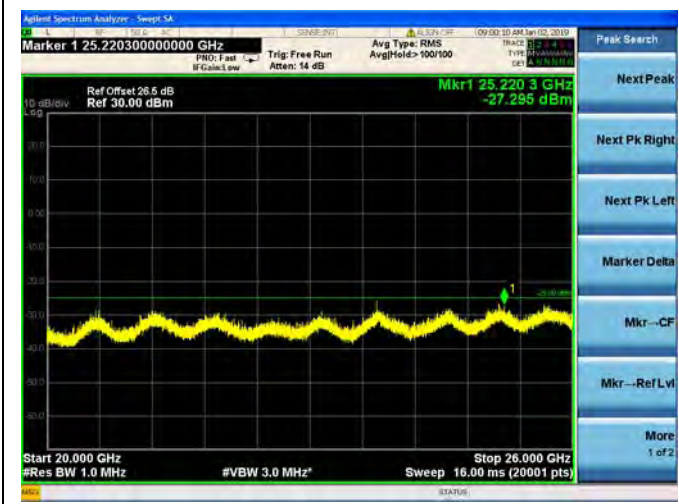

LTE Band 7 15MHz BW High Channel
16QAM

LTE Band 7 15MHz BW High Channel
64QAM

LTE Band 7 20MHz BW Low Channel

QPSK

LTE Band 7 20MHz BW Low Channel
16QAM

LTE Band 7 20MHz BW Low Channel
64QAM

LTE Band 7 20MHz BW Mid Channel

QPSK

LTE Band 7 20MHz BW Mid Channel
16QAM

LTE Band 7 20MHz BW Mid Channel
64QAM

LTE Band 7 20MHz BW High Channel
QPSK

LTE Band 7 20MHz BW High Channel
16QAM

LTE Band 7 20MHz BW High Channel
64QAM

LTE Band 12 1.4MHz BW Low Channel

QPSK

16QAM

64QAM

LTE Band 12 1.4MHz BW Mid Channel

QPSK

16QAM

64QAM

LTE Band 12 1.4MHz BW High Channel