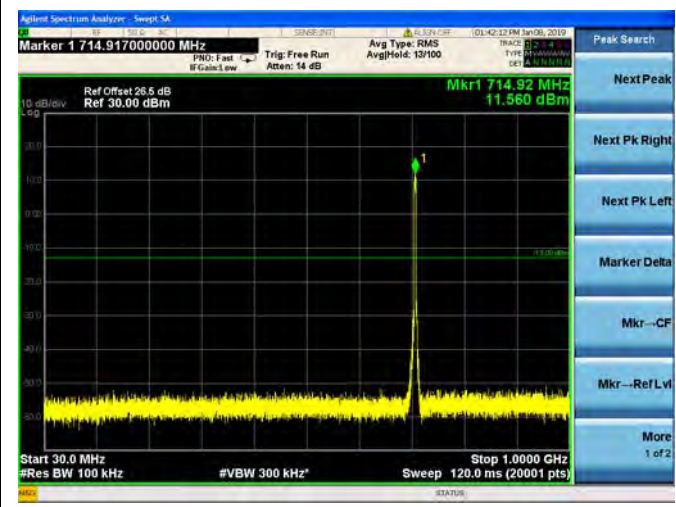

QPSK

16QAM

64QAM

LTE Band 12 3MHz BW High Channel

QPSK

16QAM

64QAM

LTE Band 12 5MHz BW Low Channel