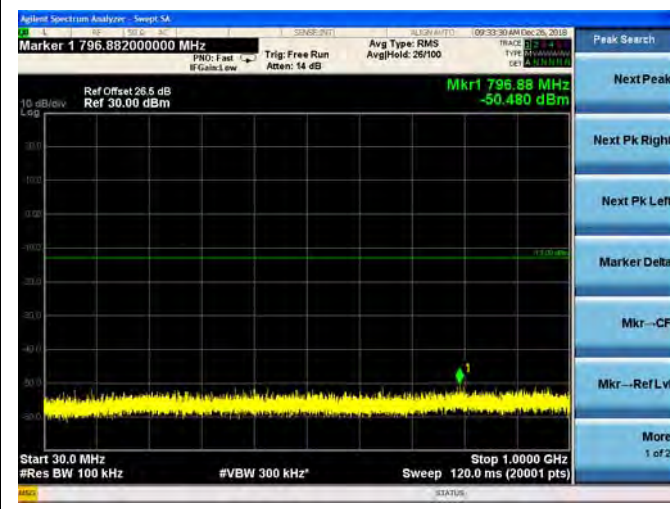

LTE Band 25 5MHz BW Mid Channel

QPSK