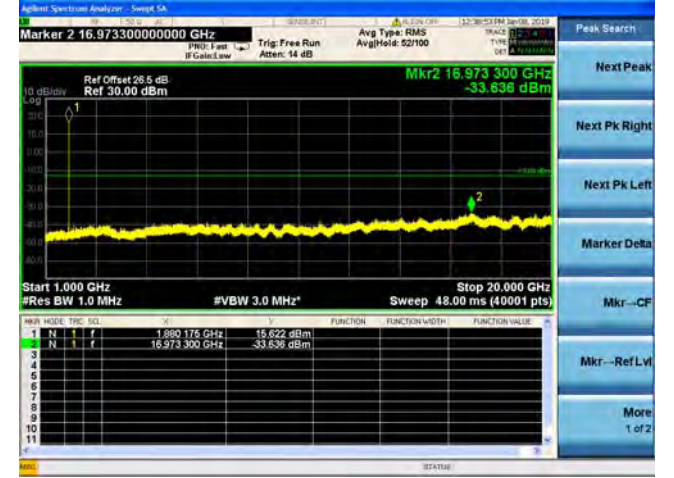

QPSK

16QAM

64QAM

LTE Band 25 3MHz BW Mid Channel

QPSK

16QAM

64QAM

LTE Band 25 3MHz BW High Channel