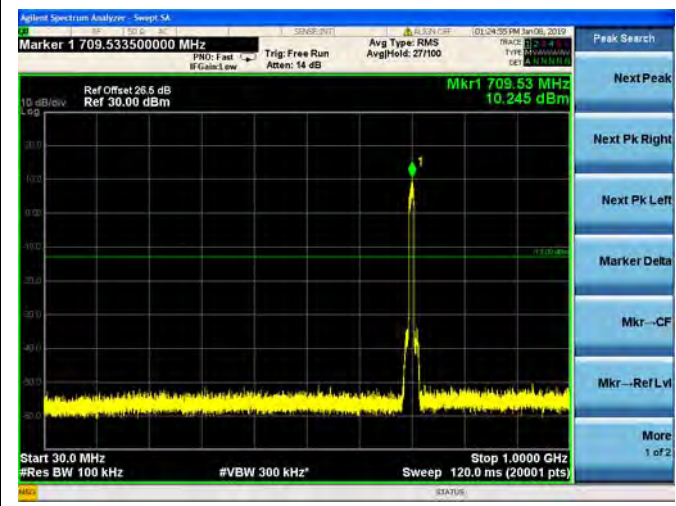

LTE Band 12 10MHz BW Mid Channel

QPSK

16QAM

64QAM