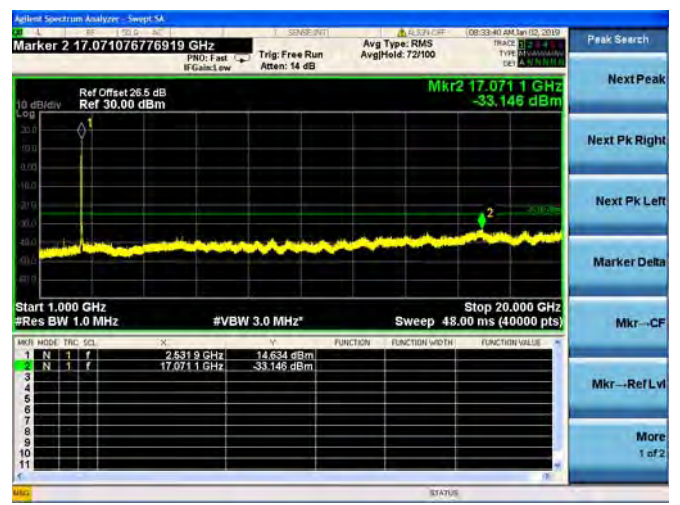

LTE Band 7 15MHz BW High Channel
16QAM

LTE Band 7 15MHz BW High Channel
64QAM

LTE Band 7 20MHz BW Low Channel

QPSK

LTE Band 7 20MHz BW Low Channel
16QAM

LTE Band 7 20MHz BW Low Channel
64QAM

LTE Band 7 20MHz BW Mid Channel

QPSK

LTE Band 7 20MHz BW Mid Channel
16QAM

LTE Band 7 20MHz BW Mid Channel
64QAM

LTE Band 7 20MHz BW High Channel
QPSK

LTE Band 7 20MHz BW High Channel
16QAM

LTE Band 7 20MHz BW High Channel
64QAM

LTE Band 12 1.4MHz BW Low Channel