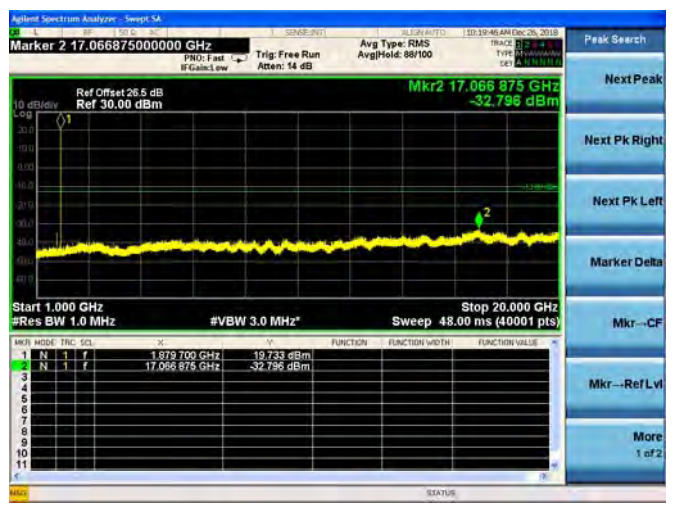

QPSK

16QAM

64QAM

LTE Band 25 1.4MHz BW Low Channel

QPSK

16QAM

64QAM

LTE Band 25 1.4MHz BW Mid Channel

QPSK

16QAM

64QAM

LTE Band 25 1.4MHz BW High Channel

QPSK

16QAM

64QAM

LTE Band 25 3MHz BW Low Channel