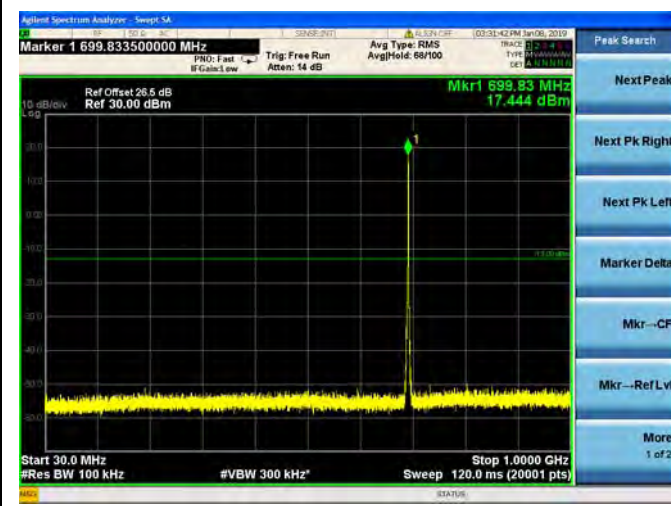

QPSK

LTE Band 7 20MHz BW Mid Channel
16QAM

LTE Band 7 20MHz BW Mid Channel
64QAM

LTE Band 7 20MHz BW High Channel
QPSK

LTE Band 7 20MHz BW High Channel
16QAM

LTE Band 7 20MHz BW High Channel
64QAM

LTE Band 12 1.4MHz BW Low Channel

QPSK

16QAM

64QAM

LTE Band 12 1.4MHz BW Mid Channel

QPSK

16QAM

64QAM

LTE Band 12 1.4MHz BW High Channel