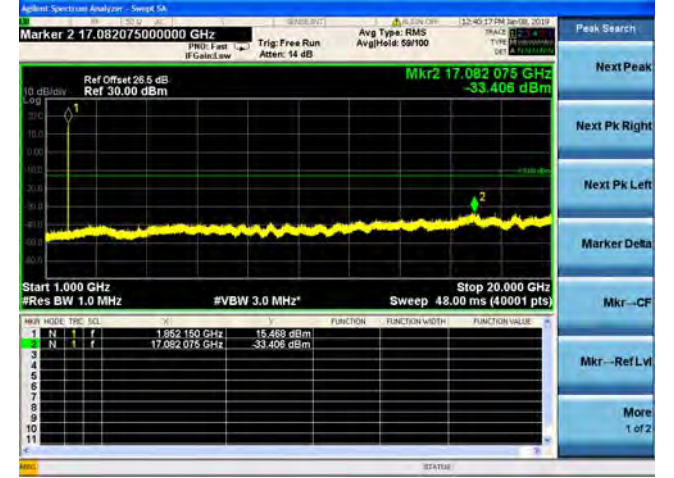

LTE Band 25 3MHz BW Low Channel

QPSK

16QAM

64QAM