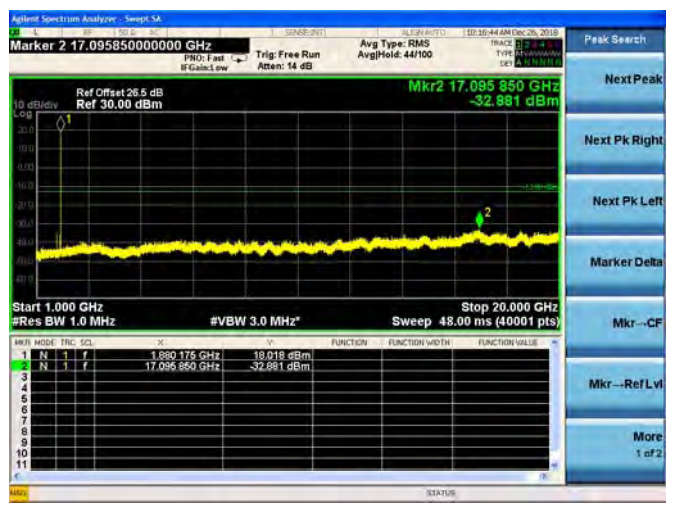

QPSK

16QAM

64QAM

LTE Band 25 1.4MHz BW High Channel

QPSK

16QAM

64QAM

LTE Band 25 3MHz BW Low Channel

QPSK

16QAM

64QAM

LTE Band 25 3MHz BW Mid Channel

QPSK

16QAM

64QAM

LTE Band 25 3MHz BW High Channel