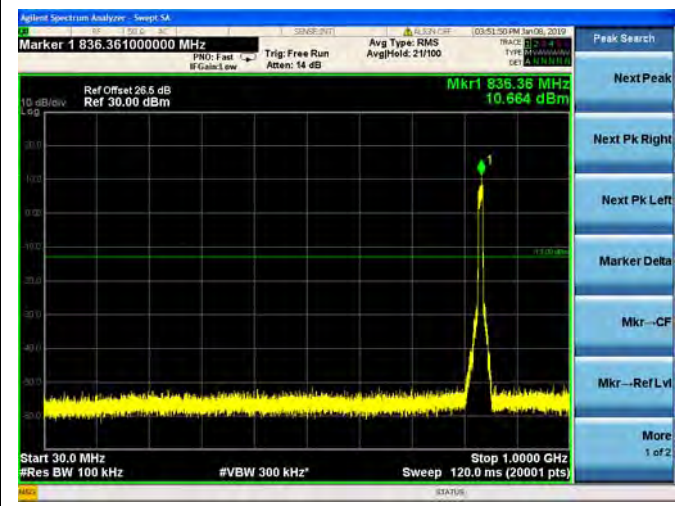

QPSK

16QAM

64QAM

LTE Band 19 10MHz BW Low Channel

QPSK

16QAM

64QAM

LTE Band 19 10MHz BW Mid Channel