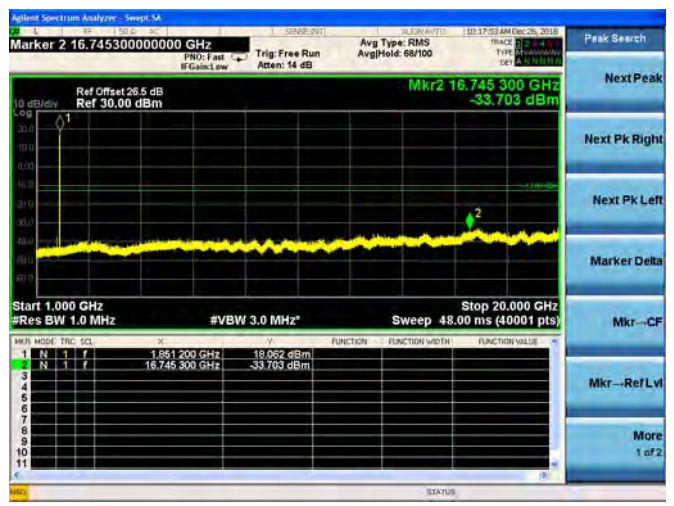

QPSK

16QAM

64QAM

LTE Band 25 1.4MHz BW High Channel

QPSK

16QAM

64QAM

LTE Band 25 3MHz BW Low Channel

QPSK

16QAM

64QAM

LTE Band 25 3MHz BW Mid Channel

QPSK

16QAM

64QAM

LTE Band 25 3MHz BW High Channel