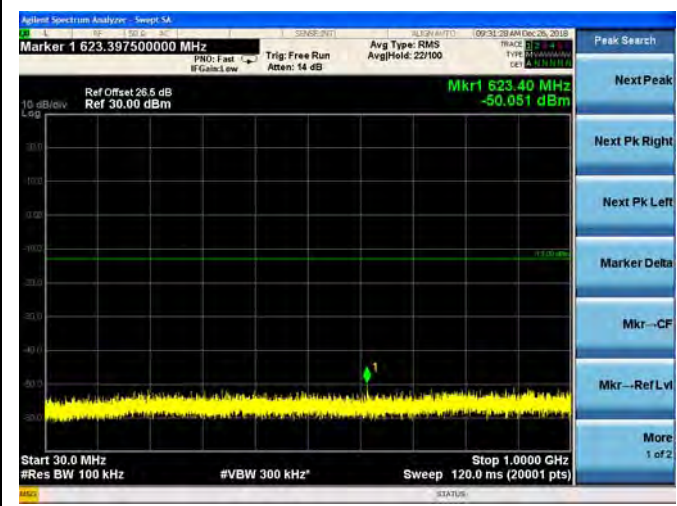

QPSK

16QAM

64QAM

LTE Band 25 5MHz BW High Channel

QPSK

16QAM

64QAM

LTE Band 25 10MHz BW Low Channel