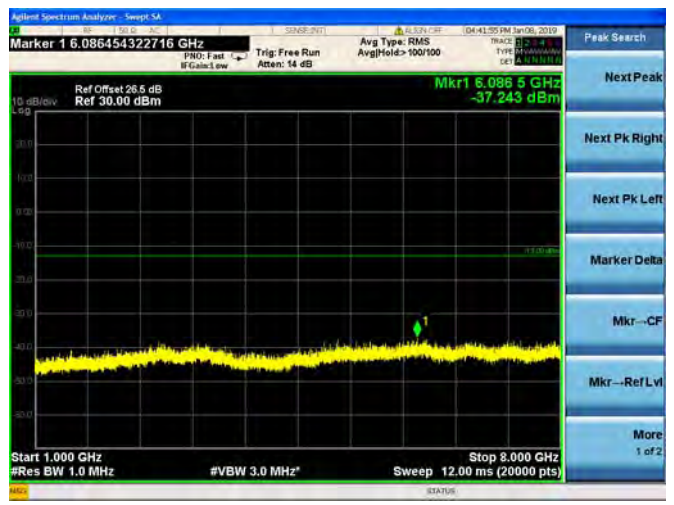

QPSK

16QAM

64QAM

LTE Band 12 10MHz BW High Channel

QPSK

16QAM

64QAM

LTE Band 17 5MHz BW Low Channel

QPSK

16QAM

64QAM

LTE Band 17 5MHz BW Mid Channel

QPSK

16QAM

64QAM

LTE Band 17 5MHz BW High Channel