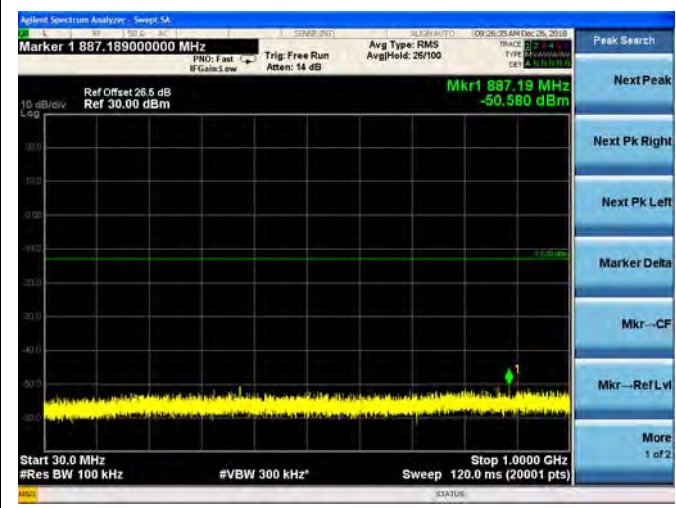

QPSK

16QAM

64QAM

LTE Band 25 3MHz BW Mid Channel

QPSK

16QAM

64QAM

LTE Band 25 3MHz BW High Channel