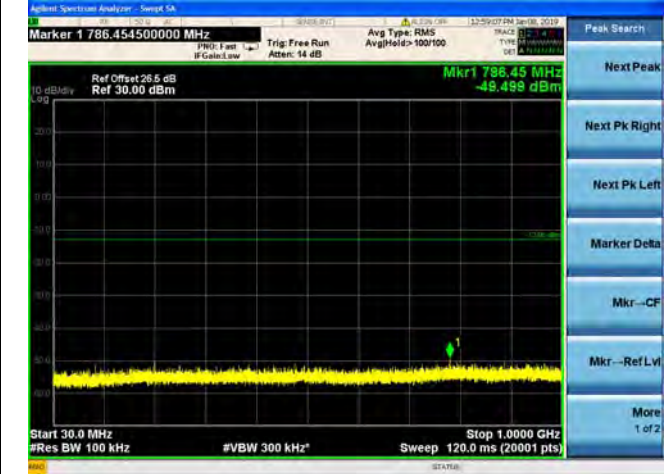

LTE Band 25 5MHz BW Mid Channel

QPSK

16QAM

64QAM