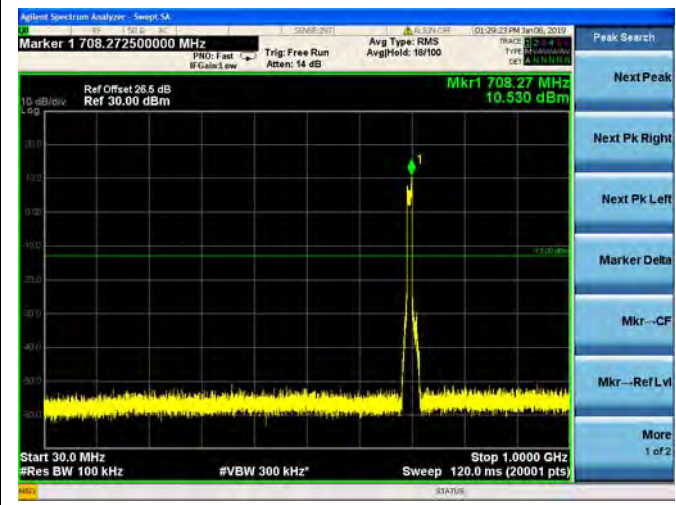

QPSK

16QAM

64QAM

LTE Band 12 10MHz BW Low Channel

QPSK

16QAM

64QAM

LTE Band 12 10MHz BW Mid Channel