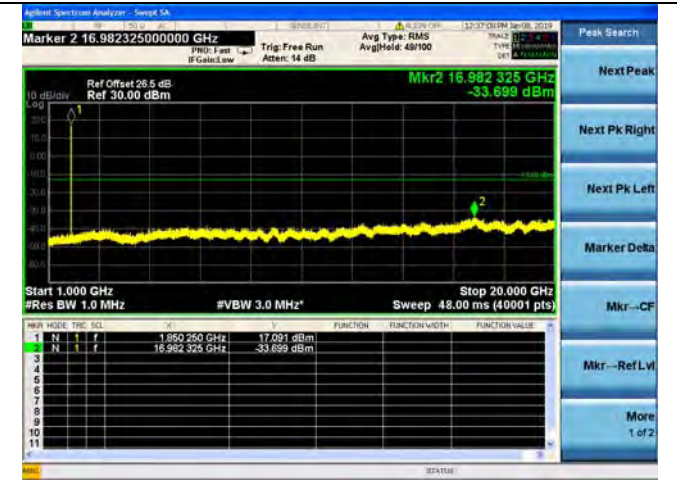

QPSK

16QAM

64QAM

LTE Band 25 1.4MHz BW Low Channel

QPSK

16QAM

64QAM

LTE Band 25 1.4MHz BW Mid Channel

QPSK

16QAM

64QAM

LTE Band 25 1.4MHz BW High Channel

QPSK

16QAM

64QAM

LTE Band 25 3MHz BW Low Channel