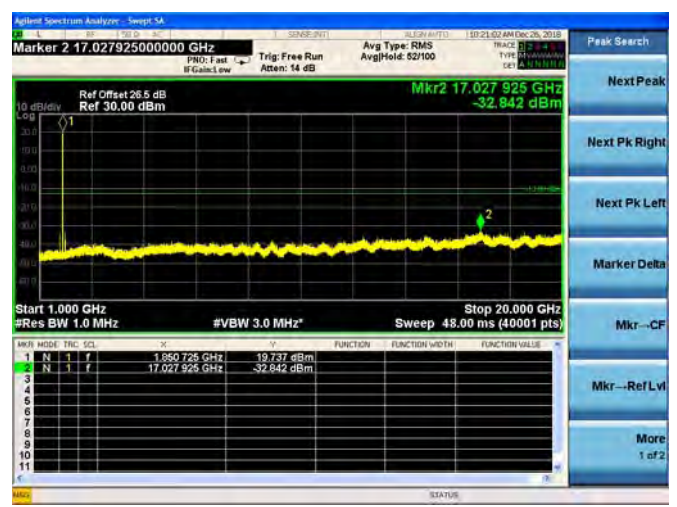

QPSK

16QAM

64QAM

LTE Band 25 1.4MHz BW Low Channel

QPSK

16QAM

64QAM

LTE Band 25 1.4MHz BW Mid Channel

QPSK

16QAM

64QAM

LTE Band 25 1.4MHz BW High Channel

QPSK

16QAM

64QAM

LTE Band 25 3MHz BW Low Channel