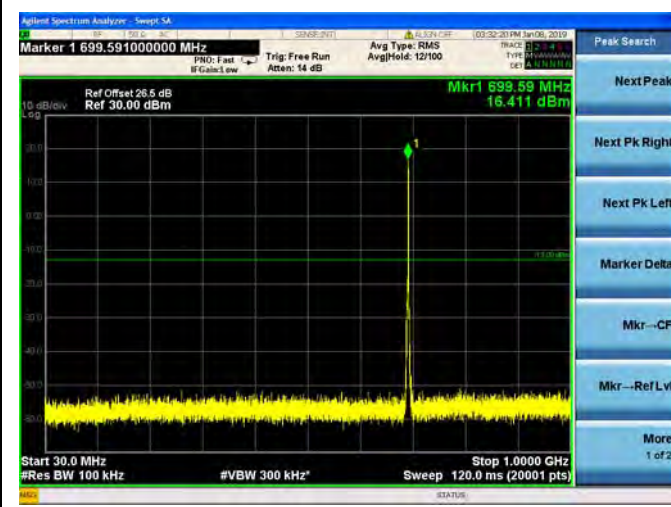

LTE Band 7 15MHz BW High Channel
16QAM

LTE Band 7 15MHz BW High Channel
64QAM

LTE Band 7 20MHz BW Low Channel

QPSK

LTE Band 7 20MHz BW Low Channel
16QAM

LTE Band 7 20MHz BW Low Channel
64QAM

LTE Band 7 20MHz BW Mid Channel

QPSK

LTE Band 7 20MHz BW Mid Channel
16QAM

LTE Band 7 20MHz BW Mid Channel
64QAM

LTE Band 7 20MHz BW High Channel
QPSK

LTE Band 7 20MHz BW High Channel
16QAM

LTE Band 7 20MHz BW High Channel
64QAM

LTE Band 12 1.4MHz BW Low Channel

QPSK

16QAM

64QAM

LTE Band 12 1.4MHz BW Mid Channel

QPSK

16QAM

64QAM

LTE Band 12 1.4MHz BW High Channel