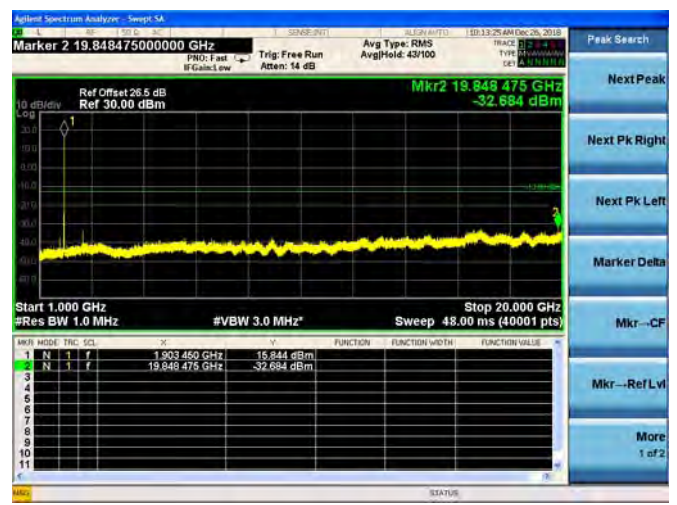

LTE Band 25 10MHz BW High Channel

QPSK