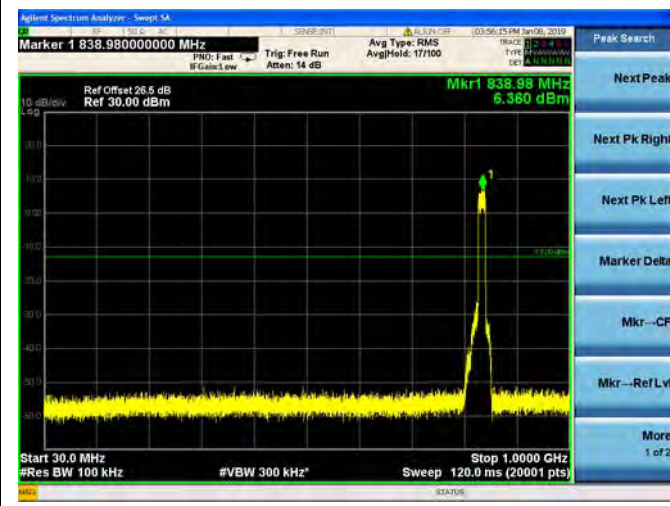

LTE Band 19 15MHz BW Mid Channel

QPSK

16QAM

64QAM