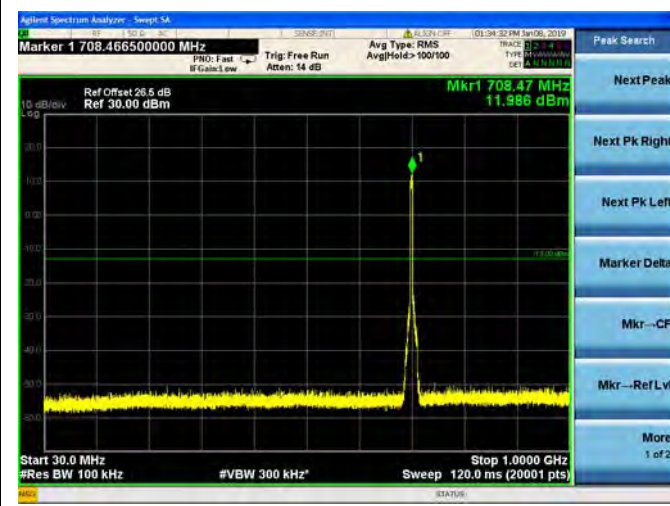

QPSK

16QAM

64QAM

LTE Band 12 5MHz BW Mid Channel

QPSK

16QAM

16QAM

LTE Band 12 5MHz BW High Channel