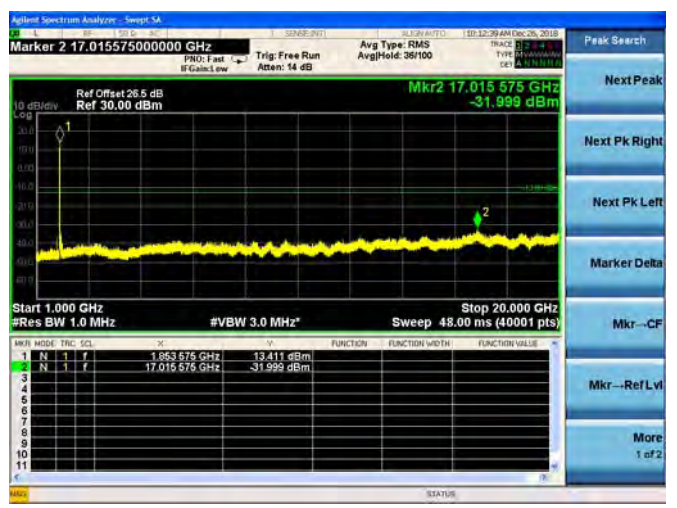

QPSK

16QAM

64QAM

LTE Band 25 5MHz BW High Channel

QPSK

16QAM

64QAM

LTE Band 25 10MHz BW Low Channel

QPSK

16QAM

64QAM

LTE Band 25 10MHz BW Mid Channel

QPSK

16QAM

64QAM

LTE Band 25 10MHz BW High Channel