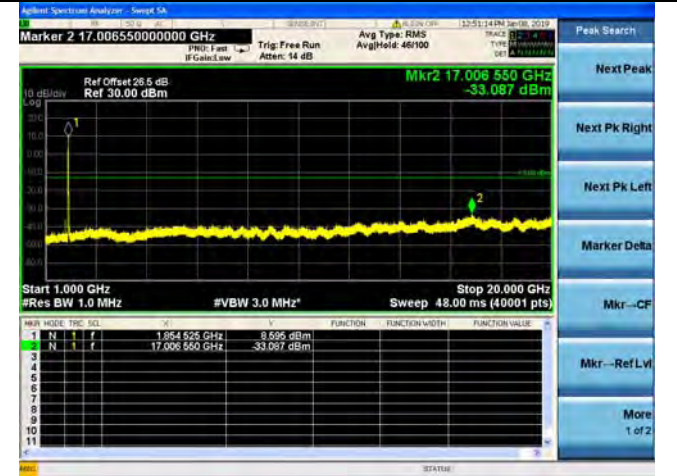

LTE Band 25 20MHz BW Low Channel

QPSK

16QAM

64QAM