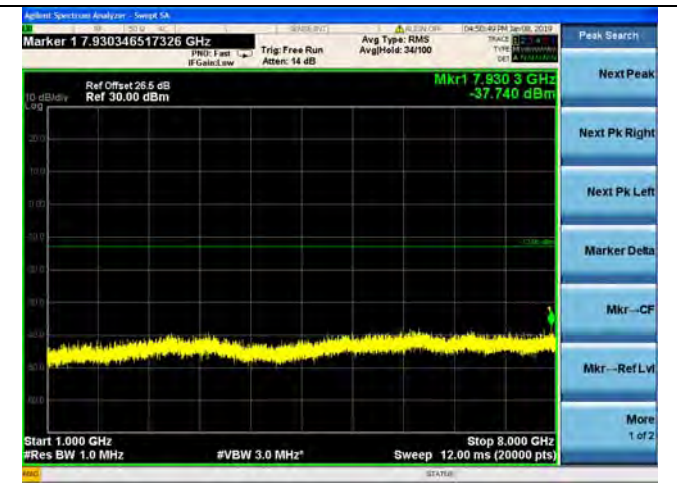

LTE Band 17 10MHz BW Mid Channel

QPSK

16QAM

64QAM