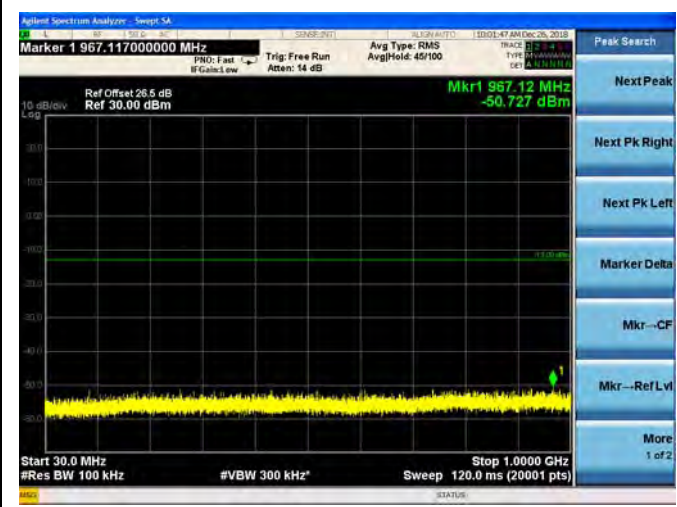

LTE Band 25 20MHz BW Low Channel

QPSK