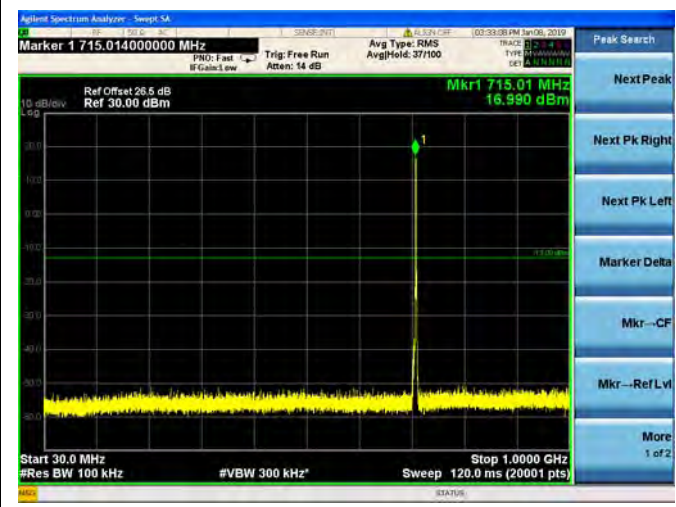

LTE Band 12 1.4MHz BW High Channel

QPSK