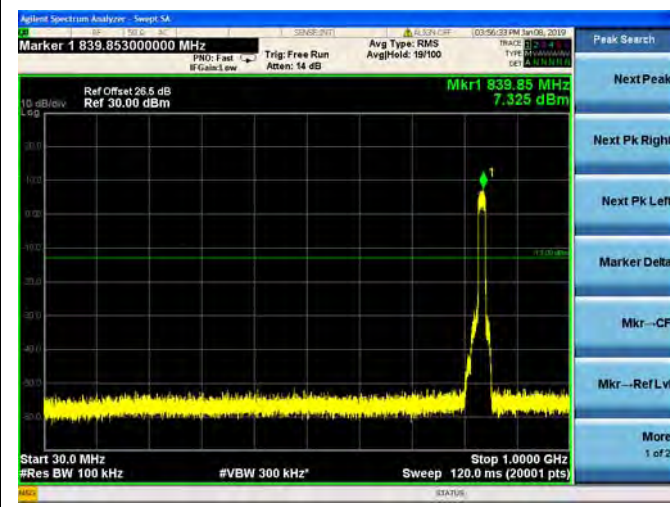

LTE Band 19 15MHz BW Mid Channel

QPSK