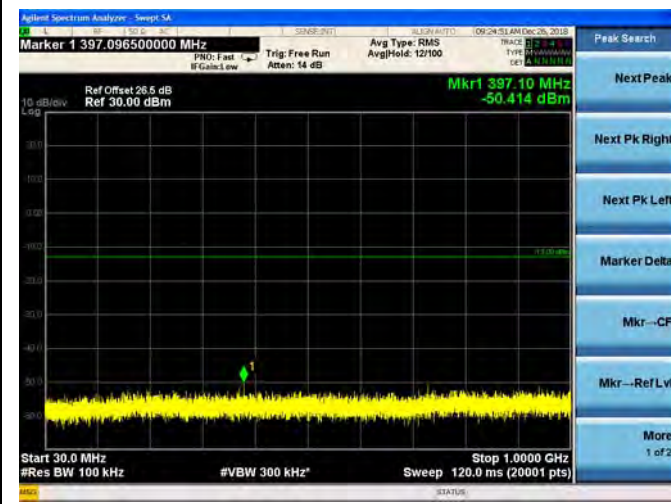

LTE Band 25 3MHz BW High Channel

QPSK

16QAM

64QAM