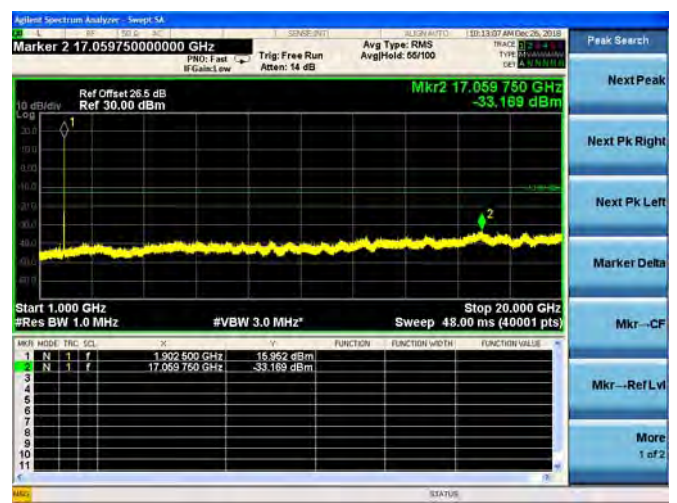

LTE Band 25 10MHz BW High Channel

QPSK

16QAM

64QAM