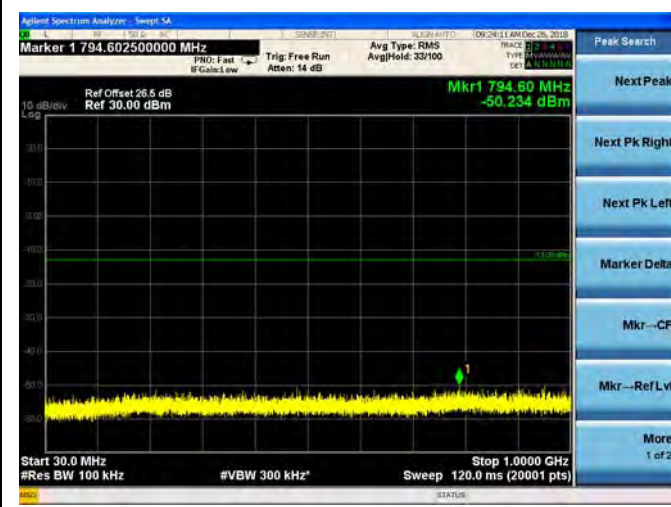

QPSK

16QAM

64QAM

LTE Band 25 1.4MHz BW Low Channel

QPSK

16QAM

64QAM

LTE Band 25 1.4MHz BW Mid Channel

QPSK

16QAM

64QAM

LTE Band 25 1.4MHz BW High Channel

QPSK

16QAM

64QAM

LTE Band 25 3MHz BW Low Channel