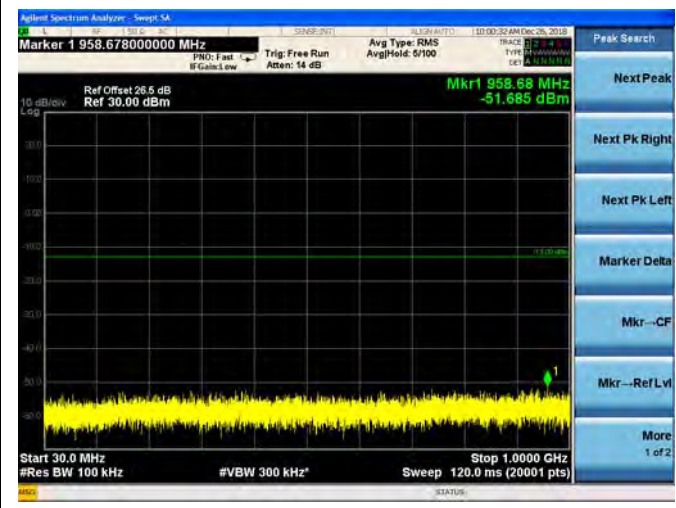

QPSK

16QAM

64QAM

LTE Band 25 15MHz BW High Channel

QPSK

16QAM

64QAM

LTE Band 25 20MHz BW Low Channel