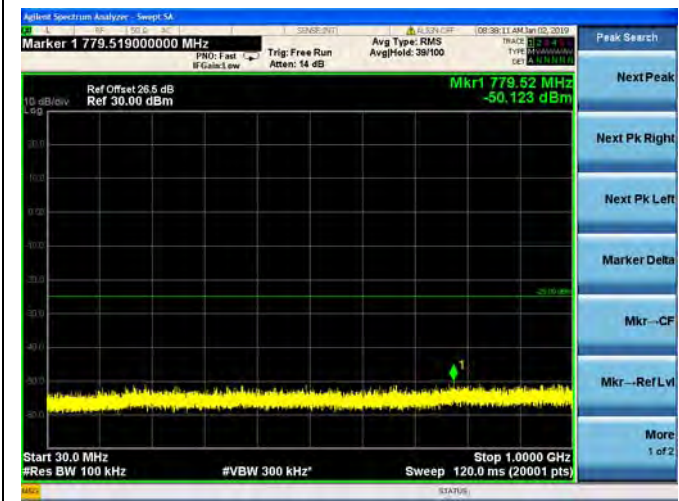

QPSK

LTE Band 7 20MHz BW Mid Channel
16QAM

LTE Band 7 20MHz BW Mid Channel
64QAM

LTE Band 7 20MHz BW High Channel
QPSK

LTE Band 7 20MHz BW High Channel
16QAM

LTE Band 7 20MHz BW High Channel
64QAM

LTE Band 12 1.4MHz BW Low Channel

QPSK

16QAM

64QAM

LTE Band 12 1.4MHz BW Mid Channel

QPSK

16QAM

64QAM

LTE Band 12 1.4MHz BW High Channel