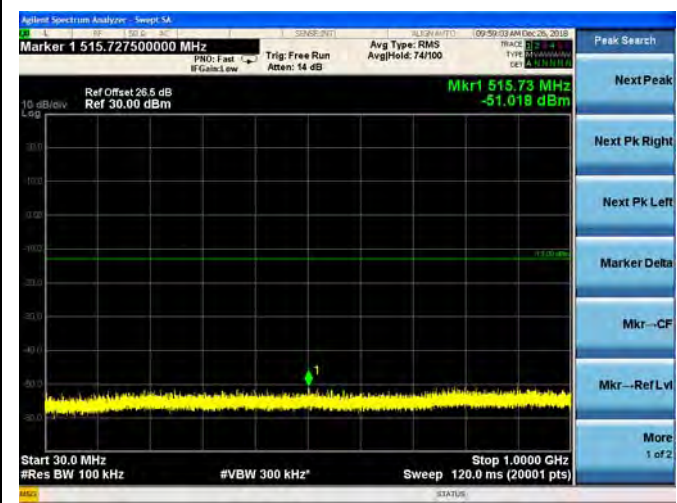

QPSK

16QAM

64QAM

LTE Band 25 10MHz BW Mid Channel

QPSK

16QAM

64QAM

LTE Band 25 10MHz BW High Channel