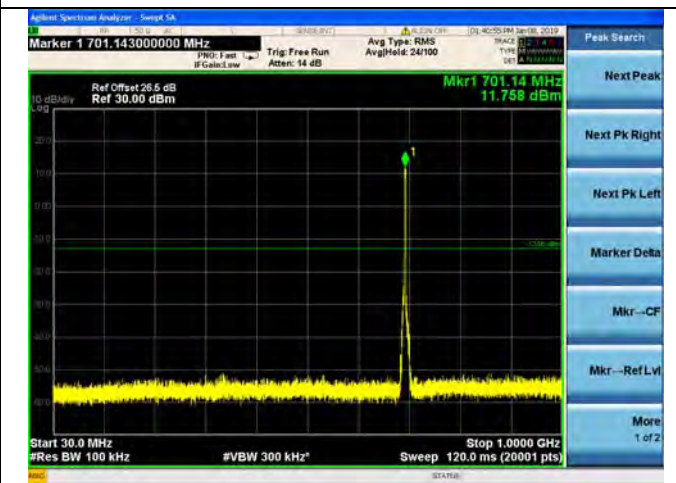

QPSK

16QAM

64QAM

LTE Band 12 3MHz BW Low Channel

QPSK

16QAM

64QAM

LTE Band 12 3MHz BW Mid Channel