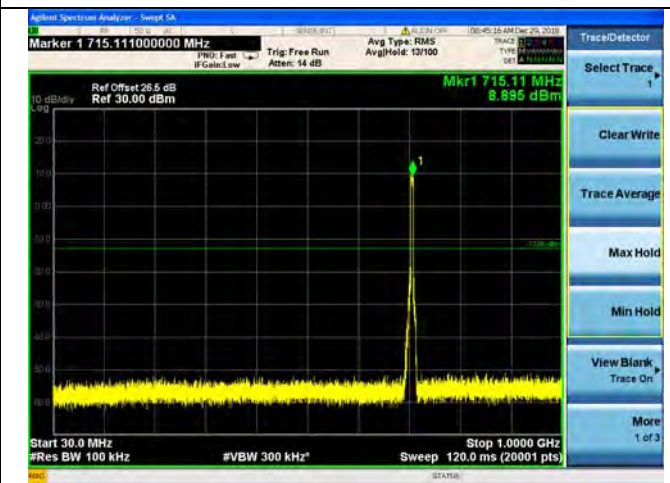

LTE Band 17 5MHz BW High Channel

QPSK

16QAM

64QAM