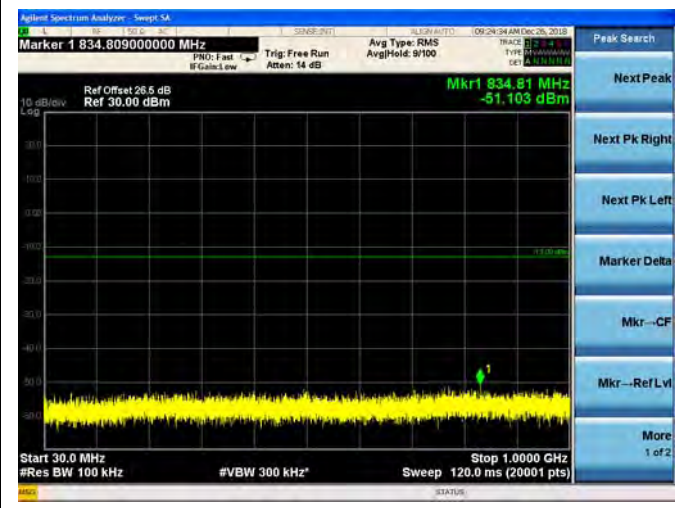

QPSK

16QAM

64QAM

LTE Band 25 1.4MHz BW Low Channel

QPSK

16QAM

64QAM

LTE Band 25 1.4MHz BW Mid Channel

QPSK

16QAM

64QAM

LTE Band 25 1.4MHz BW High Channel

QPSK

16QAM

64QAM

LTE Band 25 3MHz BW Low Channel