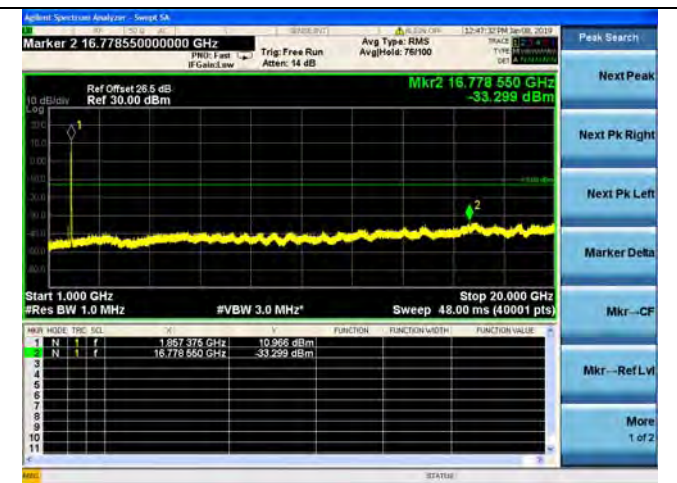

QPSK

16QAM

64QAM

LTE Band 25 15MHz BW Low Channel

QPSK

16QAM

64QAM

LTE Band 25 15MHz BW Mid Channel