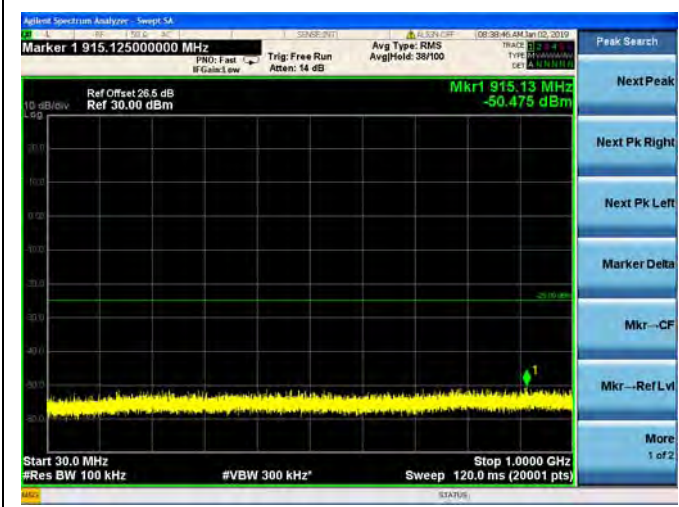

LTE Band 7 15MHz BW High Channel
16QAM

LTE Band 7 15MHz BW High Channel
64QAM

LTE Band 7 20MHz BW Low Channel

QPSK

LTE Band 7 20MHz BW Low Channel
16QAM

LTE Band 7 20MHz BW Low Channel
64QAM

LTE Band 7 20MHz BW Mid Channel

QPSK

LTE Band 7 20MHz BW Mid Channel
16QAM

LTE Band 7 20MHz BW Mid Channel
64QAM

LTE Band 7 20MHz BW High Channel
QPSK

LTE Band 7 20MHz BW High Channel
16QAM

LTE Band 7 20MHz BW High Channel
64QAM

LTE Band 12 1.4MHz BW Low Channel