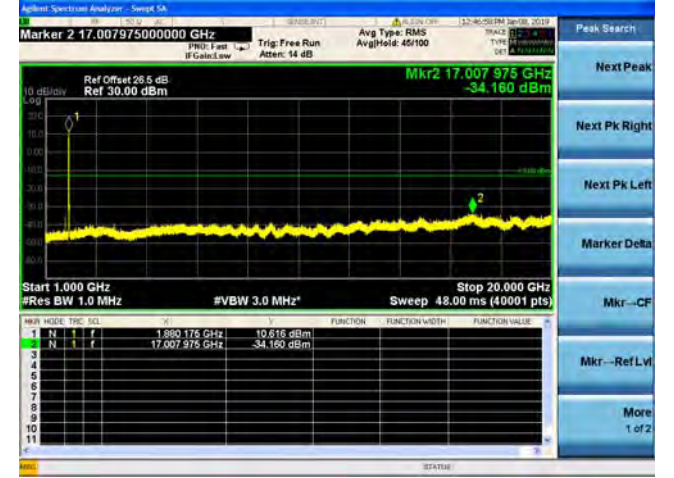

LTE Band 25 15MHz BW Mid Channel

QPSK

16QAM

64QAM