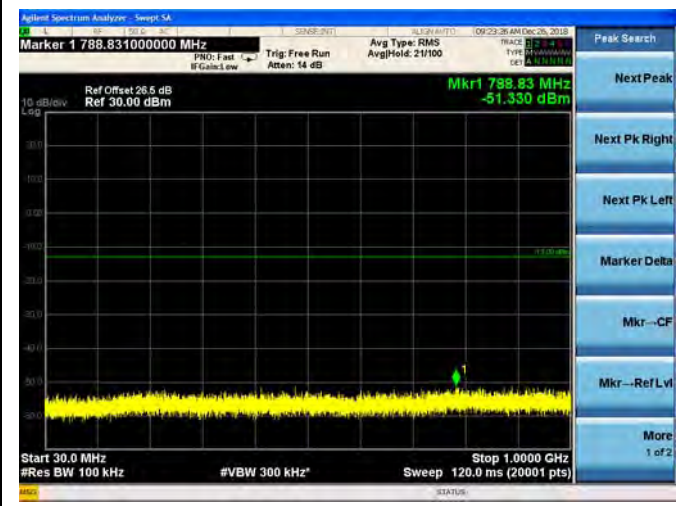

QPSK

16QAM

64QAM

LTE Band 25 1.4MHz BW High Channel

QPSK

16QAM

64QAM

LTE Band 25 3MHz BW Low Channel