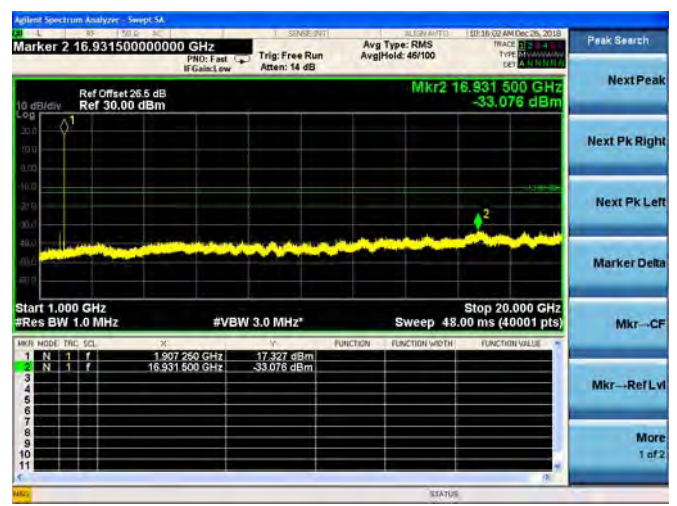

QPSK

16QAM

64QAM

LTE Band 25 5MHz BW High Channel

QPSK

16QAM

64QAM

LTE Band 25 10MHz BW Low Channel