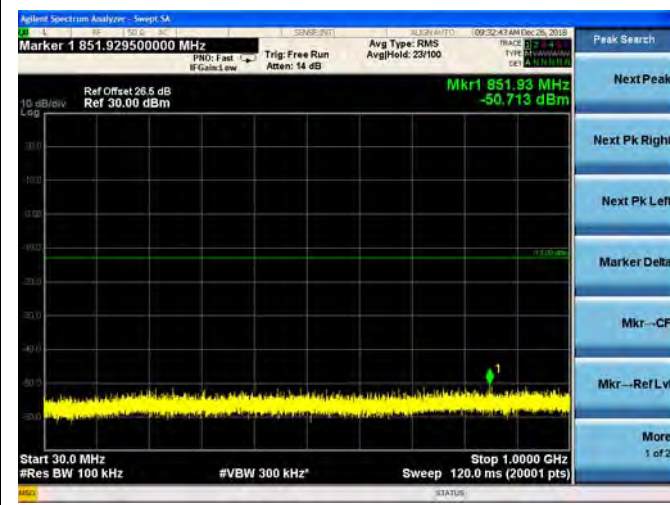

QPSK

16QAM

64QAM

LTE Band 25 5MHz BW Low Channel

QPSK

16QAM

64QAM

LTE Band 25 5MHz BW Mid Channel

QPSK

16QAM

64QAM

LTE Band 25 5MHz BW High Channel

QPSK

16QAM

64QAM

LTE Band 25 10MHz BW Low Channel