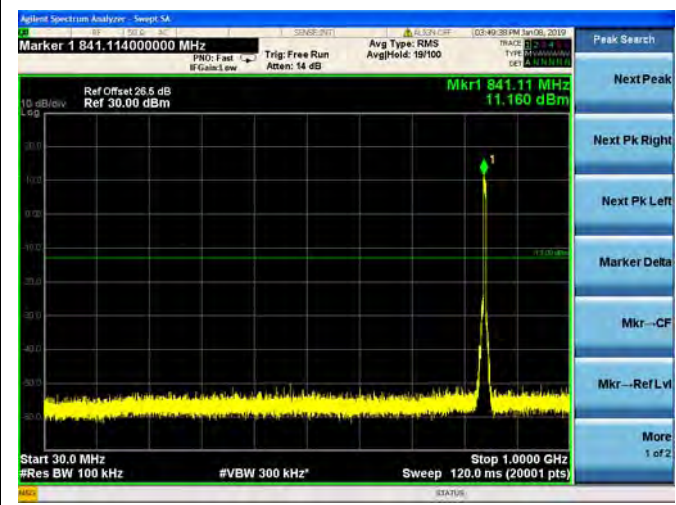

LTE Band 19 5MHz BW High Channel

QPSK