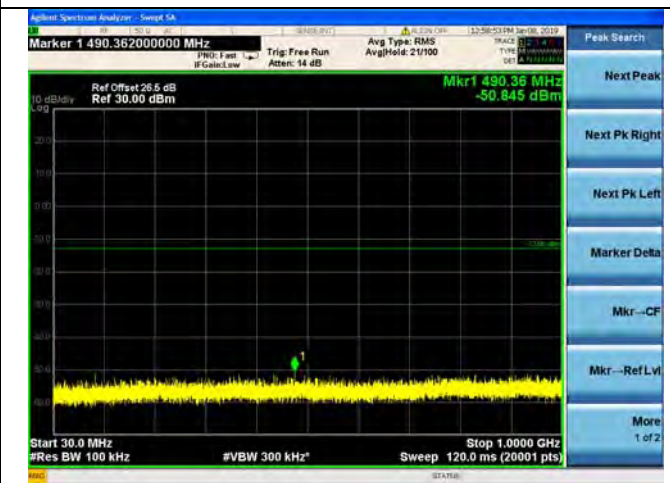

QPSK

16QAM

64QAM

LTE Band 25 5MHz BW Low Channel

QPSK

16QAM

64QAM

LTE Band 25 5MHz BW Mid Channel