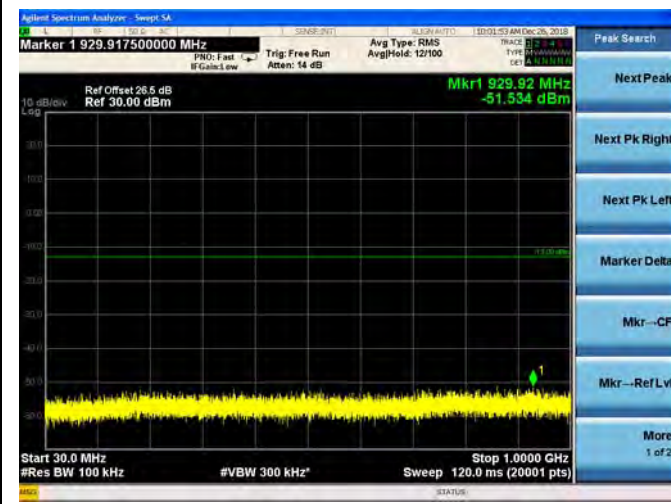

QPSK

16QAM

64QAM

LTE Band 25 15MHz BW High Channel

QPSK

16QAM

64QAM

LTE Band 25 20MHz BW Low Channel

QPSK

16QAM

64QAM

LTE Band 25 20MHz BW Mid Channel

QPSK

16QAM

64QAM

LTE Band 25 20MHz BW High Channel