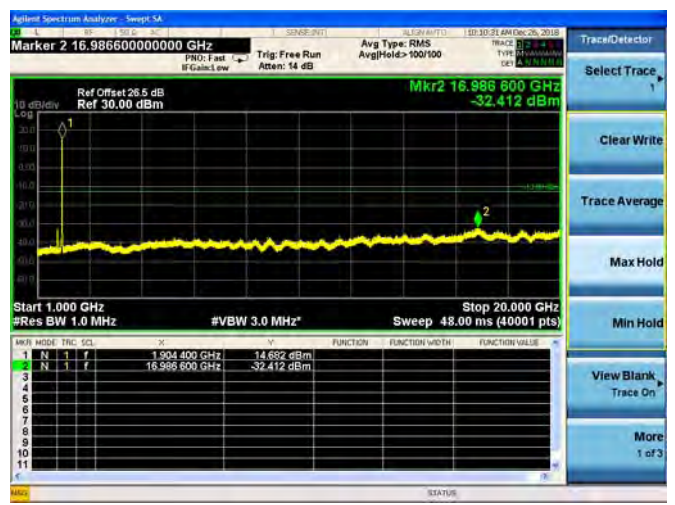

QPSK

16QAM

64QAM

LTE Band 25 10MHz BW Mid Channel

QPSK

16QAM

64QAM

LTE Band 25 10MHz BW High Channel