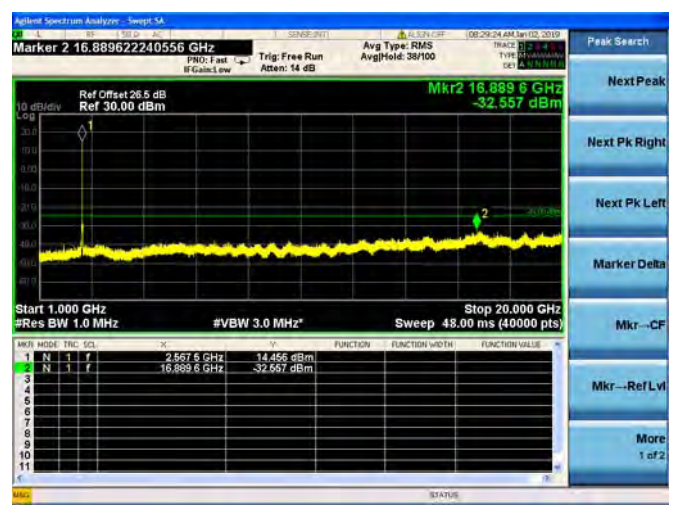

LTE Band 7 15MHz BW High Channel
16QAM

LTE Band 7 15MHz BW High Channel
64QAM

LTE Band 7 20MHz BW Low Channel

QPSK

LTE Band 7 20MHz BW Low Channel
16QAM

LTE Band 7 20MHz BW Low Channel
64QAM

LTE Band 7 20MHz BW Mid Channel

QPSK

LTE Band 7 20MHz BW Mid Channel
16QAM

LTE Band 7 20MHz BW Mid Channel
64QAM

LTE Band 7 20MHz BW High Channel
QPSK

LTE Band 7 20MHz BW High Channel
16QAM

LTE Band 7 20MHz BW High Channel
64QAM

LTE Band 12 1.4MHz BW Low Channel