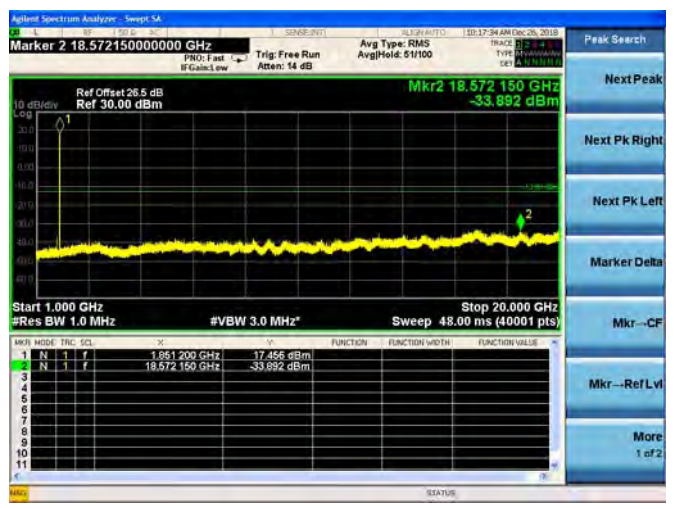

LTE Band 25 3MHz BW Low Channel

QPSK