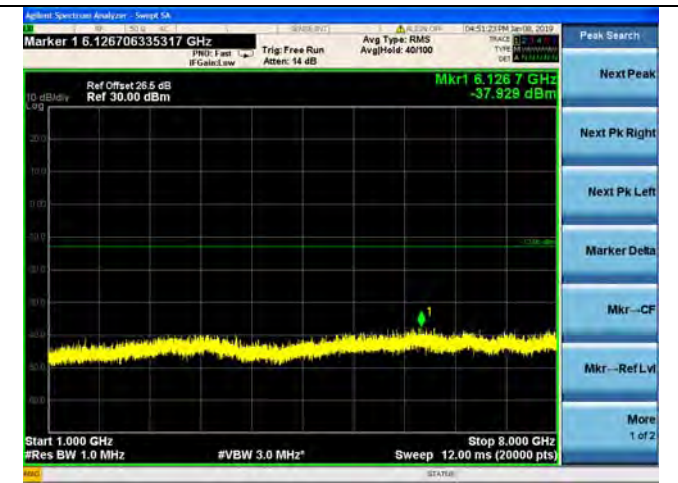

QPSK

16QAM

64QAM

LTE Band 17 5MHz BW Mid Channel

QPSK

16QAM

64QAM

LTE Band 17 5MHz BW High Channel