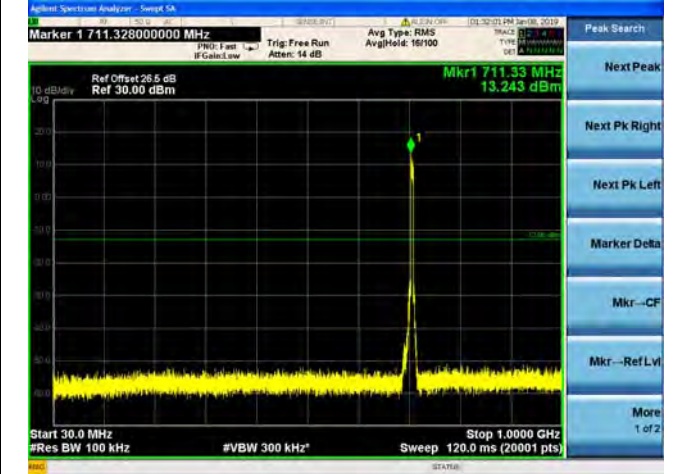

LTE Band 12 5MHz BW High Channel

QPSK

16QAM

64QAM