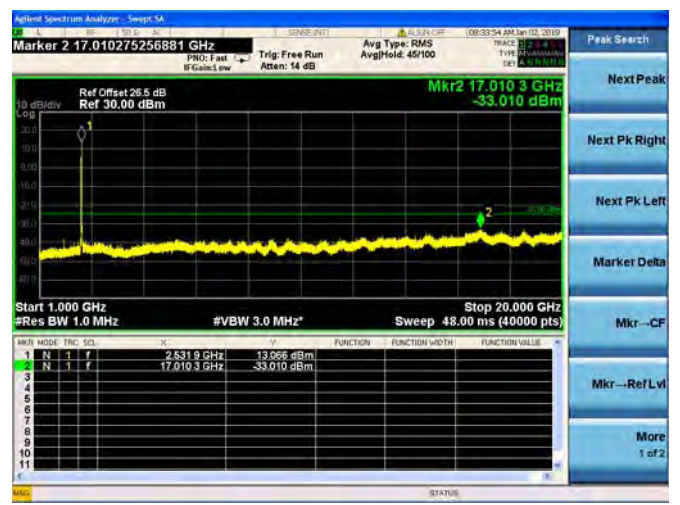

QPSK

LTE Band 7 20MHz BW Mid Channel
16QAM

LTE Band 7 20MHz BW Mid Channel
64QAM

LTE Band 7 20MHz BW High Channel
QPSK

LTE Band 7 20MHz BW High Channel
16QAM

LTE Band 7 20MHz BW High Channel
64QAM

LTE Band 12 1.4MHz BW Low Channel

QPSK

16QAM

64QAM

LTE Band 12 1.4MHz BW Mid Channel

QPSK

16QAM

64QAM

LTE Band 12 1.4MHz BW High Channel