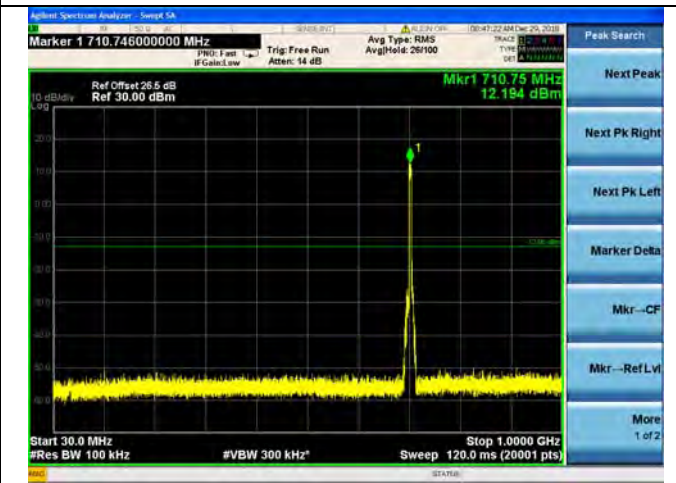

QPSK

16QAM

64QAM

LTE Band 17 5MHz BW Mid Channel

QPSK

16QAM

64QAM

LTE Band 17 5MHz BW High Channel