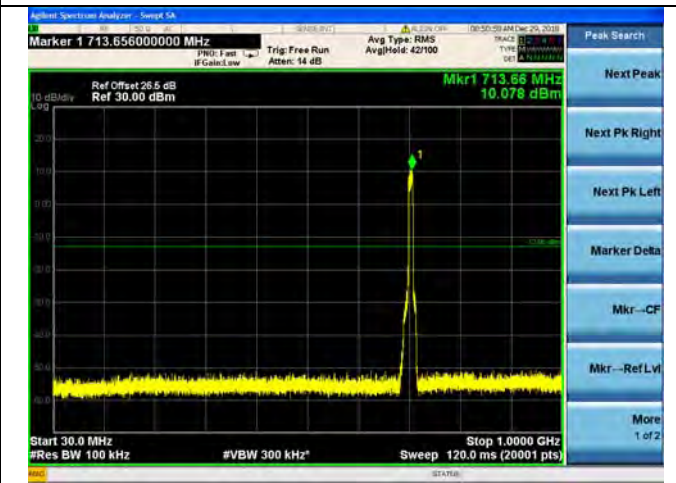

LTE Band 17 10MHz BW Mid Channel

QPSK

16QAM

64QAM