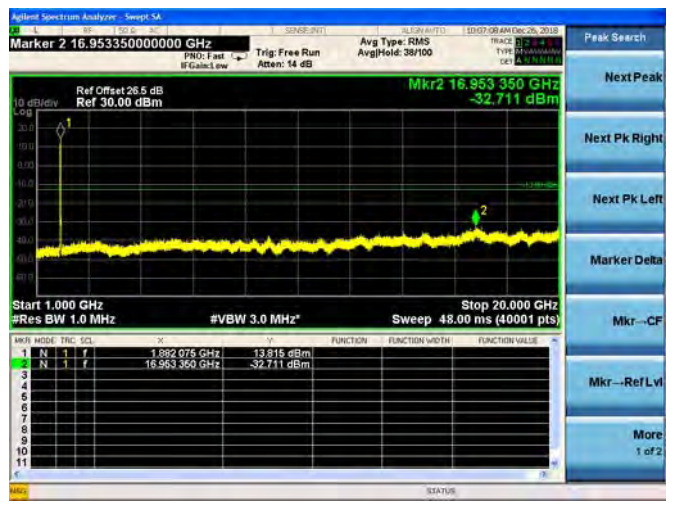

QPSK

16QAM

64QAM

LTE Band 25 15MHz BW Low Channel

QPSK

16QAM

64QAM

LTE Band 25 15MHz BW Mid Channel

QPSK

16QAM

64QAM

LTE Band 25 15MHz BW High Channel

QPSK

16QAM

64QAM

LTE Band 25 20MHz BW Low Channel