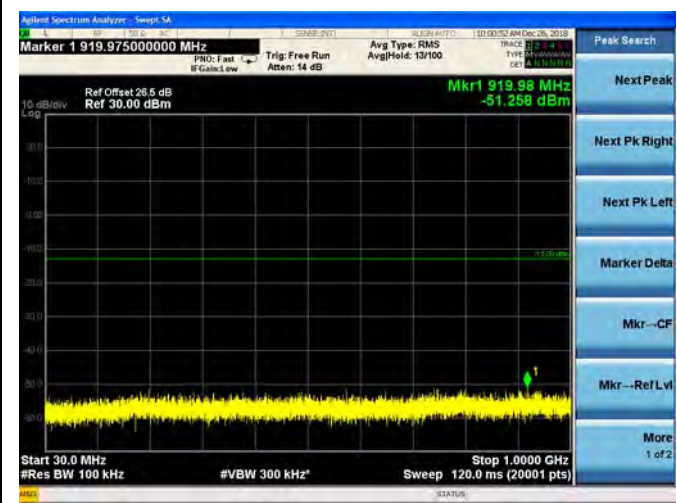

QPSK

16QAM

64QAM

LTE Band 25 10MHz BW Mid Channel

QPSK

16QAM

64QAM

LTE Band 25 10MHz BW High Channel

QPSK

16QAM

64QAM

LTE Band 25 15MHz BW Low Channel

QPSK

16QAM

64QAM

LTE Band 25 15MHz BW Mid Channel