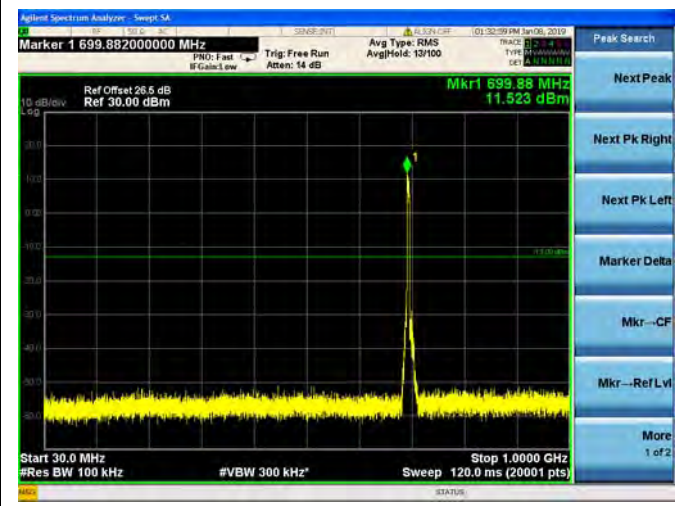

LTE Band 12 5MHz BW Low Channel

QPSK

16QAM

64QAM