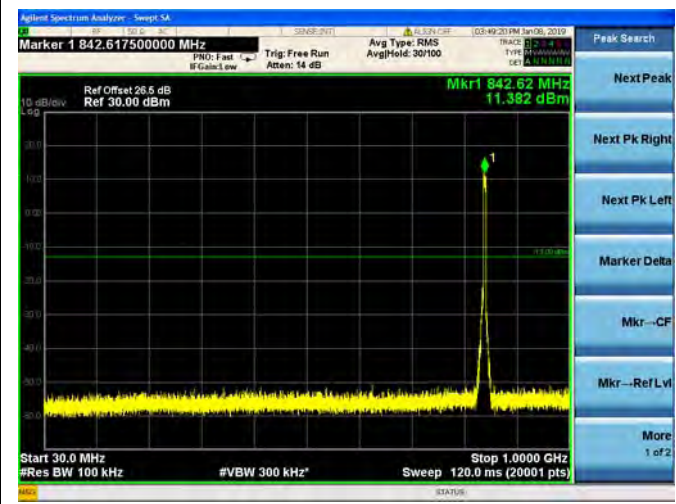

LTE Band 19 5MHz BW High Channel

QPSK

16QAM

64QAM