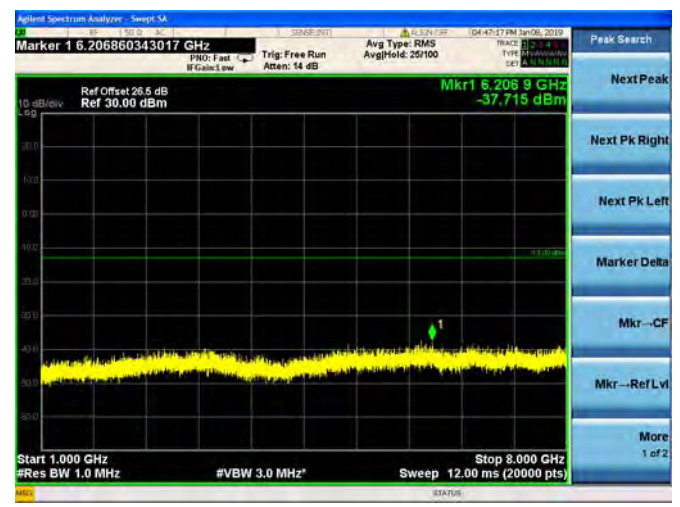

LTE Band 12 1.4MHz BW High Channel

QPSK