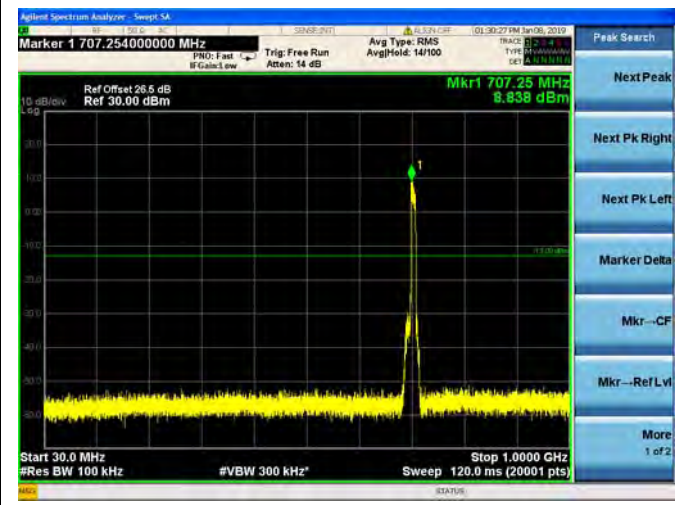

QPSK

16QAM

64QAM

LTE Band 12 10MHz BW High Channel

QPSK

16QAM

64QAM

LTE Band 17 5MHz BW Low Channel