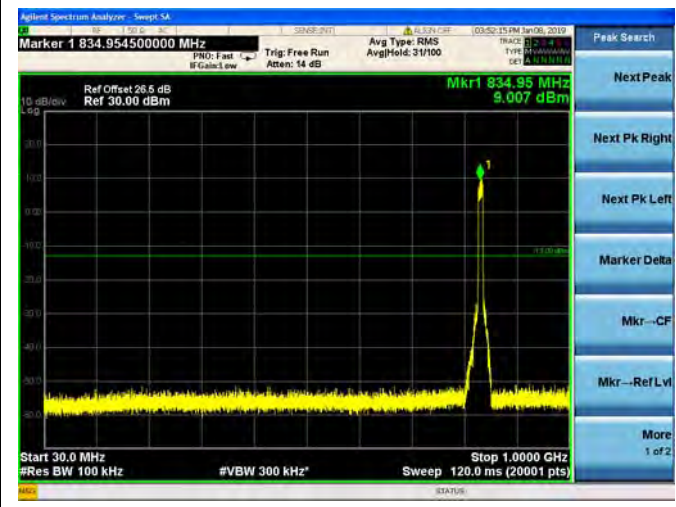

QPSK

16QAM

64QAM

LTE Band 19 10MHz BW Low Channel

QPSK

16QAM

64QAM

LTE Band 19 10MHz BW Mid Channel