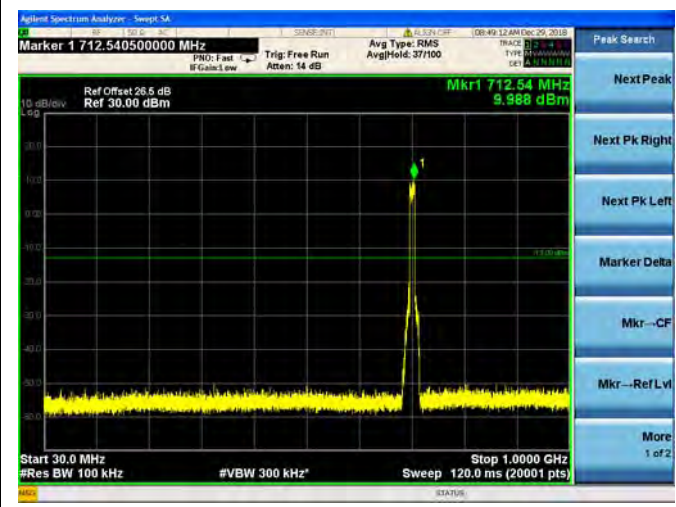

QPSK

16QAM

64QAM

LTE Band 17 10MHz BW Low Channel

QPSK

16QAM

64QAM

LTE Band 17 10MHz BW Mid Channel