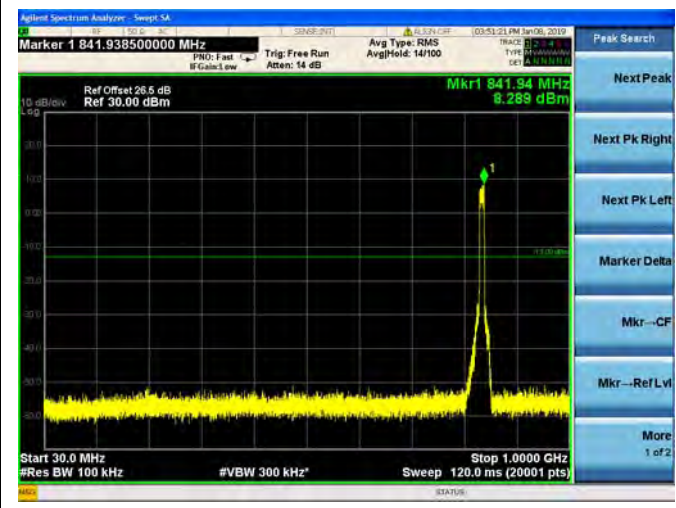

LTE Band 19 10MHz BW Mid Channel

QPSK

16QAM

64QAM