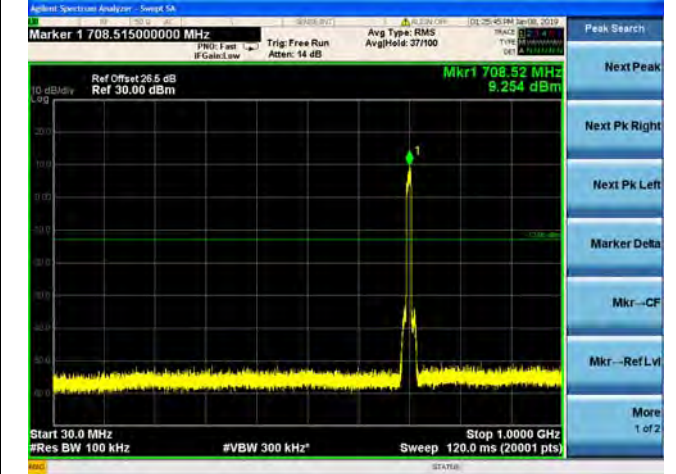

LTE Band 12 10MHz BW Mid Channel

QPSK

16QAM

64QAM