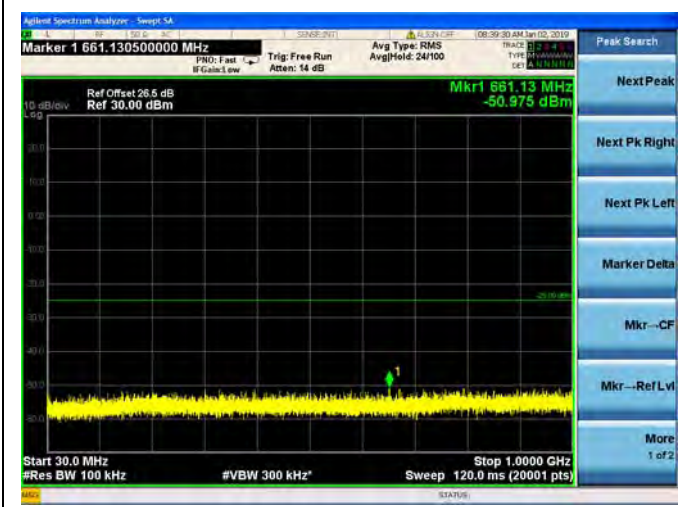

LTE Band 7 15MHz BW High Channel
16QAM

LTE Band 7 15MHz BW High Channel
64QAM

LTE Band 7 20MHz BW Low Channel

QPSK

LTE Band 7 20MHz BW Low Channel
16QAM

LTE Band 7 20MHz BW Low Channel
64QAM

LTE Band 7 20MHz BW Mid Channel

QPSK

LTE Band 7 20MHz BW Mid Channel
16QAM

LTE Band 7 20MHz BW Mid Channel
64QAM

LTE Band 7 20MHz BW High Channel
QPSK

LTE Band 7 20MHz BW High Channel
16QAM

LTE Band 7 20MHz BW High Channel
64QAM

LTE Band 12 1.4MHz BW Low Channel