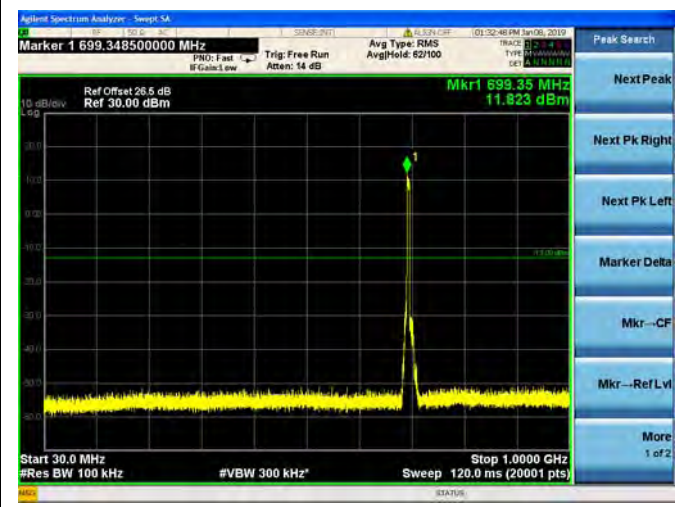

LTE Band 12 5MHz BW Low Channel

QPSK