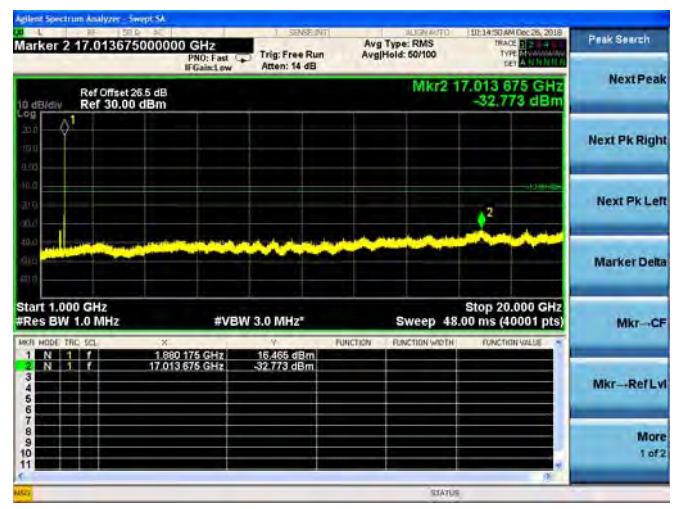

QPSK

16QAM

64QAM

LTE Band 25 5MHz BW Low Channel

QPSK

16QAM

64QAM

LTE Band 25 5MHz BW Mid Channel

QPSK

16QAM

64QAM

LTE Band 25 5MHz BW High Channel

QPSK

16QAM

64QAM

LTE Band 25 10MHz BW Low Channel