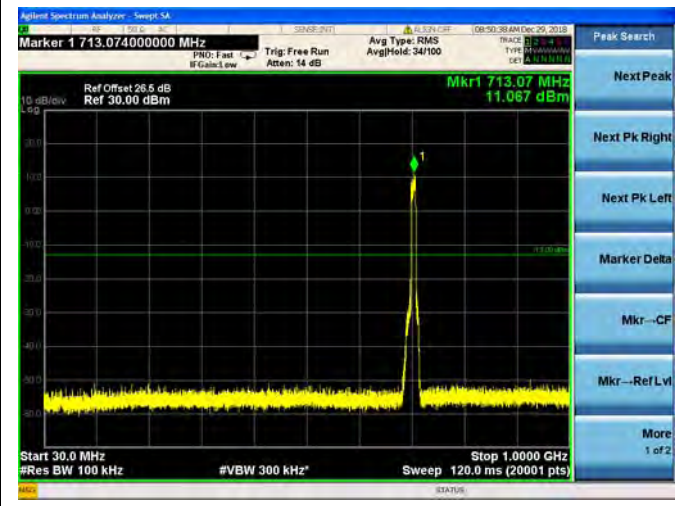

LTE Band 17 10MHz BW Mid Channel

QPSK

16QAM

64QAM