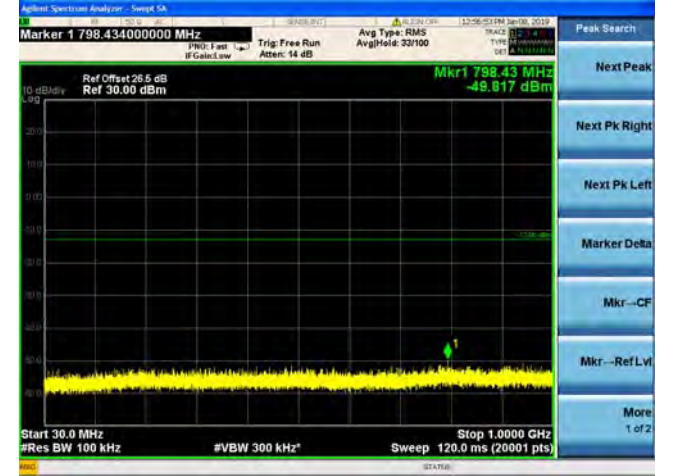

LTE Band 25 1.4MHz BW Mid Channel

QPSK

16QAM

64QAM