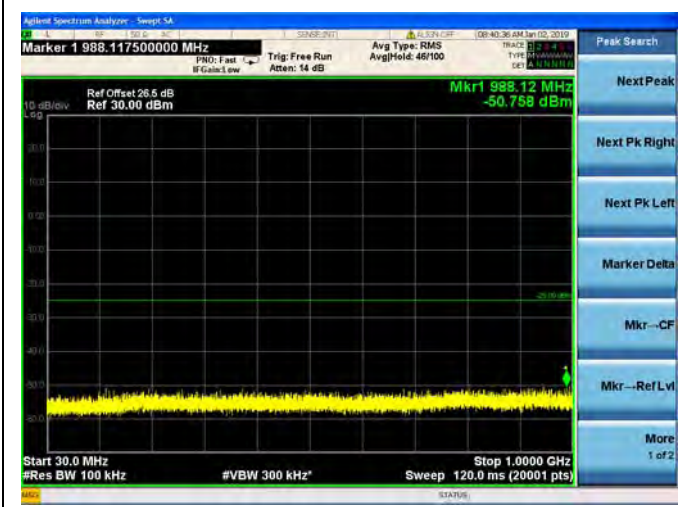

LTE Band 7 10MHz BW Mid Channel
64QAM

LTE Band 7 10MHz BW High Channel
QPSK

LTE Band 7 10MHz BW High Channel
16QAM

LTE Band 7 10MHz BW High Channel
64QAM

LTE Band 7 15MHz BW Low Channel

QPSK

LTE Band 7 15MHz BW Low Channel
16QAM

LTE Band 7 15MHz BW Low Channel
64QAM

LTE Band 7 15MHz BW Mid Channel

QPSK

LTE Band 7 15MHz BW Mid Channel
16QAM

LTE Band 7 15MHz BW Mid Channel
64QAM

LTE Band 7 15MHz BW High Channel
QPSK