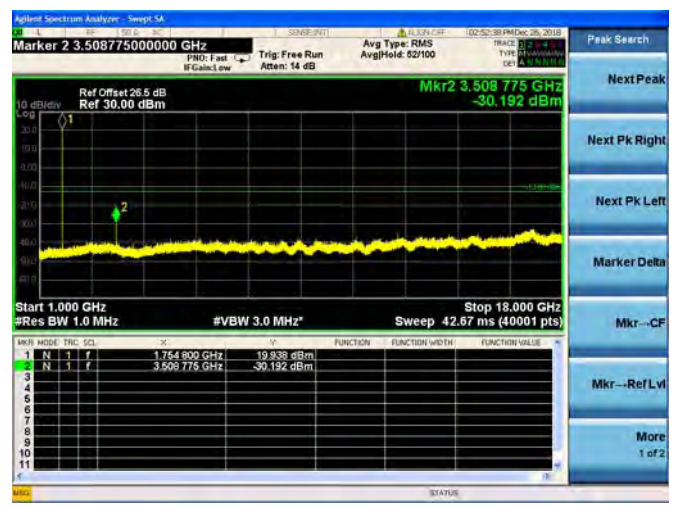

LTE Band 4 1.4MHz BW Mid Channel

QPSK

16QAM

64QAM

LTE Band 4 1.4MHz BW High Channel

QPSK

16QAM

64QAM

LTE Band 4 3MHz BW Low Channel

QPSK

16QAM

64QAM

LTE Band 4 3MHz BW Mid Channel

QPSK

16QAM

64QAM

LTE Band 4 3MHz BW High Channel

QPSK

16QAM

64QAM

LTE Band 4 5MHz BW Low Channel

QPSK

16QAM

64QAM