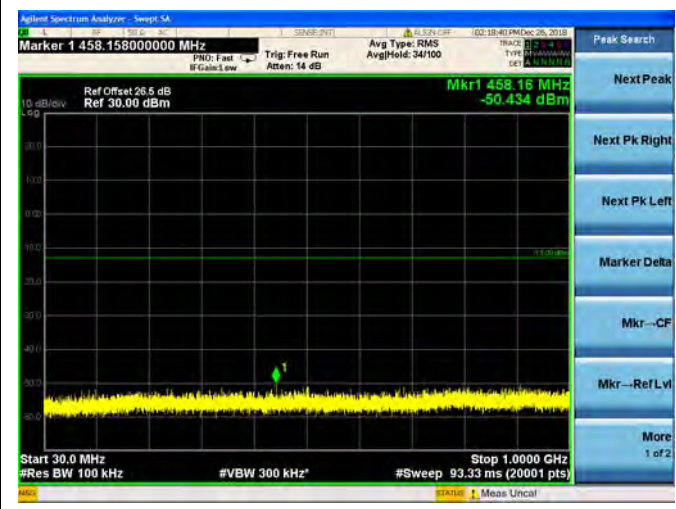

LTE Band 4 1.4MHz BW Mid Channel

QPSK

16QAM

64QAM

LTE Band 4 1.4MHz BW High Channel

QPSK

16QAM

64QAM

LTE Band 4 3MHz BW Low Channel

QPSK

16QAM

64QAM

LTE Band 4 3MHz BW Mid Channel

QPSK

16QAM

64QAM

LTE Band 4 3MHz BW High Channel

QPSK

16QAM

64QAM

LTE Band 4 5MHz BW Low Channel

QPSK

16QAM

64QAM