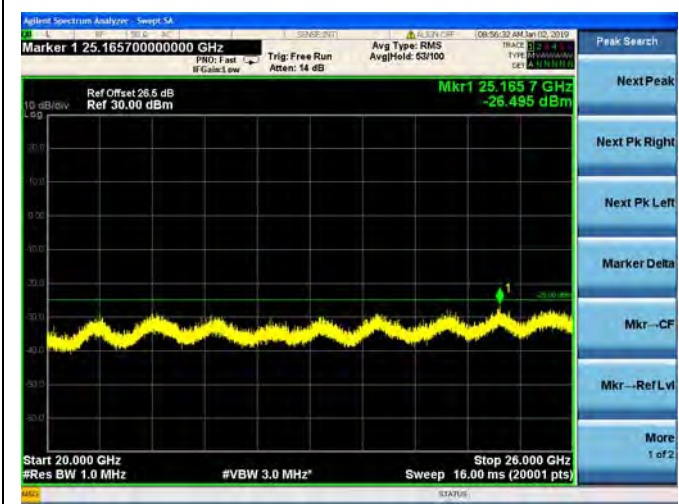

LTE Band 7 10MHz BW Low Channel

QPSK

LTE Band 7 10MHz BW Low Channel
16QAM

LTE Band 7 10MHz BW Low Channel

64QAM

LTE Band 7 10MHz BW Mid Channel

QPSK

LTE Band 7 10MHz BW Mid Channel
16QAM

LTE Band 7 10MHz BW Mid Channel
64QAM

LTE Band 7 10MHz BW High Channel
QPSK

LTE Band 7 10MHz BW High Channel
16QAM

LTE Band 7 10MHz BW High Channel
64QAM

LTE Band 7 15MHz BW Low Channel

QPSK

LTE Band 7 15MHz BW Low Channel
16QAM

LTE Band 7 15MHz BW Low Channel
64QAM

LTE Band 7 15MHz BW Mid Channel

QPSK

LTE Band 7 15MHz BW Mid Channel
16QAM

LTE Band 7 15MHz BW Mid Channel
64QAM

LTE Band 7 15MHz BW High Channel
QPSK