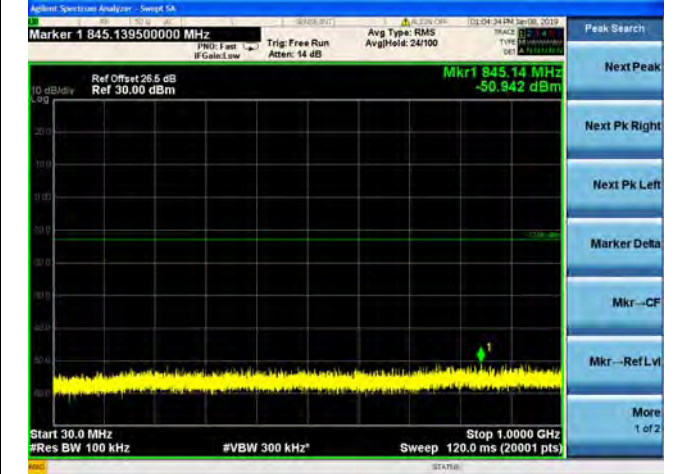

LTE Band 4 3MHz BW Low Channel

QPSK

16QAM

64QAM

LTE Band 4 3MHz BW Mid Channel

QPSK

16QAM

64QAM

LTE Band 4 3MHz BW High Channel

QPSK

16QAM

64QAM

LTE Band 4 5MHz BW Low Channel

QPSK

16QAM

64QAM

LTE Band 4 5MHz BW Mid Channel

QPSK

16QAM

64QAM

LTE Band 4 5MHz BW High Channel

QPSK

16QAM

64QAM