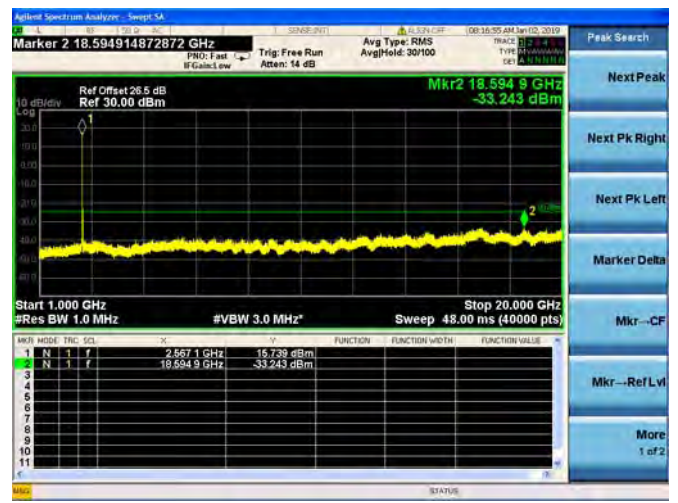

LTE Band 7 5MHz BW Mid Channel

QPSK

LTE Band 7 5MHz BW Mid Channel
16QAM

LTE Band 7 5MHz BW Mid Channel
64QAM

LTE Band 7 5MHz BW High Channel
QPSK

LTE Band 7 5MHz BW High Channel
16QAM

LTE Band 7 5MHz BW High Channel
64QAM