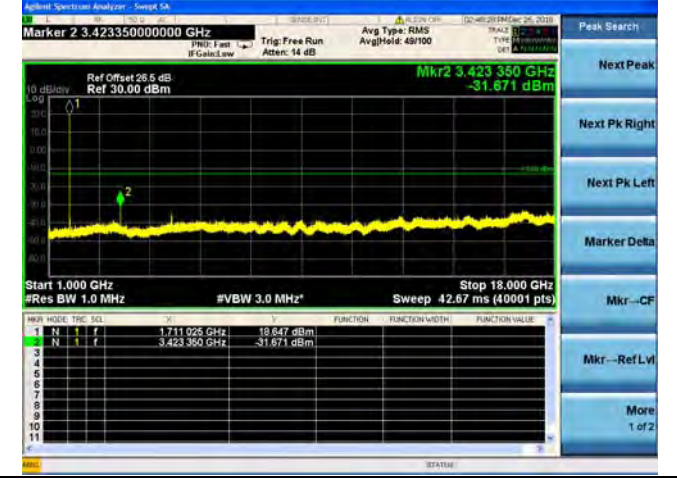

LTE Band 4 1.4MHz BW Mid Channel

QPSK

16QAM

64QAM

LTE Band 4 1.4MHz BW High Channel

QPSK

16QAM

64QAM

LTE Band 4 3MHz BW Low Channel

QPSK

16QAM

64QAM

LTE Band 4 3MHz BW Mid Channel

QPSK

16QAM

64QAM

LTE Band 4 3MHz BW High Channel

QPSK

16QAM

64QAM

LTE Band 4 5MHz BW Low Channel

QPSK

16QAM

64QAM