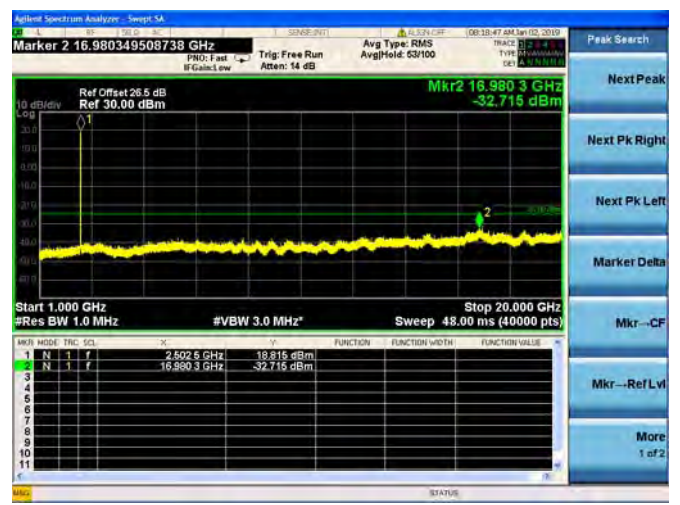

LTE Band 5 10MHz BW Low Channel

QPSK

16QAM

64QAM

LTE Band 5 10MHz BW Mid Channel

QPSK

16QAM

64QAM

LTE Band 5 10MHz BW High Channel

QPSK

16QAM

64QAM

LTE Band 7 5MHz BW Low Channel

QPSK

LTE Band 7 5MHz BW Low Channel
16QAM

LTE Band 7 5MHz BW Low Channel
64QAM