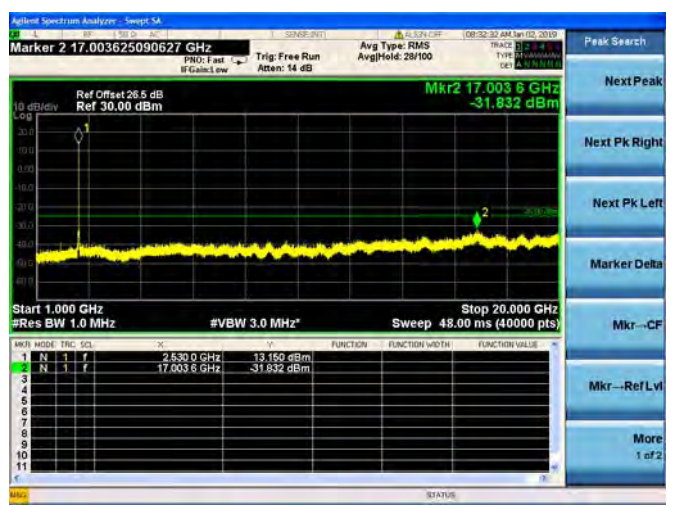

LTE Band 7 10MHz BW Mid Channel
64QAM

LTE Band 7 10MHz BW High Channel
QPSK

LTE Band 7 10MHz BW High Channel
16QAM

LTE Band 7 10MHz BW High Channel
64QAM

LTE Band 7 15MHz BW Low Channel

QPSK

LTE Band 7 15MHz BW Low Channel
16QAM

LTE Band 7 15MHz BW Low Channel
64QAM

LTE Band 7 15MHz BW Mid Channel

QPSK

LTE Band 7 15MHz BW Mid Channel
16QAM

LTE Band 7 15MHz BW Mid Channel
64QAM

LTE Band 7 15MHz BW High Channel
QPSK