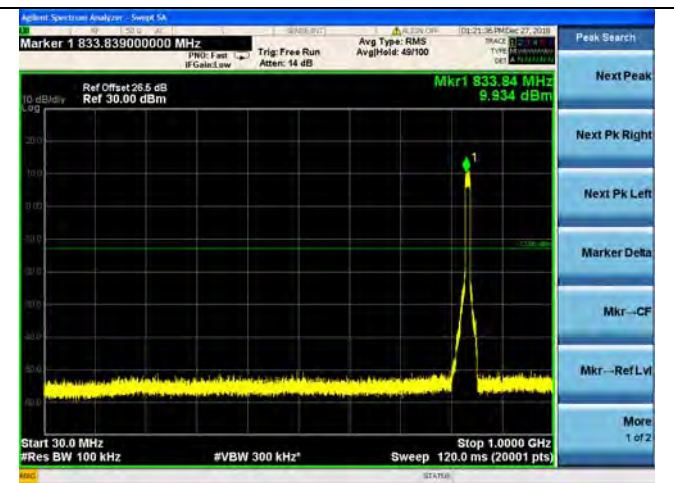

LTE Band 5 10MHz BW Low Channel

QPSK

16QAM

64QAM

LTE Band 5 10MHz BW Mid Channel

QPSK

16QAM

64QAM