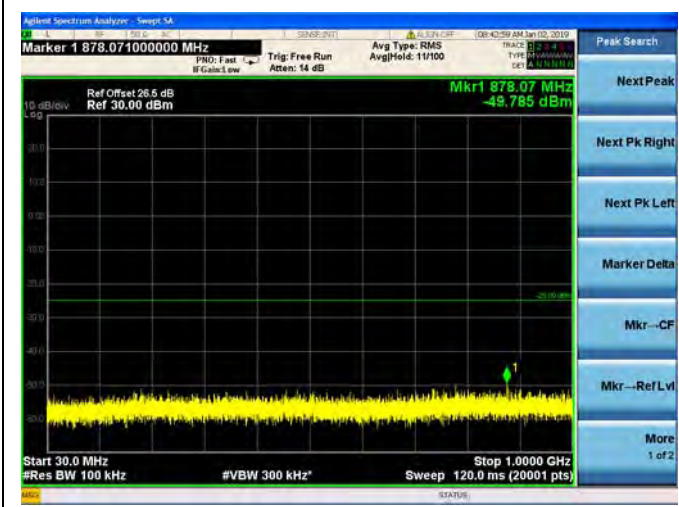

LTE Band 5 10MHz BW Low Channel

QPSK

16QAM

64QAM

LTE Band 5 10MHz BW Mid Channel

QPSK

16QAM

64QAM

LTE Band 5 10MHz BW High Channel

QPSK

16QAM

64QAM

LTE Band 7 5MHz BW Low Channel

QPSK

LTE Band 7 5MHz BW Low Channel
16QAM

LTE Band 7 5MHz BW Low Channel
64QAM