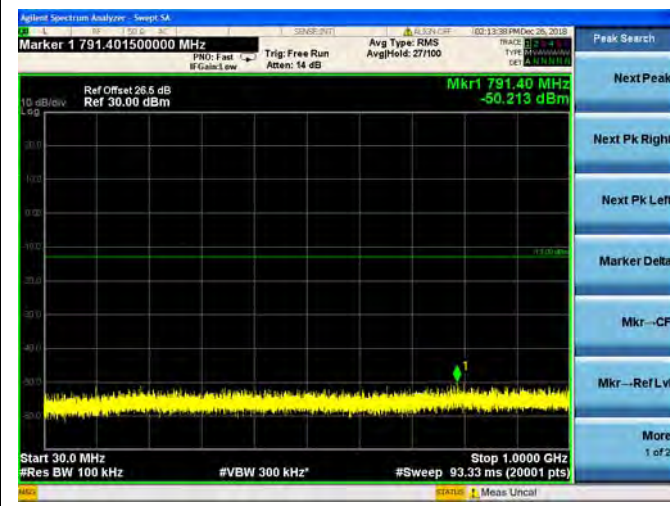

LTE Band 4 10MHz BW High Channel

QPSK

16QAM

64QAM

LTE Band 4 15MHz BW Low Channel

QPSK

16QAM

64QAM

LTE Band 4 15MHz BW Mid Channel

QPSK

16QAM

64QAM

LTE Band 4 15MHz BW High Channel

QPSK

16QAM

64QAM

LTE Band 4 20MHz BW Low Channel

QPSK

16QAM

64QAM

LTE Band 4 20MHz BW Mid Channel

QPSK

16QAM

64QAM