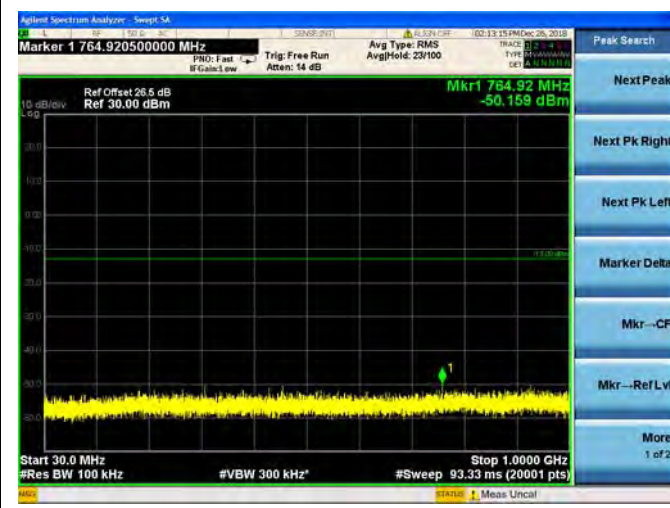

LTE Band 4 10MHz BW Low Channel

QPSK

16QAM

64QAM

LTE Band 4 10MHz BW Mid Channel

QPSK

16QAM

64QAM

LTE Band 4 10MHz BW High Channel

QPSK

16QAM

64QAM

LTE Band 4 15MHz BW Low Channel

QPSK

16QAM

64QAM

LTE Band 4 15MHz BW Mid Channel

QPSK

16QAM

64QAM

LTE Band 4 15MHz BW High Channel

QPSK

16QAM

64QAM