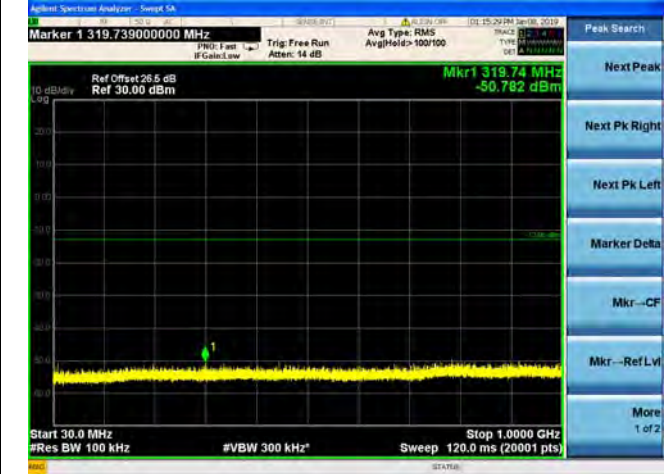

LTE Band 4 10MHz BW High Channel

QPSK

16QAM

64QAM

LTE Band 4 15MHz BW Low Channel

QPSK

16QAM

64QAM

LTE Band 4 15MHz BW Mid Channel

QPSK

16QAM

64QAM

LTE Band 4 15MHz BW High Channel

QPSK

16QAM

64QAM

LTE Band 4 20MHz BW Low Channel

QPSK

16QAM

64QAM

LTE Band 4 20MHz BW Mid Channel

QPSK

16QAM

64QAM