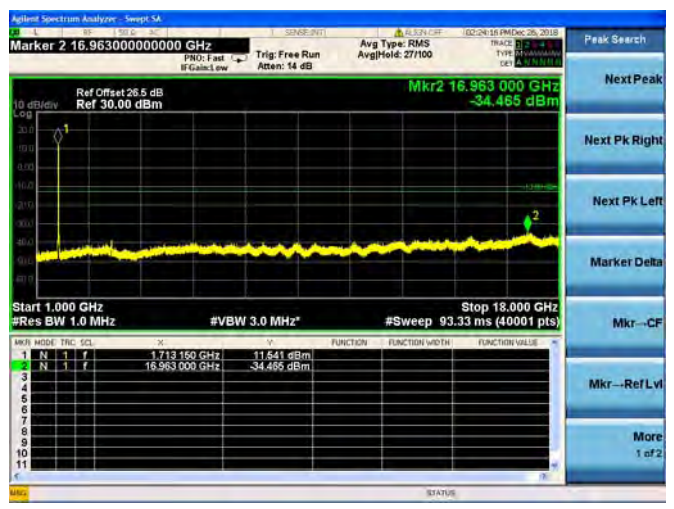

LTE Band 4 10MHz BW High Channel

QPSK

16QAM

64QAM

LTE Band 4 15MHz BW Low Channel

QPSK

16QAM

64QAM

LTE Band 4 15MHz BW Mid Channel

QPSK

16QAM

64QAM

LTE Band 4 15MHz BW High Channel

QPSK

16QAM

64QAM

LTE Band 4 20MHz BW Low Channel

QPSK

16QAM

64QAM

LTE Band 4 20MHz BW Mid Channel

QPSK

16QAM

64QAM