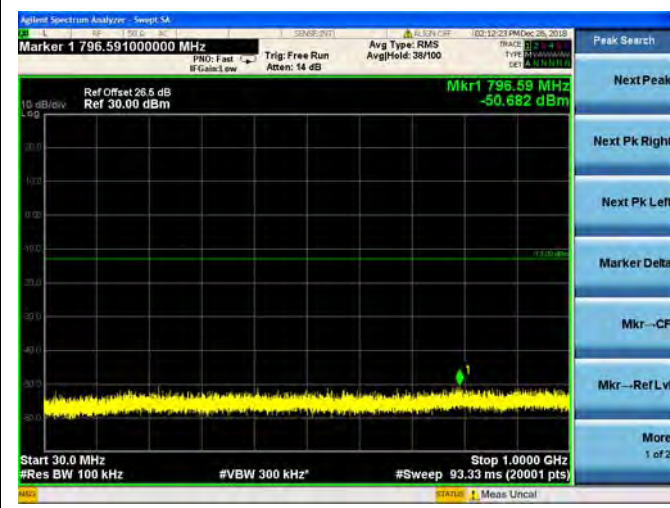

LTE Band 4 15MHz BW Mid Channel

QPSK

16QAM

64QAM

LTE Band 4 15MHz BW High Channel

QPSK

16QAM

64QAM

LTE Band 4 20MHz BW Low Channel

QPSK

16QAM

64QAM

LTE Band 4 20MHz BW Mid Channel

QPSK

16QAM

64QAM

LTE Band 4 20MHz BW High Channel

QPSK

16QAM

64QAM

LTE Band 5 1.4MHz BW Low Channel

QPSK

16QAM

64QAM