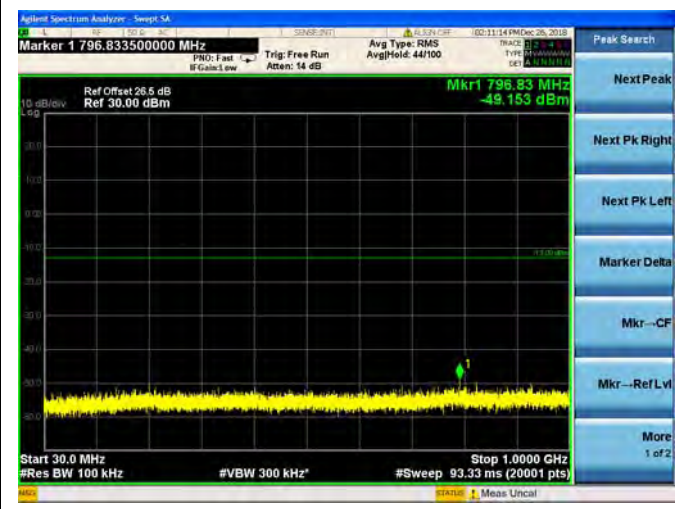

LTE Band 4 20MHz BW Low Channel

QPSK

16QAM

64QAM

LTE Band 4 20MHz BW Mid Channel

QPSK

16QAM

64QAM

LTE Band 4 20MHz BW High Channel

QPSK

16QAM

64QAM

LTE Band 5 1.4MHz BW Low Channel

QPSK

16QAM

64QAM