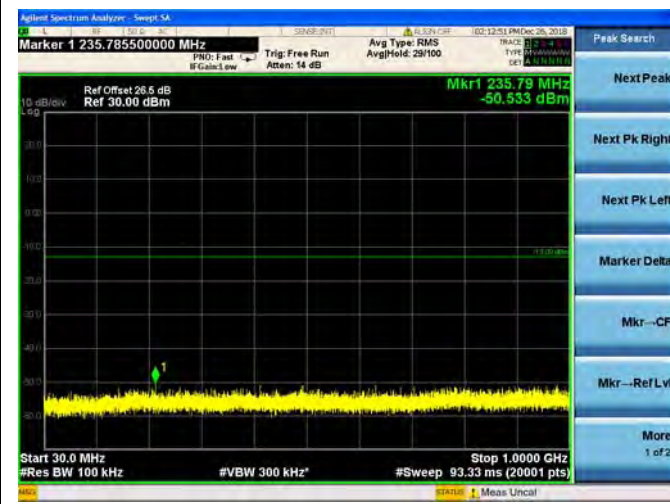

LTE Band 4 10MHz BW Low Channel

QPSK

16QAM

64QAM

LTE Band 4 10MHz BW Mid Channel

QPSK

16QAM

64QAM

LTE Band 4 10MHz BW High Channel

QPSK

16QAM

64QAM

LTE Band 4 15MHz BW Low Channel

QPSK

16QAM

64QAM

LTE Band 4 15MHz BW Mid Channel

QPSK

16QAM

64QAM

LTE Band 4 15MHz BW High Channel

QPSK

16QAM

64QAM