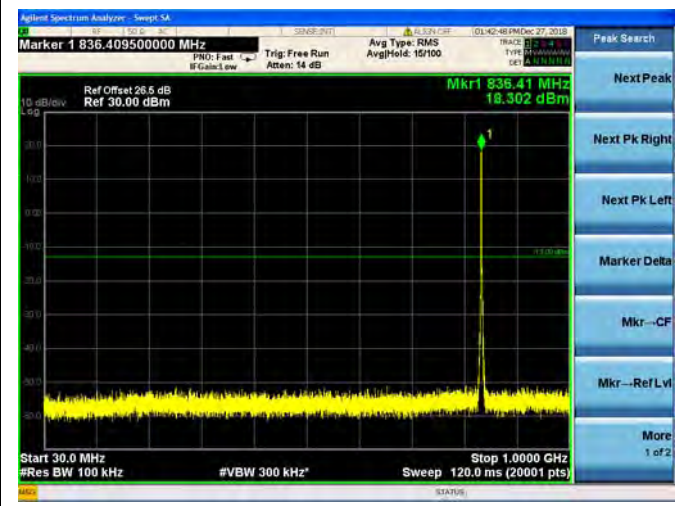

LTE Band 4 20MHz BW High Channel

QPSK

16QAM

64QAM

LTE Band 5 1.4MHz BW Low Channel

QPSK

16QAM

64QAM

LTE Band 5 1.4MHz BW Mid Channel

QPSK

16QAM

64QAM

LTE Band 5 1.4MHz BW High Channel

QPSK

16QAM

64QAM