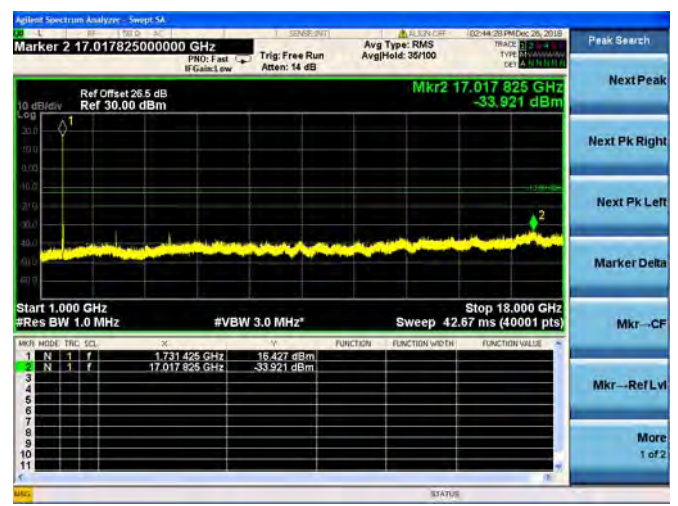

LTE Band 4 3MHz BW High Channel

QPSK

16QAM

64QAM

LTE Band 4 5MHz BW Low Channel

QPSK

16QAM

64QAM

LTE Band 4 5MHz BW Mid Channel

QPSK

16QAM

64QAM

LTE Band 4 5MHz BW High Channel

QPSK

16QAM

64QAM