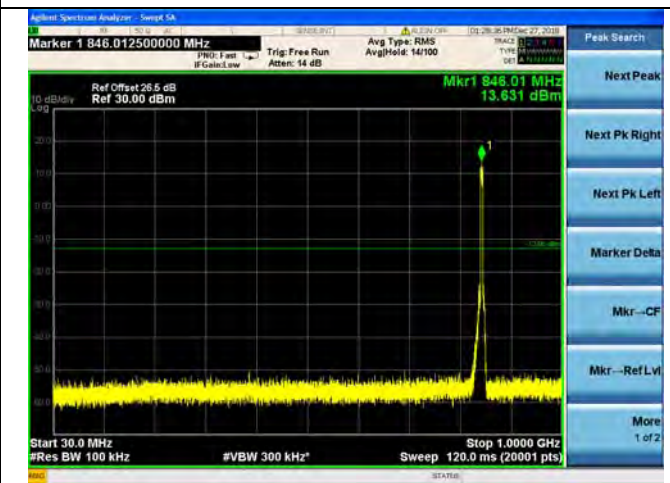

LTE Band 5 5MHz BW Mid Channel

QPSK

16QAM

64QAM

LTE Band 5 5MHz BW High Channel

QPSK

16QAM

64QAM