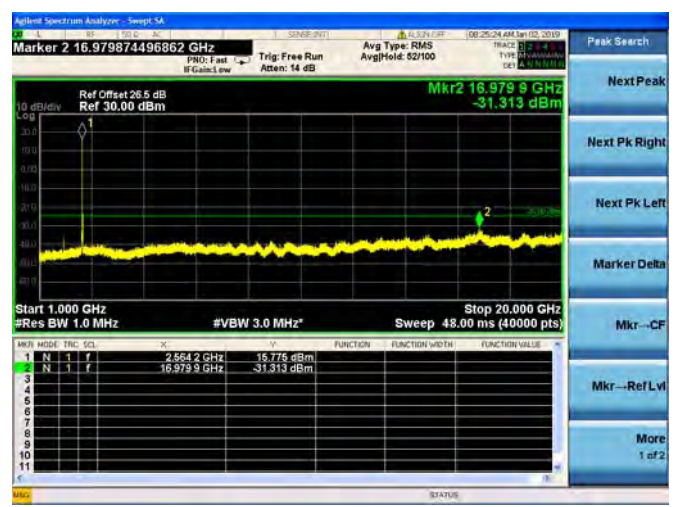

LTE Band 7 10MHz BW Low Channel

QPSK

LTE Band 7 10MHz BW Low Channel
16QAM

LTE Band 7 10MHz BW Low Channel

64QAM

LTE Band 7 10MHz BW Mid Channel

QPSK

LTE Band 7 10MHz BW Mid Channel
16QAM

LTE Band 7 10MHz BW Mid Channel
64QAM

LTE Band 7 10MHz BW High Channel
QPSK

LTE Band 7 10MHz BW High Channel
16QAM

LTE Band 7 10MHz BW High Channel
64QAM

LTE Band 7 15MHz BW Low Channel

QPSK

LTE Band 7 15MHz BW Low Channel
16QAM