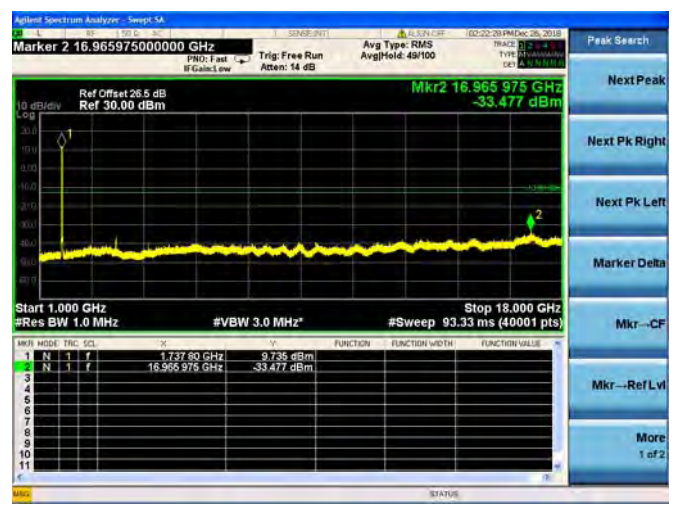

LTE Band 4 15MHz BW Mid Channel

QPSK

16QAM

64QAM

LTE Band 4 15MHz BW High Channel

QPSK

16QAM

64QAM

LTE Band 4 20MHz BW Low Channel

QPSK

16QAM

64QAM

LTE Band 4 20MHz BW Mid Channel

QPSK

16QAM

64QAM

LTE Band 4 20MHz BW High Channel

QPSK

16QAM

64QAM

LTE Band 5 1.4MHz BW Low Channel

QPSK

16QAM

64QAM