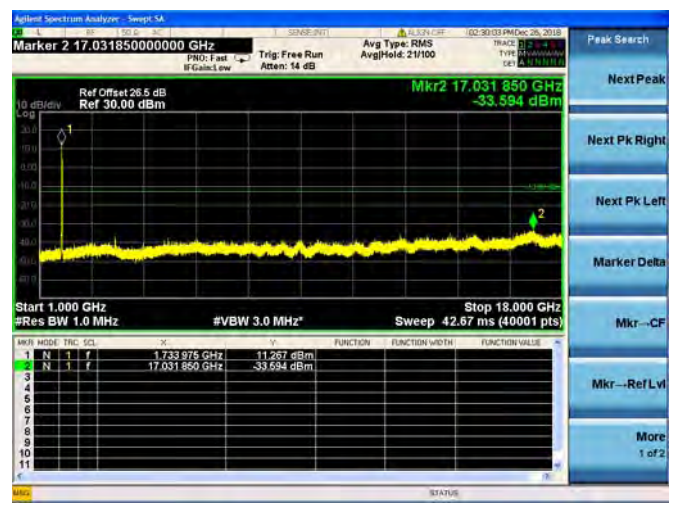

LTE Band 4 10MHz BW Low Channel

QPSK

16QAM

64QAM

LTE Band 4 10MHz BW Mid Channel

QPSK

16QAM

64QAM

LTE Band 4 10MHz BW High Channel

QPSK

16QAM

64QAM

LTE Band 4 15MHz BW Low Channel

QPSK

16QAM

64QAM

LTE Band 4 15MHz BW Mid Channel

QPSK

16QAM

64QAM

LTE Band 4 15MHz BW High Channel

QPSK

16QAM

64QAM