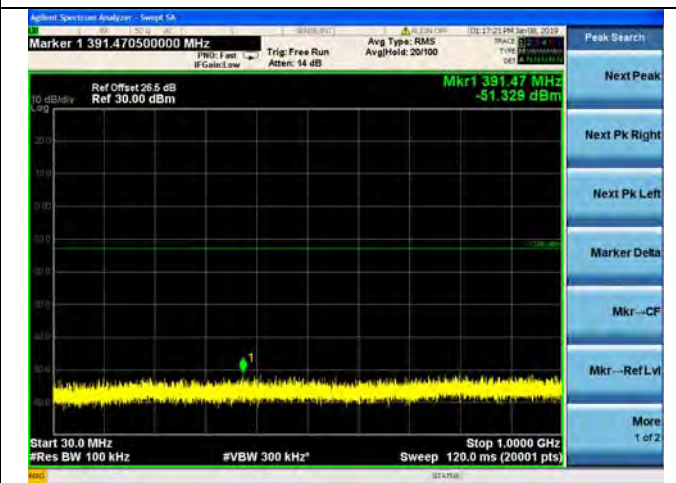

LTE Band 4 20MHz BW Low Channel

QPSK

16QAM

64QAM

LTE Band 4 20MHz BW Mid Channel

QPSK

16QAM

64QAM

LTE Band 4 20MHz BW High Channel

QPSK

16QAM

64QAM

LTE Band 5 1.4MHz BW Low Channel

QPSK

16QAM

64QAM