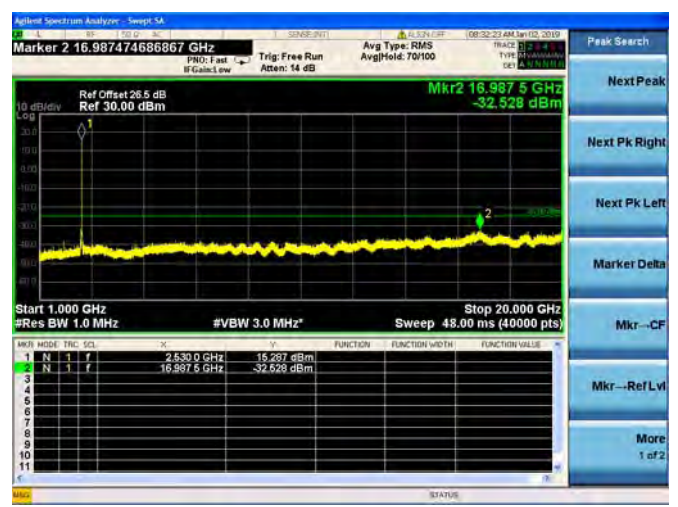

LTE Band 7 10MHz BW Mid Channel
64QAM

LTE Band 7 10MHz BW High Channel
QPSK

LTE Band 7 10MHz BW High Channel
16QAM

LTE Band 7 10MHz BW High Channel
64QAM

LTE Band 7 15MHz BW Low Channel

QPSK

LTE Band 7 15MHz BW Low Channel
16QAM

LTE Band 7 15MHz BW Low Channel
64QAM

LTE Band 7 15MHz BW Mid Channel

QPSK

LTE Band 7 15MHz BW Mid Channel
16QAM

LTE Band 7 15MHz BW Mid Channel
64QAM

LTE Band 7 15MHz BW High Channel
QPSK