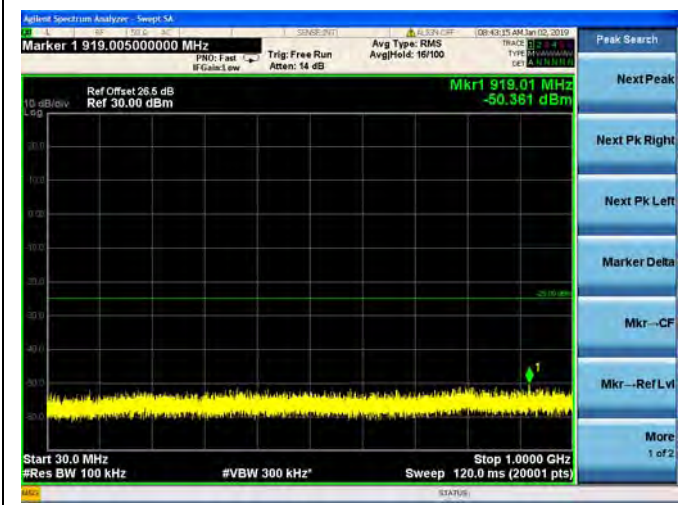

LTE Band 5 10MHz BW Low Channel

QPSK

16QAM

64QAM

LTE Band 5 10MHz BW Mid Channel

QPSK

16QAM

64QAM

LTE Band 5 10MHz BW High Channel

QPSK

16QAM

64QAM

LTE Band 7 5MHz BW Low Channel

QPSK

LTE Band 7 5MHz BW Low Channel
16QAM

LTE Band 7 5MHz BW Low Channel
64QAM