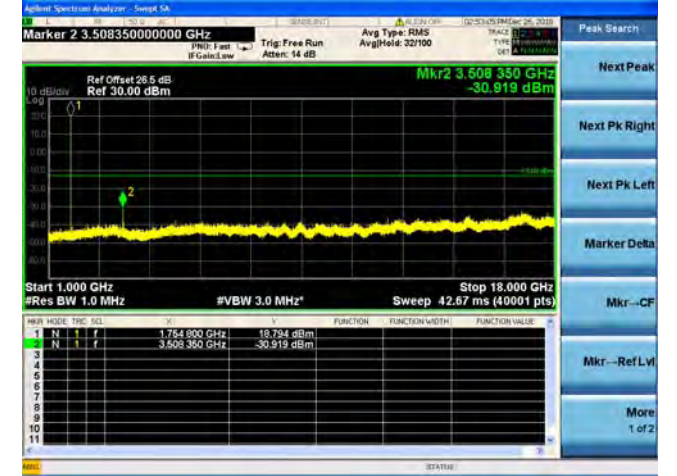

LTE Band 4 1.4MHz BW Mid Channel

QPSK

16QAM

64QAM

LTE Band 4 1.4MHz BW High Channel

QPSK

16QAM

64QAM

LTE Band 4 3MHz BW Low Channel

QPSK

16QAM

64QAM

LTE Band 4 3MHz BW Mid Channel

QPSK

16QAM

64QAM

LTE Band 4 3MHz BW High Channel

QPSK

16QAM

64QAM

LTE Band 4 5MHz BW Low Channel

QPSK

16QAM

64QAM