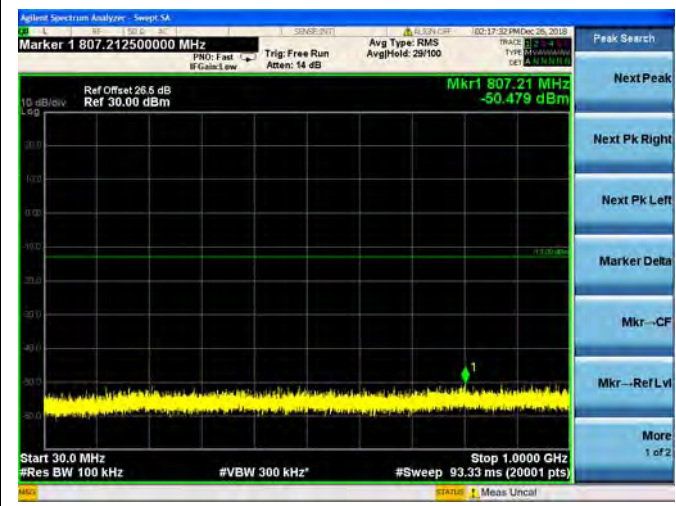

LTE Band 4 3MHz BW High Channel

QPSK

16QAM

64QAM

LTE Band 4 5MHz BW Low Channel

QPSK

16QAM

64QAM

LTE Band 4 5MHz BW Mid Channel

QPSK

16QAM

64QAM

LTE Band 4 5MHz BW High Channel

QPSK

16QAM

64QAM