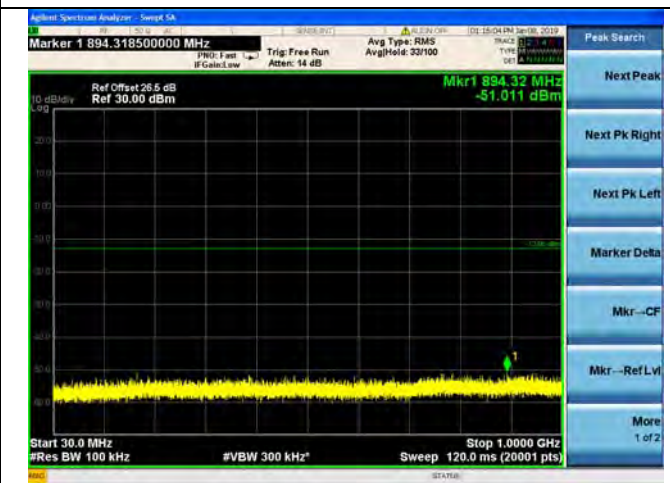

LTE Band 4 15MHz BW Mid Channel

QPSK

16QAM

64QAM

LTE Band 4 15MHz BW High Channel

QPSK

16QAM

64QAM

LTE Band 4 20MHz BW Low Channel

QPSK

16QAM

64QAM

LTE Band 4 20MHz BW Mid Channel

QPSK

16QAM

64QAM