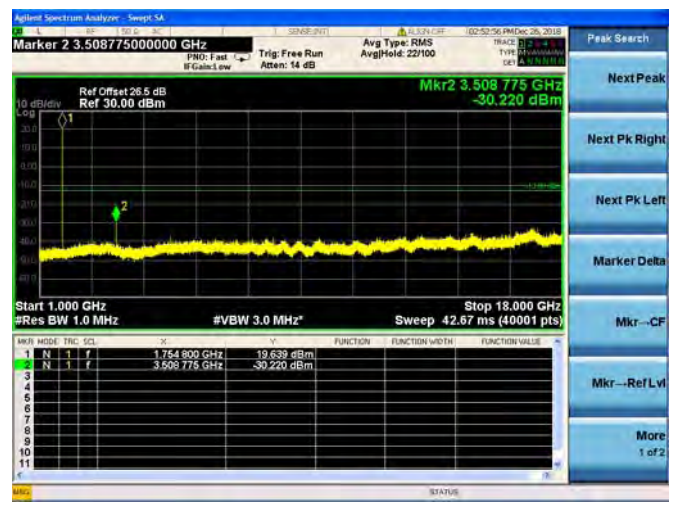

LTE Band 4 1.4MHz BW Mid Channel

QPSK

16QAM

64QAM

LTE Band 4 1.4MHz BW High Channel

QPSK

16QAM

64QAM

LTE Band 4 3MHz BW Low Channel

QPSK

16QAM

64QAM

LTE Band 4 3MHz BW Mid Channel

QPSK

16QAM

64QAM

LTE Band 4 3MHz BW High Channel

QPSK

16QAM

64QAM

LTE Band 4 5MHz BW Low Channel

QPSK

16QAM

64QAM