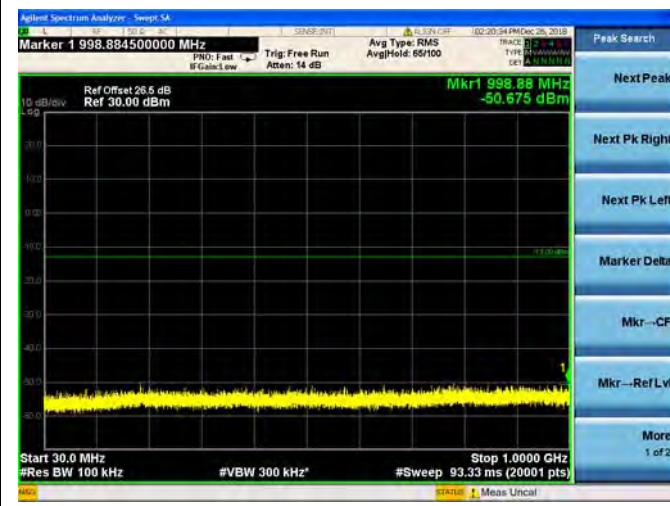

LTE Band 4 1.4MHz BW Mid Channel

QPSK

16QAM

64QAM

LTE Band 4 1.4MHz BW High Channel

QPSK

16QAM

64QAM

LTE Band 4 3MHz BW Low Channel

QPSK

16QAM

64QAM

LTE Band 4 3MHz BW Mid Channel

QPSK

16QAM

64QAM

LTE Band 4 3MHz BW High Channel

QPSK

16QAM

64QAM

LTE Band 4 5MHz BW Low Channel

QPSK

16QAM

64QAM