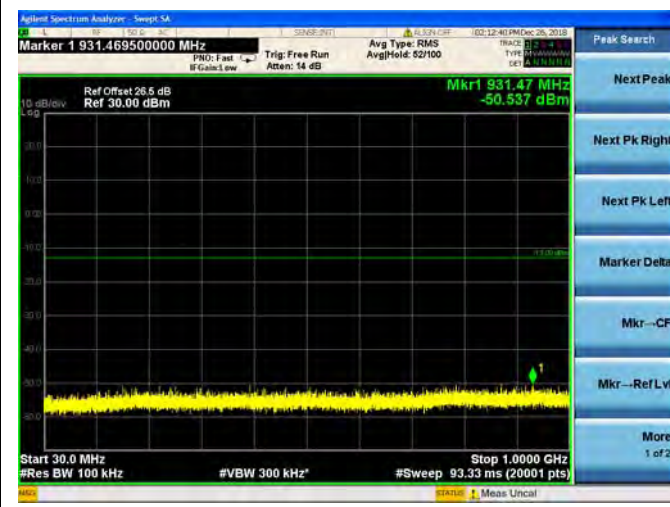

LTE Band 4 10MHz BW Low Channel

QPSK

16QAM

64QAM

LTE Band 4 10MHz BW Mid Channel

QPSK

16QAM

64QAM

LTE Band 4 10MHz BW High Channel

QPSK

16QAM

64QAM

LTE Band 4 15MHz BW Low Channel

QPSK

16QAM

64QAM

LTE Band 4 15MHz BW Mid Channel

QPSK

16QAM

64QAM

LTE Band 4 15MHz BW High Channel

QPSK

16QAM

64QAM