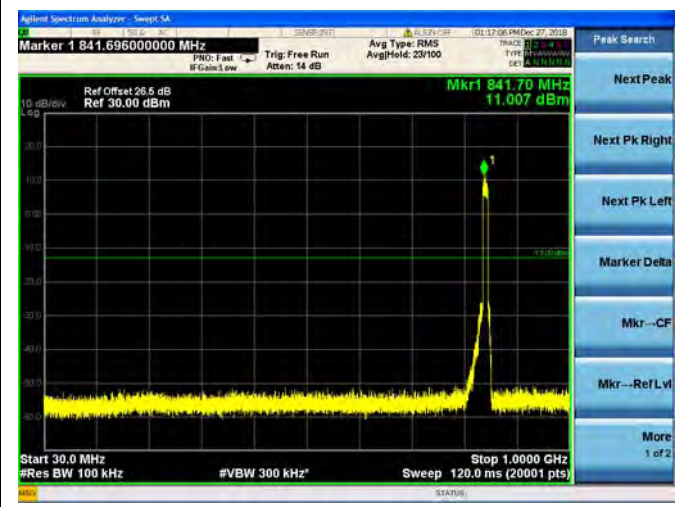

LTE Band 5 10MHz BW High Channel

QPSK