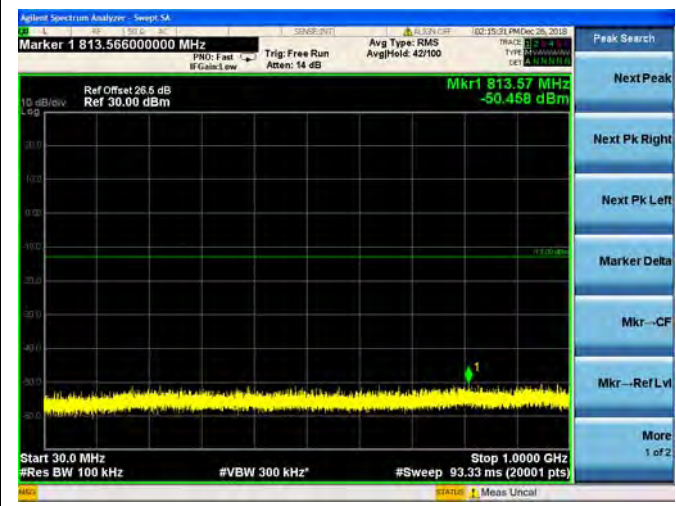

LTE Band 4 5MHz BW Mid Channel

QPSK

16QAM

64QAM

LTE Band 4 5MHz BW High Channel

QPSK

16QAM

64QAM

LTE Band 4 10MHz BW Low Channel

QPSK

16QAM

64QAM

LTE Band 4 10MHz BW Mid Channel

QPSK

16QAM

64QAM

LTE Band 4 10MHz BW High Channel

QPSK

16QAM

64QAM

LTE Band 4 15MHz BW Low Channel

QPSK

16QAM

64QAM