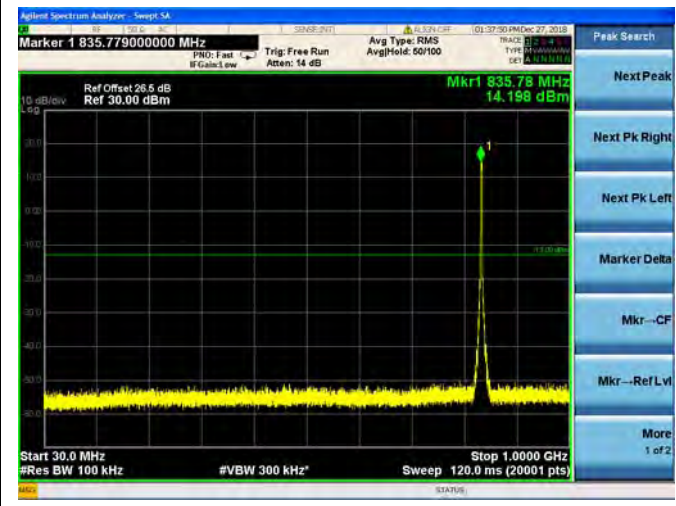

LTE Band 5 1.4MHz BW Mid Channel

QPSK

16QAM

64QAM

LTE Band 5 1.4MHz BW High Channel

QPSK

16QAM

64QAM

LTE Band 5 3MHz BW Low Channel

QPSK

16QAM

64QAM

LTE Band 5 3MHz BW Mid Channel

QPSK

16QAM

64QAM

LTE Band 5 3MHz BW High Channel

QPSK

16QAM

64QAM

LTE Band 5 5MHz BW Low Channel

QPSK

16QAM

64QAM