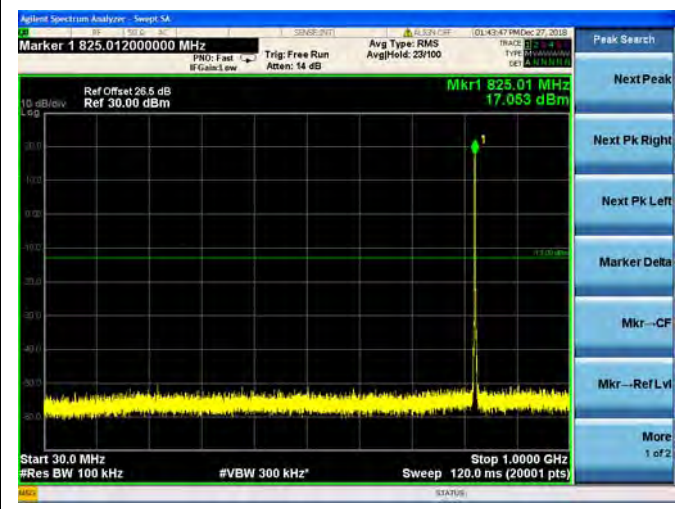

LTE Band 4 20MHz BW High Channel

QPSK

16QAM

64QAM

LTE Band 5 1.4MHz BW Low Channel

QPSK

16QAM

64QAM

LTE Band 5 1.4MHz BW Mid Channel

QPSK

16QAM

64QAM

LTE Band 5 1.4MHz BW High Channel

QPSK

16QAM

64QAM