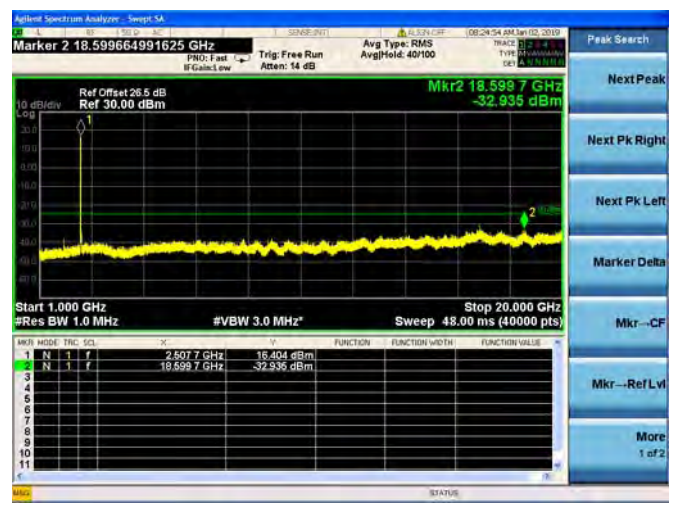

LTE Band 7 10MHz BW Low Channel

QPSK