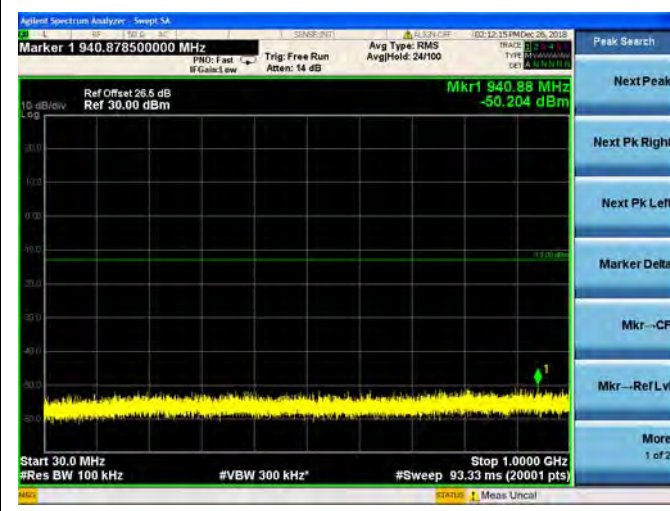

LTE Band 4 20MHz BW Low Channel

QPSK

16QAM

64QAM

LTE Band 4 20MHz BW Mid Channel

QPSK

16QAM

64QAM

LTE Band 4 20MHz BW High Channel

QPSK

16QAM

64QAM

LTE Band 5 1.4MHz BW Low Channel

QPSK

16QAM

64QAM