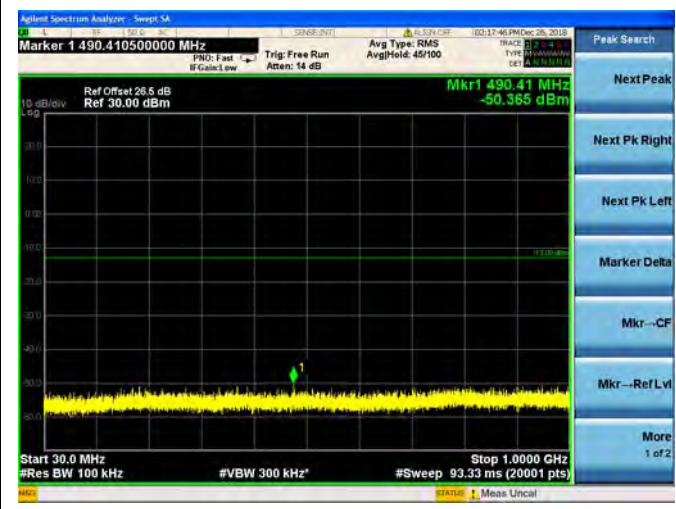

LTE Band 4 3MHz BW High Channel

QPSK

16QAM

64QAM

LTE Band 4 5MHz BW Low Channel

QPSK

16QAM

64QAM

LTE Band 4 5MHz BW Mid Channel

QPSK

16QAM

64QAM

LTE Band 4 5MHz BW High Channel

QPSK

16QAM

64QAM

LTE Band 4 10MHz BW Low Channel

QPSK

16QAM

64QAM

LTE Band 4 10MHz BW Mid Channel

QPSK

16QAM

64QAM