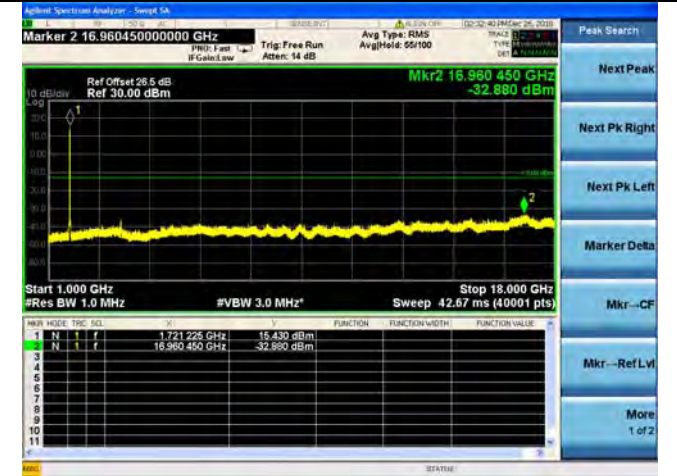

LTE Band 4 10MHz BW High Channel

QPSK

16QAM

64QAM

LTE Band 4 15MHz BW Low Channel

QPSK

16QAM

64QAM

LTE Band 4 15MHz BW Mid Channel

QPSK

16QAM

64QAM

LTE Band 4 15MHz BW High Channel

QPSK

16QAM

64QAM