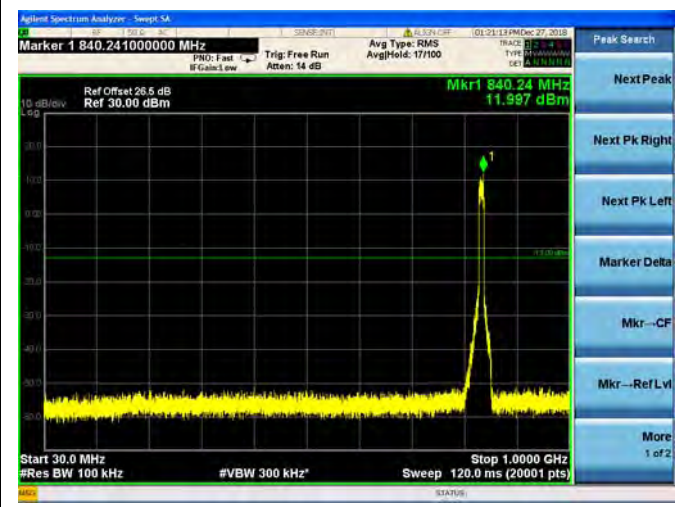

LTE Band 5 10MHz BW Low Channel

QPSK

16QAM

64QAM

LTE Band 5 10MHz BW Mid Channel

QPSK

16QAM

64QAM