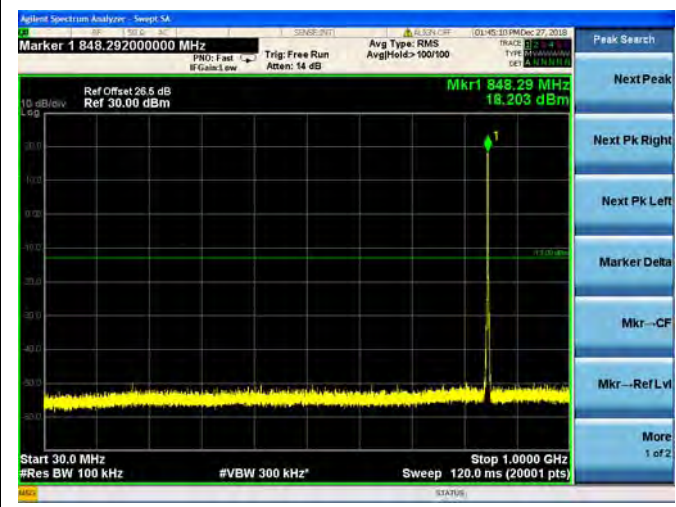

LTE Band 4 20MHz BW High Channel

QPSK

16QAM

64QAM

LTE Band 5 1.4MHz BW Low Channel

QPSK

16QAM

64QAM

LTE Band 5 1.4MHz BW Mid Channel

QPSK

16QAM

64QAM

LTE Band 5 1.4MHz BW High Channel

QPSK

16QAM

64QAM

LTE Band 5 3MHz BW Low Channel

QPSK

16QAM

64QAM

LTE Band 5 3MHz BW Mid Channel

QPSK

16QAM

64QAM