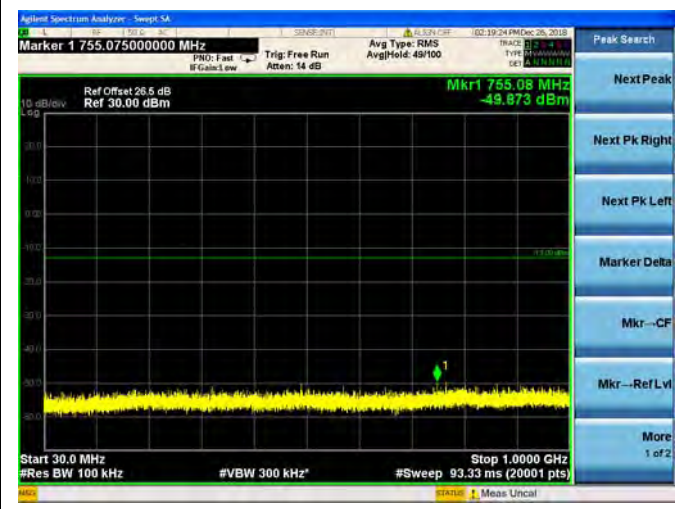

LTE Band 4 1.4MHz BW Mid Channel

QPSK

16QAM

64QAM

LTE Band 4 1.4MHz BW High Channel

QPSK

16QAM

64QAM

LTE Band 4 3MHz BW Low Channel

QPSK

16QAM

64QAM

LTE Band 4 3MHz BW Mid Channel

QPSK

16QAM

64QAM