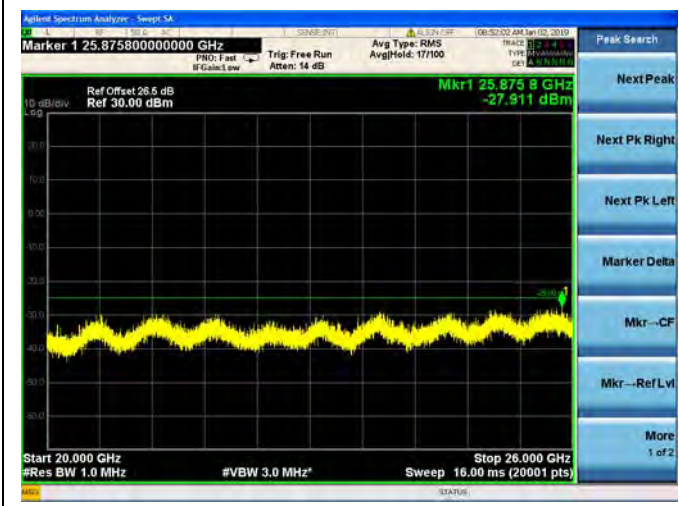

LTE Band 7 5MHz BW Mid Channel

QPSK

LTE Band 7 5MHz BW Mid Channel
16QAM

LTE Band 7 5MHz BW Mid Channel
64QAM

LTE Band 7 5MHz BW High Channel
QPSK

LTE Band 7 5MHz BW High Channel
16QAM

LTE Band 7 5MHz BW High Channel
64QAM

LTE Band 7 10MHz BW Low Channel

QPSK

LTE Band 7 10MHz BW Low Channel
16QAM

LTE Band 7 10MHz BW Low Channel

64QAM

LTE Band 7 10MHz BW Mid Channel

QPSK

LTE Band 7 10MHz BW Mid Channel
16QAM

LTE Band 7 10MHz BW Mid Channel
64QAM

LTE Band 7 10MHz BW High Channel
QPSK

LTE Band 7 10MHz BW High Channel
16QAM

LTE Band 7 10MHz BW High Channel
64QAM

LTE Band 7 15MHz BW Low Channel

QPSK

LTE Band 7 15MHz BW Low Channel
16QAM