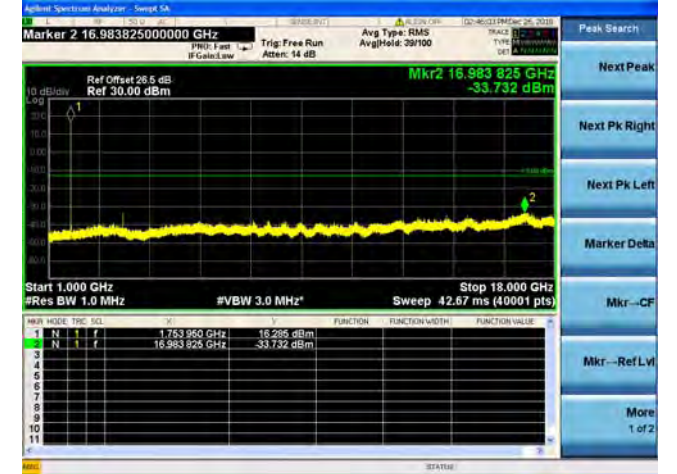

LTE Band 4 3MHz BW High Channel

QPSK

16QAM

64QAM

LTE Band 4 5MHz BW Low Channel

QPSK

16QAM

64QAM

LTE Band 4 5MHz BW Mid Channel

QPSK

16QAM

64QAM

LTE Band 4 5MHz BW High Channel

QPSK

16QAM

64QAM

LTE Band 4 10MHz BW Low Channel

QPSK

16QAM

64QAM

LTE Band 4 10MHz BW Mid Channel

QPSK

16QAM

64QAM