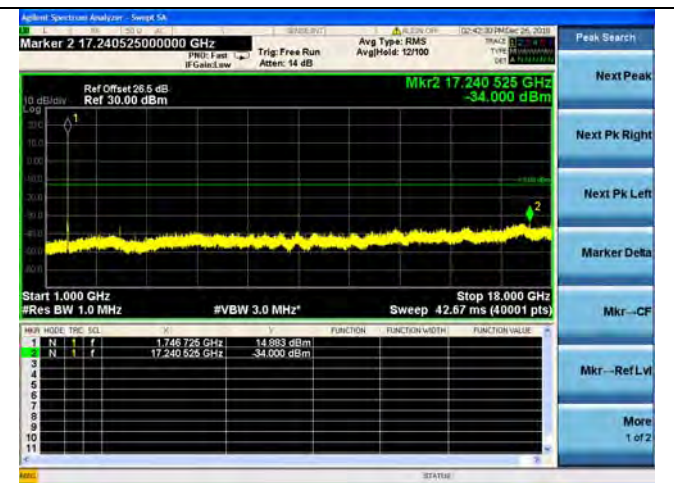

LTE Band 4 10MHz BW High Channel

QPSK

16QAM

64QAM

LTE Band 4 15MHz BW Low Channel

QPSK

16QAM

64QAM

LTE Band 4 15MHz BW Mid Channel

QPSK

16QAM

64QAM

LTE Band 4 15MHz BW High Channel

QPSK

16QAM

64QAM