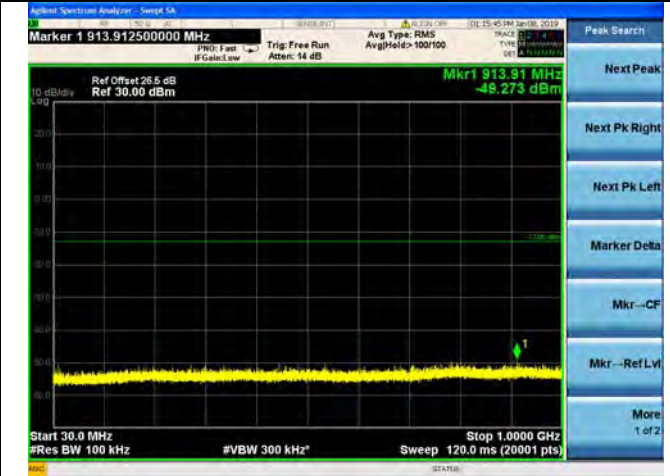

LTE Band 4 10MHz BW Low Channel

QPSK

16QAM

64QAM

LTE Band 4 10MHz BW Mid Channel

QPSK

16QAM

64QAM

LTE Band 4 10MHz BW High Channel

QPSK

16QAM

64QAM

LTE Band 4 15MHz BW Low Channel

QPSK

16QAM

64QAM

LTE Band 4 15MHz BW Mid Channel

QPSK

16QAM

64QAM

LTE Band 4 15MHz BW High Channel

QPSK

16QAM

64QAM