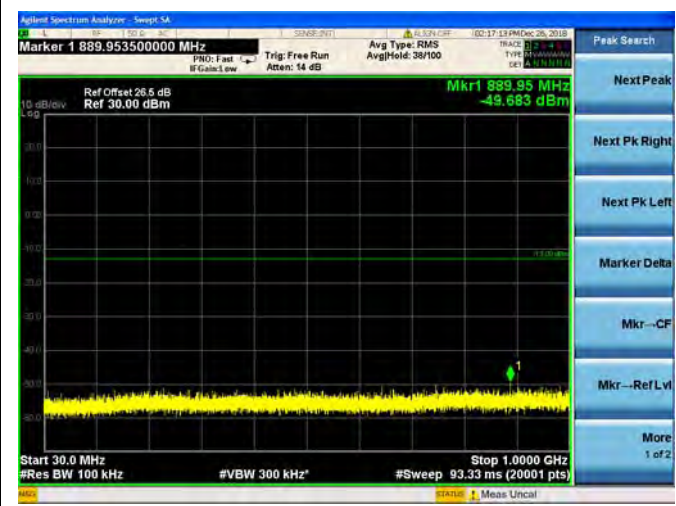

LTE Band 4 3MHz BW Low Channel

QPSK

16QAM

64QAM

LTE Band 4 3MHz BW Mid Channel

QPSK

16QAM

64QAM

LTE Band 4 3MHz BW High Channel

QPSK

16QAM

64QAM

LTE Band 4 5MHz BW Low Channel

QPSK

16QAM

64QAM

LTE Band 4 5MHz BW Mid Channel

QPSK

16QAM

64QAM

LTE Band 4 5MHz BW High Channel

QPSK

16QAM

64QAM