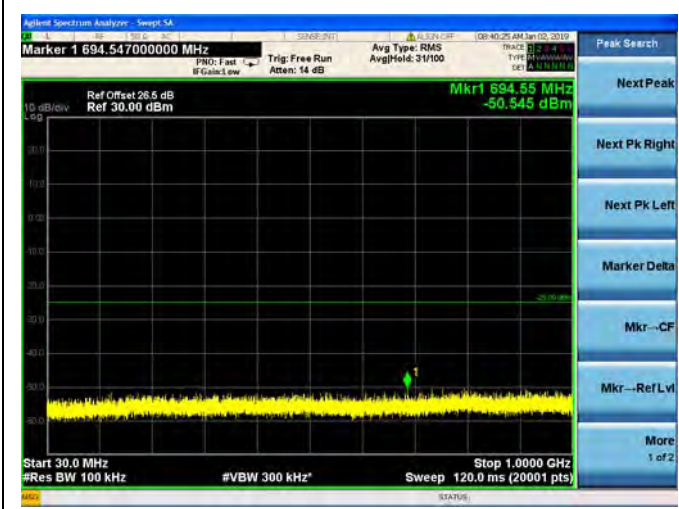

LTE Band 7 10MHz BW Low Channel

QPSK

LTE Band 7 10MHz BW Low Channel
16QAM

LTE Band 7 10MHz BW Low Channel

64QAM

LTE Band 7 10MHz BW Mid Channel

QPSK

LTE Band 7 10MHz BW Mid Channel
16QAM

LTE Band 7 10MHz BW Mid Channel
64QAM

LTE Band 7 10MHz BW High Channel
QPSK

LTE Band 7 10MHz BW High Channel
16QAM

LTE Band 7 10MHz BW High Channel
64QAM

LTE Band 7 15MHz BW Low Channel

QPSK

LTE Band 7 15MHz BW Low Channel
16QAM

LTE Band 7 15MHz BW Low Channel
64QAM

LTE Band 7 15MHz BW Mid Channel

QPSK

LTE Band 7 15MHz BW Mid Channel
16QAM

LTE Band 7 15MHz BW Mid Channel
64QAM

LTE Band 7 15MHz BW High Channel
QPSK