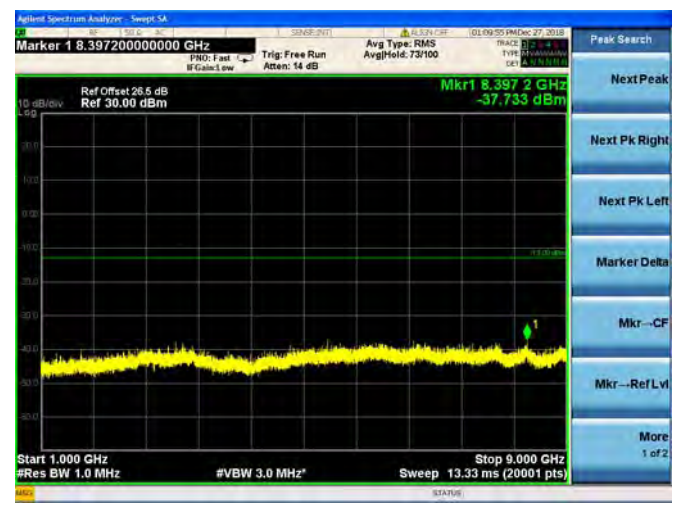

LTE Band 5 3MHz BW Low Channel

QPSK

16QAM

64QAM

LTE Band 5 3MHz BW Mid Channel

QPSK

16QAM

64QAM

LTE Band 5 3MHz BW High Channel

QPSK

16QAM

64QAM

LTE Band 5 5MHz BW Low Channel

QPSK

16QAM

64QAM

LTE Band 5 5MHz BW Mid Channel

QPSK

16QAM

64QAM

LTE Band 5 5MHz BW High Channel

QPSK

16QAM

64QAM