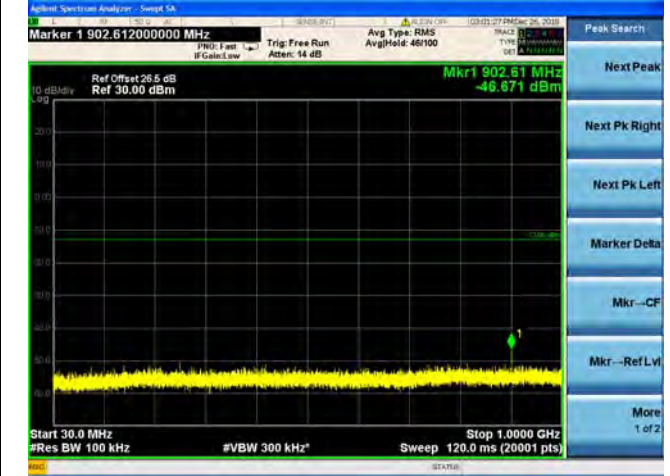

LTE Band 4 1.4MHz BW Mid Channel

QPSK

16QAM

64QAM

LTE Band 4 1.4MHz BW High Channel

QPSK

16QAM

64QAM

LTE Band 4 3MHz BW Low Channel

QPSK

16QAM

64QAM

LTE Band 4 3MHz BW Mid Channel

QPSK

16QAM

64QAM