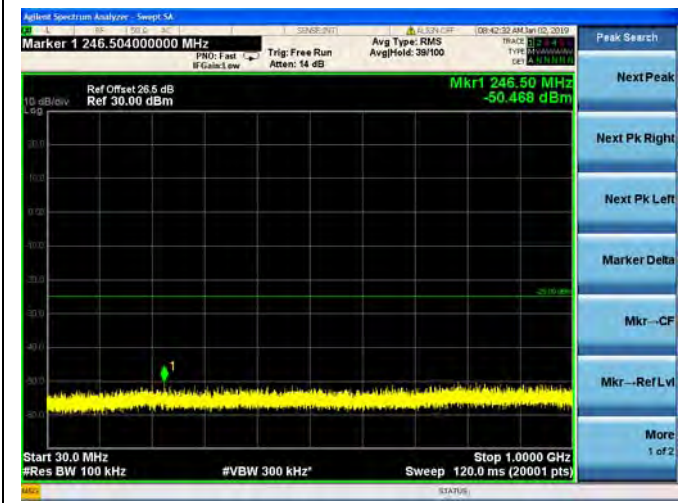

LTE Band 5 10MHz BW High Channel

QPSK

16QAM

64QAM

LTE Band 7 5MHz BW Low Channel

QPSK

LTE Band 7 5MHz BW Low Channel
16QAM

LTE Band 7 5MHz BW Low Channel
64QAM

LTE Band 7 5MHz BW Mid Channel

QPSK

LTE Band 7 5MHz BW Mid Channel
16QAM

LTE Band 7 5MHz BW Mid Channel
64QAM

LTE Band 7 5MHz BW High Channel
QPSK

LTE Band 7 5MHz BW High Channel
16QAM

LTE Band 7 5MHz BW High Channel
64QAM

LTE Band 7 10MHz BW Low Channel

QPSK

LTE Band 7 10MHz BW Low Channel
16QAM

LTE Band 7 10MHz BW Low Channel

64QAM

LTE Band 7 10MHz BW Mid Channel

QPSK

LTE Band 7 10MHz BW Mid Channel
16QAM