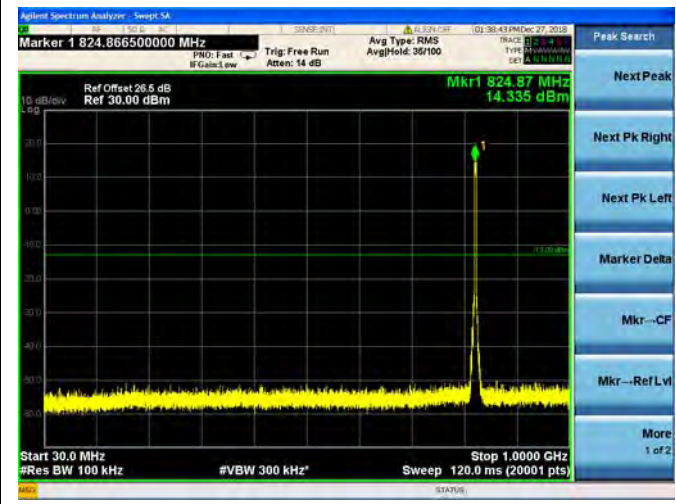

LTE Band 4 20MHz BW High Channel

QPSK

16QAM

64QAM

LTE Band 5 1.4MHz BW Low Channel

QPSK

16QAM

64QAM

LTE Band 5 1.4MHz BW Mid Channel

QPSK

16QAM

64QAM

LTE Band 5 1.4MHz BW High Channel

QPSK

16QAM

64QAM

LTE Band 5 3MHz BW Low Channel

QPSK

16QAM

64QAM

LTE Band 5 3MHz BW Mid Channel

QPSK

16QAM

64QAM