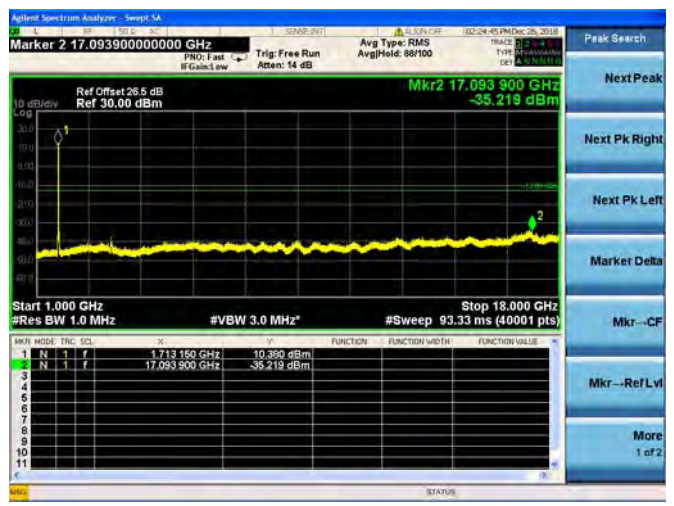

LTE Band 4 10MHz BW High Channel

QPSK

16QAM

64QAM

LTE Band 4 15MHz BW Low Channel

QPSK

16QAM

64QAM

LTE Band 4 15MHz BW Mid Channel

QPSK

16QAM

64QAM

LTE Band 4 15MHz BW High Channel

QPSK

16QAM

64QAM

LTE Band 4 20MHz BW Low Channel

QPSK

16QAM

64QAM

LTE Band 4 20MHz BW Mid Channel

QPSK

16QAM

64QAM

LTE Band 4 20MHz BW High Channel

QPSK

16QAM

64QAM

LTE Band 5 1.4MHz BW Low Channel

QPSK

16QAM

64QAM