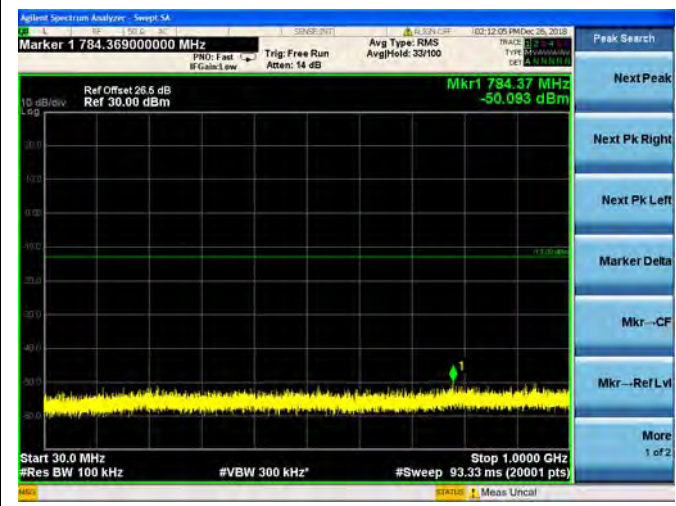

LTE Band 4 10MHz BW High Channel

QPSK

16QAM

64QAM

LTE Band 4 15MHz BW Low Channel

QPSK

16QAM

64QAM

LTE Band 4 15MHz BW Mid Channel

QPSK

16QAM

64QAM

LTE Band 4 15MHz BW High Channel

QPSK

16QAM

64QAM

LTE Band 4 20MHz BW Low Channel

QPSK

16QAM

64QAM

LTE Band 4 20MHz BW Mid Channel

QPSK

16QAM

64QAM