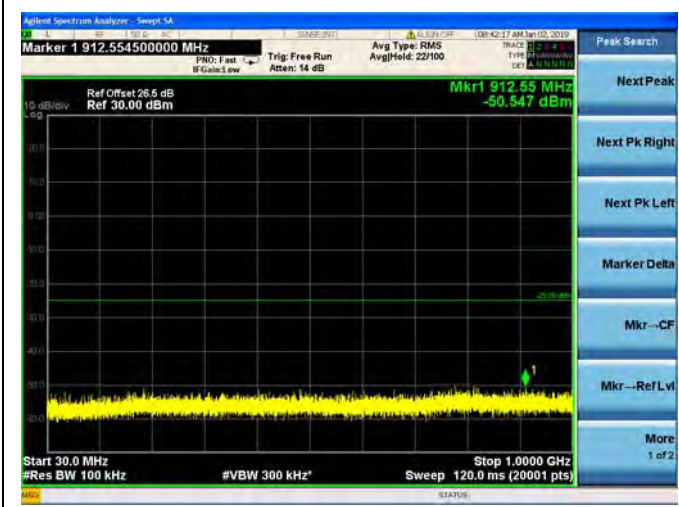

LTE Band 7 10MHz BW Mid Channel
64QAM