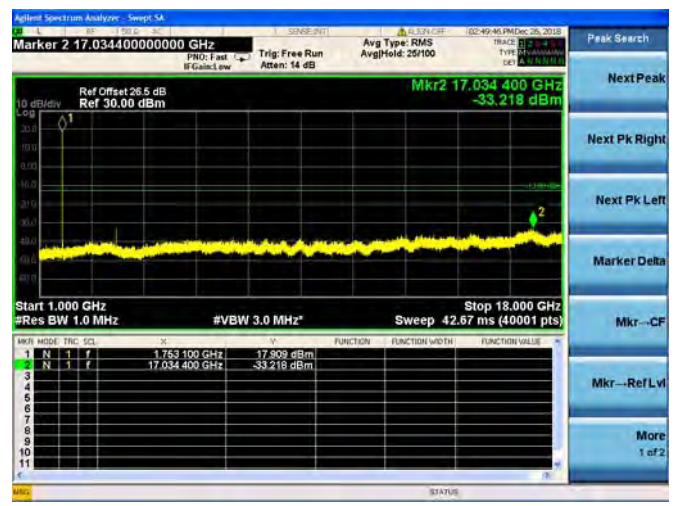

LTE Band 4 3MHz BW Low Channel

QPSK

16QAM

64QAM

LTE Band 4 3MHz BW Mid Channel

QPSK

16QAM

64QAM

LTE Band 4 3MHz BW High Channel

QPSK

16QAM

64QAM

LTE Band 4 5MHz BW Low Channel

QPSK

16QAM

64QAM