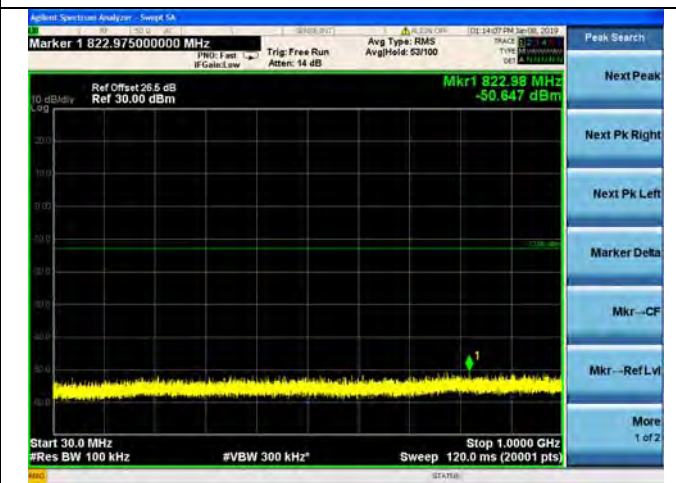

LTE Band 4 10MHz BW Low Channel

QPSK

16QAM

64QAM

LTE Band 4 10MHz BW Mid Channel

QPSK

16QAM

64QAM

LTE Band 4 10MHz BW High Channel

QPSK

16QAM

64QAM

LTE Band 4 15MHz BW Low Channel

QPSK

16QAM

64QAM

LTE Band 4 15MHz BW Mid Channel

QPSK

16QAM

64QAM

LTE Band 4 15MHz BW High Channel

QPSK

16QAM

64QAM