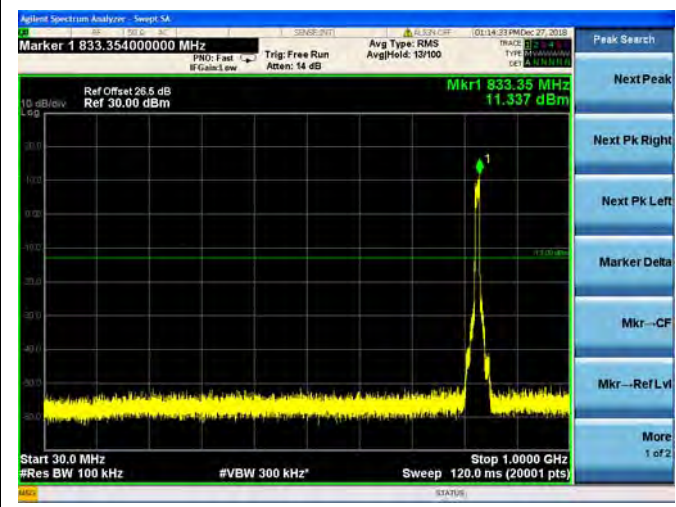

LTE Band 5 5MHz BW Mid Channel

QPSK

16QAM

64QAM

LTE Band 5 5MHz BW High Channel

QPSK

16QAM

64QAM

LTE Band 5 10MHz BW Low Channel

QPSK

16QAM

64QAM

LTE Band 5 10MHz BW Mid Channel

QPSK

16QAM

64QAM