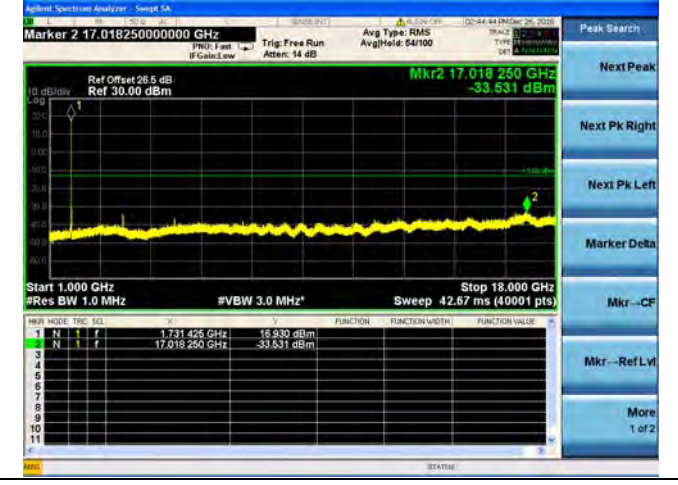

LTE Band 4 3MHz BW High Channel

QPSK

16QAM

64QAM

LTE Band 4 5MHz BW Low Channel

QPSK

16QAM

64QAM

LTE Band 4 5MHz BW Mid Channel

QPSK

16QAM

64QAM

LTE Band 4 5MHz BW High Channel

QPSK

16QAM

64QAM

LTE Band 4 10MHz BW Low Channel

QPSK

16QAM

64QAM

LTE Band 4 10MHz BW Mid Channel

QPSK

16QAM

64QAM