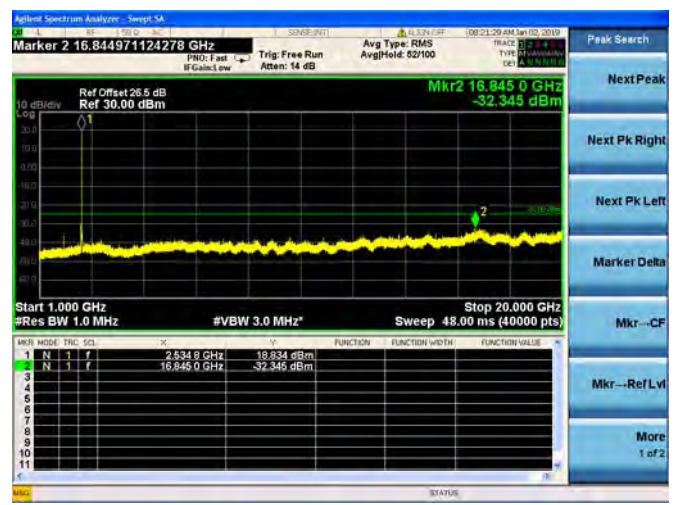

LTE Band 5 10MHz BW High Channel

QPSK

16QAM

64QAM

LTE Band 7 5MHz BW Low Channel

QPSK

LTE Band 7 5MHz BW Low Channel
16QAM

LTE Band 7 5MHz BW Low Channel
64QAM

LTE Band 7 5MHz BW Mid Channel

QPSK

LTE Band 7 5MHz BW Mid Channel
16QAM

LTE Band 7 5MHz BW Mid Channel
64QAM

LTE Band 7 5MHz BW High Channel
QPSK

LTE Band 7 5MHz BW High Channel
16QAM

LTE Band 7 5MHz BW High Channel
64QAM

LTE Band 7 10MHz BW Low Channel

QPSK

LTE Band 7 10MHz BW Low Channel
16QAM

LTE Band 7 10MHz BW Low Channel

64QAM

LTE Band 7 10MHz BW Mid Channel

QPSK

LTE Band 7 10MHz BW Mid Channel
16QAM