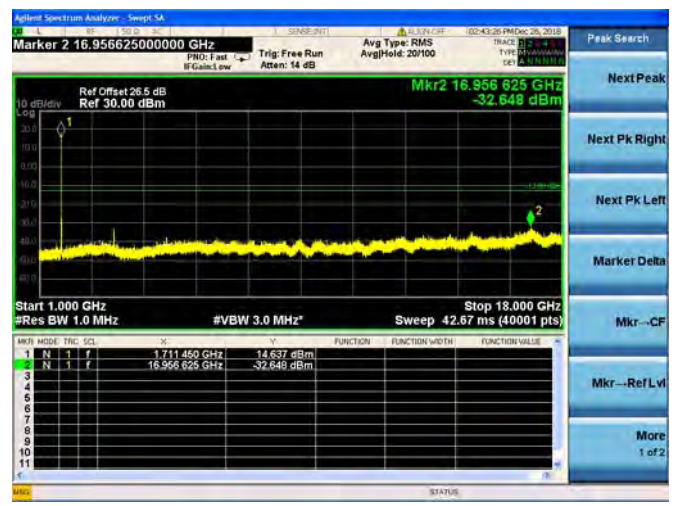

LTE Band 4 3MHz BW High Channel

QPSK

16QAM

64QAM

LTE Band 4 5MHz BW Low Channel

QPSK

16QAM

64QAM

LTE Band 4 5MHz BW Mid Channel

QPSK

16QAM

64QAM

LTE Band 4 5MHz BW High Channel

QPSK

16QAM

64QAM