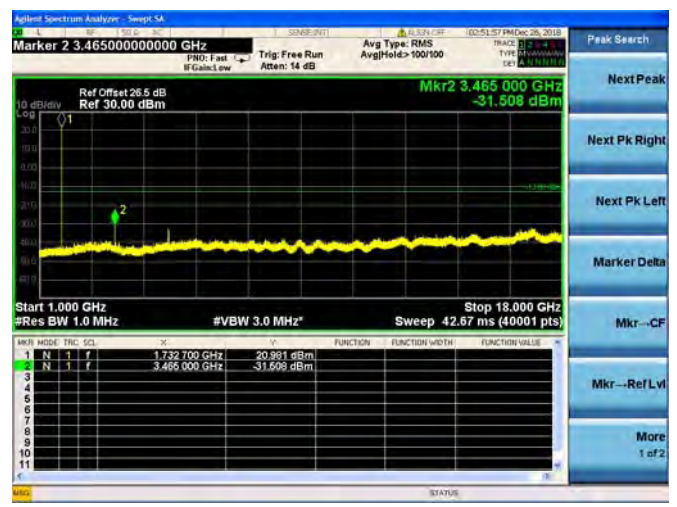

LTE Band 4 1.4MHz BW Mid Channel

QPSK

16QAM

64QAM

LTE Band 4 1.4MHz BW High Channel

QPSK

16QAM

64QAM

LTE Band 4 3MHz BW Low Channel

QPSK

16QAM

64QAM

LTE Band 4 3MHz BW Mid Channel

QPSK

16QAM

64QAM

LTE Band 4 3MHz BW High Channel

QPSK

16QAM

64QAM

LTE Band 4 5MHz BW Low Channel

QPSK

16QAM

64QAM