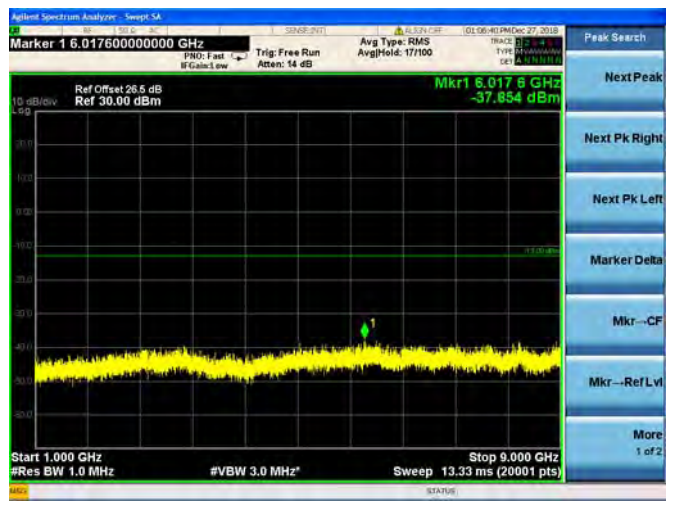

LTE Band 5 1.4MHz BW Mid Channel

QPSK

16QAM

64QAM

LTE Band 5 1.4MHz BW High Channel

QPSK

16QAM

64QAM

LTE Band 5 3MHz BW Low Channel

QPSK

16QAM

64QAM

LTE Band 5 3MHz BW Mid Channel

QPSK

16QAM

64QAM

LTE Band 5 3MHz BW High Channel

QPSK

16QAM

64QAM

LTE Band 5 5MHz BW Low Channel

QPSK

16QAM

64QAM