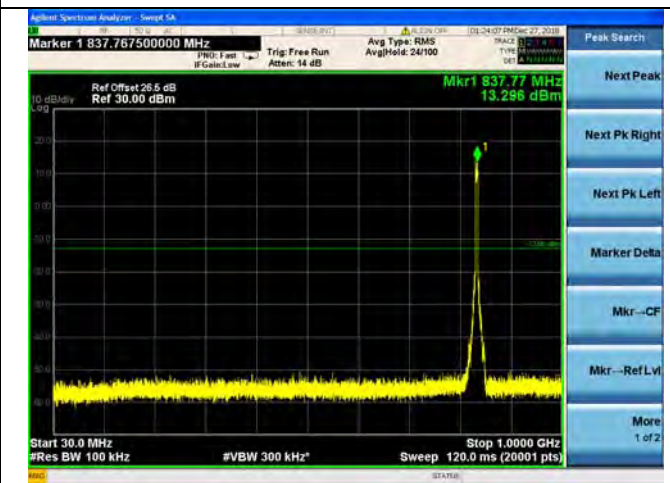

LTE Band 5 5MHz BW Mid Channel

QPSK

16QAM

64QAM

LTE Band 5 5MHz BW High Channel

QPSK

16QAM

64QAM

LTE Band 5 10MHz BW Low Channel

QPSK

16QAM

64QAM

LTE Band 5 10MHz BW Mid Channel

QPSK

16QAM

64QAM