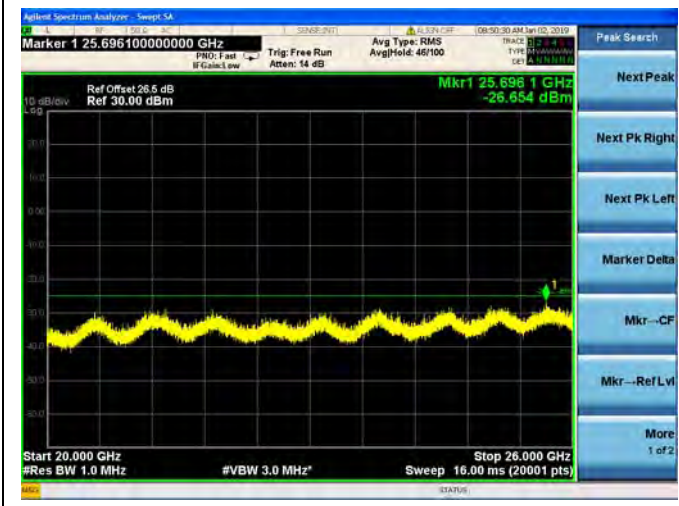

LTE Band 7 10MHz BW Low Channel

QPSK

LTE Band 7 10MHz BW Low Channel
16QAM

LTE Band 7 10MHz BW Low Channel

64QAM

LTE Band 7 10MHz BW Mid Channel

QPSK

LTE Band 7 10MHz BW Mid Channel
16QAM

LTE Band 7 10MHz BW Mid Channel
64QAM

LTE Band 7 10MHz BW High Channel
QPSK

LTE Band 7 10MHz BW High Channel
16QAM

LTE Band 7 10MHz BW High Channel
64QAM

LTE Band 7 15MHz BW Low Channel

QPSK

LTE Band 7 15MHz BW Low Channel
16QAM