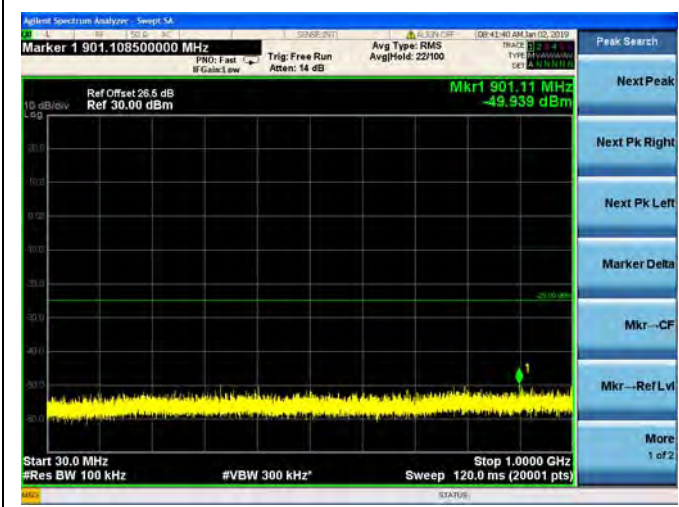

LTE Band 7 10MHz BW High Channel
QPSK