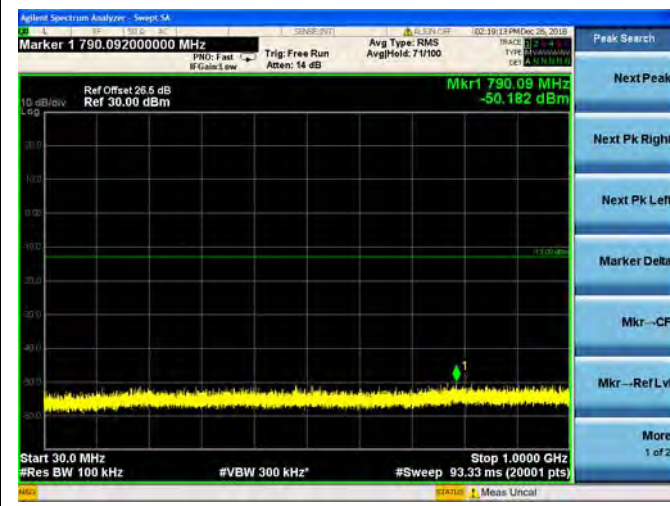

LTE Band 4 1.4MHz BW Mid Channel

QPSK

16QAM

64QAM

LTE Band 4 1.4MHz BW High Channel

QPSK

16QAM

64QAM

LTE Band 4 3MHz BW Low Channel

QPSK

16QAM

64QAM

LTE Band 4 3MHz BW Mid Channel

QPSK

16QAM

64QAM

LTE Band 4 3MHz BW High Channel

QPSK

16QAM

64QAM

LTE Band 4 5MHz BW Low Channel

QPSK

16QAM

64QAM