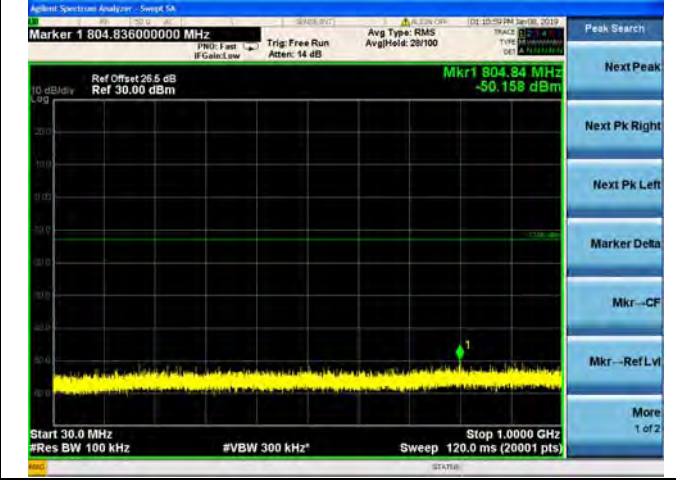

LTE Band 4 3MHz BW High Channel

QPSK

16QAM

64QAM

LTE Band 4 5MHz BW Low Channel

QPSK

16QAM

64QAM

LTE Band 4 5MHz BW Mid Channel

QPSK

16QAM

64QAM

LTE Band 4 5MHz BW High Channel

QPSK

16QAM

64QAM

LTE Band 4 10MHz BW Low Channel

QPSK

16QAM

64QAM

LTE Band 4 10MHz BW Mid Channel

QPSK

16QAM

64QAM