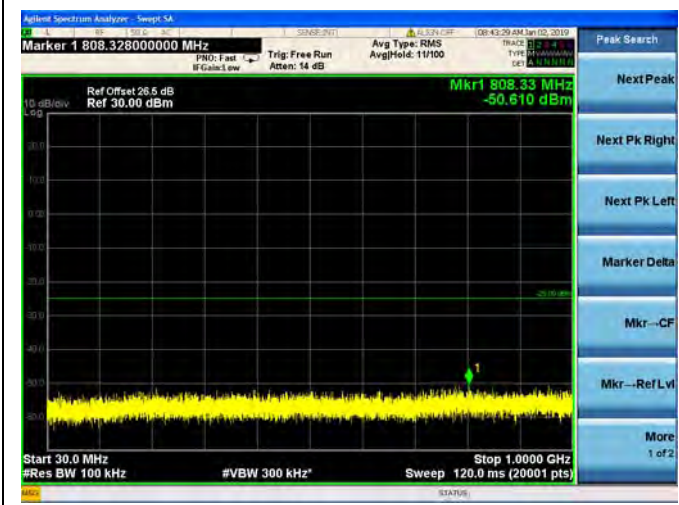

LTE Band 7 5MHz BW Mid Channel
16QAM