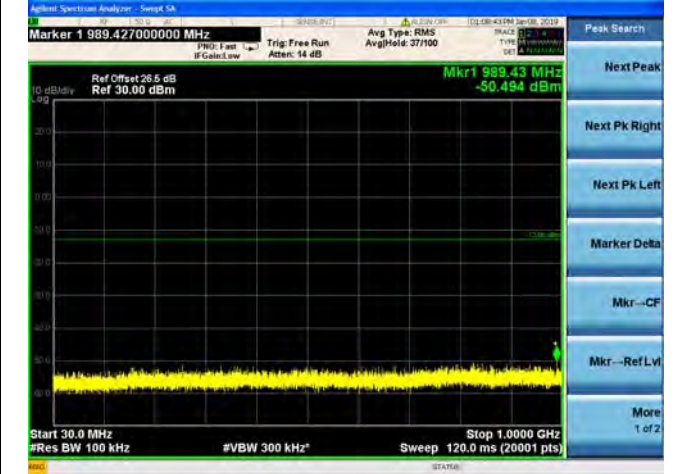

LTE Band 4 3MHz BW High Channel

QPSK

16QAM

64QAM

LTE Band 4 5MHz BW Low Channel

QPSK

16QAM

64QAM

LTE Band 4 5MHz BW Mid Channel

QPSK

16QAM

64QAM

LTE Band 4 5MHz BW High Channel

QPSK

16QAM

64QAM

LTE Band 4 10MHz BW Low Channel

QPSK

16QAM

64QAM

LTE Band 4 10MHz BW Mid Channel

QPSK

16QAM

64QAM