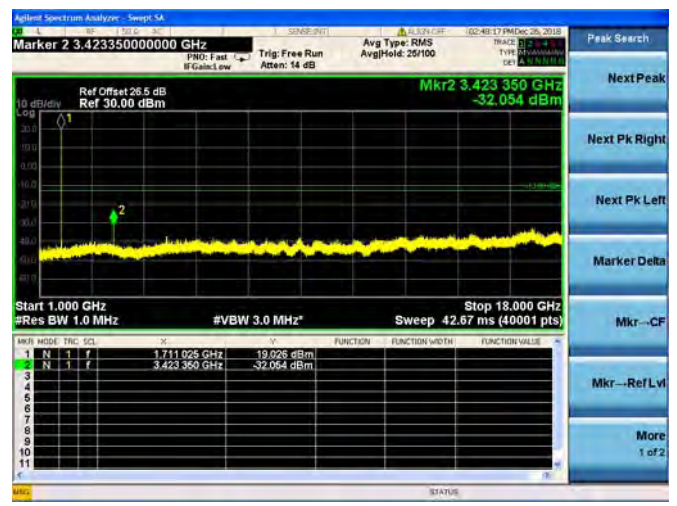

LTE Band 4 1.4MHz BW Mid Channel

QPSK

16QAM

64QAM

LTE Band 4 1.4MHz BW High Channel

QPSK

16QAM

64QAM

LTE Band 4 3MHz BW Low Channel

QPSK

16QAM

64QAM

LTE Band 4 3MHz BW Mid Channel

QPSK

16QAM

64QAM

LTE Band 4 3MHz BW High Channel

QPSK

16QAM

64QAM

LTE Band 4 5MHz BW Low Channel

QPSK

16QAM

64QAM