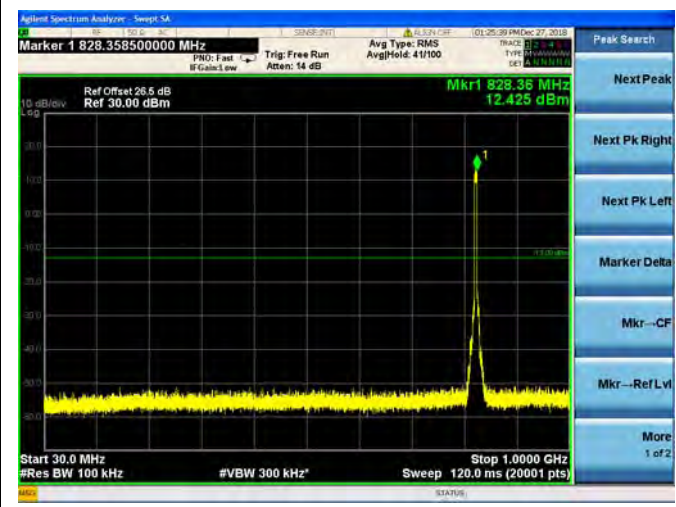

LTE Band 5 3MHz BW High Channel

QPSK

16QAM

64QAM

LTE Band 5 5MHz BW Low Channel

QPSK

16QAM

64QAM

LTE Band 5 5MHz BW Mid Channel

QPSK

16QAM

64QAM

LTE Band 5 5MHz BW High Channel

QPSK

16QAM

64QAM