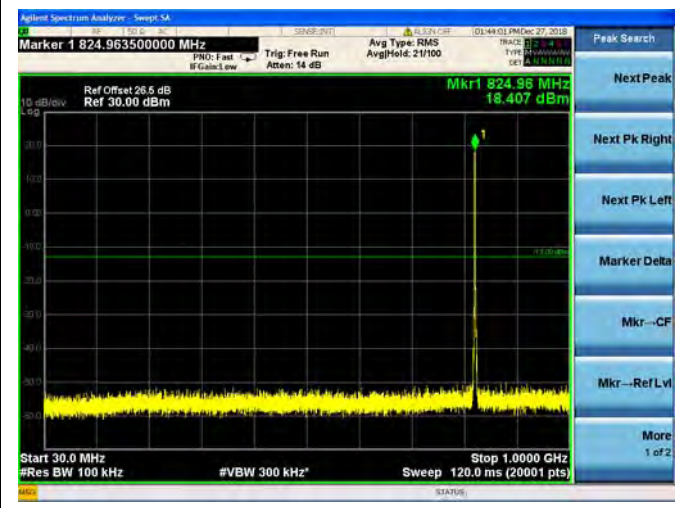

LTE Band 4 20MHz BW High Channel

QPSK

16QAM

64QAM

LTE Band 5 1.4MHz BW Low Channel

QPSK

16QAM

64QAM

LTE Band 5 1.4MHz BW Mid Channel

QPSK

16QAM

64QAM

LTE Band 5 1.4MHz BW High Channel

QPSK

16QAM

64QAM