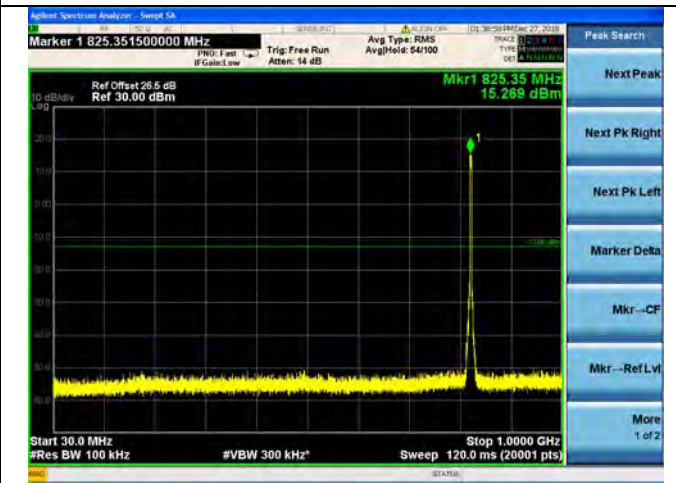

LTE Band 5 3MHz BW Low Channel

QPSK

16QAM

64QAM

LTE Band 5 3MHz BW Mid Channel

QPSK

16QAM

64QAM

LTE Band 5 3MHz BW High Channel

QPSK

16QAM

64QAM

LTE Band 5 5MHz BW Low Channel

QPSK

16QAM

64QAM