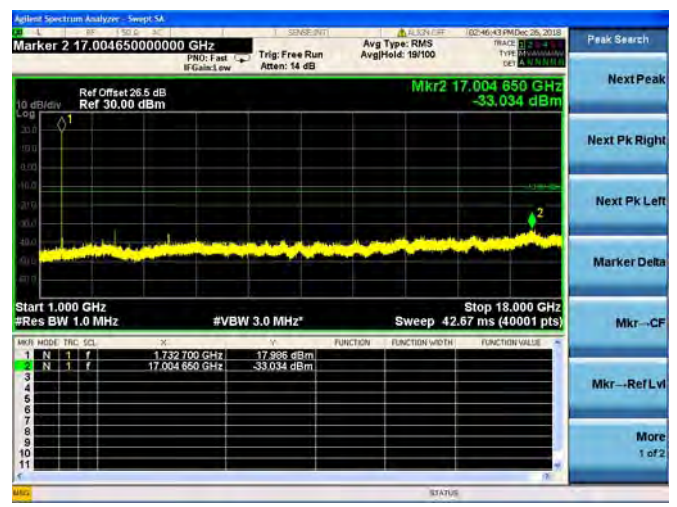

LTE Band 4 1.4MHz BW Mid Channel

QPSK

16QAM

64QAM

LTE Band 4 1.4MHz BW High Channel

QPSK

16QAM

64QAM

LTE Band 4 3MHz BW Low Channel

QPSK

16QAM

64QAM

LTE Band 4 3MHz BW Mid Channel

QPSK

16QAM

64QAM

LTE Band 4 3MHz BW High Channel

QPSK

16QAM

64QAM

LTE Band 4 5MHz BW Low Channel

QPSK

16QAM

64QAM