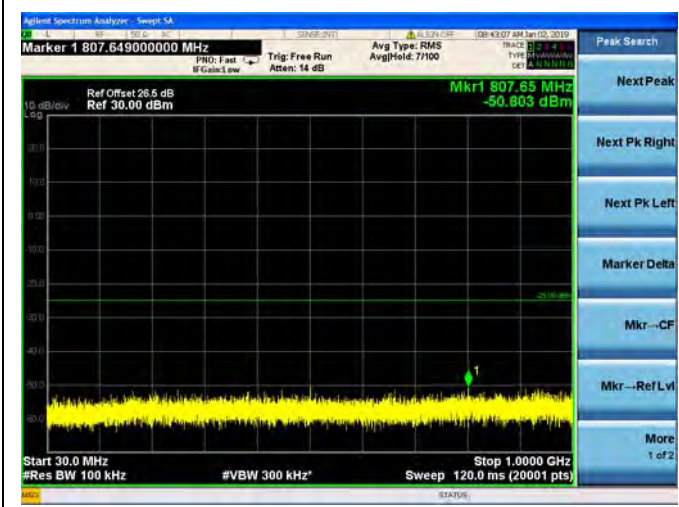

LTE Band 5 10MHz BW Low Channel

QPSK

16QAM

64QAM

LTE Band 5 10MHz BW Mid Channel

QPSK

16QAM

64QAM

LTE Band 5 10MHz BW High Channel

QPSK

16QAM

64QAM

LTE Band 7 5MHz BW Low Channel

QPSK

LTE Band 7 5MHz BW Low Channel
16QAM

LTE Band 7 5MHz BW Low Channel
64QAM