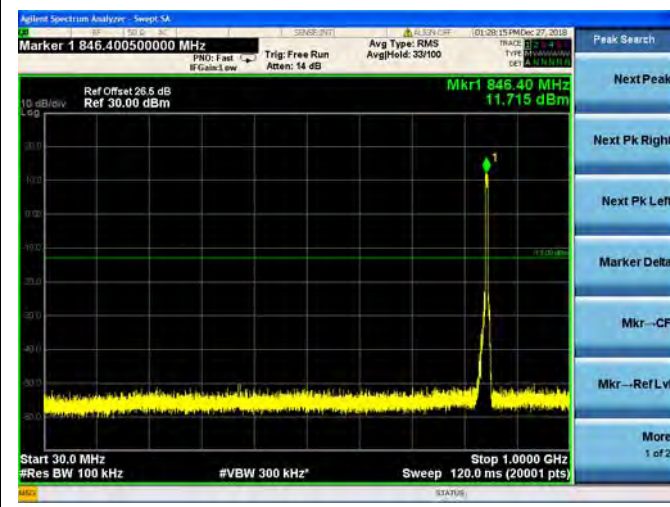

LTE Band 5 3MHz BW High Channel

QPSK

16QAM

64QAM

LTE Band 5 5MHz BW Low Channel

QPSK

16QAM

64QAM

LTE Band 5 5MHz BW Mid Channel

QPSK

16QAM

64QAM

LTE Band 5 5MHz BW High Channel

QPSK

16QAM

64QAM

LTE Band 5 10MHz BW Low Channel

QPSK

16QAM

64QAM

LTE Band 5 10MHz BW Mid Channel

QPSK

16QAM

64QAM