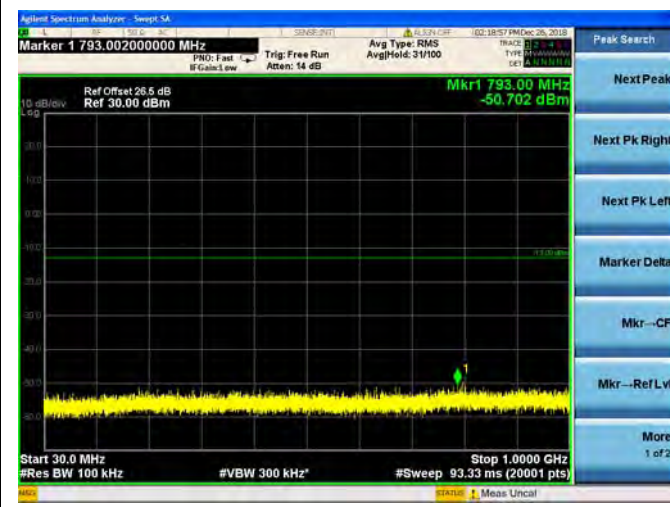

LTE Band 4 1.4MHz BW Mid Channel

QPSK

16QAM

64QAM

LTE Band 4 1.4MHz BW High Channel

QPSK

16QAM

64QAM

LTE Band 4 3MHz BW Low Channel

QPSK

16QAM

64QAM

LTE Band 4 3MHz BW Mid Channel

QPSK

16QAM

64QAM

LTE Band 4 3MHz BW High Channel

QPSK

16QAM

64QAM

LTE Band 4 5MHz BW Low Channel

QPSK

16QAM

64QAM

LTE Band 4 5MHz BW Mid Channel

QPSK

16QAM

64QAM

LTE Band 4 5MHz BW High Channel

QPSK

16QAM

64QAM