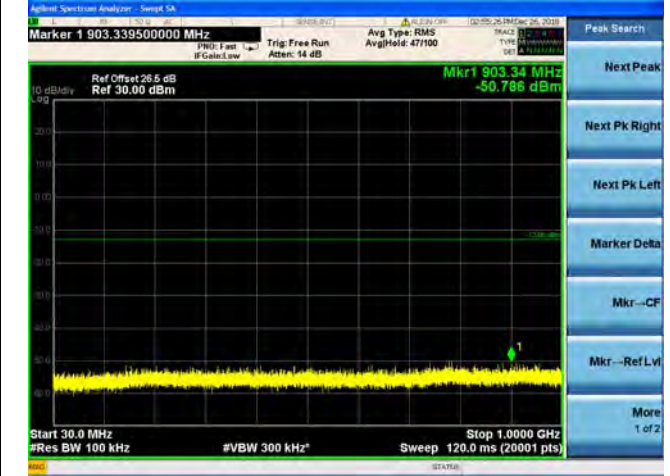

LTE Band 4 3MHz BW Low Channel

QPSK

16QAM

64QAM

LTE Band 4 3MHz BW Mid Channel

QPSK

16QAM

64QAM

LTE Band 4 3MHz BW High Channel

QPSK

16QAM

64QAM

LTE Band 4 5MHz BW Low Channel

QPSK

16QAM

64QAM