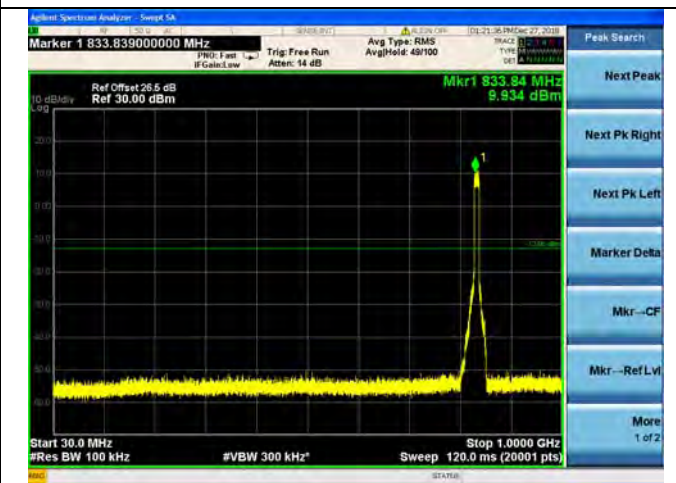

LTE Band 5 5MHz BW Mid Channel

QPSK

16QAM

64QAM

LTE Band 5 5MHz BW High Channel

QPSK

16QAM

64QAM

LTE Band 5 10MHz BW Low Channel

QPSK

16QAM

64QAM

LTE Band 5 10MHz BW Mid Channel

QPSK

16QAM

64QAM