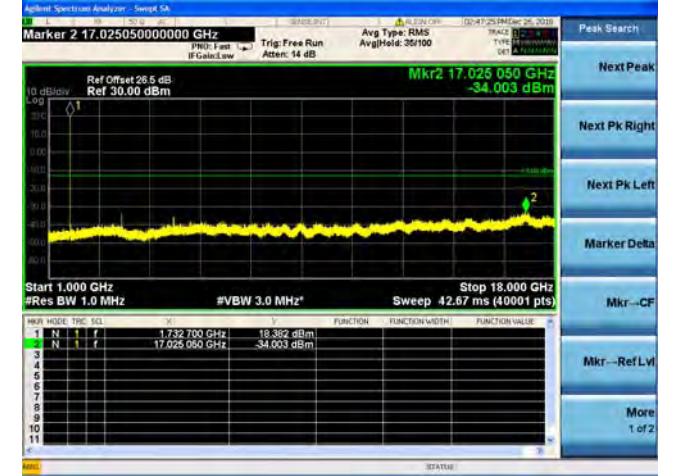

LTE Band 4 1.4MHz BW Mid Channel

QPSK

16QAM

64QAM

LTE Band 4 1.4MHz BW High Channel

QPSK

16QAM

64QAM

LTE Band 4 3MHz BW Low Channel

QPSK

16QAM

64QAM

LTE Band 4 3MHz BW Mid Channel

QPSK

16QAM

64QAM

LTE Band 4 3MHz BW High Channel

QPSK

16QAM

64QAM

LTE Band 4 5MHz BW Low Channel

QPSK

16QAM

64QAM

LTE Band 4 5MHz BW Mid Channel

QPSK

16QAM

64QAM

LTE Band 4 5MHz BW High Channel

QPSK

16QAM

64QAM