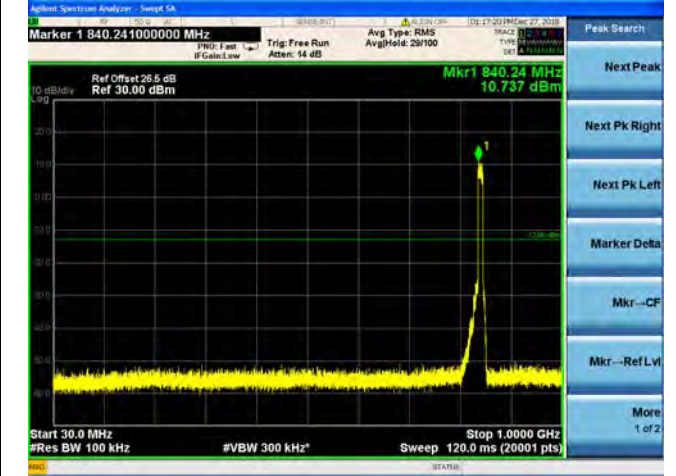

LTE Band 5 10MHz BW High Channel

QPSK

16QAM

64QAM

LTE Band 7 5MHz BW Low Channel

QPSK

LTE Band 7 5MHz BW Low Channel
16QAM

LTE Band 7 5MHz BW Low Channel
64QAM