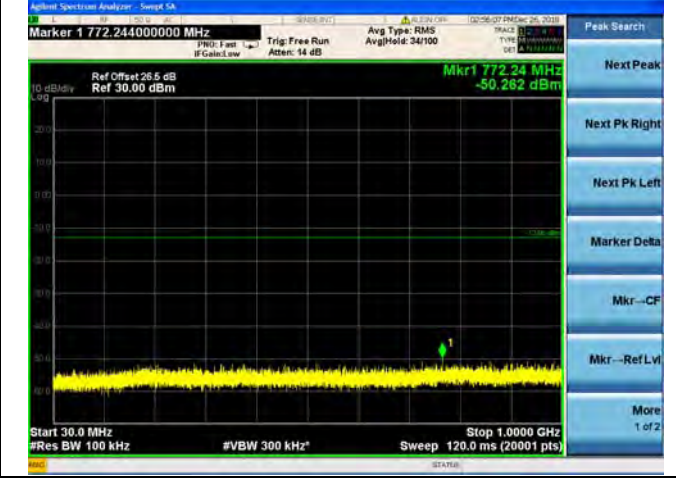

LTE Band 4 1.4MHz BW Mid Channel

QPSK

16QAM

64QAM

LTE Band 4 1.4MHz BW High Channel

QPSK

16QAM

64QAM

LTE Band 4 3MHz BW Low Channel

QPSK

16QAM

64QAM

LTE Band 4 3MHz BW Mid Channel

QPSK

16QAM

64QAM

LTE Band 4 3MHz BW High Channel

QPSK

16QAM

64QAM

LTE Band 4 5MHz BW Low Channel

QPSK

16QAM

64QAM

LTE Band 4 5MHz BW Mid Channel

QPSK

16QAM

64QAM

LTE Band 4 5MHz BW High Channel

QPSK

16QAM

64QAM