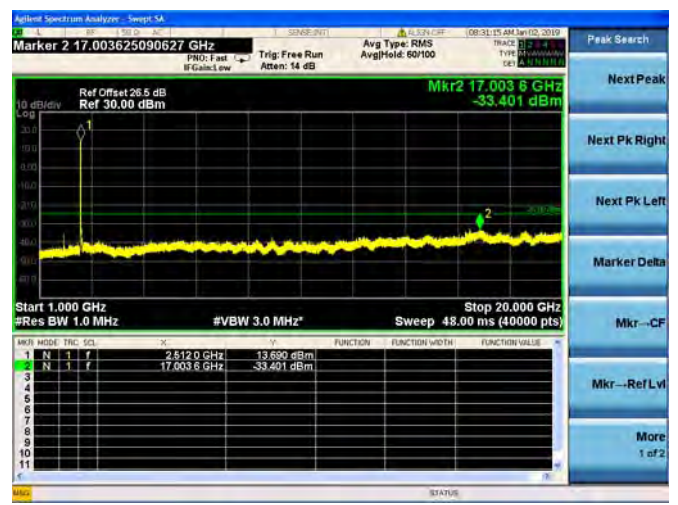

LTE Band 7 15MHz BW Low Channel
64QAM