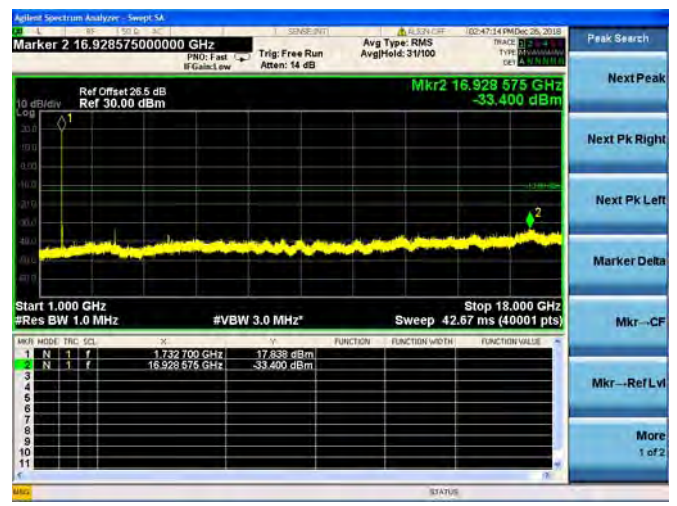

LTE Band 4 1.4MHz BW Mid Channel

QPSK

16QAM

64QAM

LTE Band 4 1.4MHz BW High Channel

QPSK

16QAM

64QAM

LTE Band 4 3MHz BW Low Channel

QPSK

16QAM

64QAM

LTE Band 4 3MHz BW Mid Channel

QPSK

16QAM

64QAM

LTE Band 4 3MHz BW High Channel

QPSK

16QAM

64QAM

LTE Band 4 5MHz BW Low Channel

QPSK

16QAM

64QAM