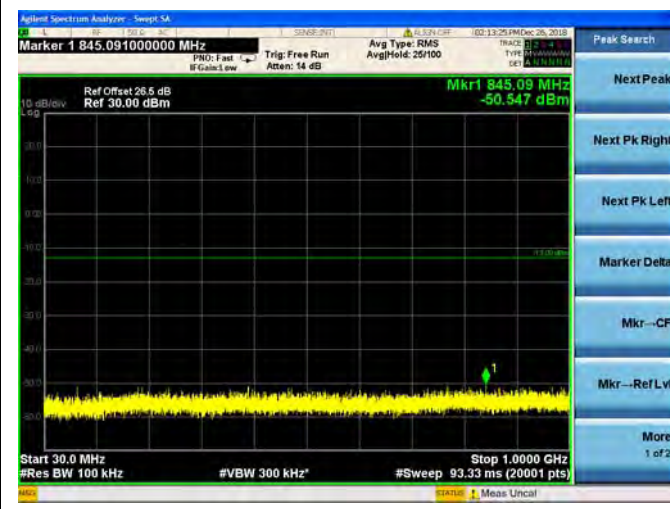

LTE Band 4 10MHz BW High Channel

QPSK

16QAM

64QAM

LTE Band 4 15MHz BW Low Channel

QPSK

16QAM

64QAM

LTE Band 4 15MHz BW Mid Channel

QPSK

16QAM

64QAM

LTE Band 4 15MHz BW High Channel

QPSK

16QAM

64QAM

LTE Band 4 20MHz BW Low Channel

QPSK

16QAM

64QAM

LTE Band 4 20MHz BW Mid Channel

QPSK

16QAM

64QAM