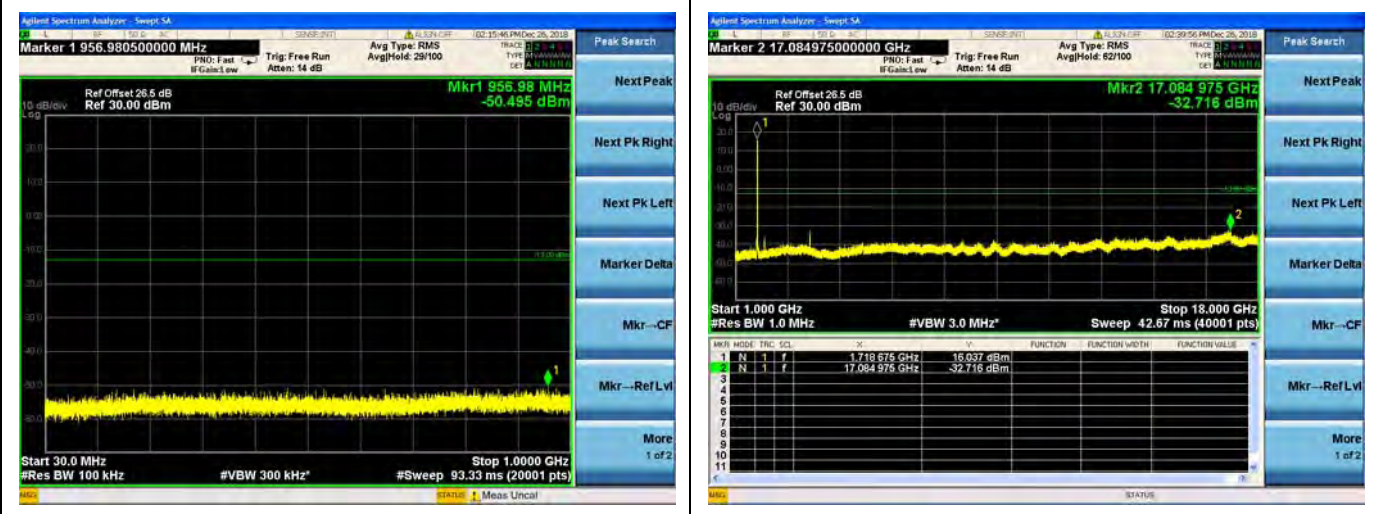

LTE Band 4 5MHz BW Mid Channel

QPSK

16QAM

64QAM

LTE Band 4 5MHz BW High Channel

QPSK

16QAM

64QAM

LTE Band 4 10MHz BW Low Channel

QPSK

16QAM

64QAM

LTE Band 4 10MHz BW Mid Channel

QPSK

16QAM

64QAM