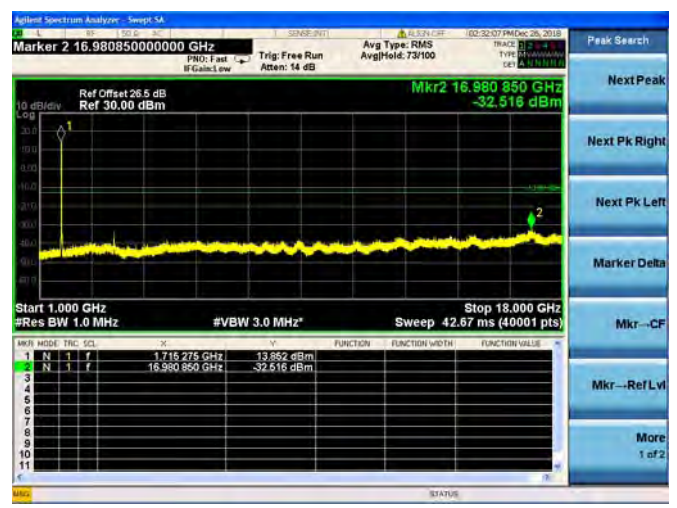

LTE Band 4 10MHz BW Low Channel

QPSK

16QAM

64QAM

LTE Band 4 10MHz BW Mid Channel

QPSK

16QAM

64QAM

LTE Band 4 10MHz BW High Channel

QPSK

16QAM

64QAM

LTE Band 4 15MHz BW Low Channel

QPSK

16QAM

64QAM

LTE Band 4 15MHz BW Mid Channel

QPSK

16QAM

64QAM

LTE Band 4 15MHz BW High Channel

QPSK

16QAM

64QAM