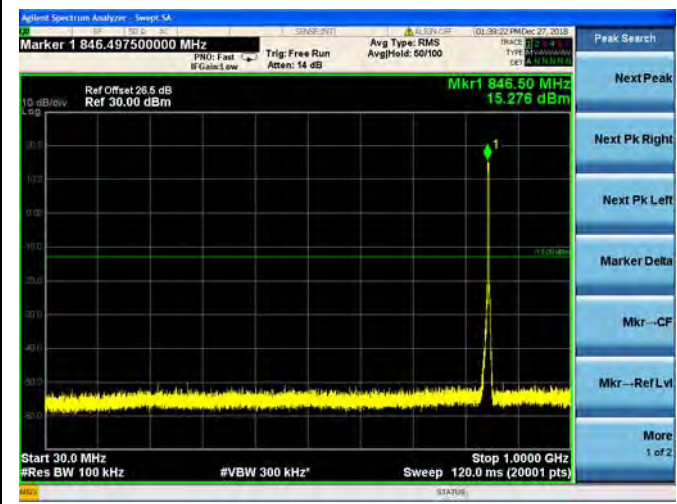

LTE Band 5 1.4MHz BW Mid Channel

QPSK

16QAM

64QAM

LTE Band 5 1.4MHz BW High Channel

QPSK

16QAM

64QAM

LTE Band 5 3MHz BW Low Channel

QPSK

16QAM

64QAM

LTE Band 5 3MHz BW Mid Channel

QPSK

16QAM

64QAM

LTE Band 5 3MHz BW High Channel

QPSK

16QAM

64QAM

LTE Band 5 5MHz BW Low Channel

QPSK

16QAM

64QAM