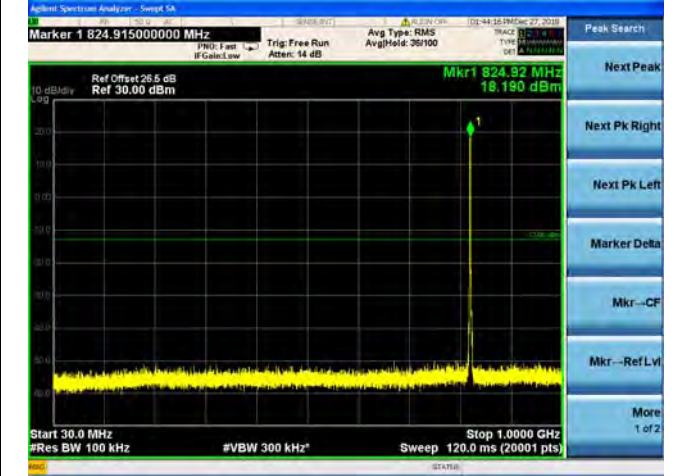

LTE Band 4 20MHz BW High Channel

QPSK

16QAM

64QAM

LTE Band 5 1.4MHz BW Low Channel

QPSK

16QAM

64QAM

LTE Band 5 1.4MHz BW Mid Channel

QPSK

16QAM

64QAM

LTE Band 5 1.4MHz BW High Channel

QPSK

16QAM

64QAM