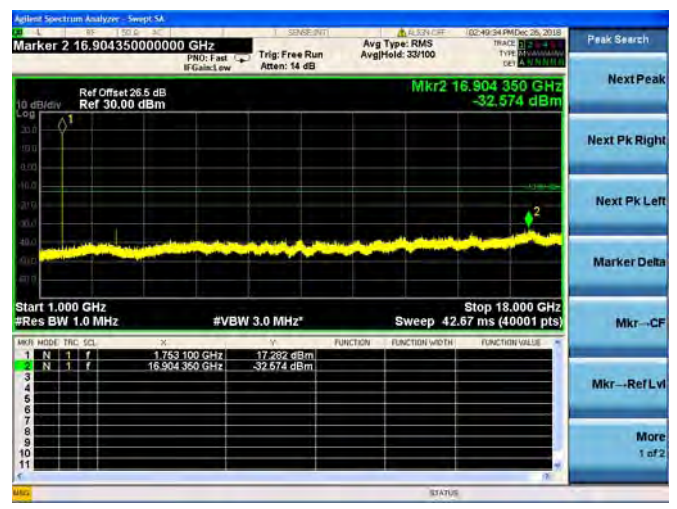

LTE Band 4 1.4MHz BW Mid Channel

QPSK

16QAM

64QAM

LTE Band 4 1.4MHz BW High Channel

QPSK

16QAM

64QAM

LTE Band 4 3MHz BW Low Channel

QPSK

16QAM

64QAM

LTE Band 4 3MHz BW Mid Channel

QPSK

16QAM

64QAM

LTE Band 4 3MHz BW High Channel

QPSK

16QAM

64QAM

LTE Band 4 5MHz BW Low Channel

QPSK

16QAM

64QAM

LTE Band 4 5MHz BW Mid Channel

QPSK

16QAM

64QAM

LTE Band 4 5MHz BW High Channel

QPSK

16QAM

64QAM