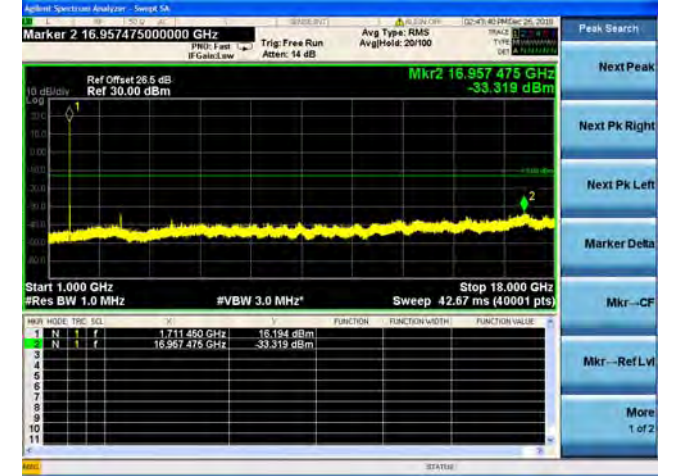

LTE Band 4 3MHz BW High Channel

QPSK

16QAM

64QAM

LTE Band 4 5MHz BW Low Channel

QPSK

16QAM

64QAM

LTE Band 4 5MHz BW Mid Channel

QPSK

16QAM

64QAM

LTE Band 4 5MHz BW High Channel

QPSK

16QAM

64QAM