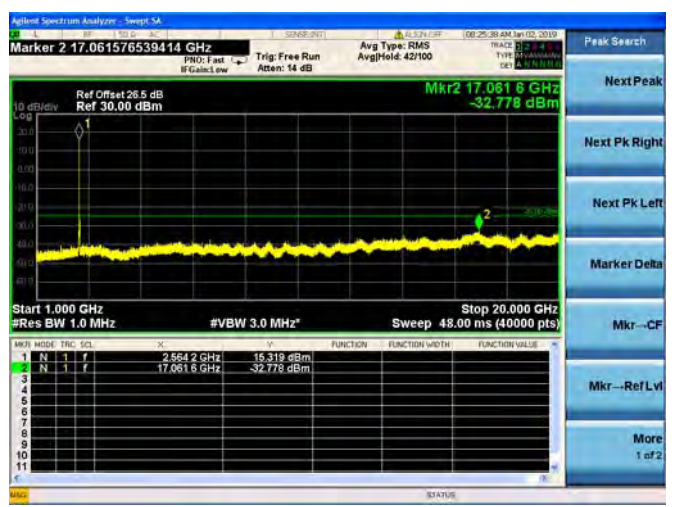

LTE Band 7 10MHz BW Low Channel

QPSK

LTE Band 7 10MHz BW Low Channel
16QAM

LTE Band 7 10MHz BW Low Channel

64QAM

LTE Band 7 10MHz BW Mid Channel

QPSK

LTE Band 7 10MHz BW Mid Channel
16QAM

LTE Band 7 10MHz BW Mid Channel
64QAM

LTE Band 7 10MHz BW High Channel
QPSK

LTE Band 7 10MHz BW High Channel
16QAM

LTE Band 7 10MHz BW High Channel
64QAM

LTE Band 7 15MHz BW Low Channel

QPSK

LTE Band 7 15MHz BW Low Channel
16QAM