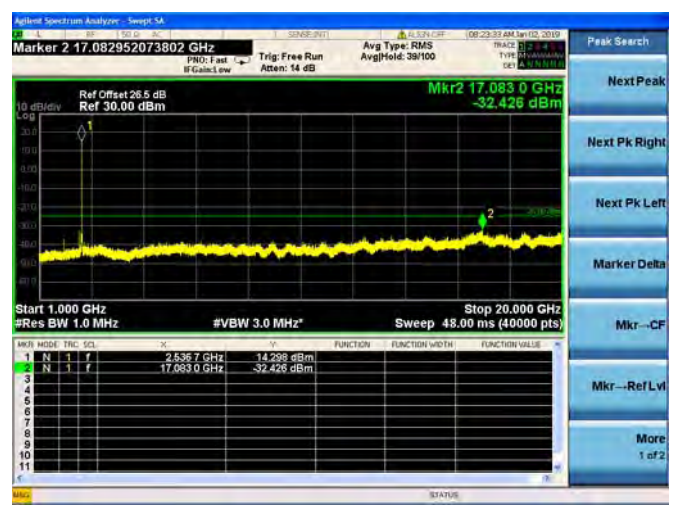

LTE Band 7 10MHz BW Low Channel

QPSK

LTE Band 7 10MHz BW Low Channel
16QAM

LTE Band 7 10MHz BW Low Channel

64QAM

LTE Band 7 10MHz BW Mid Channel

QPSK

LTE Band 7 10MHz BW Mid Channel
16QAM

LTE Band 7 10MHz BW Mid Channel
64QAM

LTE Band 7 10MHz BW High Channel
QPSK

LTE Band 7 10MHz BW High Channel
16QAM

LTE Band 7 10MHz BW High Channel
64QAM

LTE Band 7 15MHz BW Low Channel

QPSK

LTE Band 7 15MHz BW Low Channel
16QAM