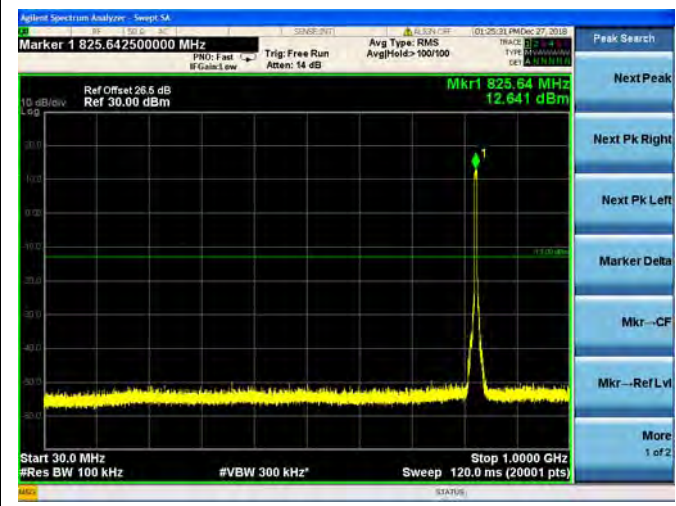

LTE Band 5 3MHz BW High Channel

QPSK

16QAM

64QAM

LTE Band 5 5MHz BW Low Channel

QPSK

16QAM

64QAM

LTE Band 5 5MHz BW Mid Channel

QPSK

16QAM

64QAM

LTE Band 5 5MHz BW High Channel

QPSK

16QAM

64QAM