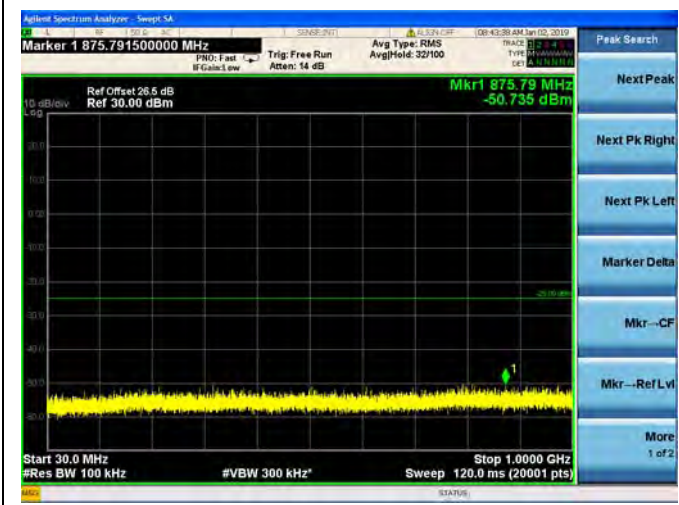

LTE Band 7 5MHz BW Mid Channel

QPSK

LTE Band 7 5MHz BW Mid Channel
16QAM

LTE Band 7 5MHz BW Mid Channel
64QAM

LTE Band 7 5MHz BW High Channel
QPSK

LTE Band 7 5MHz BW High Channel
16QAM

LTE Band 7 5MHz BW High Channel
64QAM