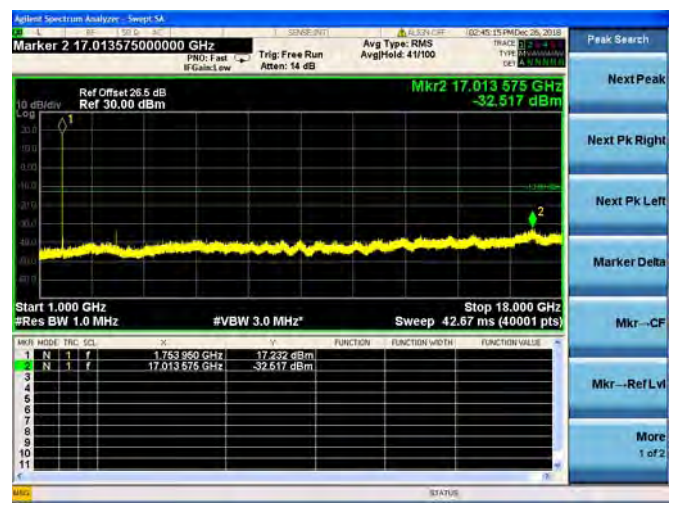

LTE Band 4 3MHz BW High Channel

QPSK

16QAM

64QAM

LTE Band 4 5MHz BW Low Channel

QPSK

16QAM

64QAM

LTE Band 4 5MHz BW Mid Channel

QPSK

16QAM

64QAM

LTE Band 4 5MHz BW High Channel

QPSK

16QAM

64QAM

LTE Band 4 10MHz BW Low Channel

QPSK

16QAM

64QAM

LTE Band 4 10MHz BW Mid Channel

QPSK

16QAM

64QAM