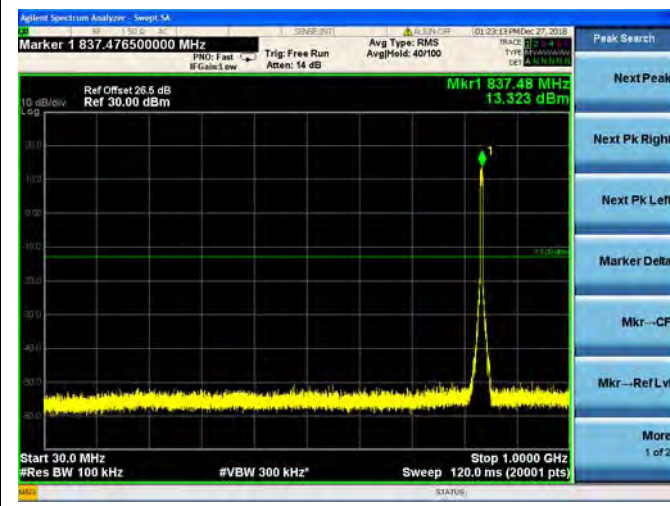

LTE Band 5 3MHz BW High Channel

QPSK

16QAM

64QAM

LTE Band 5 5MHz BW Low Channel

QPSK

16QAM

64QAM

LTE Band 5 5MHz BW Mid Channel

QPSK

16QAM

64QAM

LTE Band 5 5MHz BW High Channel

QPSK

16QAM

64QAM