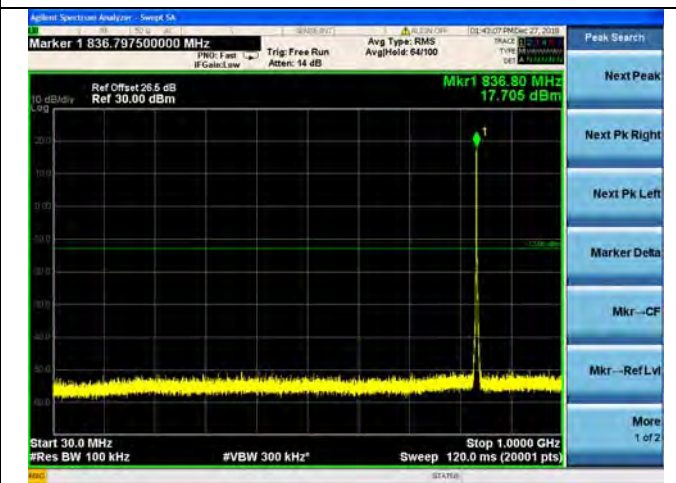

LTE Band 4 20MHz BW High Channel

QPSK

16QAM

64QAM

LTE Band 5 1.4MHz BW Low Channel

QPSK

16QAM

64QAM

LTE Band 5 1.4MHz BW Mid Channel

QPSK

16QAM

64QAM

LTE Band 5 1.4MHz BW High Channel

QPSK

16QAM

64QAM

LTE Band 5 3MHz BW Low Channel

QPSK

16QAM

64QAM

LTE Band 5 3MHz BW Mid Channel

QPSK

16QAM

64QAM