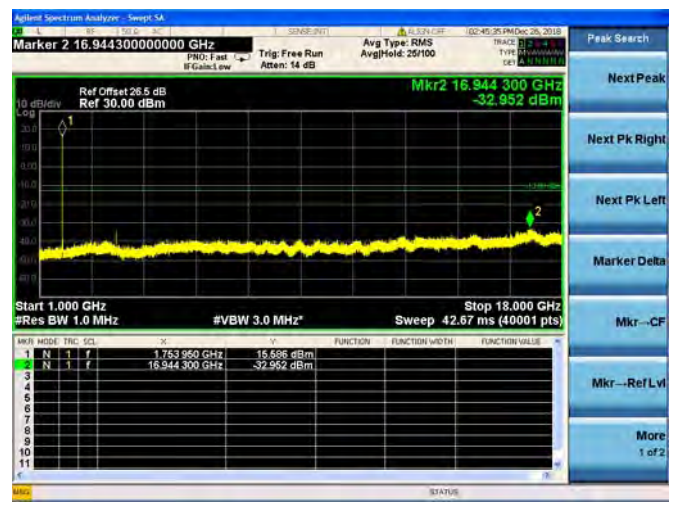

LTE Band 4 3MHz BW High Channel

QPSK

16QAM

64QAM

LTE Band 4 5MHz BW Low Channel

QPSK

16QAM

64QAM

LTE Band 4 5MHz BW Mid Channel

QPSK

16QAM

64QAM

LTE Band 4 5MHz BW High Channel

QPSK

16QAM

64QAM

LTE Band 4 10MHz BW Low Channel

QPSK

16QAM

64QAM

LTE Band 4 10MHz BW Mid Channel

QPSK

16QAM

64QAM