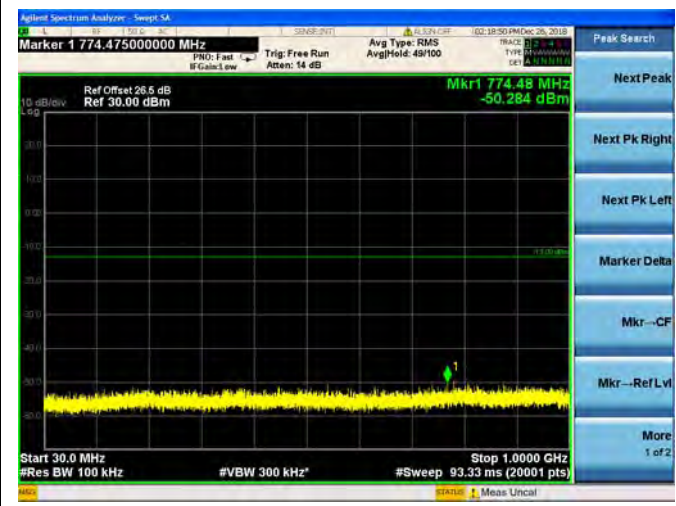

LTE Band 4 3MHz BW Low Channel

QPSK

16QAM

64QAM

LTE Band 4 3MHz BW Mid Channel

QPSK

16QAM

64QAM

LTE Band 4 3MHz BW High Channel

QPSK

16QAM

64QAM

LTE Band 4 5MHz BW Low Channel

QPSK

16QAM

64QAM