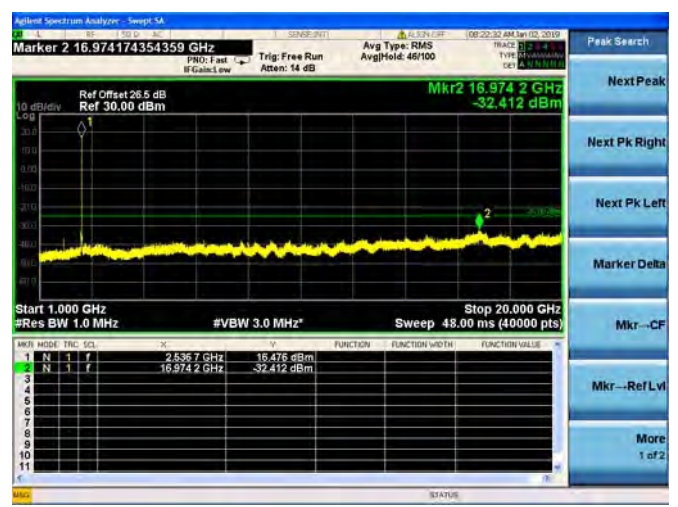

LTE Band 7 10MHz BW Low Channel

QPSK

LTE Band 7 10MHz BW Low Channel
16QAM

LTE Band 7 10MHz BW Low Channel

64QAM

LTE Band 7 10MHz BW Mid Channel

QPSK

LTE Band 7 10MHz BW Mid Channel
16QAM

LTE Band 7 10MHz BW Mid Channel
64QAM

LTE Band 7 10MHz BW High Channel
QPSK

LTE Band 7 10MHz BW High Channel
16QAM

LTE Band 7 10MHz BW High Channel
64QAM

LTE Band 7 15MHz BW Low Channel

QPSK

LTE Band 7 15MHz BW Low Channel
16QAM