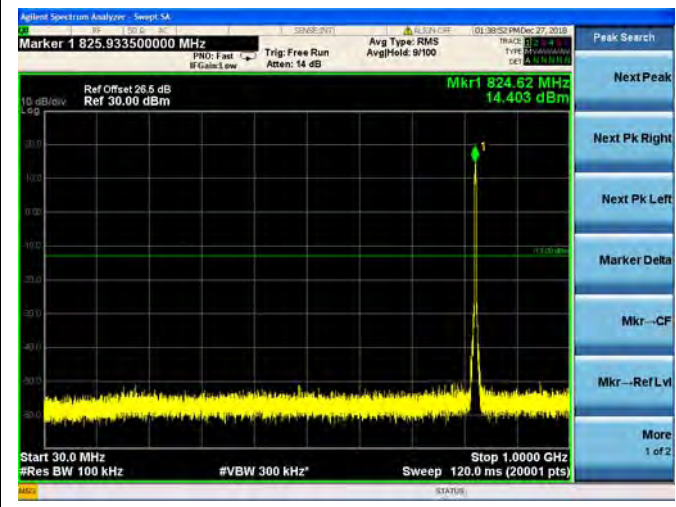

LTE Band 4 20MHz BW High Channel

QPSK

16QAM

64QAM

LTE Band 5 1.4MHz BW Low Channel

QPSK

16QAM

64QAM

LTE Band 5 1.4MHz BW Mid Channel

QPSK

16QAM

64QAM

LTE Band 5 1.4MHz BW High Channel

QPSK

16QAM

64QAM

LTE Band 5 3MHz BW Low Channel

QPSK

16QAM

64QAM

LTE Band 5 3MHz BW Mid Channel

QPSK

16QAM

64QAM