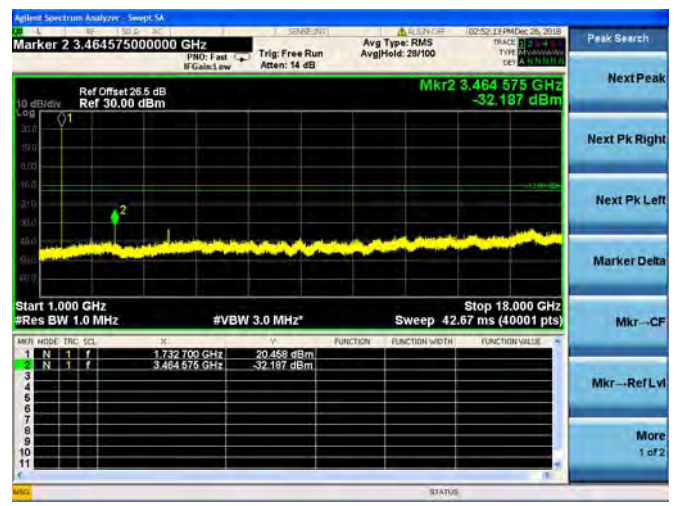

LTE Band 4 1.4MHz BW Mid Channel

QPSK

16QAM

64QAM

LTE Band 4 1.4MHz BW High Channel

QPSK

16QAM

64QAM

LTE Band 4 3MHz BW Low Channel

QPSK

16QAM

64QAM

LTE Band 4 3MHz BW Mid Channel

QPSK

16QAM

64QAM