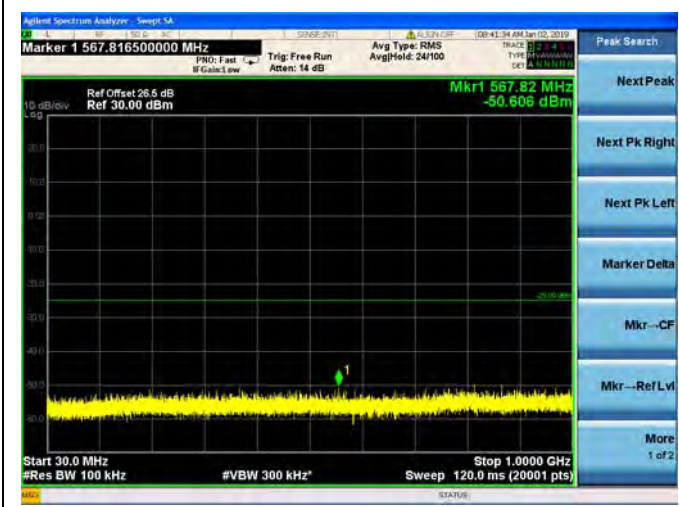

LTE Band 7 10MHz BW Low Channel

QPSK

LTE Band 7 10MHz BW Low Channel
16QAM

LTE Band 7 10MHz BW Low Channel

64QAM

LTE Band 7 10MHz BW Mid Channel

QPSK

LTE Band 7 10MHz BW Mid Channel
16QAM

LTE Band 7 10MHz BW Mid Channel
64QAM

LTE Band 7 10MHz BW High Channel
QPSK

LTE Band 7 10MHz BW High Channel
16QAM

LTE Band 7 10MHz BW High Channel
64QAM

LTE Band 7 15MHz BW Low Channel

QPSK

LTE Band 7 15MHz BW Low Channel
16QAM