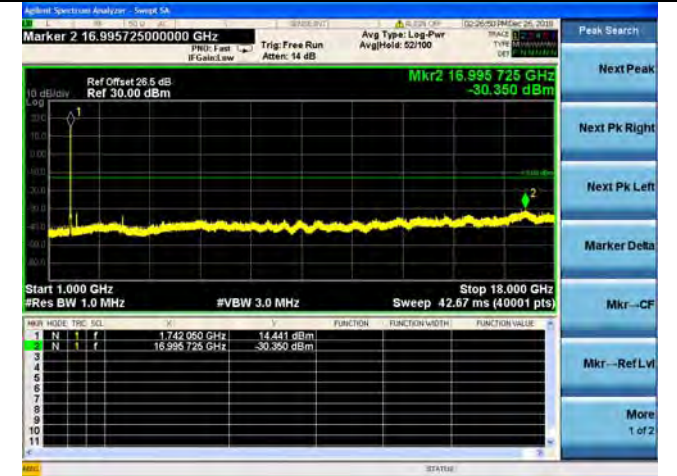

LTE Band 4 20MHz BW Low Channel

QPSK

16QAM

64QAM

LTE Band 4 20MHz BW Mid Channel

QPSK

16QAM

64QAM

LTE Band 4 20MHz BW High Channel

QPSK

16QAM

64QAM

LTE Band 5 1.4MHz BW Low Channel

QPSK

16QAM

64QAM

LTE Band 5 1.4MHz BW Mid Channel

QPSK

16QAM

64QAM

LTE Band 5 1.4MHz BW High Channel

QPSK

16QAM

64QAM