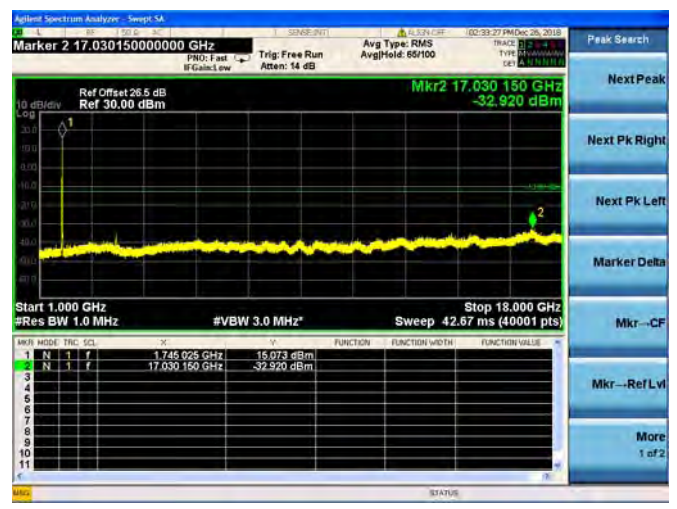

LTE Band 4 10MHz BW High Channel

QPSK

16QAM

64QAM

LTE Band 4 15MHz BW Low Channel

QPSK

16QAM

64QAM

LTE Band 4 15MHz BW Mid Channel

QPSK

16QAM

64QAM

LTE Band 4 15MHz BW High Channel

QPSK

16QAM

64QAM

LTE Band 4 20MHz BW Low Channel

QPSK

16QAM

64QAM

LTE Band 4 20MHz BW Mid Channel

QPSK

16QAM

64QAM