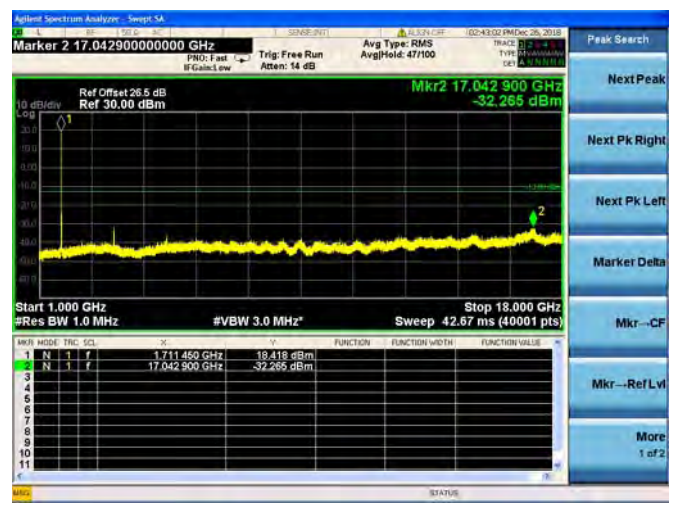

LTE Band 4 3MHz BW Low Channel

QPSK

16QAM

64QAM

LTE Band 4 3MHz BW Mid Channel

QPSK

16QAM

64QAM

LTE Band 4 3MHz BW High Channel

QPSK

16QAM

64QAM

LTE Band 4 5MHz BW Low Channel

QPSK

16QAM

64QAM

LTE Band 4 5MHz BW Mid Channel

QPSK

16QAM

64QAM

LTE Band 4 5MHz BW High Channel

QPSK

16QAM

64QAM