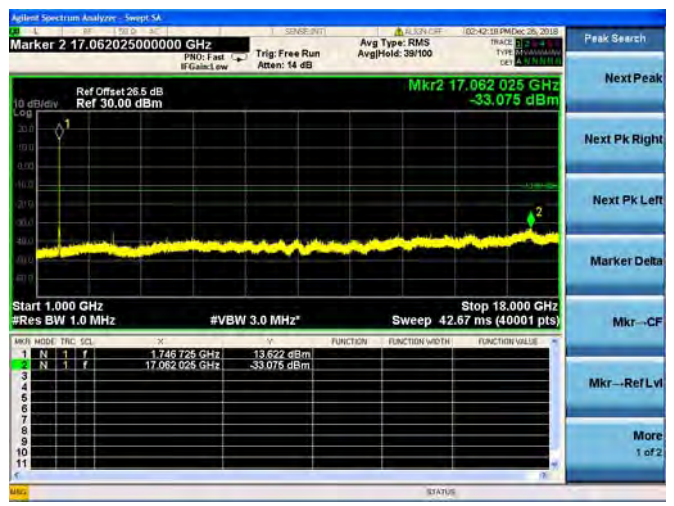

LTE Band 4 5MHz BW Mid Channel

QPSK

16QAM

64QAM

LTE Band 4 5MHz BW High Channel

QPSK

16QAM

64QAM

LTE Band 4 10MHz BW Low Channel

QPSK

16QAM

64QAM

LTE Band 4 10MHz BW Mid Channel

QPSK

16QAM

64QAM

LTE Band 4 10MHz BW High Channel

QPSK

16QAM

64QAM

LTE Band 4 15MHz BW Low Channel

QPSK

16QAM

64QAM