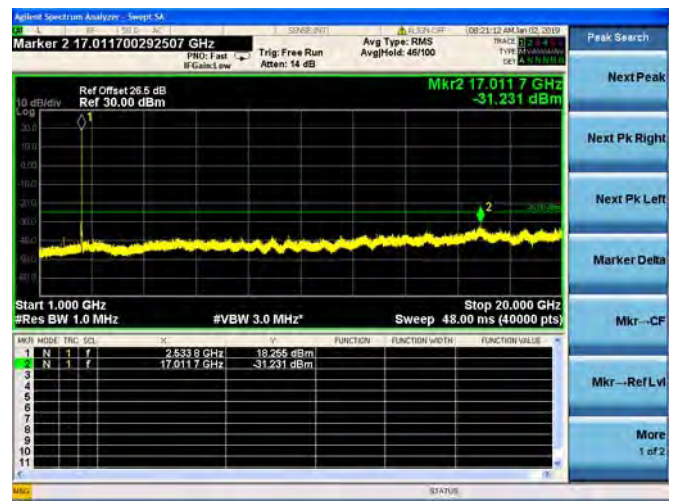

LTE Band 7 5MHz BW Mid Channel

QPSK