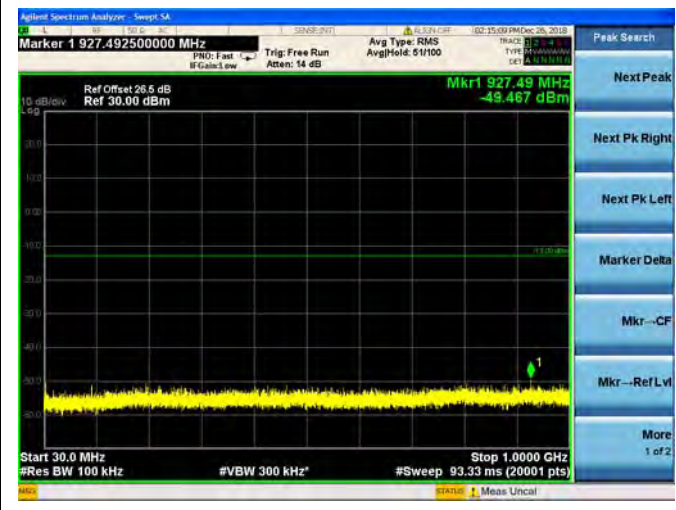

LTE Band 4 5MHz BW Mid Channel

QPSK

16QAM

64QAM

LTE Band 4 5MHz BW High Channel

QPSK

16QAM

64QAM

LTE Band 4 10MHz BW Low Channel

QPSK

16QAM

64QAM

LTE Band 4 10MHz BW Mid Channel

QPSK

16QAM

64QAM

LTE Band 4 10MHz BW High Channel

QPSK

16QAM

64QAM

LTE Band 4 15MHz BW Low Channel

QPSK

16QAM

64QAM