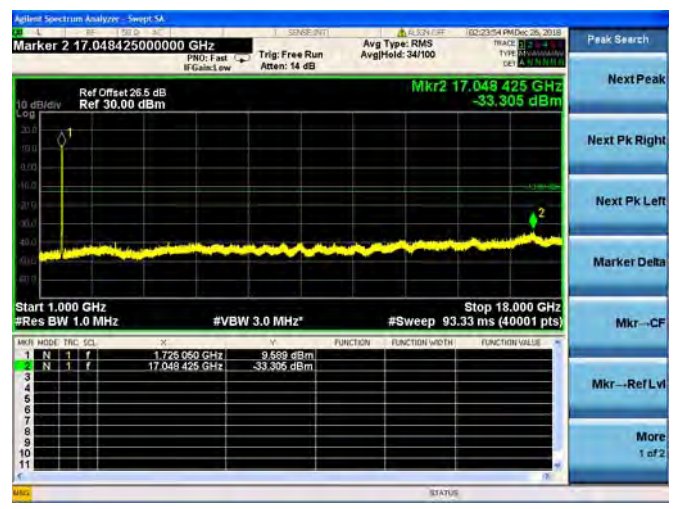

LTE Band 4 15MHz BW Mid Channel

QPSK

16QAM

64QAM

LTE Band 4 15MHz BW High Channel

QPSK

16QAM

64QAM

LTE Band 4 20MHz BW Low Channel

QPSK

16QAM

64QAM

LTE Band 4 20MHz BW Mid Channel

QPSK

16QAM

64QAM

LTE Band 4 20MHz BW High Channel

QPSK

16QAM

64QAM

LTE Band 5 1.4MHz BW Low Channel

QPSK

16QAM

64QAM