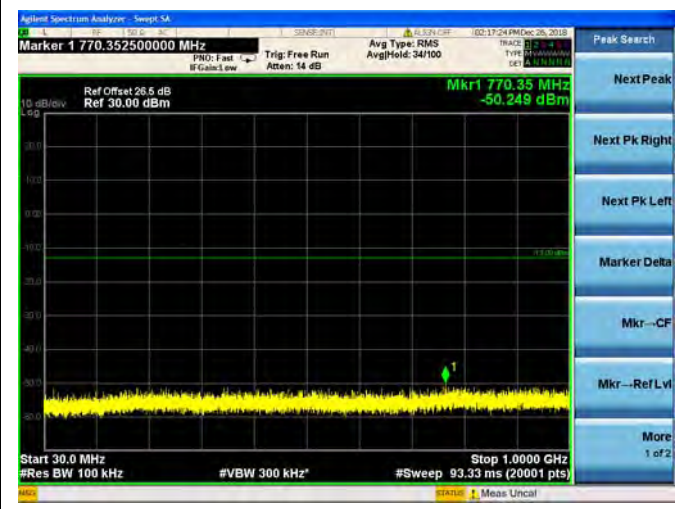

LTE Band 4 3MHz BW High Channel

QPSK

16QAM

64QAM

LTE Band 4 5MHz BW Low Channel

QPSK

16QAM

64QAM

LTE Band 4 5MHz BW Mid Channel

QPSK

16QAM

64QAM

LTE Band 4 5MHz BW High Channel

QPSK

16QAM

64QAM