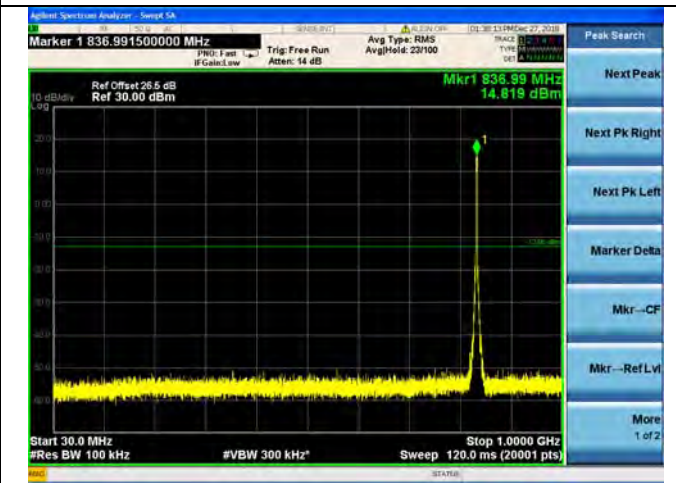

LTE Band 5 1.4MHz BW Mid Channel

QPSK

16QAM

64QAM

LTE Band 5 1.4MHz BW High Channel

QPSK

16QAM

64QAM

LTE Band 5 3MHz BW Low Channel

QPSK

16QAM

64QAM

LTE Band 5 3MHz BW Mid Channel

QPSK

16QAM

64QAM

LTE Band 5 3MHz BW High Channel

QPSK

16QAM

64QAM

LTE Band 5 5MHz BW Low Channel

QPSK

16QAM

64QAM