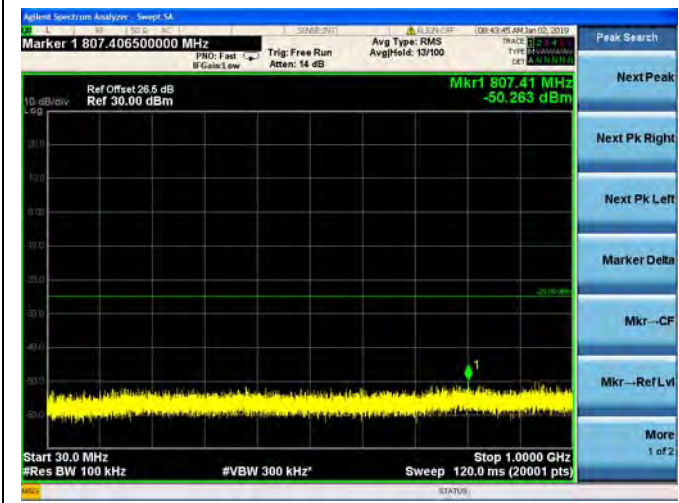

LTE Band 7 5MHz BW Mid Channel

QPSK