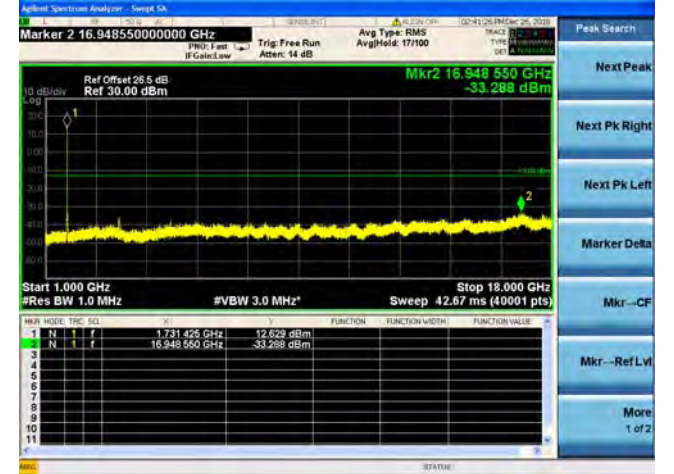

LTE Band 4 10MHz BW Low Channel

QPSK

16QAM

64QAM

LTE Band 4 10MHz BW Mid Channel

QPSK

16QAM

64QAM

LTE Band 4 10MHz BW High Channel

QPSK

16QAM

64QAM

LTE Band 4 15MHz BW Low Channel

QPSK

16QAM

64QAM