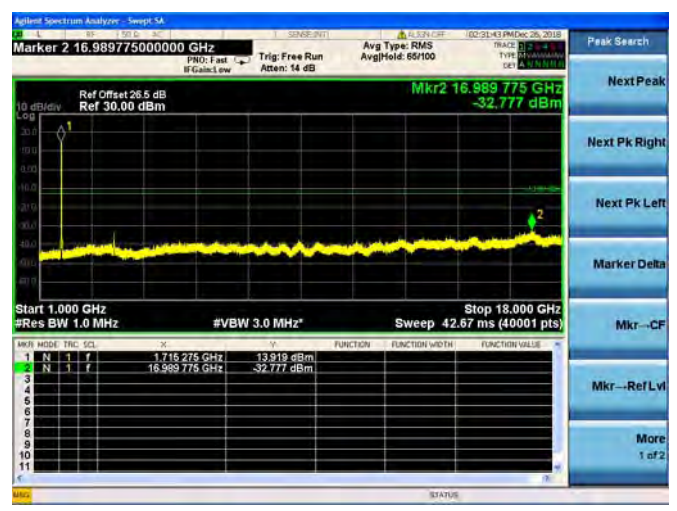

LTE Band 4 10MHz BW Low Channel

QPSK

16QAM

64QAM

LTE Band 4 10MHz BW Mid Channel

QPSK

16QAM

64QAM

LTE Band 4 10MHz BW High Channel

QPSK

16QAM

64QAM

LTE Band 4 15MHz BW Low Channel

QPSK

16QAM

64QAM

LTE Band 4 15MHz BW Mid Channel

QPSK

16QAM

64QAM

LTE Band 4 15MHz BW High Channel

QPSK

16QAM

64QAM