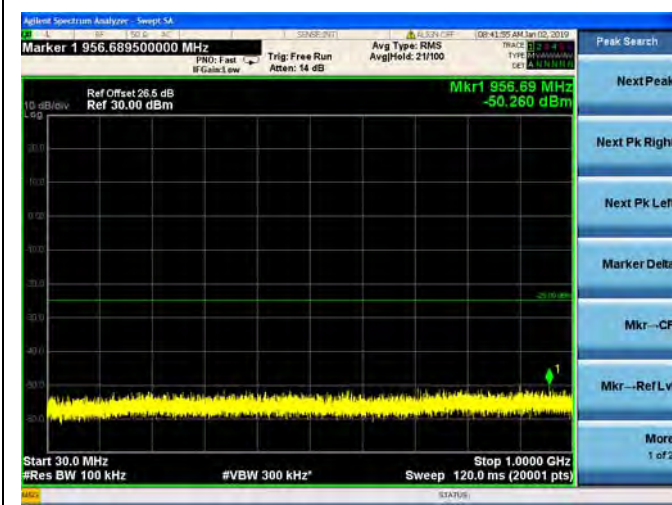

LTE Band 7 5MHz BW Mid Channel

QPSK

LTE Band 7 5MHz BW Mid Channel
16QAM

LTE Band 7 5MHz BW Mid Channel
64QAM

LTE Band 7 5MHz BW High Channel
QPSK

LTE Band 7 5MHz BW High Channel
16QAM

LTE Band 7 5MHz BW High Channel
64QAM

LTE Band 7 10MHz BW Low Channel

QPSK

LTE Band 7 10MHz BW Low Channel
16QAM

LTE Band 7 10MHz BW Low Channel

64QAM

LTE Band 7 10MHz BW Mid Channel

QPSK

LTE Band 7 10MHz BW Mid Channel
16QAM

LTE Band 7 10MHz BW Mid Channel
64QAM

LTE Band 7 10MHz BW High Channel
QPSK

LTE Band 7 10MHz BW High Channel
16QAM

LTE Band 7 10MHz BW High Channel
64QAM

LTE Band 7 15MHz BW Low Channel

QPSK

LTE Band 7 15MHz BW Low Channel
16QAM