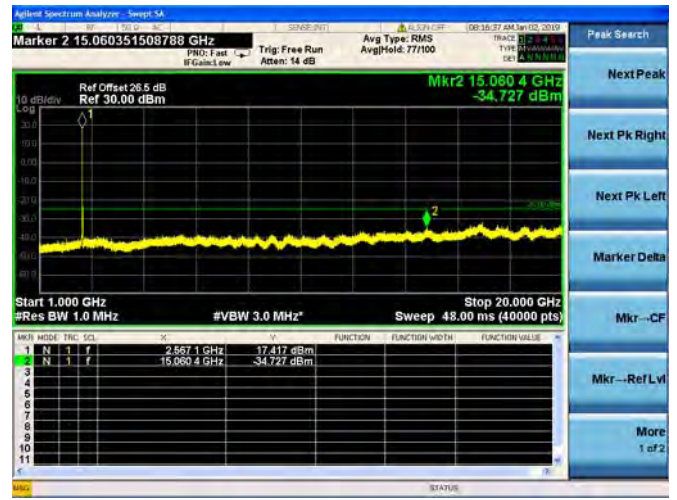

LTE Band 5 10MHz BW High Channel

QPSK

16QAM

64QAM

LTE Band 7 5MHz BW Low Channel

QPSK

LTE Band 7 5MHz BW Low Channel
16QAM

LTE Band 7 5MHz BW Low Channel
64QAM

LTE Band 7 5MHz BW Mid Channel

QPSK

LTE Band 7 5MHz BW Mid Channel
16QAM

LTE Band 7 5MHz BW Mid Channel
64QAM

LTE Band 7 5MHz BW High Channel
QPSK

LTE Band 7 5MHz BW High Channel
16QAM

LTE Band 7 5MHz BW High Channel
64QAM

LTE Band 7 10MHz BW Low Channel

QPSK

LTE Band 7 10MHz BW Low Channel
16QAM

LTE Band 7 10MHz BW Low Channel

64QAM

LTE Band 7 10MHz BW Mid Channel

QPSK

LTE Band 7 10MHz BW Mid Channel
16QAM