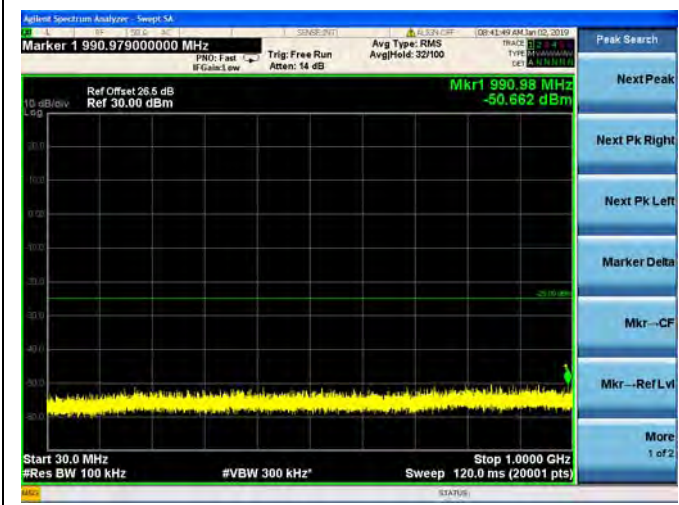

LTE Band 7 10MHz BW Low Channel
16QAM