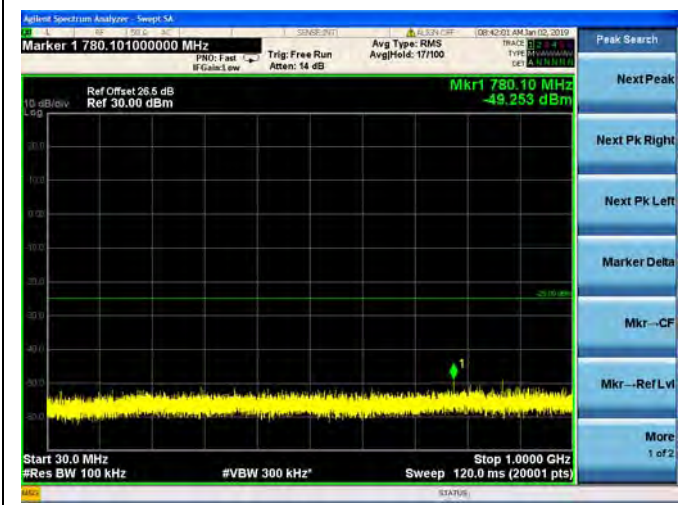

LTE Band 7 10MHz BW Low Channel

QPSK