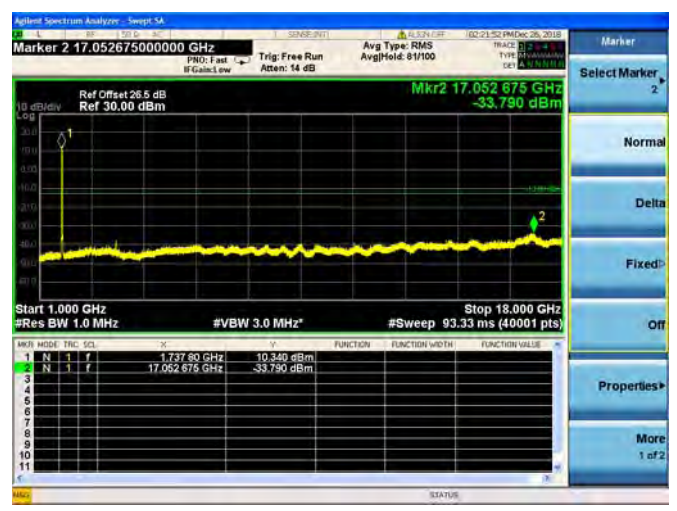

LTE Band 4 15MHz BW Mid Channel

QPSK

16QAM

64QAM

LTE Band 4 15MHz BW High Channel

QPSK

16QAM

64QAM

LTE Band 4 20MHz BW Low Channel

QPSK

16QAM

64QAM

LTE Band 4 20MHz BW Mid Channel

QPSK

16QAM

64QAM

LTE Band 4 20MHz BW High Channel

QPSK

16QAM

64QAM

LTE Band 5 1.4MHz BW Low Channel

QPSK

16QAM

64QAM