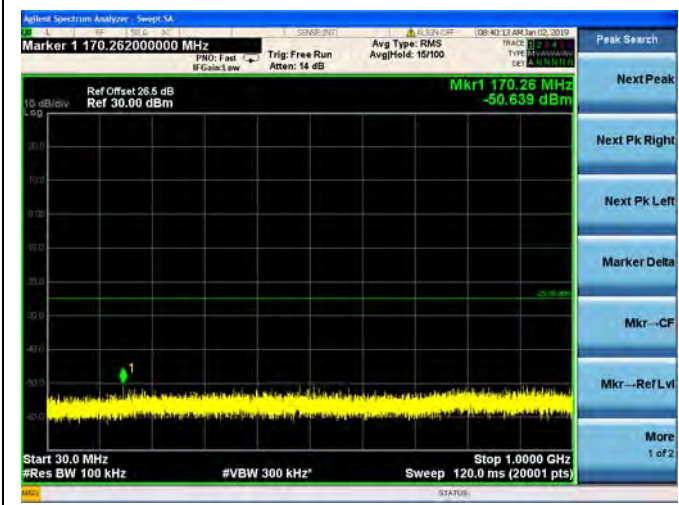

LTE Band 7 15MHz BW Low Channel
64QAM