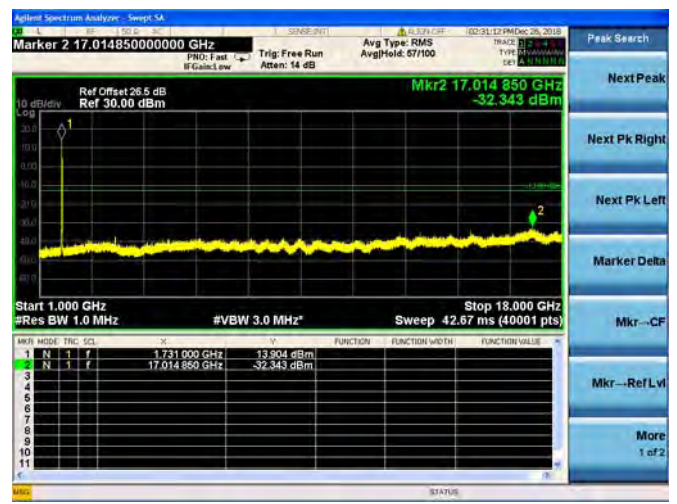

LTE Band 4 10MHz BW Low Channel

QPSK

16QAM

64QAM

LTE Band 4 10MHz BW Mid Channel

QPSK

16QAM

64QAM

LTE Band 4 10MHz BW High Channel

QPSK

16QAM

64QAM

LTE Band 4 15MHz BW Low Channel

QPSK

16QAM

64QAM

LTE Band 4 15MHz BW Mid Channel

QPSK

16QAM

64QAM

LTE Band 4 15MHz BW High Channel

QPSK

16QAM

64QAM