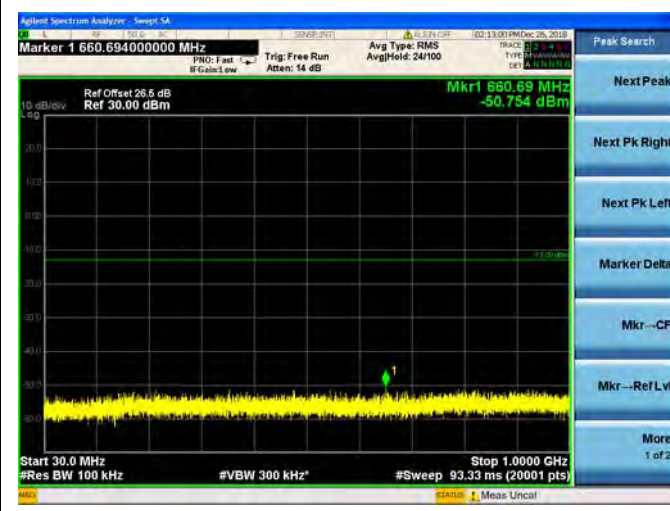

LTE Band 4 10MHz BW Low Channel

QPSK

16QAM

64QAM

LTE Band 4 10MHz BW Mid Channel

QPSK

16QAM

64QAM

LTE Band 4 10MHz BW High Channel

QPSK

16QAM

64QAM

LTE Band 4 15MHz BW Low Channel

QPSK

16QAM

64QAM

LTE Band 4 15MHz BW Mid Channel

QPSK

16QAM

64QAM

LTE Band 4 15MHz BW High Channel

QPSK

16QAM

64QAM