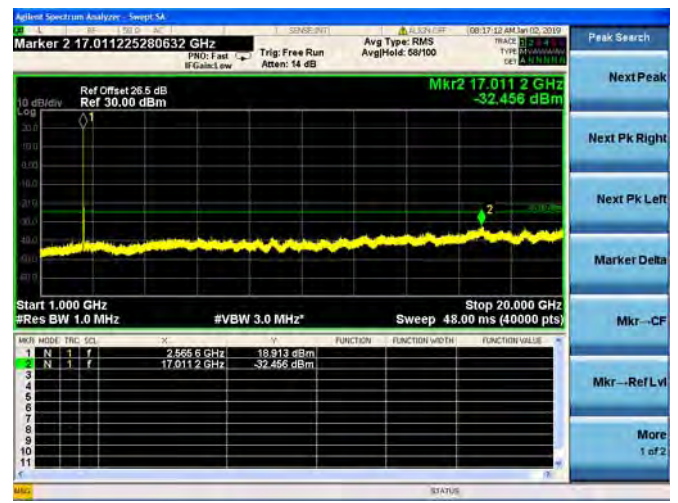

LTE Band 5 10MHz BW High Channel

QPSK

16QAM

64QAM

LTE Band 7 5MHz BW Low Channel

QPSK

LTE Band 7 5MHz BW Low Channel
16QAM

LTE Band 7 5MHz BW Low Channel
64QAM

LTE Band 7 5MHz BW Mid Channel

QPSK

LTE Band 7 5MHz BW Mid Channel
16QAM

LTE Band 7 5MHz BW Mid Channel
64QAM

LTE Band 7 5MHz BW High Channel
QPSK

LTE Band 7 5MHz BW High Channel
16QAM

LTE Band 7 5MHz BW High Channel
64QAM

LTE Band 7 10MHz BW Low Channel

QPSK

LTE Band 7 10MHz BW Low Channel
16QAM

LTE Band 7 10MHz BW Low Channel

64QAM

LTE Band 7 10MHz BW Mid Channel

QPSK

LTE Band 7 10MHz BW Mid Channel
16QAM