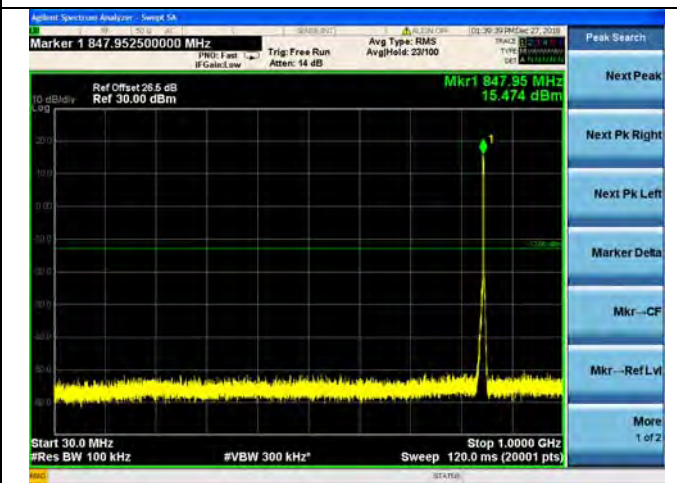

LTE Band 5 3MHz BW High Channel

QPSK

16QAM

64QAM

LTE Band 5 5MHz BW Low Channel

QPSK

16QAM

64QAM

LTE Band 5 5MHz BW Mid Channel

QPSK

16QAM

64QAM

LTE Band 5 5MHz BW High Channel

QPSK

16QAM

64QAM