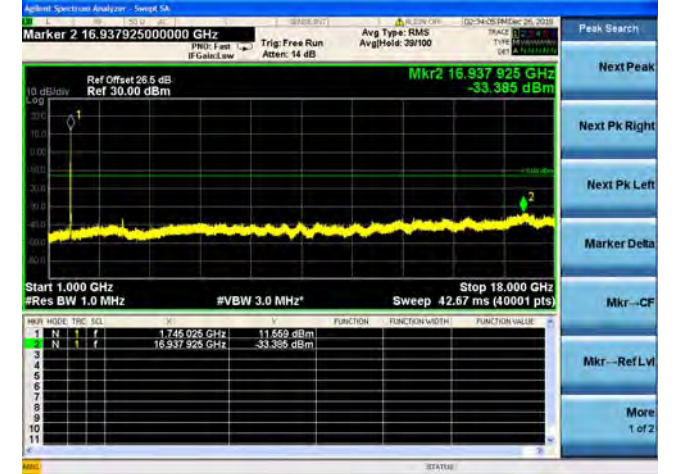

LTE Band 4 10MHz BW High Channel

QPSK

16QAM

64QAM

LTE Band 4 15MHz BW Low Channel

QPSK

16QAM

64QAM

LTE Band 4 15MHz BW Mid Channel

QPSK

16QAM

64QAM

LTE Band 4 15MHz BW High Channel

QPSK

16QAM

64QAM

LTE Band 4 20MHz BW Low Channel

QPSK

16QAM

64QAM

LTE Band 4 20MHz BW Mid Channel

QPSK

16QAM

64QAM