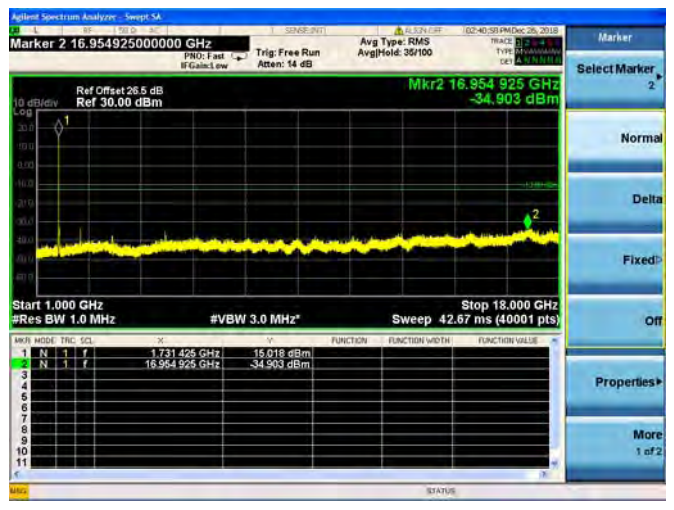

LTE Band 4 5MHz BW Mid Channel

QPSK

16QAM

64QAM

LTE Band 4 5MHz BW High Channel

QPSK

16QAM

64QAM

LTE Band 4 10MHz BW Low Channel

QPSK

16QAM

64QAM

LTE Band 4 10MHz BW Mid Channel

QPSK

16QAM

64QAM

LTE Band 4 10MHz BW High Channel

QPSK

16QAM

64QAM

LTE Band 4 15MHz BW Low Channel

QPSK

16QAM

64QAM