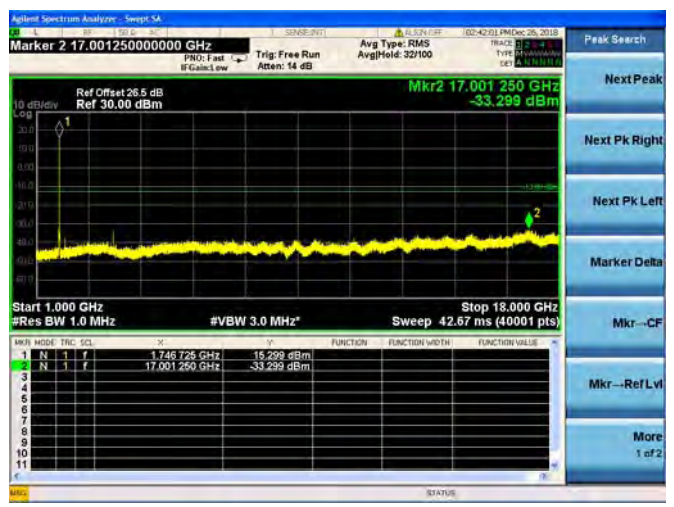

LTE Band 4 5MHz BW Mid Channel

QPSK

16QAM

64QAM

LTE Band 4 5MHz BW High Channel

QPSK

16QAM

64QAM

LTE Band 4 10MHz BW Low Channel

QPSK

16QAM

64QAM

LTE Band 4 10MHz BW Mid Channel

QPSK

16QAM

64QAM

LTE Band 4 10MHz BW High Channel

QPSK

16QAM

64QAM

LTE Band 4 15MHz BW Low Channel

QPSK

16QAM

64QAM