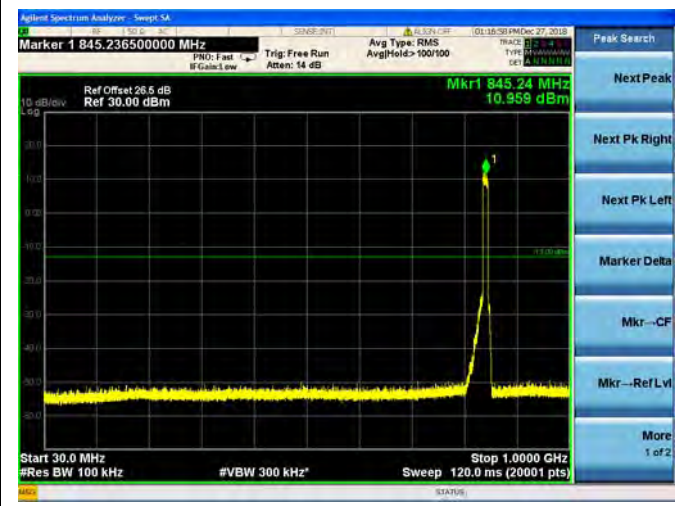

LTE Band 5 10MHz BW High Channel

QPSK

16QAM

64QAM