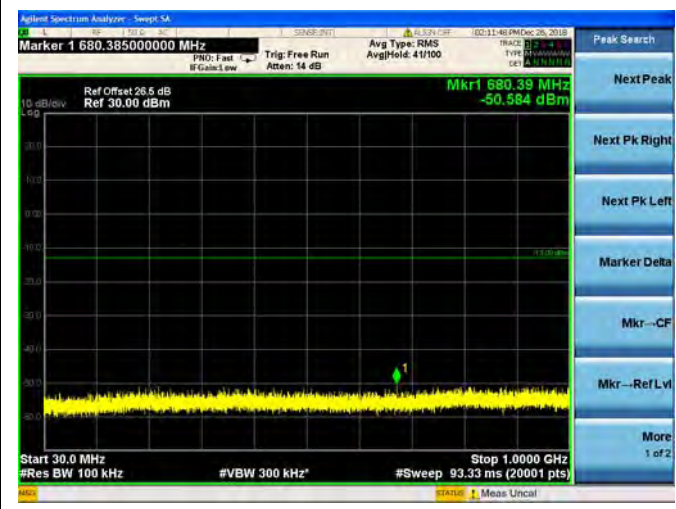

LTE Band 4 10MHz BW High Channel

QPSK

16QAM

64QAM

LTE Band 4 15MHz BW Low Channel

QPSK

16QAM

64QAM

LTE Band 4 15MHz BW Mid Channel

QPSK

16QAM

64QAM

LTE Band 4 15MHz BW High Channel

QPSK

16QAM

64QAM

LTE Band 4 20MHz BW Low Channel

QPSK

16QAM

64QAM

LTE Band 4 20MHz BW Mid Channel

QPSK

16QAM

64QAM