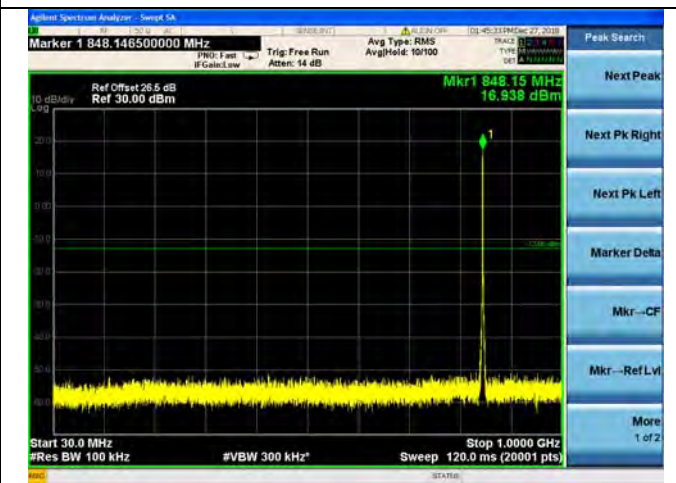

LTE Band 5 1.4MHz BW Mid Channel

QPSK

16QAM

64QAM

LTE Band 5 1.4MHz BW High Channel

QPSK

16QAM

64QAM

LTE Band 5 3MHz BW Low Channel

QPSK

16QAM

64QAM

LTE Band 5 3MHz BW Mid Channel

QPSK

16QAM

64QAM