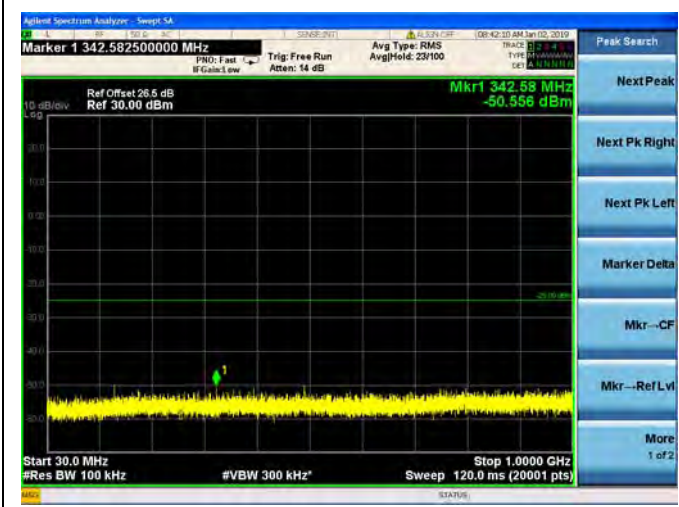

LTE Band 7 5MHz BW Mid Channel

QPSK

LTE Band 7 5MHz BW Mid Channel
16QAM

LTE Band 7 5MHz BW Mid Channel
64QAM

LTE Band 7 5MHz BW High Channel
QPSK

LTE Band 7 5MHz BW High Channel
16QAM

LTE Band 7 5MHz BW High Channel
64QAM

LTE Band 7 10MHz BW Low Channel

QPSK

LTE Band 7 10MHz BW Low Channel
16QAM

LTE Band 7 10MHz BW Low Channel

64QAM

LTE Band 7 10MHz BW Mid Channel

QPSK

LTE Band 7 10MHz BW Mid Channel
16QAM

LTE Band 7 10MHz BW Mid Channel
64QAM

LTE Band 7 10MHz BW High Channel
QPSK

LTE Band 7 10MHz BW High Channel
16QAM

LTE Band 7 10MHz BW High Channel
64QAM

LTE Band 7 15MHz BW Low Channel

QPSK

LTE Band 7 15MHz BW Low Channel
16QAM