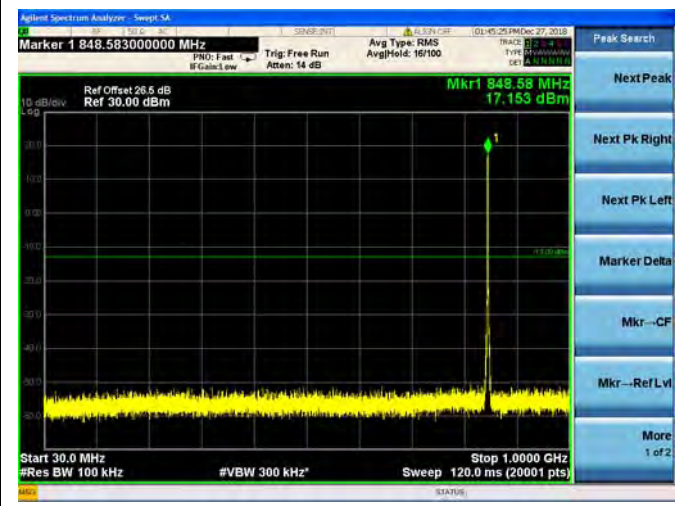

LTE Band 4 20MHz BW High Channel

QPSK

16QAM

64QAM

LTE Band 5 1.4MHz BW Low Channel

QPSK

16QAM

64QAM

LTE Band 5 1.4MHz BW Mid Channel

QPSK

16QAM

64QAM

LTE Band 5 1.4MHz BW High Channel

QPSK

16QAM

64QAM

LTE Band 5 3MHz BW Low Channel

QPSK

16QAM

64QAM

LTE Band 5 3MHz BW Mid Channel

QPSK

16QAM

64QAM