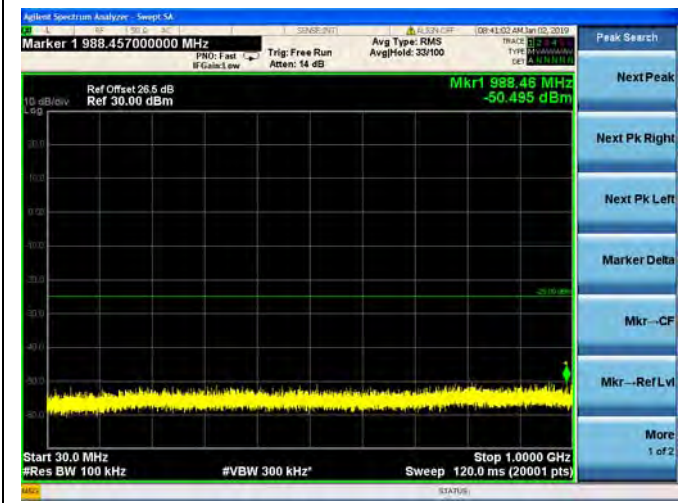

LTE Band 7 10MHz BW Low Channel

QPSK

LTE Band 7 10MHz BW Low Channel
16QAM

LTE Band 7 10MHz BW Low Channel

64QAM

LTE Band 7 10MHz BW Mid Channel

QPSK

LTE Band 7 10MHz BW Mid Channel
16QAM

LTE Band 7 10MHz BW Mid Channel
64QAM

LTE Band 7 10MHz BW High Channel
QPSK

LTE Band 7 10MHz BW High Channel
16QAM

LTE Band 7 10MHz BW High Channel
64QAM

LTE Band 7 15MHz BW Low Channel

QPSK

LTE Band 7 15MHz BW Low Channel
16QAM

LTE Band 7 15MHz BW Low Channel
64QAM

LTE Band 7 15MHz BW Mid Channel

QPSK

LTE Band 7 15MHz BW Mid Channel
16QAM

LTE Band 7 15MHz BW Mid Channel
64QAM

LTE Band 7 15MHz BW High Channel
QPSK