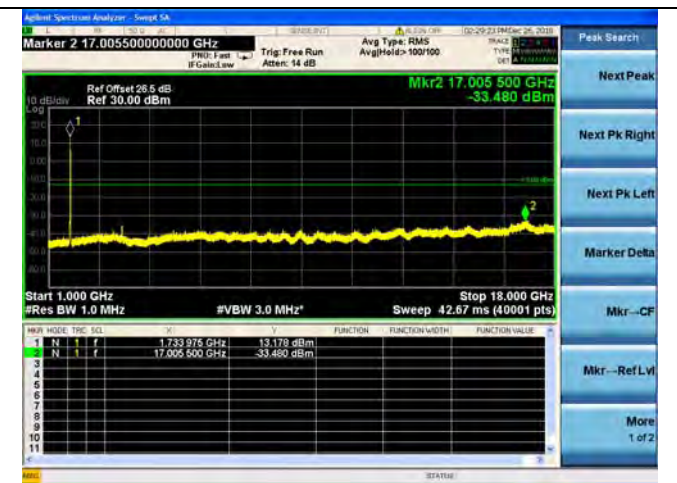

LTE Band 4 15MHz BW Mid Channel

QPSK

16QAM

64QAM

LTE Band 4 15MHz BW High Channel

QPSK

16QAM

64QAM

LTE Band 4 20MHz BW Low Channel

QPSK

16QAM

64QAM

LTE Band 4 20MHz BW Mid Channel

QPSK

16QAM

64QAM