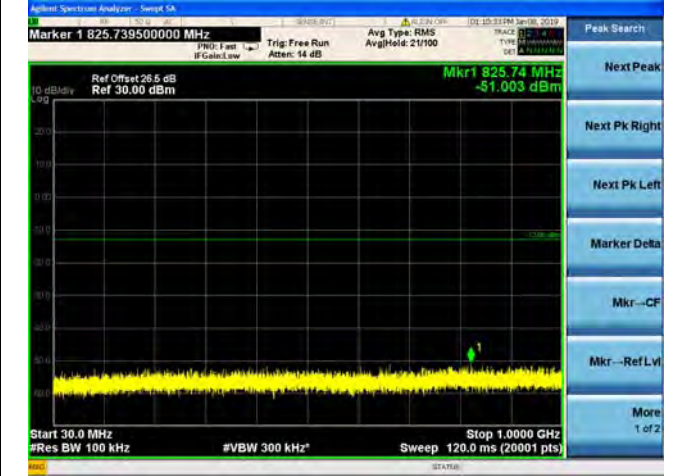

LTE Band 4 3MHz BW High Channel

QPSK

16QAM

64QAM

LTE Band 4 5MHz BW Low Channel

QPSK

16QAM

64QAM

LTE Band 4 5MHz BW Mid Channel

QPSK

16QAM

64QAM

LTE Band 4 5MHz BW High Channel

QPSK

16QAM

64QAM