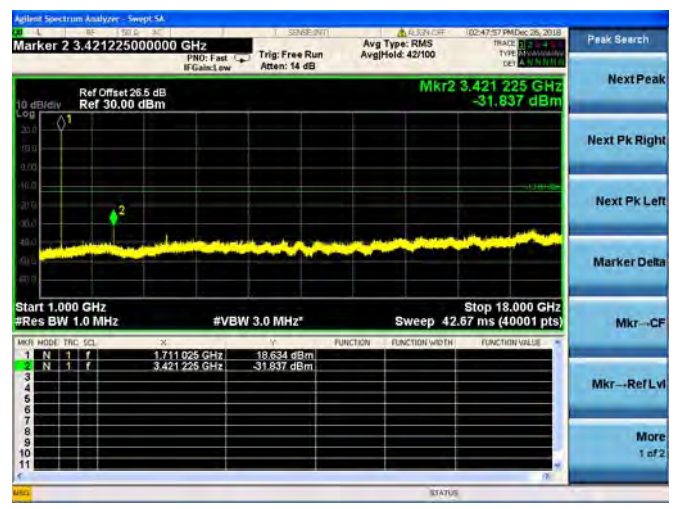

LTE Band 4 1.4MHz BW Mid Channel

QPSK

16QAM

64QAM

LTE Band 4 1.4MHz BW High Channel

QPSK

16QAM

64QAM

LTE Band 4 3MHz BW Low Channel

QPSK

16QAM

64QAM

LTE Band 4 3MHz BW Mid Channel

QPSK

16QAM

64QAM

LTE Band 4 3MHz BW High Channel

QPSK

16QAM

64QAM

LTE Band 4 5MHz BW Low Channel

QPSK

16QAM

64QAM