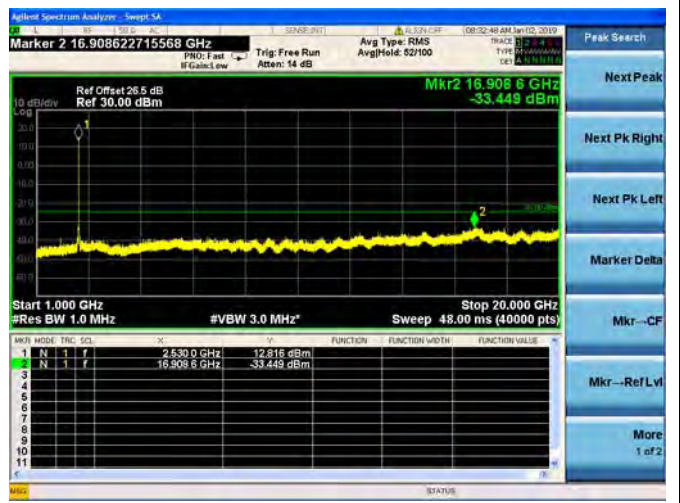

LTE Band 7 10MHz BW Low Channel

QPSK

LTE Band 7 10MHz BW Low Channel
16QAM

LTE Band 7 10MHz BW Low Channel

64QAM

LTE Band 7 10MHz BW Mid Channel

QPSK

LTE Band 7 10MHz BW Mid Channel
16QAM

LTE Band 7 10MHz BW Mid Channel
64QAM

LTE Band 7 10MHz BW High Channel
QPSK

LTE Band 7 10MHz BW High Channel
16QAM

LTE Band 7 10MHz BW High Channel
64QAM

LTE Band 7 15MHz BW Low Channel

QPSK

LTE Band 7 15MHz BW Low Channel
16QAM

LTE Band 7 15MHz BW Low Channel
64QAM

LTE Band 7 15MHz BW Mid Channel

QPSK

LTE Band 7 15MHz BW Mid Channel
16QAM

LTE Band 7 15MHz BW Mid Channel
64QAM

LTE Band 7 15MHz BW High Channel
QPSK