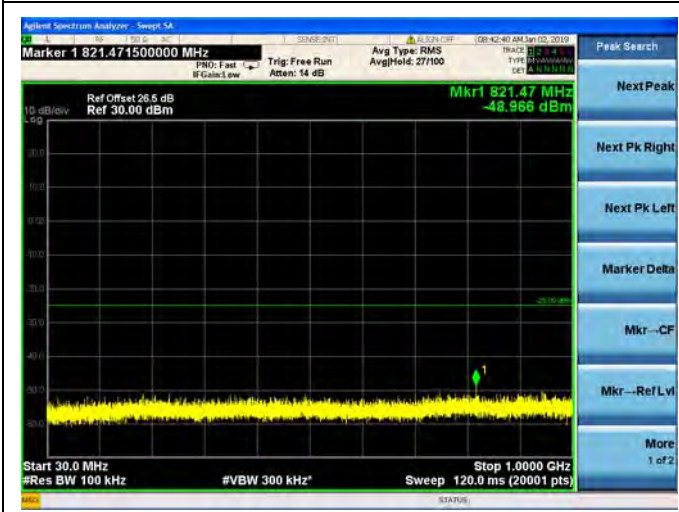

LTE Band 7 5MHz BW Mid Channel

QPSK

LTE Band 7 5MHz BW Mid Channel
16QAM

LTE Band 7 5MHz BW Mid Channel
64QAM

LTE Band 7 5MHz BW High Channel
QPSK

LTE Band 7 5MHz BW High Channel
16QAM

LTE Band 7 5MHz BW High Channel
64QAM