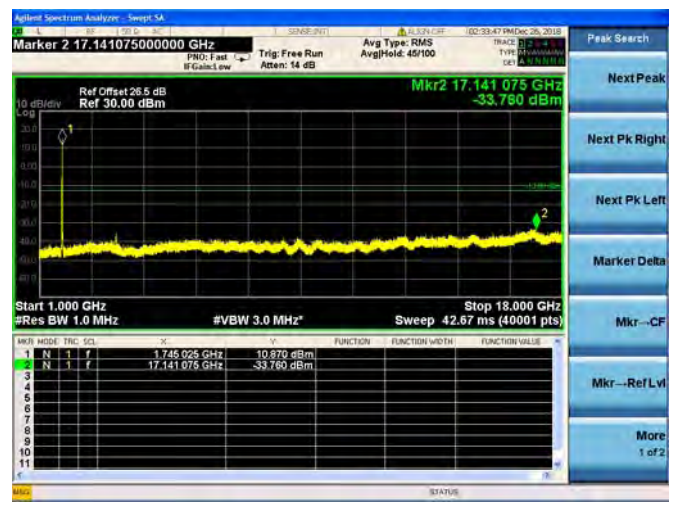

LTE Band 4 10MHz BW High Channel

QPSK

16QAM

64QAM

LTE Band 4 15MHz BW Low Channel

QPSK

16QAM

64QAM

LTE Band 4 15MHz BW Mid Channel

QPSK

16QAM

64QAM

LTE Band 4 15MHz BW High Channel

QPSK

16QAM

64QAM

LTE Band 4 20MHz BW Low Channel

QPSK

16QAM

64QAM

LTE Band 4 20MHz BW Mid Channel

QPSK

16QAM

64QAM