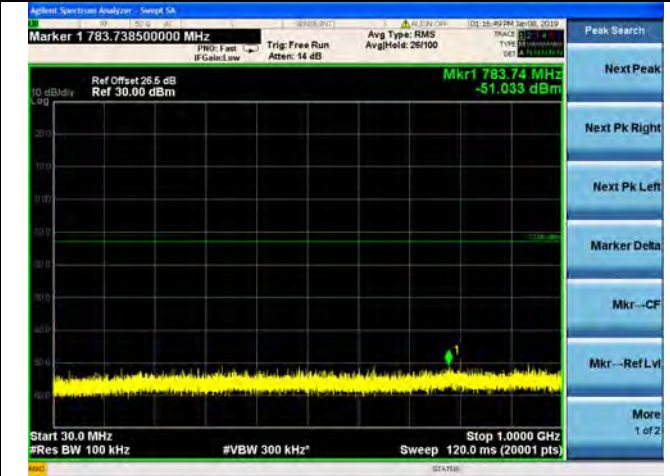

LTE Band 4 20MHz BW Low Channel

QPSK

16QAM

64QAM

LTE Band 4 20MHz BW Mid Channel

QPSK

16QAM

64QAM

LTE Band 4 20MHz BW High Channel

QPSK

16QAM

64QAM

LTE Band 5 1.4MHz BW Low Channel

QPSK

16QAM

64QAM

LTE Band 5 1.4MHz BW Mid Channel

QPSK

16QAM

64QAM

LTE Band 5 1.4MHz BW High Channel

QPSK

16QAM

64QAM