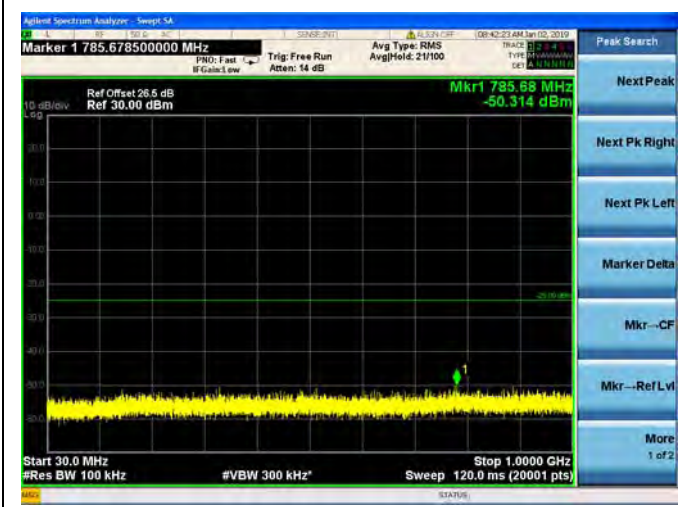

LTE Band 7 10MHz BW Low Channel

QPSK

LTE Band 7 10MHz BW Low Channel
16QAM

LTE Band 7 10MHz BW Low Channel

64QAM

LTE Band 7 10MHz BW Mid Channel

QPSK

LTE Band 7 10MHz BW Mid Channel
16QAM