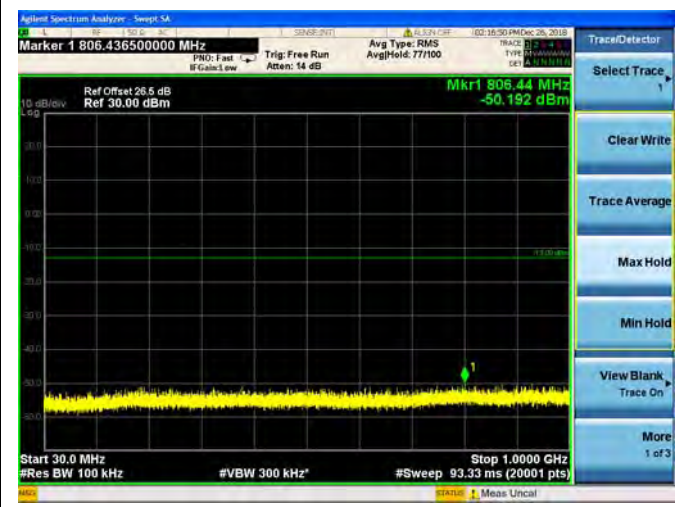

LTE Band 4 3MHz BW High Channel

QPSK

16QAM

64QAM

LTE Band 4 5MHz BW Low Channel

QPSK

16QAM

64QAM

LTE Band 4 5MHz BW Mid Channel

QPSK

16QAM

64QAM

LTE Band 4 5MHz BW High Channel

QPSK

16QAM

64QAM