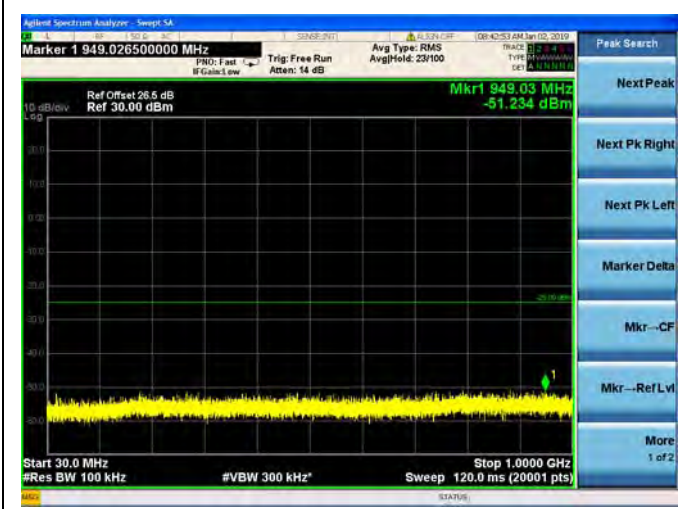

LTE Band 7 5MHz BW Mid Channel

QPSK

LTE Band 7 5MHz BW Mid Channel
16QAM

LTE Band 7 5MHz BW Mid Channel
64QAM

LTE Band 7 5MHz BW High Channel
QPSK

LTE Band 7 5MHz BW High Channel
16QAM

LTE Band 7 5MHz BW High Channel
64QAM