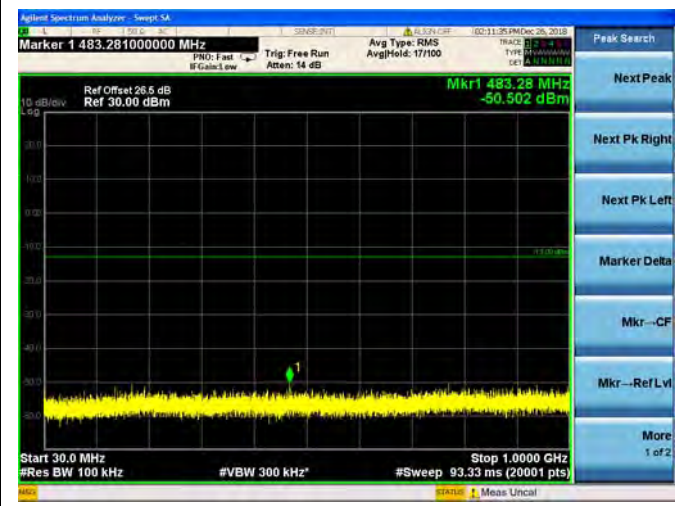

LTE Band 4 20MHz BW Low Channel

QPSK

16QAM

64QAM

LTE Band 4 20MHz BW Mid Channel

QPSK

16QAM

64QAM

LTE Band 4 20MHz BW High Channel

QPSK

16QAM

64QAM

LTE Band 5 1.4MHz BW Low Channel

QPSK

16QAM

64QAM