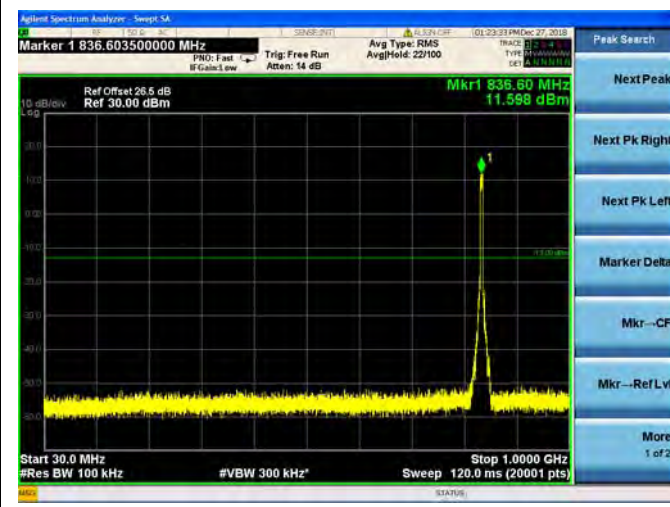

LTE Band 5 3MHz BW Low Channel

QPSK

16QAM

64QAM

LTE Band 5 3MHz BW Mid Channel

QPSK

16QAM

64QAM

LTE Band 5 3MHz BW High Channel

QPSK

16QAM

64QAM

LTE Band 5 5MHz BW Low Channel

QPSK

16QAM

64QAM

LTE Band 5 5MHz BW Mid Channel

QPSK

16QAM

64QAM

LTE Band 5 5MHz BW High Channel

QPSK

16QAM

64QAM