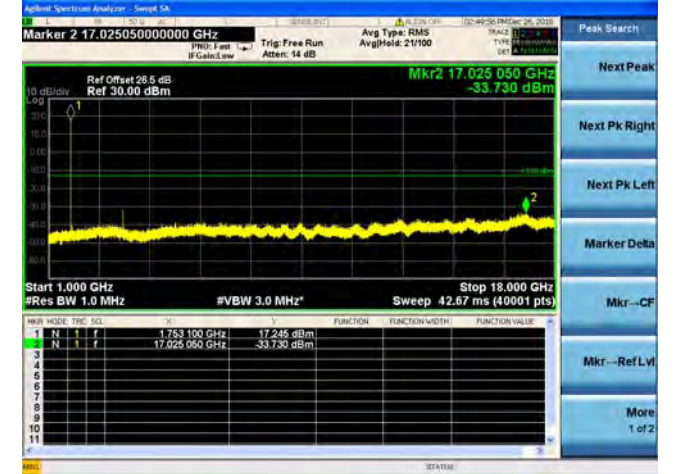

LTE Band 4 3MHz BW High Channel

QPSK

16QAM

64QAM

LTE Band 4 5MHz BW Low Channel

QPSK

16QAM

64QAM

LTE Band 4 5MHz BW Mid Channel

QPSK

16QAM

64QAM

LTE Band 4 5MHz BW High Channel

QPSK

16QAM

64QAM