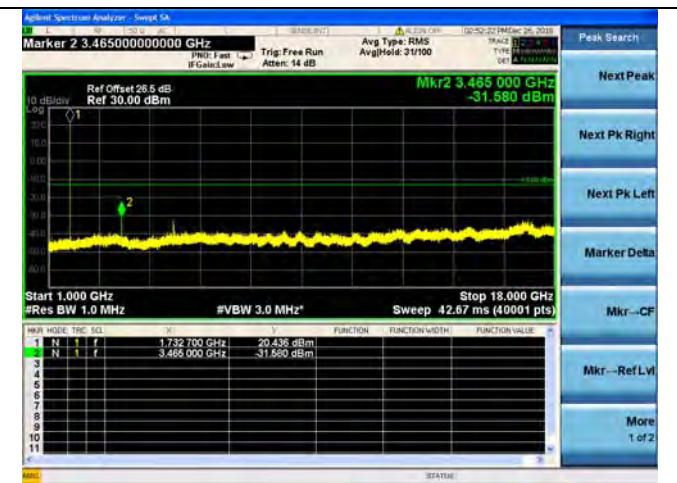

LTE Band 4 1.4MHz BW Mid Channel

QPSK

16QAM

64QAM

LTE Band 4 1.4MHz BW High Channel

QPSK

16QAM

64QAM

LTE Band 4 3MHz BW Low Channel

QPSK

16QAM

64QAM

LTE Band 4 3MHz BW Mid Channel

QPSK

16QAM

64QAM