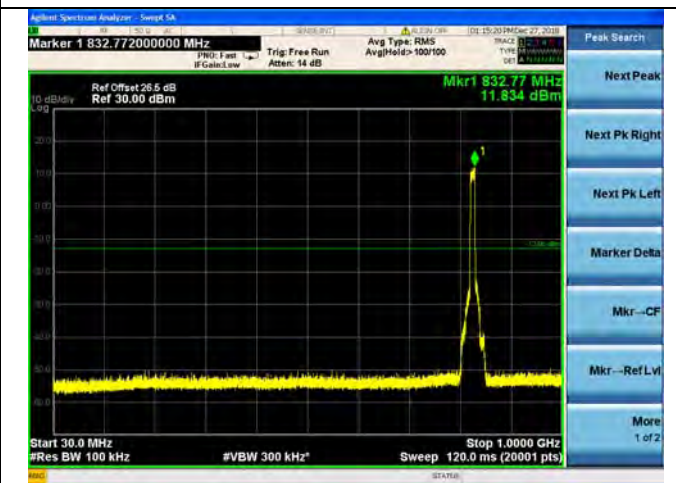

LTE Band 5 10MHz BW Low Channel

QPSK

16QAM

64QAM

LTE Band 5 10MHz BW Mid Channel

QPSK

16QAM

64QAM