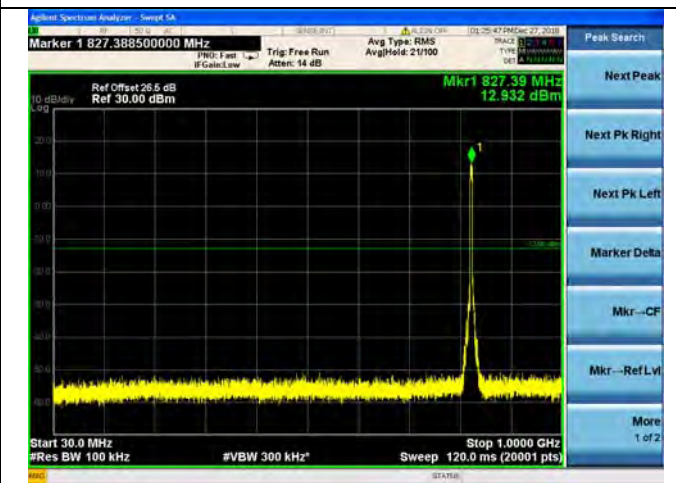

LTE Band 5 3MHz BW High Channel

QPSK

16QAM

64QAM

LTE Band 5 5MHz BW Low Channel

QPSK

16QAM

64QAM

LTE Band 5 5MHz BW Mid Channel

QPSK

16QAM

64QAM

LTE Band 5 5MHz BW High Channel

QPSK

16QAM

64QAM