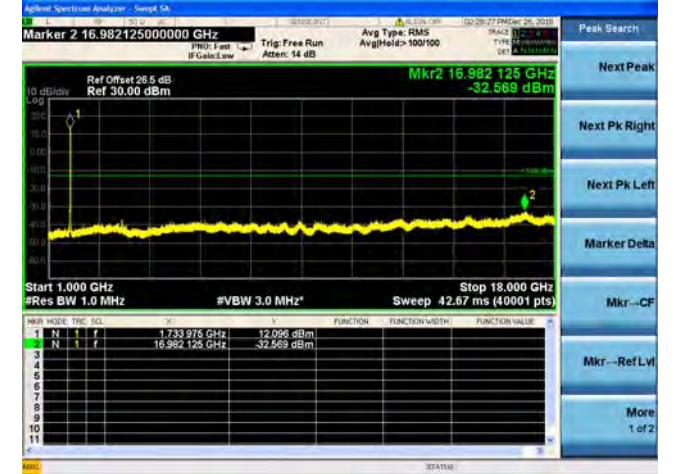

LTE Band 4 20MHz BW Low Channel

QPSK

16QAM

64QAM

LTE Band 4 20MHz BW Mid Channel

QPSK

16QAM

64QAM

LTE Band 4 20MHz BW High Channel

QPSK

16QAM

64QAM

LTE Band 5 1.4MHz BW Low Channel

QPSK

16QAM

64QAM