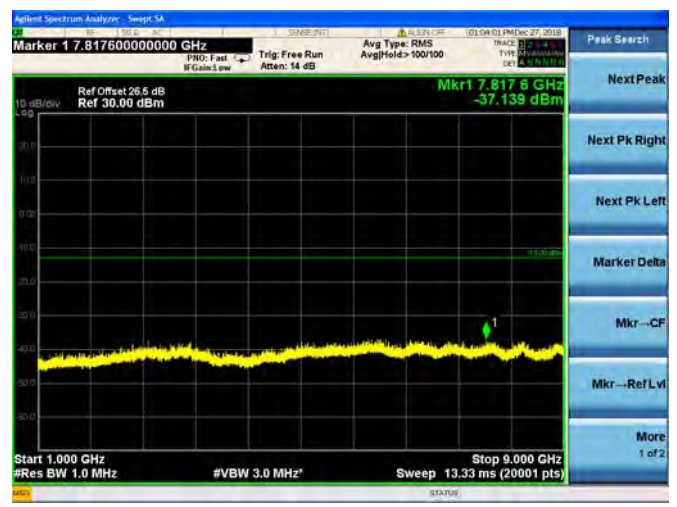

LTE Band 4 20MHz BW High Channel

QPSK

16QAM

64QAM

LTE Band 5 1.4MHz BW Low Channel

QPSK

16QAM

64QAM

LTE Band 5 1.4MHz BW Mid Channel

QPSK

16QAM

64QAM

LTE Band 5 1.4MHz BW High Channel

QPSK

16QAM

64QAM

LTE Band 5 3MHz BW Low Channel

QPSK

16QAM

64QAM

LTE Band 5 3MHz BW Mid Channel

QPSK

16QAM

64QAM