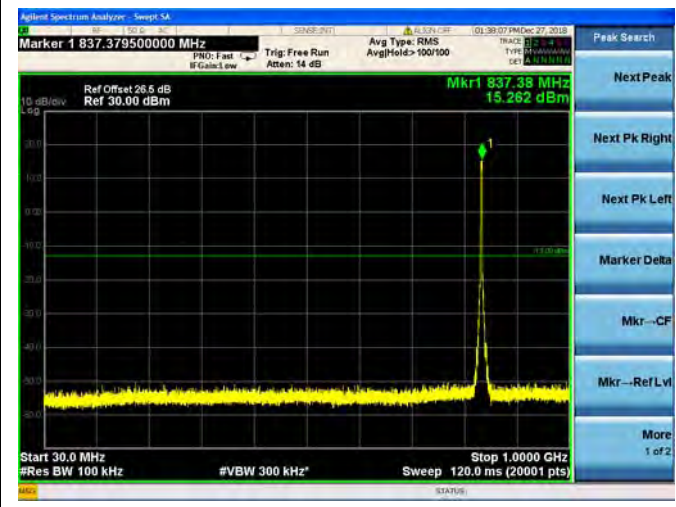

LTE Band 5 1.4MHz BW Mid Channel

QPSK

16QAM

64QAM

LTE Band 5 1.4MHz BW High Channel

QPSK

16QAM

64QAM

LTE Band 5 3MHz BW Low Channel

QPSK

16QAM

64QAM

LTE Band 5 3MHz BW Mid Channel

QPSK

16QAM

64QAM

LTE Band 5 3MHz BW High Channel

QPSK

16QAM

64QAM

LTE Band 5 5MHz BW Low Channel

QPSK

16QAM

64QAM