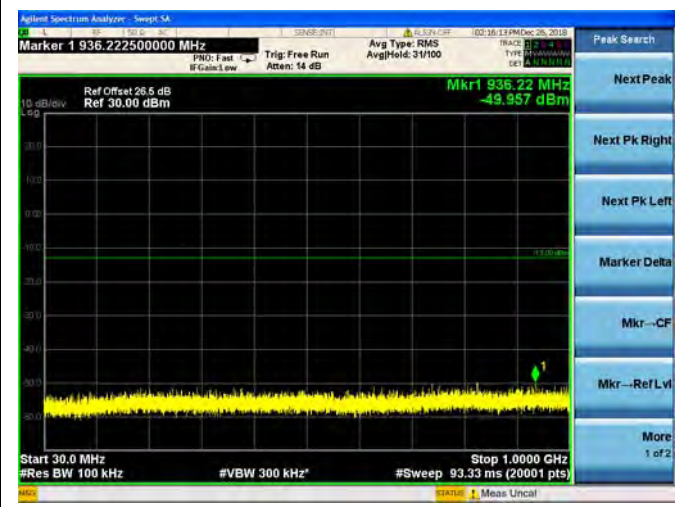

LTE Band 4 5MHz BW Mid Channel

QPSK

16QAM

64QAM

LTE Band 4 5MHz BW High Channel

QPSK

16QAM

64QAM

LTE Band 4 10MHz BW Low Channel

QPSK

16QAM

64QAM

LTE Band 4 10MHz BW Mid Channel

QPSK

16QAM

64QAM

LTE Band 4 10MHz BW High Channel

QPSK

16QAM

64QAM

LTE Band 4 15MHz BW Low Channel

QPSK

16QAM

64QAM