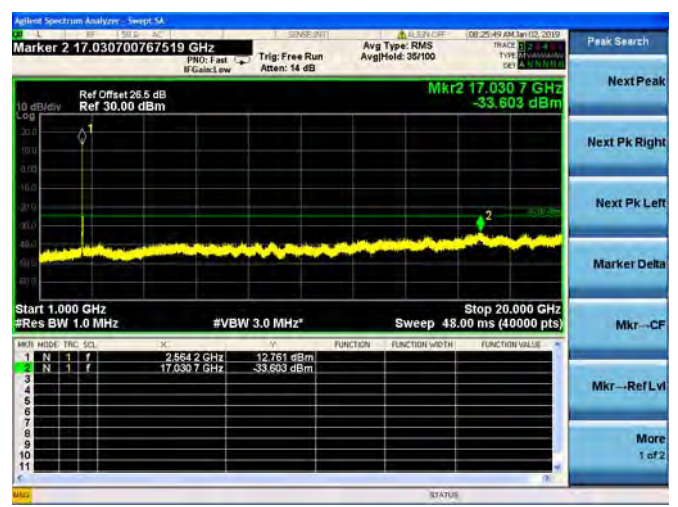

LTE Band 7 10MHz BW Low Channel

QPSK

LTE Band 7 10MHz BW Low Channel
16QAM

LTE Band 7 10MHz BW Low Channel

64QAM

LTE Band 7 10MHz BW Mid Channel

QPSK

LTE Band 7 10MHz BW Mid Channel
16QAM

LTE Band 7 10MHz BW Mid Channel
64QAM

LTE Band 7 10MHz BW High Channel
QPSK

LTE Band 7 10MHz BW High Channel
16QAM

LTE Band 7 10MHz BW High Channel
64QAM

LTE Band 7 15MHz BW Low Channel

QPSK

LTE Band 7 15MHz BW Low Channel
16QAM