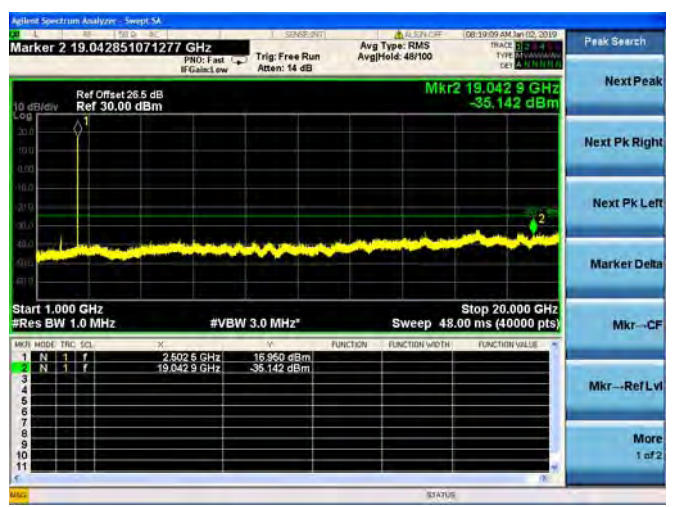

LTE Band 5 10MHz BW Low Channel

QPSK

16QAM

64QAM

LTE Band 5 10MHz BW Mid Channel

QPSK

16QAM

64QAM

LTE Band 5 10MHz BW High Channel

QPSK

16QAM

64QAM

LTE Band 7 5MHz BW Low Channel

QPSK

LTE Band 7 5MHz BW Low Channel
16QAM

LTE Band 7 5MHz BW Low Channel
64QAM