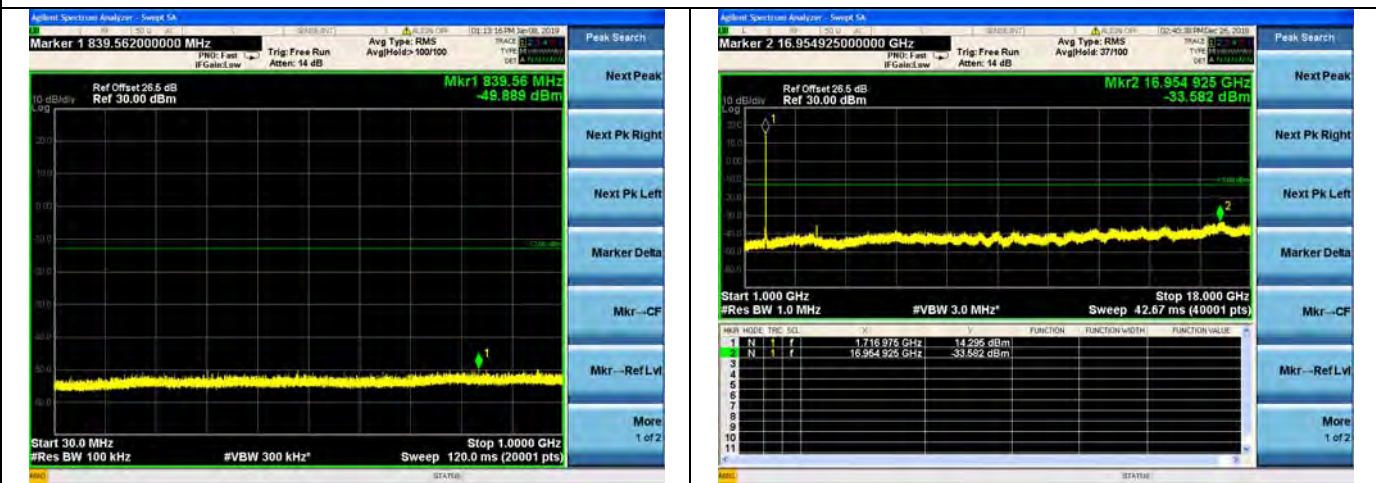

LTE Band 4 10MHz BW Low Channel

QPSK

16QAM

64QAM

LTE Band 4 10MHz BW Mid Channel

QPSK

16QAM

64QAM

LTE Band 4 10MHz BW High Channel

QPSK

16QAM

64QAM

LTE Band 4 15MHz BW Low Channel

QPSK

16QAM

64QAM