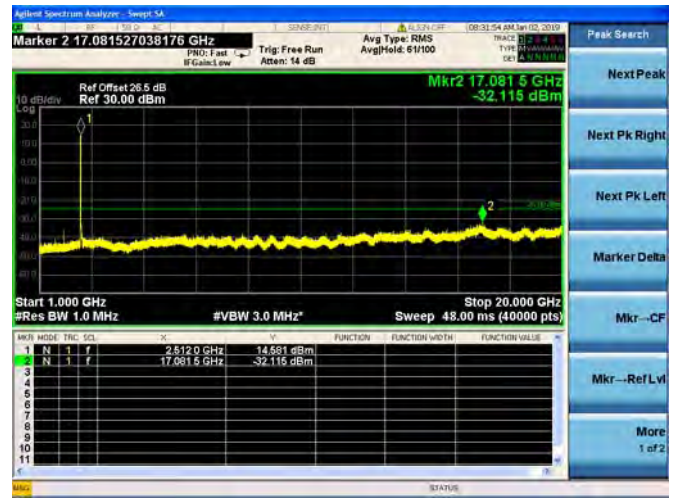

LTE Band 7 10MHz BW Low Channel

QPSK

LTE Band 7 10MHz BW Low Channel
16QAM

LTE Band 7 10MHz BW Low Channel

64QAM

LTE Band 7 10MHz BW Mid Channel

QPSK

LTE Band 7 10MHz BW Mid Channel
16QAM

LTE Band 7 10MHz BW Mid Channel
64QAM

LTE Band 7 10MHz BW High Channel
QPSK

LTE Band 7 10MHz BW High Channel
16QAM

LTE Band 7 10MHz BW High Channel
64QAM

LTE Band 7 15MHz BW Low Channel

QPSK

LTE Band 7 15MHz BW Low Channel
16QAM