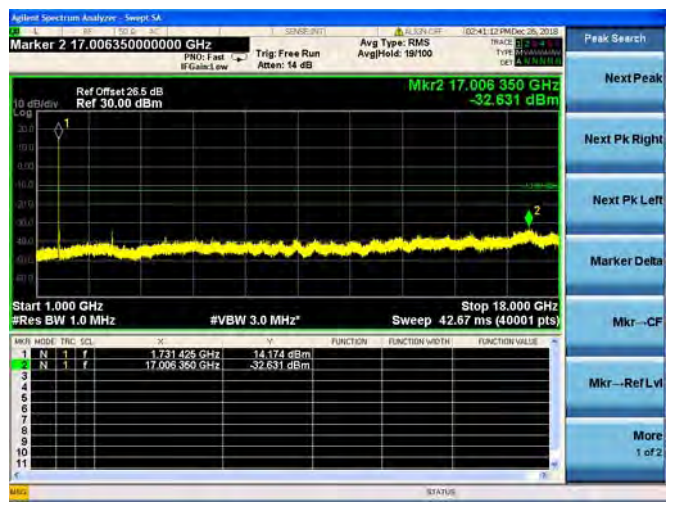

LTE Band 4 5MHz BW Mid Channel

QPSK

16QAM

64QAM

LTE Band 4 5MHz BW High Channel

QPSK

16QAM

64QAM

LTE Band 4 10MHz BW Low Channel

QPSK

16QAM

64QAM

LTE Band 4 10MHz BW Mid Channel

QPSK

16QAM

64QAM

LTE Band 4 10MHz BW High Channel

QPSK

16QAM

64QAM

LTE Band 4 15MHz BW Low Channel

QPSK

16QAM

64QAM