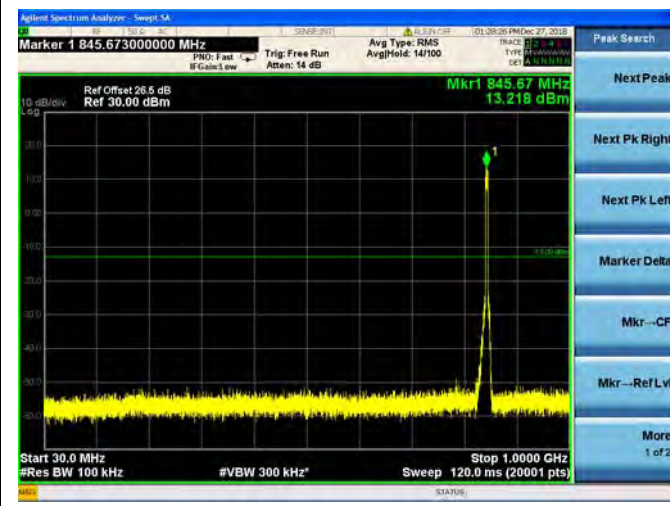

LTE Band 5 3MHz BW High Channel

QPSK

16QAM

64QAM

LTE Band 5 5MHz BW Low Channel

QPSK

16QAM

64QAM

LTE Band 5 5MHz BW Mid Channel

QPSK

16QAM

64QAM

LTE Band 5 5MHz BW High Channel

QPSK

16QAM

64QAM

LTE Band 5 10MHz BW Low Channel

QPSK

16QAM

64QAM

LTE Band 5 10MHz BW Mid Channel

QPSK

16QAM

64QAM