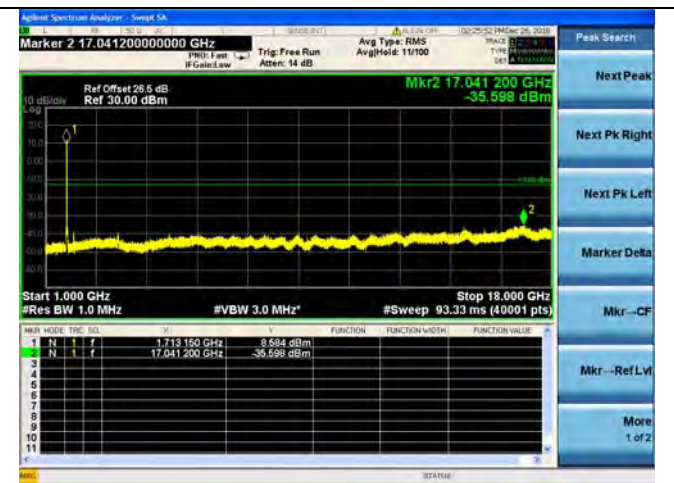

LTE Band 4 20MHz BW Low Channel

QPSK

16QAM

64QAM

LTE Band 4 20MHz BW Mid Channel

QPSK

16QAM

64QAM

LTE Band 4 20MHz BW High Channel

QPSK

16QAM

64QAM

LTE Band 5 1.4MHz BW Low Channel

QPSK

16QAM

64QAM