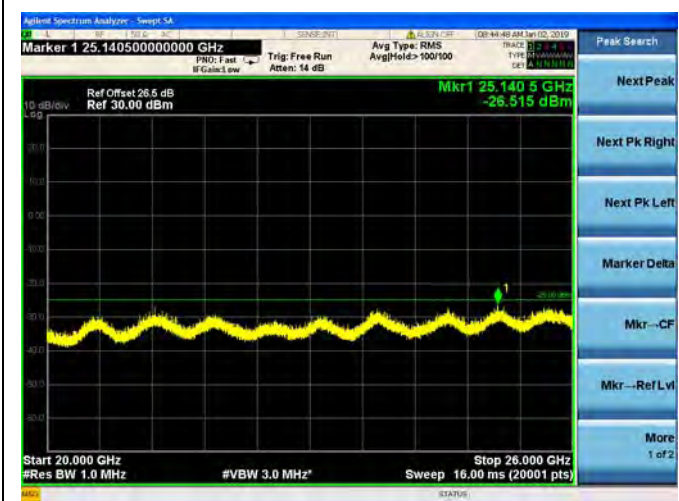

LTE Band 5 10MHz BW High Channel

QPSK

16QAM

64QAM

LTE Band 7 5MHz BW Low Channel

QPSK

LTE Band 7 5MHz BW Low Channel
16QAM

LTE Band 7 5MHz BW Low Channel
64QAM

LTE Band 7 5MHz BW Mid Channel

QPSK

LTE Band 7 5MHz BW Mid Channel
16QAM

LTE Band 7 5MHz BW Mid Channel
64QAM

LTE Band 7 5MHz BW High Channel
QPSK

LTE Band 7 5MHz BW High Channel
16QAM

LTE Band 7 5MHz BW High Channel
64QAM

LTE Band 7 10MHz BW Low Channel

QPSK

LTE Band 7 10MHz BW Low Channel
16QAM

LTE Band 7 10MHz BW Low Channel

64QAM

LTE Band 7 10MHz BW Mid Channel

QPSK

LTE Band 7 10MHz BW Mid Channel
16QAM