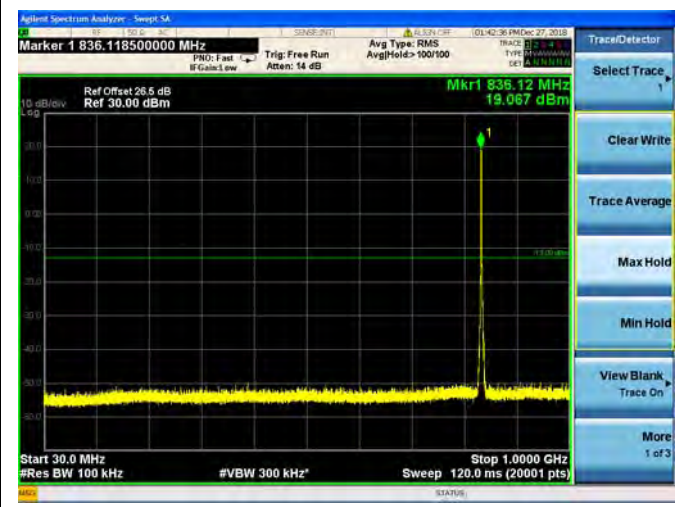

LTE Band 4 20MHz BW High Channel

QPSK

16QAM

64QAM

LTE Band 5 1.4MHz BW Low Channel

QPSK

16QAM

64QAM

LTE Band 5 1.4MHz BW Mid Channel

QPSK

16QAM

64QAM

LTE Band 5 1.4MHz BW High Channel

QPSK

16QAM

64QAM