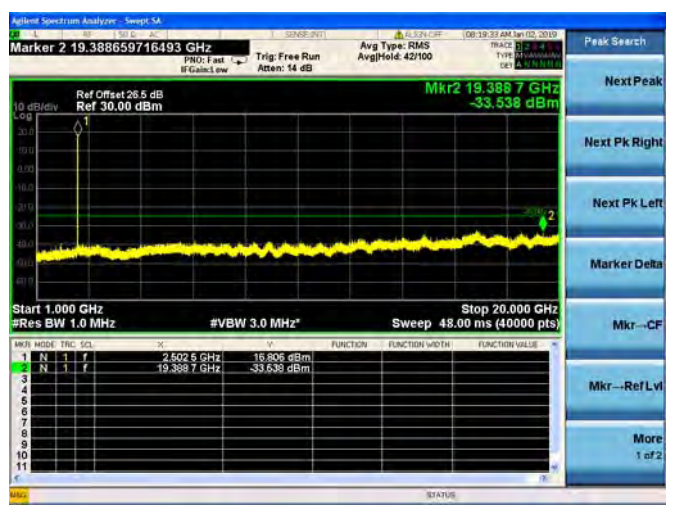

LTE Band 5 10MHz BW Low Channel

QPSK

16QAM

64QAM

LTE Band 5 10MHz BW Mid Channel

QPSK

16QAM

64QAM

LTE Band 5 10MHz BW High Channel

QPSK

16QAM

64QAM

LTE Band 7 5MHz BW Low Channel

QPSK

LTE Band 7 5MHz BW Low Channel
16QAM

LTE Band 7 5MHz BW Low Channel
64QAM