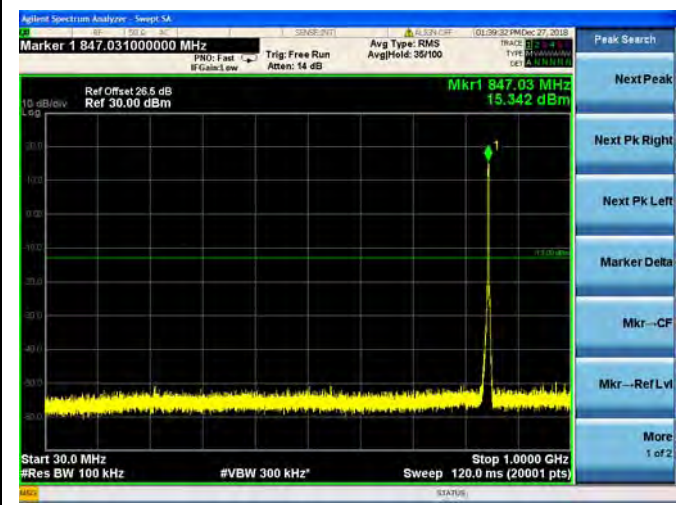

LTE Band 5 1.4MHz BW Mid Channel

QPSK

16QAM

64QAM

LTE Band 5 1.4MHz BW High Channel

QPSK

16QAM

64QAM

LTE Band 5 3MHz BW Low Channel

QPSK

16QAM

64QAM

LTE Band 5 3MHz BW Mid Channel

QPSK

16QAM

64QAM

LTE Band 5 3MHz BW High Channel

QPSK

16QAM

64QAM

LTE Band 5 5MHz BW Low Channel

QPSK

16QAM

64QAM