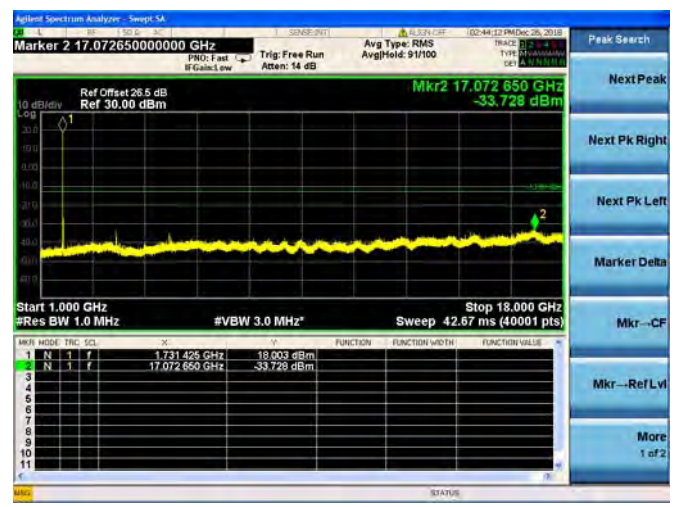

LTE Band 4 3MHz BW Low Channel

QPSK

16QAM

64QAM

LTE Band 4 3MHz BW Mid Channel

QPSK

16QAM

64QAM

LTE Band 4 3MHz BW High Channel

QPSK

16QAM

64QAM

LTE Band 4 5MHz BW Low Channel

QPSK

16QAM

64QAM

LTE Band 4 5MHz BW Mid Channel

QPSK

16QAM

64QAM

LTE Band 4 5MHz BW High Channel

QPSK

16QAM

64QAM