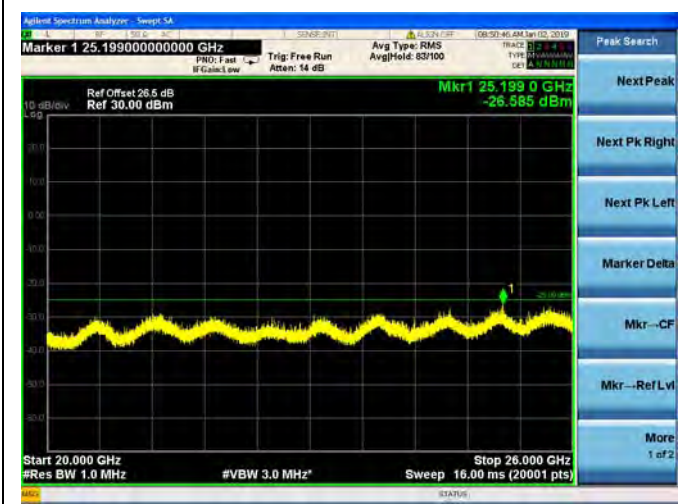

LTE Band 5 10MHz BW High Channel

QPSK

16QAM

64QAM

LTE Band 7 5MHz BW Low Channel

QPSK

LTE Band 7 5MHz BW Low Channel
16QAM

LTE Band 7 5MHz BW Low Channel
64QAM

LTE Band 7 5MHz BW Mid Channel

QPSK

LTE Band 7 5MHz BW Mid Channel
16QAM

LTE Band 7 5MHz BW Mid Channel
64QAM

LTE Band 7 5MHz BW High Channel
QPSK

LTE Band 7 5MHz BW High Channel
16QAM

LTE Band 7 5MHz BW High Channel
64QAM

LTE Band 7 10MHz BW Low Channel

QPSK

LTE Band 7 10MHz BW Low Channel
16QAM

LTE Band 7 10MHz BW Low Channel

64QAM

LTE Band 7 10MHz BW Mid Channel

QPSK

LTE Band 7 10MHz BW Mid Channel
16QAM