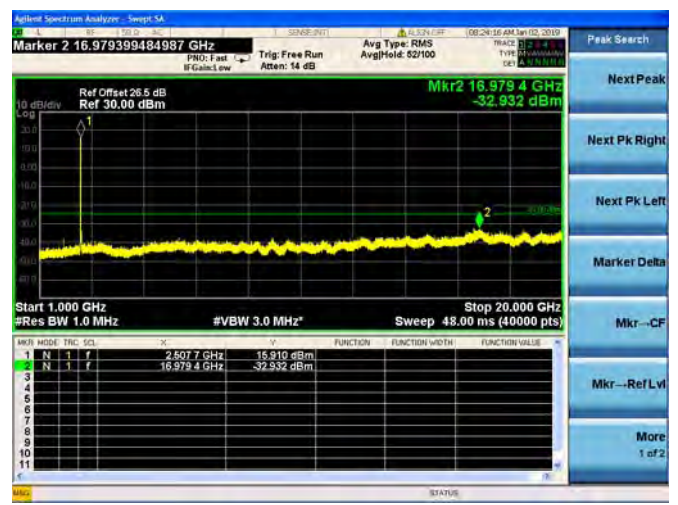

LTE Band 7 10MHz BW Low Channel
16QAM