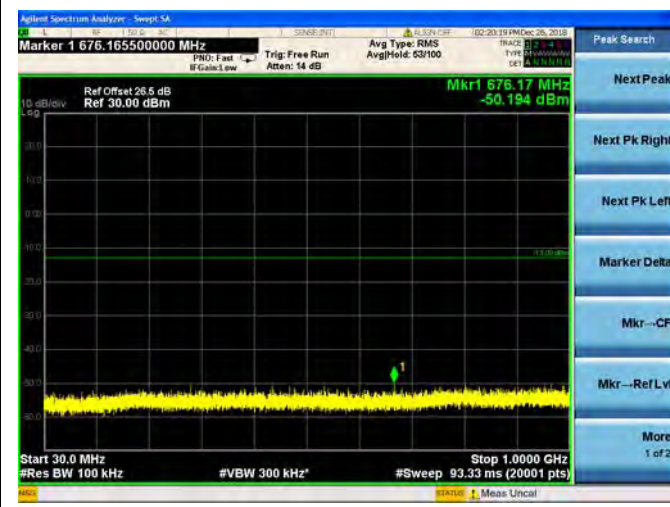

LTE Band 4 1.4MHz BW Mid Channel

QPSK

16QAM

64QAM

LTE Band 4 1.4MHz BW High Channel

QPSK

16QAM

64QAM

LTE Band 4 3MHz BW Low Channel

QPSK

16QAM

64QAM

LTE Band 4 3MHz BW Mid Channel

QPSK

16QAM

64QAM

LTE Band 4 3MHz BW High Channel

QPSK

16QAM

64QAM

LTE Band 4 5MHz BW Low Channel

QPSK

16QAM

64QAM