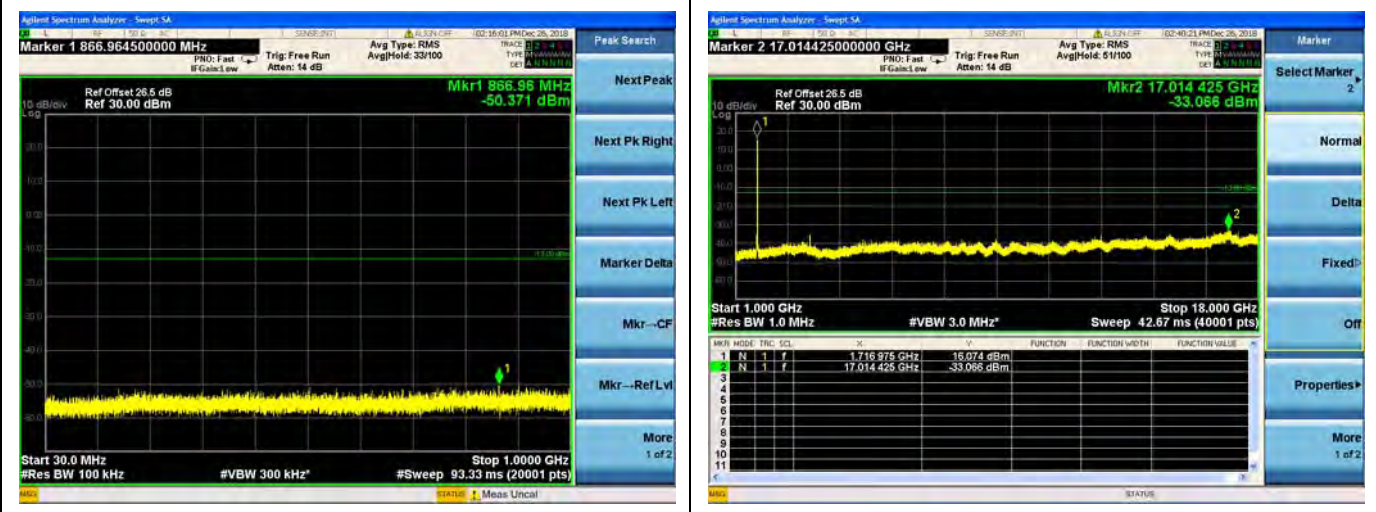

LTE Band 4 5MHz BW Mid Channel

QPSK

16QAM

64QAM

LTE Band 4 5MHz BW High Channel

QPSK

16QAM

64QAM

LTE Band 4 10MHz BW Low Channel

QPSK

16QAM

64QAM

LTE Band 4 10MHz BW Mid Channel

QPSK

16QAM

64QAM