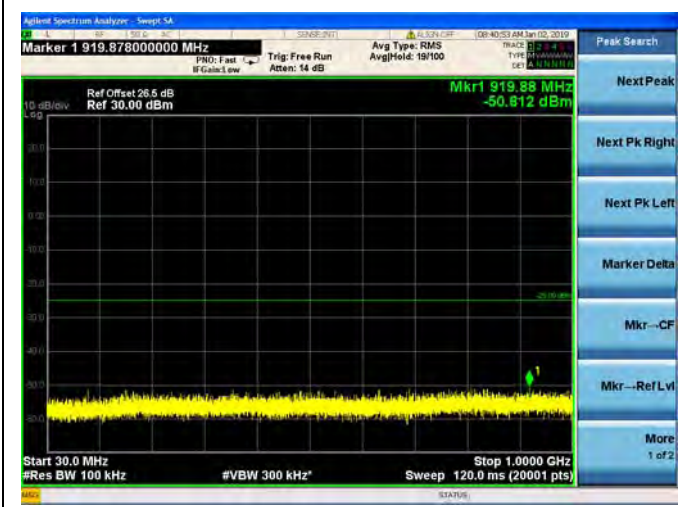

LTE Band 7 10MHz BW Mid Channel
64QAM

LTE Band 7 10MHz BW High Channel
QPSK

LTE Band 7 10MHz BW High Channel
16QAM

LTE Band 7 10MHz BW High Channel
64QAM

LTE Band 7 15MHz BW Low Channel

QPSK

LTE Band 7 15MHz BW Low Channel
16QAM

LTE Band 7 15MHz BW Low Channel
64QAM

LTE Band 7 15MHz BW Mid Channel

QPSK

LTE Band 7 15MHz BW Mid Channel
16QAM

LTE Band 7 15MHz BW Mid Channel
64QAM

LTE Band 7 15MHz BW High Channel
QPSK