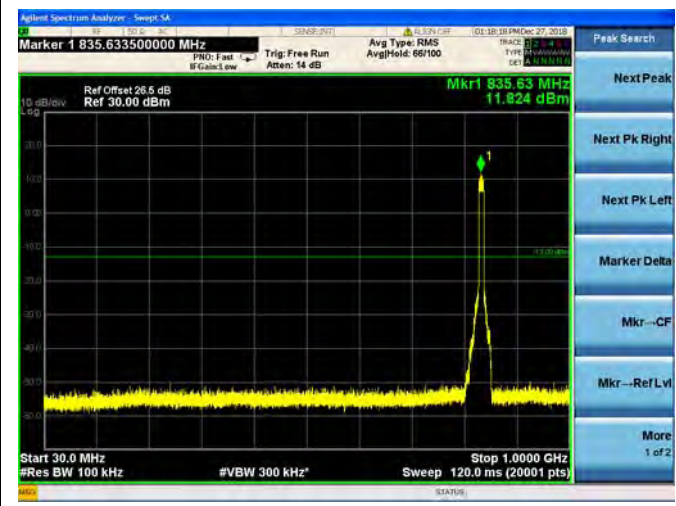

LTE Band 5 10MHz BW Low Channel

QPSK

16QAM

64QAM

LTE Band 5 10MHz BW Mid Channel

QPSK

16QAM

64QAM