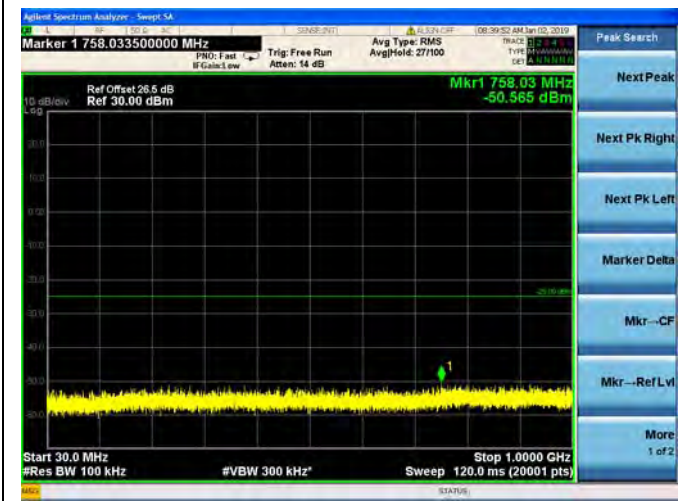

LTE Band 7 10MHz BW Low Channel

QPSK

LTE Band 7 10MHz BW Low Channel
16QAM

LTE Band 7 10MHz BW Low Channel

64QAM

LTE Band 7 10MHz BW Mid Channel

QPSK

LTE Band 7 10MHz BW Mid Channel
16QAM

LTE Band 7 10MHz BW Mid Channel
64QAM

LTE Band 7 10MHz BW High Channel
QPSK

LTE Band 7 10MHz BW High Channel
16QAM

LTE Band 7 10MHz BW High Channel
64QAM

LTE Band 7 15MHz BW Low Channel

QPSK

LTE Band 7 15MHz BW Low Channel
16QAM