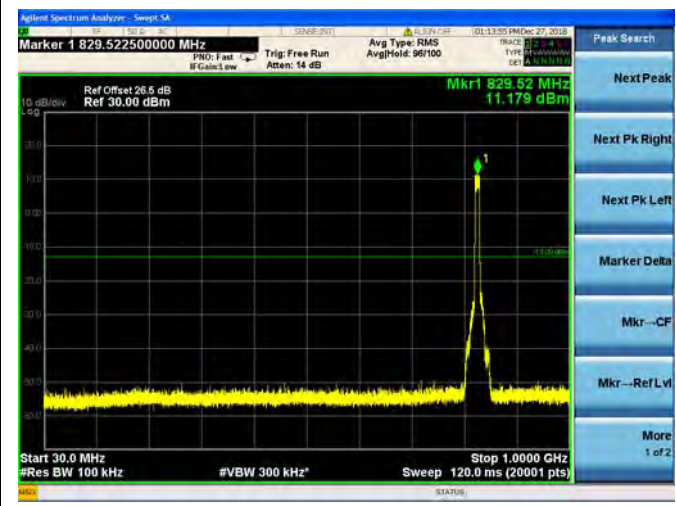

LTE Band 5 5MHz BW Mid Channel

QPSK

16QAM

64QAM

LTE Band 5 5MHz BW High Channel

QPSK

16QAM

64QAM

LTE Band 5 10MHz BW Low Channel

QPSK

16QAM

64QAM

LTE Band 5 10MHz BW Mid Channel

QPSK

16QAM

64QAM