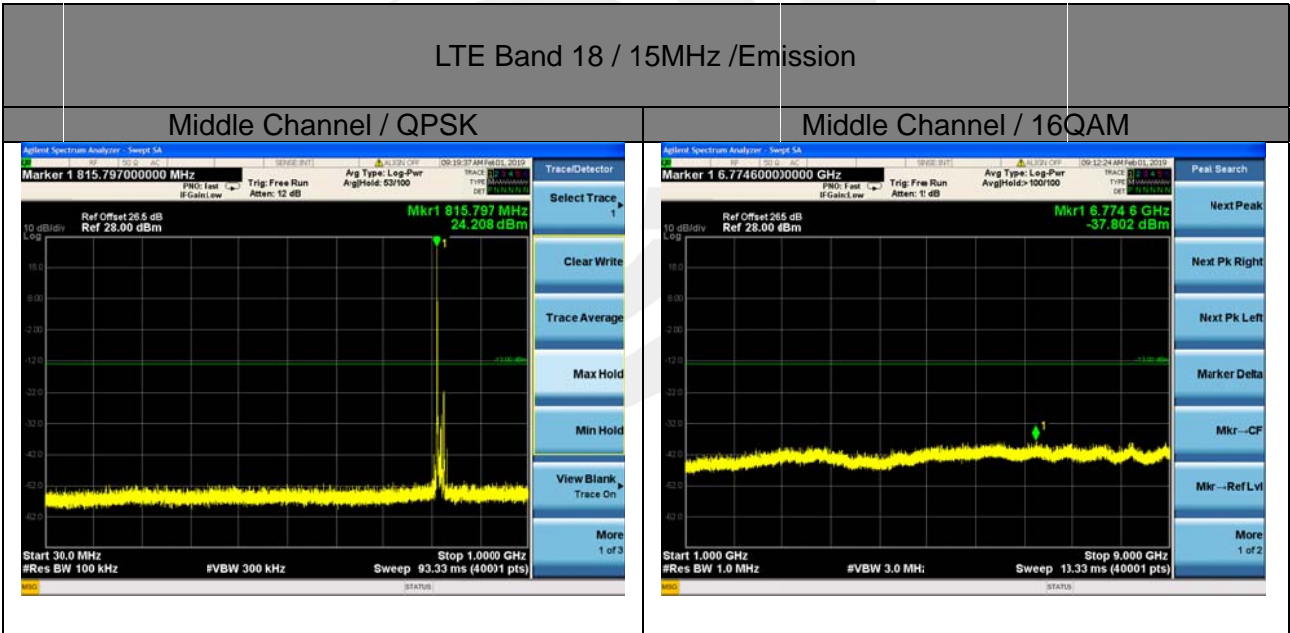

Highest Channel / 64QAM

LTE BAND18

LTE Band 18/ 10MHz /Emission

Lowest Channel / QPSK

Lowest Channel / 16QAM

Middle Channel / QPSK

Middle Channel / 16QAM

Highest Channel / QPSK

Highest Channel / 16QAM

LTE BAND18

LTE Band 18/ 10MHz /Emission

LTE BAND18

LTE BAND18

LTE BAND26

LTE BAND26

LTE BAND 26

LTE BAND 26

LTE BAND26

LTE BAND26

LTE BAND26

LTE Band 26 / 10MHz /Emission

Lowest Channel / QPSK

Lowest Channel / 16QAM

LTE BAND26