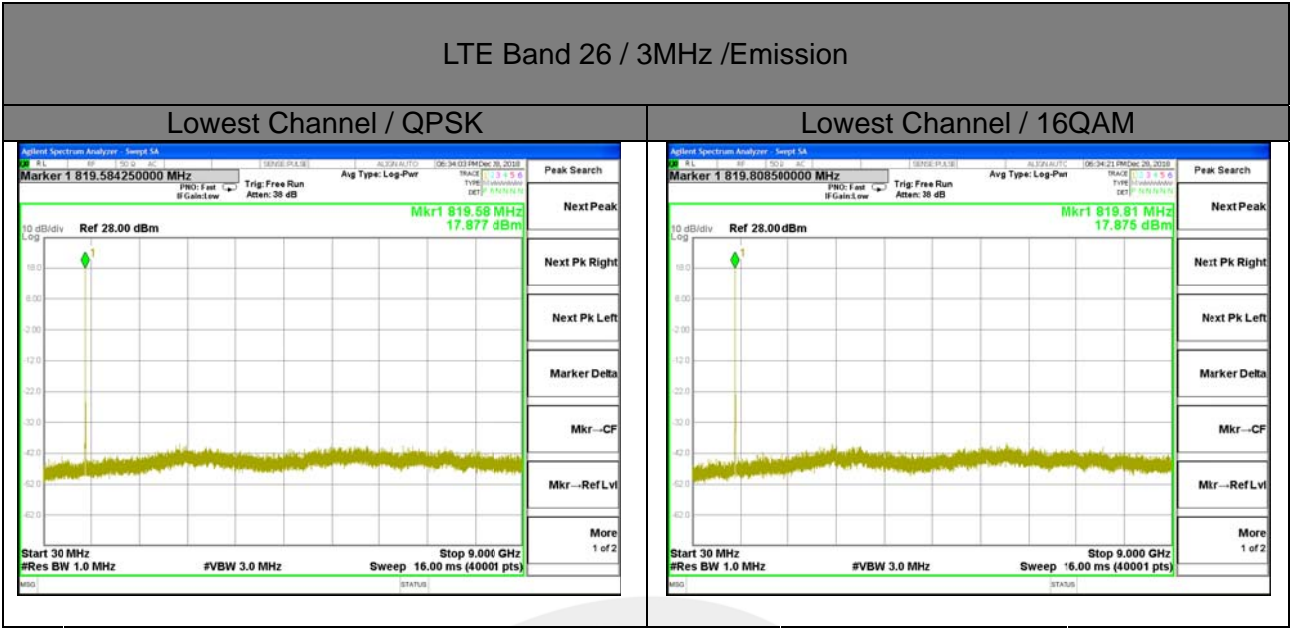

Highest Channel / 64QAM

LTE BAND18

LTE Band 18/ 10MHz /Emission

Lowest Channel / QPSK

Lowest Channel / 16QAM

Middle Channel / QPSK

Middle Channel / 16QAM

Highest Channel / QPSK

Highest Channel / 16QAM

LTE BAND18

LTE Band 18/ 10MHz /Emission

LTE BAND18

LTE BAND18

LTE BAND26

LTE BAND26

LTE BAND 26

LTE BAND 26

LTE BAND26

LTE BAND26

LTE BAND26

LTE Band 26 / 10MHz /Emission

Lowest Channel / QPSK

Lowest Channel / 16QAM

LTE BAND26