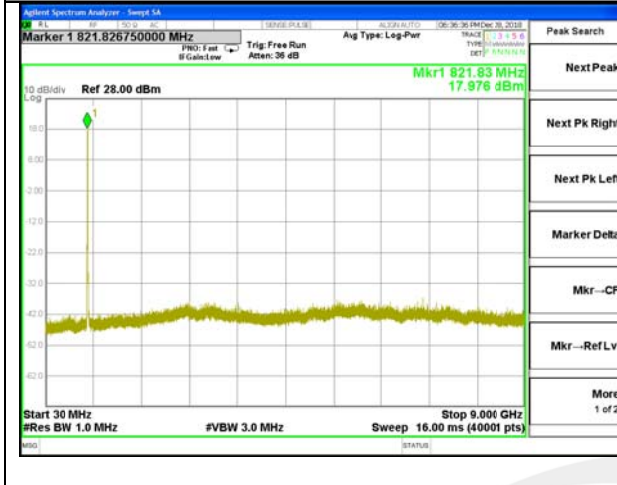

Highest Channel / 16QAM

LTE BAND18

LTE Band 18/ 10MHz /Emission

LTE BAND18

LTE BAND18

LTE BAND26

LTE BAND26

LTE BAND 26

LTE BAND 26

LTE BAND26

LTE BAND26

LTE BAND26

LTE Band 26 / 10MHz /Emission

Lowest Channel / QPSK

Lowest Channel / 16QAM

LTE BAND26

LTE Band 26 / 10MHz /Emission

Lowest Channel / 64QAM

Lowest Channel / 64QAM