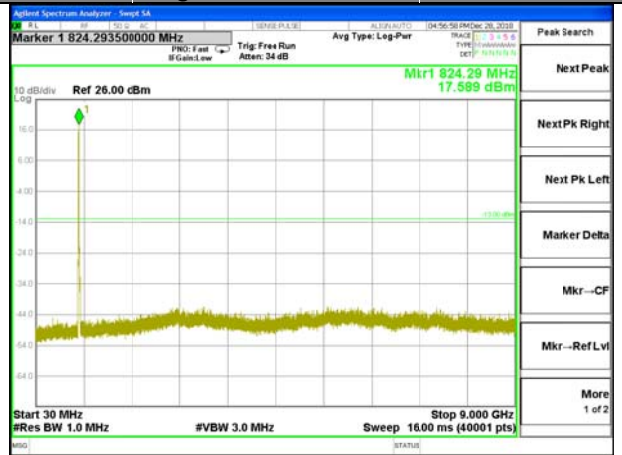

#### Highest Channel / QPSK

#### Highest Channel / 16QAM

LTE BAND18

LTE Band 18 / 5MHz /Emission

Lowest Channel / 64QAM

Lowest Channel / 64QAM

Middle Channel / 64QAM

Middle Channel / 64QAM

Highest Channel / 64QAM

Highest Channel / 64QAM

LTE BAND18

LTE Band 18/ 10MHz /Emission

Lowest Channel / QPSK

Lowest Channel / 16QAM

Middle Channel / QPSK

Middle Channel / 16QAM

Highest Channel / QPSK

Highest Channel / 16QAM

LTE BAND18

LTE Band 18/ 10MHz /Emission

LTE BAND18

LTE BAND18

LTE BAND26

LTE BAND26

LTE BAND 26