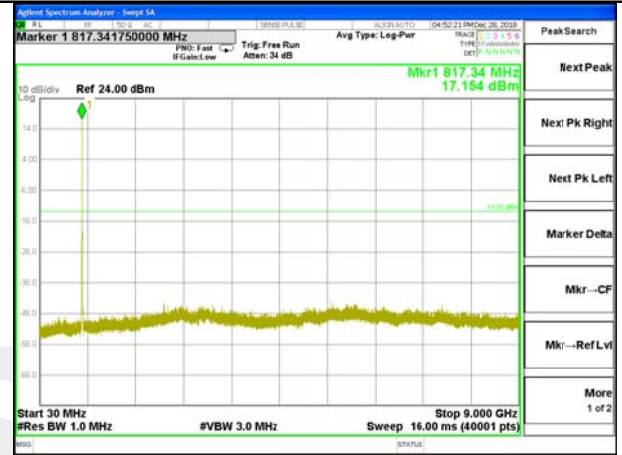

Lowest Channel / 16QAM