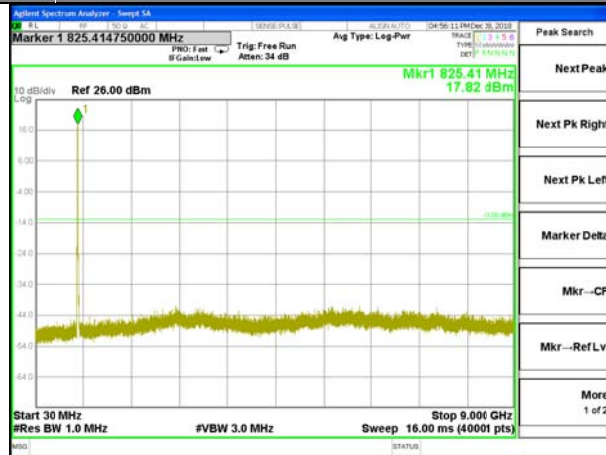

#### Highest Channel / QPSK

#### Highest Channel / 16QAM

LTE BAND18

LTE Band 18 / 5MHz /Emission

Lowest Channel / 64QAM

Lowest Channel / 64QAM

Middle Channel / 64QAM

Middle Channel / 64QAM

Highest Channel / 64QAM

Highest Channel / 64QAM

LTE BAND18

LTE Band 18/ 10MHz /Emission

Lowest Channel / QPSK

Lowest Channel / 16QAM

Middle Channel / QPSK

Middle Channel / 16QAM

Highest Channel / QPSK

Highest Channel / 16QAM

LTE BAND18

LTE Band 18/ 10MHz /Emission

LTE BAND18

LTE BAND18

LTE BAND26

LTE BAND26

LTE BAND 26