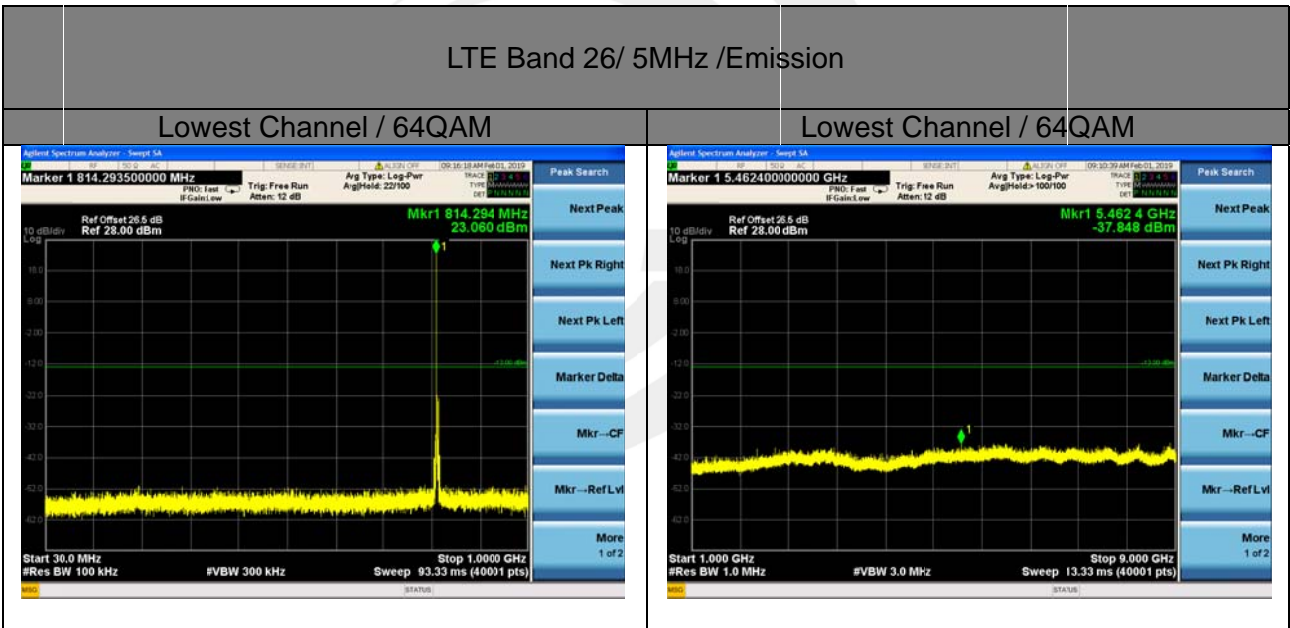

Highest Channel / 16QAM

LTE BAND18

LTE Band 18/ 10MHz /Emission

LTE BAND18

LTE BAND18

LTE BAND26

LTE BAND26

LTE BAND 26

LTE BAND 26

LTE BAND26

LTE BAND26

LTE BAND26

LTE Band 26 / 10MHz /Emission

Lowest Channel / QPSK

Lowest Channel / 16QAM

LTE BAND26

LTE Band 26 / 10MHz /Emission

Lowest Channel / 64QAM

Lowest Channel / 64QAM