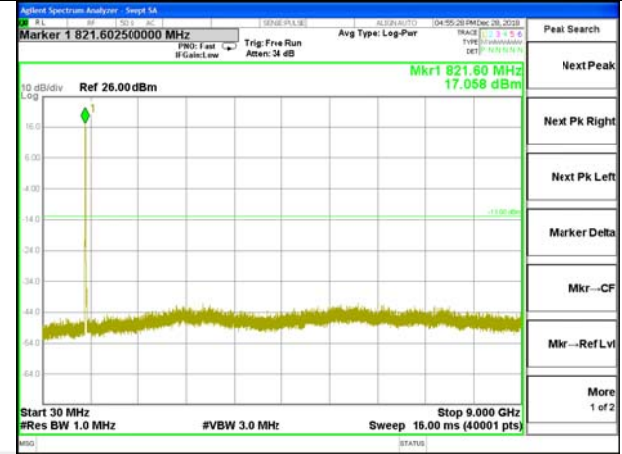

#### Highest Channel / QPSK

#### Highest Channel / 16QAM

LTE BAND18

LTE Band 18 / 5MHz /Emission

Lowest Channel / 64QAM

Lowest Channel / 64QAM

Middle Channel / 64QAM

Middle Channel / 64QAM

Highest Channel / 64QAM

Highest Channel / 64QAM

LTE BAND18

LTE Band 18/ 10MHz /Emission

Lowest Channel / QPSK

Lowest Channel / 16QAM

Middle Channel / QPSK

Middle Channel / 16QAM

Highest Channel / QPSK

Highest Channel / 16QAM

LTE BAND18

LTE Band 18/ 10MHz /Emission

LTE BAND18

LTE BAND18

LTE BAND26

LTE BAND26

LTE BAND 26