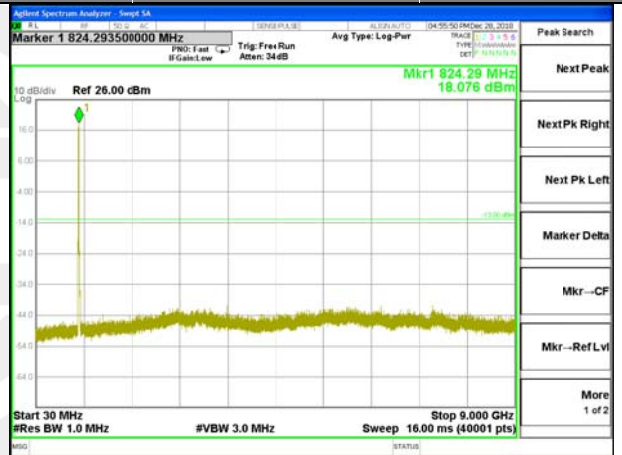

#### Highest Channel / QPSK

#### Highest Channel / 16QAM

LTE BAND18

LTE Band 18 / 5MHz /Emission

Lowest Channel / 64QAM

Lowest Channel / 64QAM

Middle Channel / 64QAM

Middle Channel / 64QAM

Highest Channel / 64QAM

Highest Channel / 64QAM

LTE BAND18

LTE Band 18/ 10MHz /Emission

Lowest Channel / QPSK

Lowest Channel / 16QAM

Middle Channel / QPSK

Middle Channel / 16QAM

Highest Channel / QPSK

Highest Channel / 16QAM

LTE BAND18

LTE Band 18/ 10MHz /Emission

LTE BAND18

LTE BAND18

LTE BAND26

LTE BAND26

LTE BAND 26