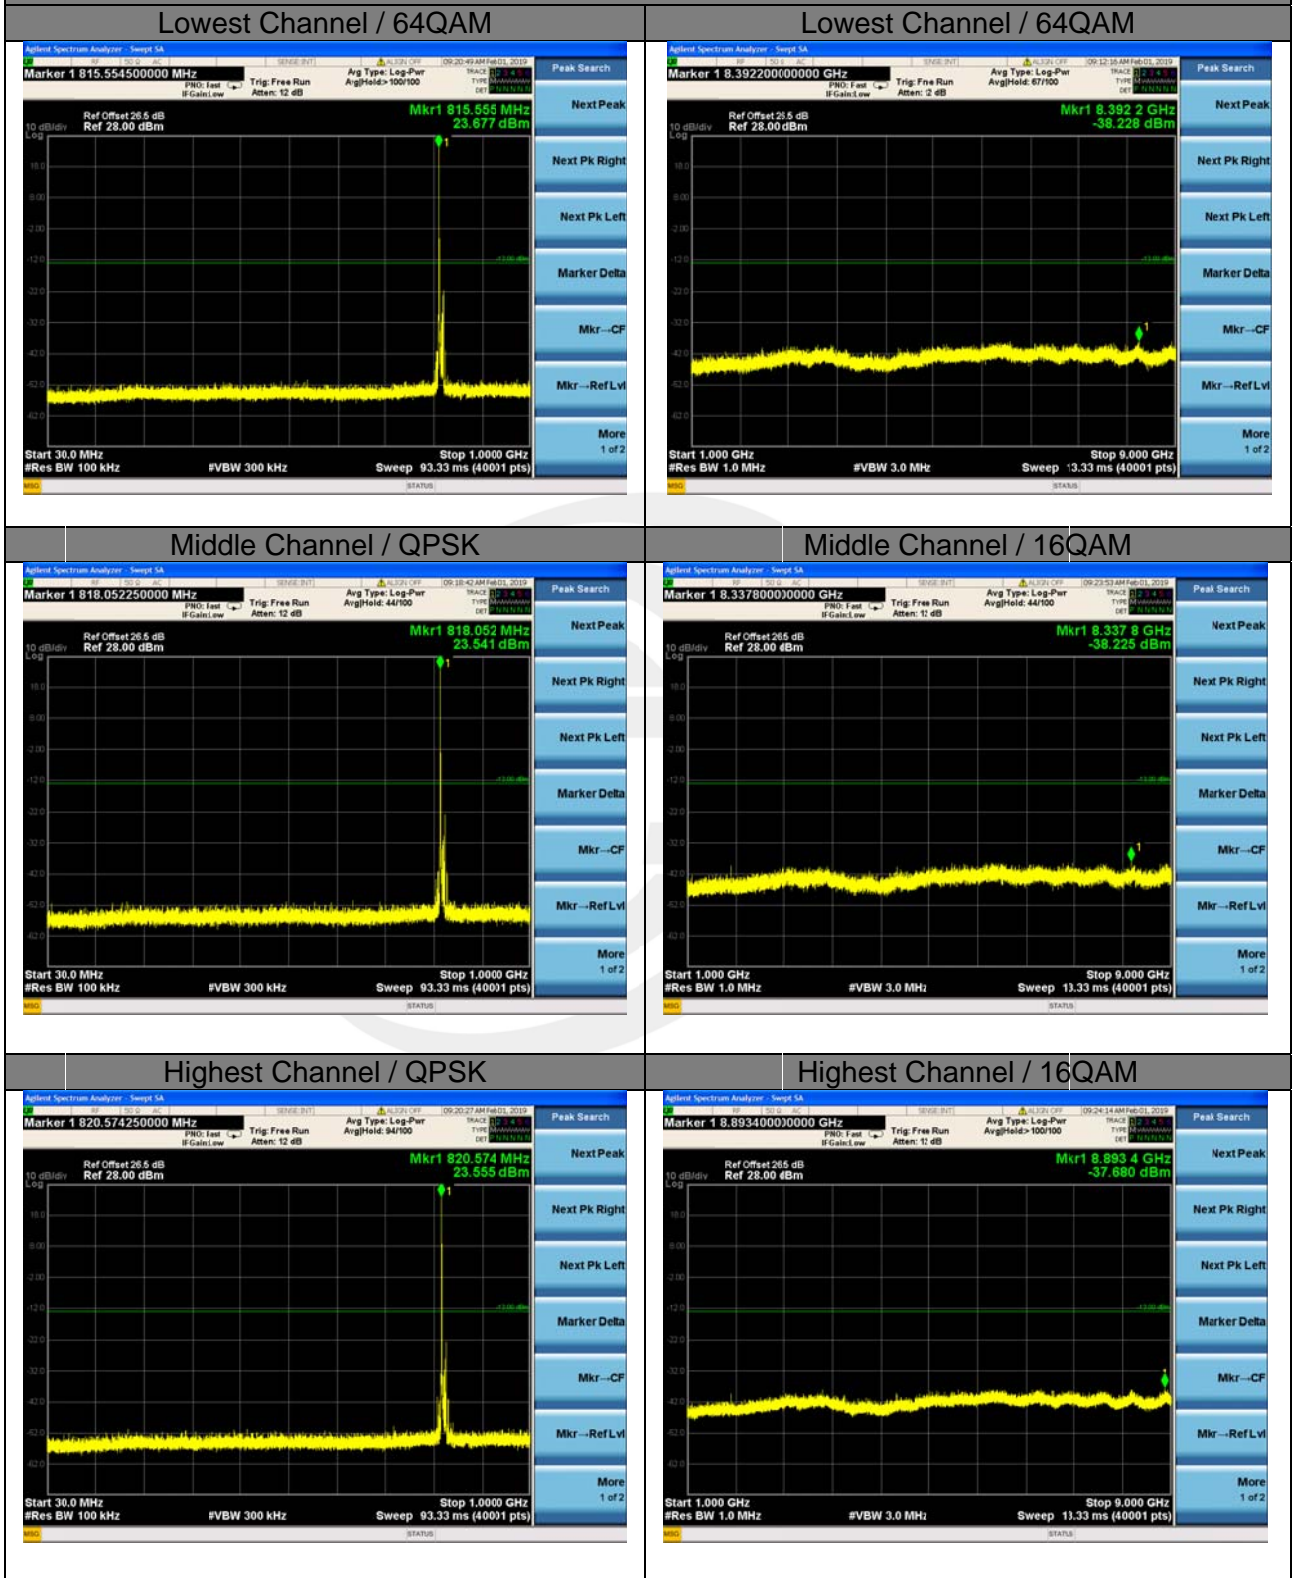

#### Highest Channel / QPSK

#### Highest Channel / 16QAM

LTE BAND18

LTE Band 18 / 5MHz /Emission

Lowest Channel / 64QAM

Lowest Channel / 64QAM

Middle Channel / 64QAM

Middle Channel / 64QAM

Highest Channel / 64QAM

Highest Channel / 64QAM

LTE BAND18

LTE Band 18/ 10MHz /Emission

Lowest Channel / QPSK

Lowest Channel / 16QAM

Middle Channel / QPSK

Middle Channel / 16QAM

Highest Channel / QPSK

Highest Channel / 16QAM

LTE BAND18

LTE Band 18/ 10MHz /Emission

LTE BAND18

LTE BAND18

LTE BAND26

LTE BAND26

LTE BAND 26