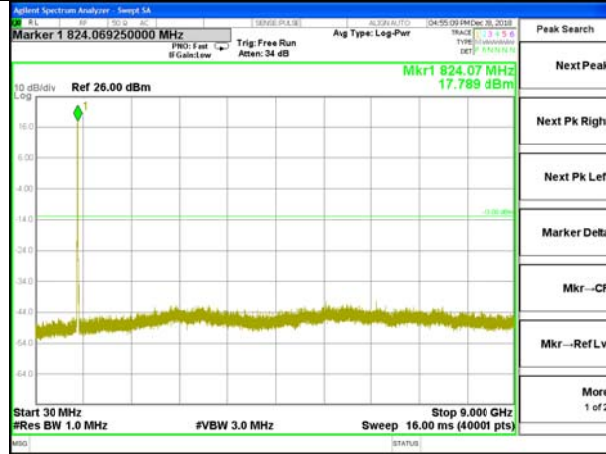

#### Highest Channel / QPSK

#### Highest Channel / 16QAM

LTE BAND18

LTE Band 18 / 5MHz /Emission

Lowest Channel / 64QAM

Lowest Channel / 64QAM

Middle Channel / 64QAM

Middle Channel / 64QAM

Highest Channel / 64QAM

Highest Channel / 64QAM

LTE BAND18

LTE Band 18/ 10MHz /Emission

Lowest Channel / QPSK

Lowest Channel / 16QAM

Middle Channel / QPSK

Middle Channel / 16QAM

Highest Channel / QPSK

Highest Channel / 16QAM

LTE BAND18

LTE Band 18/ 10MHz /Emission

LTE BAND18

LTE BAND18

LTE BAND26

LTE BAND26

LTE BAND 26