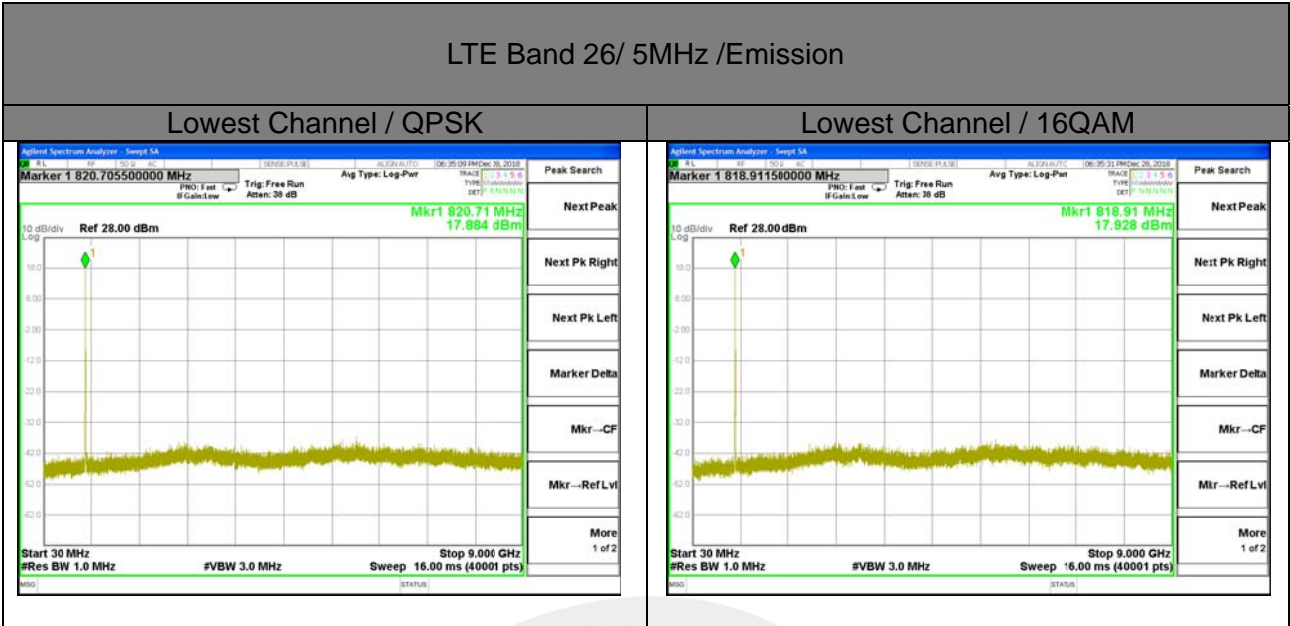

Highest Channel / 64QAM

LTE BAND18

LTE Band 18/ 10MHz /Emission

Lowest Channel / QPSK

Lowest Channel / 16QAM

Middle Channel / QPSK

Middle Channel / 16QAM

Highest Channel / QPSK

Highest Channel / 16QAM

LTE BAND18

LTE Band 18/ 10MHz /Emission

LTE BAND18

LTE BAND18

LTE BAND26

LTE BAND26

LTE BAND 26

LTE BAND 26

LTE BAND26

LTE BAND26

LTE BAND26

LTE Band 26 / 10MHz /Emission

Lowest Channel / QPSK

Lowest Channel / 16QAM

LTE BAND26