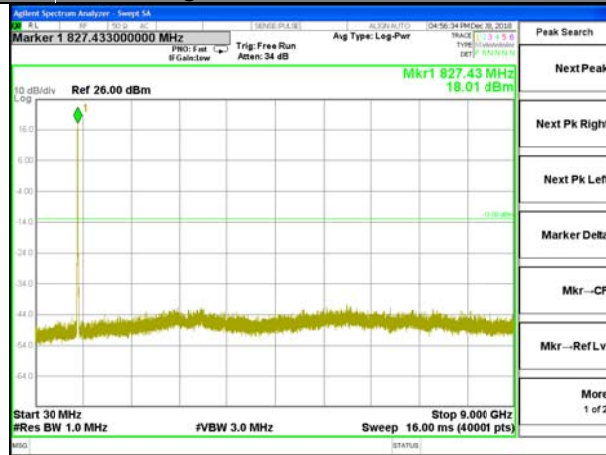

#### Highest Channel / QPSK

#### Highest Channel / 16QAM

LTE BAND18

LTE Band 18 / 5MHz /Emission

Lowest Channel / 64QAM

Lowest Channel / 64QAM

Middle Channel / 64QAM

Middle Channel / 64QAM

Highest Channel / 64QAM

Highest Channel / 64QAM

LTE BAND18

LTE Band 18/ 10MHz /Emission

Lowest Channel / QPSK

Lowest Channel / 16QAM

Middle Channel / QPSK

Middle Channel / 16QAM

Highest Channel / QPSK

Highest Channel / 16QAM

LTE BAND18

LTE Band 18/ 10MHz /Emission

LTE BAND18

LTE BAND18

LTE BAND26

LTE BAND26

LTE BAND 26