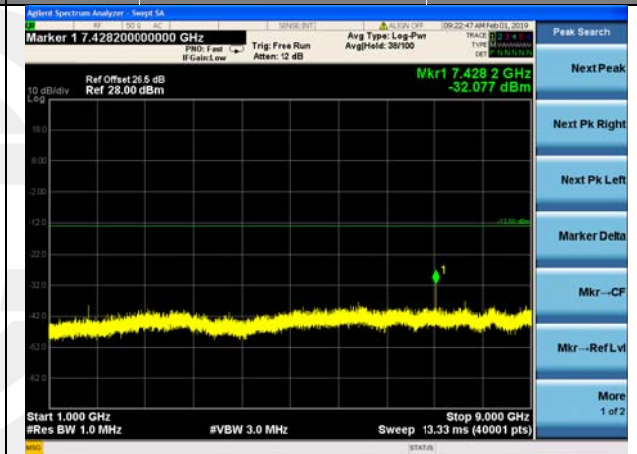

#### Highest Channel / QPSK

#### Highest Channel / 16QAM

LTE BAND18

LTE Band 18 / 5MHz /Emission

Lowest Channel / 64QAM

Lowest Channel / 64QAM

Middle Channel / 64QAM

Middle Channel / 64QAM

Highest Channel / 64QAM

Highest Channel / 64QAM

LTE BAND18

LTE Band 18/ 10MHz /Emission

Lowest Channel / QPSK

Lowest Channel / 16QAM

Middle Channel / QPSK

Middle Channel / 16QAM

Highest Channel / QPSK