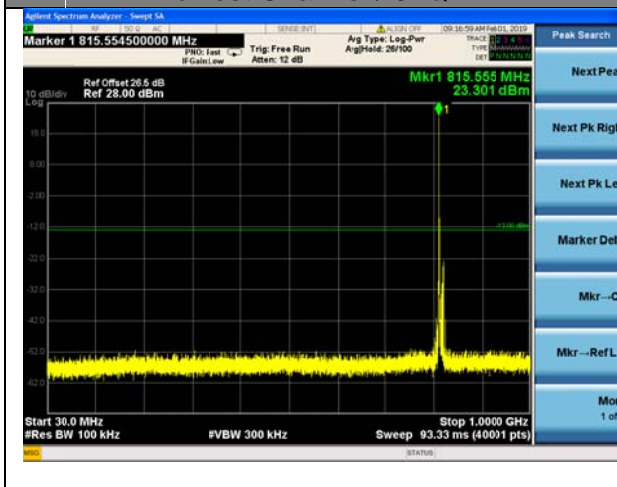

LTE BAND 26

LTE BAND26

LTE BAND26

LTE BAND26

LTE Band 26 / 10MHz /Emission

Lowest Channel / QPSK

Lowest Channel / 16QAM

LTE BAND26

LTE Band 26 / 10MHz /Emission

Lowest Channel / 64QAM

Lowest Channel / 64QAM