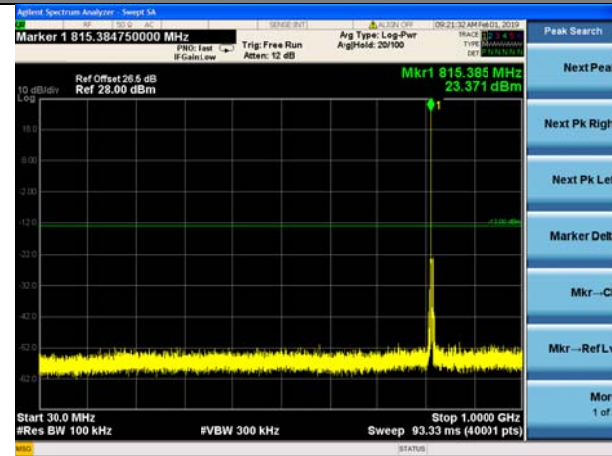

#### Highest Channel / QPSK

#### Highest Channel / 16QAM

LTE BAND18

LTE Band 18 / 5MHz /Emission

Lowest Channel / 64QAM

Lowest Channel / 64QAM

Middle Channel / 64QAM

Middle Channel / 64QAM

Highest Channel / 64QAM

Highest Channel / 64QAM

LTE BAND18

LTE Band 18/ 10MHz /Emission

Lowest Channel / QPSK

Lowest Channel / 16QAM

Middle Channel / QPSK

Middle Channel / 16QAM

Highest Channel / QPSK