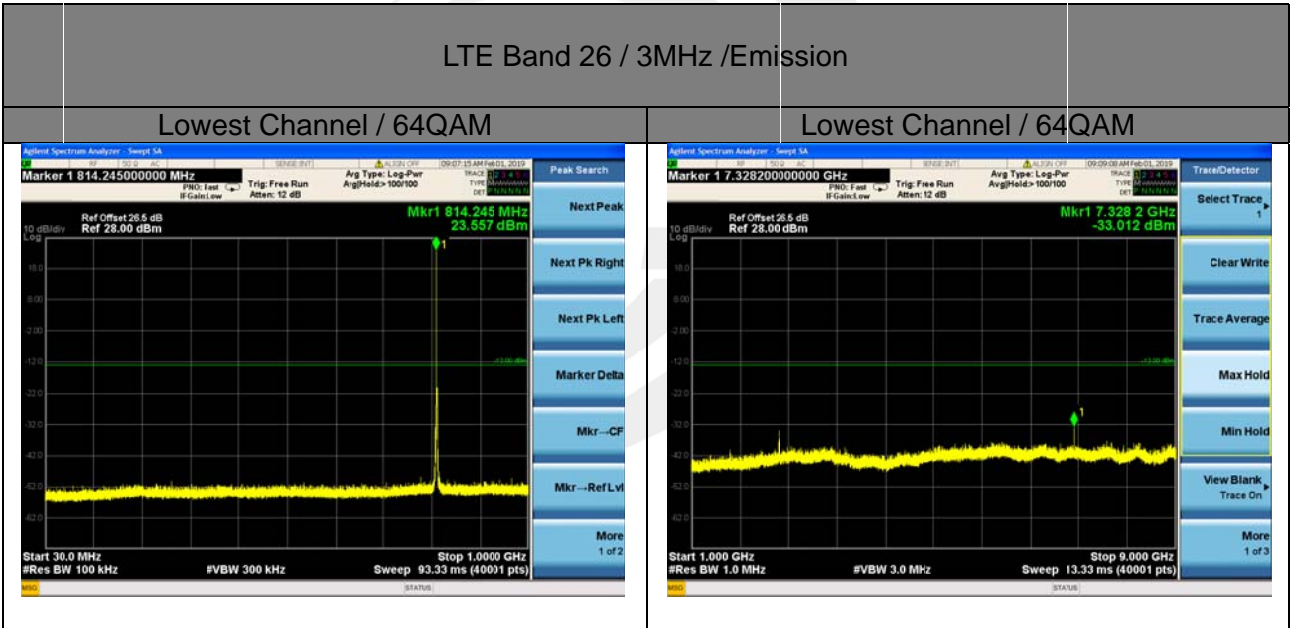

Highest Channel / 64QAM

LTE BAND18

LTE Band 18/ 10MHz /Emission

Lowest Channel / QPSK

Lowest Channel / 16QAM

Middle Channel / QPSK

Middle Channel / 16QAM

Highest Channel / QPSK

Highest Channel / 16QAM

LTE BAND18

LTE Band 18/ 10MHz /Emission

LTE BAND18

LTE BAND18

LTE BAND26

LTE BAND26

LTE BAND 26

LTE BAND 26

LTE BAND26

LTE BAND26

LTE BAND26

LTE Band 26 / 10MHz /Emission

Lowest Channel / QPSK

Lowest Channel / 16QAM

LTE BAND26