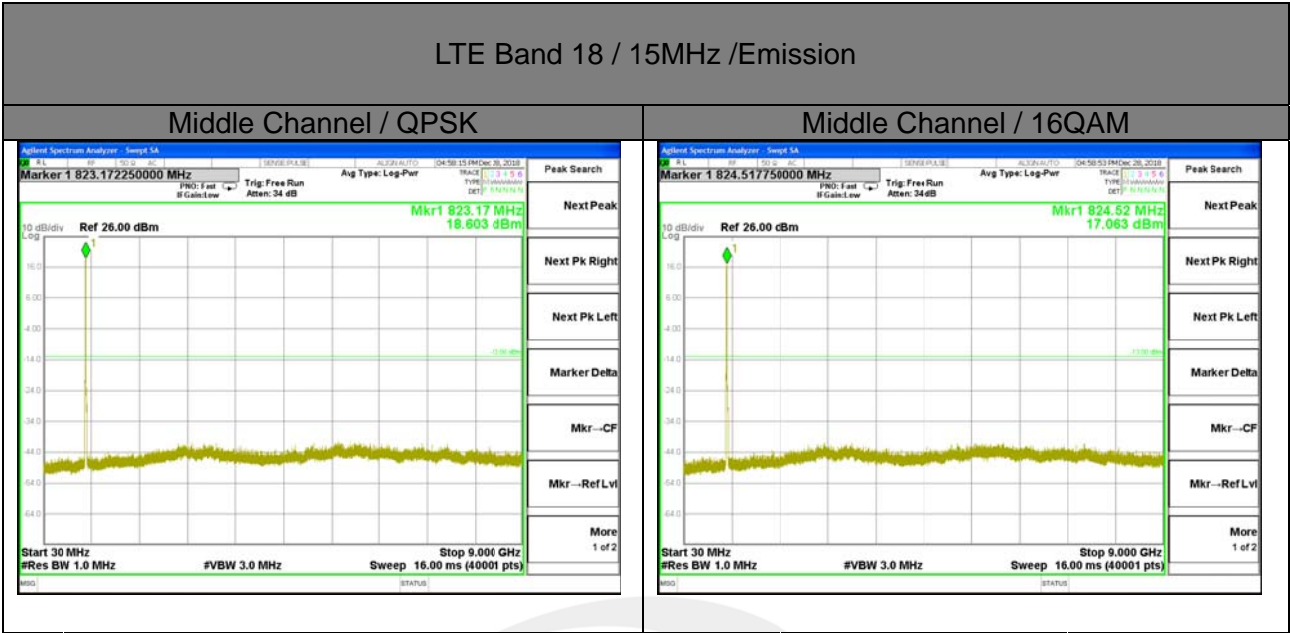

Highest Channel / 64QAM

LTE BAND18

LTE Band 18/ 10MHz /Emission

Lowest Channel / QPSK

Lowest Channel / 16QAM

Middle Channel / QPSK

Middle Channel / 16QAM

Highest Channel / QPSK

Highest Channel / 16QAM

LTE BAND18

LTE Band 18/ 10MHz /Emission

LTE BAND18

LTE BAND18

LTE BAND26

LTE BAND26

LTE BAND 26

LTE BAND 26

LTE BAND26

LTE BAND26

LTE BAND26

LTE Band 26 / 10MHz /Emission

Lowest Channel / QPSK

Lowest Channel / 16QAM

LTE BAND26

LTE Band 26 / 10MHz /Emission

Lowest Channel / 64QAM

Lowest Channel / 64QAM