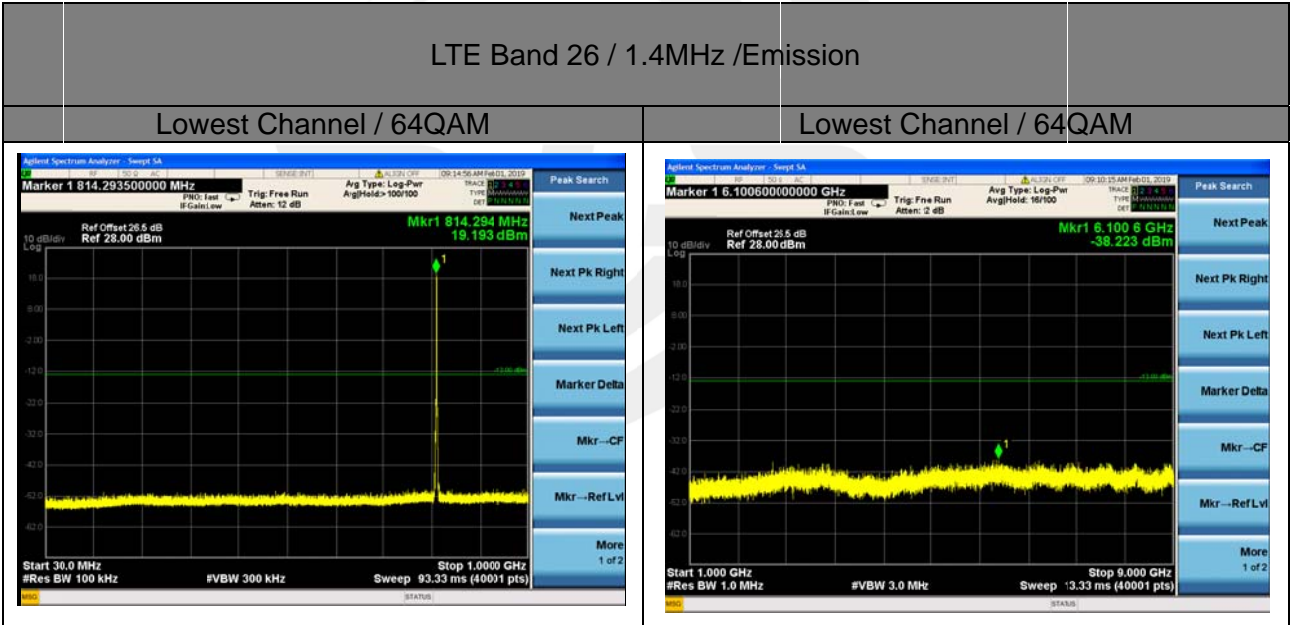

Highest Channel / 64QAM

LTE BAND18

LTE Band 18/ 10MHz /Emission

Lowest Channel / QPSK

Lowest Channel / 16QAM

Middle Channel / QPSK

Middle Channel / 16QAM

Highest Channel / QPSK

Highest Channel / 16QAM

LTE BAND18

LTE Band 18/ 10MHz /Emission

LTE BAND18

LTE BAND18

LTE BAND26

LTE BAND26

LTE BAND 26

LTE BAND 26

LTE BAND26

LTE BAND26

LTE BAND26

LTE Band 26 / 10MHz /Emission

Lowest Channel / QPSK

Lowest Channel / 16QAM

LTE BAND26

LTE Band 26 / 10MHz /Emission

Lowest Channel / 64QAM

Lowest Channel / 64QAM