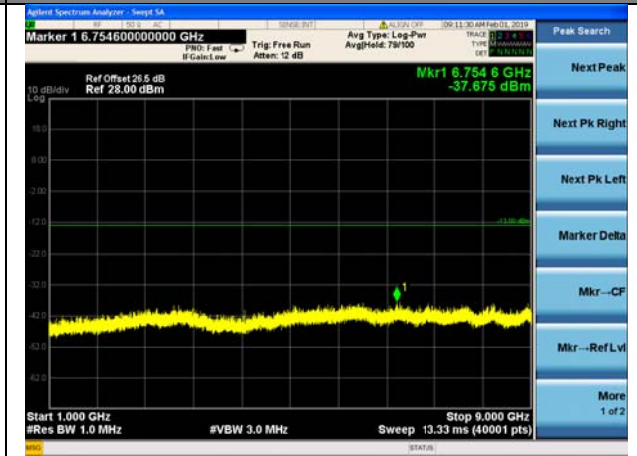

#### Highest Channel / QPSK

#### Highest Channel / 16QAM

LTE BAND18

LTE Band 18 / 5MHz /Emission

Lowest Channel / 64QAM

Lowest Channel / 64QAM

Middle Channel / 64QAM

Middle Channel / 64QAM

Highest Channel / 64QAM

Highest Channel / 64QAM

LTE BAND18

LTE Band 18/ 10MHz /Emission

Lowest Channel / QPSK

Lowest Channel / 16QAM

Middle Channel / QPSK

Middle Channel / 16QAM

Highest Channel / QPSK