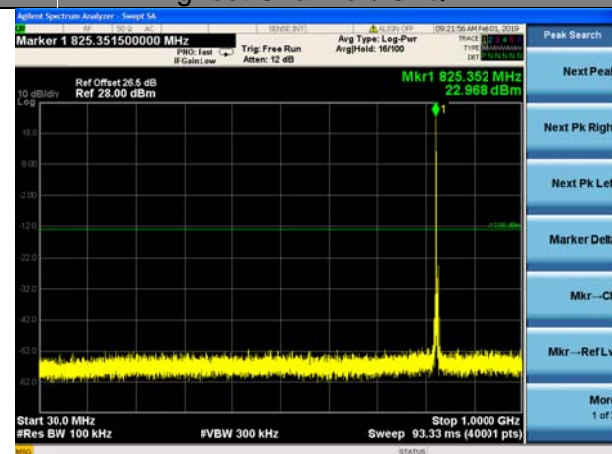

#### Highest Channel / QPSK

#### Highest Channel / 16QAM

LTE BAND18

LTE Band 18 / 5MHz /Emission

Lowest Channel / 64QAM

Lowest Channel / 64QAM

Middle Channel / 64QAM

Middle Channel / 64QAM

Highest Channel / 64QAM

Highest Channel / 64QAM

LTE BAND18

LTE Band 18/ 10MHz /Emission

Lowest Channel / QPSK

Lowest Channel / 16QAM

Middle Channel / QPSK

Middle Channel / 16QAM

Highest Channel / QPSK