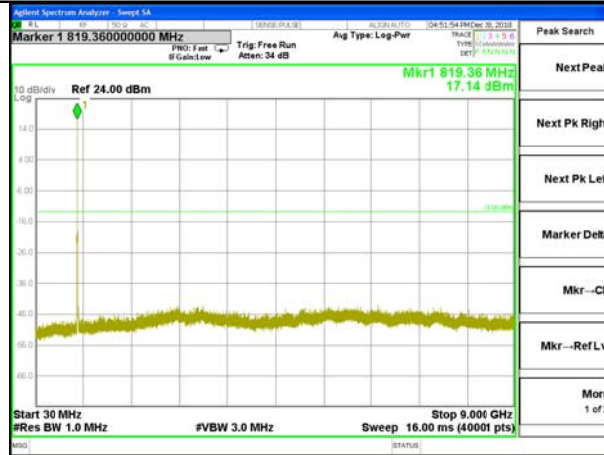

CONDUCTED SPURIOUS EMISSION

LTE BAND18

LTE Band 18 / 5MHz / Emission

Lowest Channel / QPSK