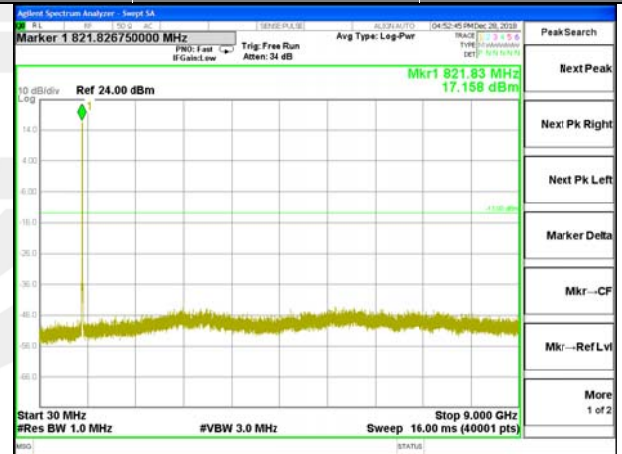

Middle Channel / 16QAM