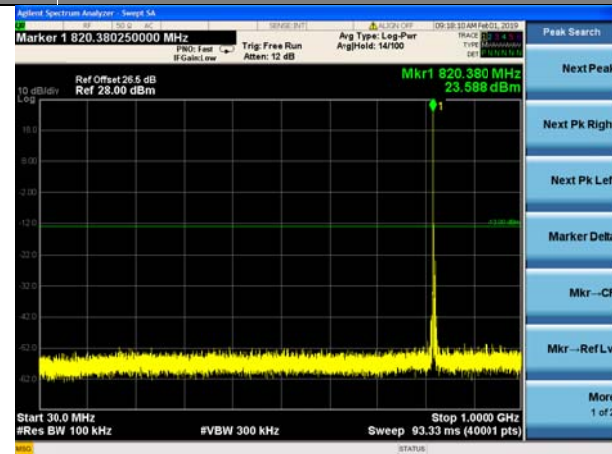

#### Highest Channel / QPSK

#### Highest Channel / 16QAM

LTE BAND18

LTE Band 18 / 5MHz /Emission

Lowest Channel / 64QAM

Lowest Channel / 64QAM

Middle Channel / 64QAM

Middle Channel / 64QAM

Highest Channel / 64QAM

Highest Channel / 64QAM

LTE BAND18

LTE Band 18/ 10MHz /Emission

Lowest Channel / QPSK

Lowest Channel / 16QAM

Middle Channel / QPSK

Middle Channel / 16QAM

Highest Channel / QPSK