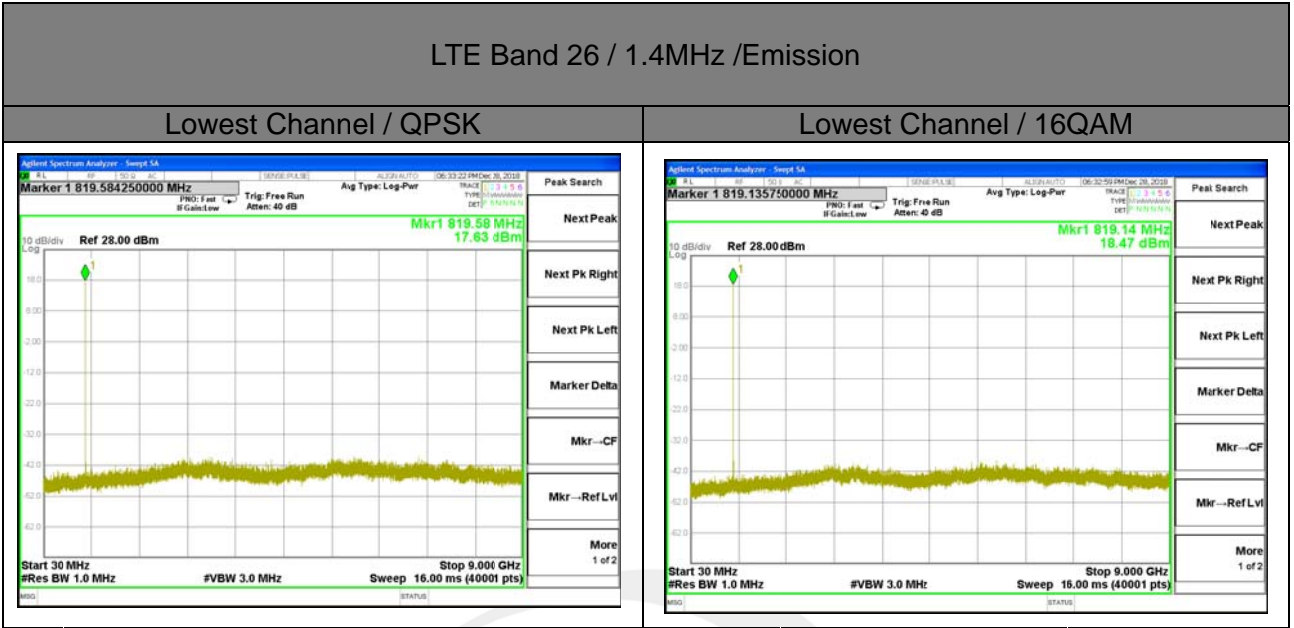

Highest Channel / 64QAM

LTE BAND18

LTE Band 18/ 10MHz /Emission

Lowest Channel / QPSK

Lowest Channel / 16QAM

Middle Channel / QPSK

Middle Channel / 16QAM

Highest Channel / QPSK

Highest Channel / 16QAM

LTE BAND18

LTE Band 18/ 10MHz /Emission

LTE BAND18

LTE BAND18

LTE BAND26

LTE BAND26

LTE BAND 26

LTE BAND 26

LTE BAND26

LTE BAND26

LTE BAND26

LTE Band 26 / 10MHz /Emission

Lowest Channel / QPSK

Lowest Channel / 16QAM

LTE BAND26