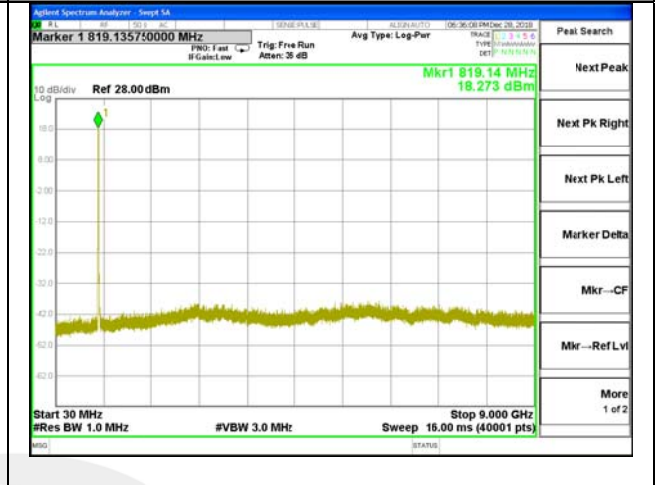

Highest Channel / 16QAM

LTE BAND18

LTE Band 18/ 10MHz /Emission

LTE BAND18

LTE BAND18

LTE BAND26

LTE BAND26

LTE BAND 26

LTE BAND 26

LTE BAND26

LTE BAND26

LTE BAND26

LTE Band 26 / 10MHz /Emission

Lowest Channel / QPSK

Lowest Channel / 16QAM

LTE BAND26

LTE Band 26 / 10MHz /Emission

Lowest Channel / 64QAM

Lowest Channel / 64QAM