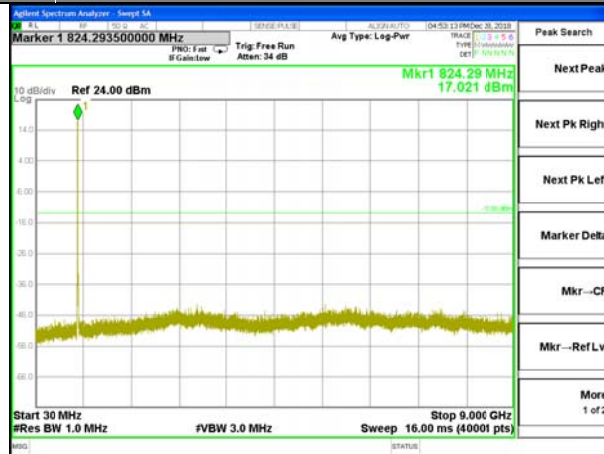

Middle Channel / QPSK