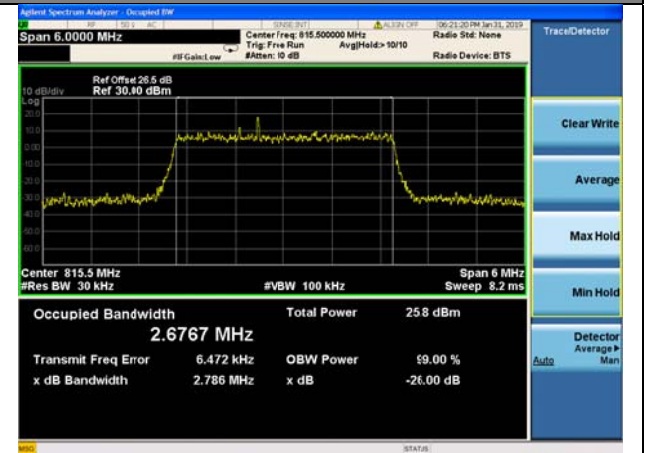

LTE band 26

LTE band 26 (99% and -26 Bandwidth)

Lowest Channel / 5MHz / QPSK

Lowest Channel / 5MHz / 16QAM

LTE band 26

LTE band 26 (99% and -26 Bandwidth)

Lowest Channel / 10MHz / QPSK

Lowest Channel / 10MHz / 16QAM

LTE band 26

LTE band 26 (99% and -26 Bandwidth)

Lowest Channel / 1.4MHz / 64QAM

Lowest Channel / 3MHz / 64QAM

Lowest Channel / 5MHz / 64QAM

Lowest Channel / 10MHz / 64QAM