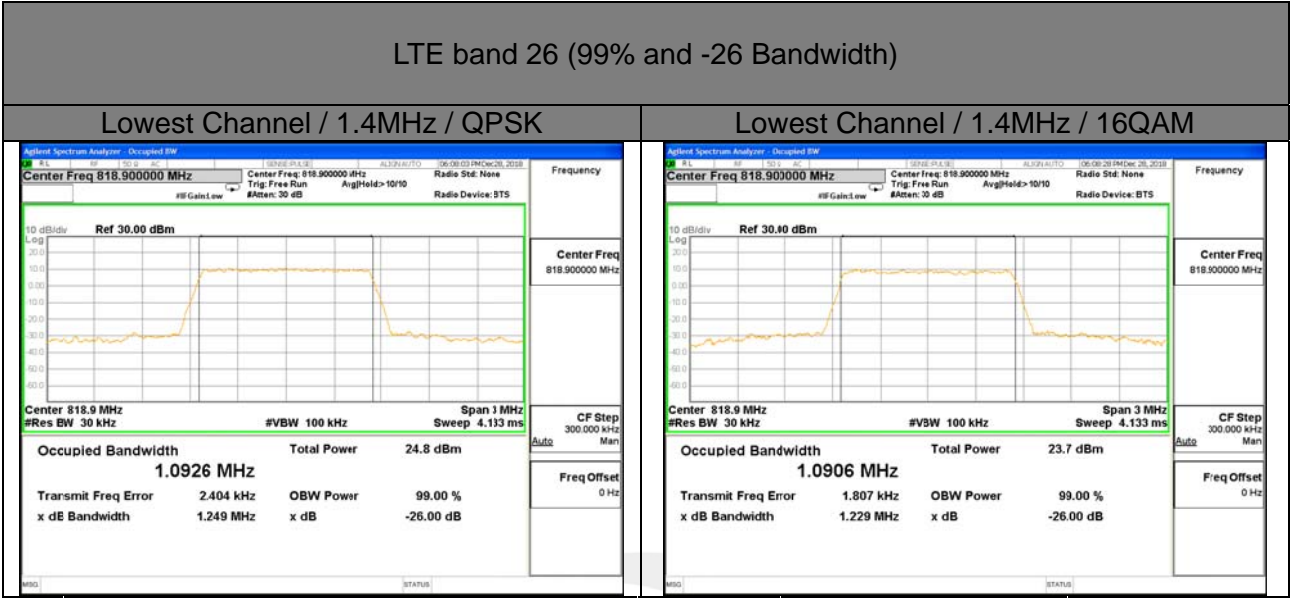

OCCUPIED BANDWIDTH

LTE band 18

LTE band 18

LTE band 18 (99% and -26 Bandwidth)

LTE band 18

LTE band 18 (99% and -26 Bandwidth)

LTE band 26

LTE band 26

LTE band 26

LTE band 26 (99% and -26 Bandwidth)

Lowest Channel / 5MHz / QPSK

Lowest Channel / 5MHz / 16QAM

LTE band 26

LTE band 26 (99% and -26 Bandwidth)

Lowest Channel / 10MHz / QPSK

Lowest Channel / 10MHz / 16QAM