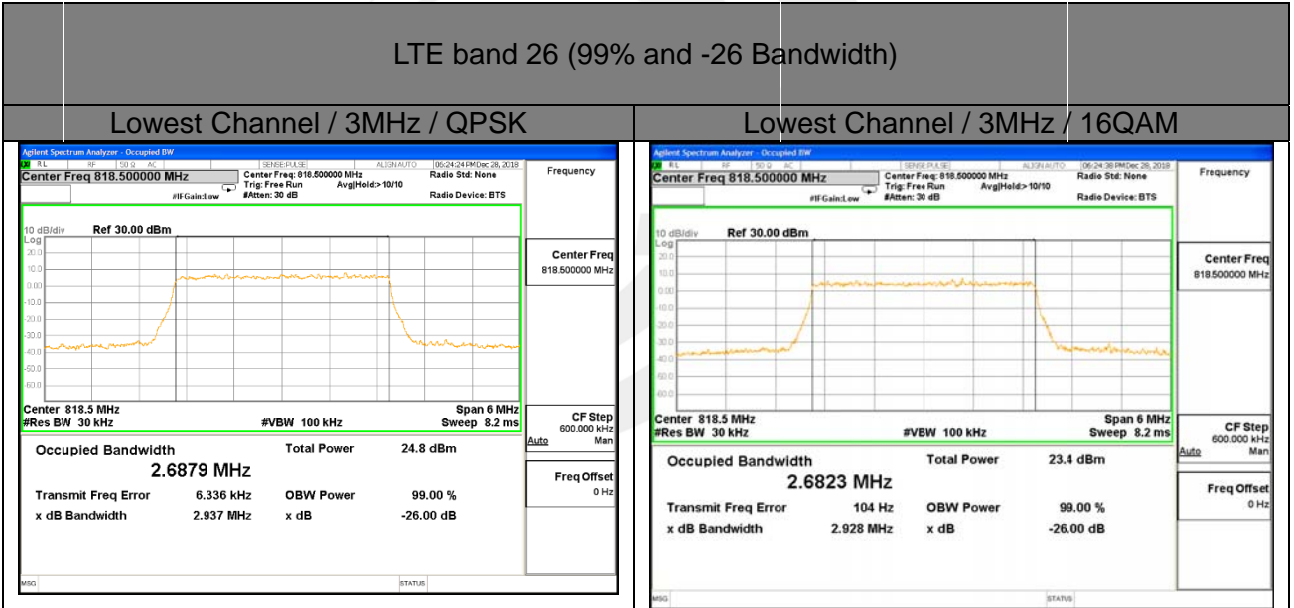

OCCUPIED BANDWIDTH

LTE band 18

LTE band 18

LTE band 18 (99% and -26 Bandwidth)

LTE band 18

LTE band 18 (99% and -26 Bandwidth)

LTE band 26

LTE band 26

LTE band 26

LTE band 26 (99% and -26 Bandwidth)

Lowest Channel / 5MHz / QPSK

Lowest Channel / 5MHz / 16QAM

LTE band 26

LTE band 26 (99% and -26 Bandwidth)

Lowest Channel / 10MHz / QPSK

Lowest Channel / 10MHz / 16QAM