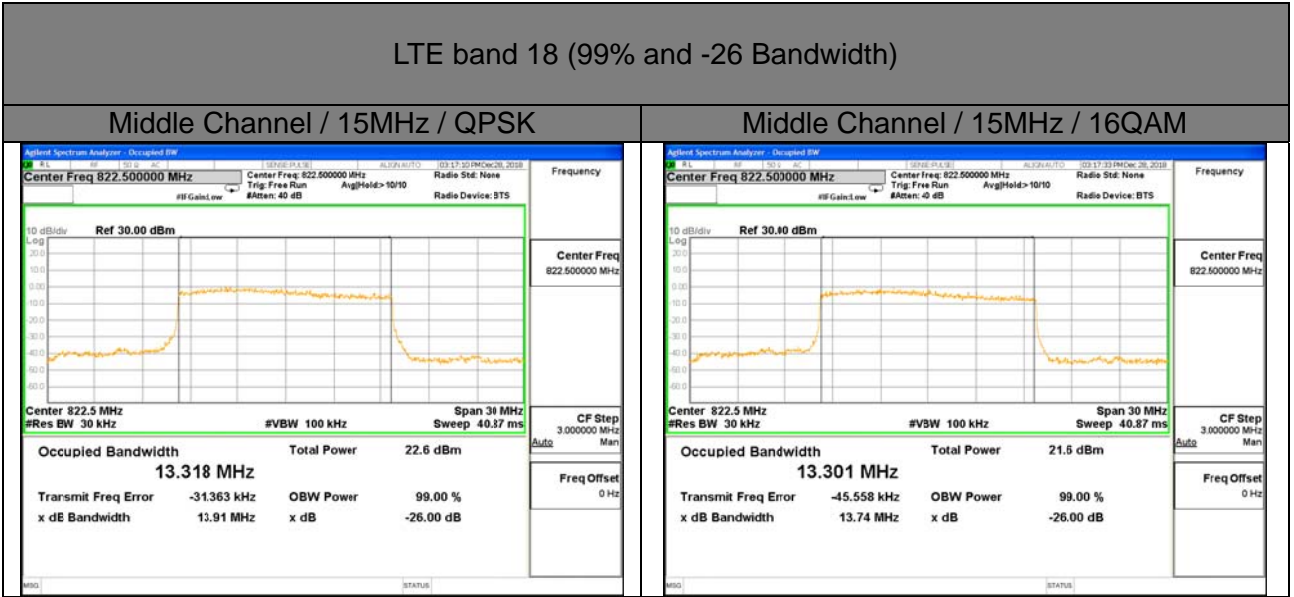

OCCUPIED BANDWIDTH

LTE band 18

LTE band 18

LTE band 18 (99% and -26 Bandwidth)

LTE band 18

LTE band 18 (99% and -26 Bandwidth)

LTE band 26

LTE band 26

LTE band 26

LTE band 26 (99% and -26 Bandwidth)

Lowest Channel / 5MHz / QPSK

Lowest Channel / 5MHz / 16QAM

LTE band 26

LTE band 26 (99% and -26 Bandwidth)

Lowest Channel / 10MHz / QPSK

Lowest Channel / 10MHz / 16QAM