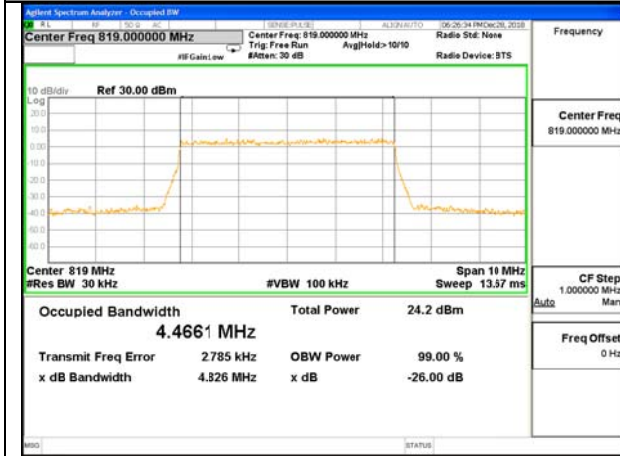

OCCUPIED BANDWIDTH

LTE band 18

LTE band 18

LTE band 18 (99% and -26 Bandwidth)

LTE band 18

LTE band 18 (99% and -26 Bandwidth)

LTE band 26

LTE band 26

LTE band 26

LTE band 26 (99% and -26 Bandwidth)

Lowest Channel / 5MHz / QPSK

Lowest Channel / 5MHz / 16QAM

LTE band 26

LTE band 26 (99% and -26 Bandwidth)

Lowest Channel / 10MHz / QPSK

Lowest Channel / 10MHz / 16QAM