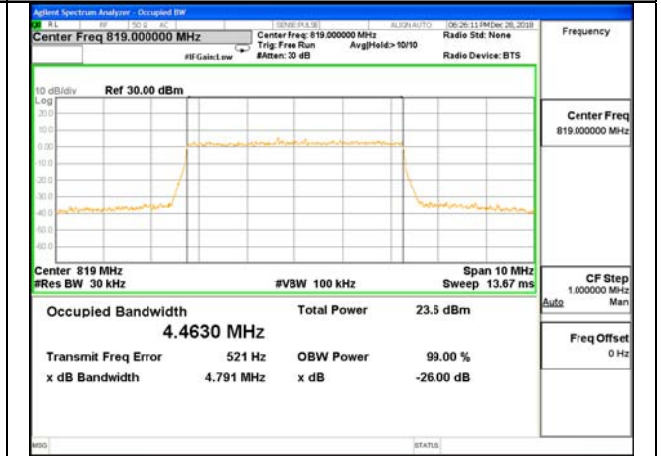

OCCUPIED BANDWIDTH

LTE band 18

LTE band 18

LTE band 18 (99% and -26 Bandwidth)

LTE band 18

LTE band 18 (99% and -26 Bandwidth)

LTE band 26

LTE band 26

LTE band 26

LTE band 26 (99% and -26 Bandwidth)

Lowest Channel / 5MHz / QPSK

Lowest Channel / 5MHz / 16QAM

LTE band 26

LTE band 26 (99% and -26 Bandwidth)

Lowest Channel / 10MHz / QPSK

Lowest Channel / 10MHz / 16QAM