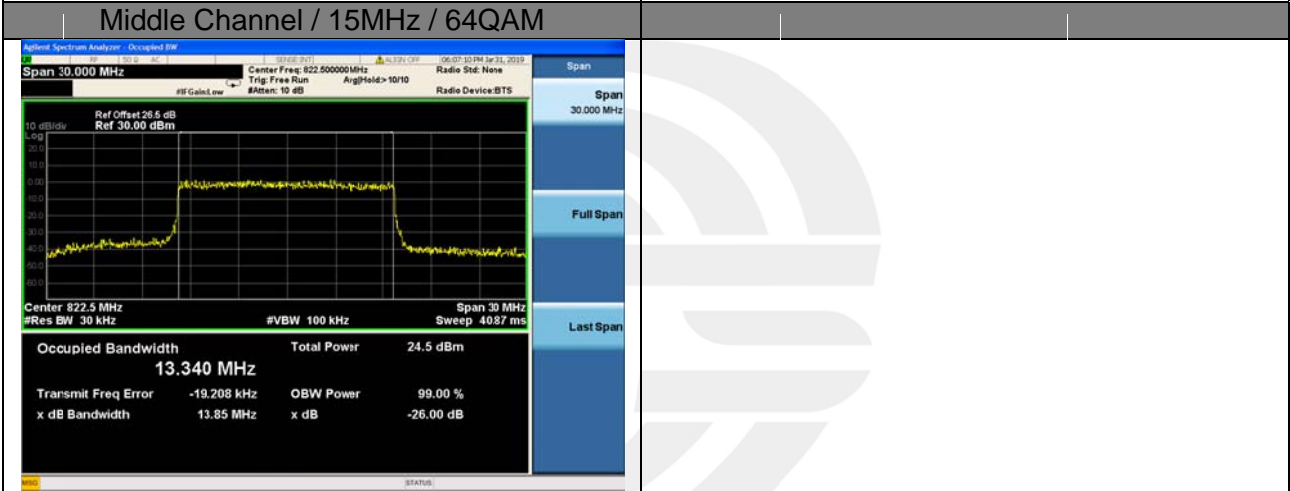

OCCUPIED BANDWIDTH

LTE band 18

LTE band 18

LTE band 18 (99% and -26 Bandwidth)

LTE band 18

LTE band 18 (99% and -26 Bandwidth)

LTE band 26

LTE band 26

LTE band 26

LTE band 26 (99% and -26 Bandwidth)

Lowest Channel / 5MHz / QPSK

Lowest Channel / 5MHz / 16QAM

LTE band 26

LTE band 26 (99% and -26 Bandwidth)

Lowest Channel / 10MHz / QPSK

Lowest Channel / 10MHz / 16QAM