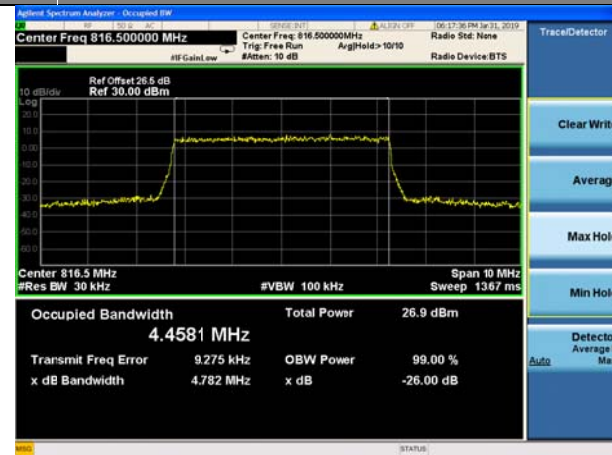

LTE band 26

LTE band 26 (99% and -26 Bandwidth)

Lowest Channel / 1.4MHz / 64QAM

Lowest Channel / 3MHz / 64QAM

Lowest Channel / 5MHz / 64QAM

Lowest Channel / 10MHz / 64QAM