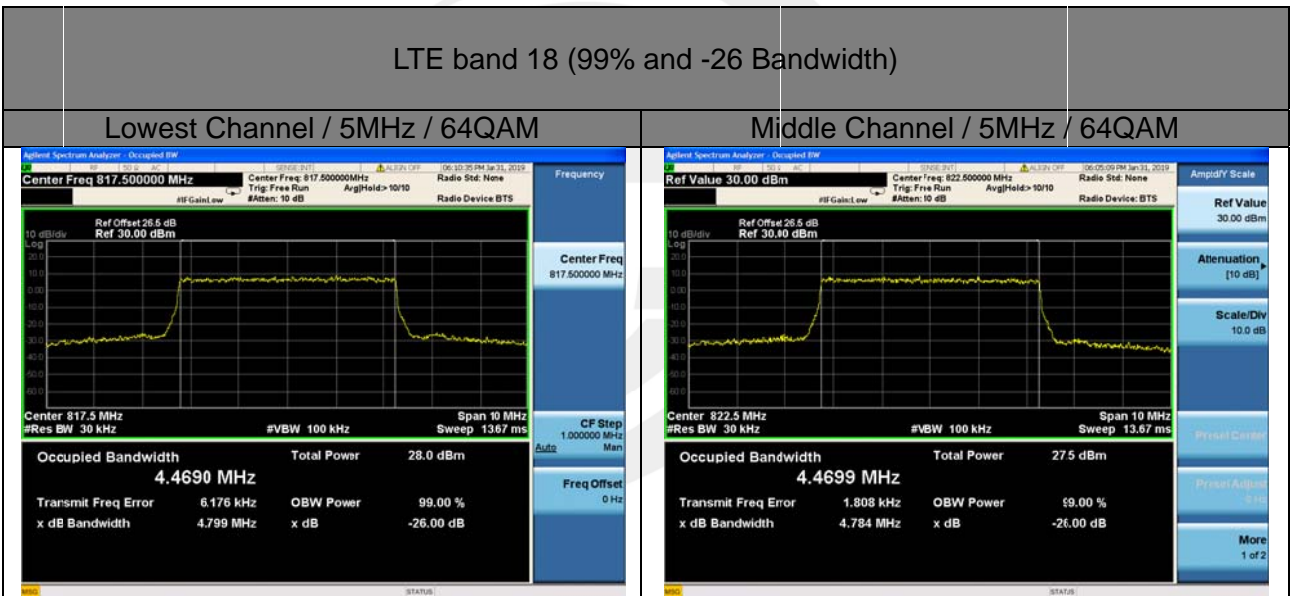

OCCUPIED BANDWIDTH

LTE band 18

LTE band 18

LTE band 18 (99% and -26 Bandwidth)

LTE band 18

LTE band 18 (99% and -26 Bandwidth)

LTE band 26

LTE band 26

LTE band 26

LTE band 26 (99% and -26 Bandwidth)

Lowest Channel / 5MHz / QPSK

Lowest Channel / 5MHz / 16QAM

LTE band 26

LTE band 26 (99% and -26 Bandwidth)

Lowest Channel / 10MHz / QPSK

Lowest Channel / 10MHz / 16QAM

LTE band 26

LTE band 26 (99% and -26 Bandwidth)

Lowest Channel / 1.4MHz / 64QAM

Lowest Channel / 3MHz / 64QAM

Lowest Channel / 5MHz / 64QAM

Lowest Channel / 10MHz / 64QAM