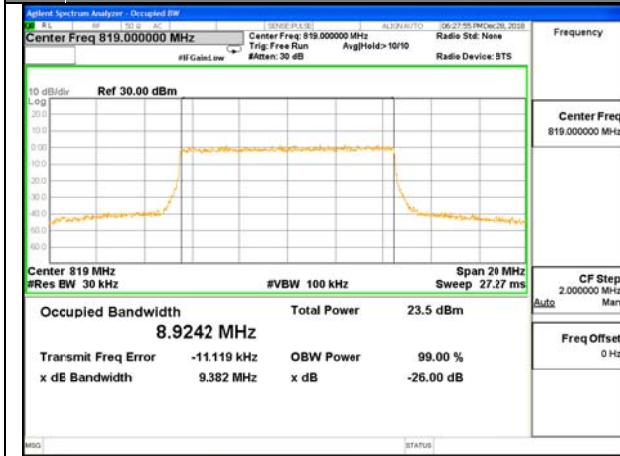

LTE band 26

LTE band 26 (99% and -26 Bandwidth)

Lowest Channel / 5MHz / QPSK

Lowest Channel / 5MHz / 16QAM

LTE band 26

LTE band 26 (99% and -26 Bandwidth)

Lowest Channel / 10MHz / QPSK

Lowest Channel / 10MHz / 16QAM

LTE band 26

LTE band 26 (99% and -26 Bandwidth)

Lowest Channel / 1.4MHz / 64QAM

Lowest Channel / 3MHz / 64QAM

Lowest Channel / 5MHz / 64QAM

Lowest Channel / 10MHz / 64QAM