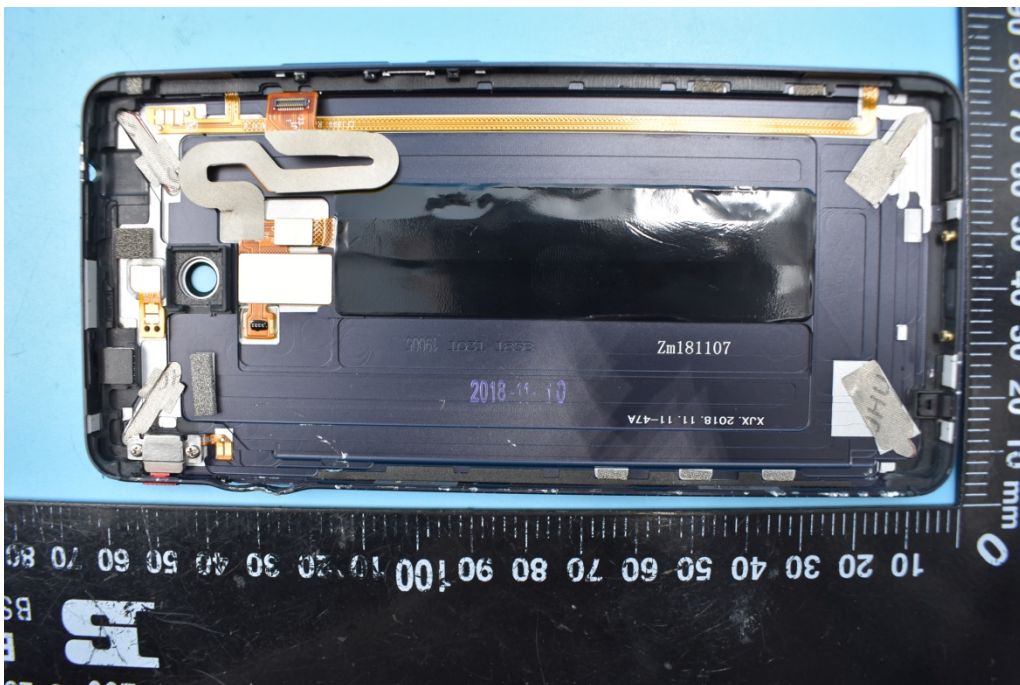

FCC ID:2AHJO-NX619J

Internal Photos

1. EUT uncover view

2. Mainboard front view