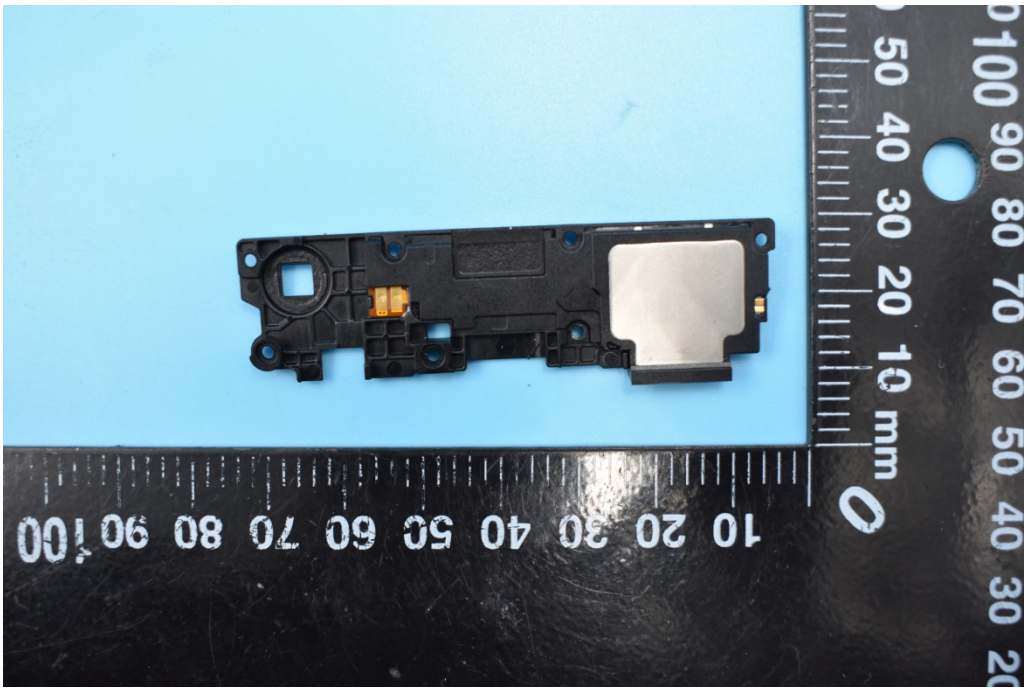

FCC ID:2AHJO-NX619J

Internal Photos

1. EUT uncover view

2. Mainboard front view