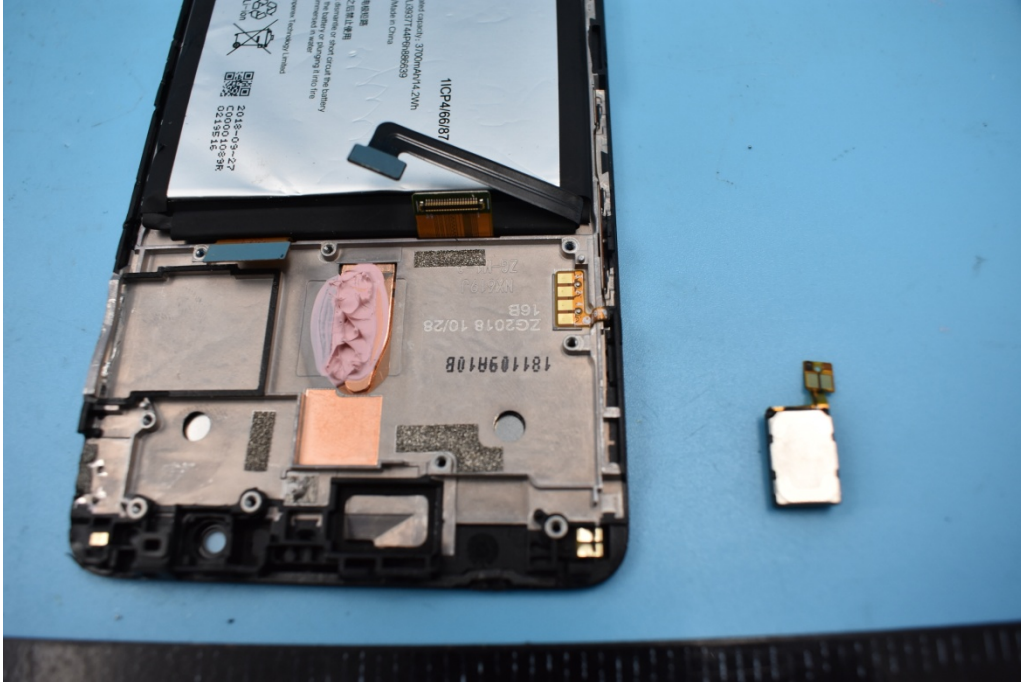

FCC ID:2AHJO-NX619J

Internal Photos

1. EUT uncover view

2. Mainboard front view