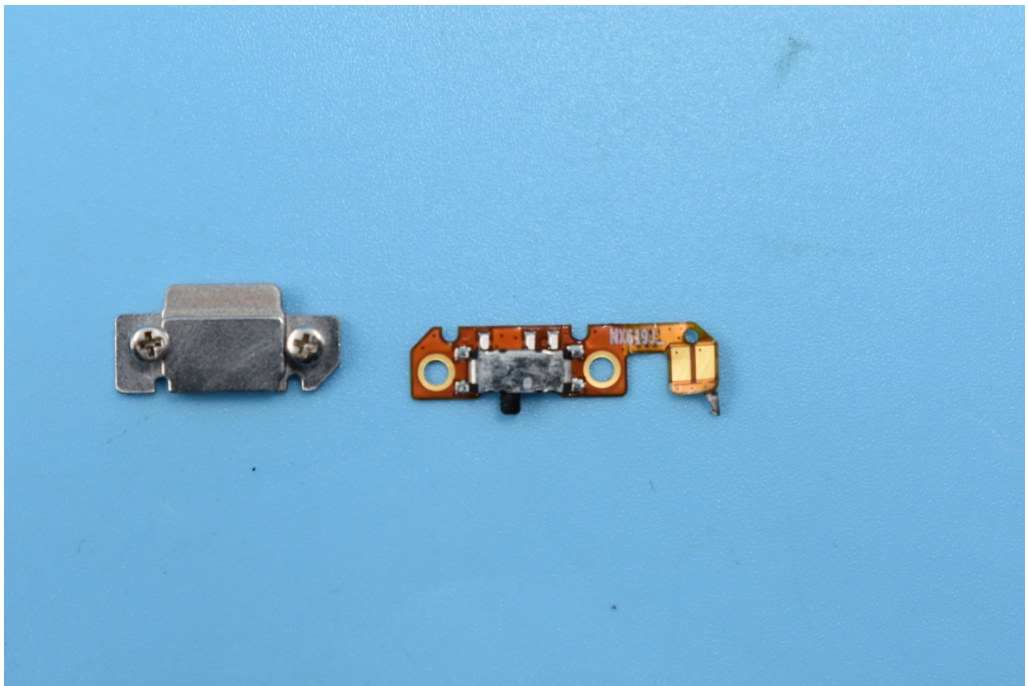

FCC ID:2AHJO-NX619J

Internal Photos

1. EUT uncover view

2. Mainboard front view