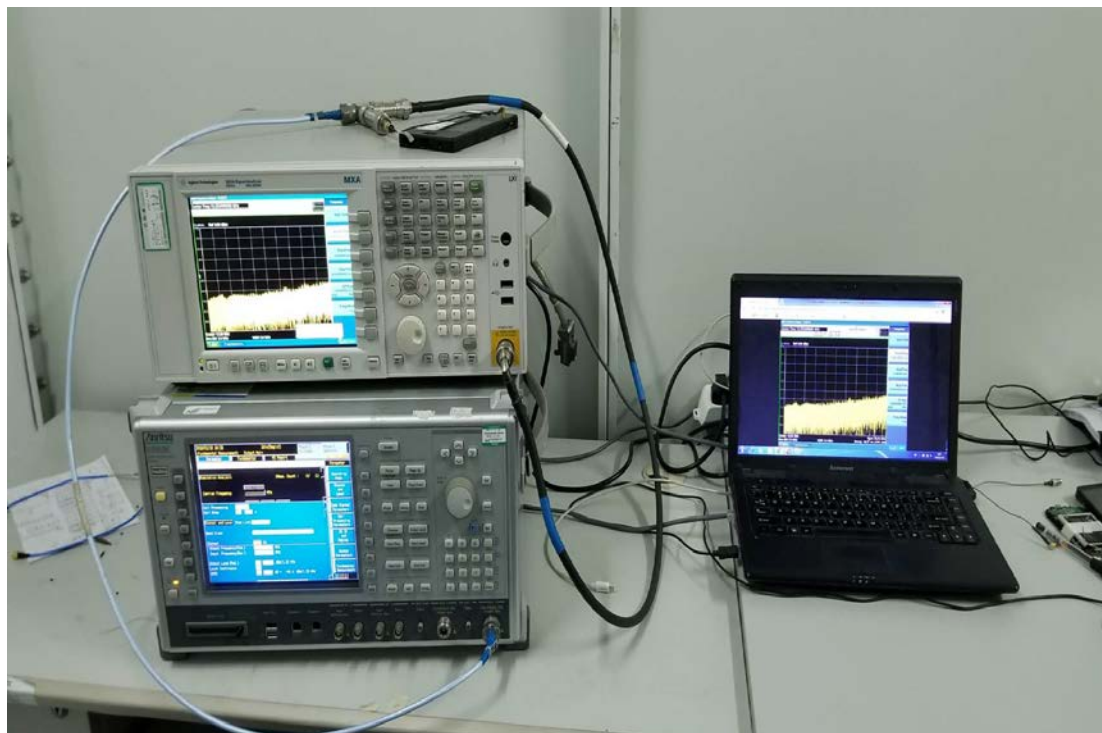

FCC ID:2AHJO-NX619J

Test Setup Photos

1. RF measurement setup

(GSM&WCDMA&LTE)

2. Radiated Spurious Emission(30MHz-1GHz)

### 3. Radiated Spurious Emission(above 1GHz)