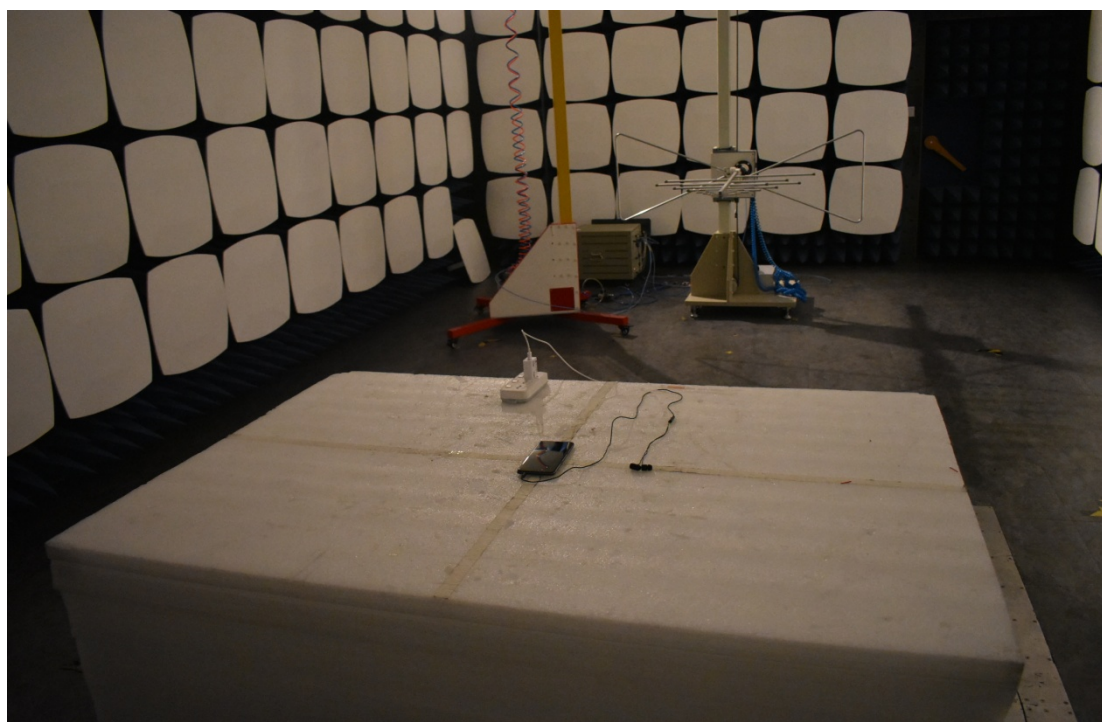

FCC ID:2AHJO-NX619J

Test Setup Photos

1. RF measurement setup

(GSM&WCDMA&LTE)

2. Radiated Spurious Emission(30MHz-1GHz)

### 3. Radiated Spurious Emission(above 1GHz)