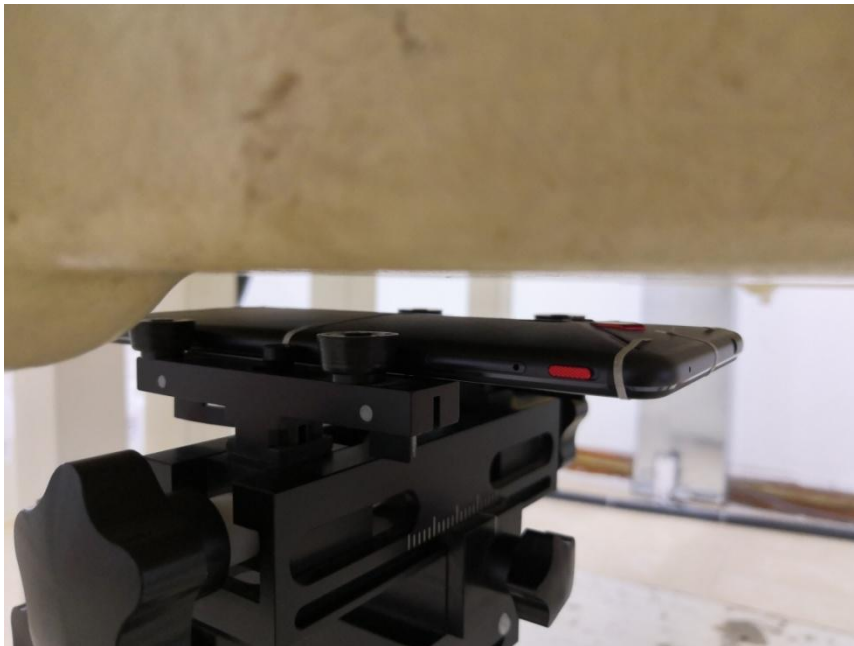

Annex B Test Setup Photos

Head

Right Cheek

Right Tilt

Left Cheek

Left Tilt

Body

Front Side

(Test distance: 10mm, Thickness of EUT: 9mm)

Back Side

(Test distance: 10mm, Thickness of EUT: 9mm)

Top Side

(Test distance: 10mm, Thickness of EUT: 9mm)

Bottom Side

(Test distance: 10mm, Thickness of EUT: 9mm)

Left Side

(Test distance: 10mm, Thickness of EUT: 9mm)

Right Side

(Test distance: 10mm, Thickness of EUT: 9mm)