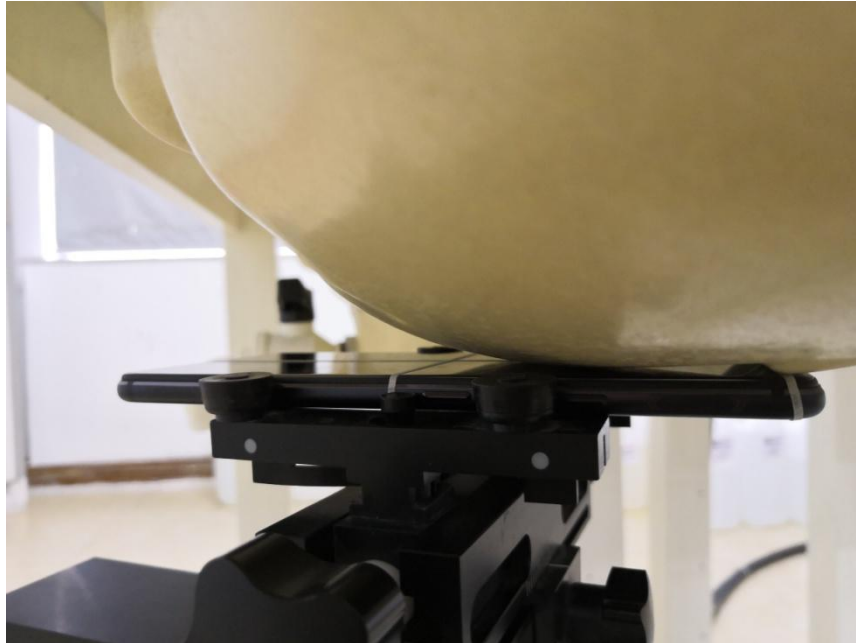

Annex B Test Setup Photos

Head

Right Cheek

Right Tilt

Left Cheek

Left Tilt

Body

Front Side

(Test distance: 10mm, Thickness of EUT: 9mm)

Back Side

(Test distance: 10mm, Thickness of EUT: 9mm)

Top Side

(Test distance: 10mm, Thickness of EUT: 9mm)

Bottom Side

(Test distance: 10mm, Thickness of EUT: 9mm)

Left Side

(Test distance: 10mm, Thickness of EUT: 9mm)

Right Side

(Test distance: 10mm, Thickness of EUT: 9mm)