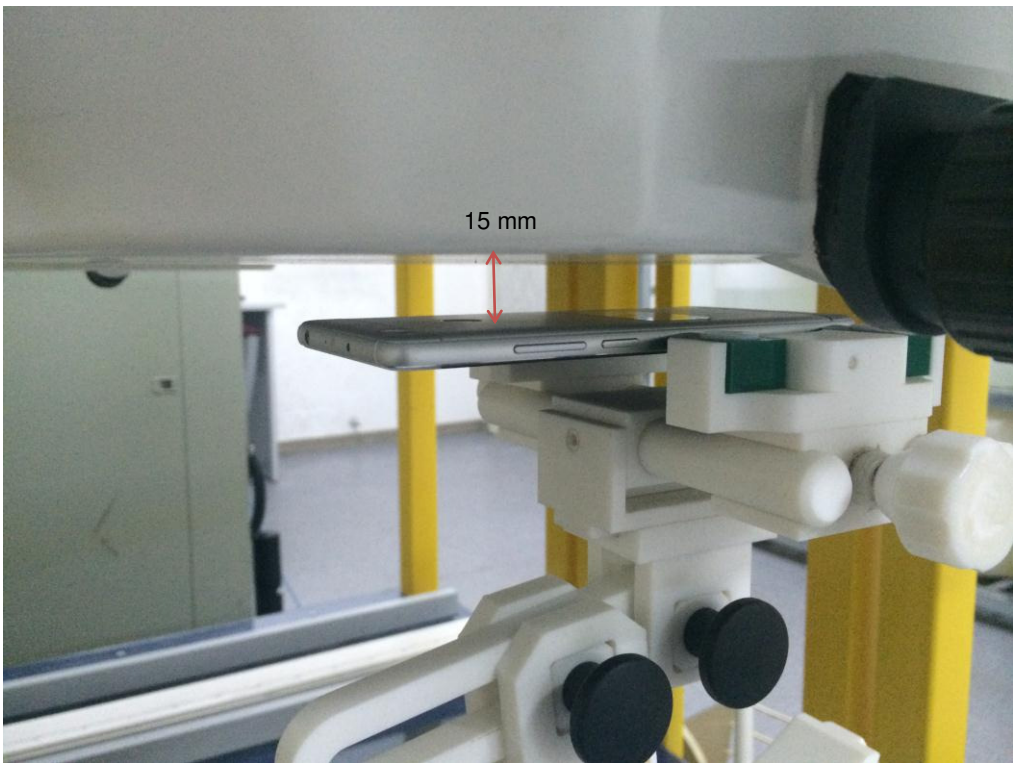

SAR TEST SETUP PHOTOS

Right Head Cheek

Right Head Tilt

Left Head Cheek

Left Head Tilt

Back Side (10mm)

Back Side (15mm)

Front Side (10mm)

Front Side (15mm)

Left Edge (10mm)

Right Edge (10mm)

Bottom Edge (10mm)

Top Edge (10mm)

Back Side-Headset (15mm)

Front Side-Headset (15mm)