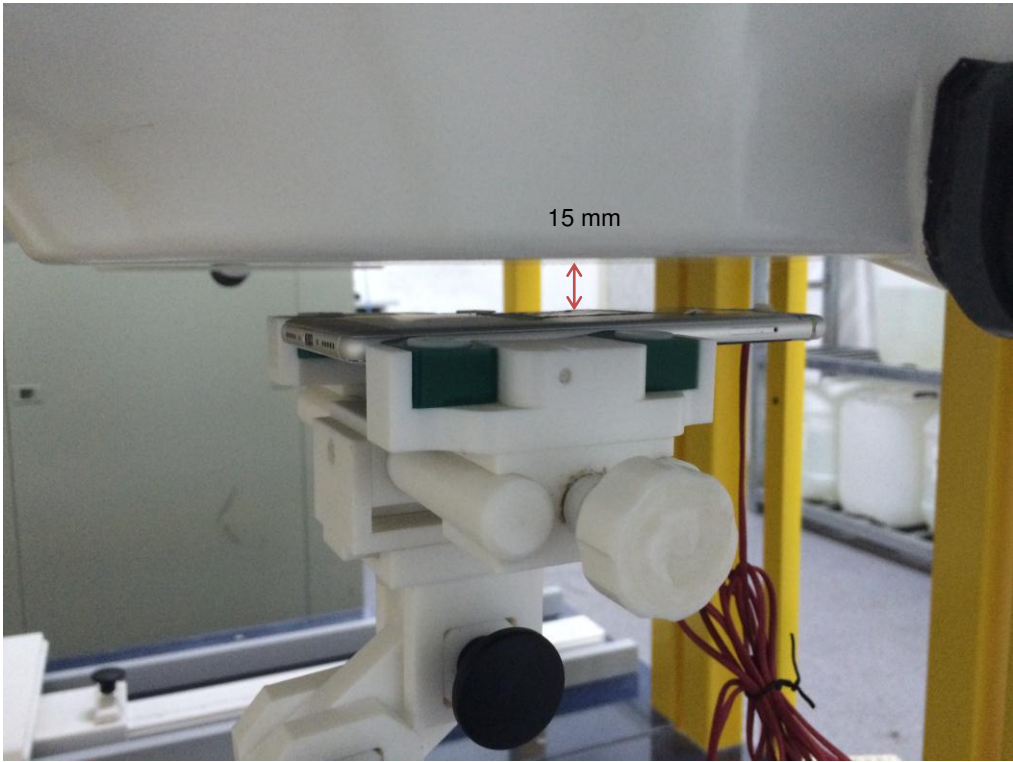

SAR TEST SETUP PHOTOS

Right Head Cheek

Right Head Tilt

Left Head Cheek

Left Head Tilt

Back Side (10mm)

Back Side (15mm)

Front Side (10mm)

Front Side (15mm)

Left Edge (10mm)

Right Edge (10mm)

Bottom Edge (10mm)

Top Edge (10mm)

Back Side-Headset (15mm)

Front Side-Headset (15mm)