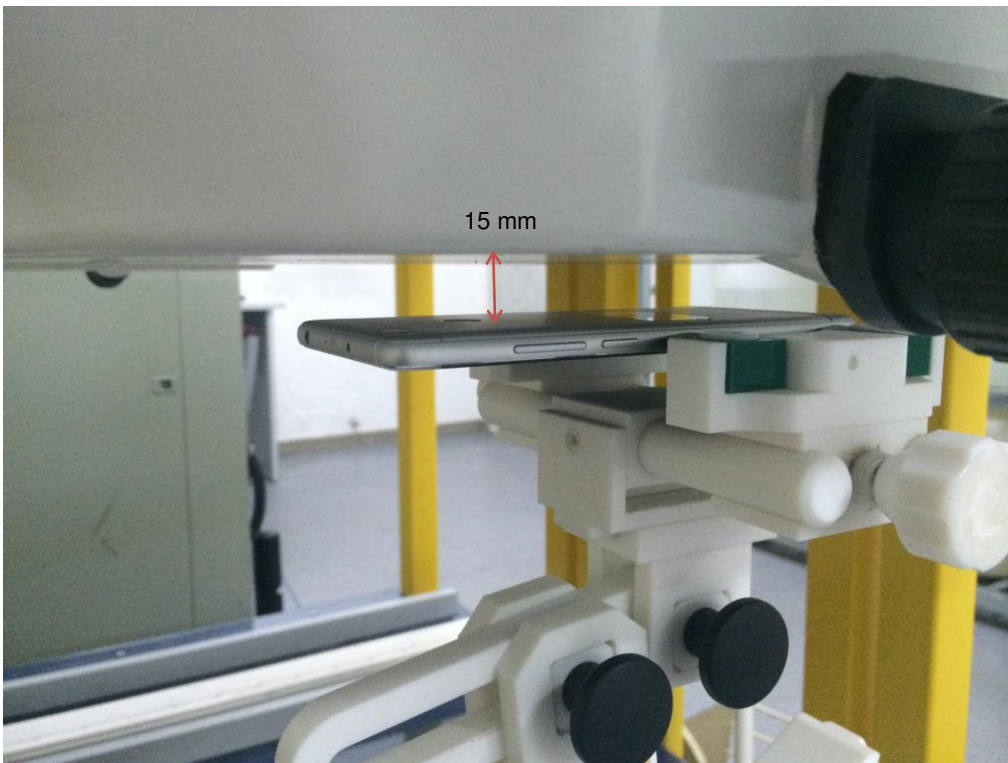

SAR TEST SETUP PHOTOS

Right Head Cheek

Right Head Tilt

Left Head Cheek

Left Head Tilt

Back Side (10mm)

Back Side (15mm)

Front Side (10mm)

Front Side (15mm)

Left Edge (10mm)

Right Edge (10mm)

Bottom Edge (10mm)

Top Edge (10mm)

Back Side-Headset (15mm)

Front Side-Headset (15mm)