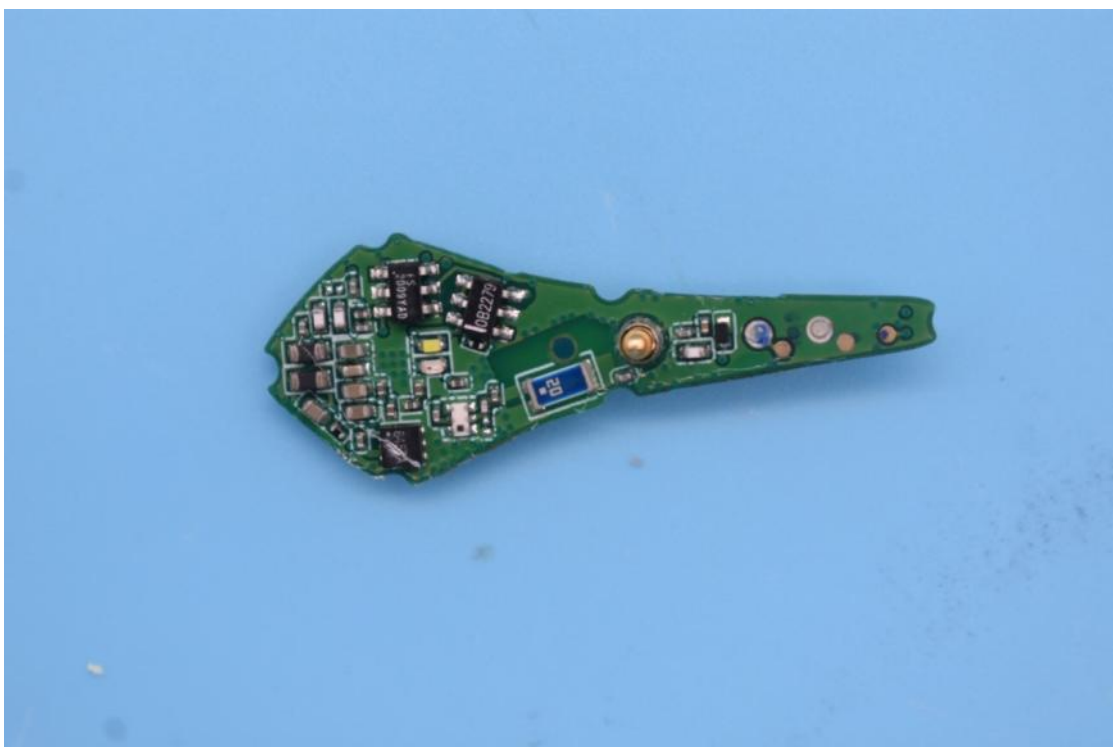

FCC ID:2AHJO-BH4004

Internal Photos

1. EUT uncover view

2. Antenna view

Left Earphone

Right Earphone