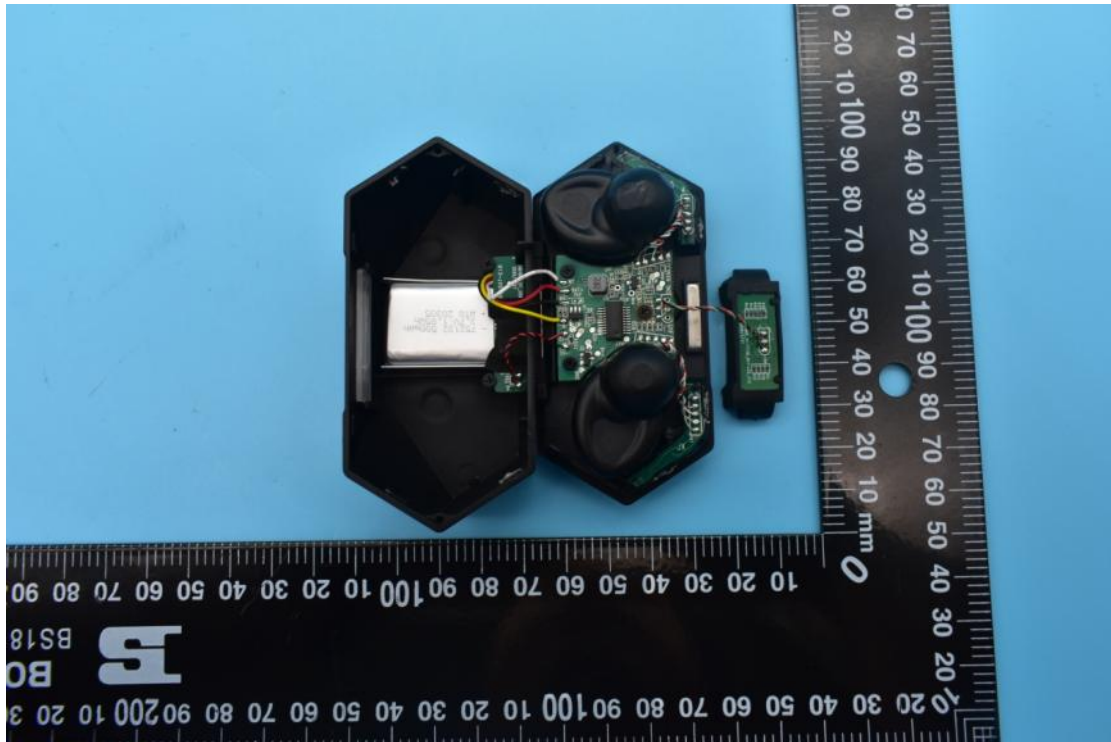

FCC ID:2AHJO-BH4004

Internal Photos

1. EUT uncover view

2. Antenna view

Left Earphone

Right Earphone