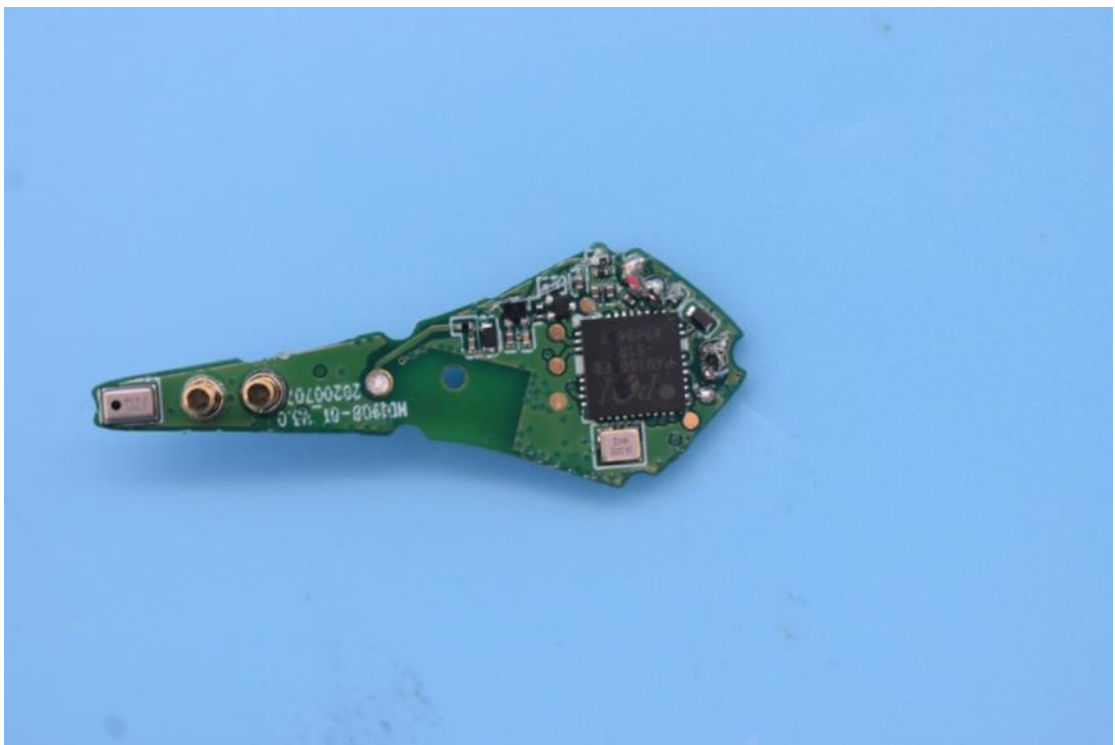

FCC ID:2AHJO-BH4004

Internal Photos

1. EUT uncover view

2. Antenna view

Left Earphone

Right Earphone