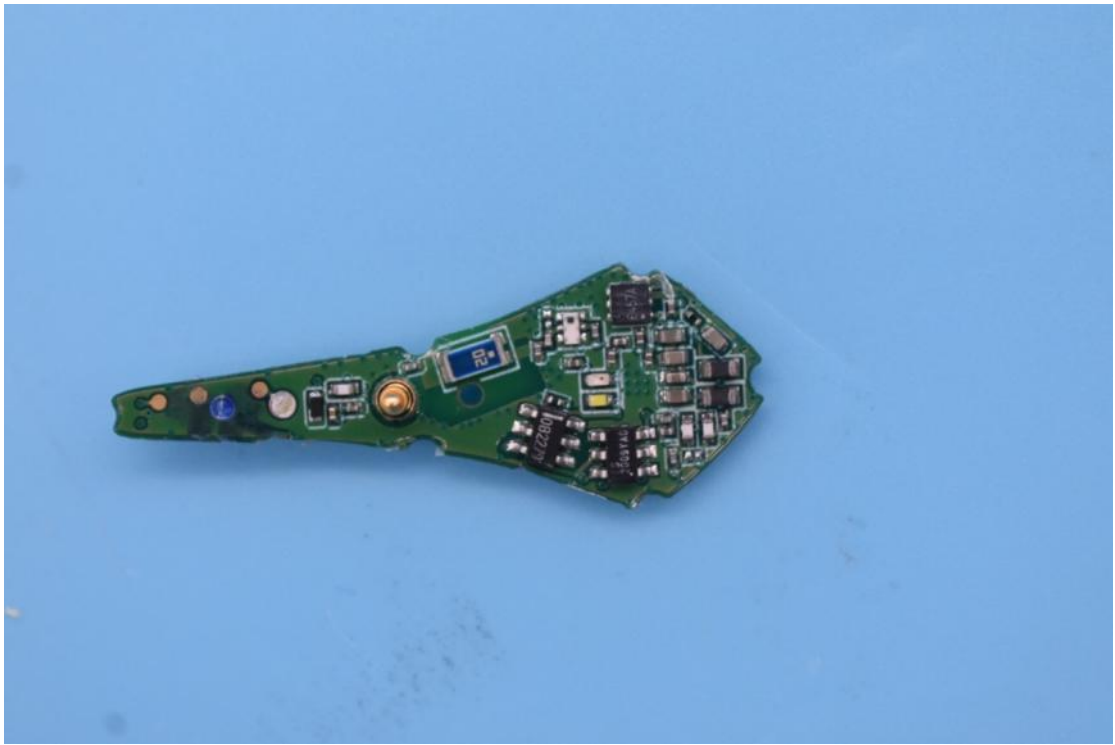

FCC ID:2AHJO-BH4004

Internal Photos

1. EUT uncover view

2. Antenna view

Left Earphone

Right Earphone