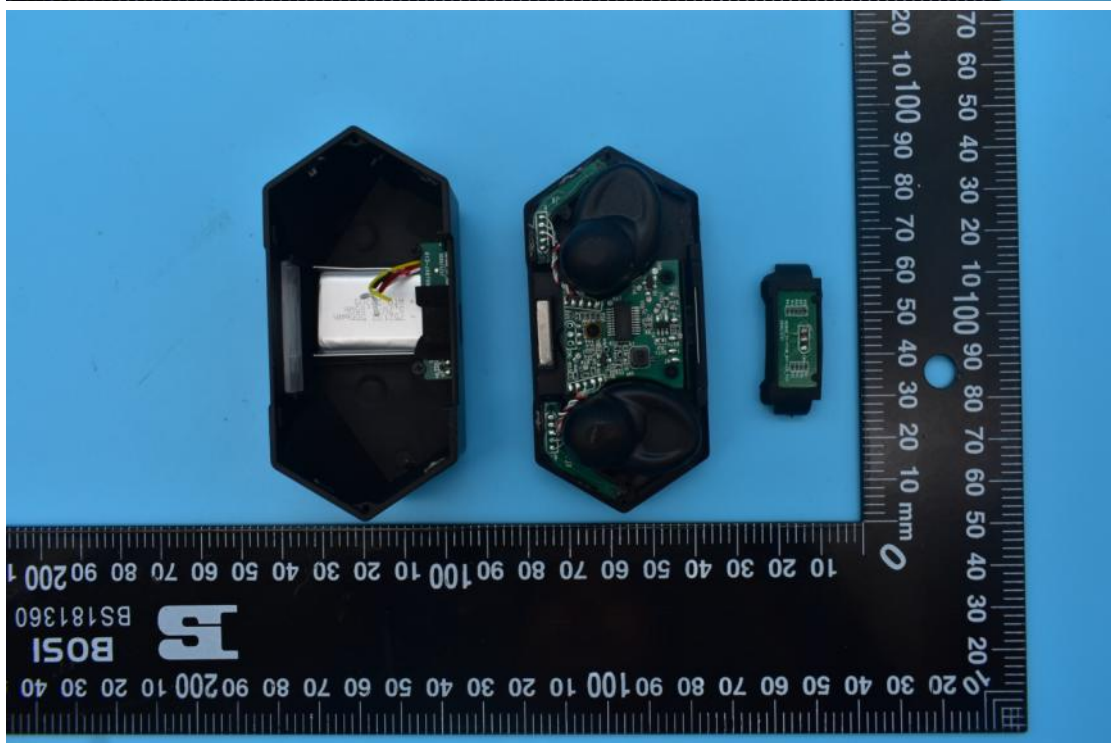

FCC ID:2AHJO-BH4004

Internal Photos

1. EUT uncover view

2. Antenna view

Left Earphone

Right Earphone