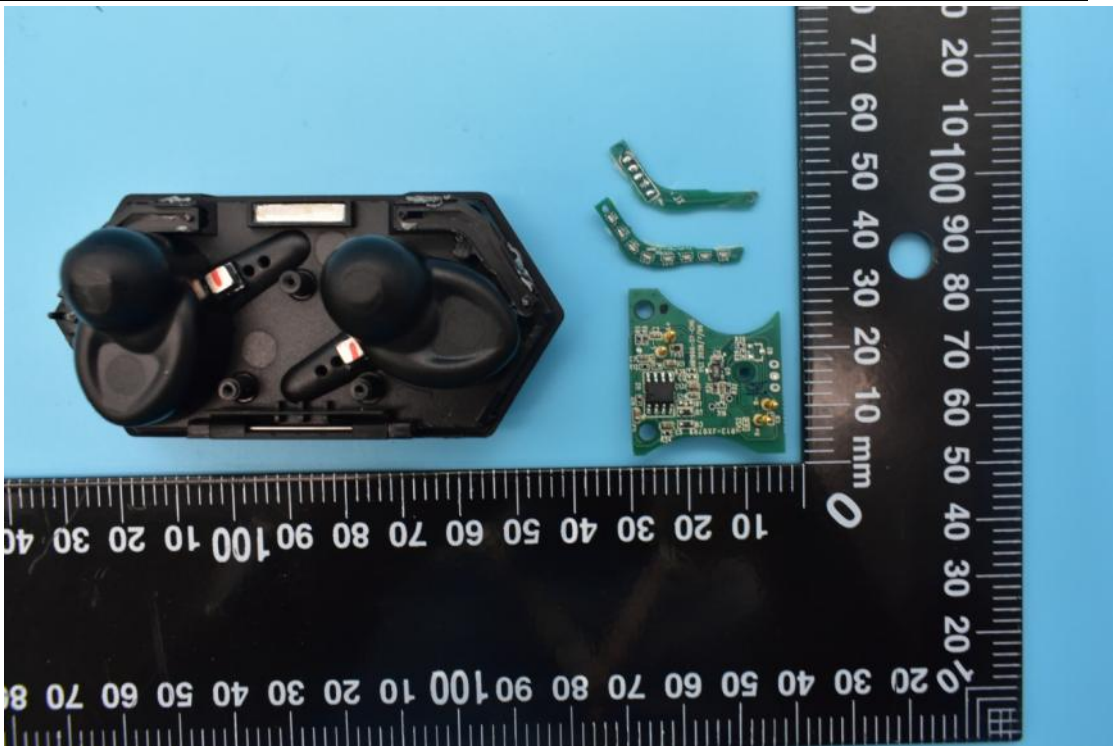

FCC ID:2AHJO-BH4004

Internal Photos

1. EUT uncover view

2. Antenna view

Left Earphone

Right Earphone