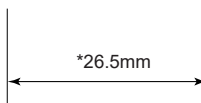

1

2

3

4

A

B

C

D

Housing base also need to printing the FCC ID