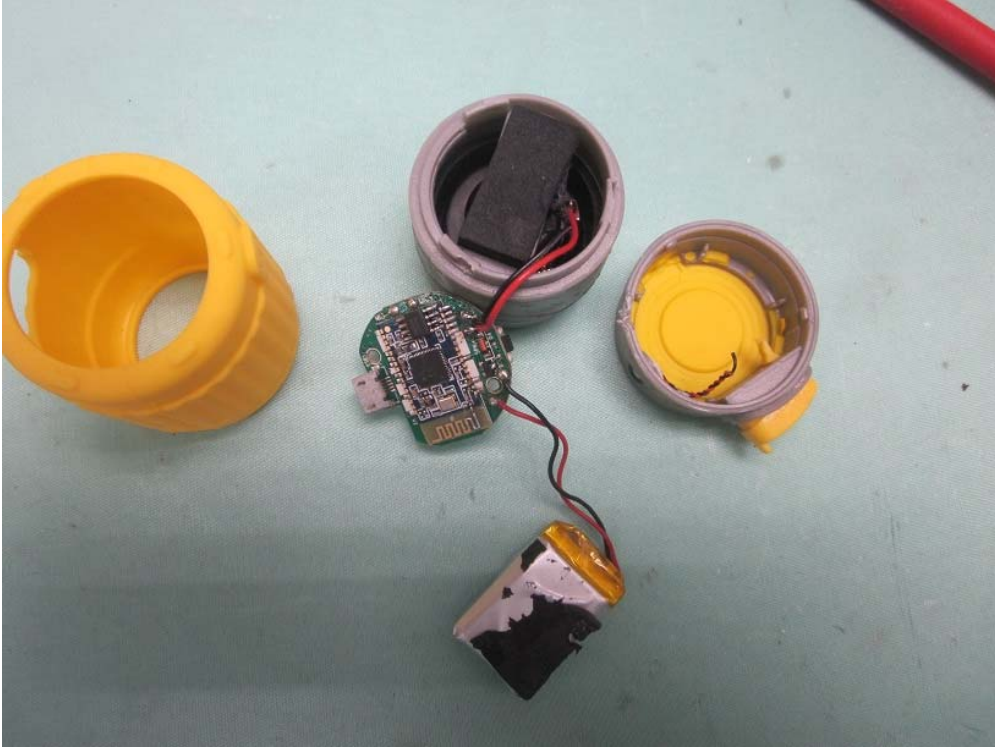

Internal Photo

FCC ID: 2AHJMMS120

IC: 21854-MS120

Inside View of The Product

Inner Circuit Top View

Inner Circuit Top View

Inner Circuit Bottom View