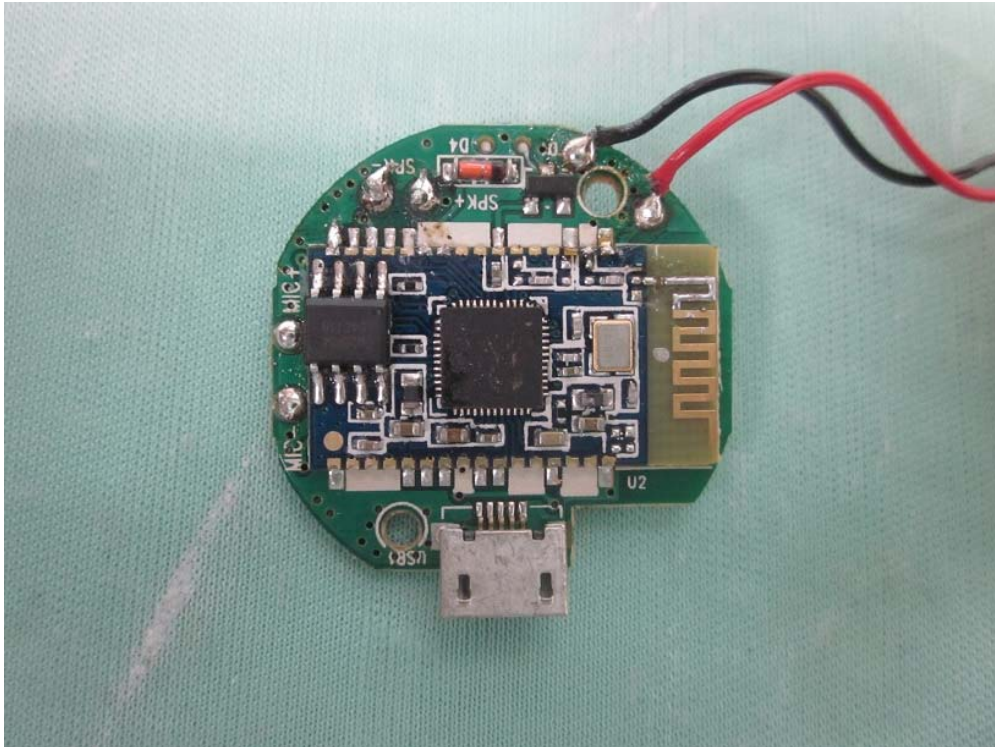

Internal Photo

FCC ID: 2AHJMMS120

IC: 21854-MS120

Inside View of The Product

Inner Circuit Top View

Inner Circuit Top View

Inner Circuit Bottom View