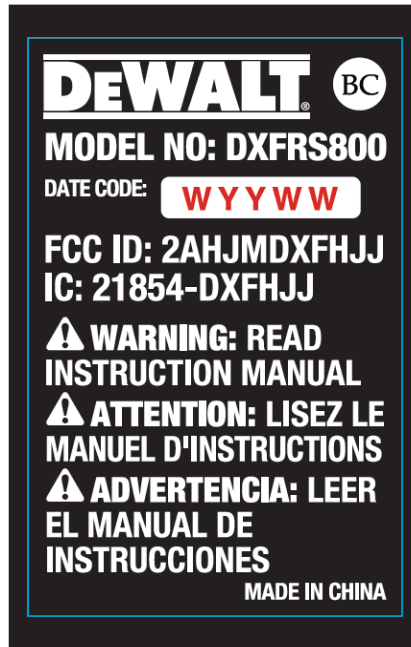

## EXHIBIT A - FCC ID LABELING AND LOCATION

### FCC ID Label

### Proposed FCC ID Label Location

The label shown shall be permanently affixed at a conspicuous location on the device and be readily visible to the user at the time purchase (Labeling requirements per 2.925)