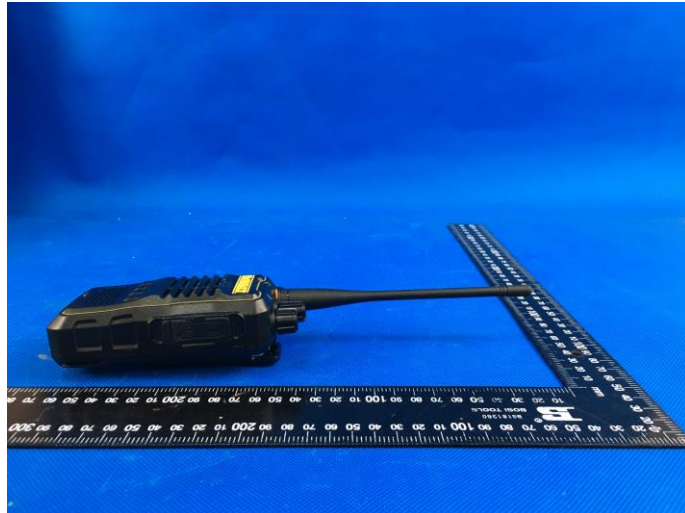

External Photos of the EUT

DEWALT MODEL NO: CH-DM500
Desktop Charger

DATE CODE: **MYYWW**

CAUTION: RISK OF FIRE
RISK OF ELECTRIC SHOCK
DRY LOCATION USE ONLY

Input: 12V \equiv 500mA / Output: 400mA

⚠ WARNING: READ INSTRUCTION MANUAL