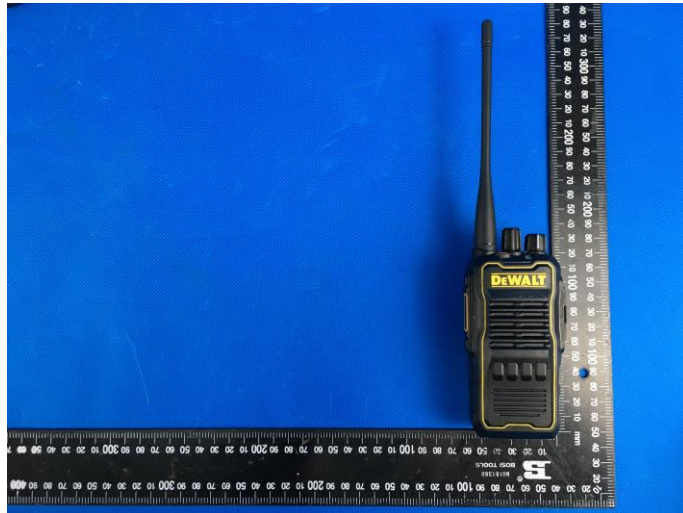

External Photos of the EUT

DEWALT MODEL NO: CH-DM500
Desktop Charger

DATE CODE: **MYYWW**

CAUTION: RISK OF FIRE
RISK OF ELECTRIC SHOCK
DRY LOCATION USE ONLY

Input: 12V \equiv 500mA / Output: 400mA

⚠ WARNING: READ INSTRUCTION MANUAL