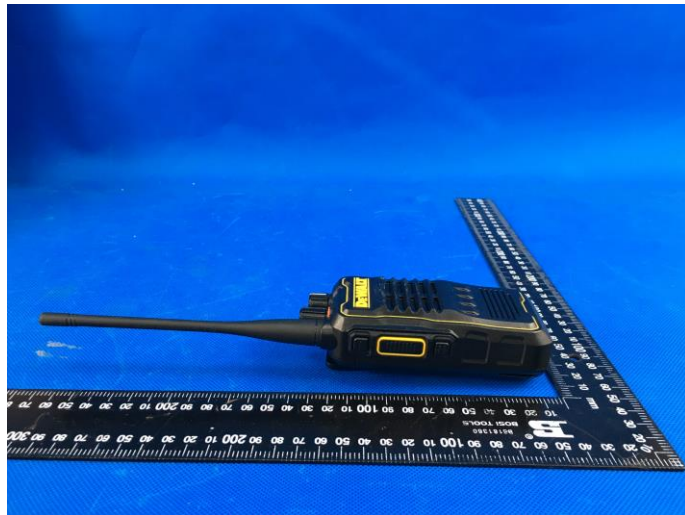

External Photos of the EUT

DEWALT MODEL NO: CH-DM500
Desktop Charger

DATE CODE: **MYYWW**

CAUTION: RISK OF FIRE
RISK OF ELECTRIC SHOCK
DRY LOCATION USE ONLY

Input: 12V \equiv 500mA / Output: 400mA

⚠ WARNING: READ INSTRUCTION MANUAL