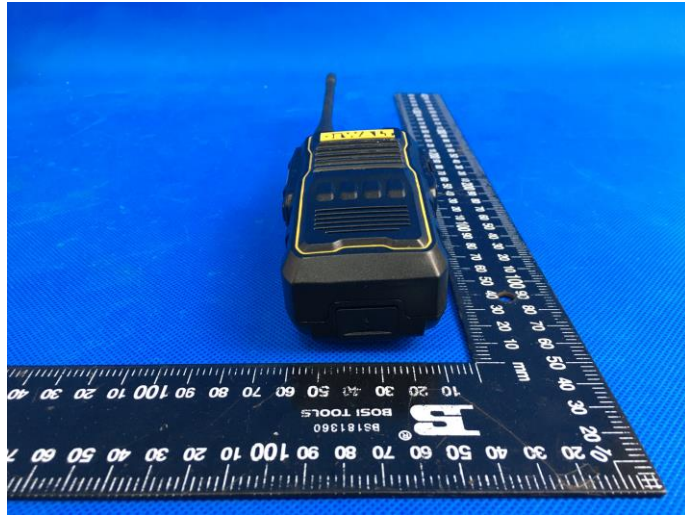

External Photos of the EUT

DEWALT MODEL NO: CH-DM500
Desktop Charger

DATE CODE: **MYYWW**

CAUTION: RISK OF FIRE
RISK OF ELECTRIC SHOCK
DRY LOCATION USE ONLY

Input: 12V \equiv 500mA / Output: 400mA

⚠ WARNING: READ INSTRUCTION MANUAL