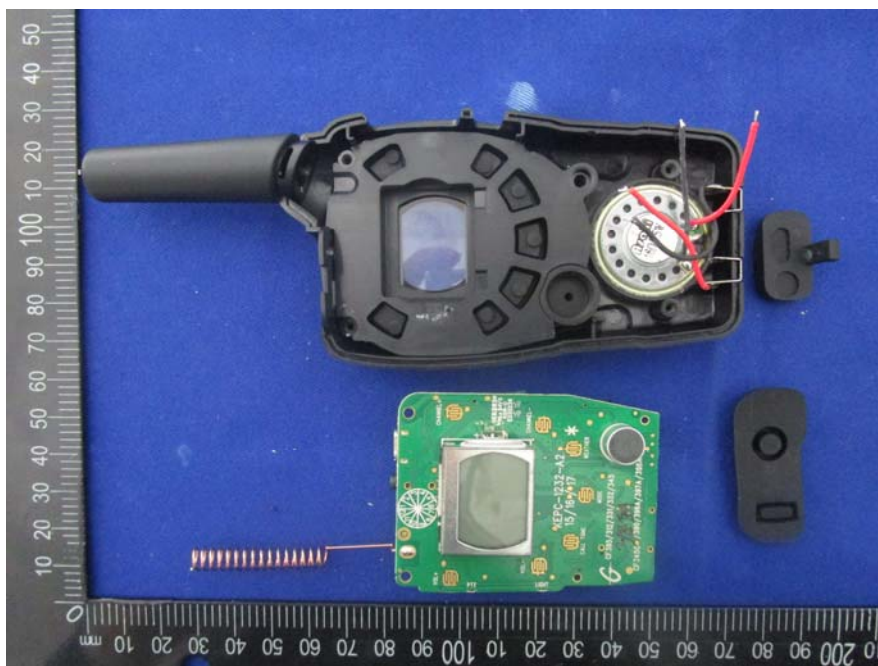

## **EXHIBIT C - EUT INTERNAL PHOTOGRAPHS**

---

**Models those have the same appearance with CXT235 A:  
EUT – Uncover-1 View**

**EUT – Uncover-2 View**

**EUT – Uncover-3 View**

**EUT – Mainboard Top View**

**EUT – Mainboard Bottom View**

**EUT – Mainboard Top Unshielded View**

**EUT – RF Antenna View**

**EUT – RF Chip View**

**Models those have different appearance with CXT235 A:  
EUT – Uncover-1 View**

**EUT – Uncover-2 View**

**EUT – Uncover-3 View**

**EUT – Mainboard Top View**

**EUT – Mainboard Bottom View**

**EUT – Mainboard Top Unshielded View**

**EUT – RF Antenna View**

**EUT – RF Chip View**