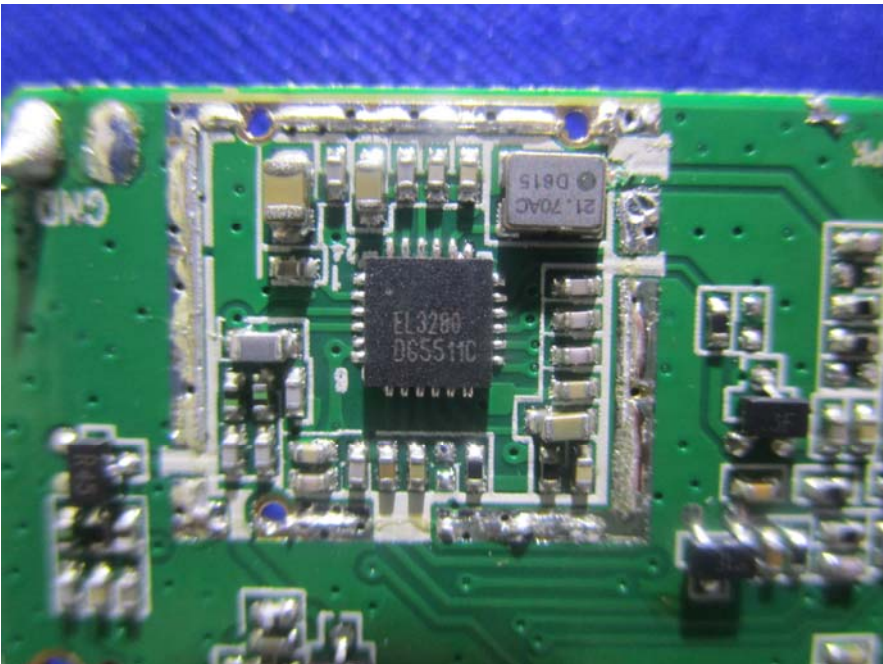

## **EXHIBIT C - EUT INTERNAL PHOTOGRAPHS**

---

**Models those have the same appearance with CXT235 A:  
EUT – Uncover-1 View**

**EUT – Uncover-2 View**

**EUT – Uncover-3 View**

**EUT – Mainboard Top View**

**EUT – Mainboard Bottom View**

**EUT – Mainboard Top Unshielded View**

**EUT – RF Antenna View**

**EUT – RF Chip View**

**Models those have different appearance with CXT235 A:  
EUT – Uncover-1 View**

**EUT – Uncover-2 View**

**EUT – Uncover-3 View**

**EUT – Mainboard Top View**

**EUT – Mainboard Bottom View**

**EUT – Mainboard Top Unshielded View**

**EUT – RF Antenna View**

**EUT – RF Chip View**