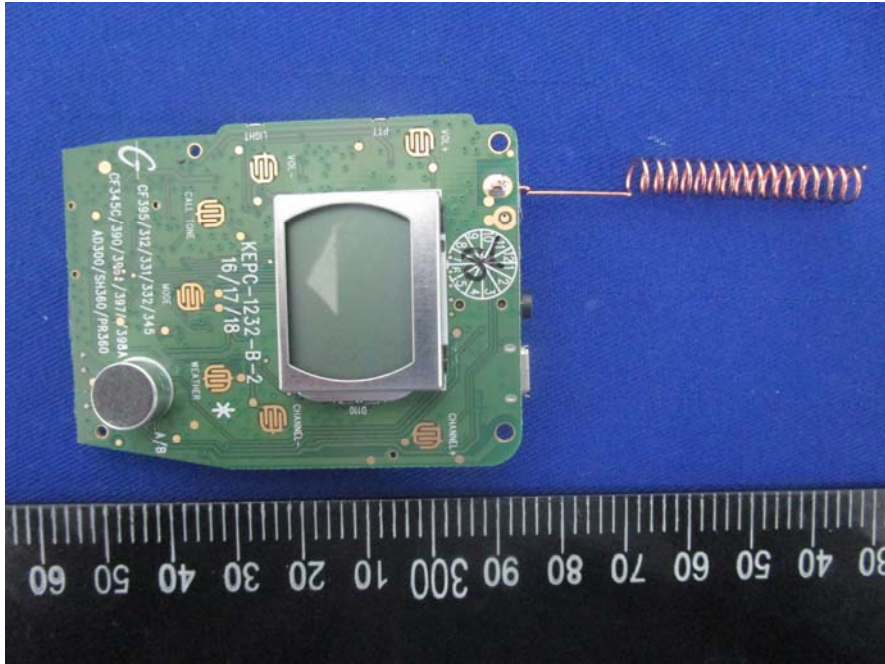

## **EXHIBIT C - EUT INTERNAL PHOTOGRAPHS**

---

**Models those have the same appearance with CXT235 A:  
EUT – Uncover-1 View**

**EUT – Uncover-2 View**

**EUT – Uncover-3 View**

**EUT – Mainboard Top View**

**EUT – Mainboard Bottom View**

**EUT – Mainboard Top Unshielded View**

**EUT – RF Antenna View**

**EUT – RF Chip View**

**Models those have different appearance with CXT235 A:  
EUT – Uncover-1 View**

**EUT – Uncover-2 View**

**EUT – Uncover-3 View**

**EUT – Mainboard Top View**

**EUT – Mainboard Bottom View**

**EUT – Mainboard Top Unshielded View**

**EUT – RF Antenna View**

**EUT – RF Chip View**