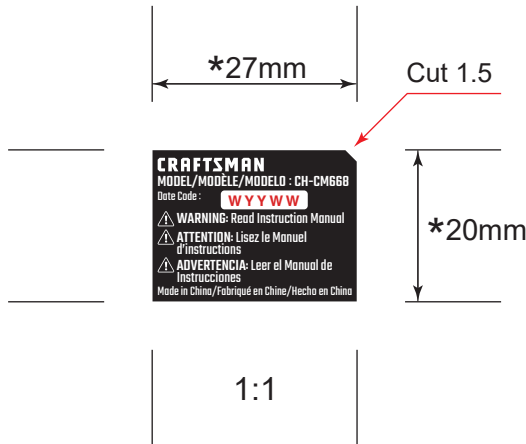

GIANT TELECOM LIMITED

Model : CMXZRAZF668

Description : Product Rating Label & Charger Label

Date : Mar 05, 2019

Rev.: 02

Product Rating Label
KEM-PK43703

2:1

Date Code:
(Provided by PMC)

W Y Y W W

Week:
1th week=01 2th week=02....52th week=52

Year:
2019=19, 2020=20, 2021=21...2030=30

W= Dong Guan

Charger Label
KEM=PK43706

2:1

Date Code:
(Provided by PMC)

W Y Y W W

Week:
1th week=01 2th week=02....52th week=52

Year:
2019=19, 2020=20, 2021=21...2030=30

W= Dong Guan

GIANT TELECOM LIMITED

Model : CMXZRAZF688

Description : Product Rating Label & Charger Label

Date : Mar 05, 2019

Charger Label
KEM=PK43706

2:1

Date Code:
(Provided by PMC)

W Y Y W W

Week:
1th week=01 2th week=02....52th week=52

Year:
2019=19, 2020=20, 2021=21...2030=30

W= Dong Guan

Label Location