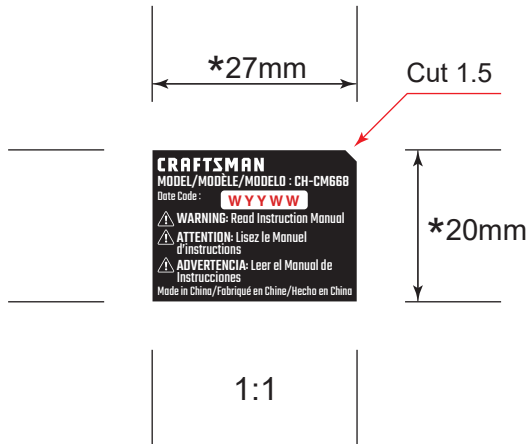

Week:
1th week=01 2th week=02....52th week=52

Year:
2019=19, 2020=20, 2021=21...2030=30

W= Dong Guan

GIANT TELECOM LIMITED

Model : CMXZRAZF688

Description : Product Rating Label & Charger Label

Date : Mar 05, 2019

Rev.: 02

Product Rating Label
KEM-PK43703

2:1

Date Code:
(Provided by PMC)

W Y Y W W

Week:
1th week=01 2th week=02....52th week=52

Year:
2019=19, 2020=20, 2021=21...2030=30

W= Dong Guan

Charger Label
KEM=PK43706

2:1

Date Code:
(Provided by PMC)

W Y Y W W

Week:
1th week=01 2th week=02....52th week=52

Year:
2019=19, 2020=20, 2021=21...2030=30

W= Dong Guan

Label Location