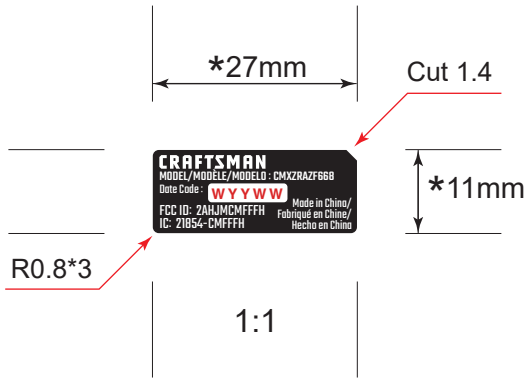

GIANT TELECOM LIMITED

Model : CMXZRAZF668

Description : Product Rating Label & Charger Label

Date : Mar 05, 2019

Rev.: 02

Product Rating Label
KEM-PK43703

2:1

Date Code:
(Provided by PMC)

W Y Y W W

Week:
1th week=01 2th week=02....52th week=52

Year:
2019=19, 2020=20, 2021=21...2030=30

W= Dong Guan

Charger Label
KEM=PK43706

2:1

Date Code:
(Provided by PMC)

W Y Y W W

Week:
1th week=01 2th week=02....52th week=52

Year:
2019=19, 2020=20, 2021=21...2030=30

W= Dong Guan

GIANT TELECOM LIMITED

Model : CMXZRAZF688

Description : Product Rating Label & Charger Label

Date : Mar 05, 2019

Charger Label
KEM=PK43706

2:1

Date Code:
(Provided by PMC)

W Y Y W W

Week:
1th week=01 2th week=02....52th week=52

Year:
2019=19, 2020=20, 2021=21...2030=30

W= Dong Guan

Label Location