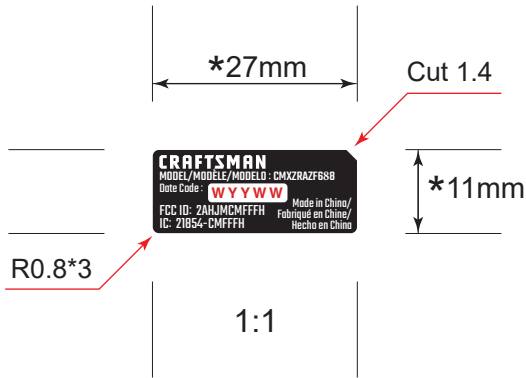

W Y Y W W

Week:
1th week=01 2th week=02....52th week=52

Year:
2019=19, 2020=20, 2021=21...2030=30

W= Dong Guan

Charger Label
KEM=PK43706

2:1

Date Code:
(Provided by PMC)

W Y Y W W

Week:
1th week=01 2th week=02....52th week=52

Year:
2019=19, 2020=20, 2021=21...2030=30

W= Dong Guan

GIANT TELECOM LIMITED

Model : CMXZRAZF688

Description : Product Rating Label & Charger Label

Date : Mar 05, 2019

Rev.: 02

Product Rating Label
KEM-PK43703

2:1

Date Code:
(Provided by PMC)

W Y Y W W

Week:
1th week=01 2th week=02....52th week=52

Year:
2019=19, 2020=20, 2021=21...2030=30

W= Dong Guan

Charger Label
KEM=PK43706

2:1

Date Code:
(Provided by PMC)

W Y Y W W

Week:
1th week=01 2th week=02....52th week=52

Year:
2019=19, 2020=20, 2021=21...2030=30

W= Dong Guan

Label Location