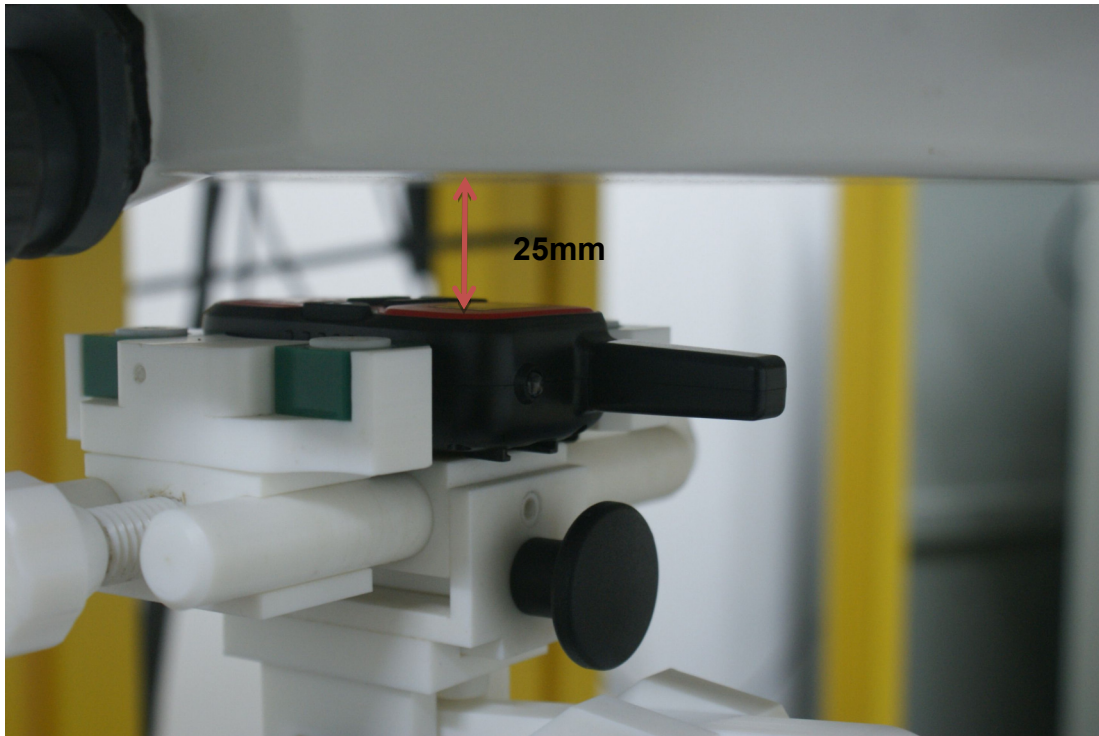

SAR TEST SETUP PHOTOS

Face Up (25mm separation)

Body-worn (0mm separation)