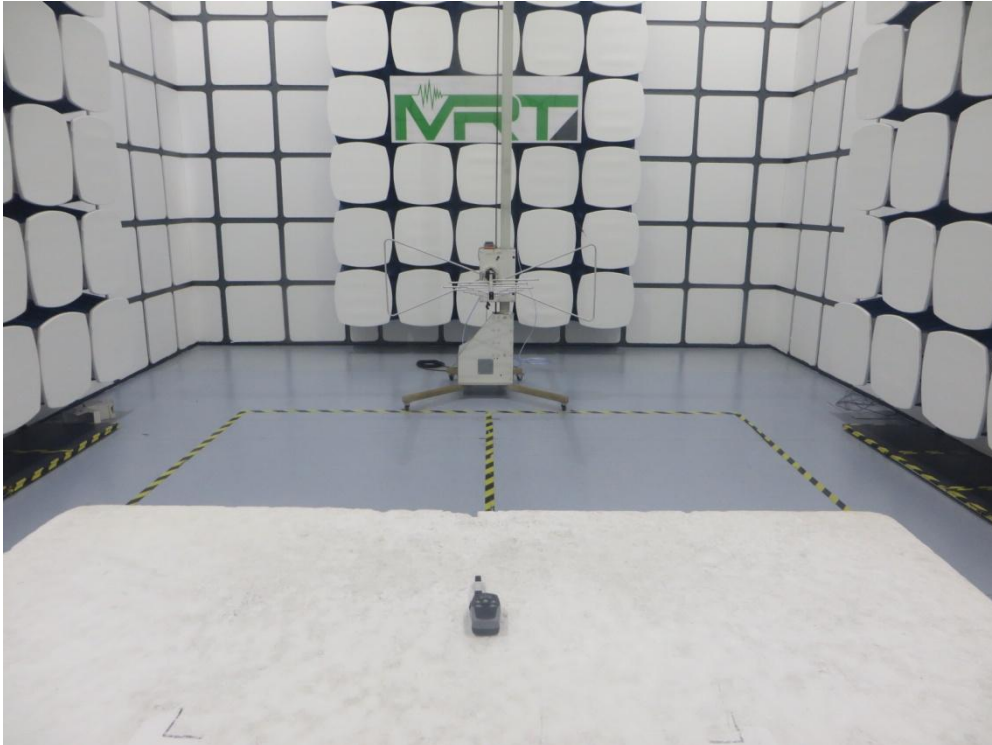

Test Setup Photographs

Description: Radiated Emission Test Setup for below 1GHz

Description: Radiated Emission Test Setup for above 1GHz

Description: Head Front of Face with 25mm gap

Description: Head Front of Face with earphone with 25mm gap

Description: Body Back with 0mm gap

Description: Body Back with earphone with 0mm gap