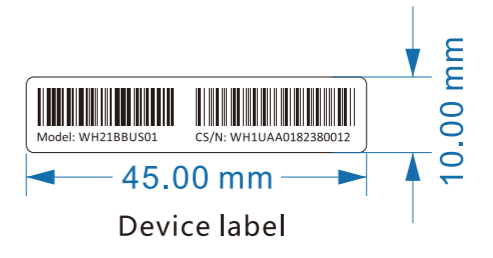

Device label

Gift box size:221*195*55mm