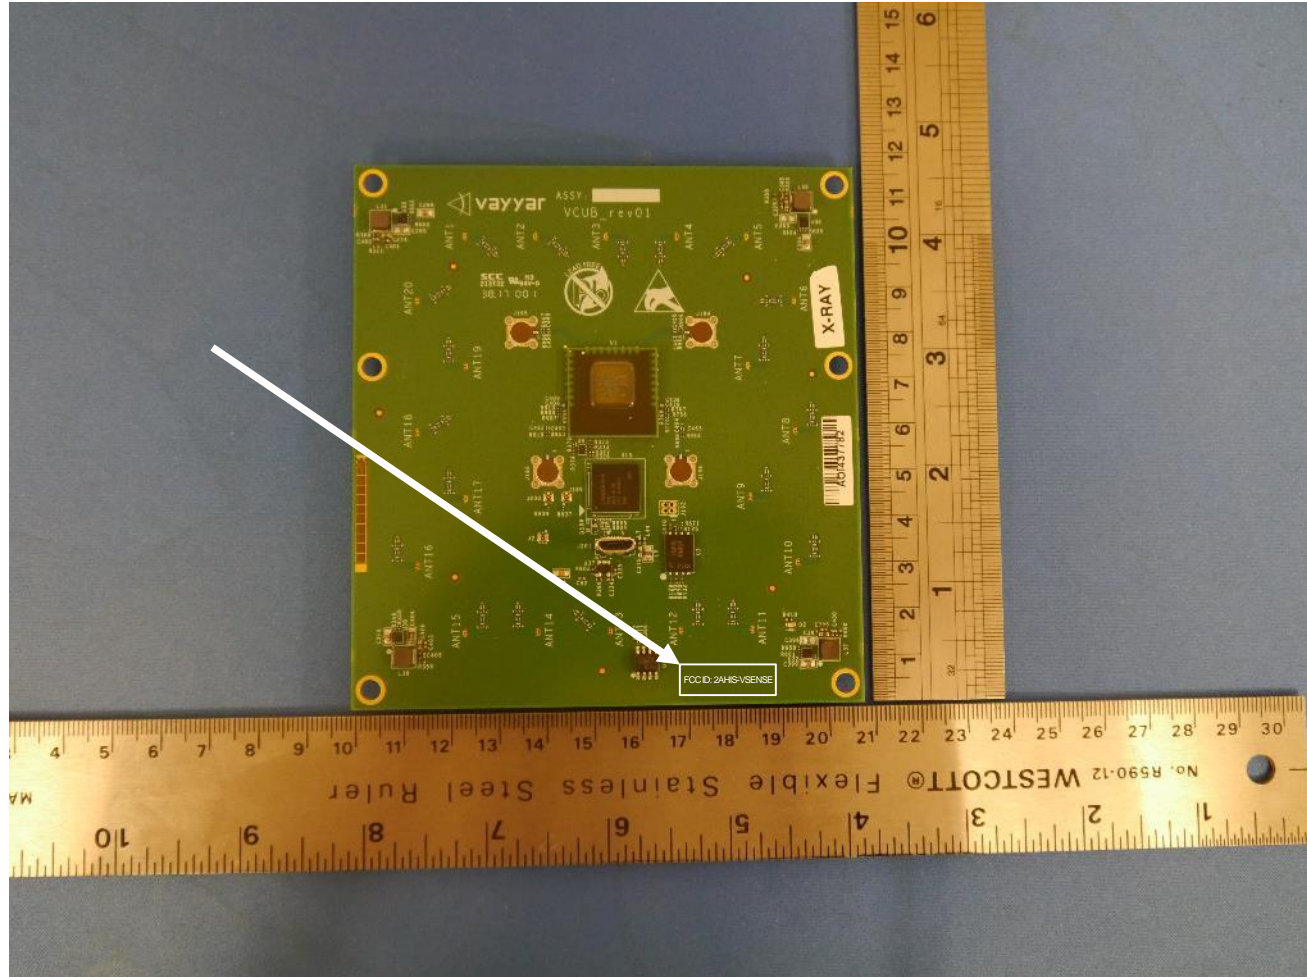

LABEL LOCATION