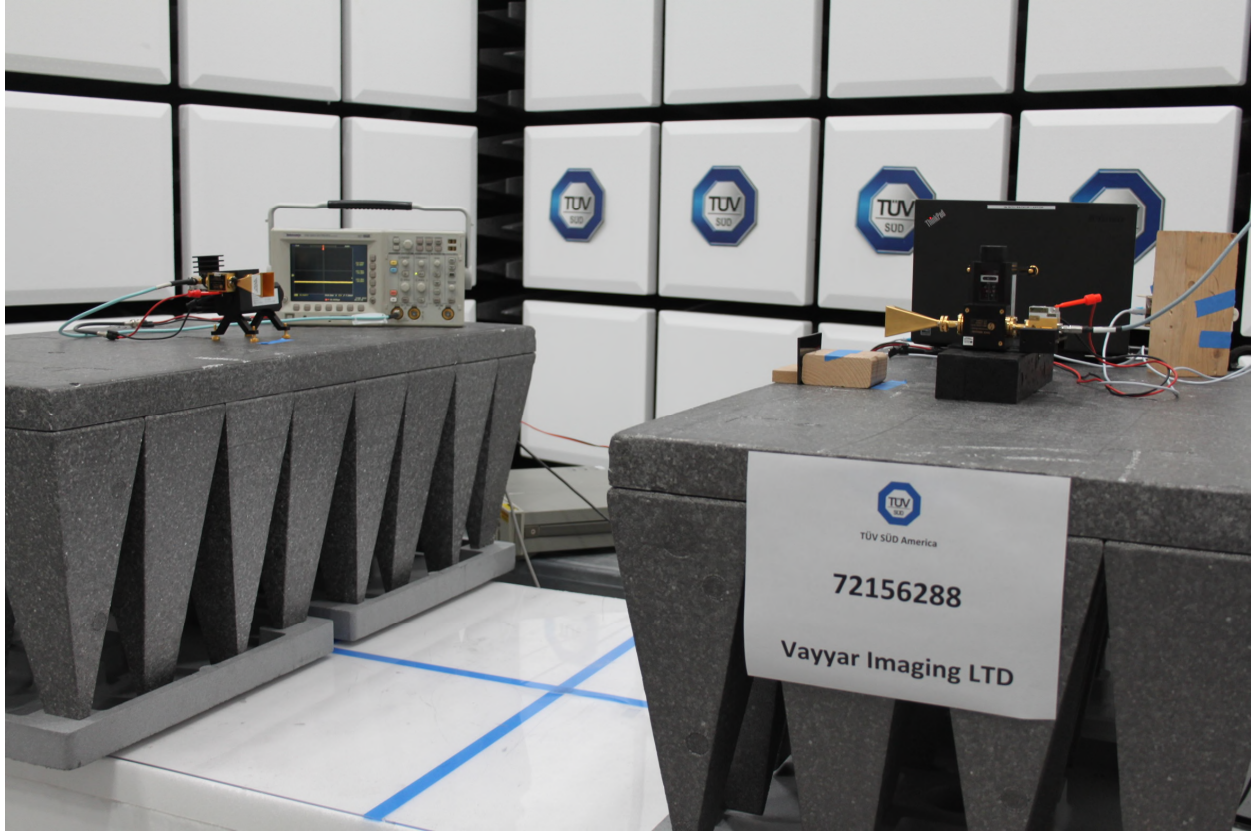

**FCC ID 2AHIS-V60G-HOME**

**IC: 21498-V60G-HOME**

**(C2PC for CTPB4)**

**Radiated Emissions Test Setup (below 30MHz)**

**Radiated Emissions Test Setup (30MHz to 1GHz)**

**Radiated Emissions Test Setup (Above 1GHz @ 3 meters)**

**Radiated Emissions Test Setup (Above 1GHz @ <3 meters)**

**Substitution Method for V Band**