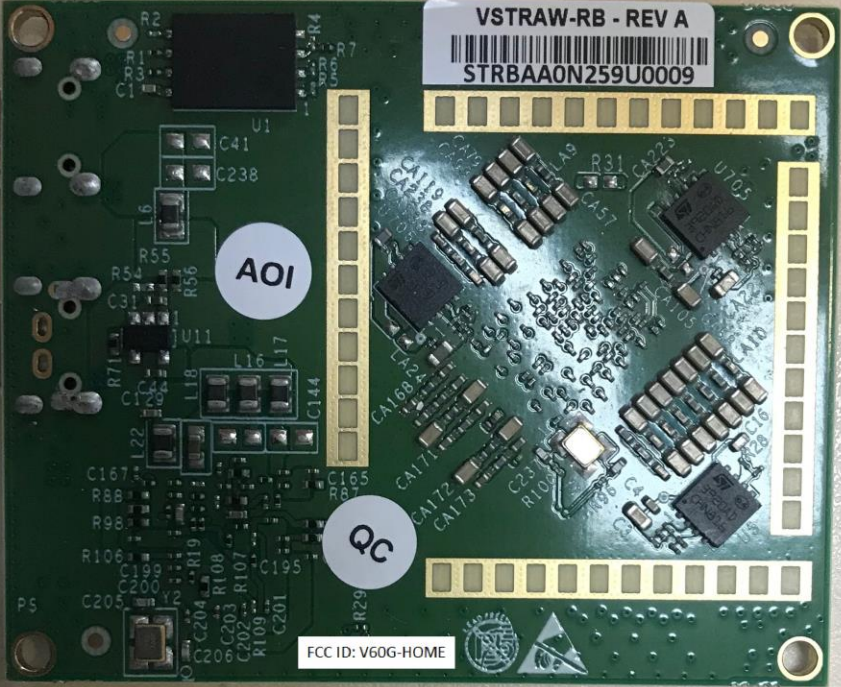

VBLUE OK - REV A
BLUOKB2A309U0001

QC

FCC ID: V60G-HOME

CA79
CA93
CA119
CA238
U706
LA24
CA168
CA171
CA172
CA173
C237
R100
R96
C4
C5
C6
C7
C8
C9
C10
C11
C12
C13
C14
C15
C16
C17
C18
C19
C20
C21
C22
C23
C24
C25
C26
C27
C28
C29
C30
C31
C32
C33
C34
C35
C36
C37
C38
C39
C40
C41
C42
C43
C44
C45
C46
C47
C48
C49
C50
C51
C52
C53
C54
C55
C56
C57
C58
C59
C60
C61
C62
C63
C64
C65
C66
C67
C68
C69
C70
C71
C72
C73
C74
C75
C76
C77
C78
C79
C80
C81
C82
C83
C84
C85
C86
C87
C88
C89
C90
C91
C92
C93
C94
C95
C96
C97
C98
C99
C100
U705
CA223
CA227
CA10
C16
C18
C28

STRBAA0N259U0009

VSTRAW-RB - REV A

STRBAA0N259U0009

AOI

QC

FCC ID: V60G-HOME