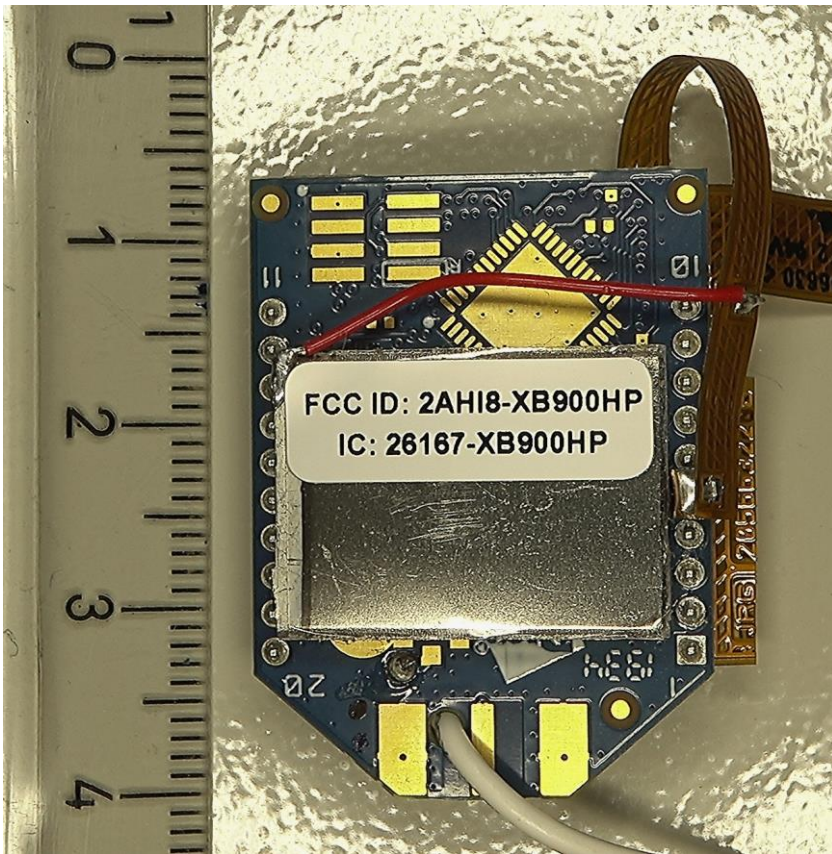

FCC ID: 2AH18-XB900HP
IC: 26167-XB900HP

Label

Label location