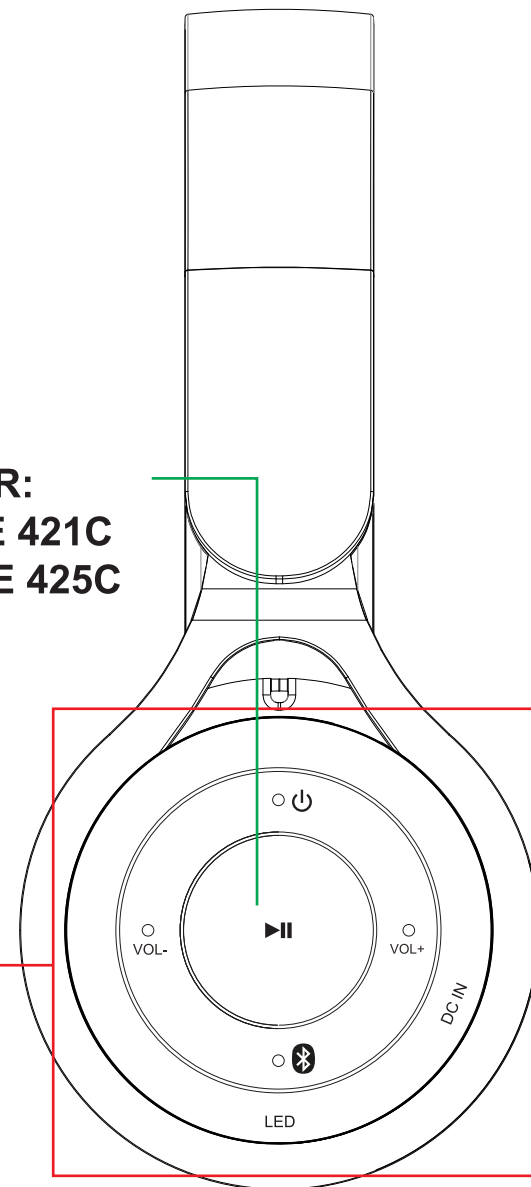

MODEL: IAHB53B/W
TITLE: SILKSCREEN
DATE: JULY 7, 2023

SILKSCREEN COLOR:
IAHB53B : PANTONE 421C
IAHB53W : PANTONE 425C

SILKSCREEN COLOR:
IAHB53B : PANTONE 421C
IAHB53W : PANTONE 425C

SILKSCREEN COLOR:
IAHB53B : PANTONE 421C
IAHB53W : PANTONE 425C