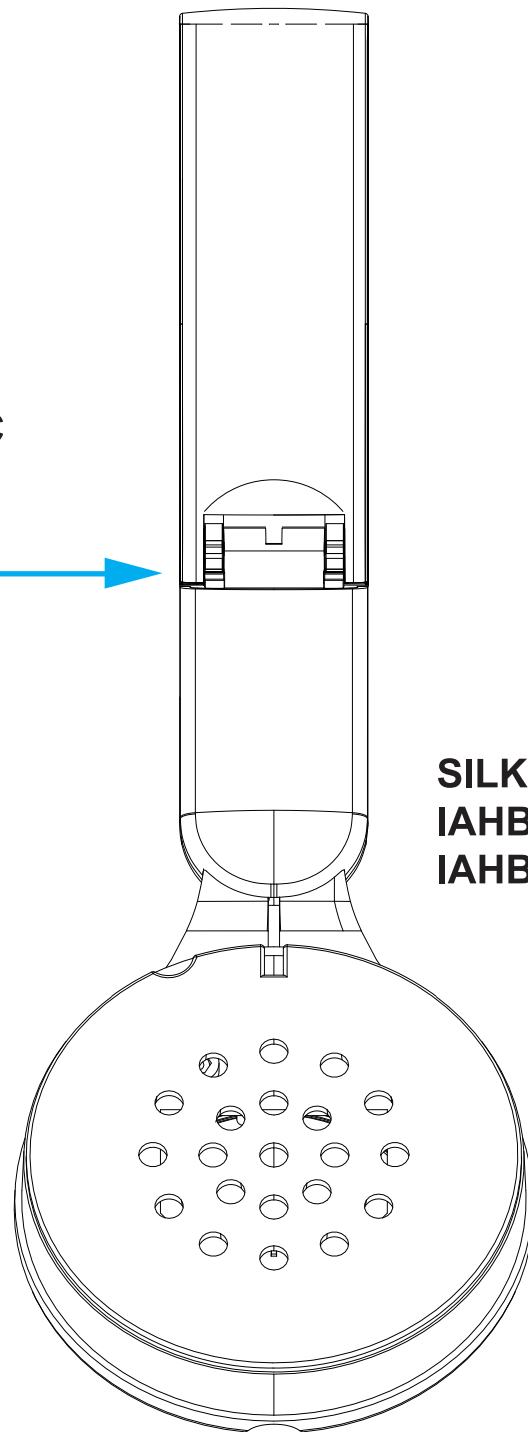

MODEL: IAHB53B/W
TITLE: SILKSCREEN
DATE: JULY 7, 2023

SILKSCREEN COLOR:
IAHB53B : PANTONE 421C
IAHB53W : PANTONE 425C

SILKSCREEN COLOR:
IAHB53B : PANTONE 421C
IAHB53W : PANTONE 425C

SILKSCREEN COLOR:
IAHB53B : PANTONE 421C
IAHB53W : PANTONE 425C