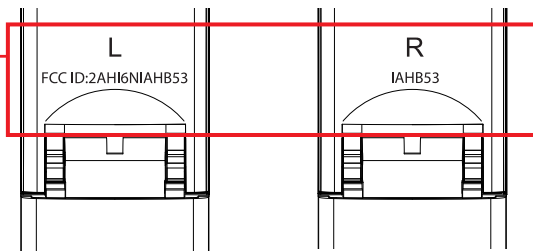

MODEL: IAHB53B/W
TITLE: SILKSCREEN
DATE: JULY 7, 2023

SILKSCREEN COLOR:
IAHB53B : PANTONE 421C
IAHB53W : PANTONE 425C

SILKSCREEN COLOR:
IAHB53B : PANTONE 421C
IAHB53W : PANTONE 425C

SILKSCREEN COLOR:
IAHB53B : PANTONE 421C
IAHB53W : PANTONE 425C