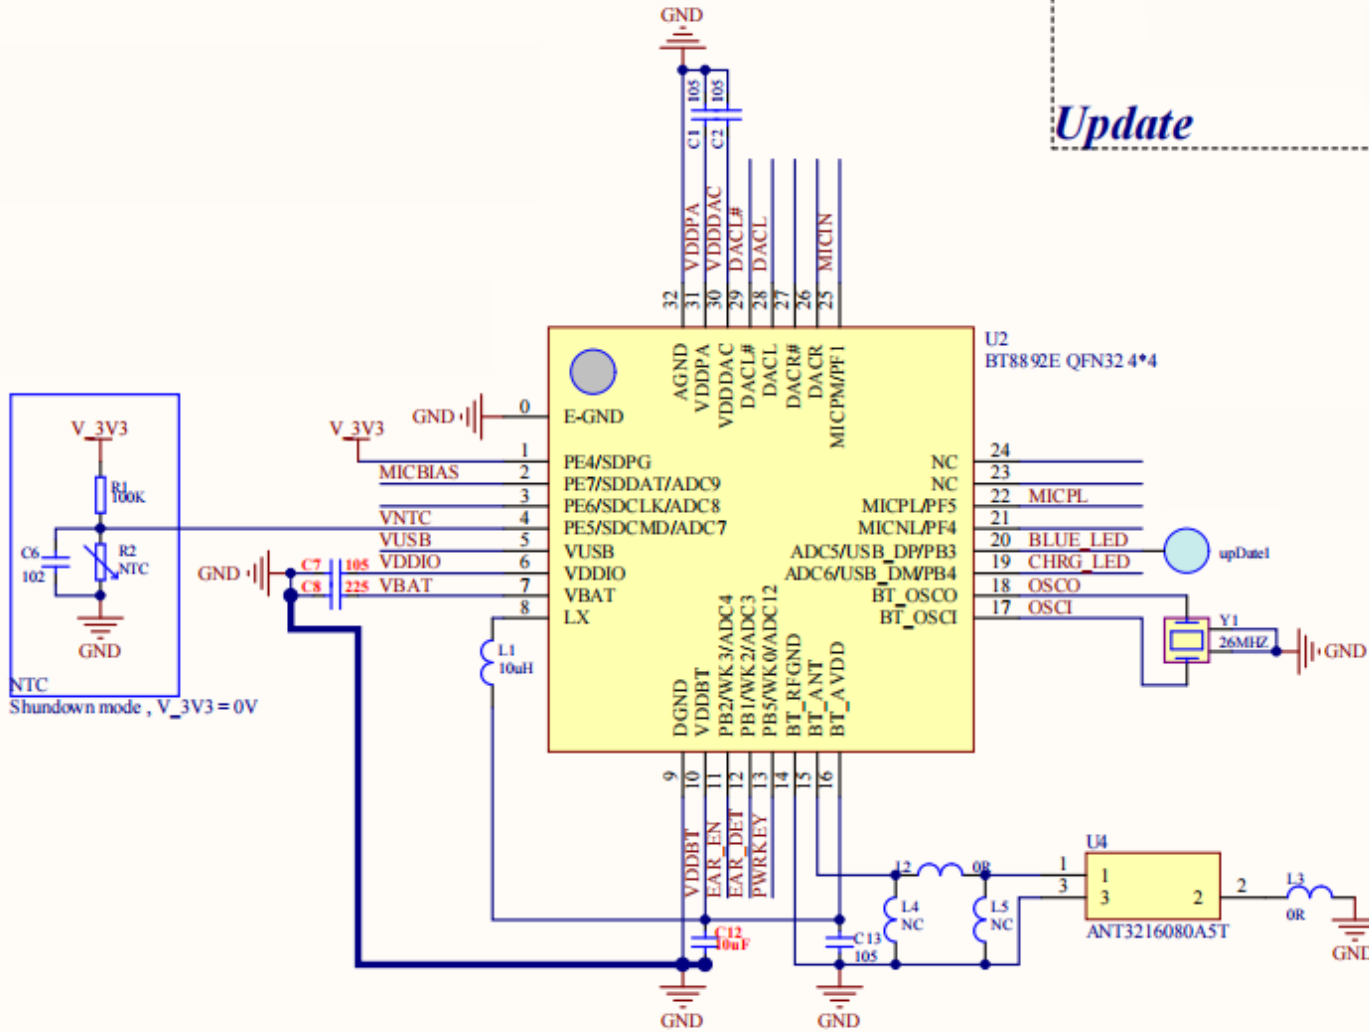

Update

LED

BT8892E QFN32-4*4 TWS

EAR TOUCH

MIC

FF MIC

MIC

POWER

Earphone