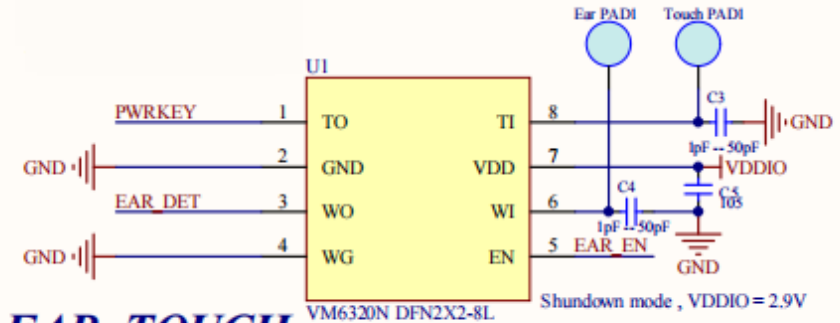

Update

LED

BT8892E QFN32-4*4 TWS

EAR TOUCH

MIC

FF MIC

MIC

POWER