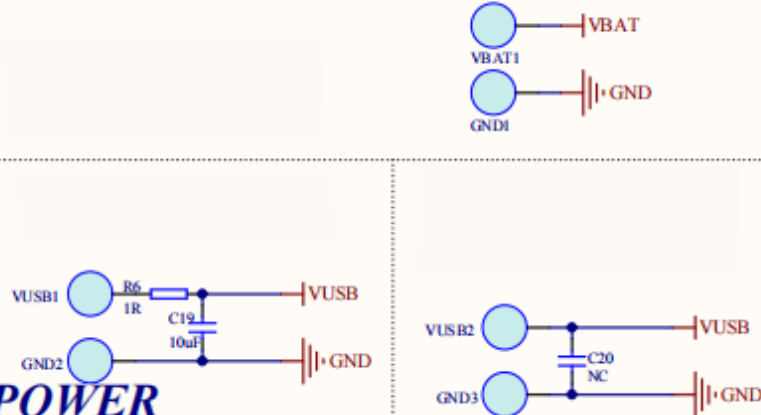

Update

LED

BT8892E QFN32-4*4 TWS

EAR TOUCH

MIC

FF MIC

MIC

POWER

Earphone