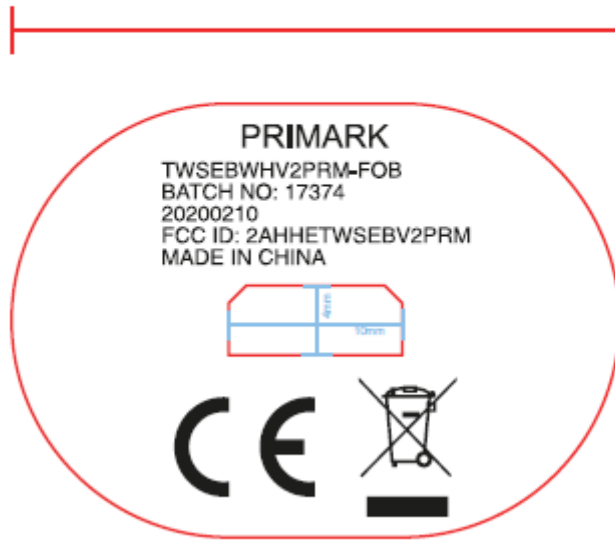

35mm

4pt font is not achievable on TWSEBBKV2PRM-FOB due to product dimensions. FCC ID is included in user guide.