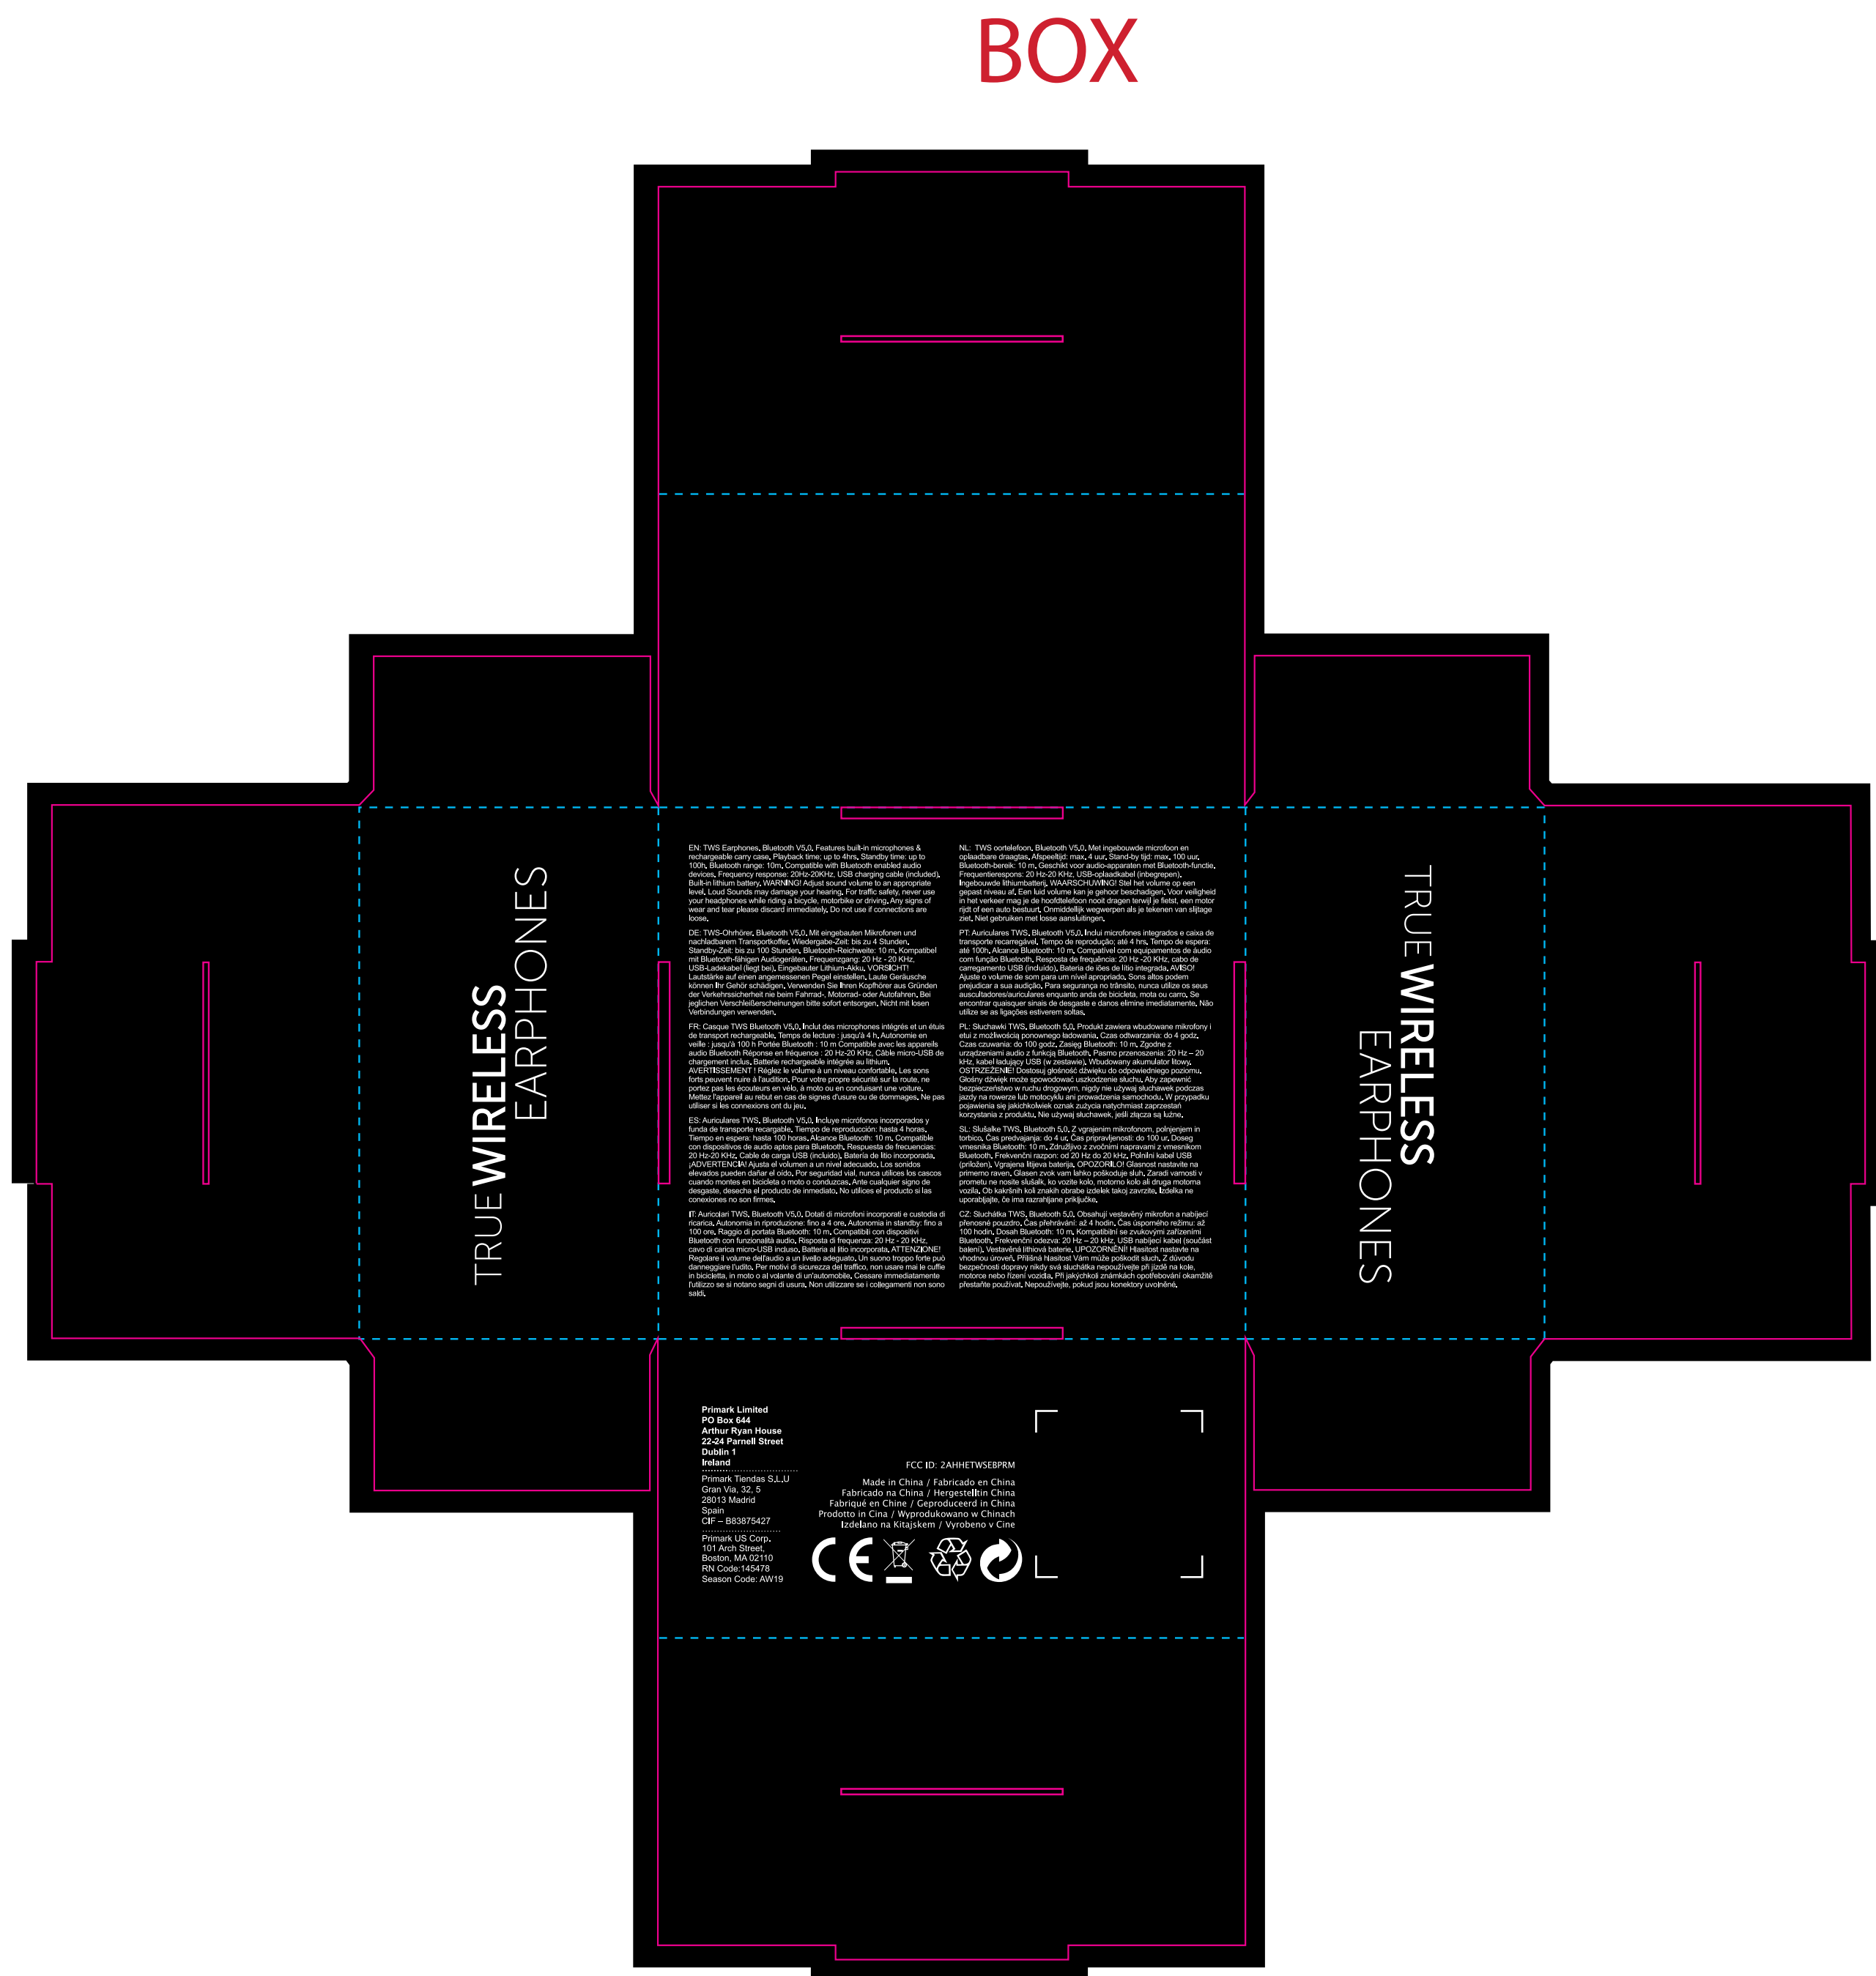

	ARWORK INFORMATION PANEL
PRODUCT NAME: Primark - TWS Earphones AW19	
ARTWORK TYPE: <input type="checkbox"/> PRODUCT <input checked="" type="checkbox"/> PACKAGING <input type="checkbox"/> MANUAL <input type="checkbox"/> STICKER	

MATERIAL: 400 gsm
FINISH: MATT LAMINATE
CUTTER GUIDE SIZE: XXX
PRODUCT CODE: XXX
BARCODE: XXX TYPE: EAN 13, 80%

CMYK	SPECIFIC PANTONE COLOURS	FOLDING GUIDE	CUTTER GUIDE
	PANTONE BLACK C PANTONE 10103C	 Spot Colour 'Folding'	 Spot Colour 'Cutter guide'

INSERT

PET LID