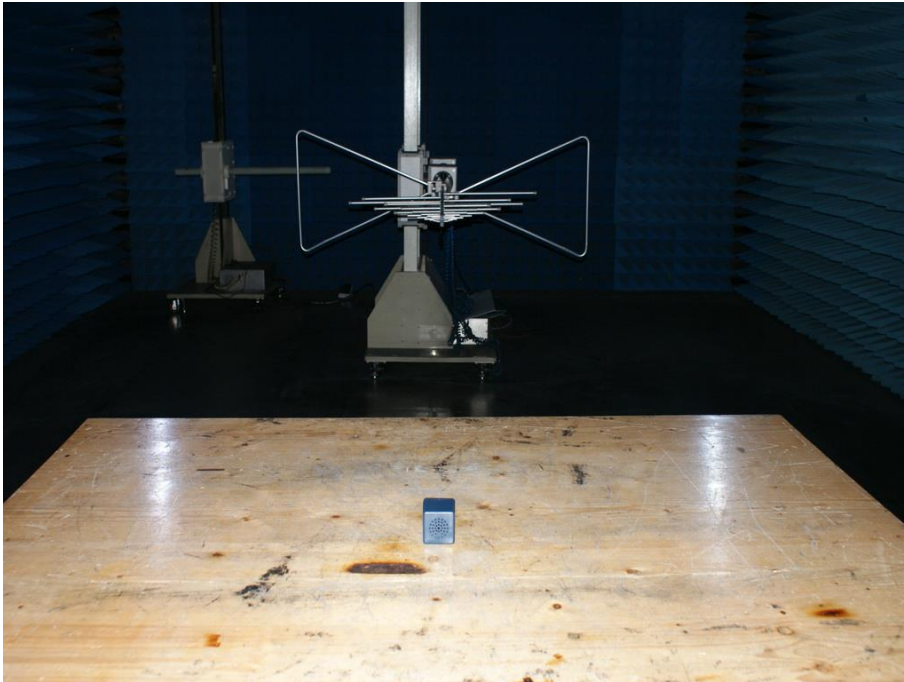

**Set-up for Radiated Spurious Emission, 9KHz - 30MHz**

**Set -up for Radiated Spurious Emission, 30MHz - 1GHz**

**Set -up for Radiated Spurious Emission, 1GHz - 18GHz**

**Set -up for Radiated Spurious Emission, 18GHz - 26.5GHz**