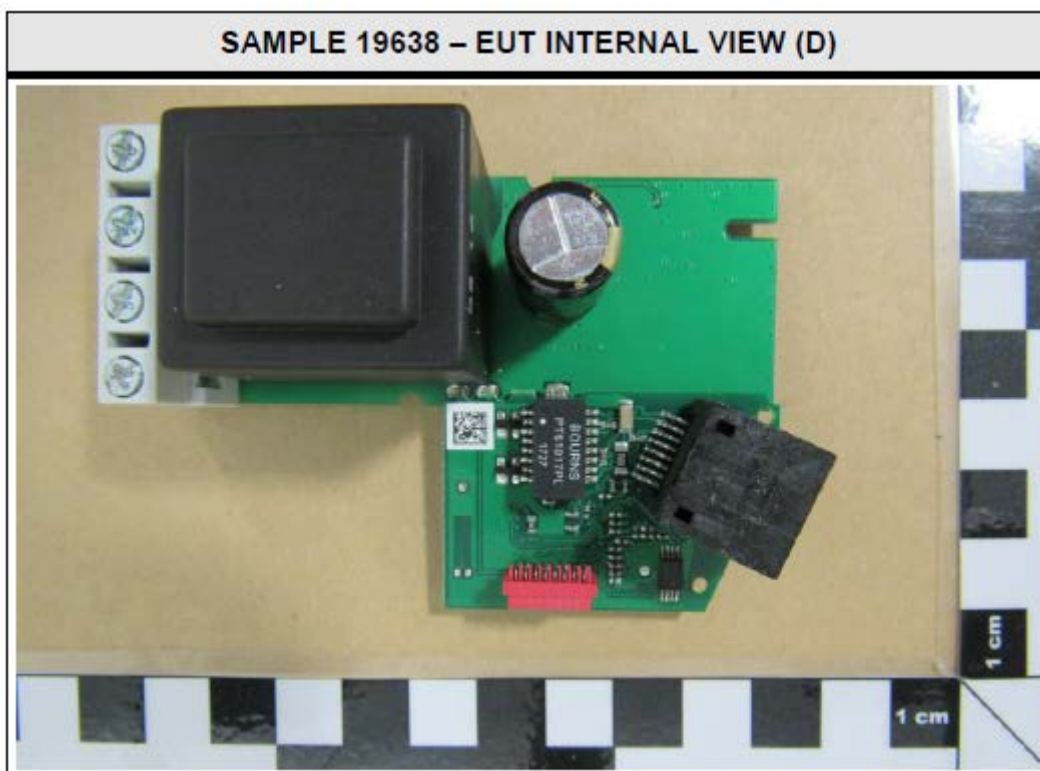

**09-Internal Photos**

Model No.: talento smart LAN  
FCC ID: 2AHH7-DG  
IC: 21619-DG

**09-Internal Photos**

Model No.: talento smart LAN  
FCC ID: 2AHH7-DG  
IC: 21619-DG

**09-Internal Photos**

Model No.: talento smart LAN  
FCC ID: 2AHH7-DG  
IC: 21619-DG