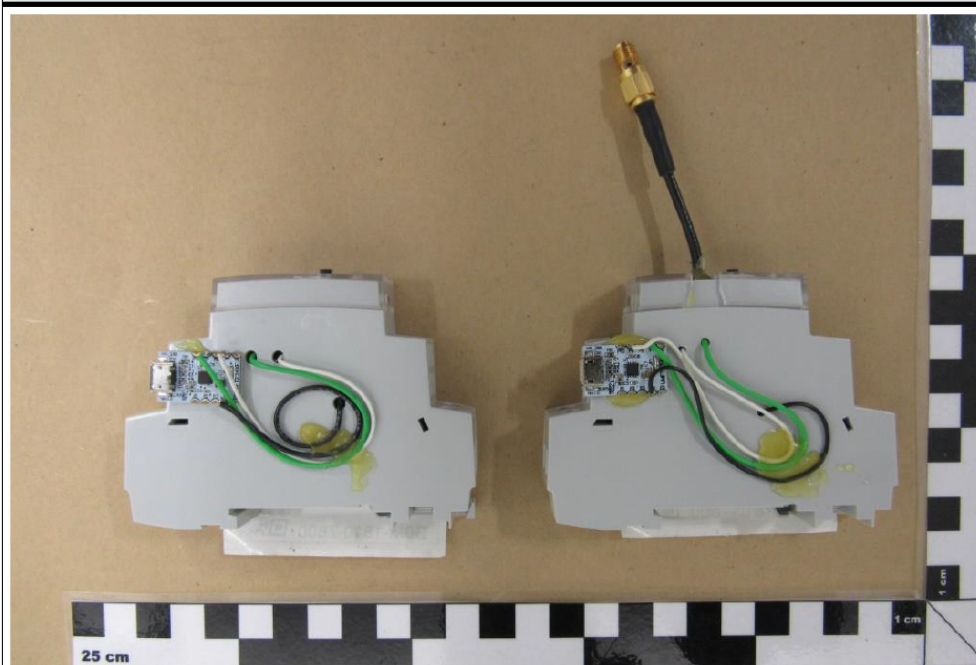

talento smart B10  
HVIN: talento smart B10 mini  
FCC ID: 2AHH7-B10  
IC: 21619-B10

External Photos

talento smart B10  
HVIN: talento smart B10 mini  
FCC ID: 2AHH7-B10  
IC: 21619-B10

### CONDUCTED AND RADIATED SAMPLE, VIEW (A)

### CONDUCTED AND RADIATED SAMPLE, VIEW (B)

talento smart B10  
HVIN: talento smart B10 mini  
FCC ID: 2AHH7-B10  
IC: 21619-B10

talento smart B10  
HVIN: talento smart B10 mini  
FCC ID: 2AHH7-B10  
IC: 21619-B10