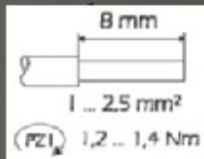

talento smart B10 mini

43.02.0005.1

110-230V~ | 50-60Hz | 16(10)A | 250V~ | -20T | R72h

FCC ID: 2AHH7-B10

IC: 21619-B10

CE

FC

Made in Germany 1706