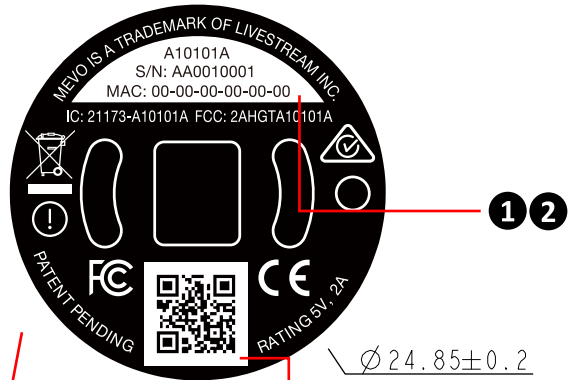

REV. SYMBOL	DATE	DESCRIPTION	SIGN	APPROVED
△				
△				

NOTES:

1. Material: 25 ounce Synthesis Label + Matte PP
2. Size: 24.85 x 24.85 mm
3. Background Color: **Black**
4. Text / Barcode Color: **White**
5. Glue: **Permanent Strong glue(強膠)**
6. Tolerance: +0.2/-0.2 mm
7. Unit: mm

200%

1 Model number: (Print by Chicony)
A10101A

2 Serial number ruler: (Print by Chicony)

AA **001** **SSSSS**

Manufacturer Location Class Serial number

CHY, DongGuan=AA Camera=001 SSSSS= 0~9, A~Z
Skip 'I' ("eye"), 'O' ("oh"),
'S' ("ess"), 'Z' ("zee")

eg: AA00100001
AA**001D2SSS** ← For DVT2, SSS = 001 ~ 150
AA**001P1SSS** ← For PVT, SSS = 001 ~ 400

3 QR Code: Serial numbers (Print by Chicony)

MODEL No.: DC-F630			PART NO.: 2530AF630L-C02FX		REMARK
CHICONY ELECTRONICS Co., LTD			MATERIAL: see notes		MODEL NAME: LiveStream (DC-F630)
APPROVED	CHECKED	DESIGNED	TOLERANCE: see notes		PART NAME: RATING LABEL FOR CAMERA (LIVESTREAM)
		Wei	QTY:		
		2016.06/27	SCALE: 2/1	UNIT:mm	DWG NO.:
					REV. C